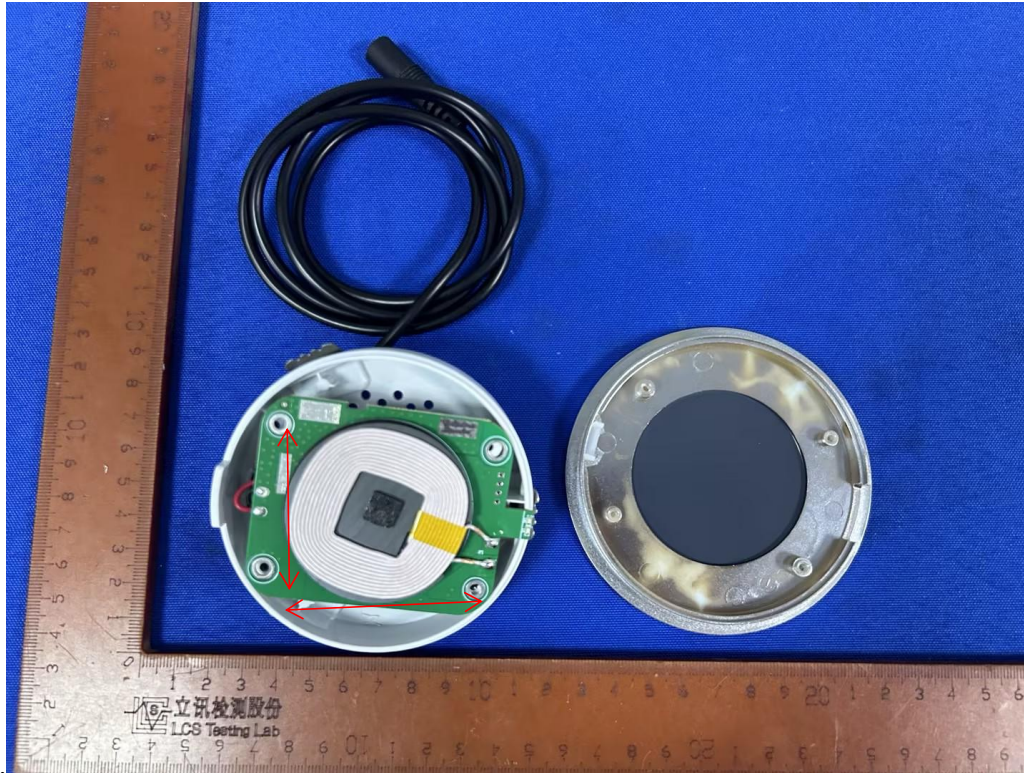

Manufacturer: GCTeq Wireless (Shenzhen) Co., Ltd.

Address: No. A402, Floor 4, Suojia Science park Complex Sanwei Community, Hangcheng Street, Bao'an District, Shenzhen City, Guangdong Province, China

Model: GF-03WLite-12V

Size: 45*45mm

We statement that All measurements were performed radiated and therefore additional antenna gain documentation is not required.