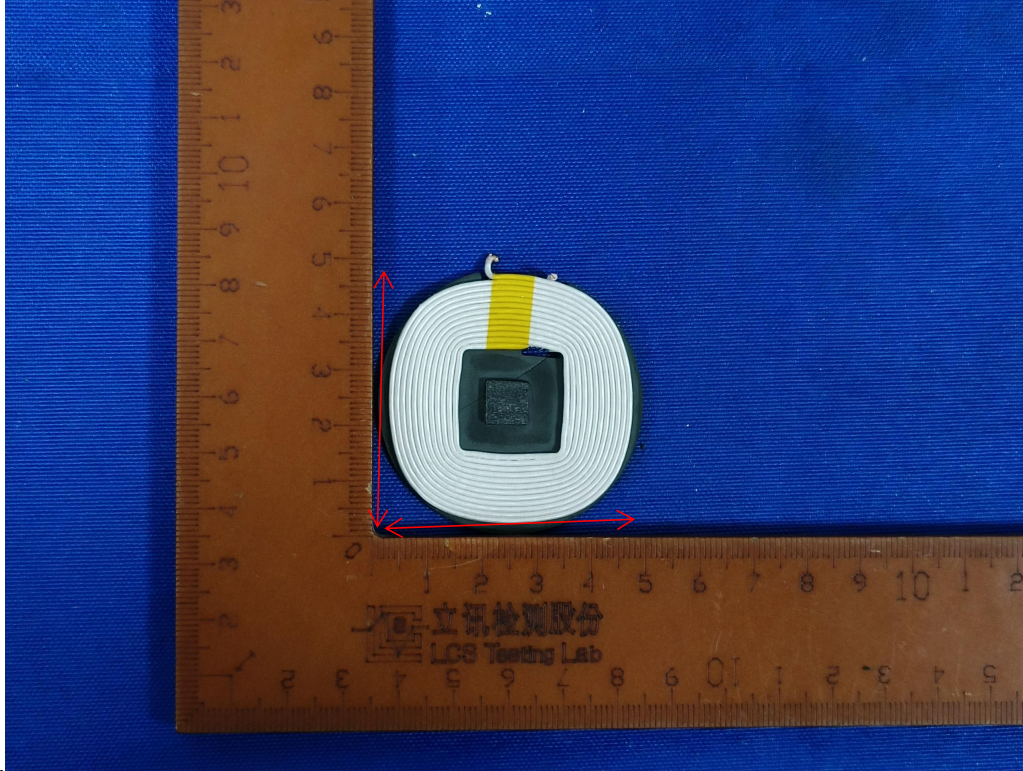

Manufacturer: GCteq Wireless (Shenzhen) Co., Ltd.

Address: No. A402, Floor 4, Suojia Science park Complex Sanwei Community, Hangcheng Street, Bao'an District, Shenzhen City, Guangdong Province, China

Model: GF-03BLite-38V

Size: 45*45mm

We statement that All measurements were performed radiated and therefore additional antenna gain documentation is not required.