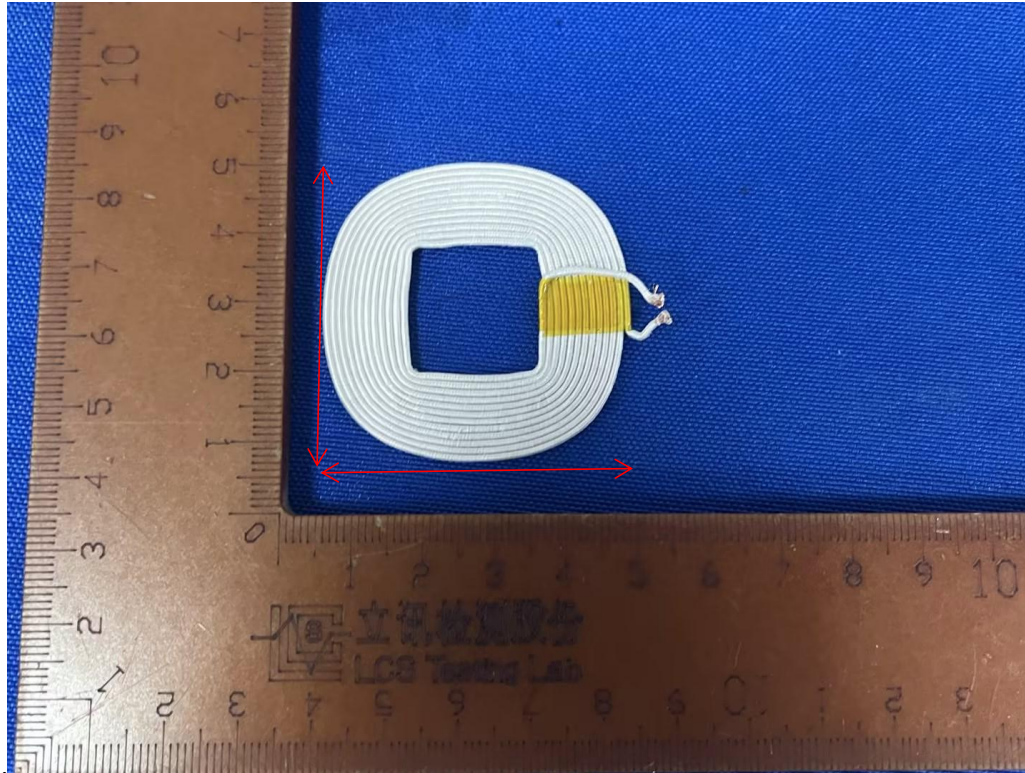

Manufacturer: GCteq Wireless (Shenzhen) Co., Ltd.

Address: No. A402, Floor 4, Suojia Science park Complex Sanwei Community, Hangcheng Street, Bao'an District, Shenzhen City, Guangdong Province, China

Model: GF-01Mini-38V

Size: 45*45mm

We statement that All measurements were performed radiated and therefore additional antenna gain documentation is not required.