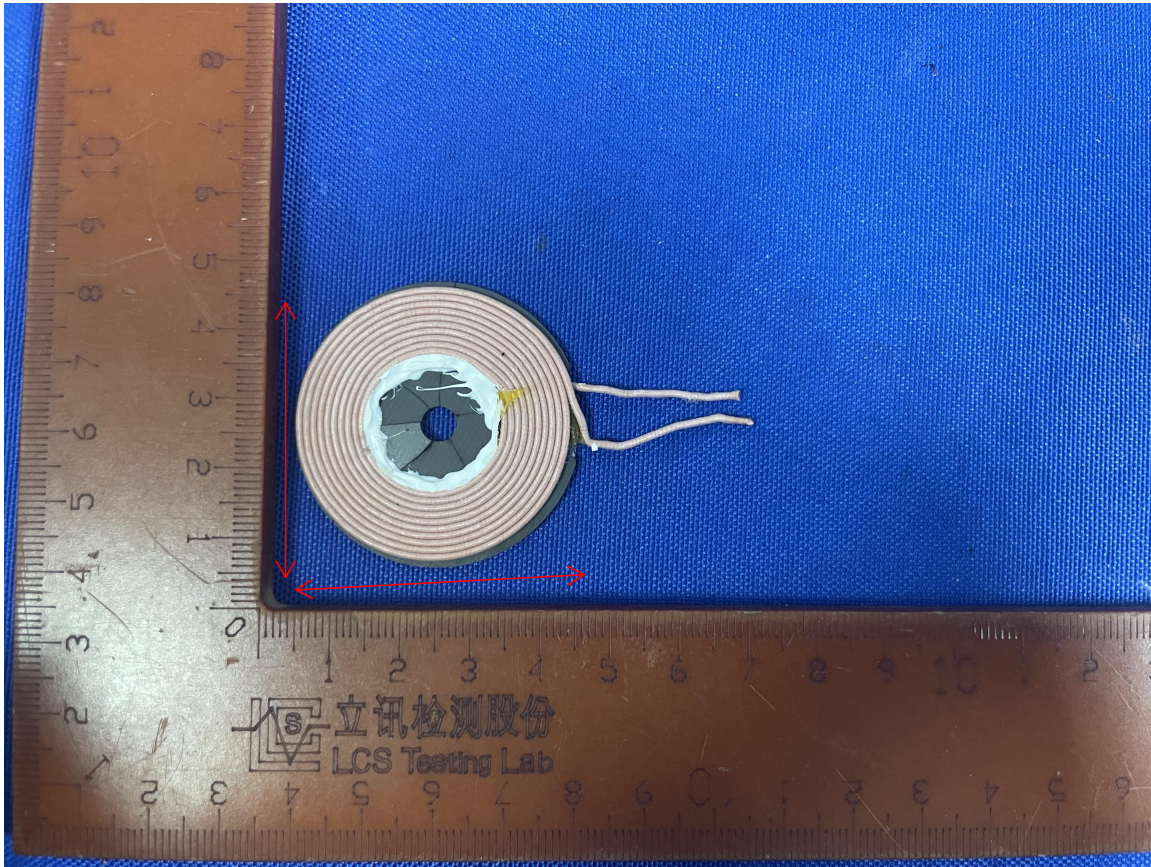

**Manufacturer:** GCteq Wireless (Shenzhen) Co., Ltd.

**Address:** No. A402, Floor 4, Suojia Science park Complex Sanwei Community, Hangcheng Street, Bao'an District, Shenzhen City, Guangdong Province, China

**Model:** GF-18PRO-38V

**Size:** 40\*40mm

We statement that All measurements were performed radiated and therefore additional antenna gain documentation is not required.