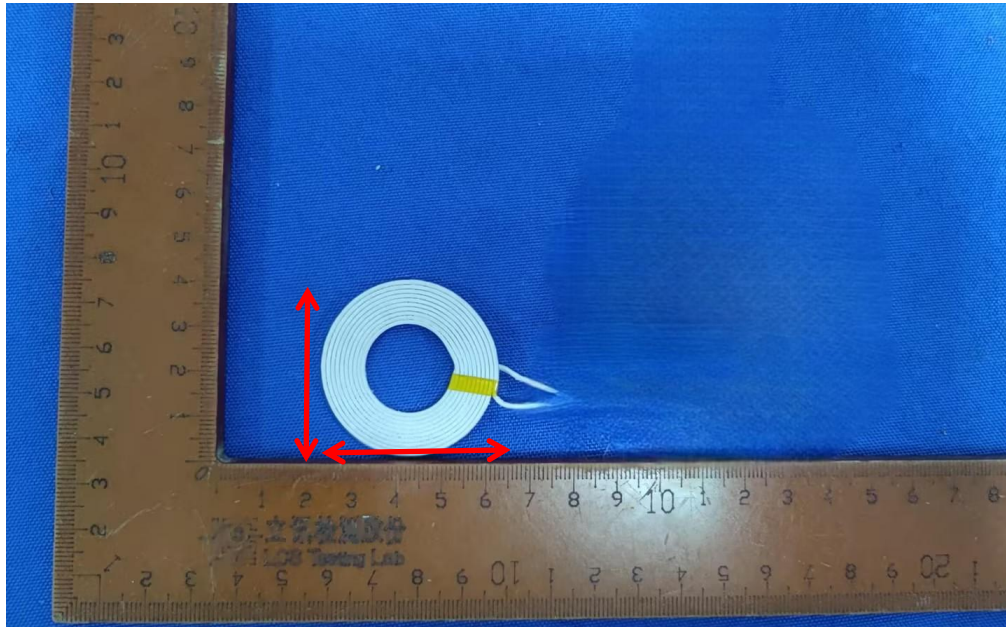

Manufacturer: GCTeq Wireless (Shenzhen) Co., Ltd.

Address: No. A402, Floor 4, Suojia Science park Complex Sanwei Community, Hangcheng Street, Bao'an District, Shenzhen City, Guangdong Province, China

Model:GF-10-A38V

Size:40*40mm

We statement that All measurements were performed radiated and therefore additional antenna gain documentation is not required.