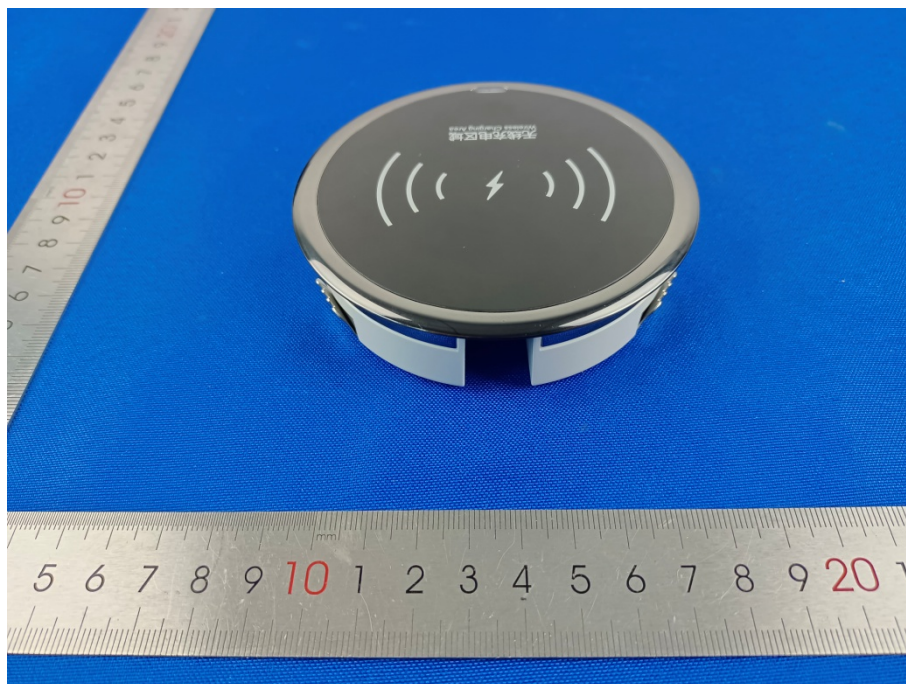

APPENDIX 1- EUT PHOTO

Model: GF-03W Lite

Photo 1

Photo 2

Photo 3

Photo 4

Photo 5

Photo 6