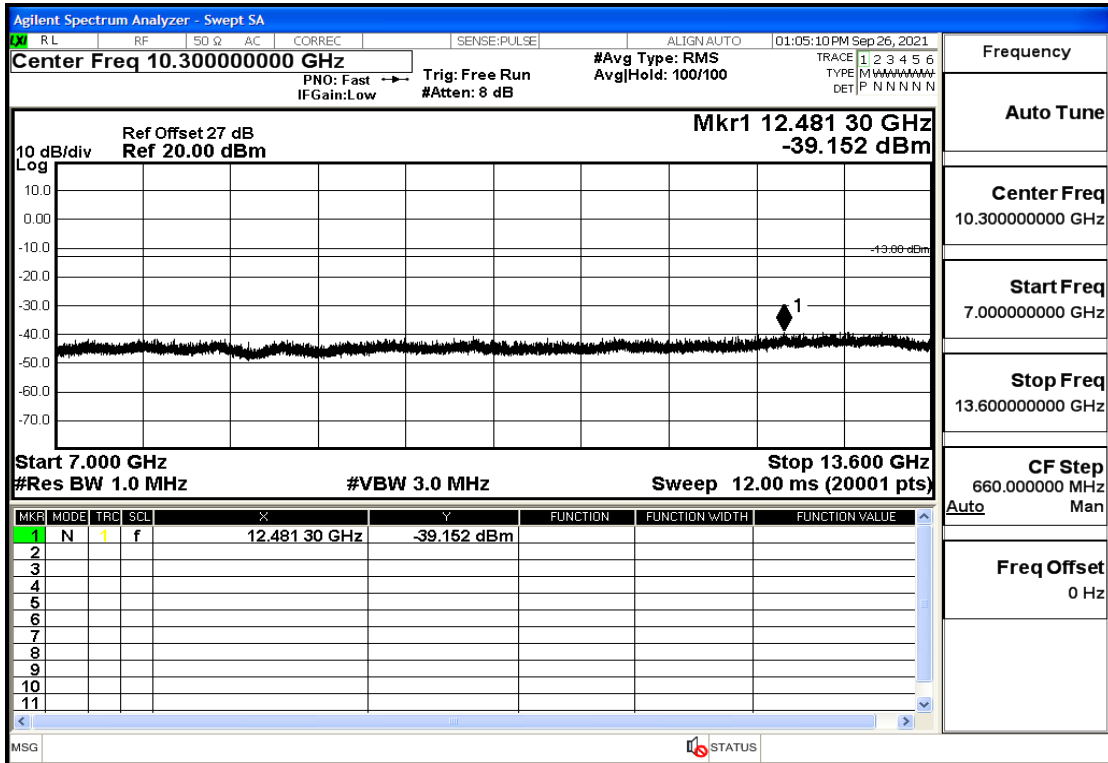

OB66-3-1778.5-QPSK-15#0@7GHz-13.6GHz@Pass

OB66-3-1778.5-QPSK-15#0@13.6GHz-20GHz@Pass

OB66-3-1778.5-QPSK-1#0@30mHz-1GHz@Pass

OB66-3-1778.5-QPSK-1#0@1GHz-7GHz@Pass

OB66-3-1778.5-QPSK-1#0@7GHz-13.6GHz@Pass

OB66-3-1778.5-QPSK-1#0@13.6GHz-20GHz@Pass