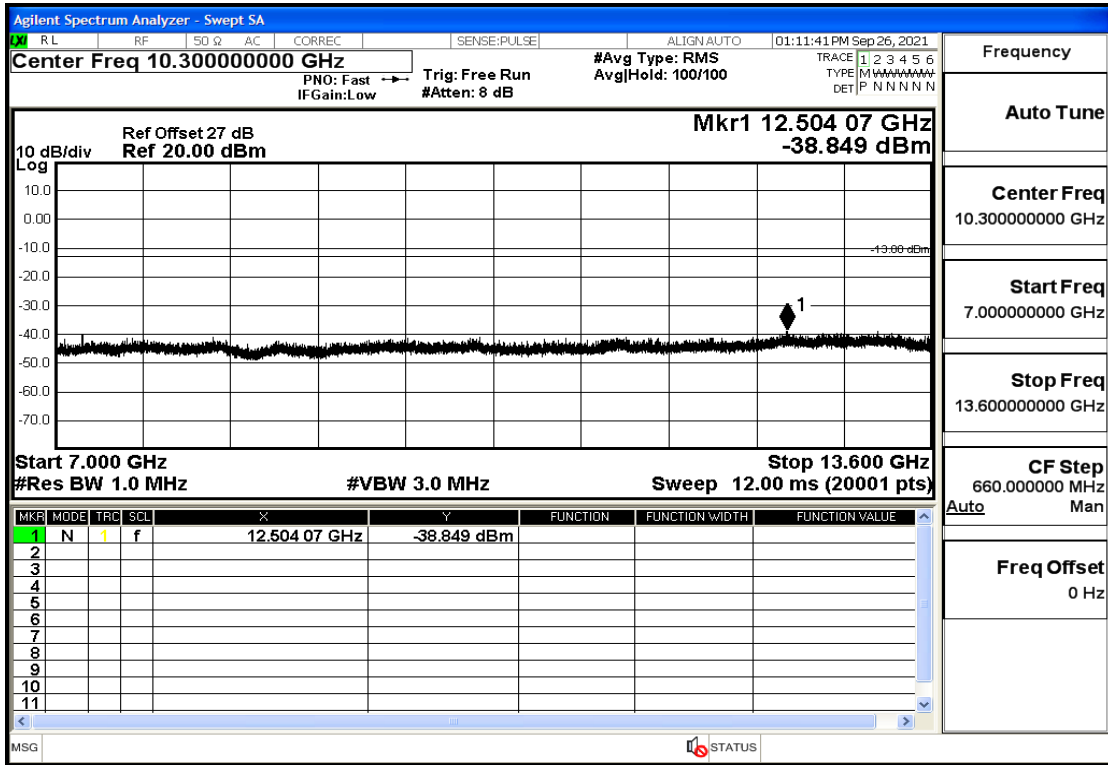

OB66-5-1712.5-QPSK-1#24@7GHz-13.6GHz@Pass