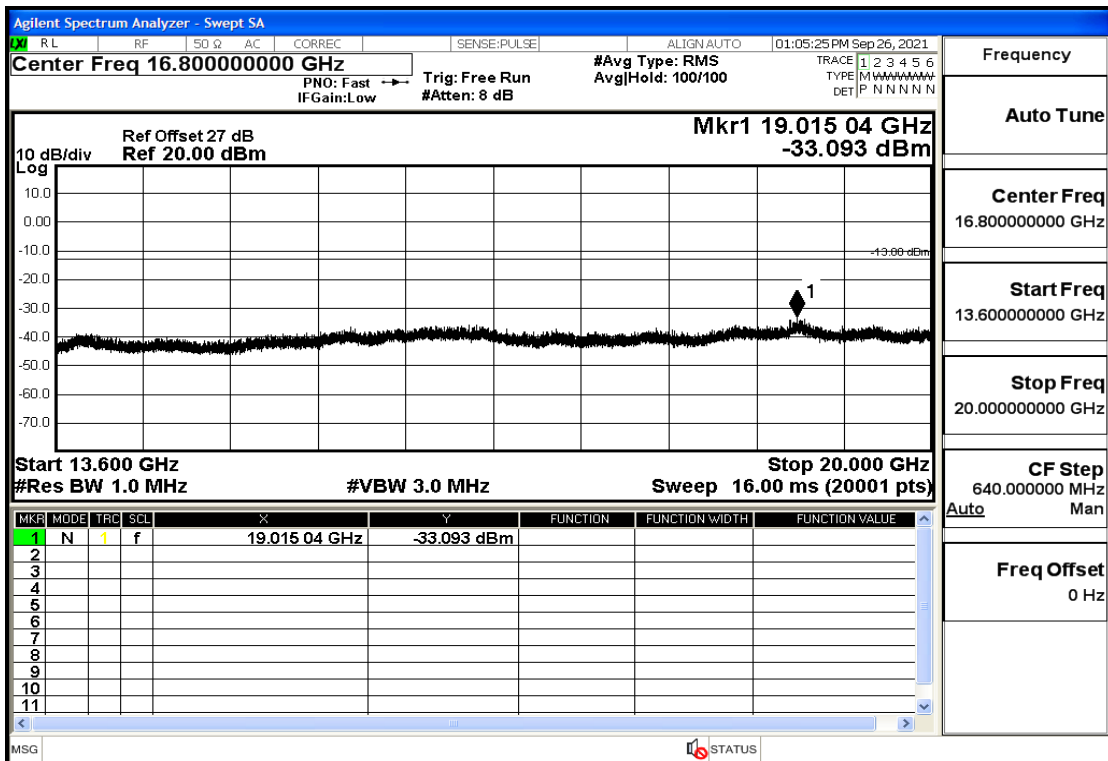

OB66-3-1778.5-QPSK-15#0@7GHz-13.6GHz@Pass

OB66-3-1778.5-QPSK-15#0@13.6GHz-20GHz@Pass

OB66-3-1778.5-QPSK-1#0@30mHz-1GHz@Pass

OB66-3-1778.5-QPSK-1#0@1GHz-7GHz@Pass

OB66-3-1778.5-QPSK-1#0@7GHz-13.6GHz@Pass

OB66-3-1778.5-QPSK-1#0@13.6GHz-20GHz@Pass