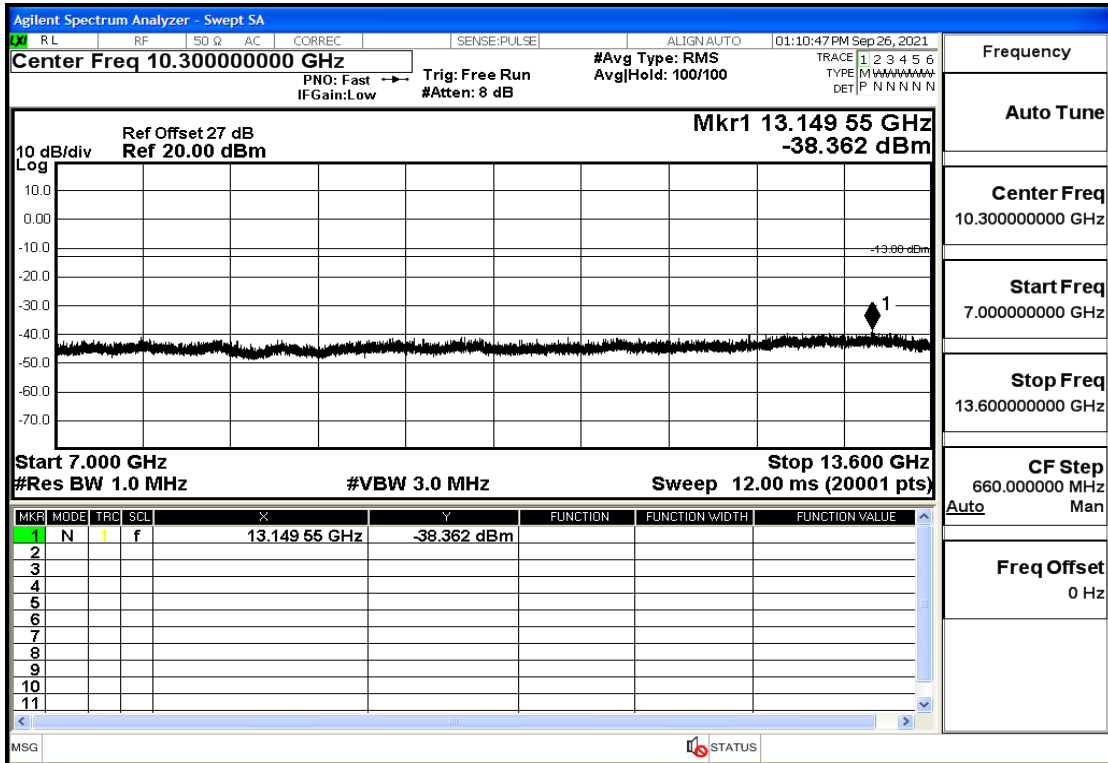

OB66-5-1712.5-QPSK-25#0@7GHz-13.6GHz@Pass

OB66-5-1712.5-QPSK-25#0@13.6GHz-20GHz@Pass

OB66-5-1712.5-QPSK-1#0@30mHz-1GHz@Pass

OB66-5-1712.5-QPSK-1#0@1GHz-7GHz@Pass

OB66-5-1712.5-QPSK-1#0@7GHz-13.6GHz@Pass

OB66-5-1712.5-QPSK-1#0@13.6GHz-20GHz@Pass