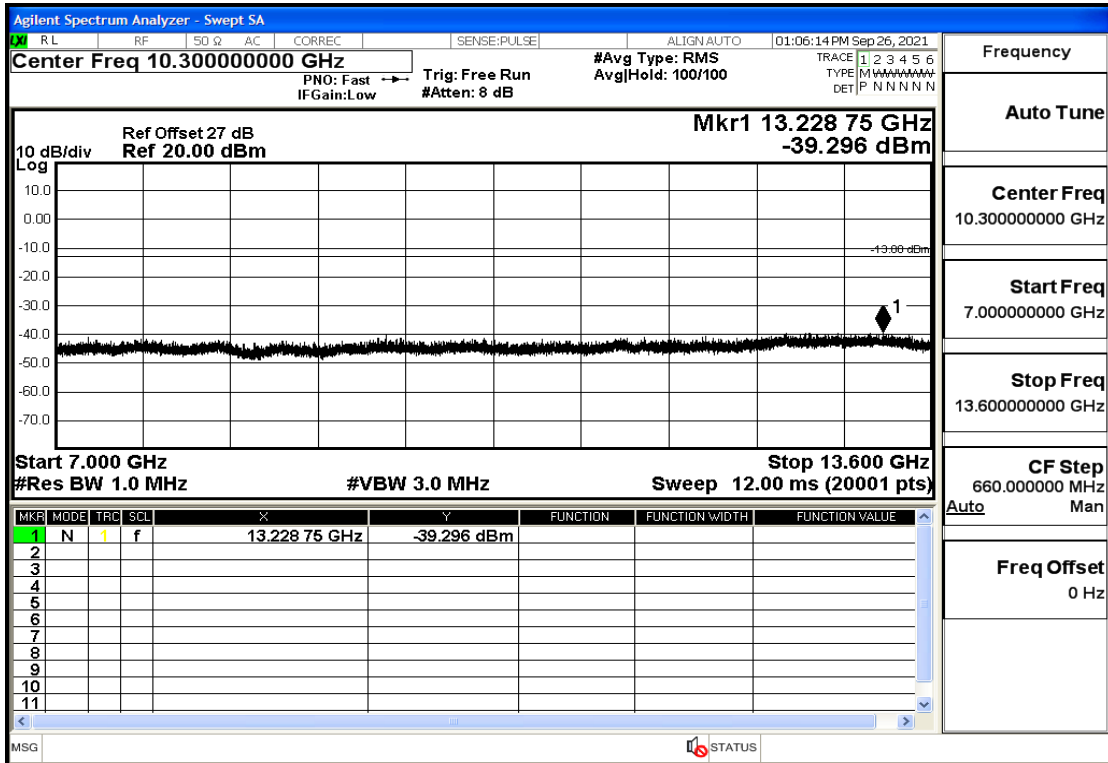

OB66-3-1778.5-QPSK-15#0@7GHz-13.6GHz@Pass

OB66-3-1778.5-QPSK-15#0@13.6GHz-20GHz@Pass

OB66-3-1778.5-QPSK-1#0@30mHz-1GHz@Pass

OB66-3-1778.5-QPSK-1#0@1GHz-7GHz@Pass

OB66-3-1778.5-QPSK-1#0@7GHz-13.6GHz@Pass

OB66-3-1778.5-QPSK-1#0@13.6GHz-20GHz@Pass