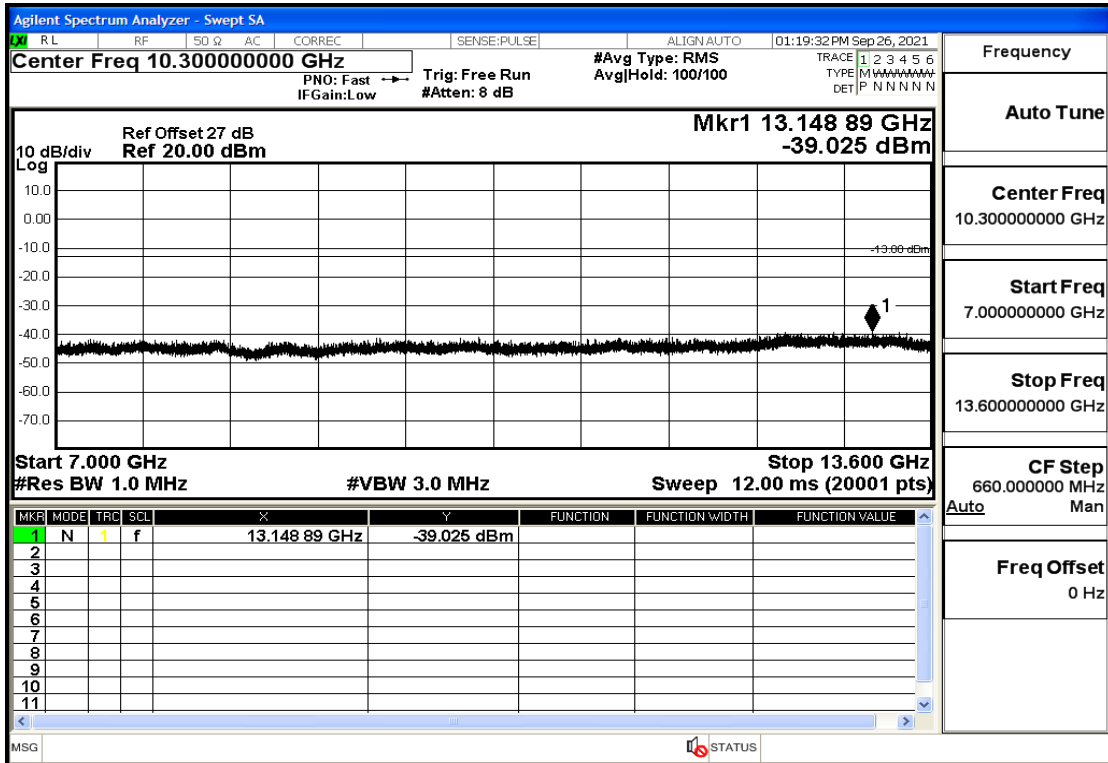

OB66-5-1777.5-QPSK-1#24@7GHz-13.6GHz@Pass