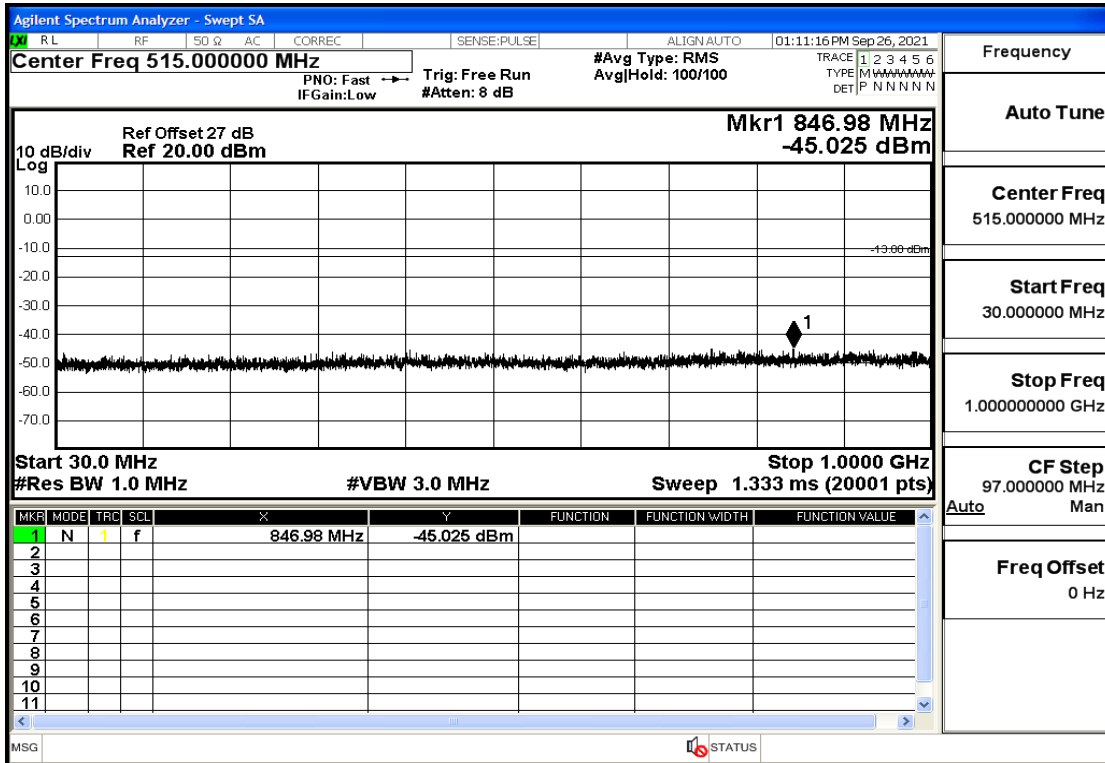

OB66-5-1712.5-QPSK-1#24@30mHz-1GHz@Pass