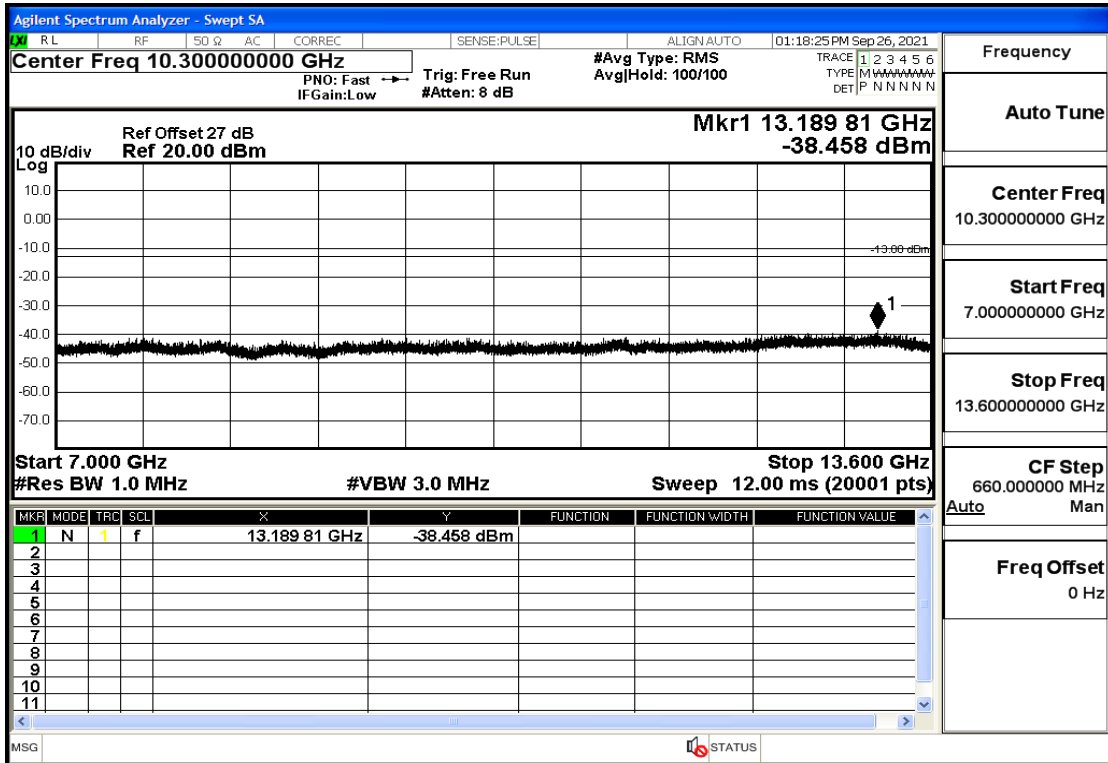

OB66-5-1777.5-QPSK-25#0@7GHz-13.6GHz@Pass

OB66-5-1777.5-QPSK-25#0@13.6GHz-20GHz@Pass

OB66-5-1777.5-QPSK-1#0@30mHz-1GHz@Pass

OB66-5-1777.5-QPSK-1#0@1GHz-7GHz@Pass

OB66-5-1777.5-QPSK-1#0@7GHz-13.6GHz@Pass

OB66-5-1777.5-QPSK-1#0@13.6GHz-20GHz@Pass