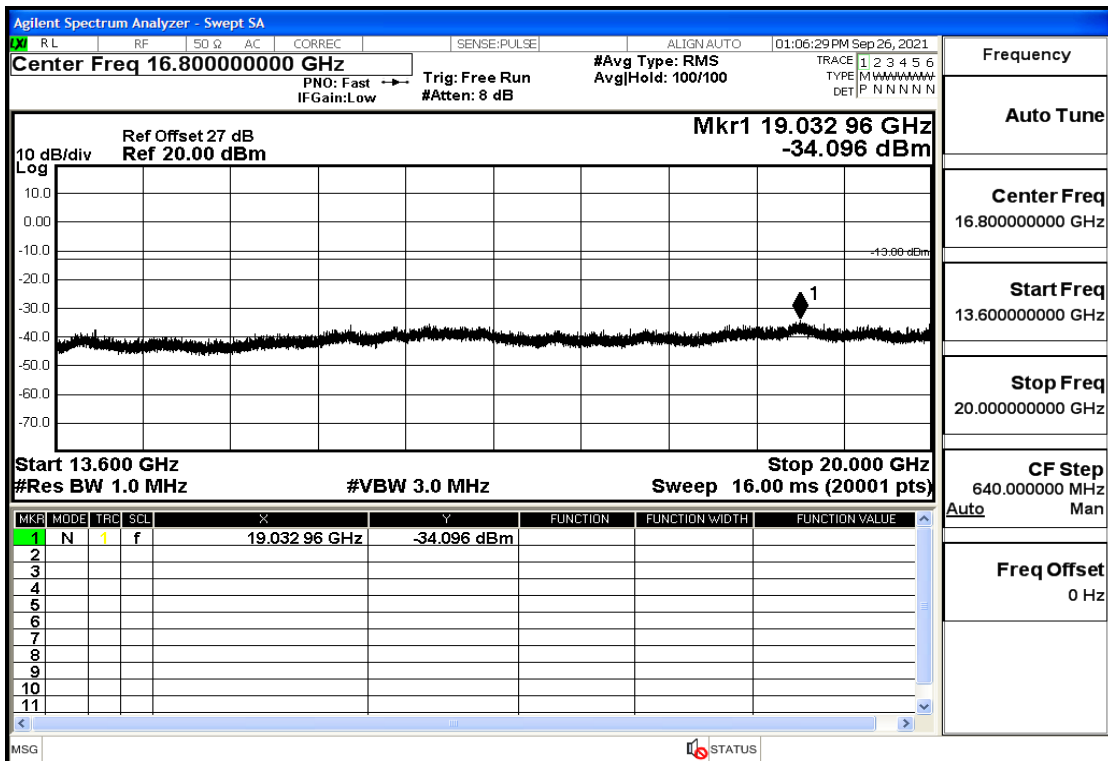

OB66-3-1778.5-QPSK-15#0@7GHz-13.6GHz@Pass

OB66-3-1778.5-QPSK-15#0@13.6GHz-20GHz@Pass

OB66-3-1778.5-QPSK-1#0@30mHz-1GHz@Pass

OB66-3-1778.5-QPSK-1#0@1GHz-7GHz@Pass

OB66-3-1778.5-QPSK-1#0@7GHz-13.6GHz@Pass

OB66-3-1778.5-QPSK-1#0@13.6GHz-20GHz@Pass