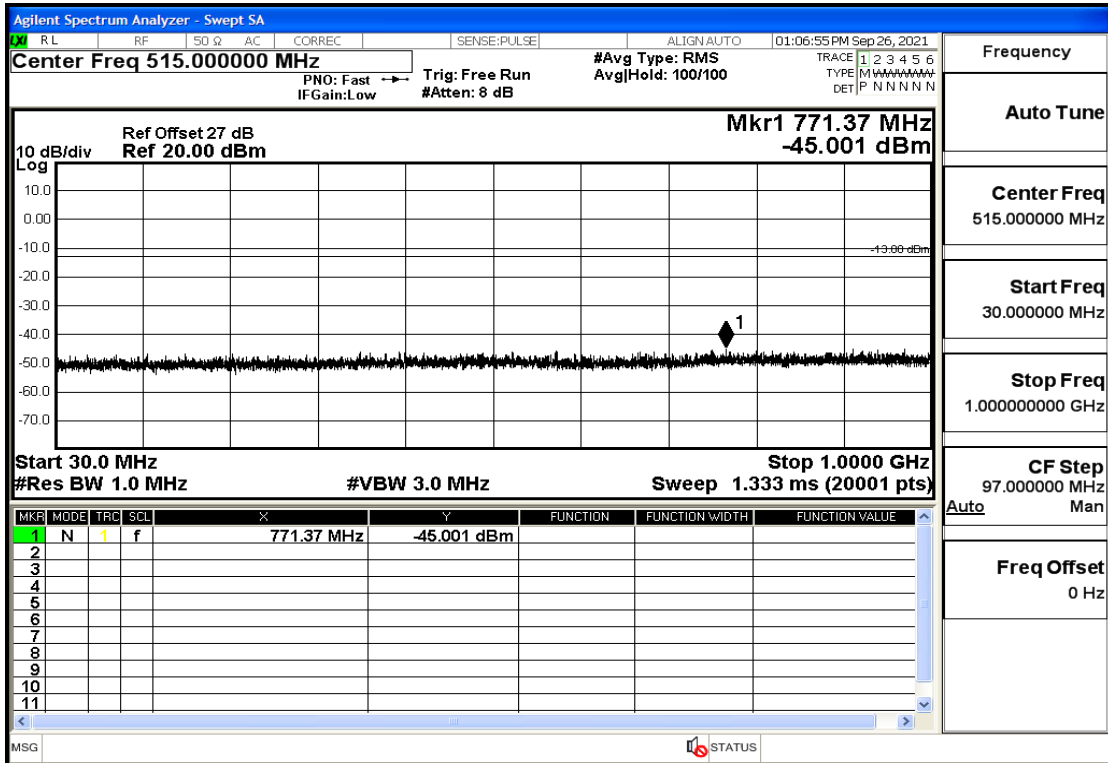

OB66-3-1778.5-QPSK-1#14@30mHz-1GHz@Pass