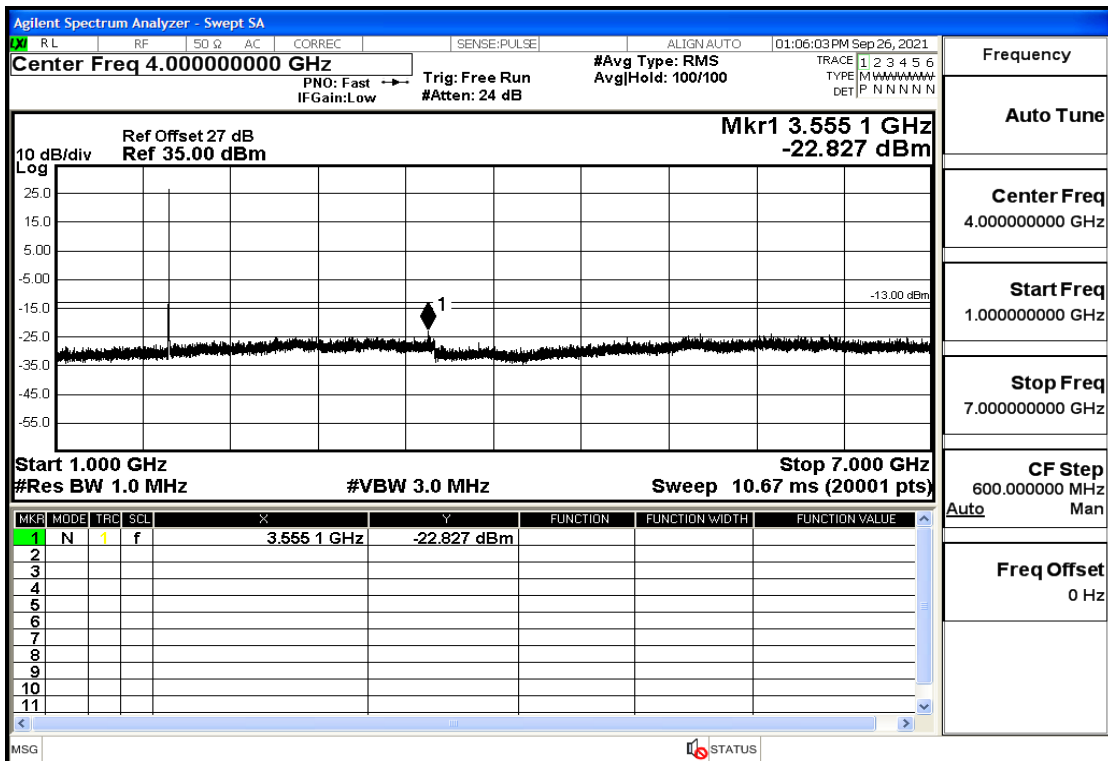

OB66-3-1778.5-QPSK-15#0@7GHz-13.6GHz@Pass

OB66-3-1778.5-QPSK-15#0@13.6GHz-20GHz@Pass

OB66-3-1778.5-QPSK-1#0@30mHz-1GHz@Pass

OB66-3-1778.5-QPSK-1#0@1GHz-7GHz@Pass

OB66-3-1778.5-QPSK-1#0@7GHz-13.6GHz@Pass

OB66-3-1778.5-QPSK-1#0@13.6GHz-20GHz@Pass