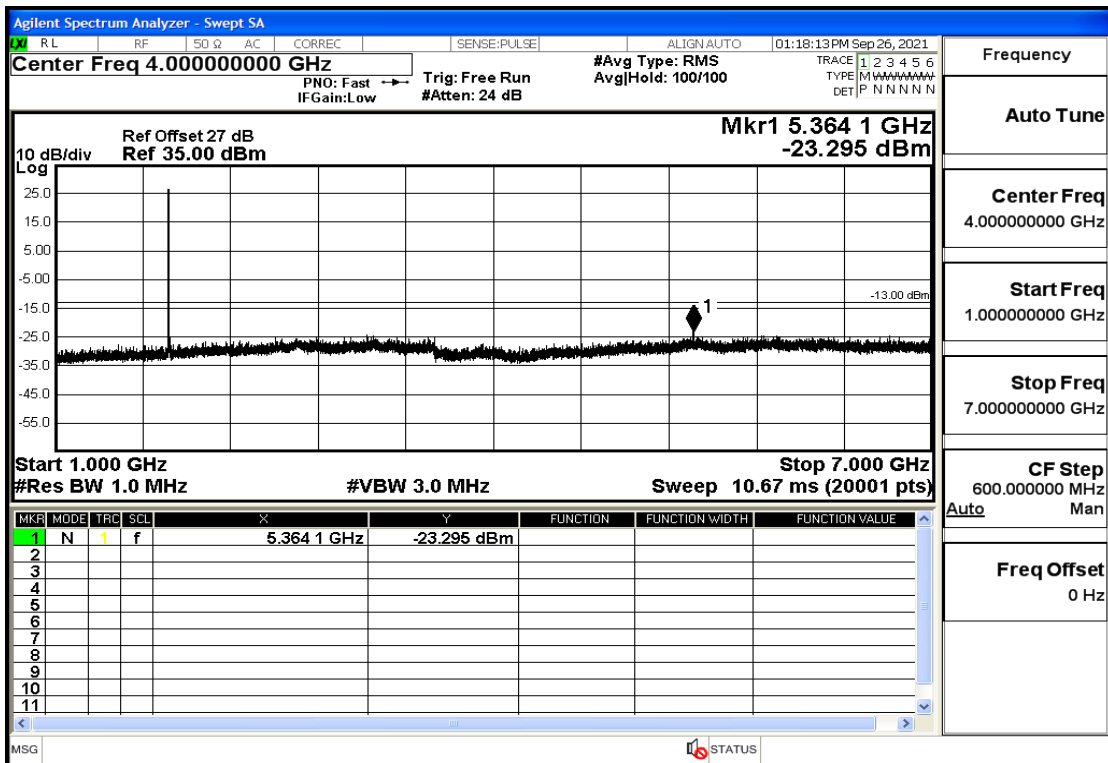

OB66-5-1777.5-QPSK-25#0@7GHz-13.6GHz@Pass

OB66-5-1777.5-QPSK-25#0@13.6GHz-20GHz@Pass

OB66-5-1777.5-QPSK-1#0@30mHz-1GHz@Pass

OB66-5-1777.5-QPSK-1#0@1GHz-7GHz@Pass

OB66-5-1777.5-QPSK-1#0@7GHz-13.6GHz@Pass

OB66-5-1777.5-QPSK-1#0@13.6GHz-20GHz@Pass