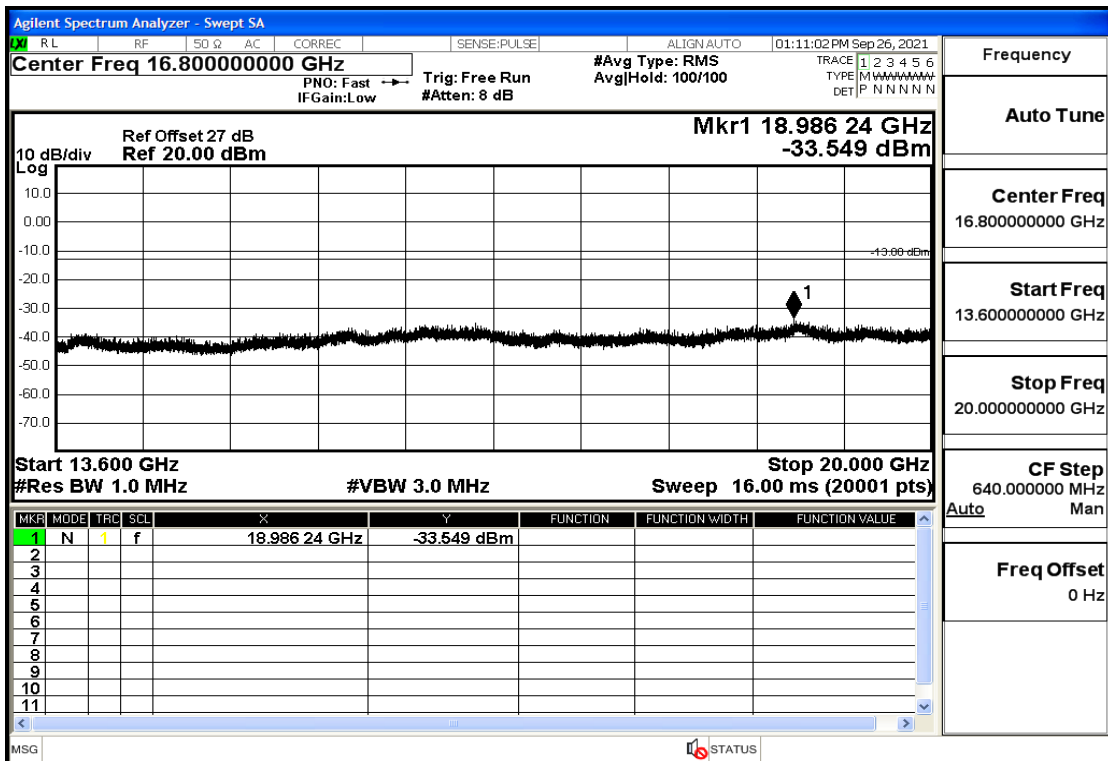

OB66-5-1712.5-QPSK-25#0@7GHz-13.6GHz@Pass

OB66-5-1712.5-QPSK-25#0@13.6GHz-20GHz@Pass

OB66-5-1712.5-QPSK-1#0@30mHz-1GHz@Pass

OB66-5-1712.5-QPSK-1#0@1GHz-7GHz@Pass

OB66-5-1712.5-QPSK-1#0@7GHz-13.6GHz@Pass

OB66-5-1712.5-QPSK-1#0@13.6GHz-20GHz@Pass