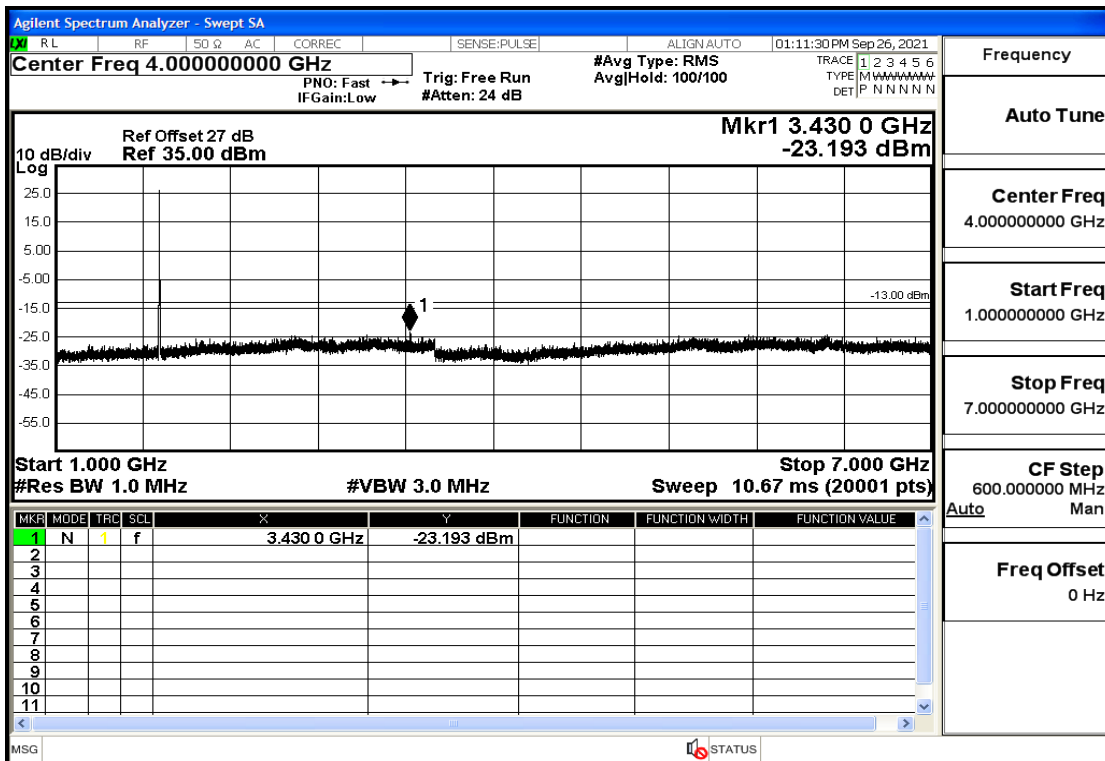

OB66-5-1712.5-QPSK-1#24@1GHz-7GHz@Pass