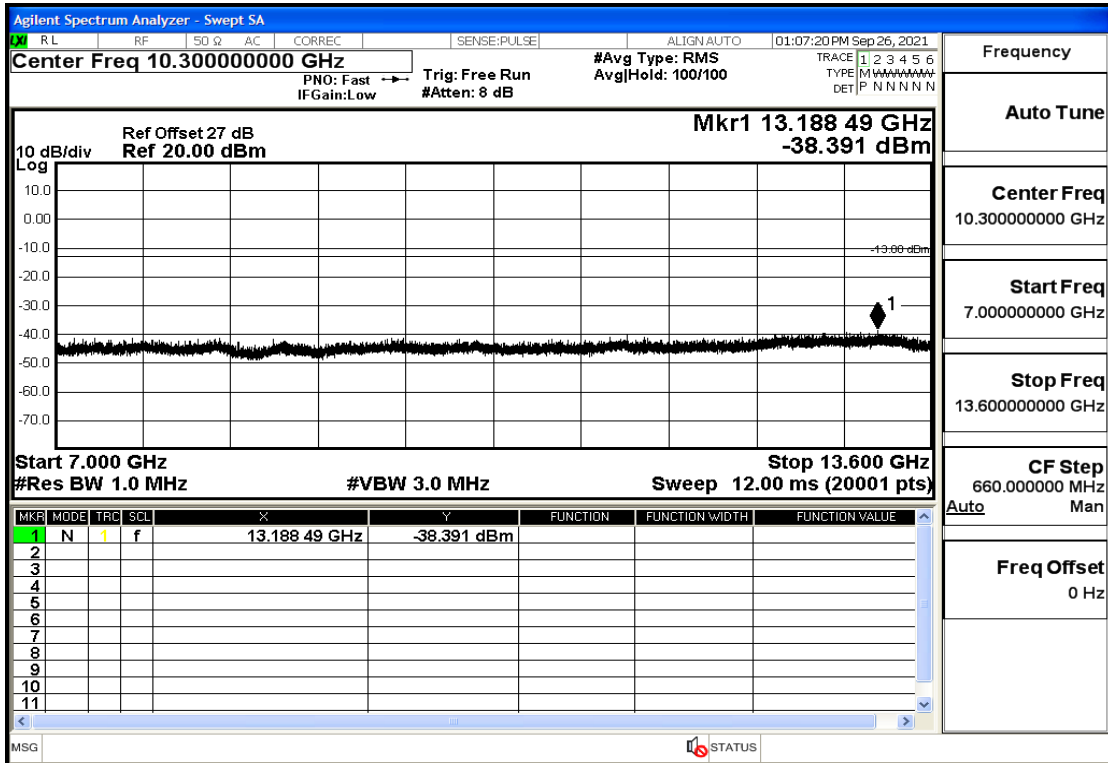

OB66-3-1778.5-QPSK-1#14@7GHz-13.6GHz@Pass