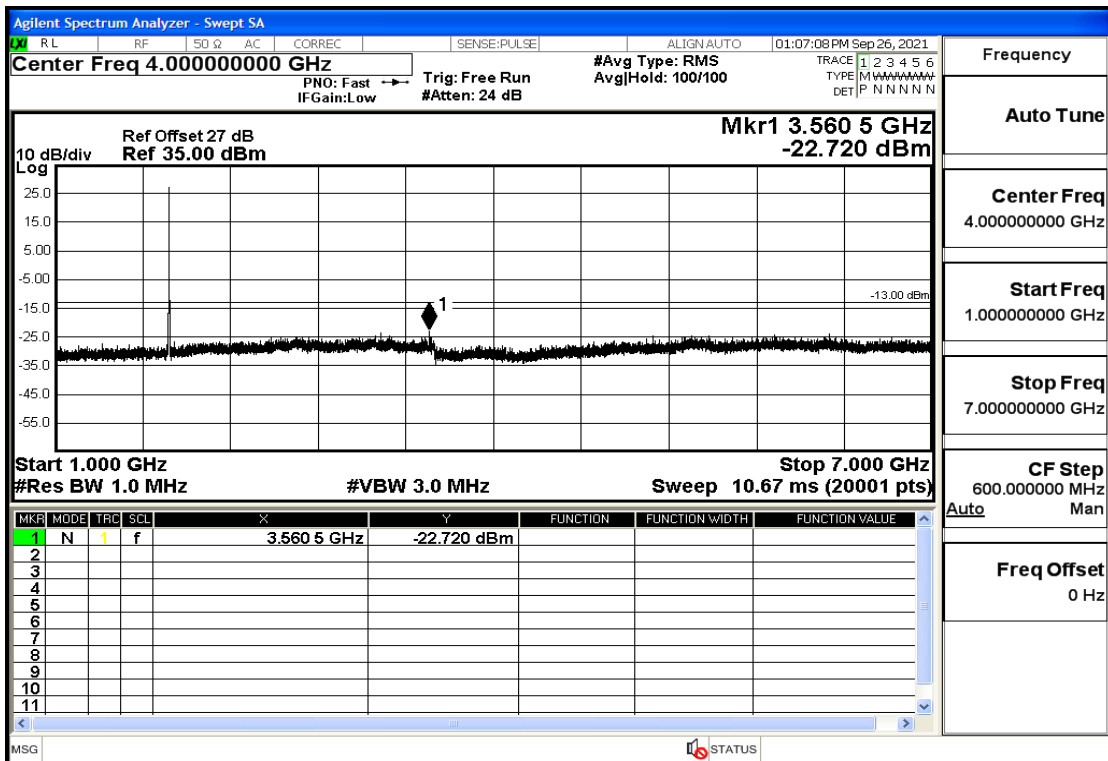

OB66-3-1778.5-QPSK-1#14@1GHz-7GHz@Pass