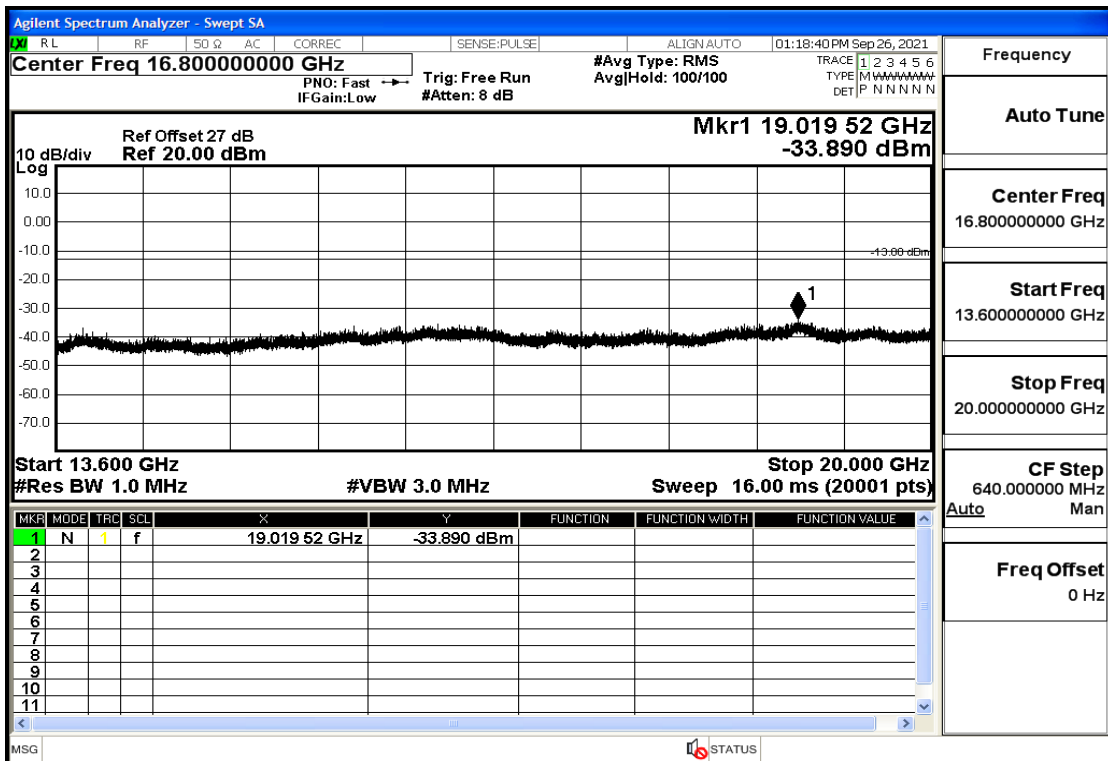

OB66-5-1777.5-QPSK-25#0@7GHz-13.6GHz@Pass

OB66-5-1777.5-QPSK-25#0@13.6GHz-20GHz@Pass

OB66-5-1777.5-QPSK-1#0@30mHz-1GHz@Pass

OB66-5-1777.5-QPSK-1#0@1GHz-7GHz@Pass

OB66-5-1777.5-QPSK-1#0@7GHz-13.6GHz@Pass

OB66-5-1777.5-QPSK-1#0@13.6GHz-20GHz@Pass