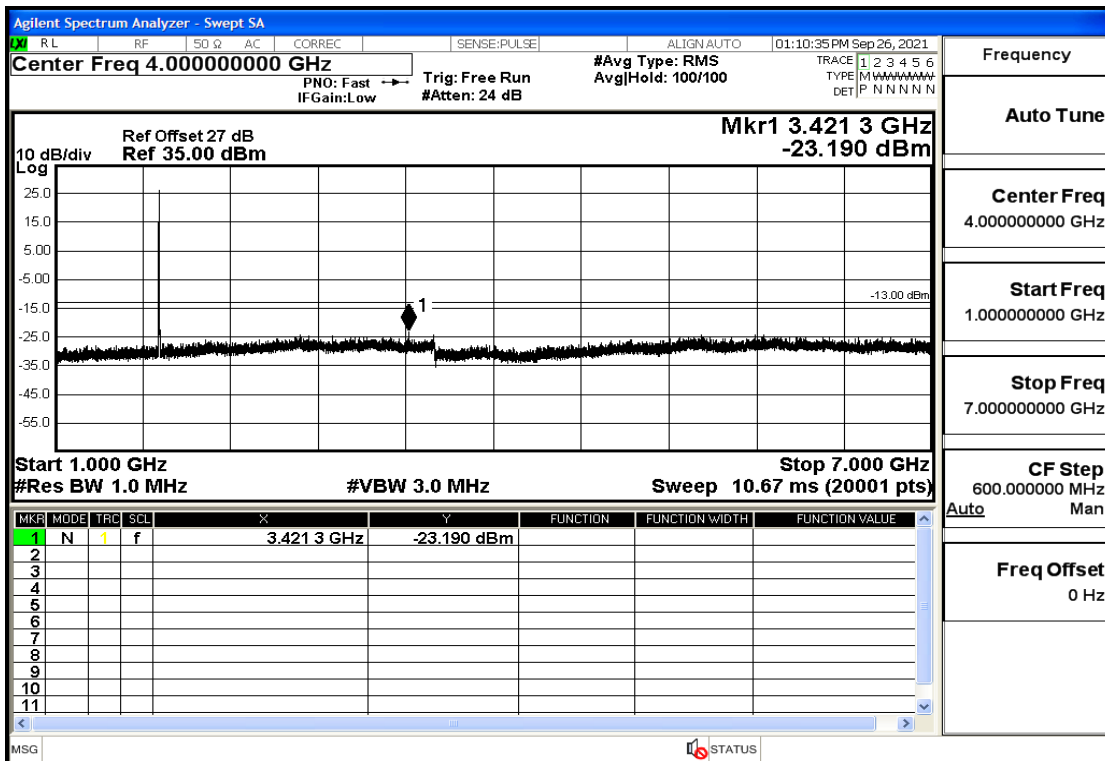

OB66-5-1712.5-QPSK-25#0@7GHz-13.6GHz@Pass

OB66-5-1712.5-QPSK-25#0@13.6GHz-20GHz@Pass

OB66-5-1712.5-QPSK-1#0@30mHz-1GHz@Pass

OB66-5-1712.5-QPSK-1#0@1GHz-7GHz@Pass

OB66-5-1712.5-QPSK-1#0@7GHz-13.6GHz@Pass

OB66-5-1712.5-QPSK-1#0@13.6GHz-20GHz@Pass