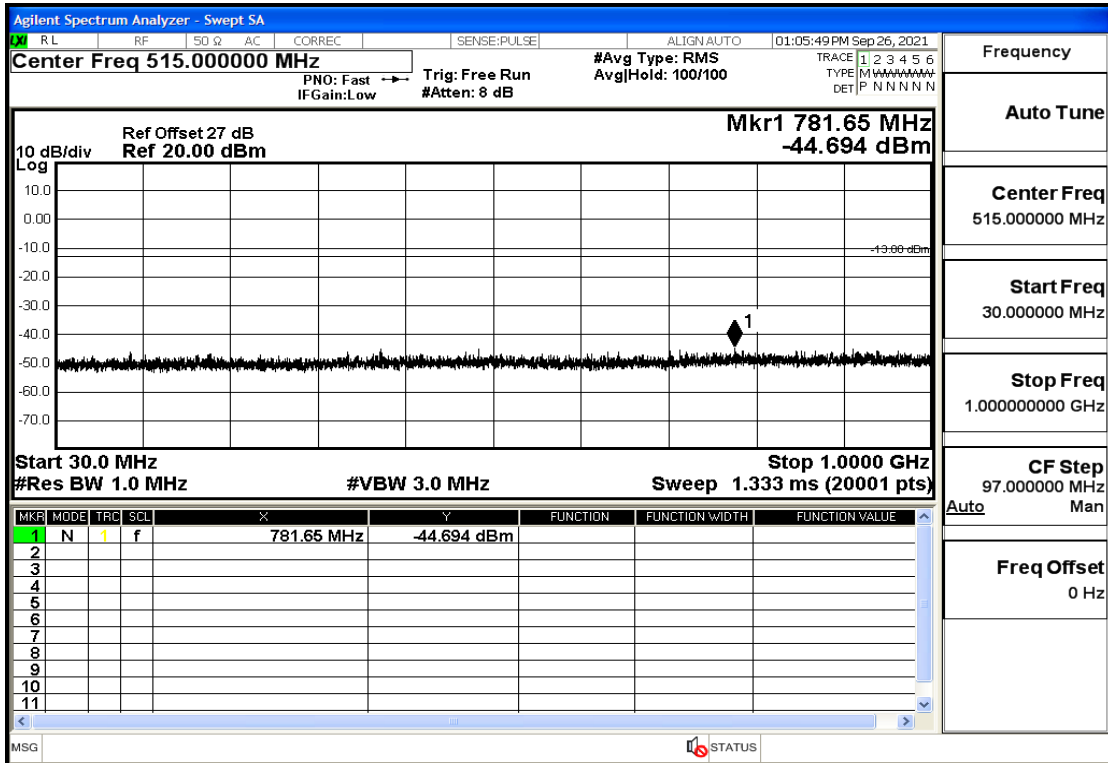

OB66-3-1778.5-QPSK-15#0@7GHz-13.6GHz@Pass

OB66-3-1778.5-QPSK-15#0@13.6GHz-20GHz@Pass

OB66-3-1778.5-QPSK-1#0@30mHz-1GHz@Pass

OB66-3-1778.5-QPSK-1#0@1GHz-7GHz@Pass

OB66-3-1778.5-QPSK-1#0@7GHz-13.6GHz@Pass

OB66-3-1778.5-QPSK-1#0@13.6GHz-20GHz@Pass