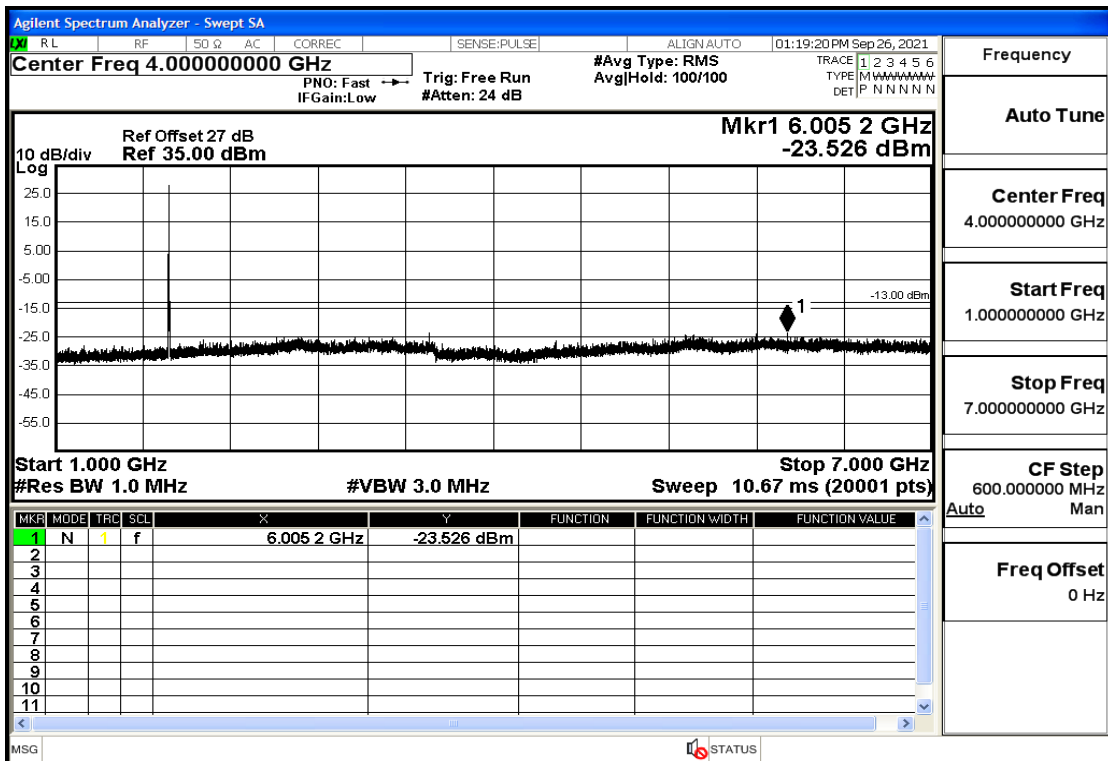

OB66-5-1777.5-QPSK-1#24@1GHz-7GHz@Pass