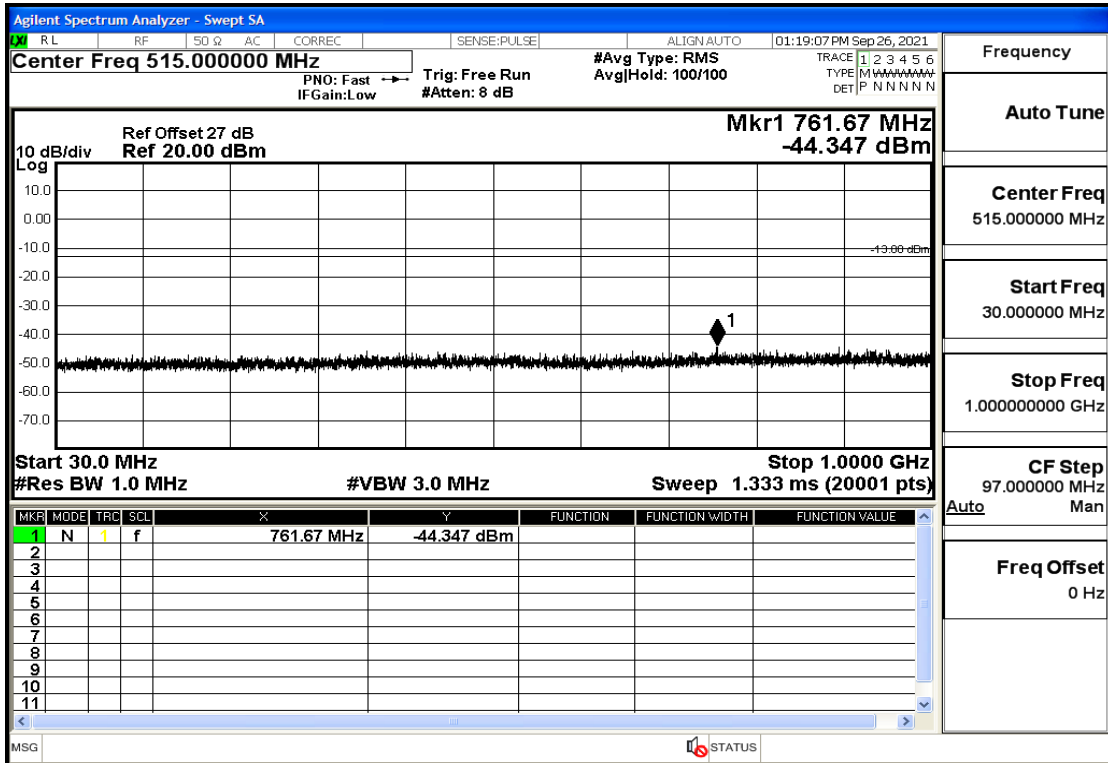

OB66-5-1777.5-QPSK-1#24@30mHz-1GHz@Pass