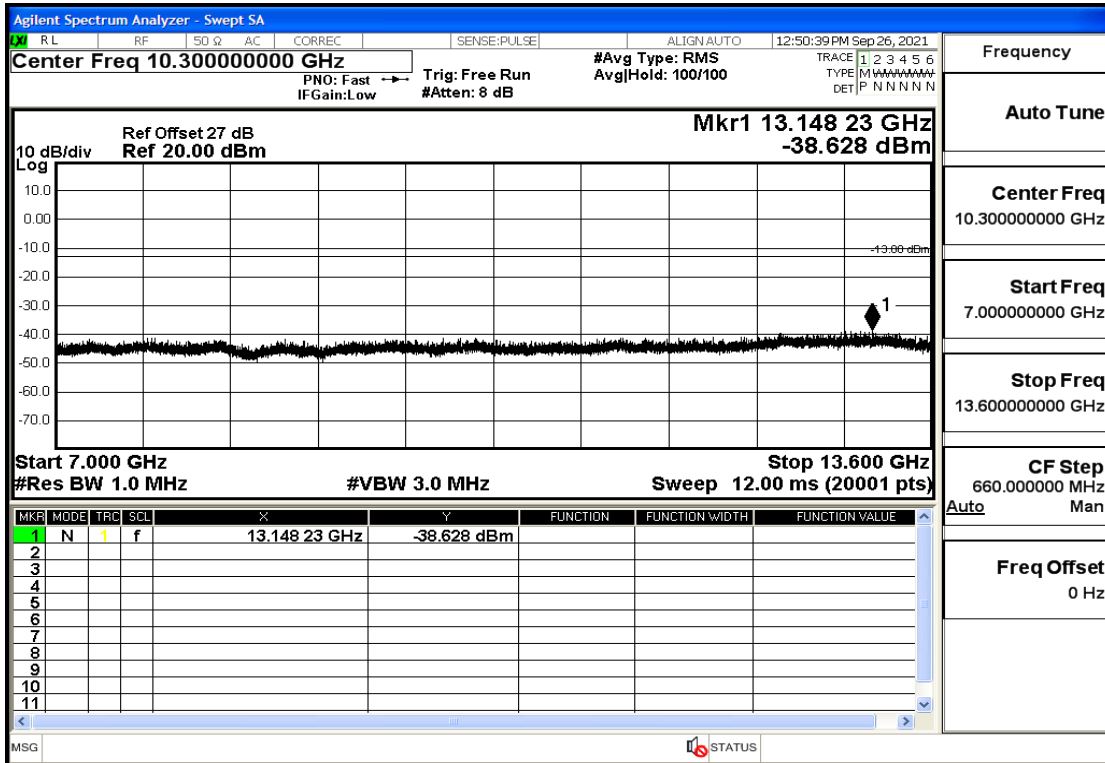

OB66-1.4-1745-QPSK-1#0@7GHz-13.6GHz@Pass