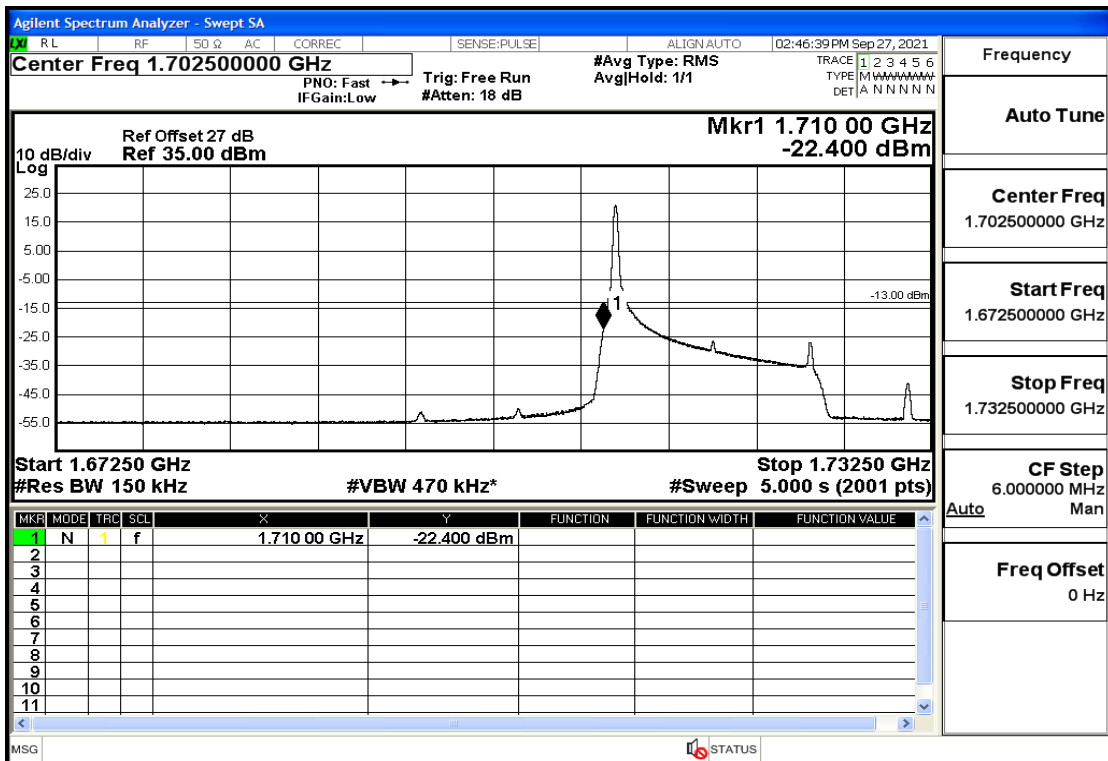

Band66-15-1717.5-16QAM-1#LOW@Pass