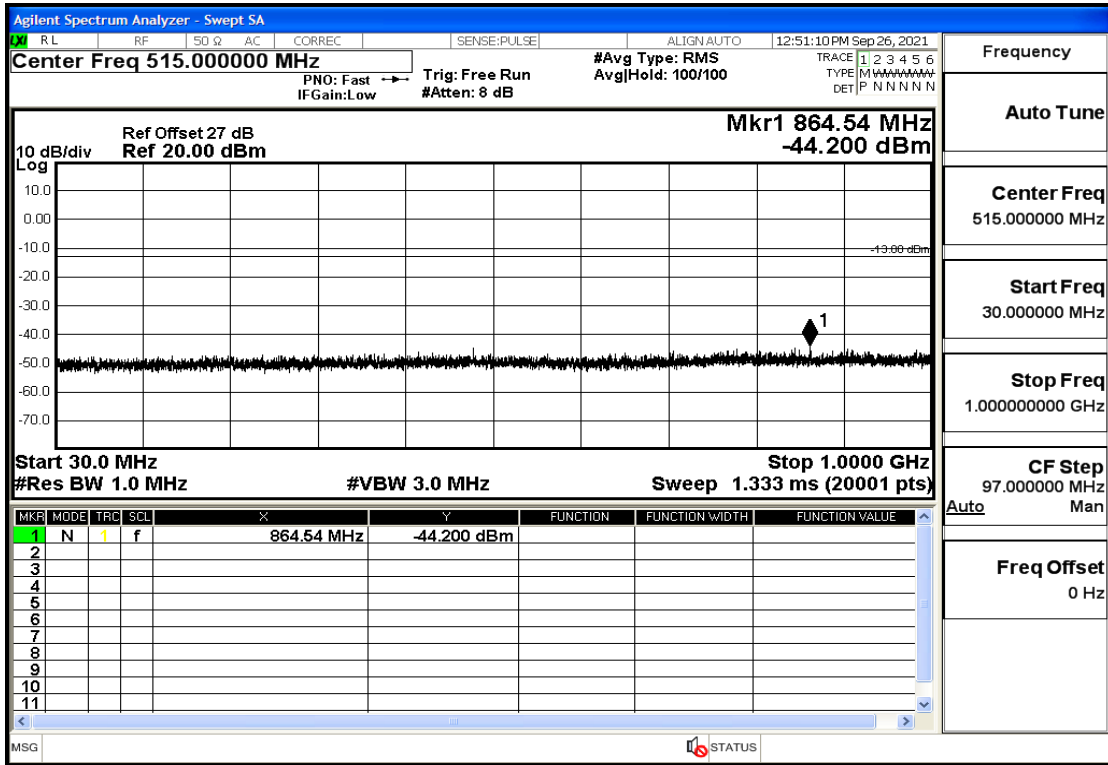

OB66-1.4-1745-QPSK-1#5@30mHz-1GHz@Pass