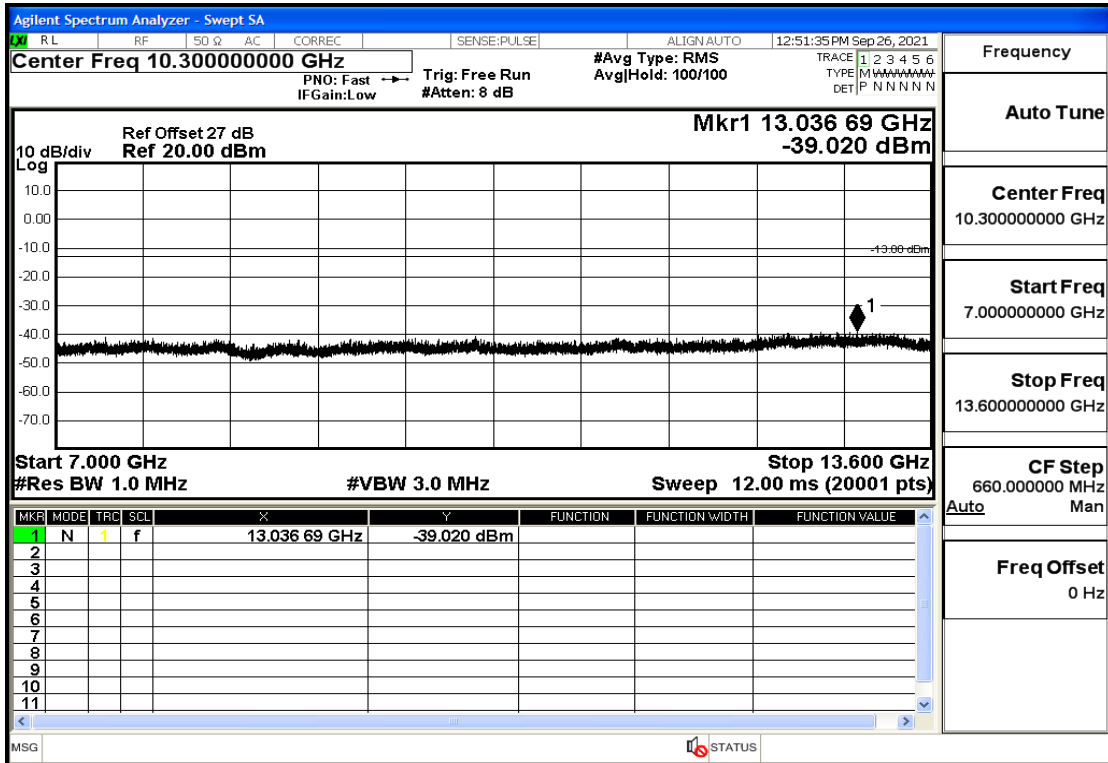

OB66-1.4-1745-QPSK-1#5@7GHz-13.6GHz@Pass