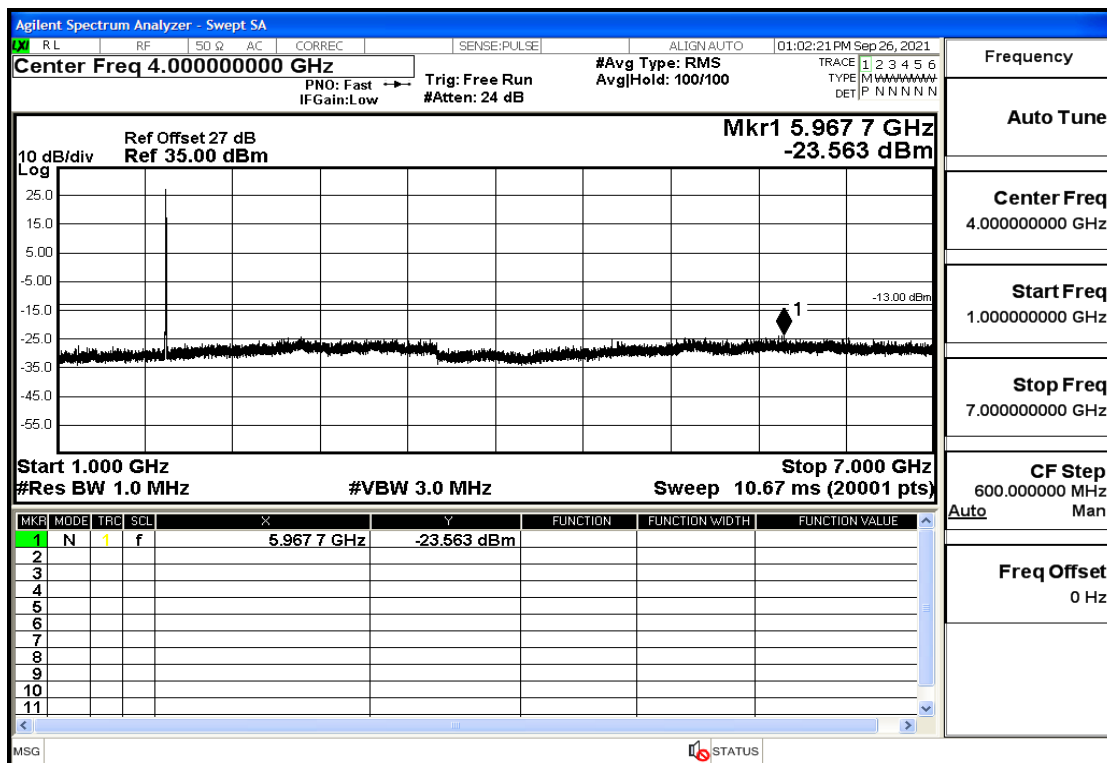

OB66-3-1745-QPSK-1#0@1GHz-7GHz@Pass