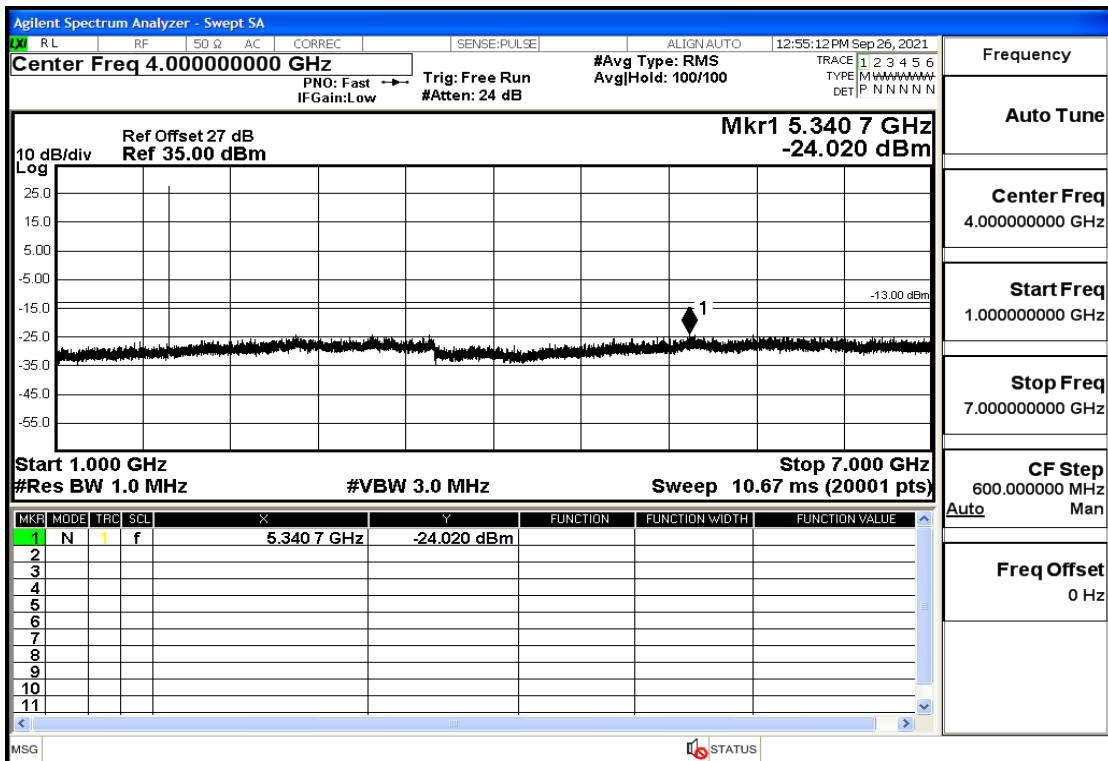

OB66-1.4-1779.3-QPSK-1#5@1GHz-7GHz@Pass