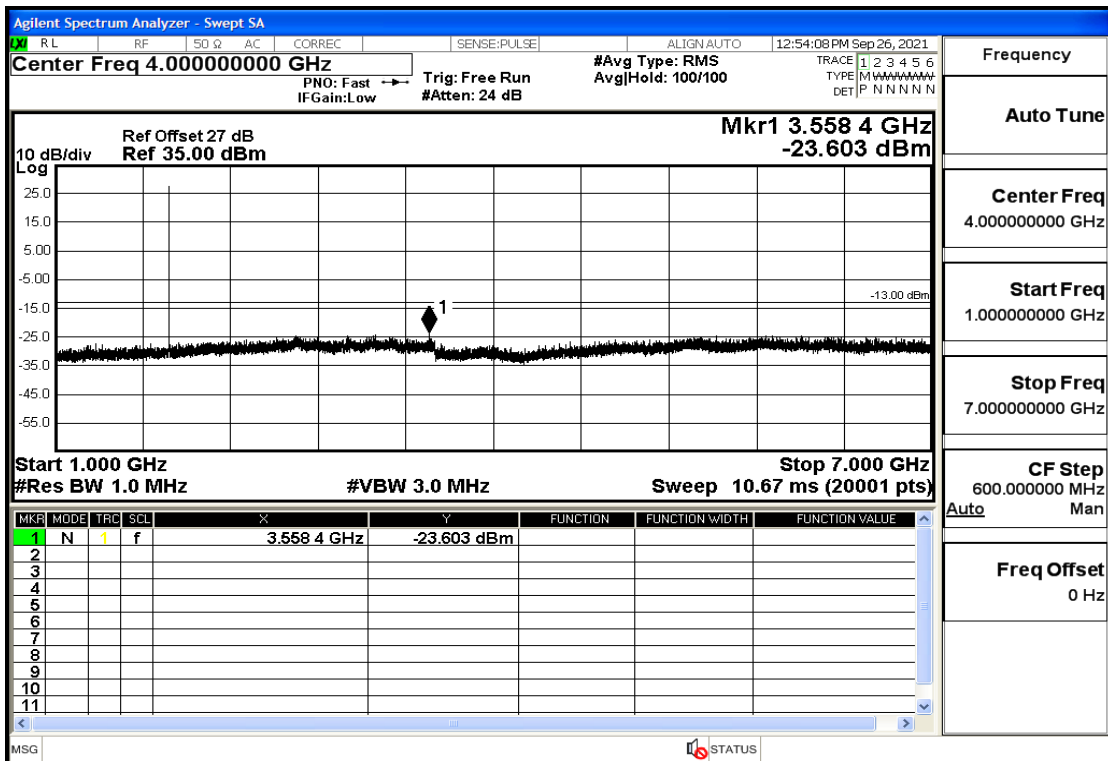

OB66-1.4-1779.3-QPSK-1#0@1GHz-7GHz@Pass