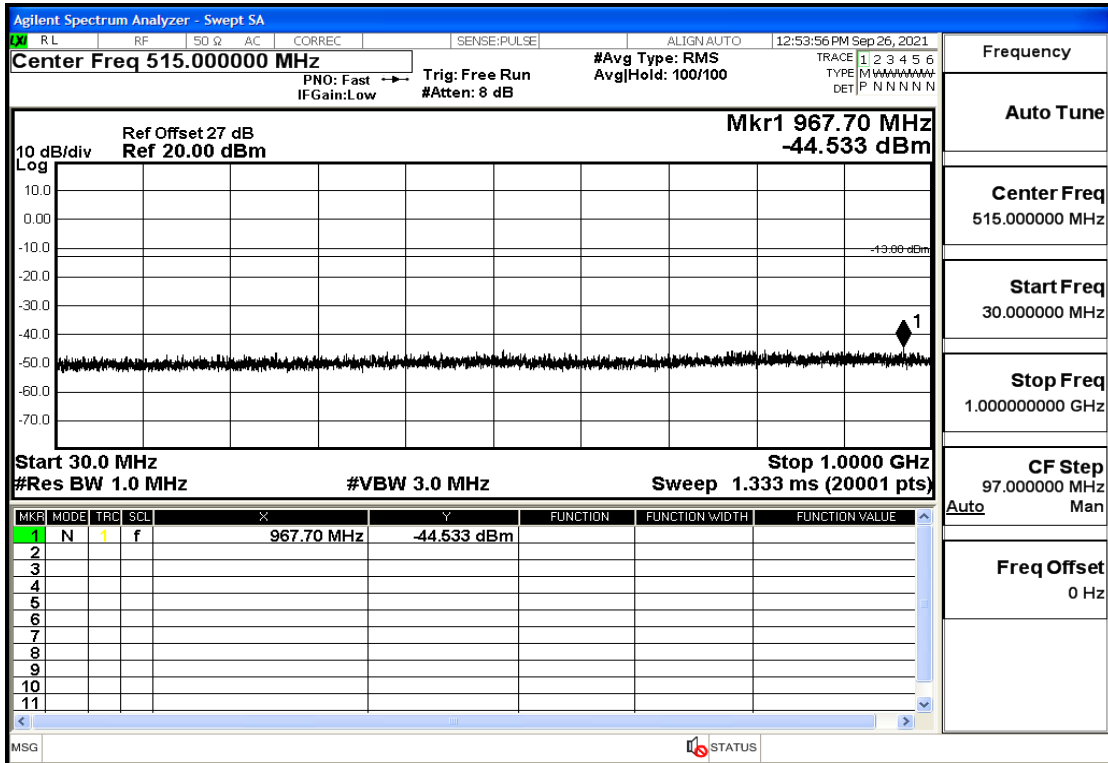

OB66-1.4-1779.3-QPSK-1#0@30mHz-1GHz@Pass