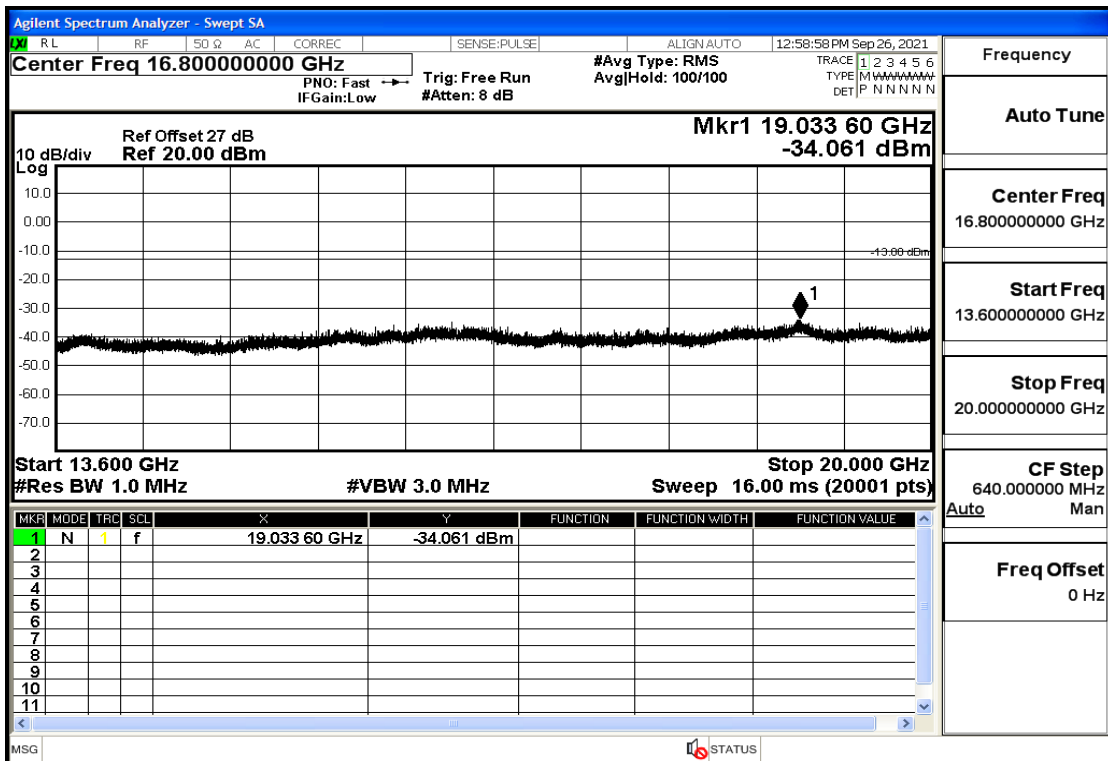

OB66-3-1711.5-QPSK-1#0@13.6GHz-20GHz@Pass