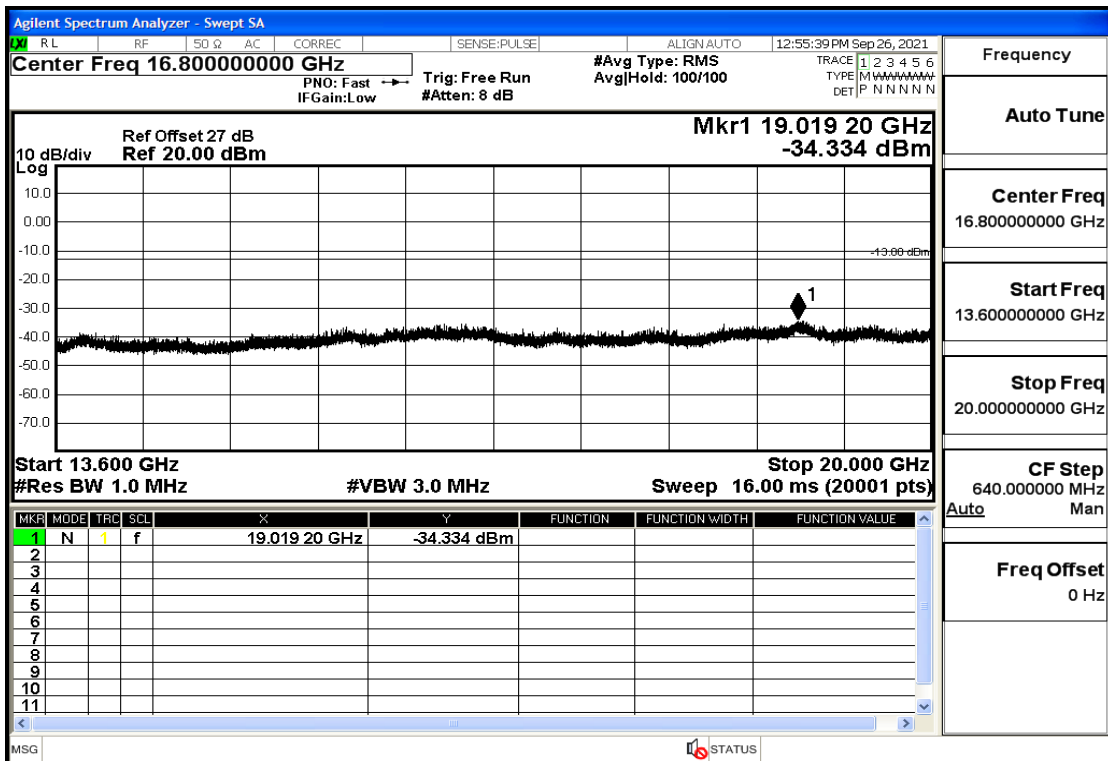

OB66-1.4-1779.3-QPSK-1#5@13.6GHz-20GHz@Pass