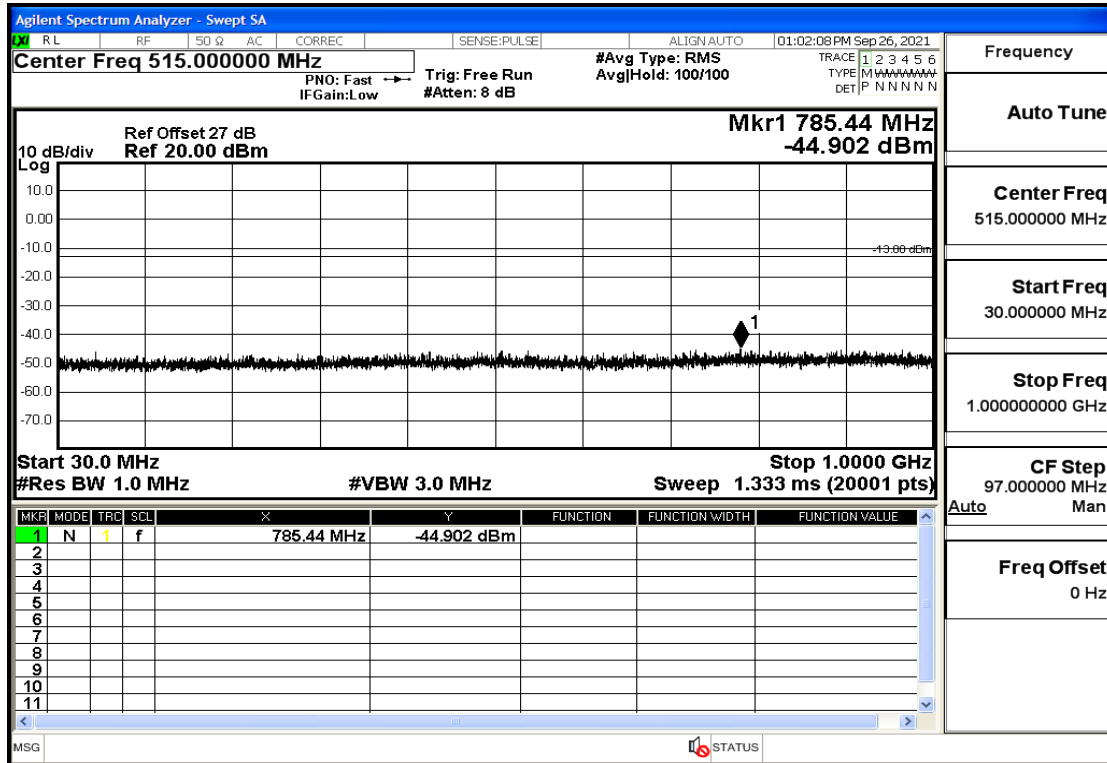

OB66-3-1745-QPSK-1#0@30mHz-1GHz@Pass