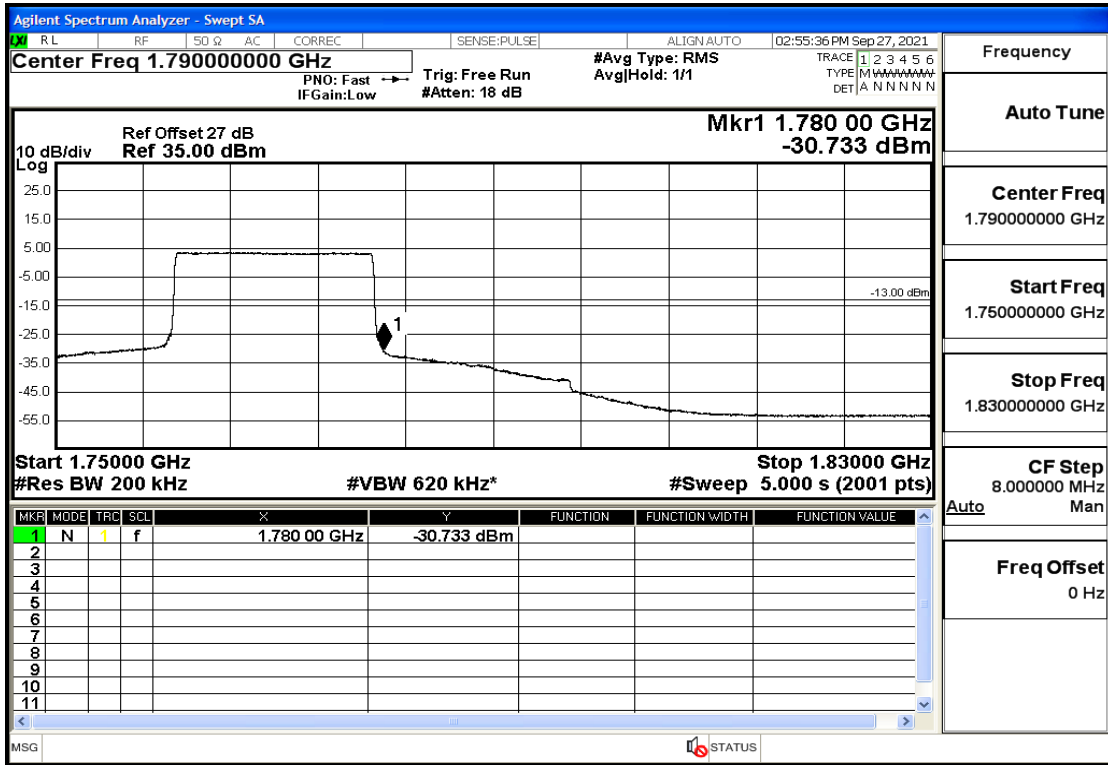

Band66-20-1770-QPSK-100#LOW@Pass