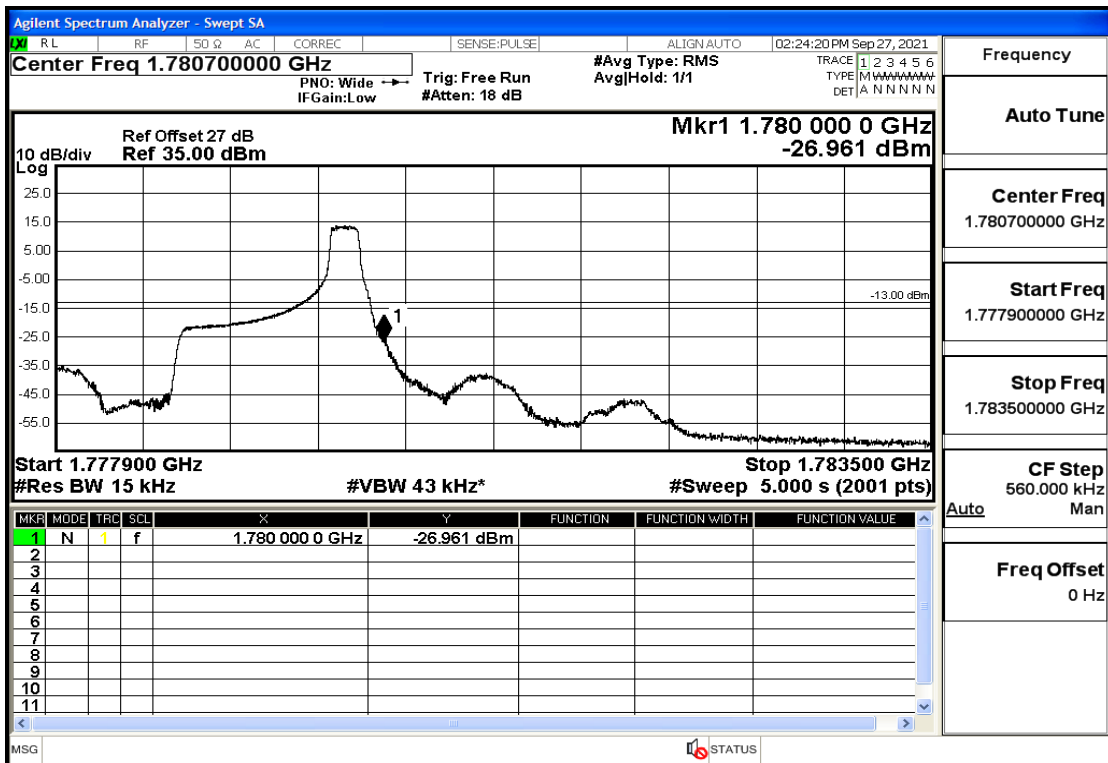

Band66-1.4-1779.3-QPSK-1#HIGH@Pass