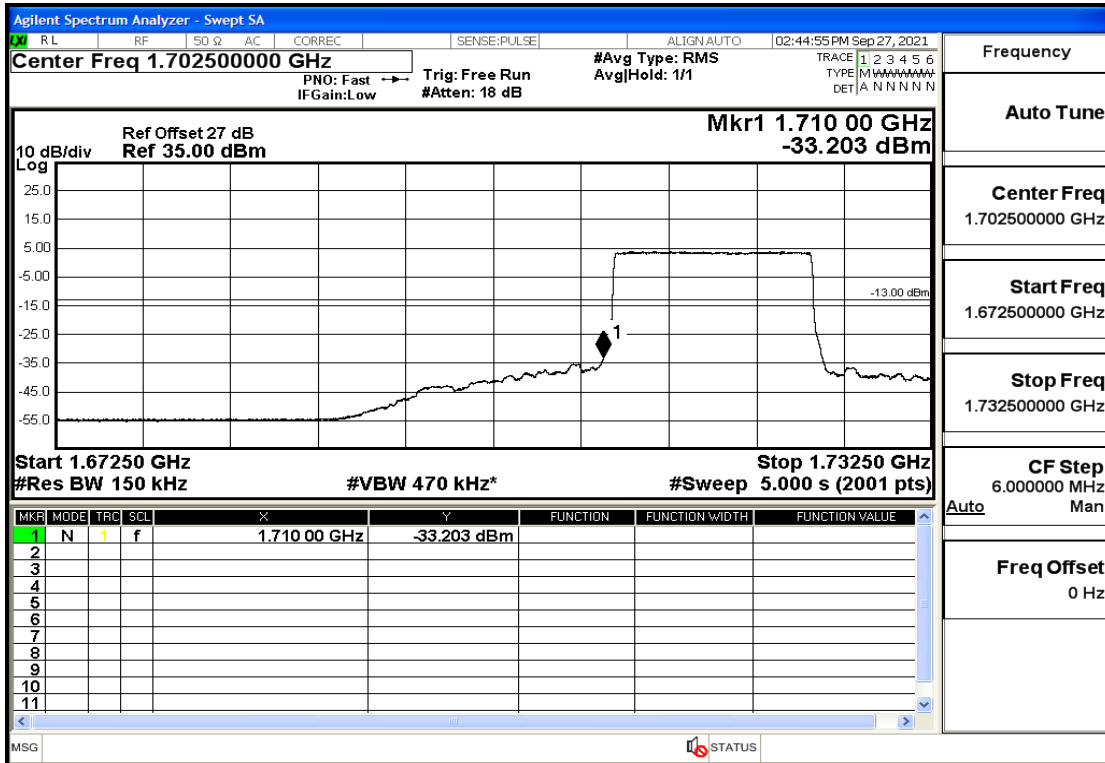

RF Test Data for LTE (Conducted Measurement)

Product Name: Real-time temperature logger

Trade Mark: Frigga

Test Model: V5C Non-Li(4G-60)

Sample ID: TZ220603347-1#

FCC ID: 2ATWZ-V5X4G

Environmental Conditions

Band66-10-1715-16QAM-1#LOW@Pass

Band66-10-1775-QPSK-50#LOW@Pass

Band66-10-1775-QPSK-1#HIGH@Pass

Band66-10-1775-16QAM-12#HIGH@Pass

Band66-10-1775-16QAM-1#HIGH@Pass

Band66-15-1717.5-QPSK-75#LOW@Pass

Band66-15-1717.5-QPSK-1#LOW@Pass