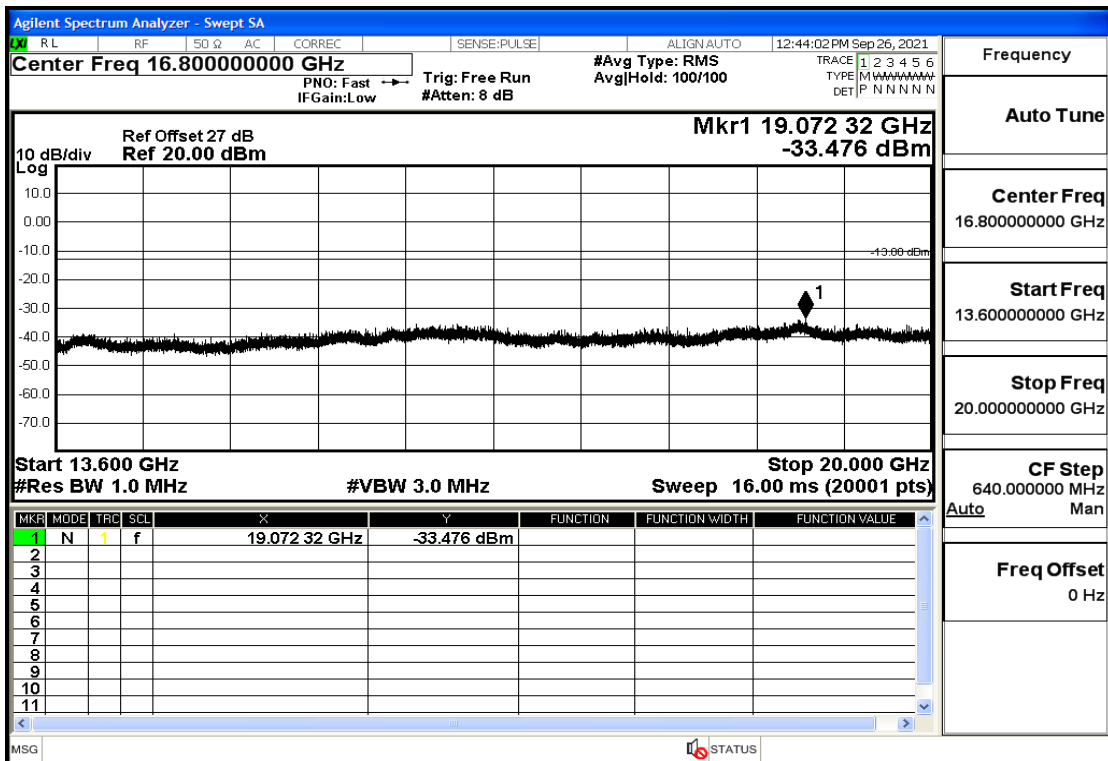

OB66-1.4-1710.7-QPSK-1#5@13.6GHz-20GHz@Pass