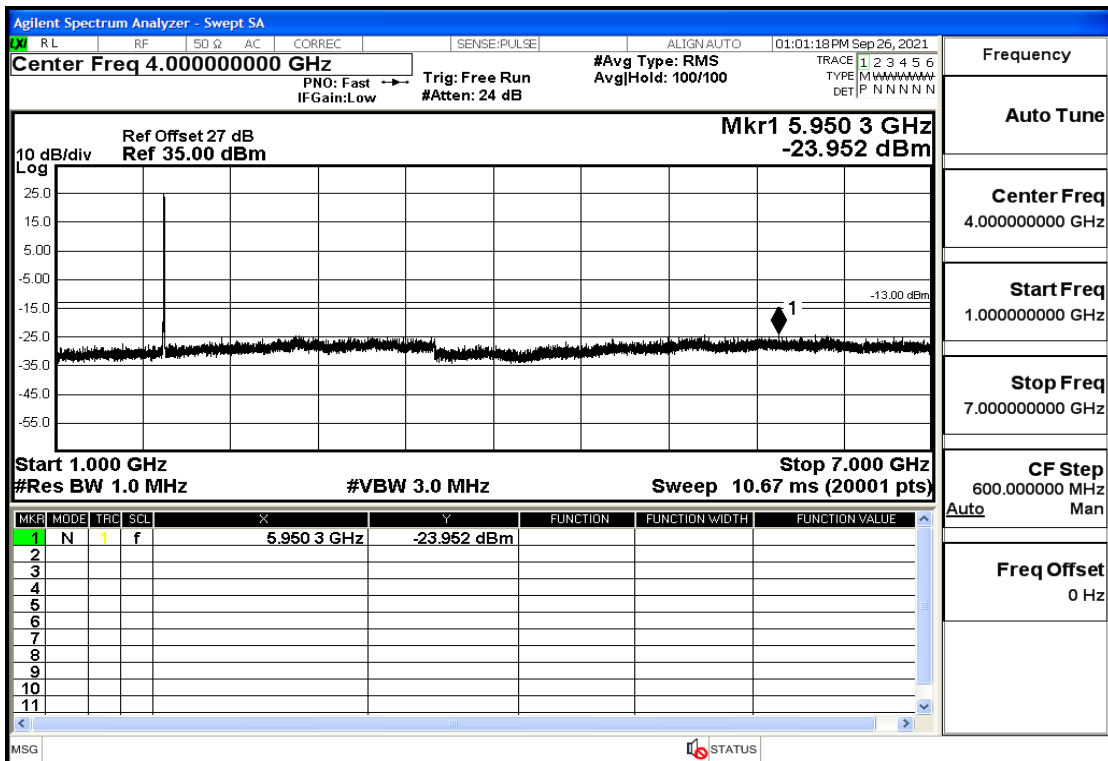

OB66-3-1745-QPSK-15#0@1GHz-7GHz@Pass