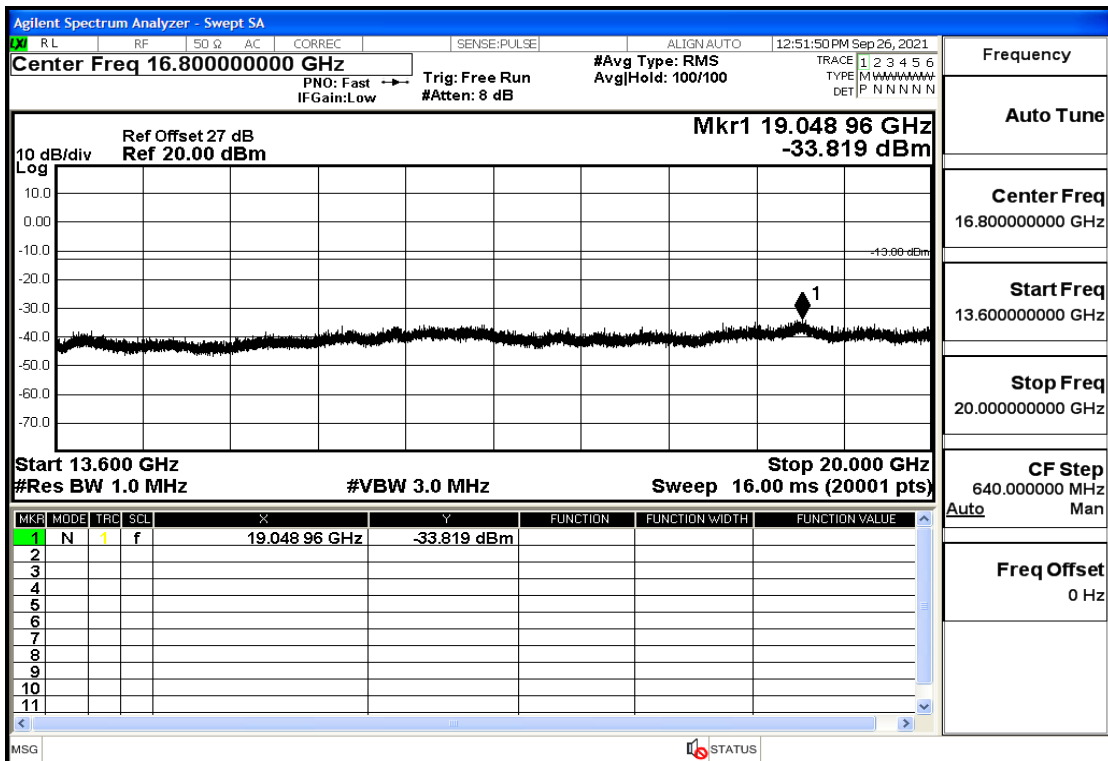

OB66-1.4-1745-QPSK-1#5@13.6GHz-20GHz@Pass