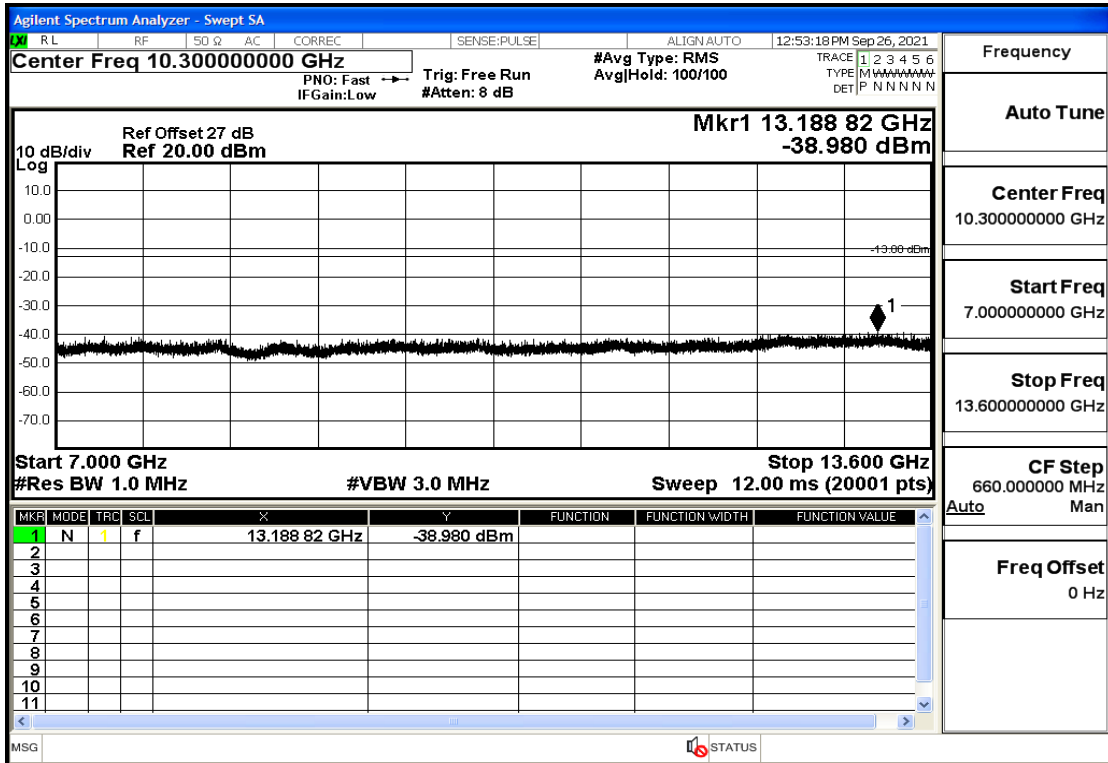

OB66-1.4-1779.3-QPSK-6#0@7GHz-13.6GHz@Pass