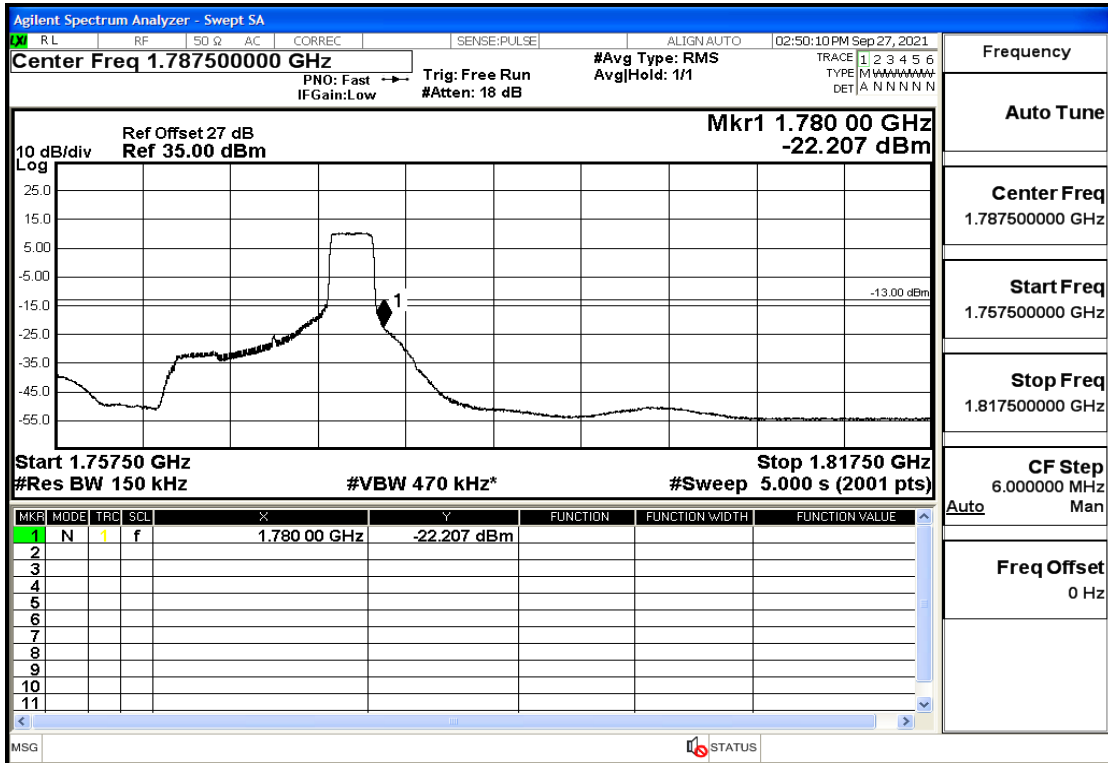

Band66-15-1772.5-16QAM-16#HIGH@Pass