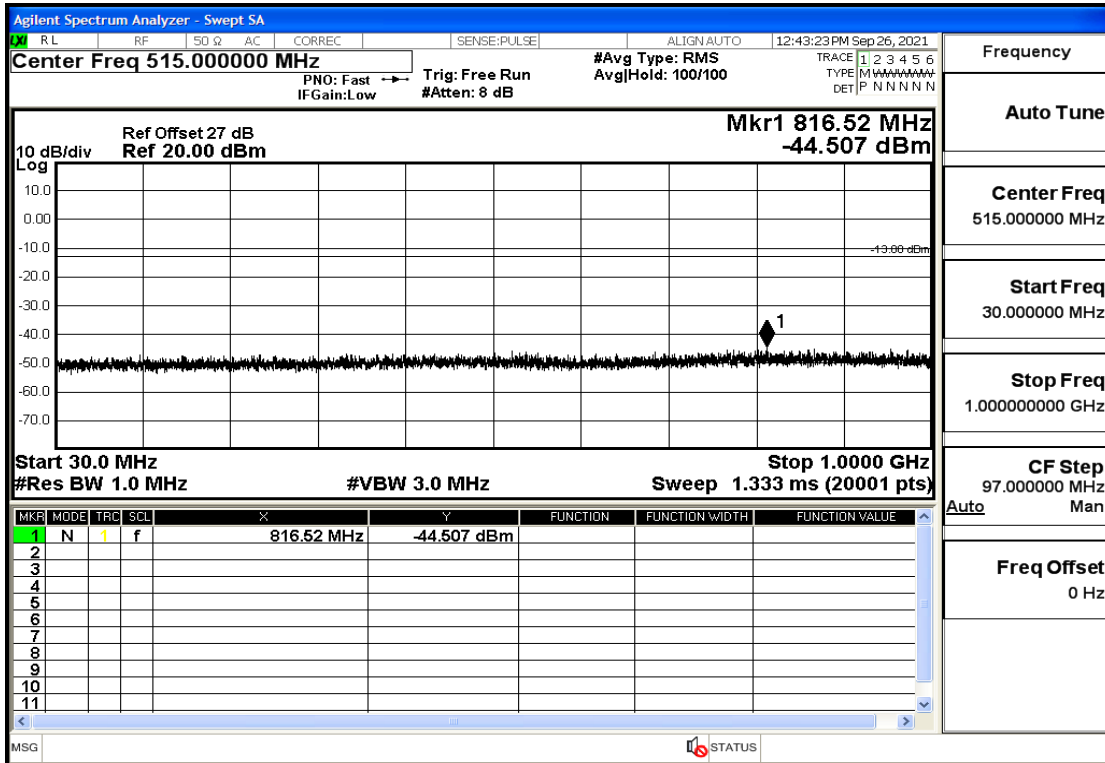

OB66-1.4-1710.7-QPSK-1#5@30mHz-1GHz@Pass