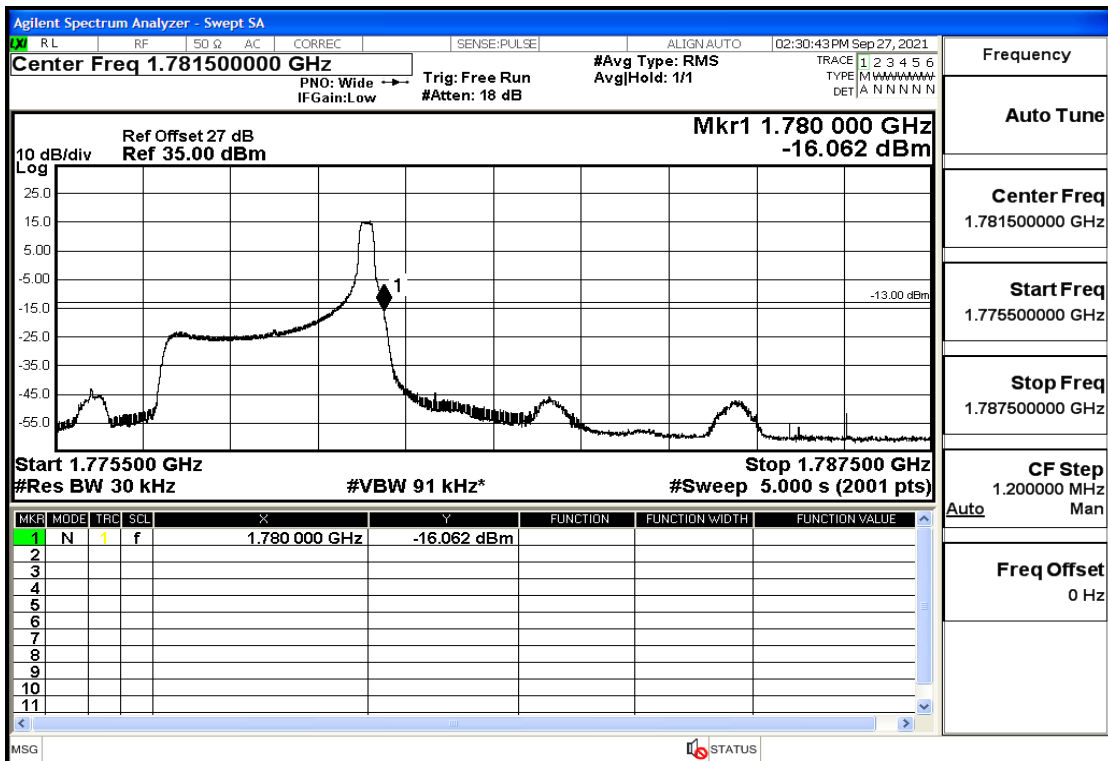

Band66-3-1778.5-16QAM-1#HIGH@Pass