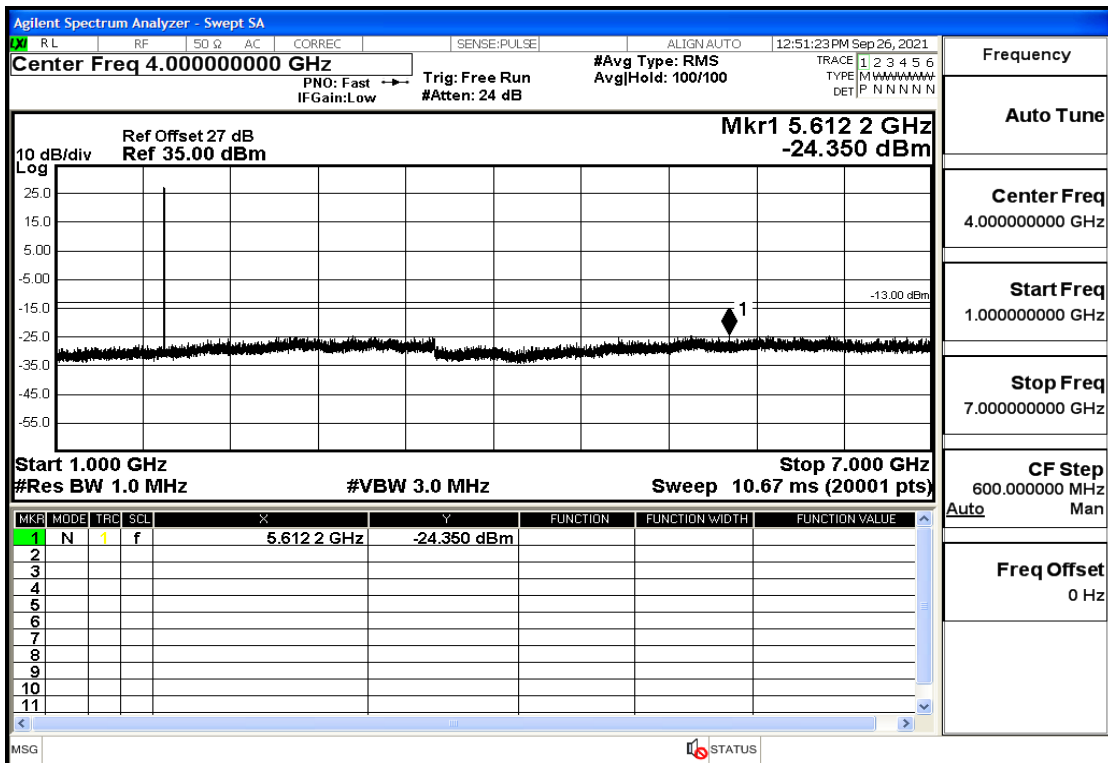

OB66-1.4-1745-QPSK-1#5@1GHz-7GHz@Pass