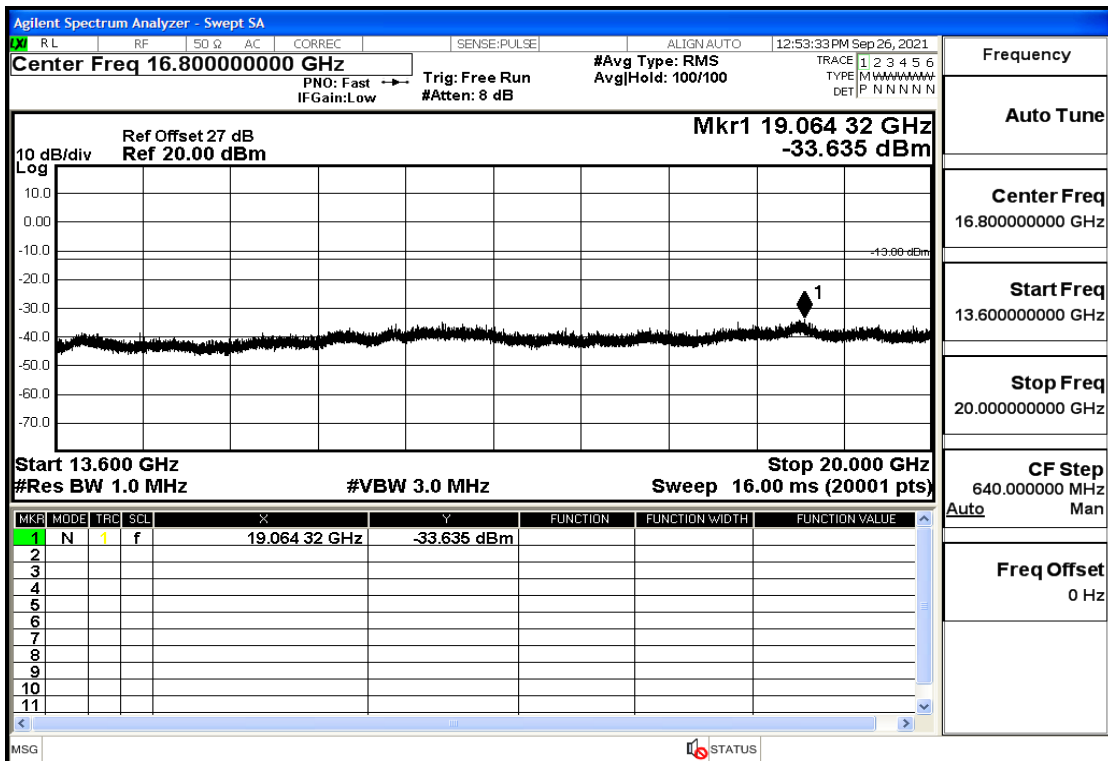

OB66-1.4-1779.3-QPSK-6#0@13.6GHz-20GHz@Pass