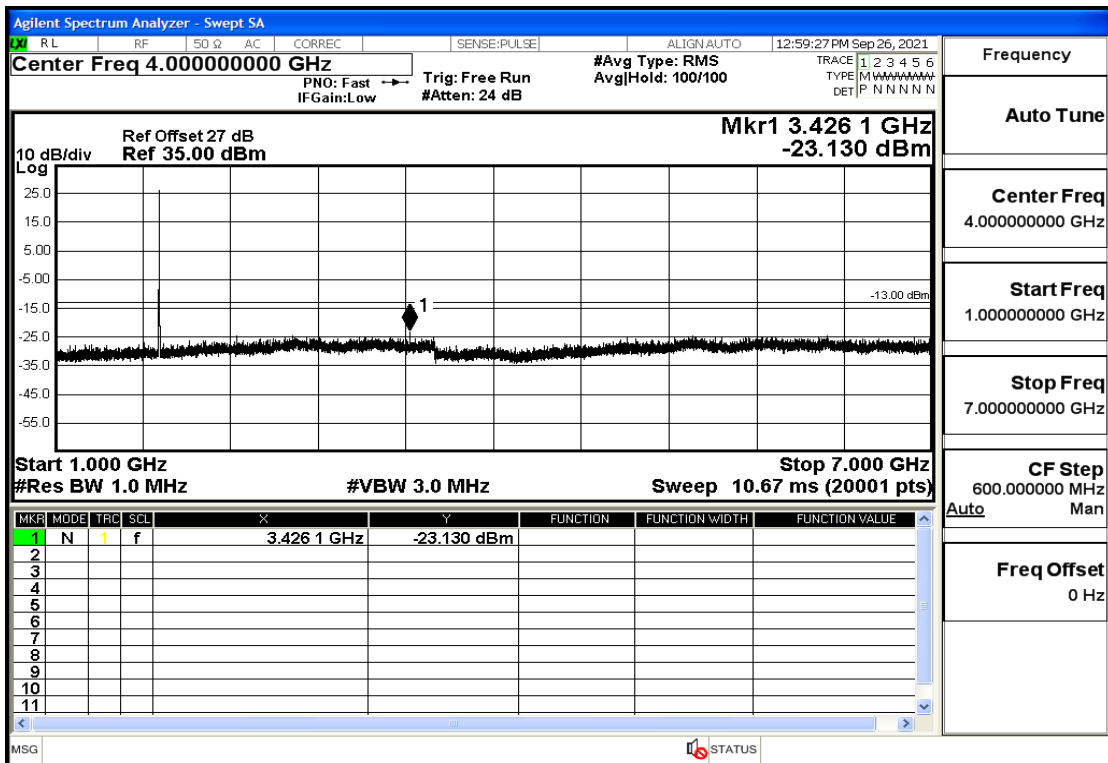

OB66-3-1711.5-QPSK-1#14@1GHz-7GHz@Pass