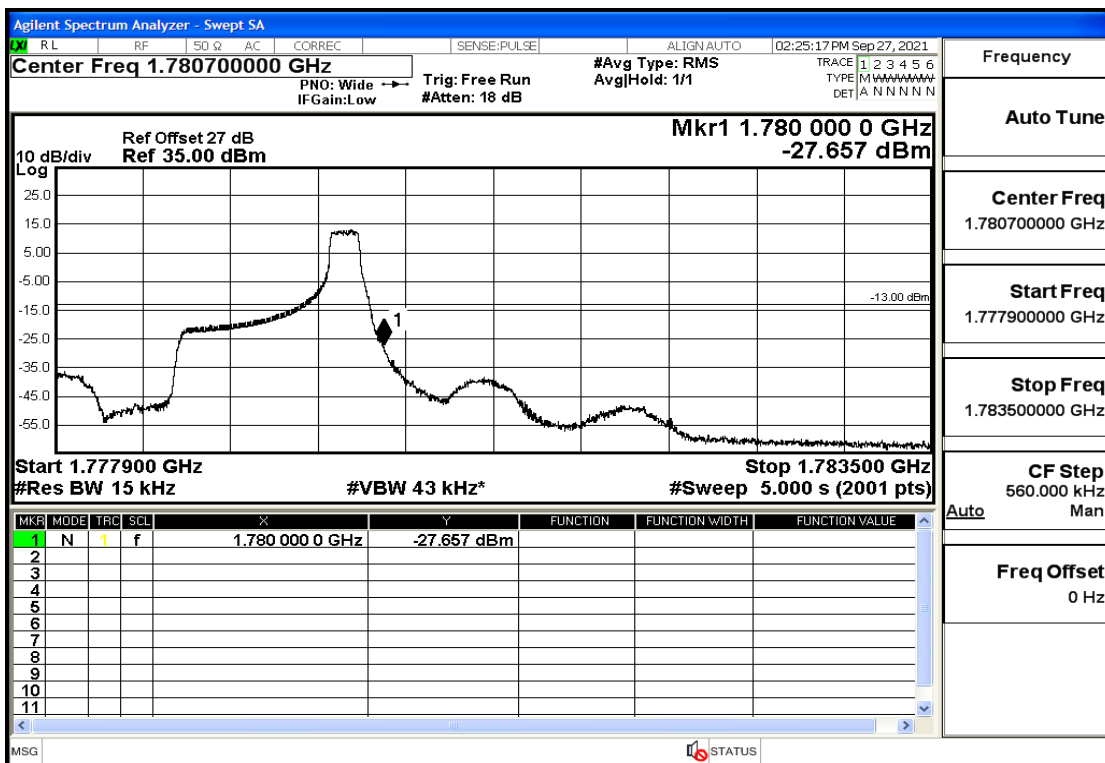

Band66-1.4-1779.3-16QAM-1#HIGH@Pass