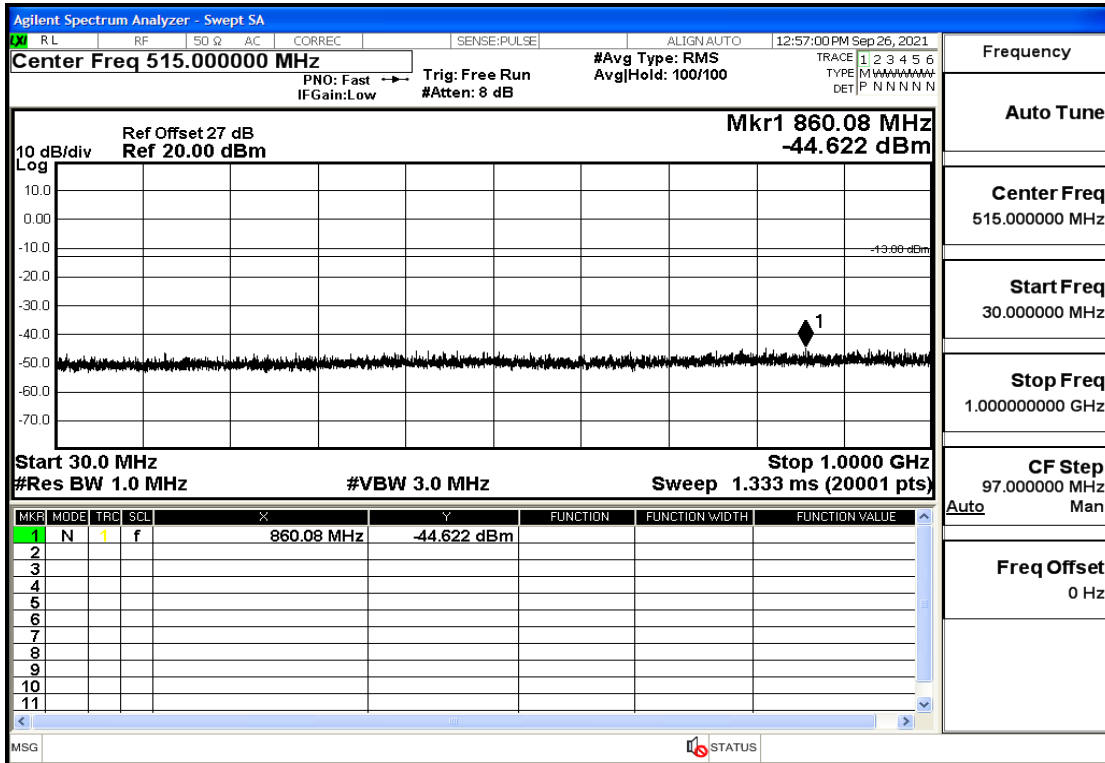

OB66-3-1711.5-QPSK-15#0@30mHz-1GHz@Pass