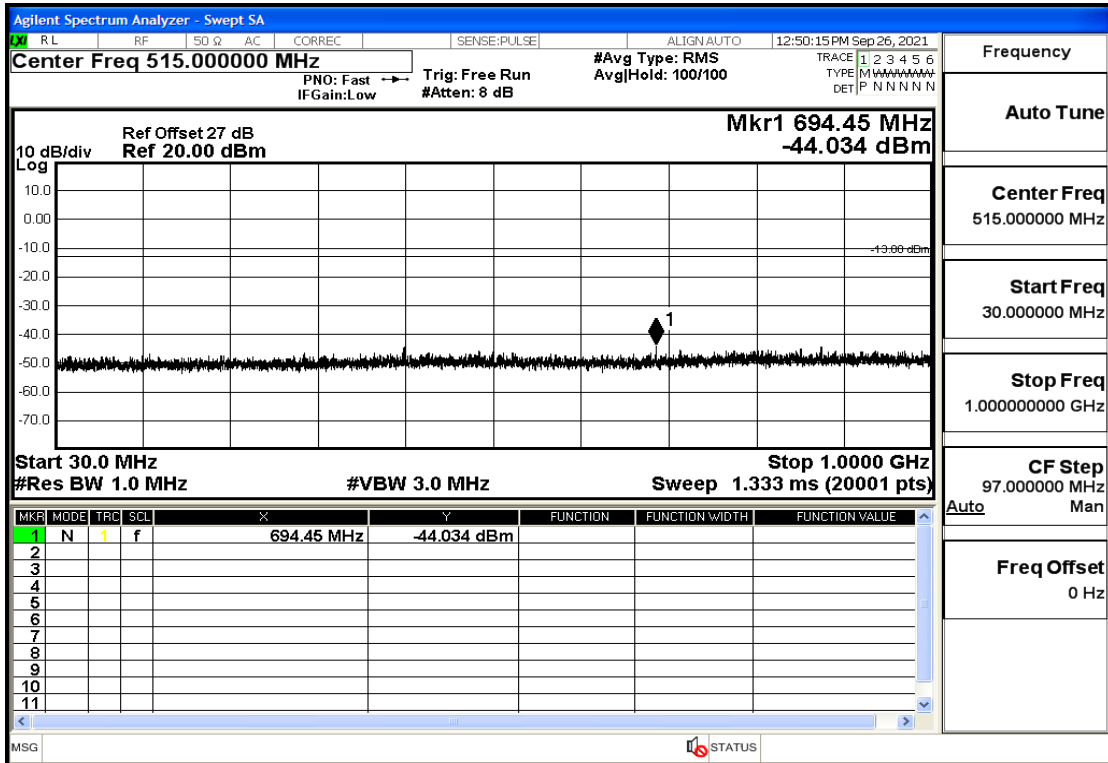

OB66-1.4-1745-QPSK-1#0@30mHz-1GHz@Pass