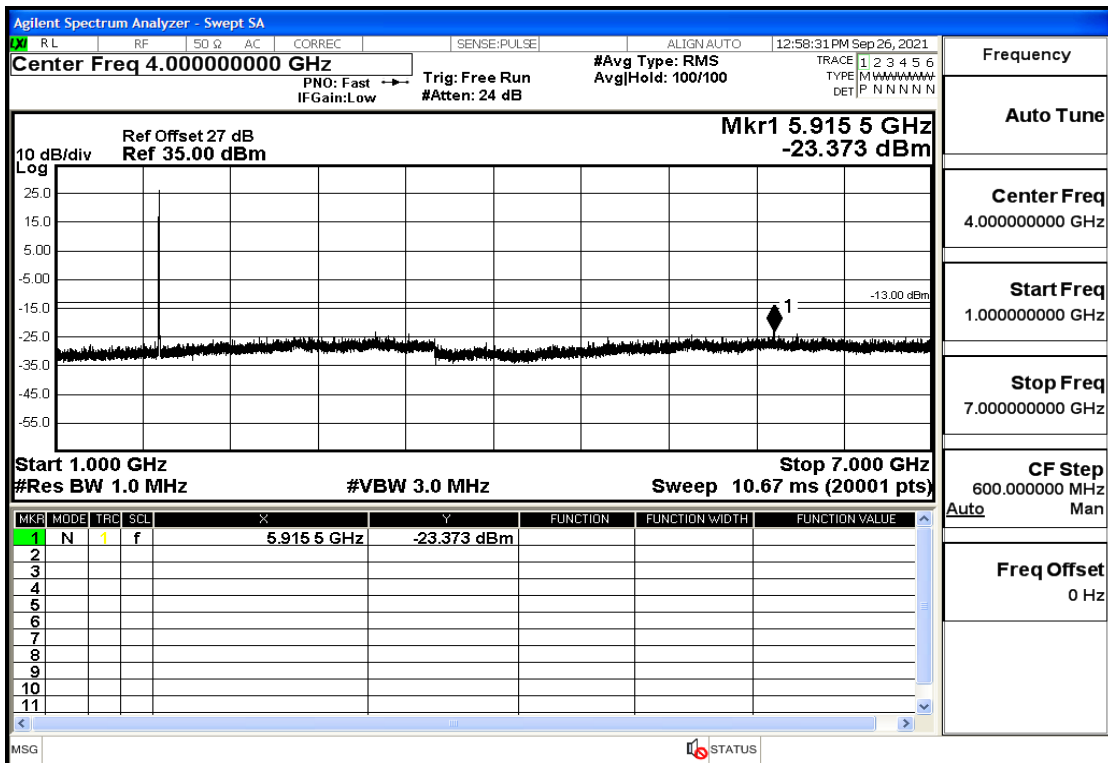

OB66-3-1711.5-QPSK-1#0@1GHz-7GHz@Pass