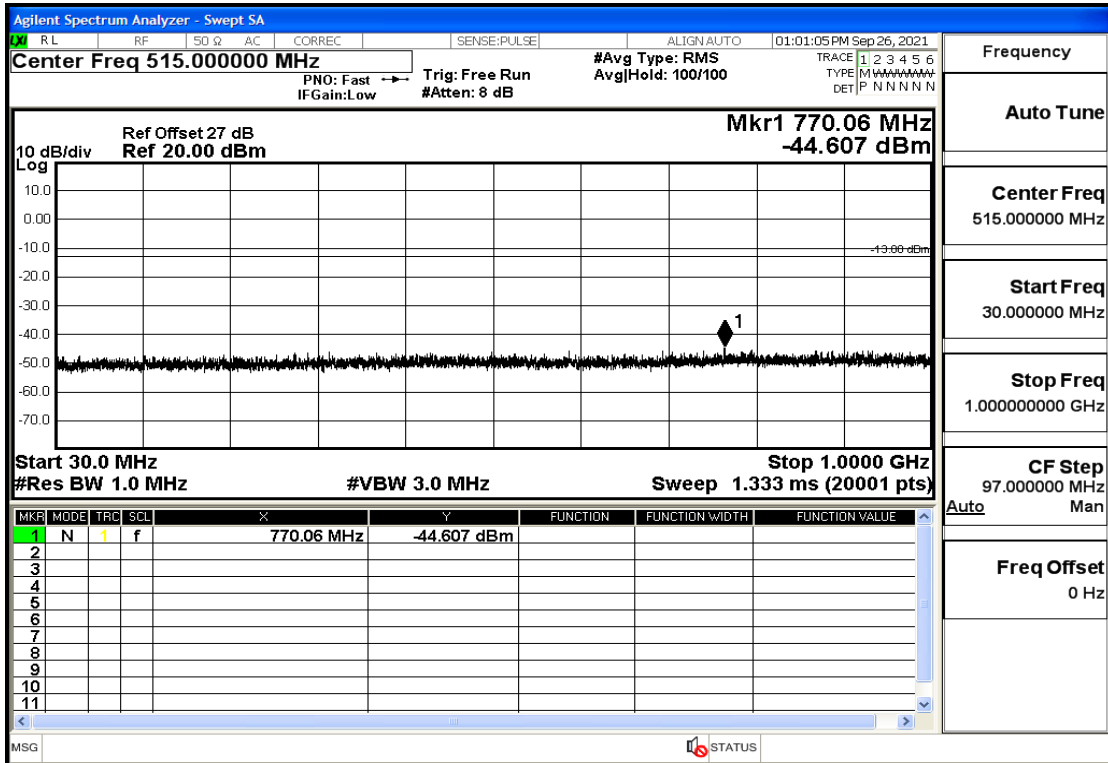

OB66-3-1745-QPSK-15#0@30mHz-1GHz@Pass