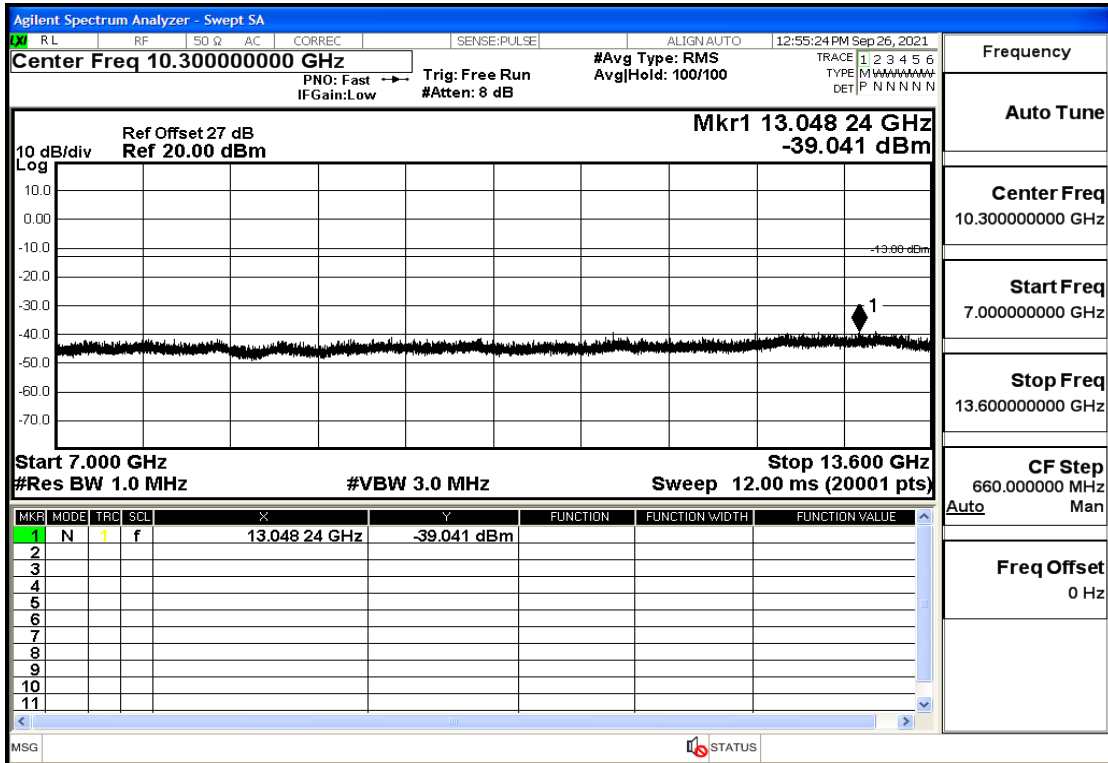

OB66-1.4-1779.3-QPSK-1#5@7GHz-13.6GHz@Pass