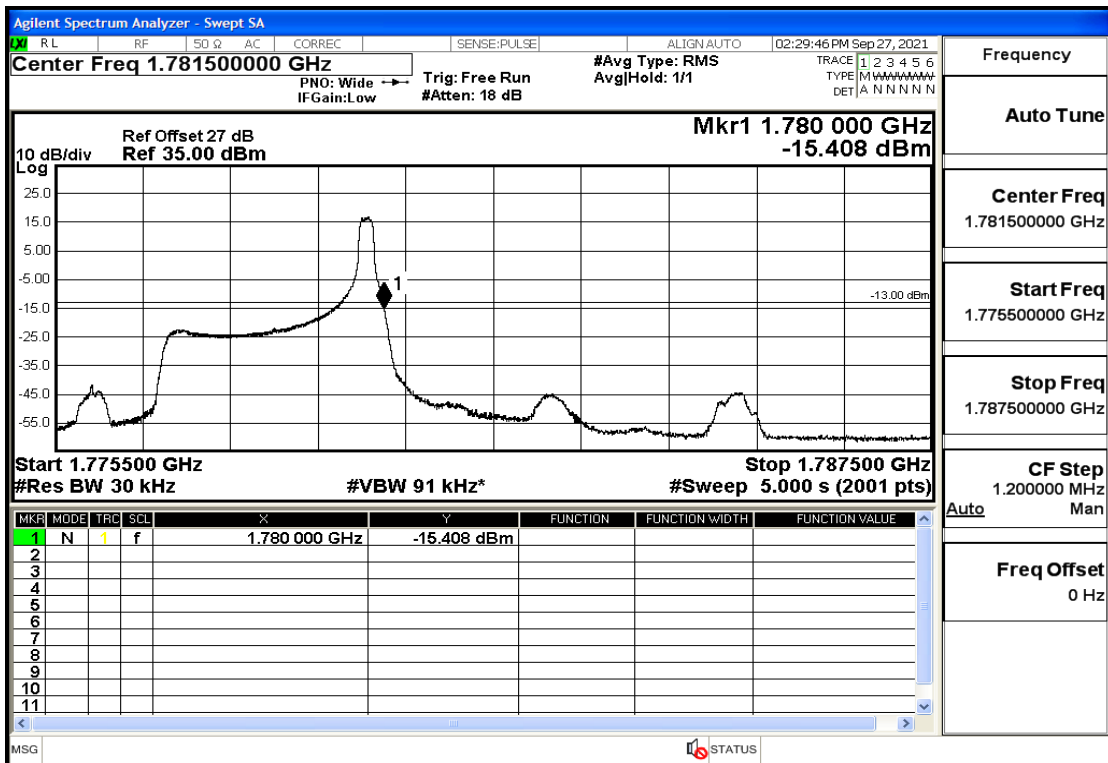

Band66-3-1778.5-QPSK-1#HIGH@Pass