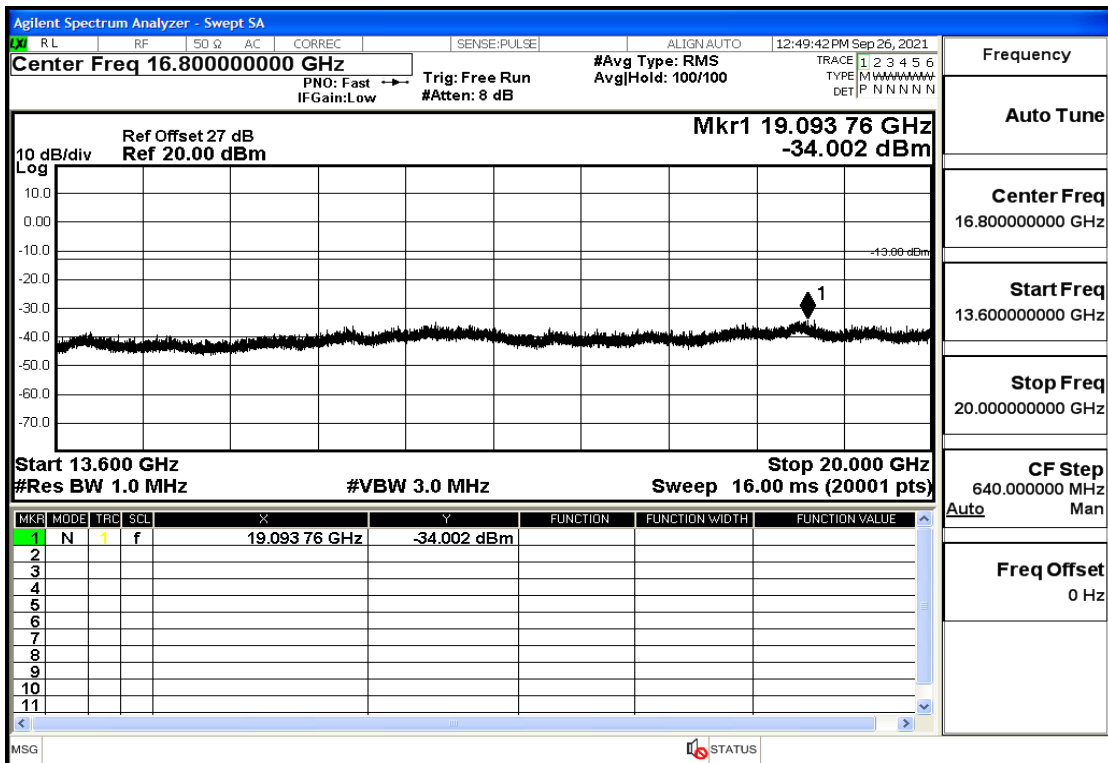

OB66-1.4-1745-QPSK-6#0@13.6GHz-20GHz@Pass