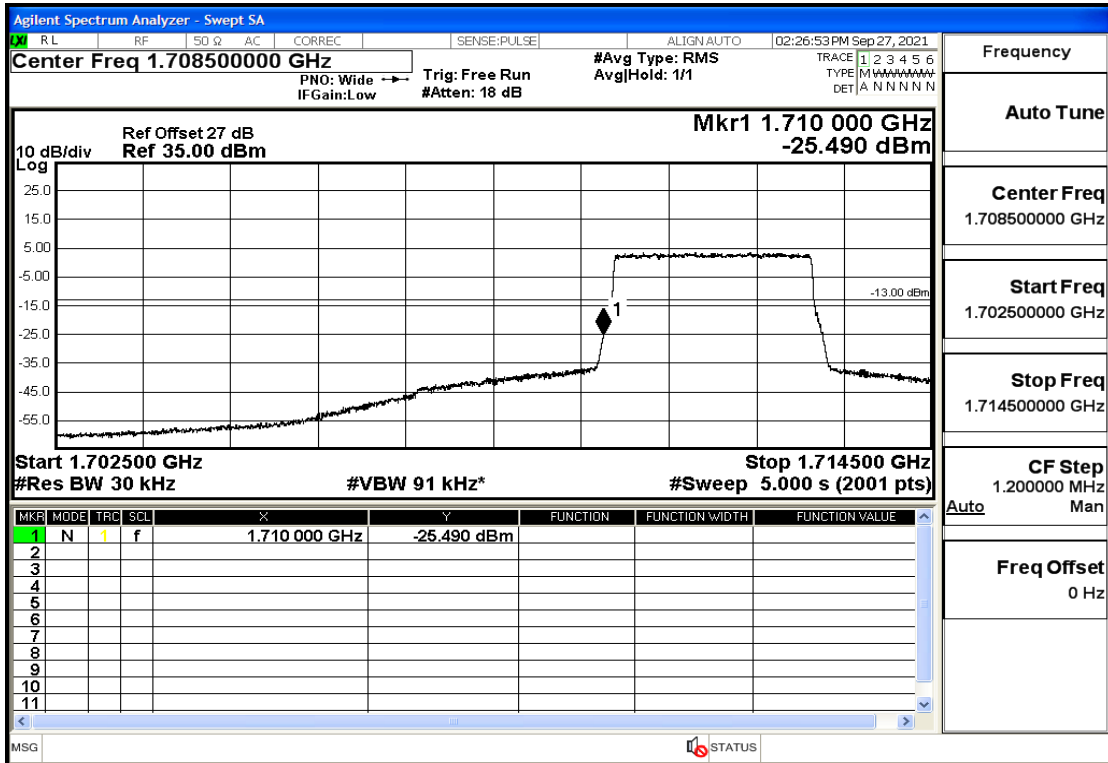

Band66-3-1711.5-16QAM-15#LOW@Pass