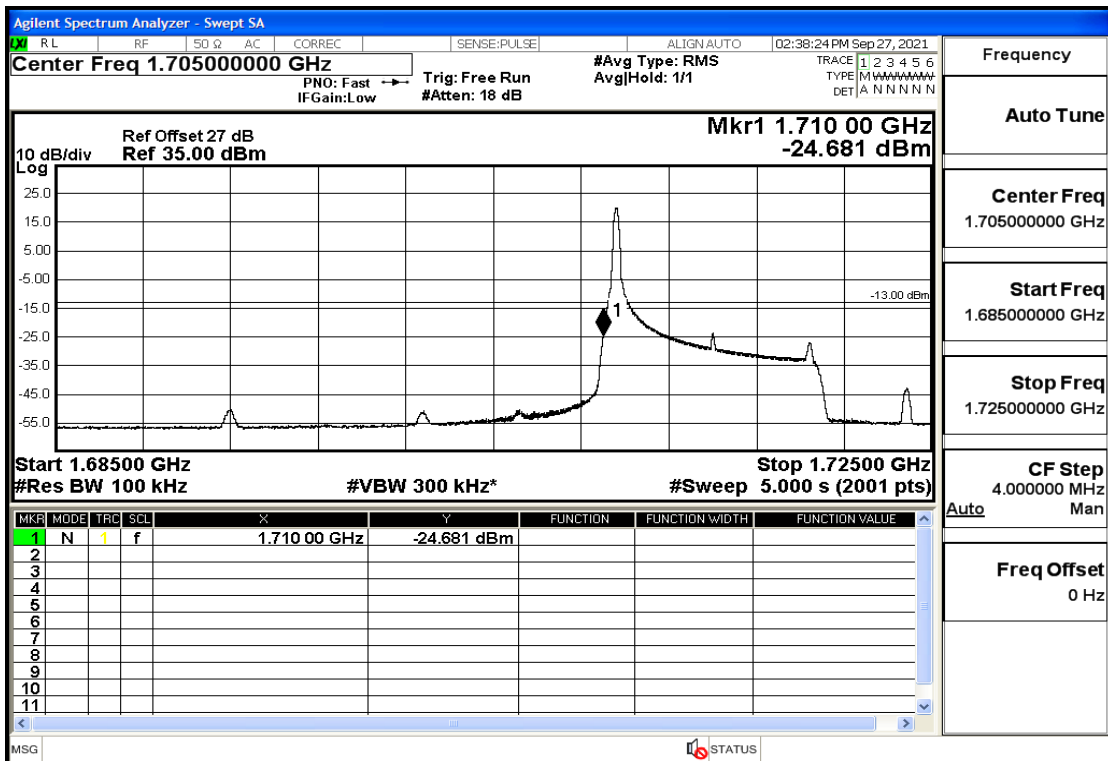

Band66-10-1715-16QAM-1#LOW@Pass