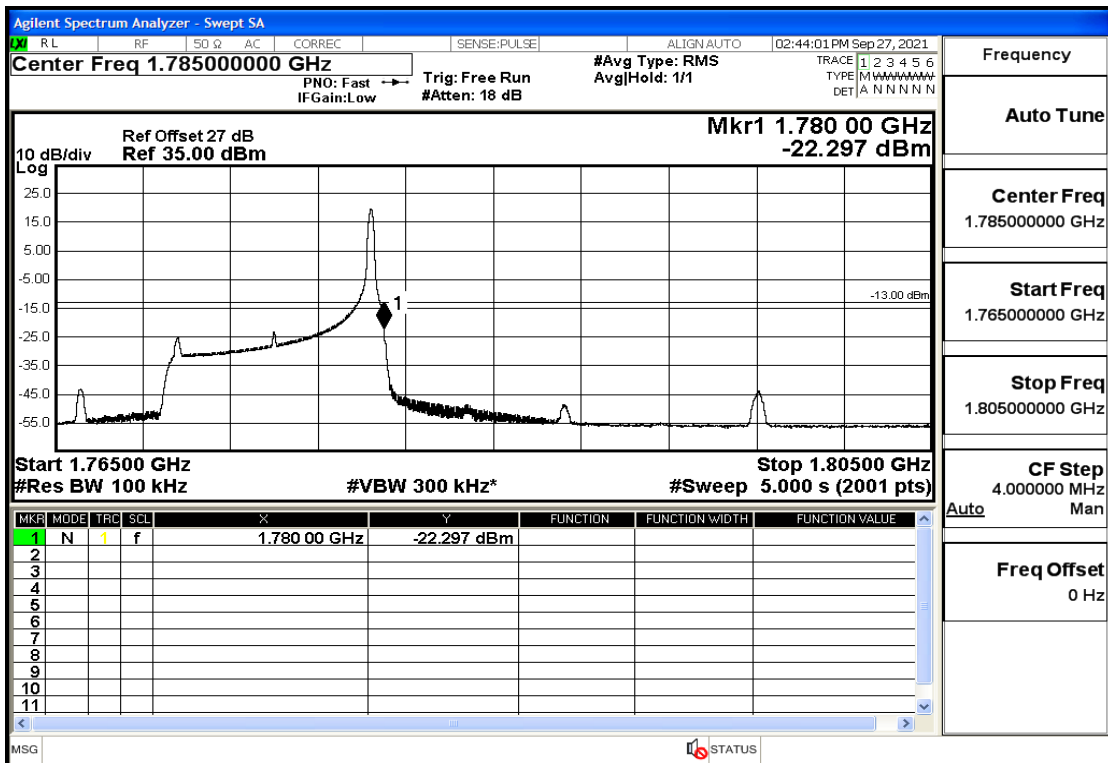

Band66-10-1775-16QAM-1#HIGH@Pass