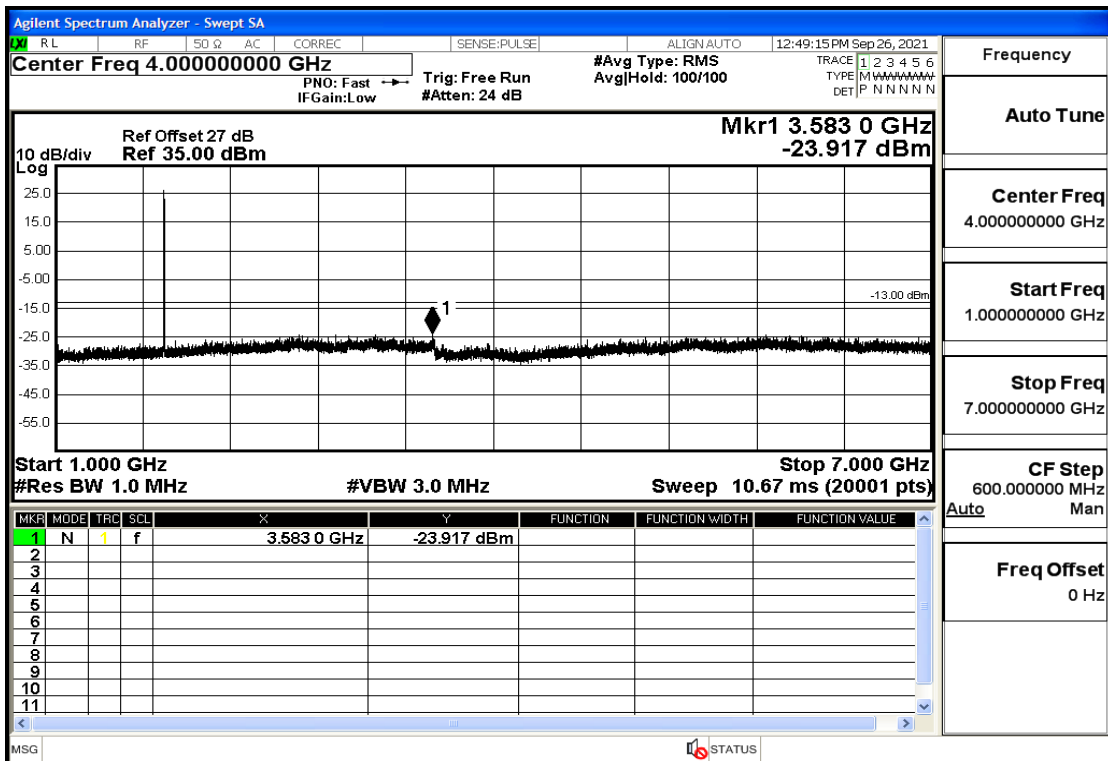

OB66-1.4-1745-QPSK-6#0@1GHz-7GHz@Pass