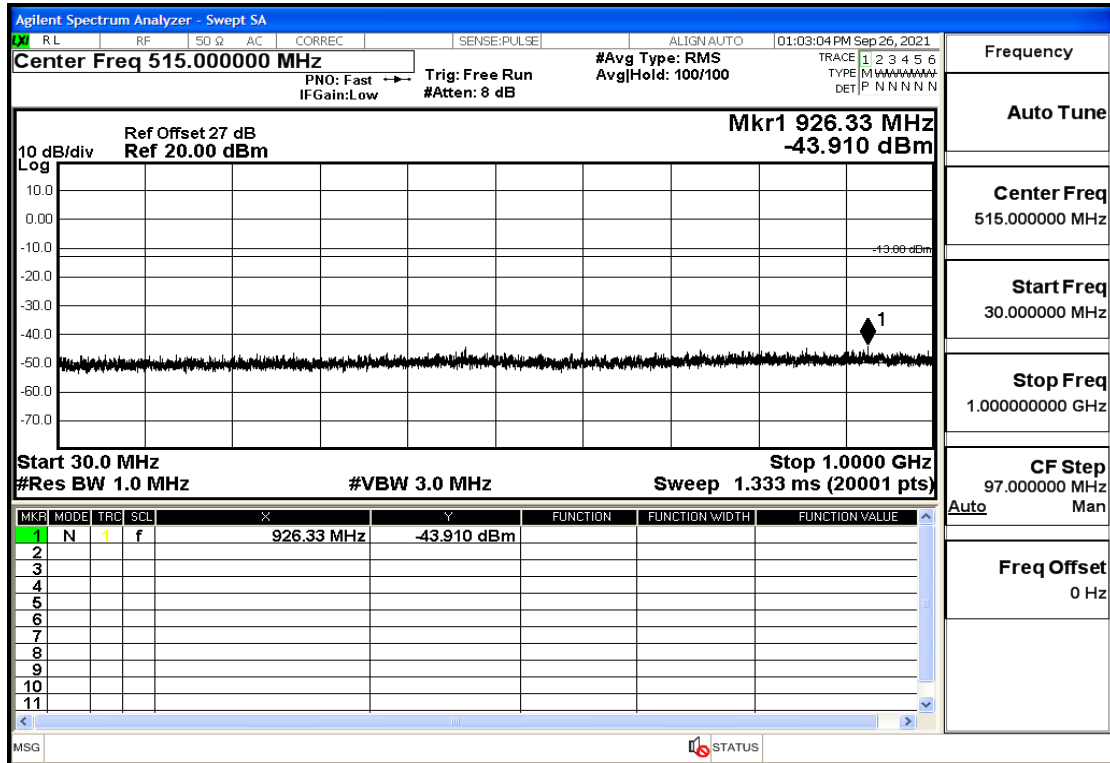

OB66-3-1745-QPSK-1#14@30mHz-1GHz@Pass