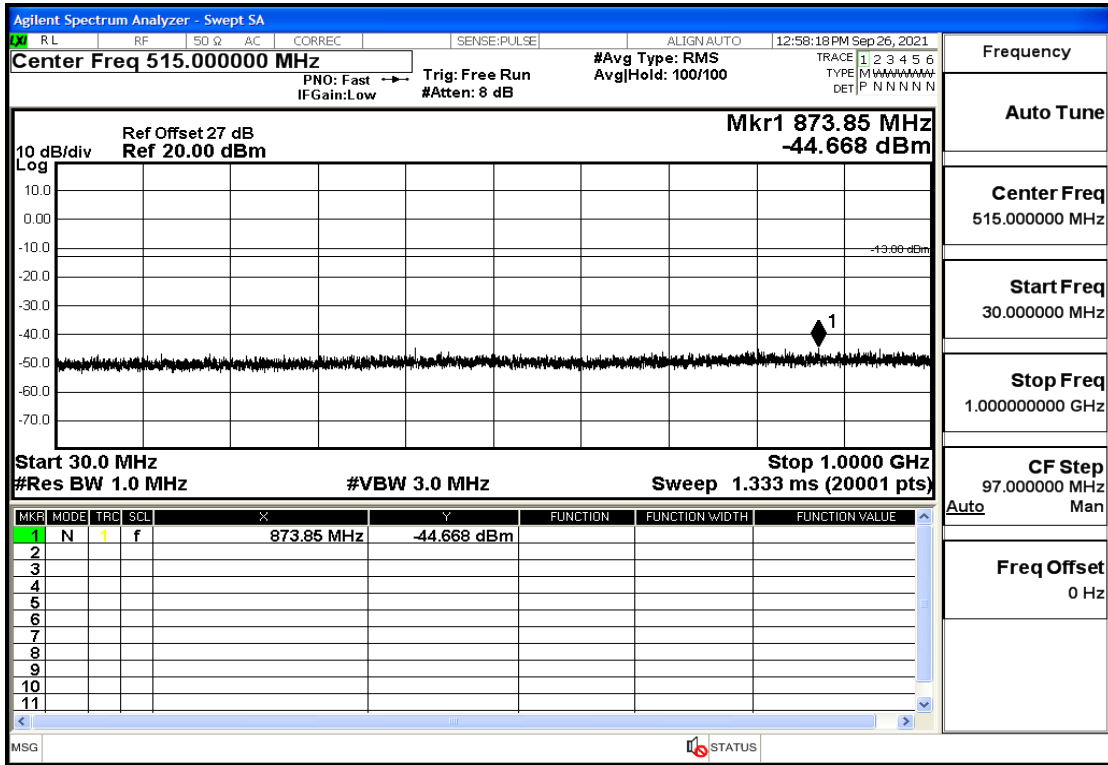

OB66-3-1711.5-QPSK-1#0@30mHz-1GHz@Pass