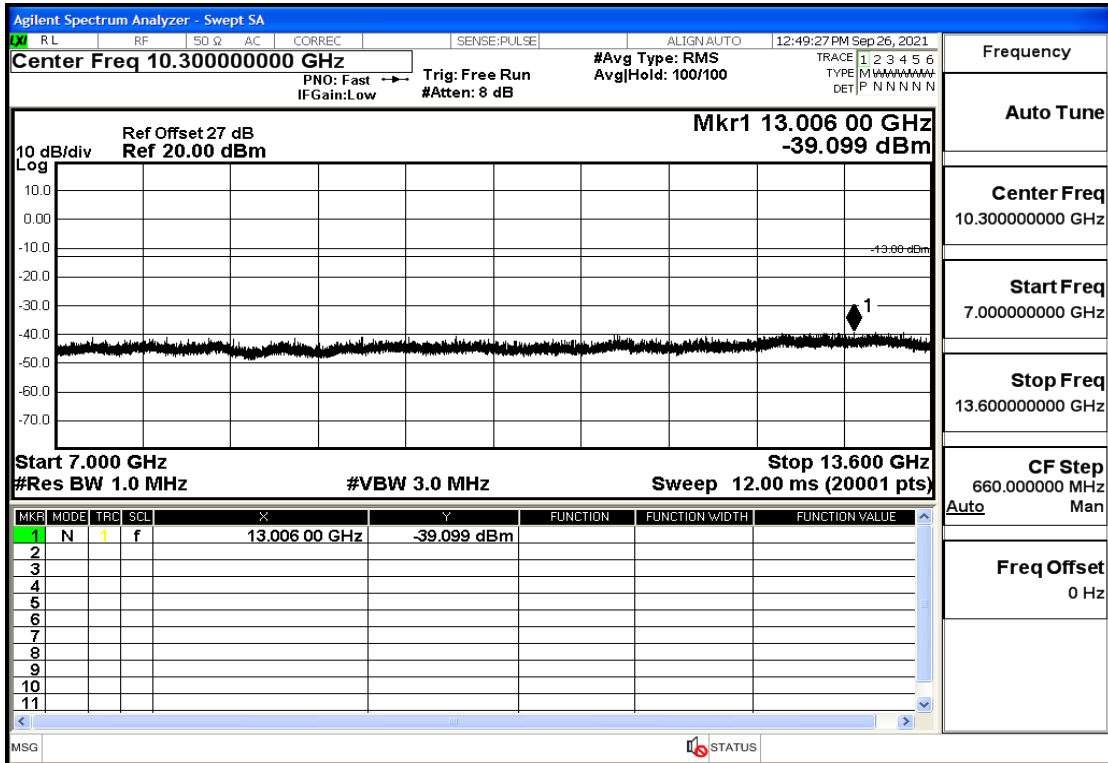

OB66-1.4-1745-QPSK-6#0@7GHz-13.6GHz@Pass