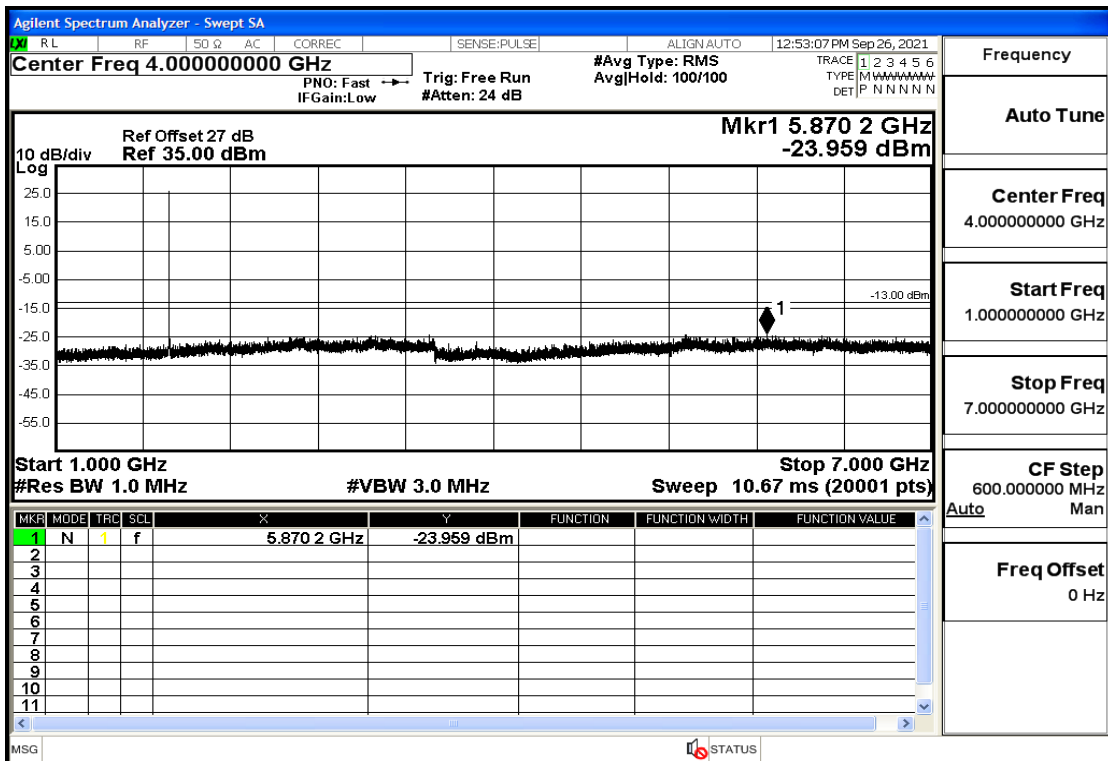

OB66-1.4-1779.3-QPSK-6#0@1GHz-7GHz@Pass