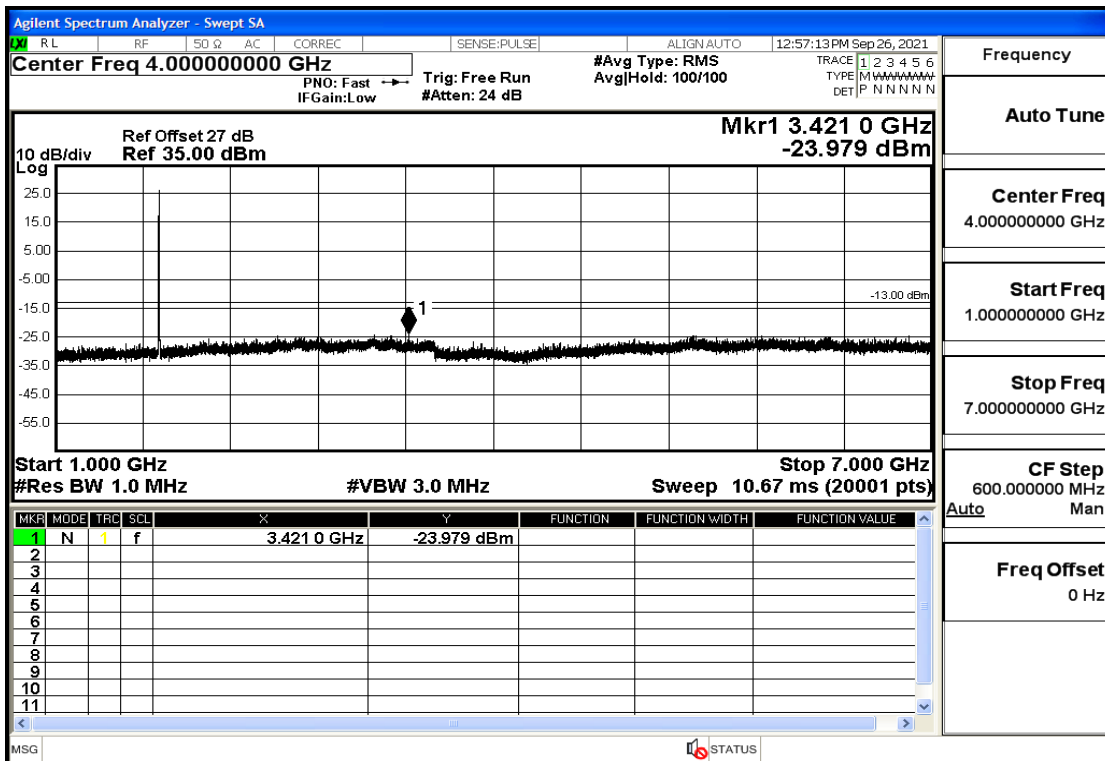

OB66-3-1711.5-QPSK-15#0@1GHz-7GHz@Pass