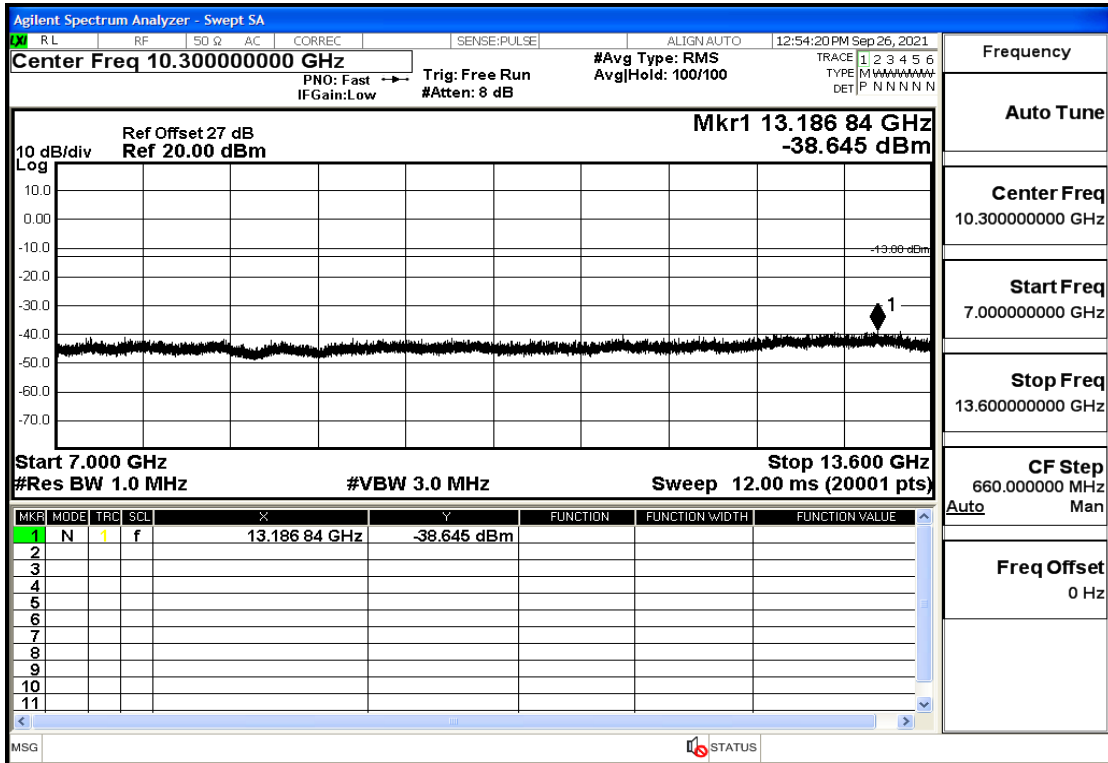

OB66-1.4-1779.3-QPSK-1#0@7GHz-13.6GHz@Pass