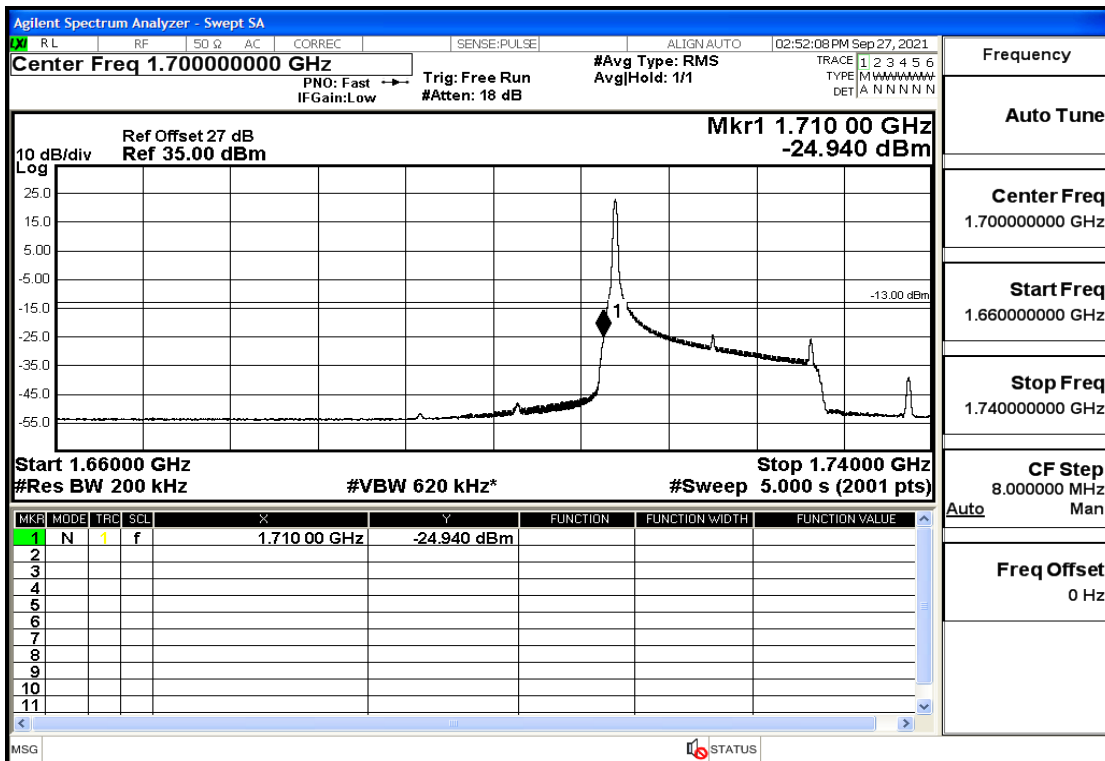

Band66-20-1720-QPSK-1#LOW@Pass