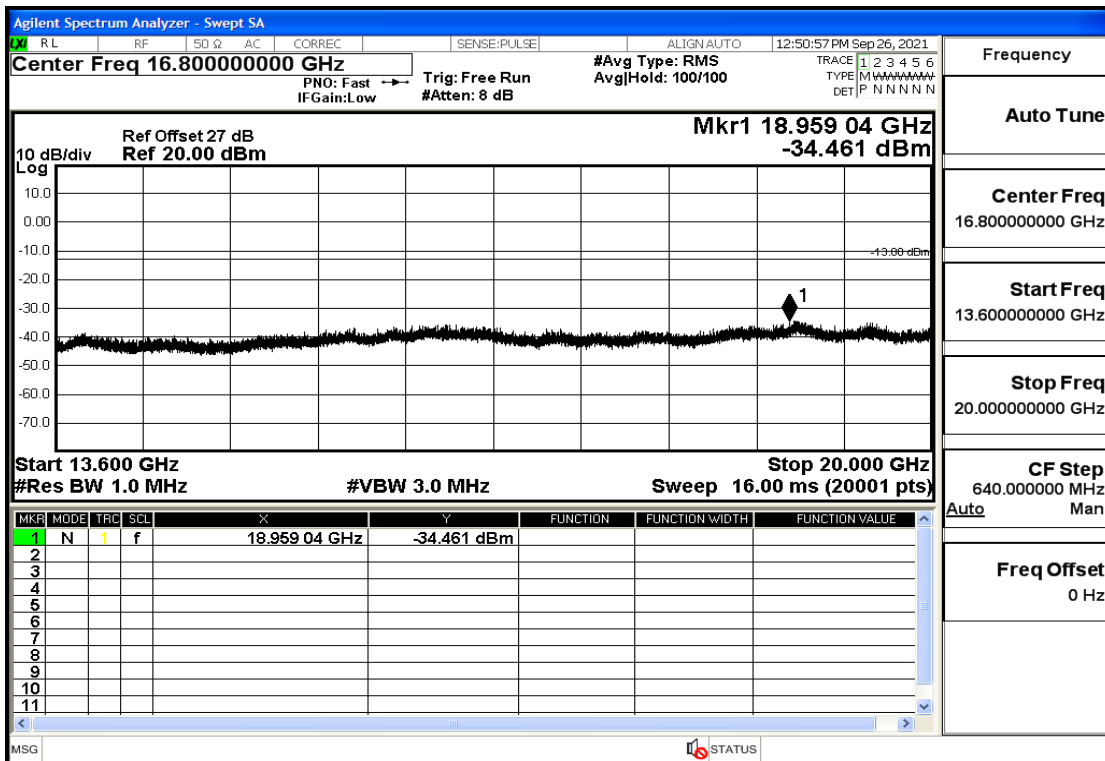

OB66-1.4-1745-QPSK-1#0@13.6GHz-20GHz@Pass