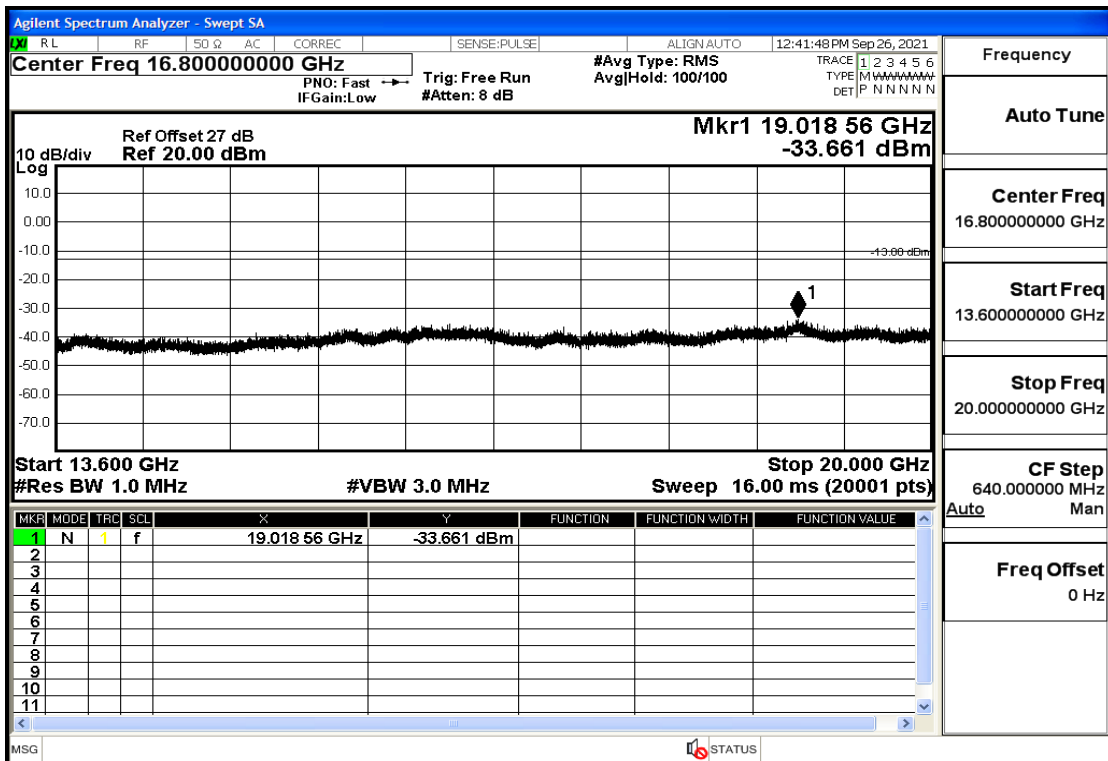

OB66-1.4-1710.7-QPSK-6#0@13.6GHz-20GHz@Pass