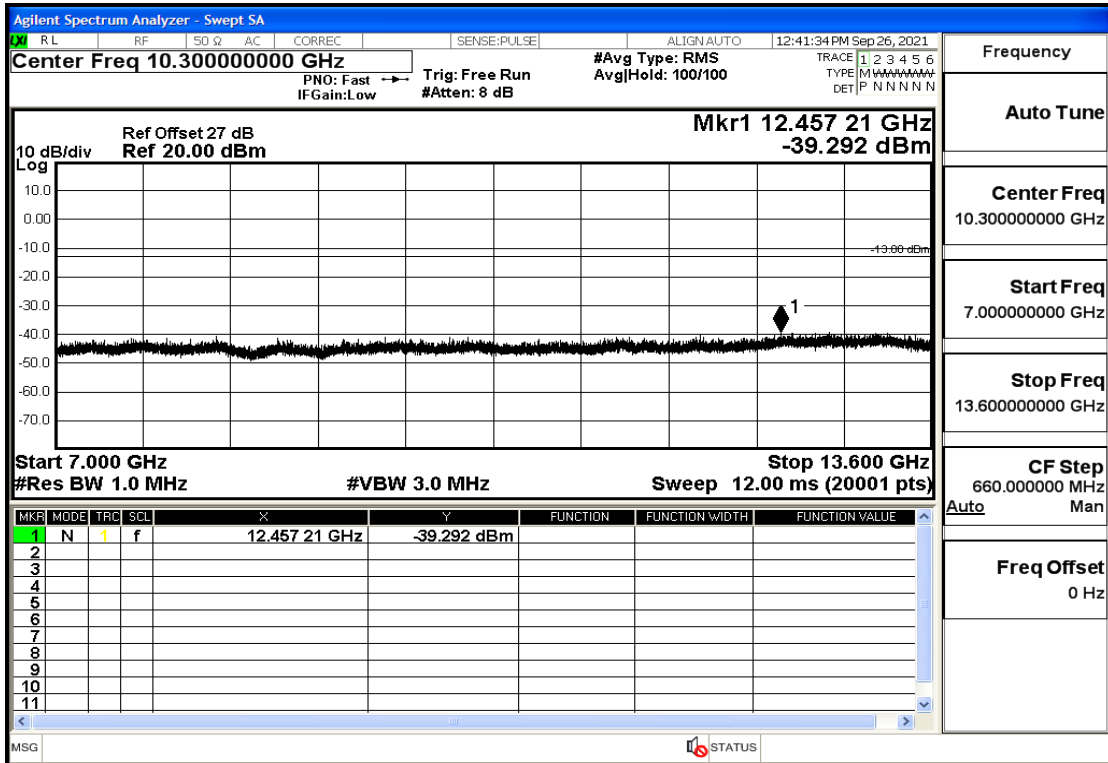

OB66-1.4-1710.7-QPSK-6#0@7GHz-13.6GHz@Pass