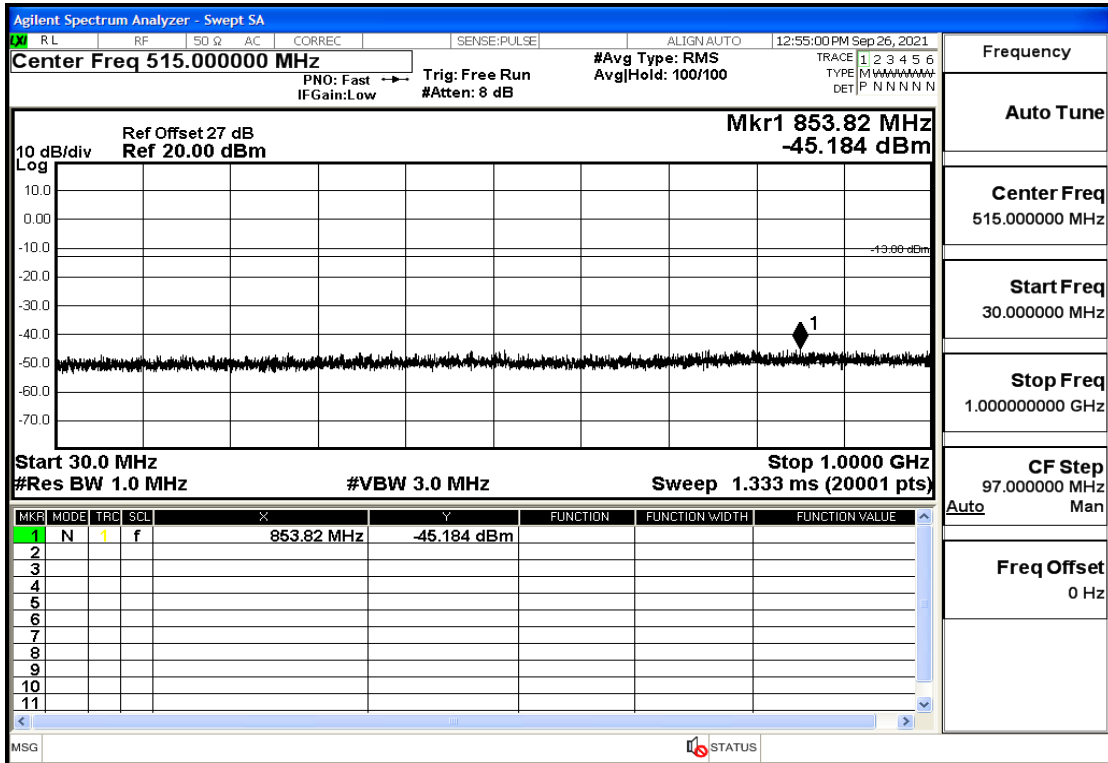

OB66-1.4-1779.3-QPSK-1#5@30mHz-1GHz@Pass