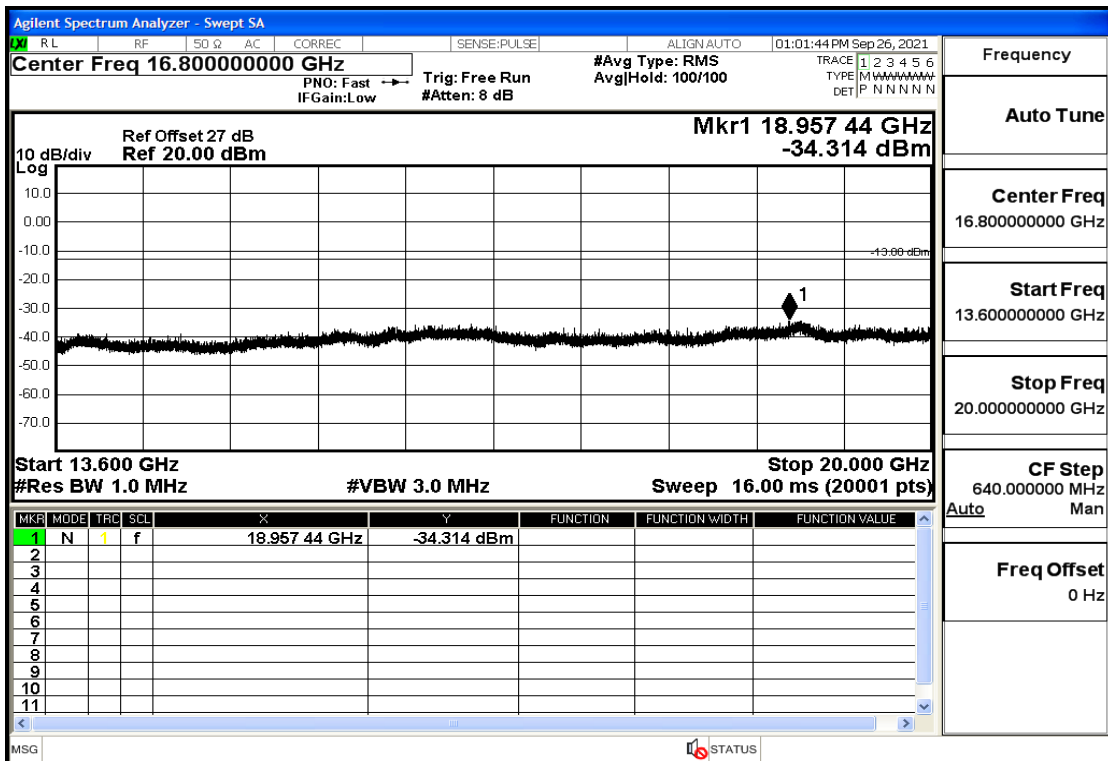

OB66-3-1745-QPSK-15#0@13.6GHz-20GHz@Pass