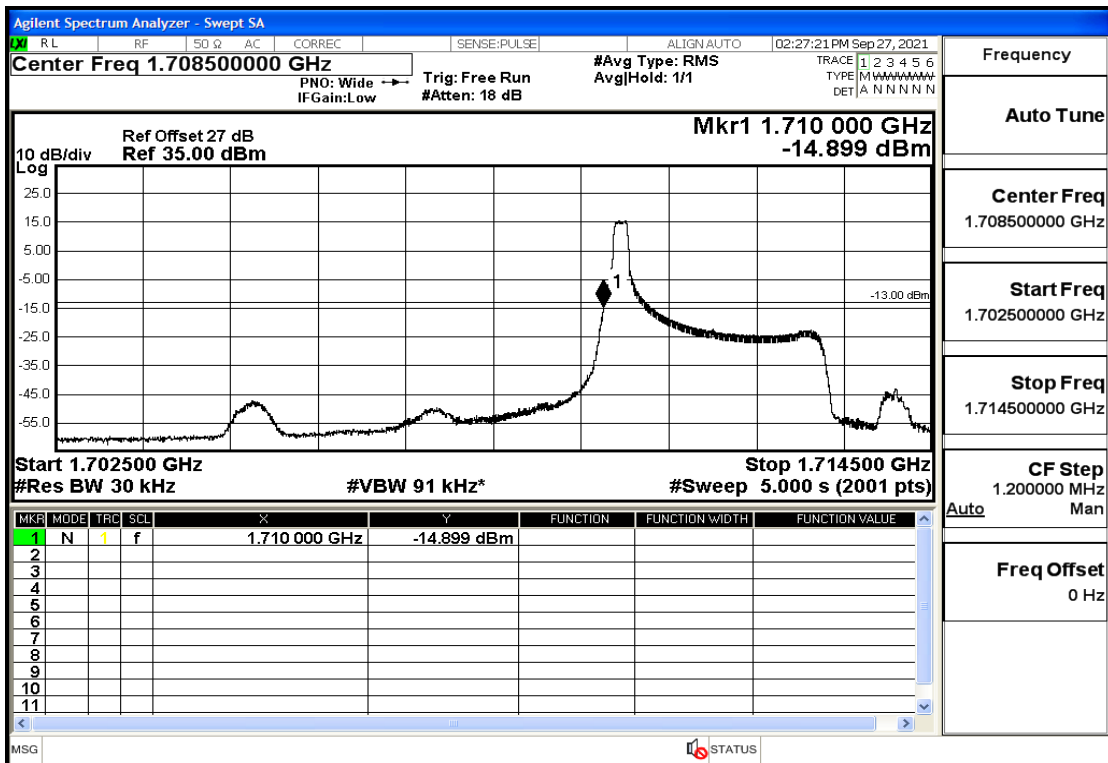

Band66-3-1711.5-16QAM-1#LOW@Pass