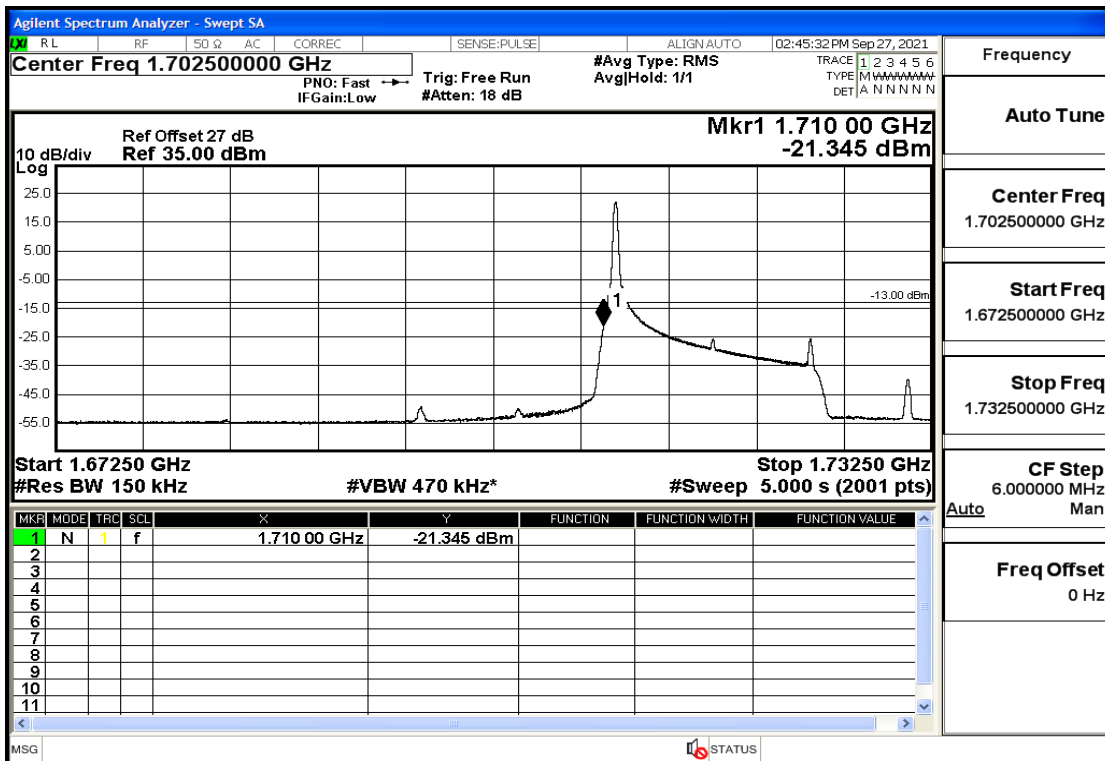

Band66-15-1717.5-QPSK-1#LOW@Pass