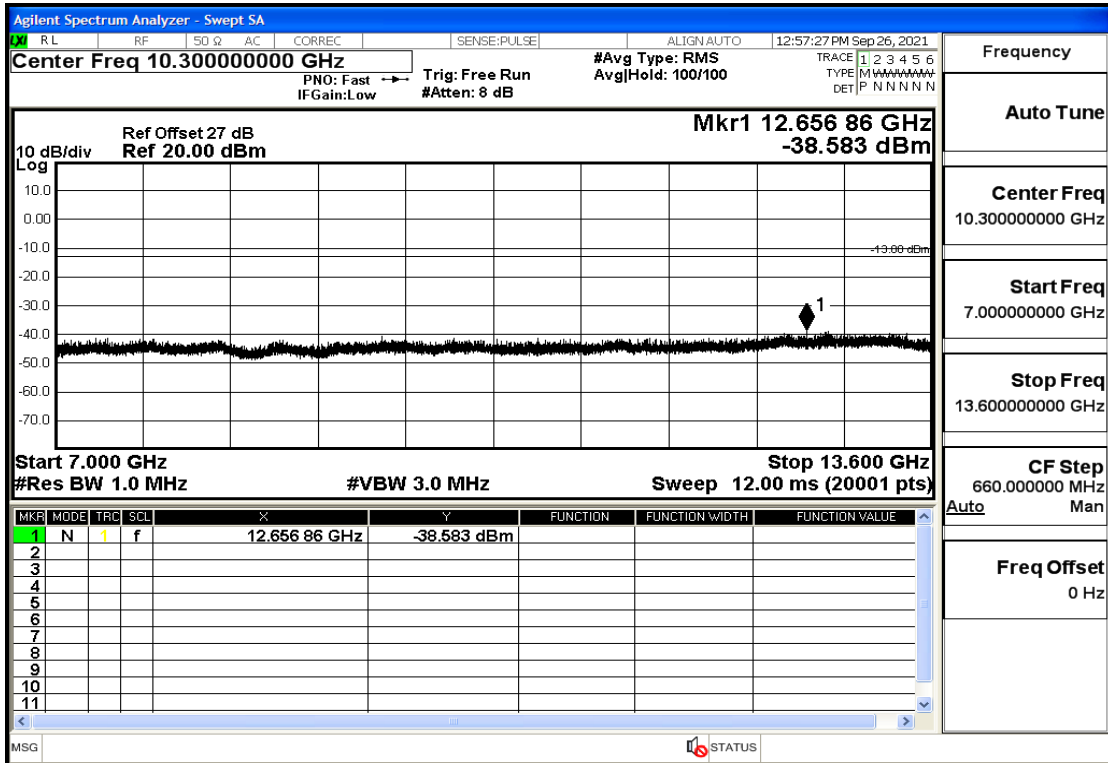

OB66-3-1711.5-QPSK-15#0@7GHz-13.6GHz@Pass