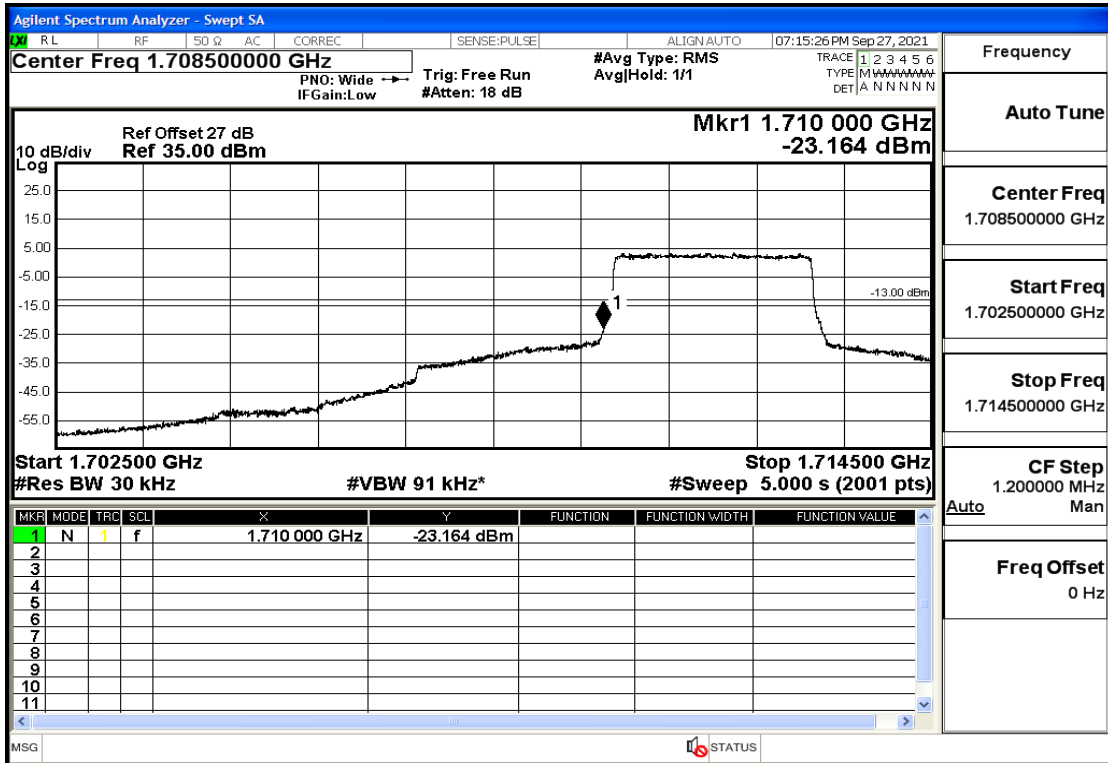

Band66-3-1711.5-QPSK-15#LOW@Pass