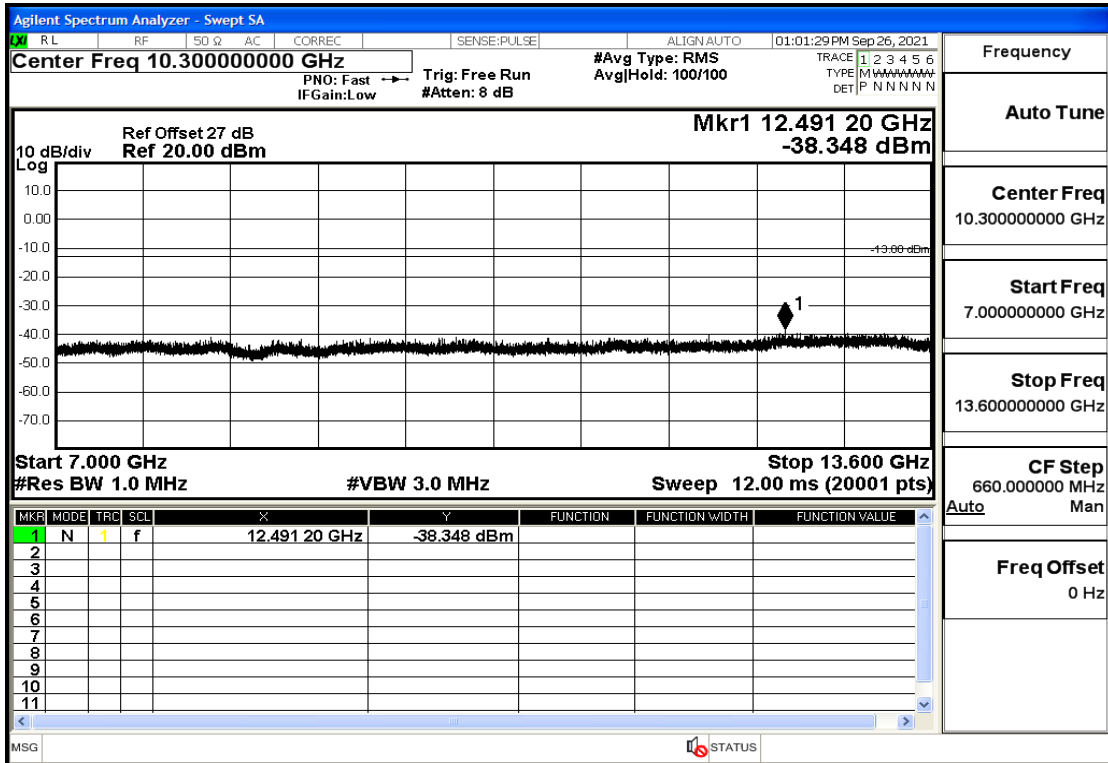

OB66-3-1745-QPSK-15#0@7GHz-13.6GHz@Pass