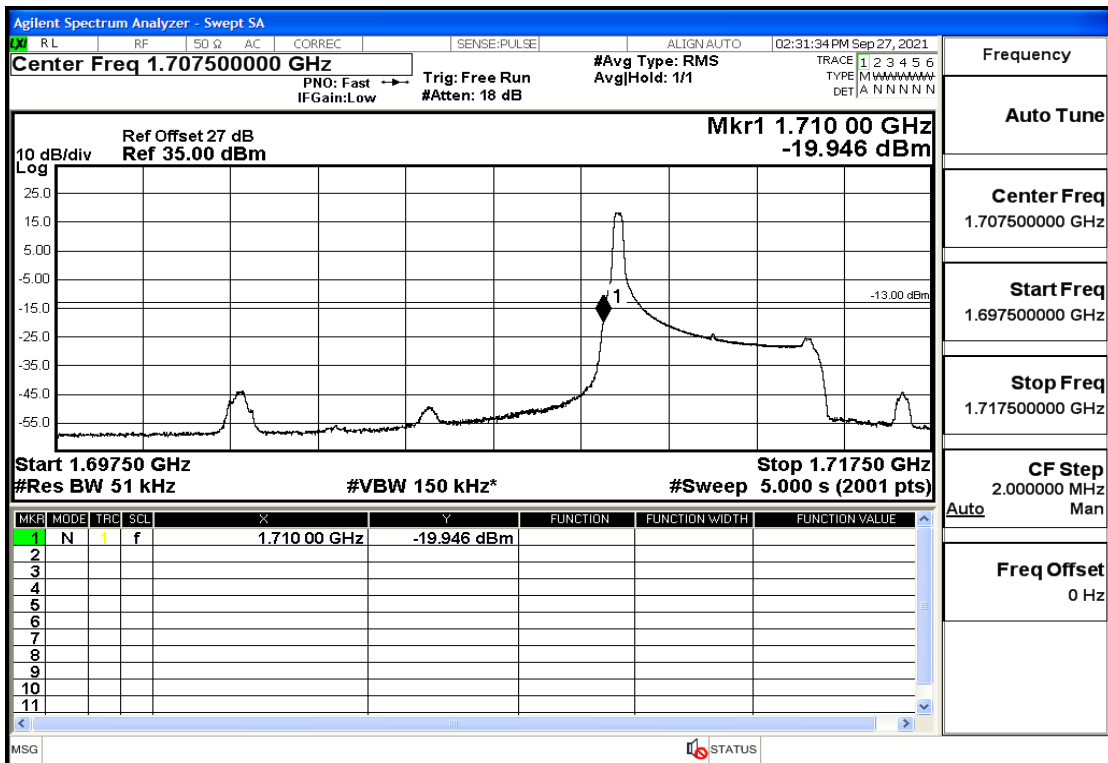

Band66-5-1712.5-QPSK-1#LOW@Pass