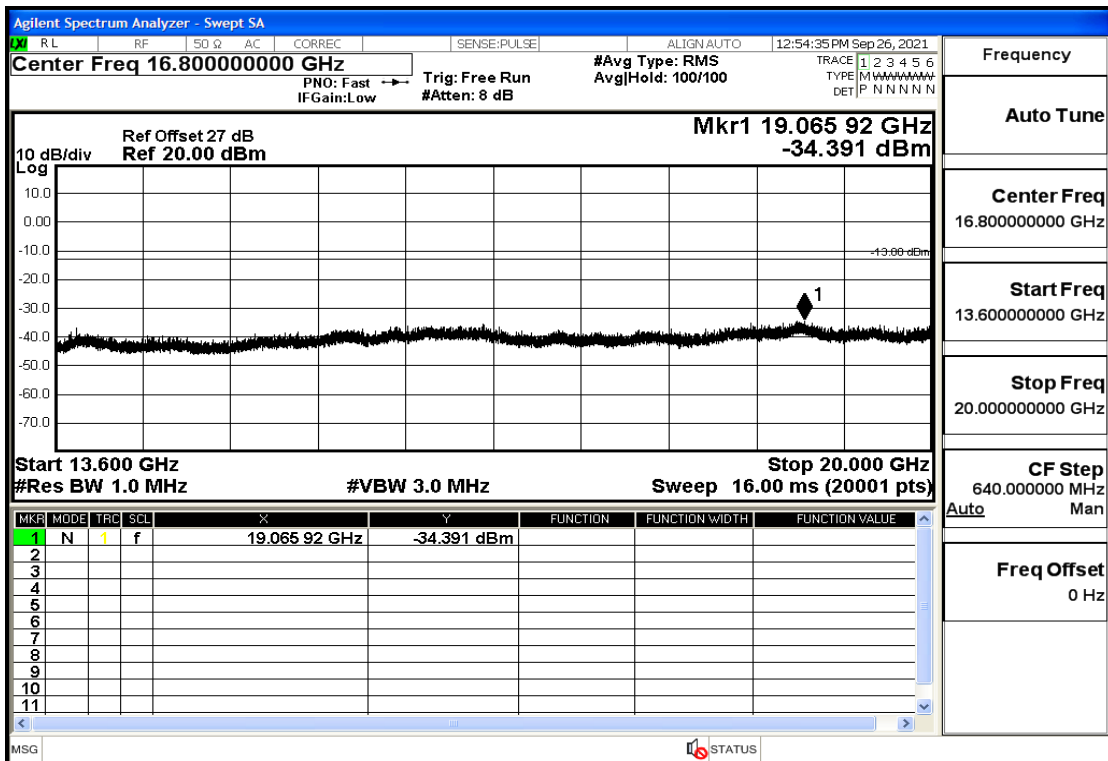

OB66-1.4-1779.3-QPSK-1#0@13.6GHz-20GHz@Pass