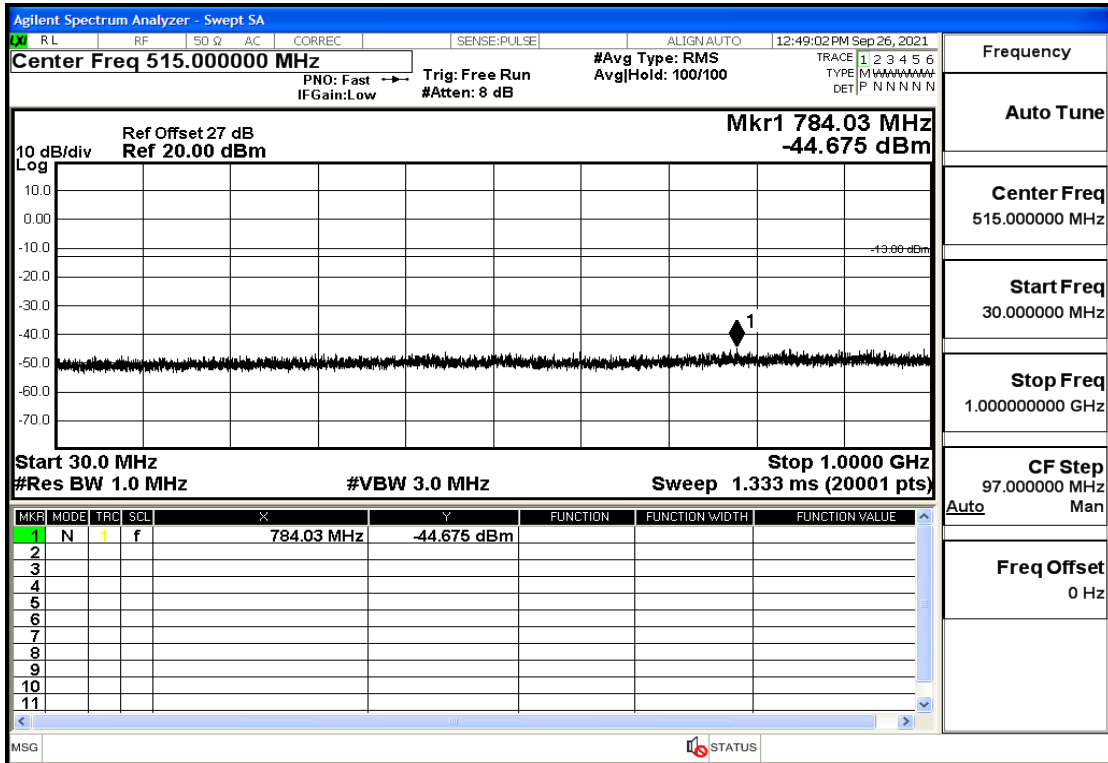

OB66-1.4-1745-QPSK-6#0@30mHz-1GHz@Pass