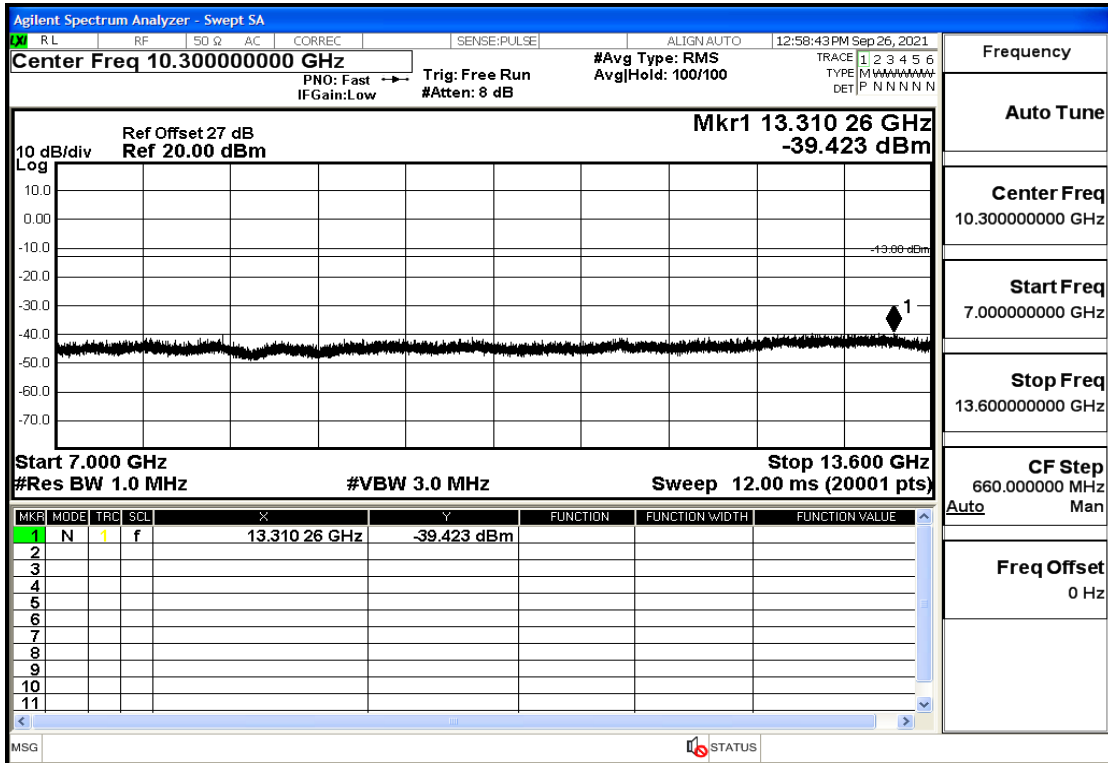

OB66-3-1711.5-QPSK-1#0@7GHz-13.6GHz@Pass