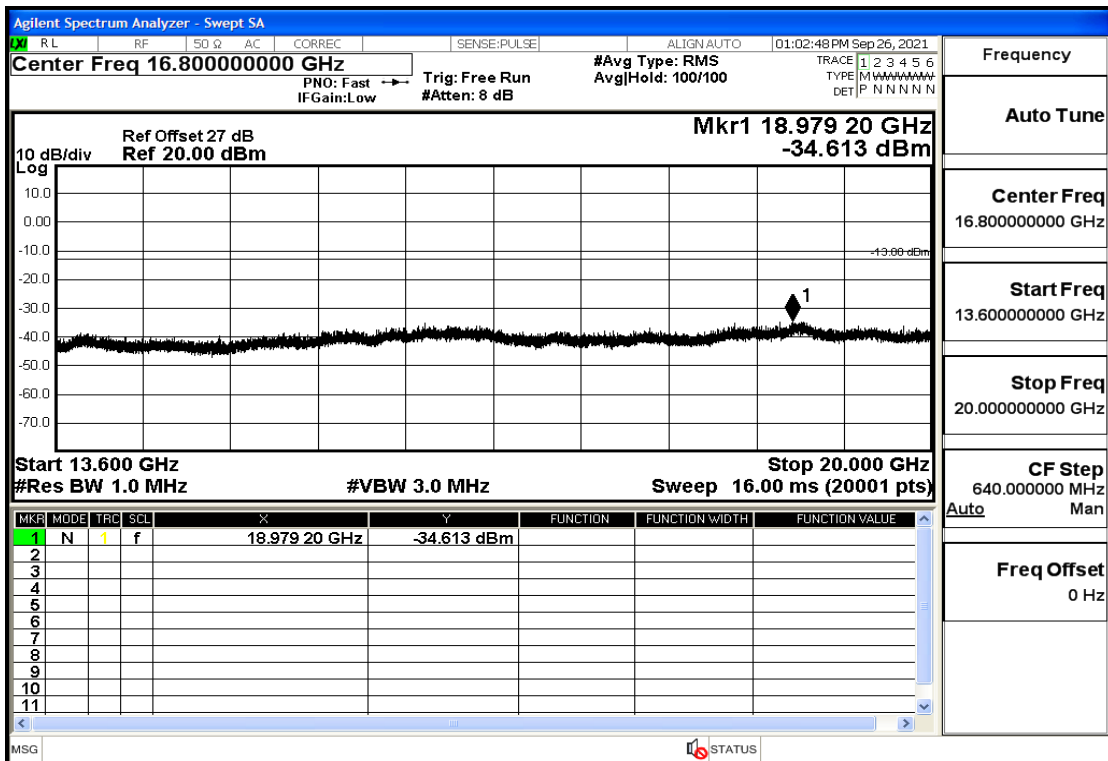

OB66-3-1745-QPSK-1#0@13.6GHz-20GHz@Pass