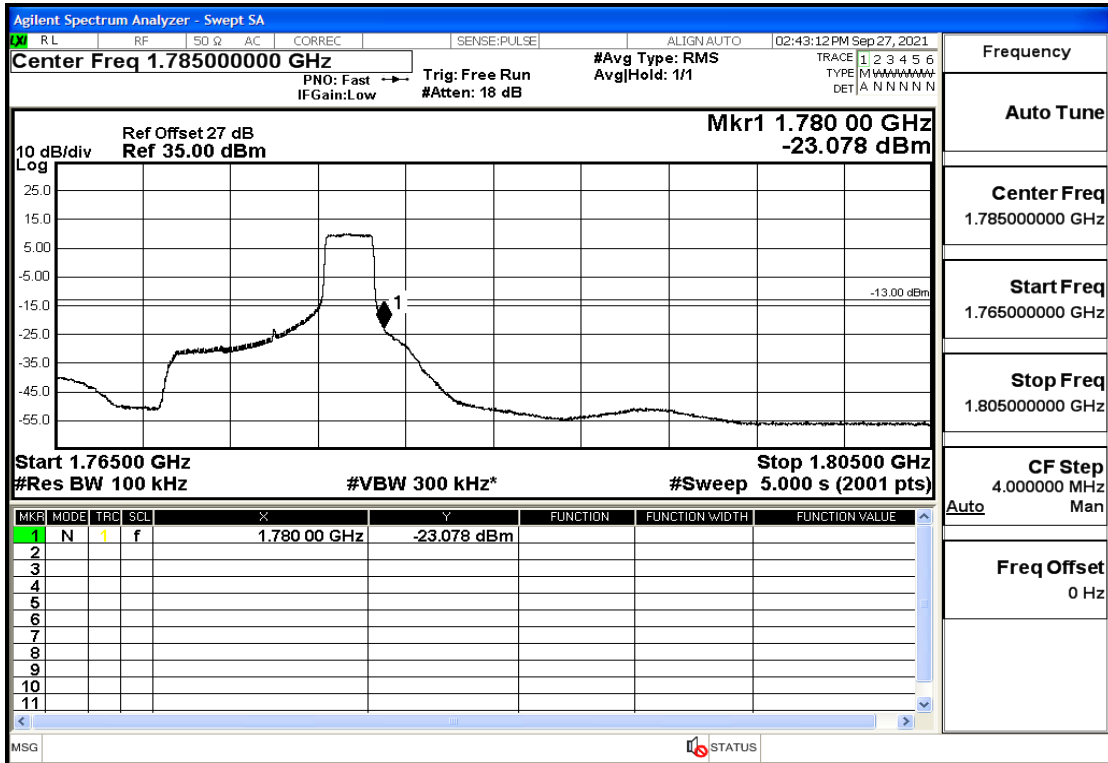

Band66-10-1775-16QAM-12#HIGH@Pass