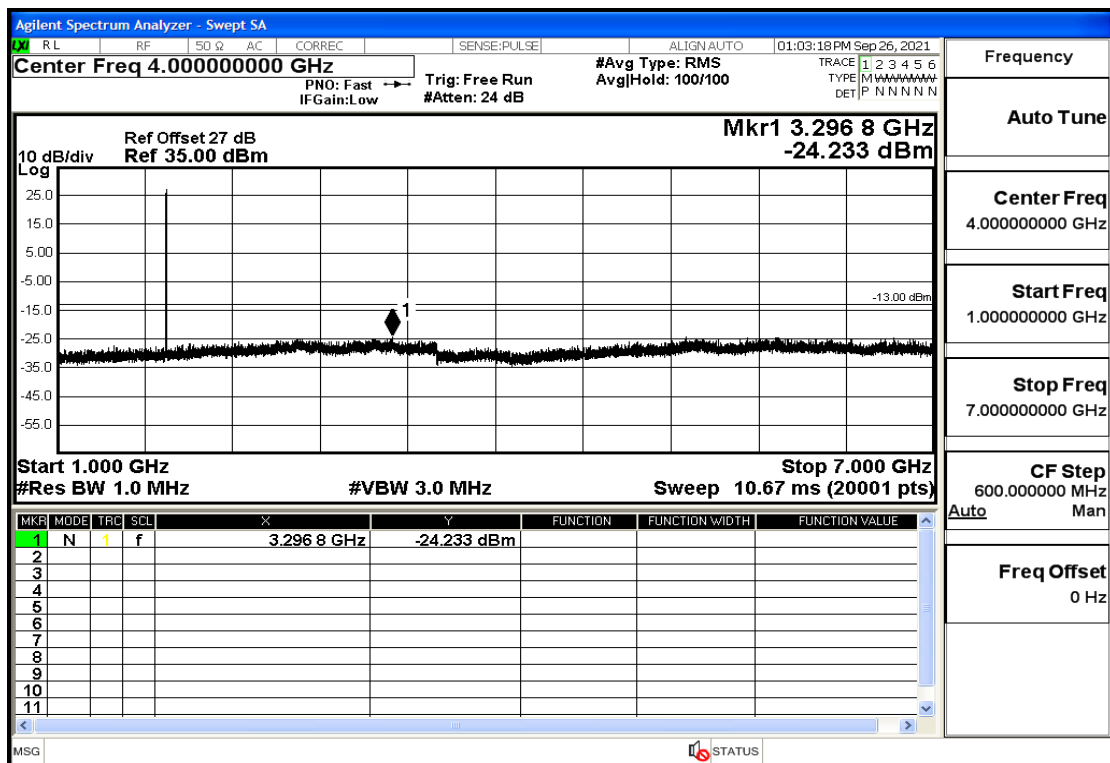

OB66-3-1745-QPSK-1#14@1GHz-7GHz@Pass