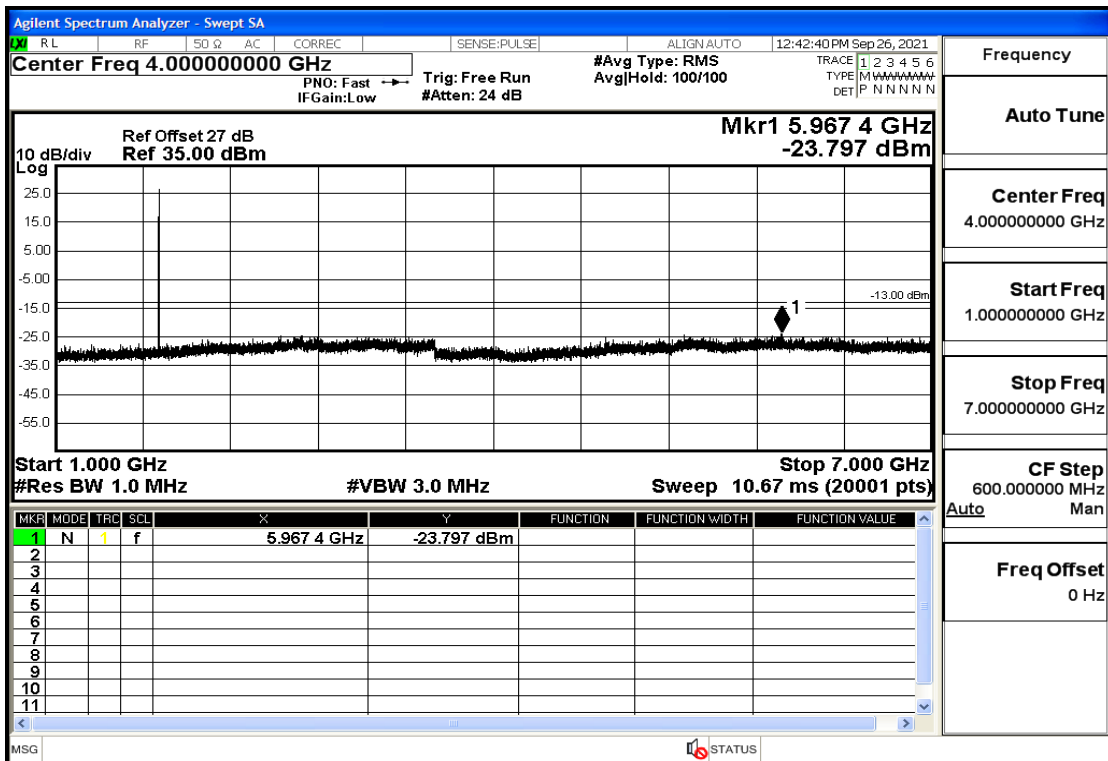

OB66-1.4-1710.7-QPSK-1#0@1GHz-7GHz@Pass