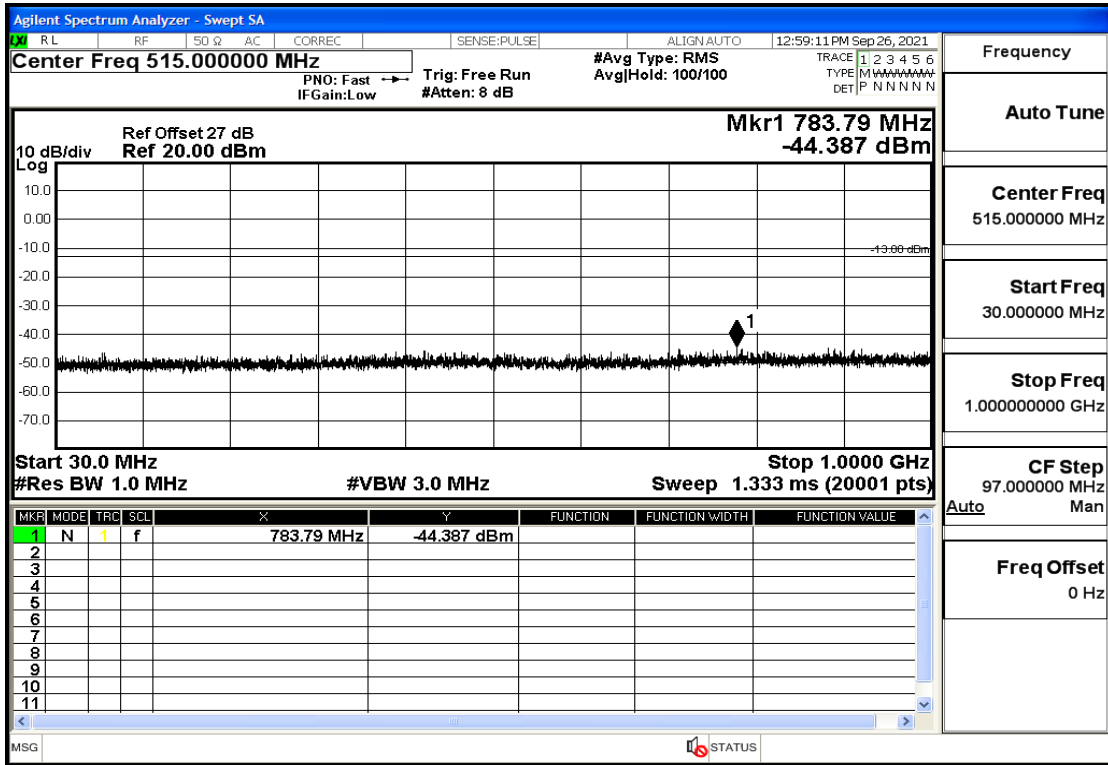

OB66-3-1711.5-QPSK-1#14@30mHz-1GHz@Pass