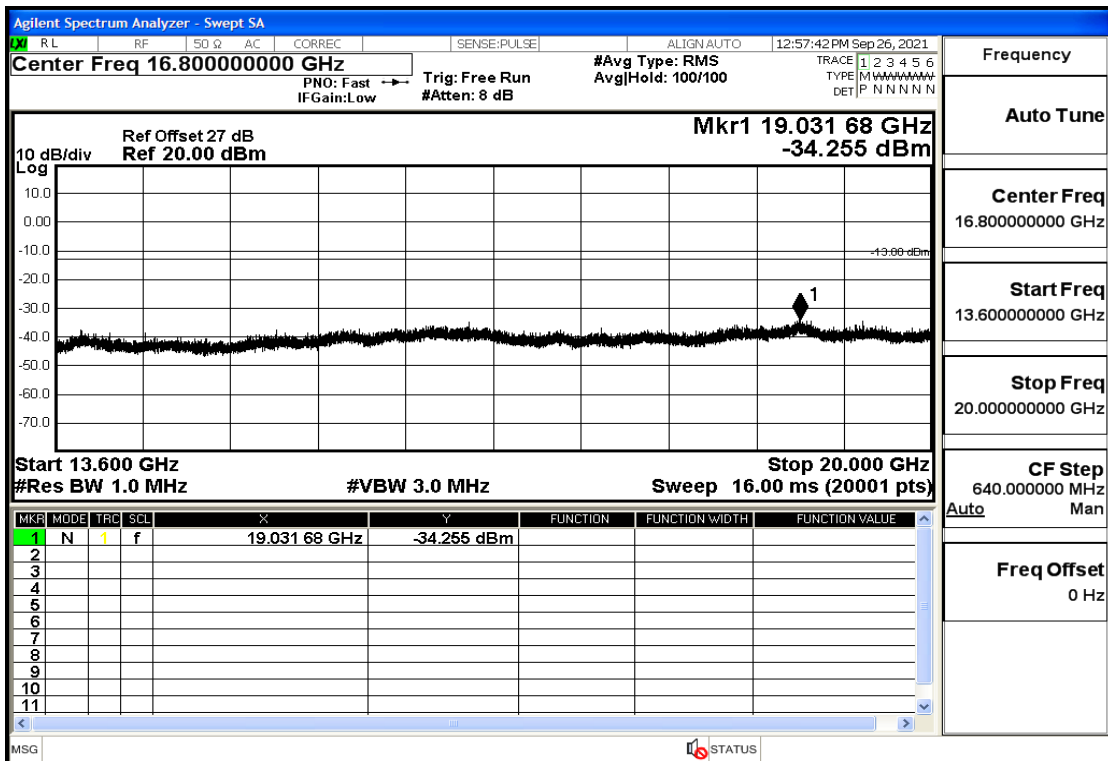

OB66-3-1711.5-QPSK-15#0@13.6GHz-20GHz@Pass