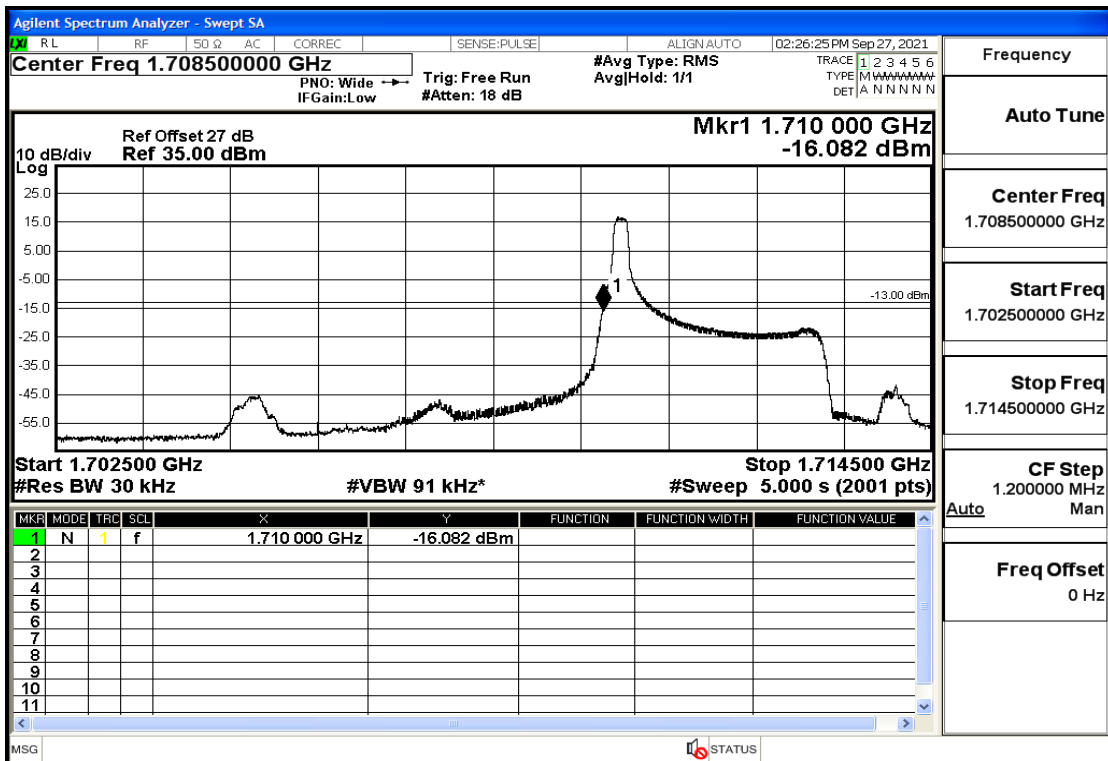

Band66-3-1711.5-QPSK-1#LOW@Pass