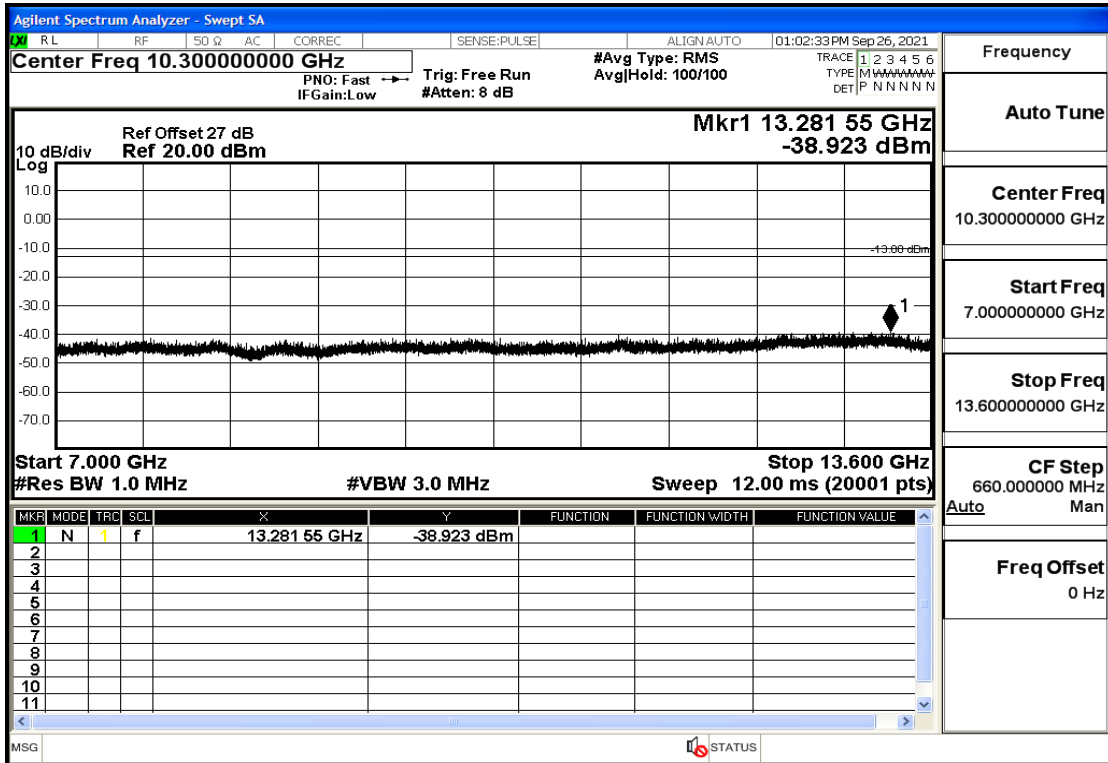

OB66-3-1745-QPSK-1#0@7GHz-13.6GHz@Pass