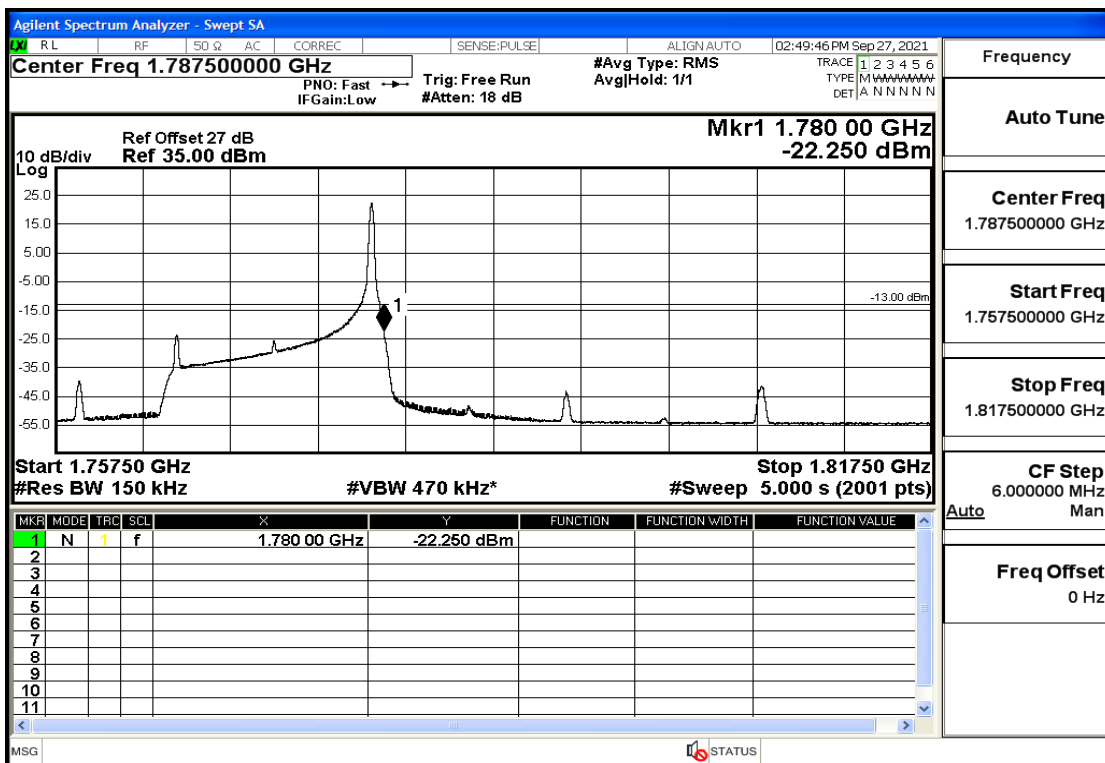

Band66-15-1772.5-QPSK-1#HIGH@Pass