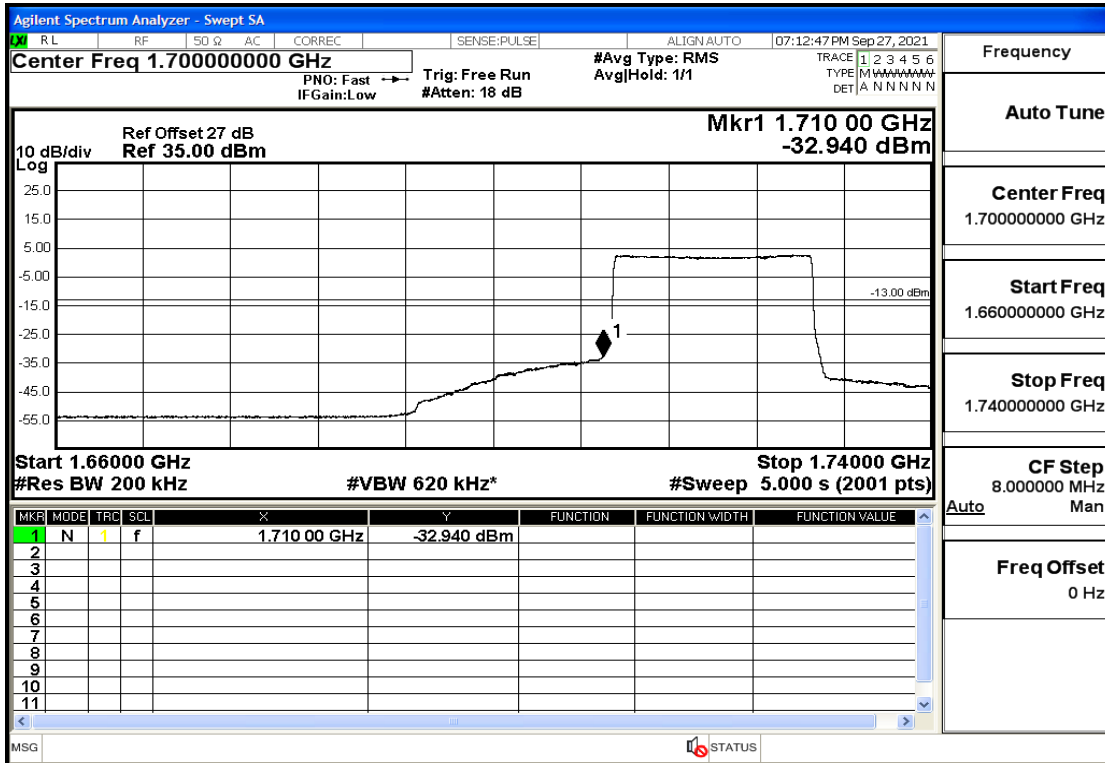

Band66-20-1720-QPSK-100#LOW@Pass