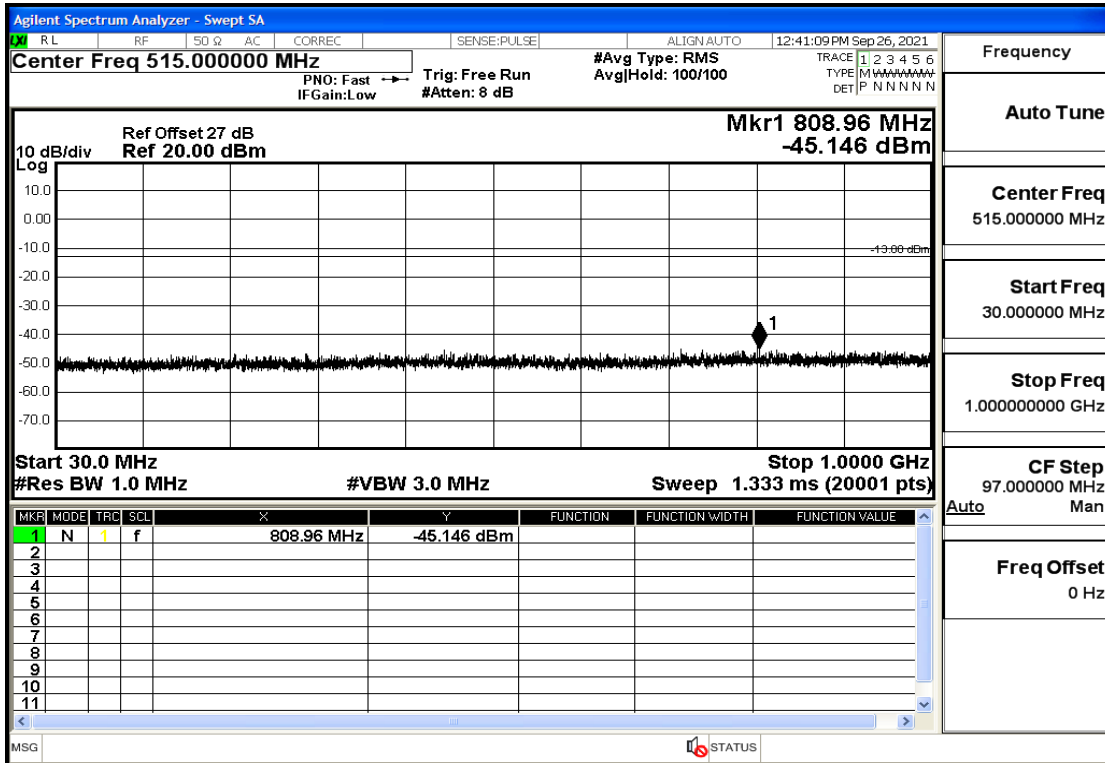

OB66-1.4-1710.7-QPSK-6#0@30mHz-1GHz@Pass