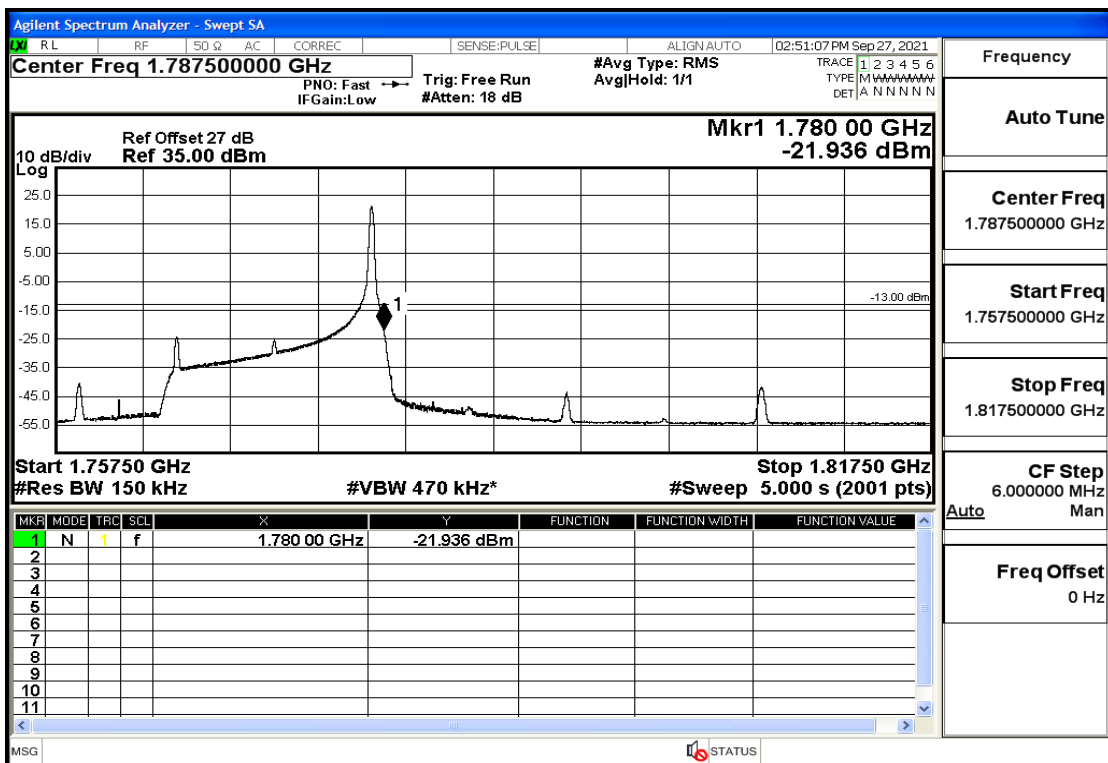

Band66-15-1772.5-16QAM-1#HIGH@Pass