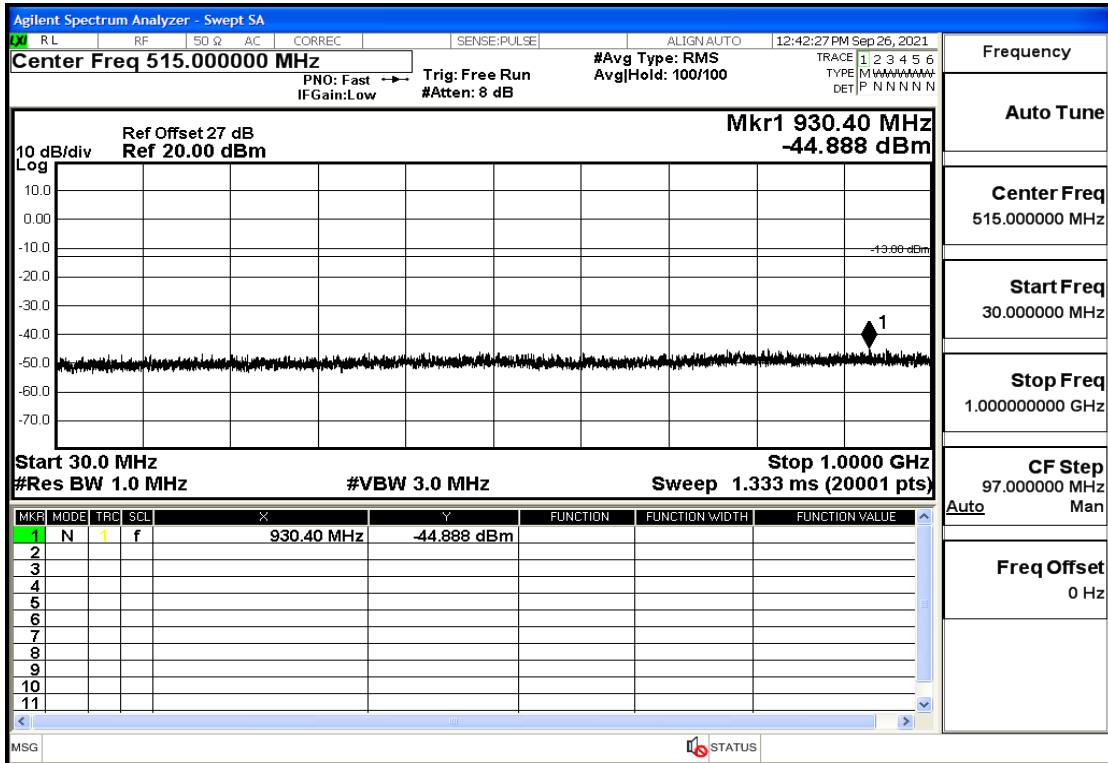

OB66-1.4-1710.7-QPSK-1#0@30mHz-1GHz@Pass