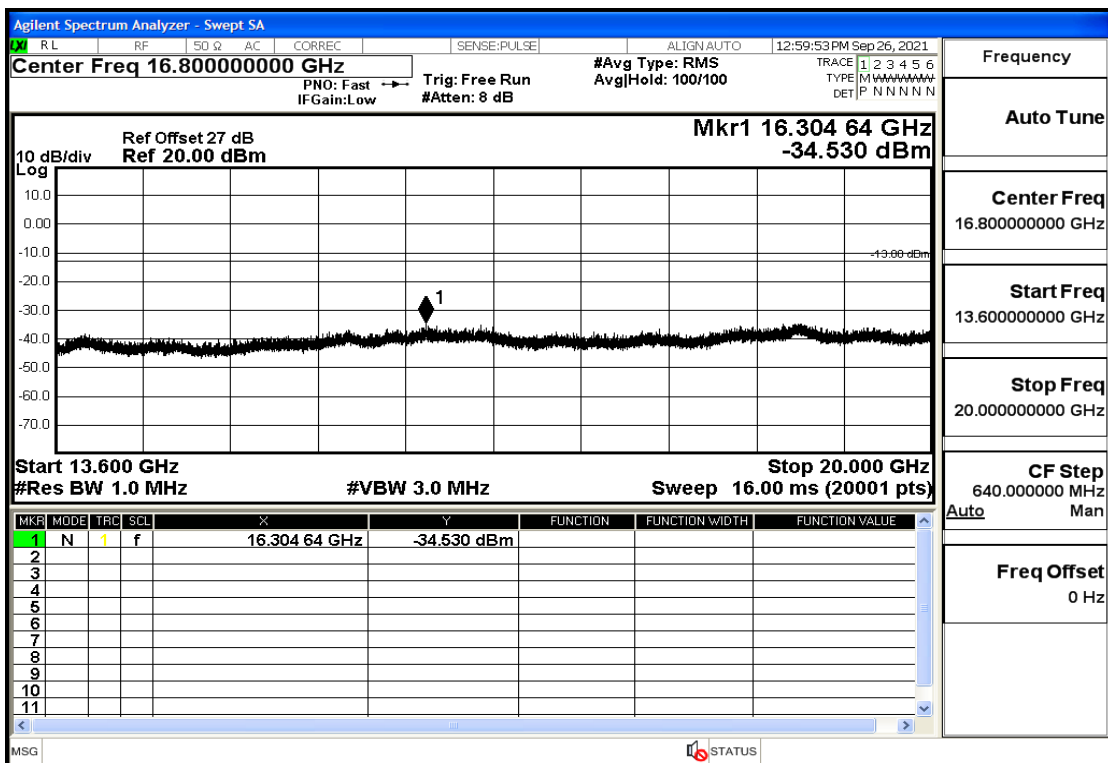

OB66-3-1711.5-QPSK-1#14@13.6GHz-20GHz@Pass