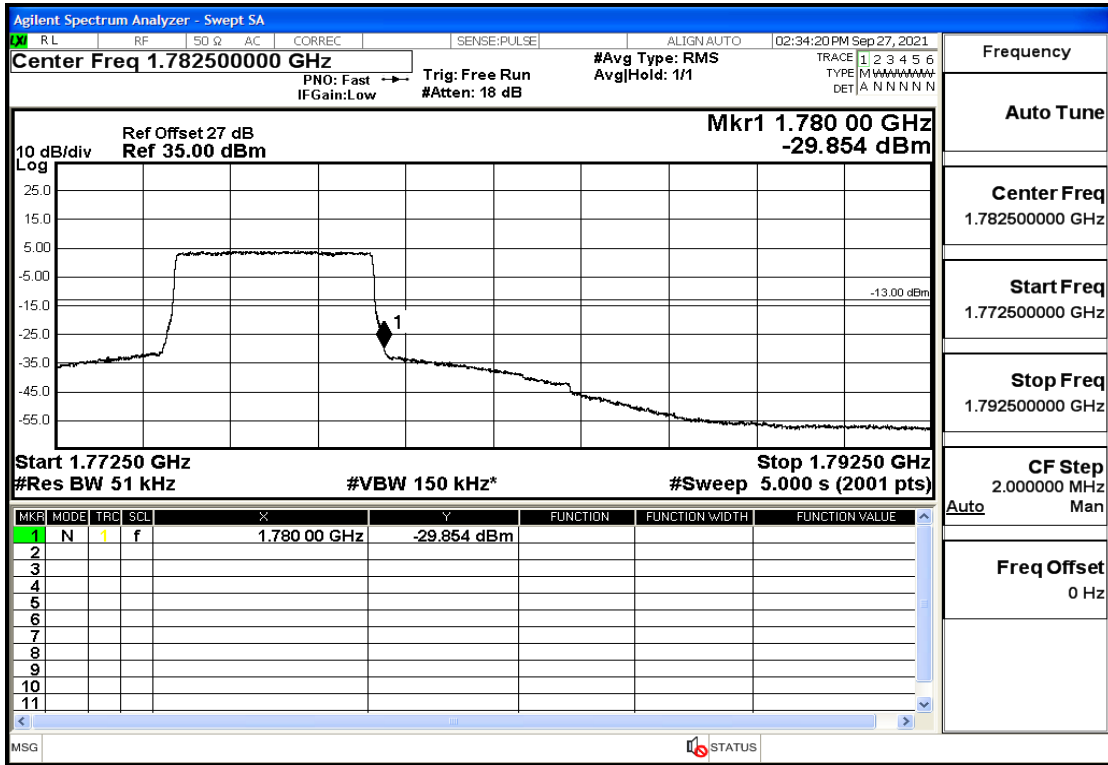

Band66-5-1777.5-QPSK-25#LOW@Pass