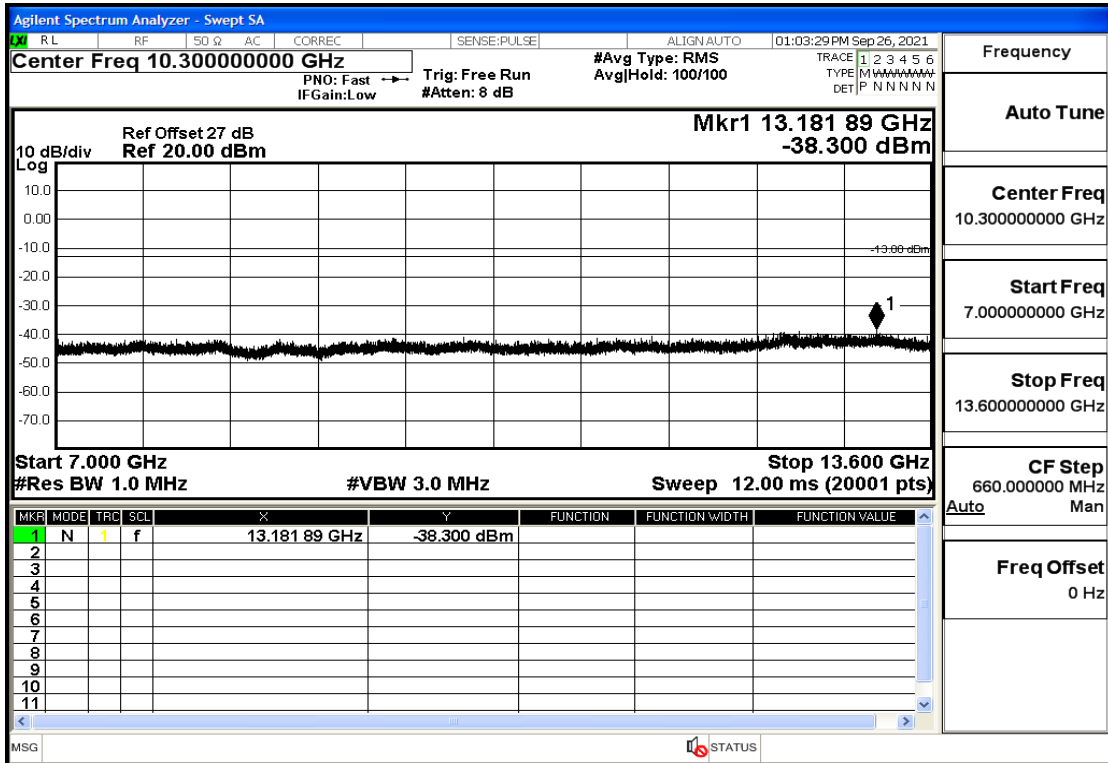

OB66-3-1745-QPSK-1#14@7GHz-13.6GHz@Pass