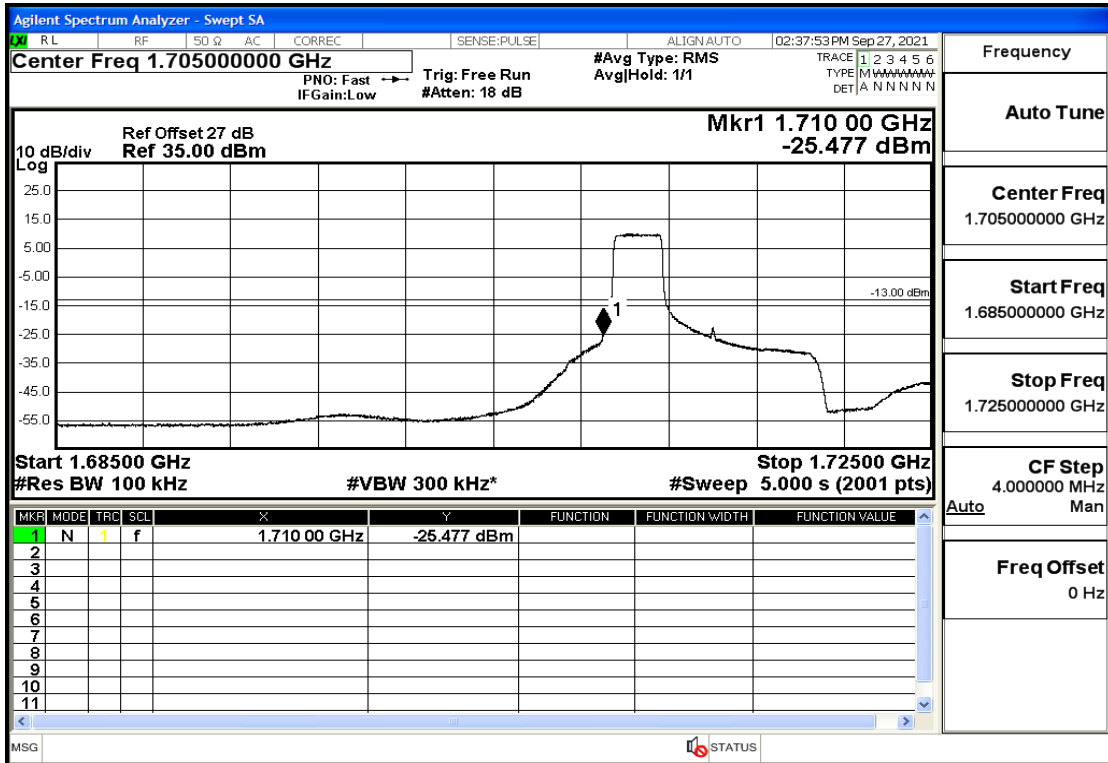

Band66-10-1715-16QAM-12#LOW@Pass