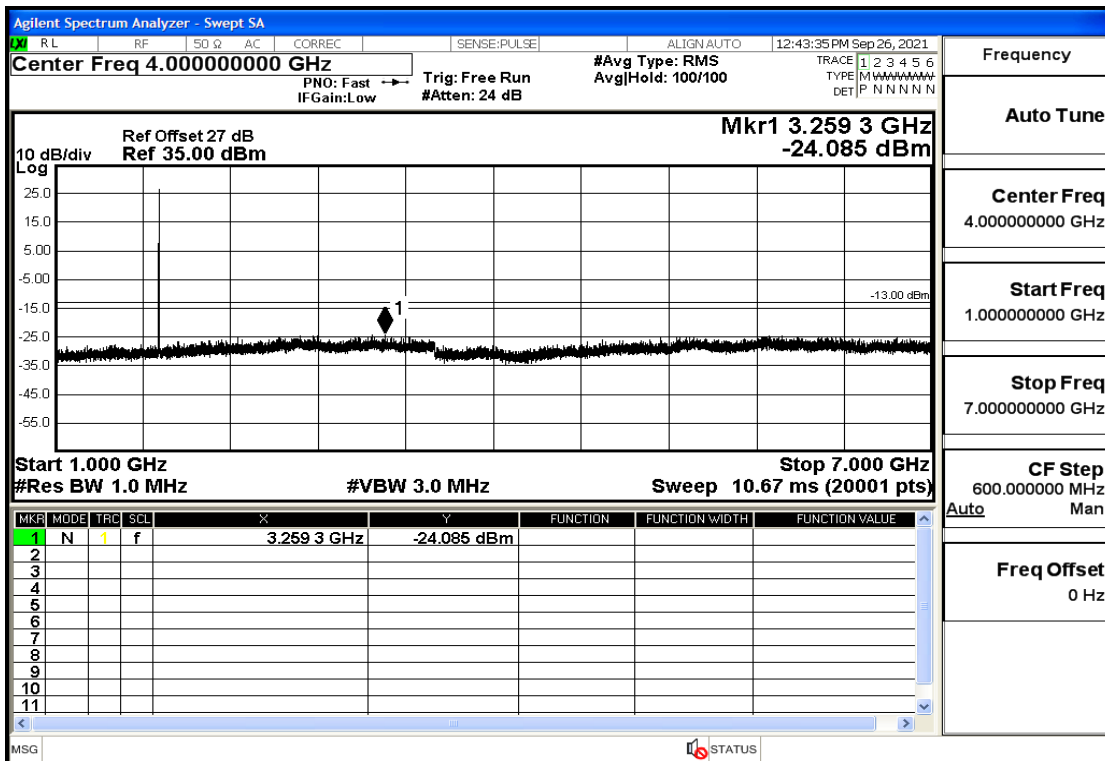

OB66-1.4-1710.7-QPSK-1#5@1GHz-7GHz@Pass