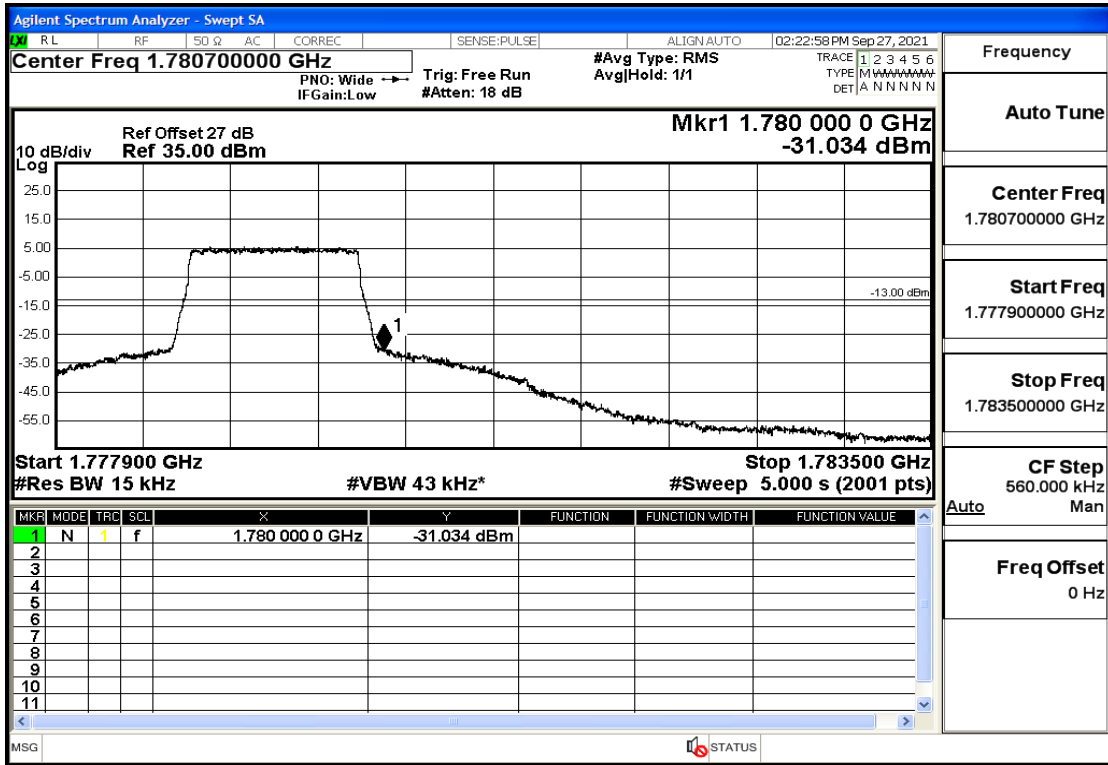

Band66-1.4-1779.3-QPSK-6#LOW@Pass