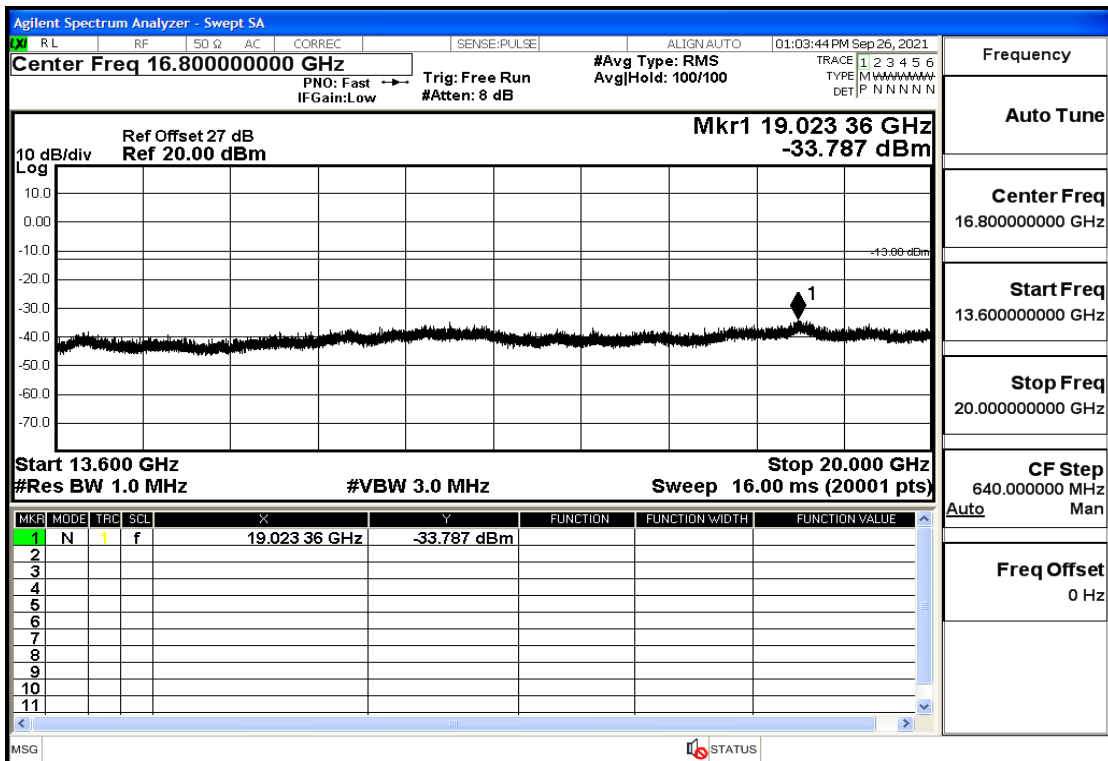

OB66-3-1745-QPSK-1#14@13.6GHz-20GHz@Pass