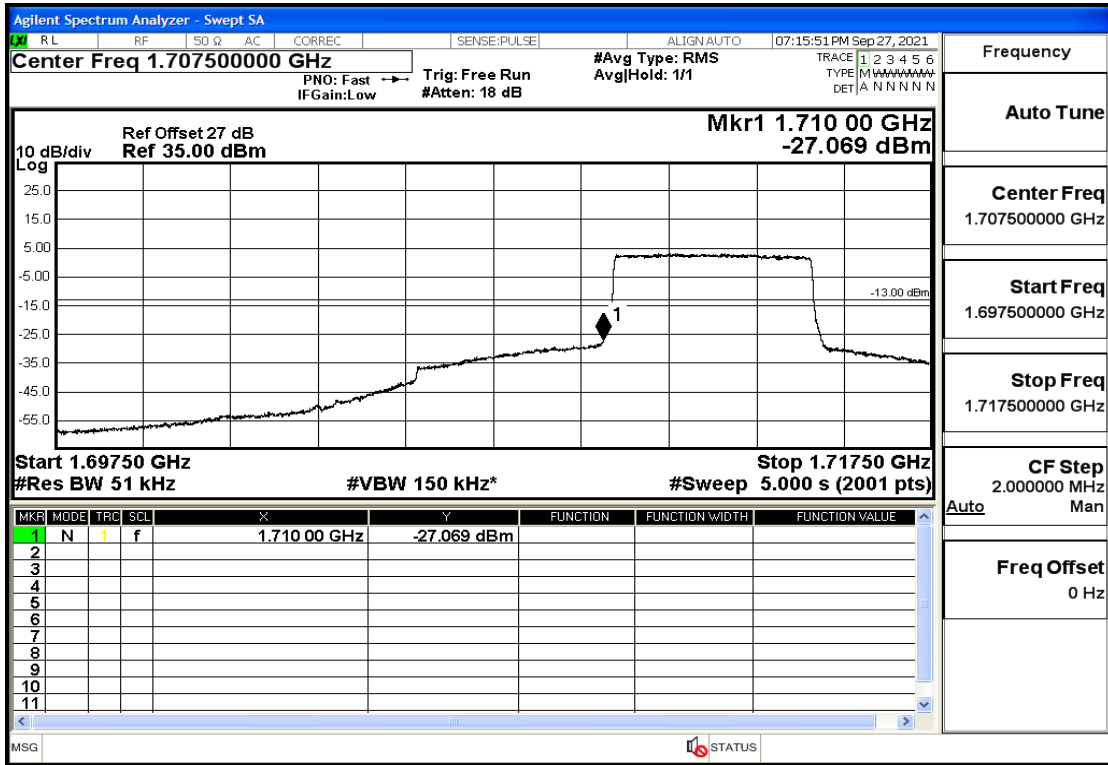

Band66-5-1712.5-QPSK-25#LOW@Pass