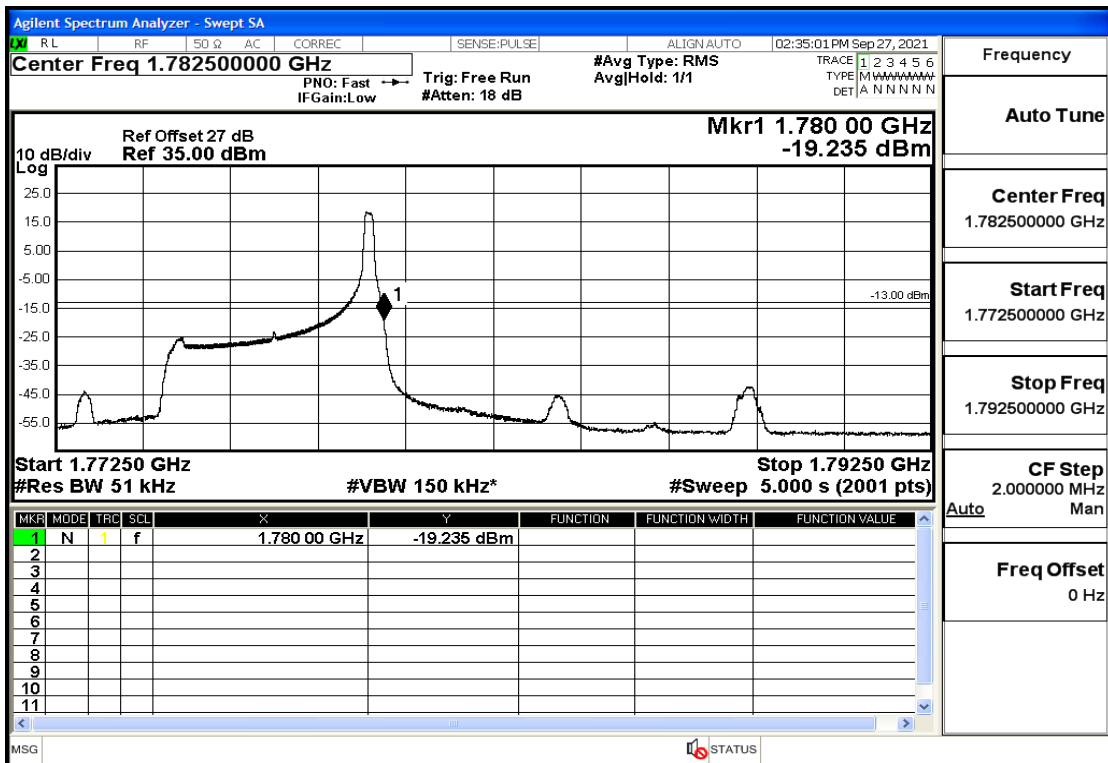

Band66-5-1777.5-QPSK-1#HIGH@Pass