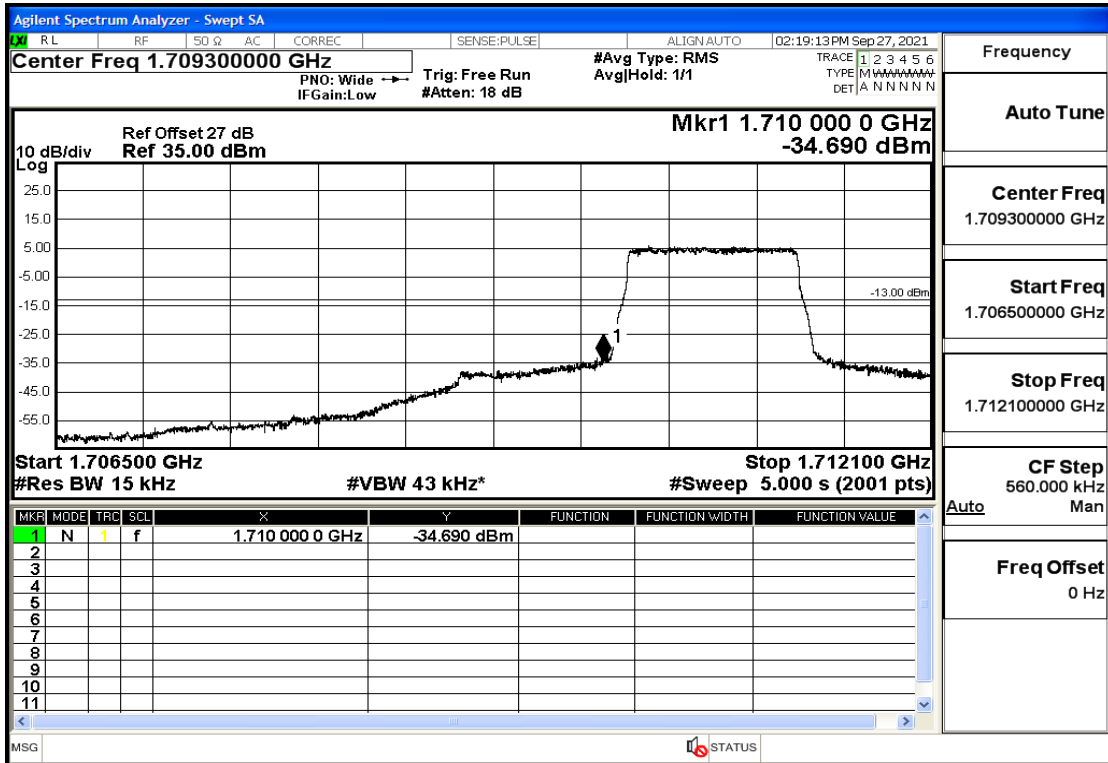

Band66-1.4-1710.7-QPSK-6#LOW@Pass