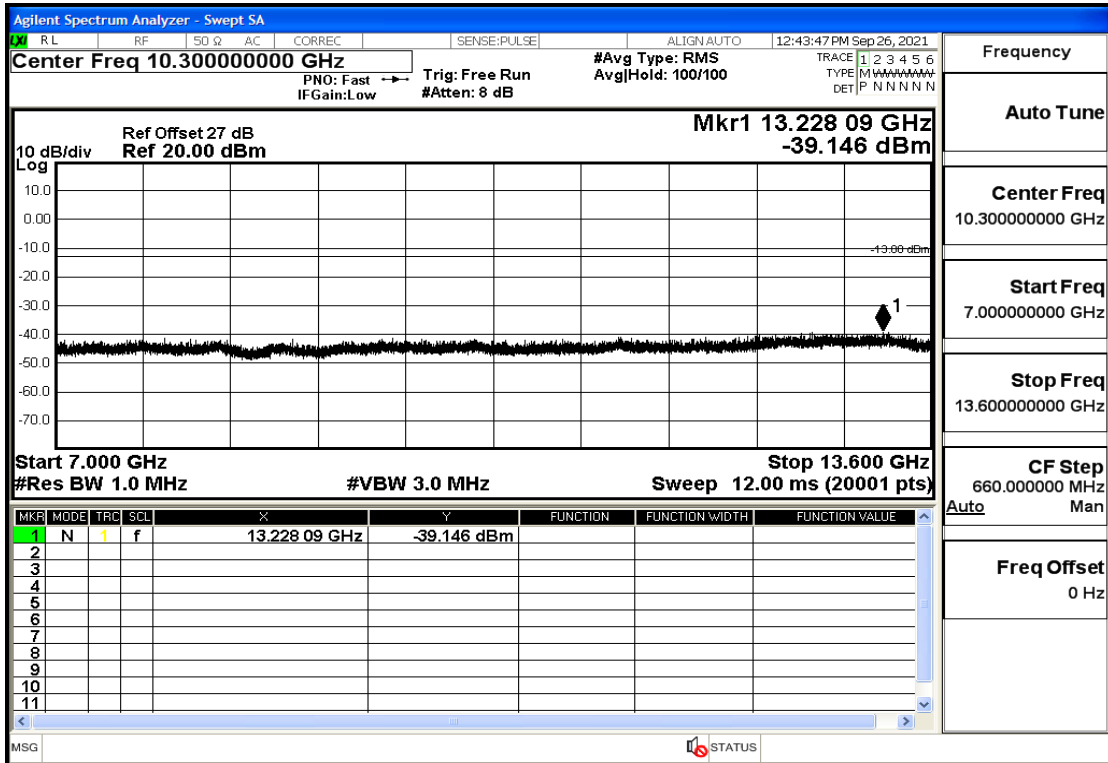

OB66-1.4-1710.7-QPSK-1#5@7GHz-13.6GHz@Pass