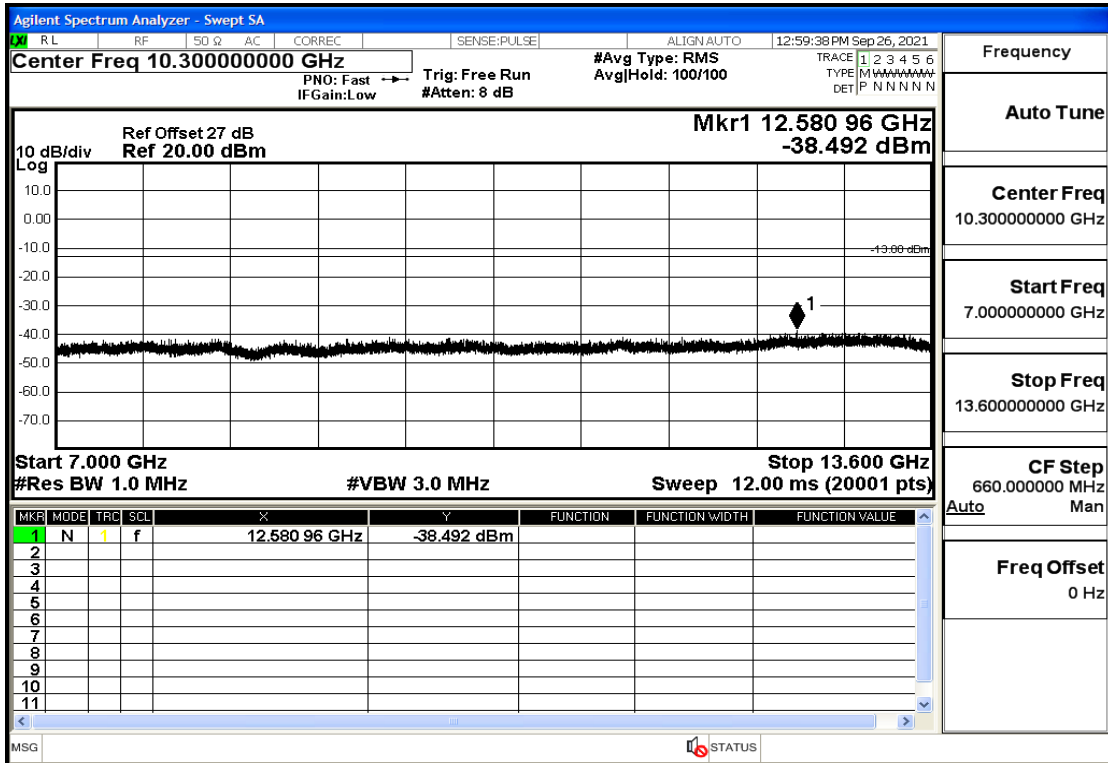

OB66-3-1711.5-QPSK-1#14@7GHz-13.6GHz@Pass