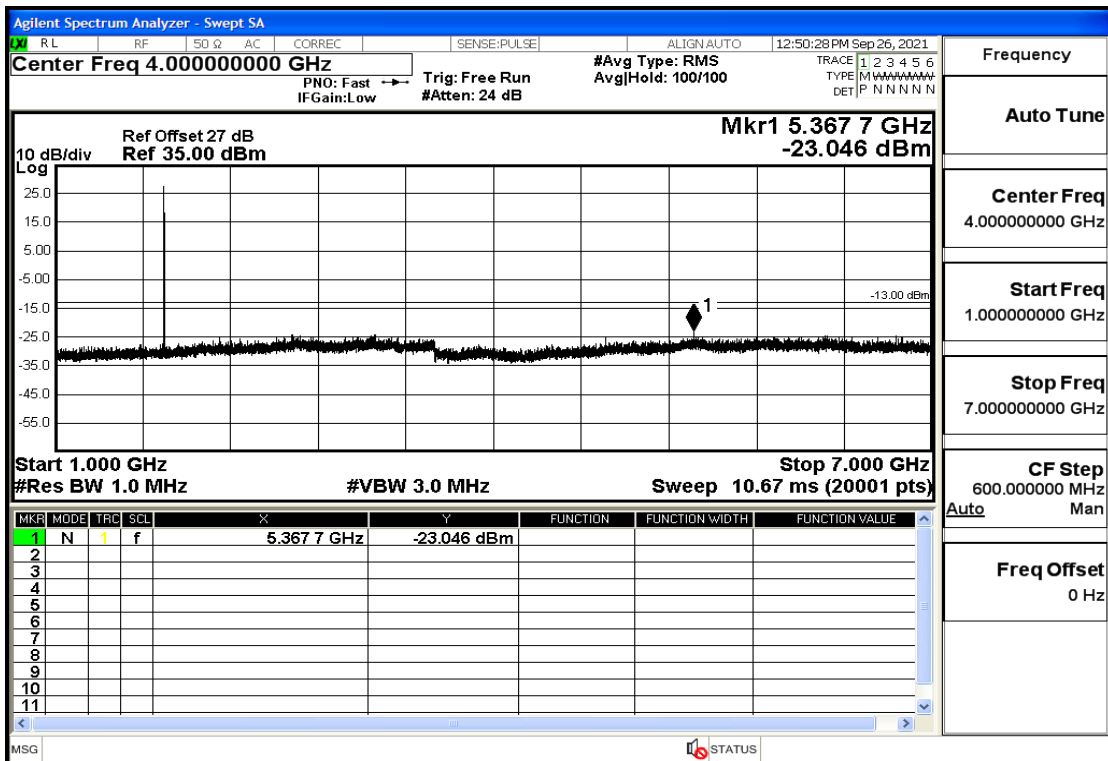

OB66-1.4-1745-QPSK-1#0@1GHz-7GHz@Pass