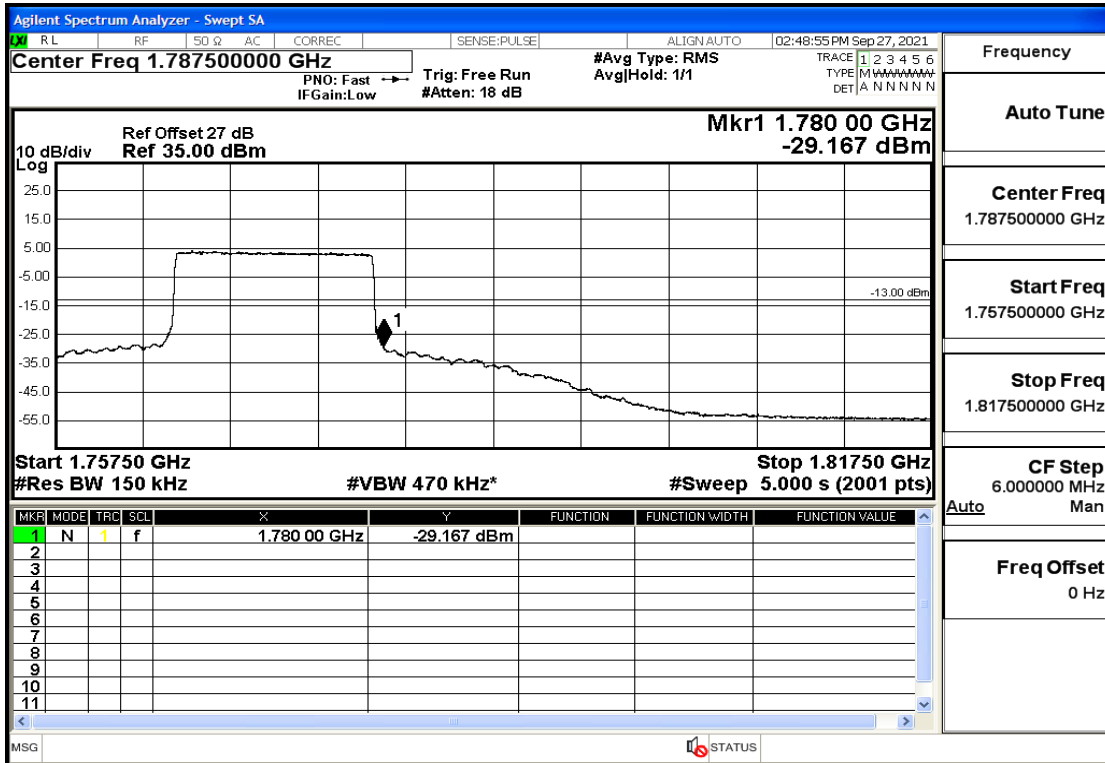

Band66-15-1772.5-QPSK-75#LOW@Pass