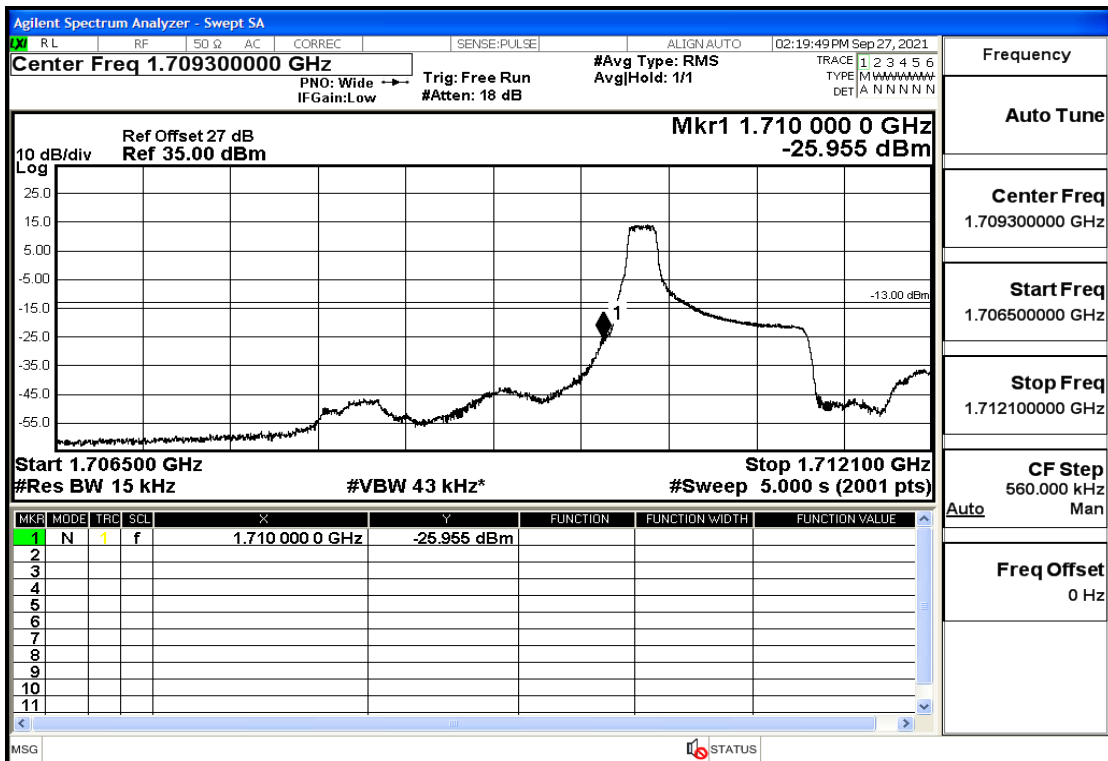

Band66-1.4-1710.7-QPSK-1#LOW@Pass