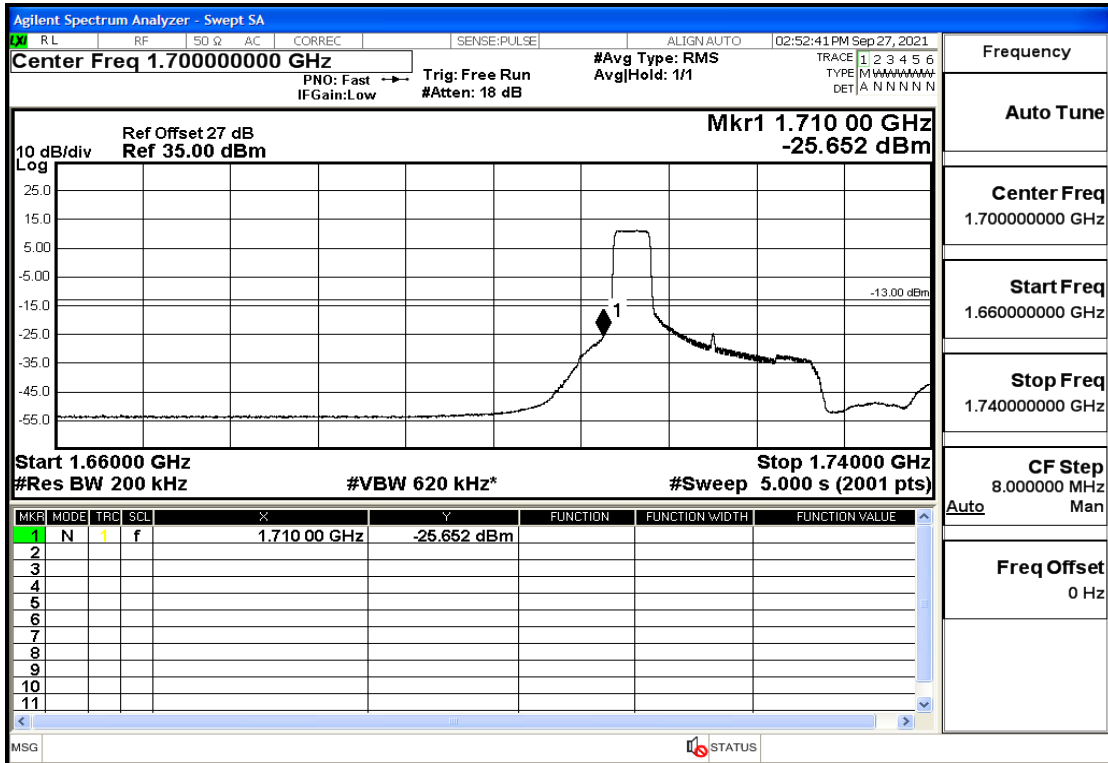

Band66-20-1720-16QAM-18#LOW@Pass