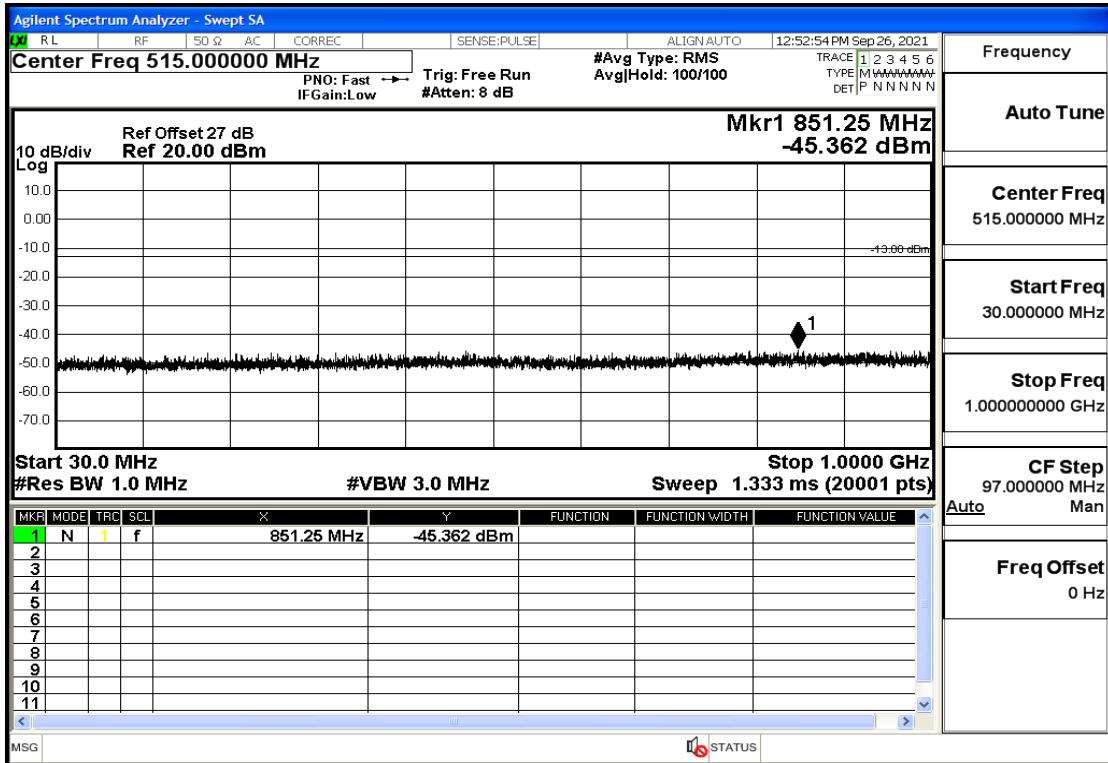

OB66-1.4-1779.3-QPSK-6#0@30mHz-1GHz@Pass