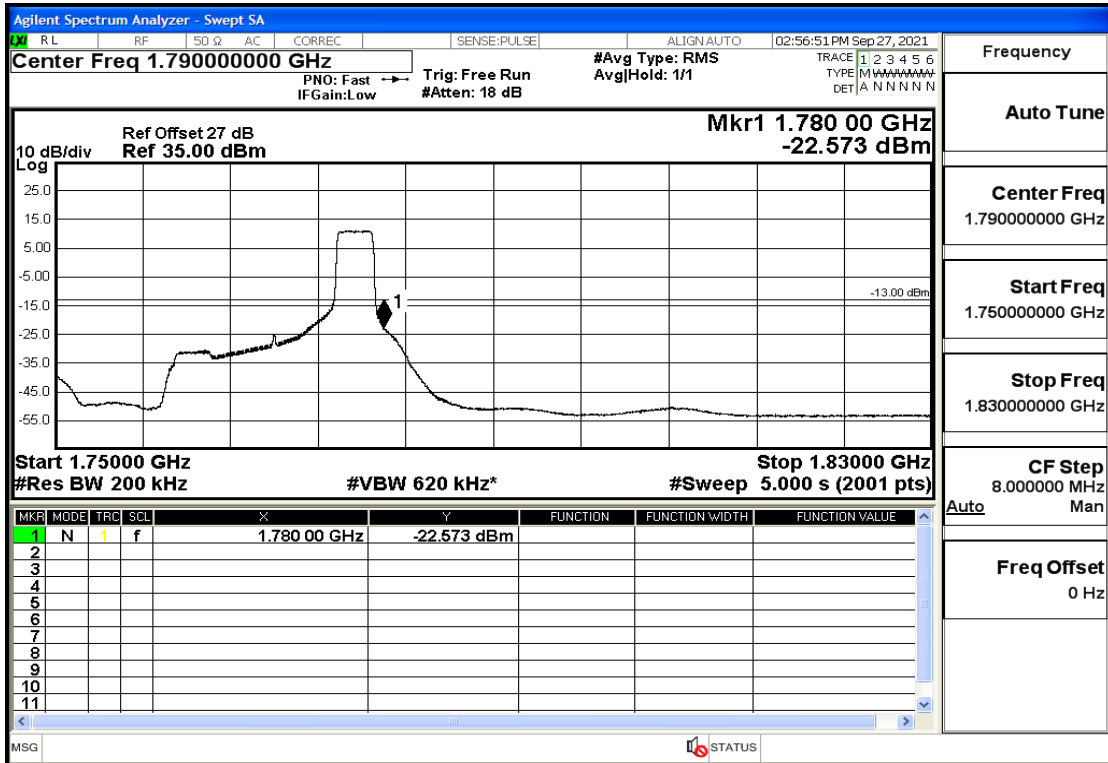

Band66-20-1770-16QAM-18#HIGH@Pass