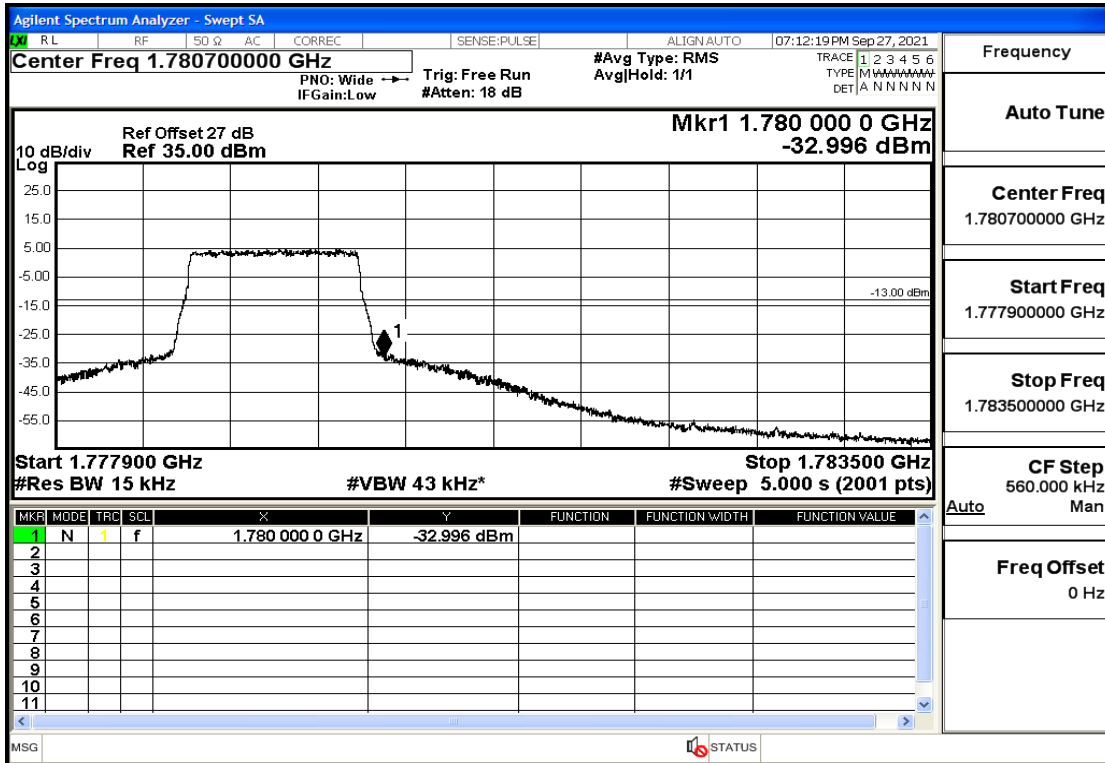

Band66-1.4-1779.3-16QAM-6#LOW@Pass