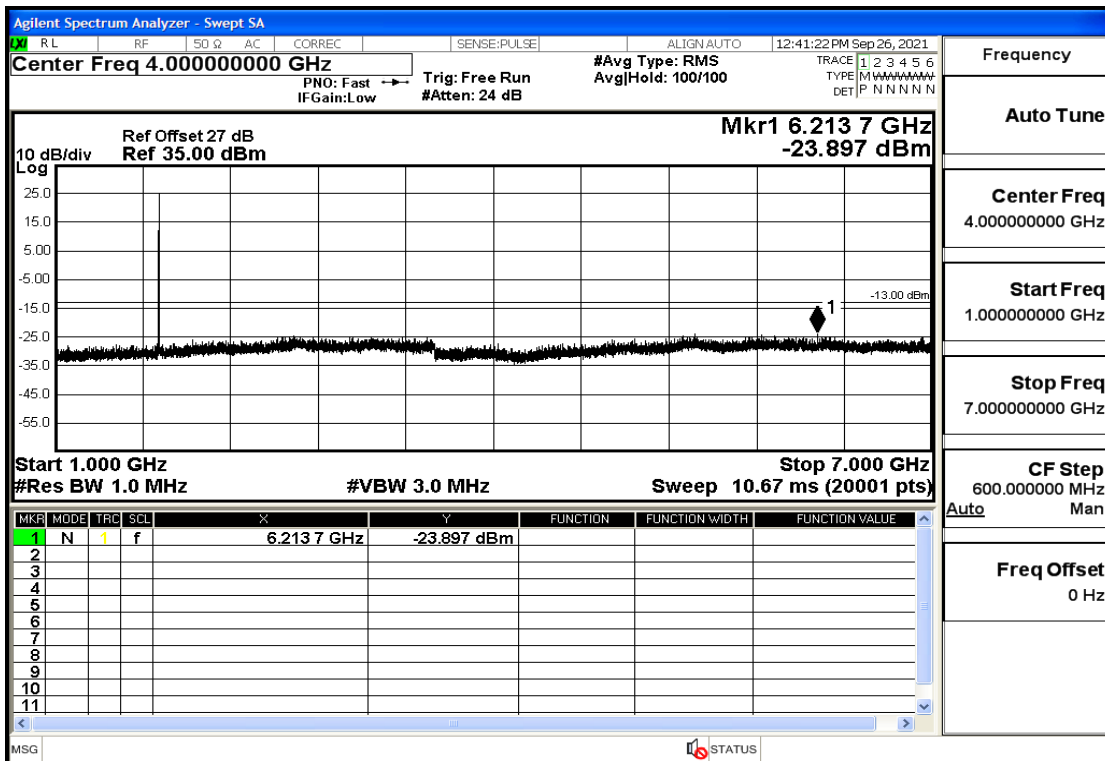

OB66-1.4-1710.7-QPSK-6#0@1GHz-7GHz@Pass