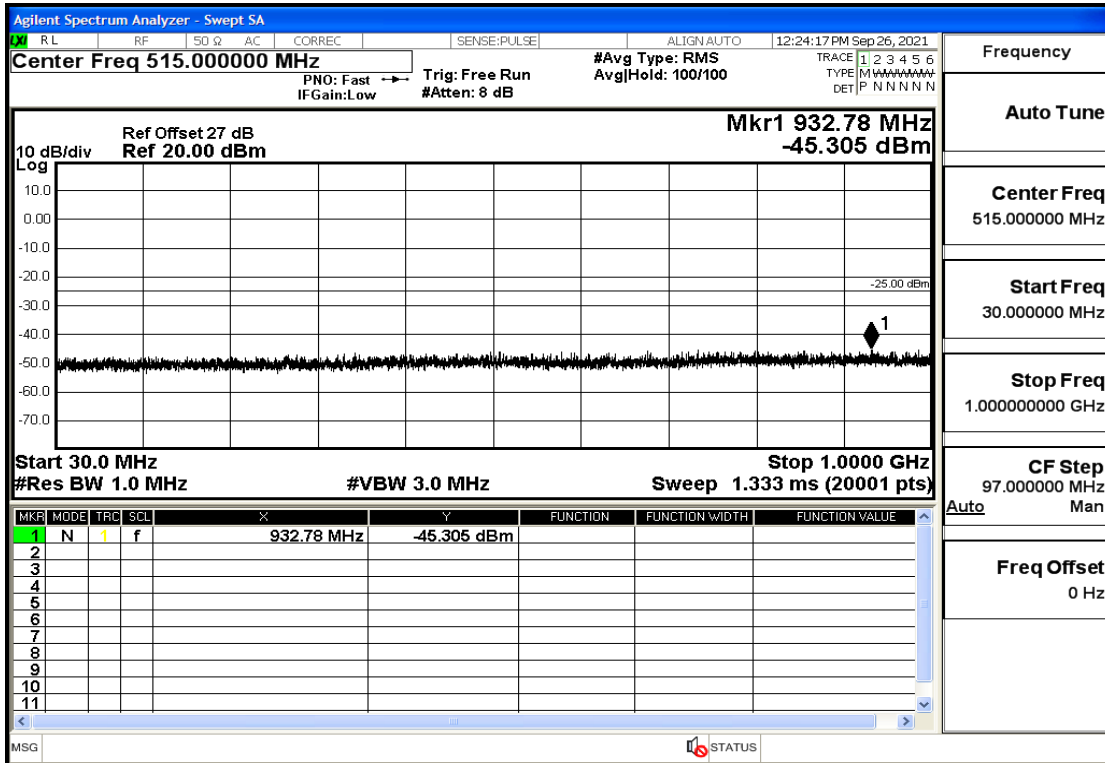

OB7-10-2565-QPSK-50#0@30mHz-1GHz@Pass