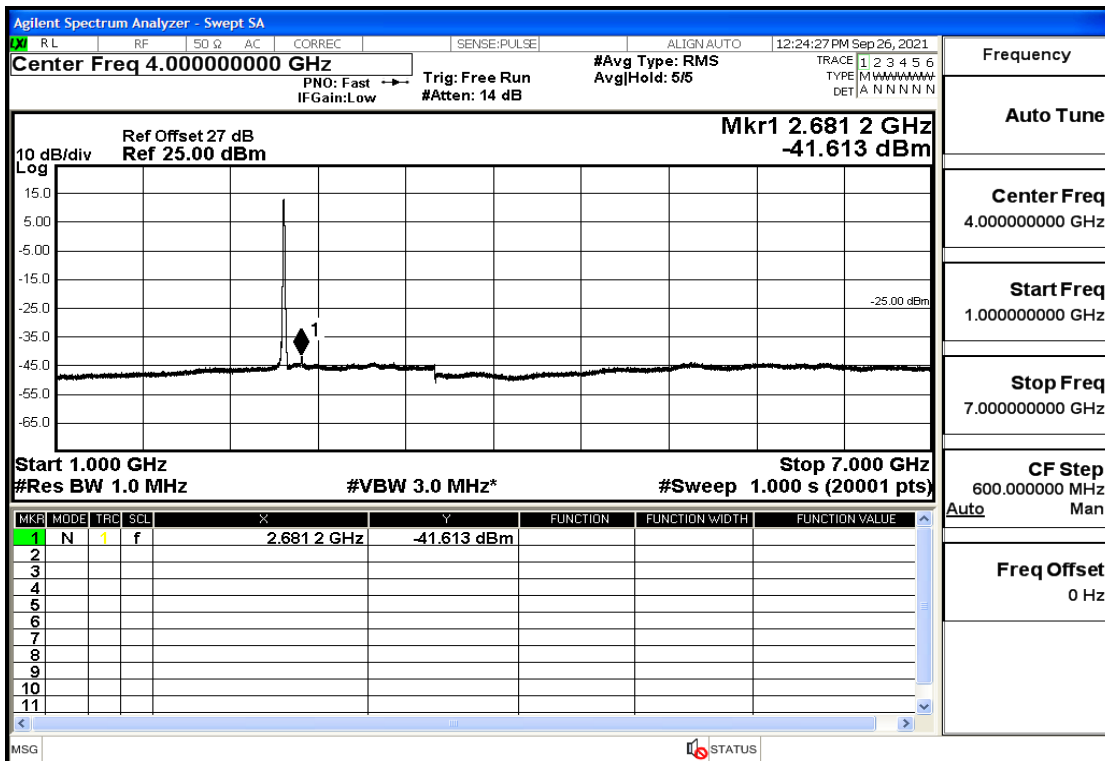

OB7-10-2565-QPSK-50#0@1GHz-7GHz@Pass