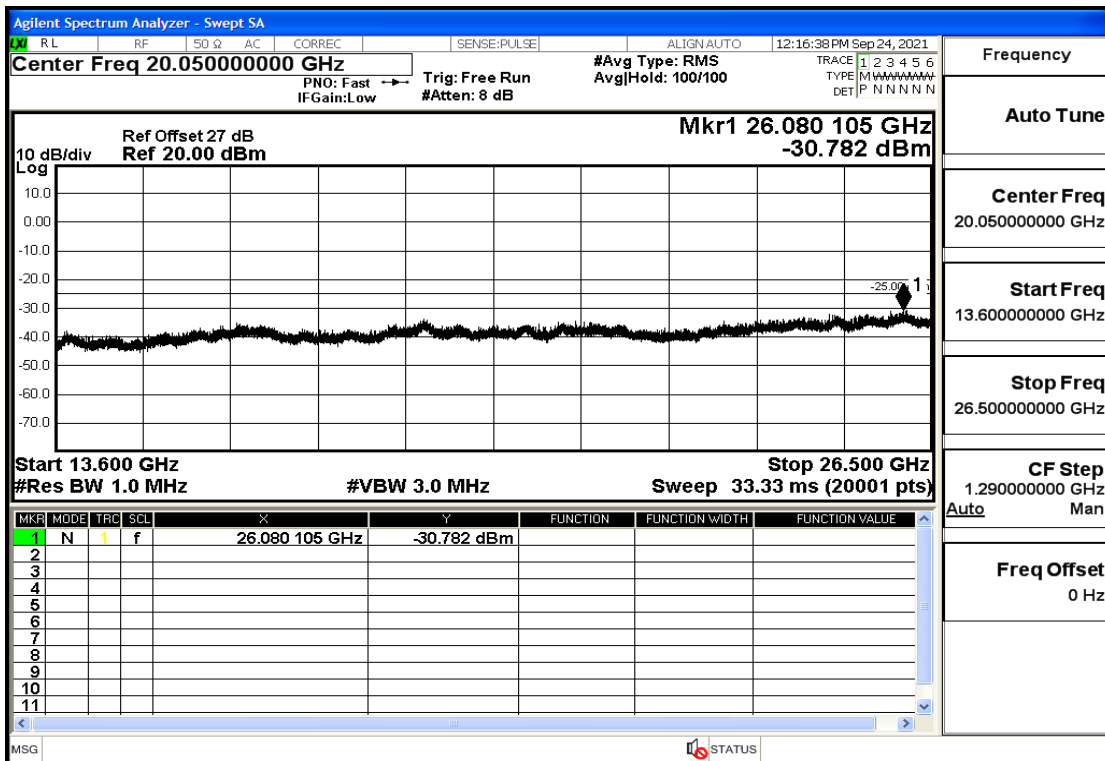

OB7-5-2567.5-QPSK-1#0@13.6GHz-26.5GHz@Pass