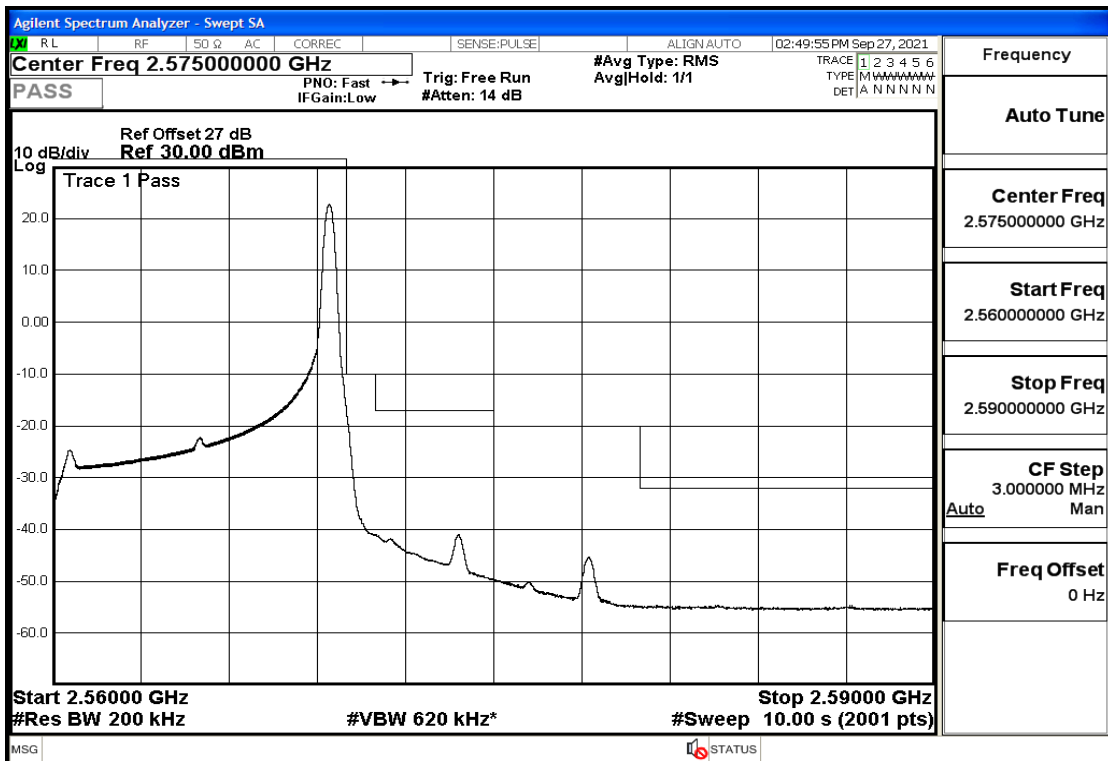

Band7-10-2565-QPSK-1#HIGH@Pass