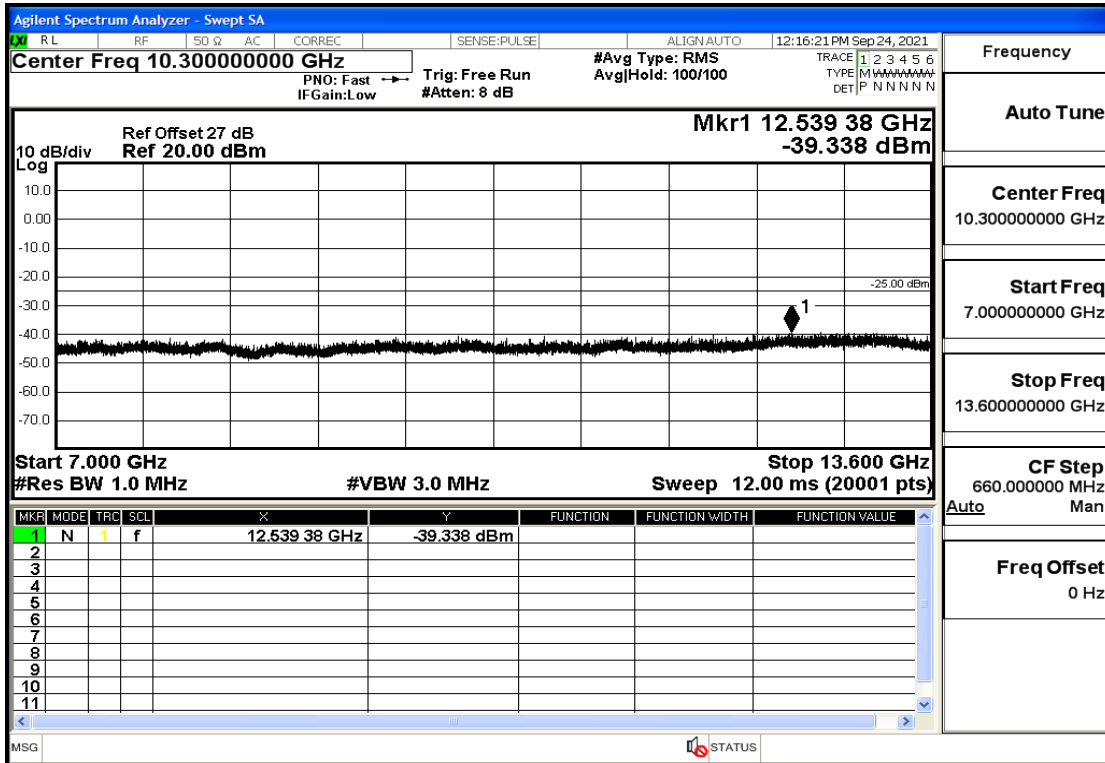

OB7-5-2567.5-QPSK-1#0@7GHz-13.6GHz@Pass