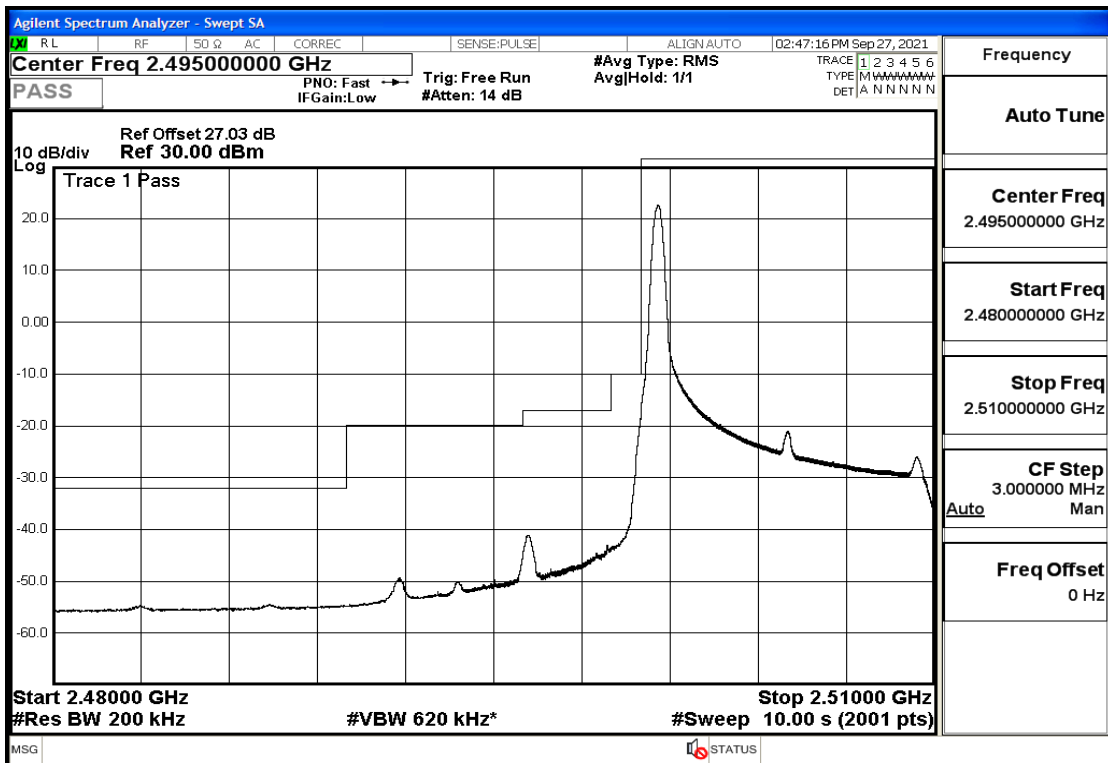

Band7-10-2505-16QAM-1#LOW@Pass