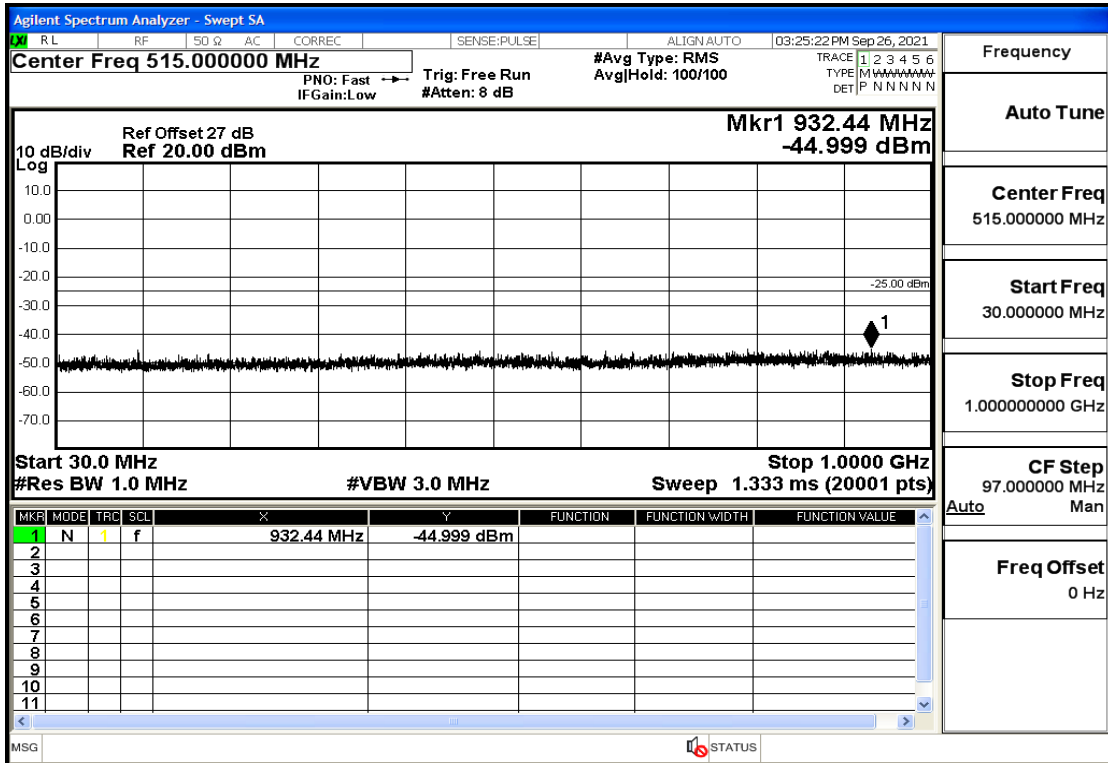

OB7-15-2507.5-QPSK-1#74@30mHz-1GHz@Pass