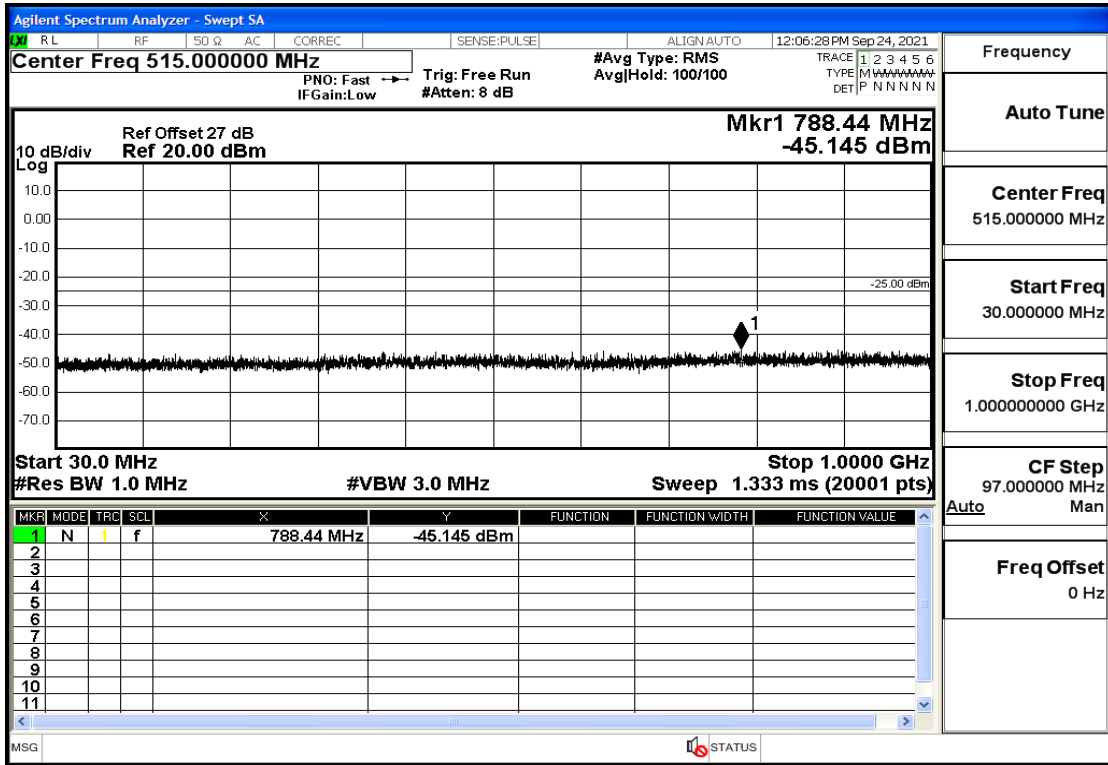

OB7-5-2502.5-QPSK-25#0@30mHz-1GHz@Pass