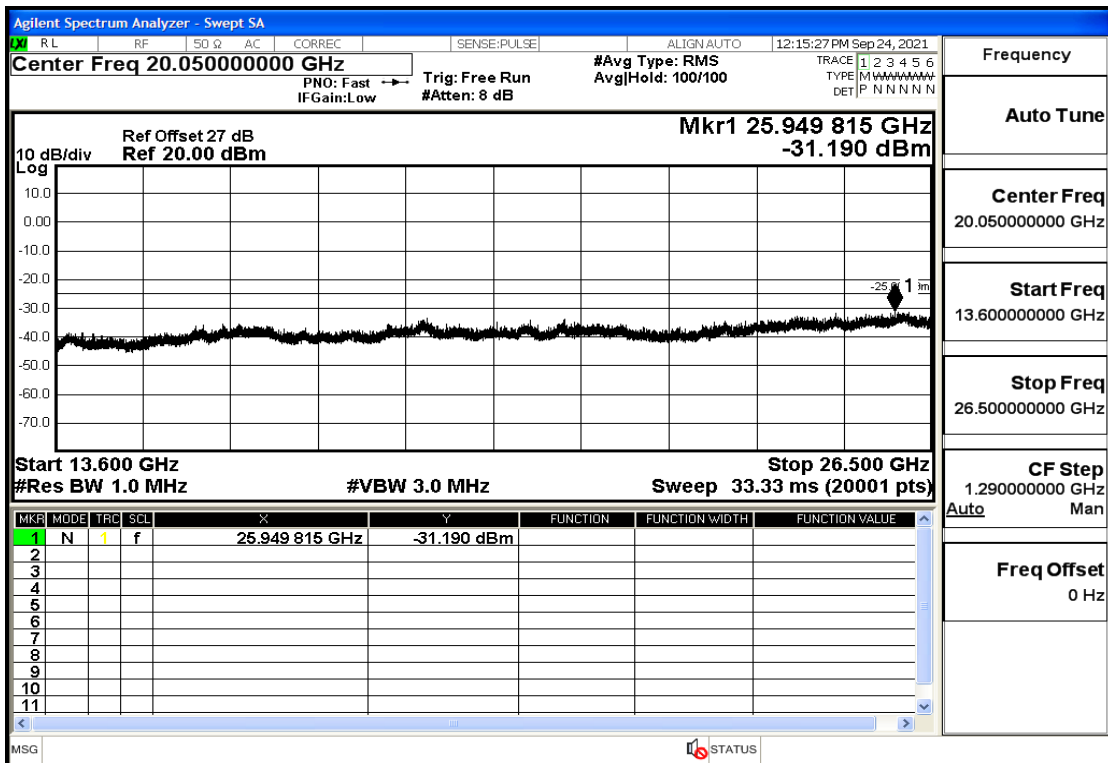

OB7-5-2567.5-QPSK-25#0@13.6GHz-26.5GHz@Pass