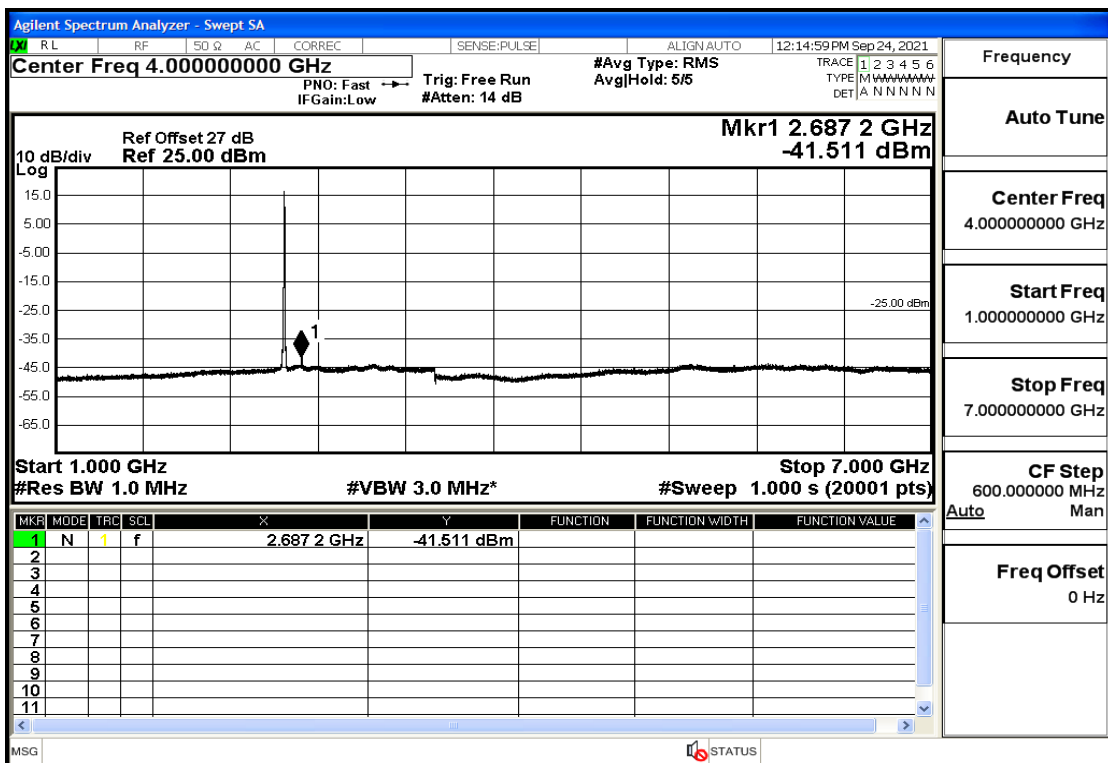

OB7-5-2567.5-QPSK-25#0@1GHz-7GHz@Pass