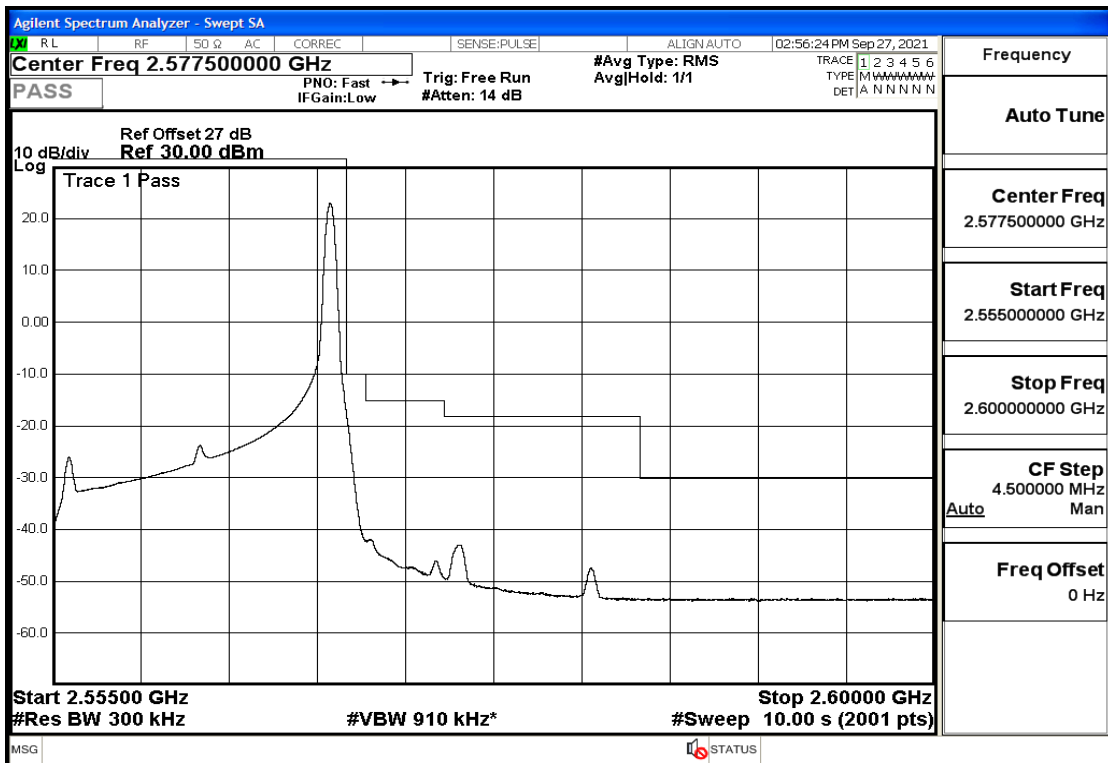

Band7-15-2562.5-QPSK-1#HIGH@Pass