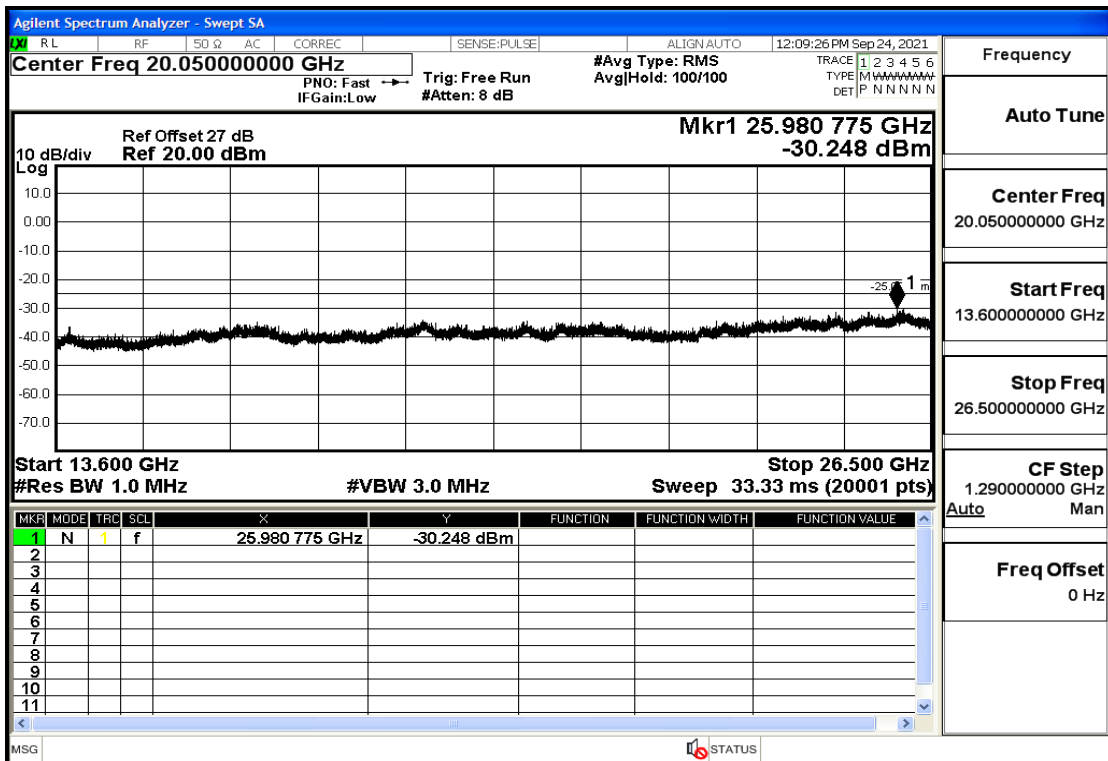

OB7-5-2502.5-QPSK-1#24@13.6GHz-26.5GHz@Pass