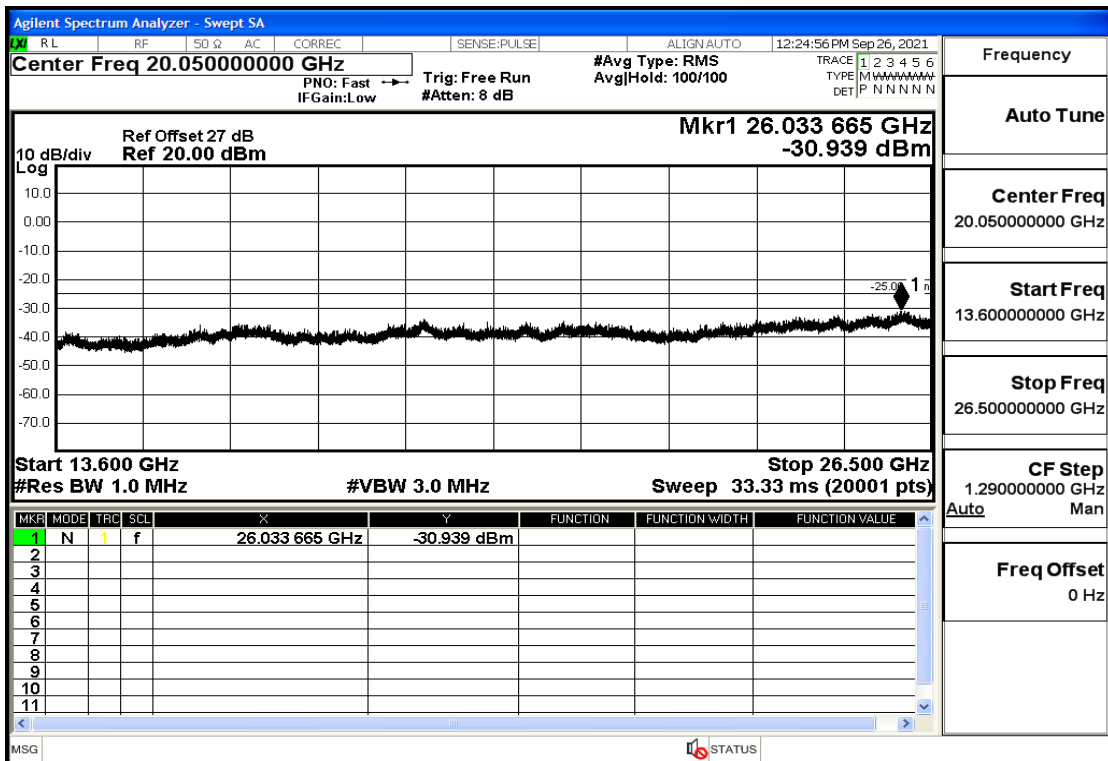

OB7-10-2565-QPSK-50#0@13.6GHz-26.5GHz@Pass