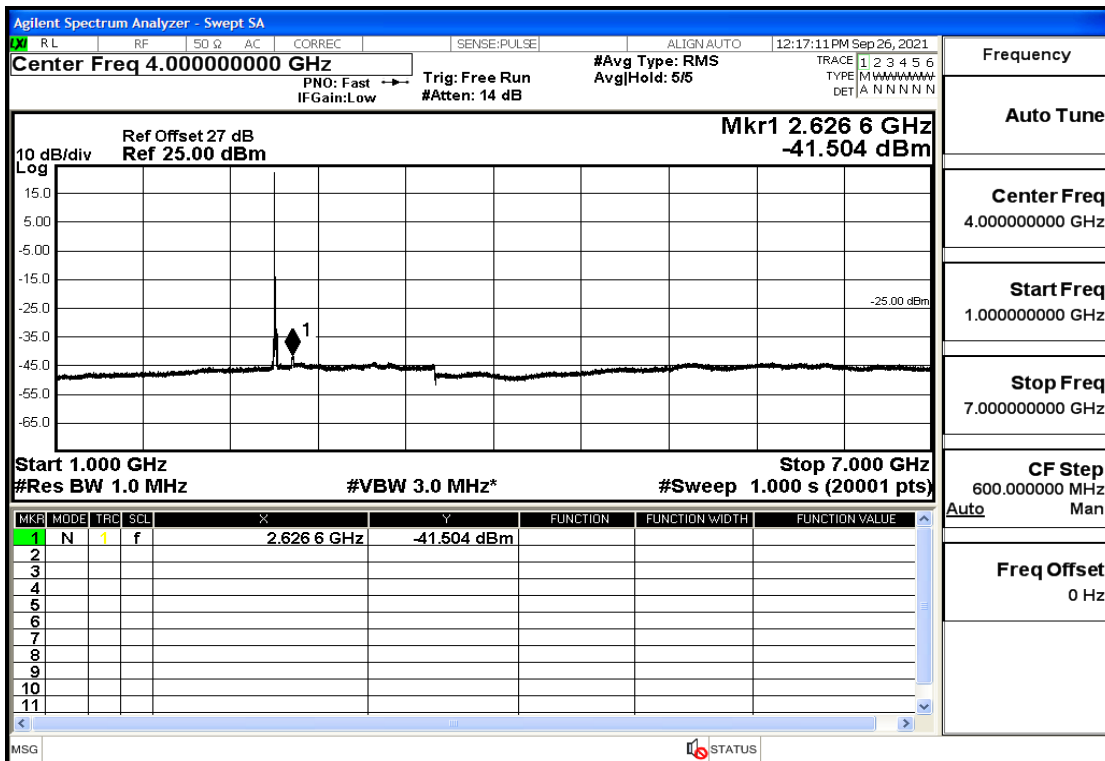

OB7-10-2505-QPSK-1#0@1GHz-7GHz@Pass