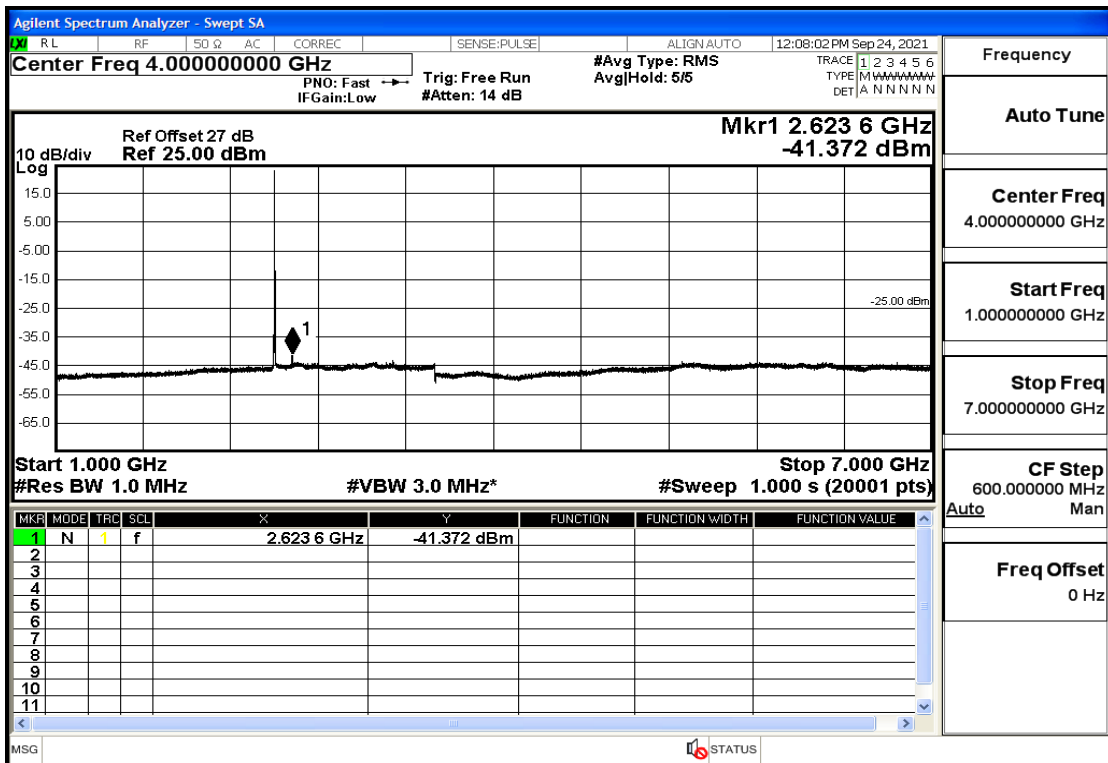

OB7-5-2502.5-QPSK-1#0@1GHz-7GHz@Pass