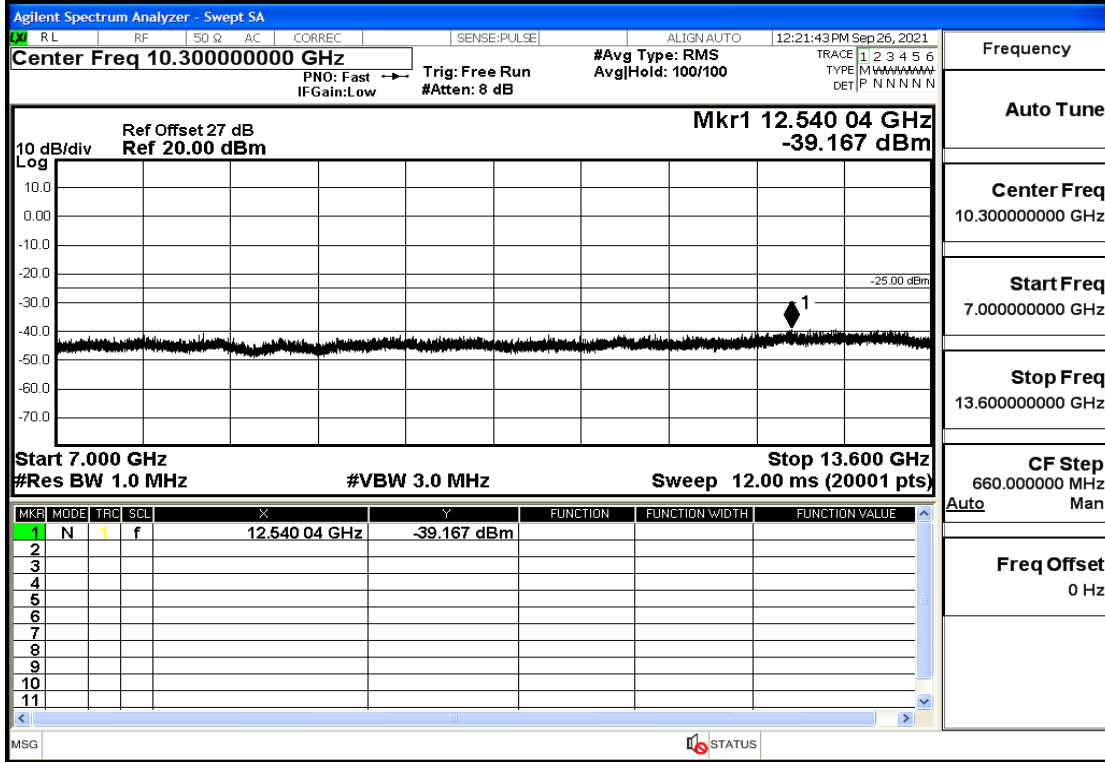

OB7-10-2535-QPSK-1#0@7GHz-13.6GHz@Pass