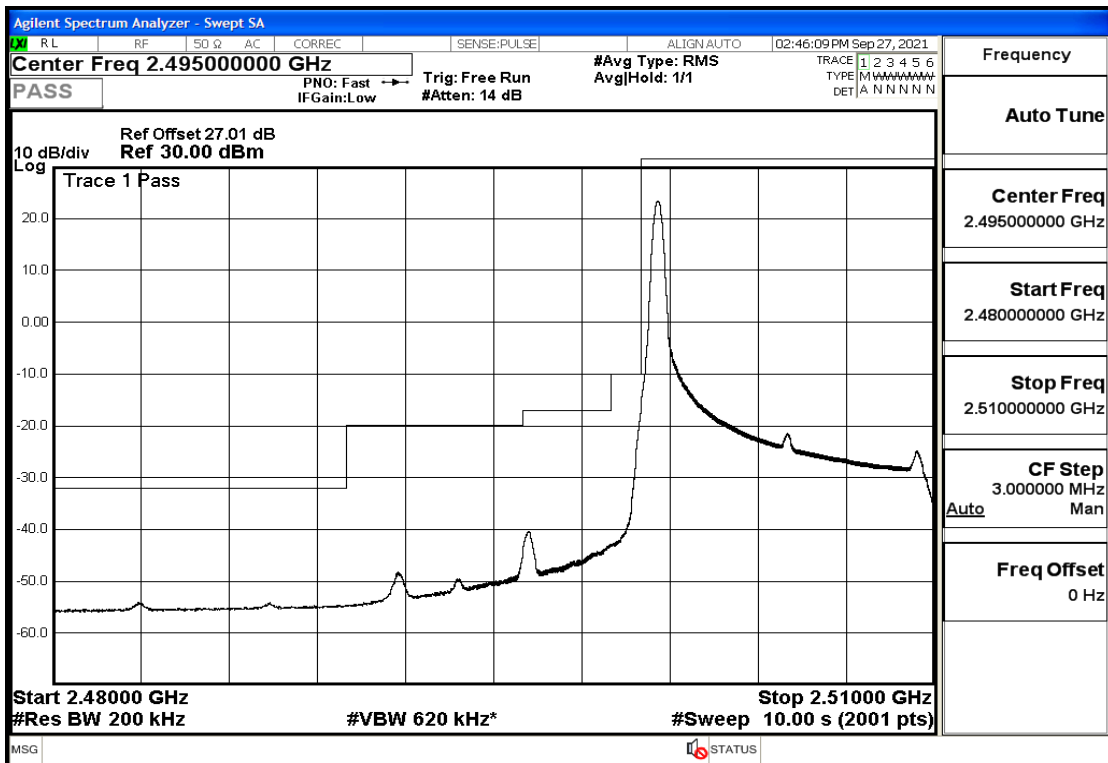

Band7-10-2505-QPSK-1#LOW@Pass