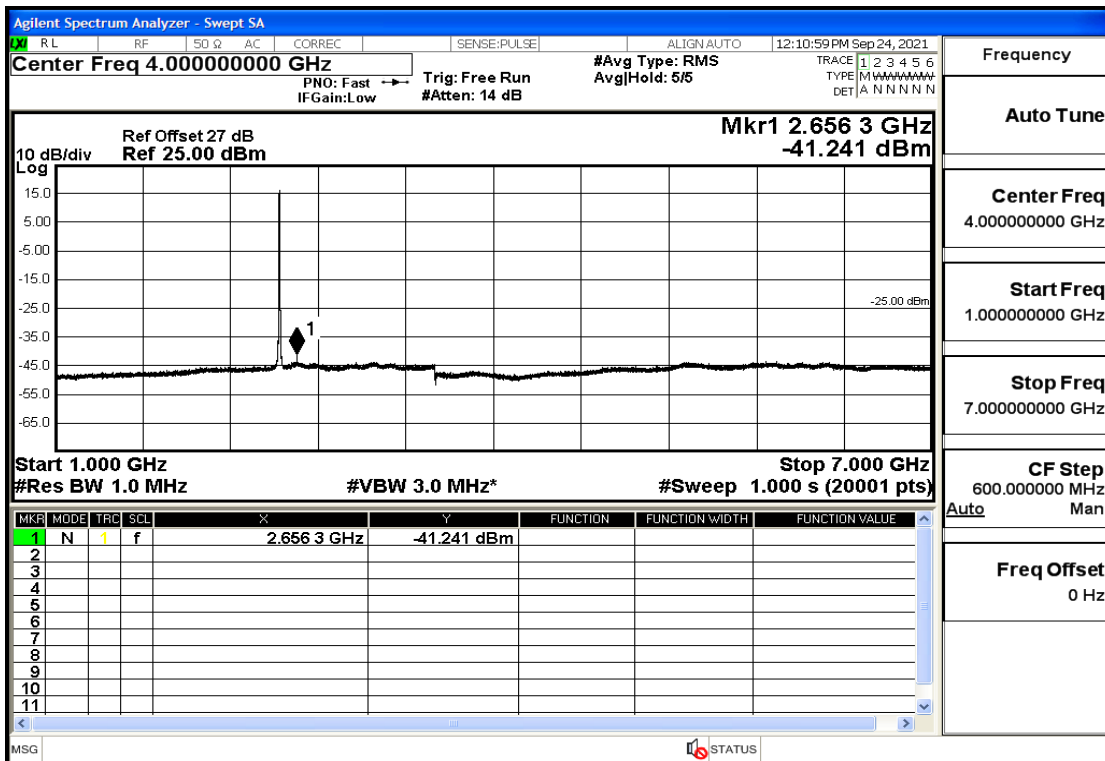

OB7-5-2535-QPSK-25#0@1GHz-7GHz@Pass