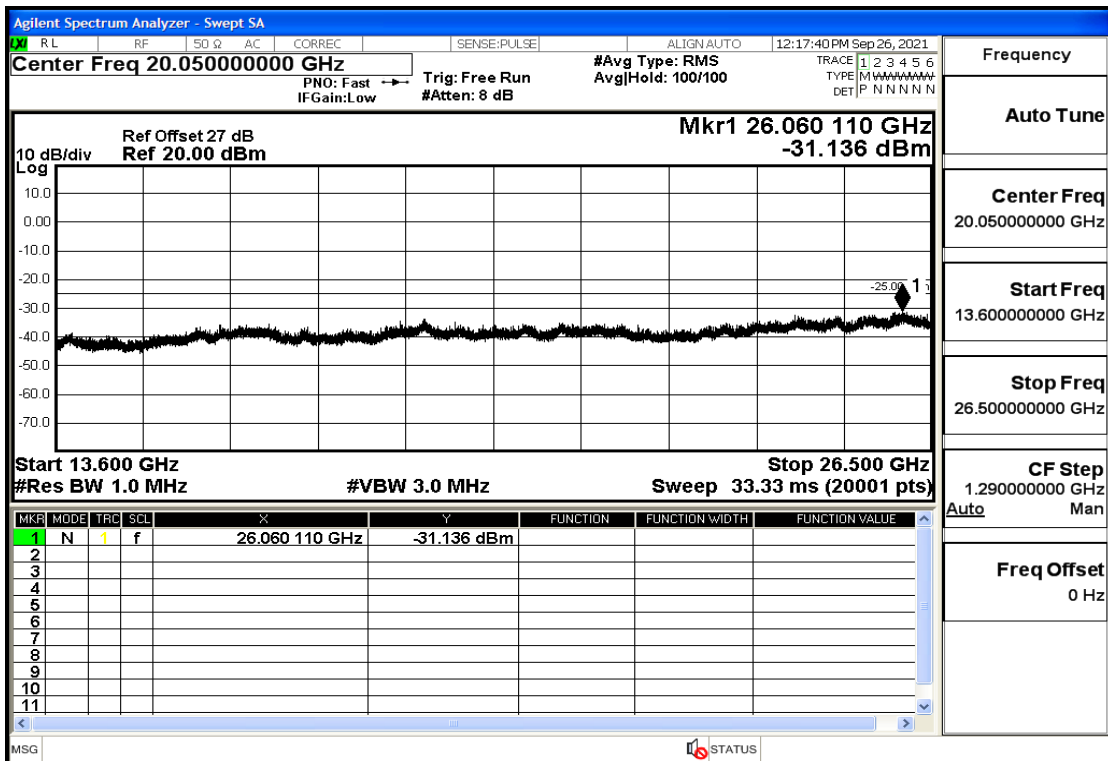

OB7-10-2505-QPSK-1#0@13.6GHz-26.5GHz@Pass