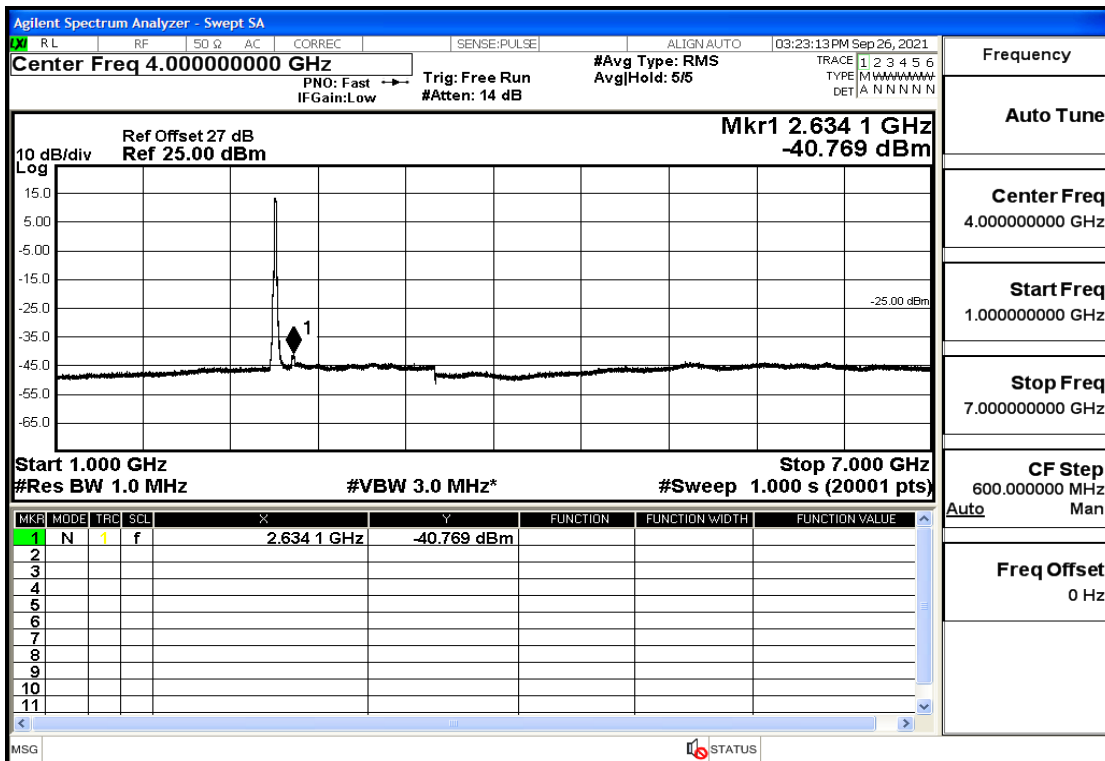

OB7-15-2507.5-QPSK-75#0@1GHz-7GHz@Pass