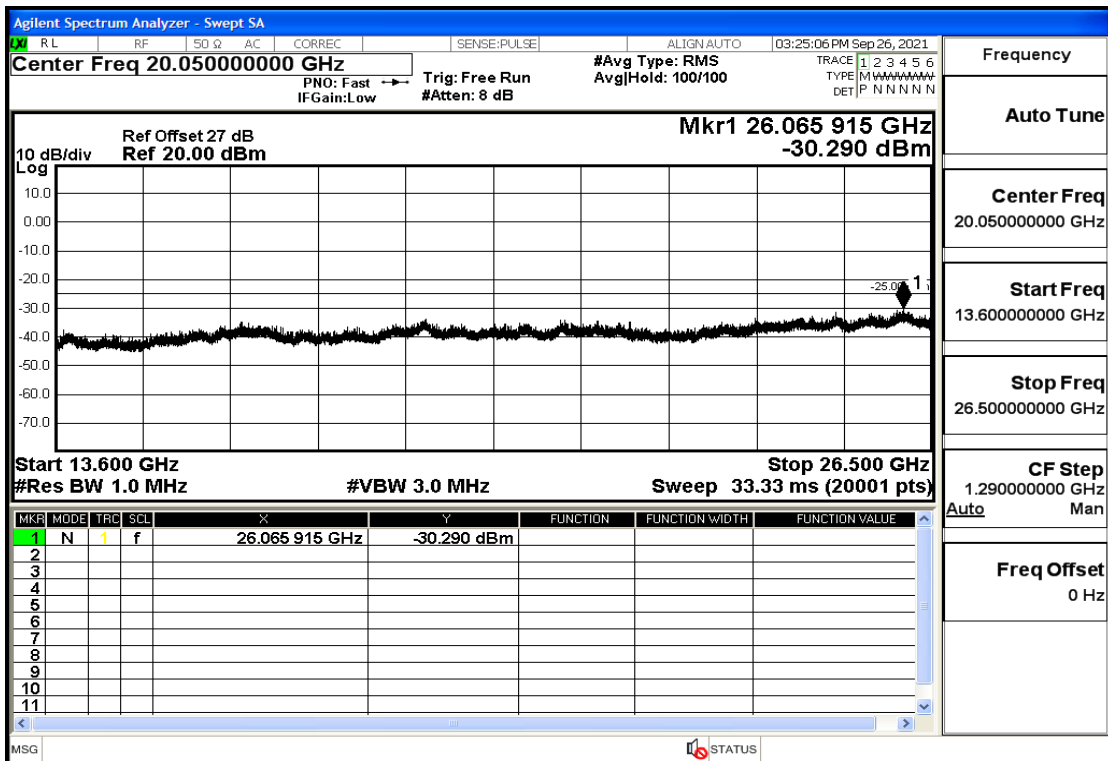

OB7-15-2507.5-QPSK-1#0@13.6GHz-26.5GHz@Pass