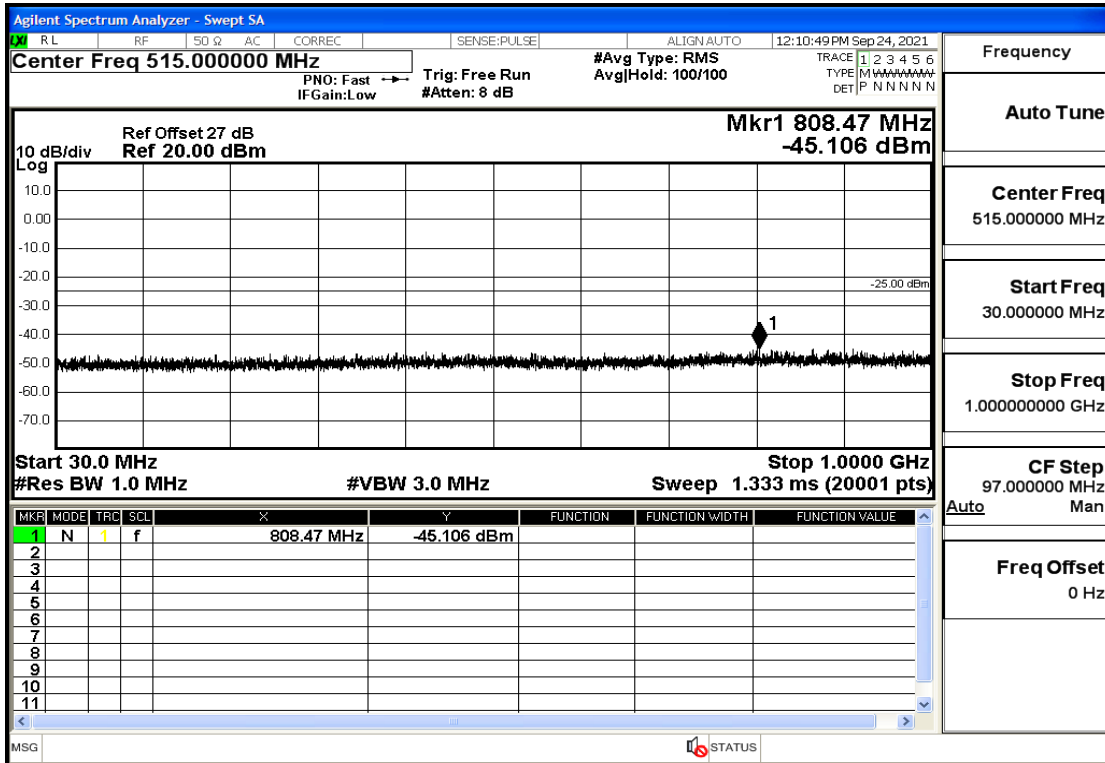

OB7-5-2535-QPSK-25#0@30mHz-1GHz@Pass