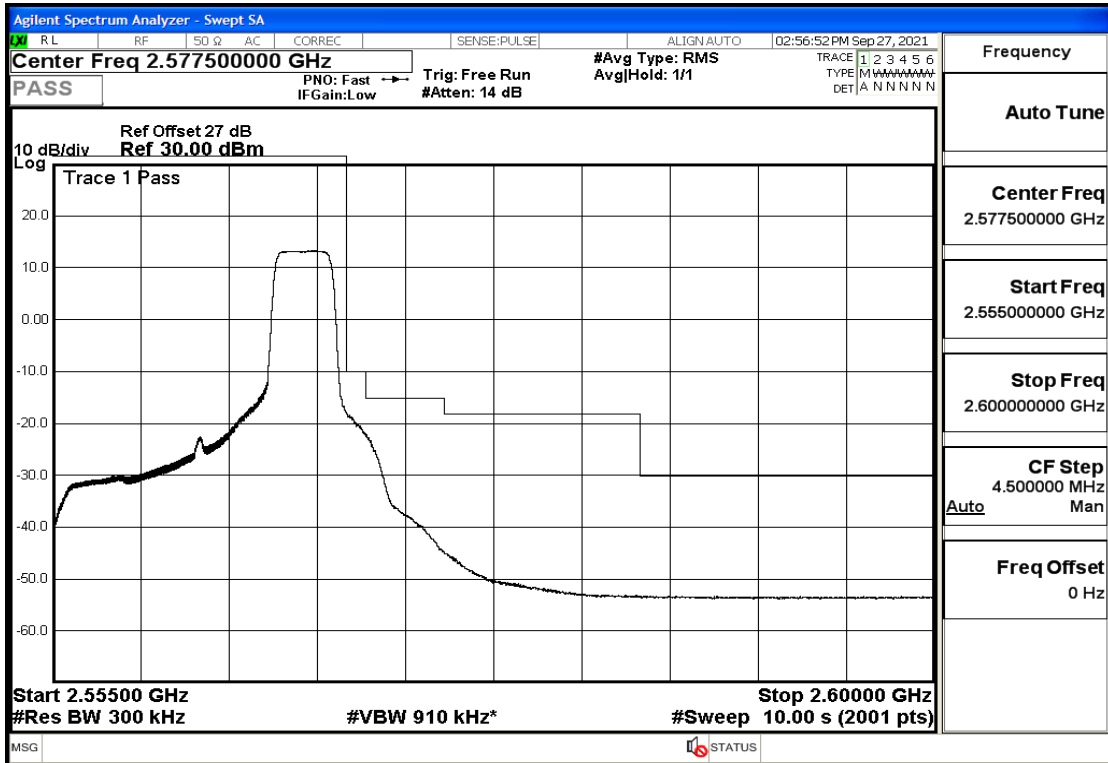

Band7-15-2562.5-16QAM-16#HIGH@Pass