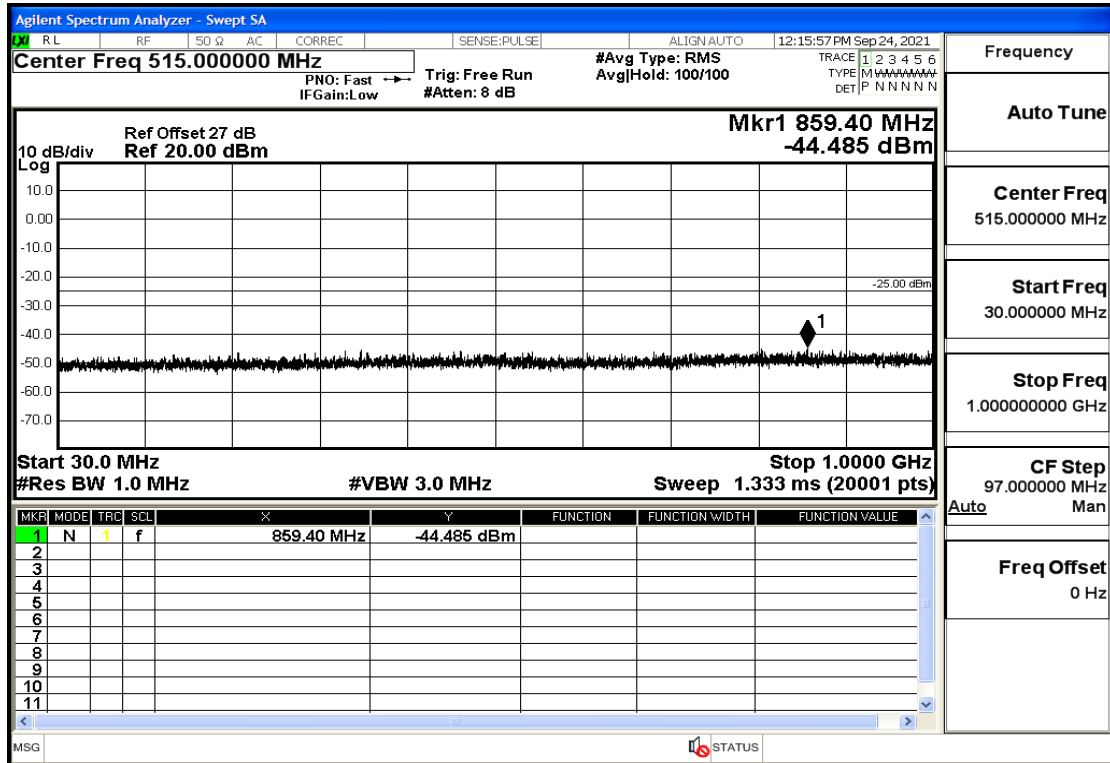

OB7-5-2567.5-QPSK-1#0@30mHz-1GHz@Pass