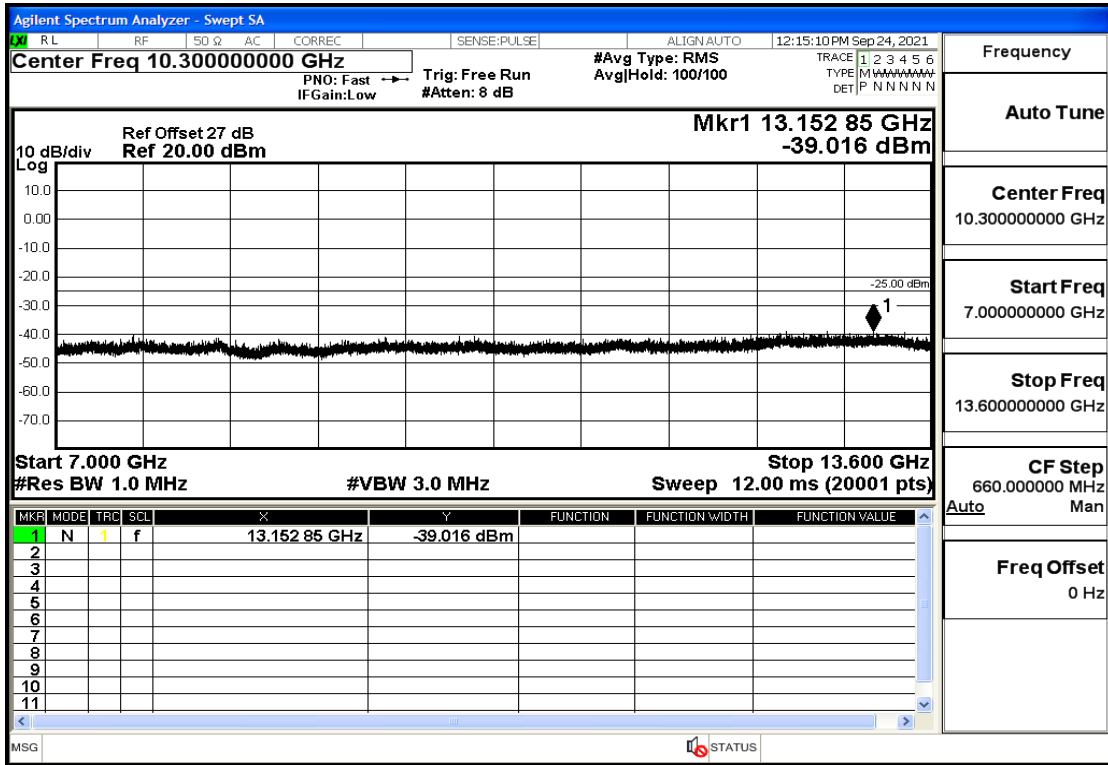

OB7-5-2567.5-QPSK-25#0@7GHz-13.6GHz@Pass