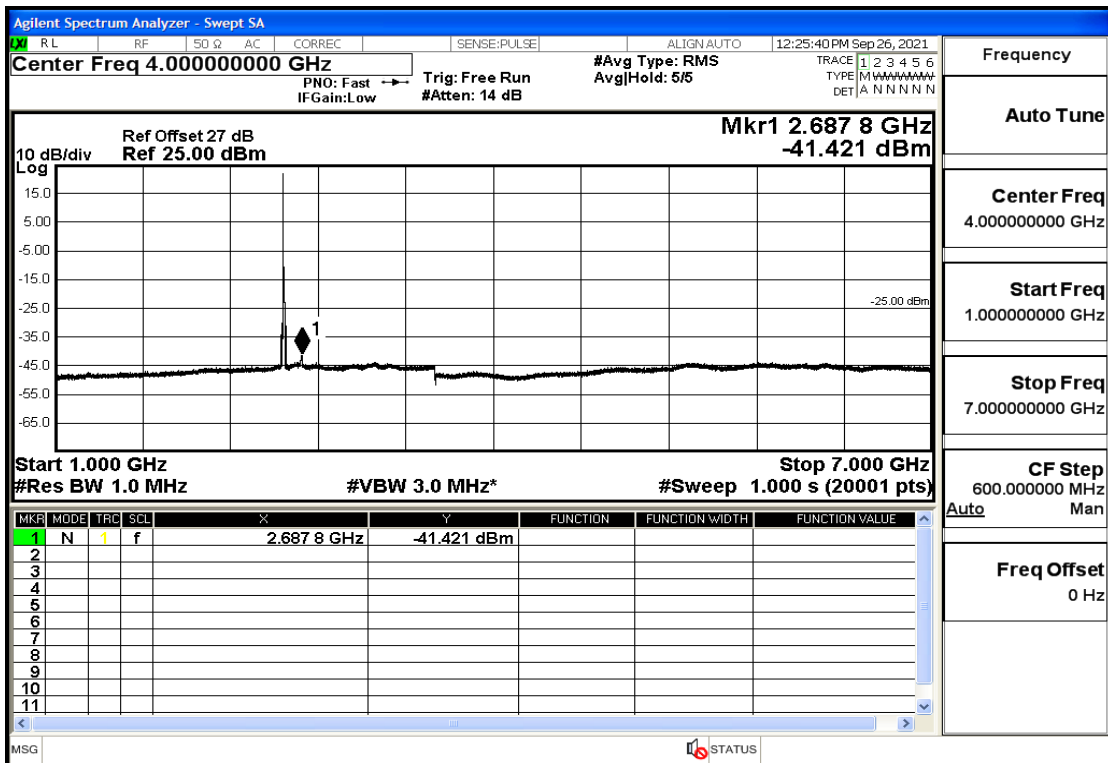

OB7-10-2565-QPSK-1#0@1GHz-7GHz@Pass