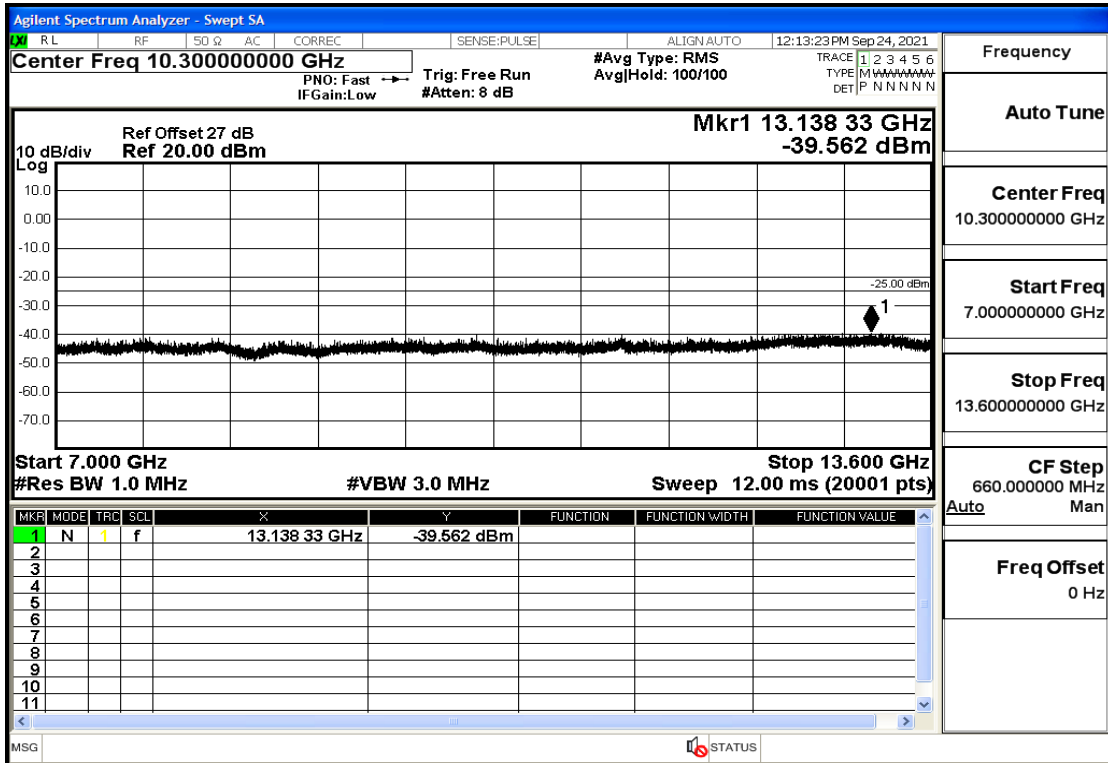

OB7-5-2535-QPSK-1#24@7GHz-13.6GHz@Pass