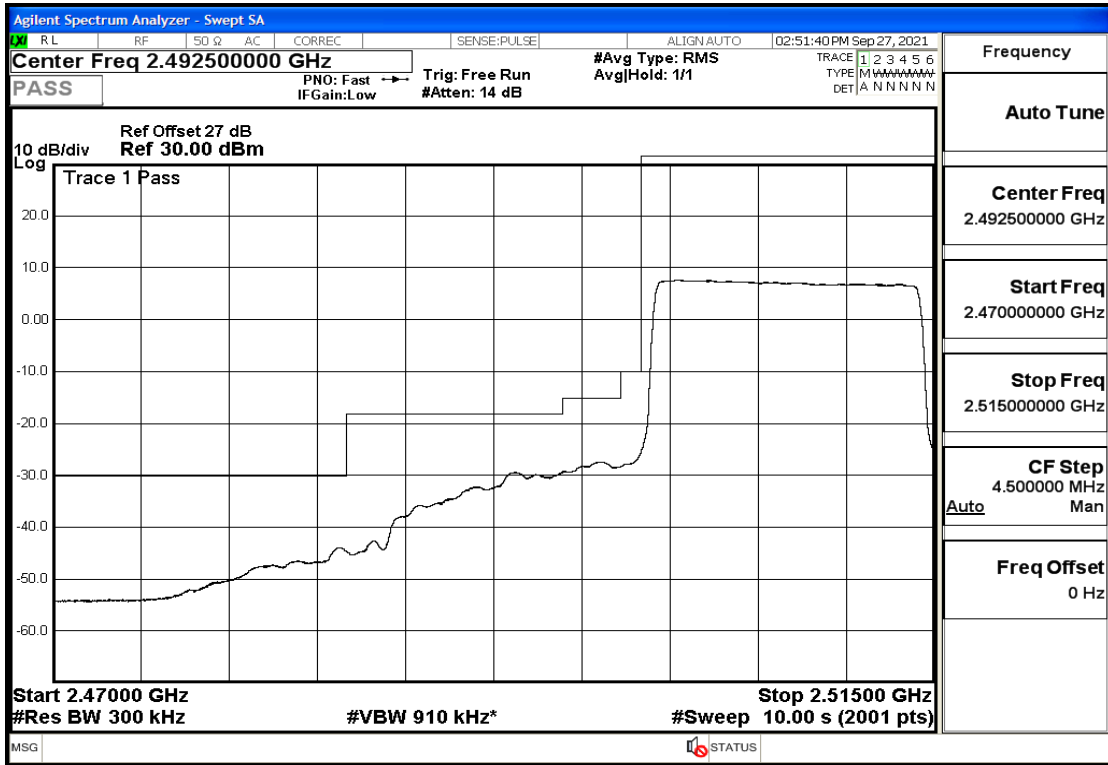

Band7-15-2507.5-QPSK-75#LOW@Pass