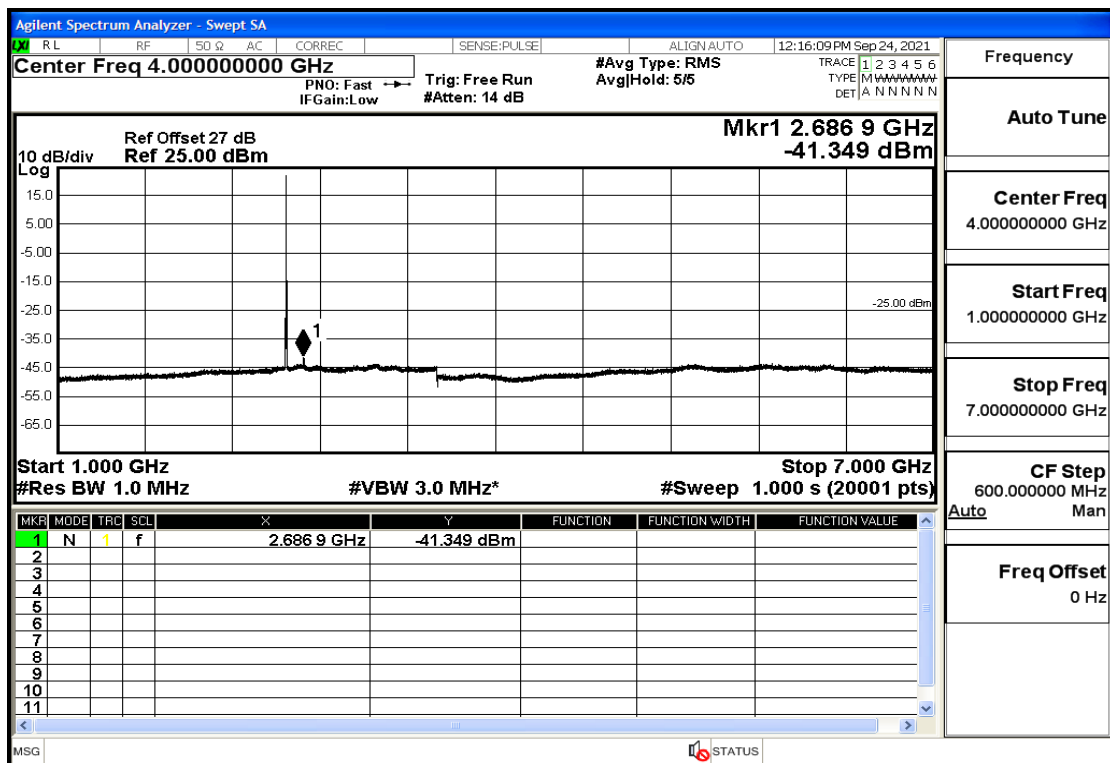

OB7-5-2567.5-QPSK-1#0@1GHz-7GHz@Pass