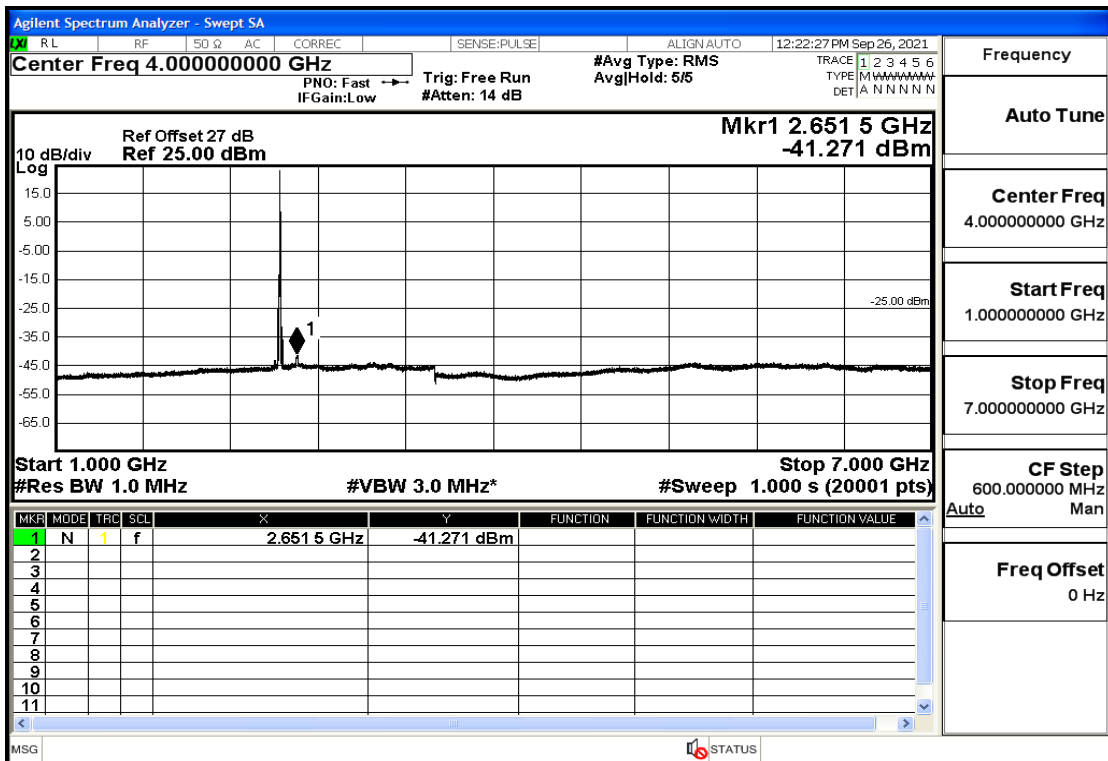

OB7-10-2535-QPSK-1#49@1GHz-7GHz@Pass