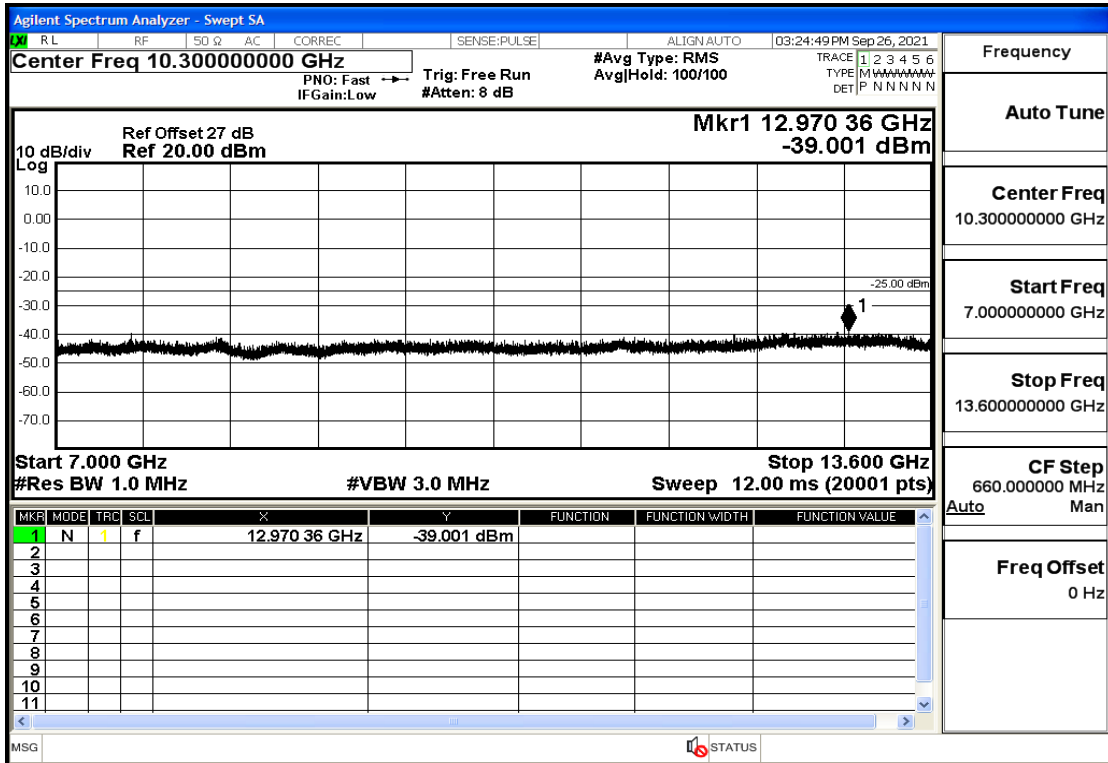

OB7-15-2507.5-QPSK-1#0@7GHz-13.6GHz@Pass