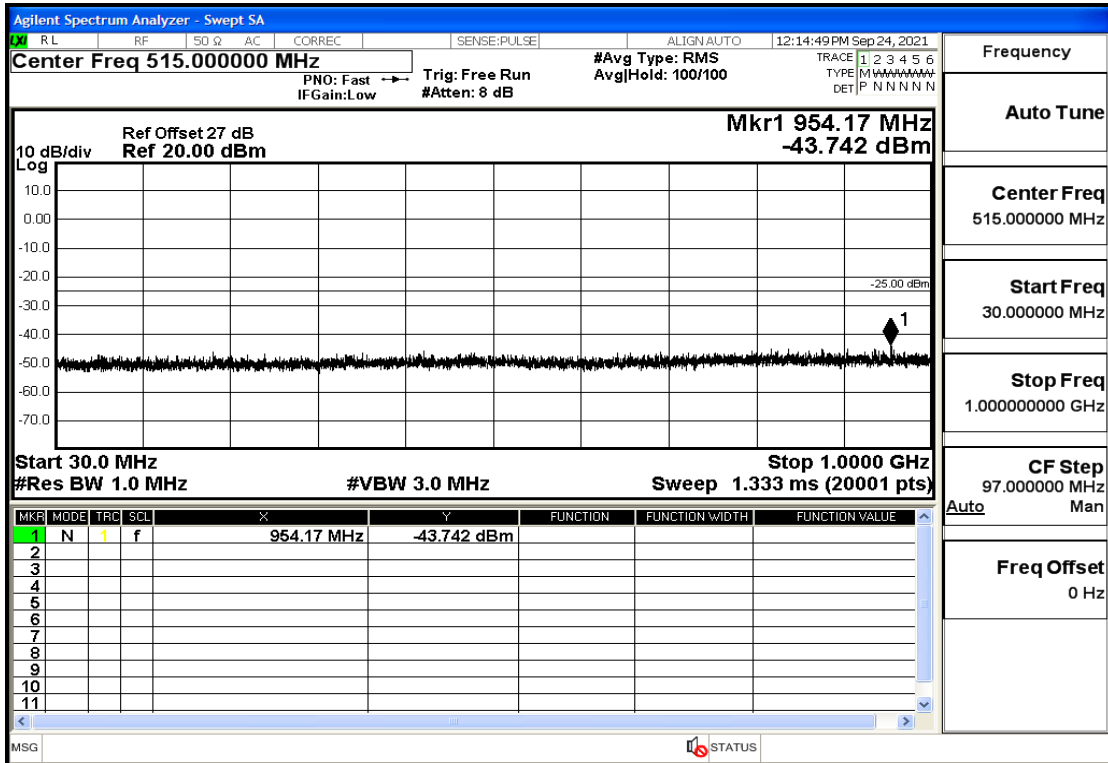

OB7-5-2567.5-QPSK-25#0@30mHz-1GHz@Pass