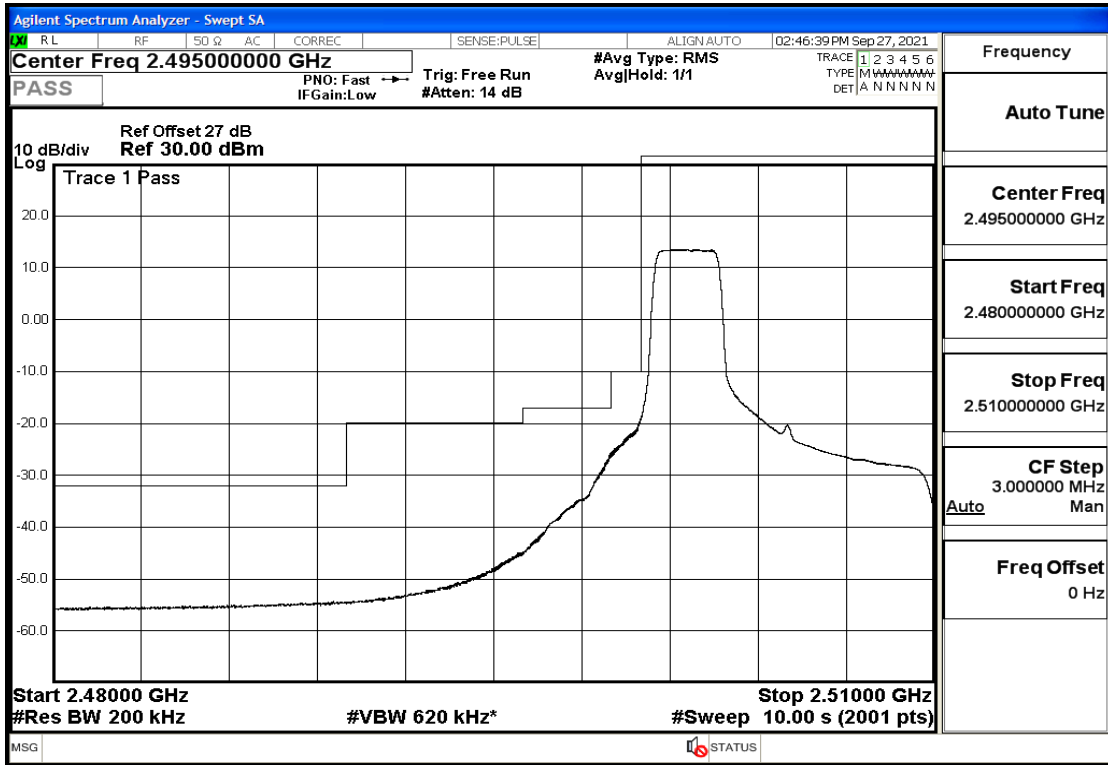

Band7-10-2505-16QAM-12#LOW@Pass