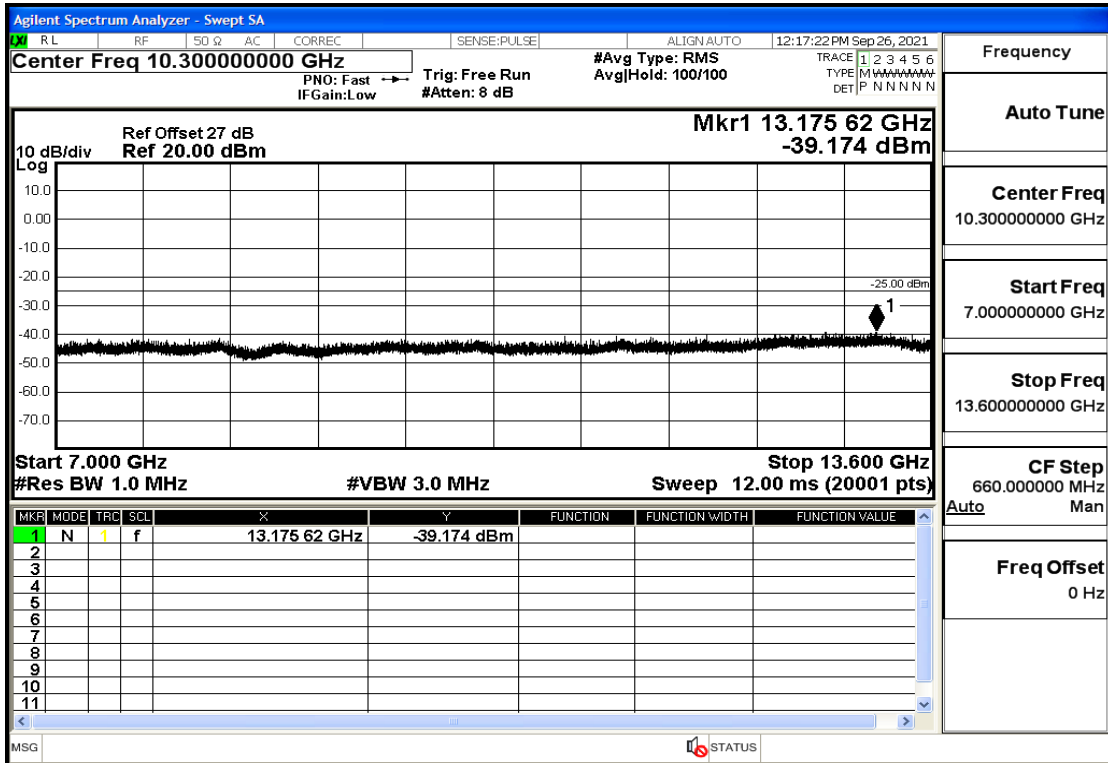

OB7-10-2505-QPSK-1#0@7GHz-13.6GHz@Pass