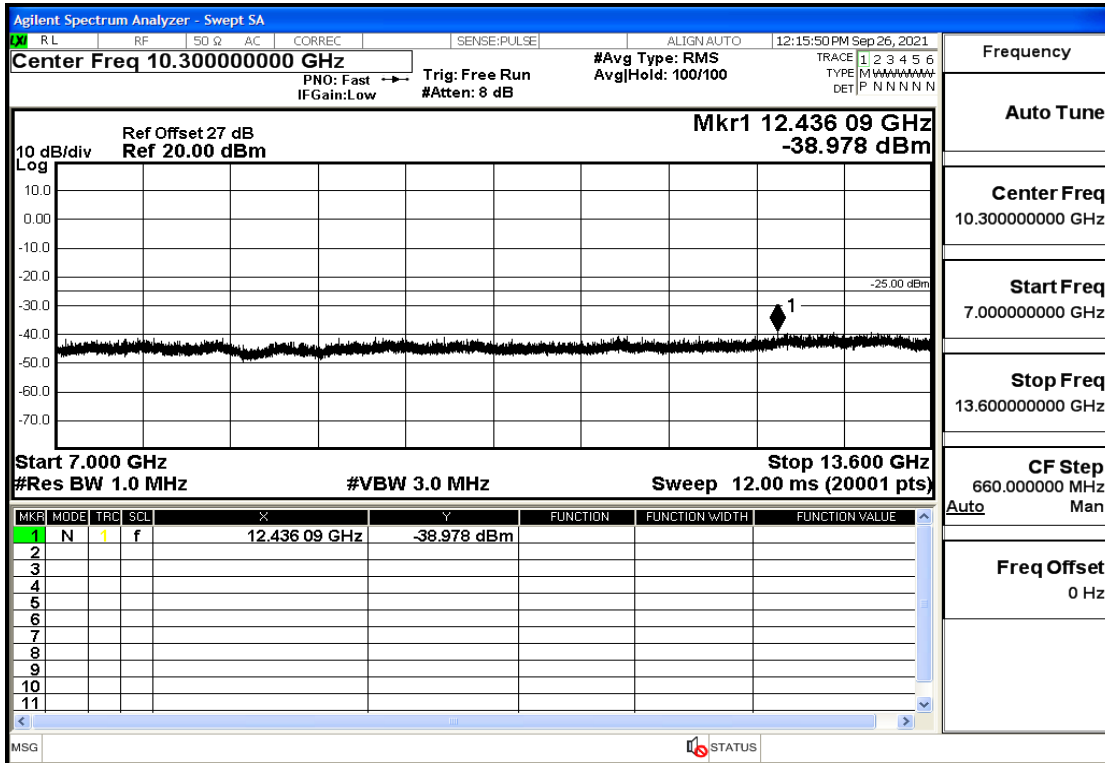

OB7-10-2505-QPSK-50#0@7GHz-13.6GHz@Pass