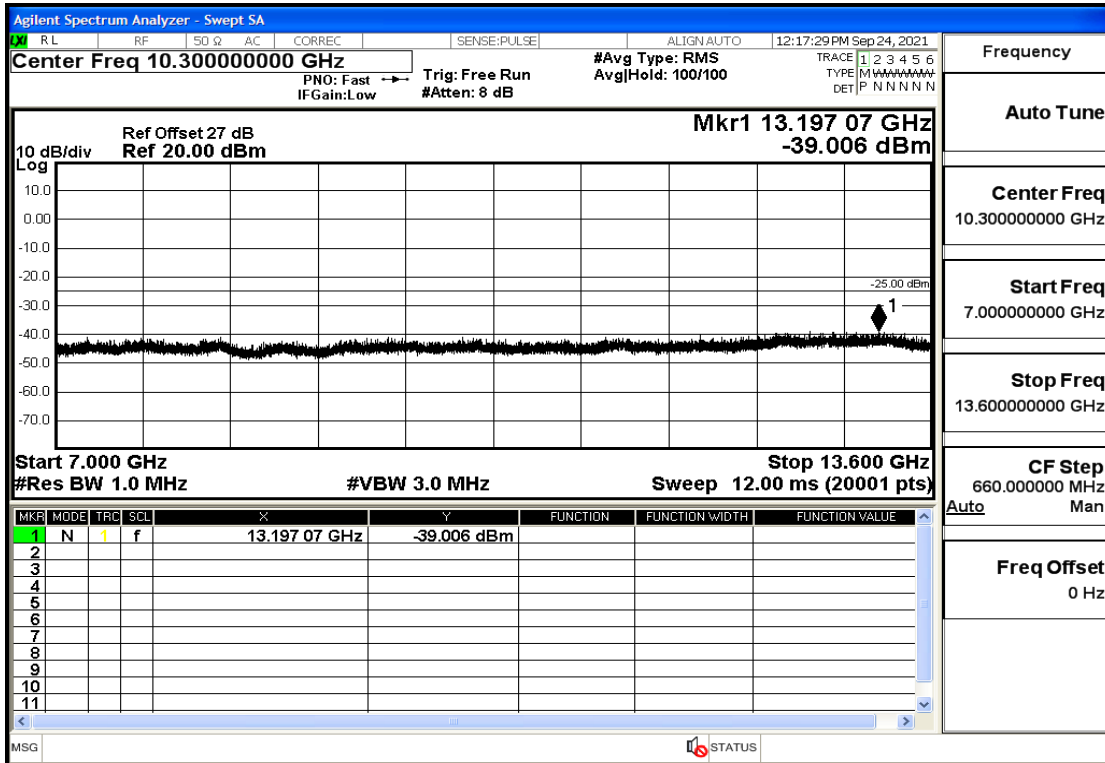

OB7-5-2567.5-QPSK-1#24@7GHz-13.6GHz@Pass