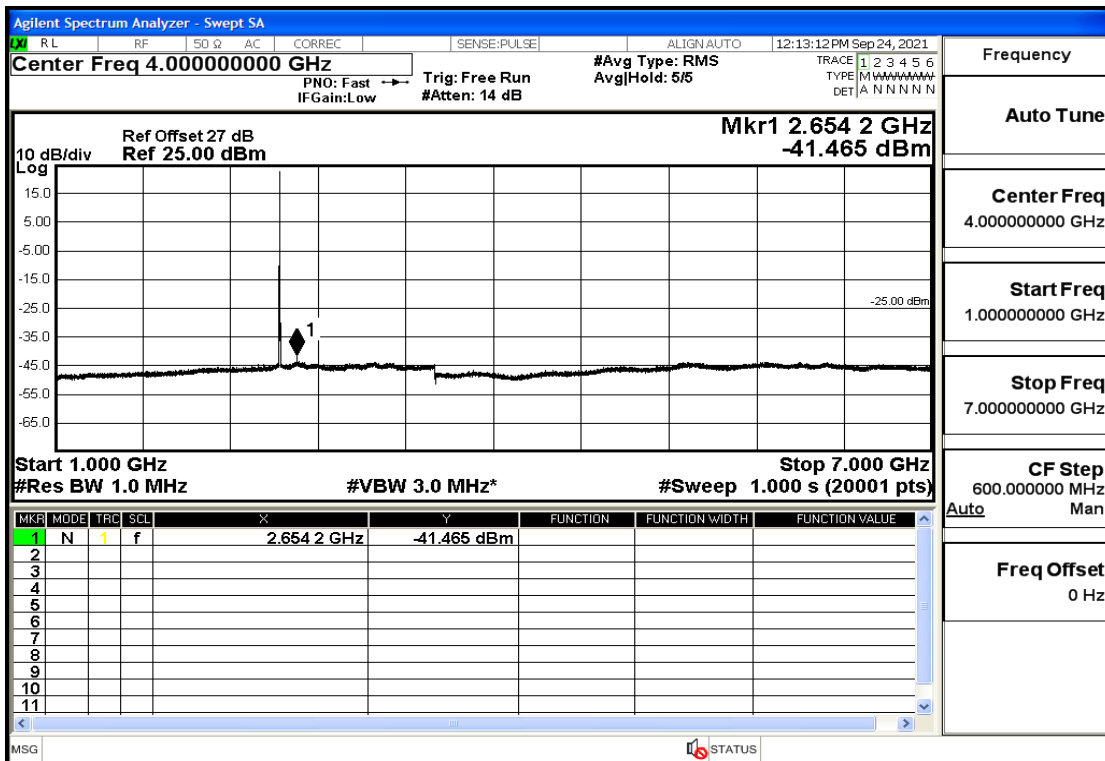

OB7-5-2535-QPSK-1#24@1GHz-7GHz@Pass