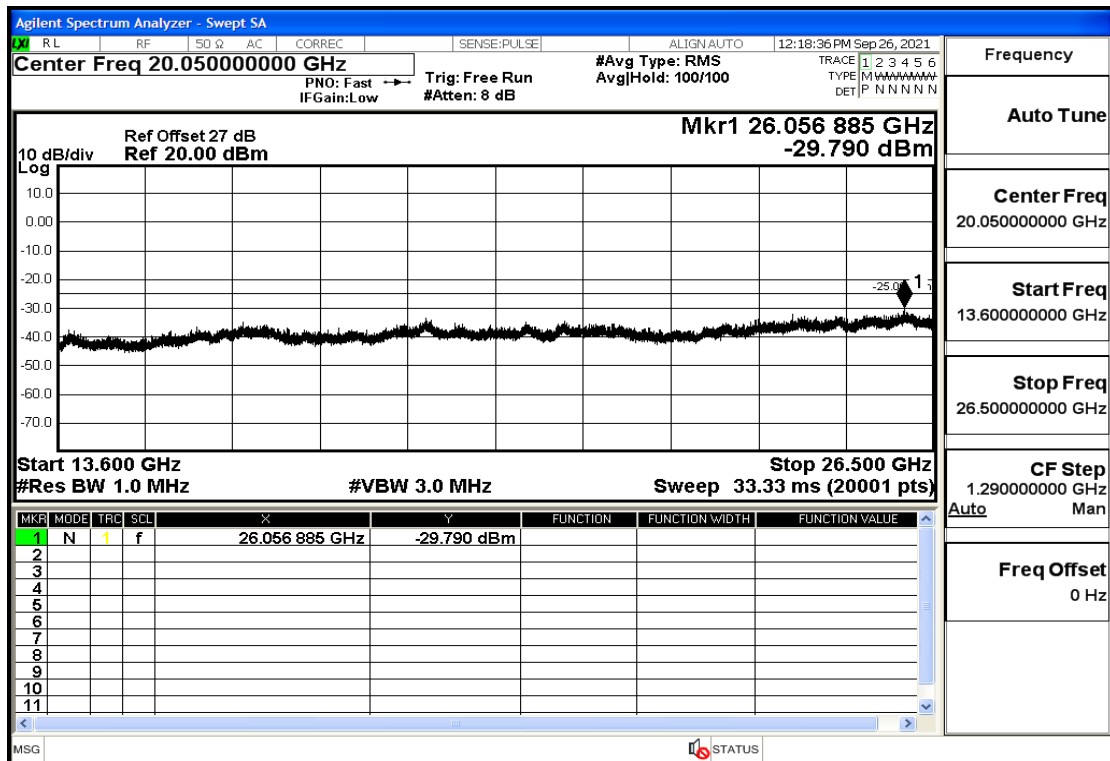

OB7-10-2505-QPSK-1#49@13.6GHz-26.5GHz@Pass