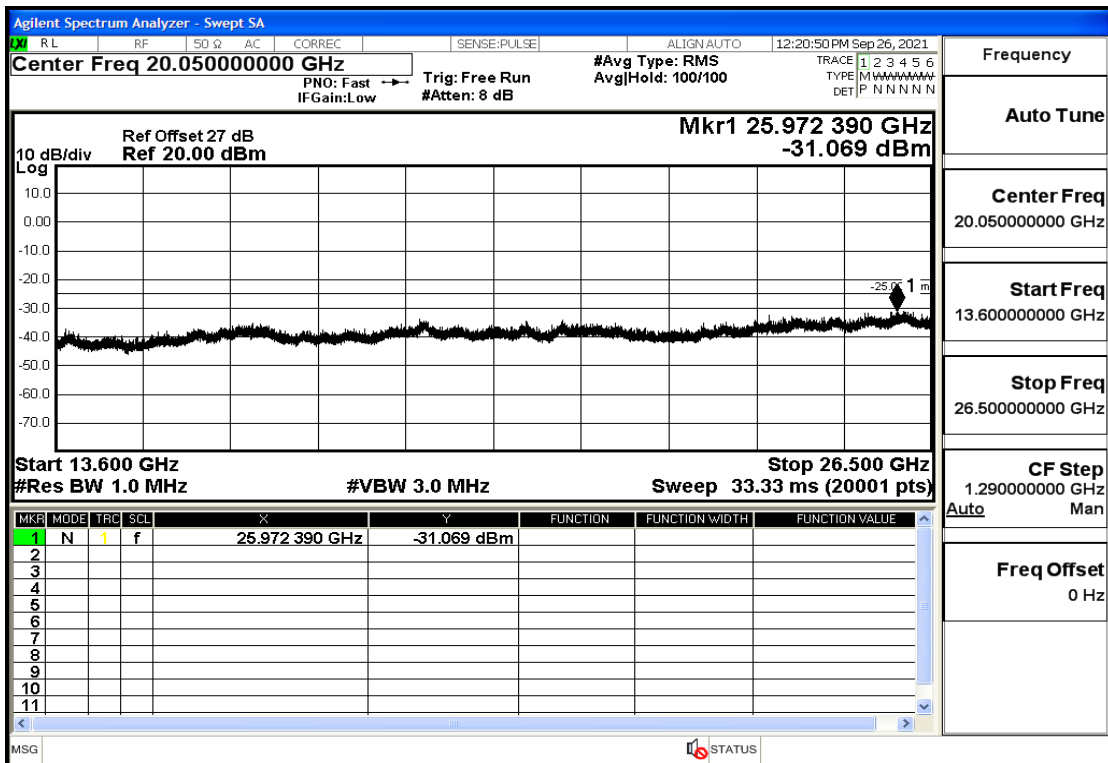

OB7-10-2535-QPSK-50#0@13.6GHz-26.5GHz@Pass