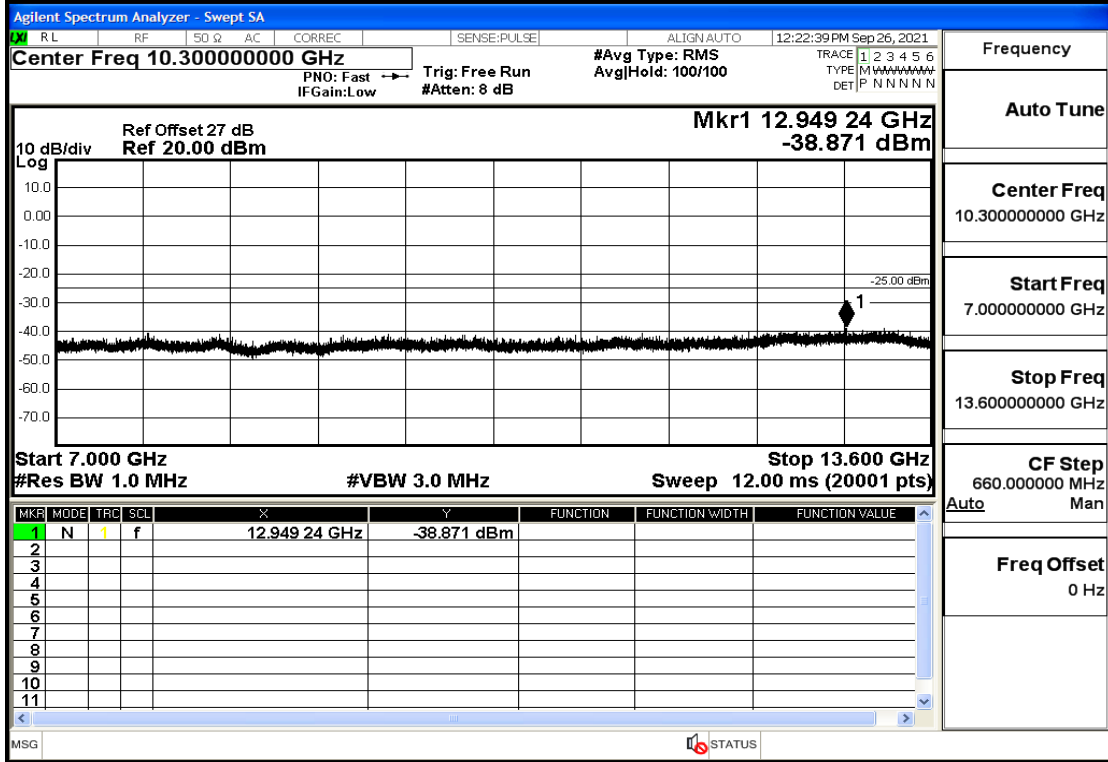

OB7-10-2535-QPSK-1#49@7GHz-13.6GHz@Pass