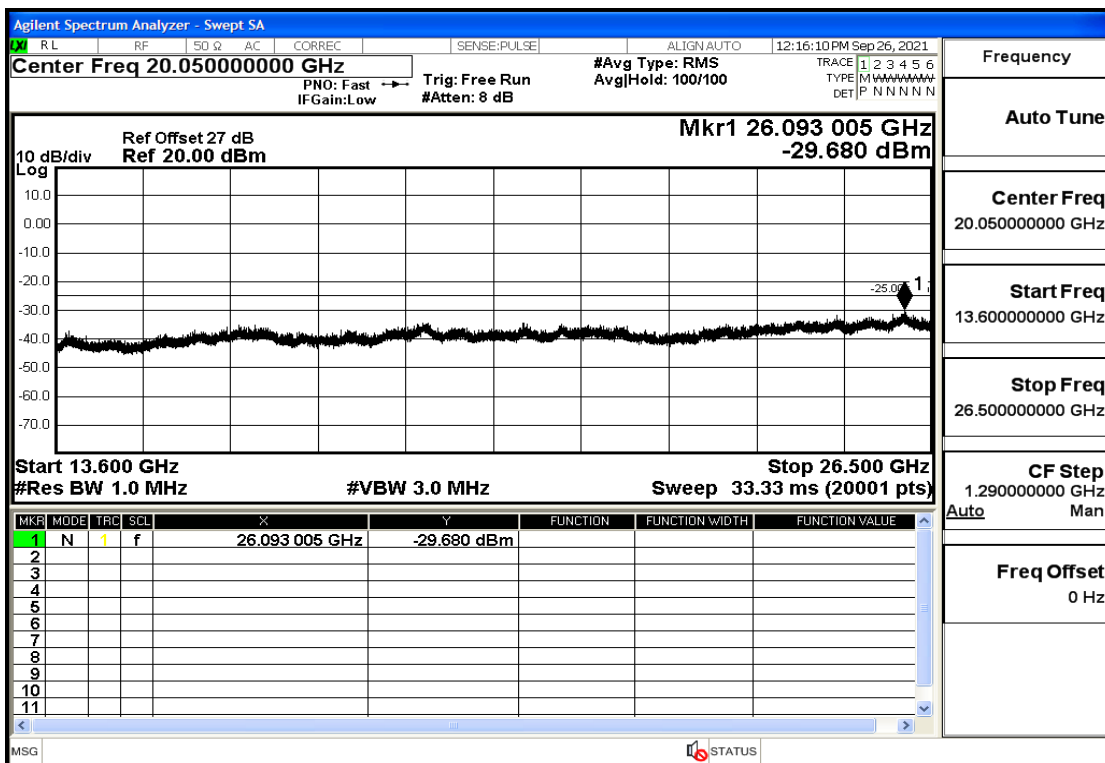

OB7-10-2505-QPSK-50#0@13.6GHz-26.5GHz@Pass