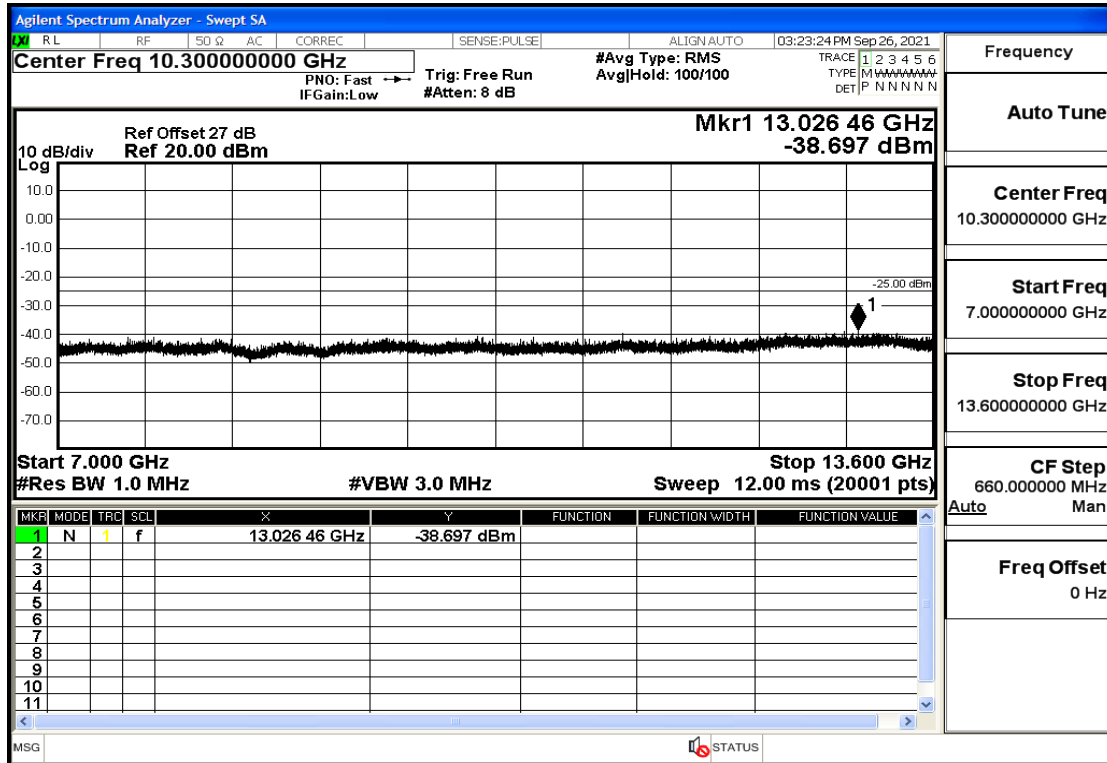

OB7-15-2507.5-QPSK-75#0@7GHz-13.6GHz@Pass