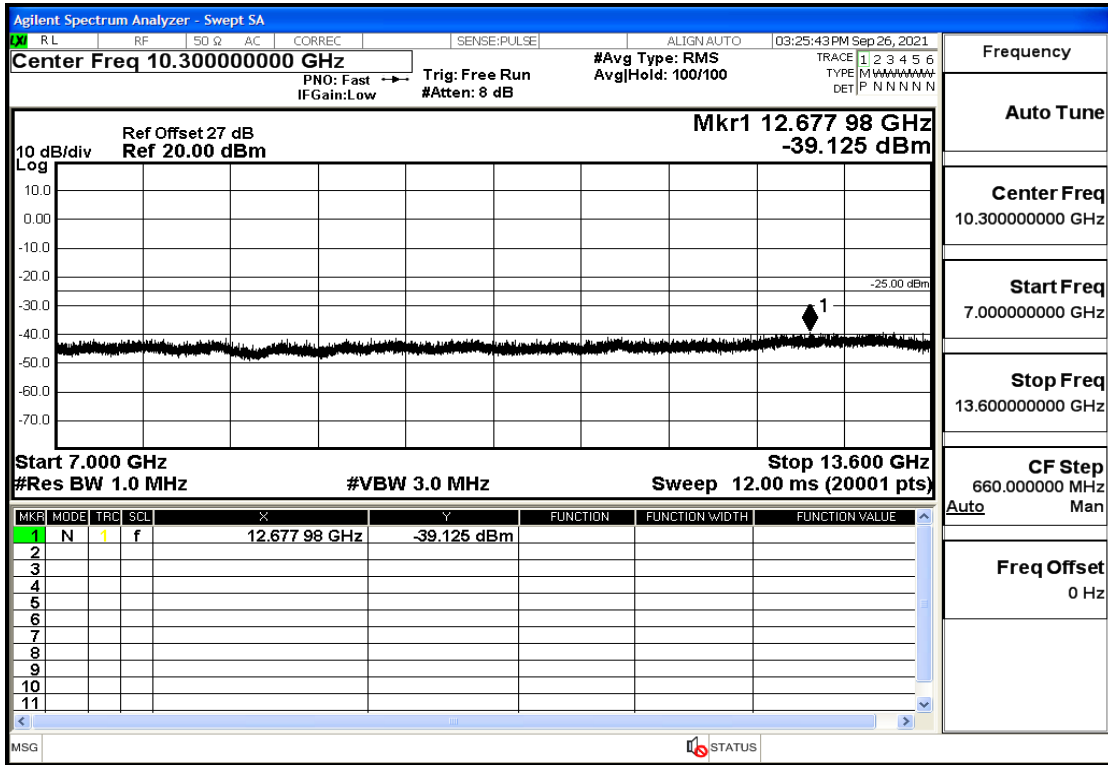

OB7-15-2507.5-QPSK-1#74@7GHz-13.6GHz@Pass