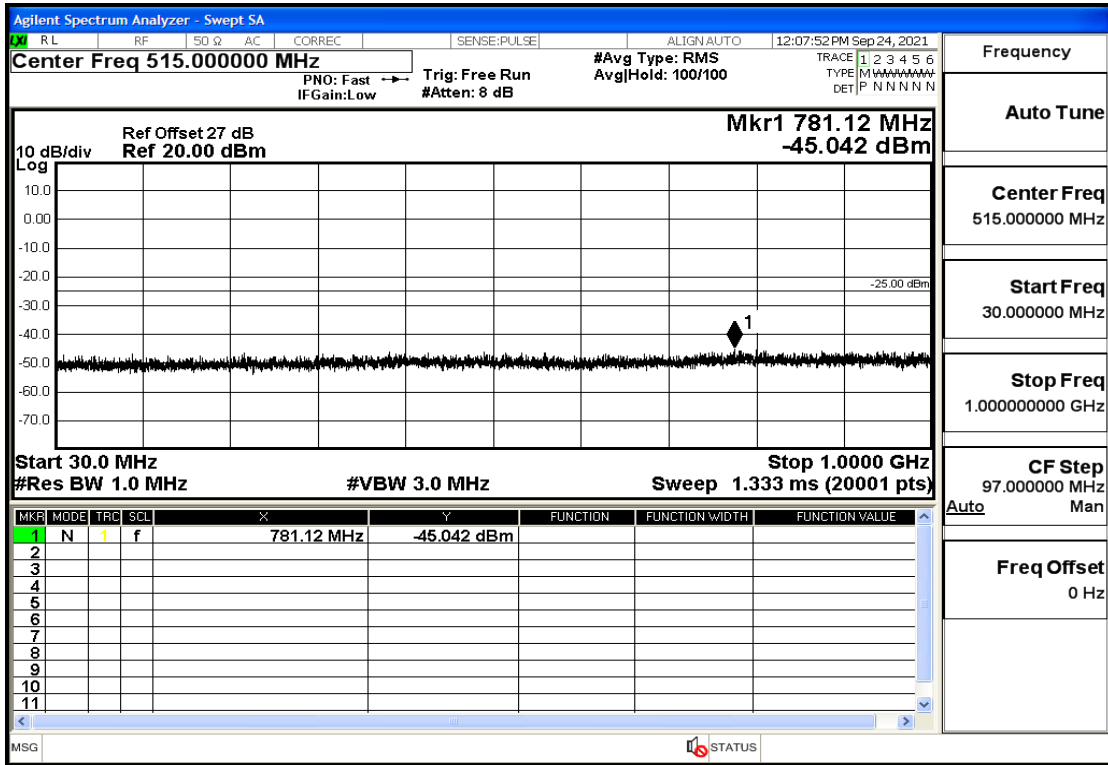

OB7-5-2502.5-QPSK-1#0@30mHz-1GHz@Pass