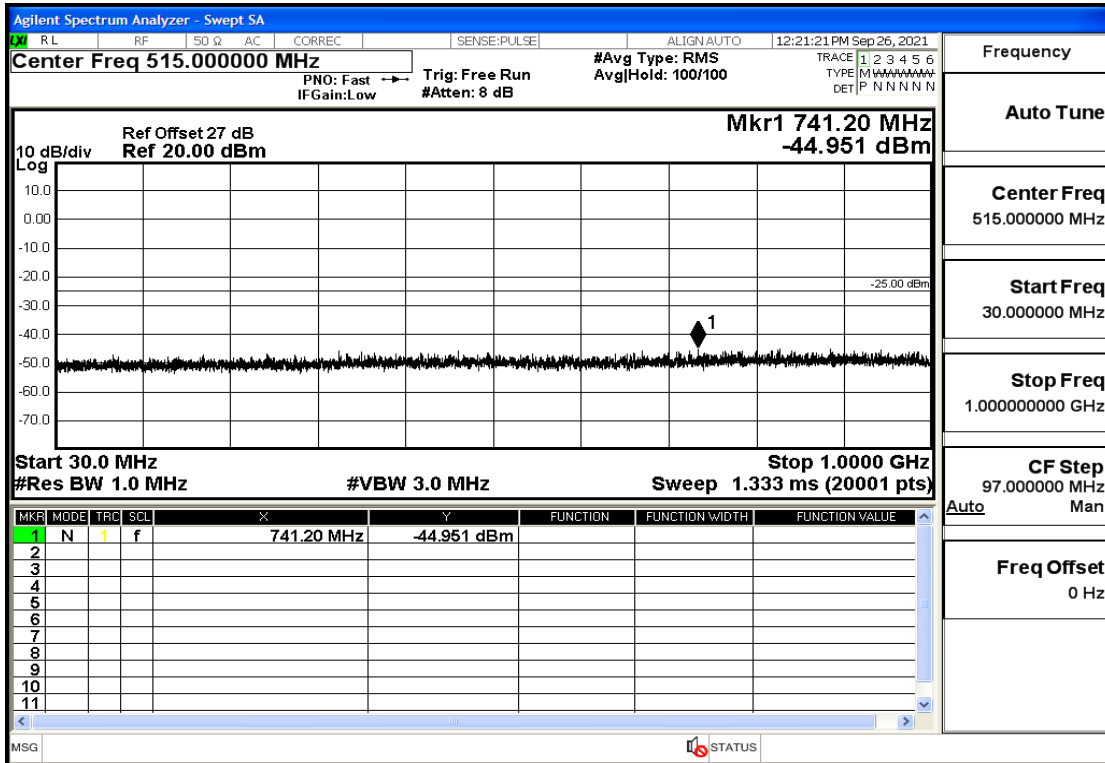

OB7-10-2535-QPSK-1#0@30mHz-1GHz@Pass