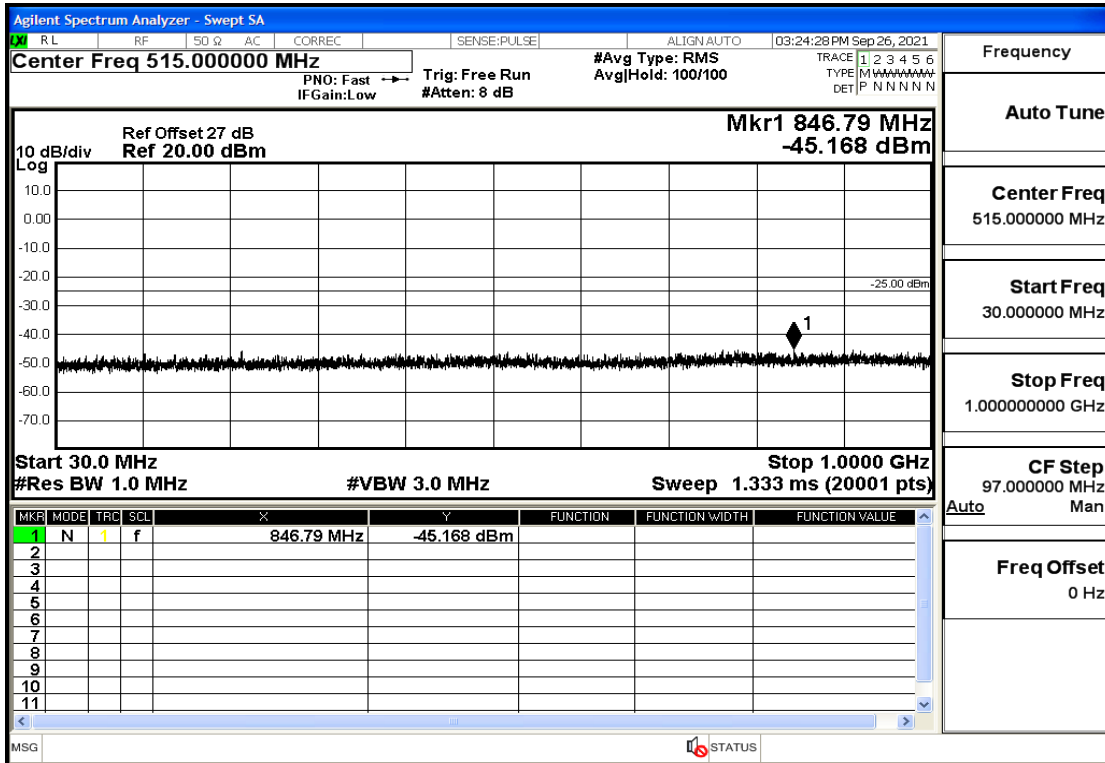

OB7-15-2507.5-QPSK-1#0@30mHz-1GHz@Pass