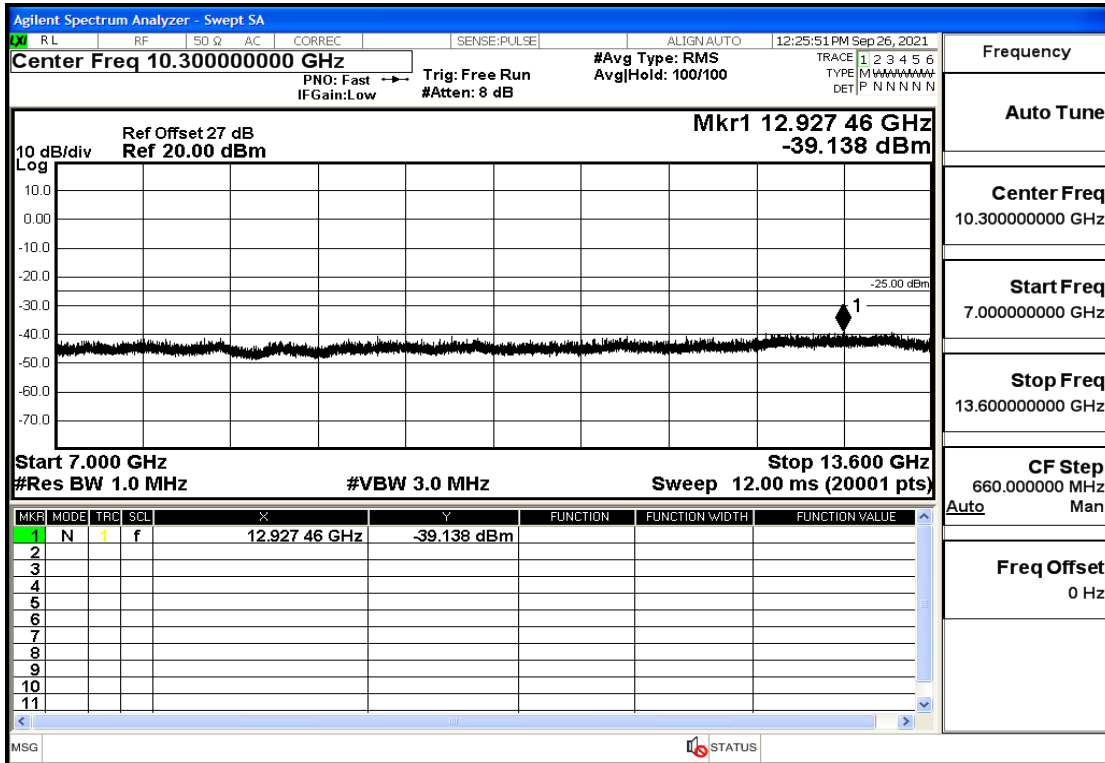

OB7-10-2565-QPSK-1#0@7GHz-13.6GHz@Pass