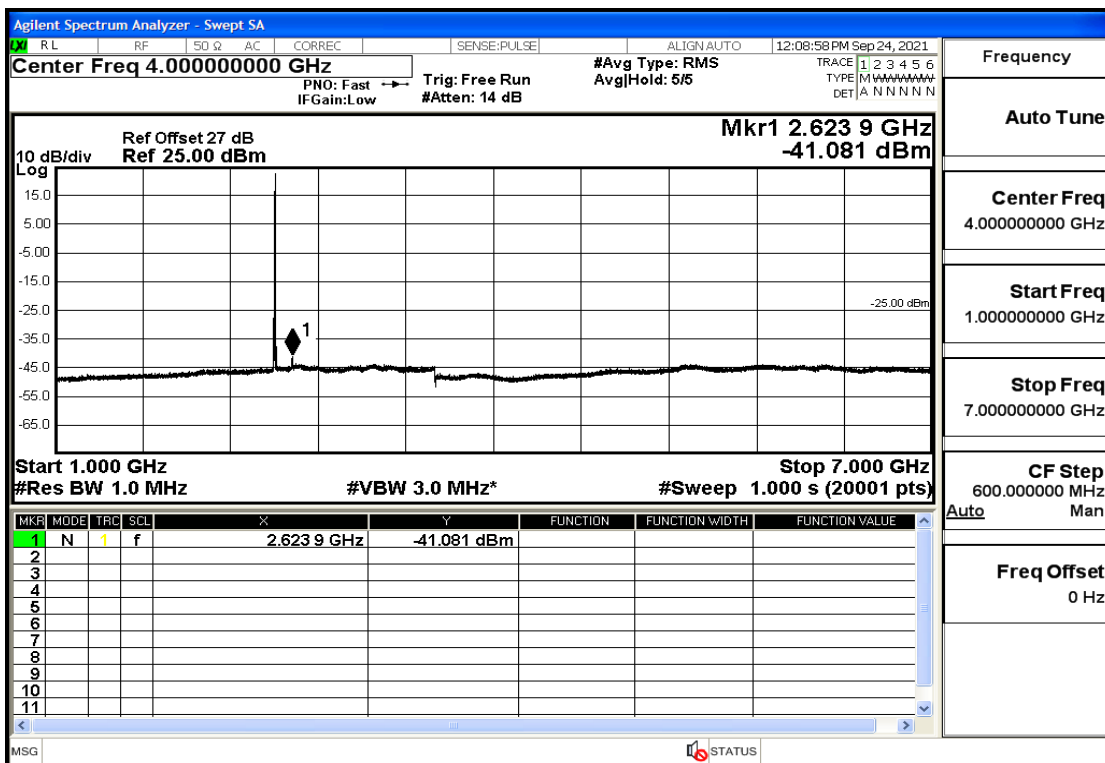

OB7-5-2502.5-QPSK-1#24@1GHz-7GHz@Pass