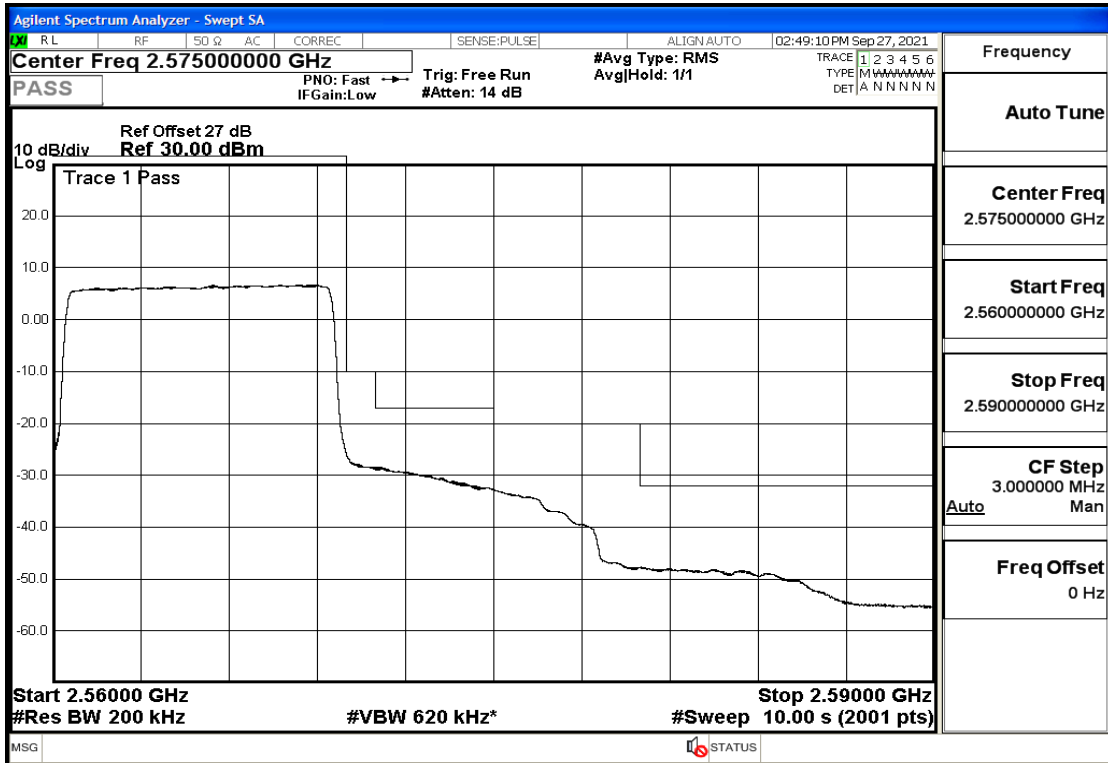

Band7-10-2565-QPSK-50#LOW@Pass