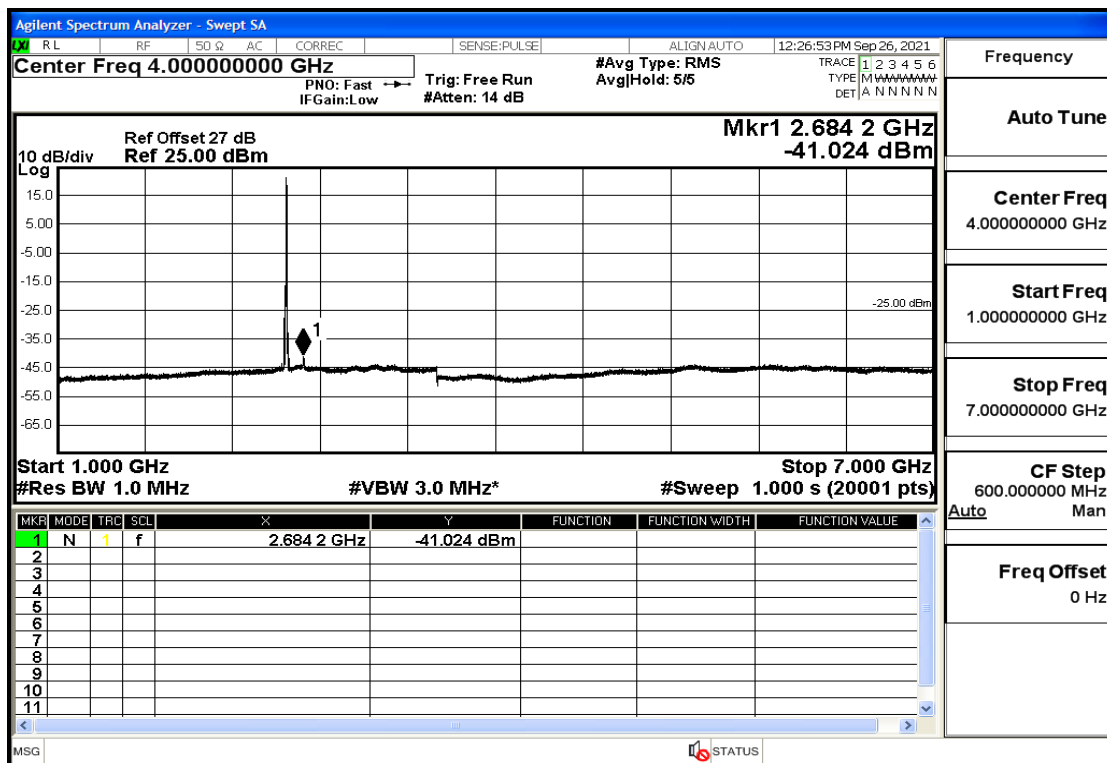

OB7-10-2565-QPSK-1#49@1GHz-7GHz@Pass