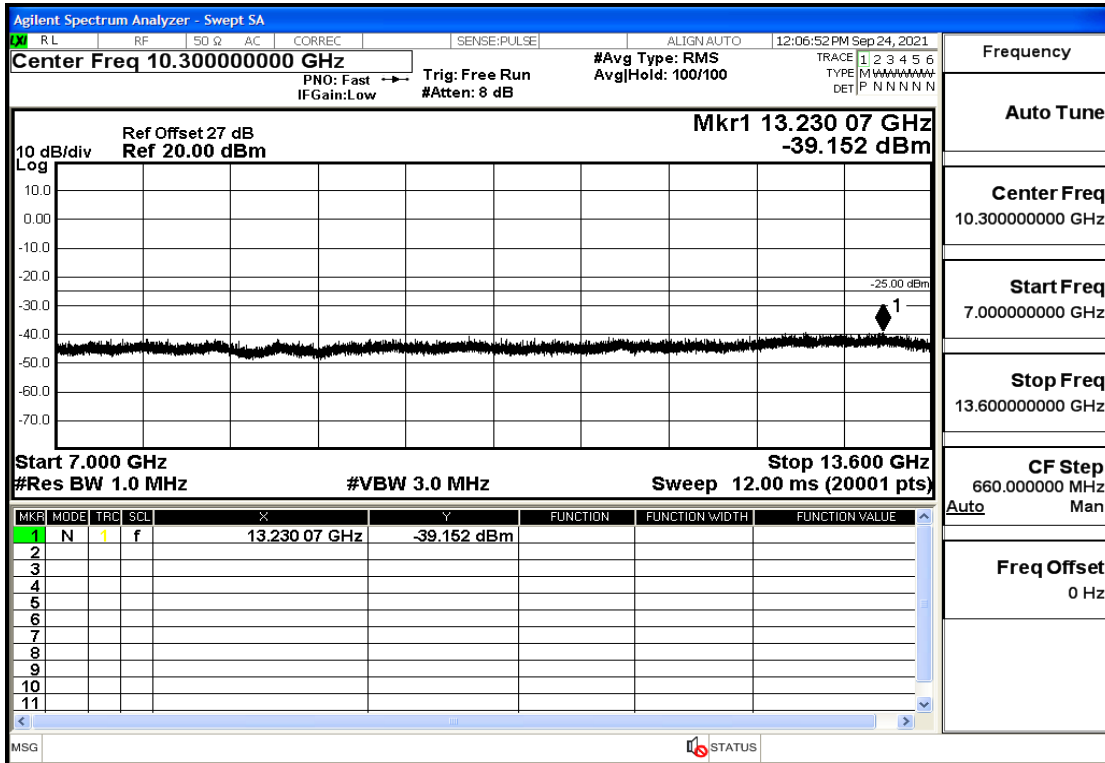

OB7-5-2502.5-QPSK-25#0@7GHz-13.6GHz@Pass