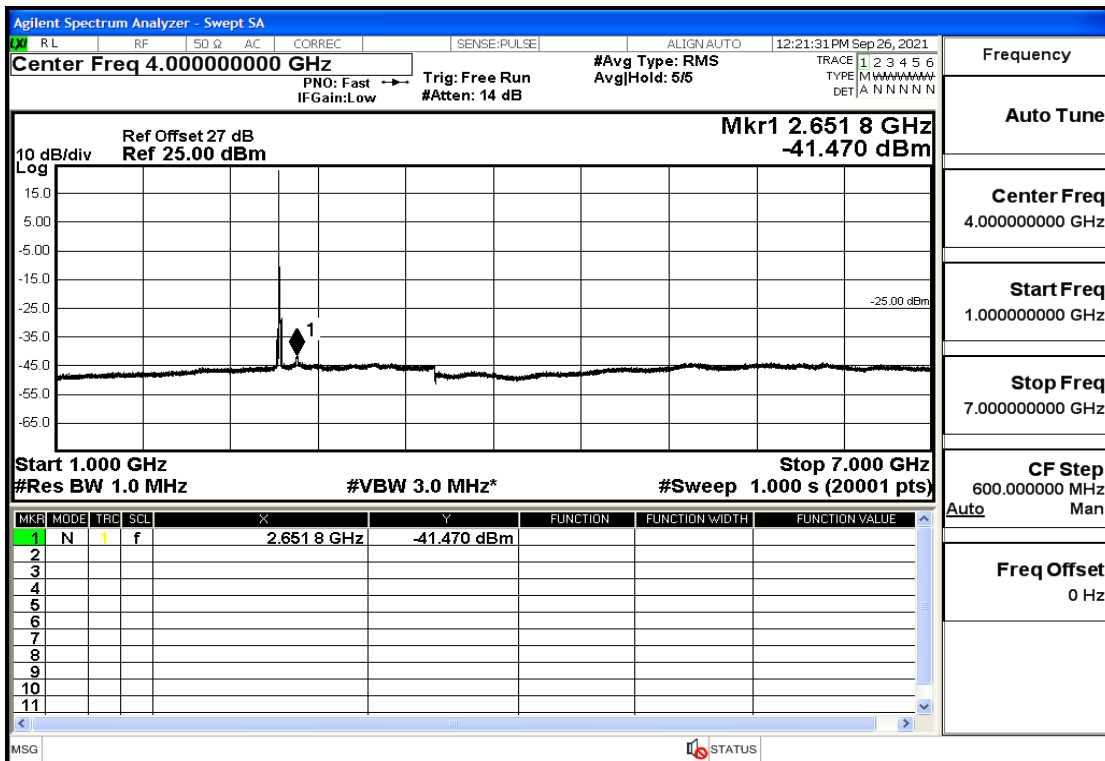

OB7-10-2535-QPSK-1#0@1GHz-7GHz@Pass