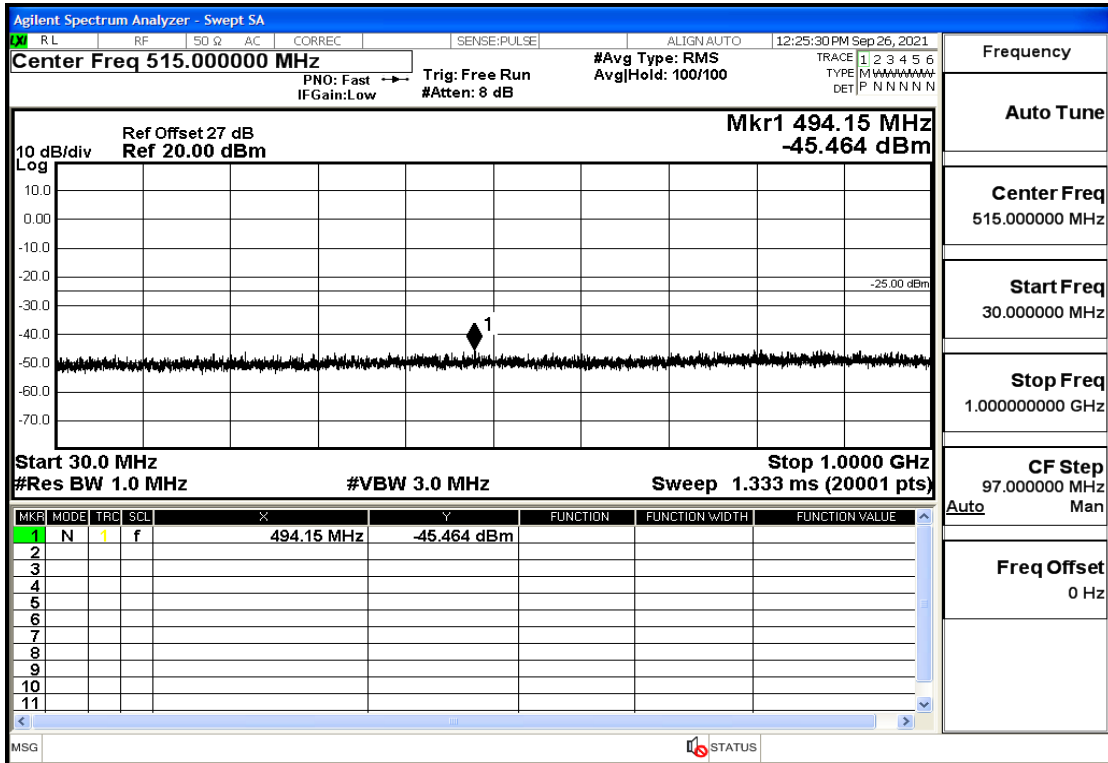

OB7-10-2565-QPSK-1#0@30mHz-1GHz@Pass