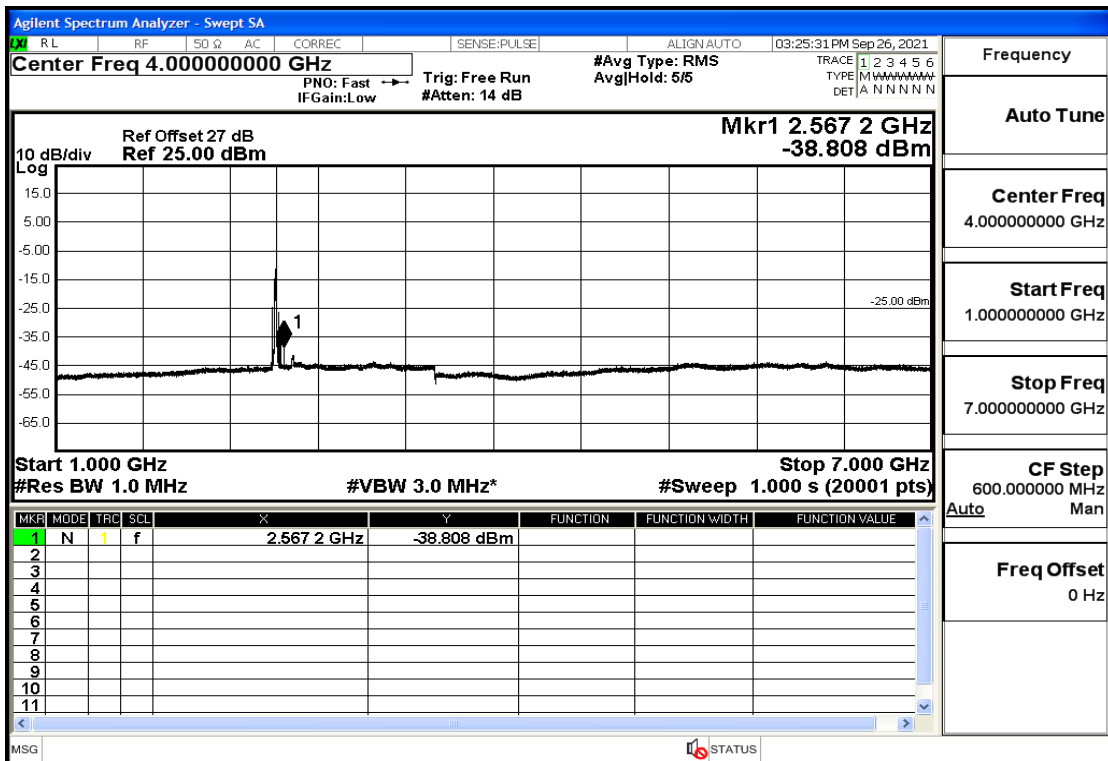

OB7-15-2507.5-QPSK-1#74@1GHz-7GHz@Pass