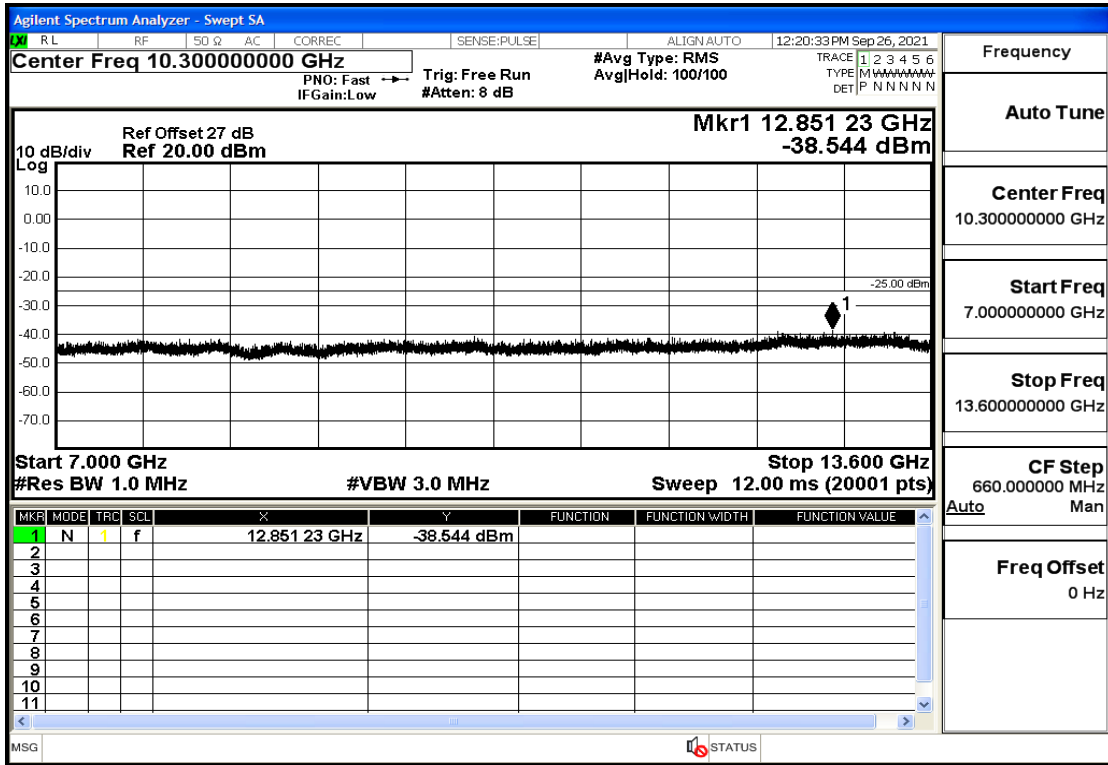

OB7-10-2535-QPSK-50#0@7GHz-13.6GHz@Pass