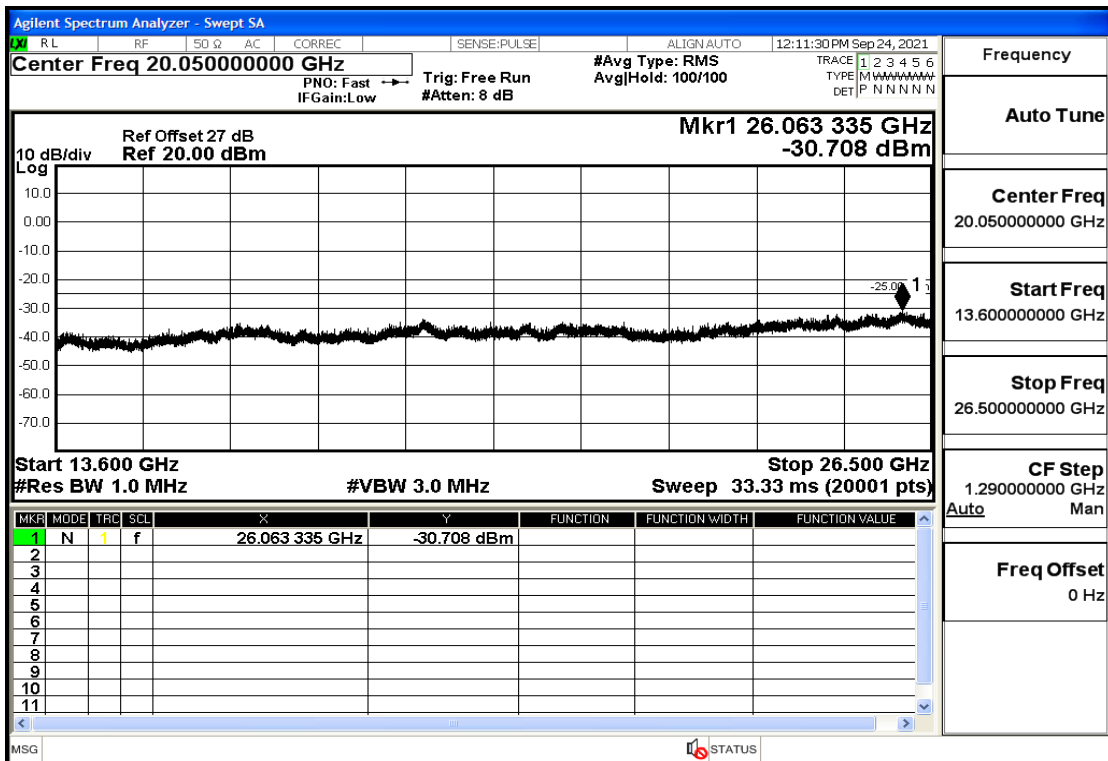

OB7-5-2535-QPSK-25#0@13.6GHz-26.5GHz@Pass