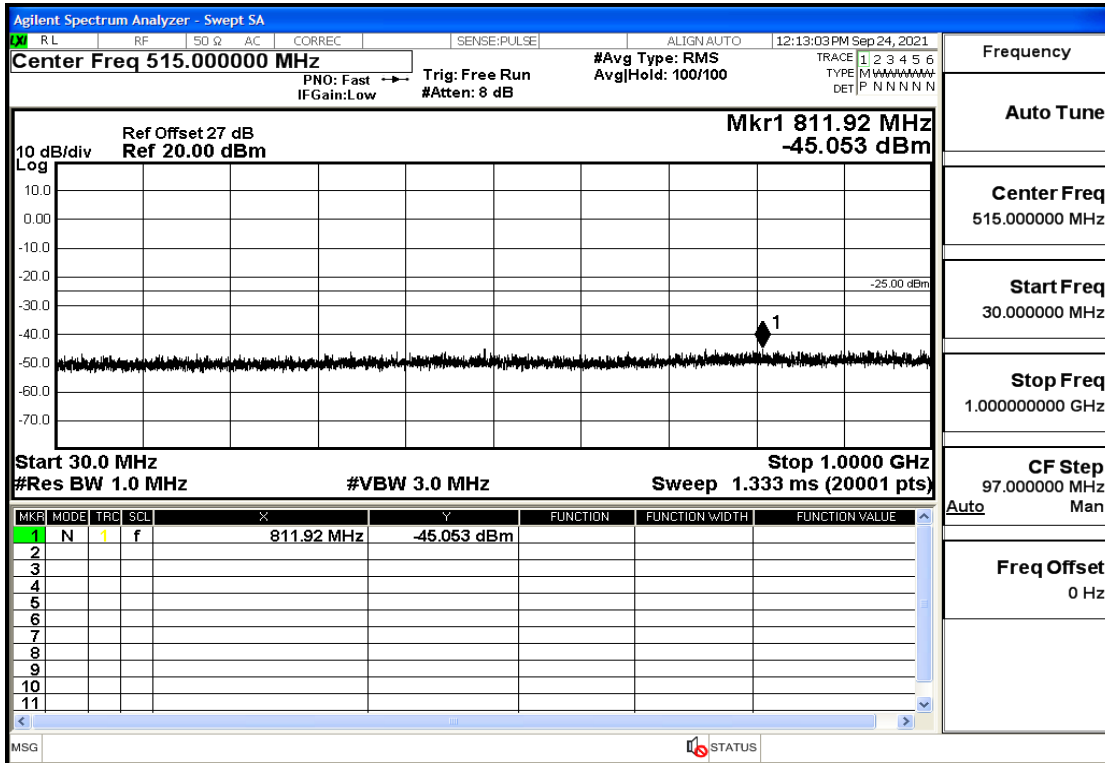

OB7-5-2535-QPSK-1#24@30mHz-1GHz@Pass