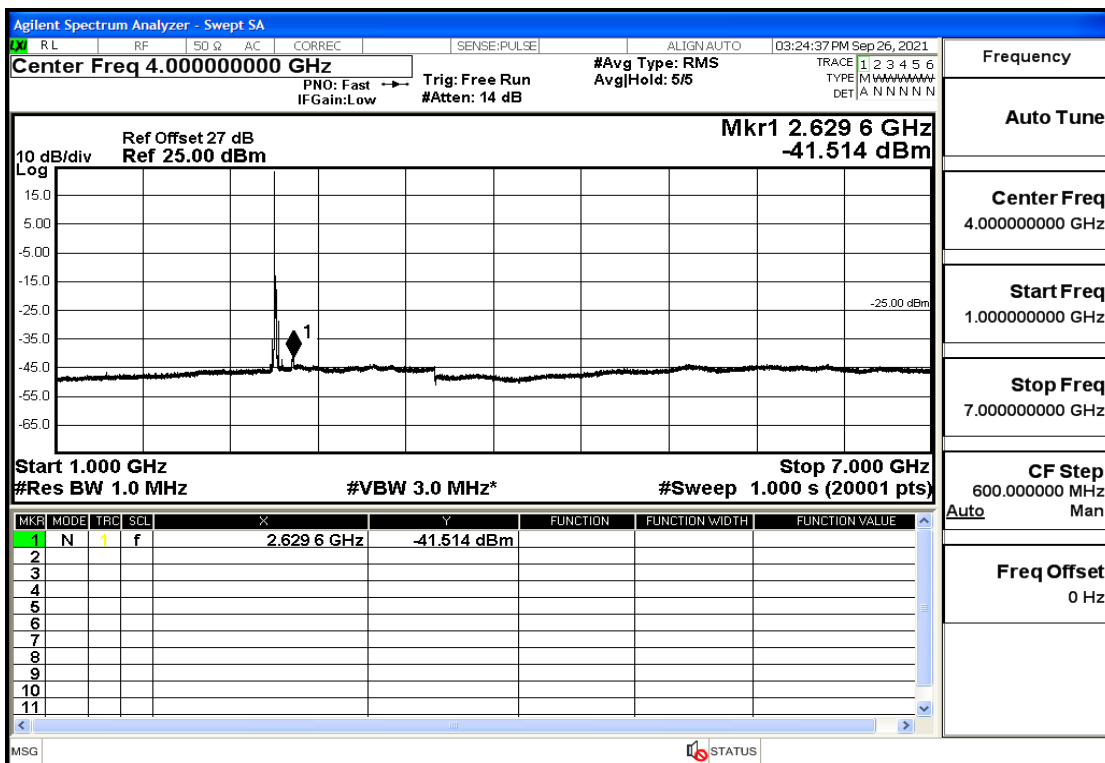

OB7-15-2507.5-QPSK-1#0@1GHz-7GHz@Pass