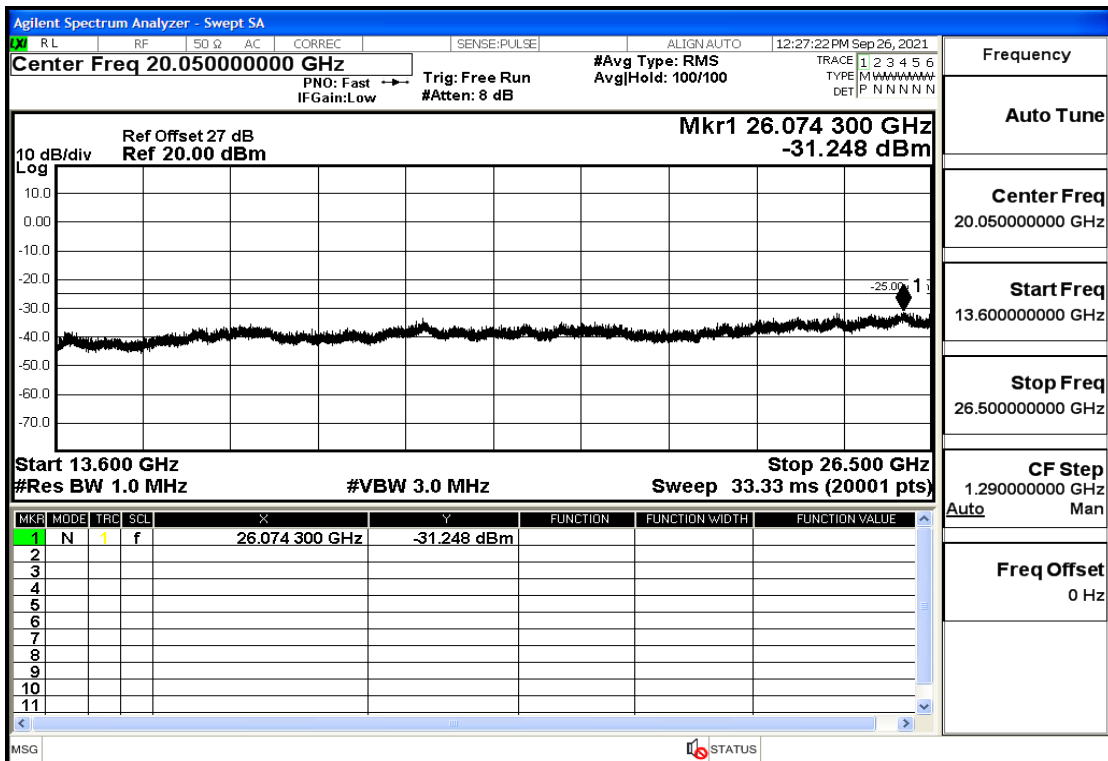

OB7-10-2565-QPSK-1#49@13.6GHz-26.5GHz@Pass