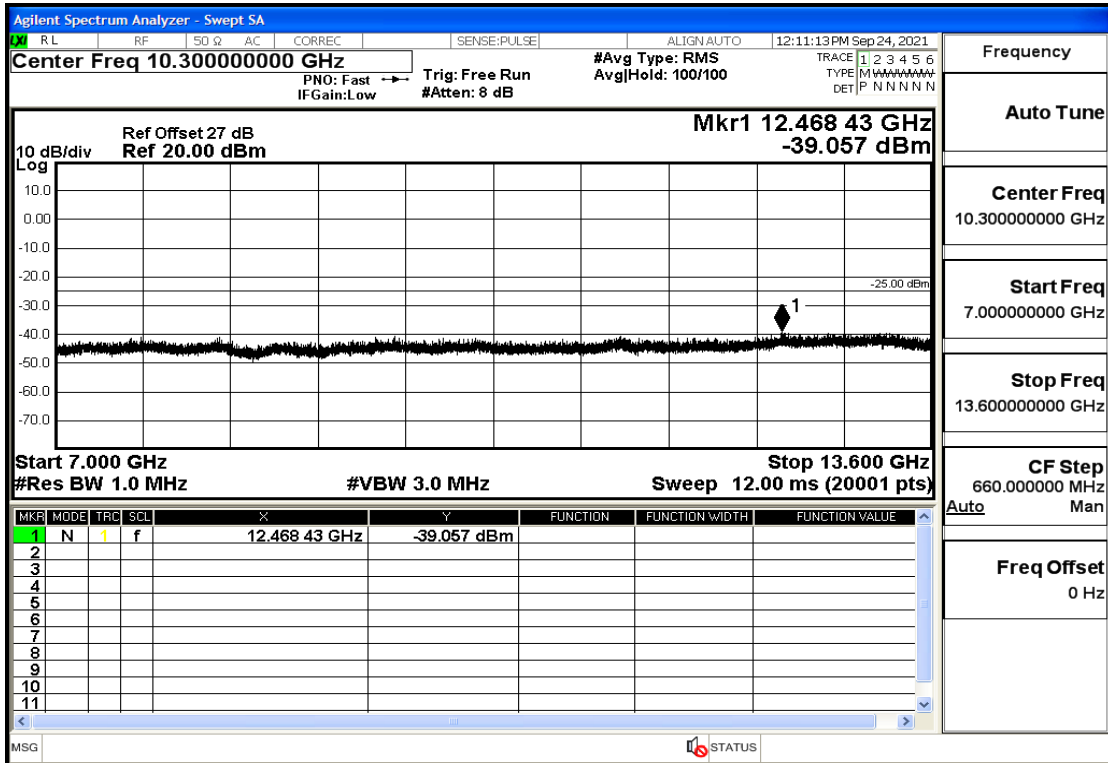

OB7-5-2535-QPSK-25#0@7GHz-13.6GHz@Pass