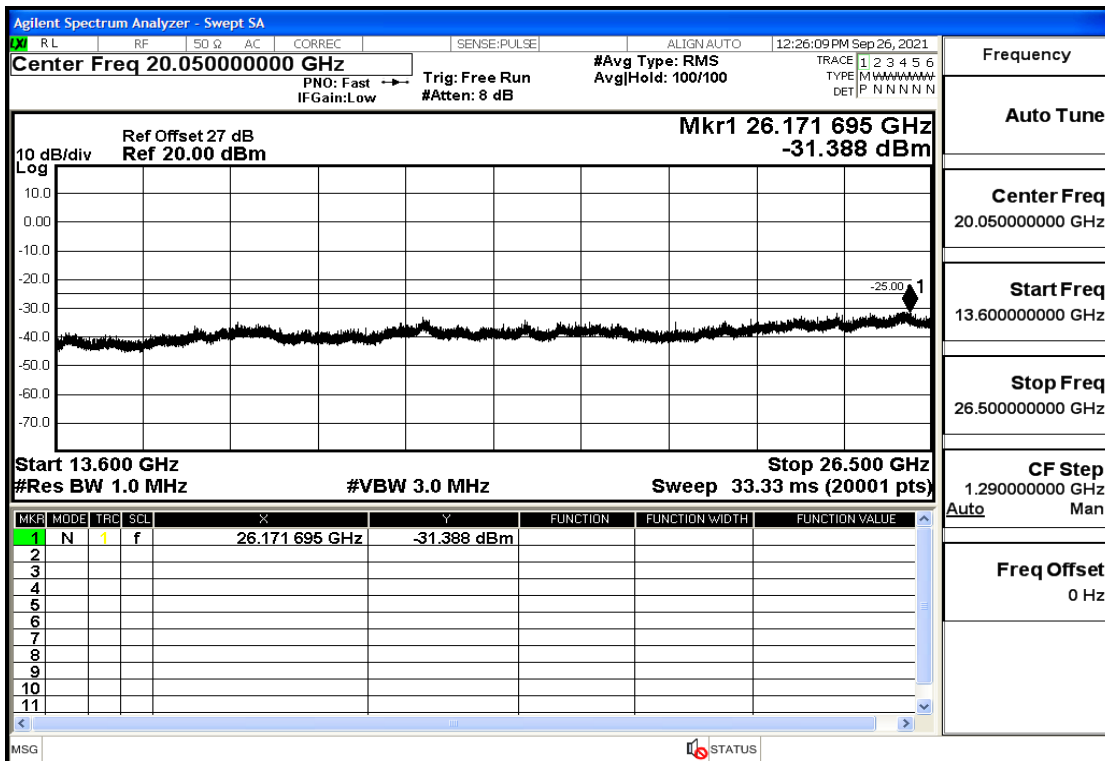

OB7-10-2565-QPSK-1#0@13.6GHz-26.5GHz@Pass