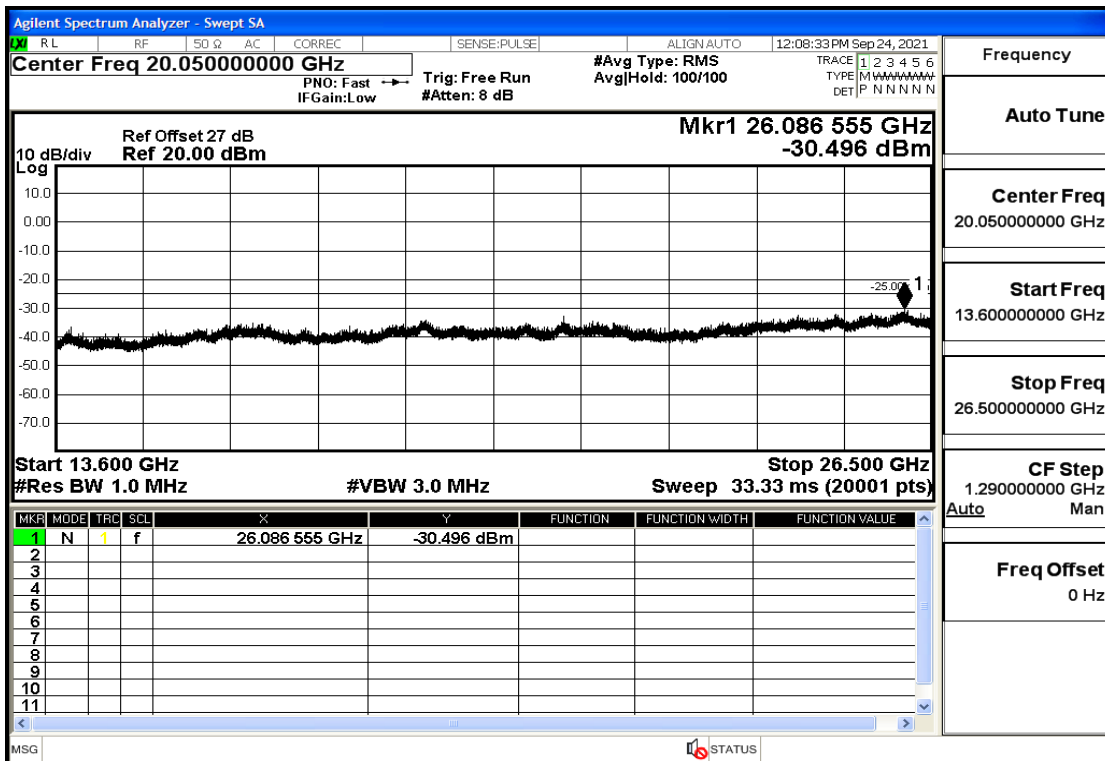

OB7-5-2502.5-QPSK-1#0@13.6GHz-26.5GHz@Pass