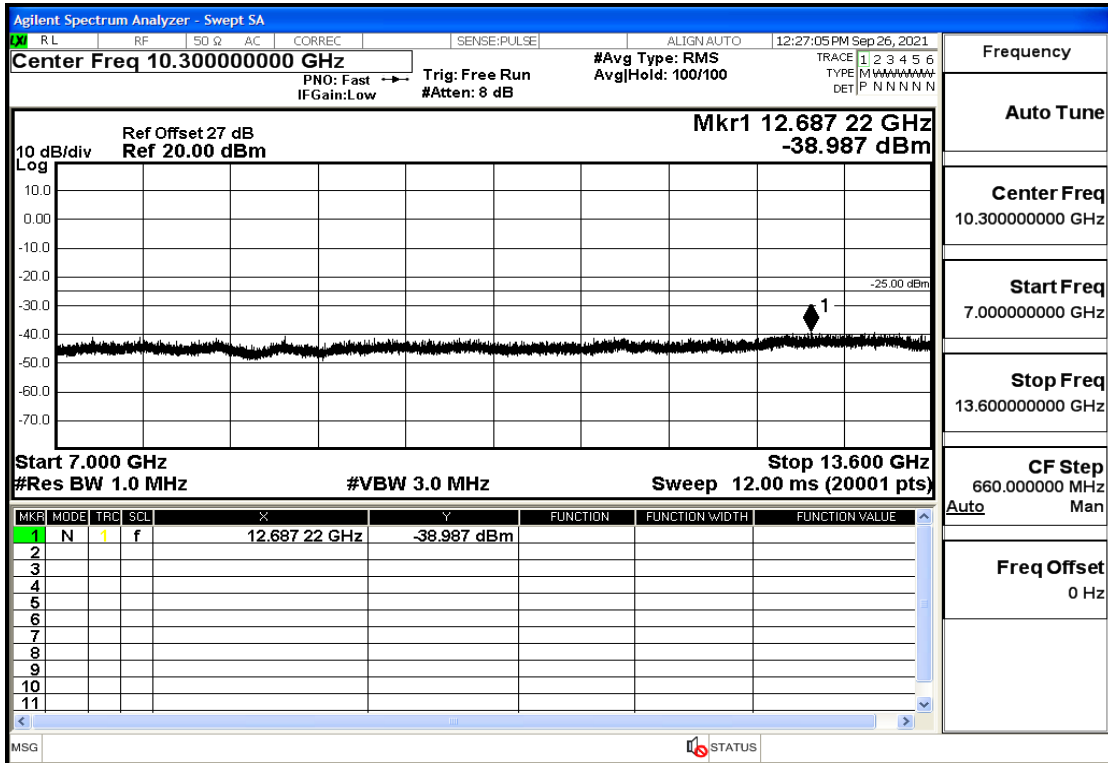

OB7-10-2565-QPSK-1#49@7GHz-13.6GHz@Pass