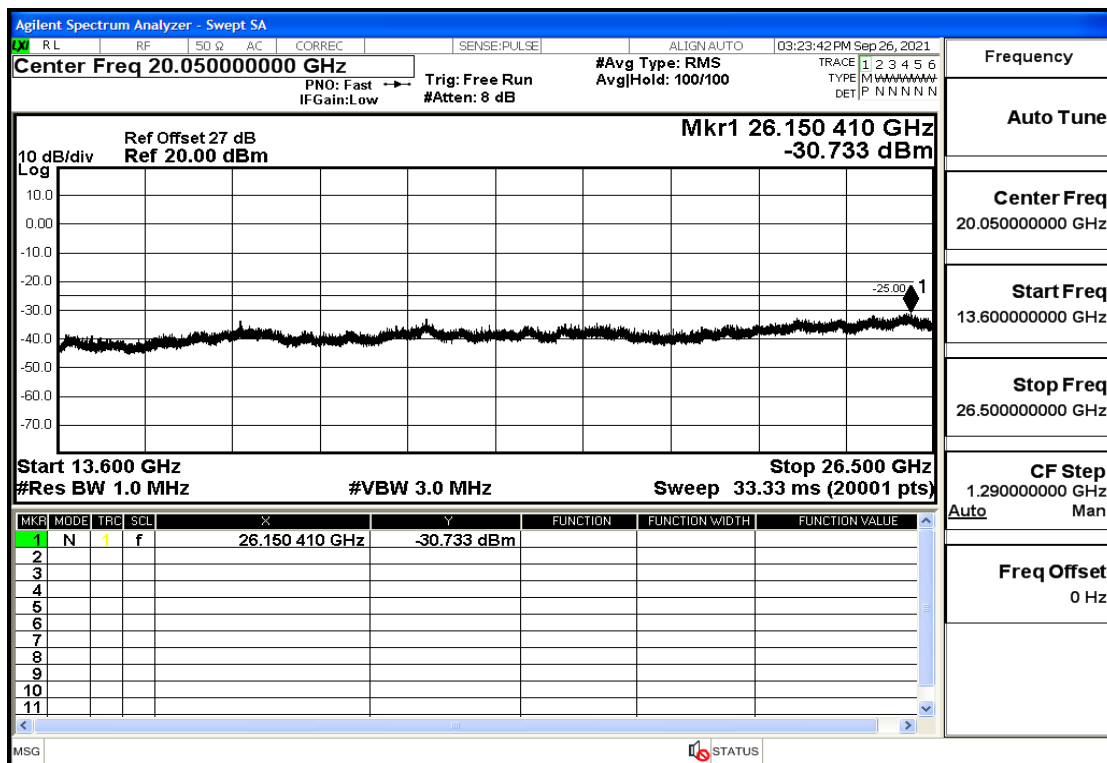

OB7-15-2507.5-QPSK-75#0@13.6GHz-26.5GHz@Pass