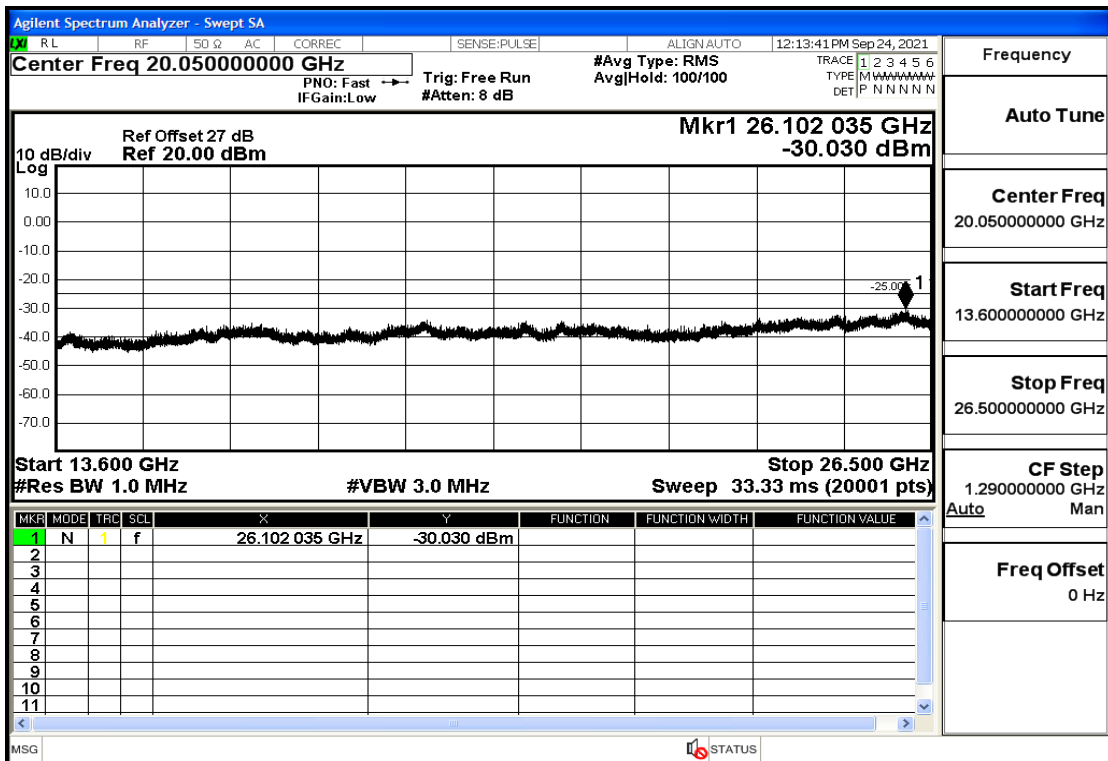

OB7-5-2535-QPSK-1#24@13.6GHz-26.5GHz@Pass