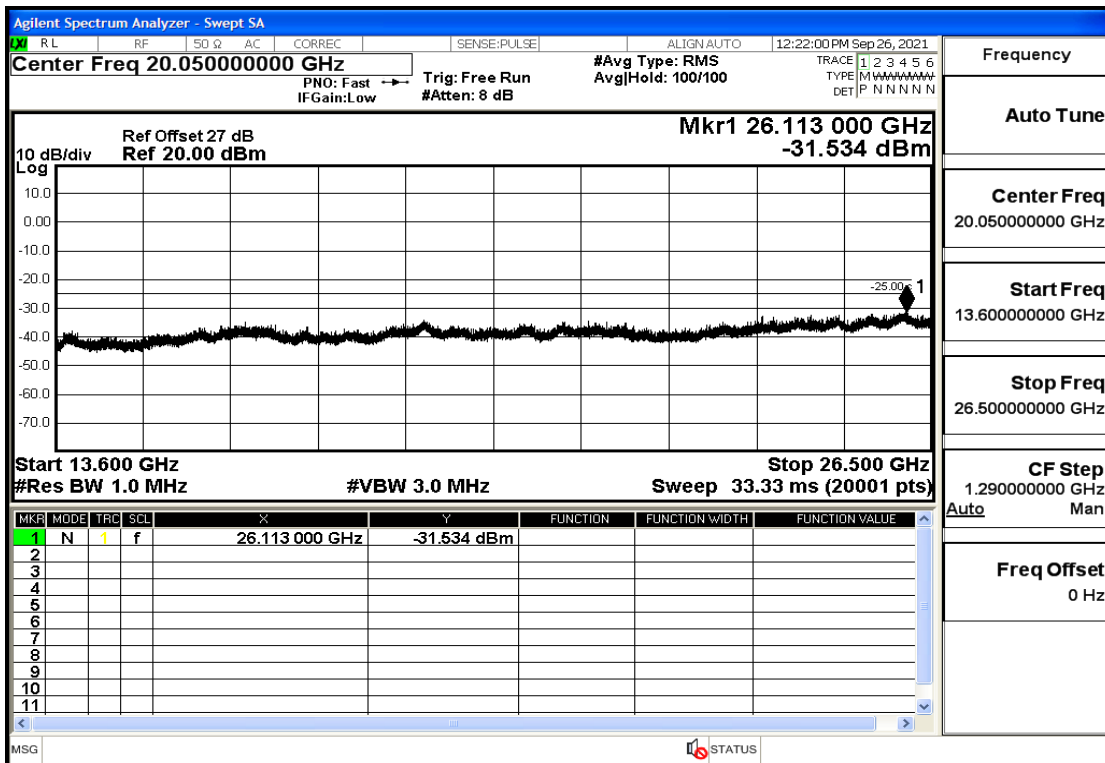

OB7-10-2535-QPSK-1#0@13.6GHz-26.5GHz@Pass