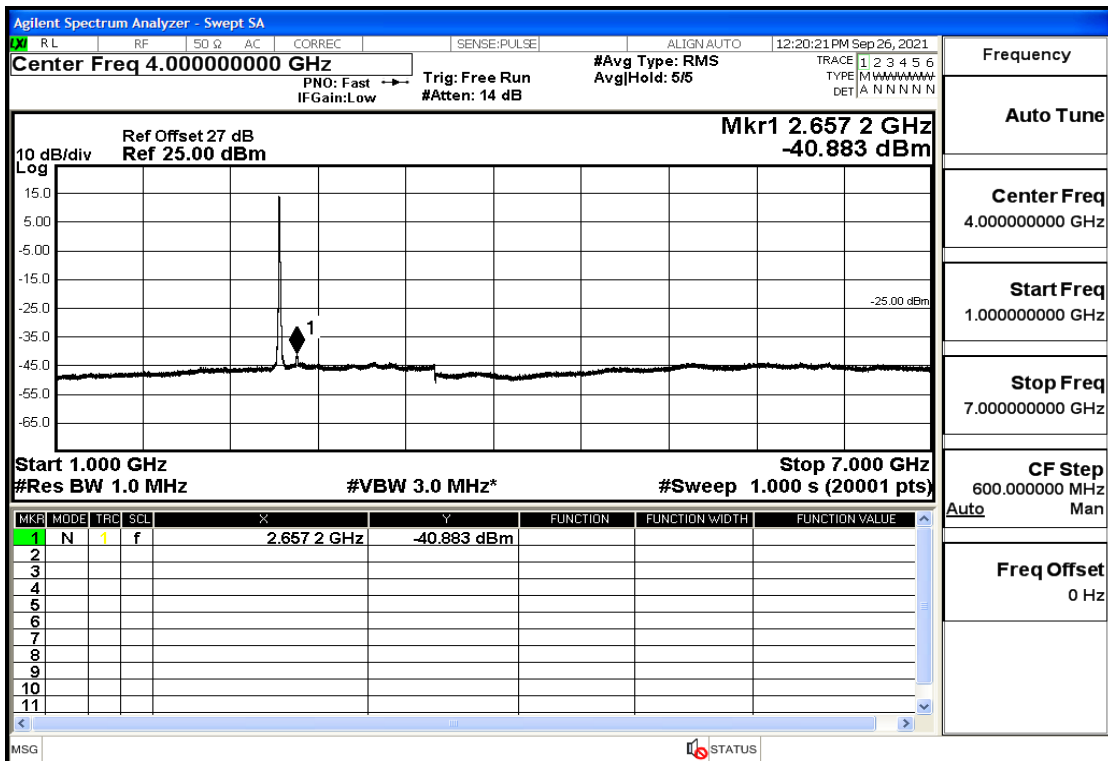

OB7-10-2535-QPSK-50#0@1GHz-7GHz@Pass