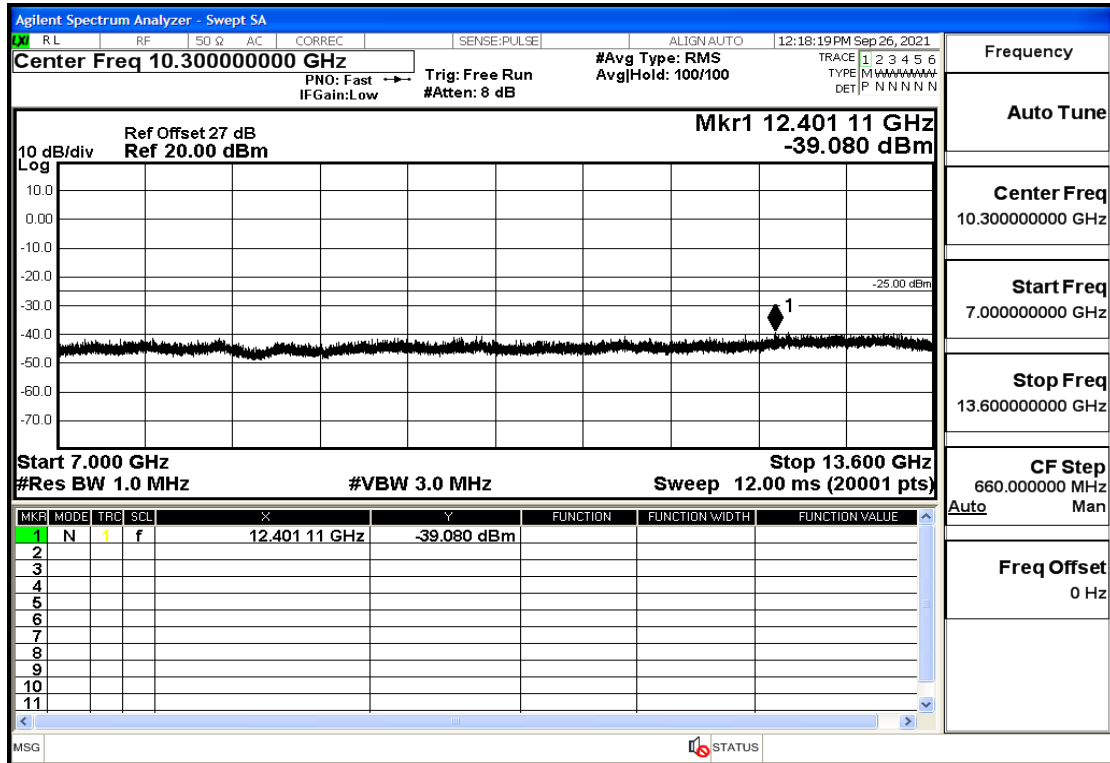

OB7-10-2505-QPSK-1#49@7GHz-13.6GHz@Pass