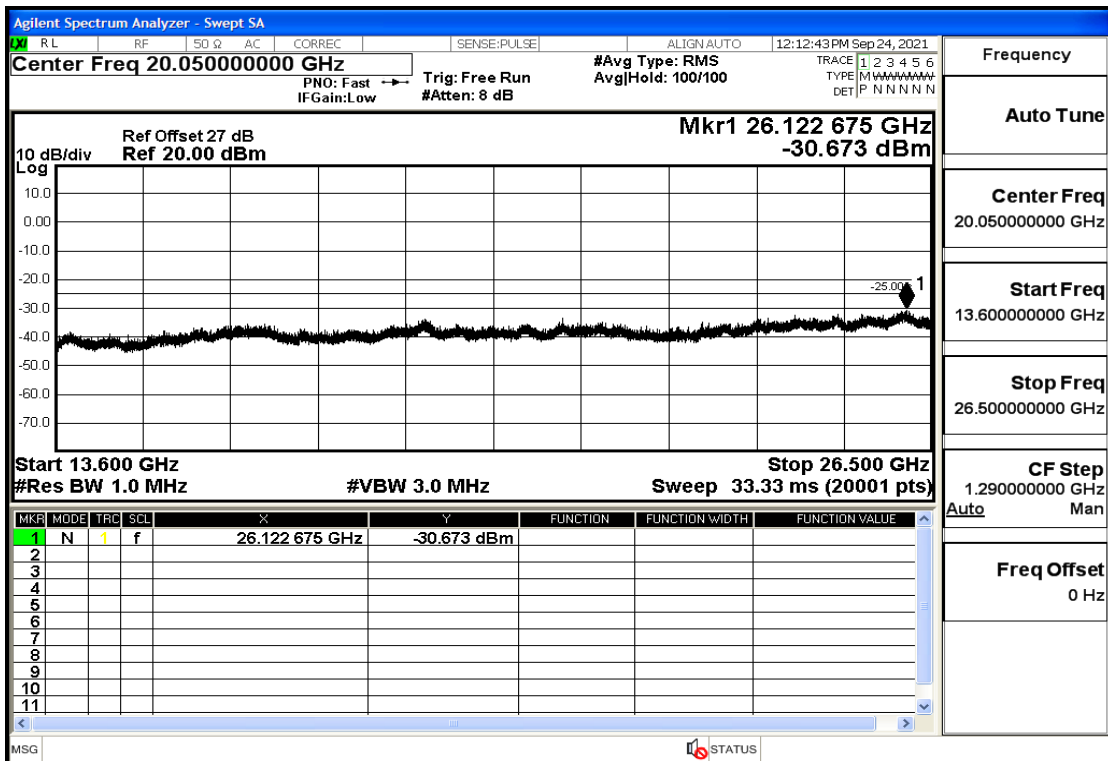

OB7-5-2535-QPSK-1#0@13.6GHz-26.5GHz@Pass