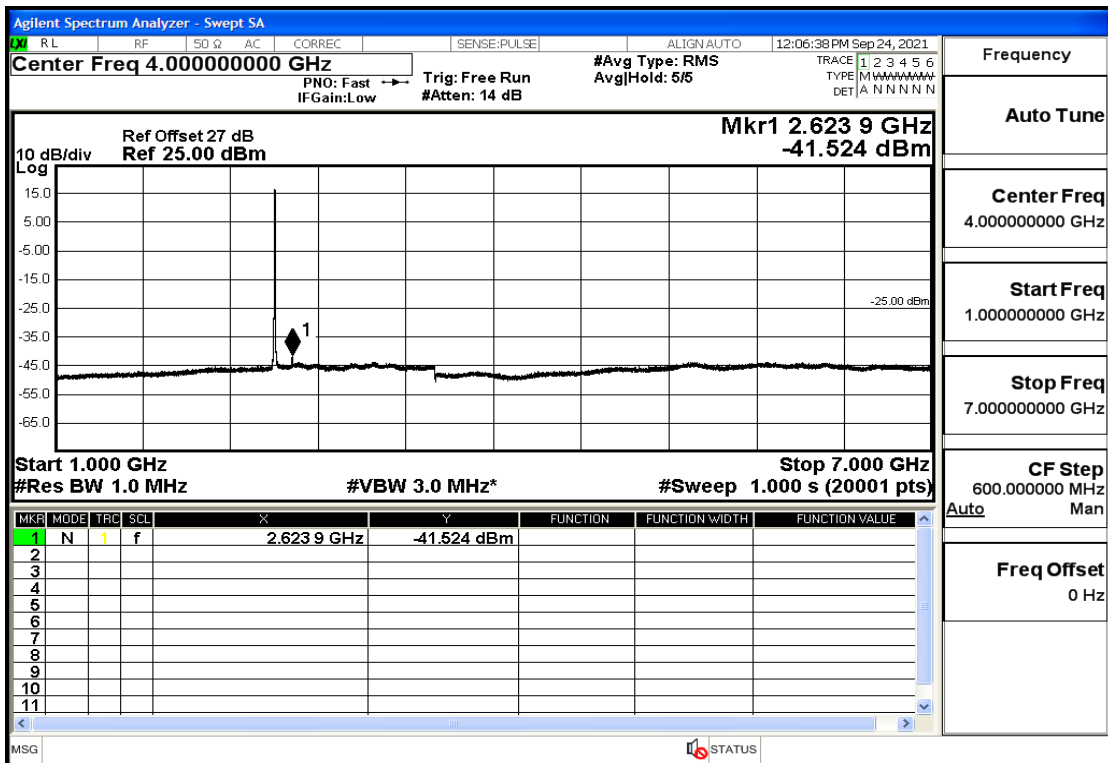

OB7-5-2502.5-QPSK-25#0@1GHz-7GHz@Pass