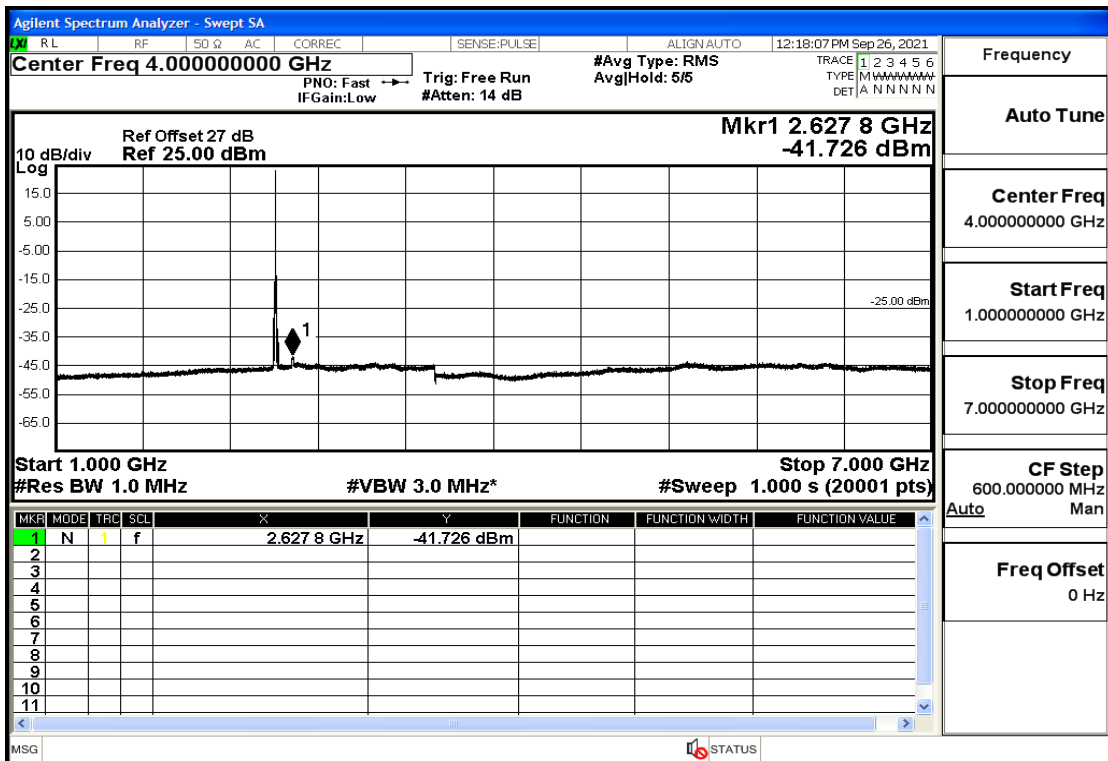

OB7-10-2505-QPSK-1#49@1GHz-7GHz@Pass