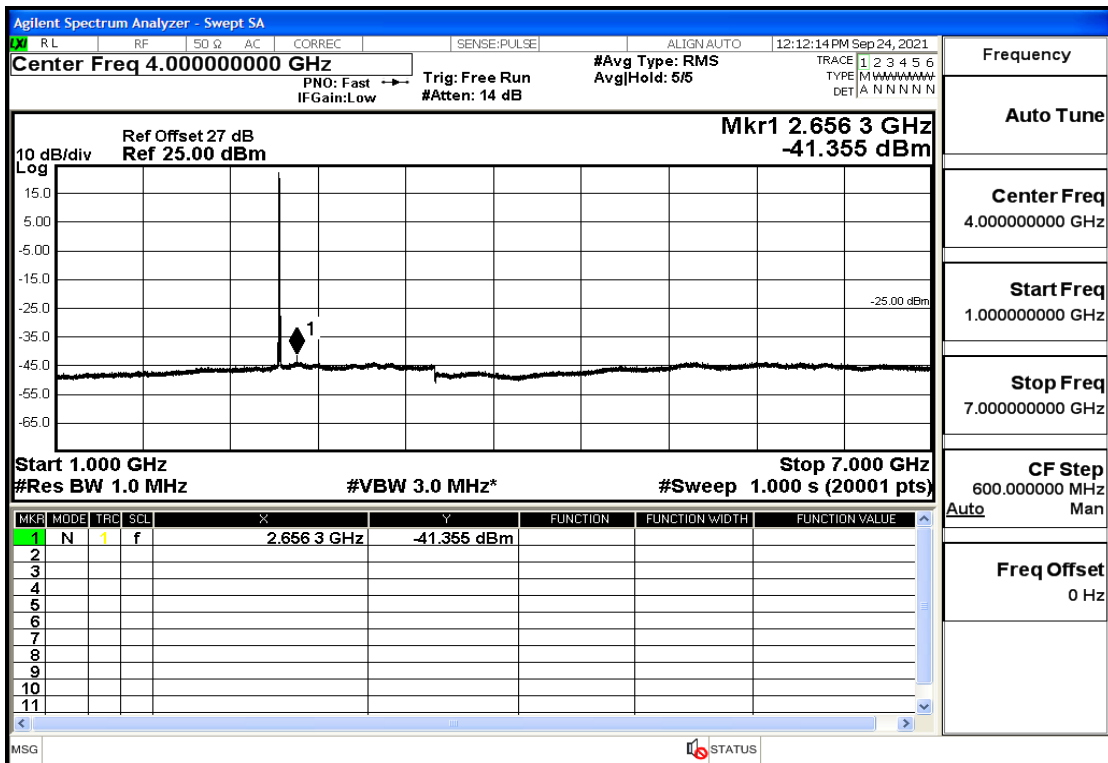

OB7-5-2535-QPSK-1#0@1GHz-7GHz@Pass