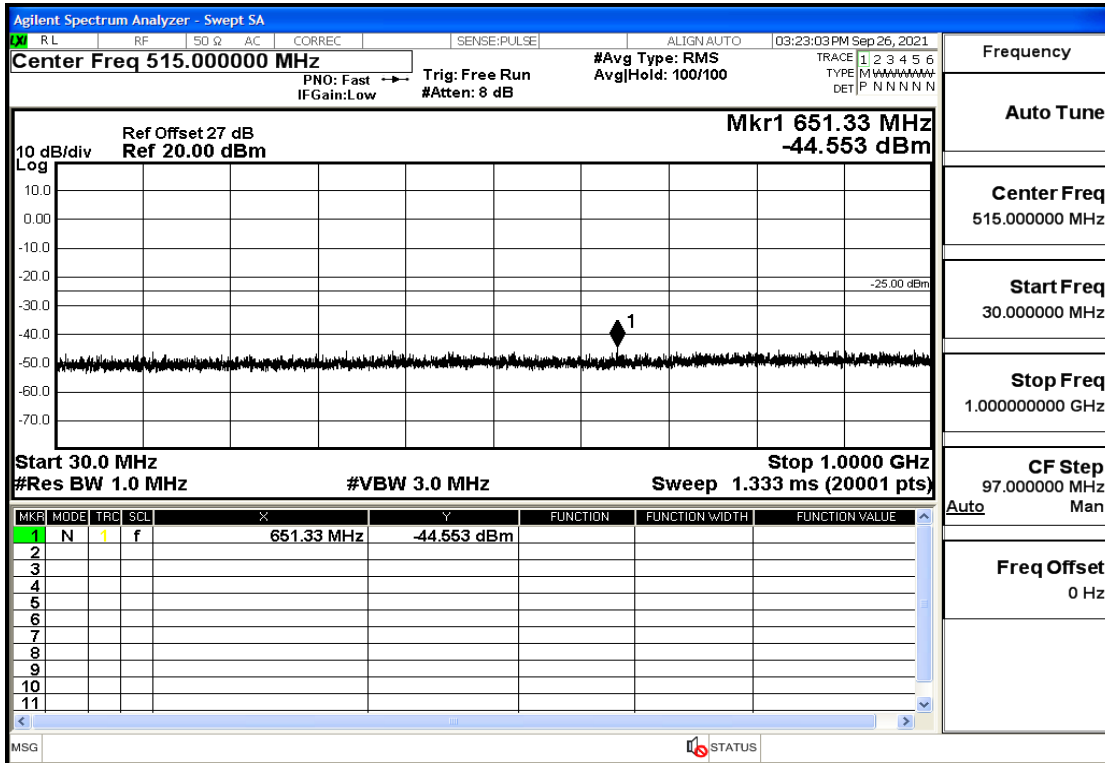

OB7-15-2507.5-QPSK-75#0@30mHz-1GHz@Pass