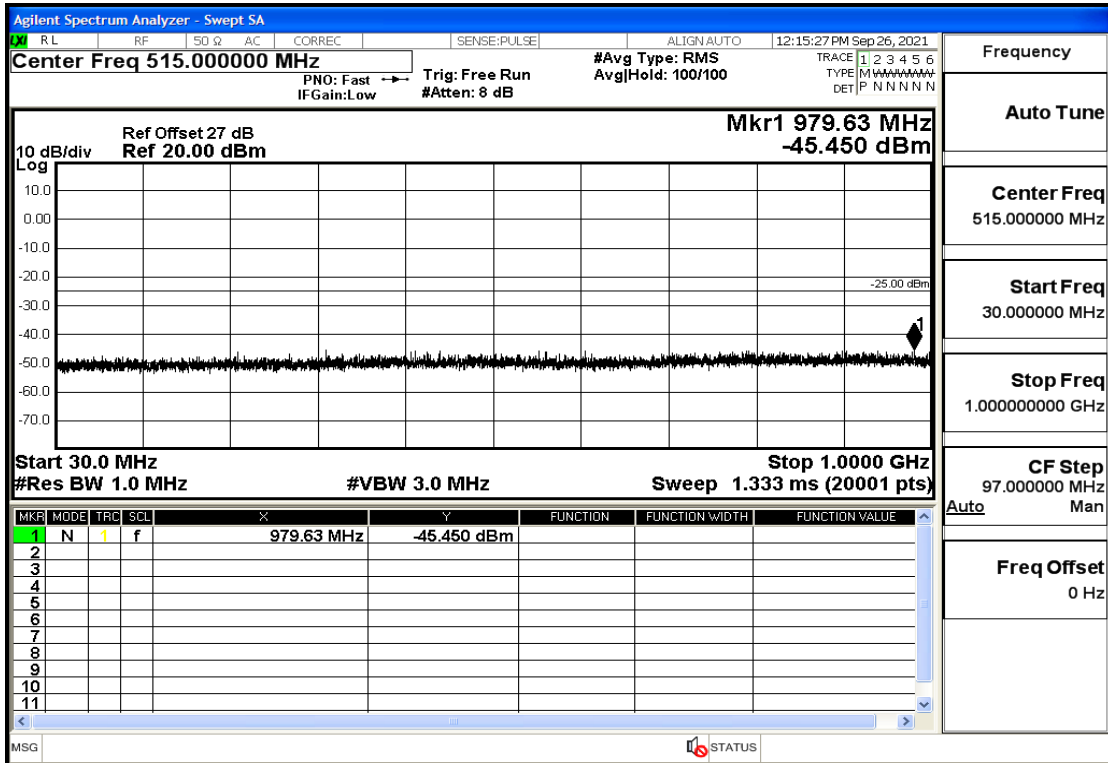

OB7-10-2505-QPSK-50#0@30mHz-1GHz@Pass