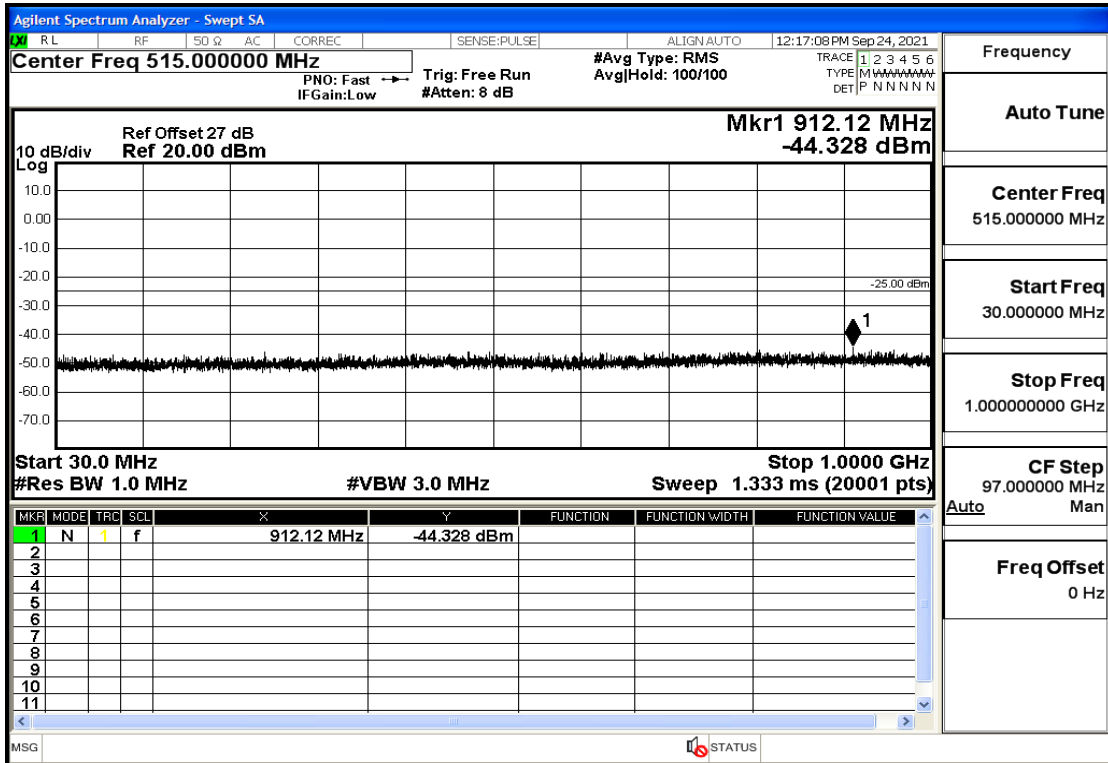

OB7-5-2567.5-QPSK-1#24@30mHz-1GHz@Pass