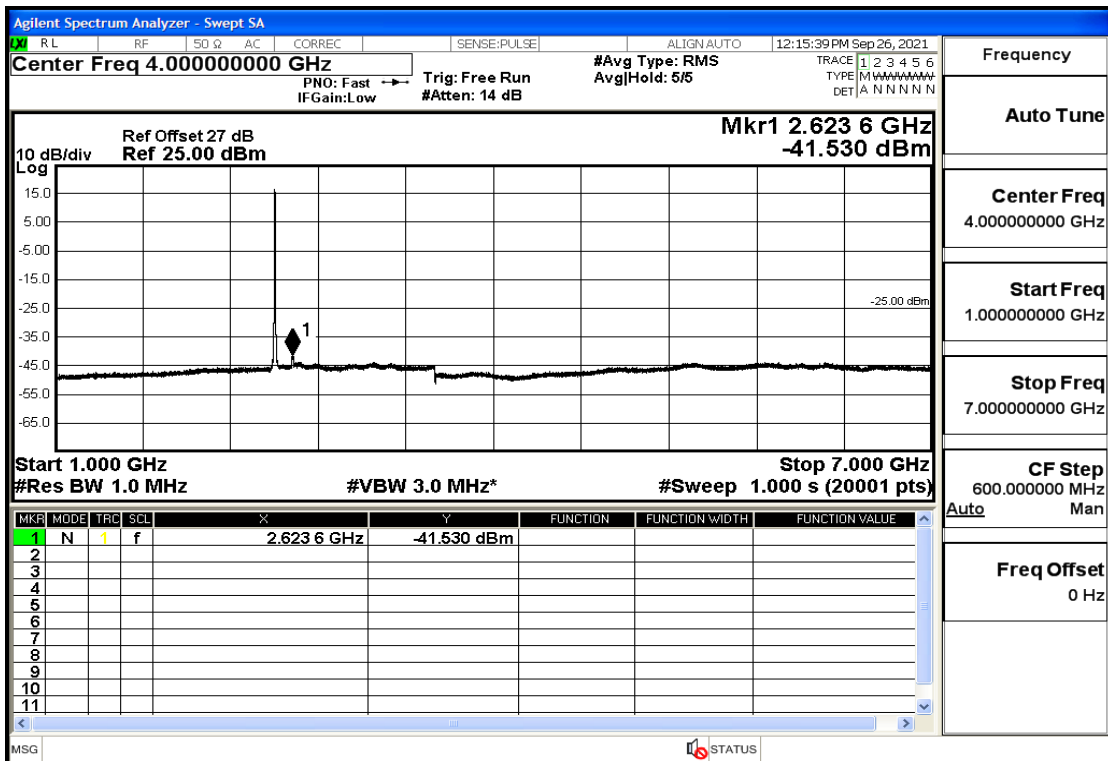

OB7-10-2505-QPSK-50#0@1GHz-7GHz@Pass