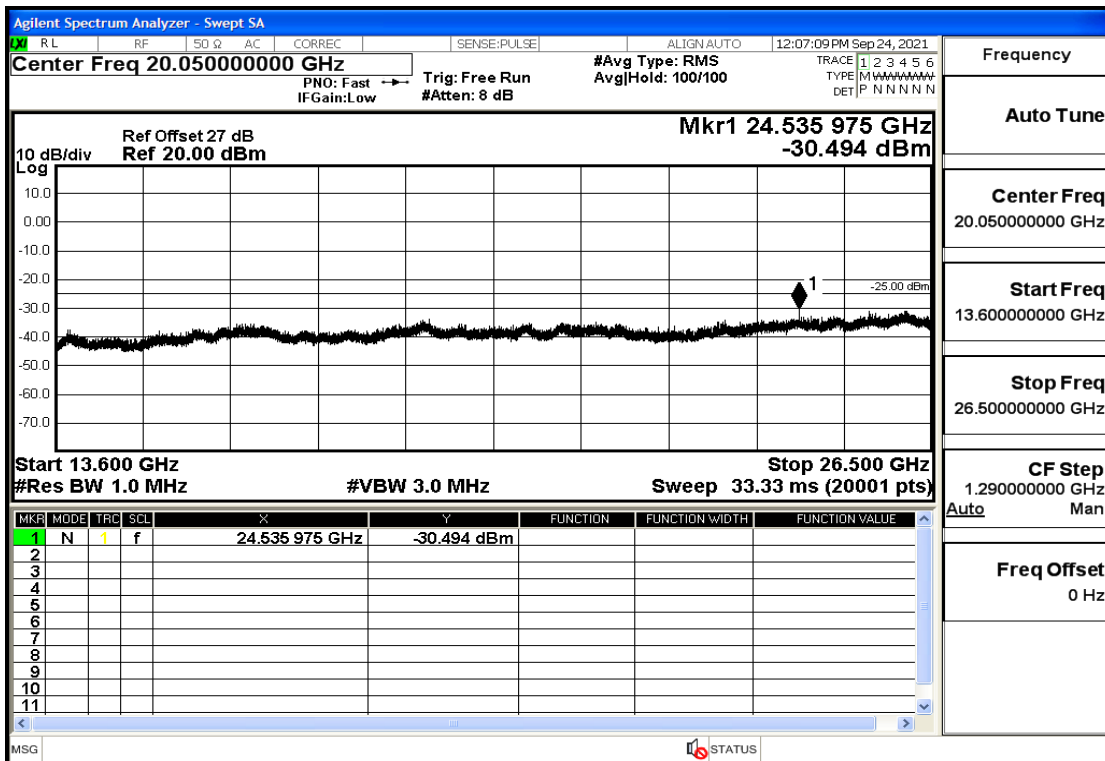

OB7-5-2502.5-QPSK-25#0@13.6GHz-26.5GHz@Pass