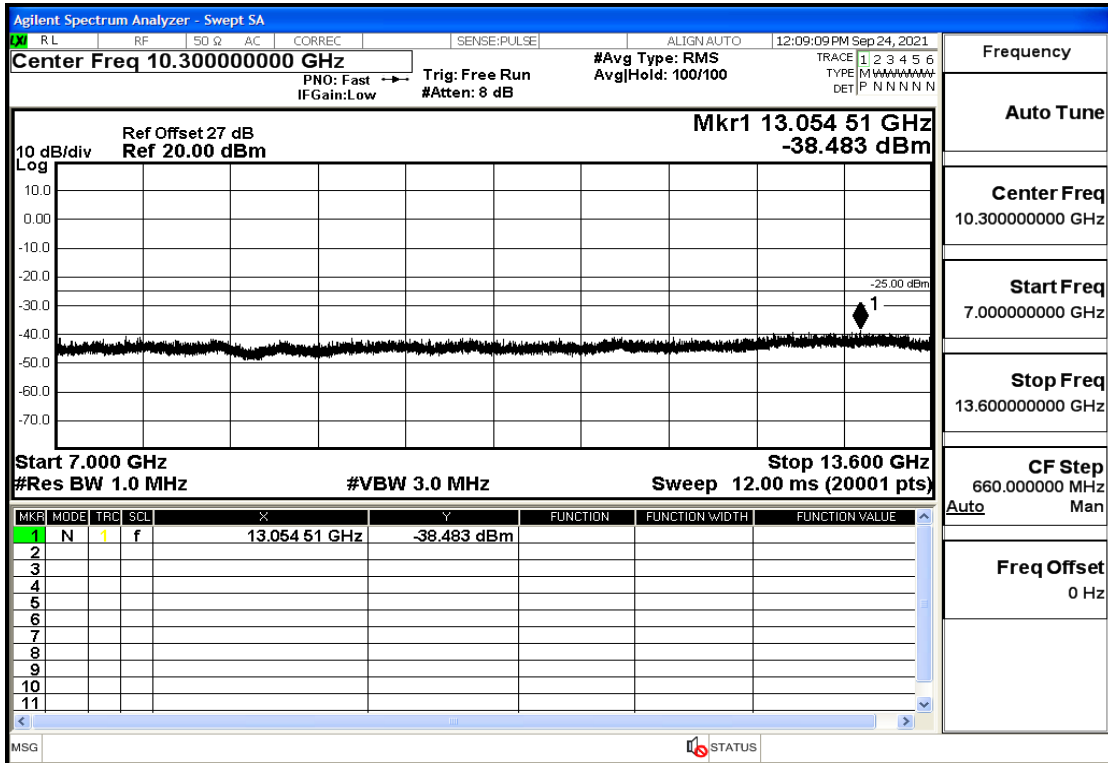

OB7-5-2502.5-QPSK-1#24@7GHz-13.6GHz@Pass