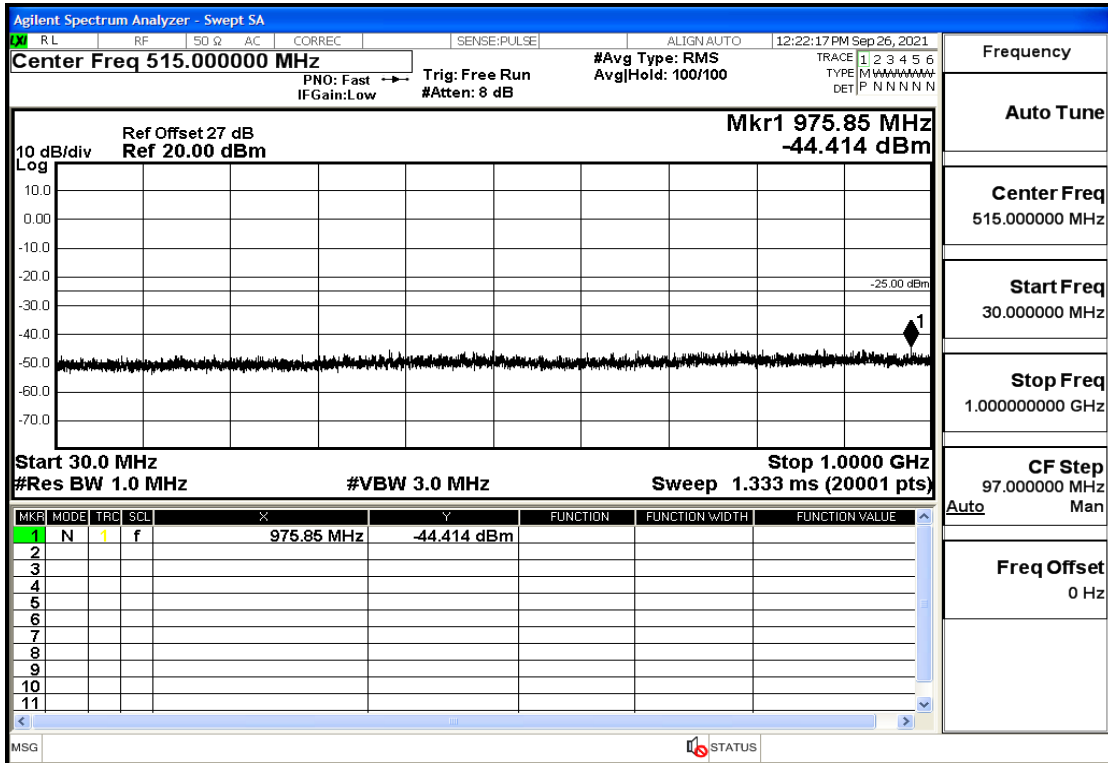

OB7-10-2535-QPSK-1#49@30mHz-1GHz@Pass