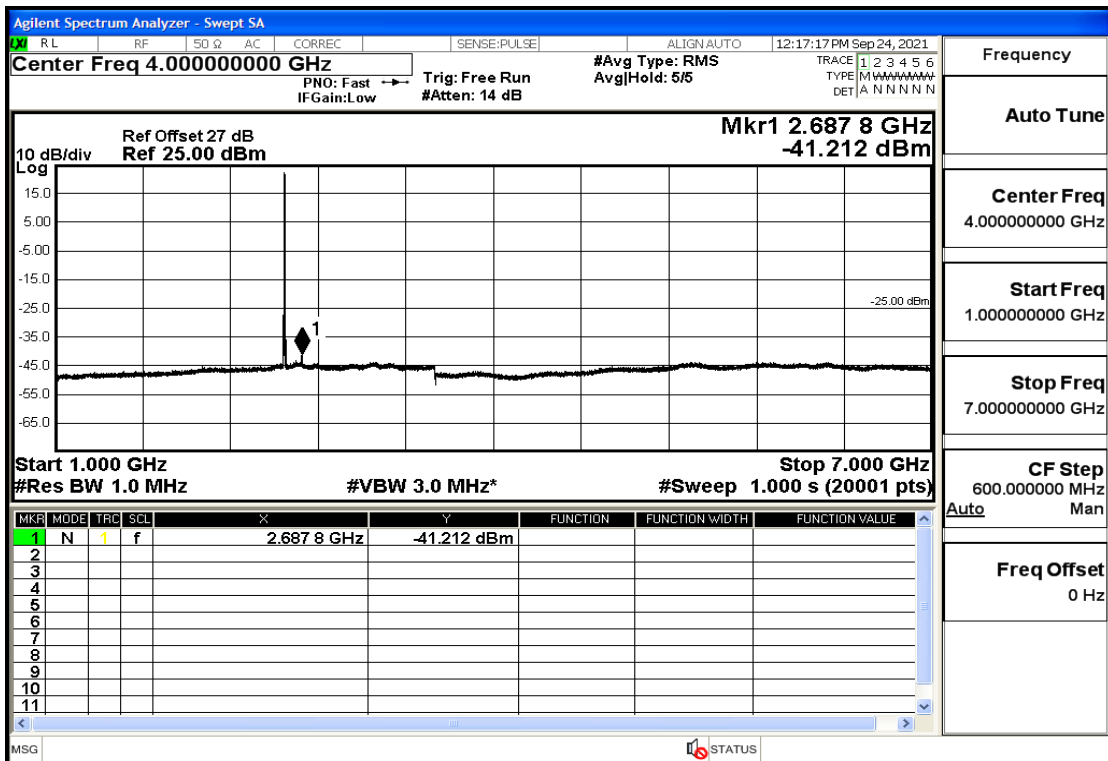

OB7-5-2567.5-QPSK-1#24@1GHz-7GHz@Pass