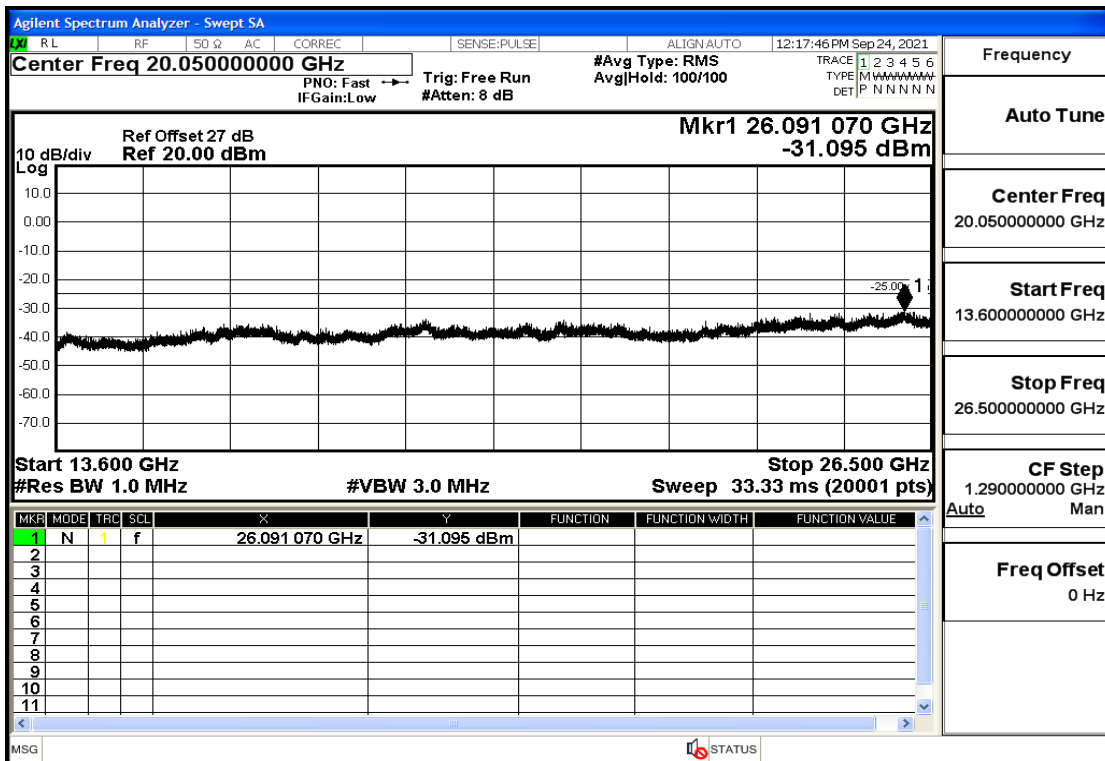

OB7-5-2567.5-QPSK-1#24@13.6GHz-26.5GHz@Pass