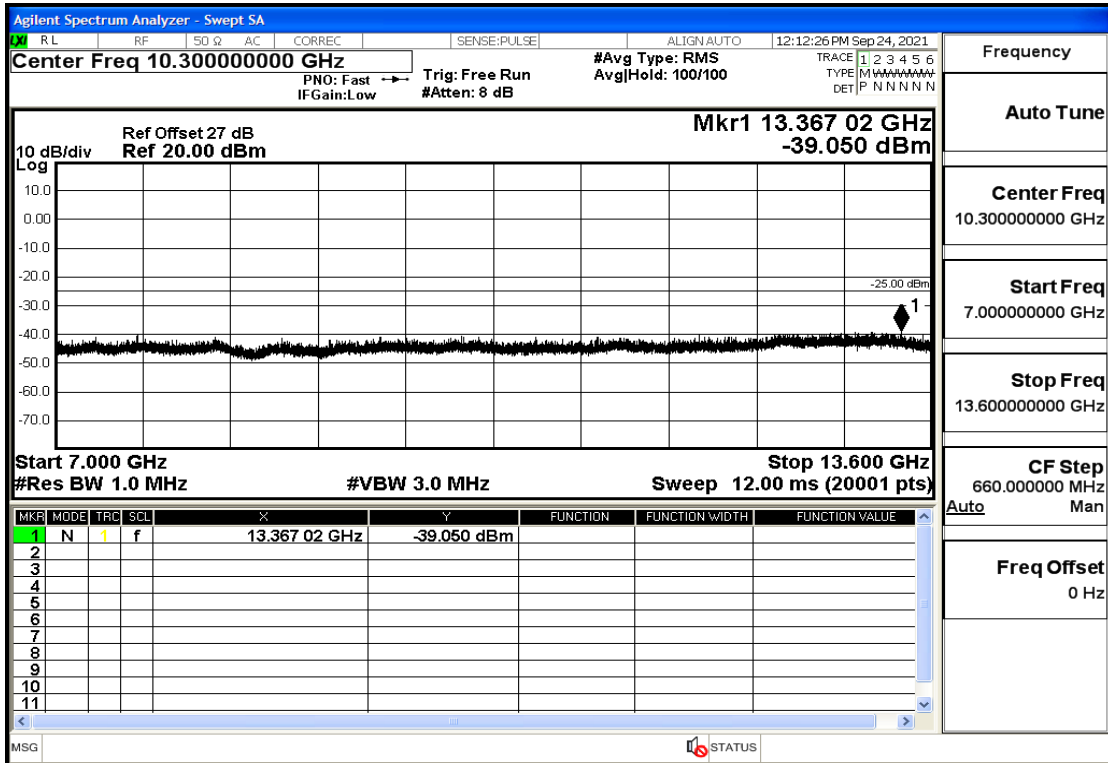

OB7-5-2535-QPSK-1#0@7GHz-13.6GHz@Pass