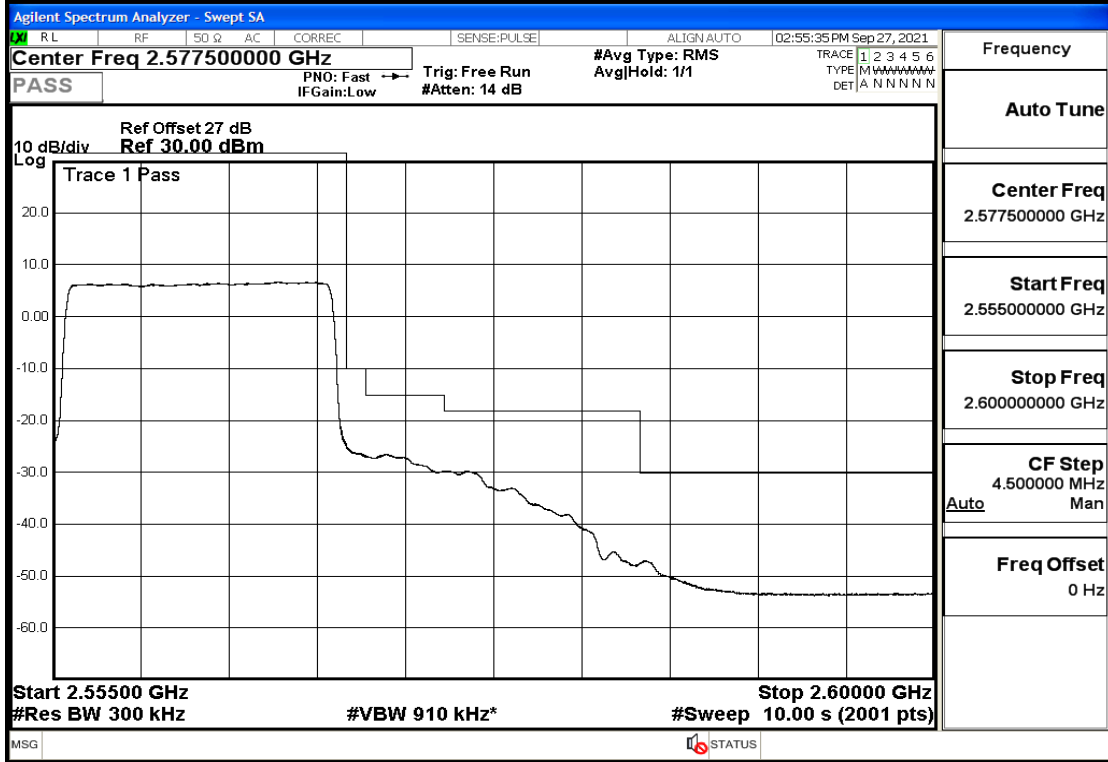

Band7-15-2562.5-QPSK-75#LOW@Pass