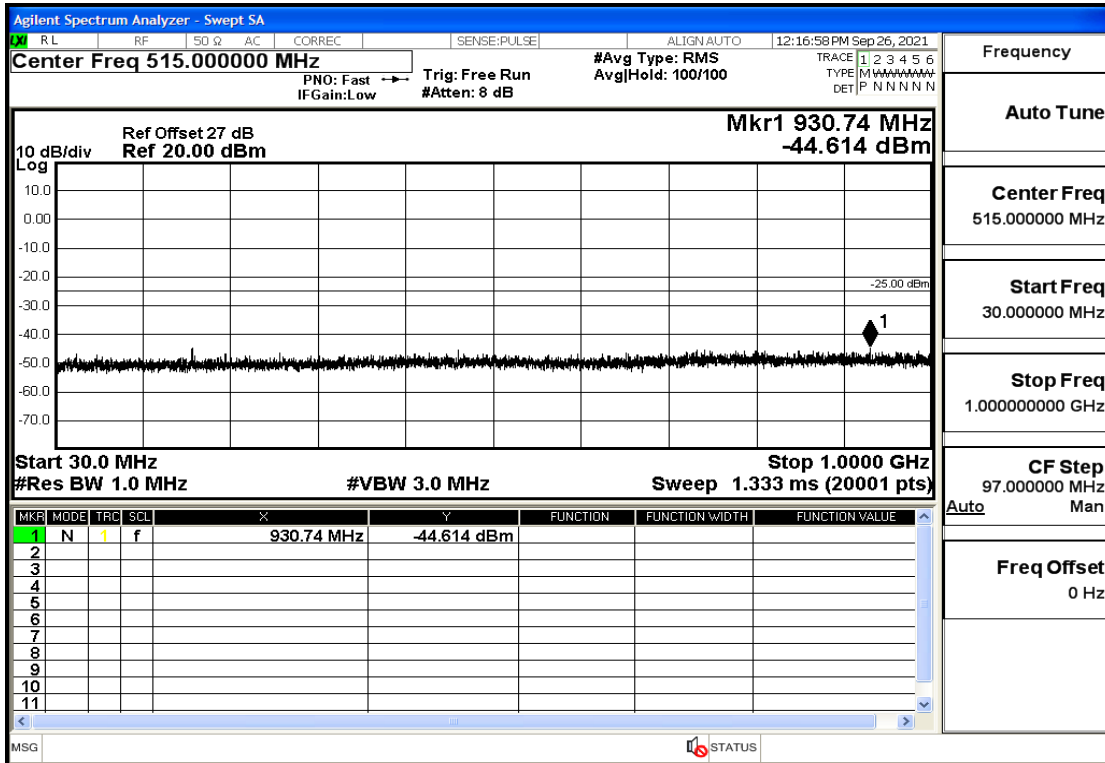

OB7-10-2505-QPSK-1#0@30mHz-1GHz@Pass