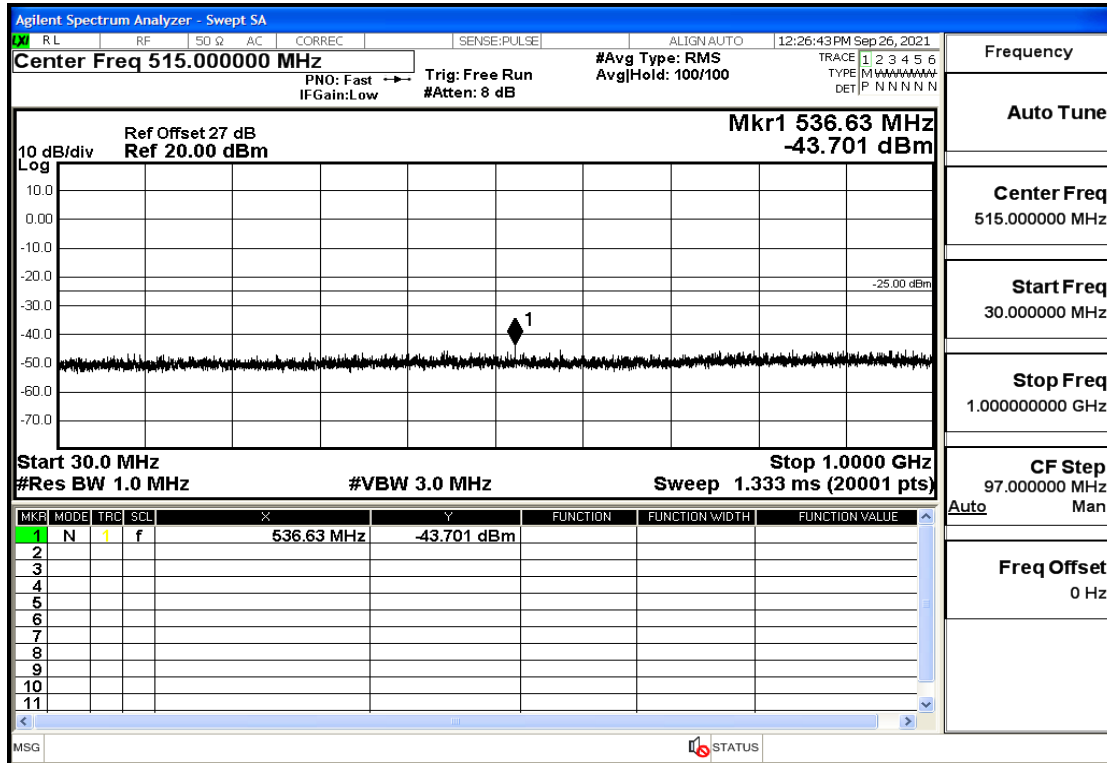

OB7-10-2565-QPSK-1#49@30mHz-1GHz@Pass