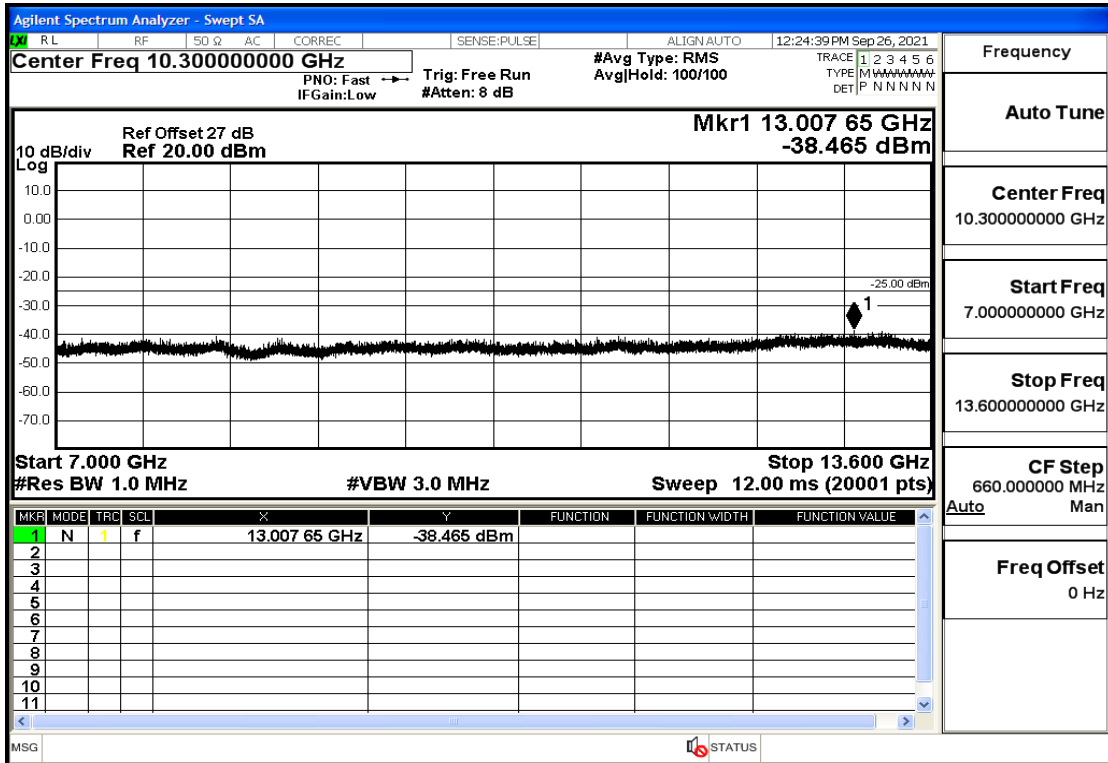

OB7-10-2565-QPSK-50#0@7GHz-13.6GHz@Pass