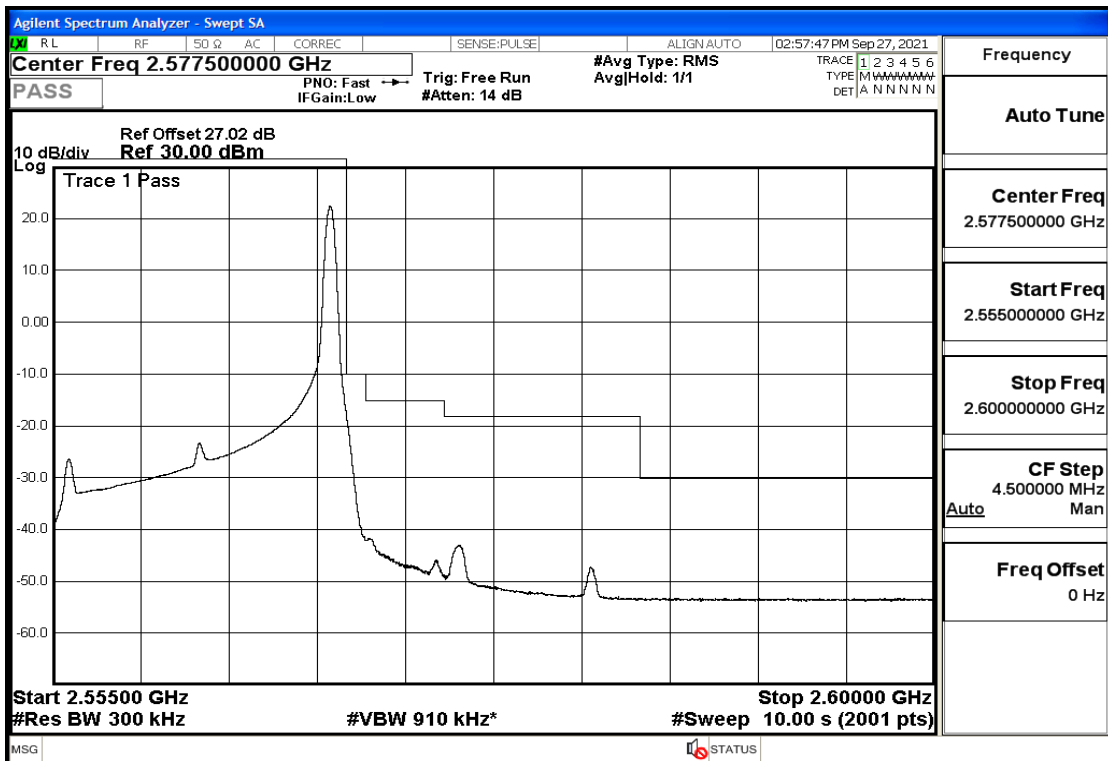

Band7-15-2562.5-16QAM-1#HIGH@Pass