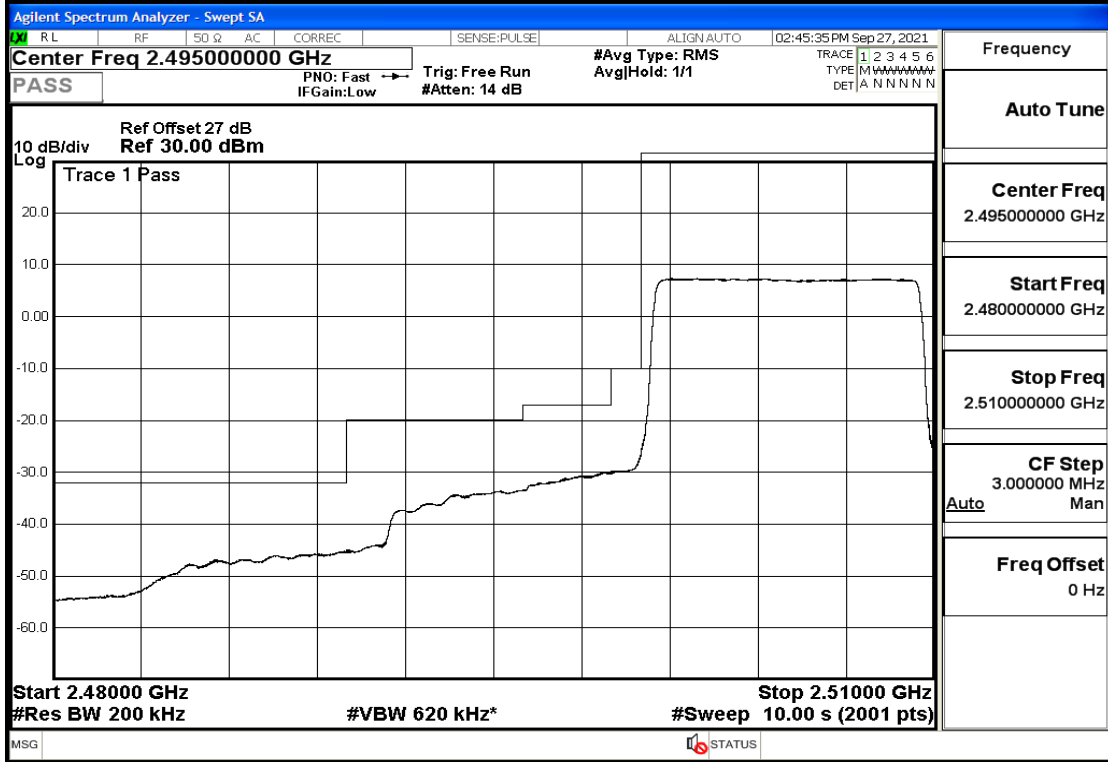

Band7-10-2505-QPSK-50#LOW@Pass