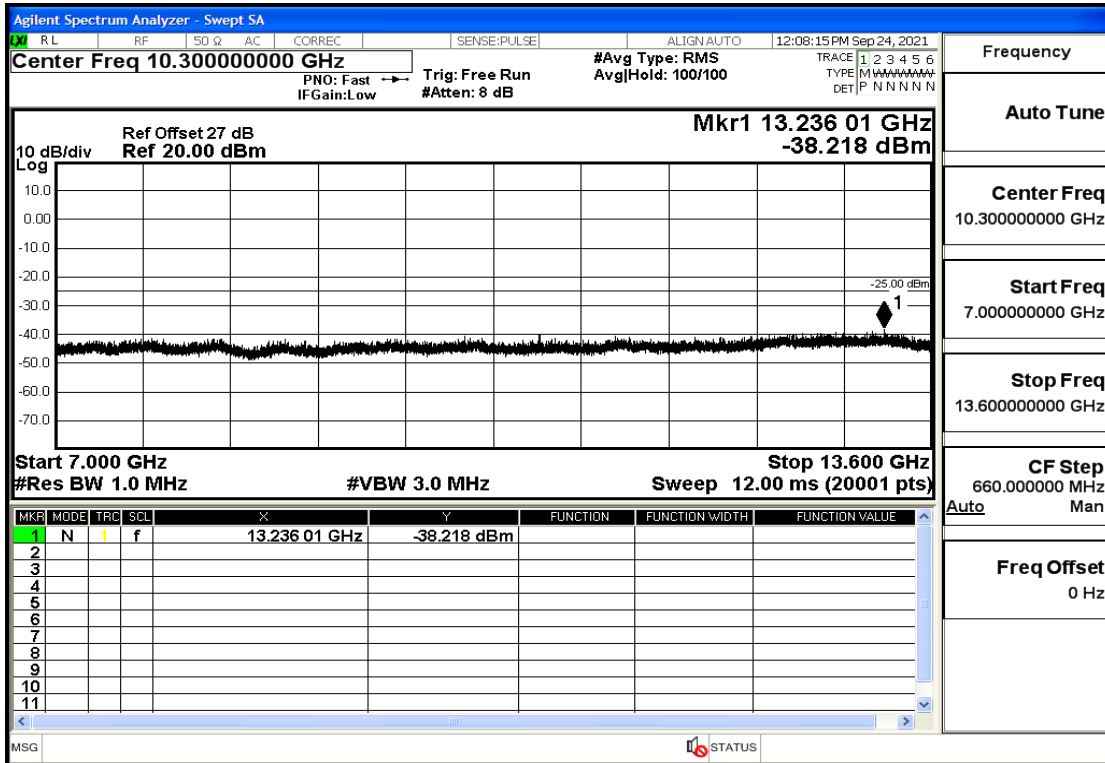

OB7-5-2502.5-QPSK-1#0@7GHz-13.6GHz@Pass