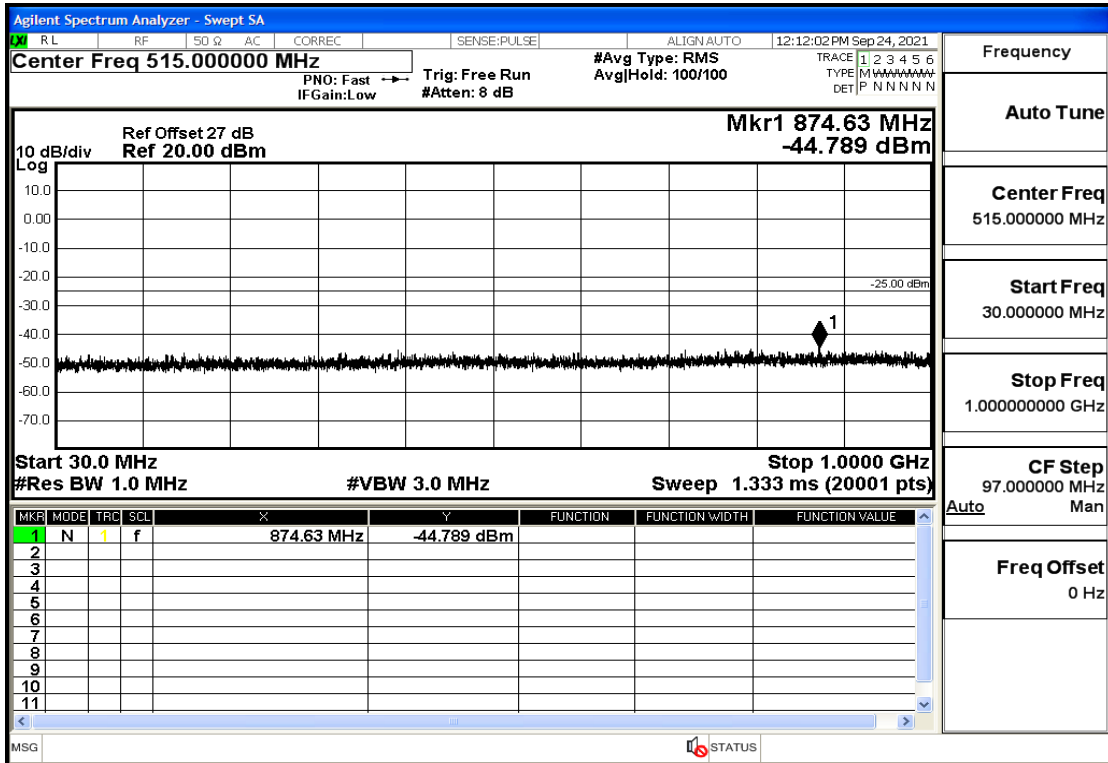

OB7-5-2535-QPSK-1#0@30mHz-1GHz@Pass