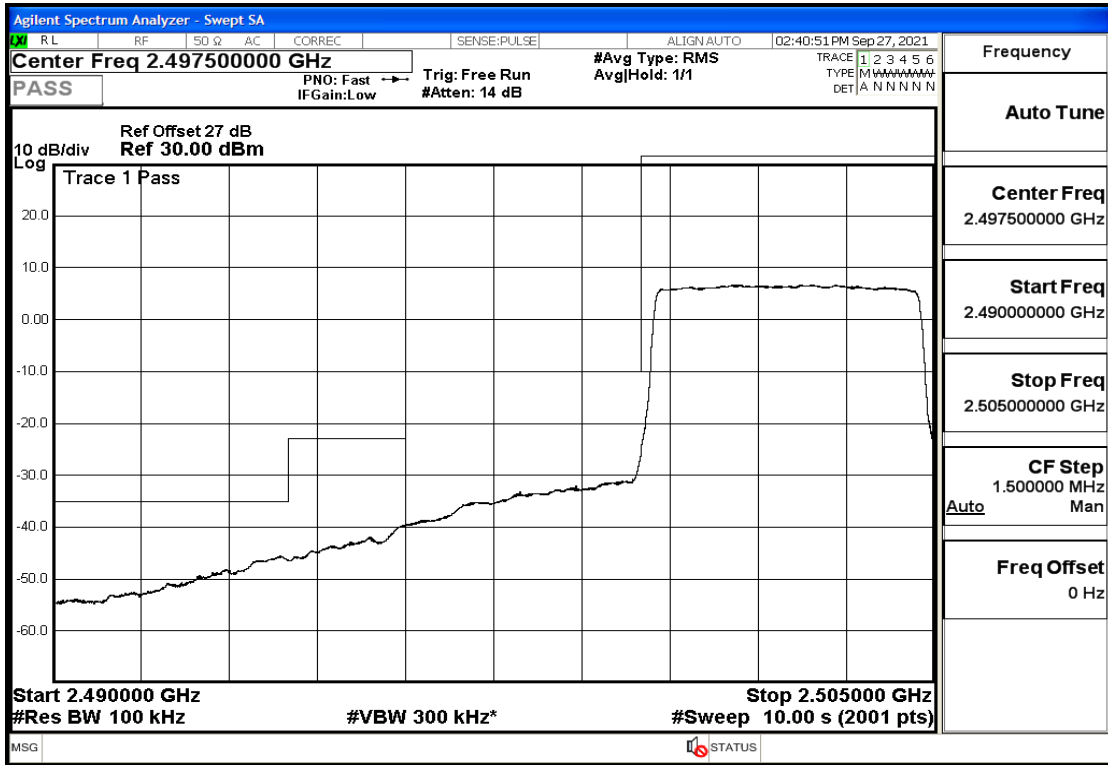

Band7-5-2502.5-16QAM-25#LOW@Pass