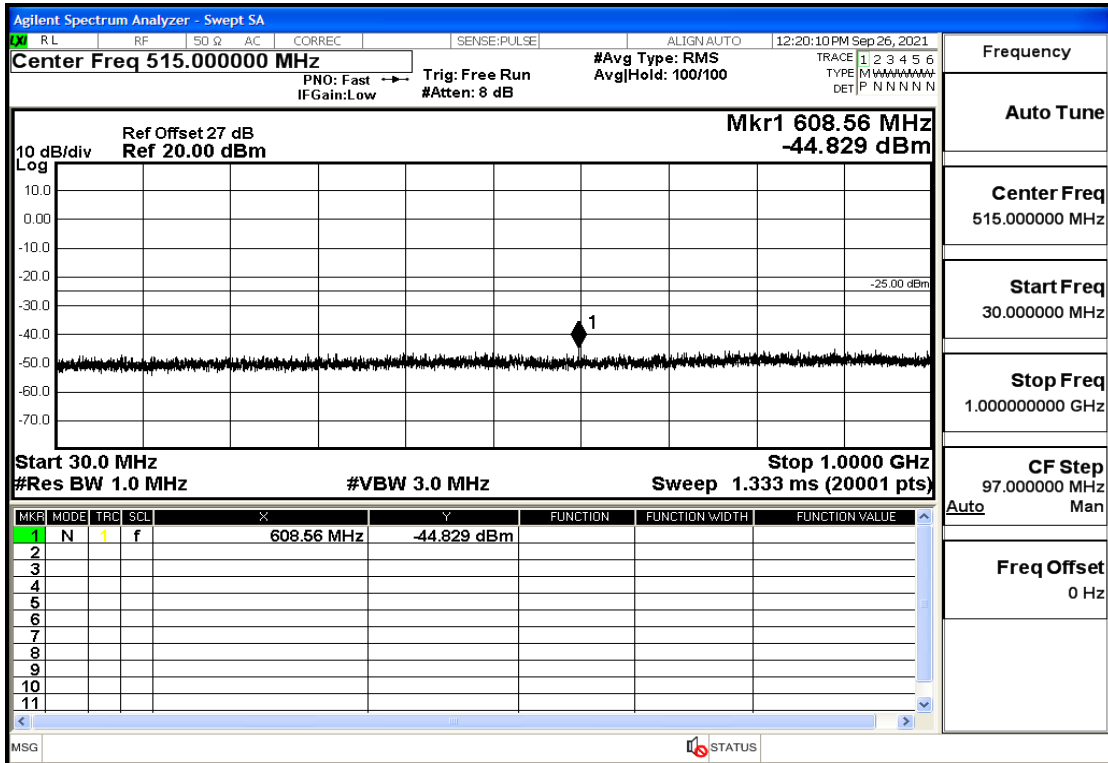

OB7-10-2535-QPSK-50#0@30mHz-1GHz@Pass