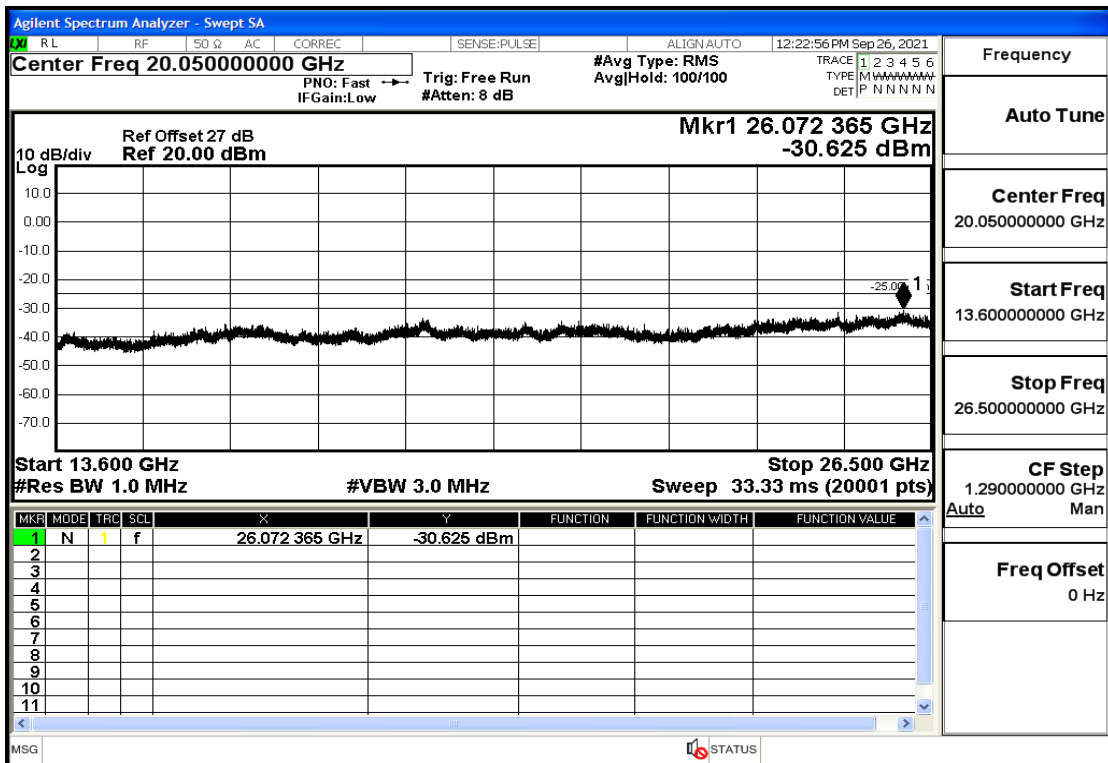

OB7-10-2535-QPSK-1#49@13.6GHz-26.5GHz@Pass