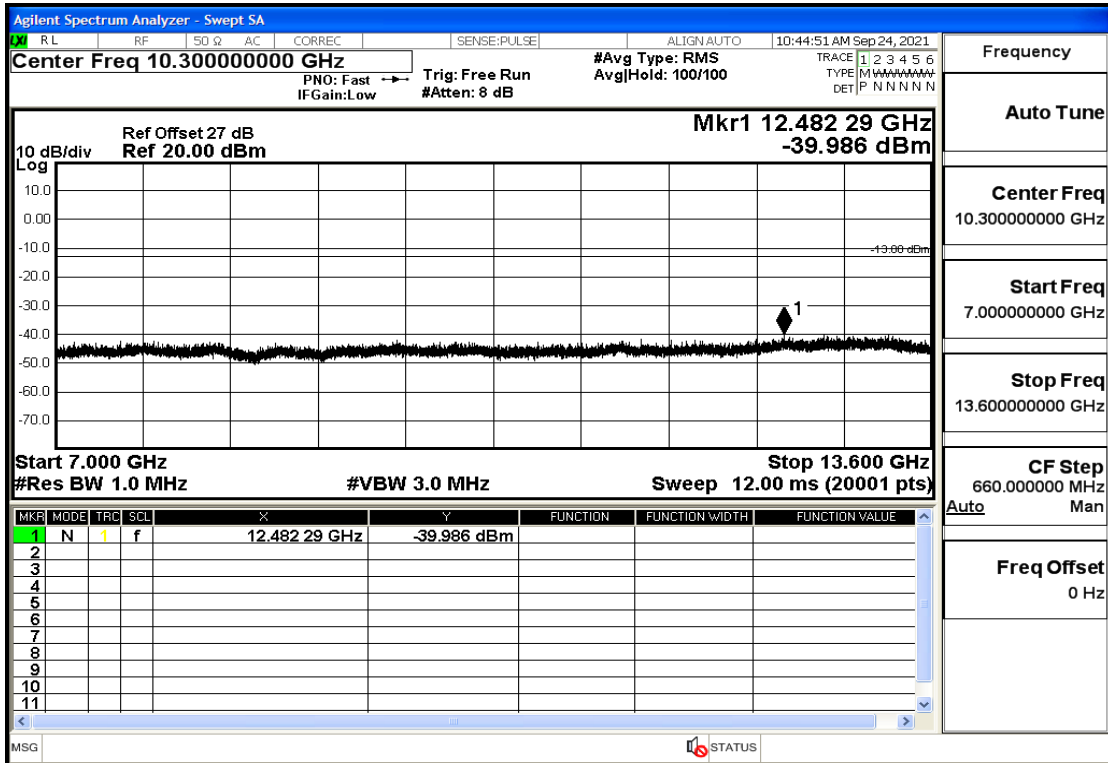

OB4-5-1752.5-QPSK-1#HIGH@7GHz-13.6GHz@Pass