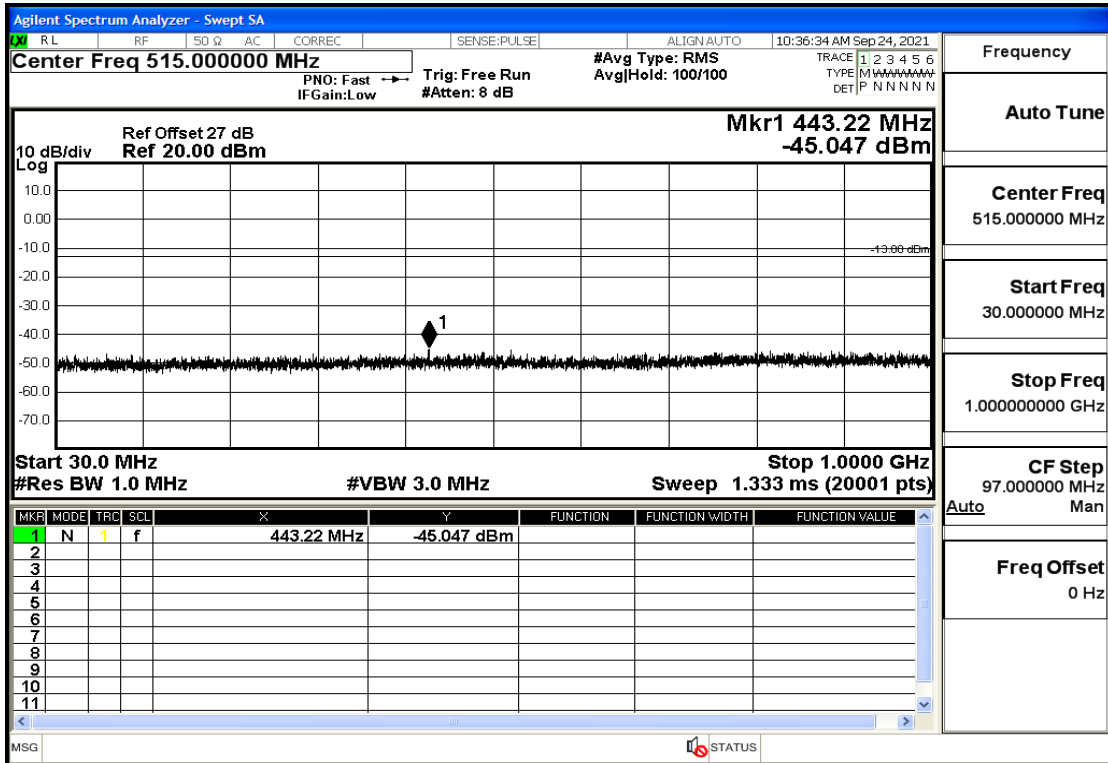

OB4-5-1712.5-QPSK-1#HIGH@30mHz-1GHz@Pass