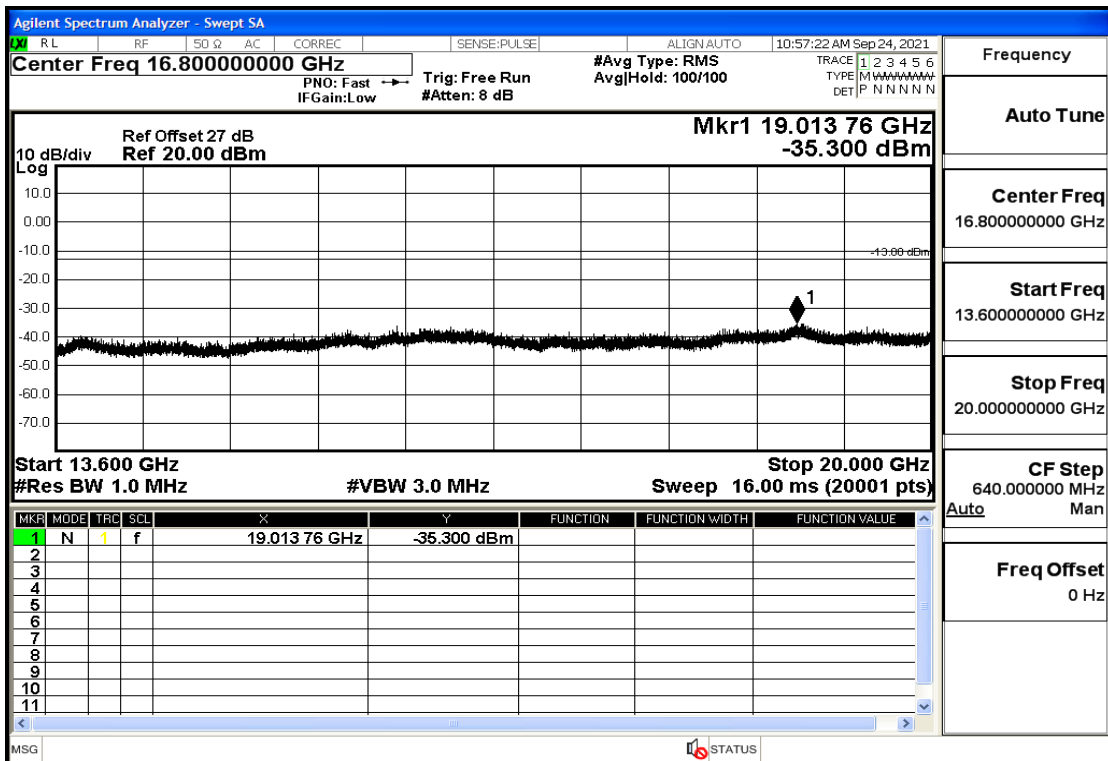

OB4-10-1750-QPSK-1#LOW@13.6GHz-20GHz@Pass

OB4-10-1750-QPSK-1#HIGH@30mHz-1GHz@Pass

OB4-10-1750-QPSK-1#HIGH@1GHz-7GHz@Pass

OB4-10-1750-QPSK-1#HIGH@7GHz-13.6GHz@Pass

OB4-10-1750-QPSK-1#HIGH@13.6GHz-20GHz@Pass