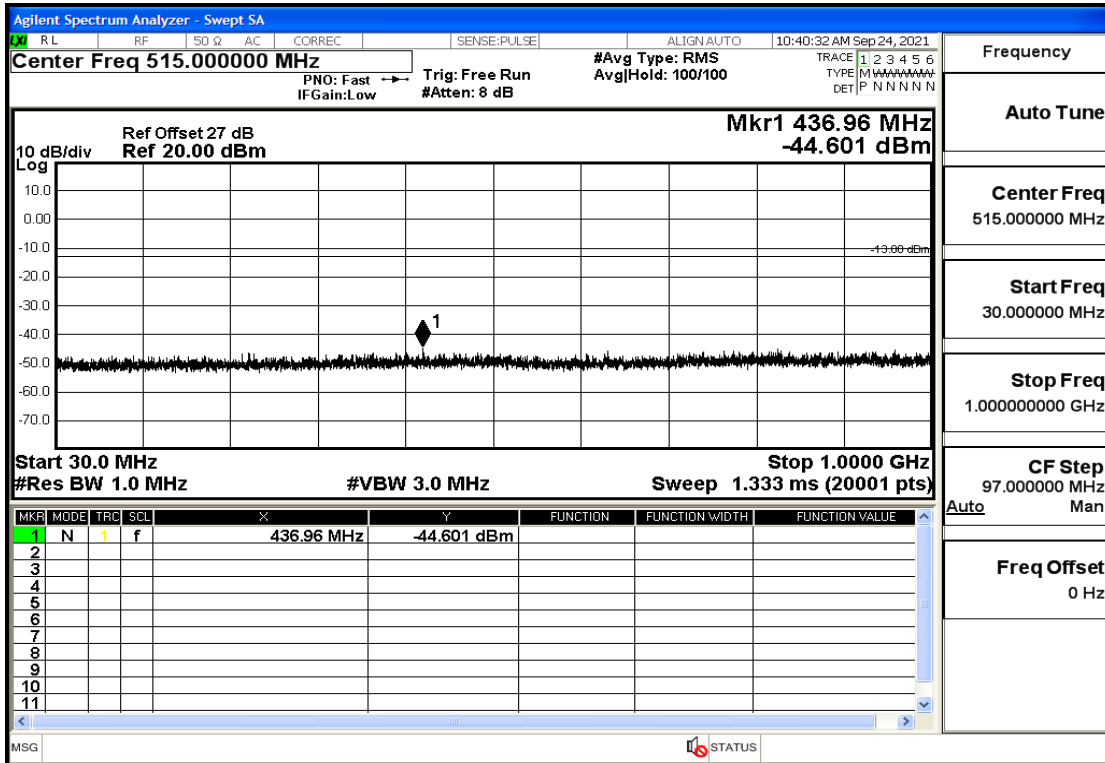

OB4-5-1732.5-QPSK-1#HIGH@30mHz-1GHz@Pass