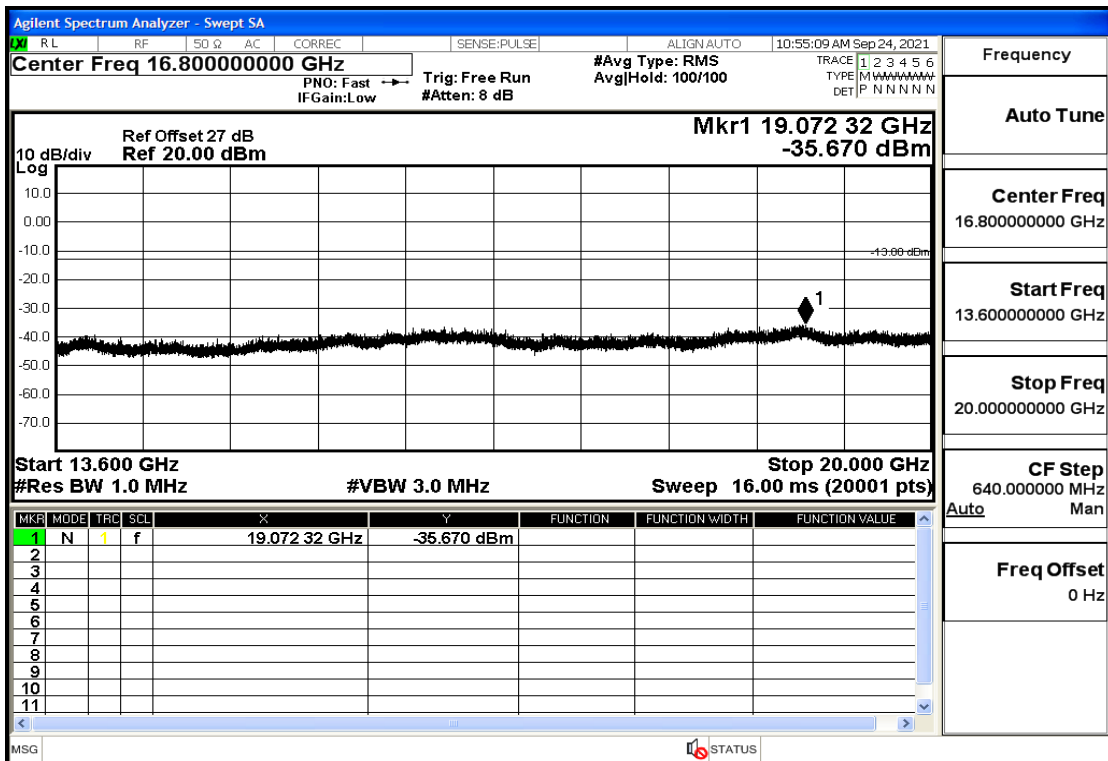

OB4-10-1750-QPSK-50#0@13.6GHz-20GHz@Pass