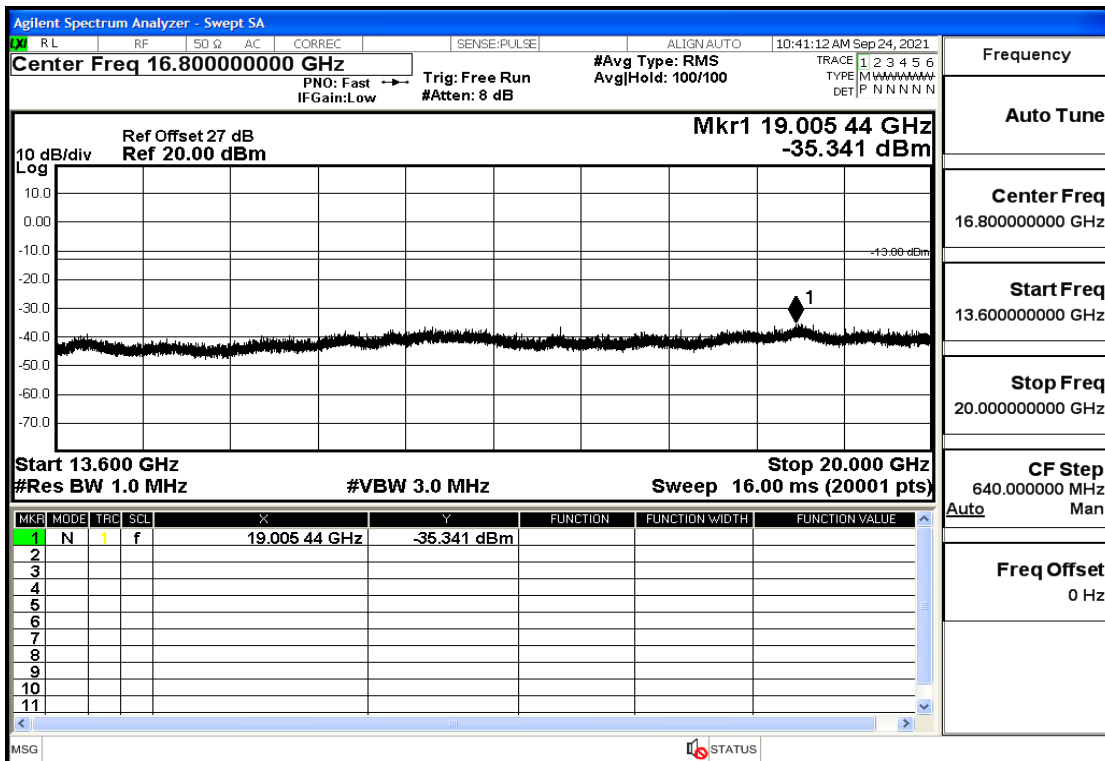

OB4-5-1732.5-QPSK-1#HIGH@13.6GHz-20GHz@Pass