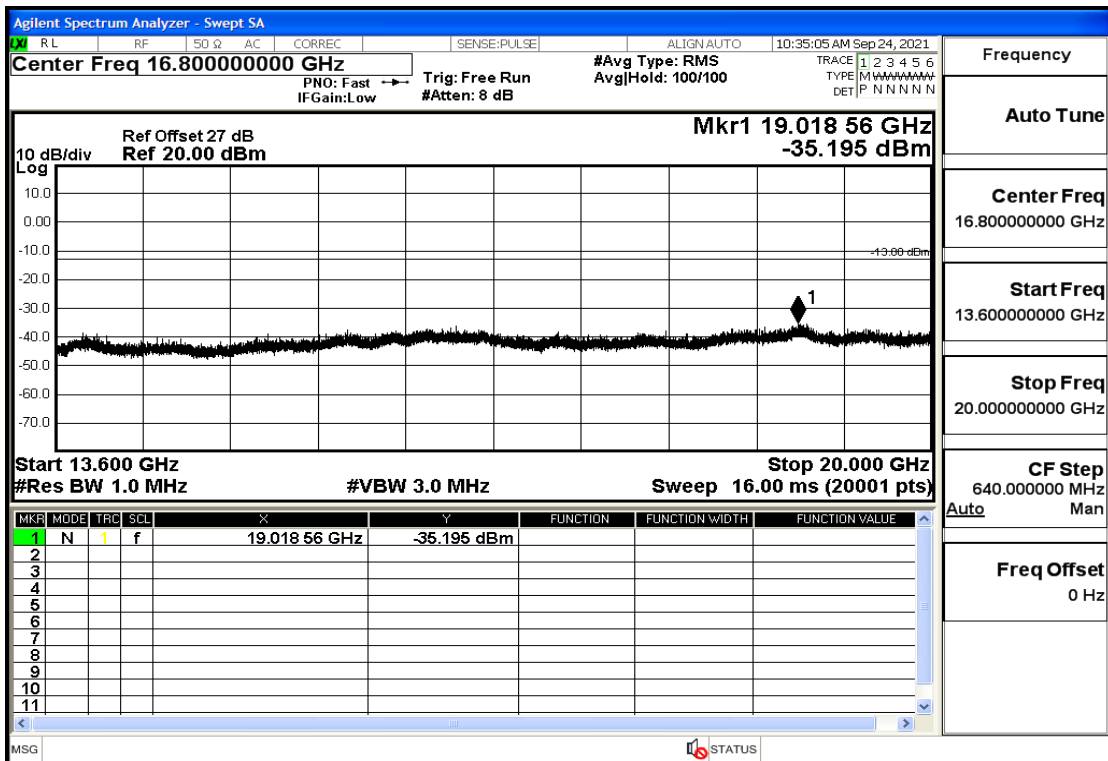

OB4-5-1712.5-QPSK-25#0@13.6GHz-20GHz@Pass