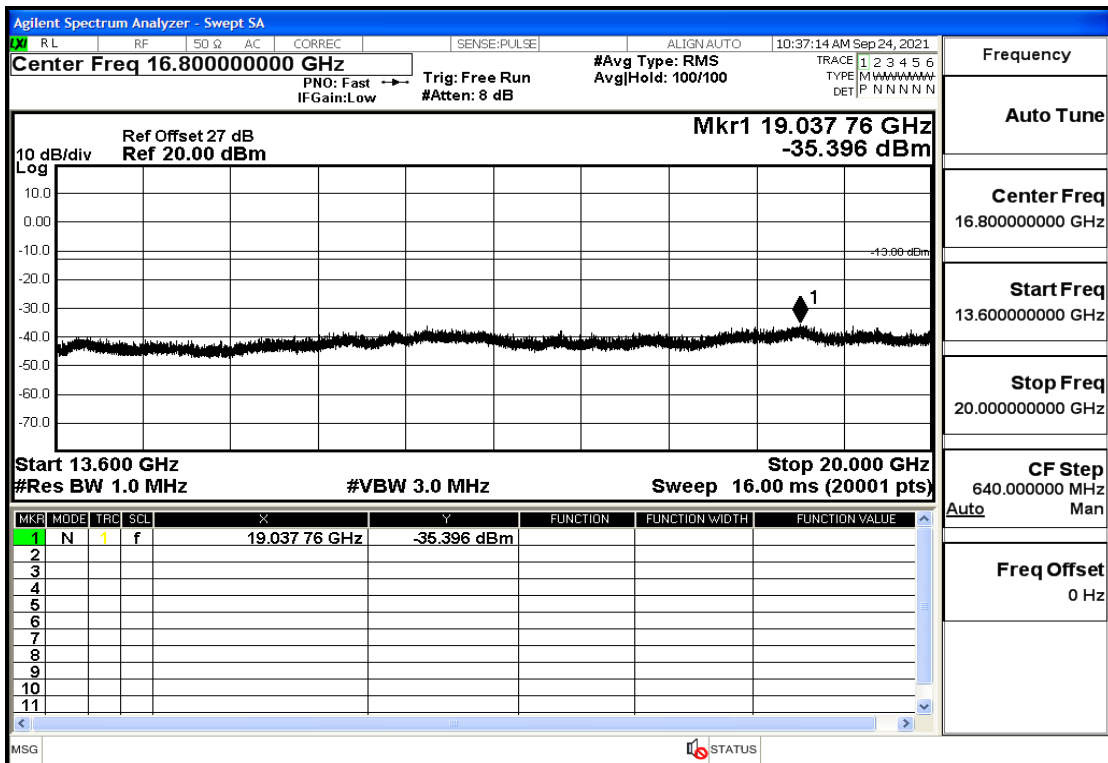

OB4-5-1712.5-QPSK-1#LOW@13.6GHz-20GHz@Pass

OB4-5-1712.5-QPSK-1#HIGH@30mHz-1GHz@Pass

OB4-5-1712.5-QPSK-1#HIGH@1GHz-7GHz@Pass

OB4-5-1712.5-QPSK-1#HIGH@7GHz-13.6GHz@Pass

OB4-5-1712.5-QPSK-1#HIGH@13.6GHz-20GHz@Pass