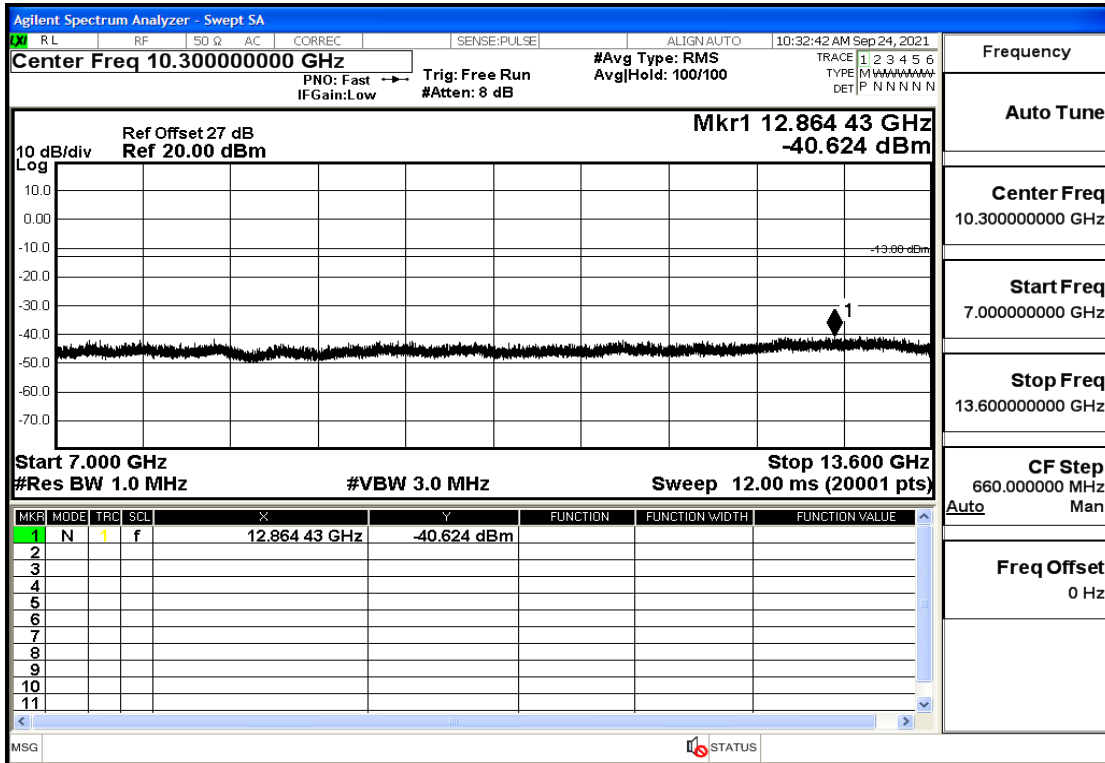

OB4-3-1753.5-QPSK-1#HIGH@7GHz-13.6GHz@Pass