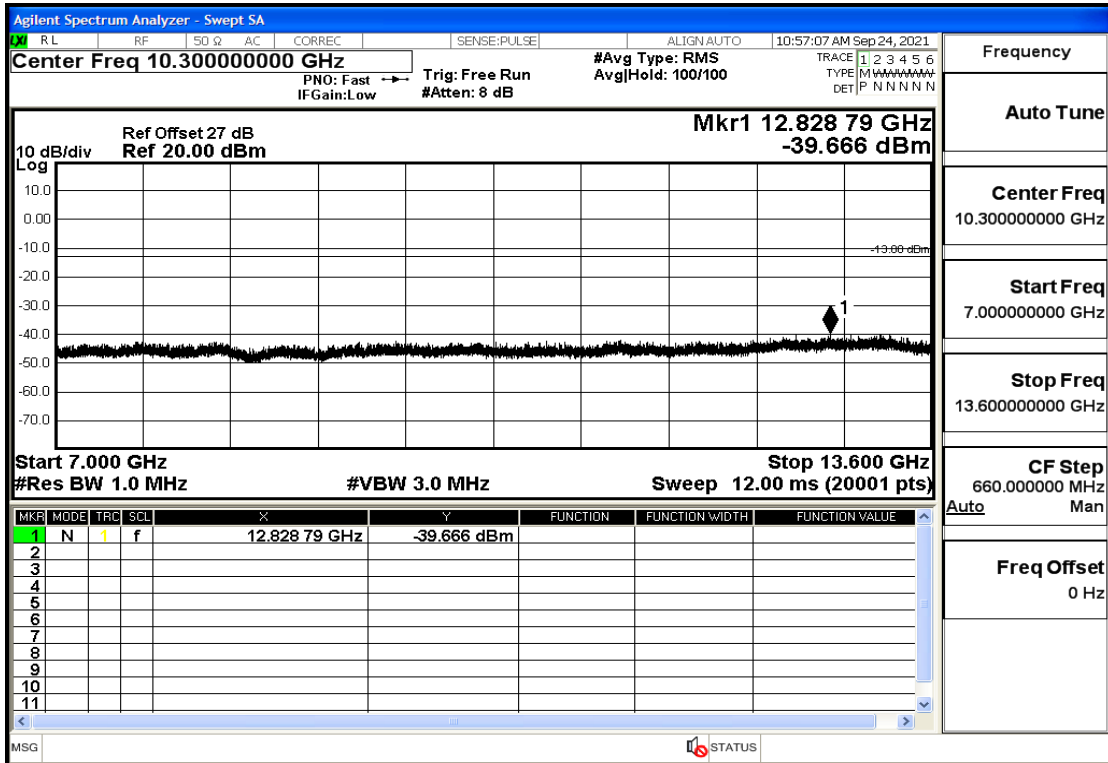

OB4-10-1750-QPSK-1#LOW@13.6GHz-20GHz@Pass

OB4-10-1750-QPSK-1#HIGH@30mHz-1GHz@Pass

OB4-10-1750-QPSK-1#HIGH@1GHz-7GHz@Pass

OB4-10-1750-QPSK-1#HIGH@7GHz-13.6GHz@Pass

OB4-10-1750-QPSK-1#HIGH@13.6GHz-20GHz@Pass