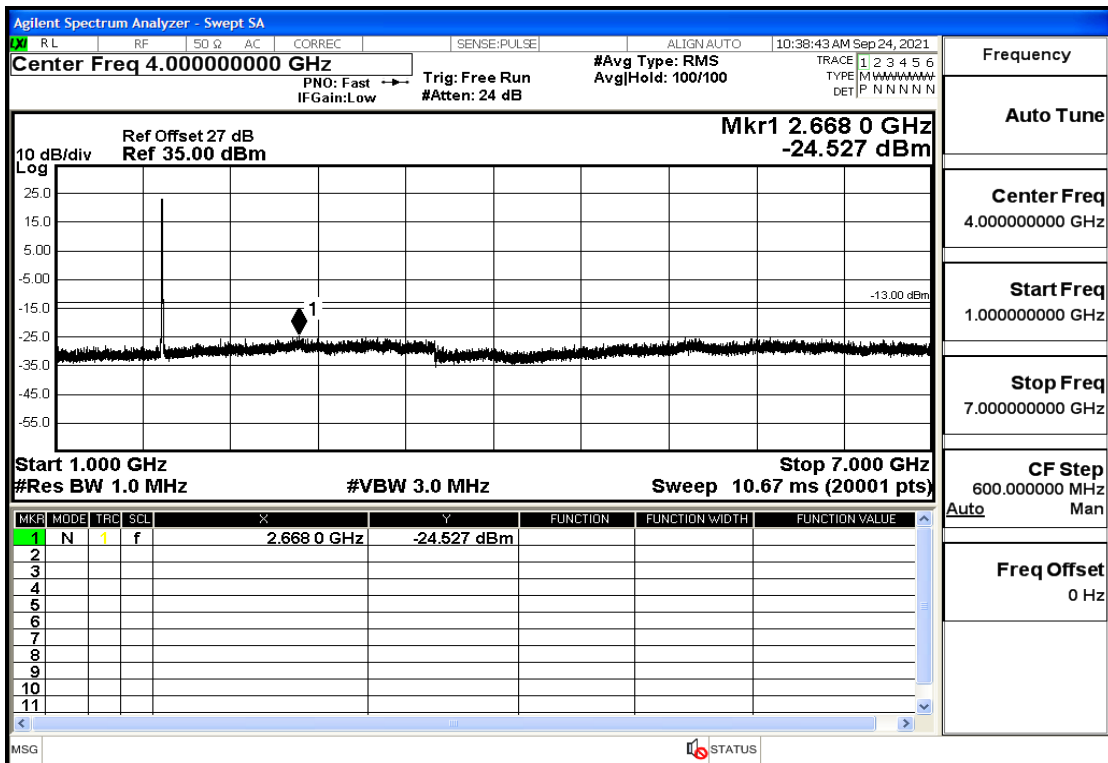

OB4-5-1732.5-QPSK-25#0@1GHz-7GHz@Pass