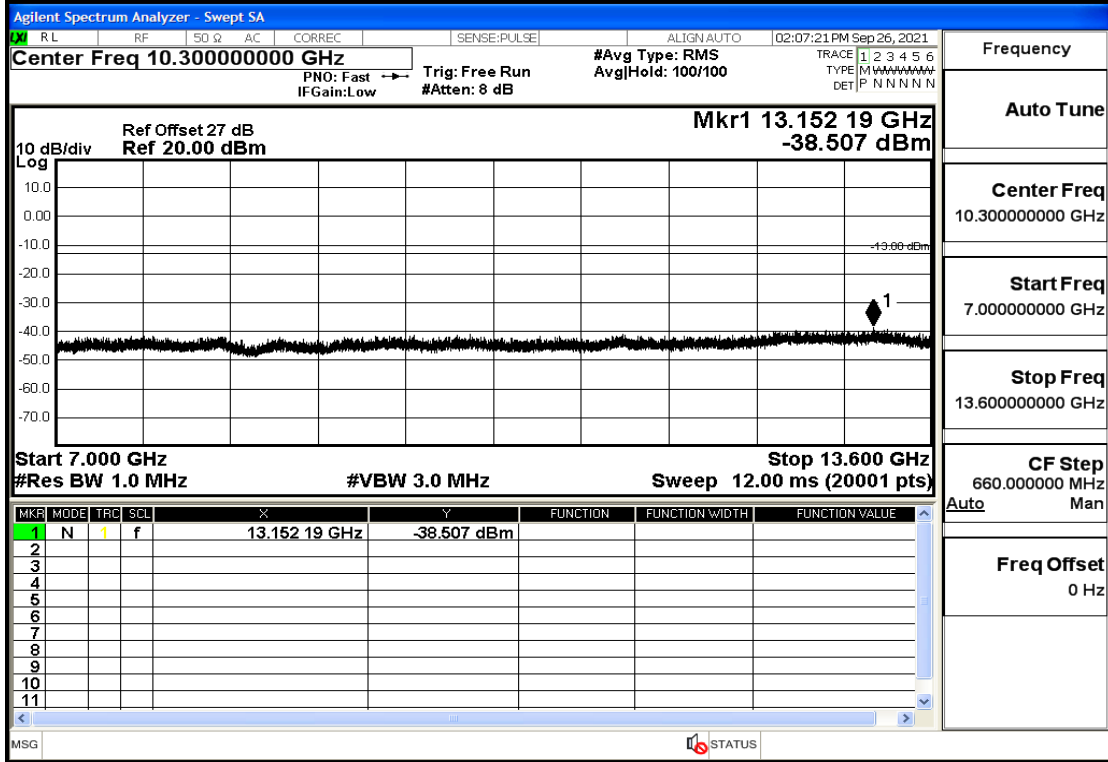

OB4-15-1717.5-QPSK-75#0@7GHz-13.6GHz@Pass