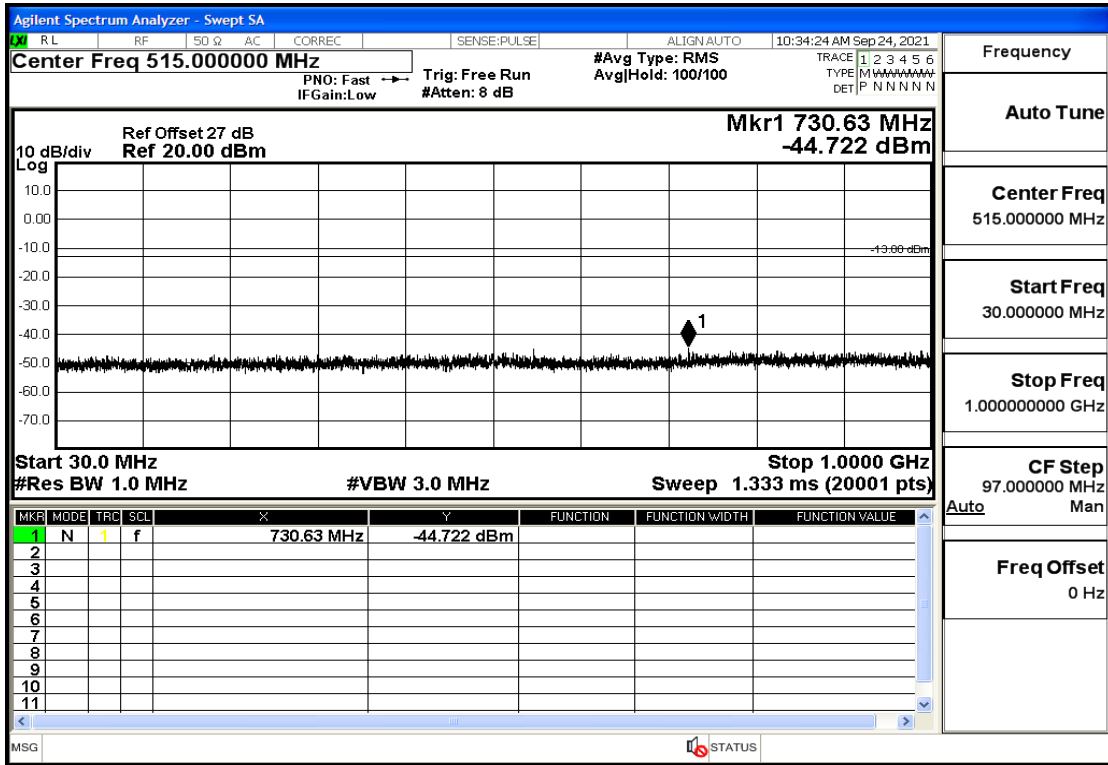

OB4-3-1753.5-QPSK-1#HIGH@30mHz-1GHz@Pass

OB4-3-1753.5-QPSK-1#HIGH@1GHz-7GHz@Pass

OB4-3-1753.5-QPSK-1#HIGH@7GHz-13.6GHz@Pass

OB4-3-1753.5-QPSK-1#HIGH@13.6GHz-20GHz@Pass

OB4-5-1712.5-QPSK-25#0@30mHz-1GHz@Pass