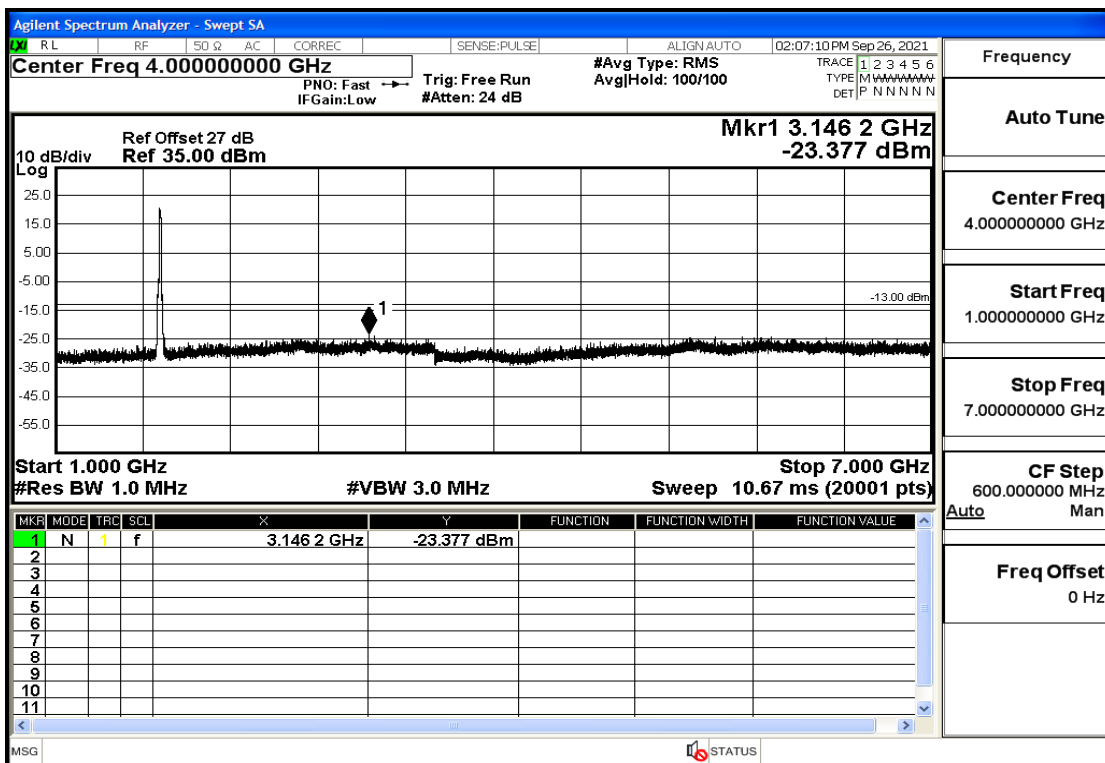

OB4-15-1717.5-QPSK-75#0@1GHz-7GHz@Pass