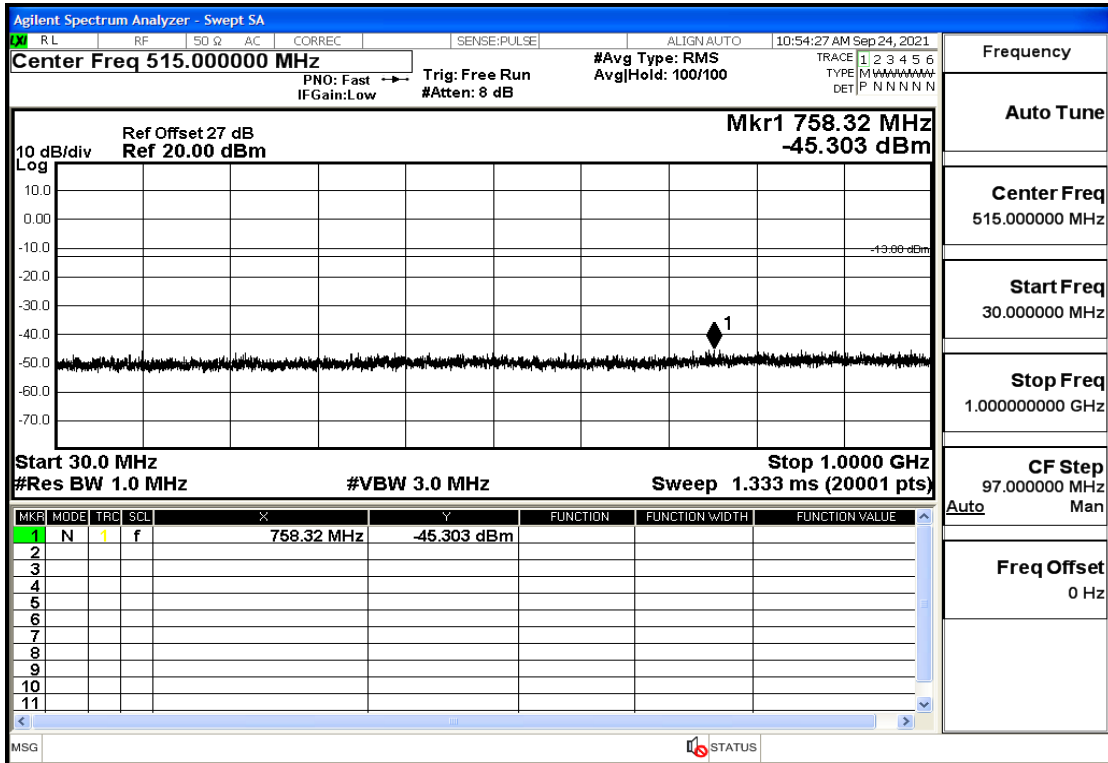

OB4-10-1732.5-QPSK-1#HIGH@30mHz-1GHz@Pass

OB4-10-1732.5-QPSK-1#HIGH@1GHz-7GHz@Pass

OB4-10-1732.5-QPSK-1#HIGH@7GHz-13.6GHz@Pass

OB4-10-1732.5-QPSK-1#HIGH@13.6GHz-20GHz@Pass

OB4-10-1750-QPSK-50#0@30mHz-1GHz@Pass