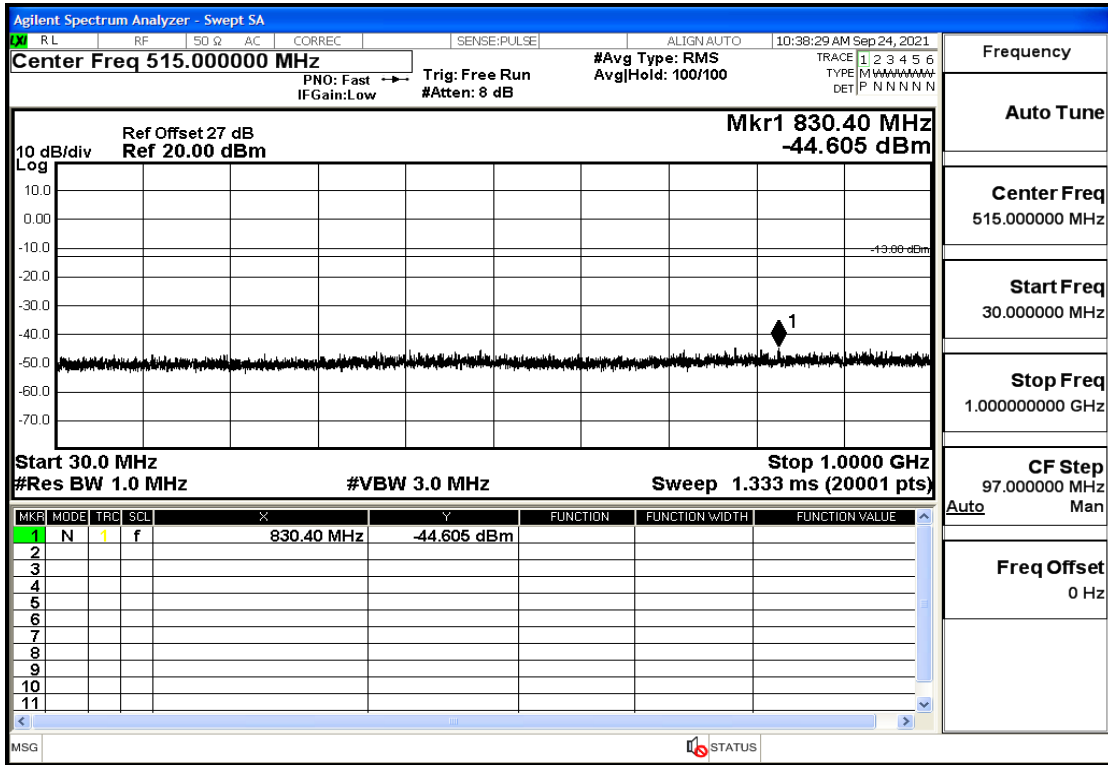

OB4-5-1732.5-QPSK-25#0@30mHz-1GHz@Pass