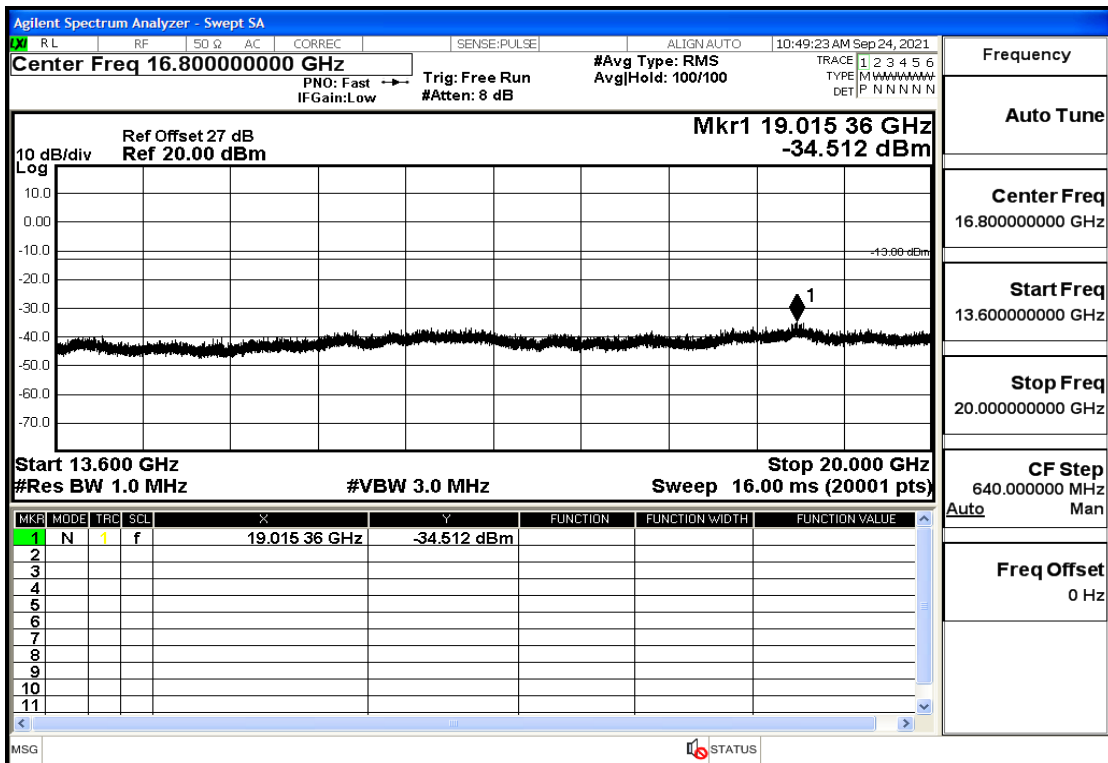

OB4-10-1715-QPSK-1#HIGH@13.6GHz-20GHz@Pass