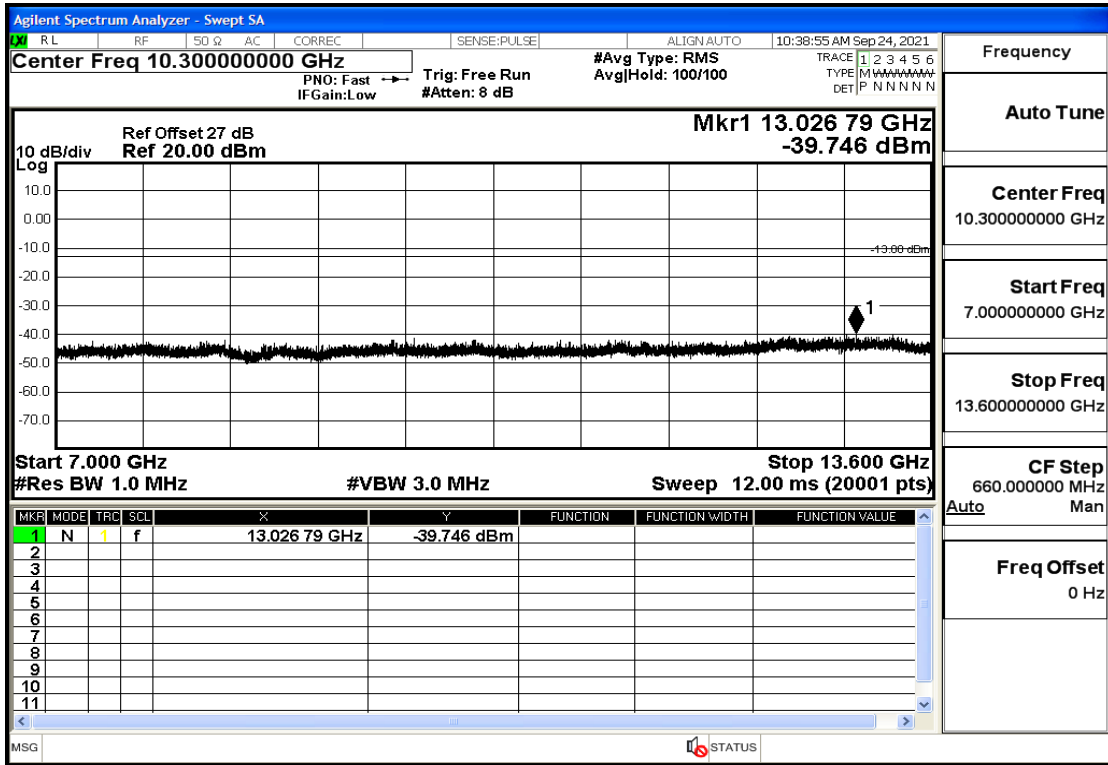

OB4-5-1732.5-QPSK-25#0@7GHz-13.6GHz@Pass