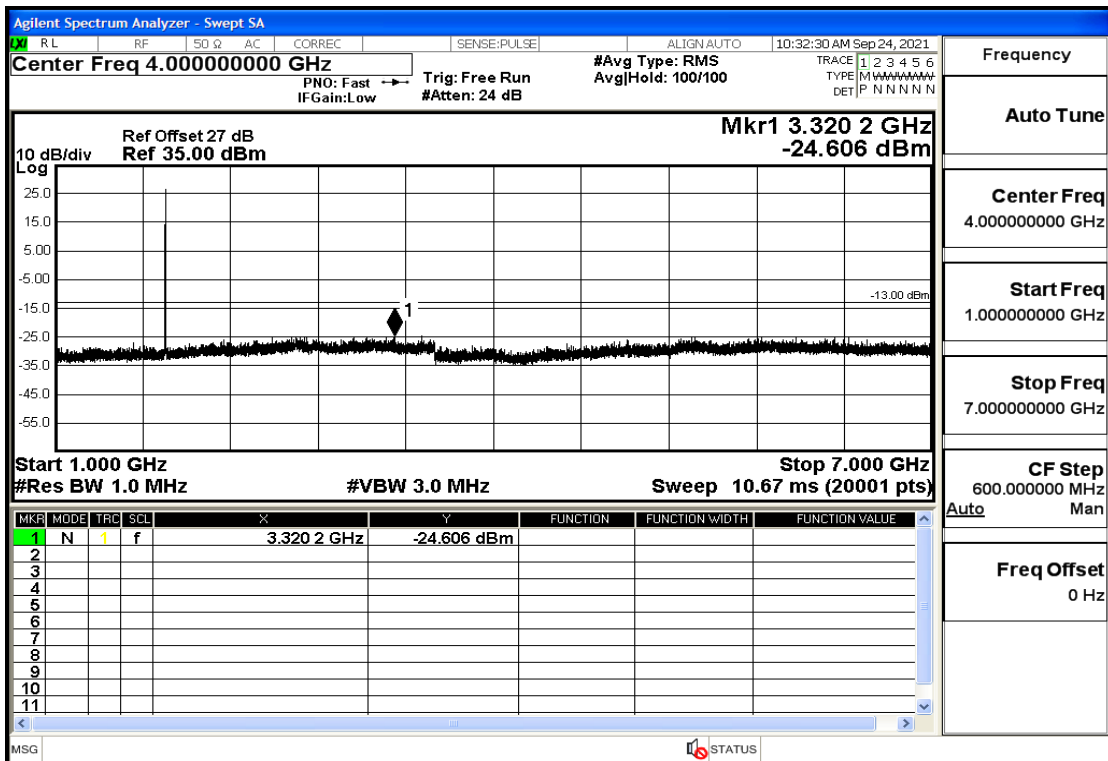

OB4-3-1753.5-QPSK-1#HIGH@1GHz-7GHz@Pass