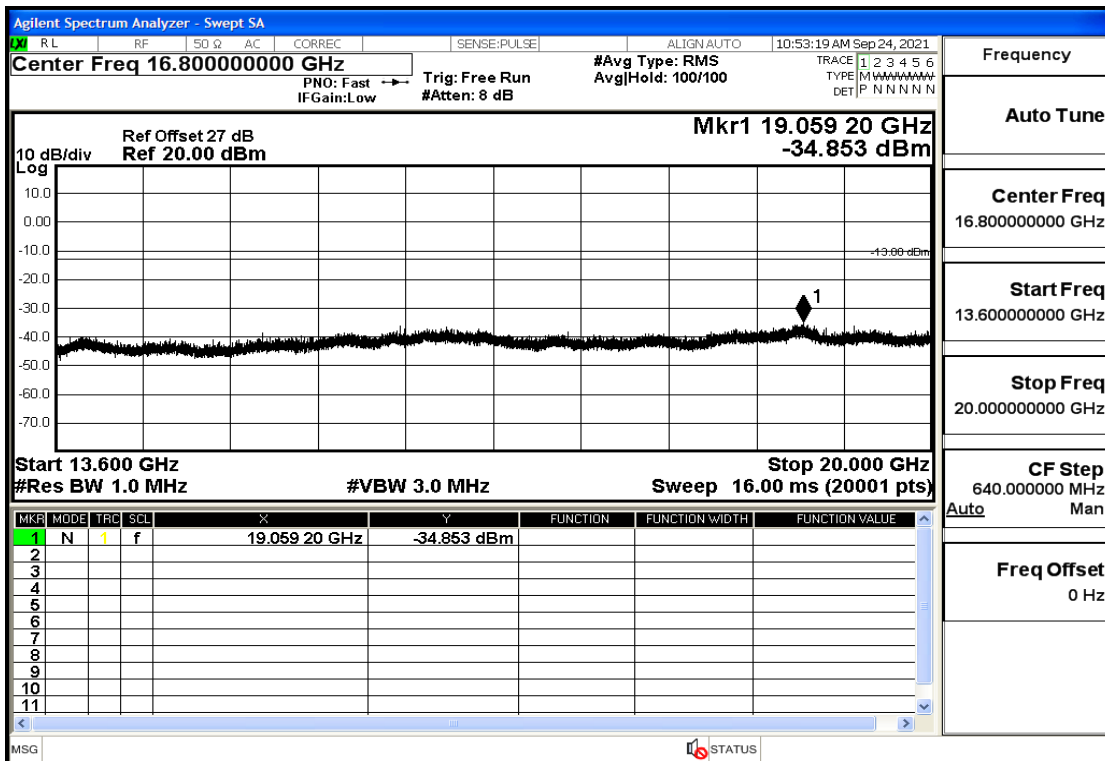

OB4-10-1732.5-QPSK-1#HIGH@30mHz-1GHz@Pass

OB4-10-1732.5-QPSK-1#HIGH@1GHz-7GHz@Pass

OB4-10-1732.5-QPSK-1#HIGH@7GHz-13.6GHz@Pass

OB4-10-1732.5-QPSK-1#HIGH@13.6GHz-20GHz@Pass

OB4-10-1750-QPSK-50#0@30mHz-1GHz@Pass