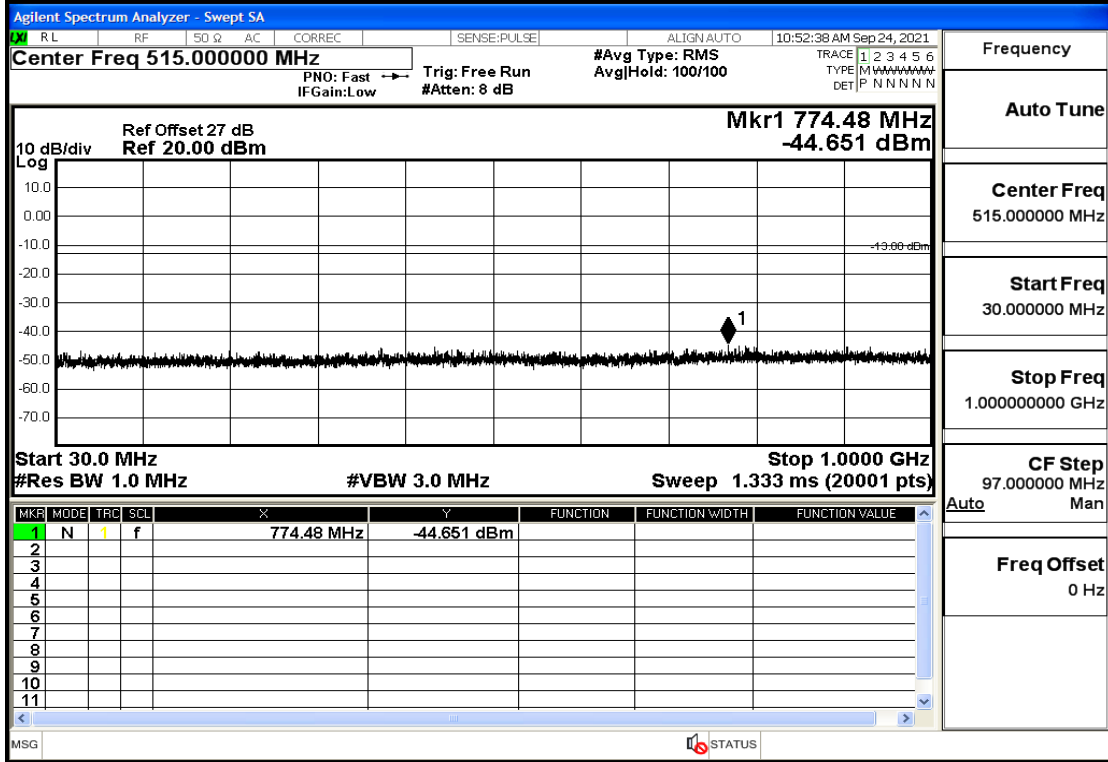

OB4-10-1732.5-QPSK-1#HIGH@30mHz-1GHz@Pass