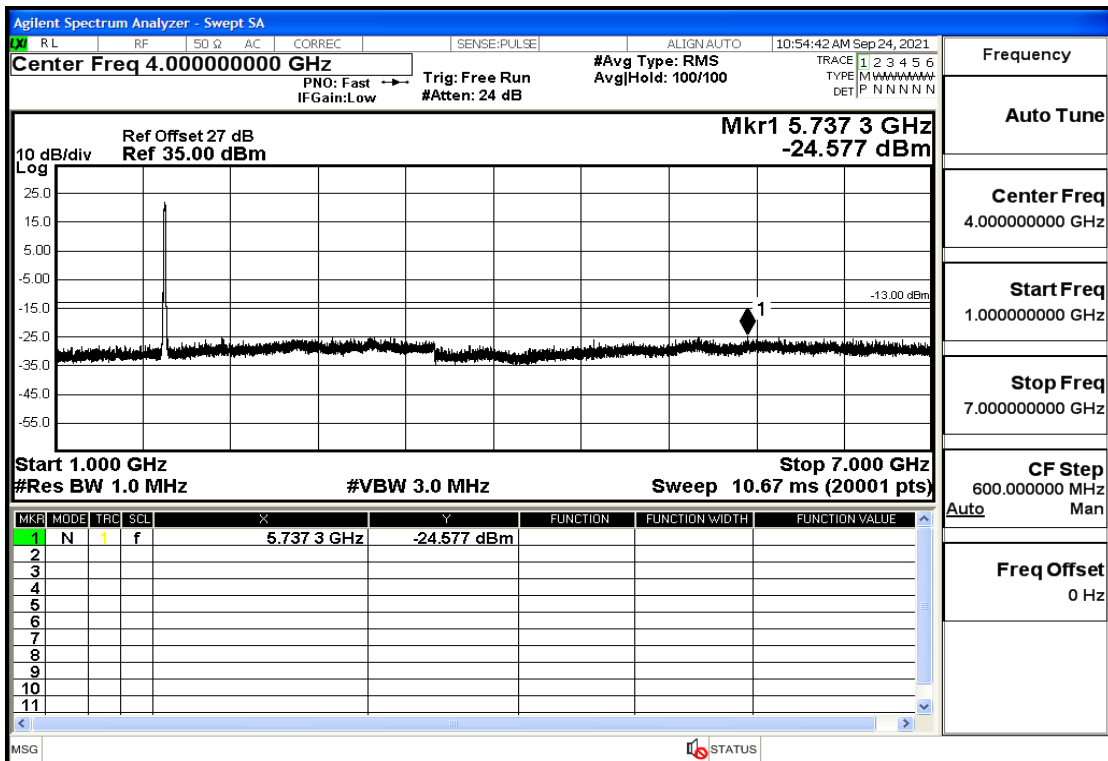

OB4-10-1750-QPSK-50#0@1GHz-7GHz@Pass