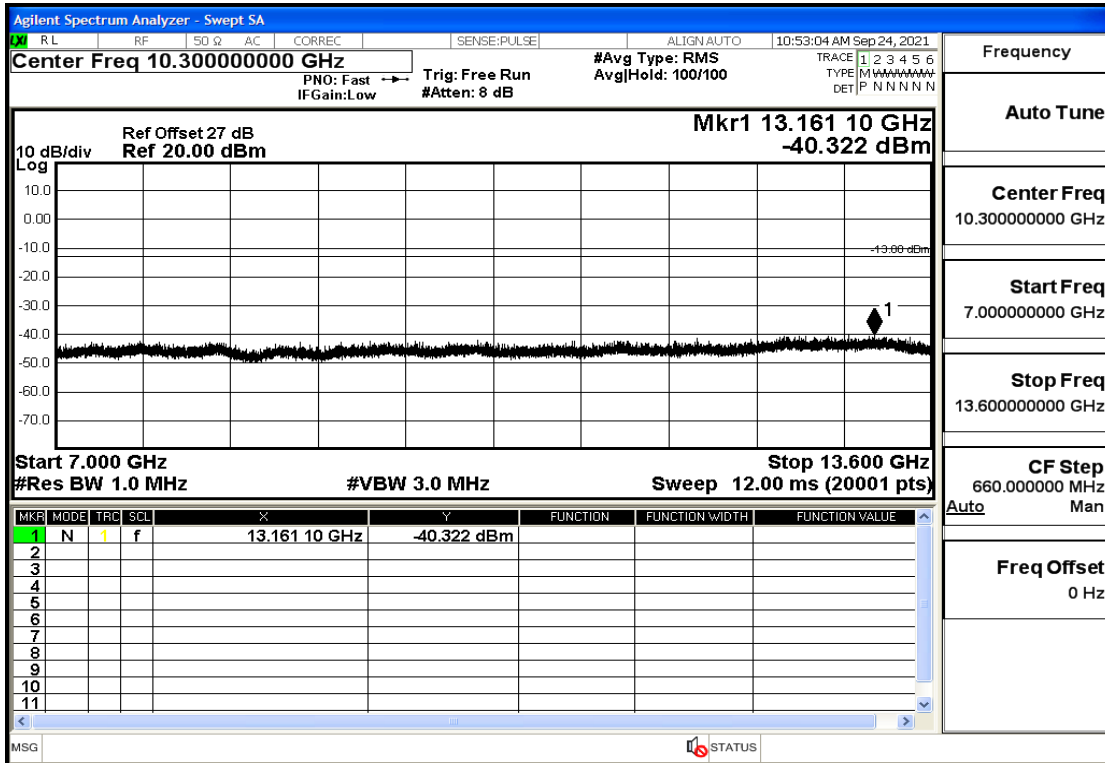

OB4-10-1732.5-QPSK-1#HIGH@7GHz-13.6GHz@Pass