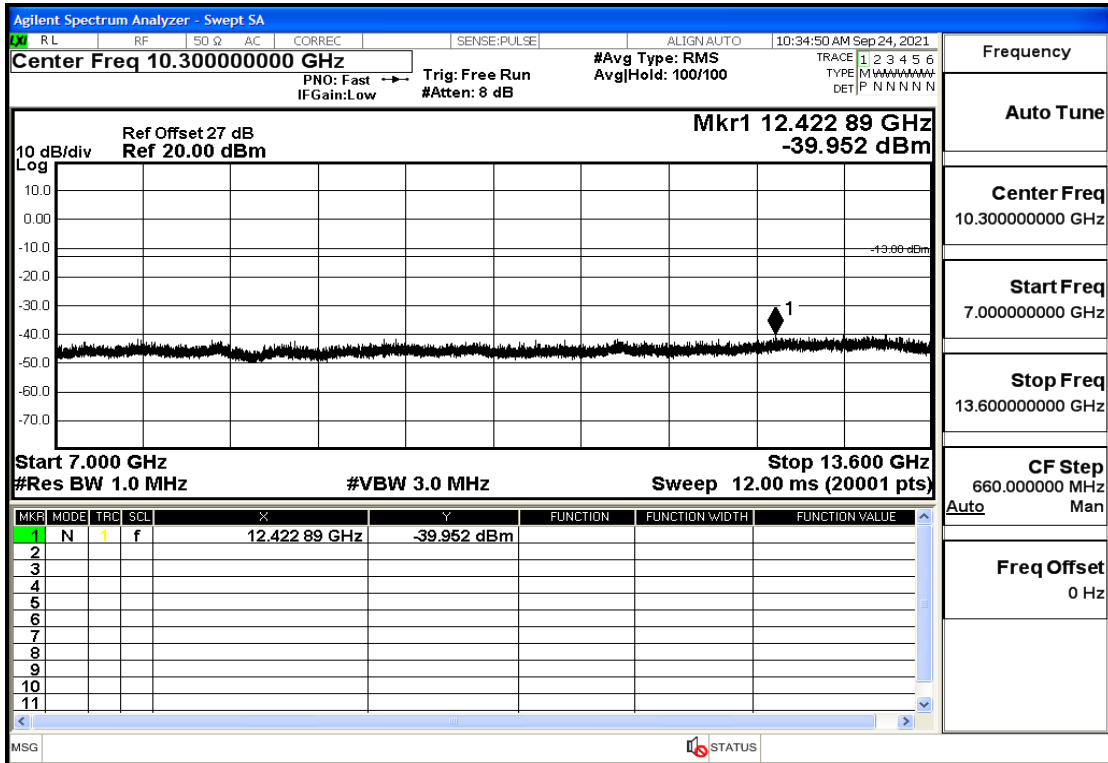

OB4-5-1712.5-QPSK-25#0@7GHz-13.6GHz@Pass