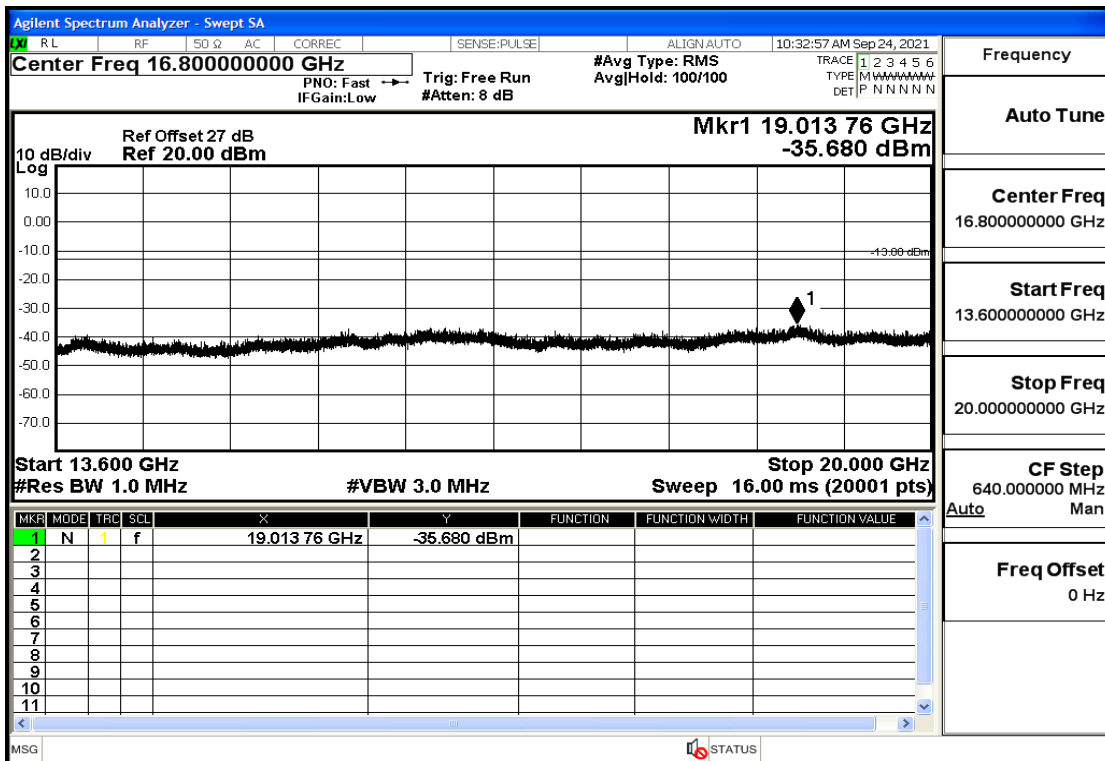

OB4-3-1753.5-QPSK-1#HIGH@30mHz-1GHz@Pass

OB4-3-1753.5-QPSK-1#HIGH@1GHz-7GHz@Pass

OB4-3-1753.5-QPSK-1#HIGH@7GHz-13.6GHz@Pass

OB4-3-1753.5-QPSK-1#HIGH@13.6GHz-20GHz@Pass

OB4-5-1712.5-QPSK-25#0@30mHz-1GHz@Pass