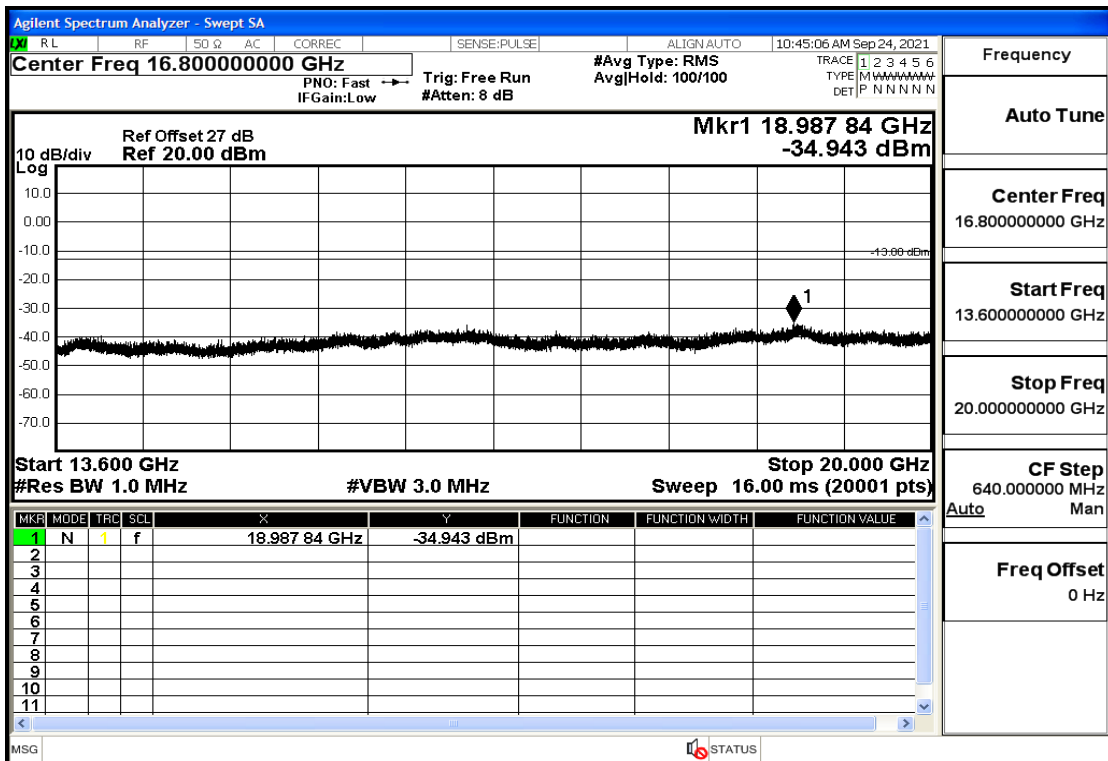

OB4-5-1752.5-QPSK-1#HIGH@13.6GHz-20GHz@Pass