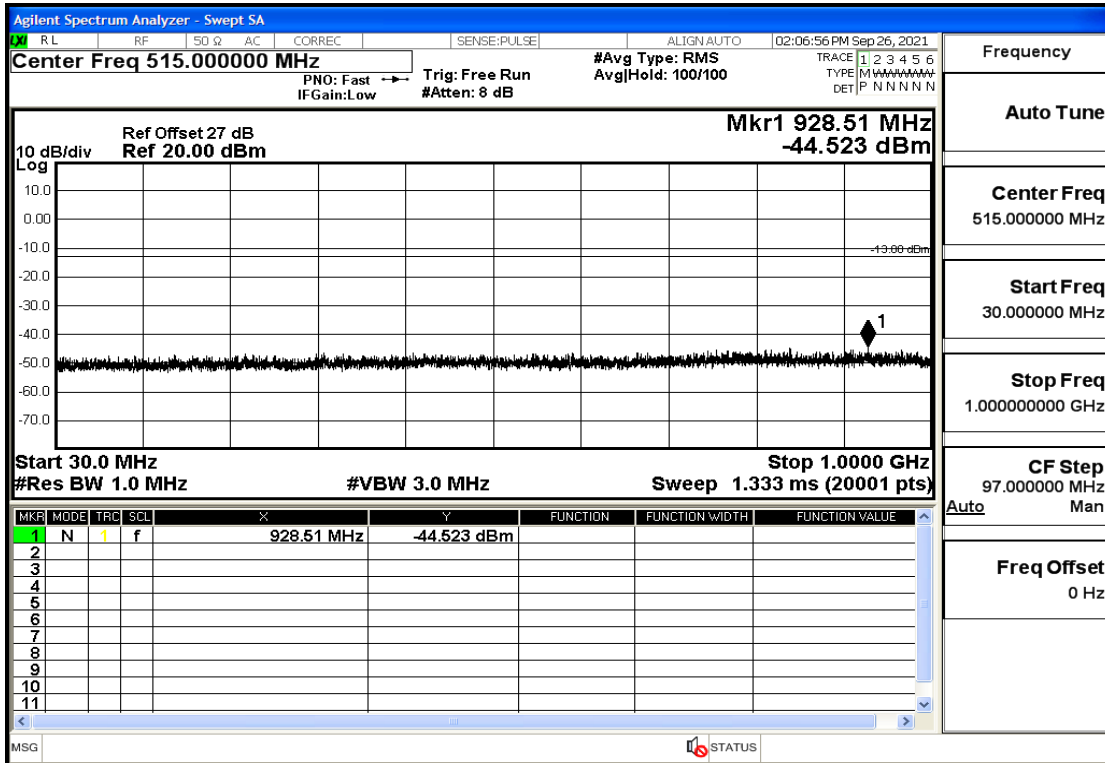

OB4-15-1717.5-QPSK-75#0@30mHz-1GHz@Pass