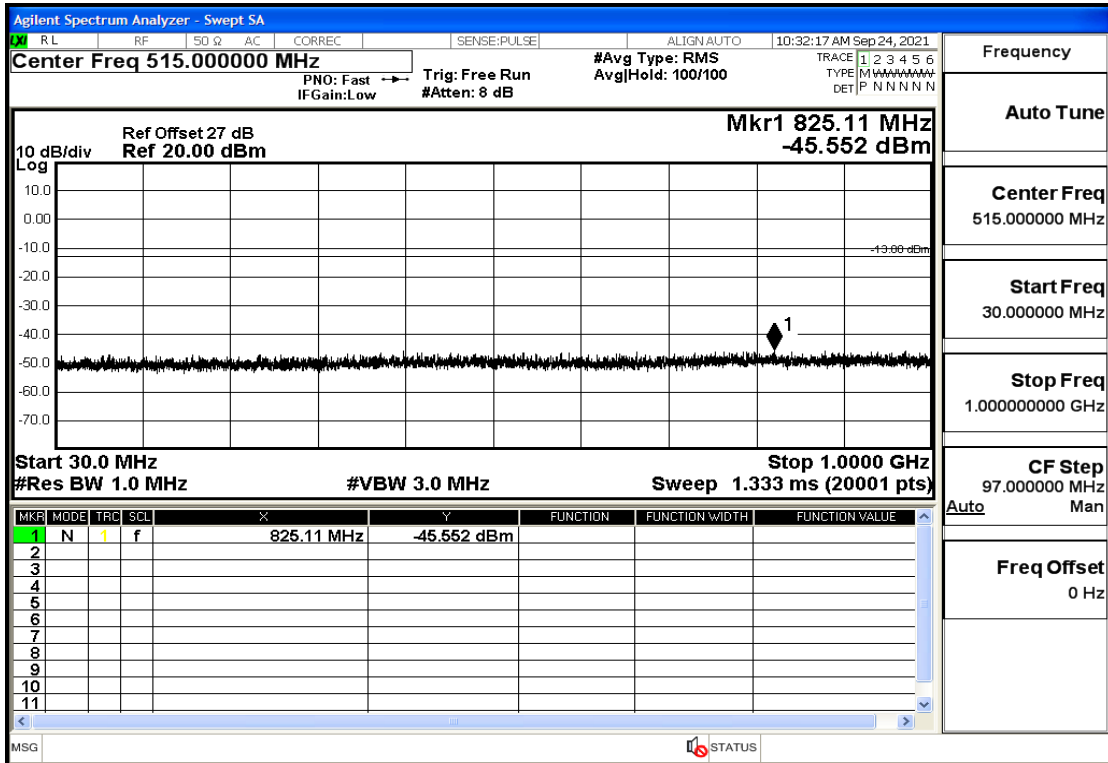

OB4-3-1753.5-QPSK-1#HIGH@30mHz-1GHz@Pass