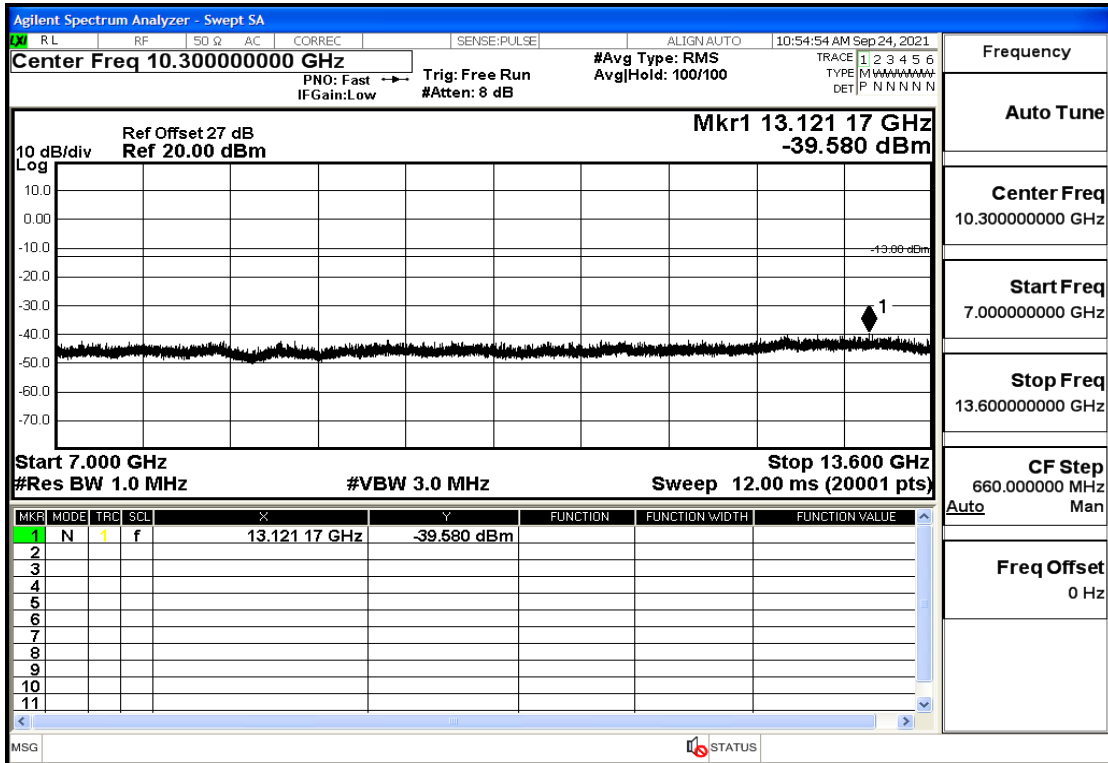

OB4-10-1750-QPSK-50#0@7GHz-13.6GHz@Pass