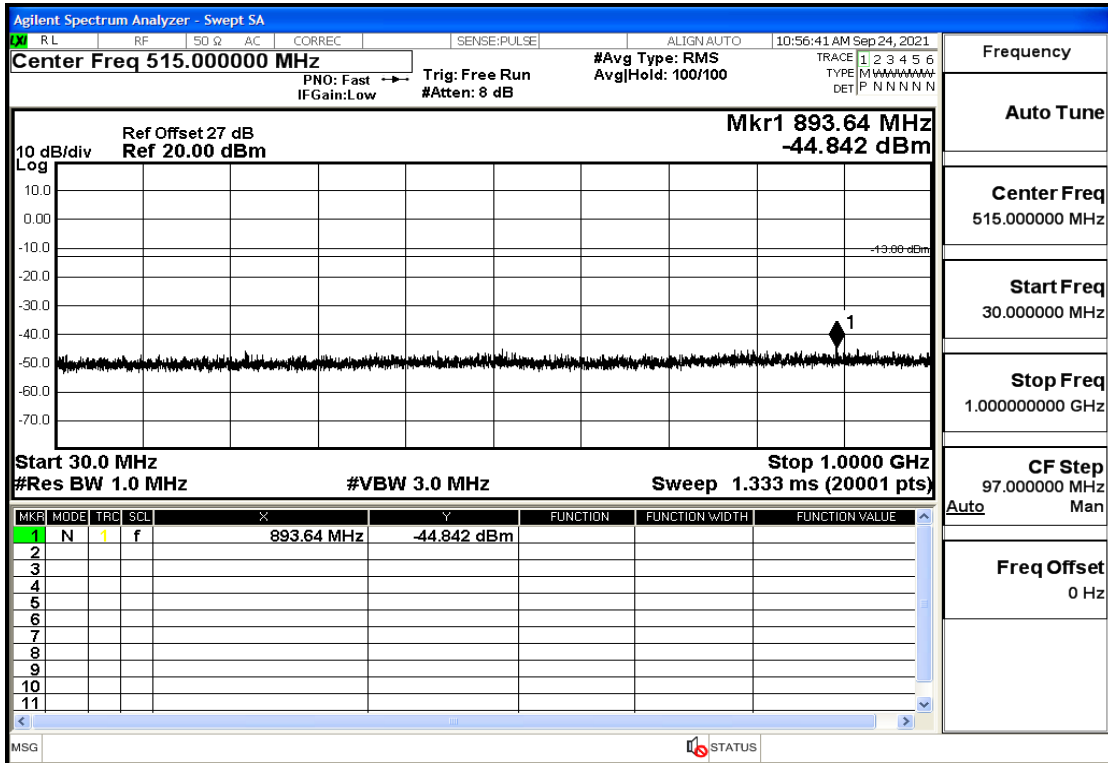

OB4-10-1750-QPSK-1#HIGH@30mHz-1GHz@Pass