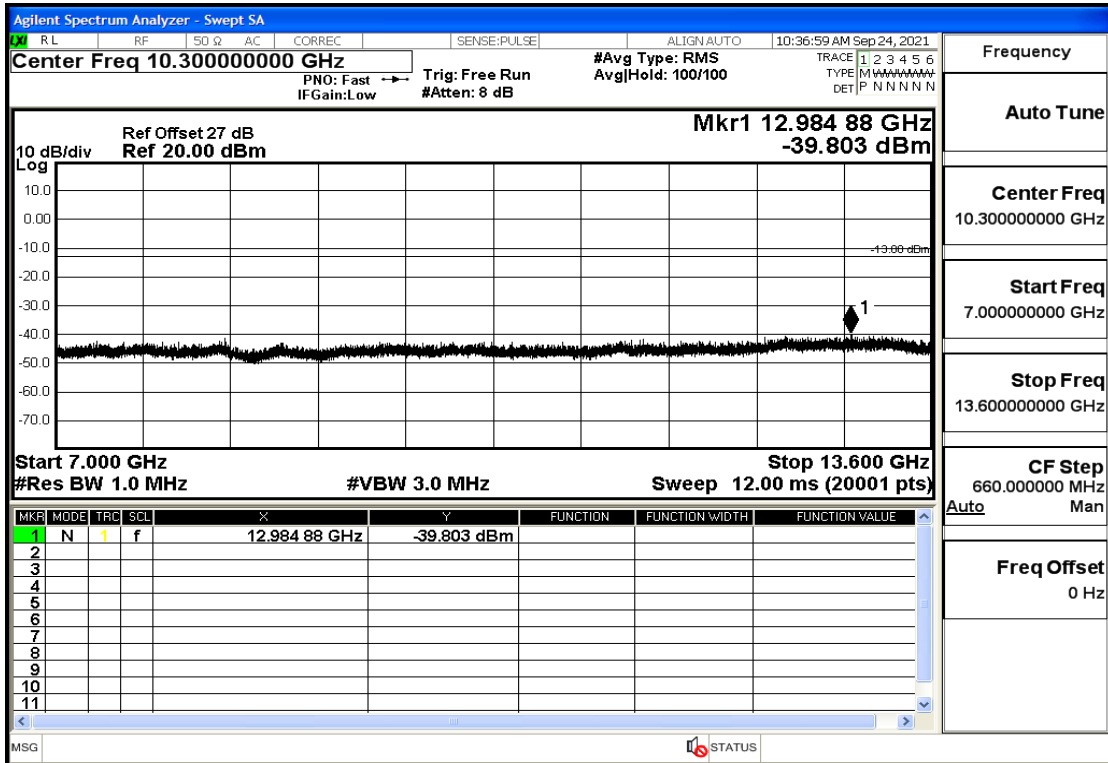

OB4-5-1712.5-QPSK-1#LOW@13.6GHz-20GHz@Pass

OB4-5-1712.5-QPSK-1#HIGH@30mHz-1GHz@Pass

OB4-5-1712.5-QPSK-1#HIGH@1GHz-7GHz@Pass

OB4-5-1712.5-QPSK-1#HIGH@7GHz-13.6GHz@Pass

OB4-5-1712.5-QPSK-1#HIGH@13.6GHz-20GHz@Pass