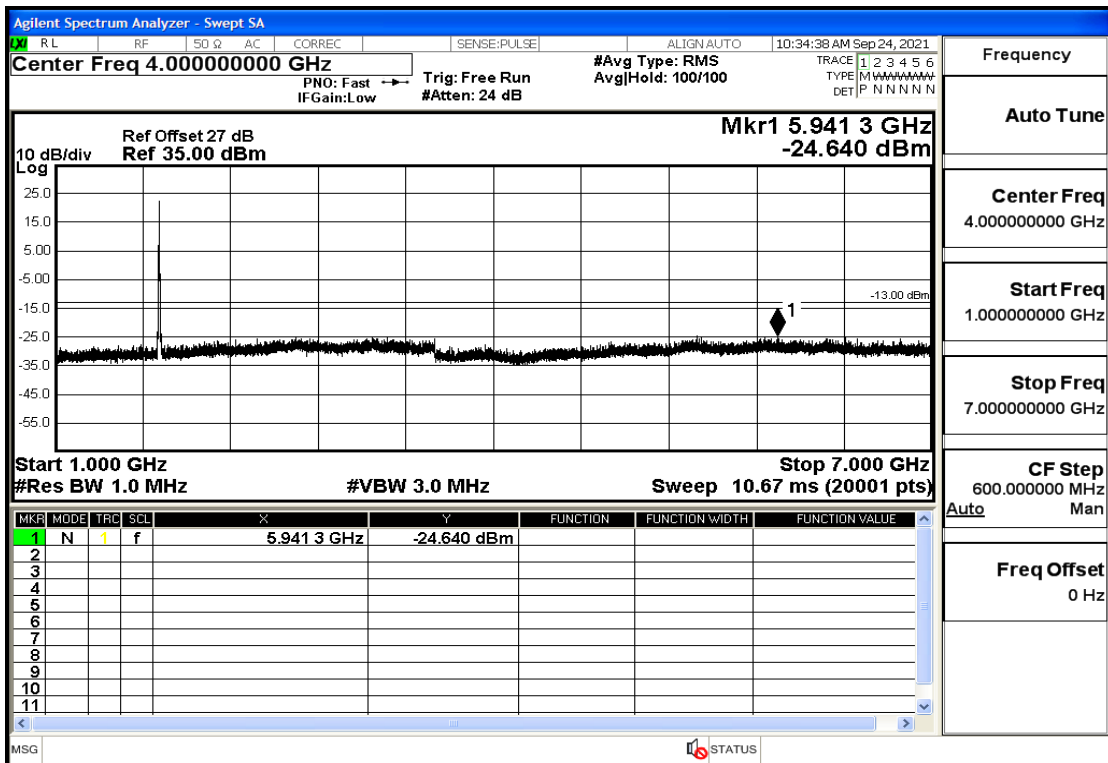

OB4-5-1712.5-QPSK-25#0@1GHz-7GHz@Pass