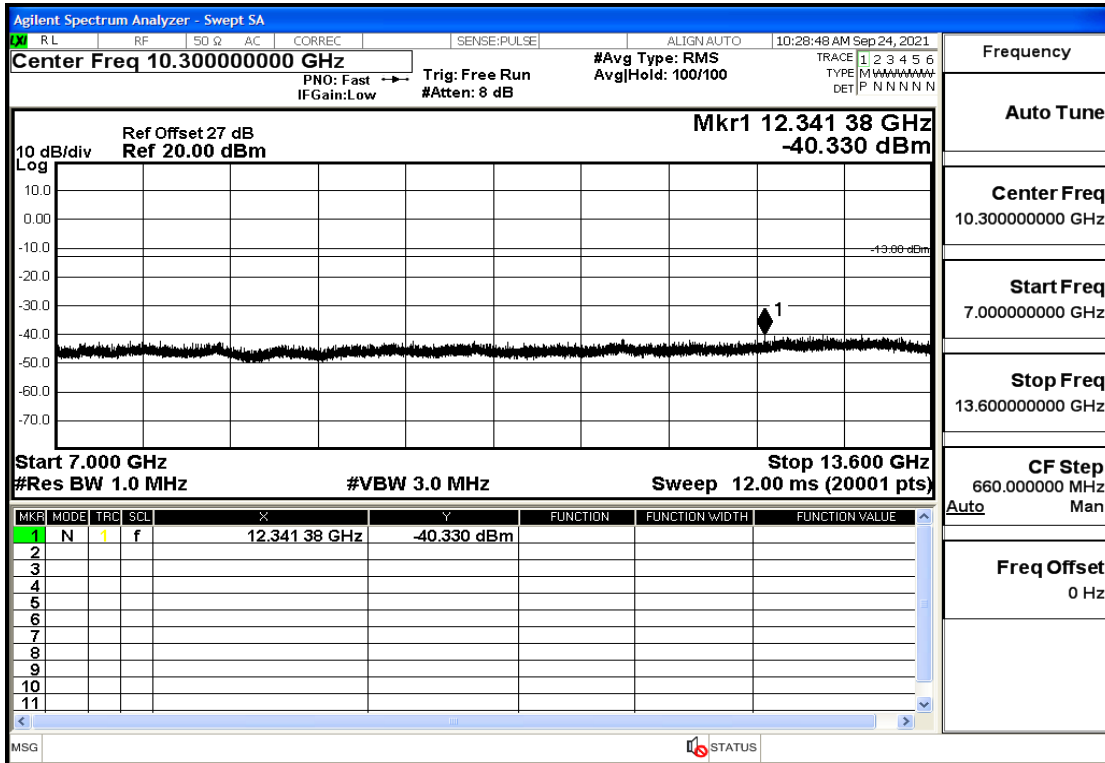

OB4-3-1732.5-QPSK-1#HIGH@7GHz-13.6GHz@Pass