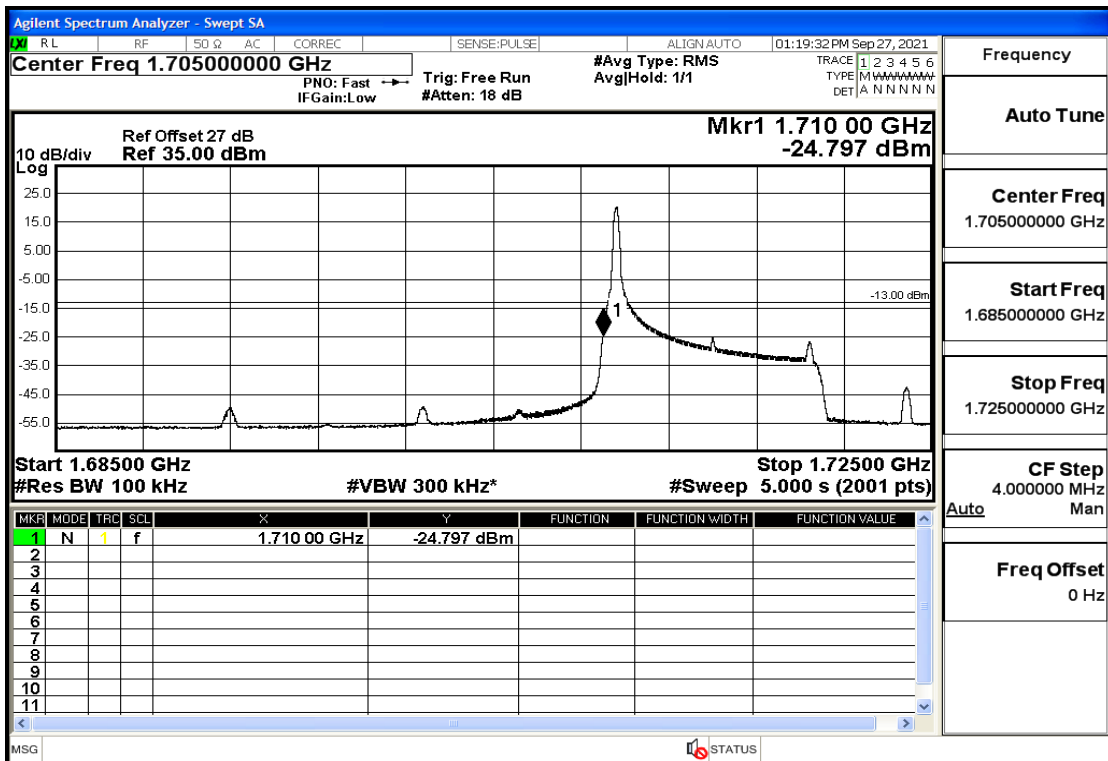

Band4-10-1715-16QAM-1#LOW@Pass