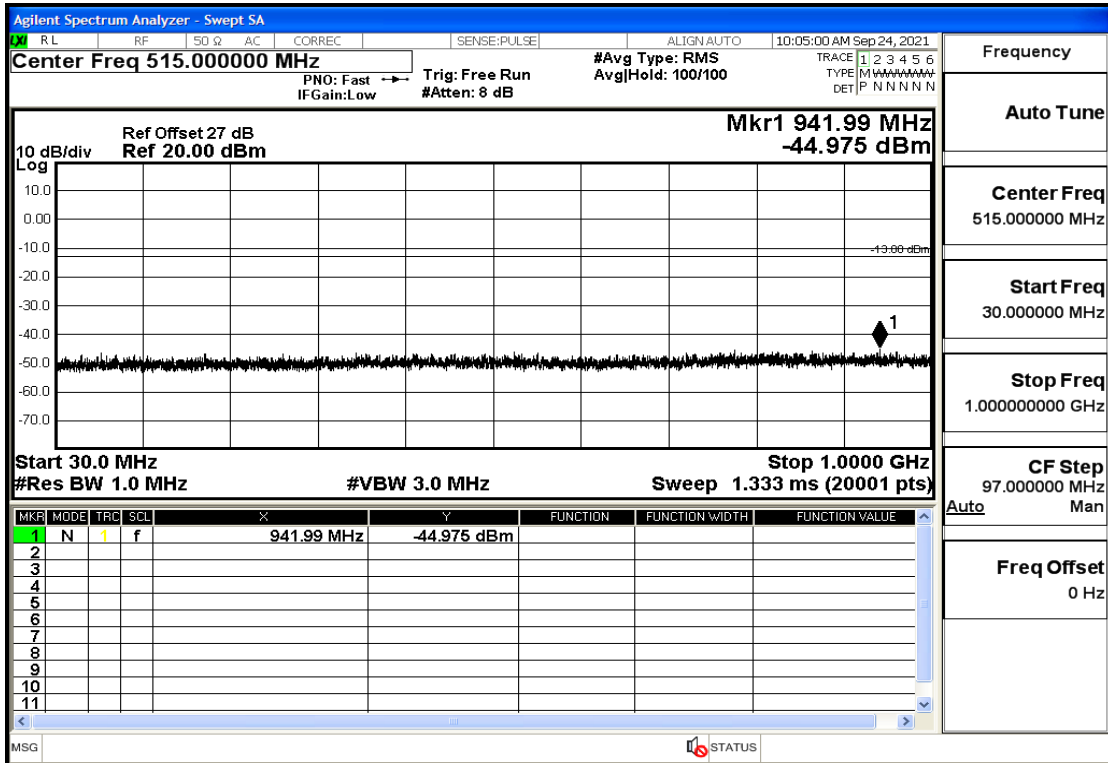

OB4-1.4-1710.7-QPSK-1#LOW@30mHz-1GHz@Pass