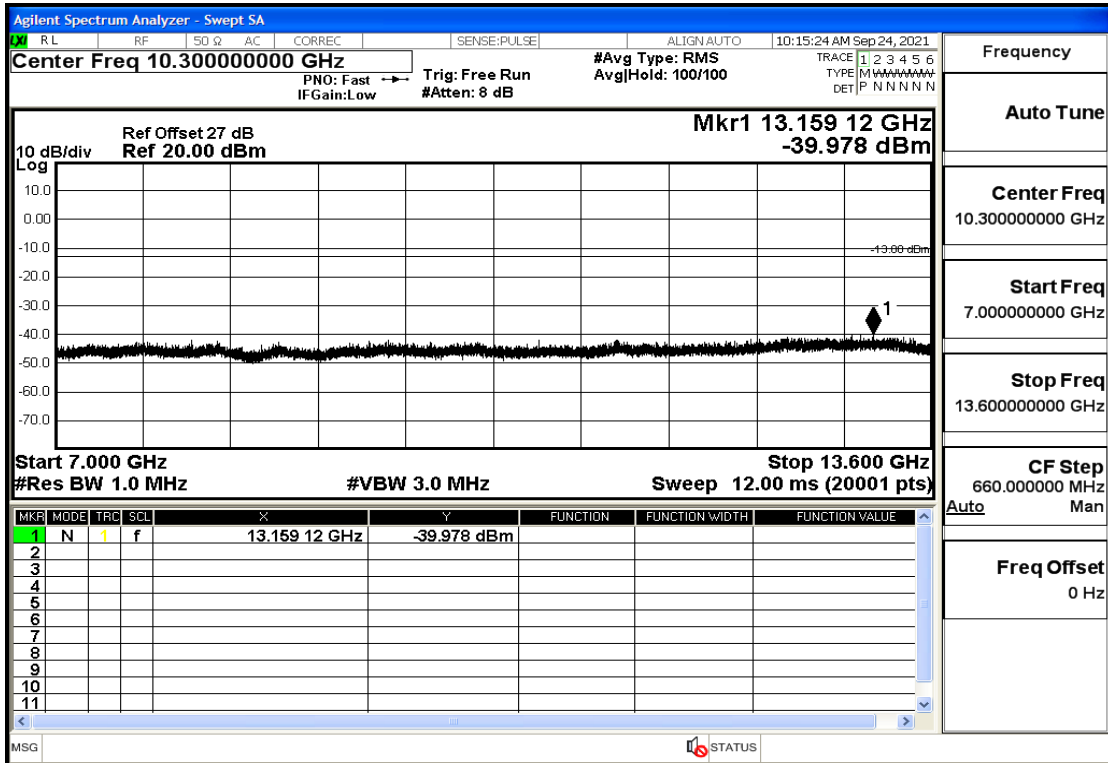

OB4-1.4-1732.5-QPSK-1#LOW@7GHz-13.6GHz@Pass