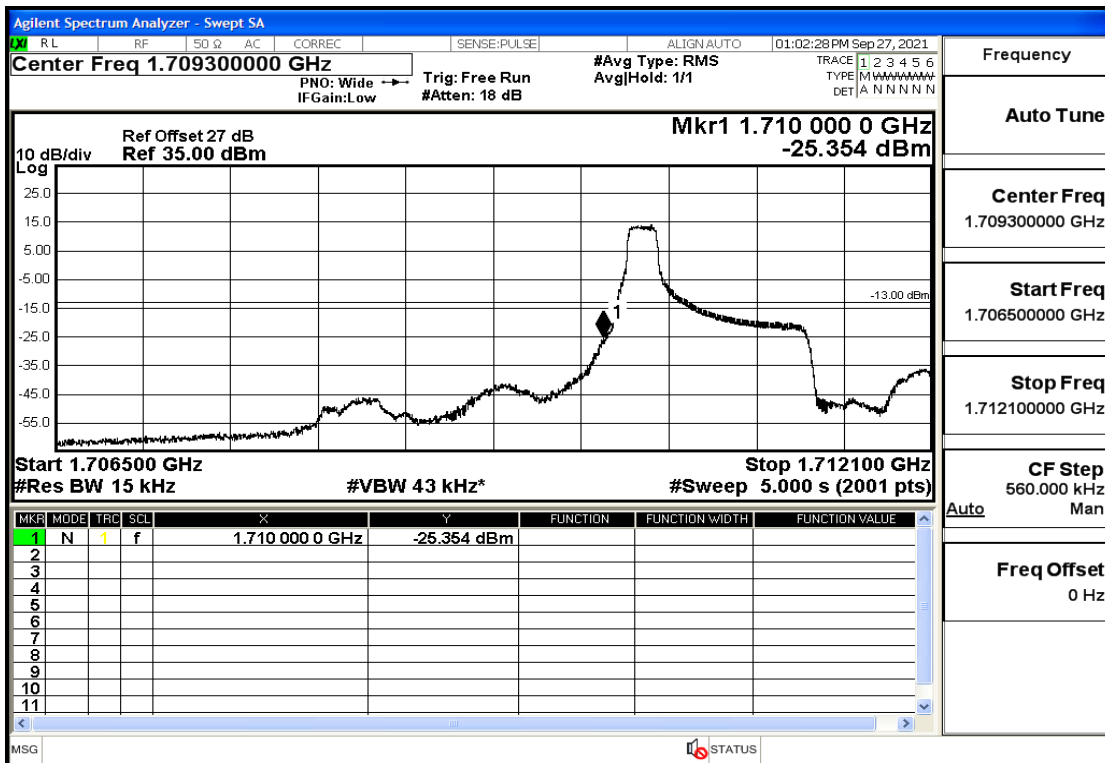

Band4-1.4-1710.7-QPSK-1#LOW@Pass