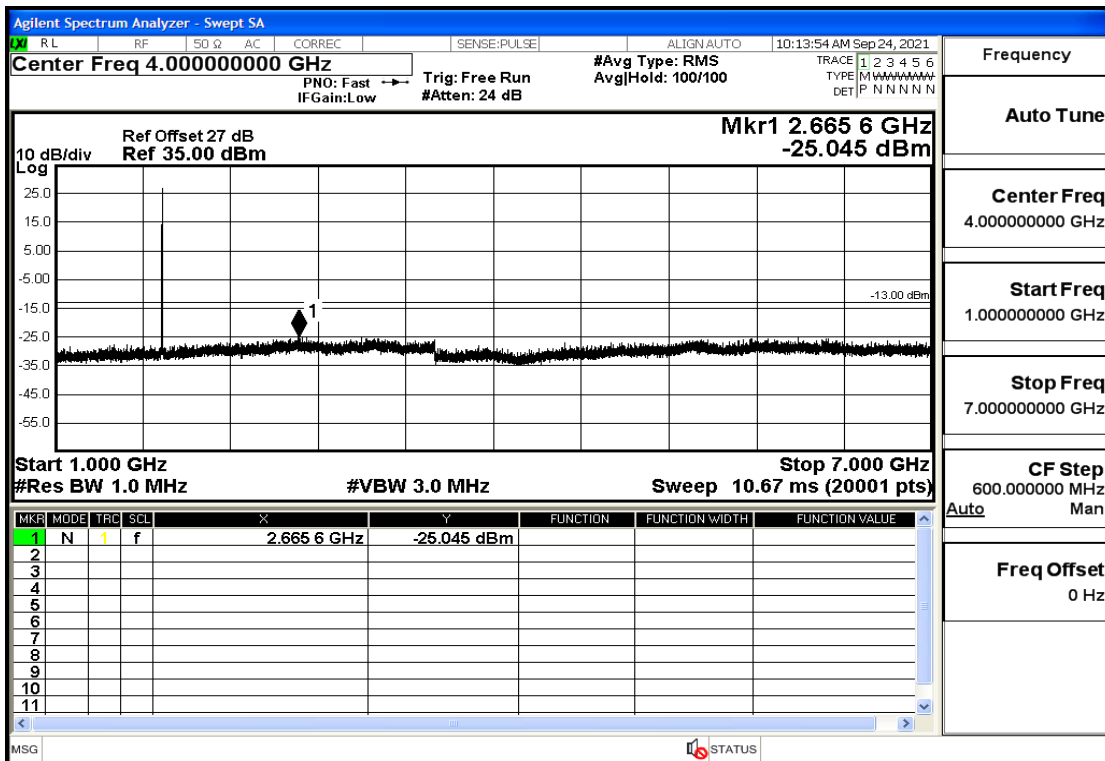

OB4-1.4-1732.5-QPSK-6#LOW@1GHz-7GHz@Pass