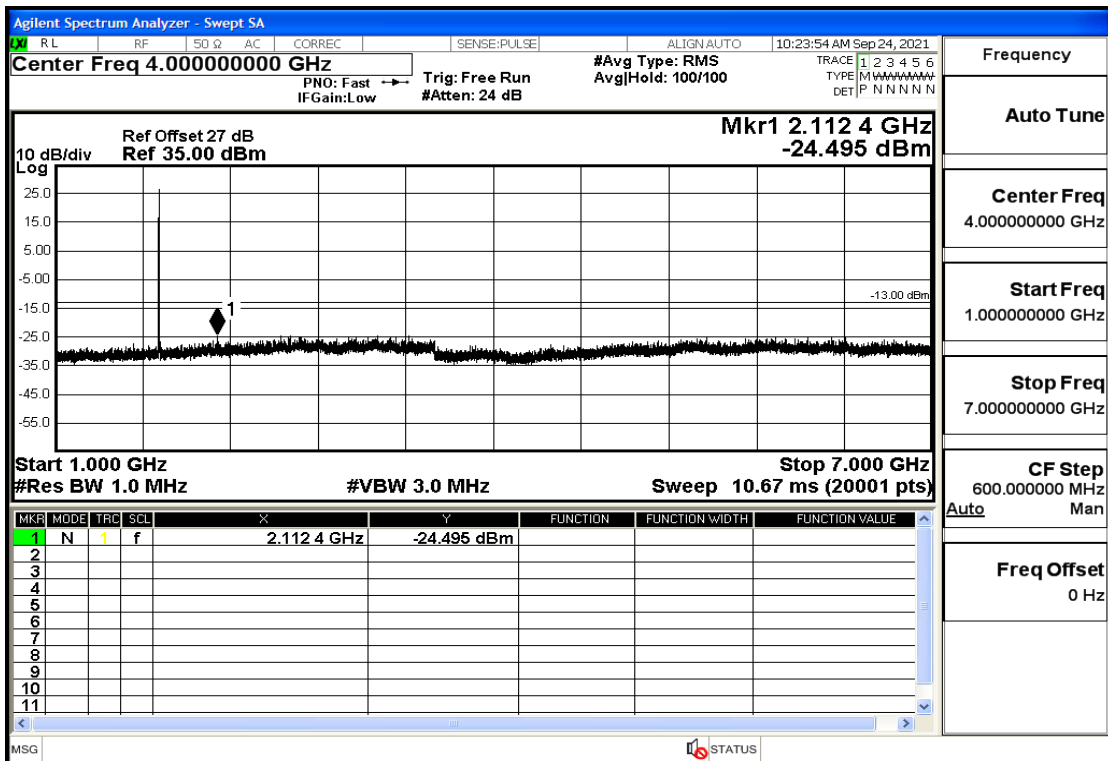

OB4-3-1711.5-QPSK-1#LOW@1GHz-7GHz@Pass