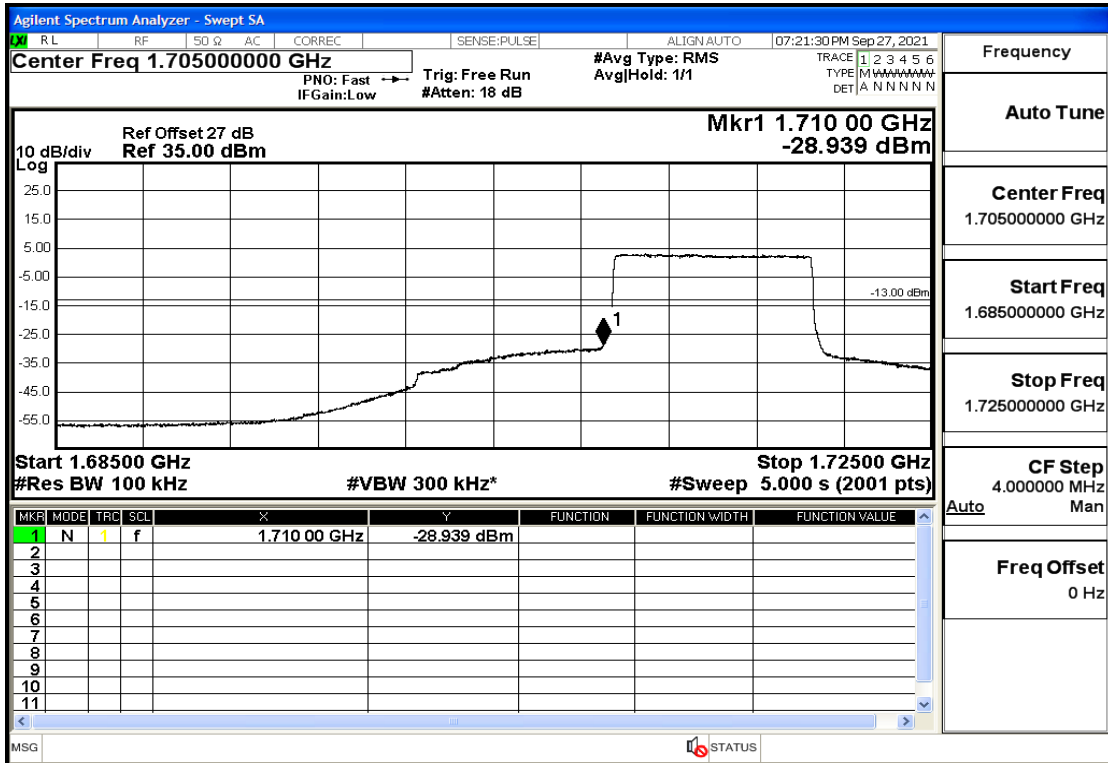

RF Test Data for LTE (Conducted Measurement)

Product Name: Real-time temperature logger

Trade Mark: Frigga

Test Model: V5C Non-Li(4G-60)

Sample ID: TZ220603347-1#

FCC ID: 2ATWZ-V5X4G

Environmental Conditions

Band4-5-1752.5-QPSK-1#HIGH@Pass

Band4-5-1752.5-16QAM-25#LOW@Pass

Band4-5-1752.5-16QAM-1#HIGH@Pass

Band4-10-1715-QPSK-50#LOW@Pass

Band4-10-1715-QPSK-1#LOW@Pass

Band4-10-1715-16QAM-12#LOW@Pass

Band4-10-1715-16QAM-1#LOW@Pass