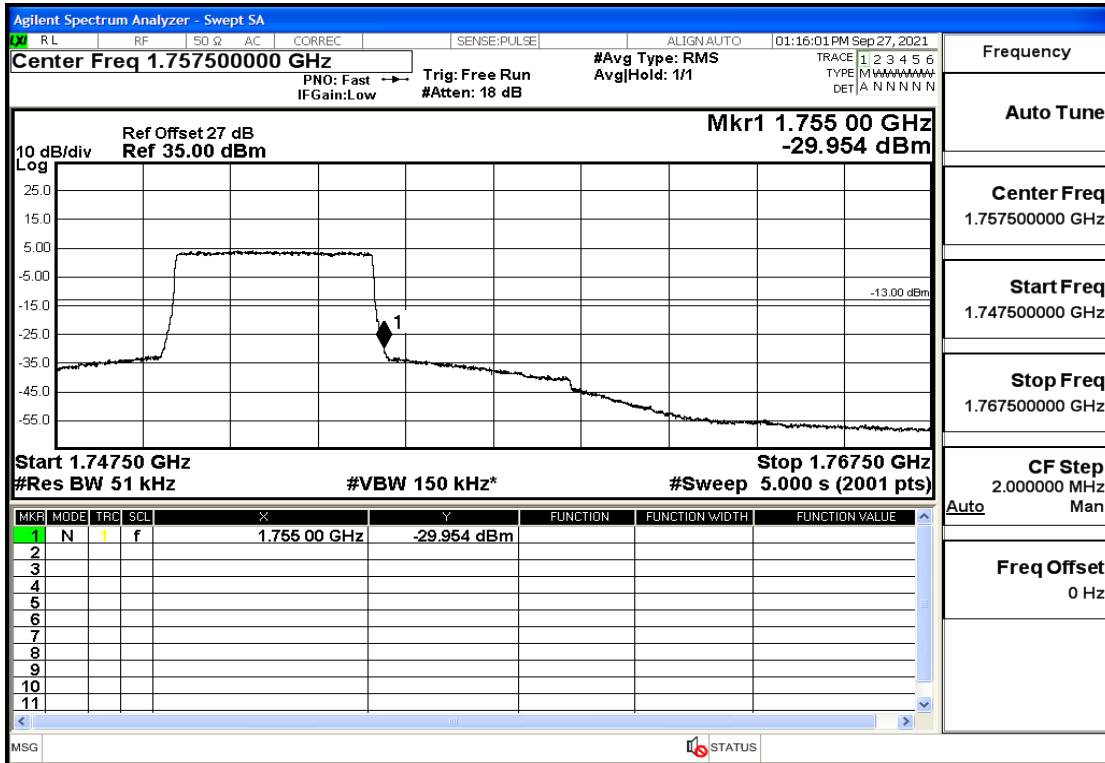

RF Test Data for LTE (Conducted Measurement)

Product Name: Real-time temperature logger

Trade Mark: Frigga

Test Model: V5C Non-Li(4G-60)

Sample ID: TZ220603347-1#

FCC ID: 2ATWZ-V5X4G

Environmental Conditions

Band4-3-1753.5-16QAM-15#LOW@Pass

Band4-3-1753.5-16QAM-1#HIGH@Pass

Band4-5-1712.5-QPSK-25#LOW@Pass

Band4-5-1712.5-QPSK-1#LOW@Pass

Band4-5-1712.5-16QAM-25#LOW@Pass

Band4-5-1712.5-16QAM-1#LOW@Pass

Band4-5-1752.5-QPSK-25#LOW@Pass