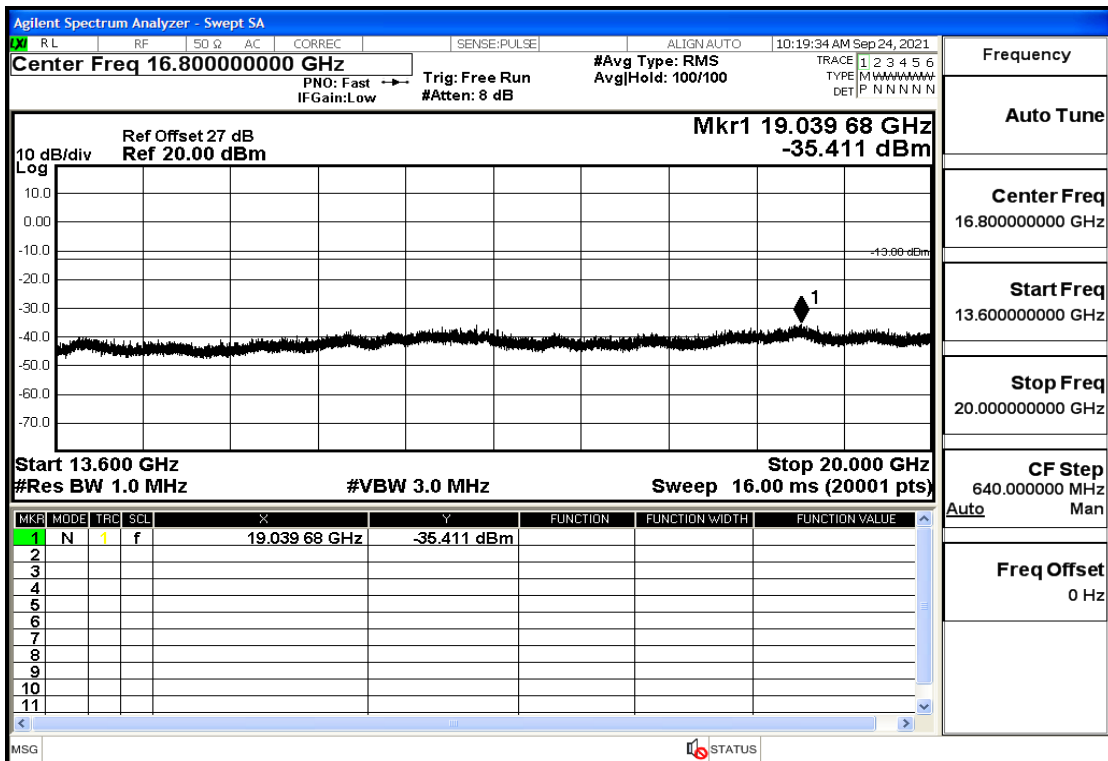

OB4-1.4-1754.3-QPSK-1#LOW@13.6GHz-20GHz@Pass