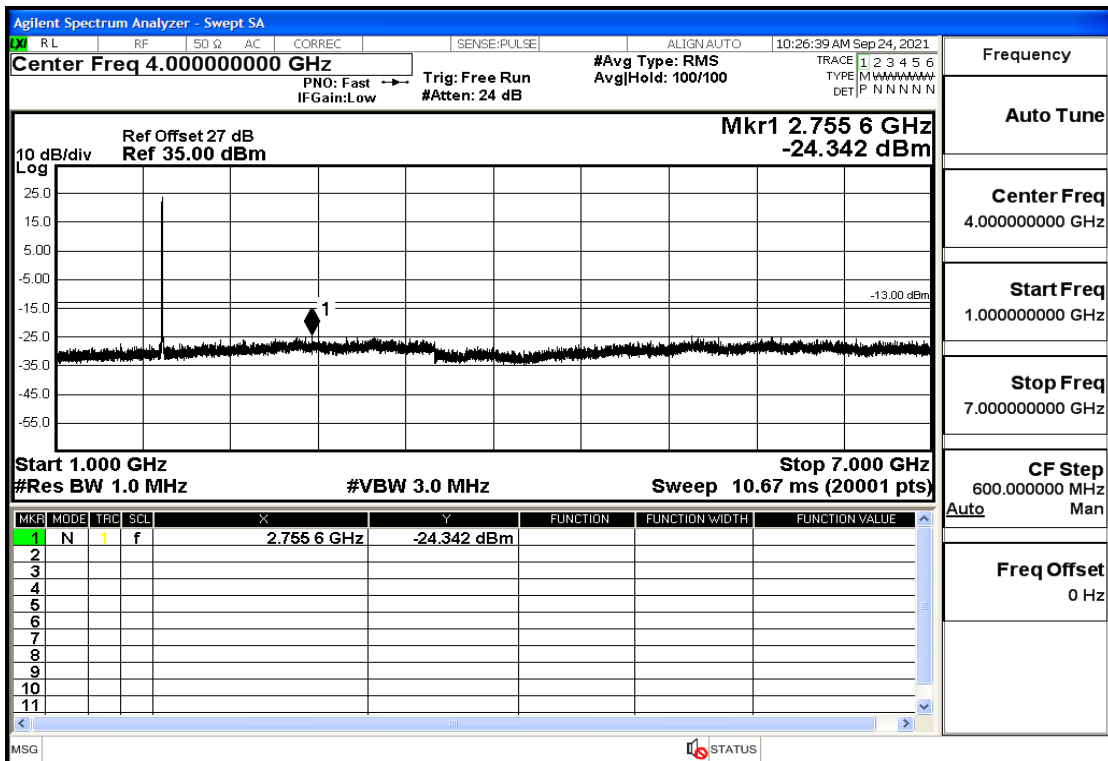

OB4-3-1732.5-QPSK-15#0@1GHz-7GHz@Pass