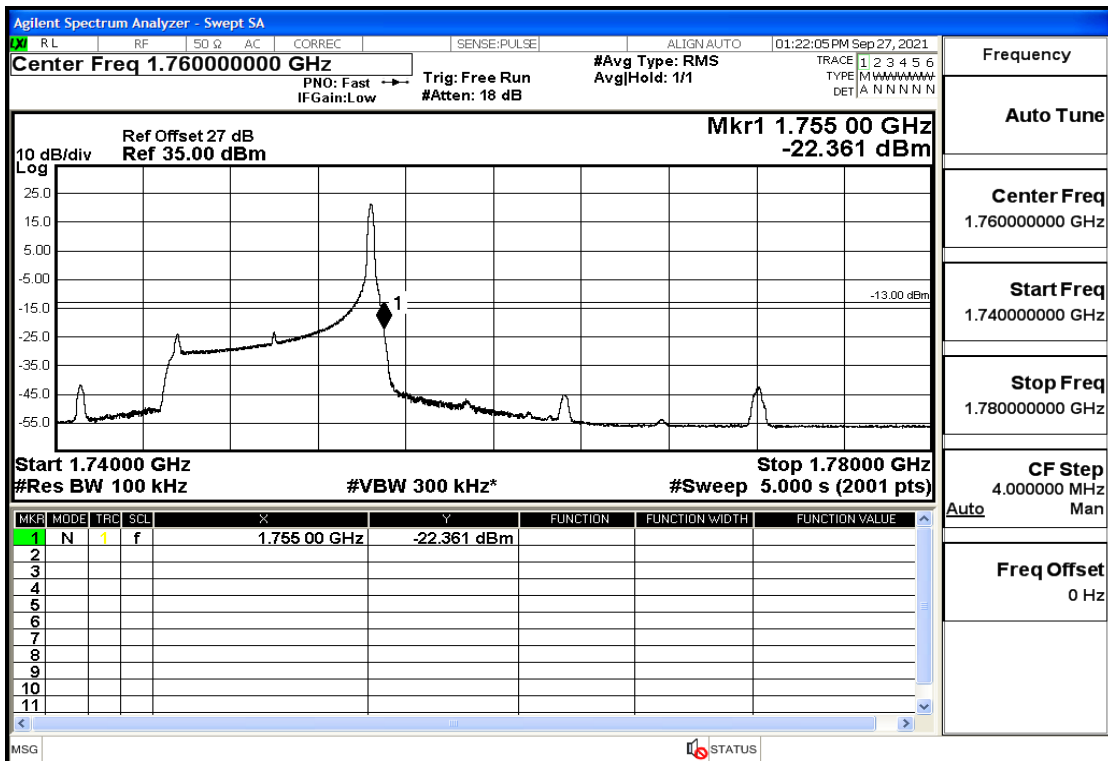

Band4-10-1750-QPSK-1#HIGH@Pass