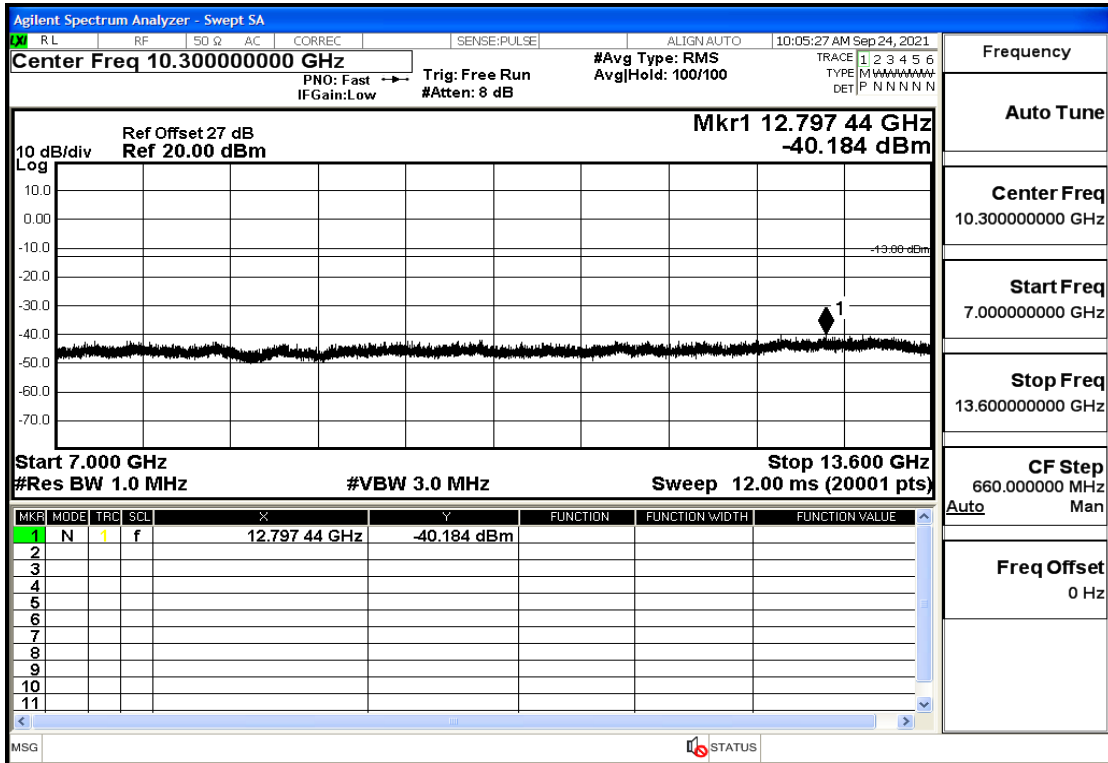

OB4-1.4-1710.7-QPSK-1#LOW@7GHz-13.6GHz@Pass