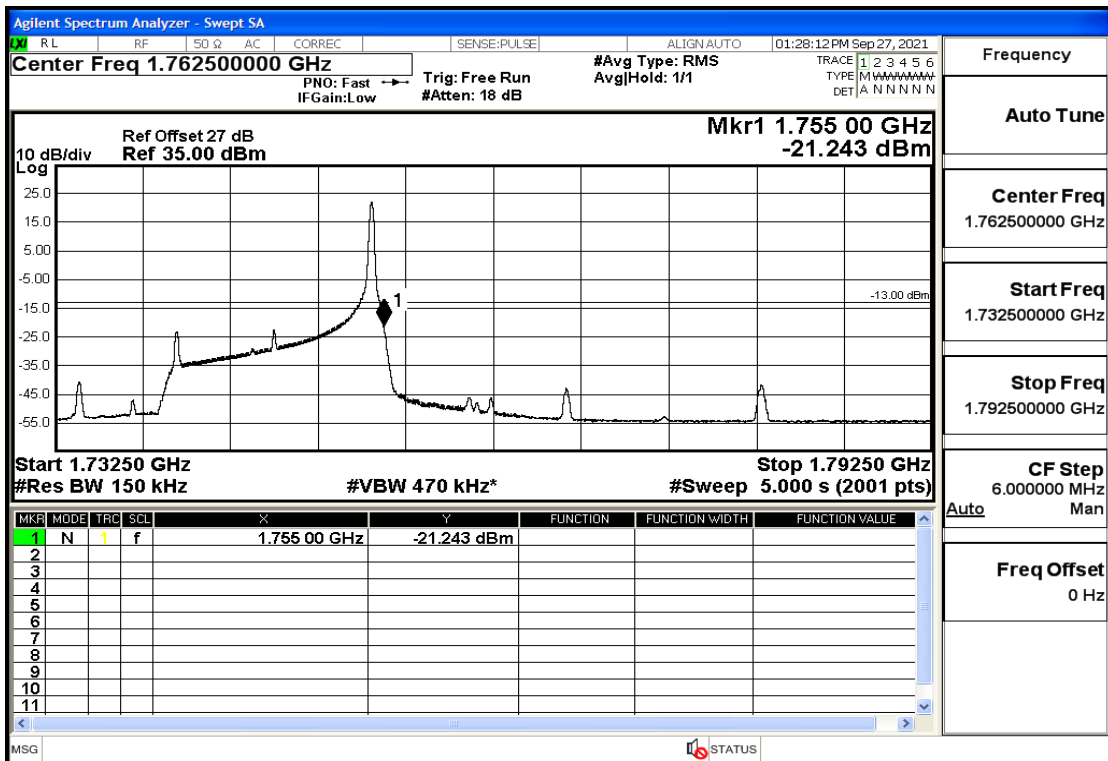

Band4-15-1747.5-QPSK-1#HIGH@Pass