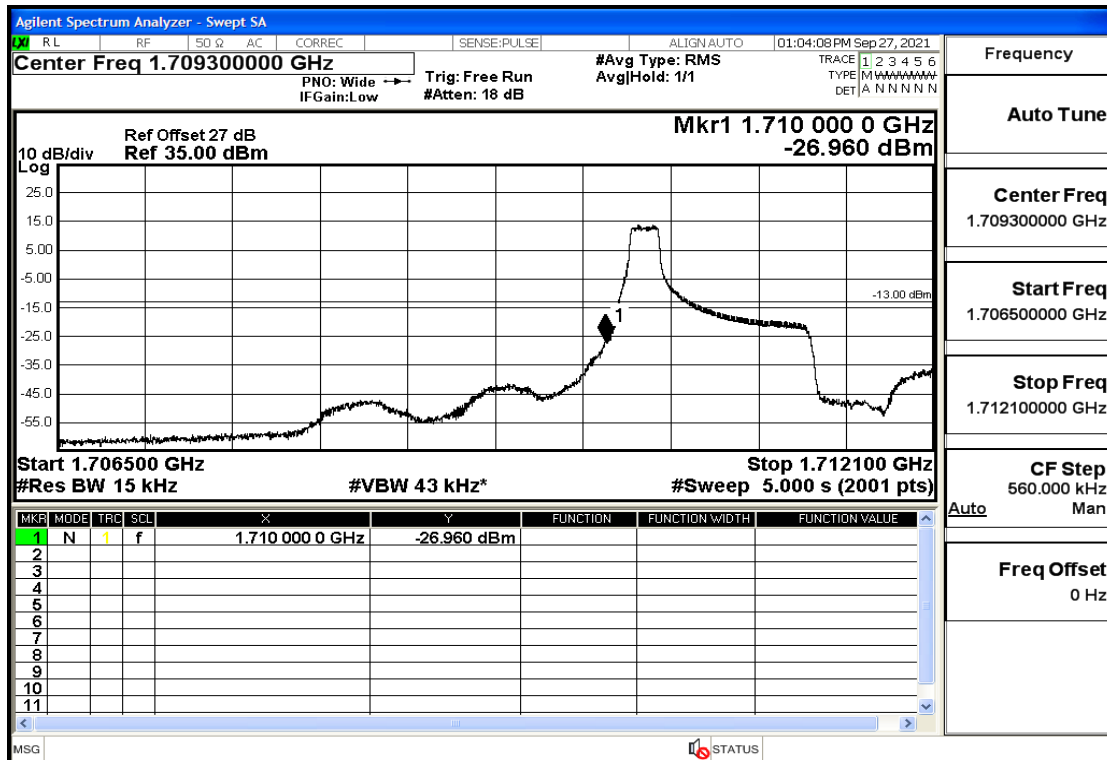

Band4-1.4-1710.7-16QAM-1#LOW@Pass