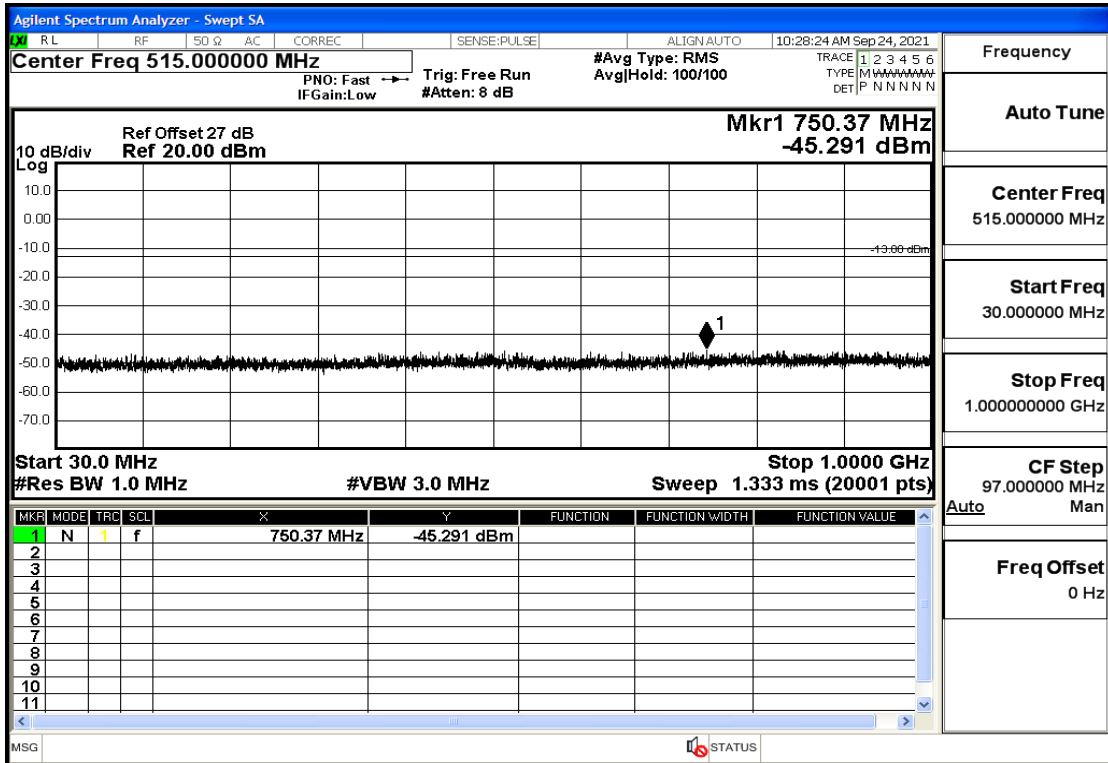

OB4-3-1732.5-QPSK-1#HIGH@30mHz-1GHz@Pass