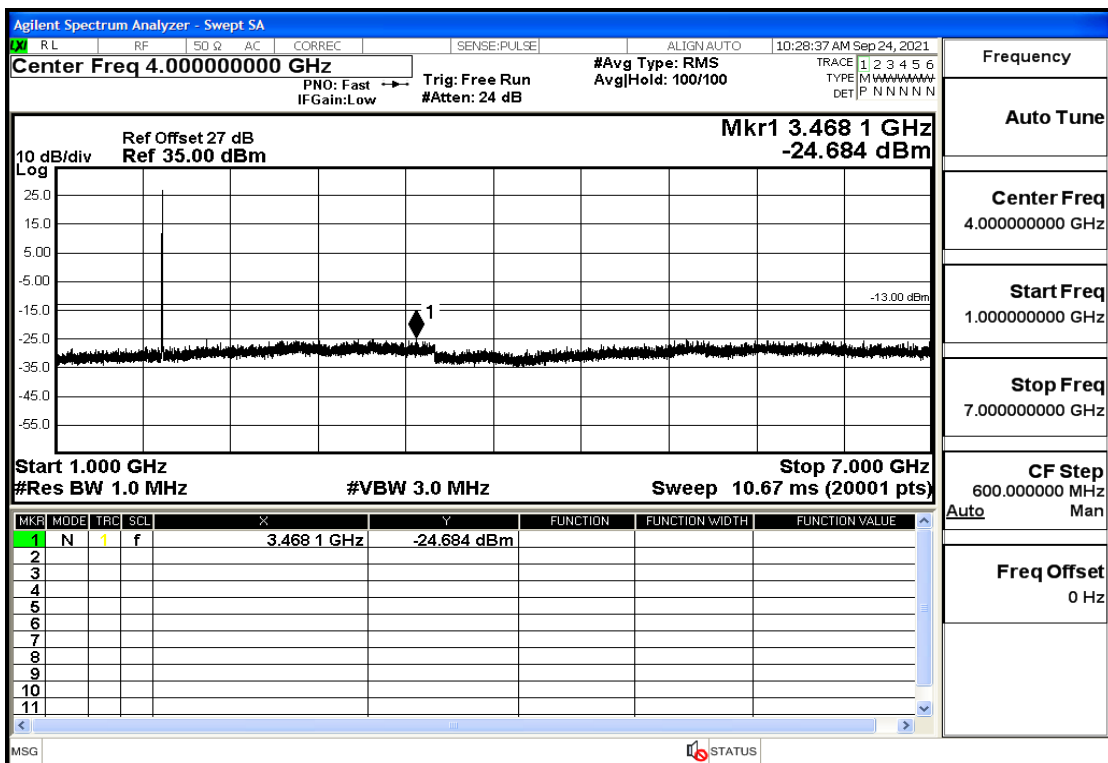

OB4-3-1732.5-QPSK-1#HIGH@1GHz-7GHz@Pass