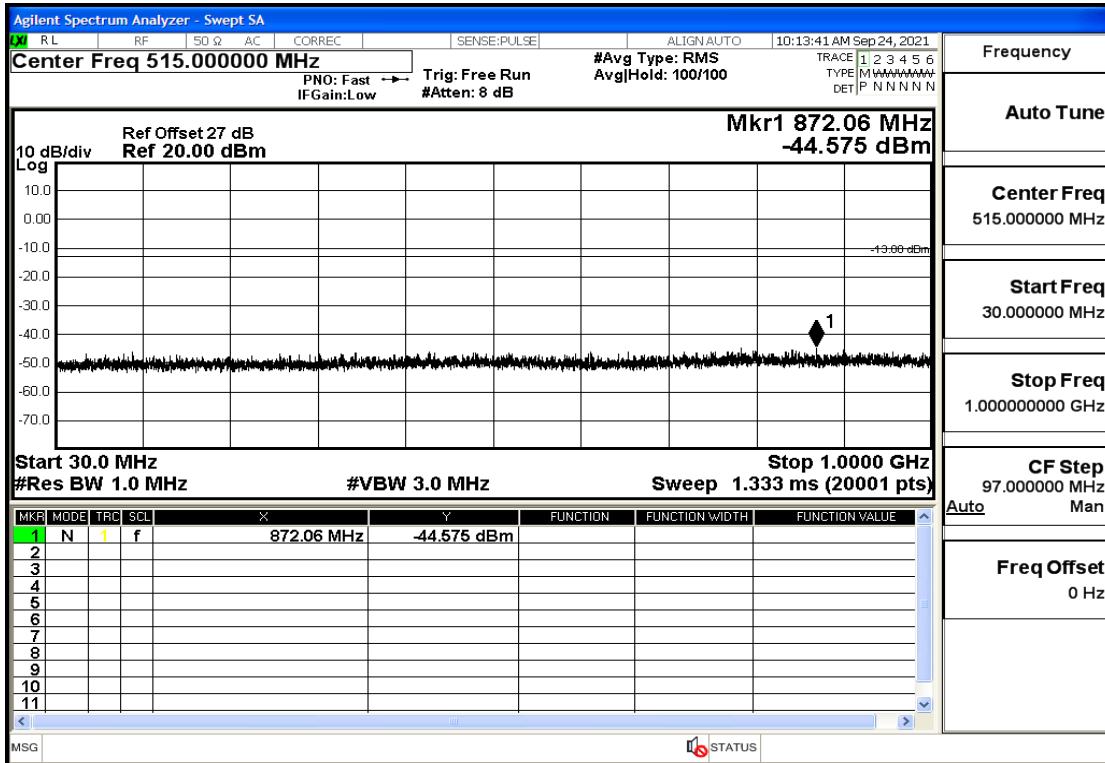

OB4-1.4-1732.5-QPSK-6#LOW@30mHz-1GHz@Pass