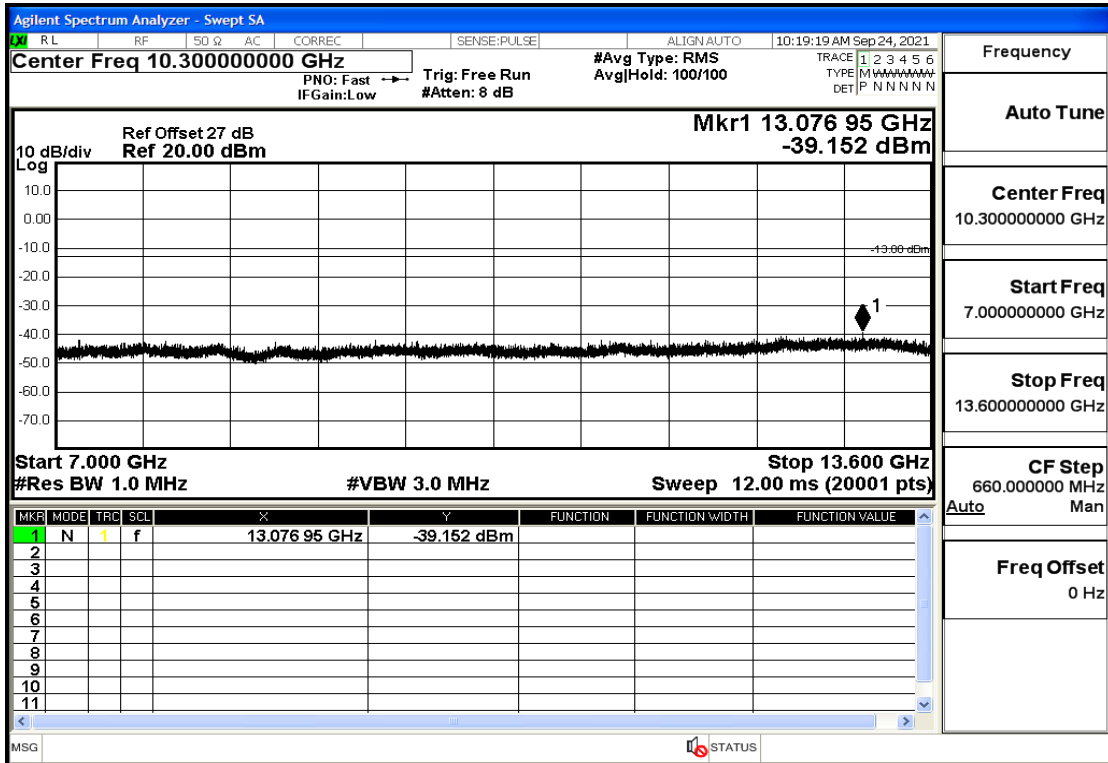

OB4-1.4-1754.3-QPSK-1#LOW@7GHz-13.6GHz@Pass