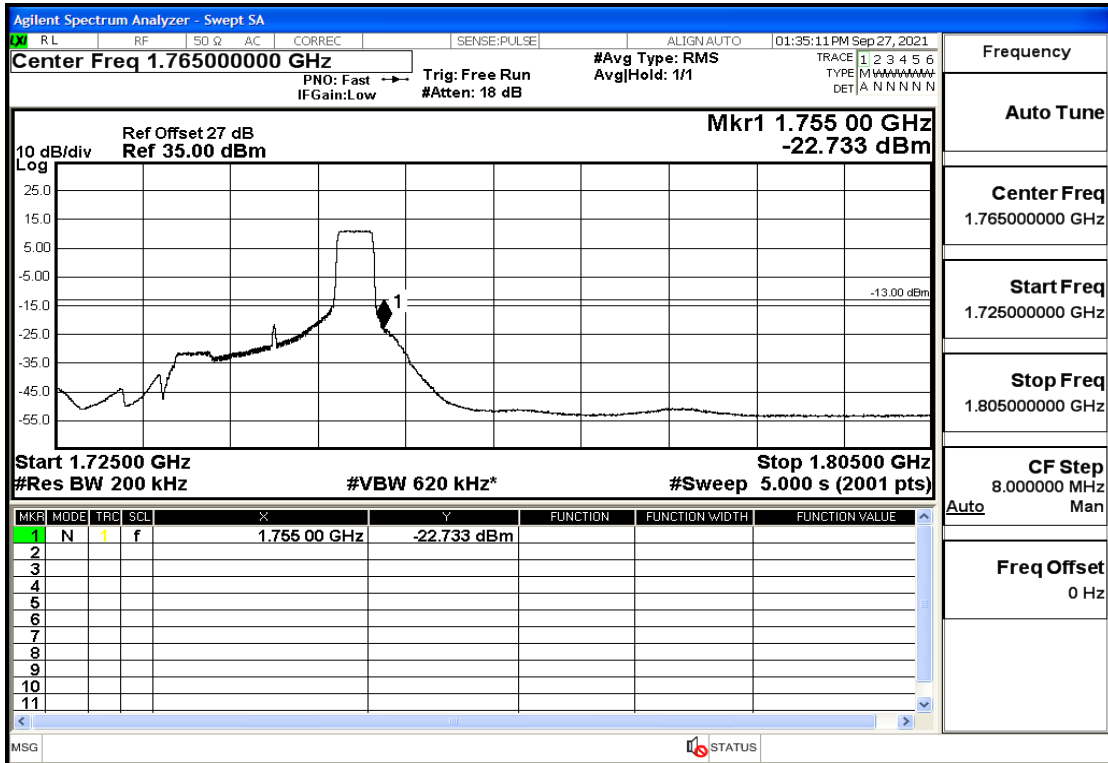

RF Test Data for LTE (Conducted Measurement)

Product Name: Real-time temperature logger

Trade Mark: Frigga

Test Model: V5C Non-Li(4G-60)

Sample ID: TZ220603347-1#

FCC ID: 2ATWZ-V5X4G

Environmental Conditions

Band4-20-1720-16QAM-18#LOW@Pass

Band4-20-1720-16QAM-1#LOW@Pass

Band4-20-1745-QPSK-100#LOW@Pass

Band4-20-1745-QPSK-1#HIGH@Pass

Band4-20-1745-16QAM-18#HIGH@Pass

Band4-20-1745-16QAM-1#HIGH@Pass

Conducted Spurious Emission