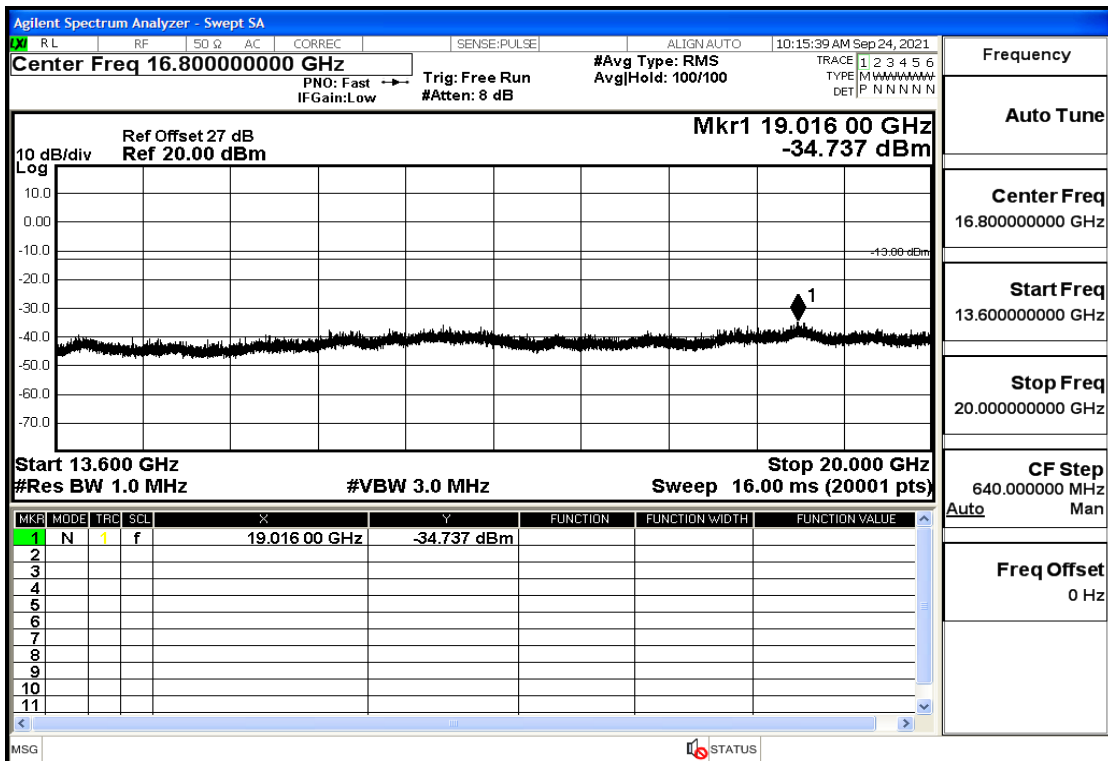

OB4-1.4-1732.5-QPSK-1#LOW@13.6GHz-20GHz@Pass