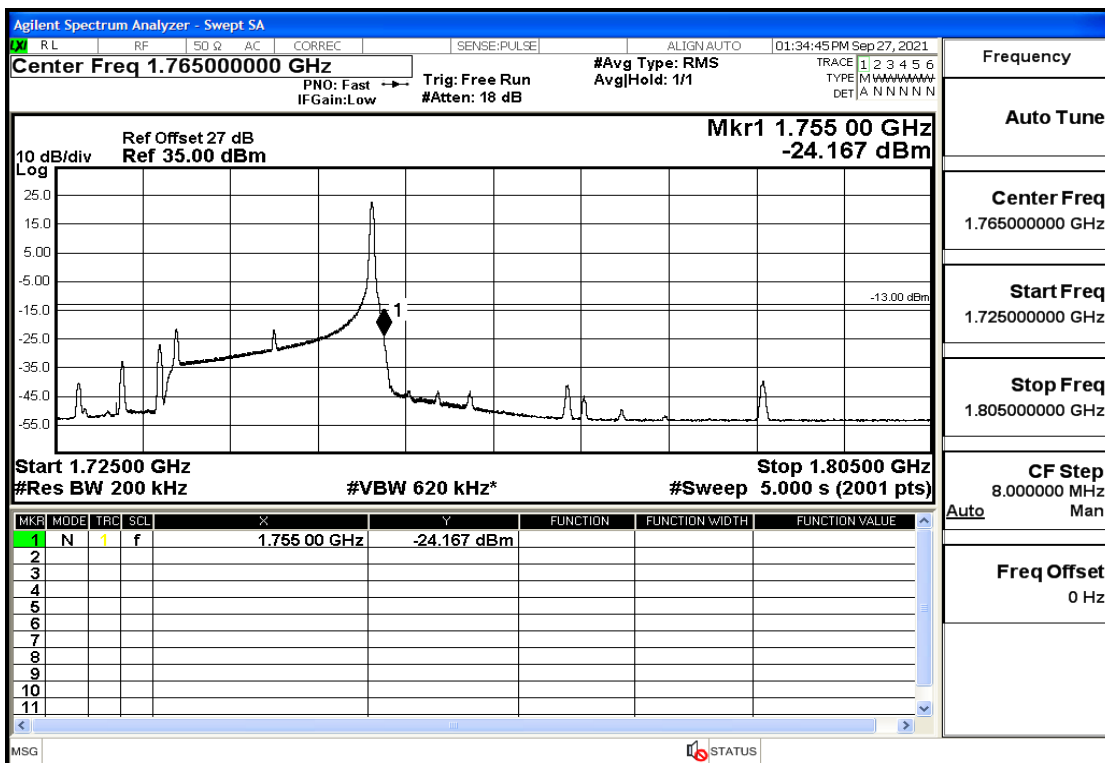

RF Test Data for LTE (Conducted Measurement)

Product Name: Real-time temperature logger

Trade Mark: Frigga

Test Model: V5C Non-Li(4G-60)

Sample ID: TZ220603347-1#

FCC ID: 2ATWZ-V5X4G

Environmental Conditions

Band4-20-1720-16QAM-18#LOW@Pass

Band4-20-1720-16QAM-1#LOW@Pass

Band4-20-1745-QPSK-100#LOW@Pass

Band4-20-1745-QPSK-1#HIGH@Pass

Band4-20-1745-16QAM-18#HIGH@Pass

Band4-20-1745-16QAM-1#HIGH@Pass

Conducted Spurious Emission