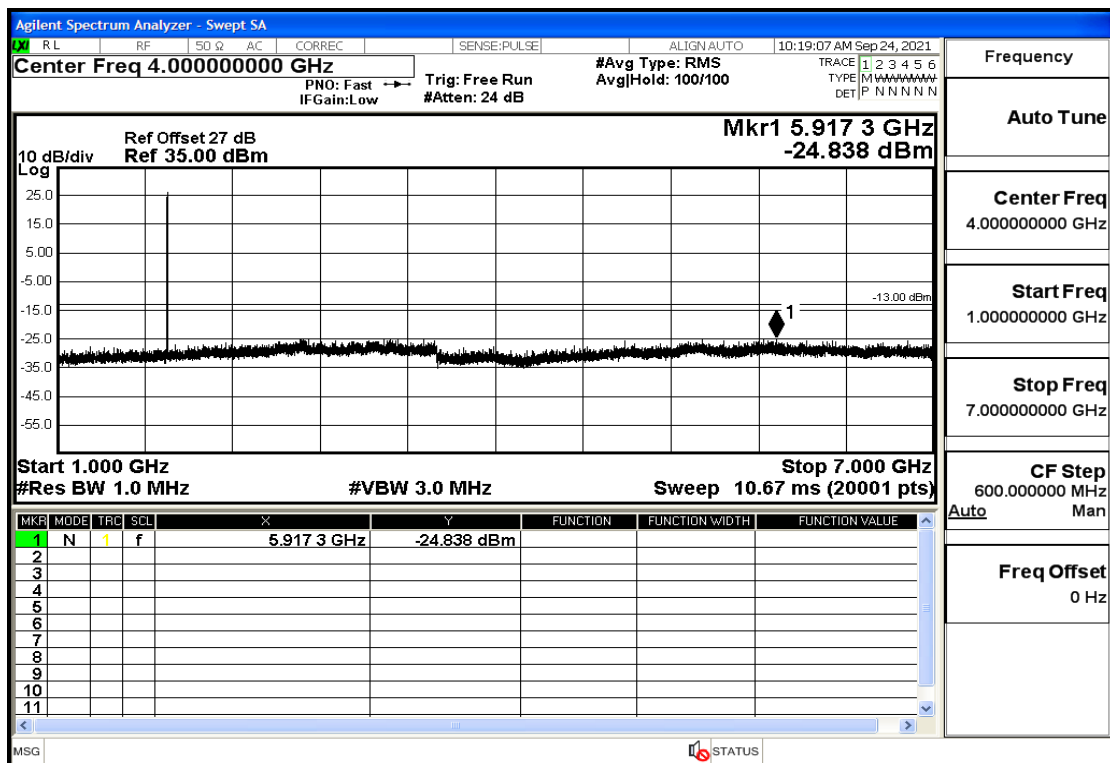

OB4-1.4-1754.3-QPSK-1#LOW@1GHz-7GHz@Pass