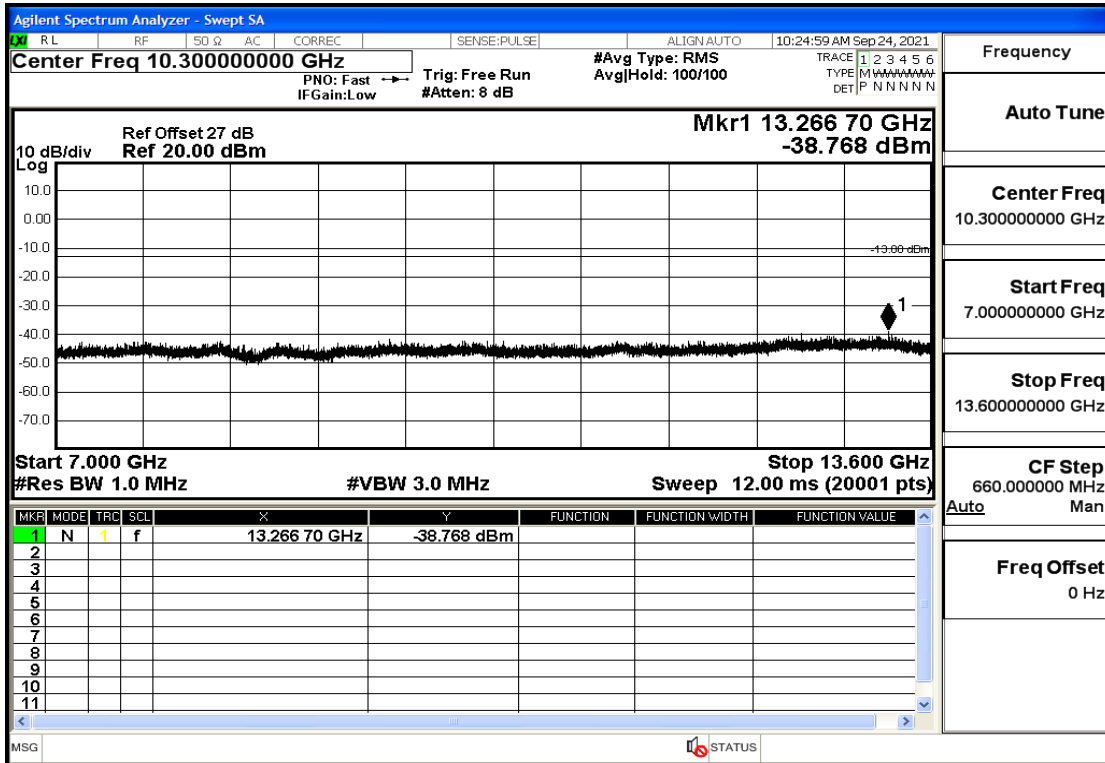

OB4-3-1711.5-QPSK-1#HIGH@7GHz-13.6GHz@Pass