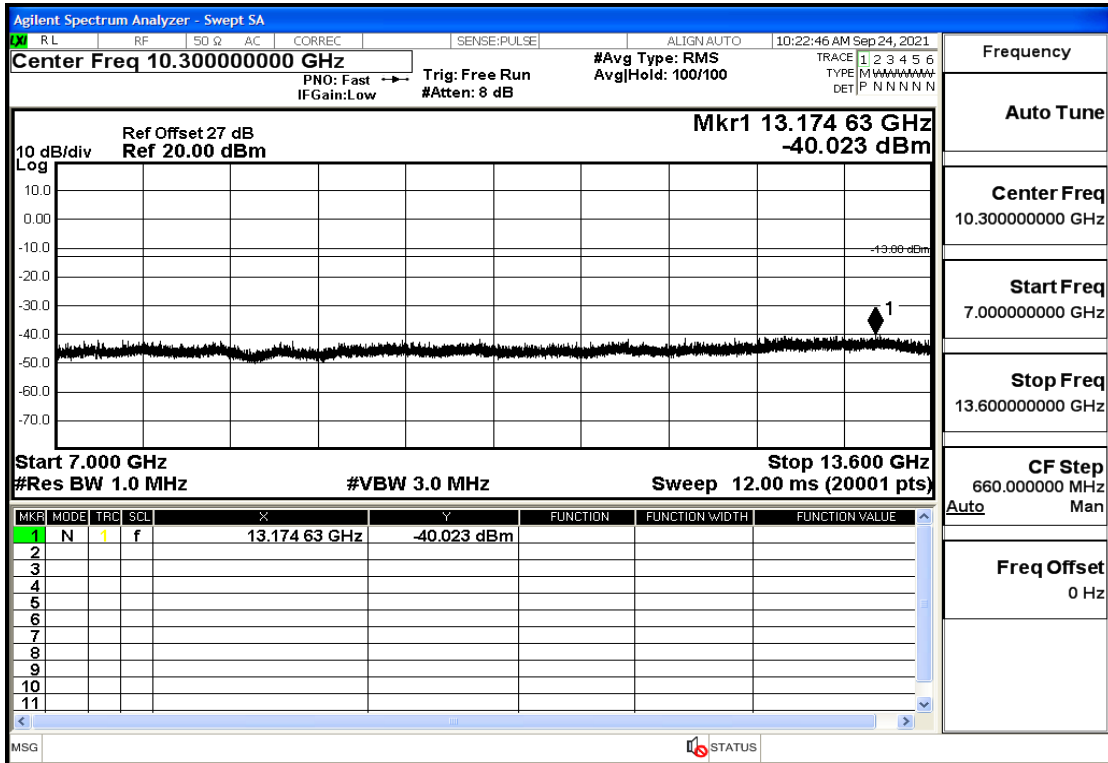

OB4-3-1711.5-QPSK-15#0@7GHz-13.6GHz@Pass