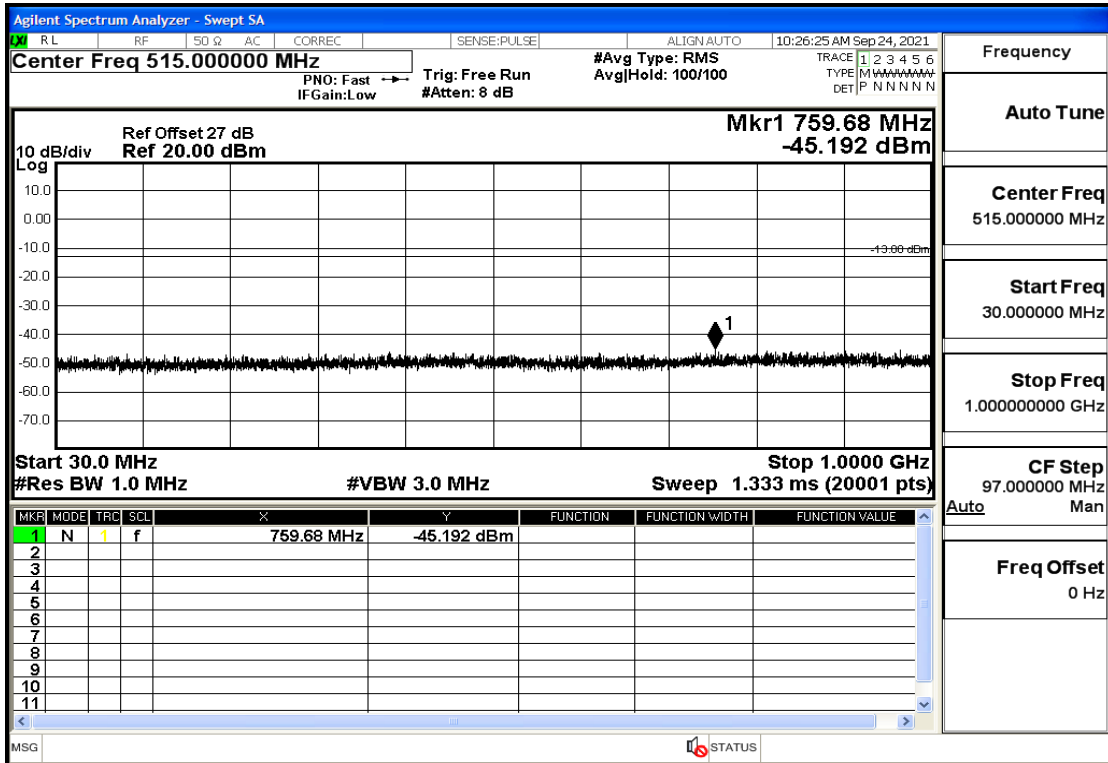

OB4-3-1732.5-QPSK-15#0@30mHz-1GHz@Pass