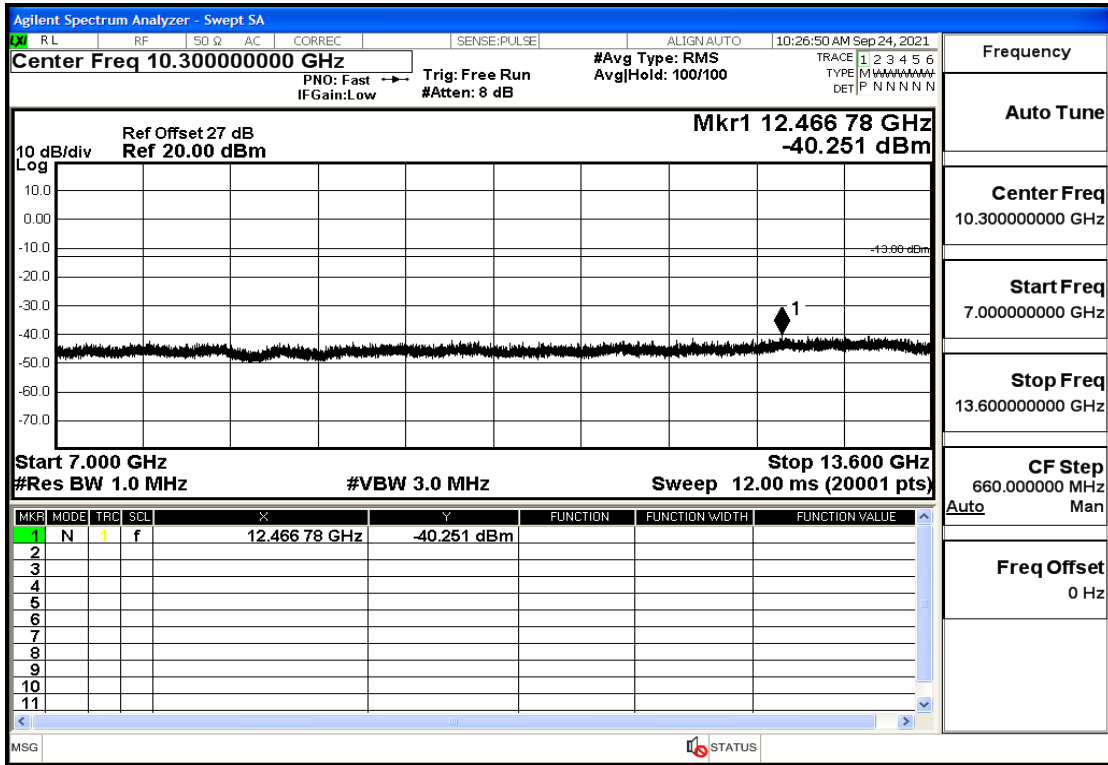

OB4-3-1732.5-QPSK-15#0@7GHz-13.6GHz@Pass