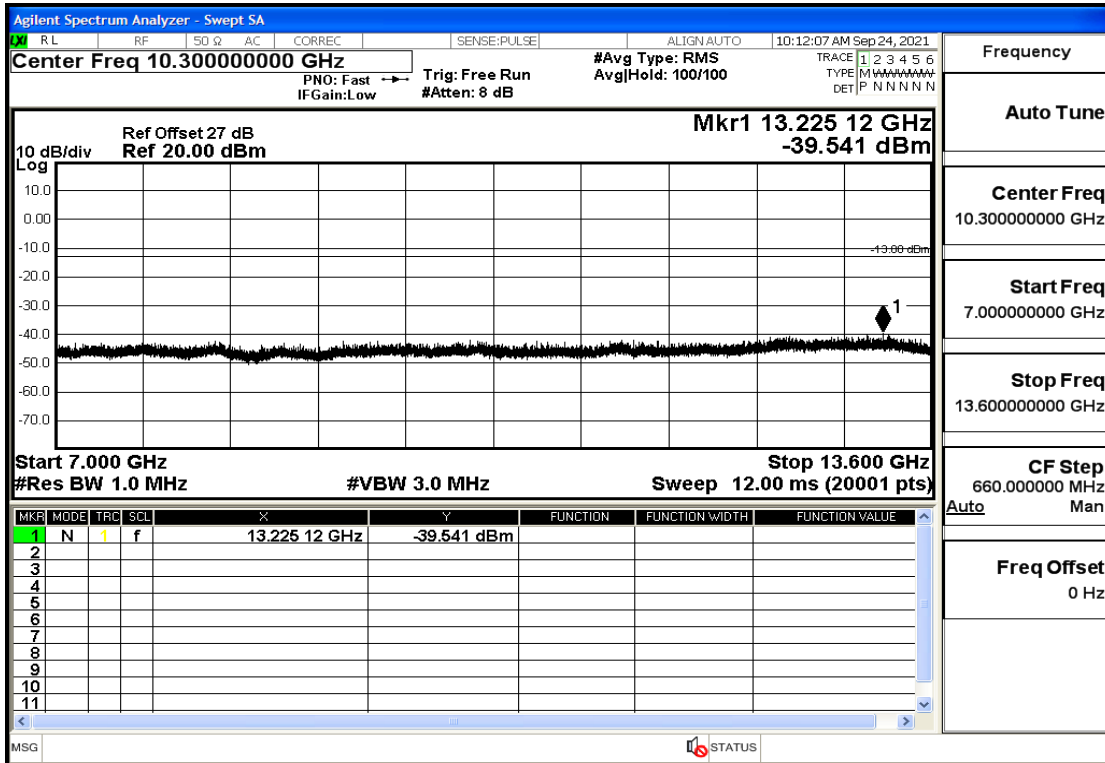

OB4-1.4-1710.7-QPSK-1#HIGH@7GHz-13.6GHz@Pass