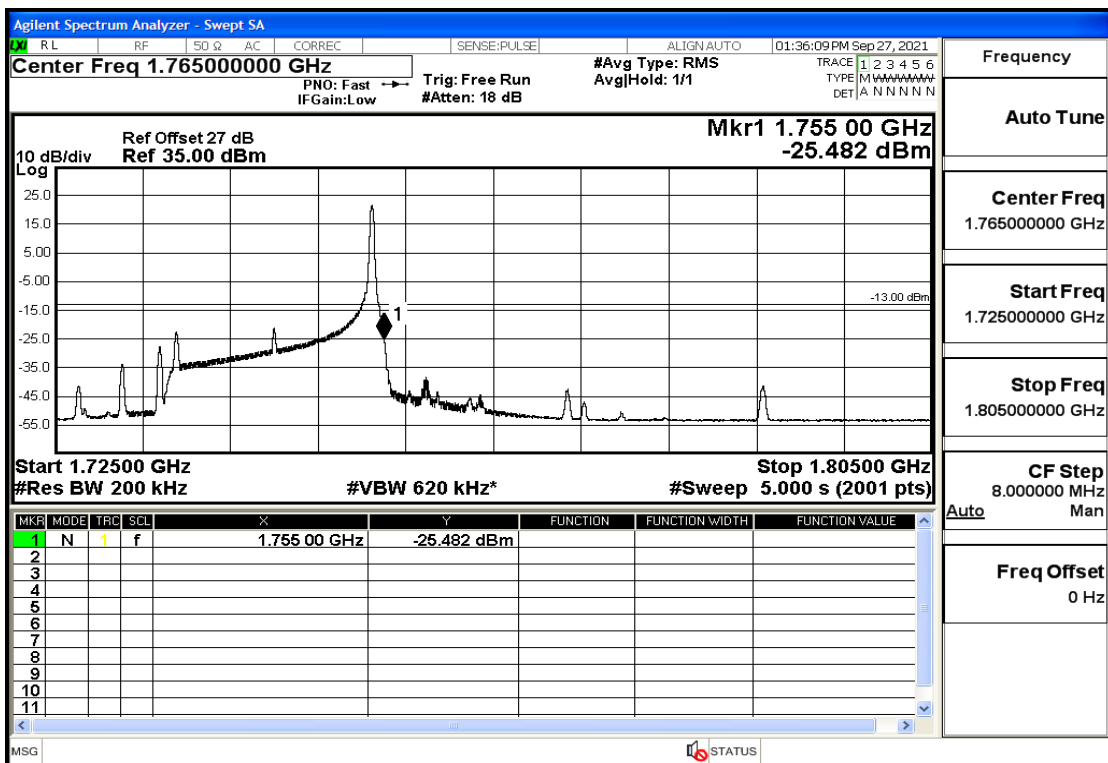

Band4-20-1745-16QAM-1#HIGH@Pass