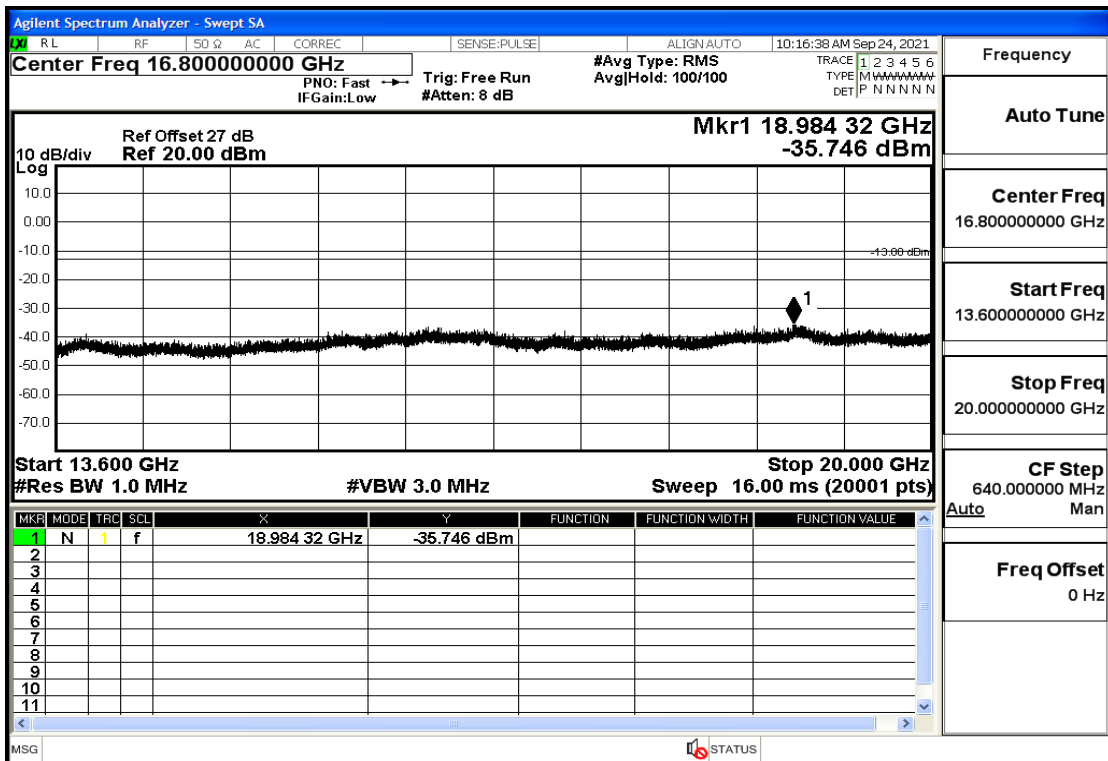

OB4-1.4-1732.5-QPSK-1#HIGH@13.6GHz-20GHz@Pass