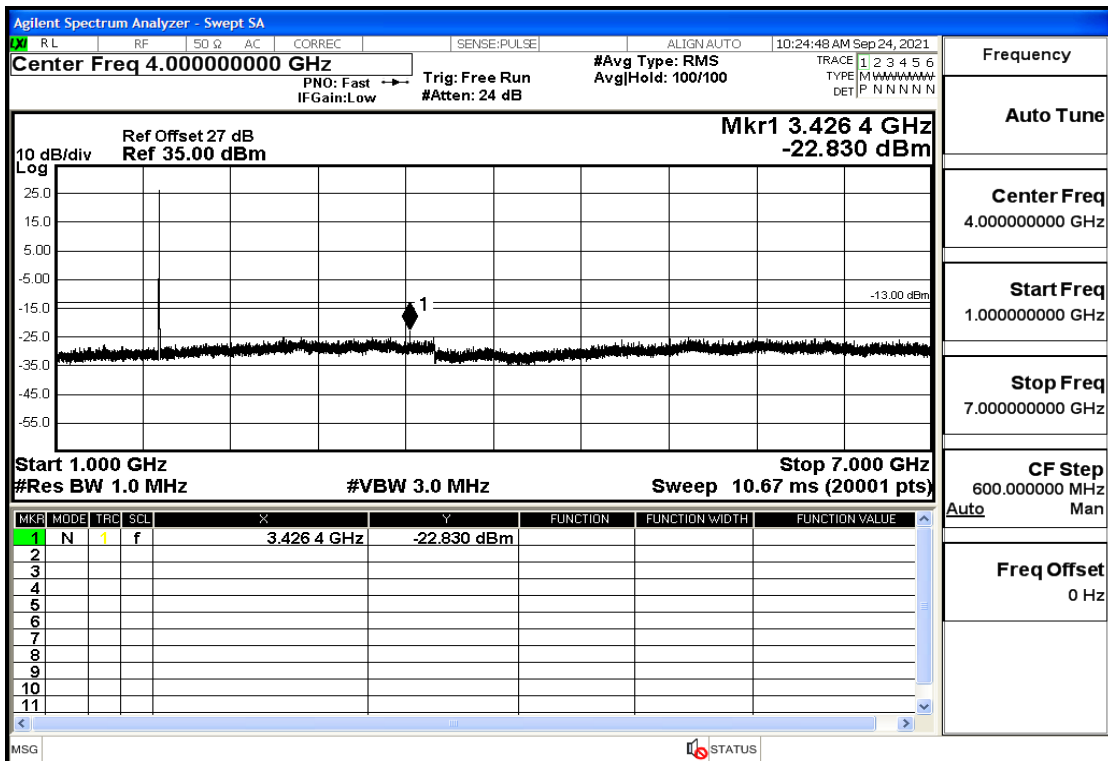

OB4-3-1711.5-QPSK-1#HIGH@1GHz-7GHz@Pass