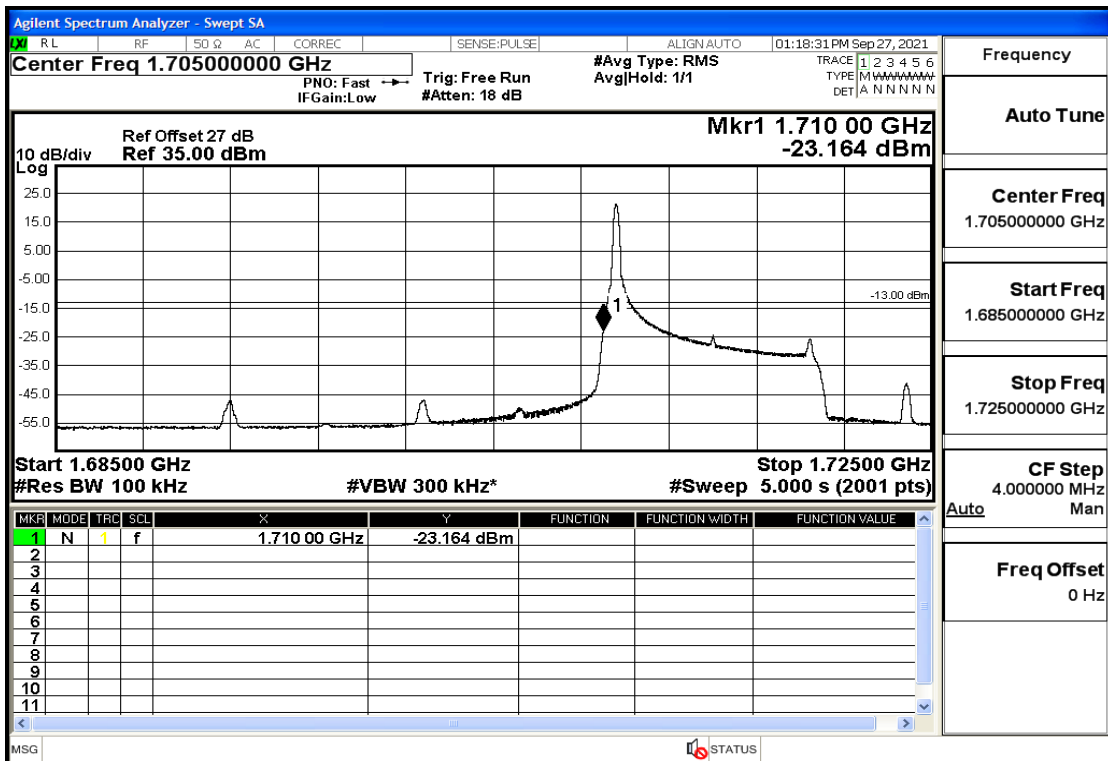

Band4-10-1715-QPSK-1#LOW@Pass