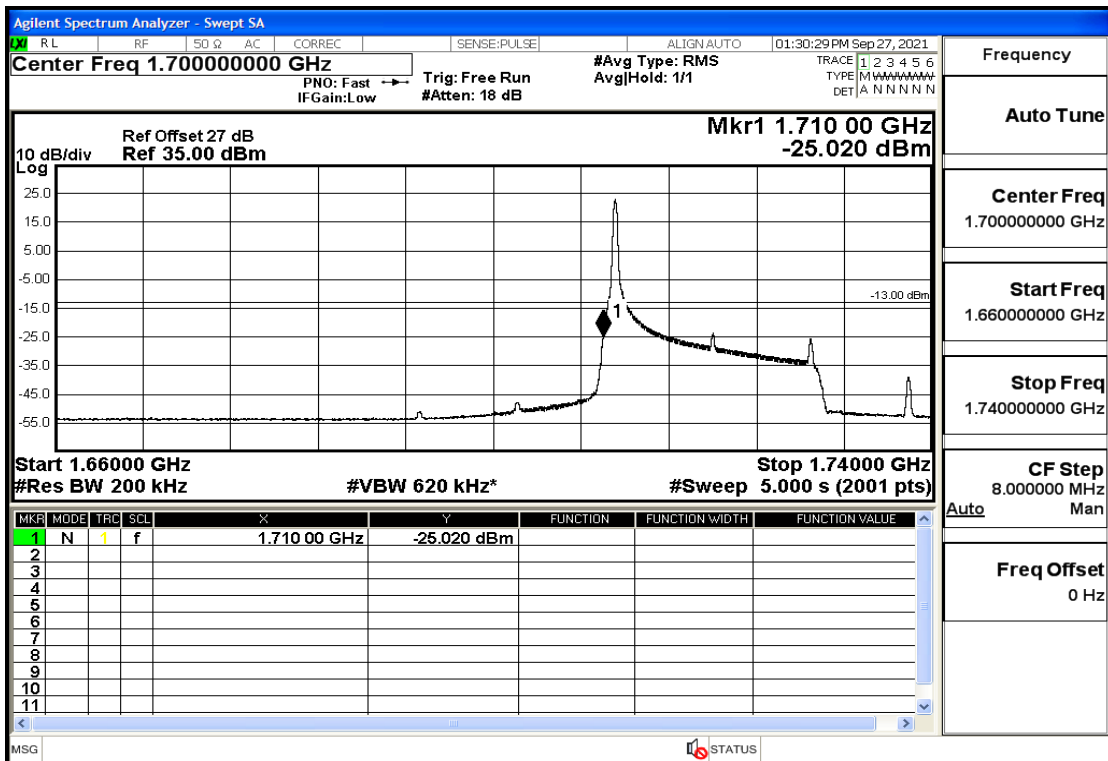

Band4-20-1720-QPSK-1#LOW@Pass