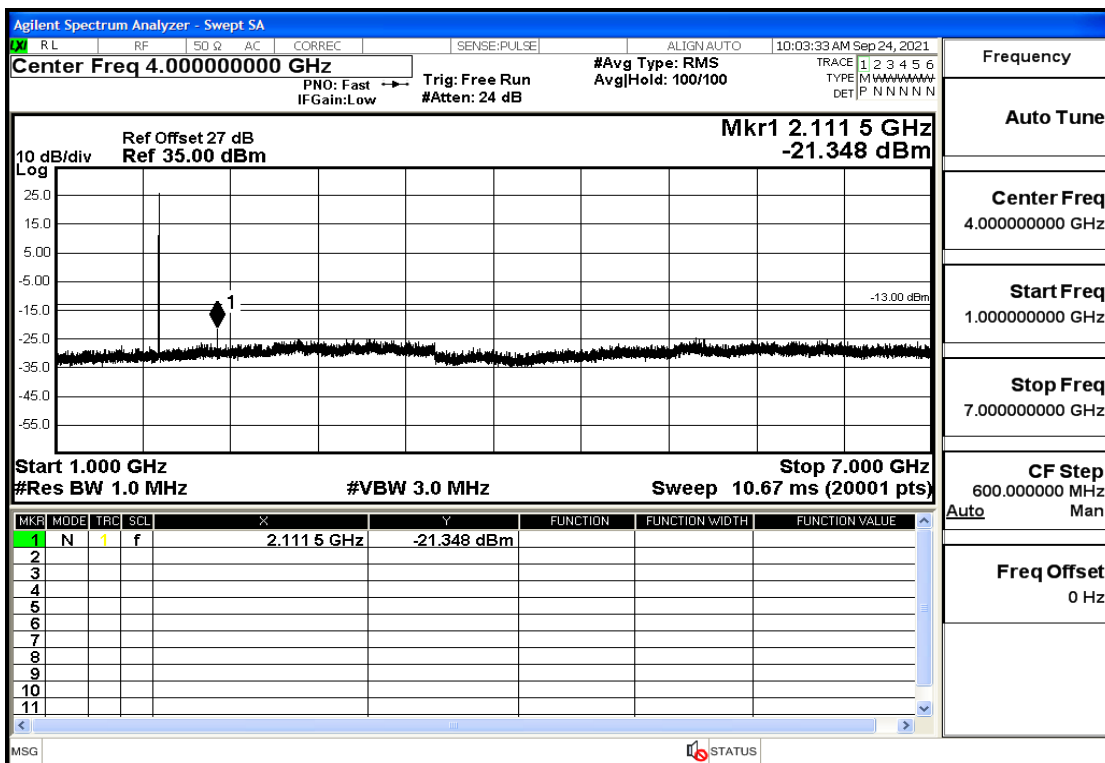

OB4-1.4-1710.7-QPSK-6#LOW@1GHz-7GHz@Pass