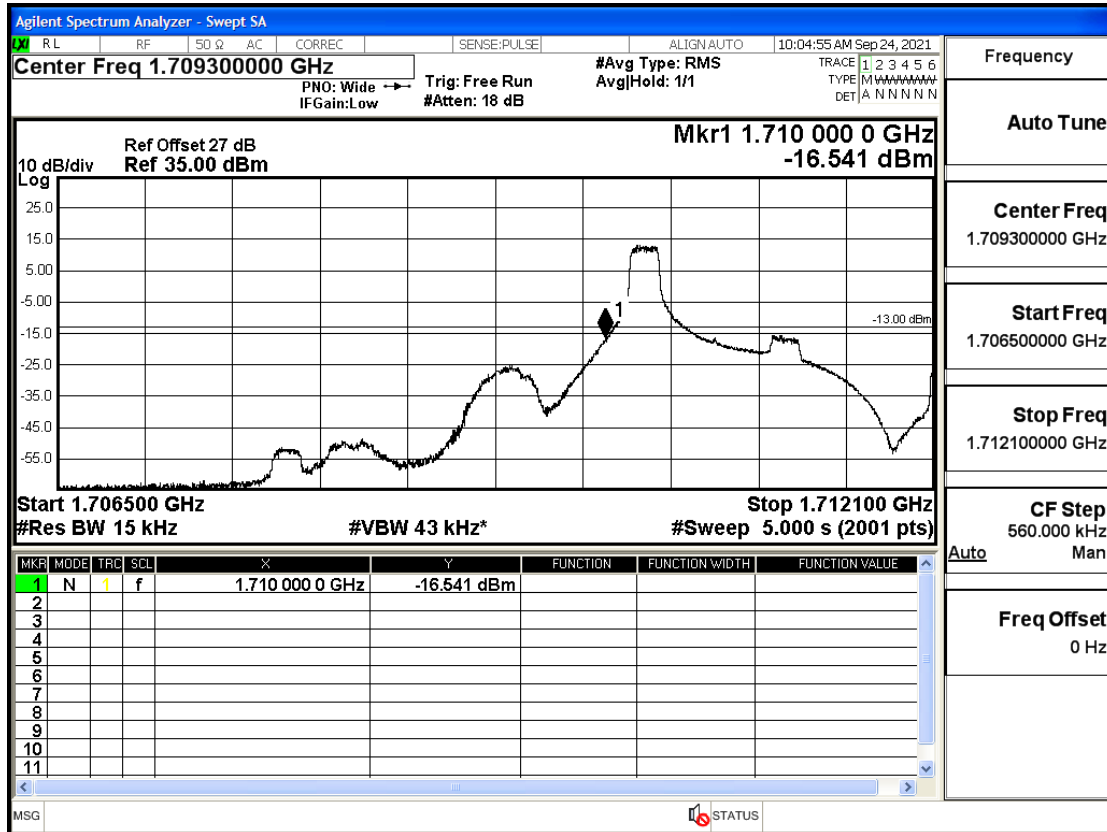

Band4-1.4-1710.7-16QAM-6#LOW@Pass