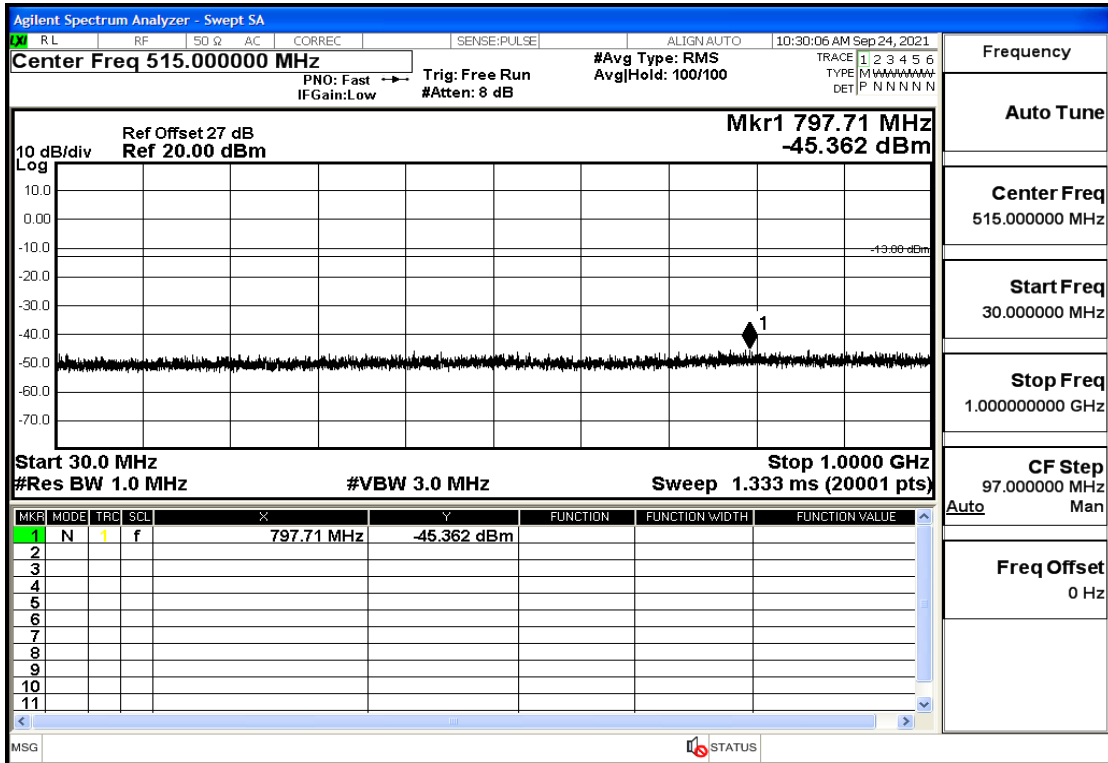

OB4-3-1753.5-QPSK-15#0@30mHz-1GHz@Pass