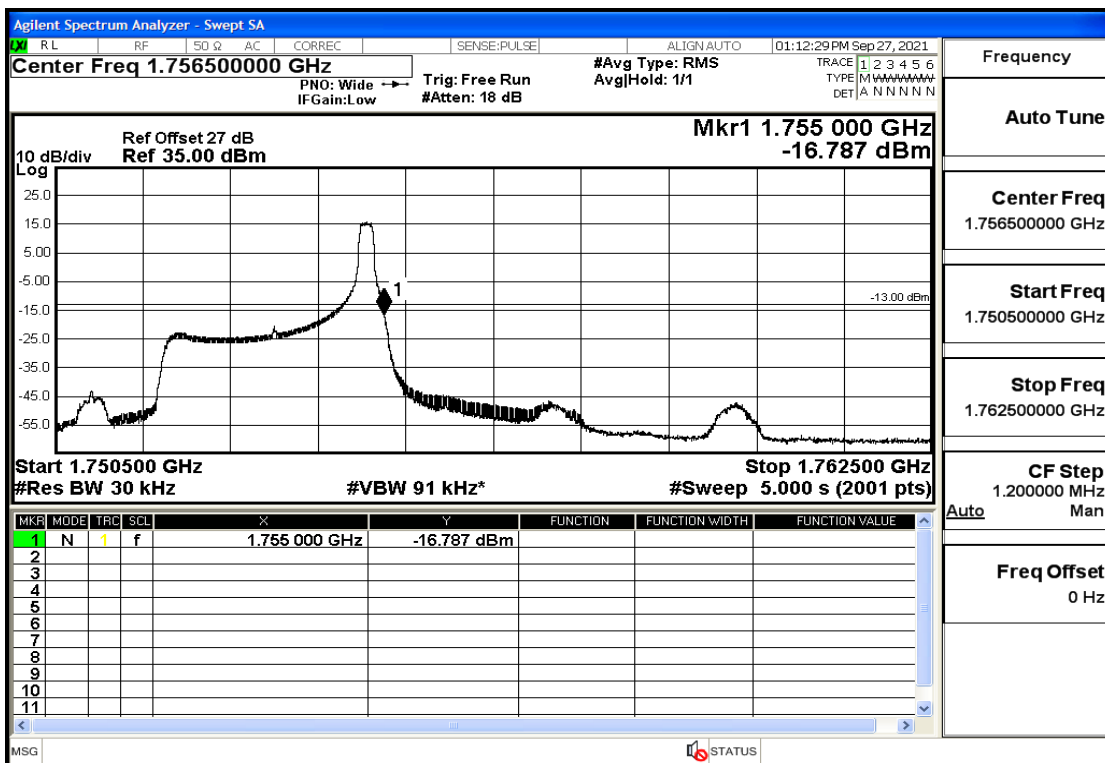

Band4-3-1753.5-16QAM-1#HIGH@Pass