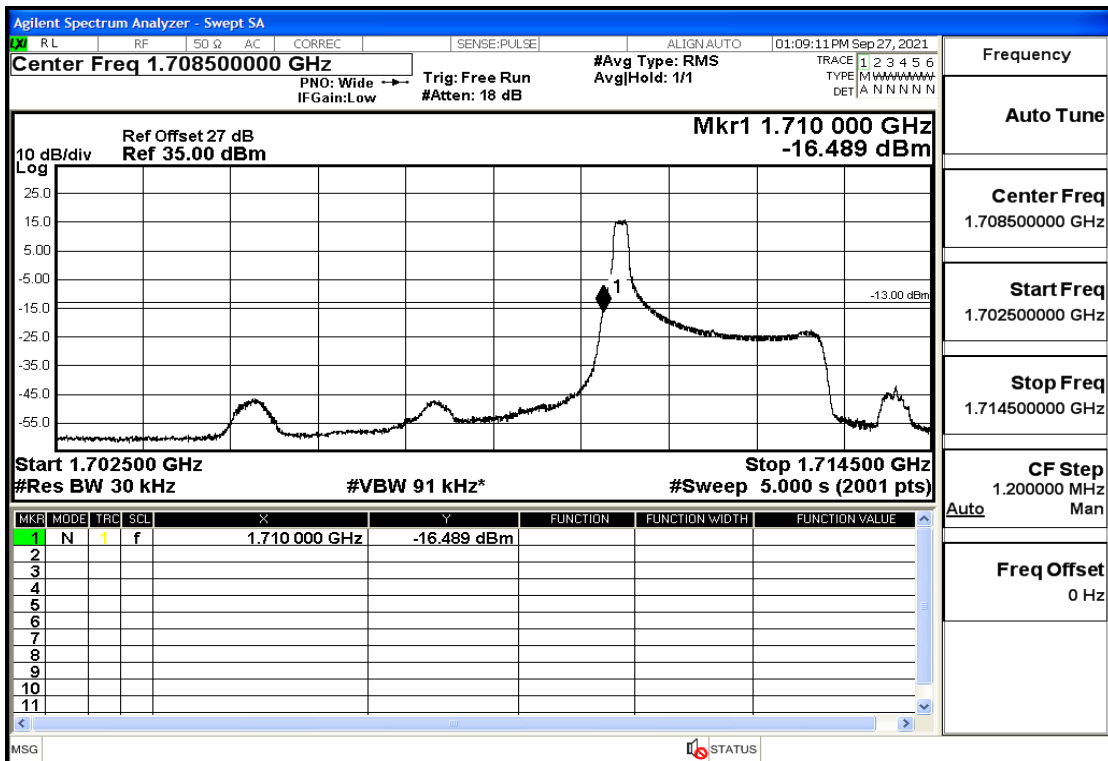

Band4-3-1711.5-16QAM-1#LOW@Pass