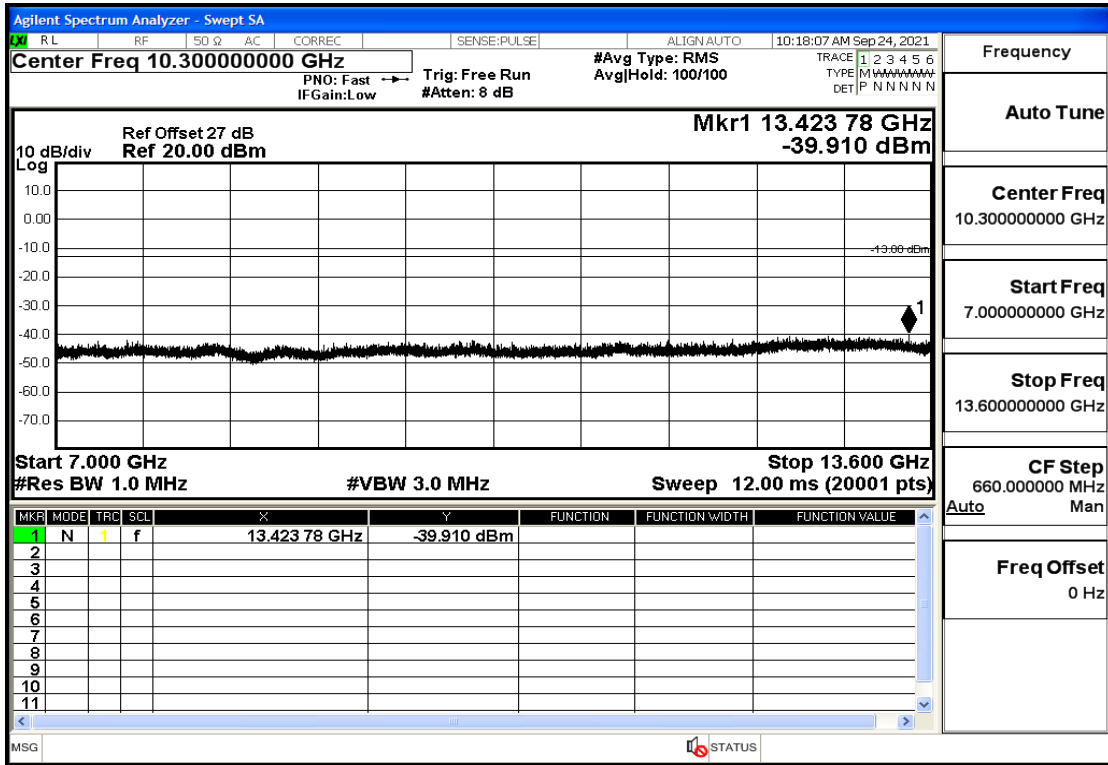

OB4-1.4-1754.3-QPSK-6#LOW@7GHz-13.6GHz@Pass