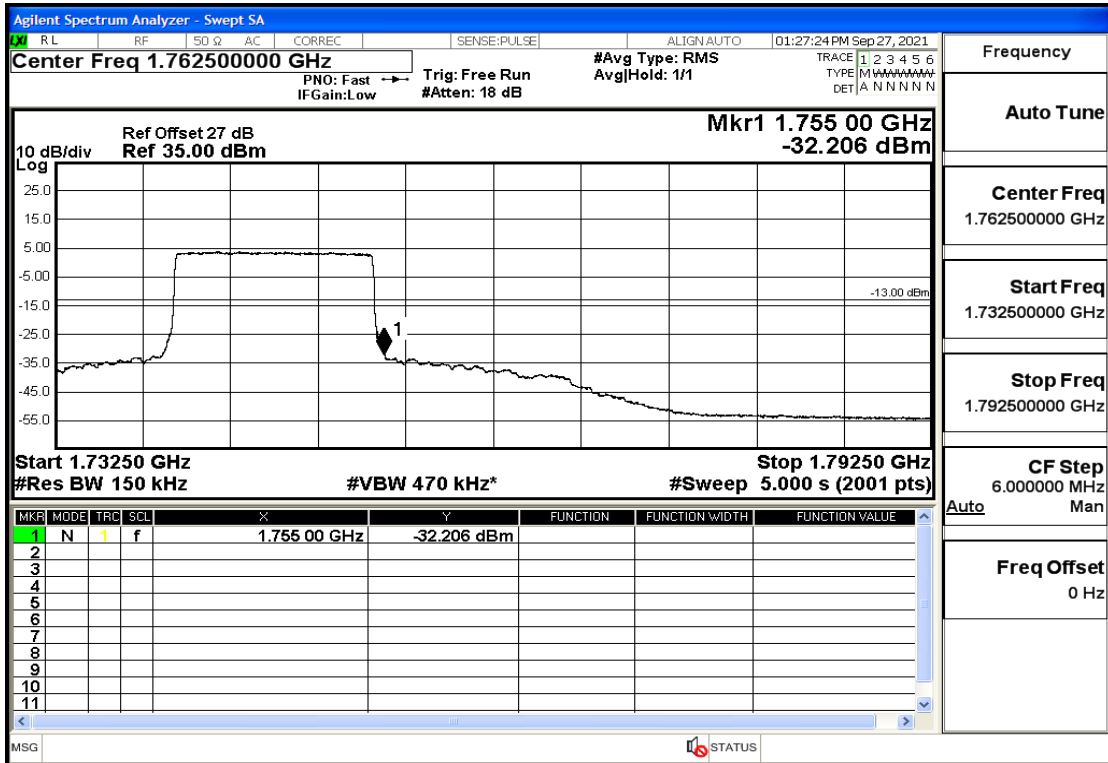

Band4-15-1747.5-QPSK-75#LOW@Pass