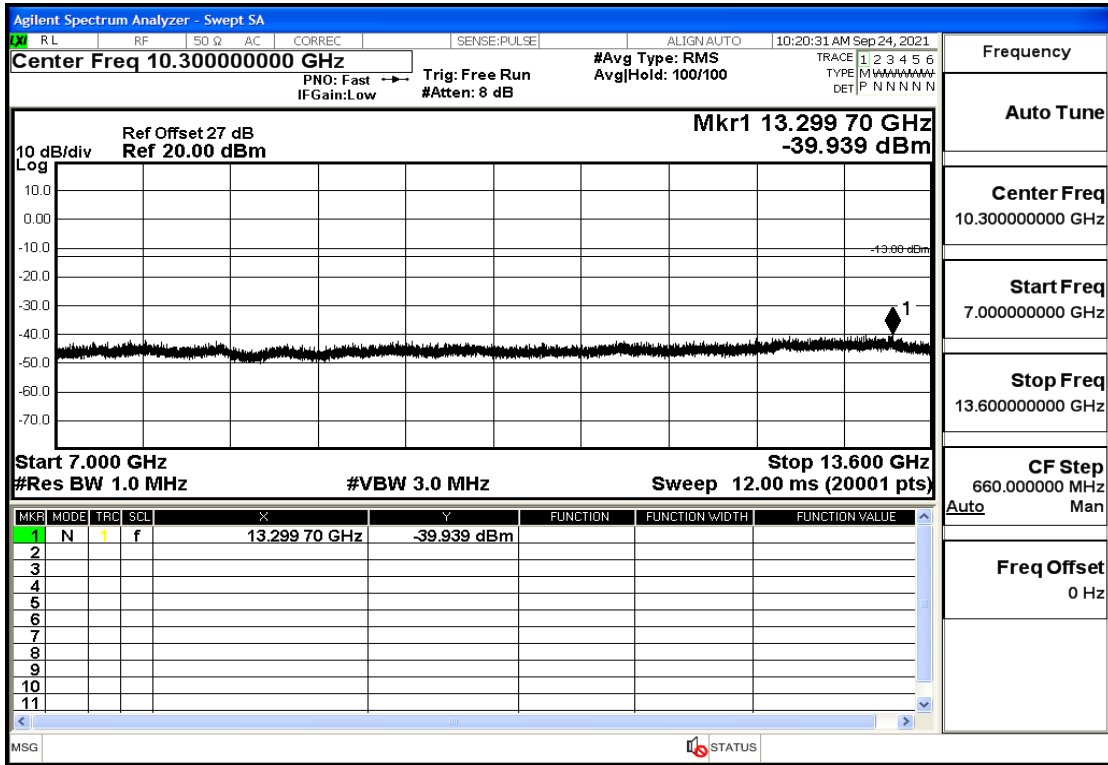

OB4-1.4-1754.3-QPSK-1#HIGH@7GHz-13.6GHz@Pass