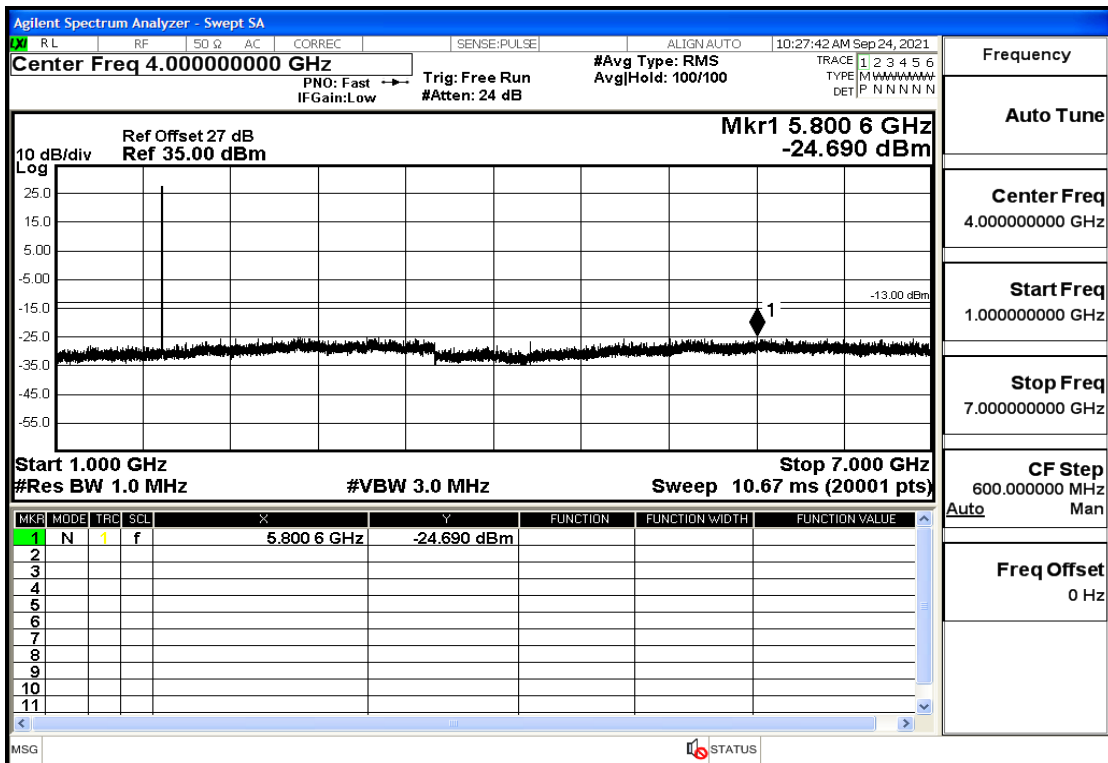

OB4-3-1732.5-QPSK-1#LOW@1GHz-7GHz@Pass