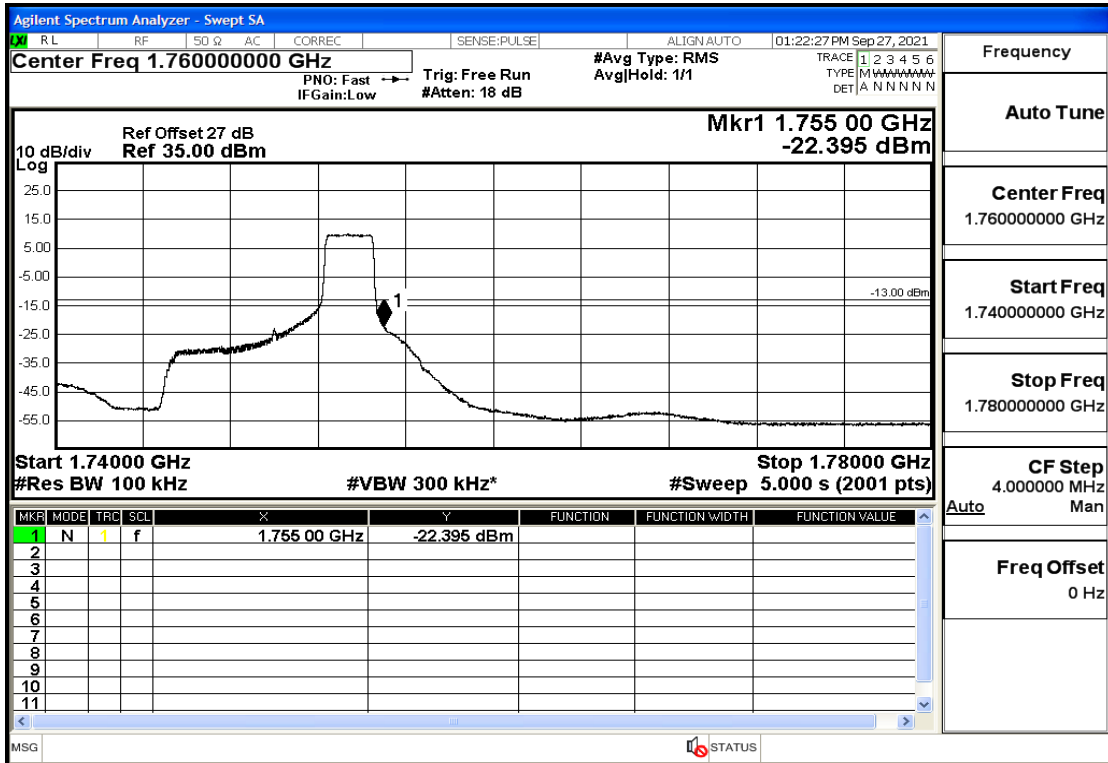

Band4-10-1750-16QAM-12#HIGH@Pass