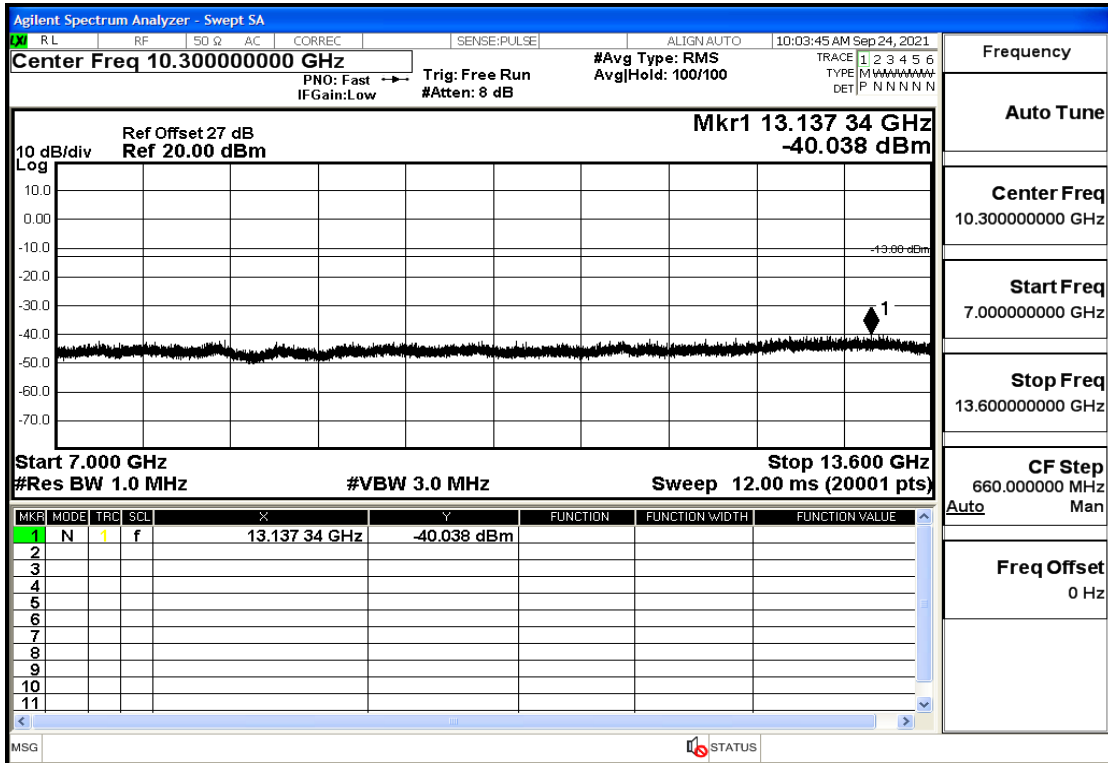

OB4-1.4-1710.7-QPSK-6#LOW@7GHz-13.6GHz@Pass