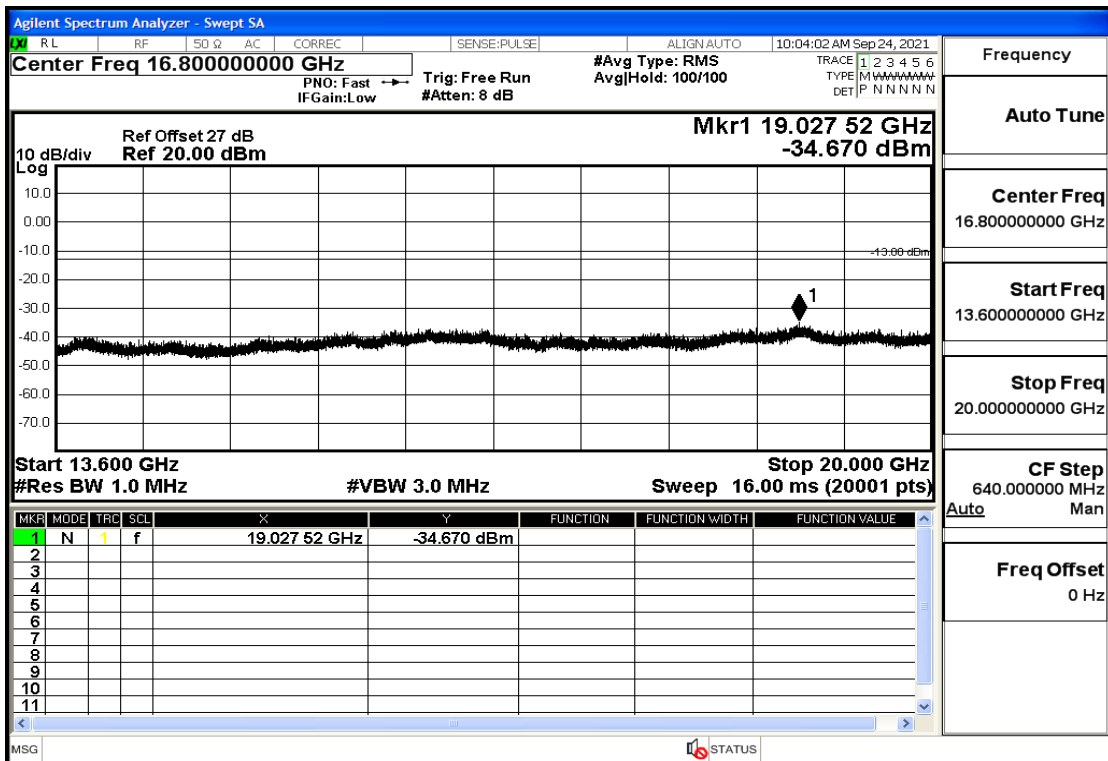

OB4-1.4-1710.7-QPSK-6#LOW@13.6GHz-20GHz@Pass