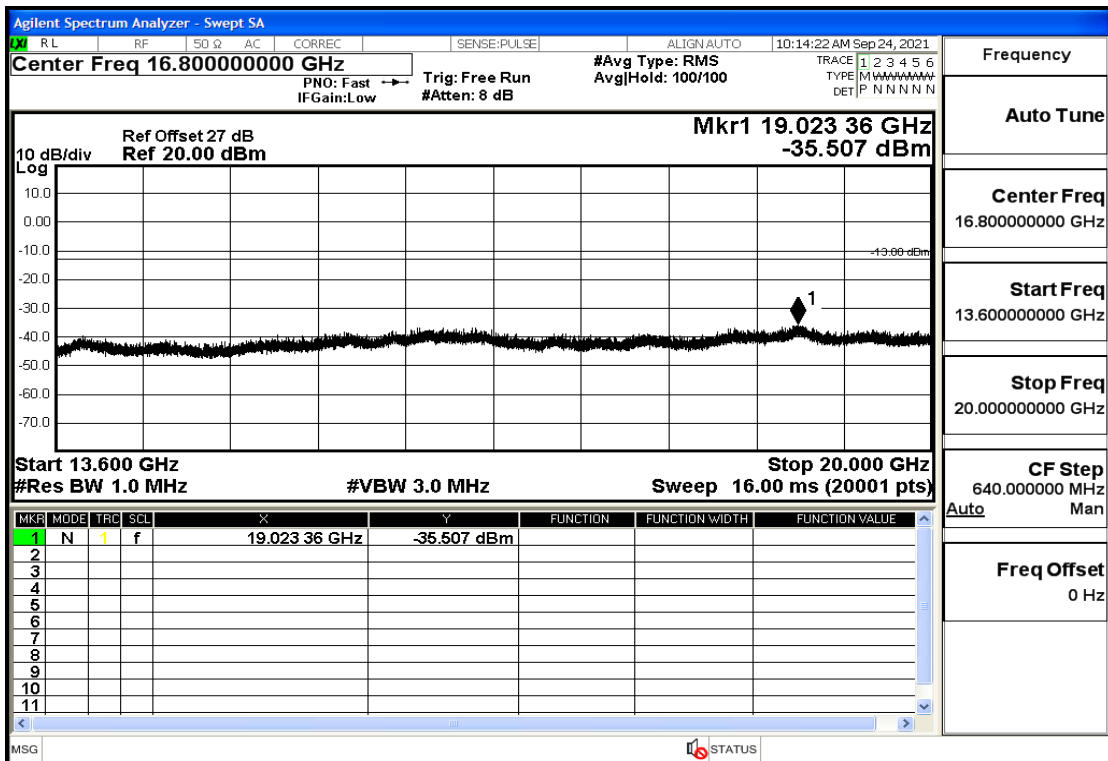

OB4-1.4-1732.5-QPSK-6#LOW@13.6GHz-20GHz@Pass