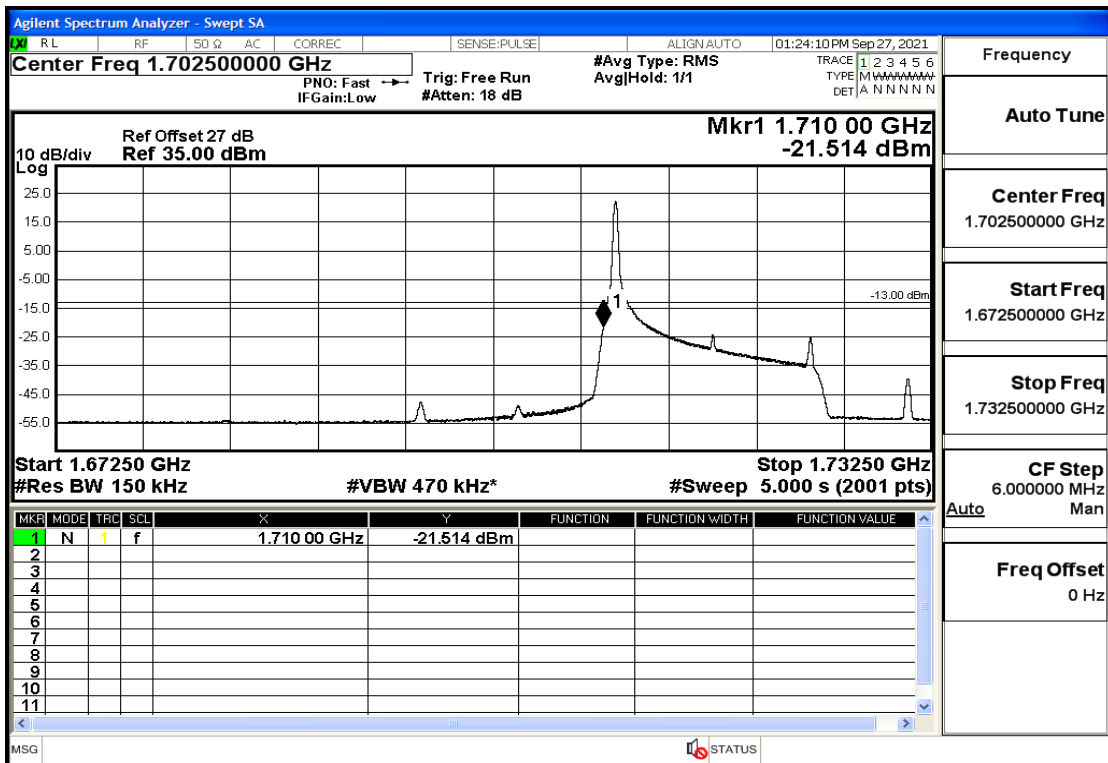

Band4-15-1717.5-QPSK-1#LOW@Pass