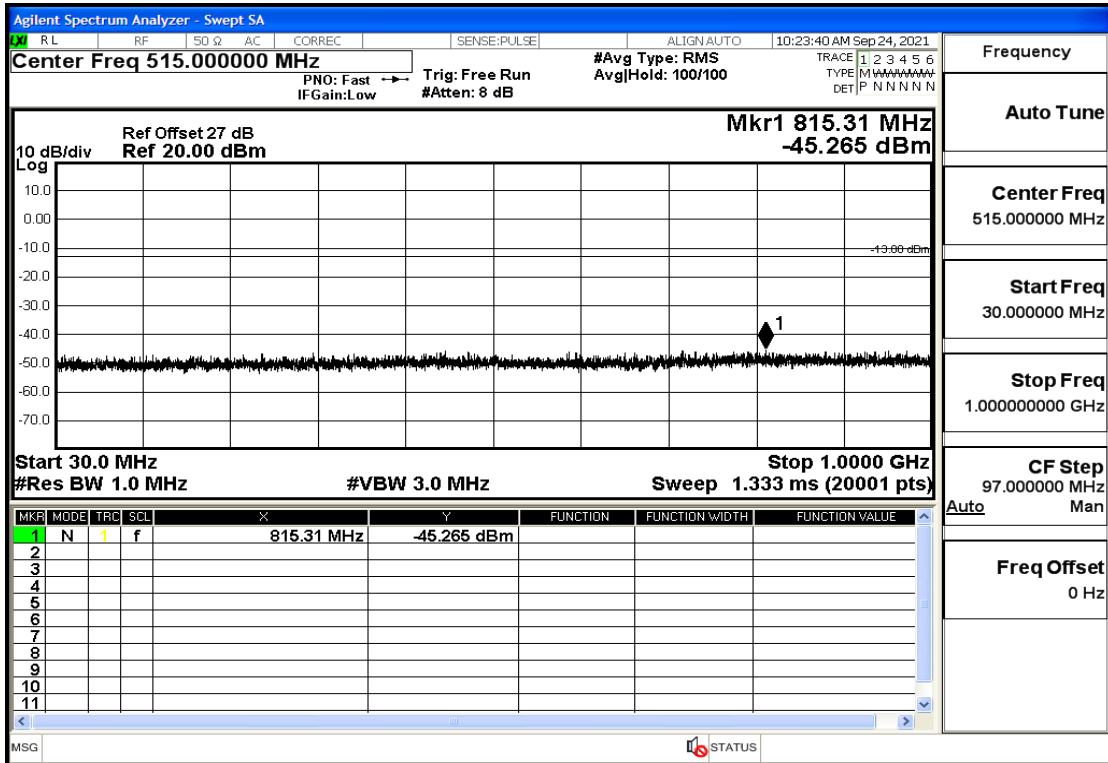

OB4-3-1711.5-QPSK-1#LOW@30mHz-1GHz@Pass