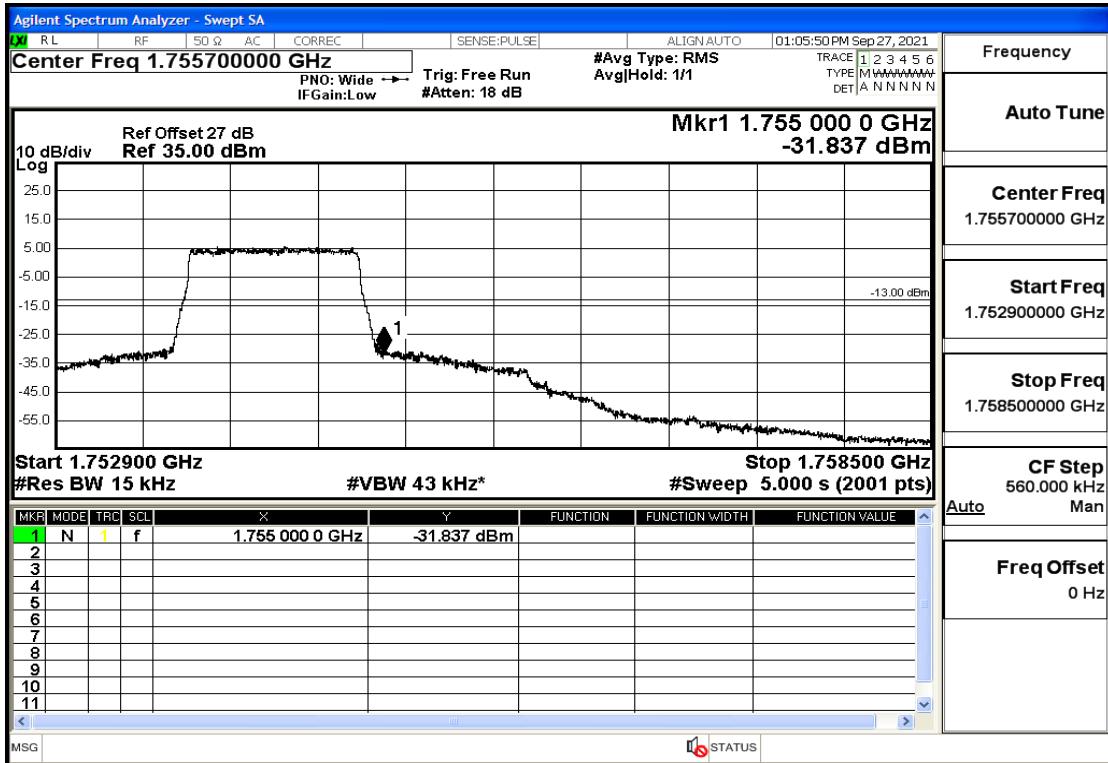

Band4-1.4-1754.3-QPSK-6#LOW@Pass