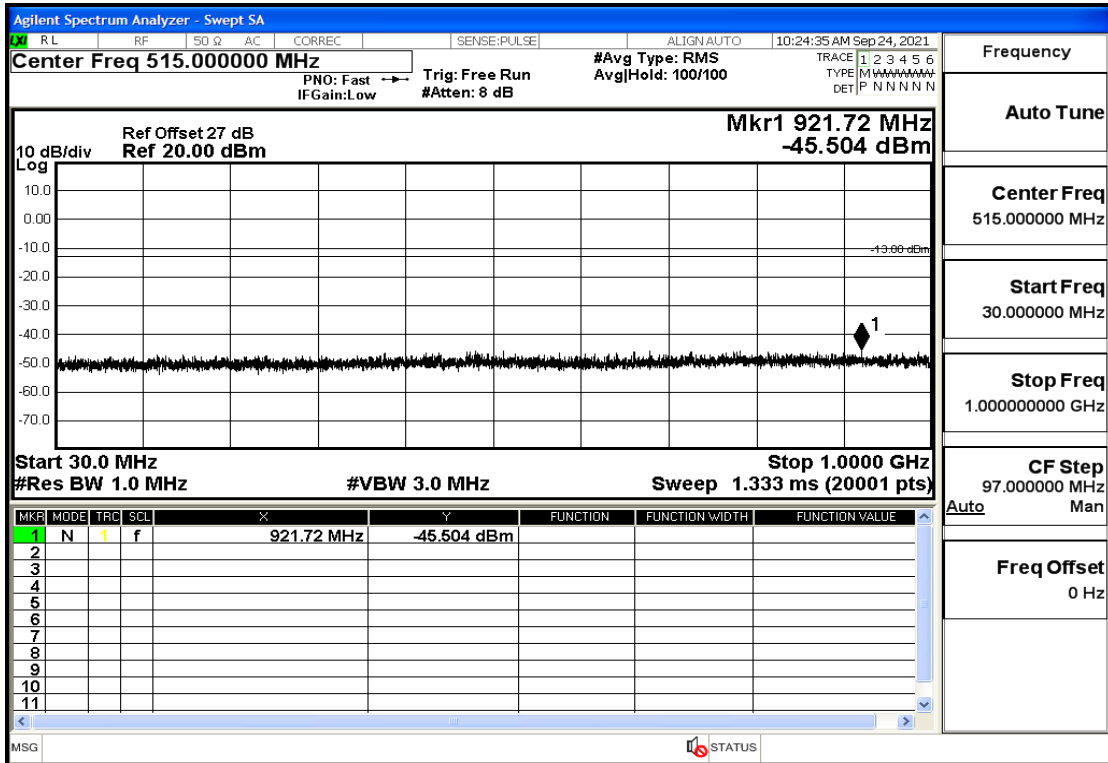

OB4-3-1711.5-QPSK-1#HIGH@30mHz-1GHz@Pass