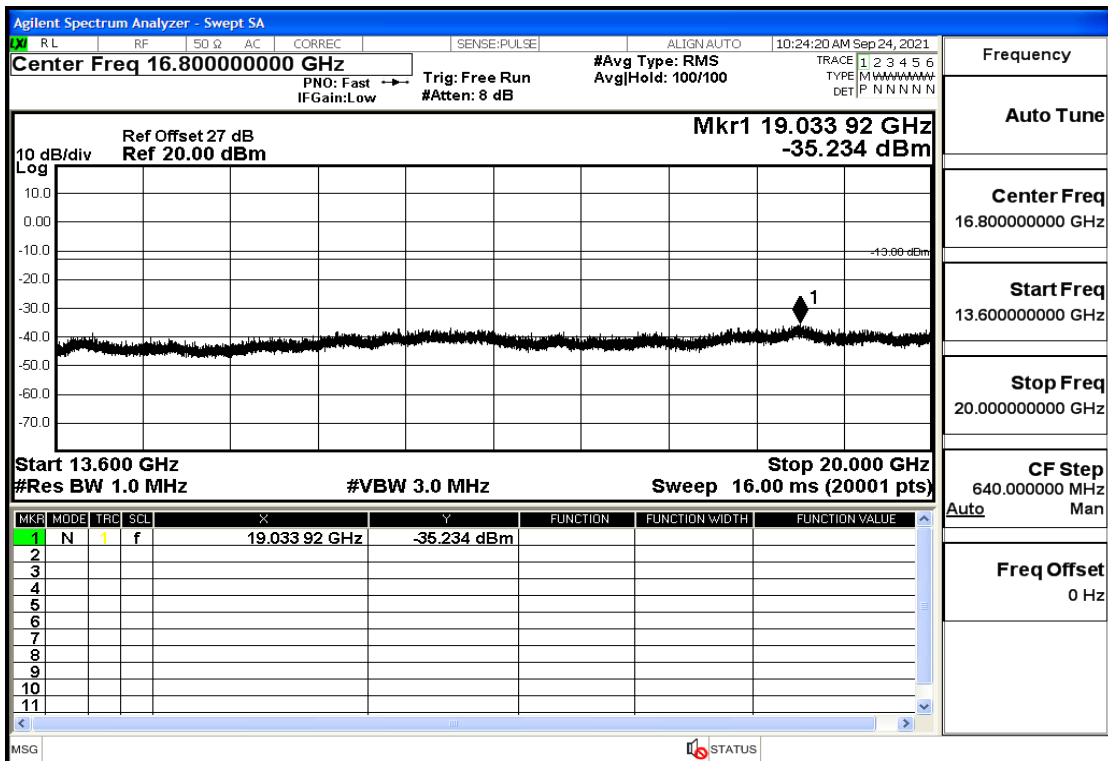

OB4-3-1711.5-QPSK-1#LOW@13.6GHz-20GHz@Pass