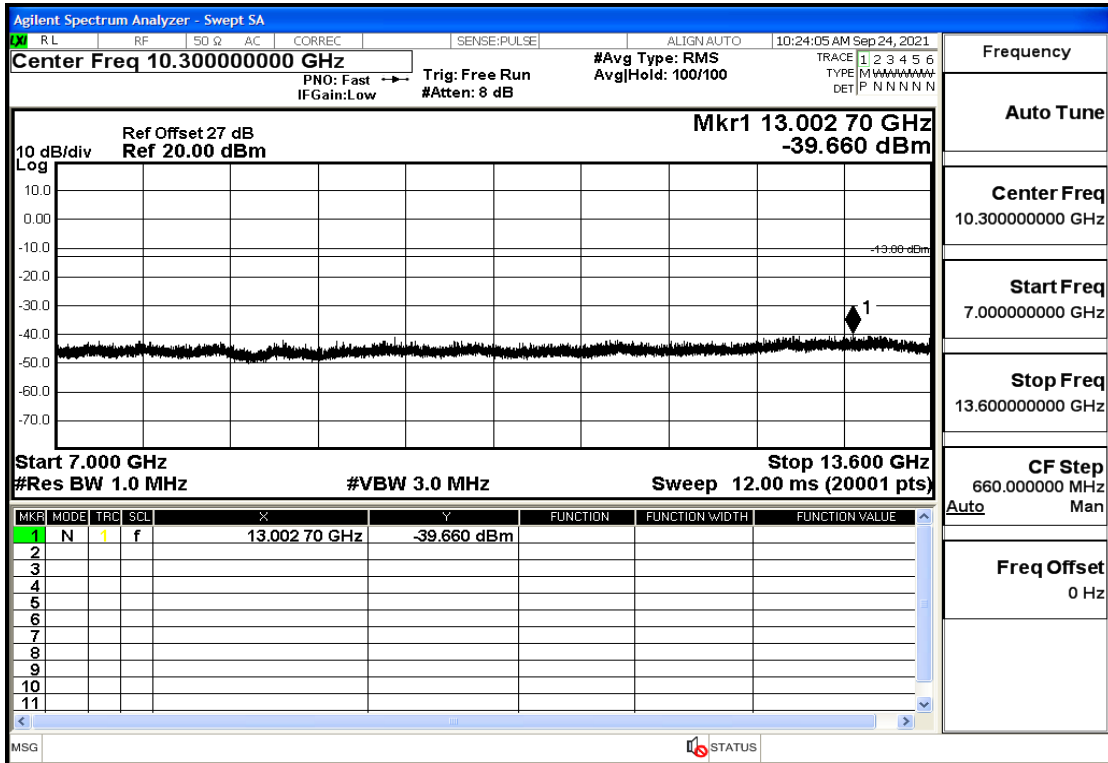

OB4-3-1711.5-QPSK-1#LOW@7GHz-13.6GHz@Pass