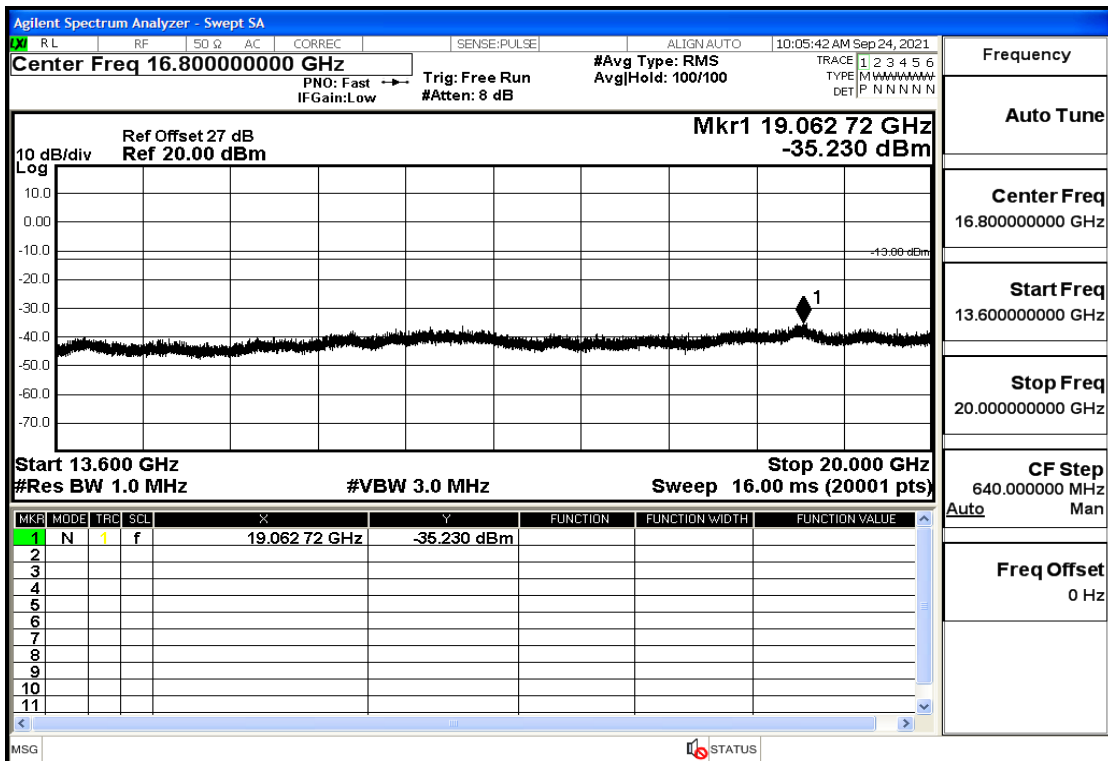

OB4-1.4-1710.7-QPSK-1#LOW@13.6GHz-20GHz@Pass