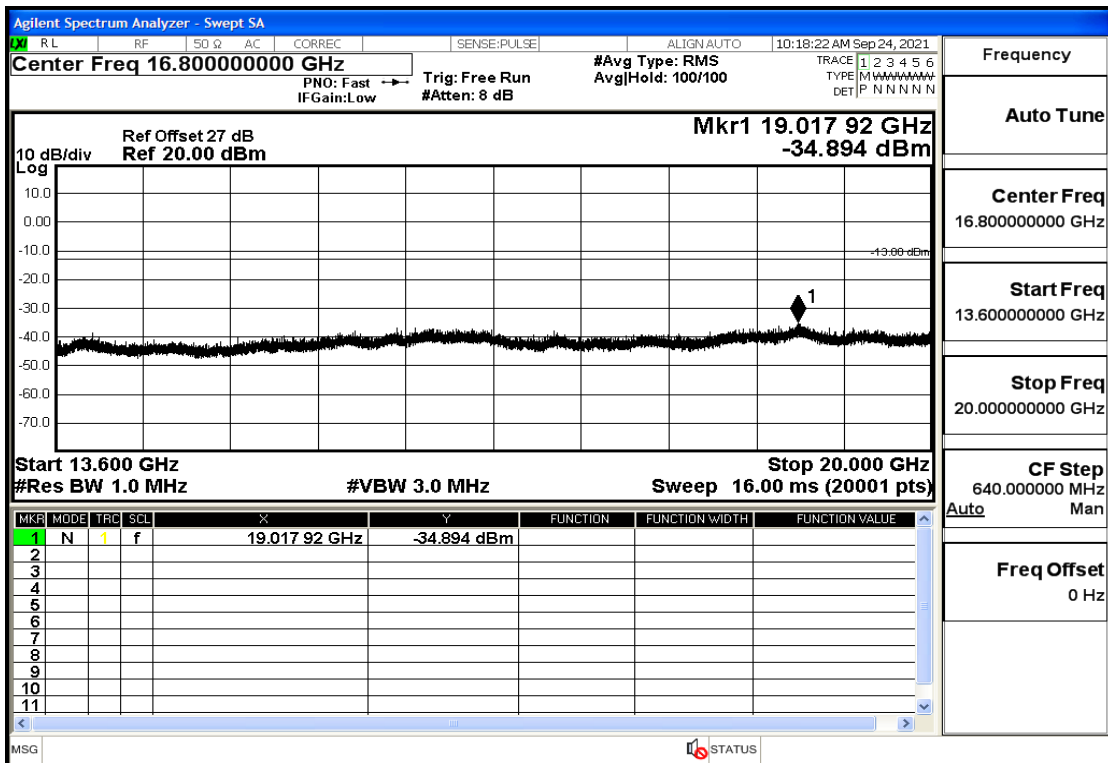

OB4-1.4-1754.3-QPSK-6#LOW@13.6GHz-20GHz@Pass