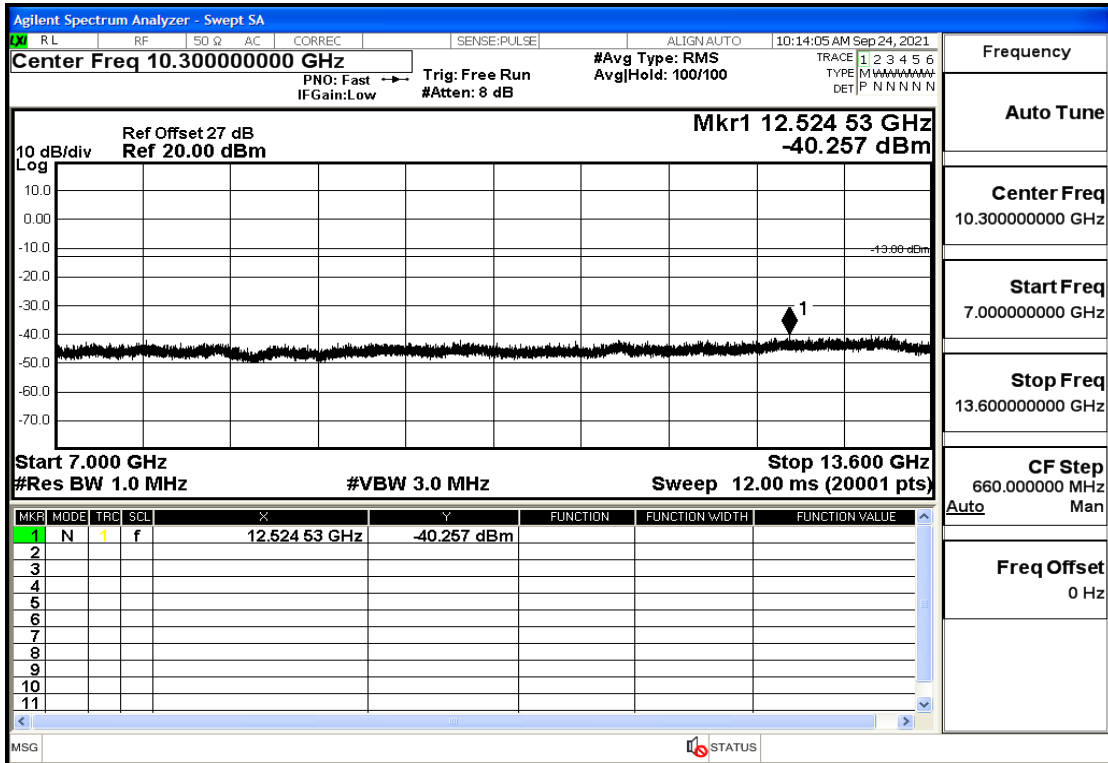

OB4-1.4-1732.5-QPSK-6#LOW@7GHz-13.6GHz@Pass