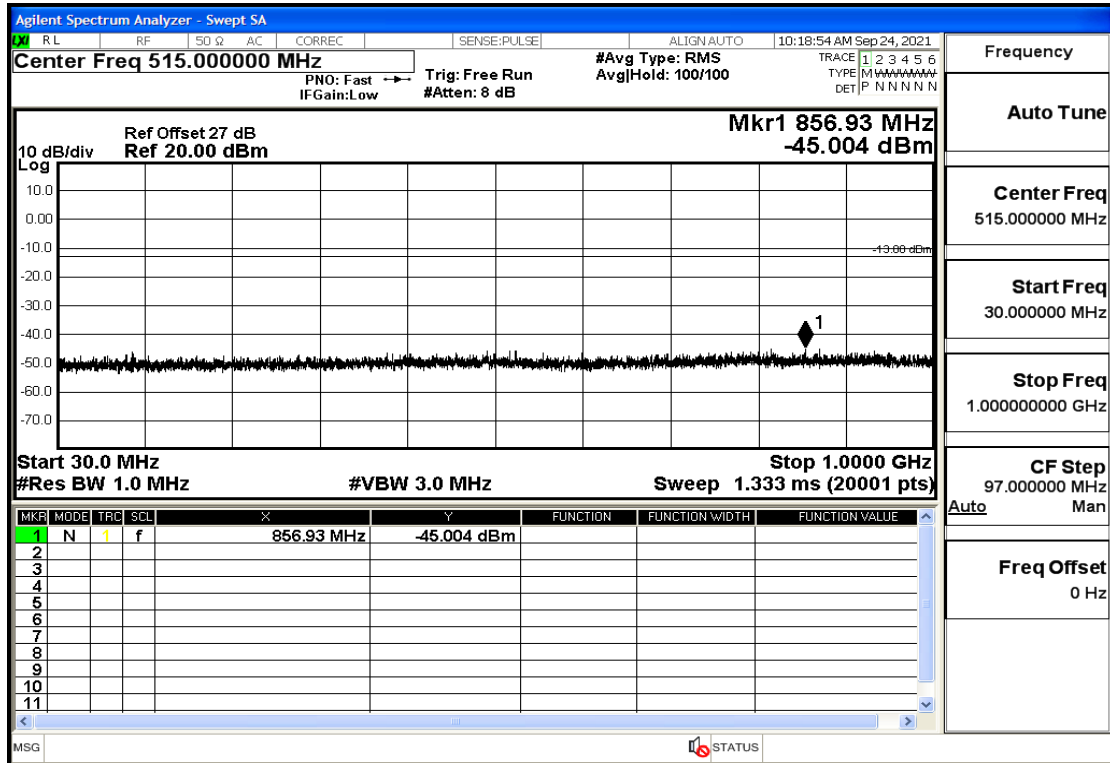

OB4-1.4-1754.3-QPSK-1#LOW@30mHz-1GHz@Pass