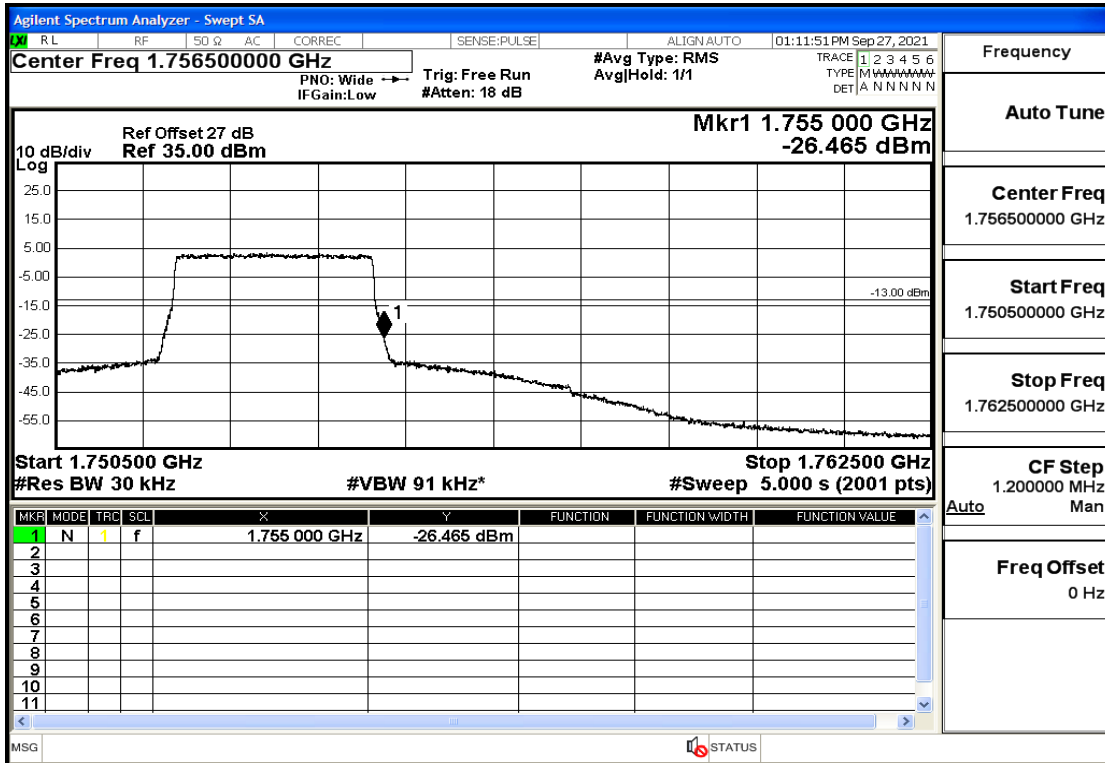

Band4-3-1753.5-16QAM-15#LOW@Pass