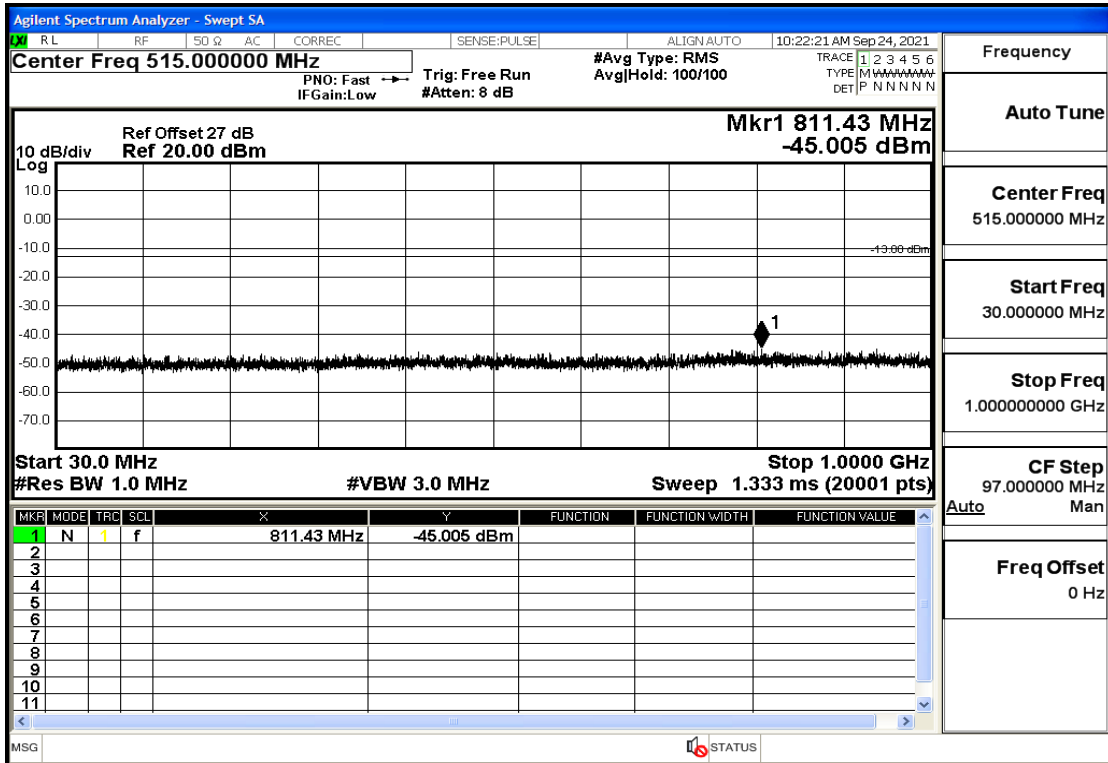

OB4-3-1711.5-QPSK-15#0@30mHz-1GHz@Pass