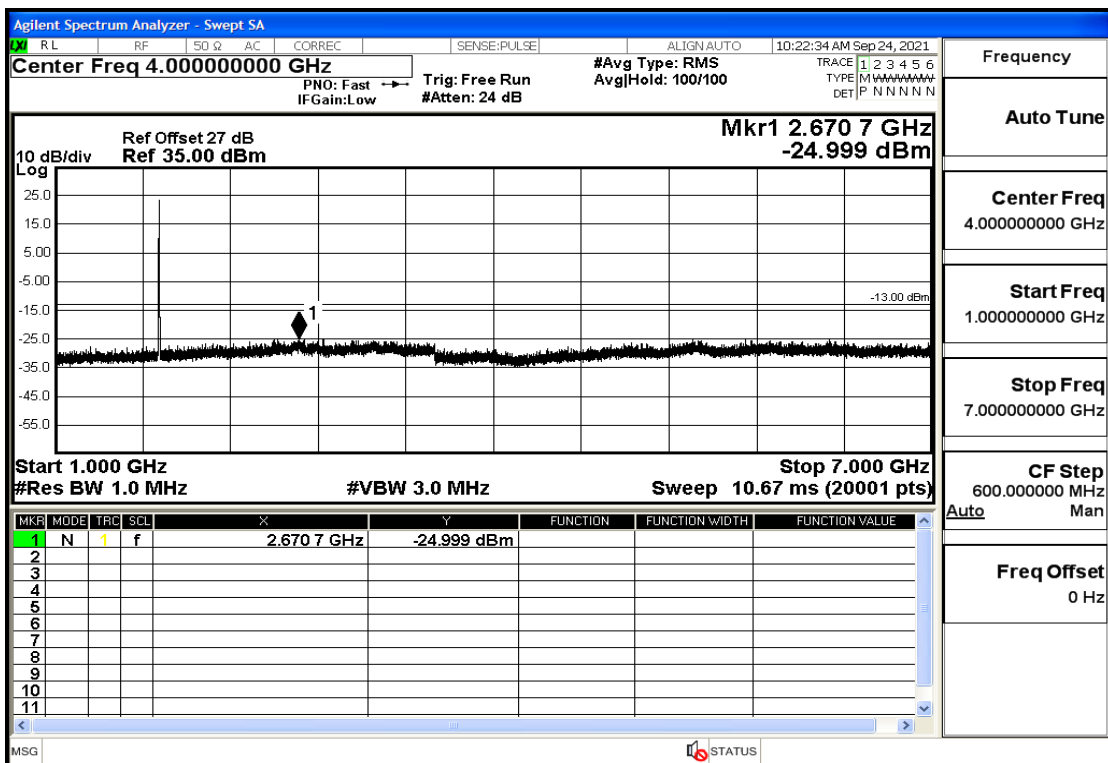

OB4-3-1711.5-QPSK-15#0@1GHz-7GHz@Pass