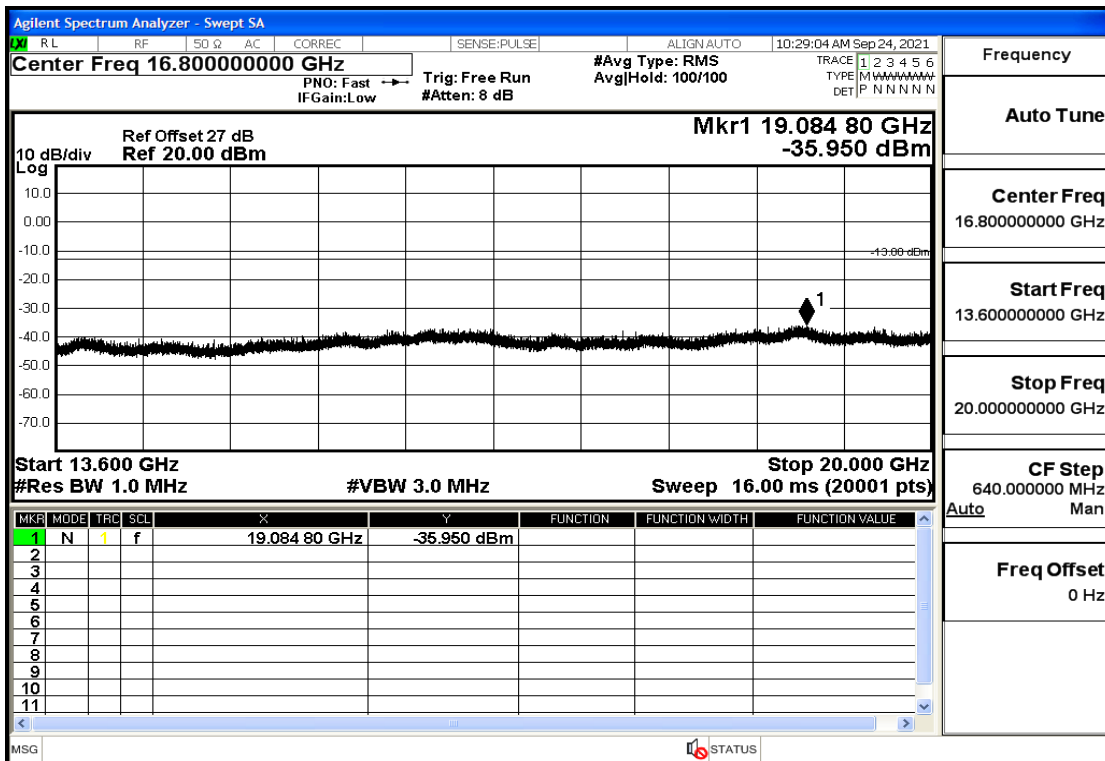

OB4-3-1732.5-QPSK-1#HIGH@30mHz-1GHz@Pass

OB4-3-1732.5-QPSK-1#HIGH@1GHz-7GHz@Pass

OB4-3-1732.5-QPSK-1#HIGH@7GHz-13.6GHz@Pass

OB4-3-1732.5-QPSK-1#HIGH@13.6GHz-20GHz@Pass

OB4-3-1753.5-QPSK-15#0@30mHz-1GHz@Pass