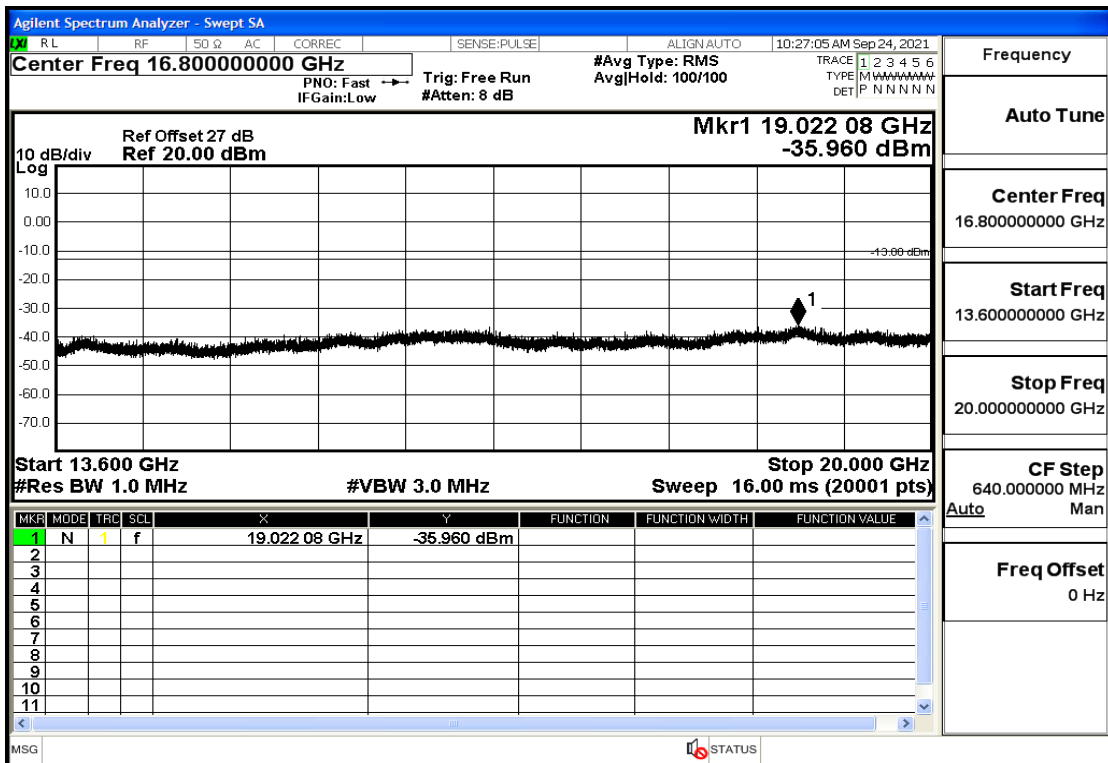

OB4-3-1732.5-QPSK-15#0@13.6GHz-20GHz@Pass