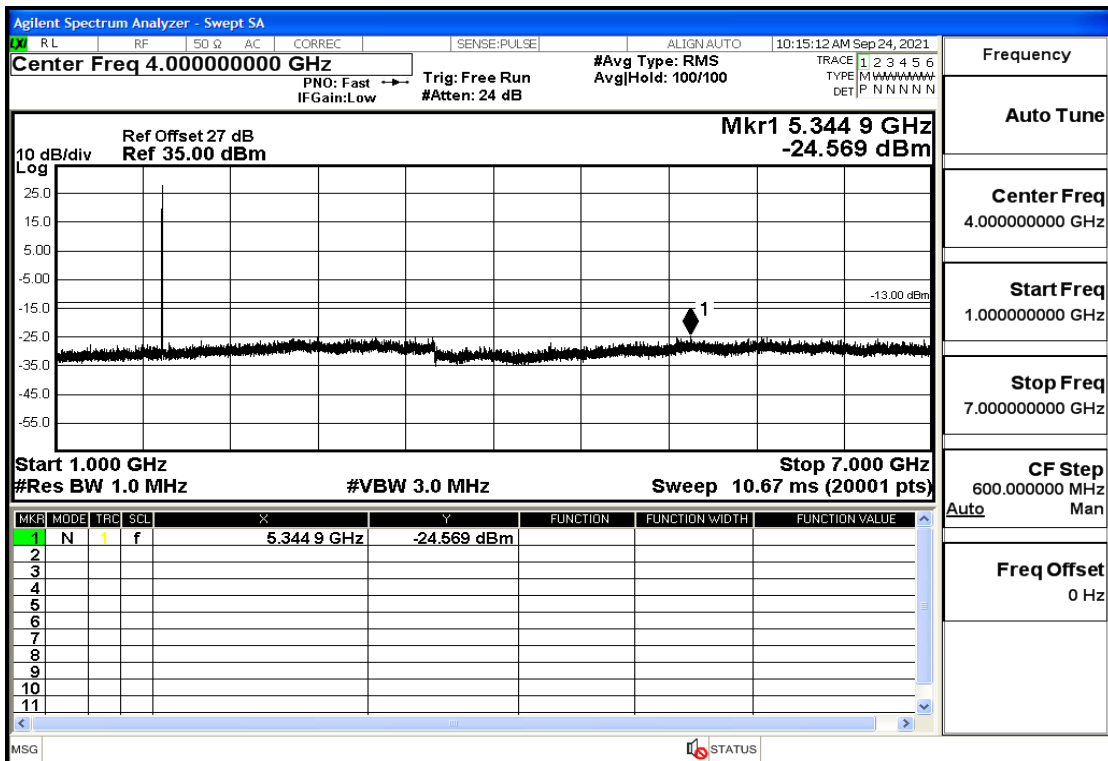

OB4-1.4-1732.5-QPSK-1#LOW@1GHz-7GHz@Pass