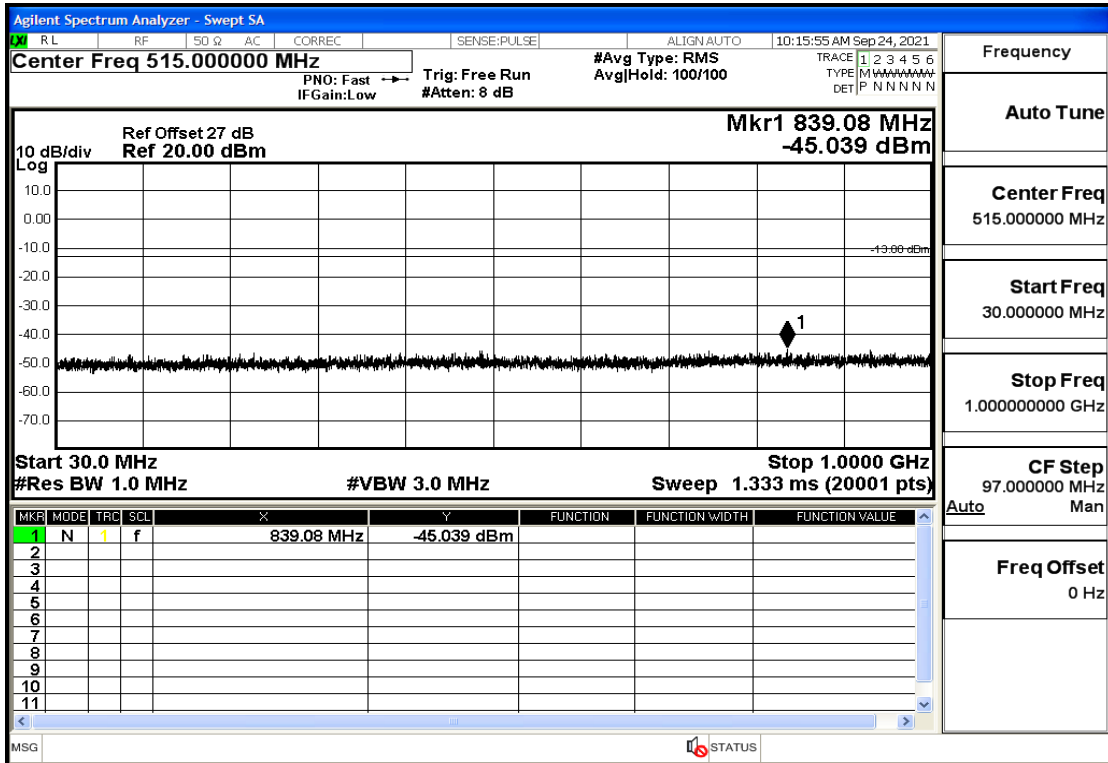

OB4-1.4-1732.5-QPSK-1#HIGH@30mHz-1GHz@Pass