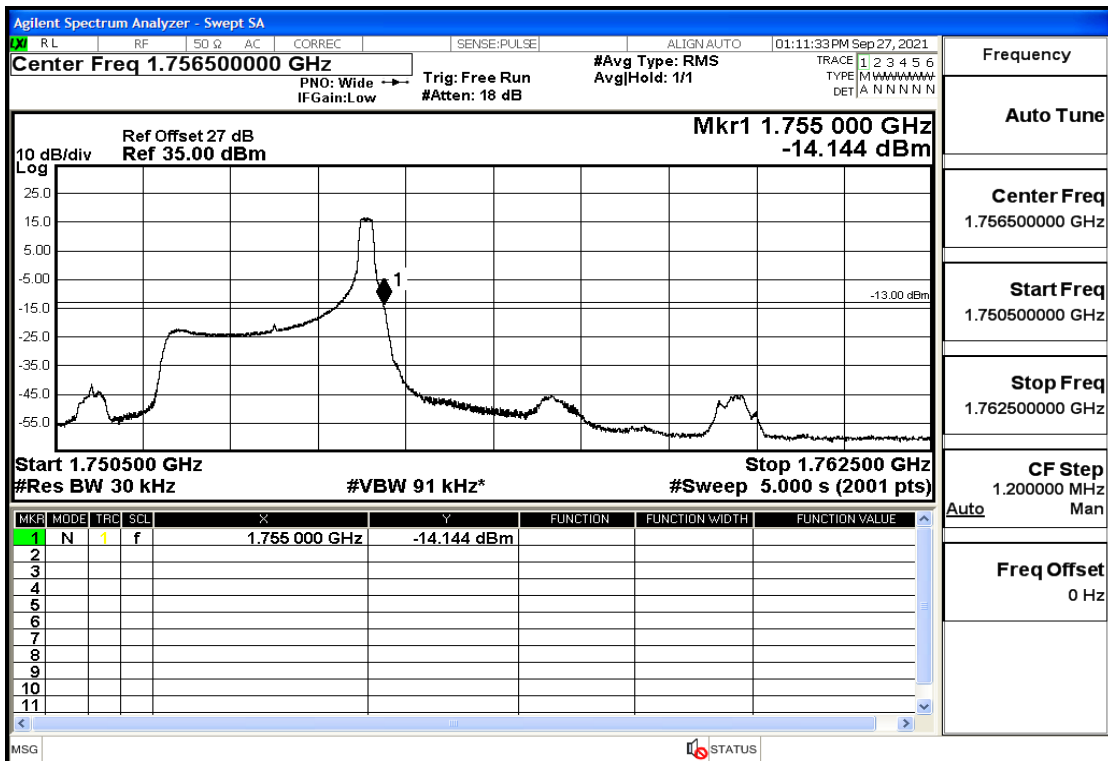

Band4-3-1753.5-QPSK-1#HIGH@Pass