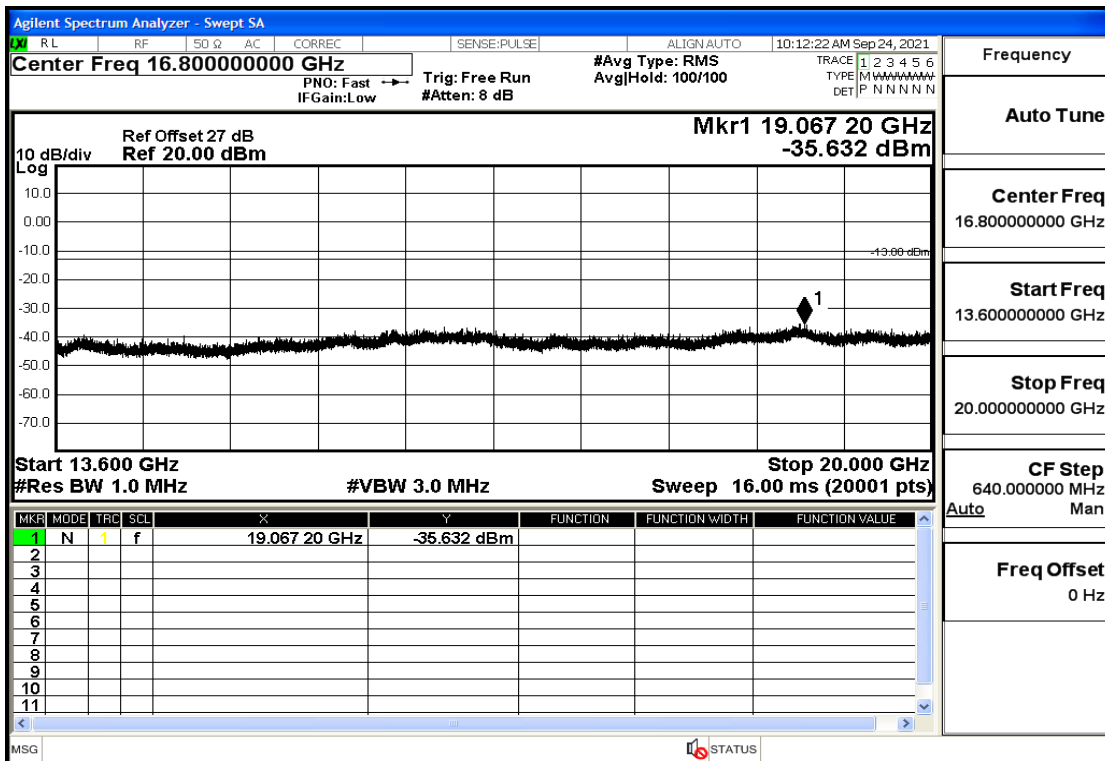

OB4-1.4-1710.7-QPSK-1#HIGH@13.6GHz-20GHz@Pass