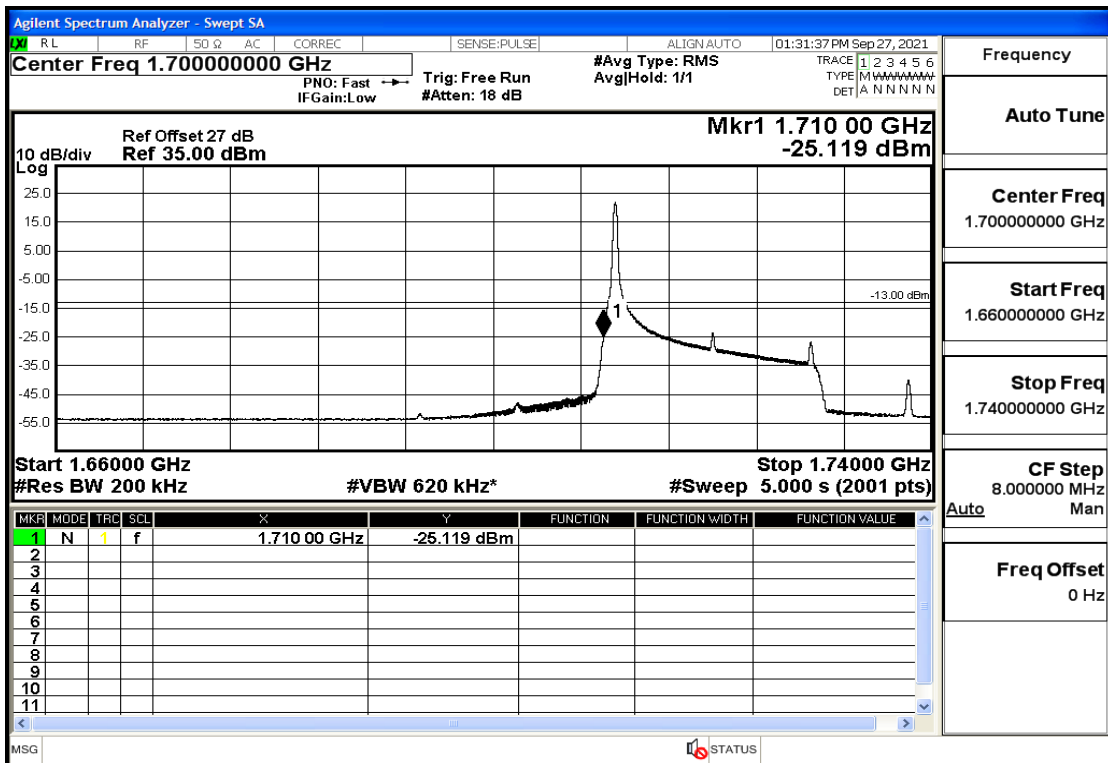

Band4-20-1720-16QAM-1#LOW@Pass