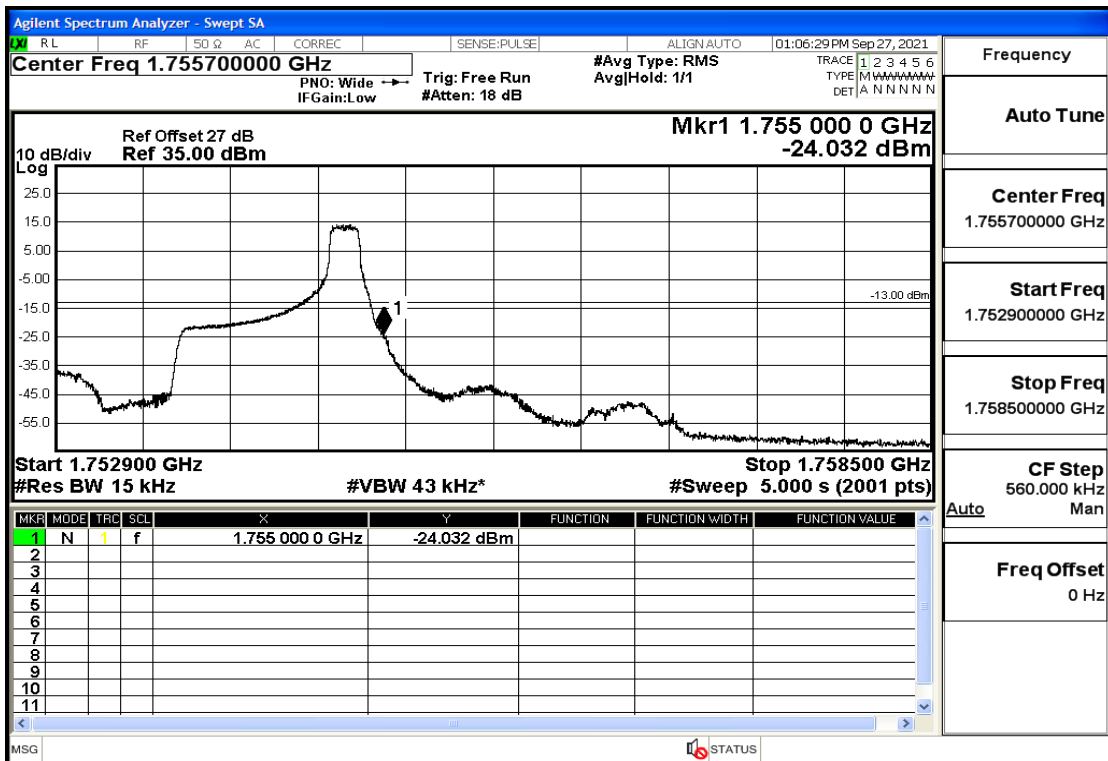

Band4-1.4-1754.3-QPSK-1#HIGH@Pass