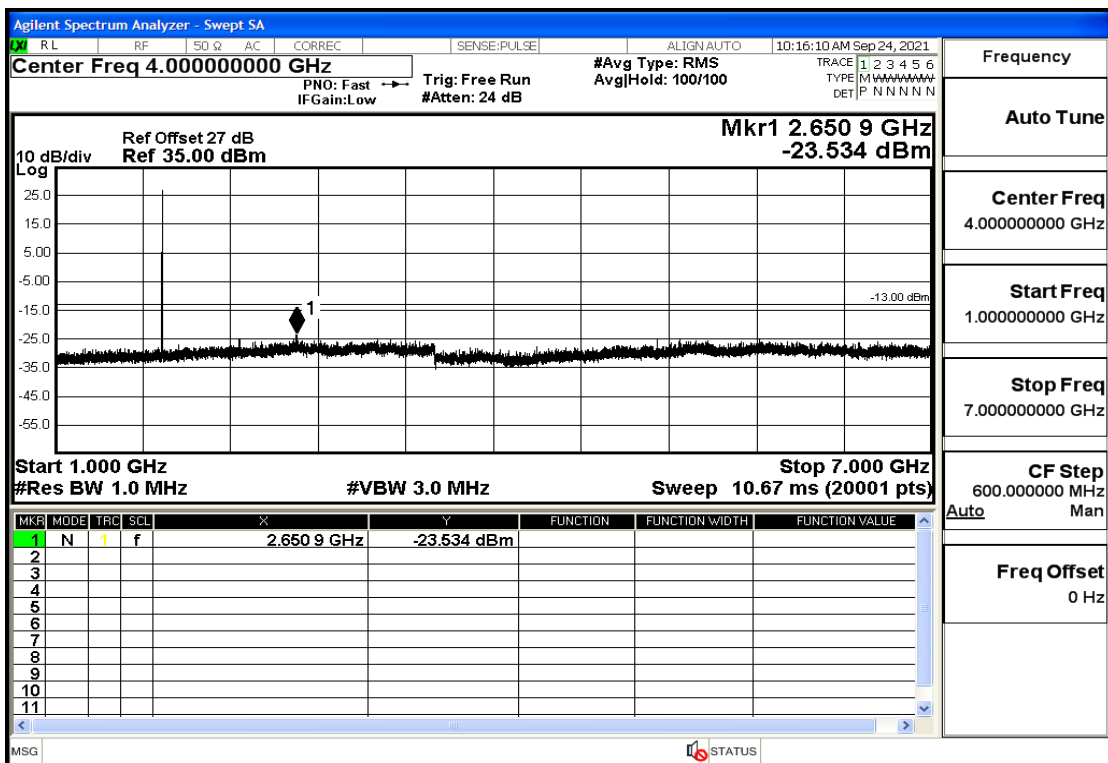

OB4-1.4-1732.5-QPSK-1#HIGH@1GHz-7GHz@Pass