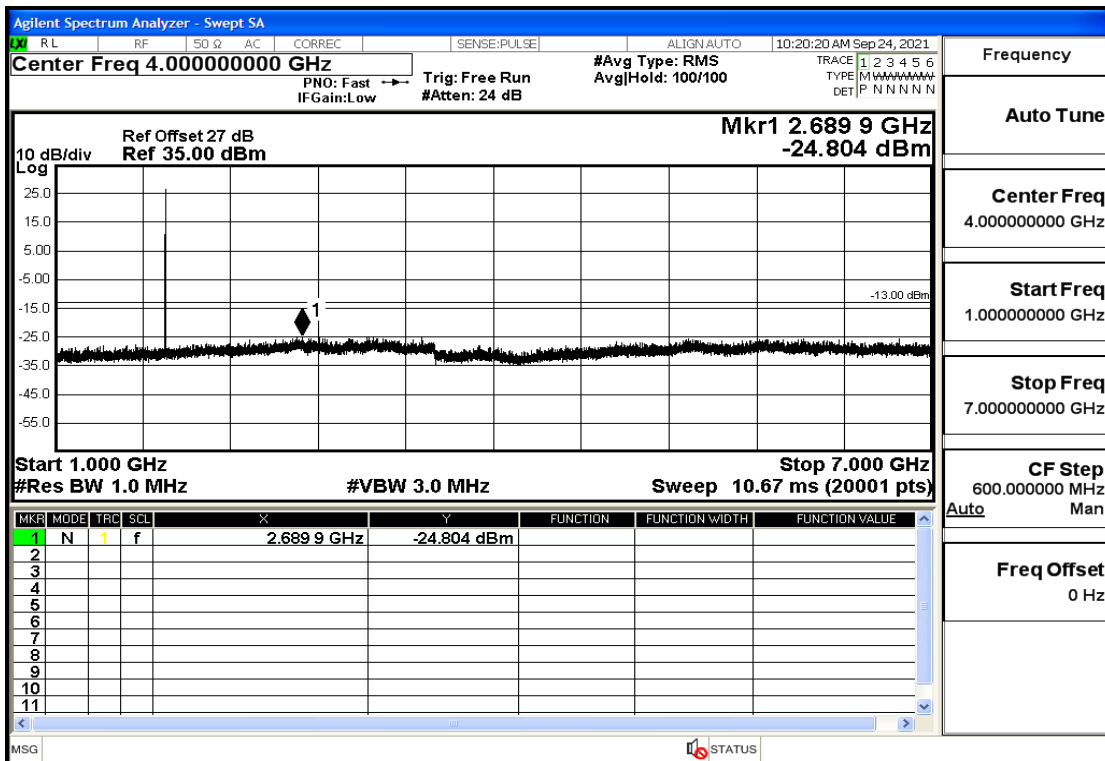

OB4-1.4-1754.3-QPSK-1#HIGH@1GHz-7GHz@Pass