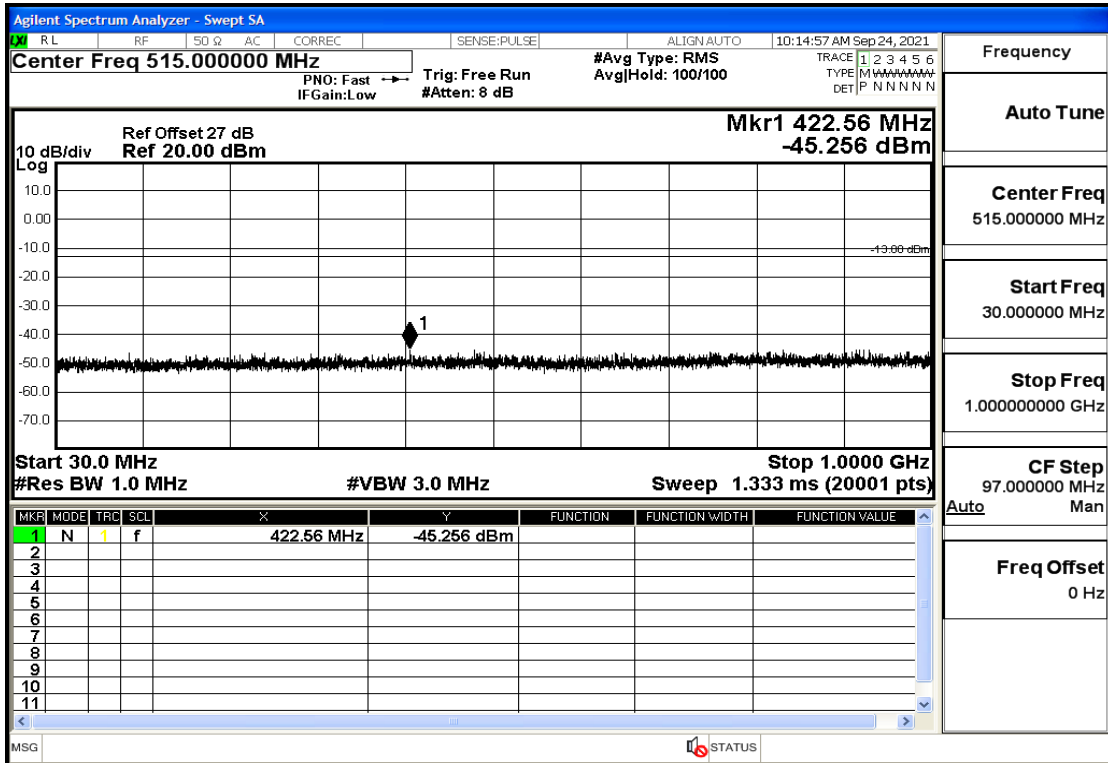

OB4-1.4-1732.5-QPSK-1#LOW@30mHz-1GHz@Pass