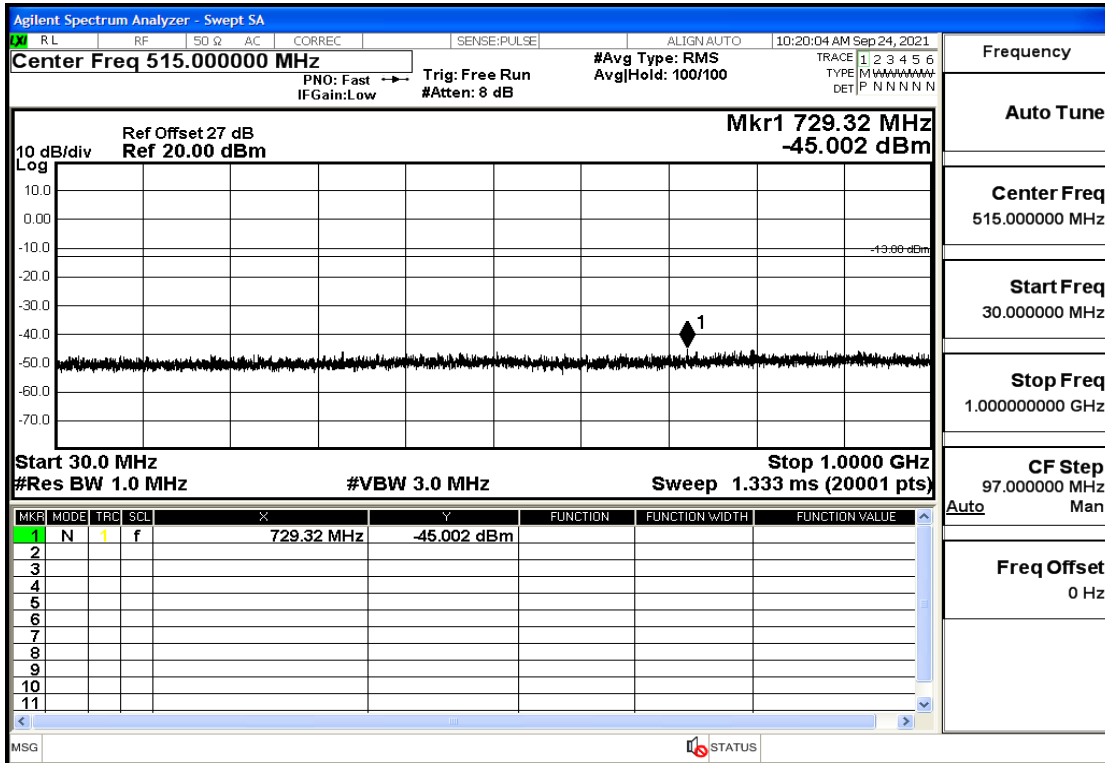

OB4-1.4-1754.3-QPSK-1#HIGH@30mHz-1GHz@Pass