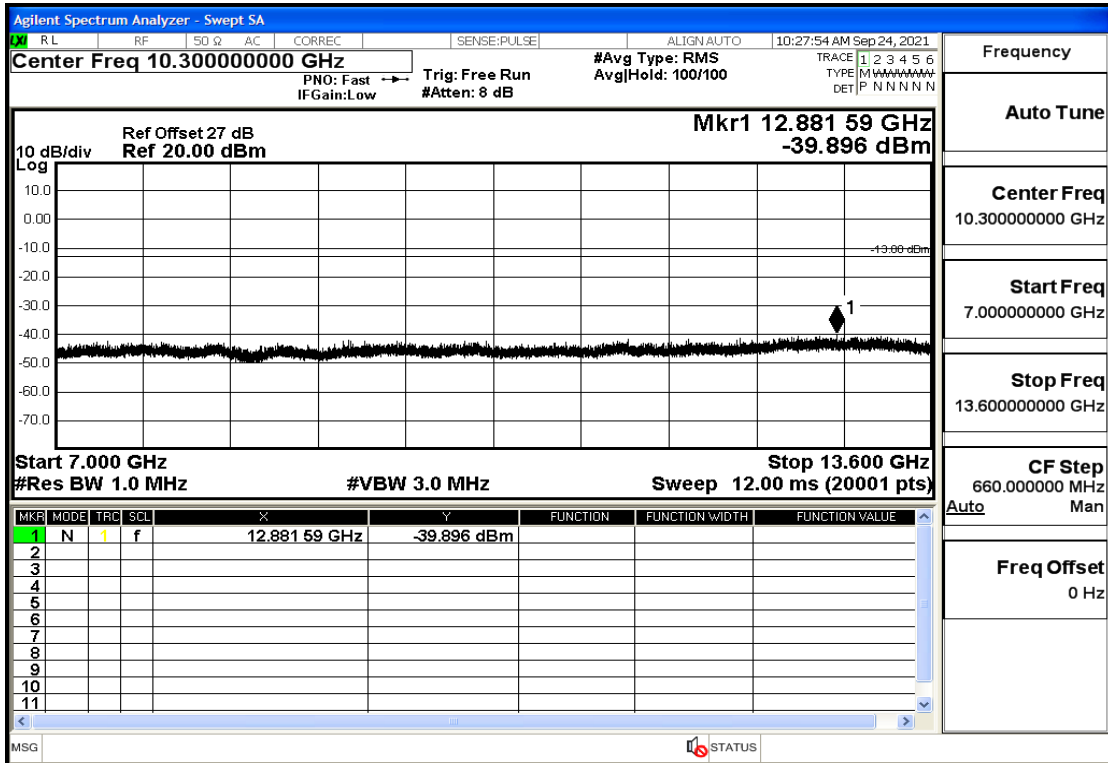

OB4-3-1732.5-QPSK-1#LOW@7GHz-13.6GHz@Pass