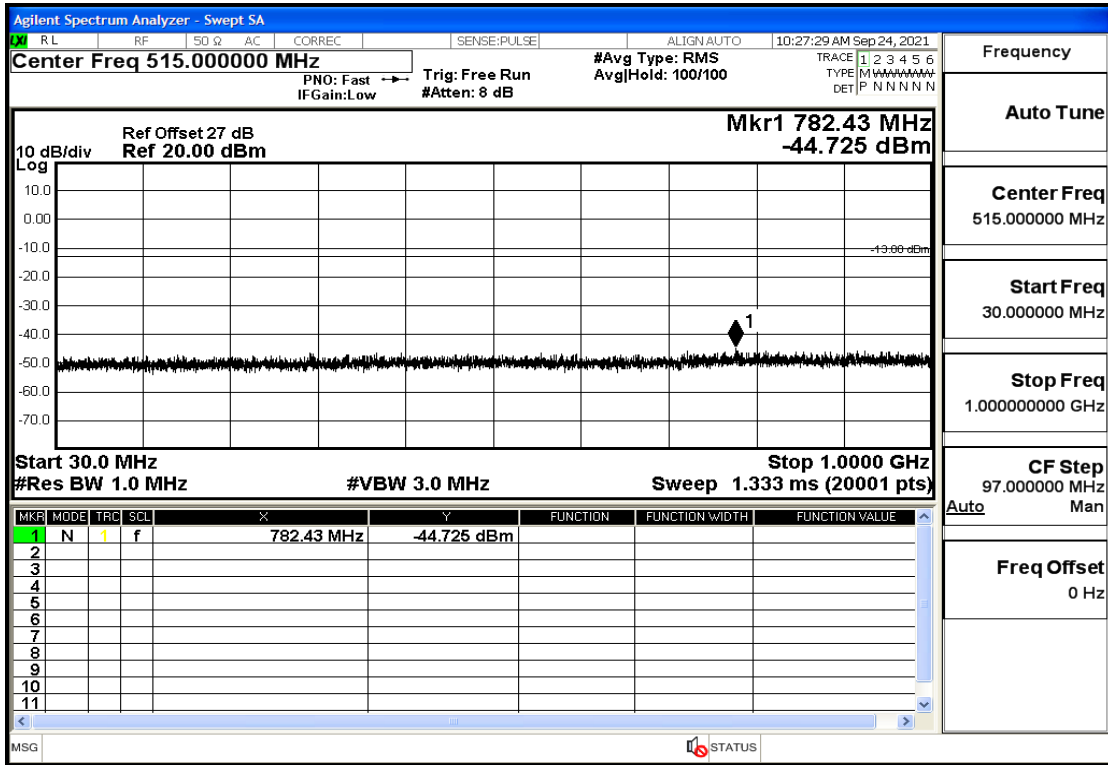

OB4-3-1732.5-QPSK-1#LOW@30mHz-1GHz@Pass