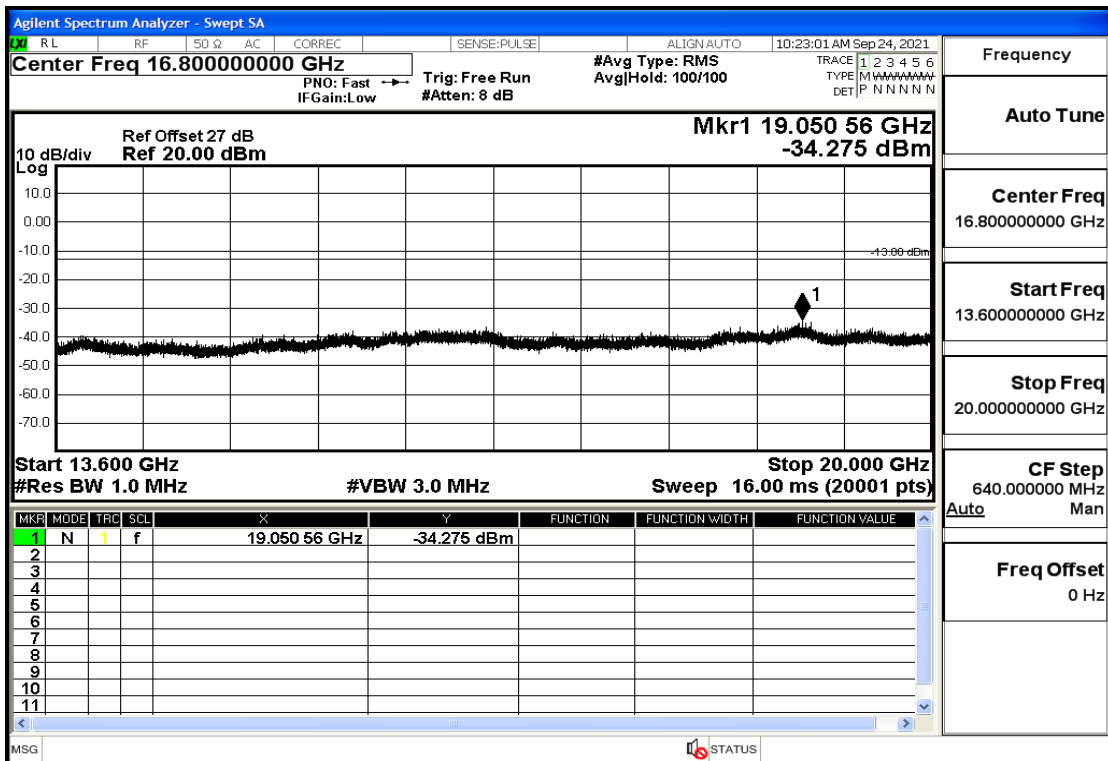

OB4-3-1711.5-QPSK-15#0@13.6GHz-20GHz@Pass