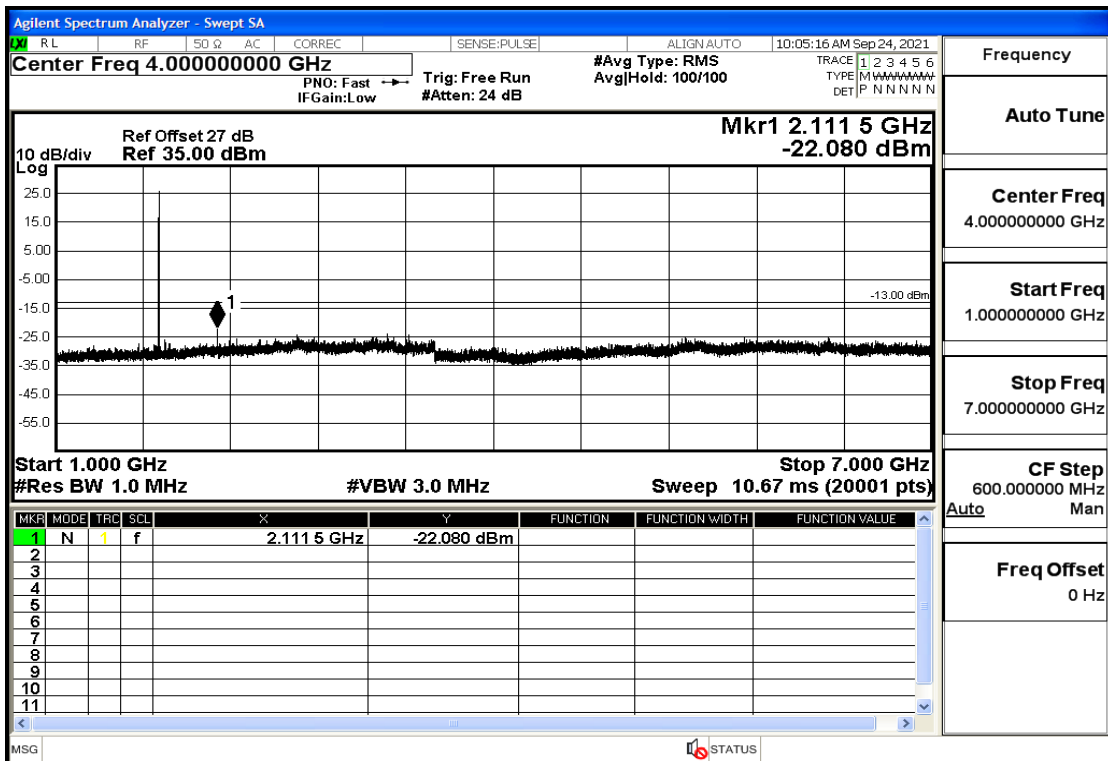

OB4-1.4-1710.7-QPSK-1#LOW@1GHz-7GHz@Pass