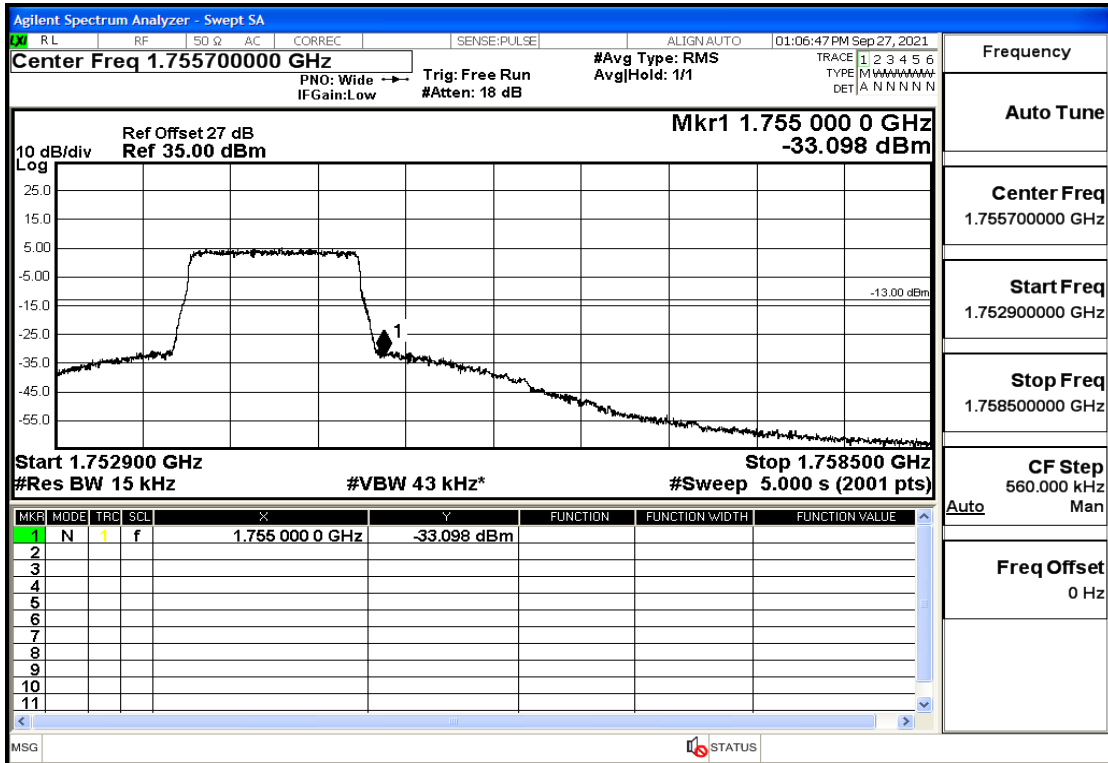

Band4-1.4-1754.3-16QAM-6#LOW@Pass