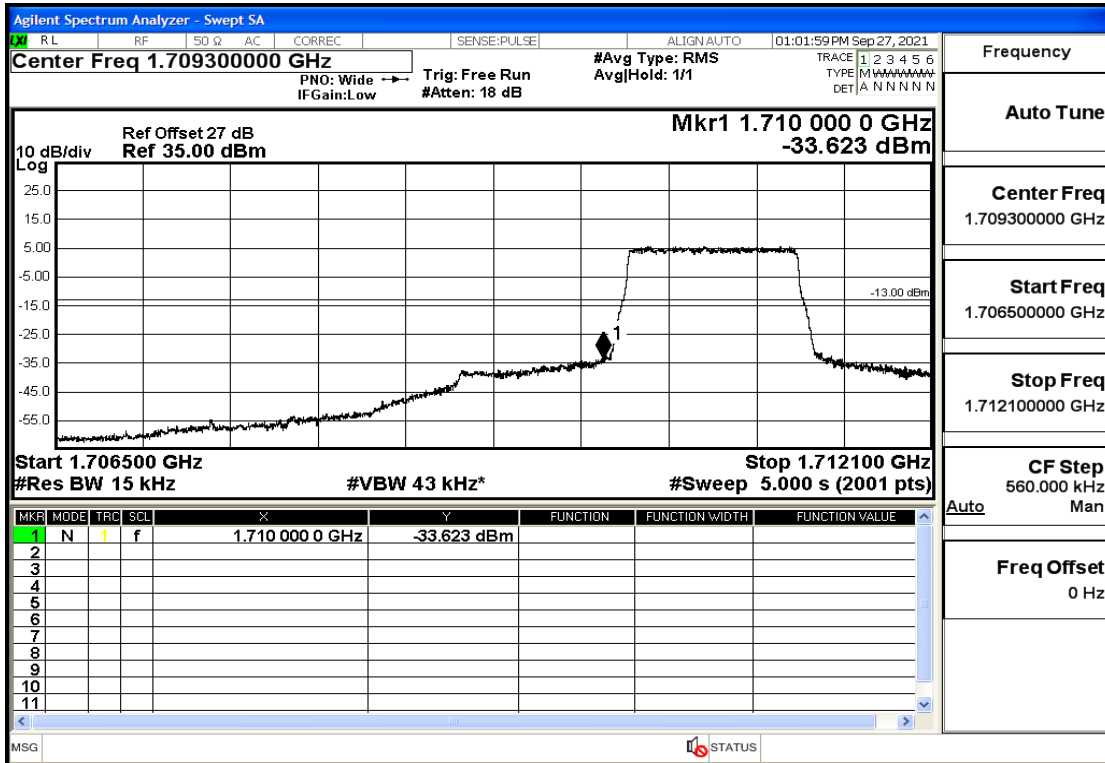

Band4-1.4-1710.7-QPSK-6#LOW@Pass