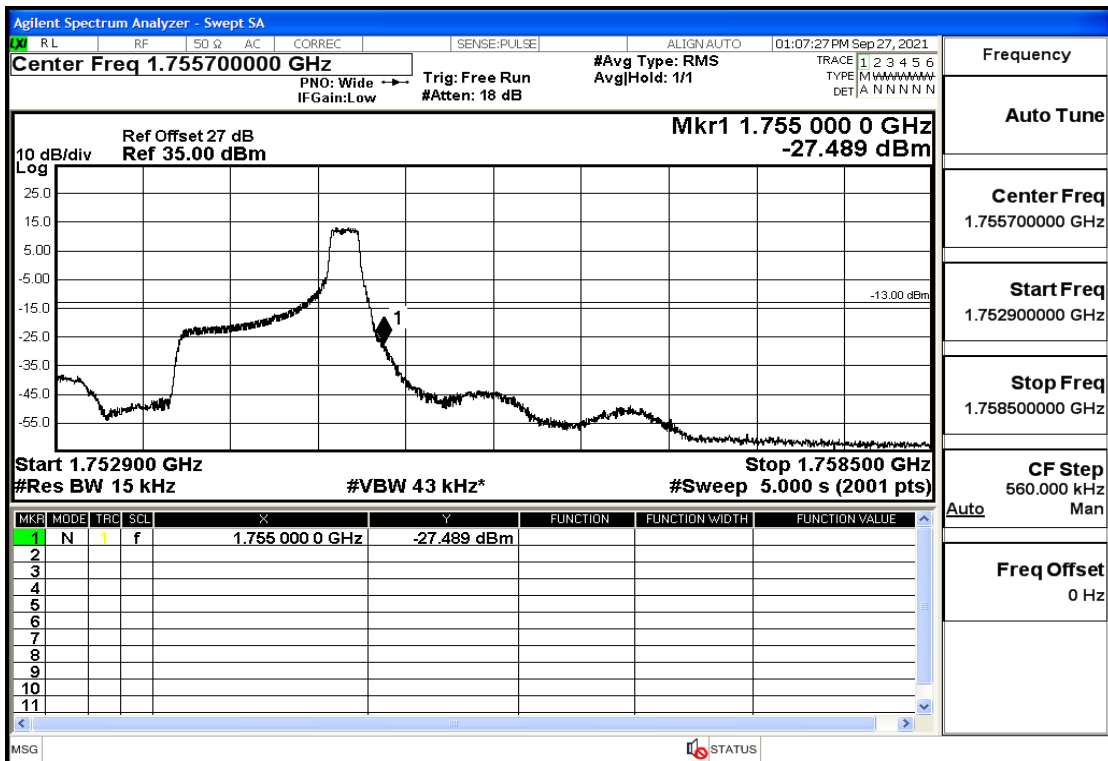

Band4-1.4-1754.3-16QAM-1#HIGH@Pass