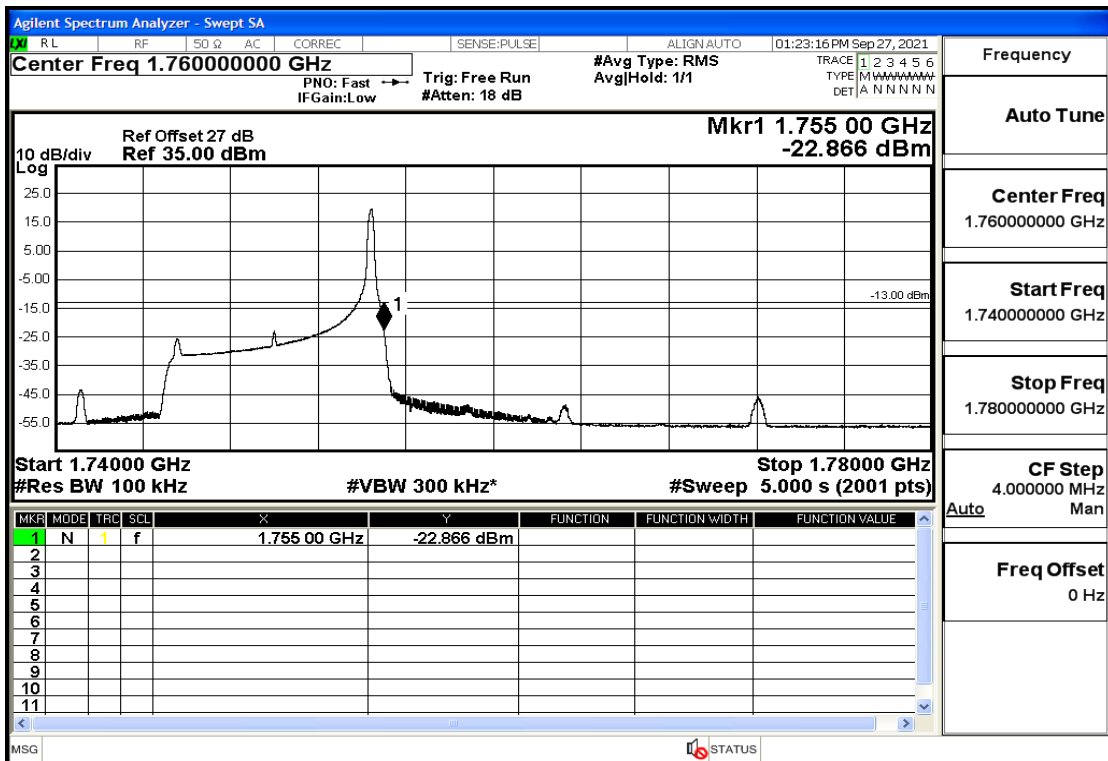

Band4-10-1750-16QAM-1#HIGH@Pass