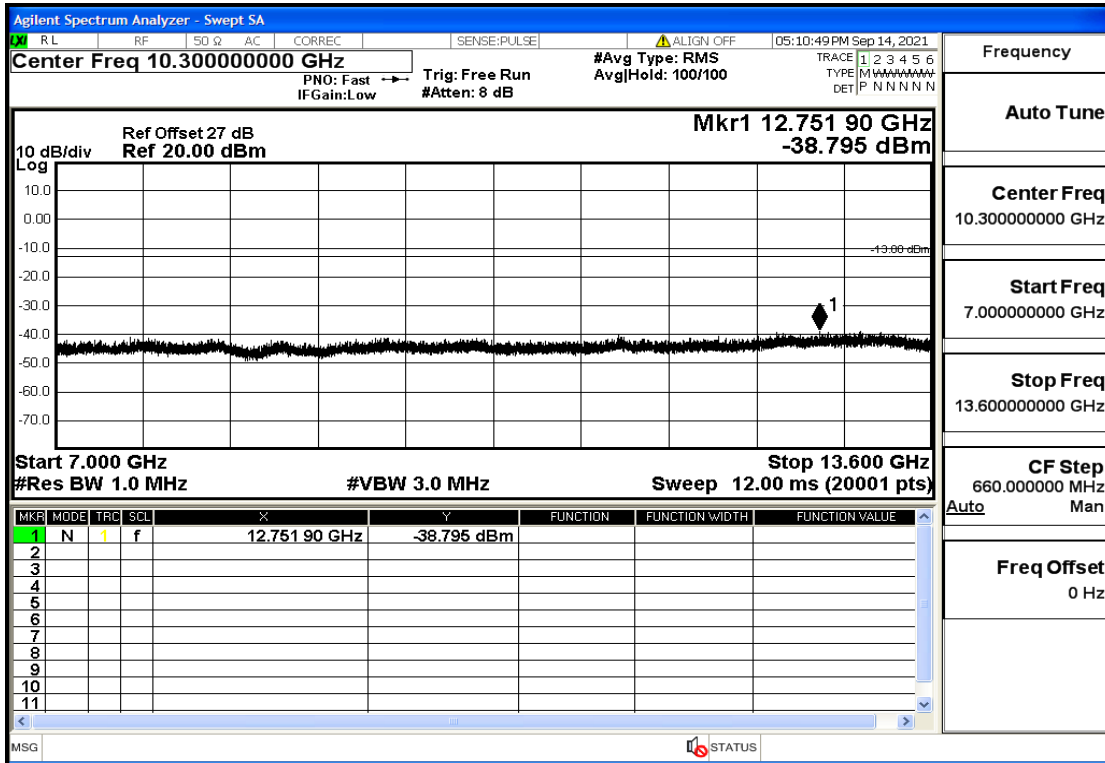

OB2-5-1907.5-QPSK-25#LOW@7GHz-13.6GHz@Pass