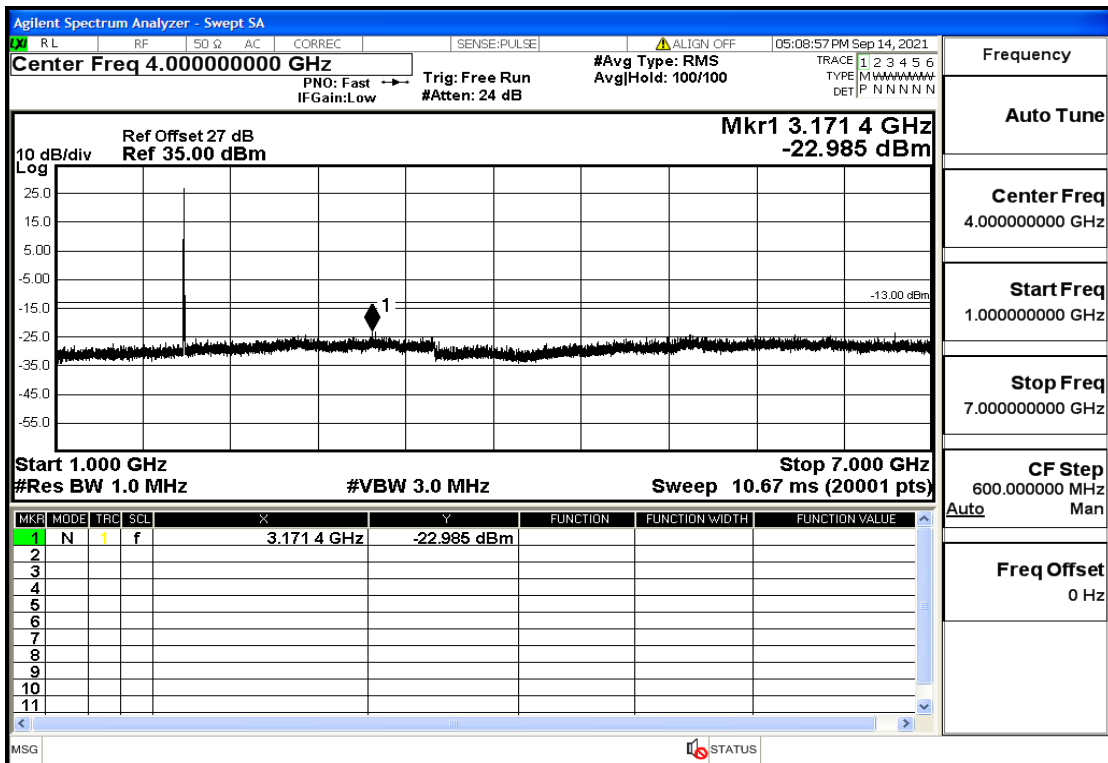

OB2-5-1880-QPSK-1#LOW@13.6GHz-20GHz@Pass

OB2-5-1880-QPSK-1#HIGH@30mHz-1GHz@Pass

OB2-5-1880-QPSK-1#HIGH@1GHz-7GHz@Pass

OB2-5-1880-QPSK-1#HIGH@7GHz-13.6GHz@Pass

OB2-5-1880-QPSK-1#HIGH@13.6GHz-20GHz@Pass

OB2-5-1907.5-QPSK-25#LOW@30MHz-1GHz@Pass