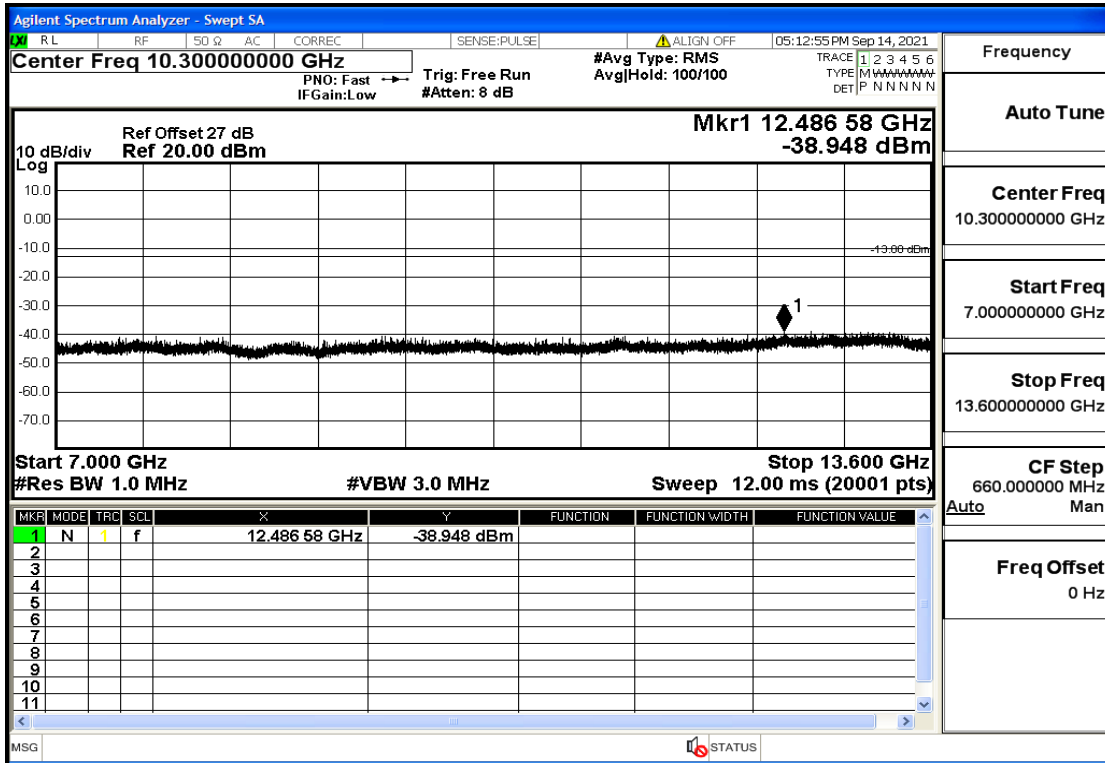

OB2-5-1907.5-QPSK-1#LOW@7GHz-13.6GHz@Pass

OB2-5-1907.5-QPSK-1#LOW@13.6GHz-20GHz@Pass

OB2-5-1907.5-QPSK-1#HIGH@30mHz-1GHz@Pass

OB2-5-1907.5-QPSK-1#HIGH@1GHz-7GHz@Pass

OB2-5-1907.5-QPSK-1#HIGH@7GHz-13.6GHz@Pass