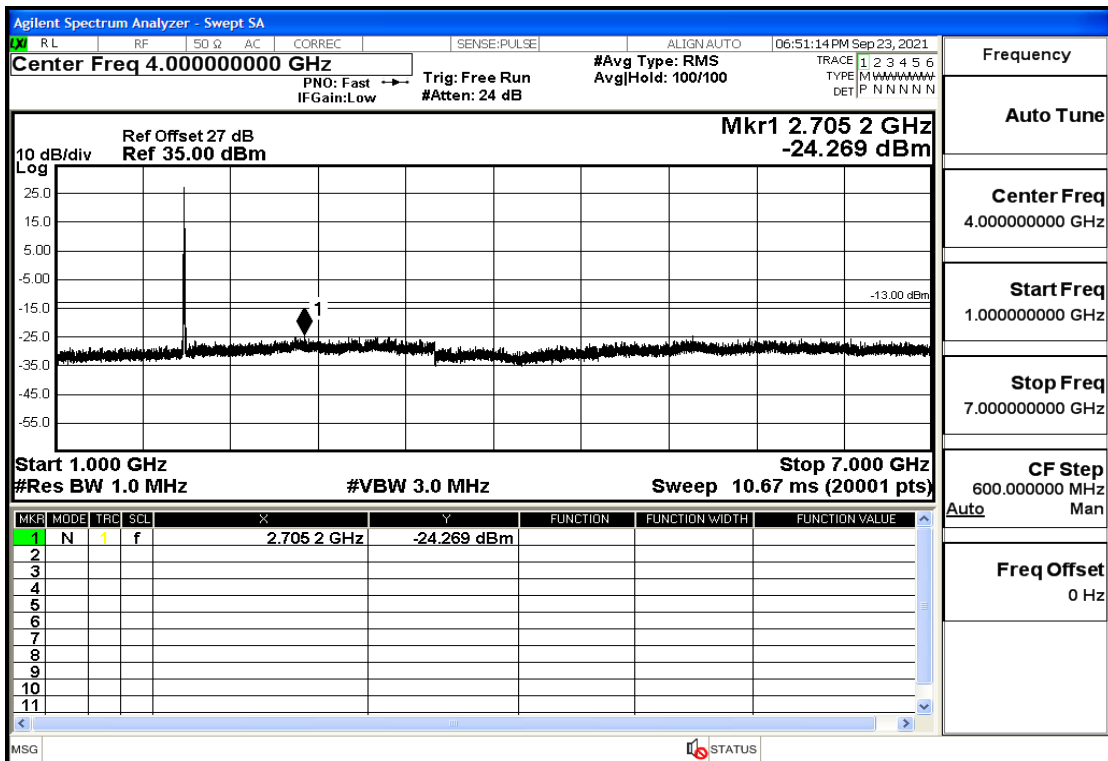

OB2-10-1880-QPSK-1#HIGH@1GHz-7GHz@Pass