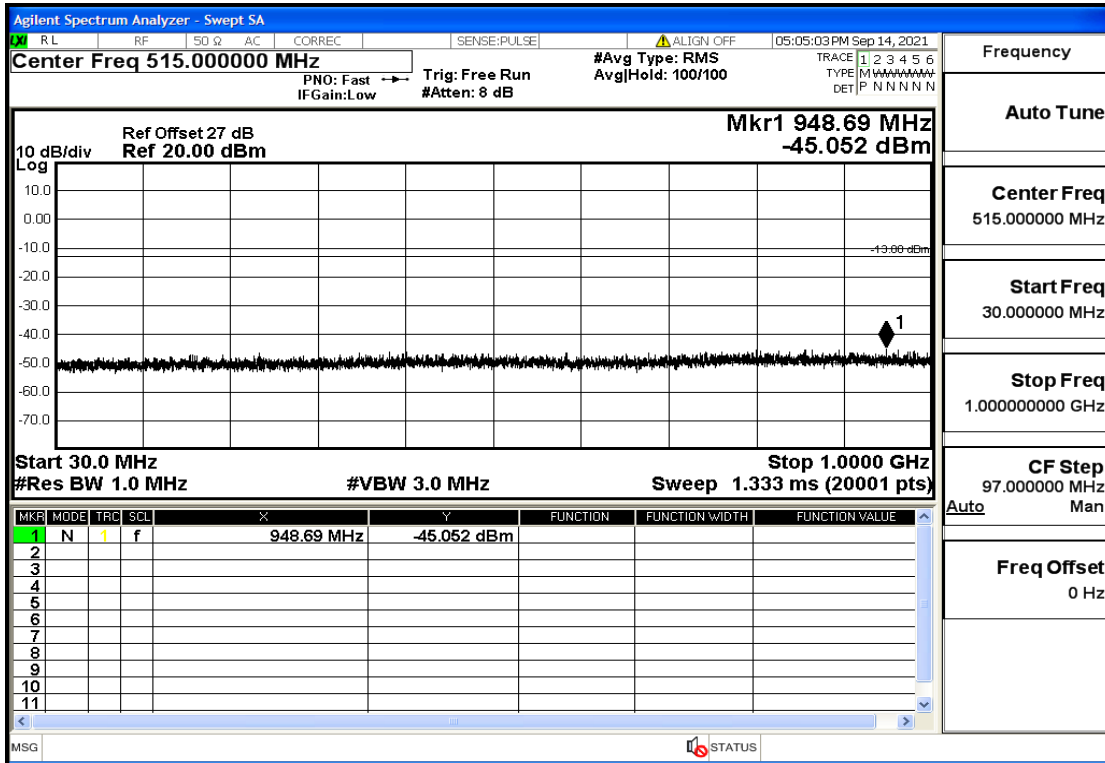

OB2-5-1852.5-QPSK-1#HIGH@30mHz-1GHz@Pass