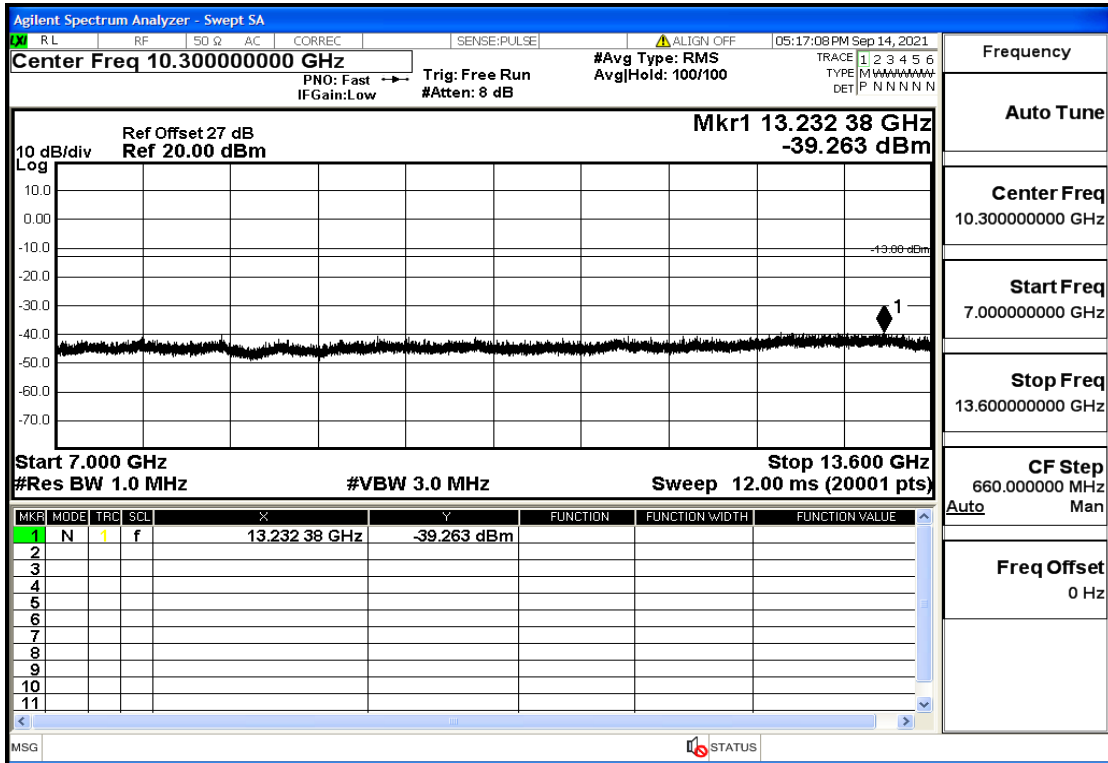

OB2-10-1855-QPSK-1#HIGH@7GHz-13.6GHz@Pass