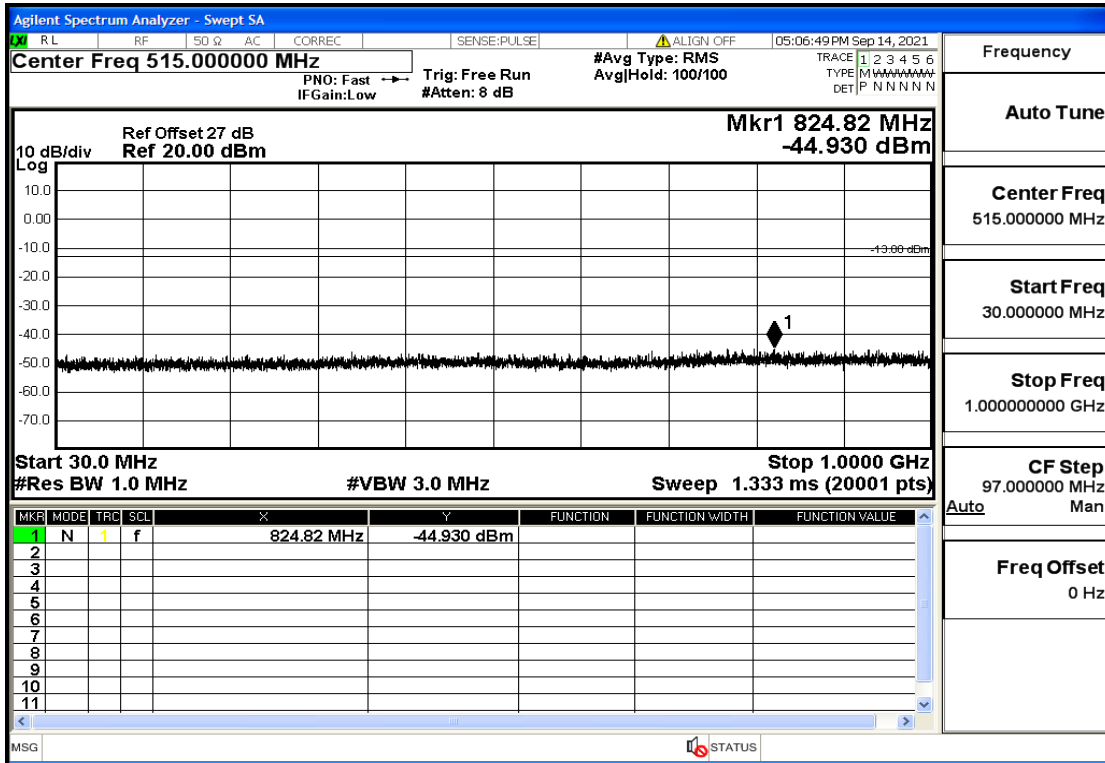

OB2-5-1852.5-QPSK-1#HIGH@30mHz-1GHz@Pass

OB2-5-1852.5-QPSK-1#HIGH@1GHz-7GHz@Pass

OB2-5-1852.5-QPSK-1#HIGH@7GHz-13.6GHz@Pass

OB2-5-1852.5-QPSK-1#HIGH@13.6GHz-20GHz@Pass

OB2-5-1880-QPSK-25#LOW@30mHz-1GHz@Pass