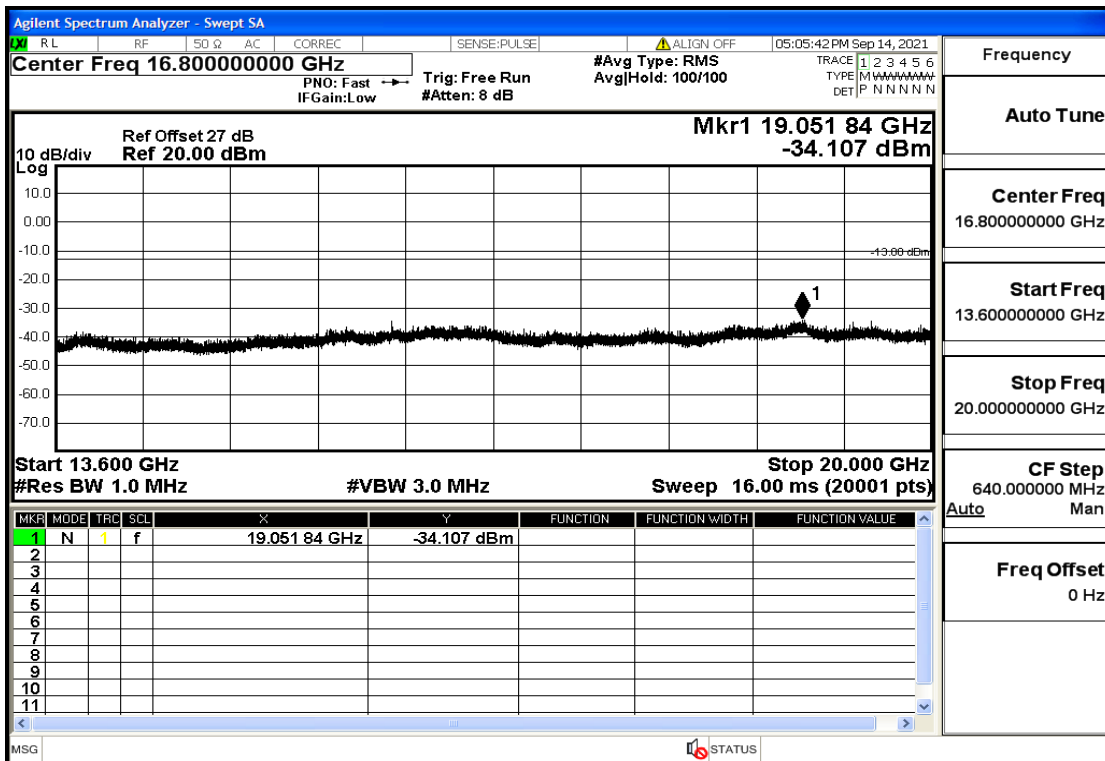

OB2-5-1852.5-QPSK-1#HIGH@30mHz-1GHz@Pass

OB2-5-1852.5-QPSK-1#HIGH@1GHz-7GHz@Pass

OB2-5-1852.5-QPSK-1#HIGH@7GHz-13.6GHz@Pass

OB2-5-1852.5-QPSK-1#HIGH@13.6GHz-20GHz@Pass

OB2-5-1880-QPSK-25#LOW@30mHz-1GHz@Pass