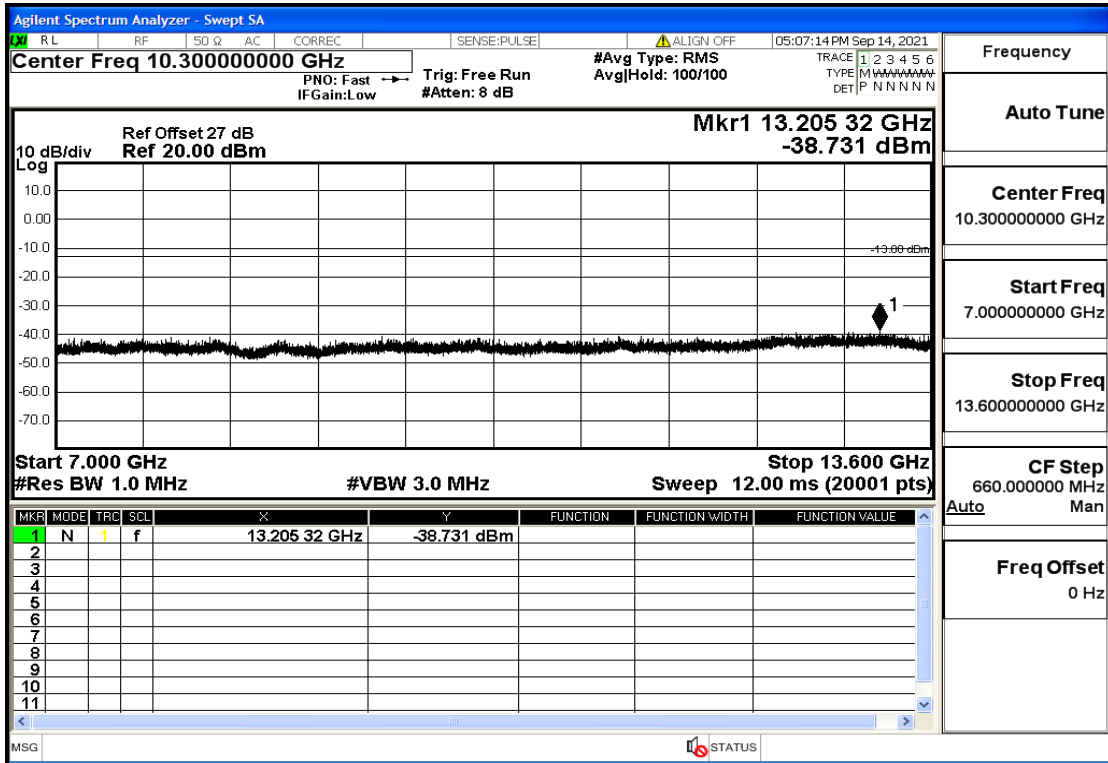

OB2-5-1880-QPSK-25#LOW@7GHz-13.6GHz@Pass