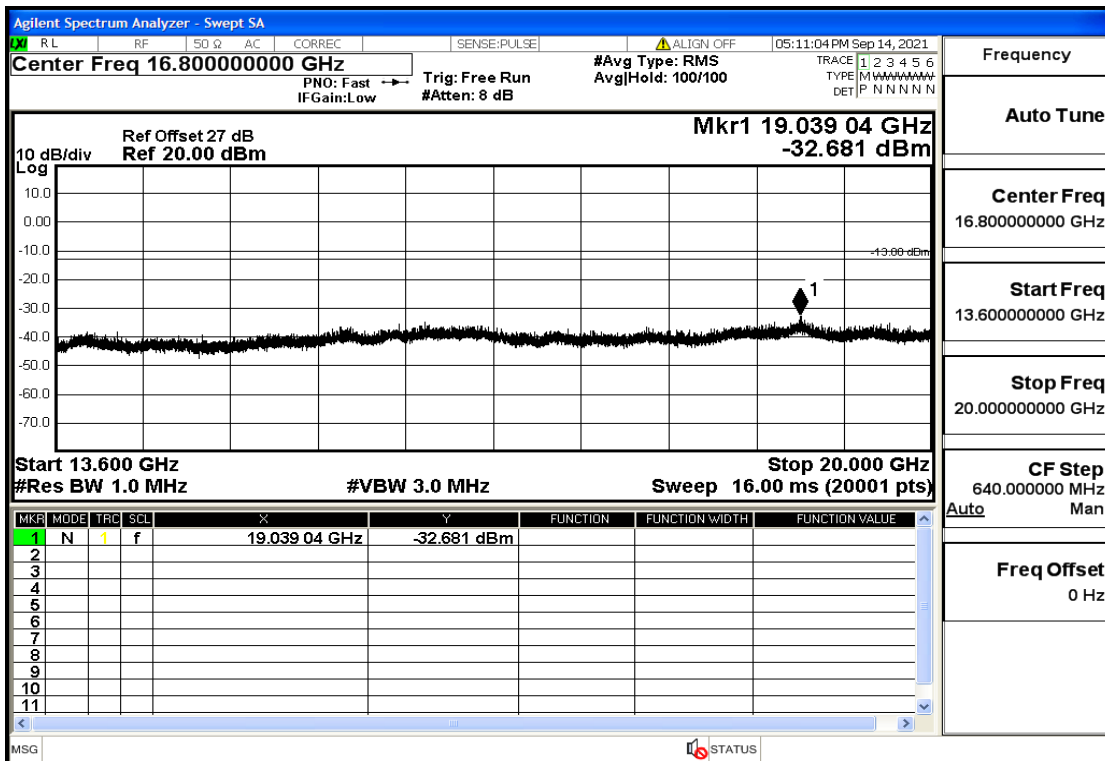

OB2-5-1907.5-QPSK-25#LOW@13.6GHz-20GHz@Pass