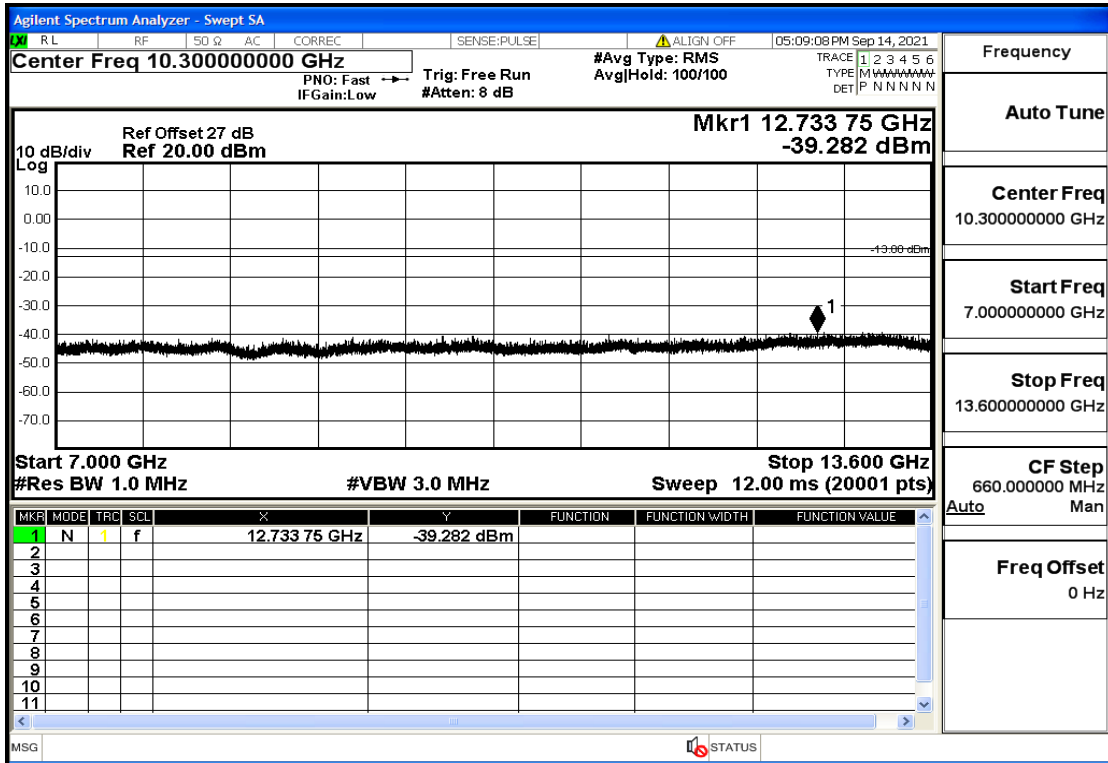

OB2-5-1880-QPSK-1#LOW@13.6GHz-20GHz@Pass

OB2-5-1880-QPSK-1#HIGH@30mHz-1GHz@Pass

OB2-5-1880-QPSK-1#HIGH@1GHz-7GHz@Pass

OB2-5-1880-QPSK-1#HIGH@7GHz-13.6GHz@Pass

OB2-5-1880-QPSK-1#HIGH@13.6GHz-20GHz@Pass

OB2-5-1907.5-QPSK-25#LOW@30MHz-1GHz@Pass