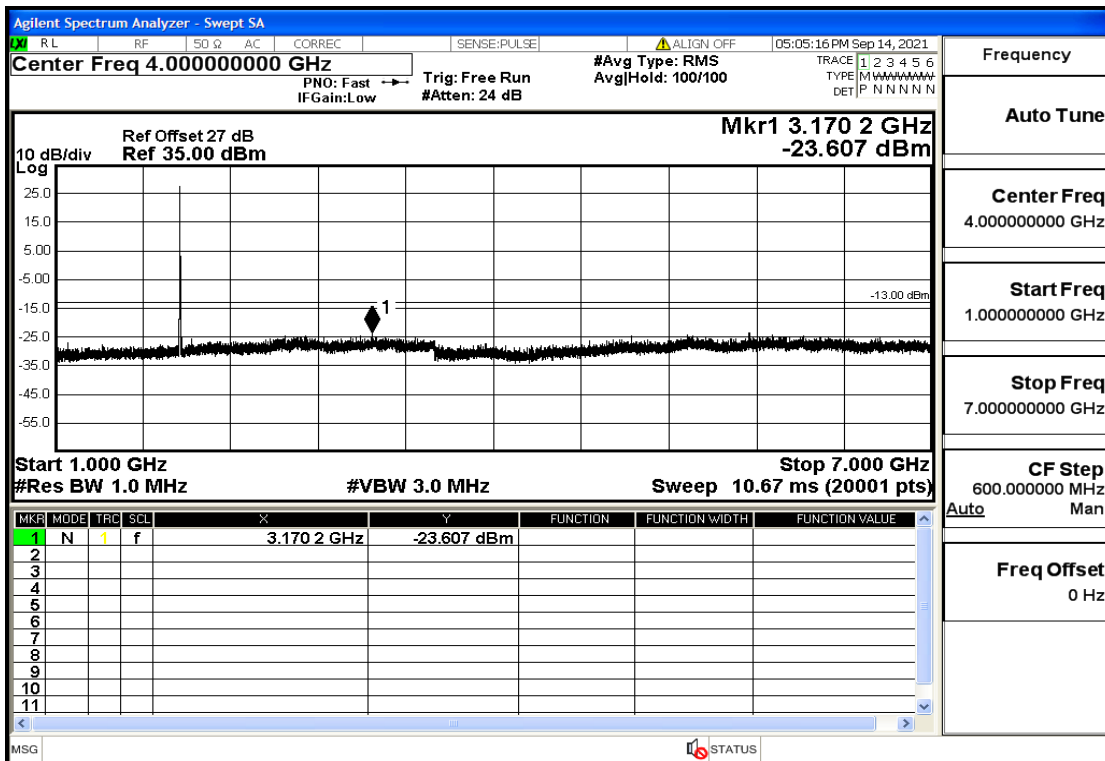

OB2-5-1852.5-QPSK-1#HIGH@1GHz-7GHz@Pass