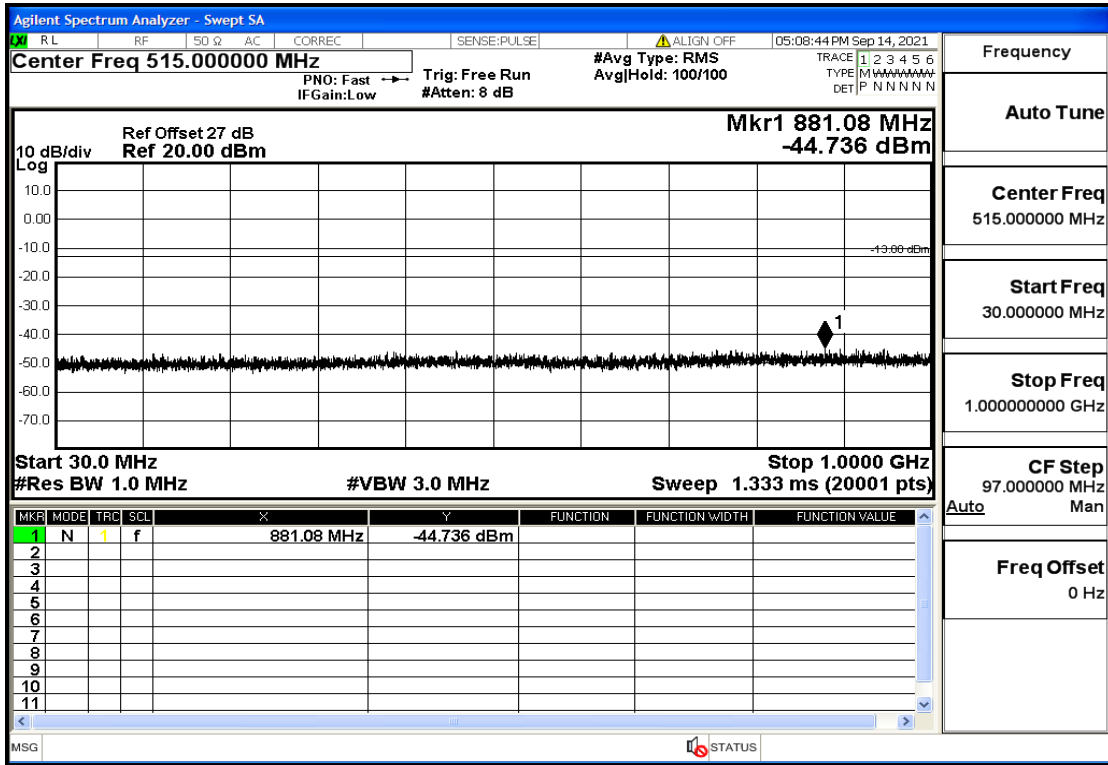

OB2-5-1880-QPSK-1#HIGH@30mHz-1GHz@Pass