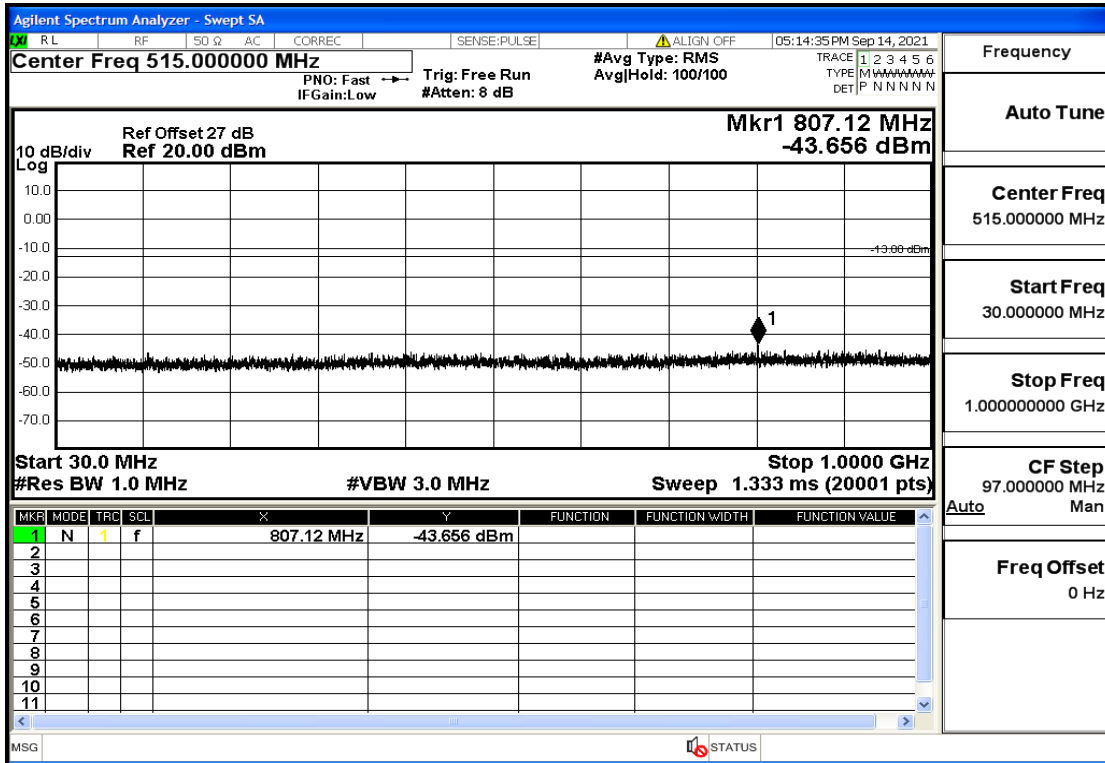

OB2-10-1855-QPSK-50#LOW@30mHz-1GHz@Pass