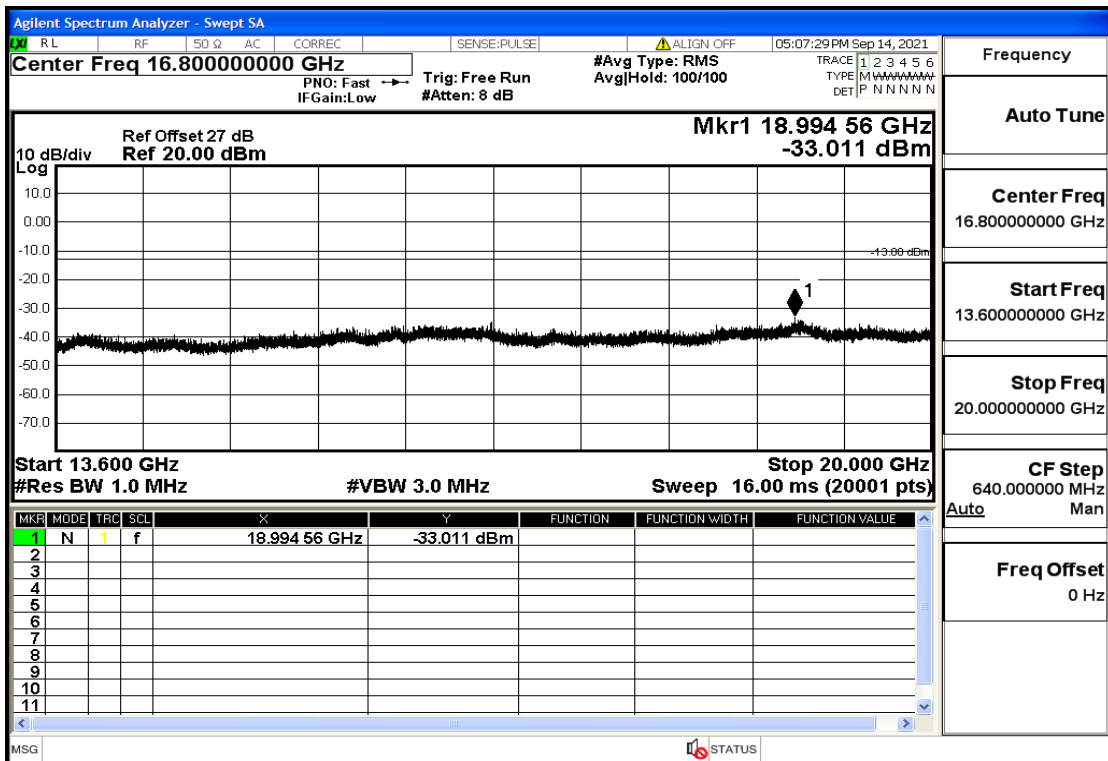

OB2-5-1880-QPSK-25#LOW@13.6GHz-20GHz@Pass