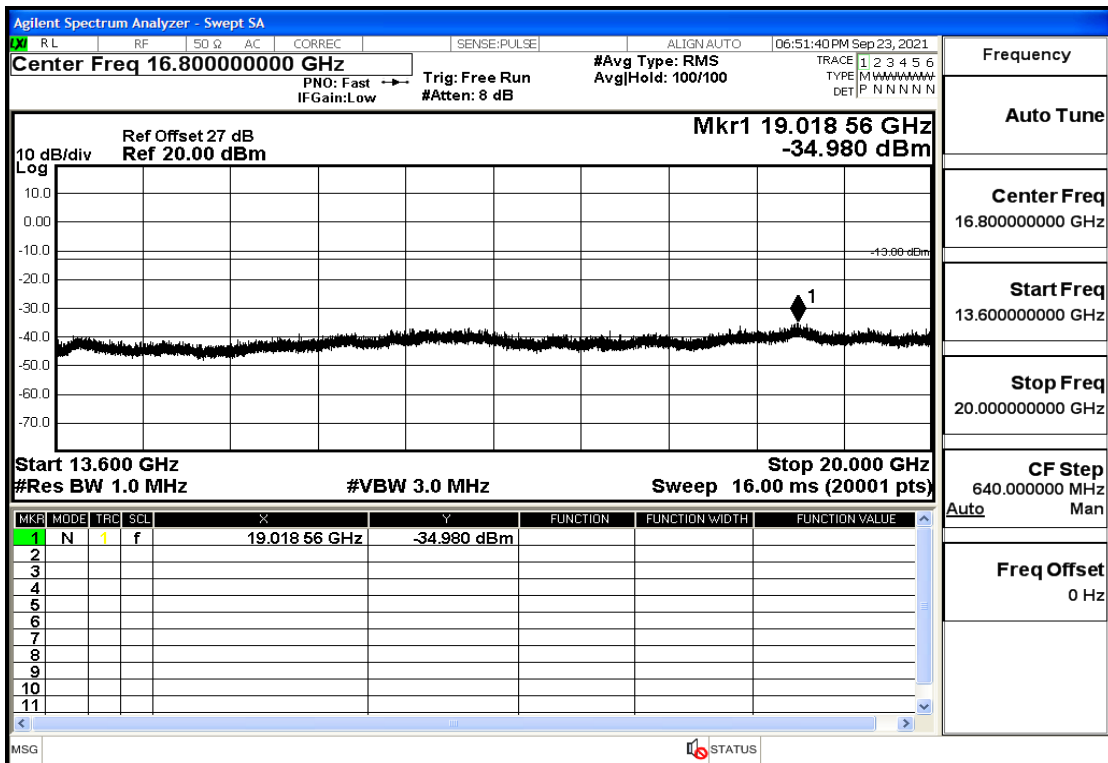

OB2-10-1880-QPSK-1#HIGH@13.6GHz-20GHz@Pass