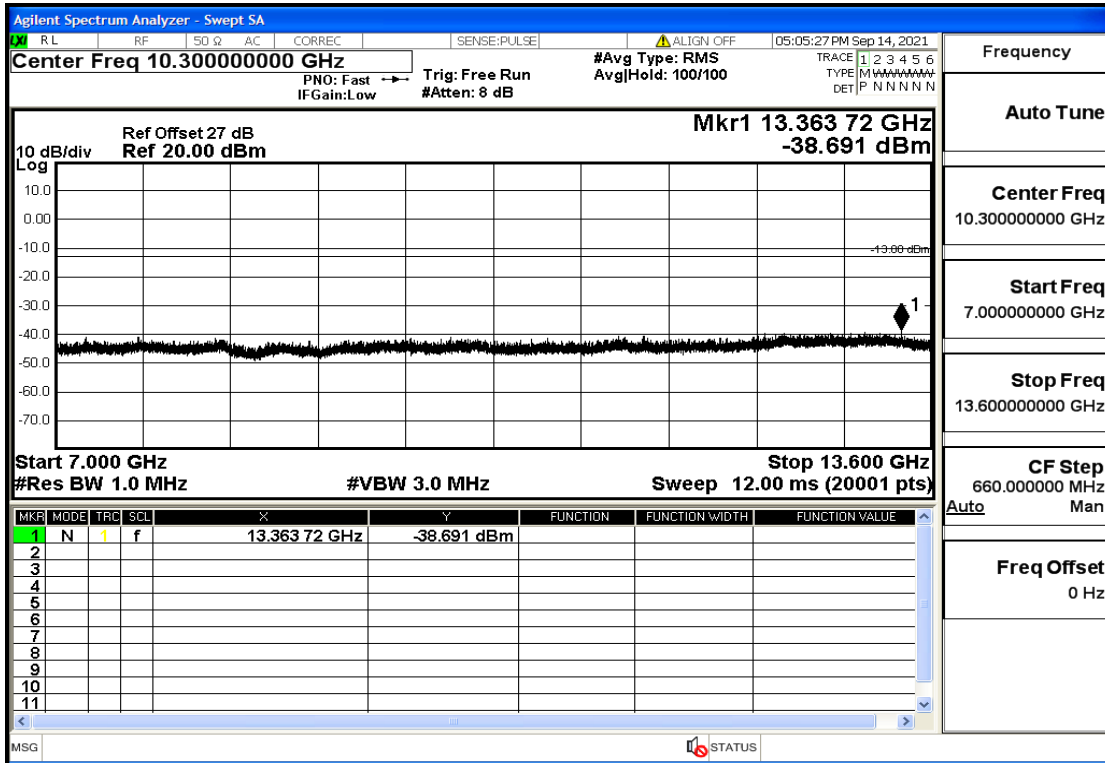

OB2-5-1852.5-QPSK-1#HIGH@7GHz-13.6GHz@Pass