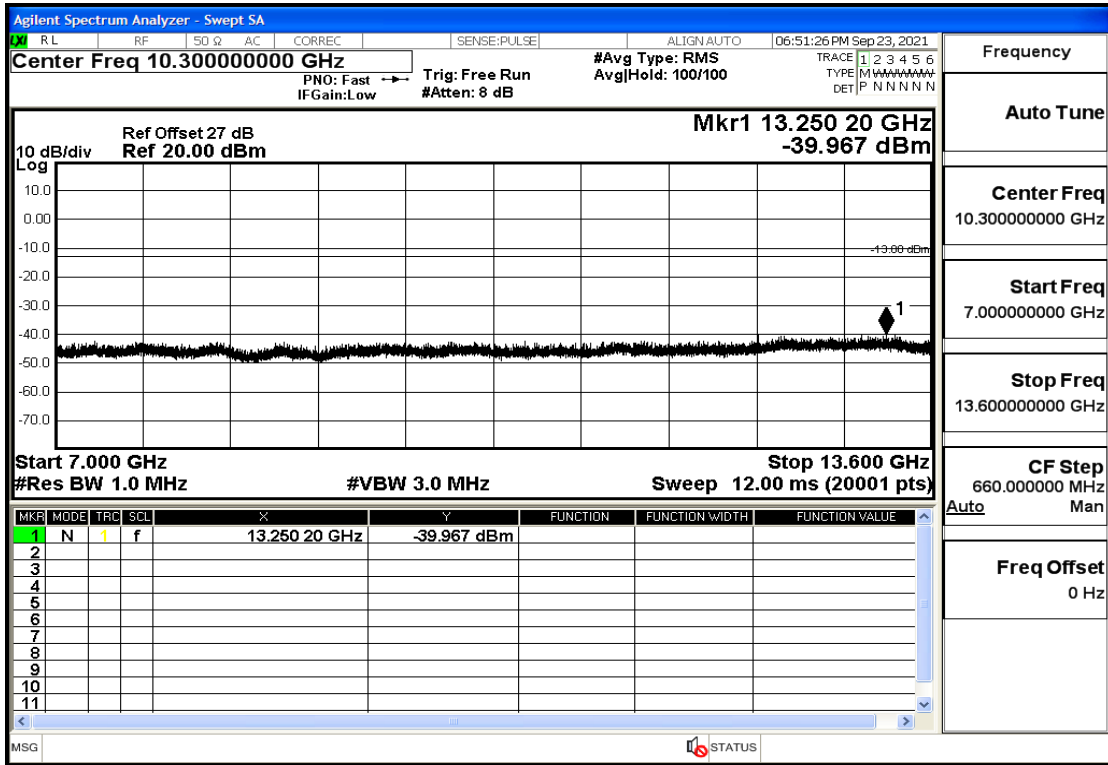

OB2-10-1880-QPSK-1#HIGH@7GHz-13.6GHz@Pass