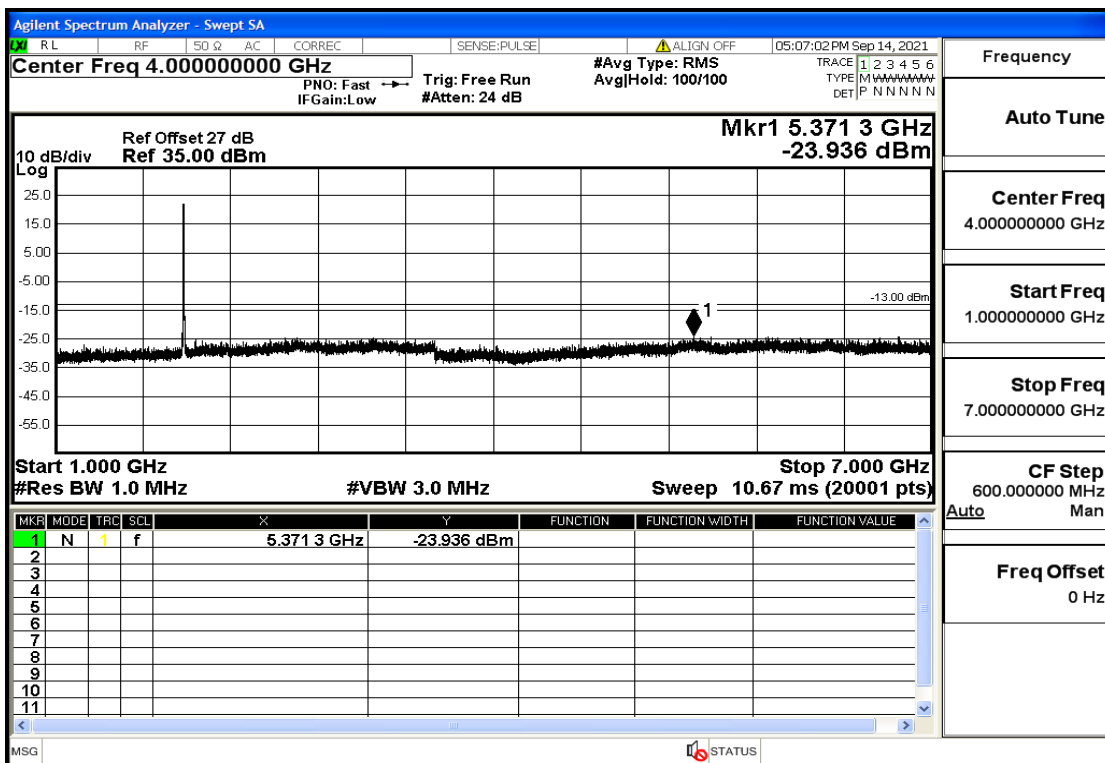

OB2-5-1880-QPSK-25#LOW@1GHz-7GHz@Pass