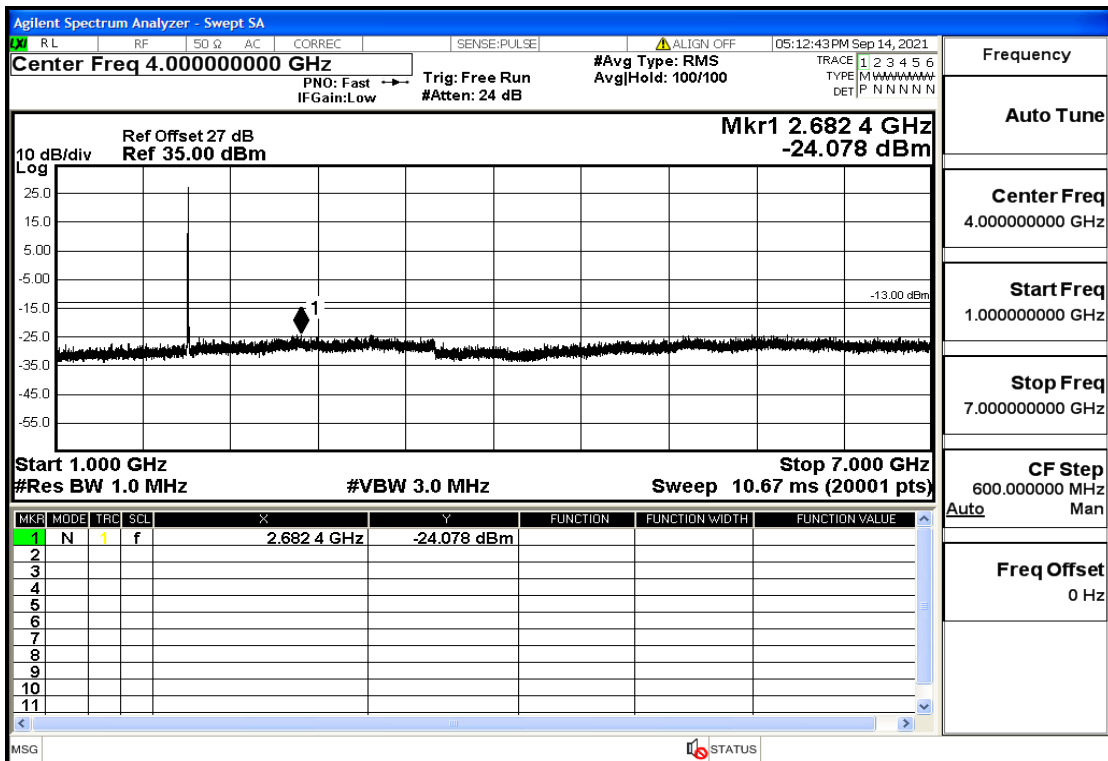

OB2-5-1907.5-QPSK-1#LOW@7GHz-13.6GHz@Pass

OB2-5-1907.5-QPSK-1#LOW@13.6GHz-20GHz@Pass

OB2-5-1907.5-QPSK-1#HIGH@30mHz-1GHz@Pass

OB2-5-1907.5-QPSK-1#HIGH@1GHz-7GHz@Pass

OB2-5-1907.5-QPSK-1#HIGH@7GHz-13.6GHz@Pass