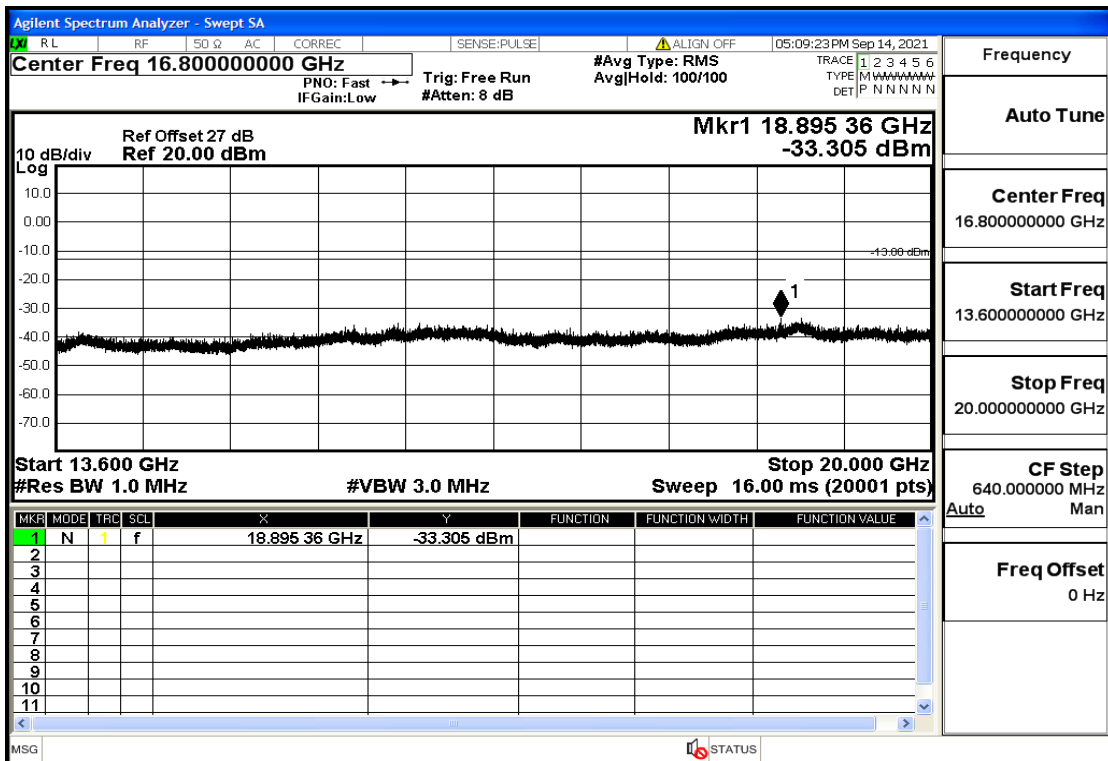

OB2-5-1880-QPSK-1#LOW@13.6GHz-20GHz@Pass

OB2-5-1880-QPSK-1#HIGH@30mHz-1GHz@Pass

OB2-5-1880-QPSK-1#HIGH@1GHz-7GHz@Pass

OB2-5-1880-QPSK-1#HIGH@7GHz-13.6GHz@Pass

OB2-5-1880-QPSK-1#HIGH@13.6GHz-20GHz@Pass

OB2-5-1907.5-QPSK-25#LOW@30MHz-1GHz@Pass