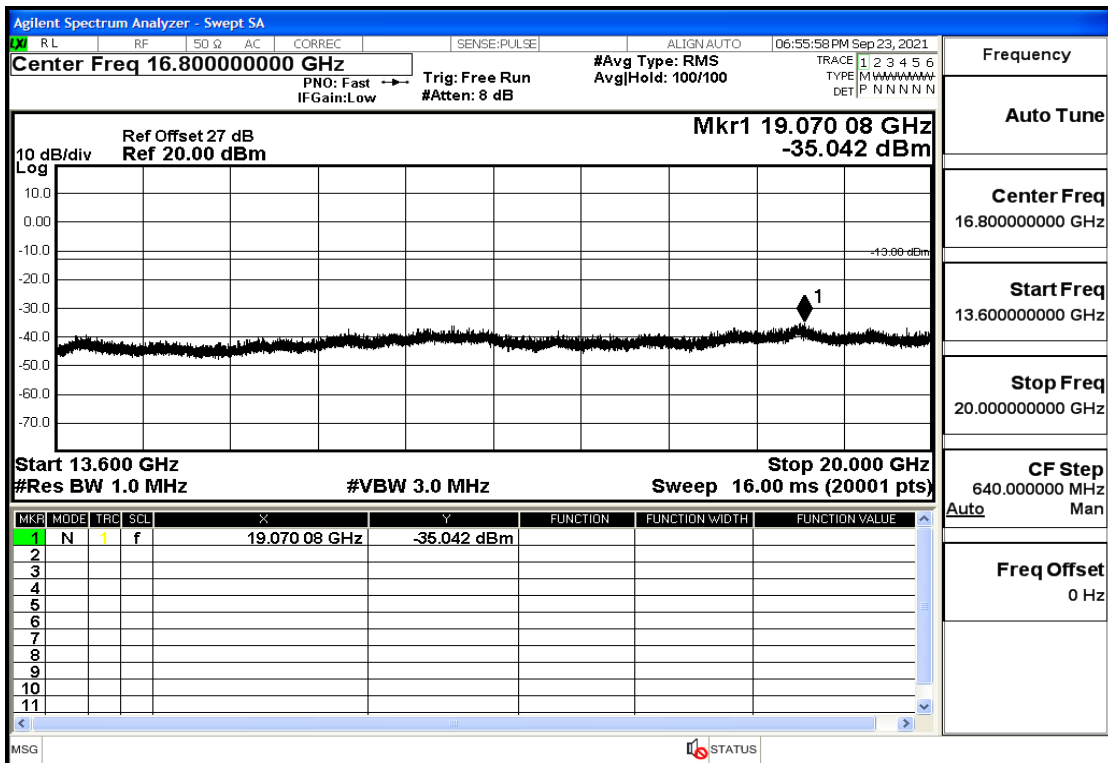

OB2-10-1905-QPSK-1#HIGH@13.6GHz-20GHz@Pass