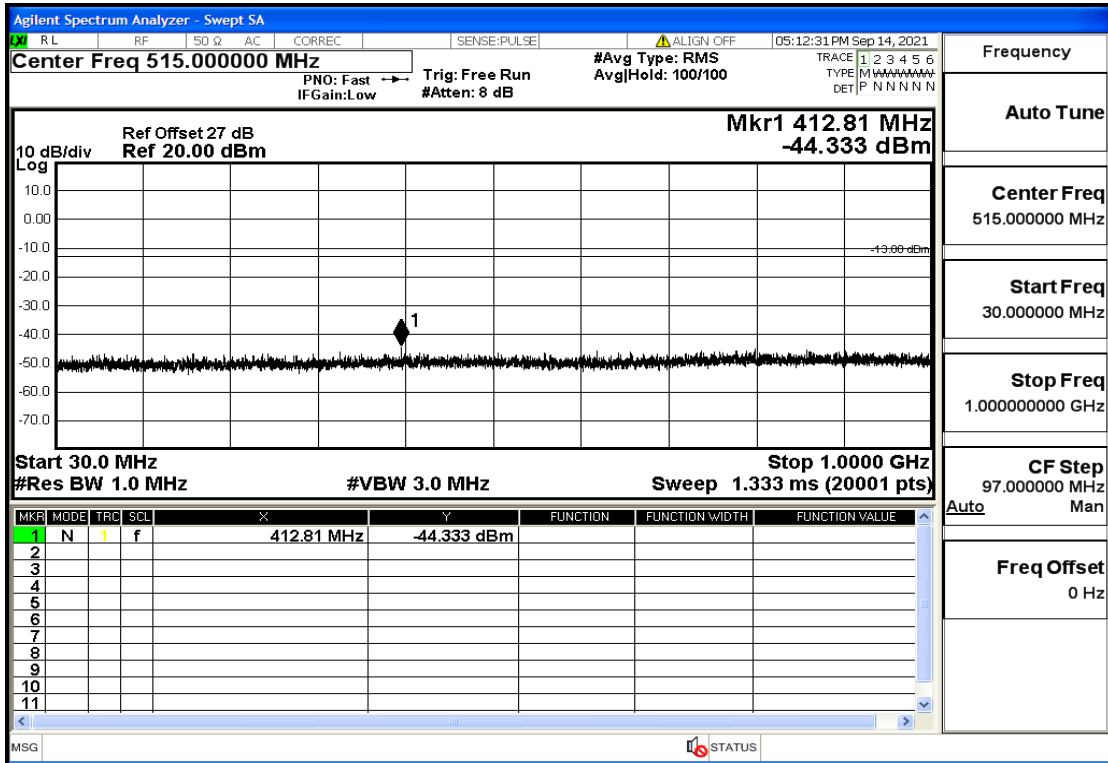

OB2-5-1907.5-QPSK-1#HIGH@30mHz-1GHz@Pass