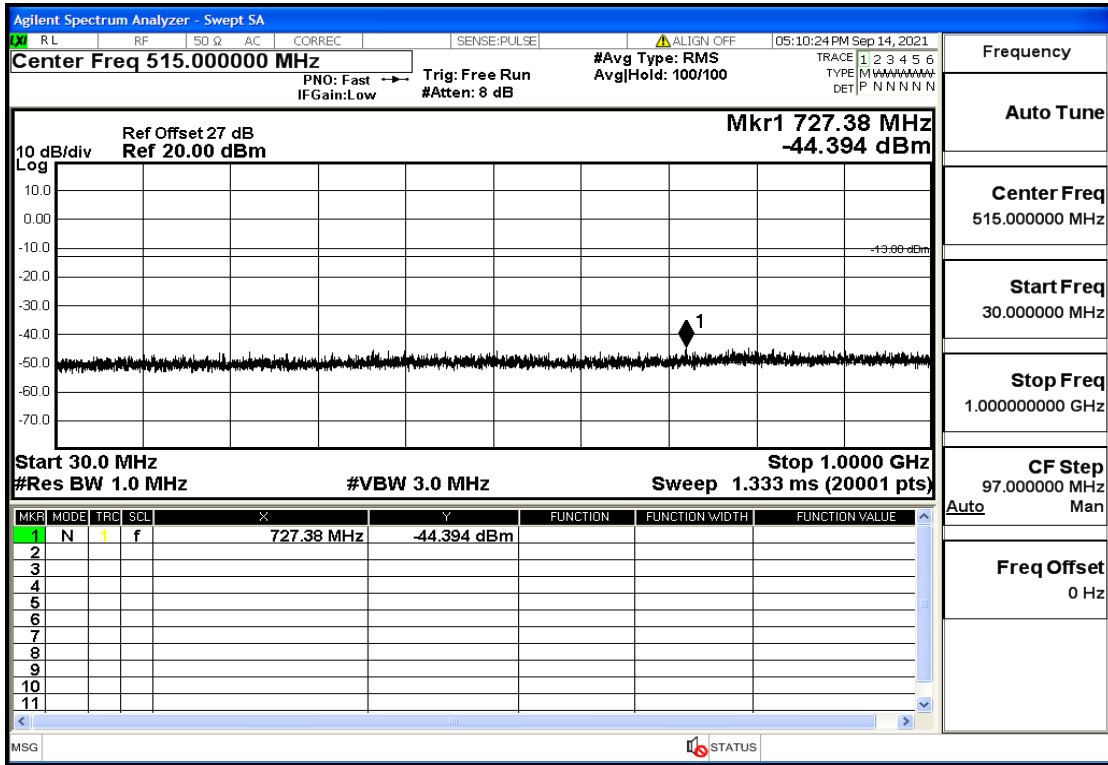

OB2-5-1880-QPSK-1#LOW@13.6GHz-20GHz@Pass

OB2-5-1880-QPSK-1#HIGH@30mHz-1GHz@Pass

OB2-5-1880-QPSK-1#HIGH@1GHz-7GHz@Pass

OB2-5-1880-QPSK-1#HIGH@7GHz-13.6GHz@Pass

OB2-5-1880-QPSK-1#HIGH@13.6GHz-20GHz@Pass

OB2-5-1907.5-QPSK-25#LOW@30MHz-1GHz@Pass