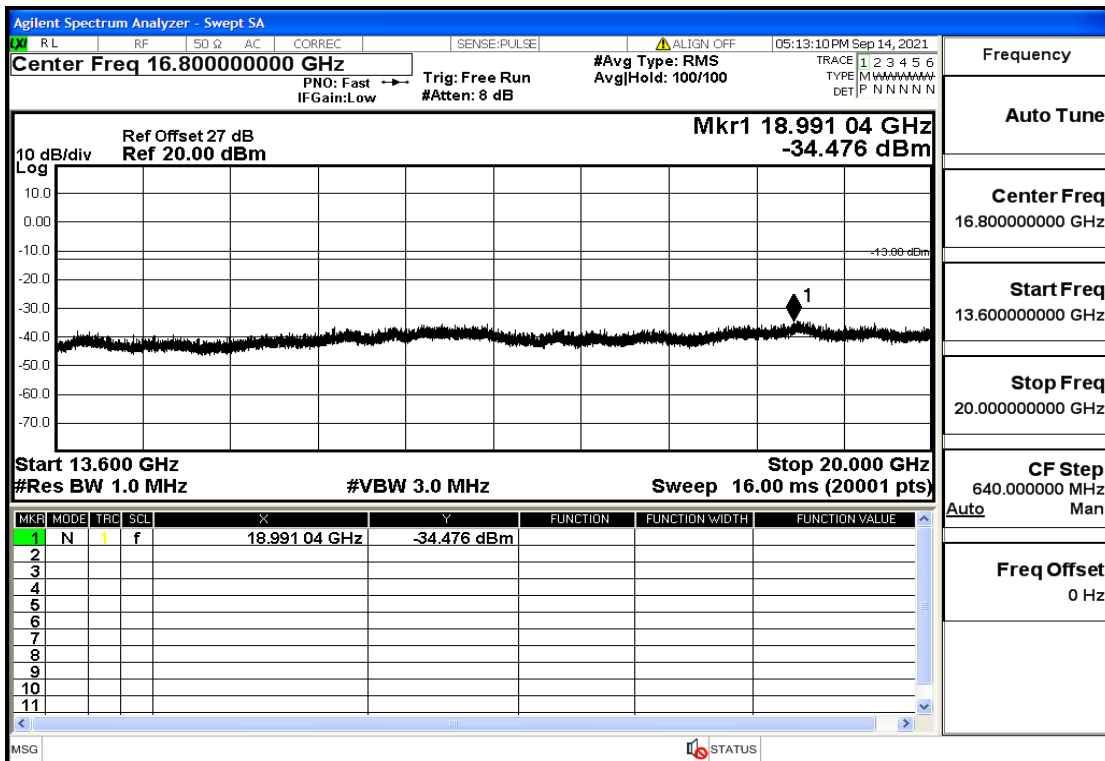

OB2-5-1907.5-QPSK-1#HIGH@13.6GHz-20GHz@Pass