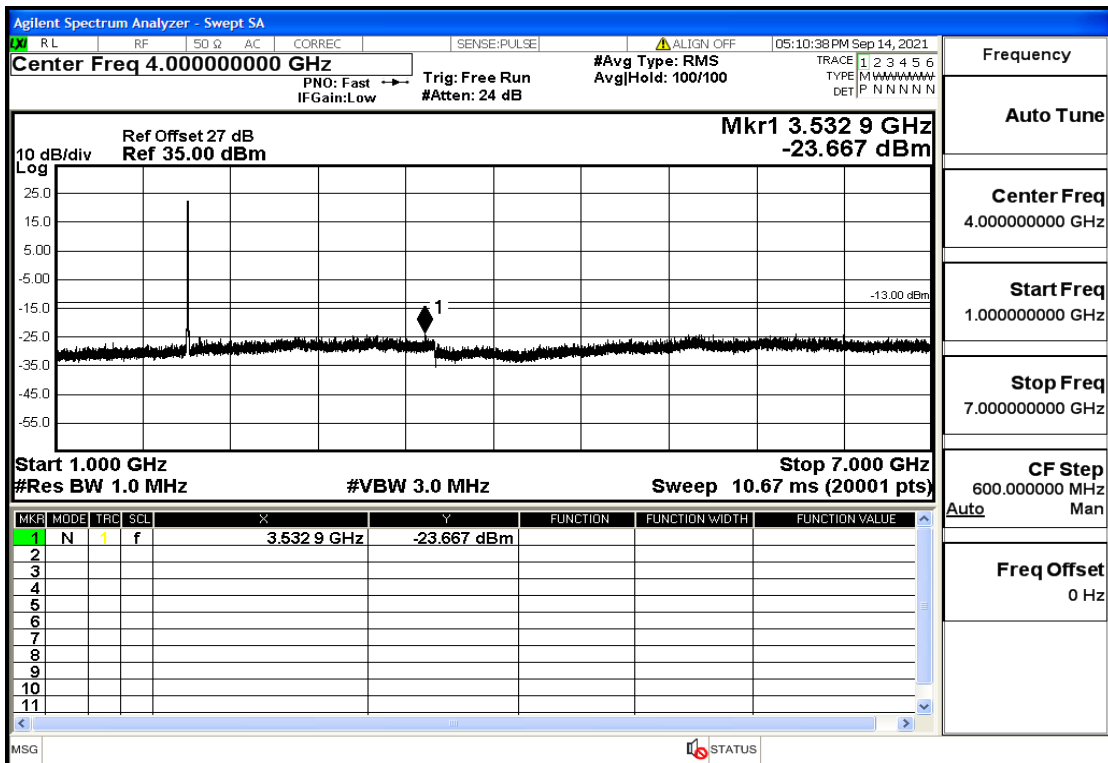

OB2-5-1907.5-QPSK-25#LOW@1GHz-7GHz@Pass