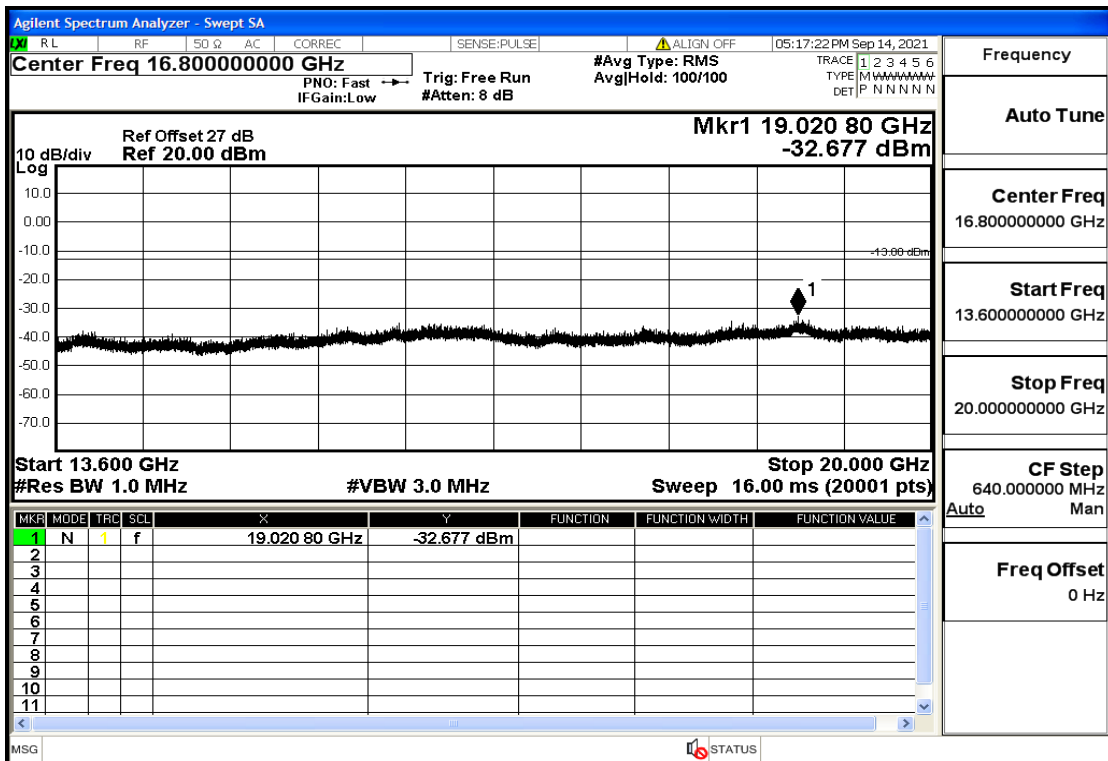

OB2-10-1855-QPSK-1#HIGH@13.6GHz-20GHz@Pass