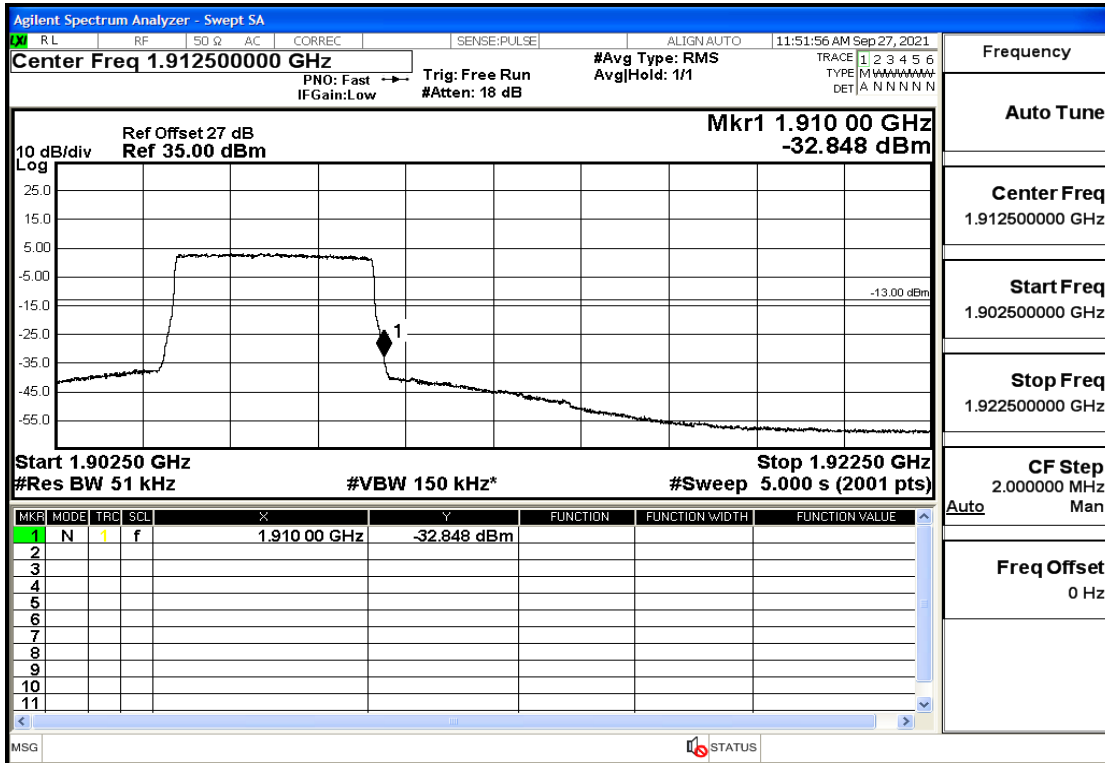

Band2-5-1907.5-16QAM-25#LOW@Pass