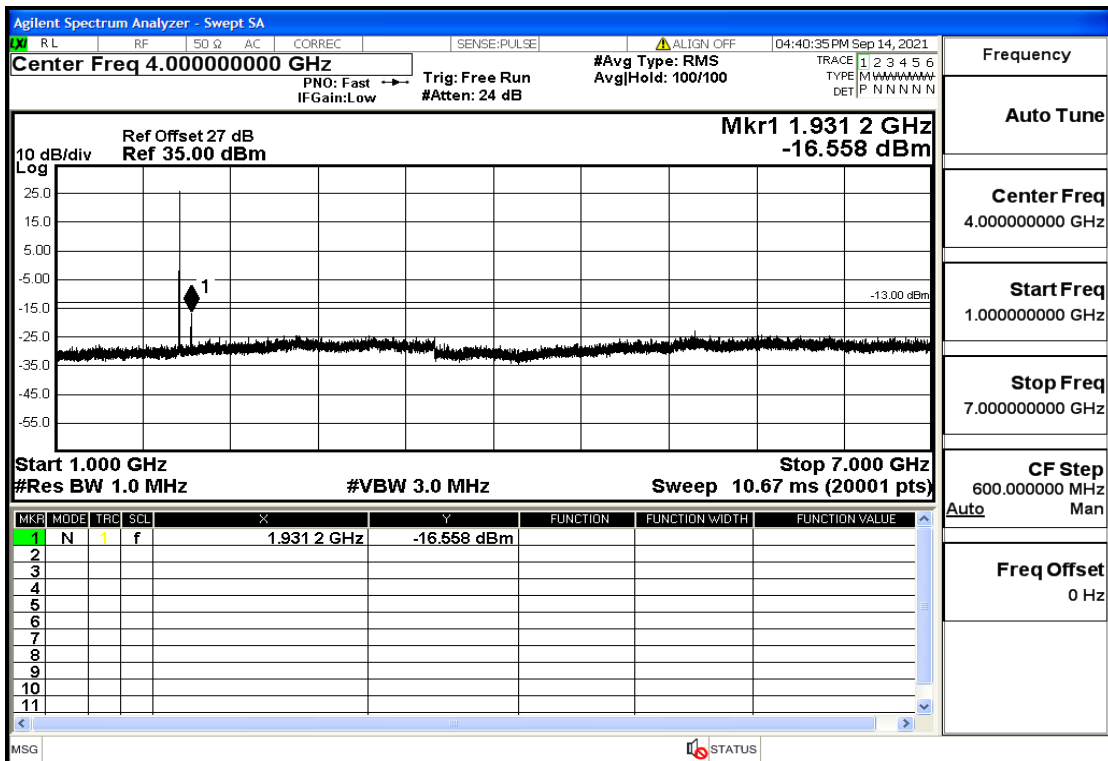

OB2-1.4-1850.7-QPSK-6#LOW@1GHz-7GHz@Pass