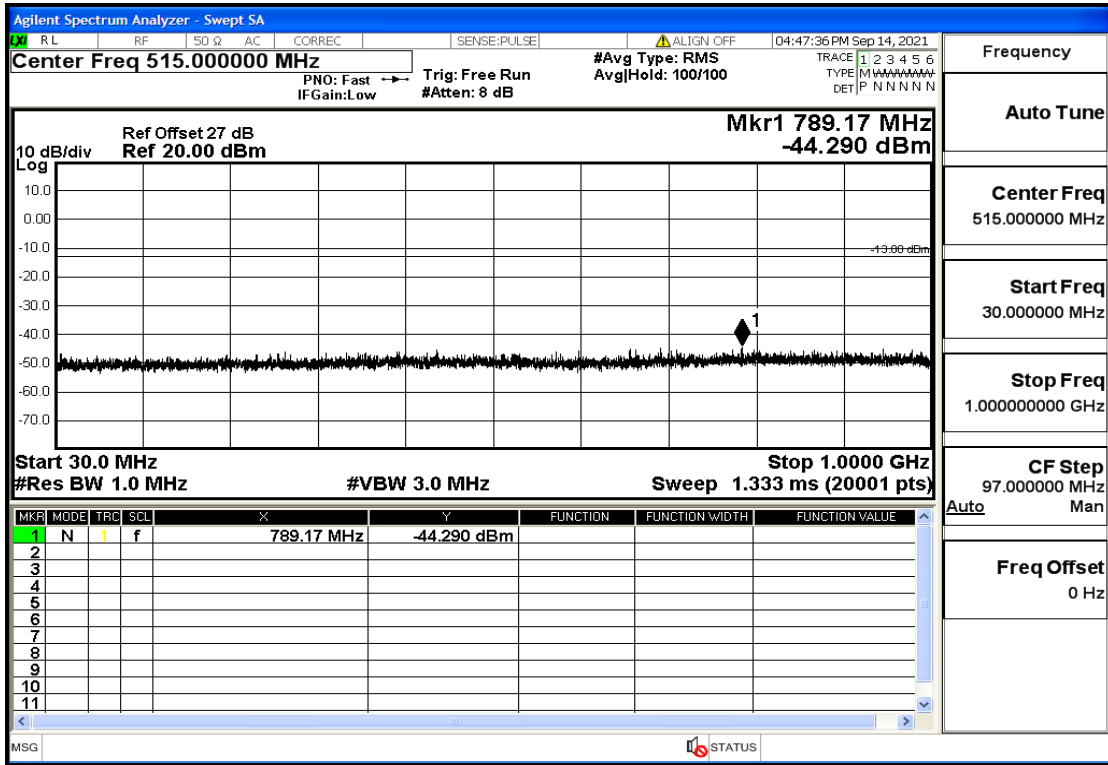

OB2-1.4-1909.3-QPSK-6#LOW@30mHz-1GHz@Pass