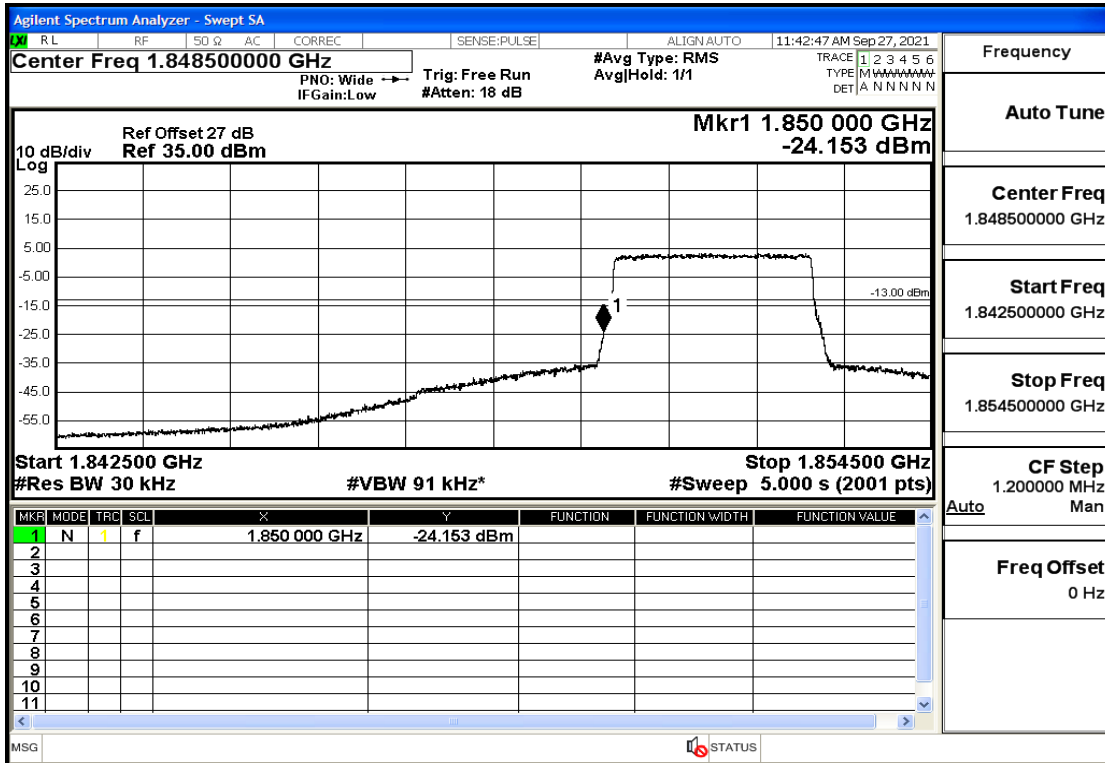

RF Test Data for LTE (Conducted Measurement)

Product Name: Real-time temperature logger

Trade Mark: Frigga

Test Model: V5C Non-Li(4G-60)

Sample ID: TZ220603347-1#

FCC ID: 2ATWZ-V5X4G

Environmental Conditions

Band2-1.4-1909.3-16QAM-1#HIGH@Pass

Band2-3-1851.5-QPSK-15#LOW@Pass

Band2-3-1851.5-QPSK-1#LOW@Pass

Band2-3-1851.5-16QAM-15#LOW@Pass

Band2-3-1851.5-16QAM-1#LOW@Pass

Band2-3-1908.5-QPSK-15#LOW@Pass

Band2-3-1908.5-QPSK-1#HIGH@Pass