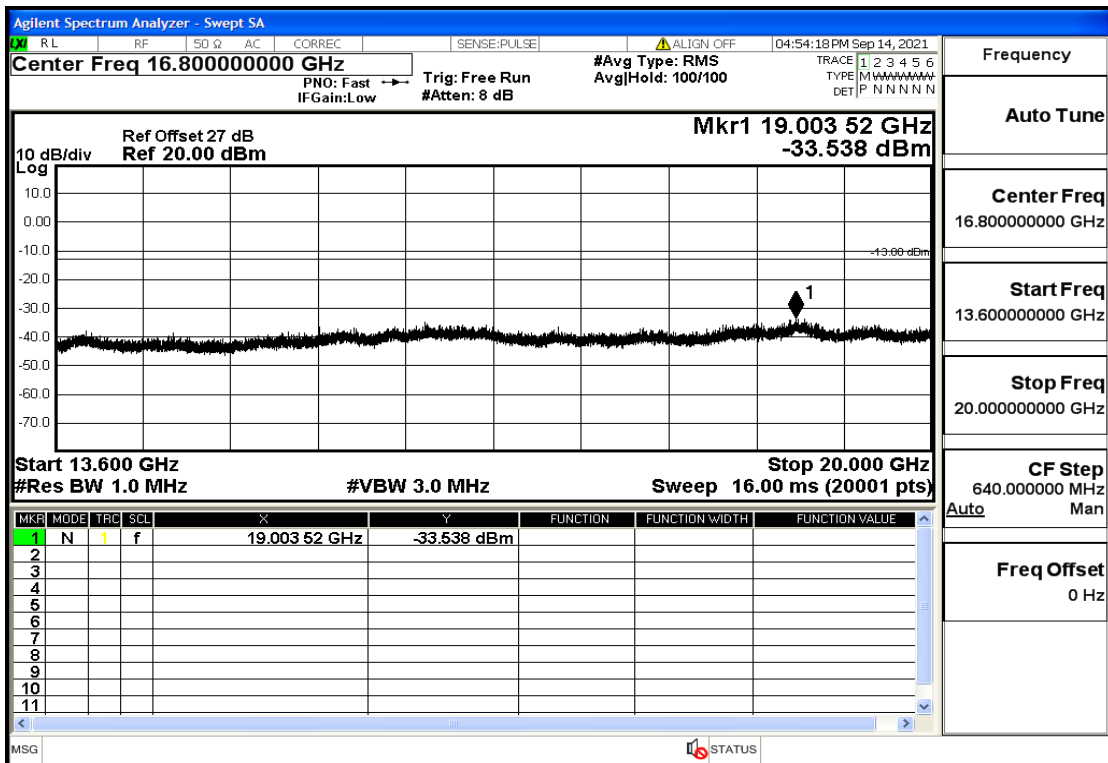

OB2-3-1851.5-QPSK-1#LOW@13.6GHz-20GHz@Pass

OB2-3-1851.5-QPSK-1#HIGH@30mHz-1GHz@Pass

OB2-3-1851.5-QPSK-1#HIGH@1GHz-7GHz@Pass

OB2-3-1851.5-QPSK-1#HIGH@7GHz-13.6GHz@Pass

OB2-3-1851.5-QPSK-1#HIGH@13.6GHz-20GHz@Pass