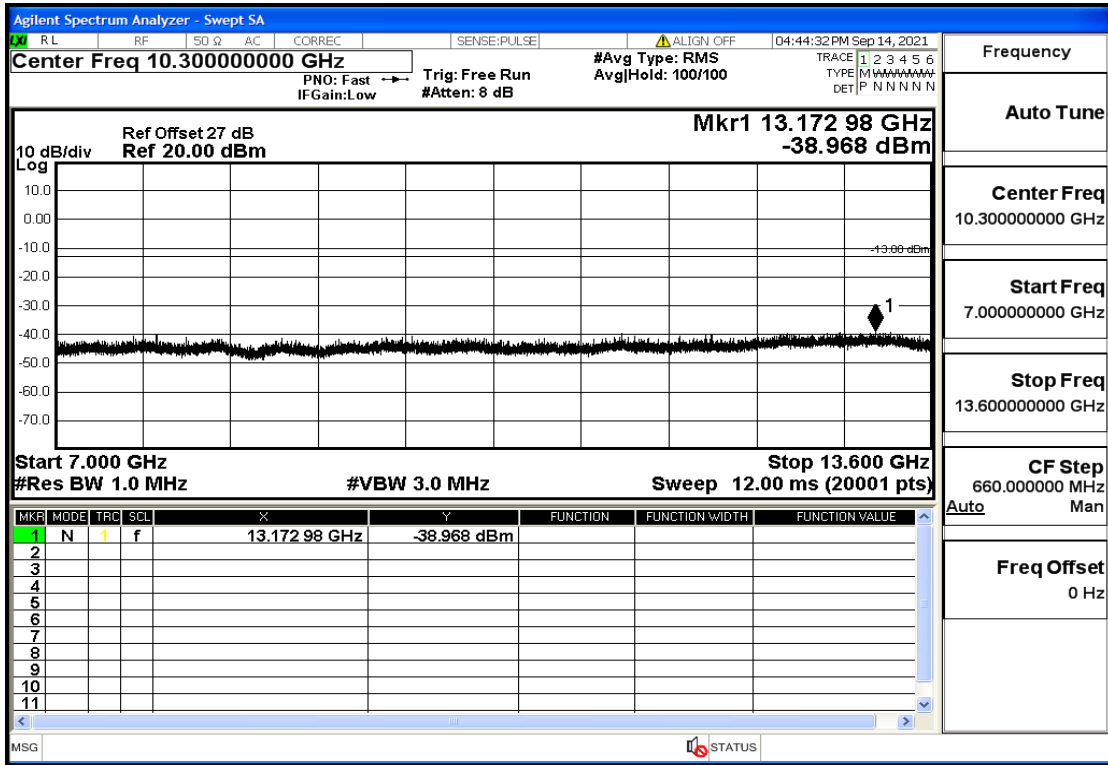

OB2-1.4-1880-QPSK-6#LOW@7GHz-13.6GHz@Pass