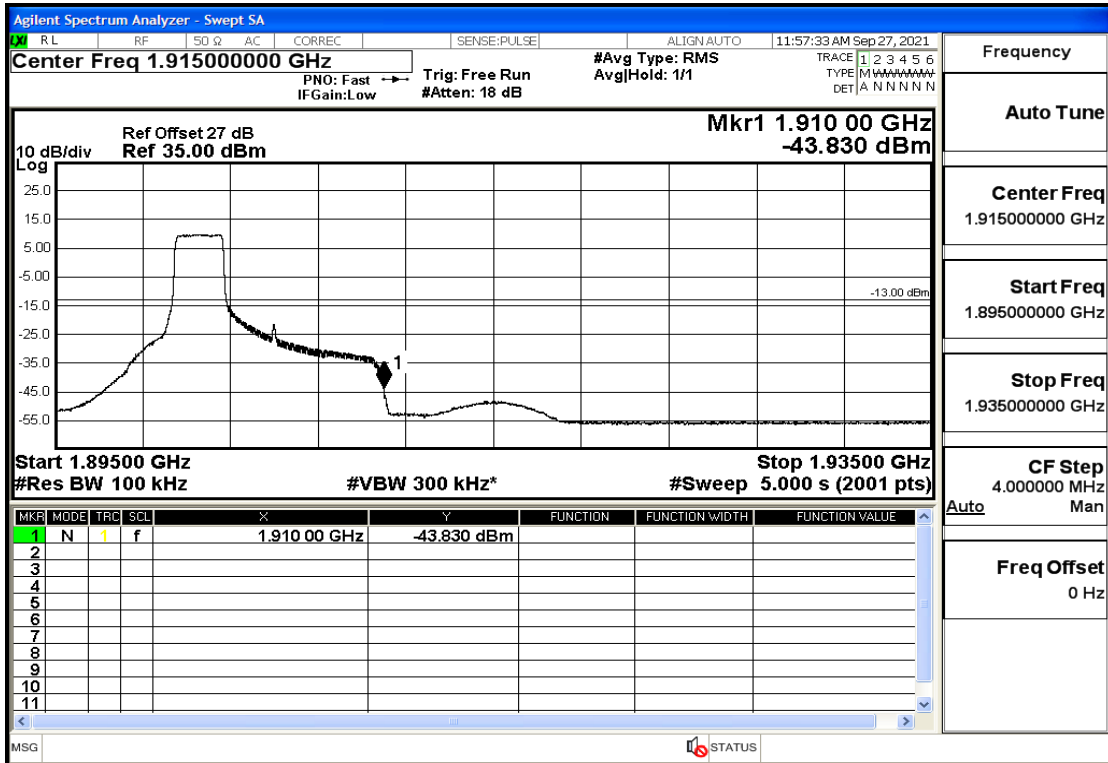

Band2-10-1905-16QAM-12#LOW@Pass