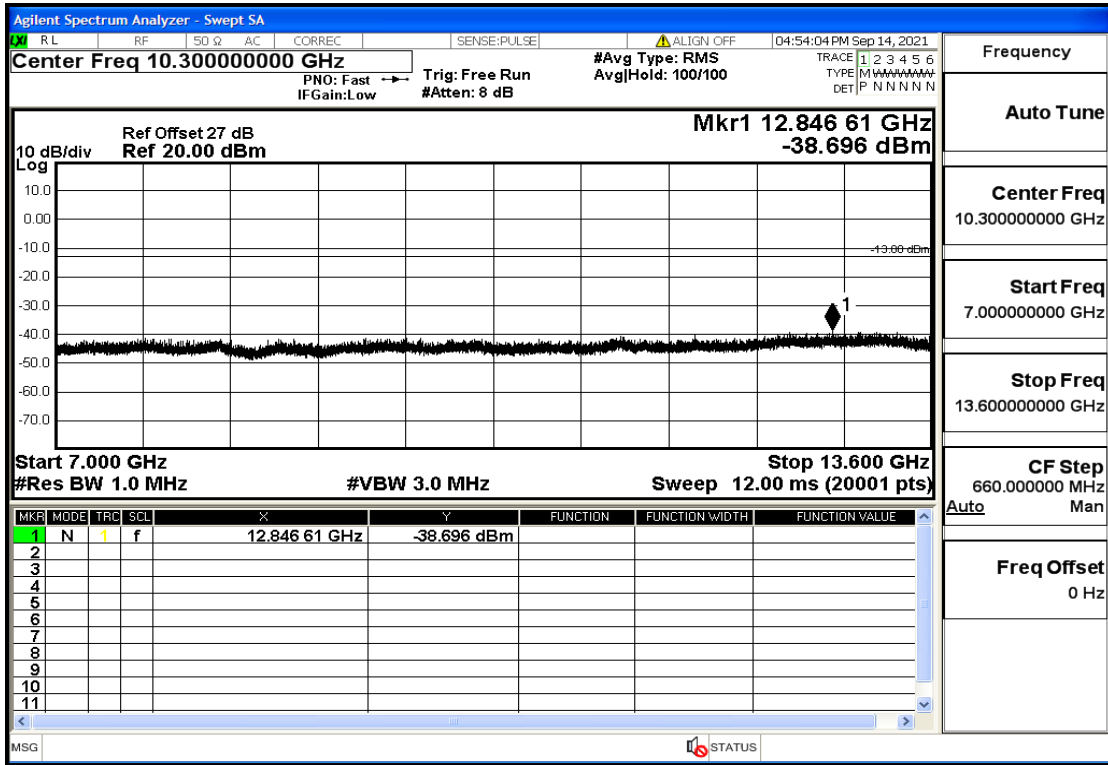

OB2-3-1851.5-QPSK-1#LOW@13.6GHz-20GHz@Pass

OB2-3-1851.5-QPSK-1#HIGH@30mHz-1GHz@Pass

OB2-3-1851.5-QPSK-1#HIGH@1GHz-7GHz@Pass

OB2-3-1851.5-QPSK-1#HIGH@7GHz-13.6GHz@Pass

OB2-3-1851.5-QPSK-1#HIGH@13.6GHz-20GHz@Pass