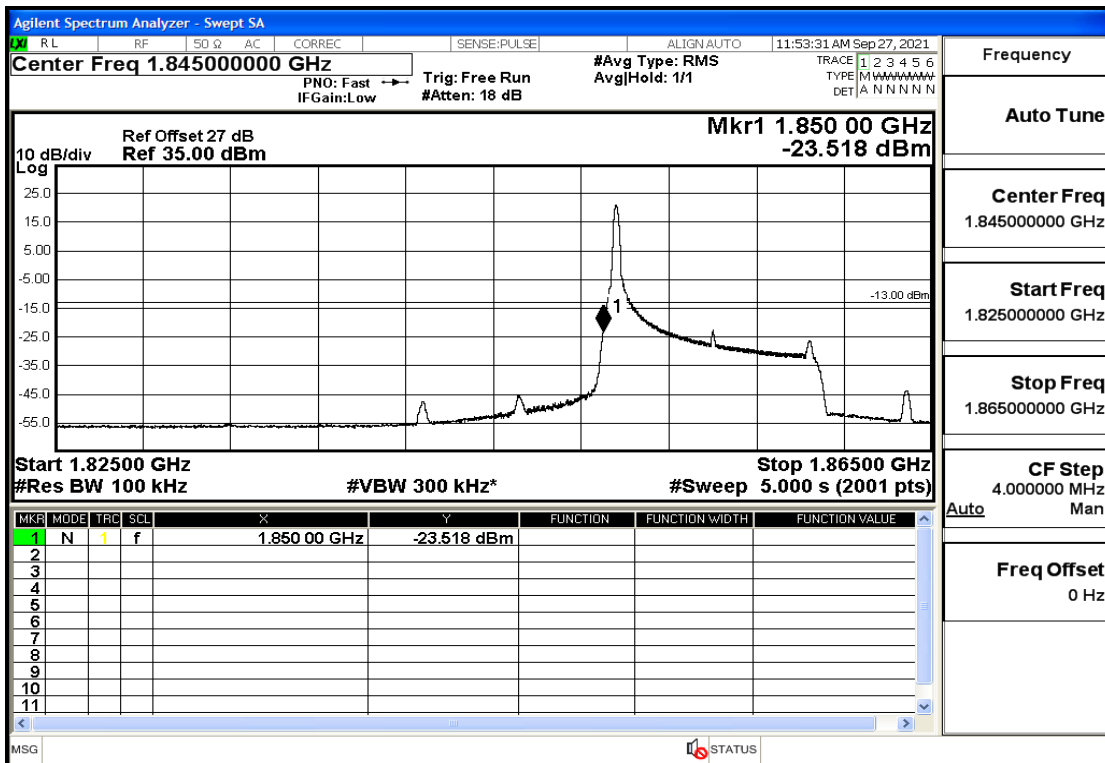

Band2-10-1855-QPSK-1#LOW@Pass