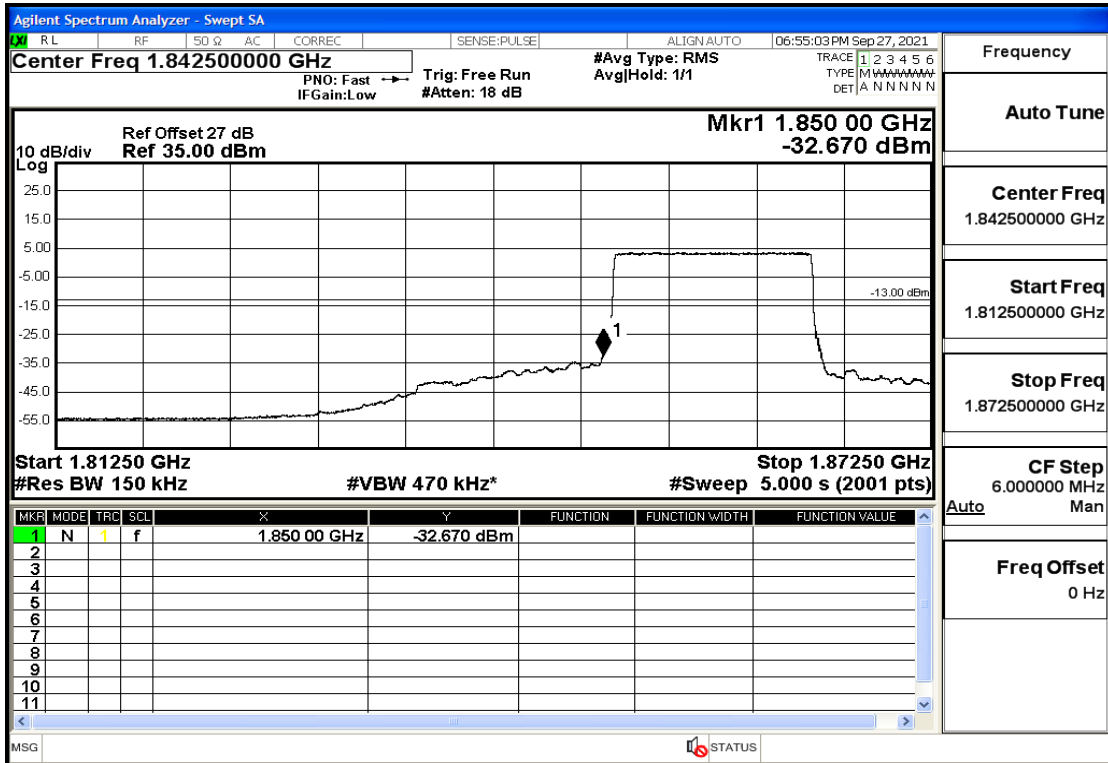

RF Test Data for LTE (Conducted Measurement)

Product Name: Real-time temperature logger

Trade Mark: Frigga

Test Model: V5C Non-Li(4G-60)

Sample ID: TZ220603347-1#

FCC ID: 2ATWZ-V5X4G

Environmental Conditions

Band2-10-1905-QPSK-50#LOW@Pass

Band2-10-1905-QPSK-1#HIGH@Pass

Band2-10-1905-16QAM-12#LOW@Pass

Band2-10-1905-16QAM-1#HIGH@Pass

Band2-15-1857.5-QPSK-75#LOW@Pass

Band2-15-1857.5-QPSK-1#LOW@Pass

Band2-15-1857.5-16QAM-16#LOW@Pass