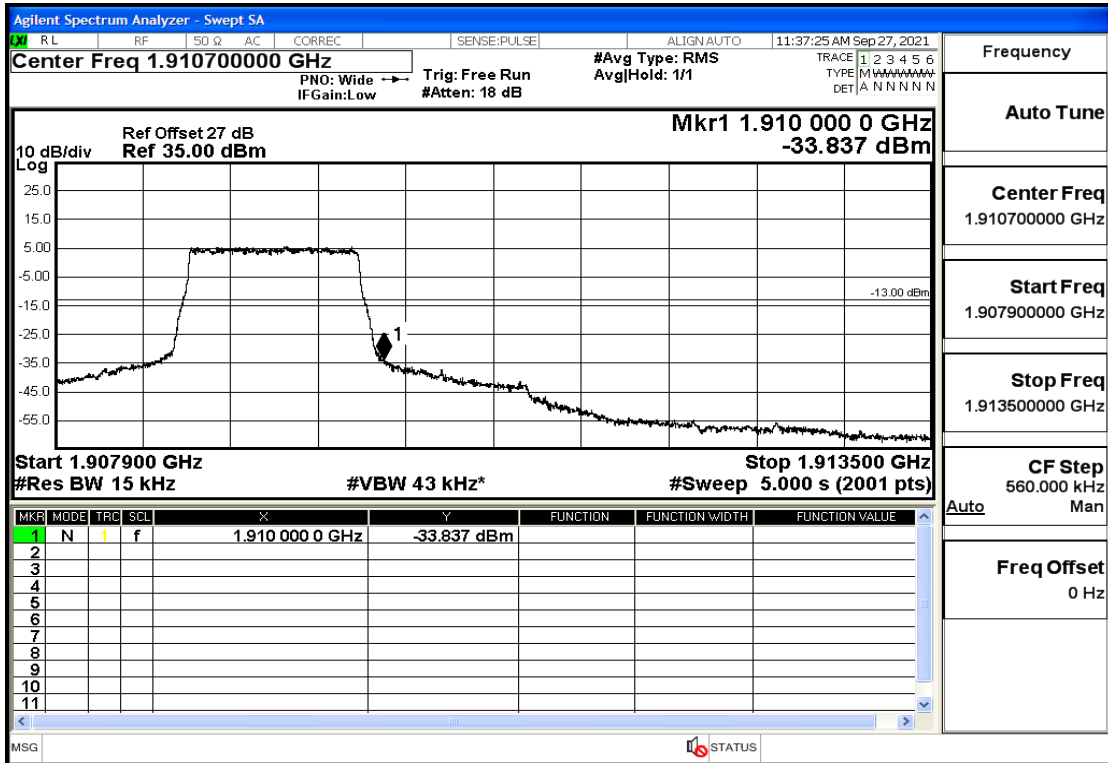

RF Test Data for LTE (Conducted Measurement)

Product Name: Real-time temperature logger

Trade Mark: Frigga

Test Model: V5C Non-Li(4G-60)

Sample ID: TZ220603347-1#

FCC ID: 2ATWZ-V5X4G

Environmental Conditions

Band2-1.4-1850.7-QPSK-6#LOW@Pass

Band2-1.4-1850.7-QPSK-1#LOW@Pass

Band2-1.4-1850.7-16QAM-6#LOW@Pass

Band2-1.4-1850.7-16QAM-1#LOW@Pass

Band2-1.4-1909.3-QPSK-6#LOW@Pass

Band2-1.4-1909.3-QPSK-1#HIGH@Pass

Band2-1.4-1909.3-16QAM-6#LOW@Pass