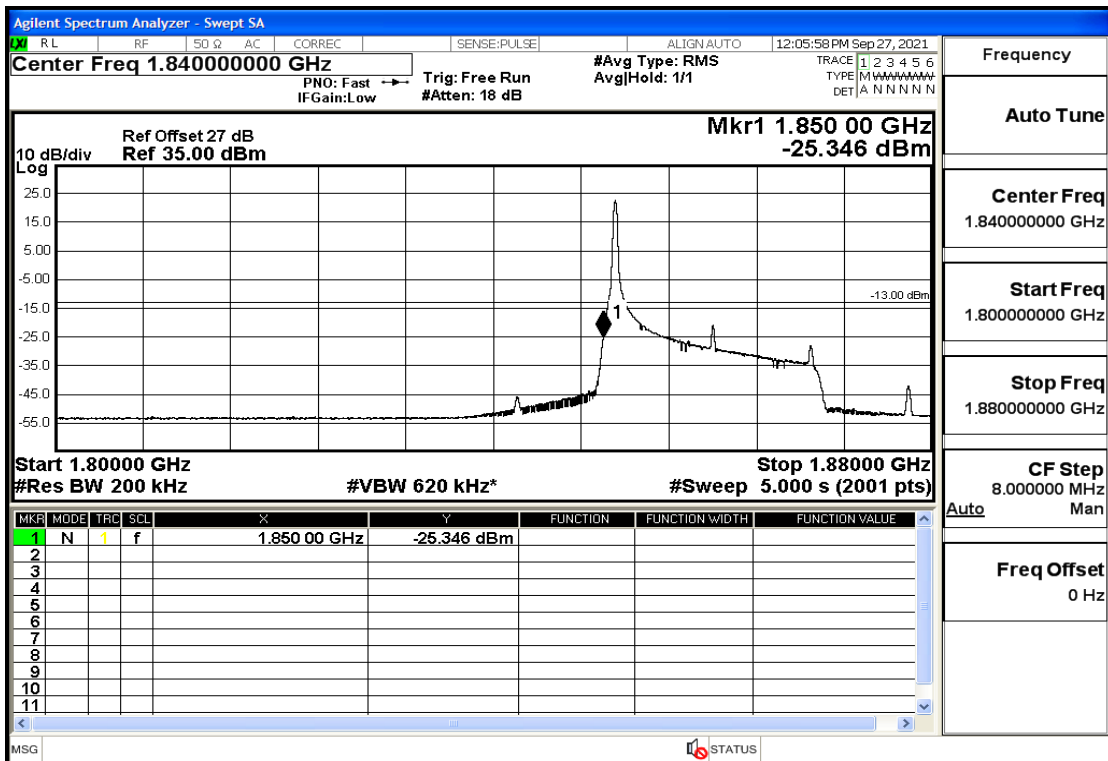

Band2-20-1860-QPSK-1#LOW@Pass