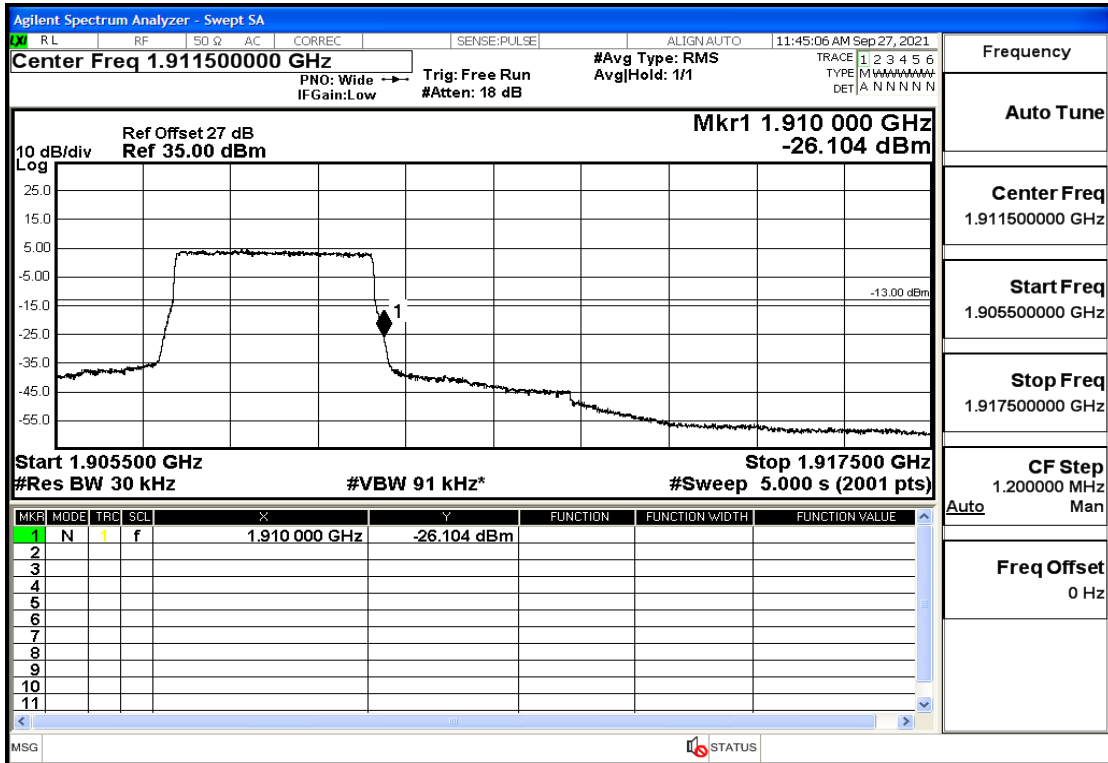

RF Test Data for LTE (Conducted Measurement)

Product Name: Real-time temperature logger

Trade Mark: Frigga

Test Model: V5C Non-Li(4G-60)

Sample ID: TZ220603347-1#

FCC ID: 2ATWZ-V5X4G

Environmental Conditions

Band2-1.4-1909.3-16QAM-1#HIGH@Pass

Band2-3-1851.5-QPSK-15#LOW@Pass

Band2-3-1851.5-QPSK-1#LOW@Pass

Band2-3-1851.5-16QAM-15#LOW@Pass

Band2-3-1851.5-16QAM-1#LOW@Pass

Band2-3-1908.5-QPSK-15#LOW@Pass

Band2-3-1908.5-QPSK-1#HIGH@Pass