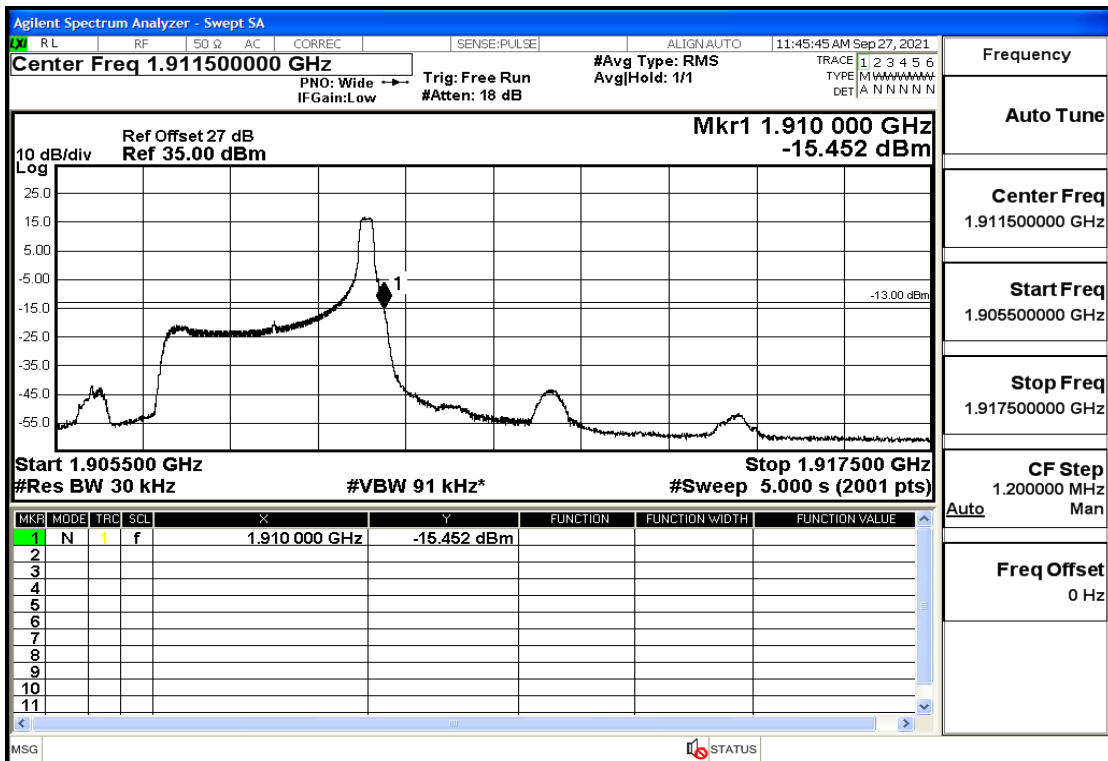

Band2-3-1908.5-QPSK-1#HIGH@Pass