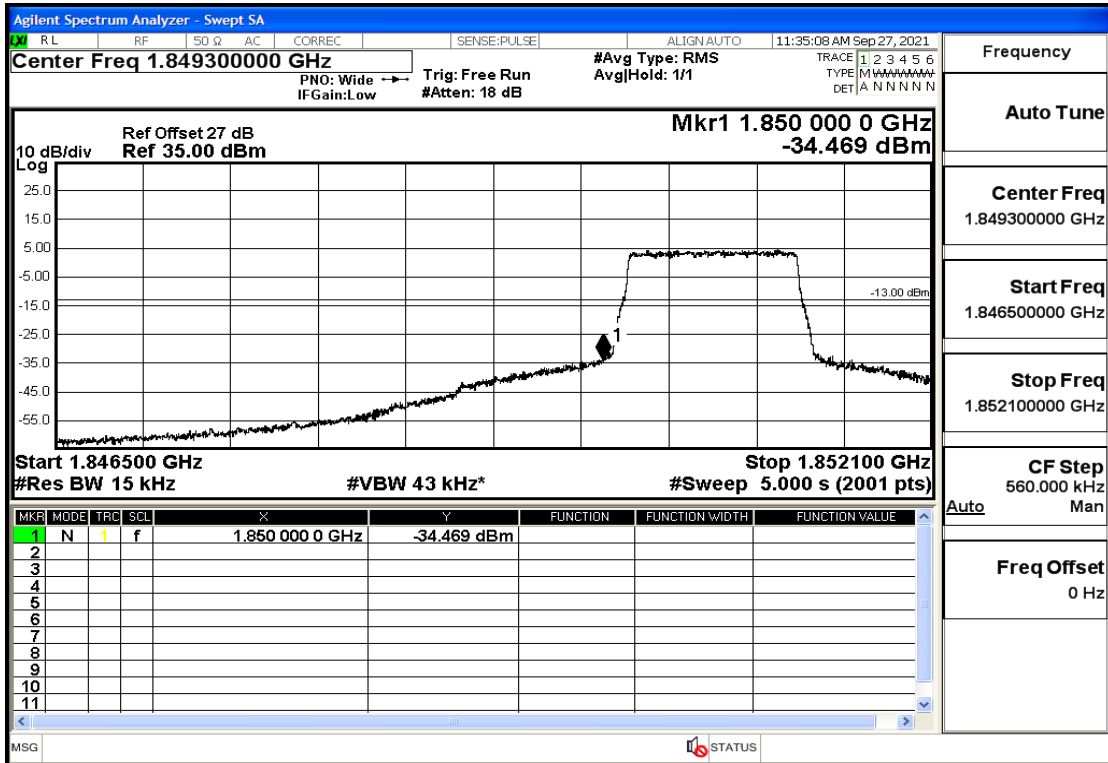

Band2-1.4-1850.7-16QAM-6#LOW@Pass