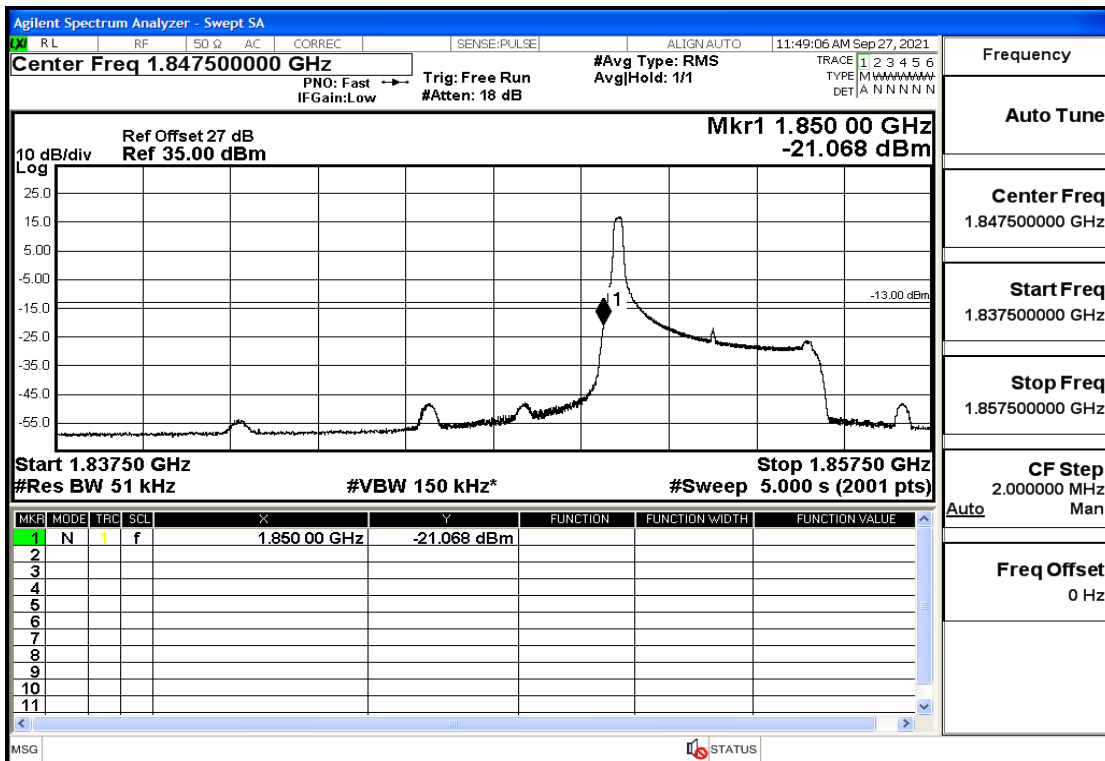

RF Test Data for LTE (Conducted Measurement)

Product Name: Real-time temperature logger

Trade Mark: Frigga

Test Model: V5C Non-Li(4G-60)

Sample ID: TZ220603347-1#

FCC ID: 2ATWZ-V5X4G

Environmental Conditions

Band2-3-1908.5-16QAM-15#LOW@Pass

Band2-3-1908.5-16QAM-1#HIGH@Pass

Band2-5-1852.5-QPSK-25#LOW@Pass

Band2-5-1852.5-QPSK-1#LOW@Pass

Band2-5-1852.5-16QAM-25#LOW@Pass

Band2-5-1852.5-16QAM-1#LOW@Pass

Band2-5-1907.5-QPSK-25#LOW@Pass