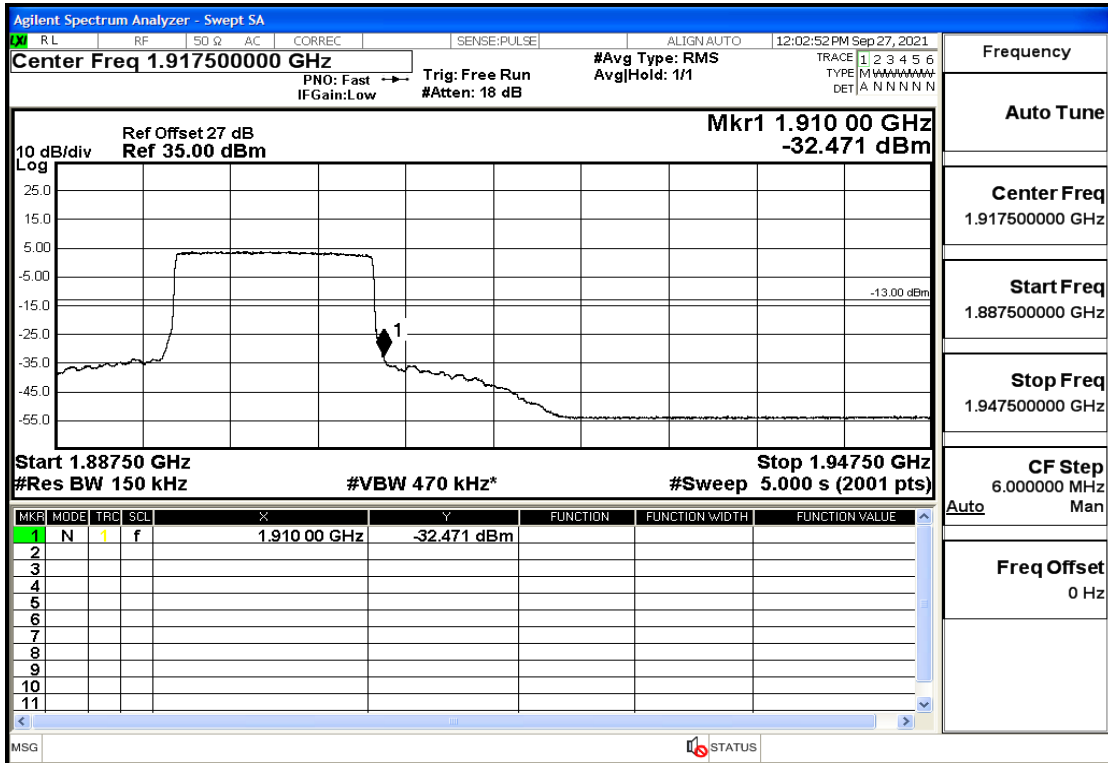

Band2-15-1902.5-QPSK-75#LOW@Pass