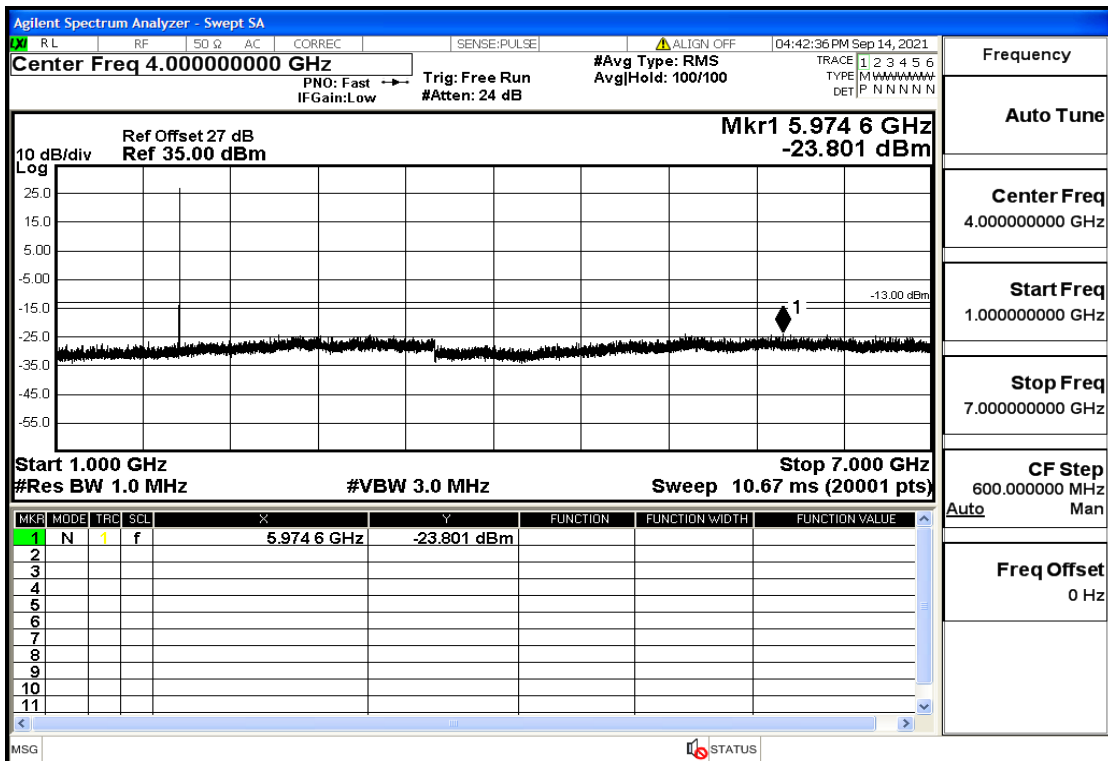

OB2-1.4-1850.7-QPSK-1#HIGH@1GHz-7GHz@Pass