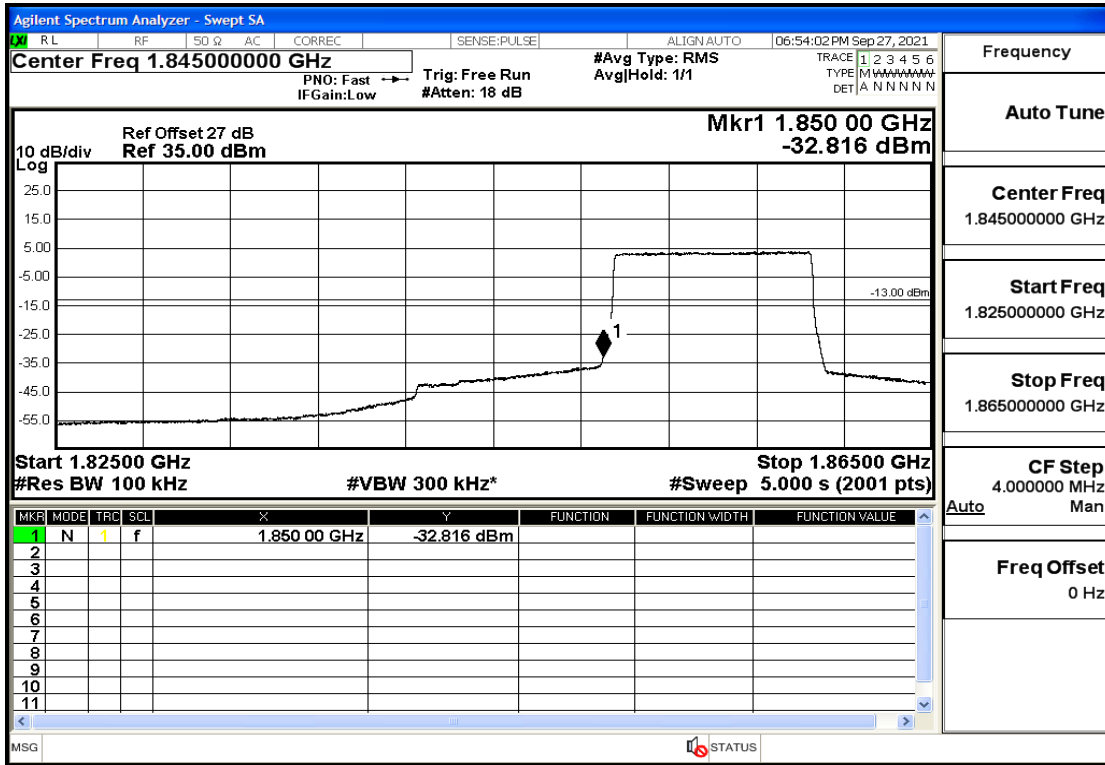

Band2-10-1855-QPSK-50#LOW@Pass