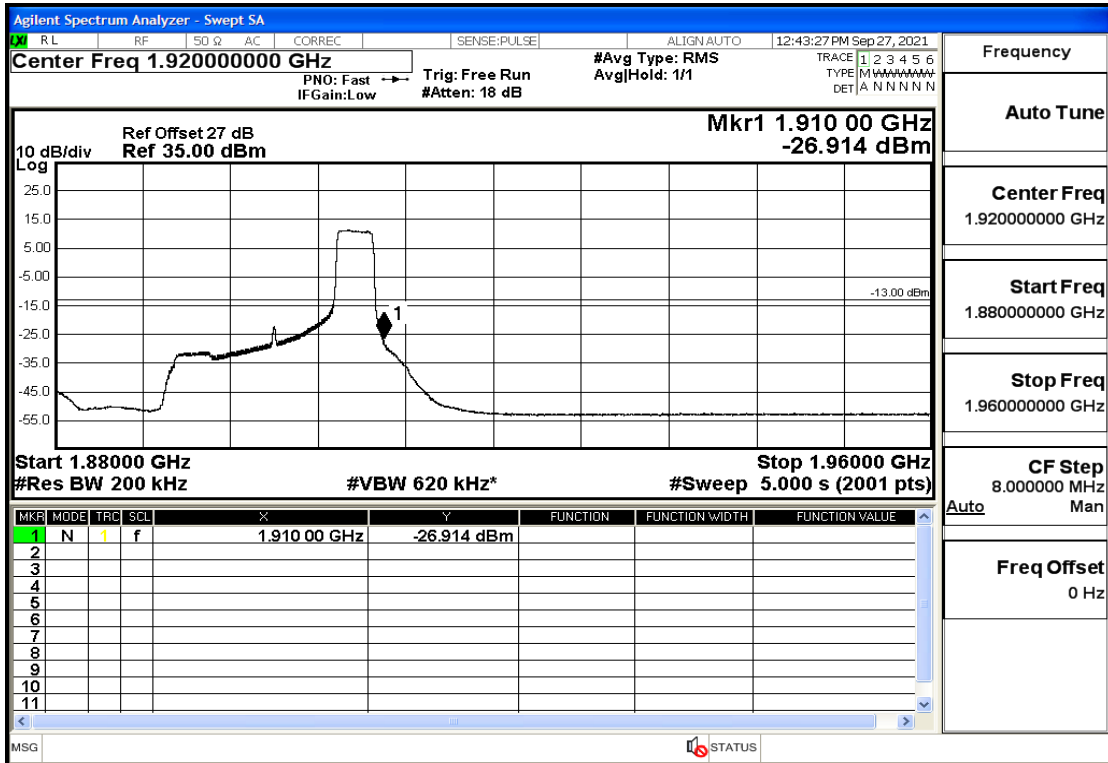

Band2-20-1900-16QAM-18#HIGH@Pass