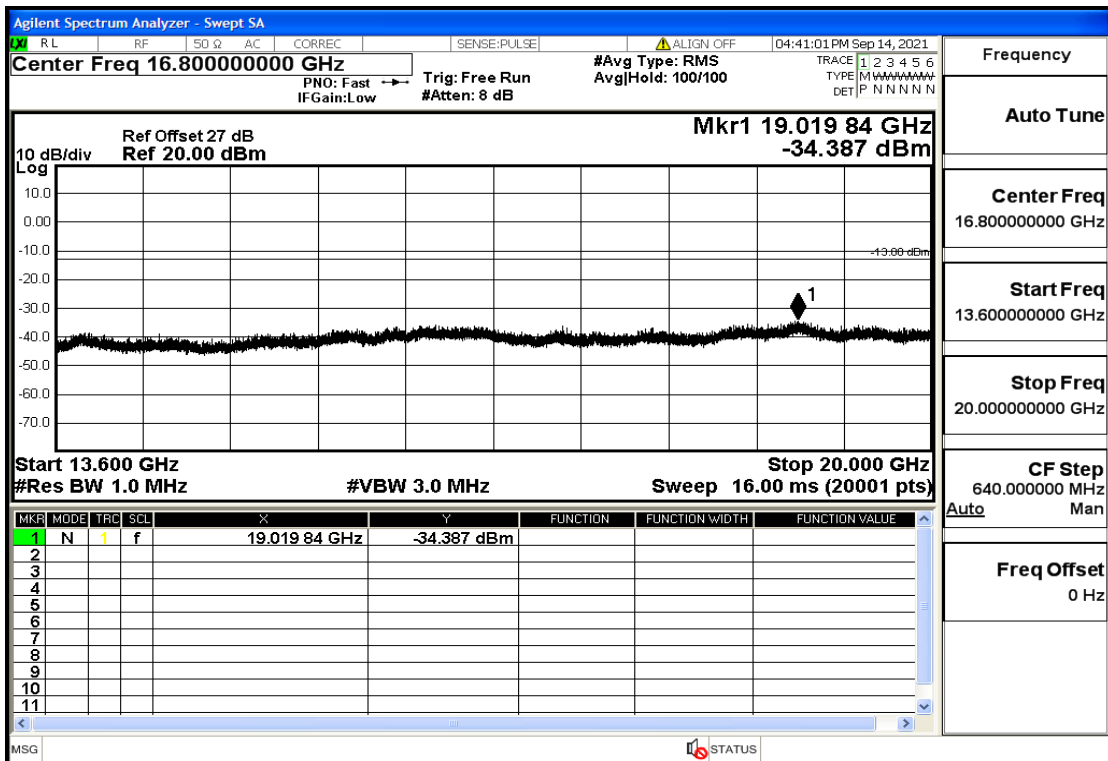

OB2-1.4-1850.7-QPSK-6#LOW@13.6GHz-20GHz@Pass