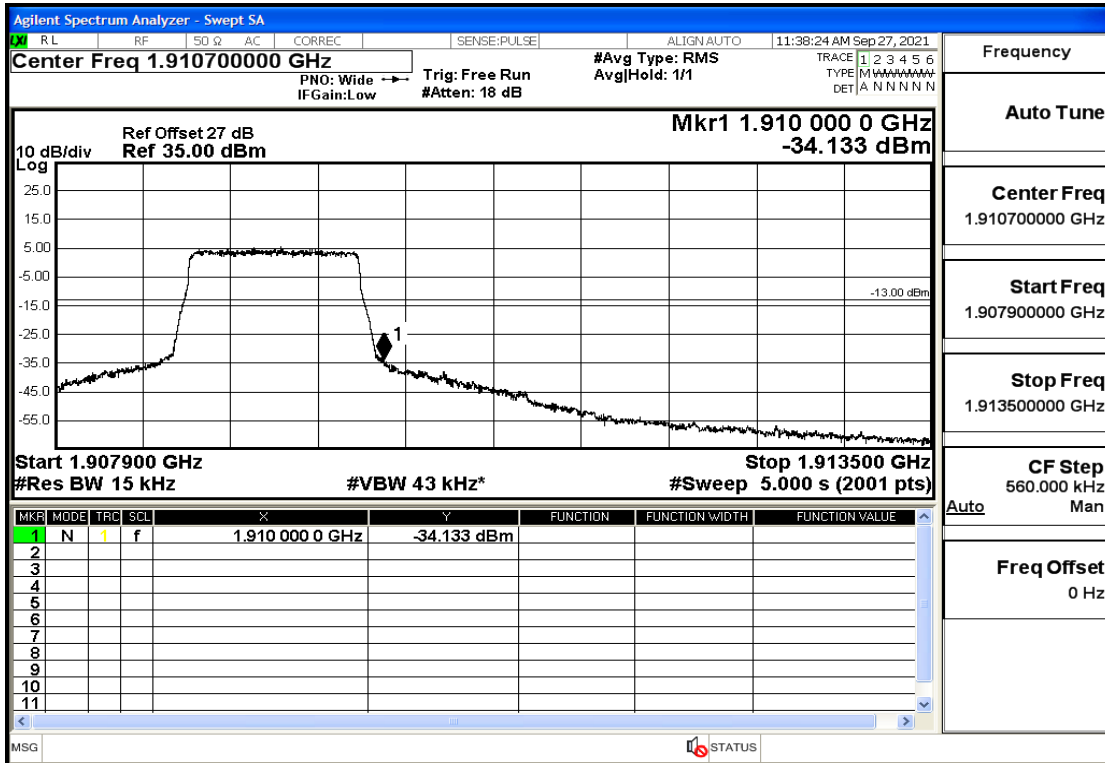

RF Test Data for LTE (Conducted Measurement)

Product Name: Real-time temperature logger

Trade Mark: Frigga

Test Model: V5C Non-Li(4G-60)

Sample ID: TZ220603347-1#

FCC ID: 2ATWZ-V5X4G

Environmental Conditions

Band2-1.4-1850.7-QPSK-6#LOW@Pass

Band2-1.4-1850.7-QPSK-1#LOW@Pass

Band2-1.4-1850.7-16QAM-6#LOW@Pass

Band2-1.4-1850.7-16QAM-1#LOW@Pass

Band2-1.4-1909.3-QPSK-6#LOW@Pass

Band2-1.4-1909.3-QPSK-1#HIGH@Pass

Band2-1.4-1909.3-16QAM-6#LOW@Pass