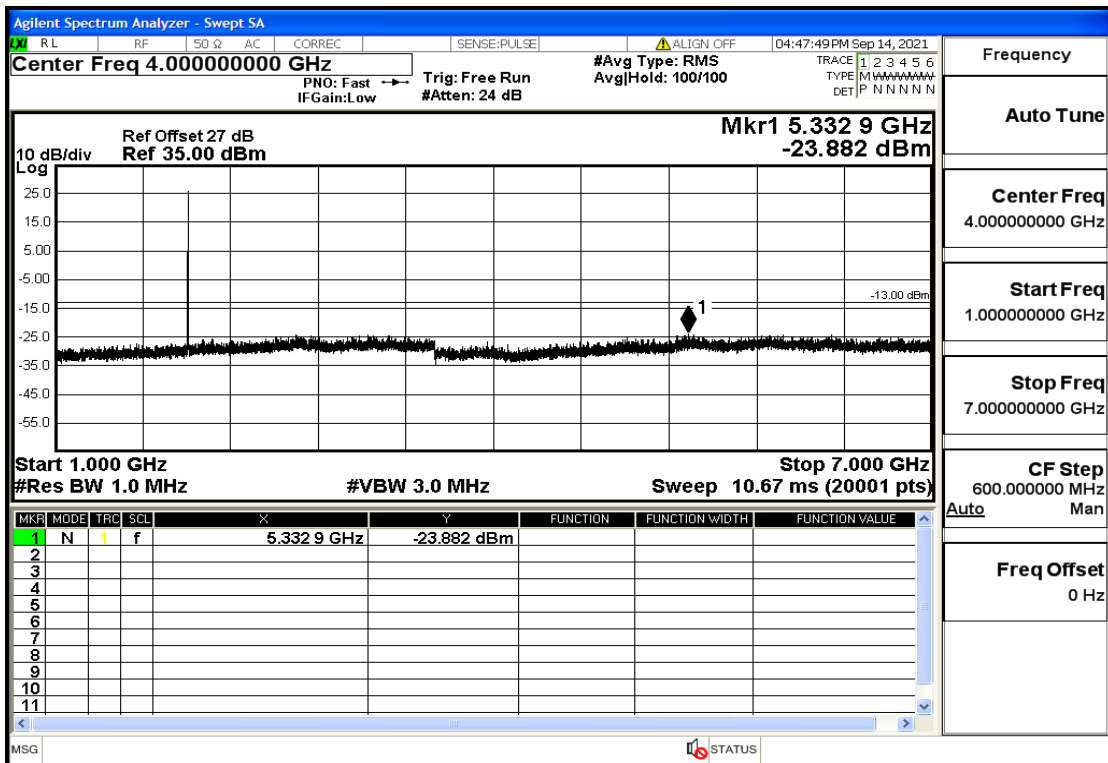

OB2-1.4-1909.3-QPSK-6#LOW@1GHz-7GHz@Pass