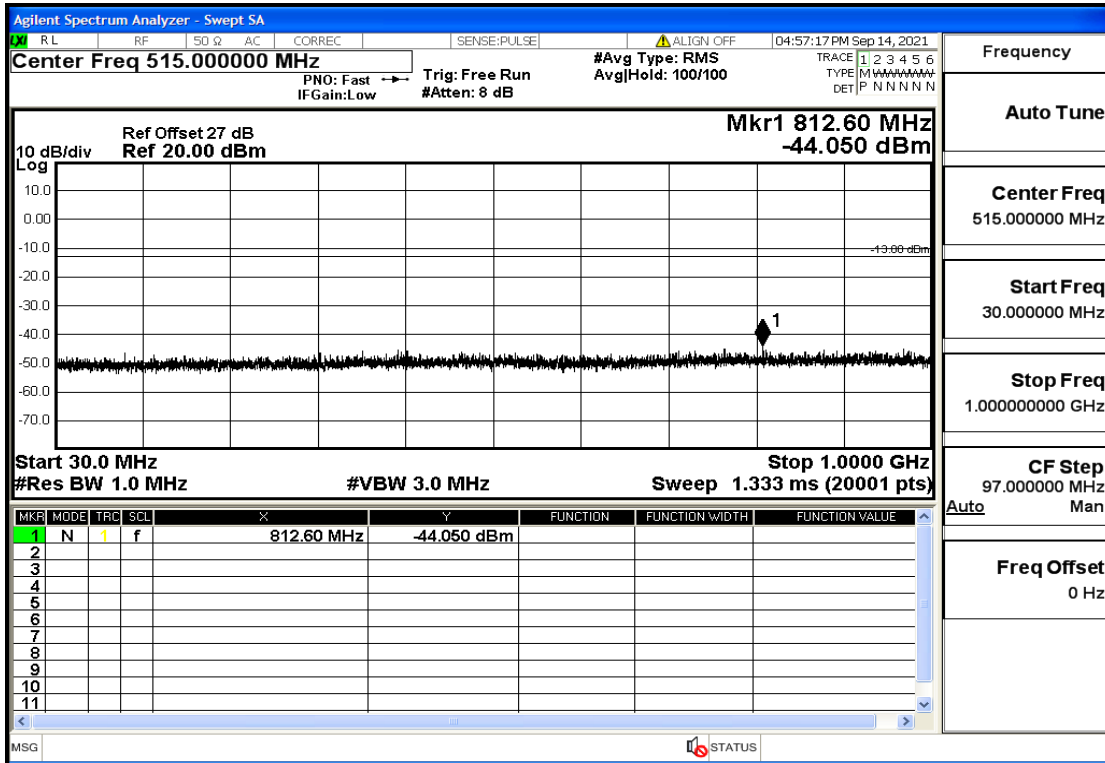

OB2-3-1880-QPSK-1#HIGH@30mHz-1GHz@Pass