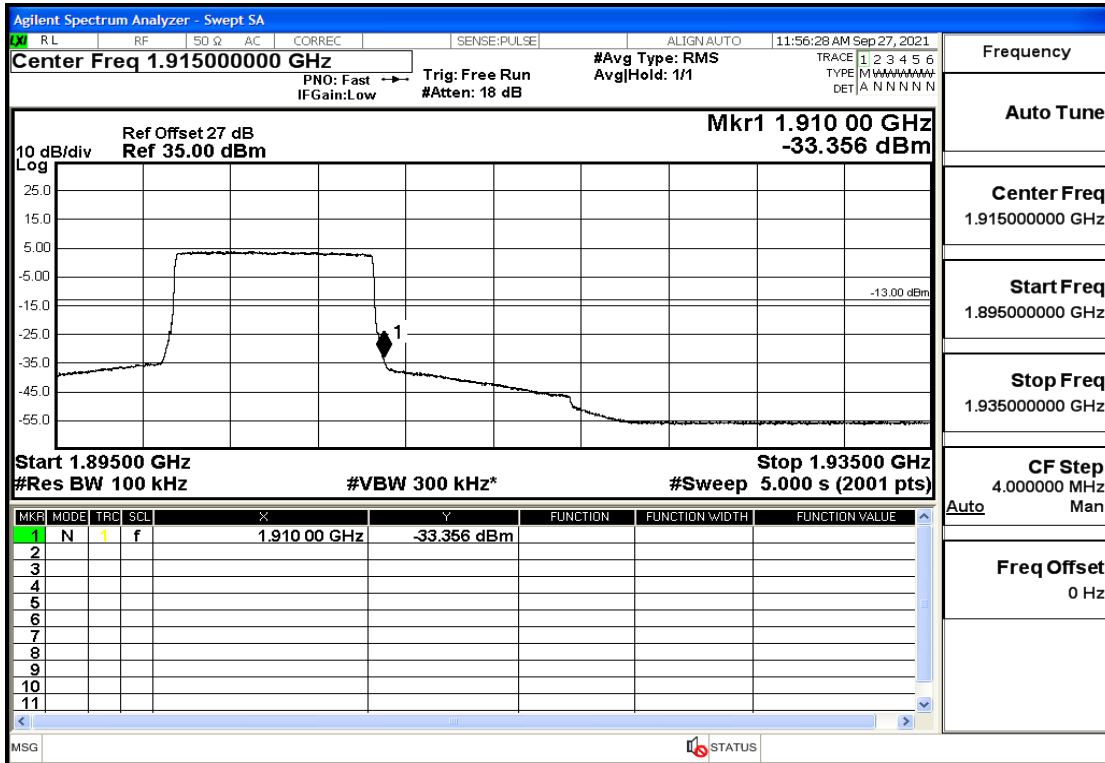

Band2-10-1905-QPSK-50#LOW@Pass