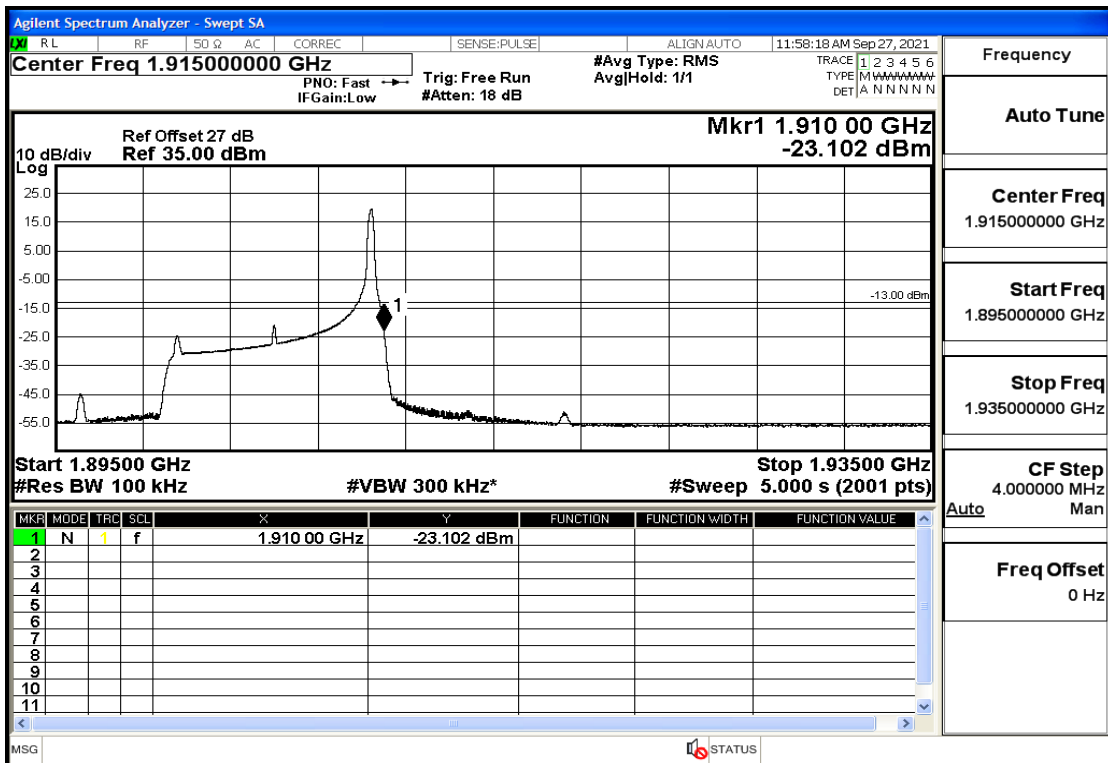

Band2-10-1905-16QAM-1#HIGH@Pass