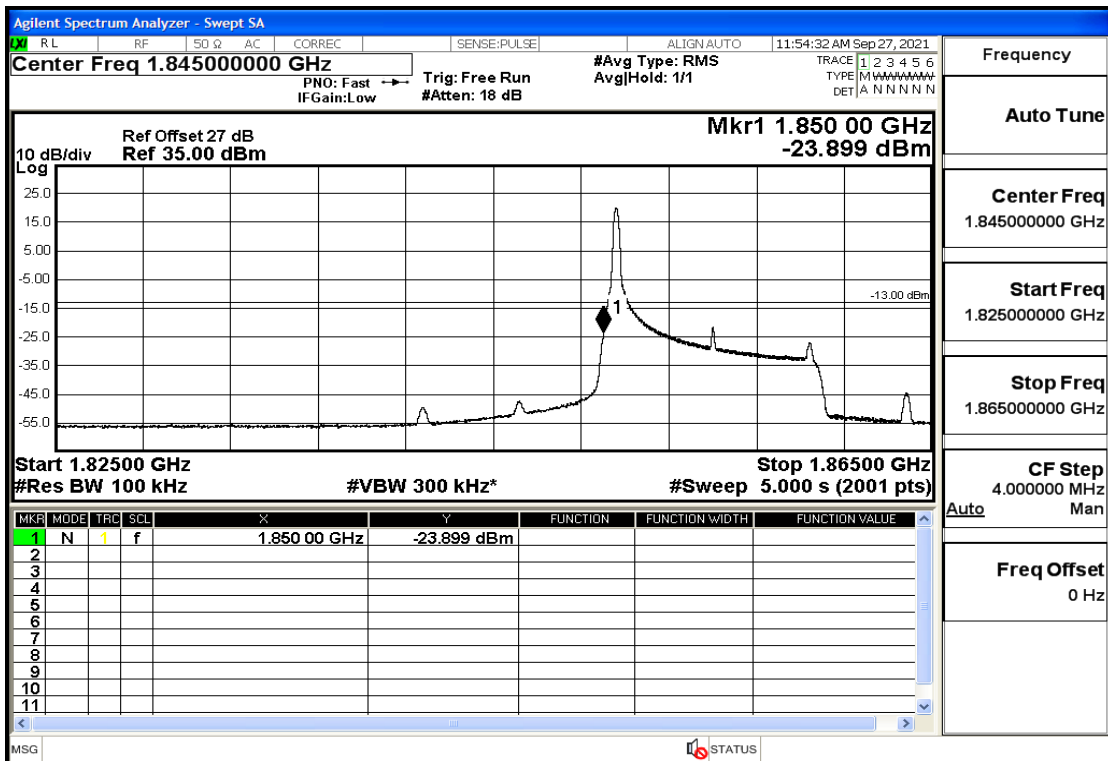

Band2-10-1855-16QAM-1#LOW@Pass