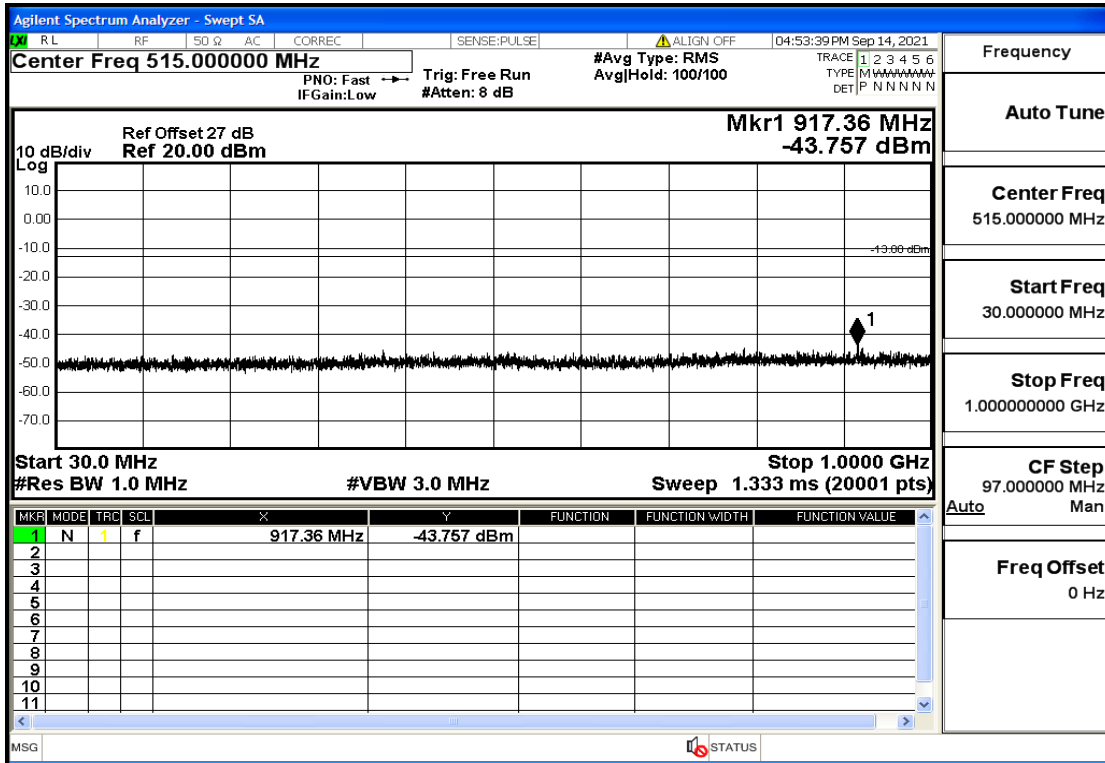

OB2-3-1851.5-QPSK-1#HIGH@30mHz-1GHz@Pass