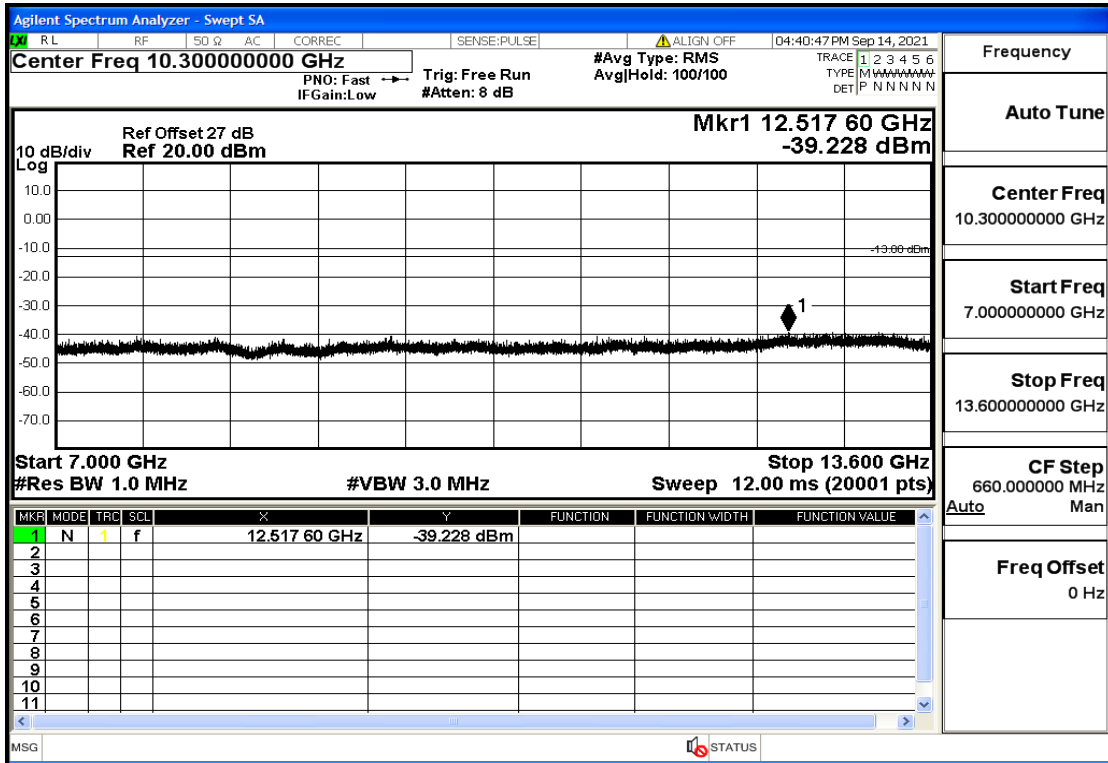

OB2-1.4-1850.7-QPSK-6#LOW@7GHz-13.6GHz@Pass