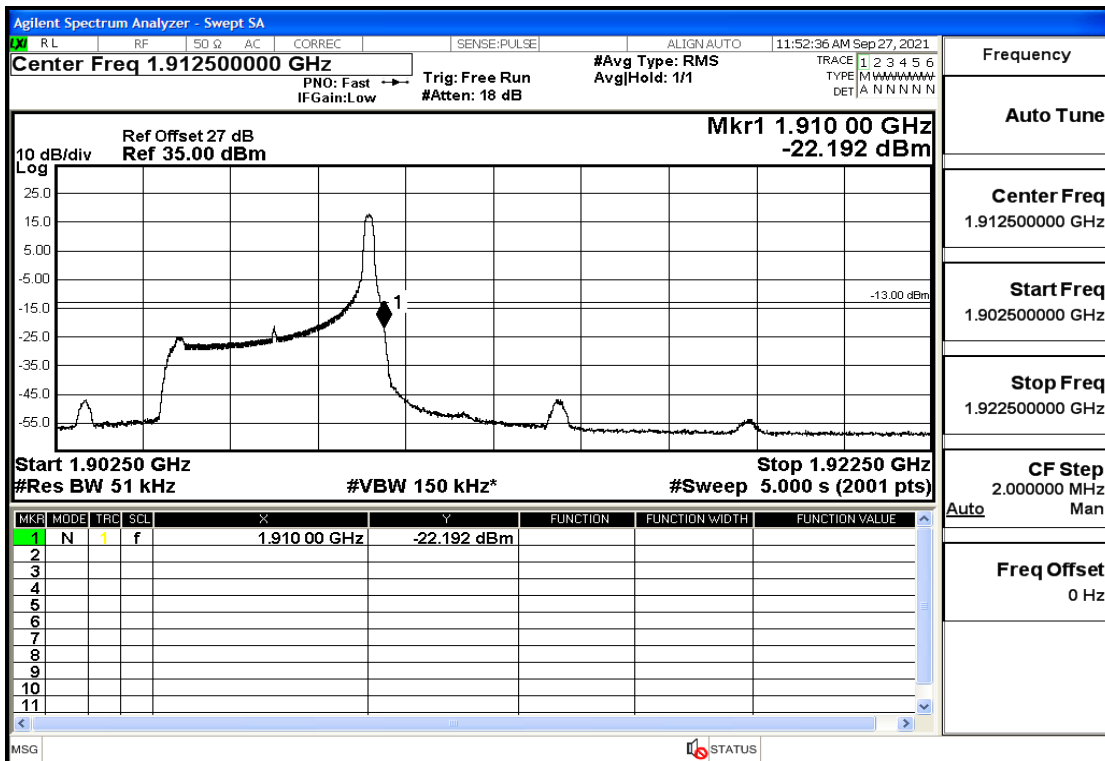

Band2-5-1907.5-16QAM-1#HIGH@Pass