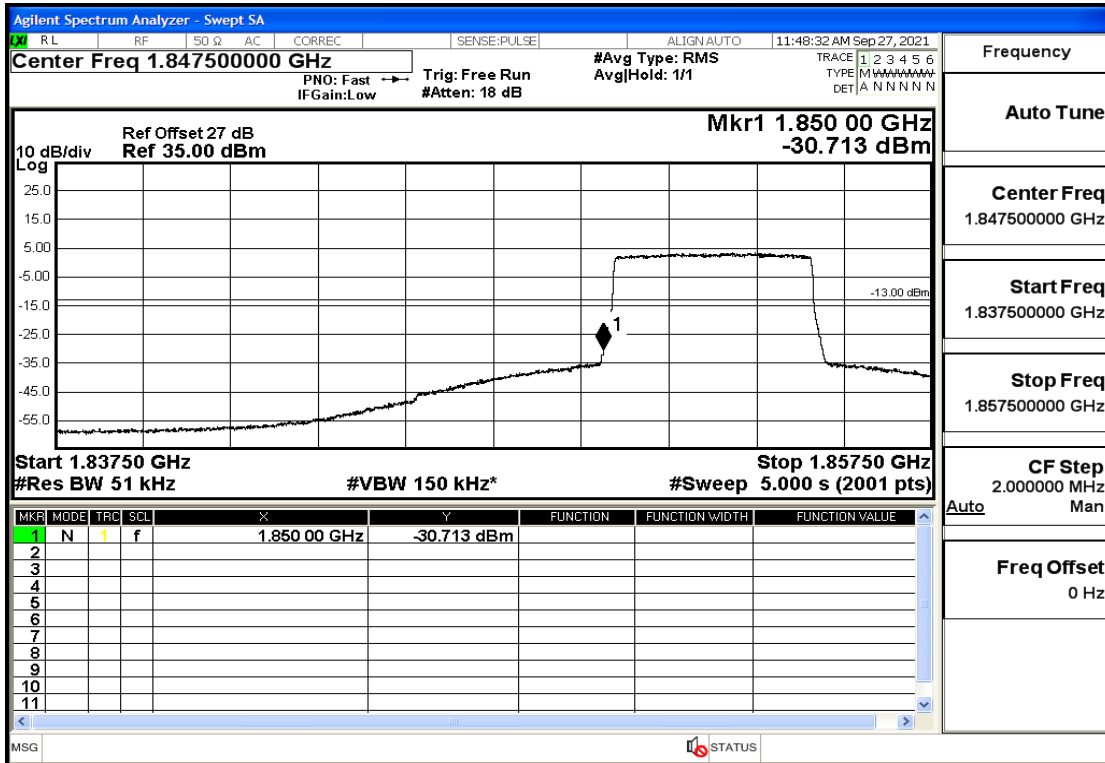

RF Test Data for LTE (Conducted Measurement)

Product Name: Real-time temperature logger

Trade Mark: Frigga

Test Model: V5C Non-Li(4G-60)

Sample ID: TZ220603347-1#

FCC ID: 2ATWZ-V5X4G

Environmental Conditions

Band2-3-1908.5-16QAM-15#LOW@Pass

Band2-3-1908.5-16QAM-1#HIGH@Pass

Band2-5-1852.5-QPSK-25#LOW@Pass

Band2-5-1852.5-QPSK-1#LOW@Pass

Band2-5-1852.5-16QAM-25#LOW@Pass

Band2-5-1852.5-16QAM-1#LOW@Pass

Band2-5-1907.5-QPSK-25#LOW@Pass