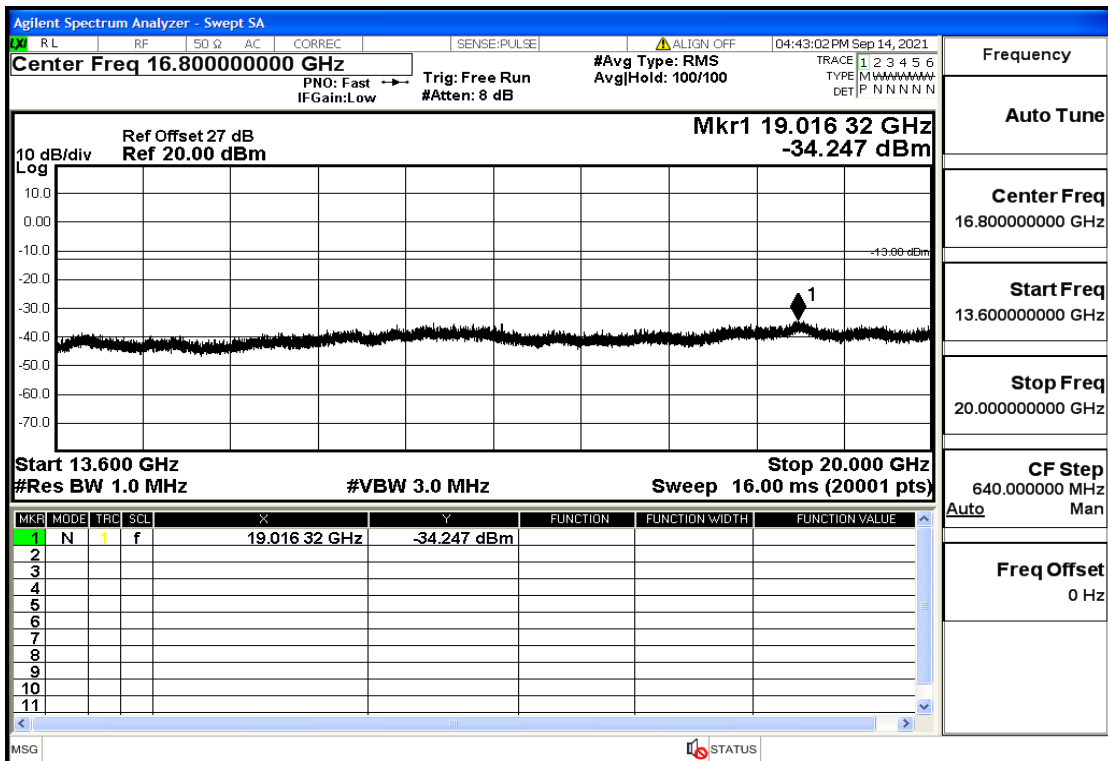

OB2-1.4-1850.7-QPSK-1#LOW@13.6GHz-20GHz@Pass

OB2-1.4-1850.7-QPSK-1#HIGH@30mHz-1GHz@Pass

OB2-1.4-1850.7-QPSK-1#HIGH@1GHz-7GHz@Pass

OB2-1.4-1850.7-QPSK-1#HIGH@7GHz-13.6GHz@Pass

OB2-1.4-1850.7-QPSK-1#HIGH@13.6GHz-20GHz@Pass