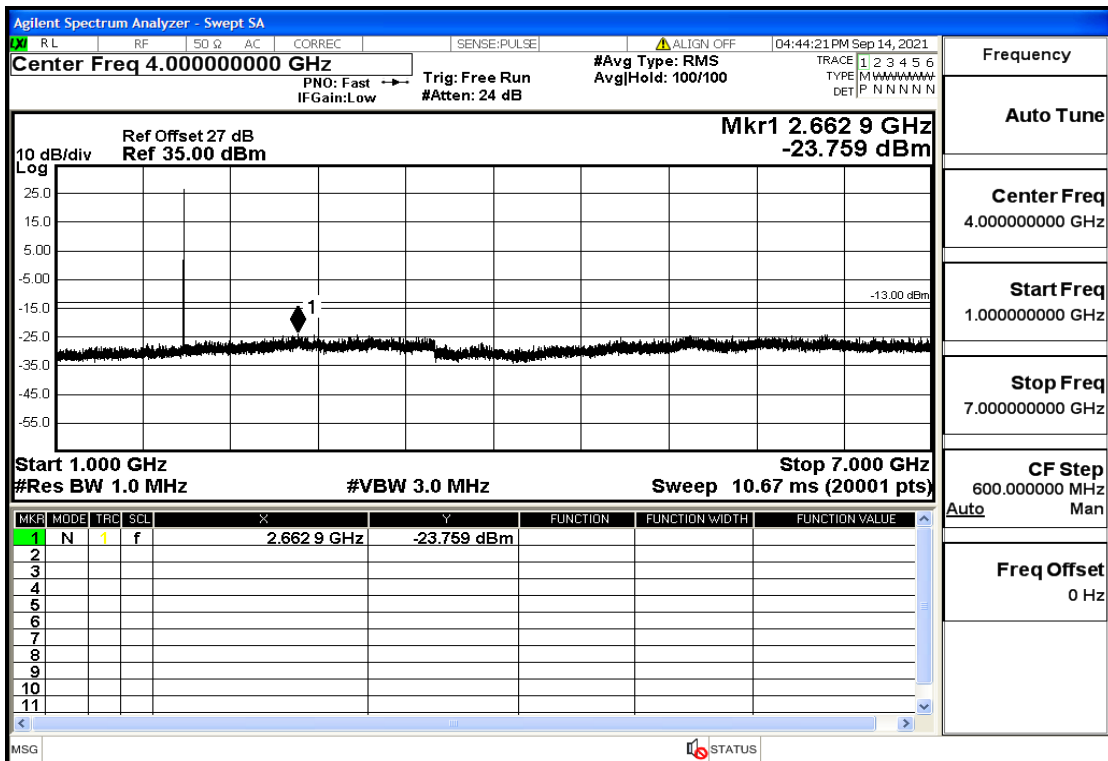

OB2-1.4-1880-QPSK-6#LOW@1GHz-7GHz@Pass