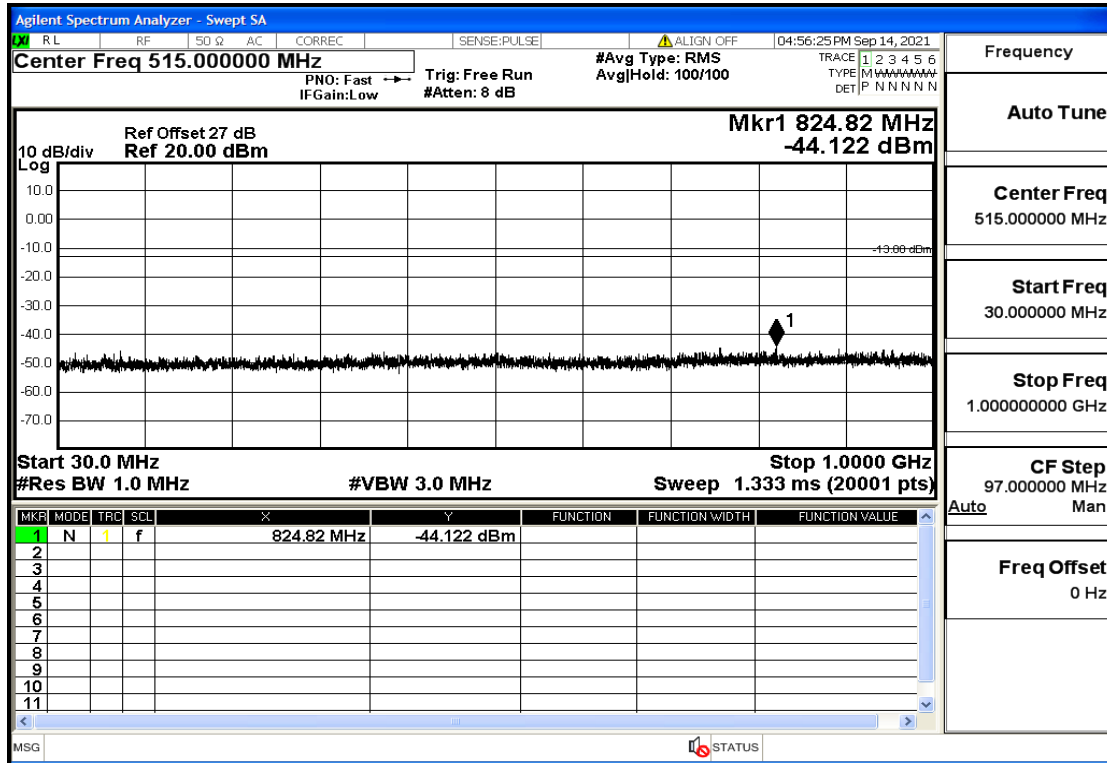

RF Test Data for LTE (Conducted Measurement)

Product Name: Real-time temperature logger

Trade Mark: Frigga

Test Model: V5C Non-Li(4G-60)

Sample ID: TZ220603347-1#

FCC ID: 2ATWZ-V5X4G

Environmental Conditions

OB2-3-1880-QPSK-15#LOW@30mHz-1GHz@Pass

OB2-3-1880-QPSK-15#LOW@1GHz-7GHz@Pass

OB2-3-1880-QPSK-15#LOW@7GHz-13.6GHz@Pass

OB2-3-1880-QPSK-15#LOW@13.6GHz-20GHz@Pass

OB2-3-1880-QPSK-1#LOW@30mHz-1GHz@Pass

OB2-3-1880-QPSK-1#LOW@1GHz-7GHz@Pass