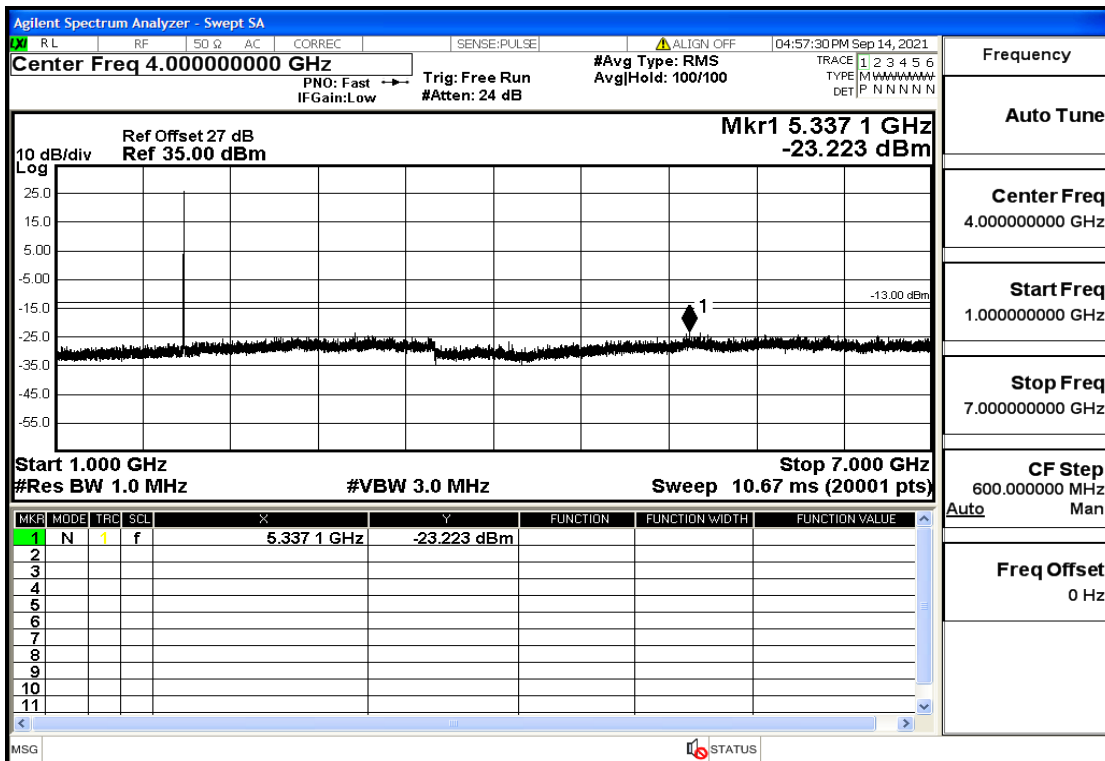

OB2-3-1880-QPSK-1#LOW@7GHz-13.6GHz@Pass

OB2-3-1880-QPSK-1#LOW@13.6GHz-20GHz@Pass

OB2-3-1880-QPSK-1#HIGH@30mHz-1GHz@Pass

OB2-3-1880-QPSK-1#HIGH@1GHz-7GHz@Pass

OB2-3-1880-QPSK-1#HIGH@7GHz-13.6GHz@Pass

OB2-3-1880-QPSK-1#HIGH@13.6GHz-20GHz@Pass