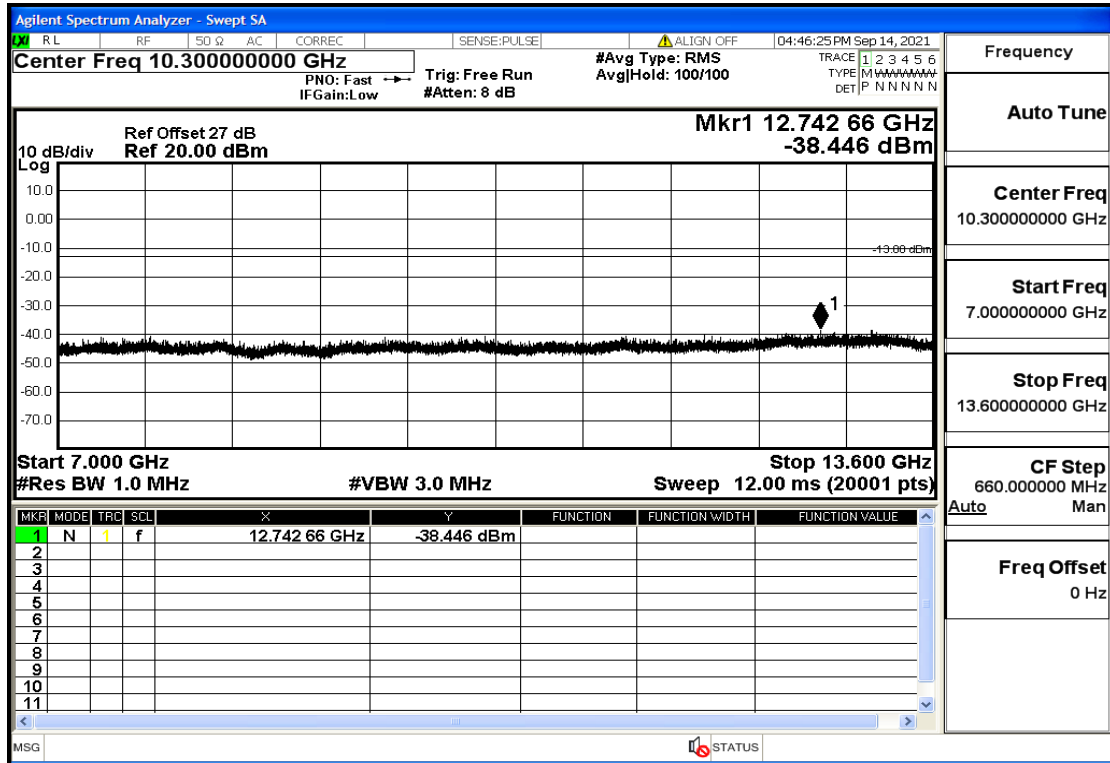

OB2-1.4-1880-QPSK-1#LOW@7GHz-13.6GHz@Pass

OB2-1.4-1880-QPSK-1#LOW@13.6GHz-20GHz@Pass

OB2-1.4-1880-QPSK-1#HIGH@30mHz-1GHz@Pass

OB2-1.4-1880-QPSK-1#HIGH@1GHz-7GHz@Pass

OB2-1.4-1880-QPSK-1#HIGH@7GHz-13.6GHz@Pass