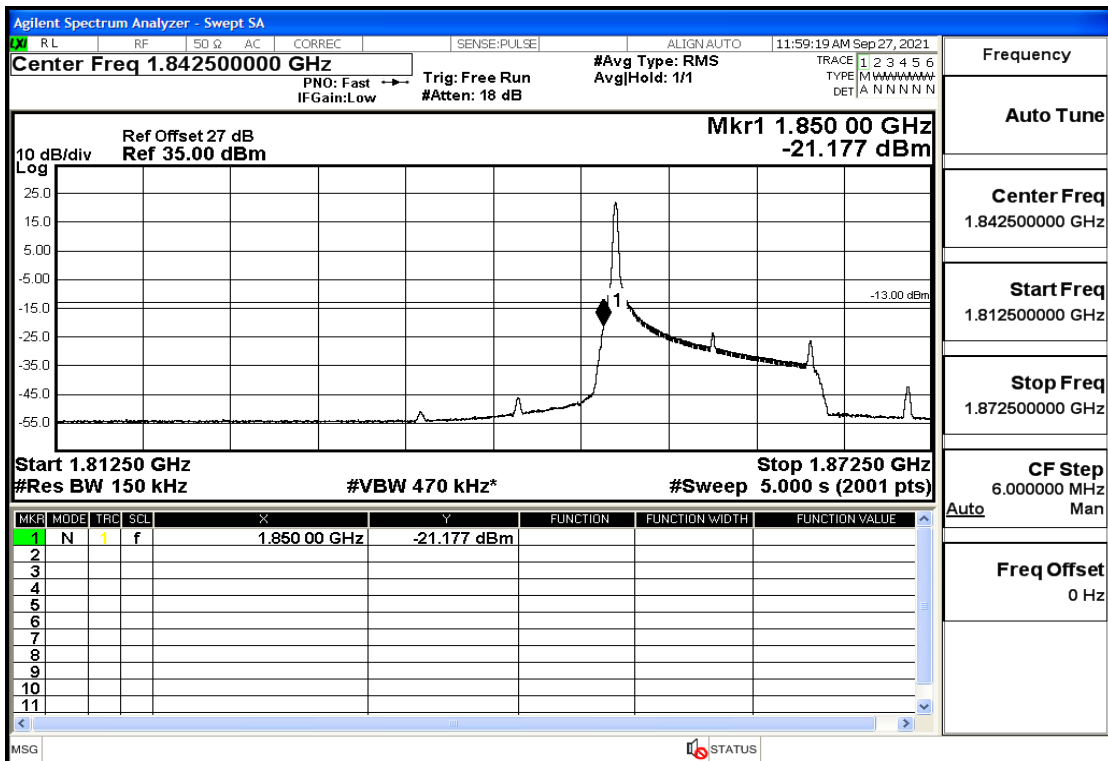

Band2-15-1857.5-QPSK-1#LOW@Pass