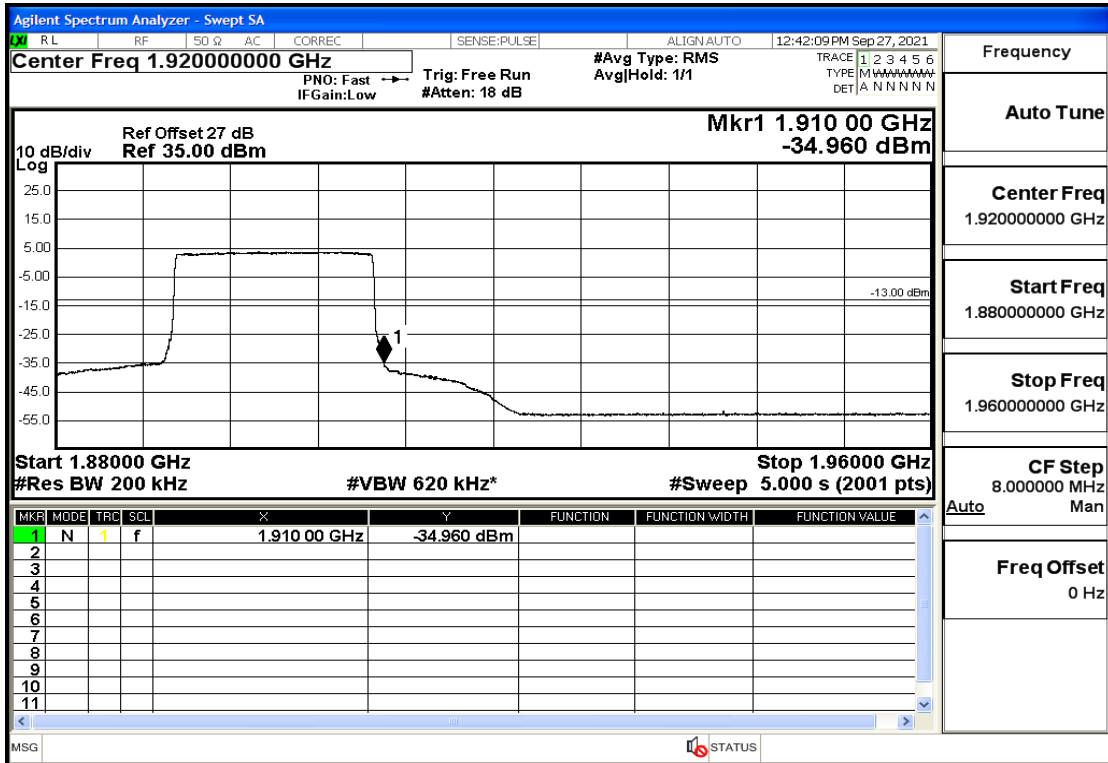

Band2-20-1900-QPSK-100#LOW@Pass