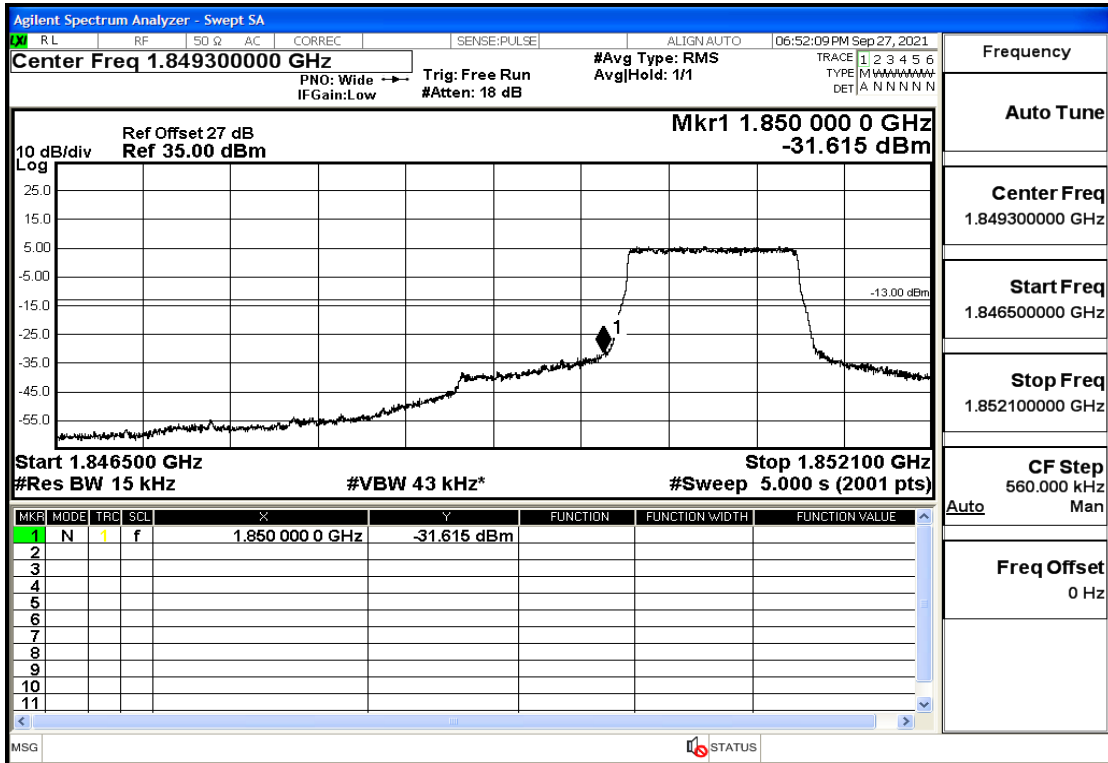

Band2-1.4-1850.7-QPSK-6#LOW@Pass