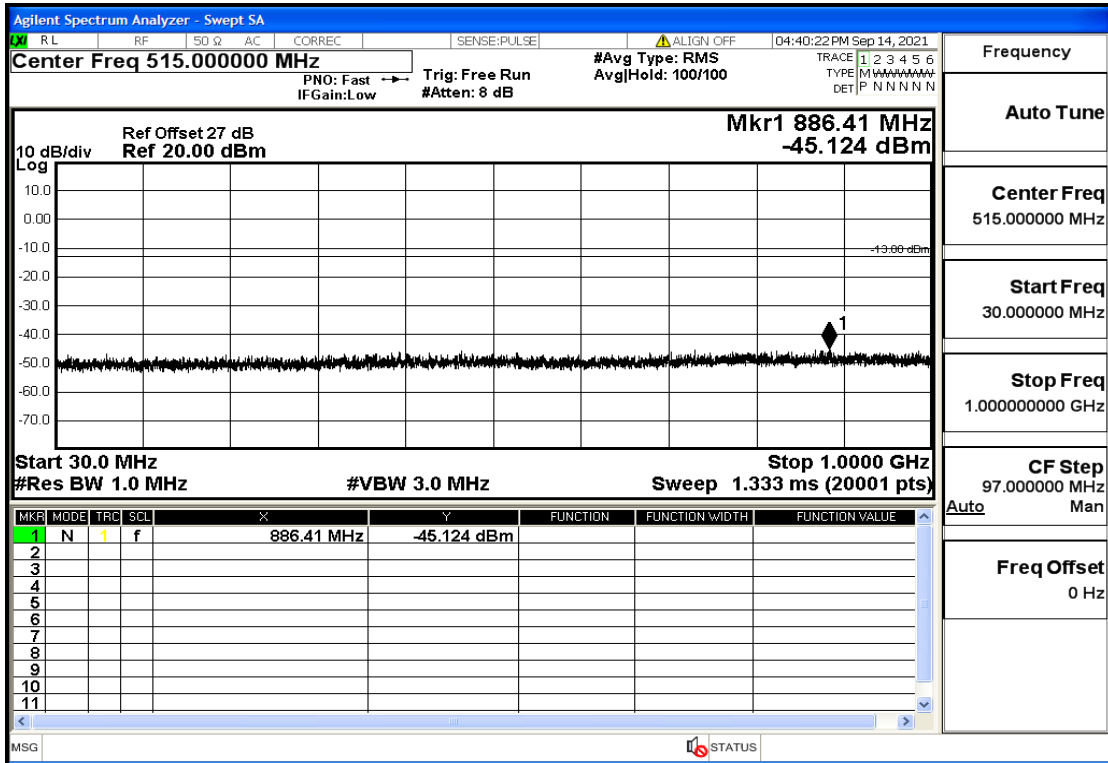

OB2-1.4-1850.7-QPSK-6#LOW@30mHz-1GHz@Pass