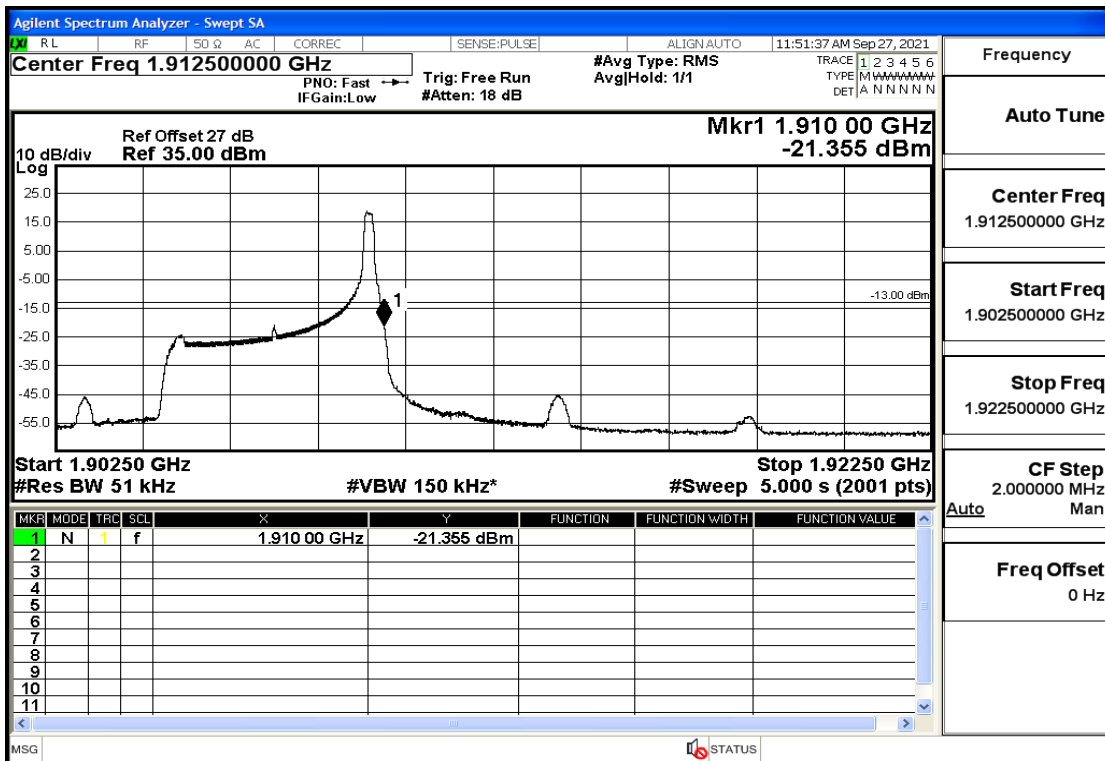

Band2-5-1907.5-QPSK-1#HIGH@Pass