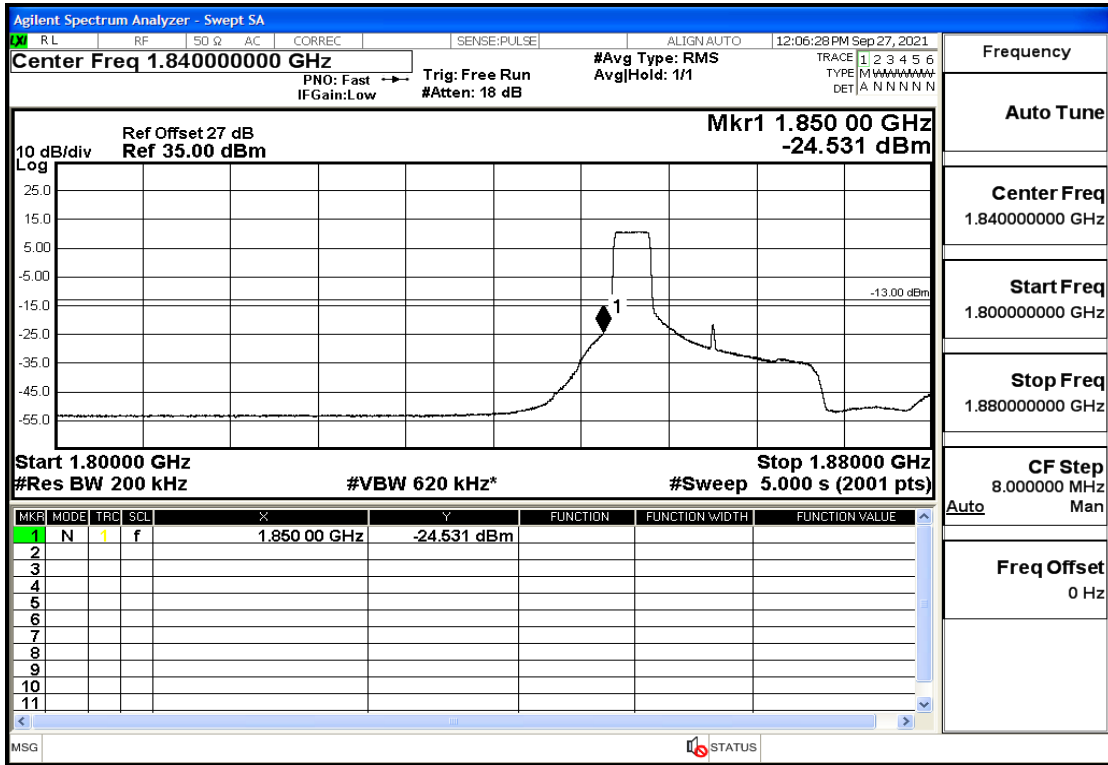

Band2-20-1860-16QAM-18#LOW@Pass