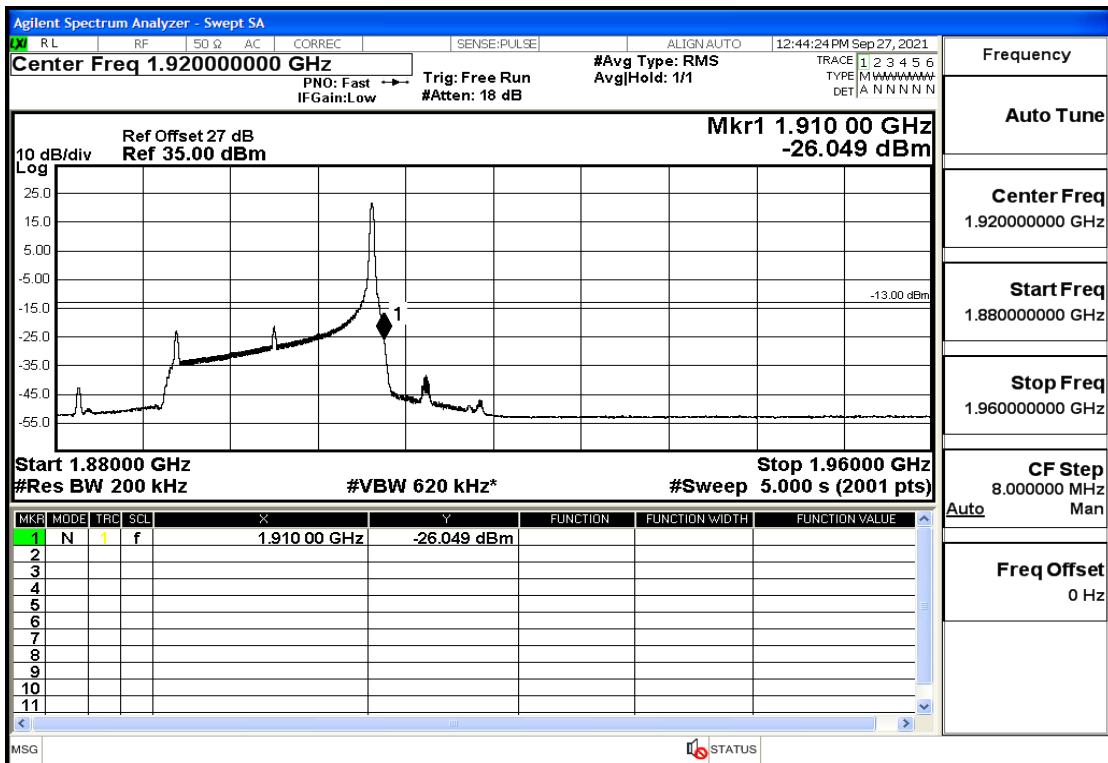

Band2-20-1900-16QAM-1#HIGH@Pass