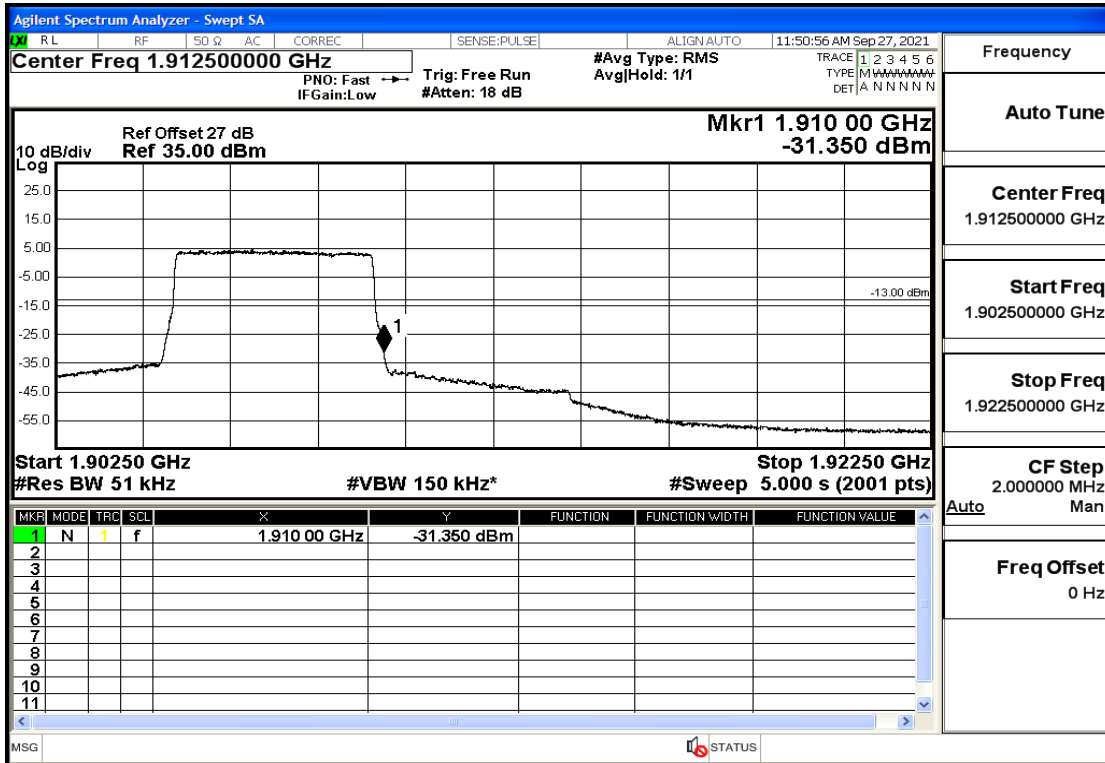

RF Test Data for LTE (Conducted Measurement)

Product Name: Real-time temperature logger

Trade Mark: Frigga

Test Model: V5C Non-Li(4G-60)

Sample ID: TZ220603347-1#

FCC ID: 2ATWZ-V5X4G

Environmental Conditions

Band2-3-1908.5-16QAM-15#LOW@Pass

Band2-3-1908.5-16QAM-1#HIGH@Pass

Band2-5-1852.5-QPSK-25#LOW@Pass

Band2-5-1852.5-QPSK-1#LOW@Pass

Band2-5-1852.5-16QAM-25#LOW@Pass

Band2-5-1852.5-16QAM-1#LOW@Pass

Band2-5-1907.5-QPSK-25#LOW@Pass