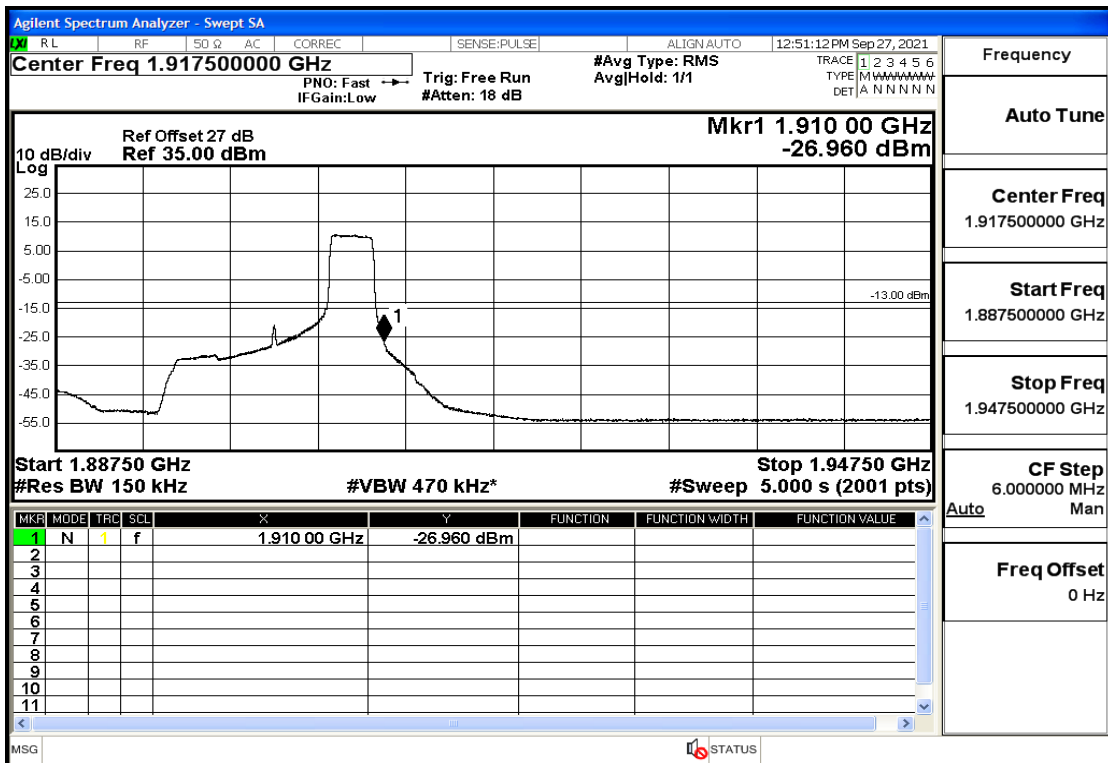

Band2-15-1902.5-16QAM-16#HIGH@Pass