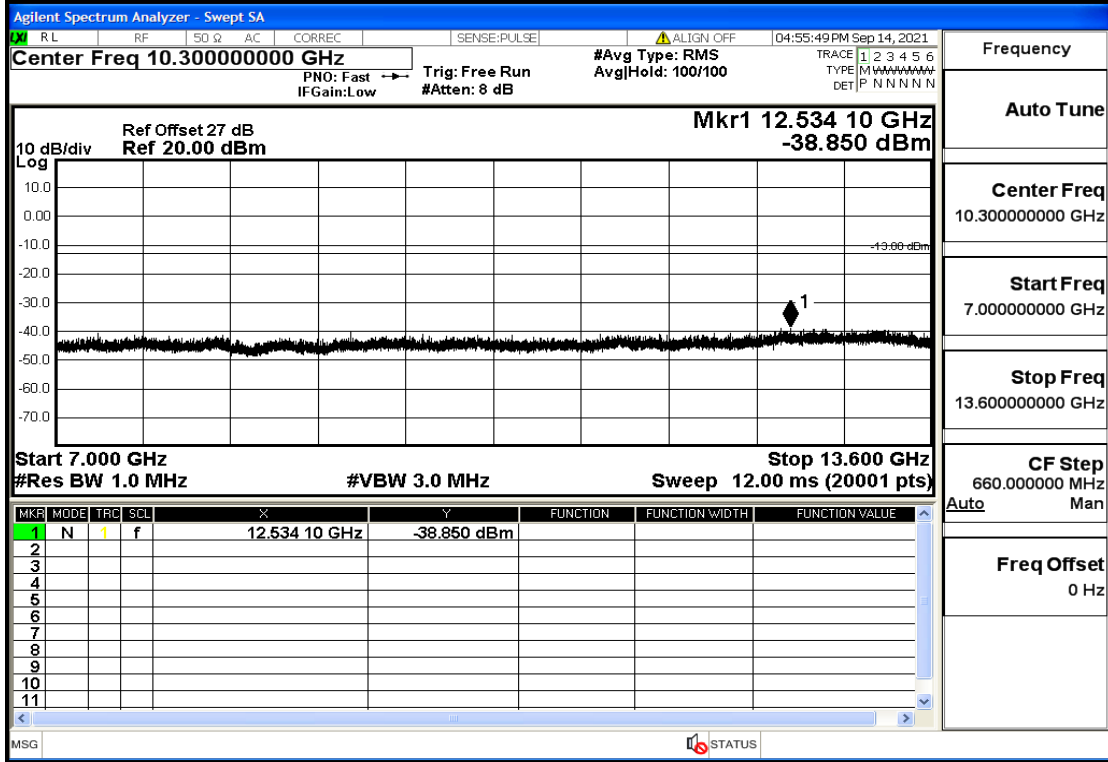

OB2-3-1880-QPSK-15#LOW@7GHz-13.6GHz@Pass