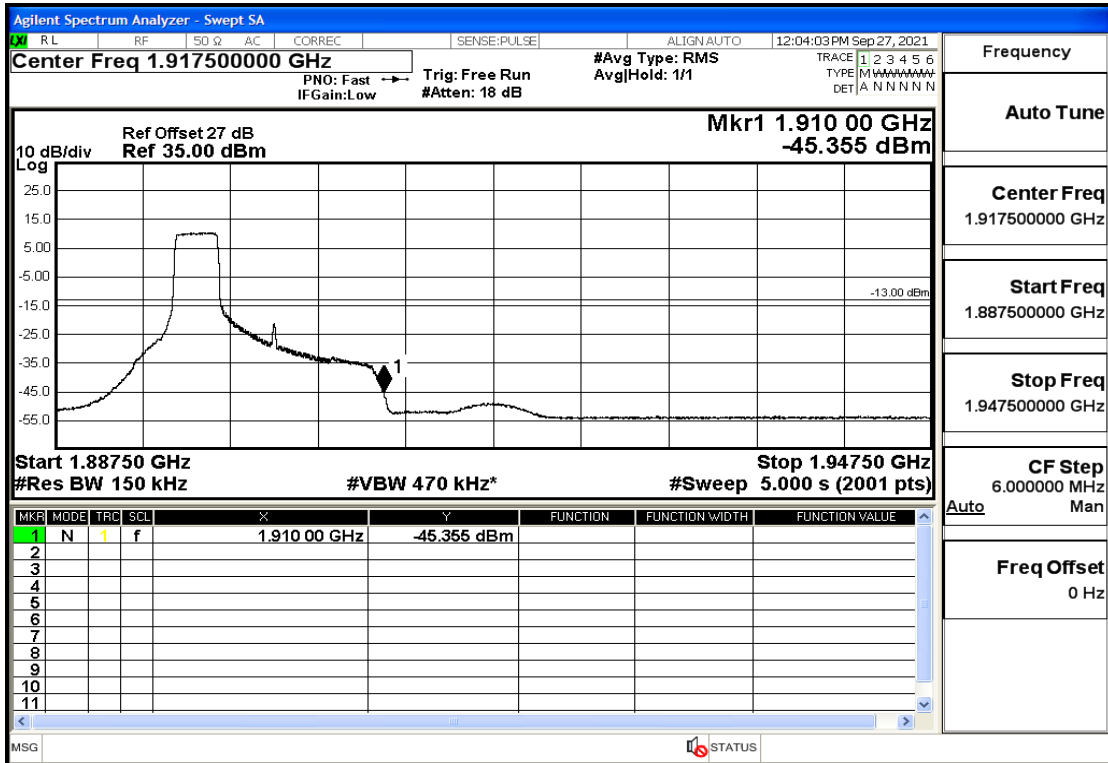

Band2-15-1902.5-16QAM-16#LOW@Pass