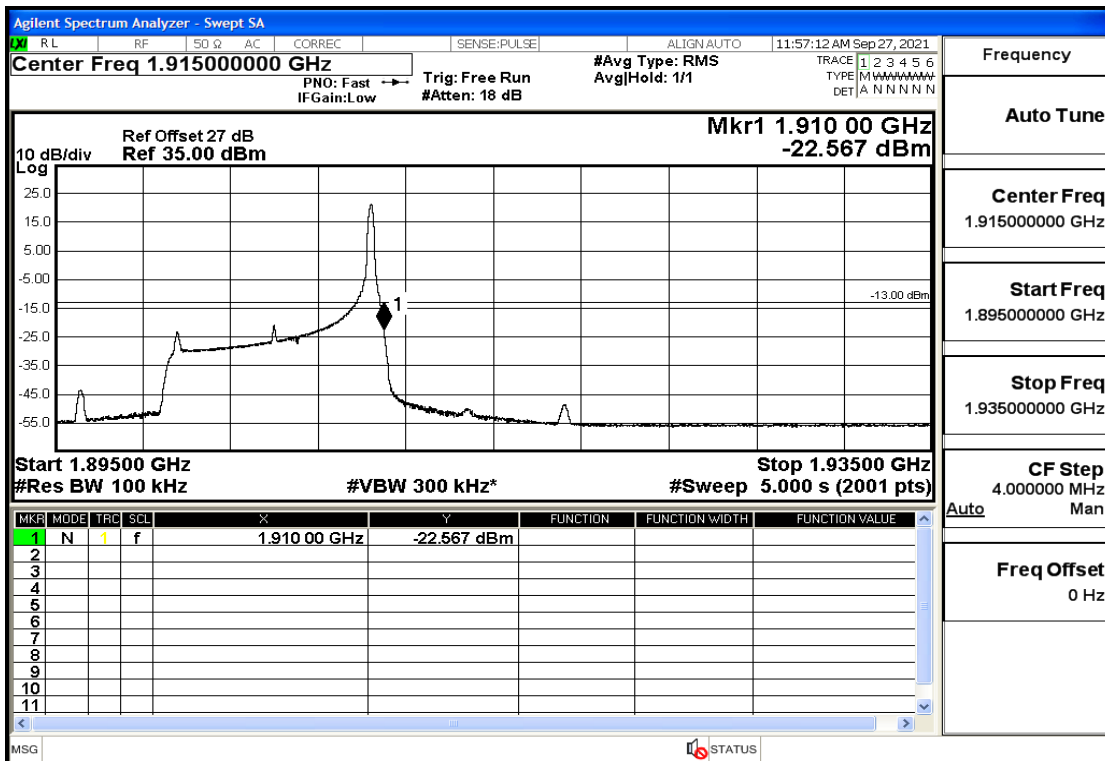

Band2-10-1905-QPSK-1#HIGH@Pass