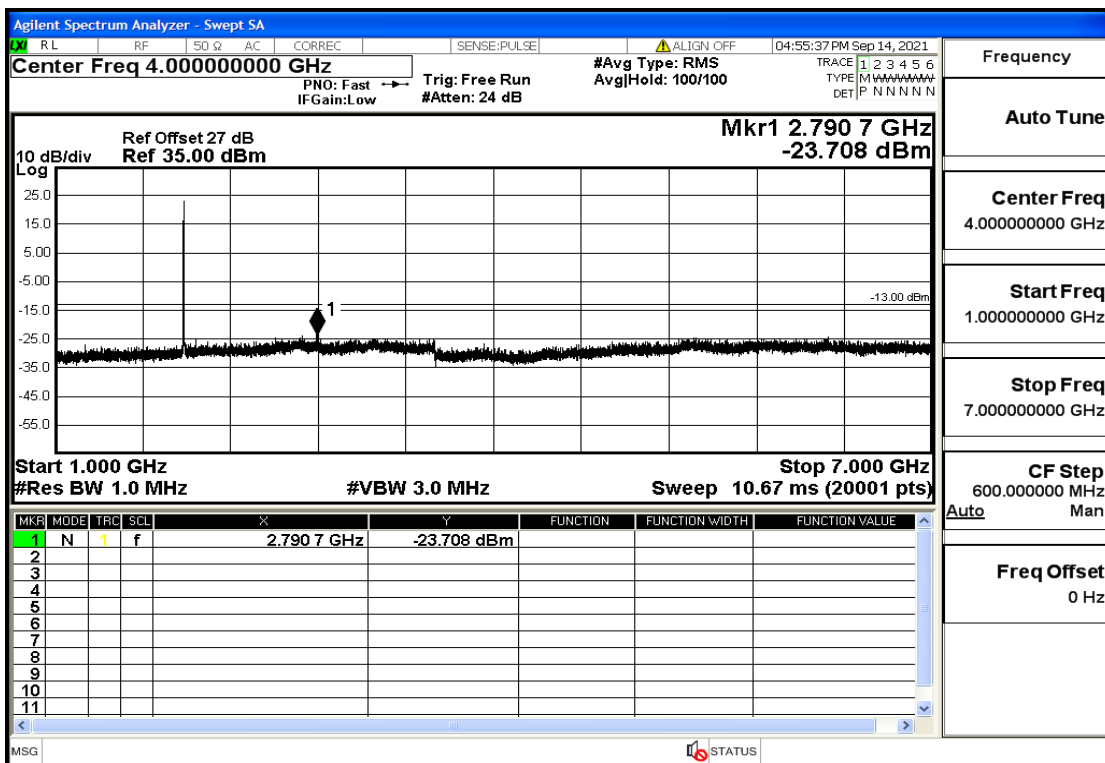

OB2-3-1880-QPSK-15#LOW@1GHz-7GHz@Pass