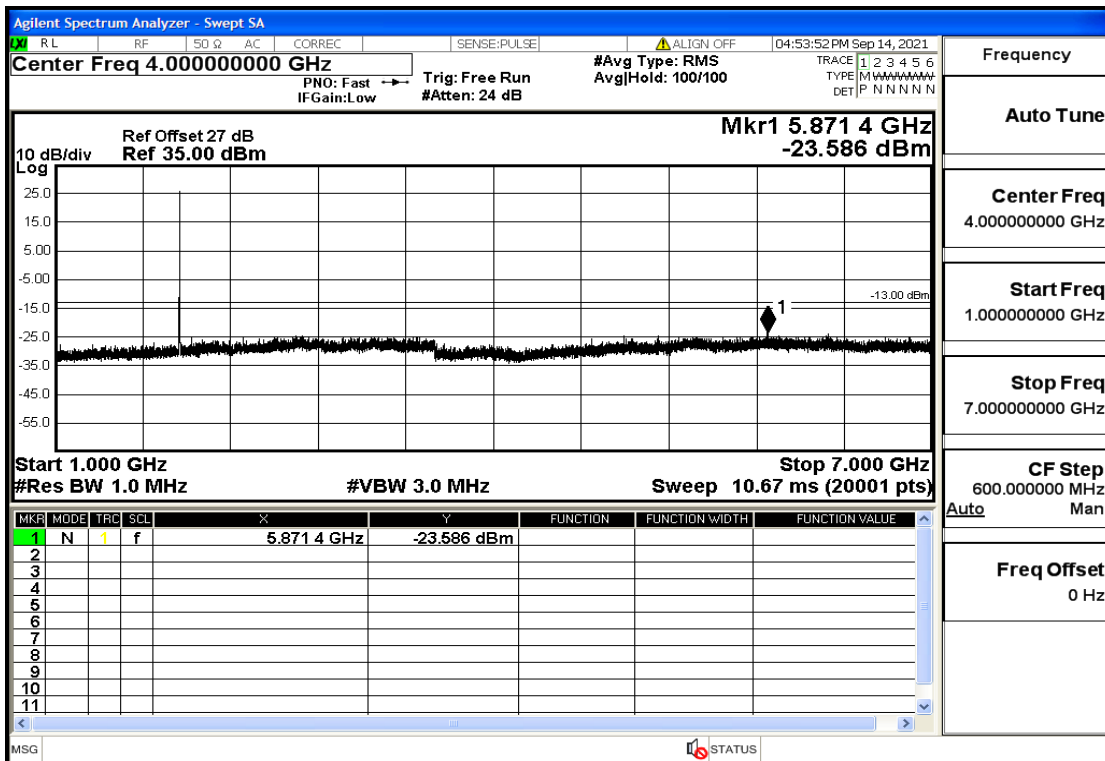

OB2-3-1851.5-QPSK-1#HIGH@1GHz-7GHz@Pass