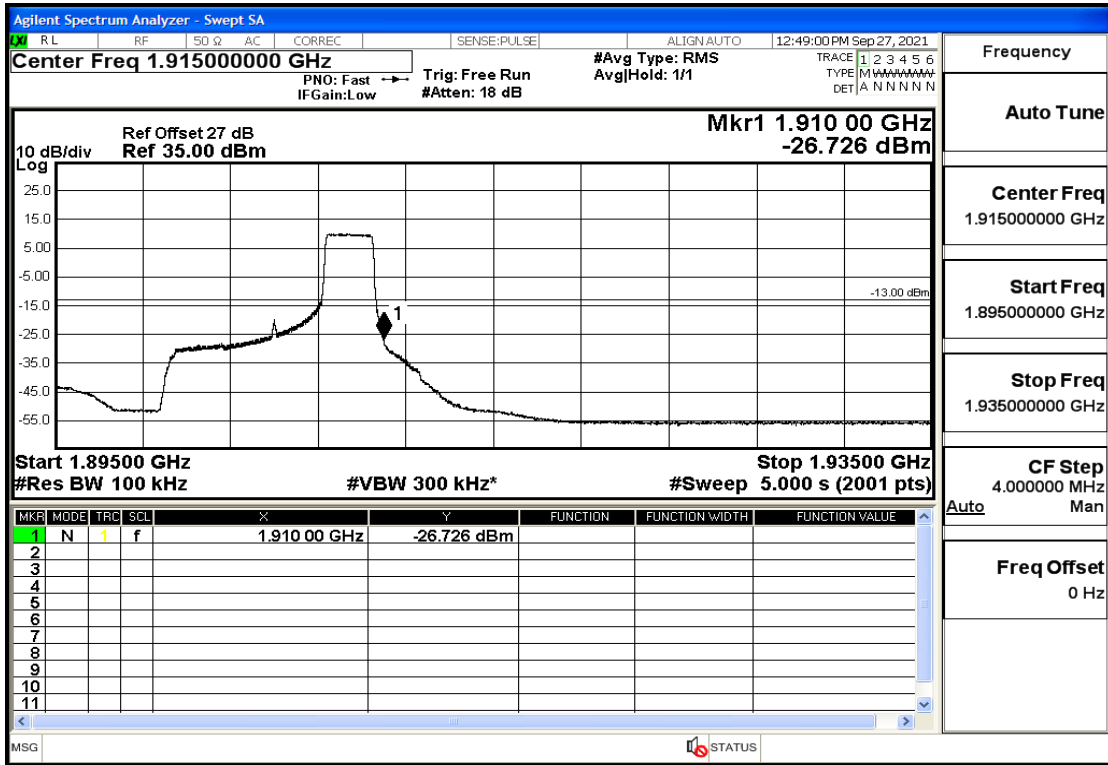

Band2-10-1905-16QAM-12#HIGH@Pass