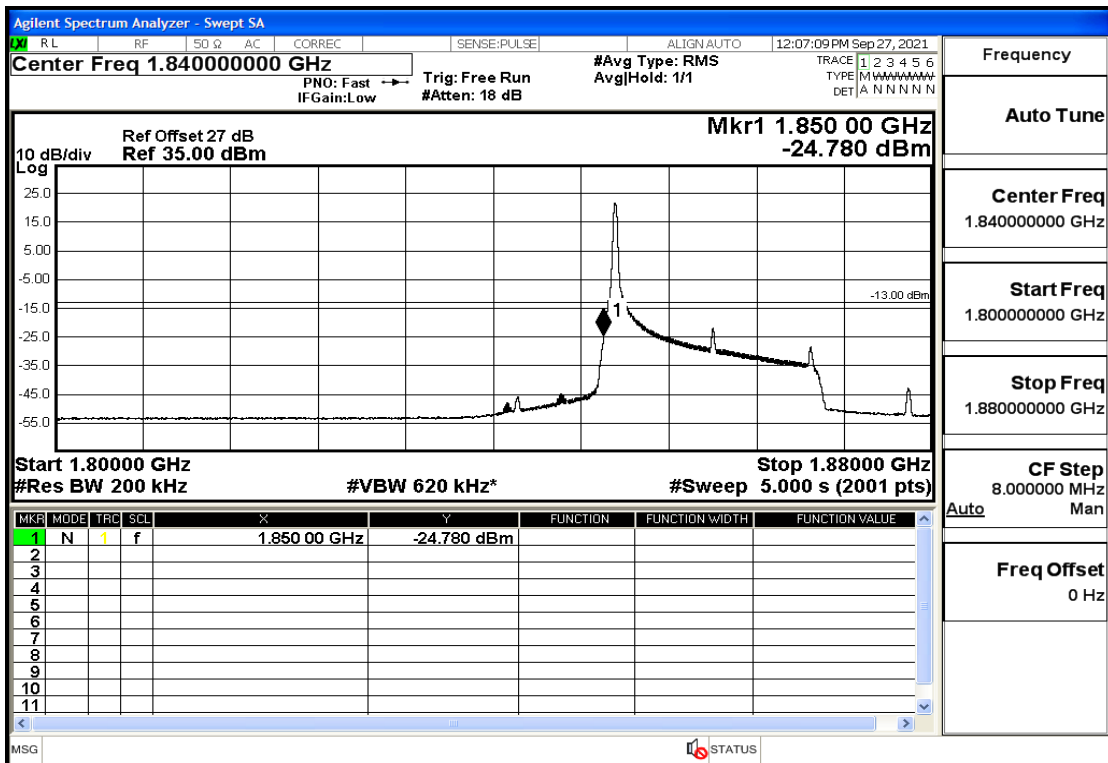

Band2-20-1860-16QAM-1#LOW@Pass