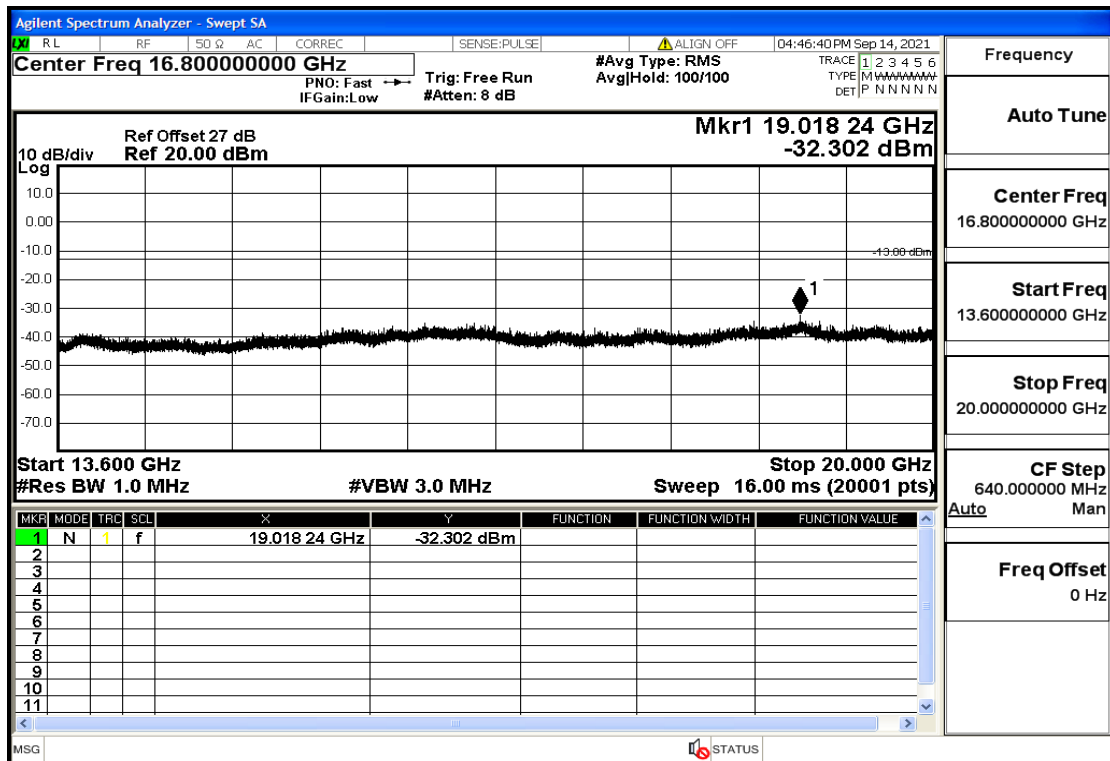

OB2-1.4-1880-QPSK-1#HIGH@13.6GHz-20GHz@Pass