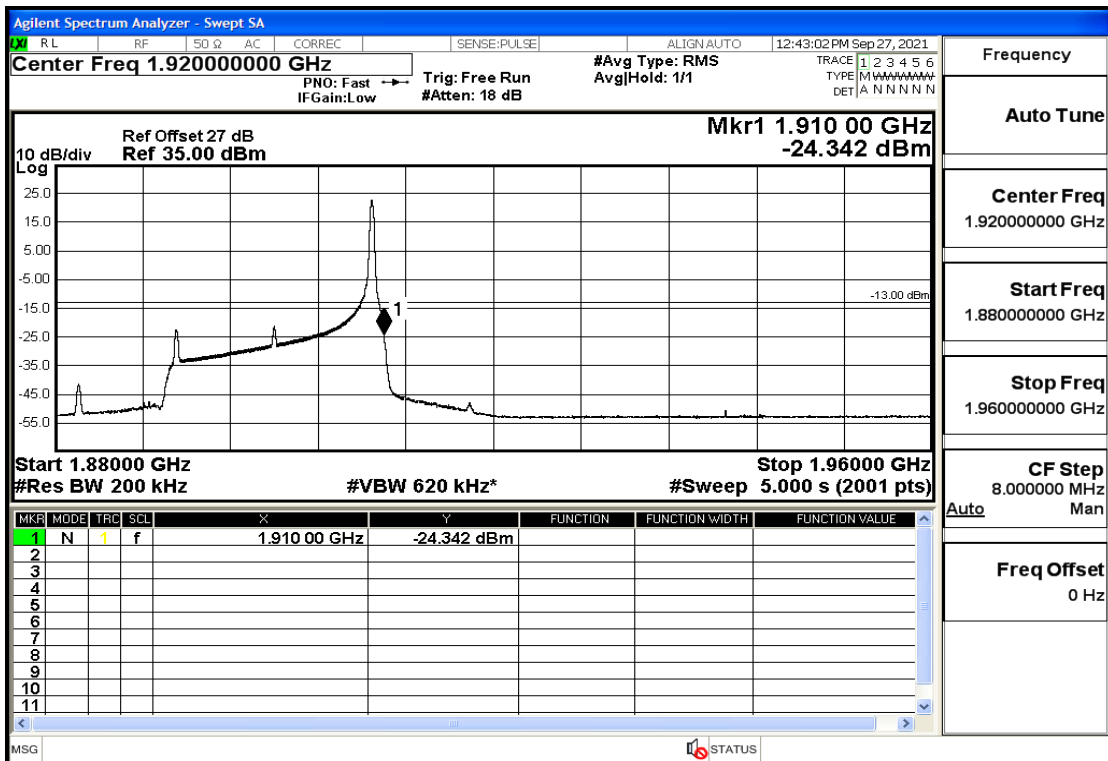

Band2-20-1900-QPSK-1#HIGH@Pass