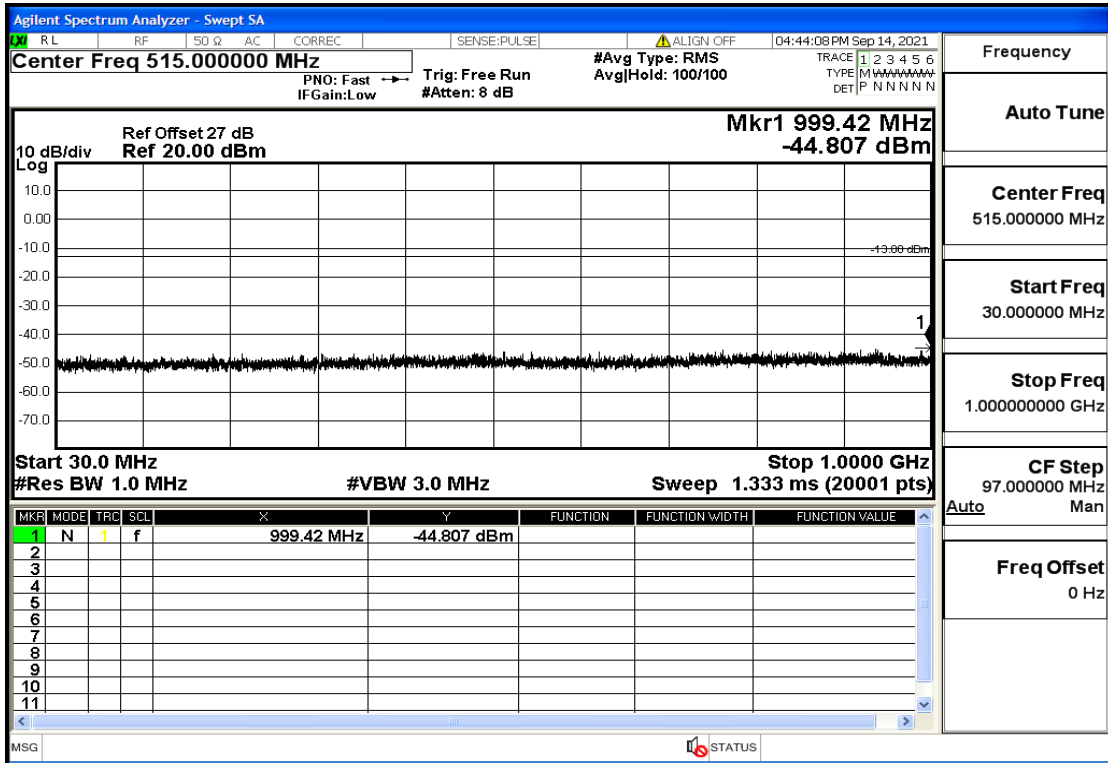

OB2-1.4-1880-QPSK-6#LOW@30mHz-1GHz@Pass