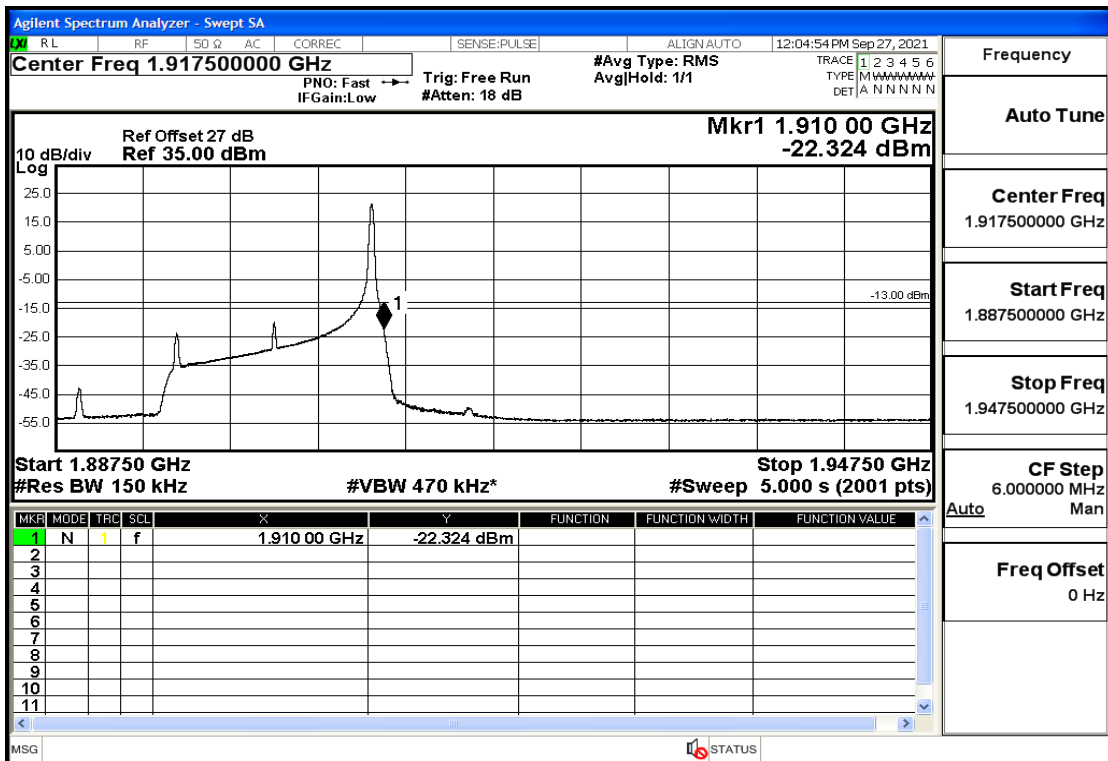

Band2-15-1902.5-16QAM-1#HIGH@Pass