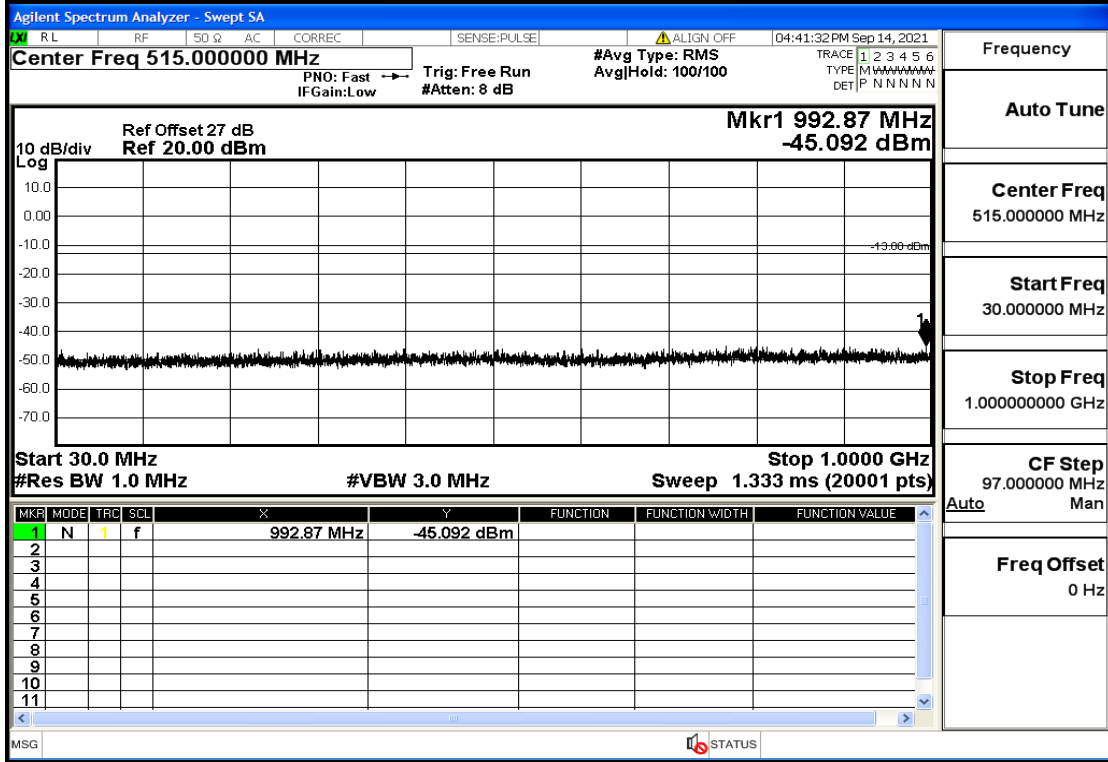

OB2-1.4-1850.7-QPSK-1#LOW@30mHz-1GHz@Pass