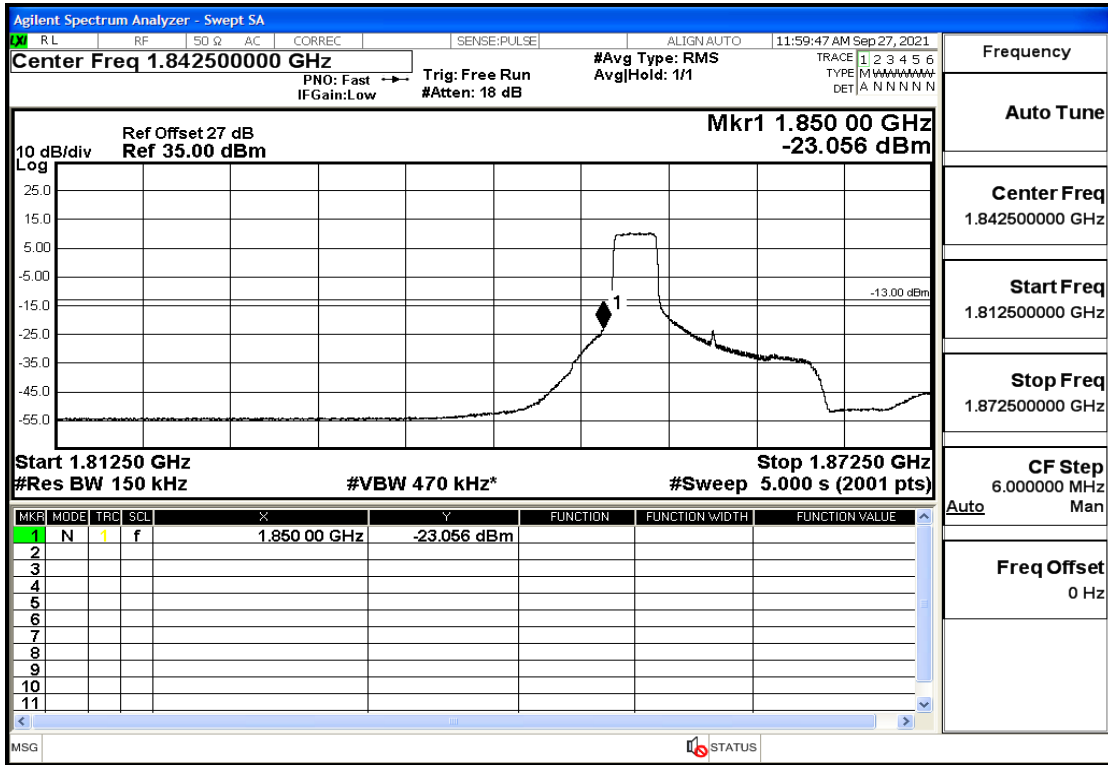

Band2-15-1857.5-16QAM-16#LOW@Pass