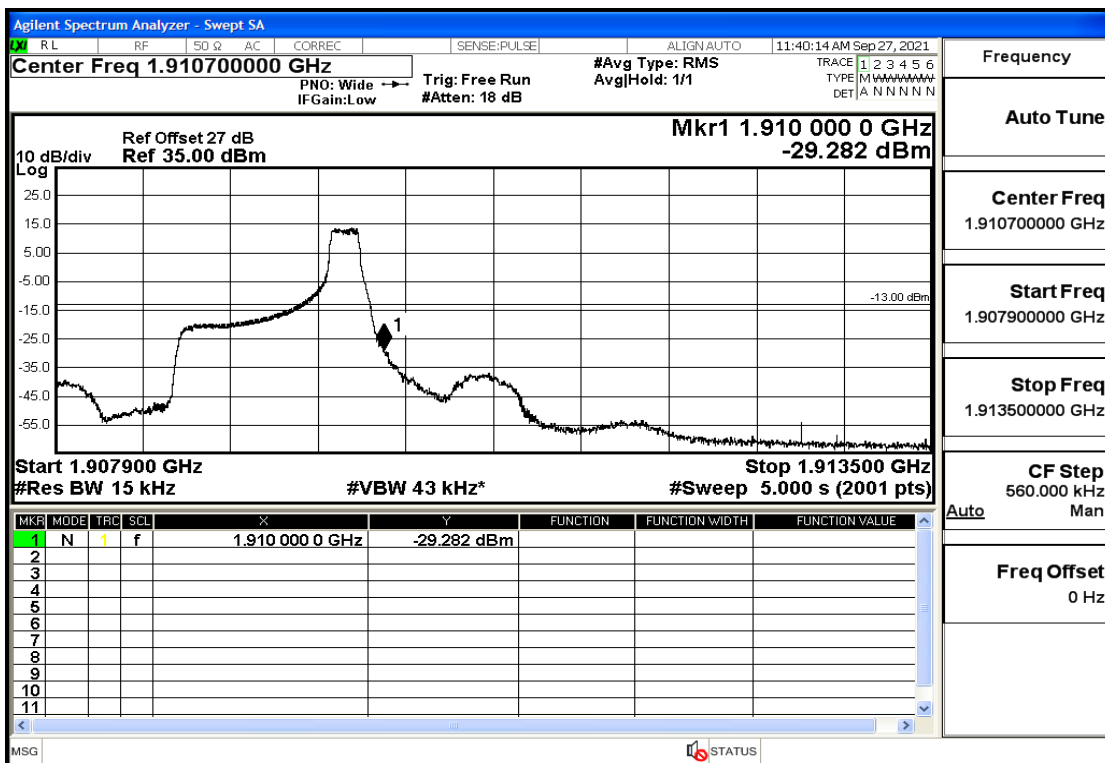

Band2-1.4-1909.3-16QAM-1#HIGH@Pass