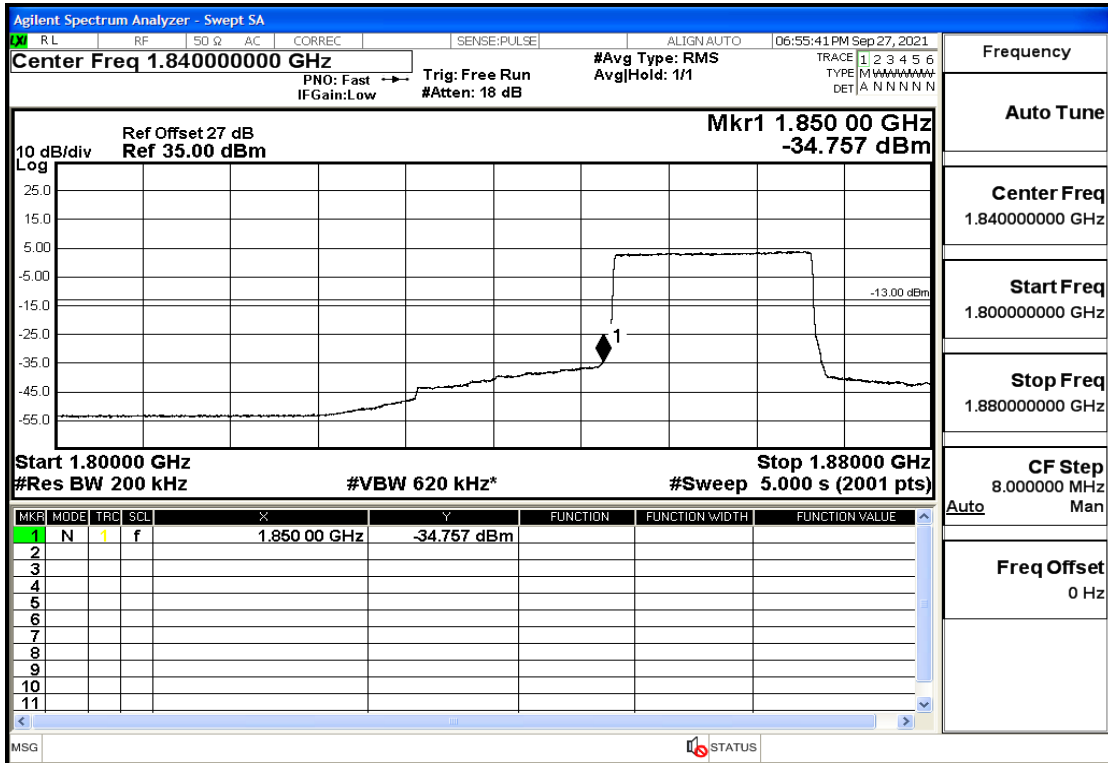

Band2-20-1860-QPSK-100#LOW@Pass