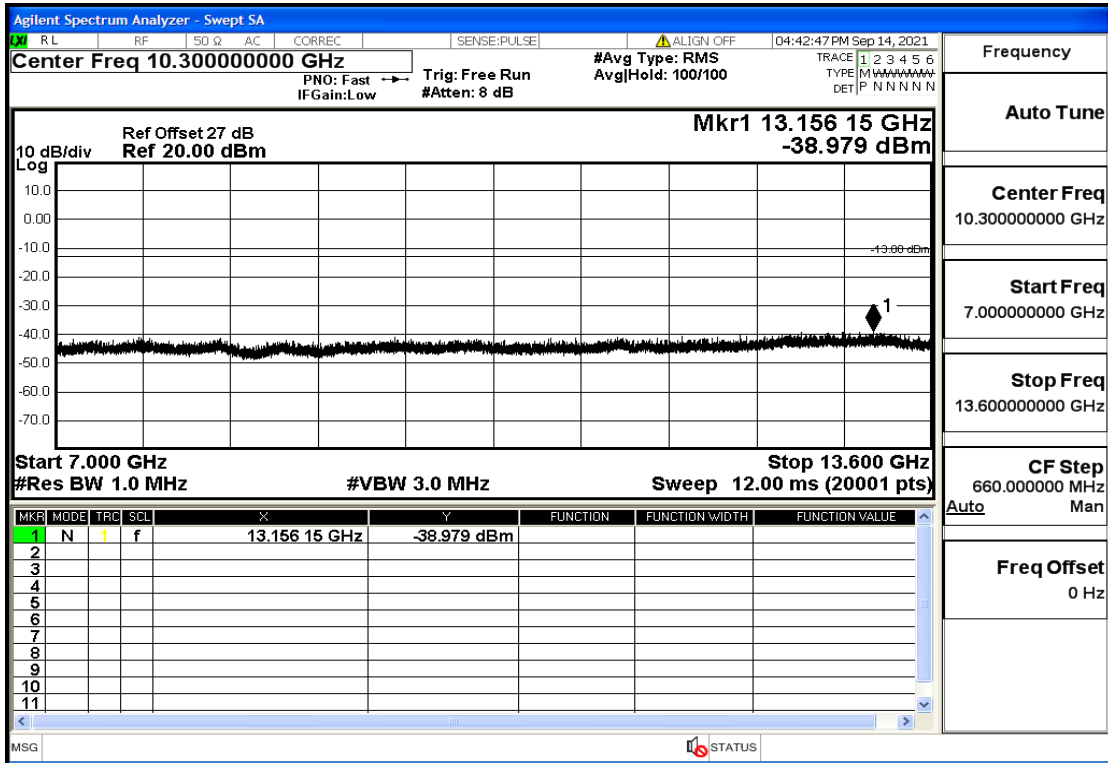

OB2-1.4-1850.7-QPSK-1#LOW@13.6GHz-20GHz@Pass

OB2-1.4-1850.7-QPSK-1#HIGH@30mHz-1GHz@Pass

OB2-1.4-1850.7-QPSK-1#HIGH@1GHz-7GHz@Pass

OB2-1.4-1850.7-QPSK-1#HIGH@7GHz-13.6GHz@Pass

OB2-1.4-1850.7-QPSK-1#HIGH@13.6GHz-20GHz@Pass