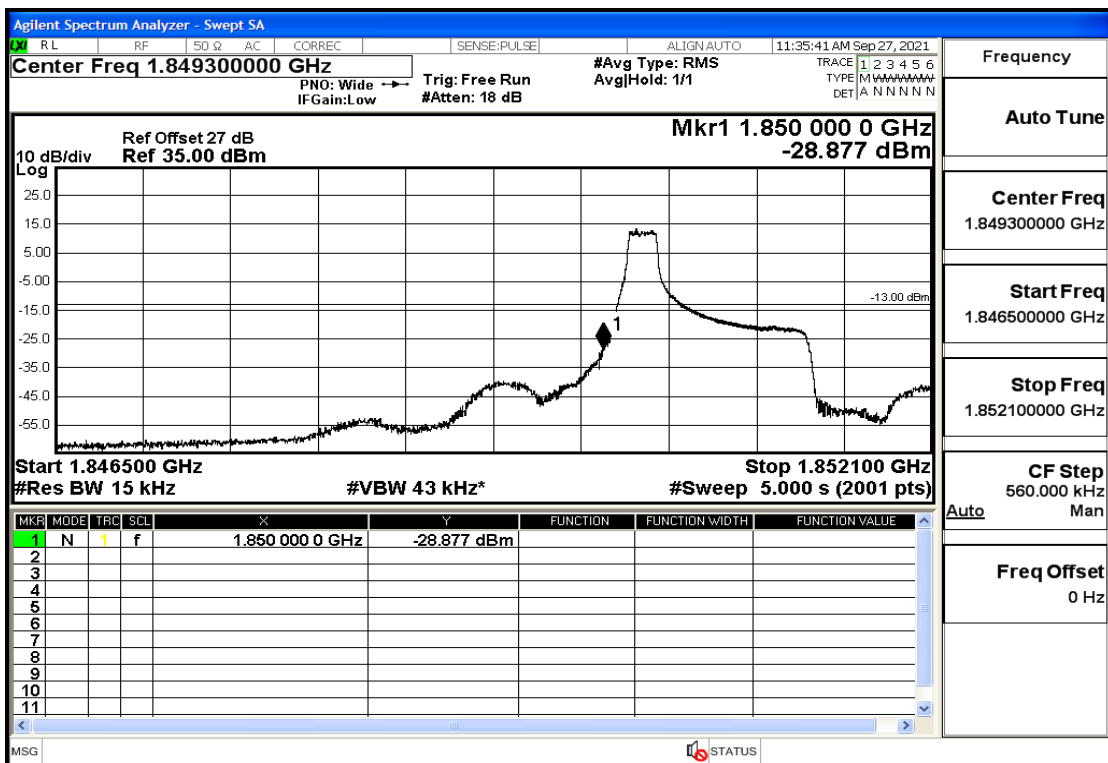

Band2-1.4-1850.7-16QAM-1#LOW@Pass