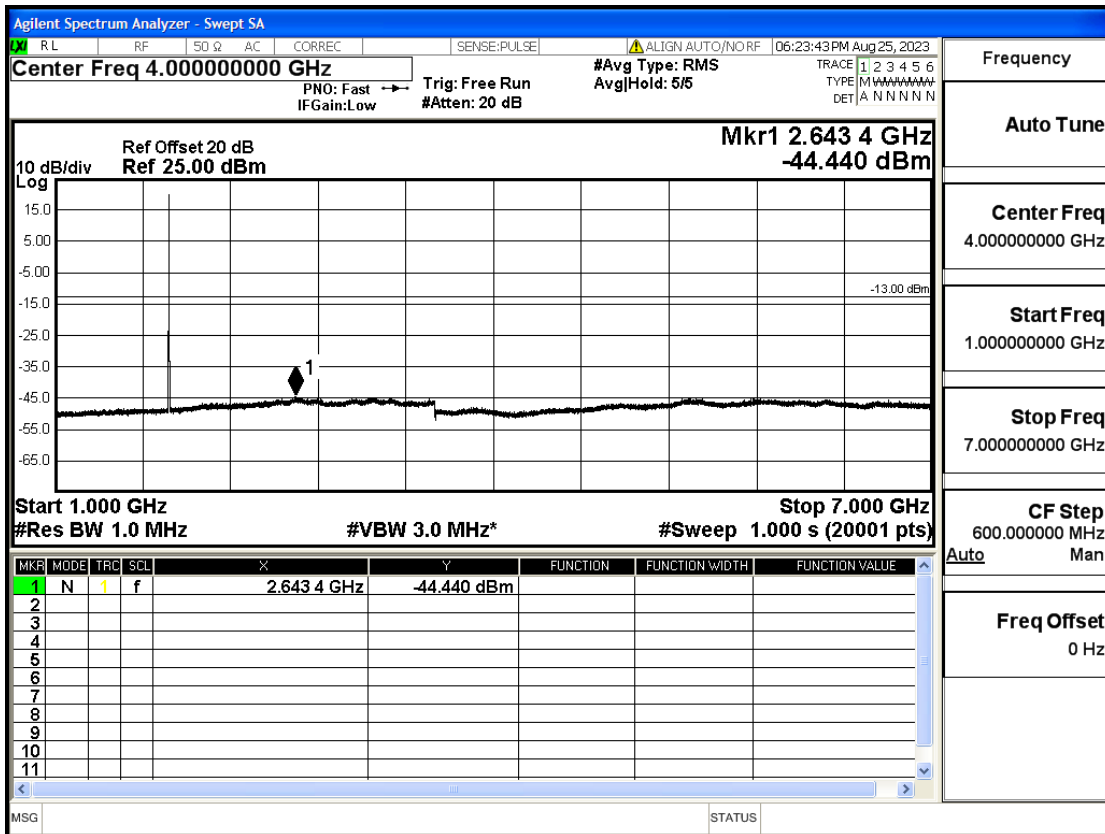

OB66-3-1778.5-QPSK-1#HIGH@1GHz-7GHz@Pass