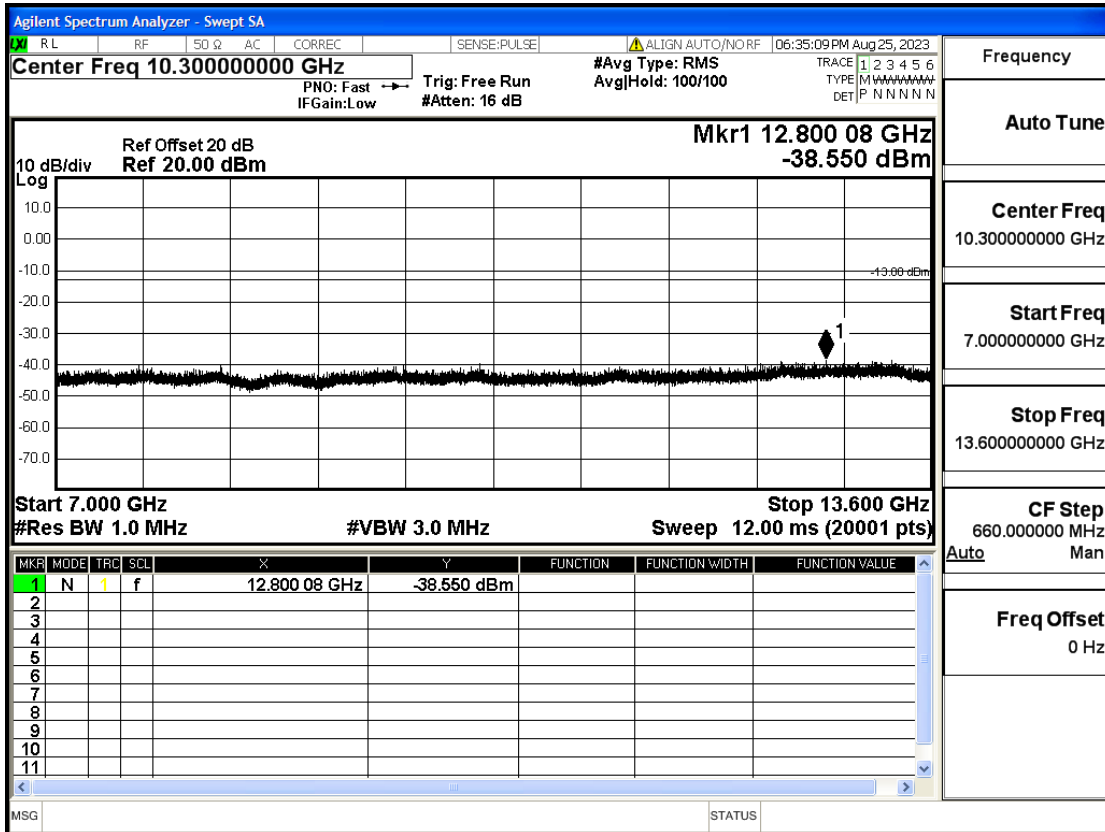

OB66-5-1745-QPSK-1#HIGH@7GHz-13.6GHz@Pass