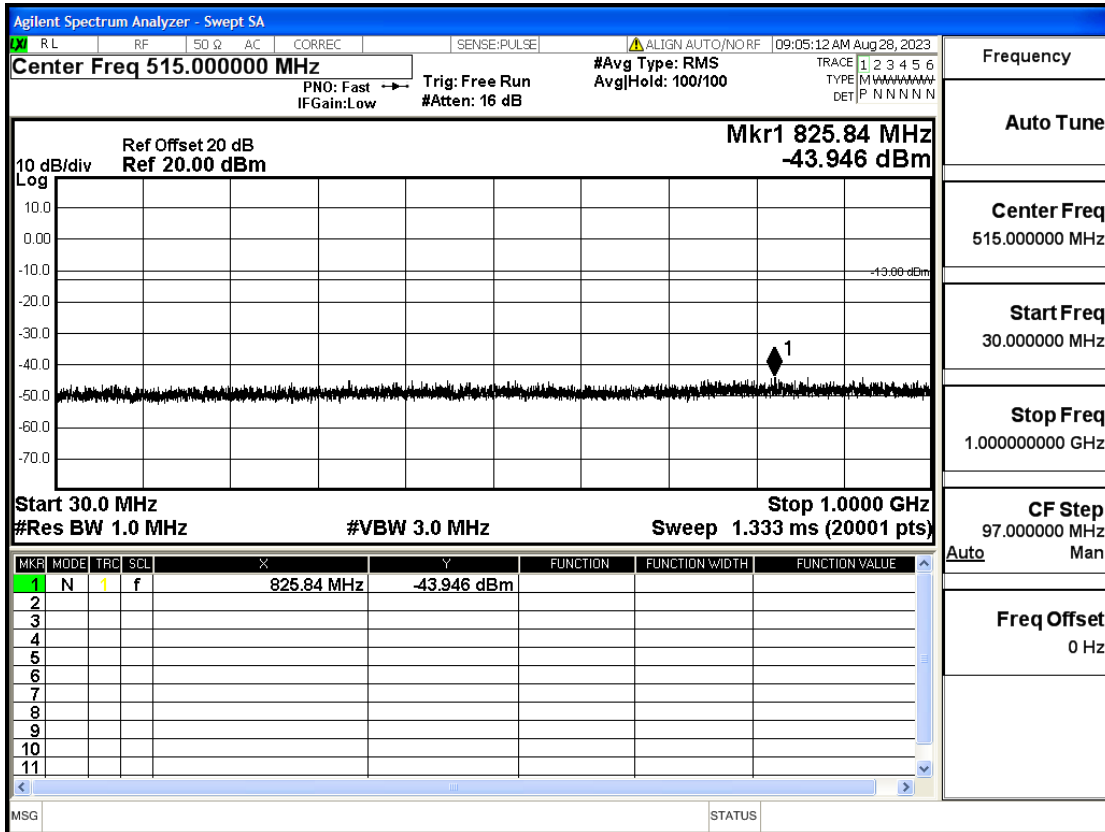

OB66-10-1715-QPSK-1#LOW@30mHz-1GHz@Pass