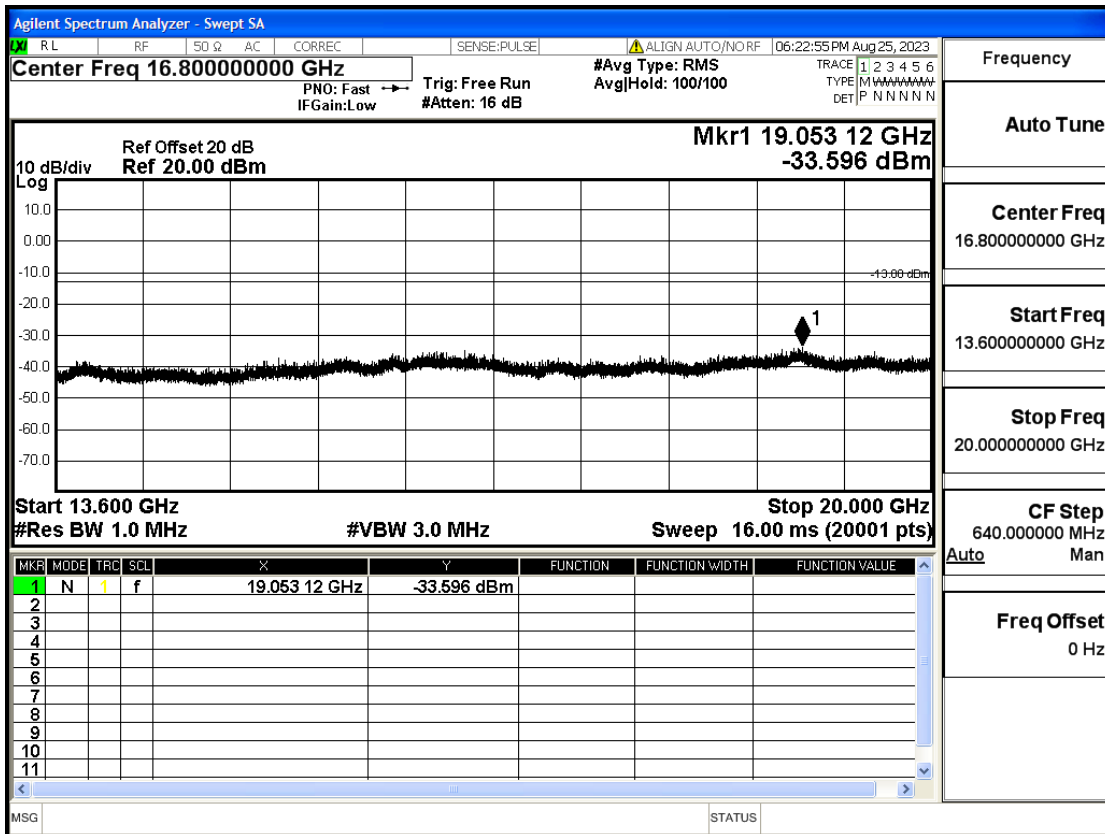

OB66-3-1778.5-QPSK-15#LOW@7GHz-13.6GHz@Pass

OB66-3-1778.5-QPSK-15#LOW@13.6GHz-20GHz@Pass

OB66-3-1778.5-QPSK-1#LOW@30mHz-1GHz@Pass

OB66-3-1778.5-QPSK-1#LOW@1GHz-7GHz@Pass

OB66-3-1778.5-QPSK-1#LOW@7GHz-13.6GHz@Pass

Frequency
Auto Tune
Center Freq 10.30000000 GHz
Start Freq 7.00000000 GHz
Stop Freq 13.60000000 GHz
CF Step 660.000000 MHz
Auto Man
Freq Offset 0 Hz

OB66-3-1778.5-QPSK-1#LOW@13.6GHz-20GHz@Pass

Frequency
Auto Tune
Center Freq 16.80000000 GHz
Start Freq 13.60000000 GHz
Stop Freq 20.00000000 GHz
CF Step 640.000000 MHz
Auto Man
Freq Offset 0 Hz