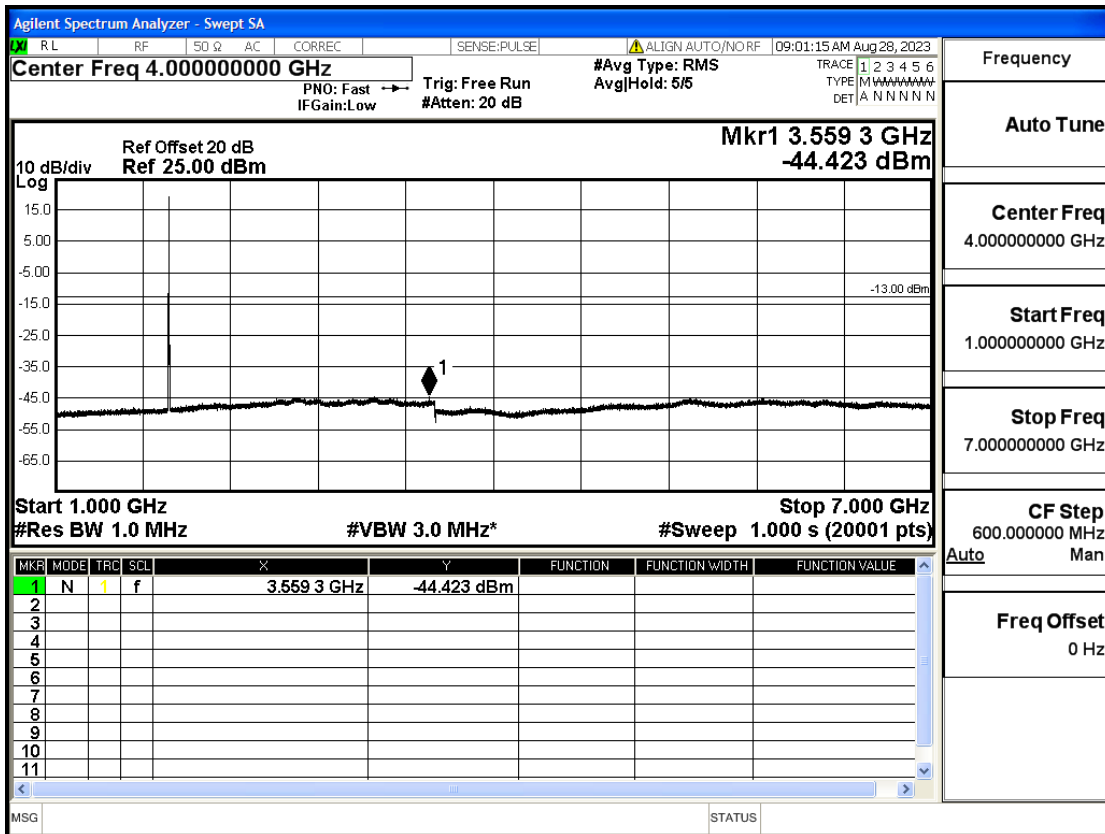

OB66-5-1777.5-QPSK-1#HIGH@1GHz-7GHz@Pass