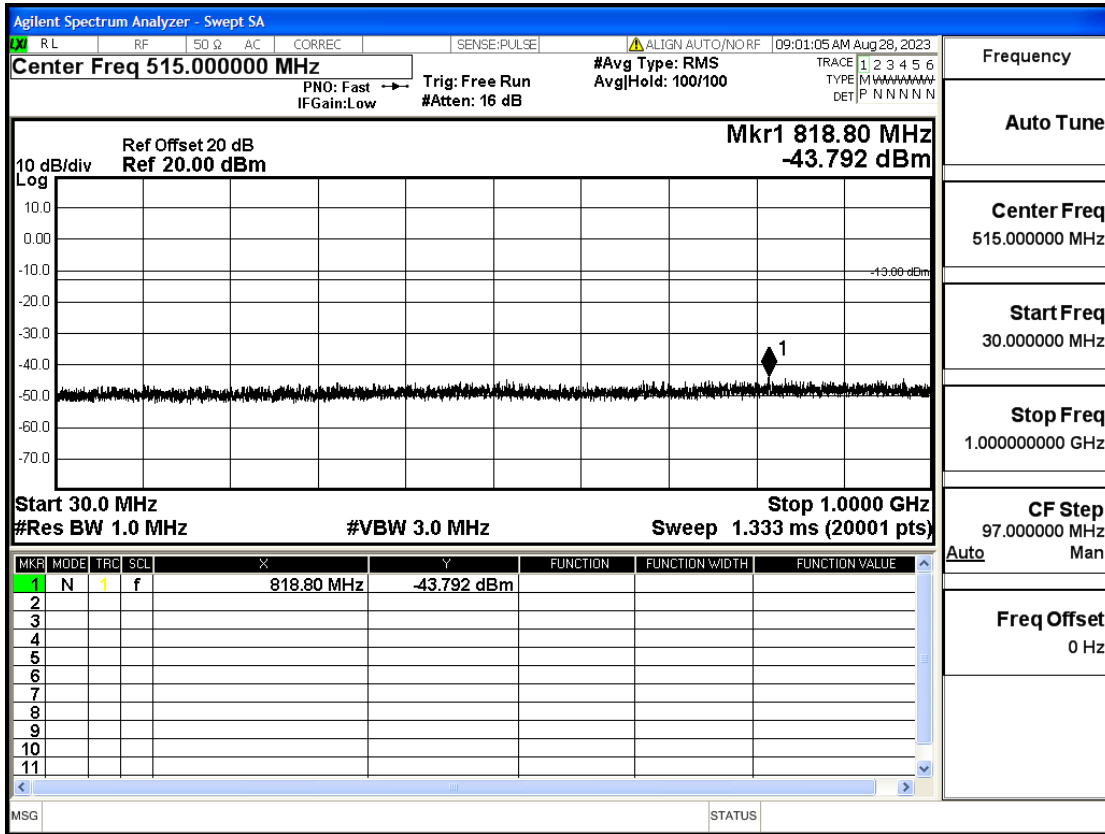

OB66-5-1777.5-QPSK-1#HIGH@30mHz-1GHz@Pass