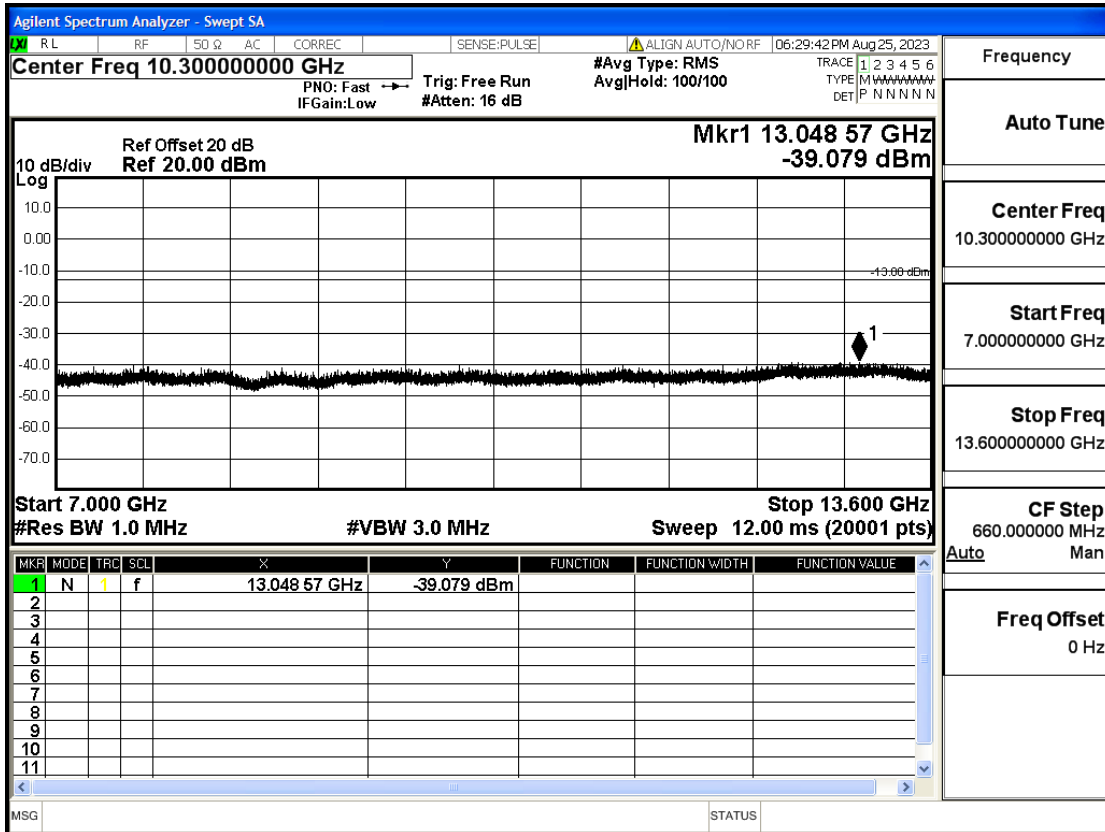

OB66-5-1712.5-QPSK-1#HIGH@7GHz-13.6GHz@Pass