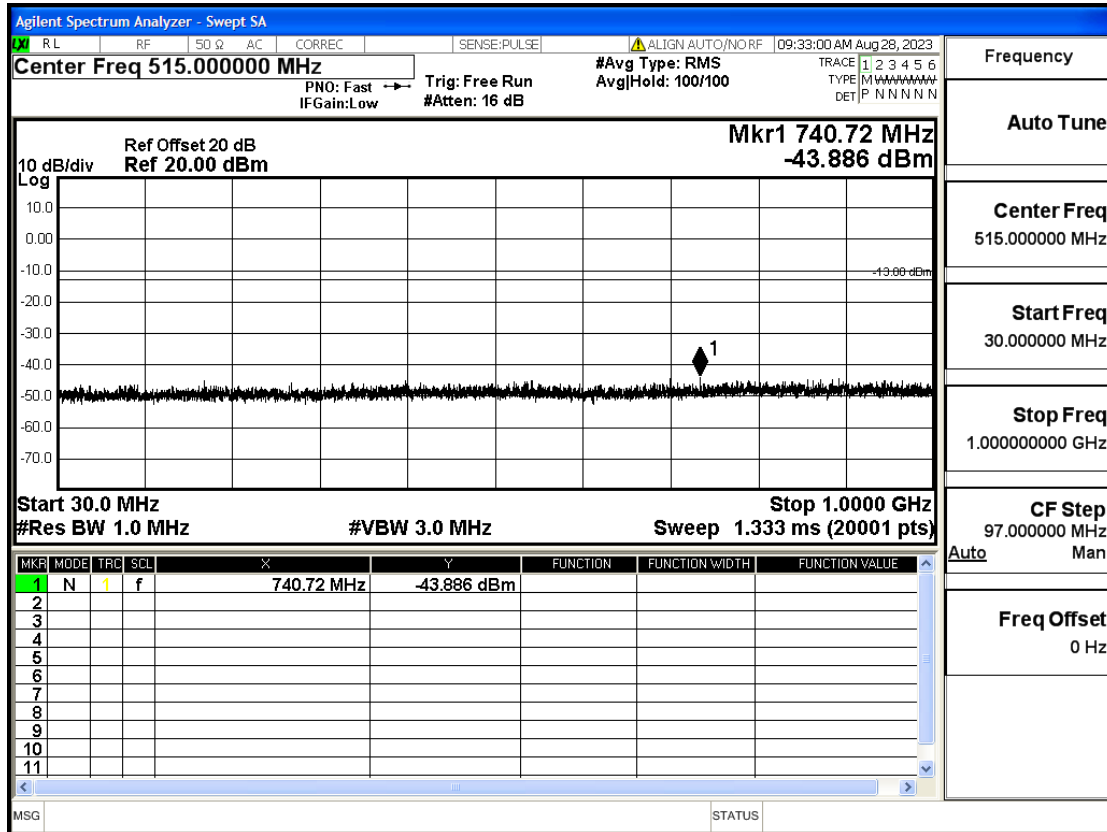

OB66-15-1772.5-QPSK-1#HIGH@30mHz-1GHz@Pass