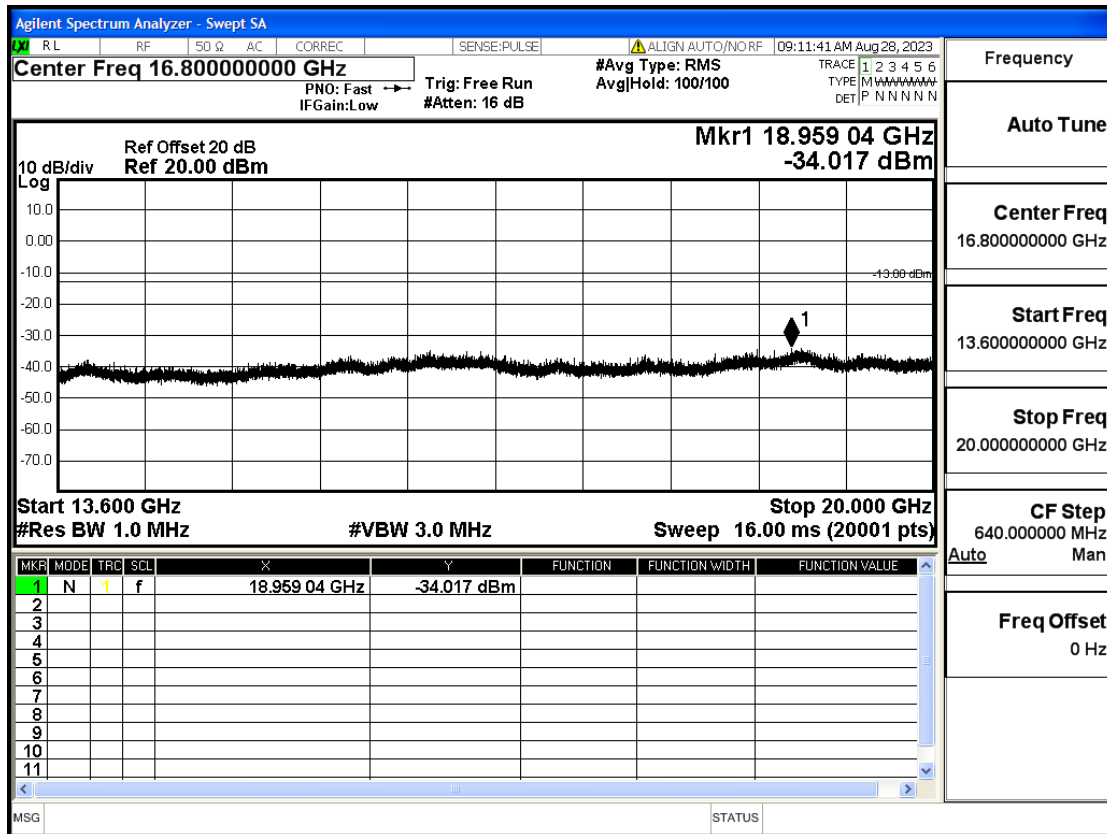

OB66-10-1745-QPSK-1#HIGH@13.6GHz-20GHz@Pass