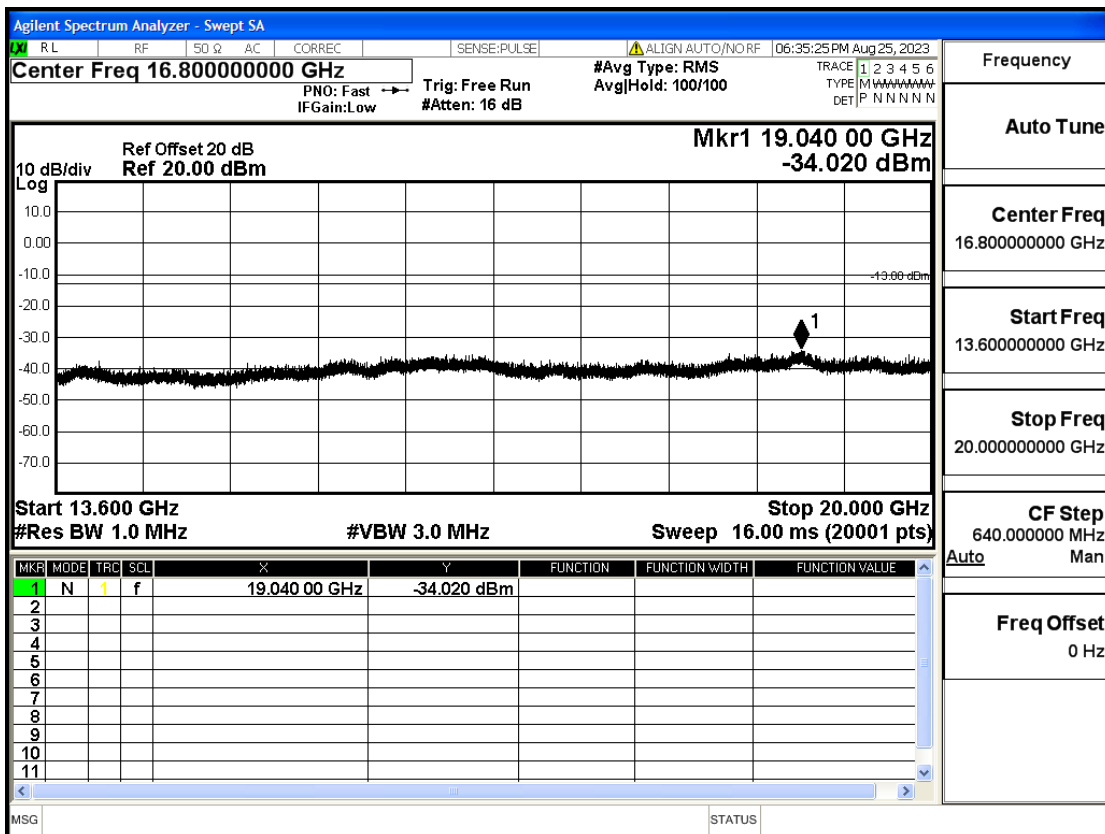

OB66-5-1745-QPSK-1#HIGH@13.6GHz-20GHz@Pass