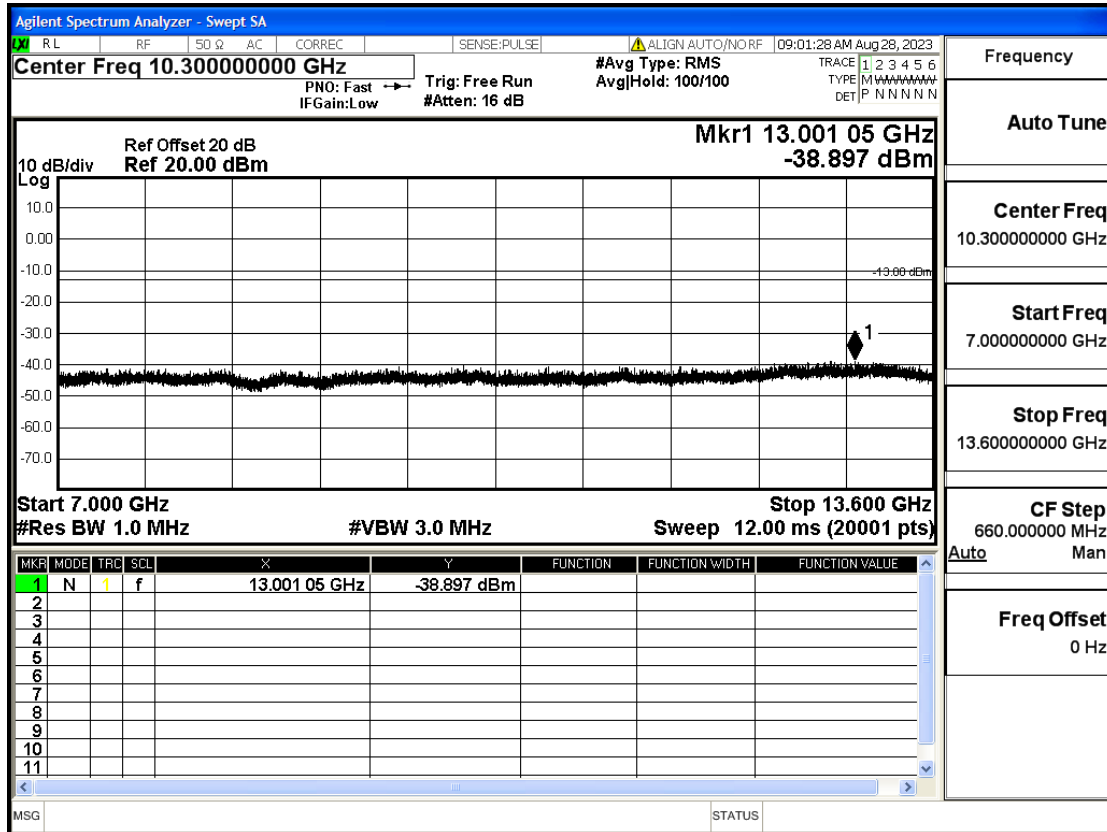

OB66-5-1777.5-QPSK-1#HIGH@7GHz-13.6GHz@Pass