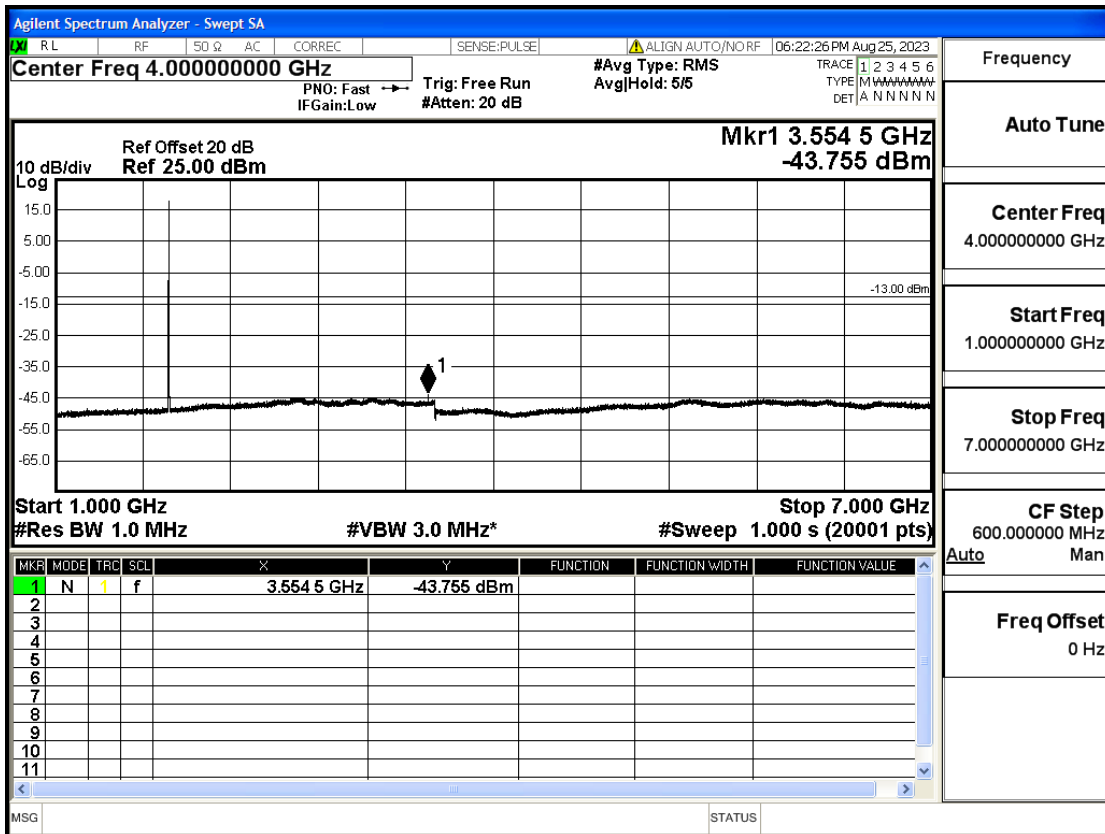

OB66-3-1778.5-QPSK-15#LOW@7GHz-13.6GHz@Pass

OB66-3-1778.5-QPSK-15#LOW@13.6GHz-20GHz@Pass

OB66-3-1778.5-QPSK-1#LOW@30mHz-1GHz@Pass

OB66-3-1778.5-QPSK-1#LOW@1GHz-7GHz@Pass

OB66-3-1778.5-QPSK-1#LOW@7GHz-13.6GHz@Pass

Frequency
Auto Tune
Center Freq 10.30000000 GHz
Start Freq 7.00000000 GHz
Stop Freq 13.60000000 GHz
CF Step 660.000000 MHz
Auto Man
Freq Offset 0 Hz

OB66-3-1778.5-QPSK-1#LOW@13.6GHz-20GHz@Pass

Frequency
Auto Tune
Center Freq 16.80000000 GHz
Start Freq 13.60000000 GHz
Stop Freq 20.00000000 GHz
CF Step 640.000000 MHz
Auto Man
Freq Offset 0 Hz