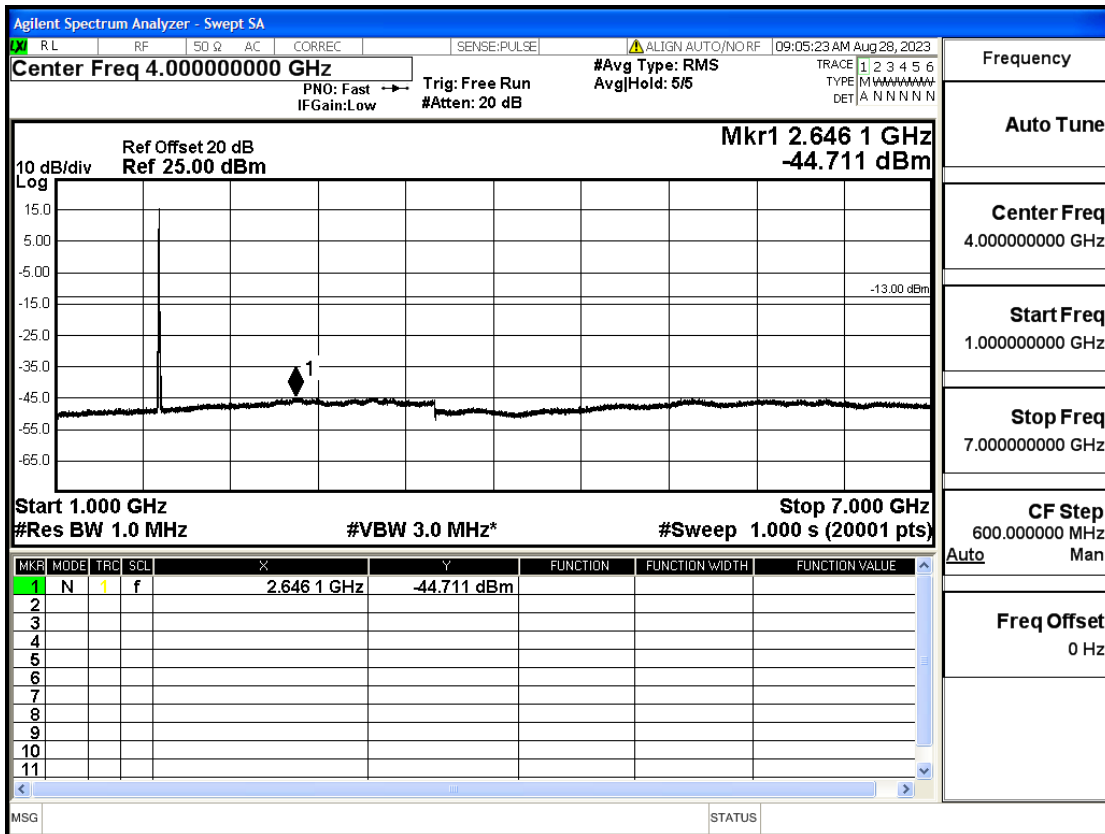

OB66-10-1715-QPSK-1#LOW@1GHz-7GHz@Pass