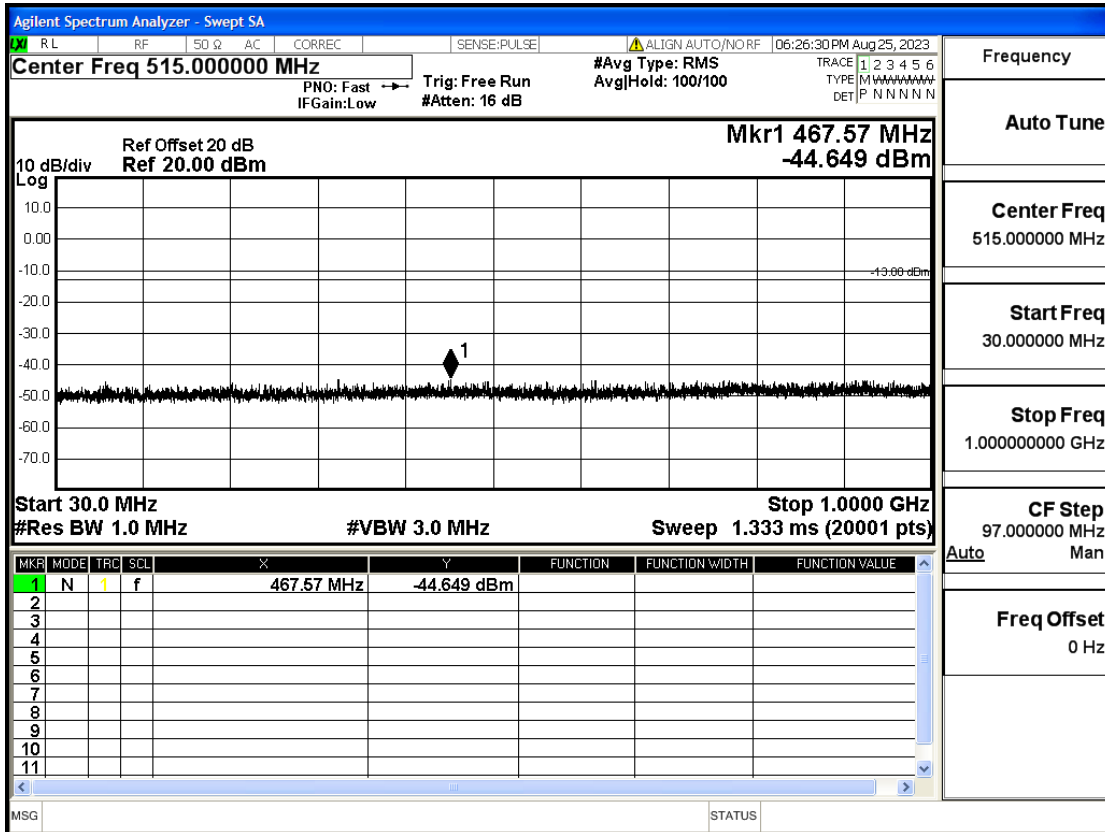

OB66-3-1778.5-QPSK-1#HIGH@30mHz-1GHz@Pass

OB66-3-1778.5-QPSK-1#HIGH@1GHz-7GHz@Pass

OB66-3-1778.5-QPSK-1#HIGH@7GHz-13.6GHz@Pass

OB66-3-1778.5-QPSK-1#HIGH@13.6GHz-20GHz@Pass

OB66-5-1712.5-QPSK-25#LOW@30mHz-1GHz@Pass