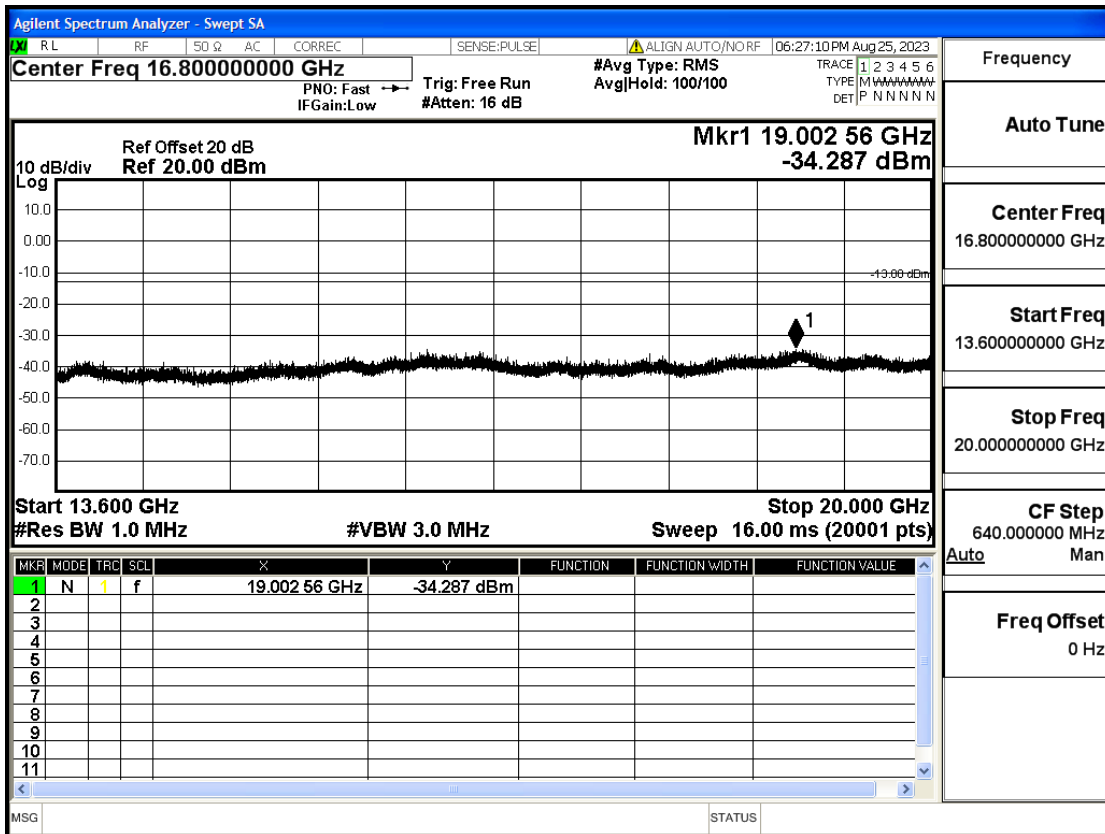

OB66-5-1712.5-QPSK-25#LOW@13.6GHz-20GHz@Pass