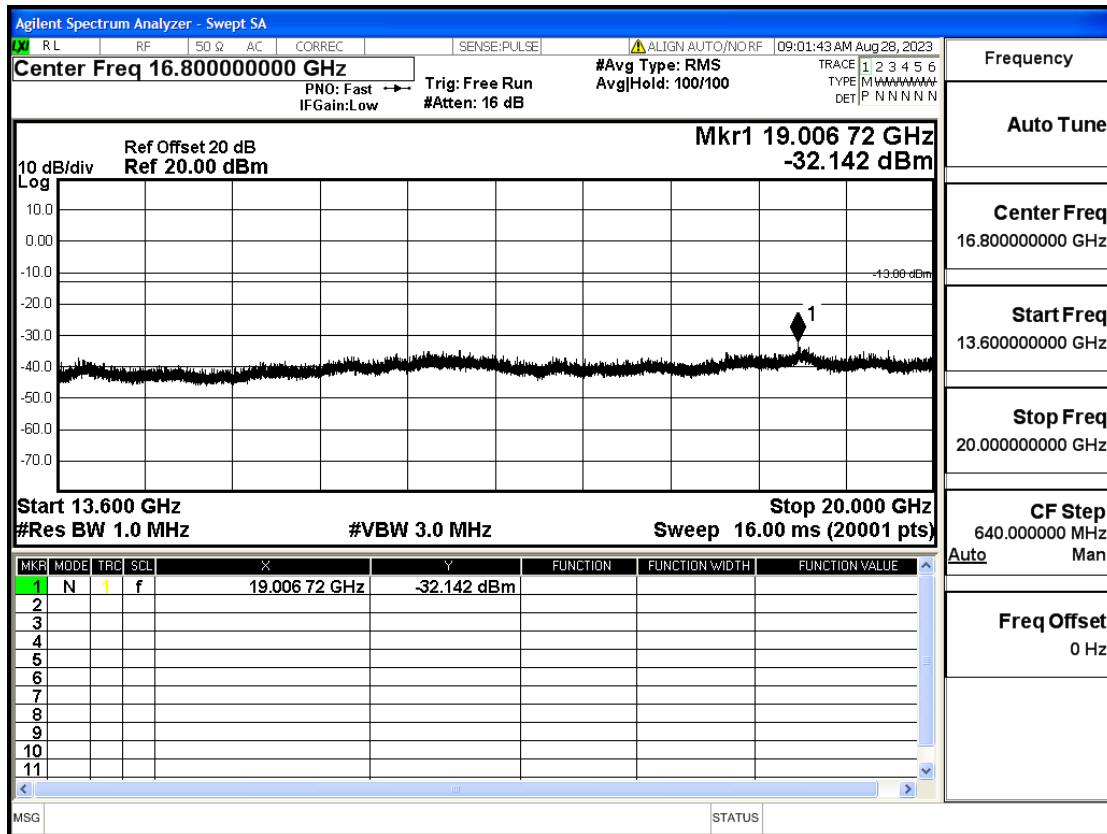

OB66-5-1777.5-QPSK-1#HIGH@30mHz-1GHz@Pass

OB66-5-1777.5-QPSK-1#HIGH@1GHz-7GHz@Pass

OB66-5-1777.5-QPSK-1#HIGH@7GHz-13.6GHz@Pass

OB66-5-1777.5-QPSK-1#HIGH@13.6GHz-20GHz@Pass

OB66-10-1715-QPSK-50#LOW@7GHz-13.6GHz@Pass