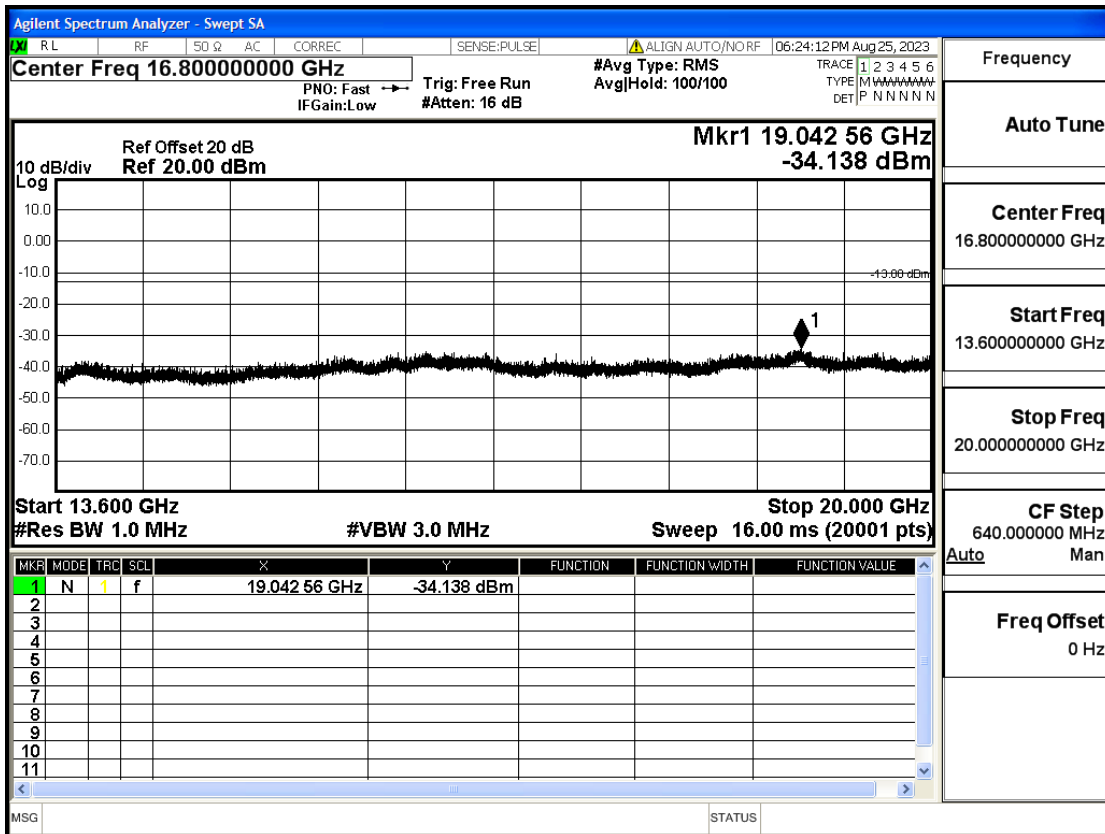

OB66-3-1778.5-QPSK-1#HIGH@30mHz-1GHz@Pass

OB66-3-1778.5-QPSK-1#HIGH@1GHz-7GHz@Pass

OB66-3-1778.5-QPSK-1#HIGH@7GHz-13.6GHz@Pass

OB66-3-1778.5-QPSK-1#HIGH@13.6GHz-20GHz@Pass

OB66-5-1712.5-QPSK-25#LOW@30mHz-1GHz@Pass