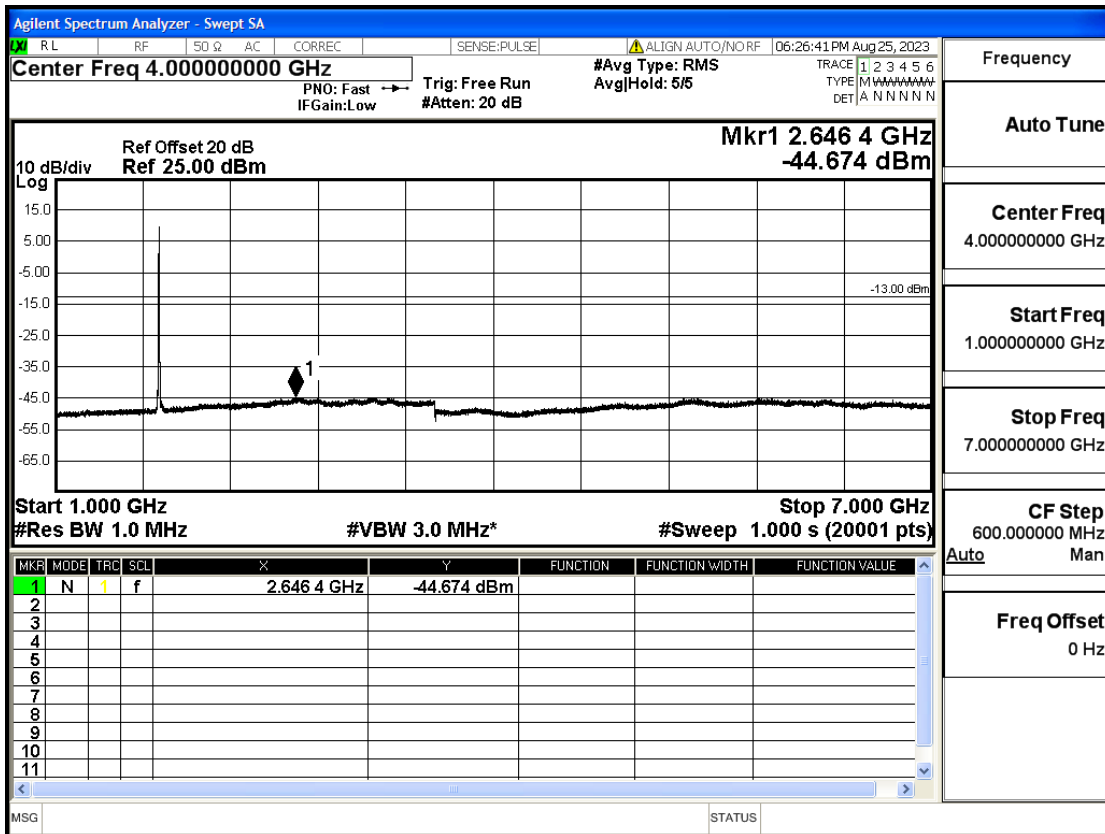

OB66-5-1712.5-QPSK-25#LOW@1GHz-7GHz@Pass