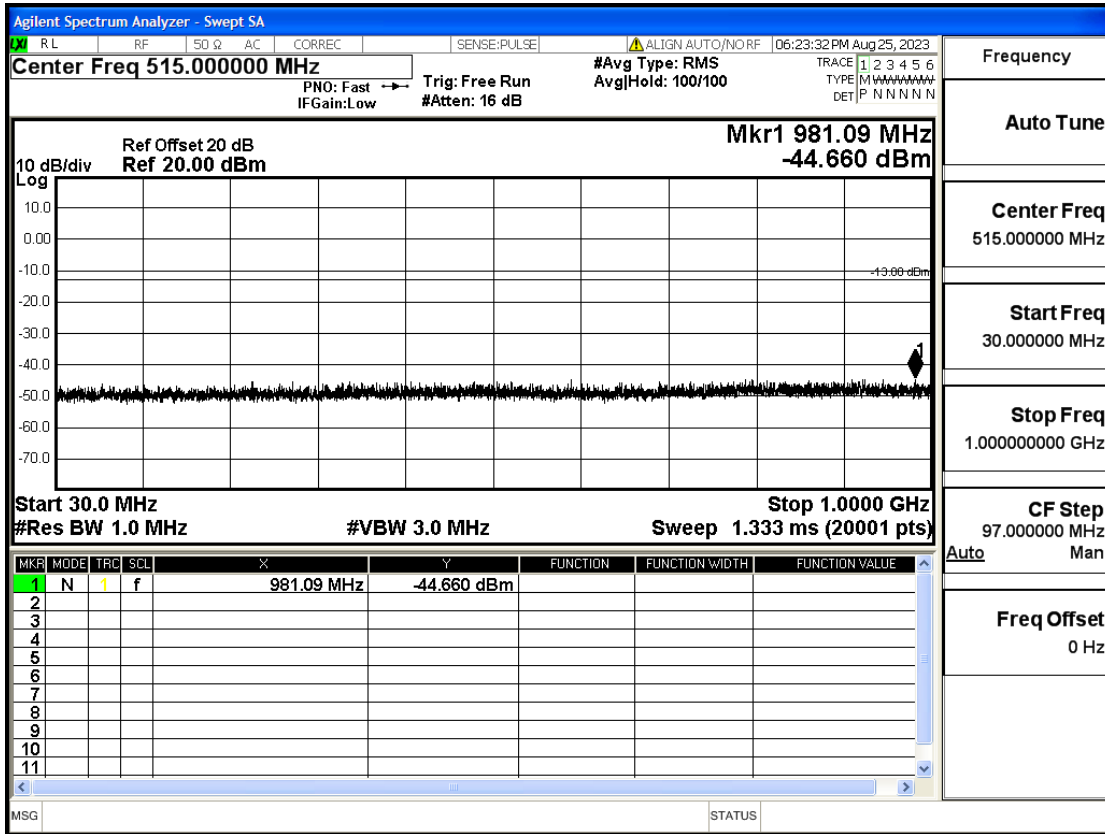

OB66-3-1778.5-QPSK-1#HIGH@30mHz-1GHz@Pass