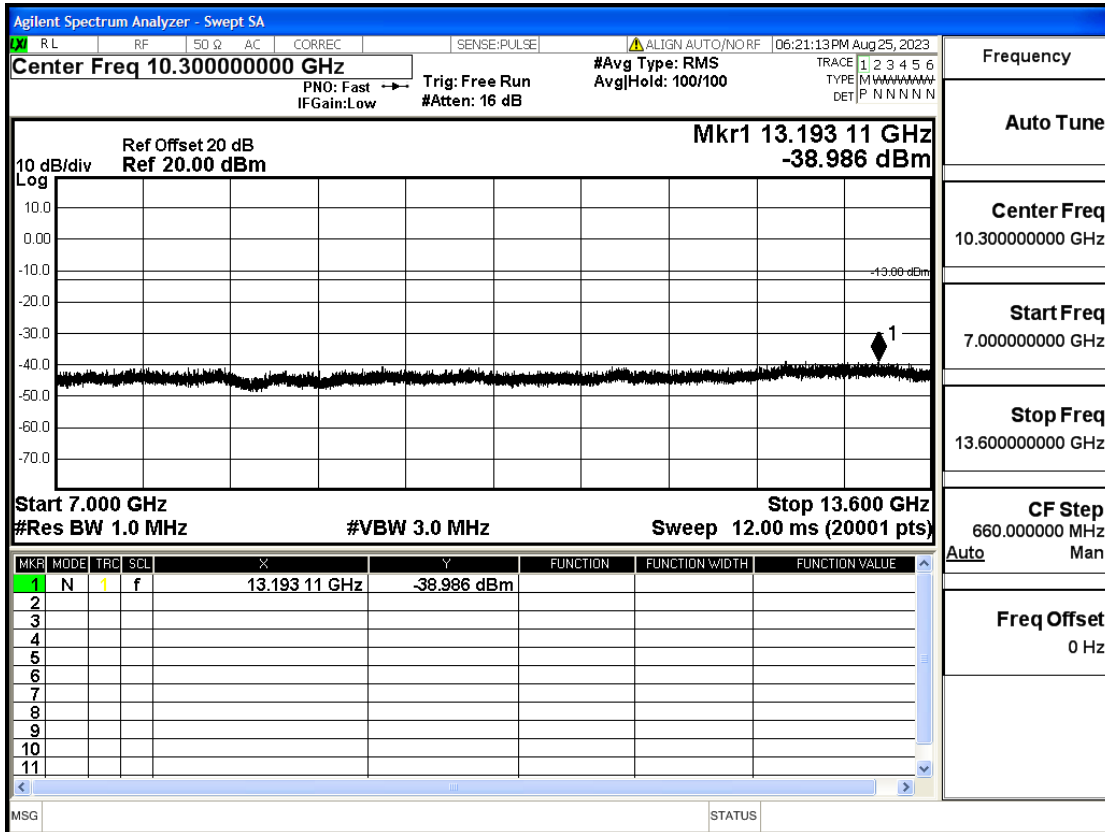

OB66-3-1778.5-QPSK-15#LOW@7GHz-13.6GHz@Pass

OB66-3-1778.5-QPSK-15#LOW@13.6GHz-20GHz@Pass

OB66-3-1778.5-QPSK-1#LOW@30mHz-1GHz@Pass

OB66-3-1778.5-QPSK-1#LOW@1GHz-7GHz@Pass

OB66-3-1778.5-QPSK-1#LOW@7GHz-13.6GHz@Pass

Frequency
Auto Tune
Center Freq 10.30000000 GHz
Start Freq 7.00000000 GHz
Stop Freq 13.60000000 GHz
CF Step 660.000000 MHz
Auto Man
Freq Offset 0 Hz

OB66-3-1778.5-QPSK-1#LOW@13.6GHz-20GHz@Pass

Frequency
Auto Tune
Center Freq 16.80000000 GHz
Start Freq 13.60000000 GHz
Stop Freq 20.00000000 GHz
CF Step 640.000000 MHz
Auto Man
Freq Offset 0 Hz