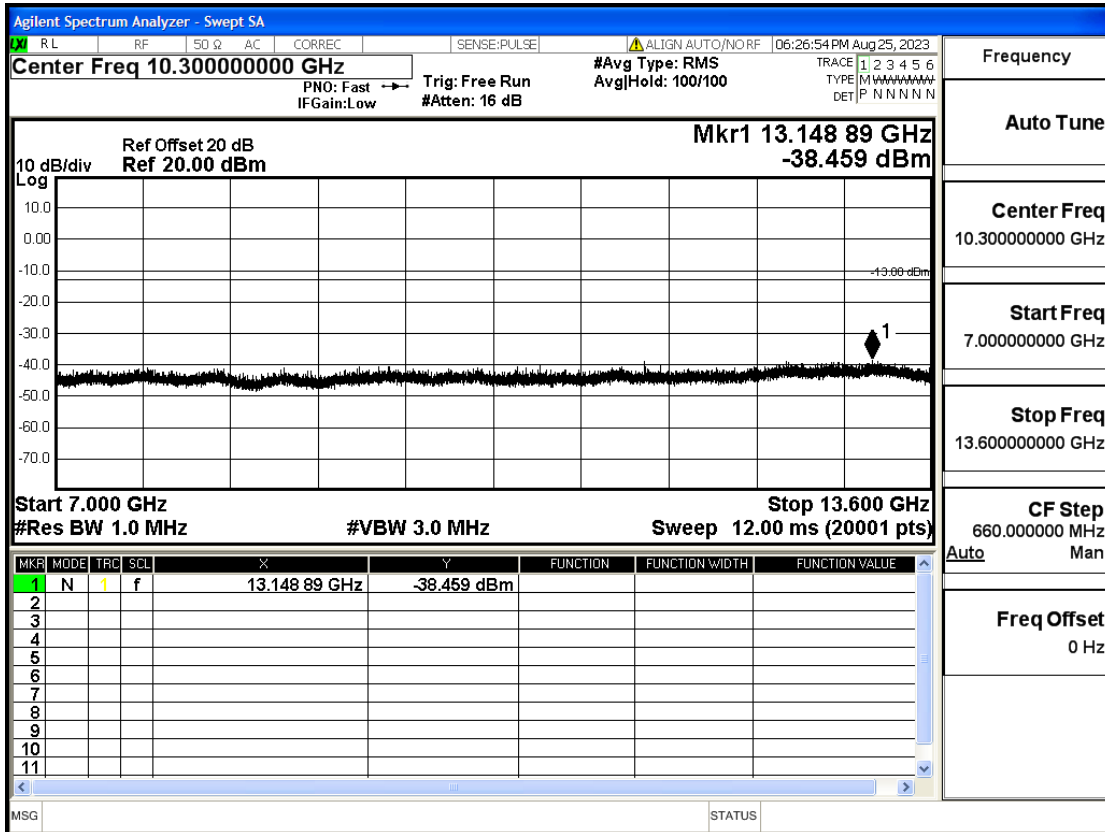

OB66-5-1712.5-QPSK-25#LOW@7GHz-13.6GHz@Pass