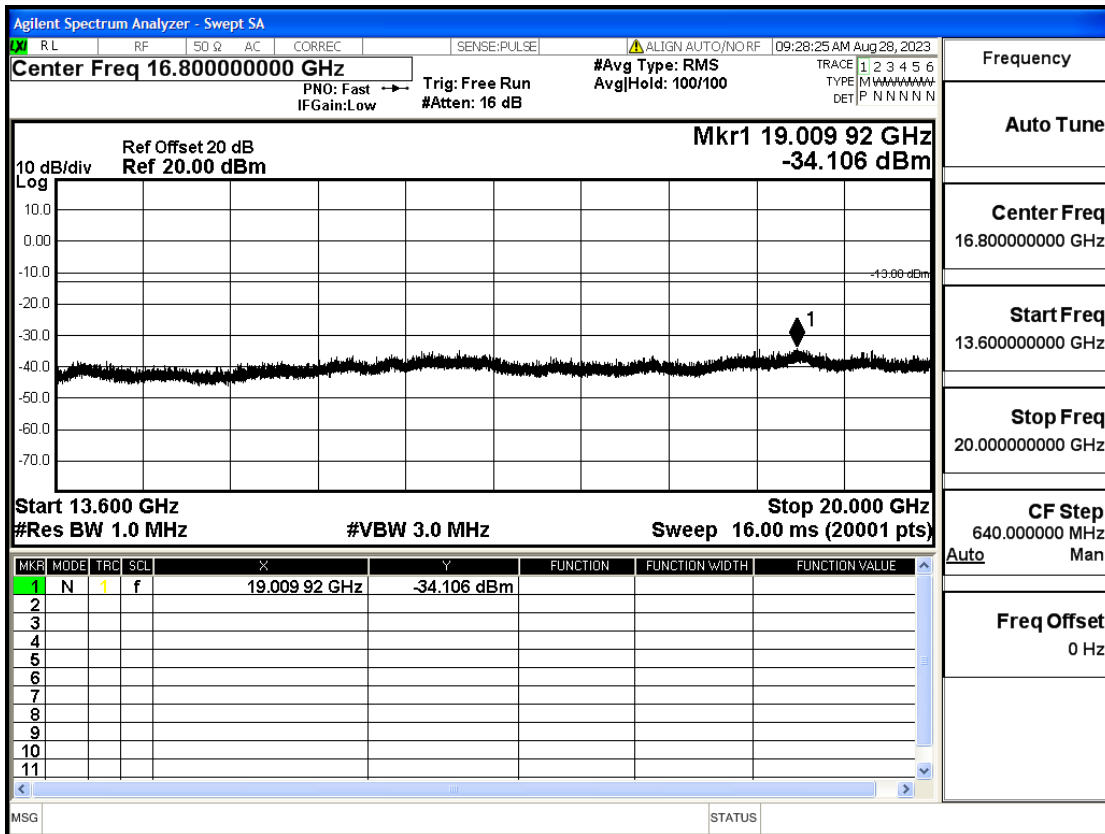

OB66-15-1745-QPSK-1#HIGH@13.6GHz-20GHz@Pass