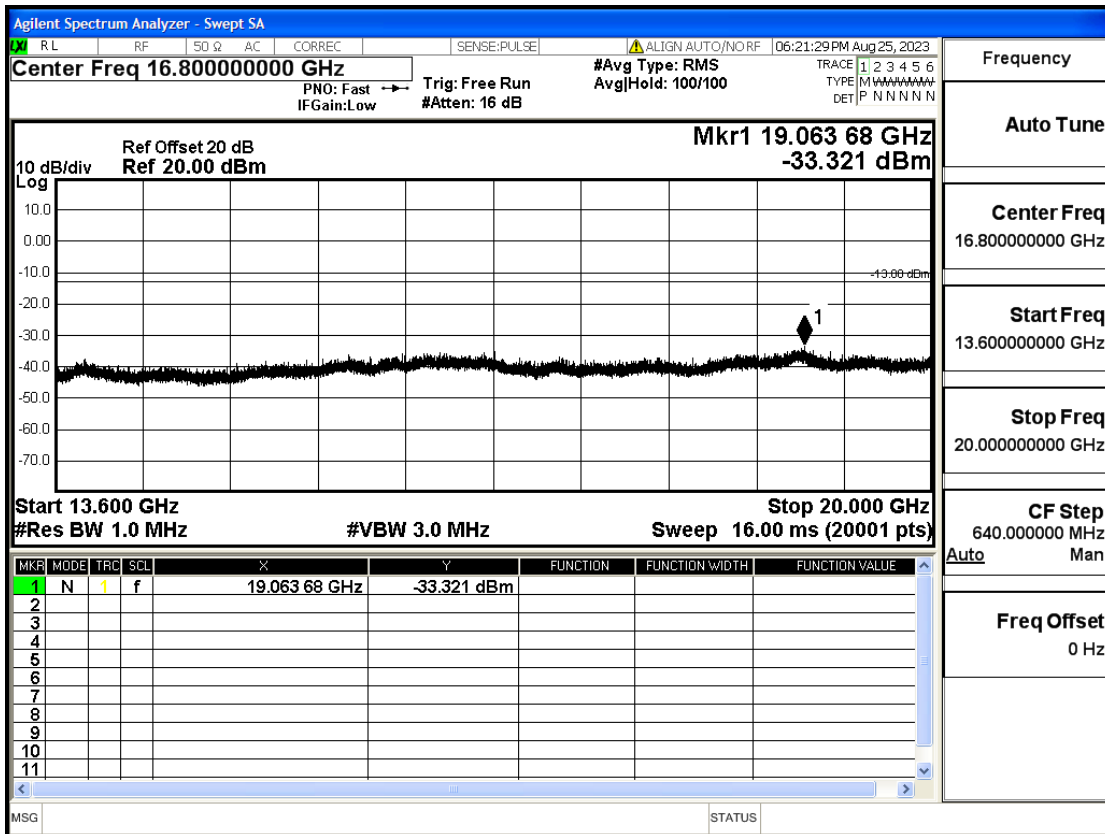

OB66-3-1778.5-QPSK-15#LOW@7GHz-13.6GHz@Pass

OB66-3-1778.5-QPSK-15#LOW@13.6GHz-20GHz@Pass

OB66-3-1778.5-QPSK-1#LOW@30mHz-1GHz@Pass

OB66-3-1778.5-QPSK-1#LOW@1GHz-7GHz@Pass

OB66-3-1778.5-QPSK-1#LOW@7GHz-13.6GHz@Pass

Frequency
Auto Tune
Center Freq 10.30000000 GHz
Start Freq 7.00000000 GHz
Stop Freq 13.60000000 GHz
CF Step 660.000000 MHz
Auto Man
Freq Offset 0 Hz

OB66-3-1778.5-QPSK-1#LOW@13.6GHz-20GHz@Pass

Frequency
Auto Tune
Center Freq 16.80000000 GHz
Start Freq 13.60000000 GHz
Stop Freq 20.00000000 GHz
CF Step 640.000000 MHz
Auto Man
Freq Offset 0 Hz