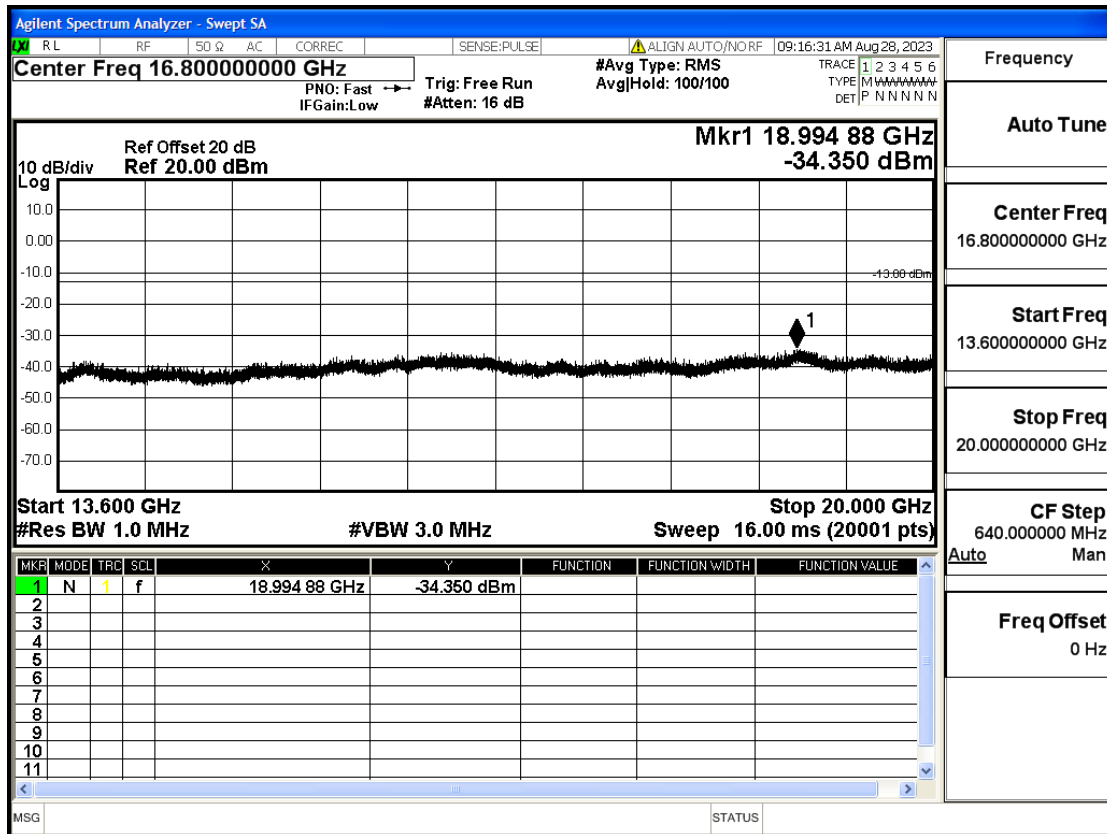

OB66-10-1775-QPSK-1#HIGH@13.6GHz-20GHz@Pass