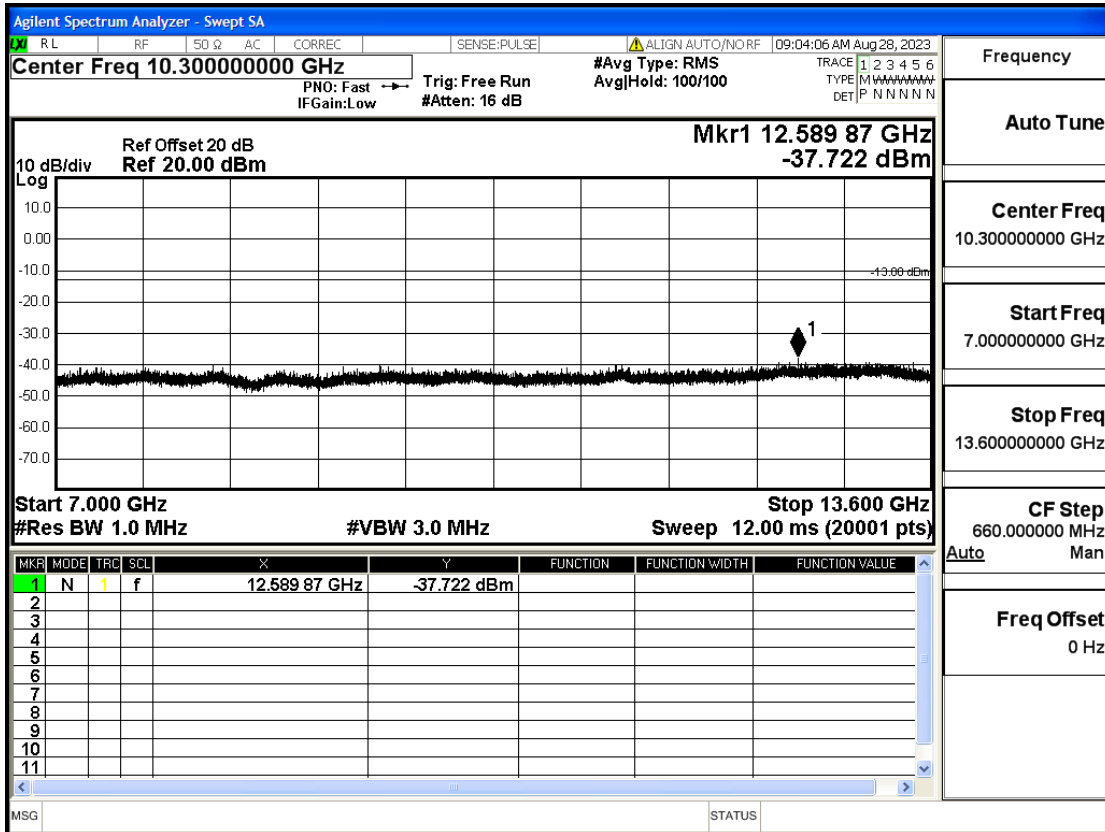

OB66-5-1777.5-QPSK-1#HIGH@30mHz-1GHz@Pass

OB66-5-1777.5-QPSK-1#HIGH@1GHz-7GHz@Pass

OB66-5-1777.5-QPSK-1#HIGH@7GHz-13.6GHz@Pass

OB66-5-1777.5-QPSK-1#HIGH@13.6GHz-20GHz@Pass

OB66-10-1715-QPSK-50#LOW@7GHz-13.6GHz@Pass