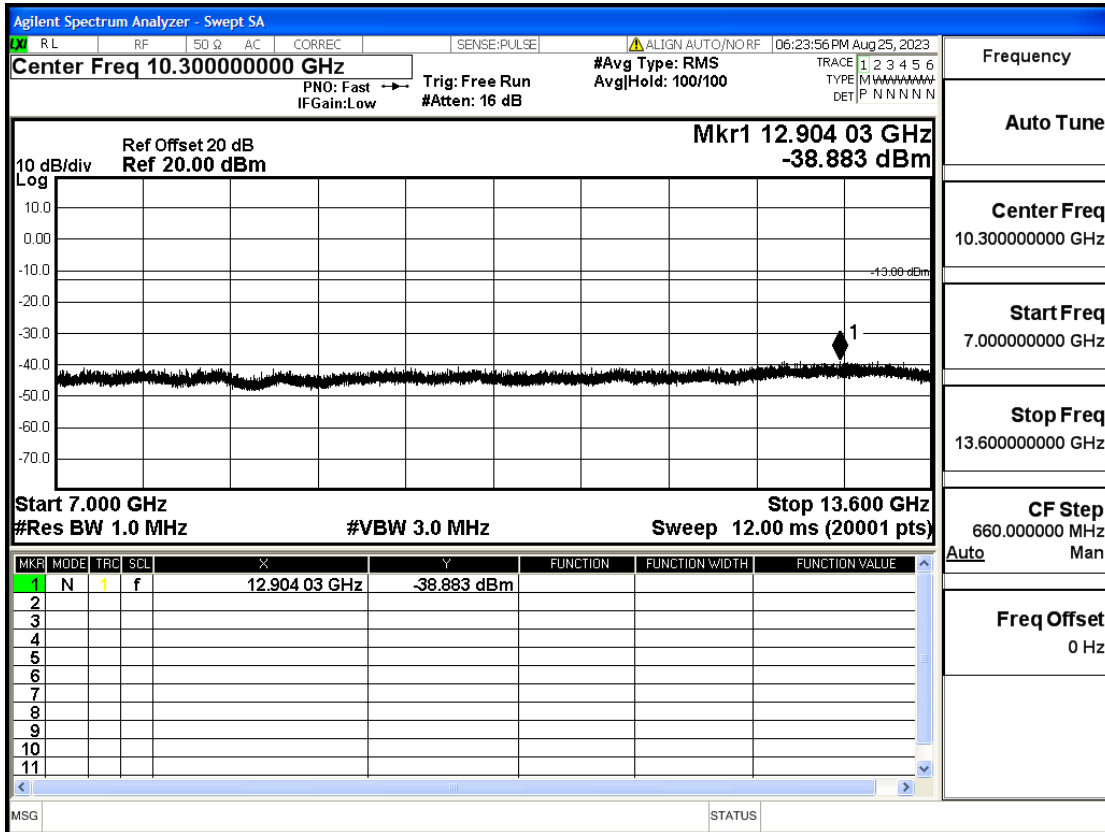

OB66-3-1778.5-QPSK-1#HIGH@7GHz-13.6GHz@Pass