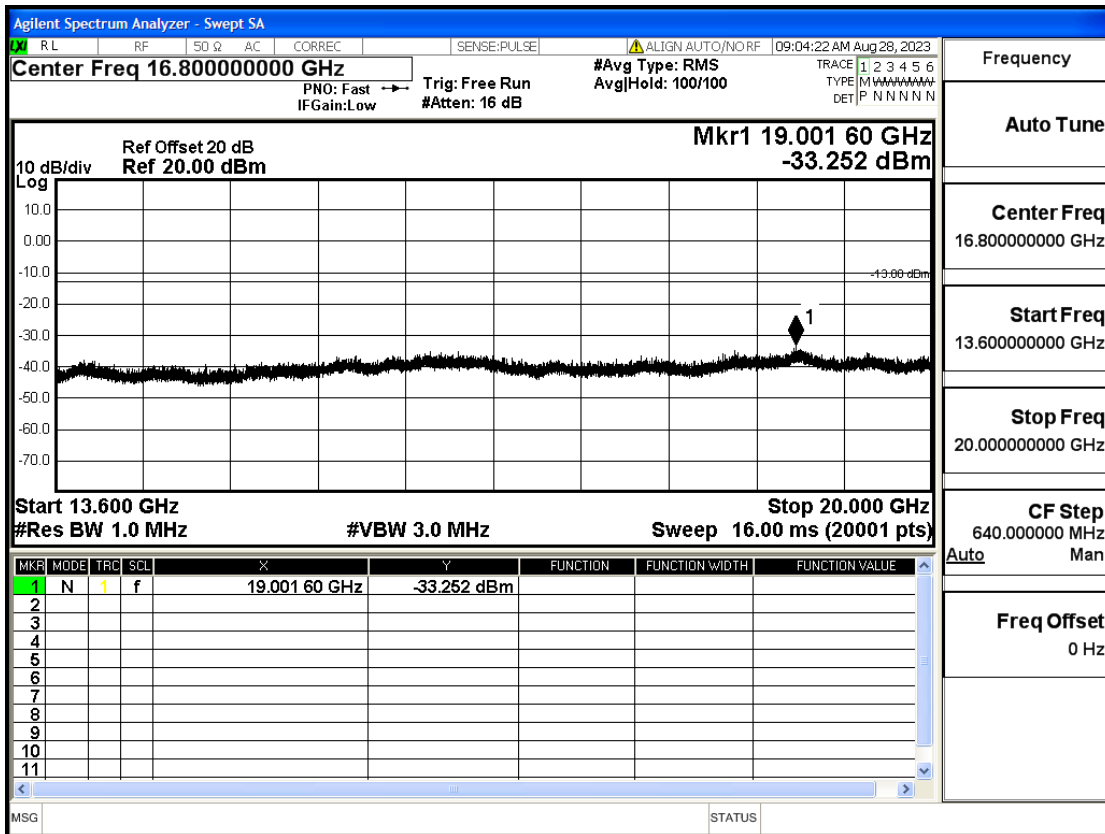

OB66-10-1715-QPSK-50#LOW@13.6GHz-20GHz@Pass