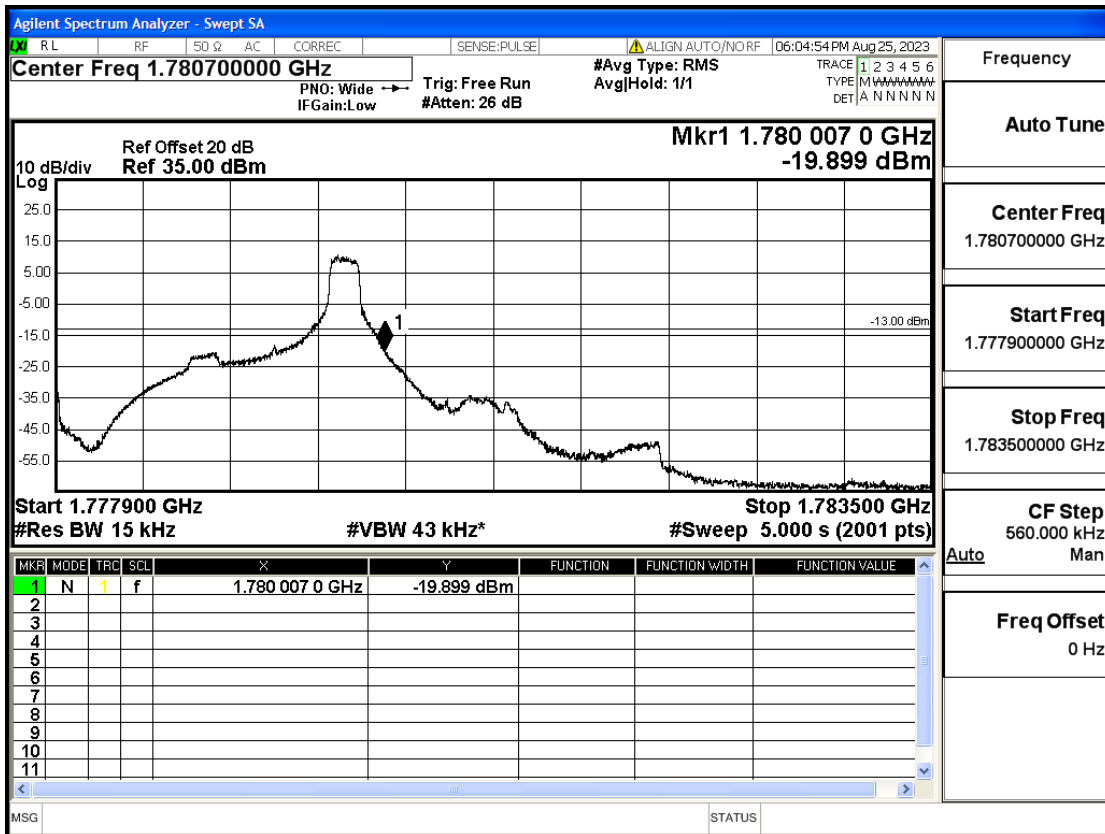

Band66-1.4-1779.3-QPSK-1#HIGH@Pass