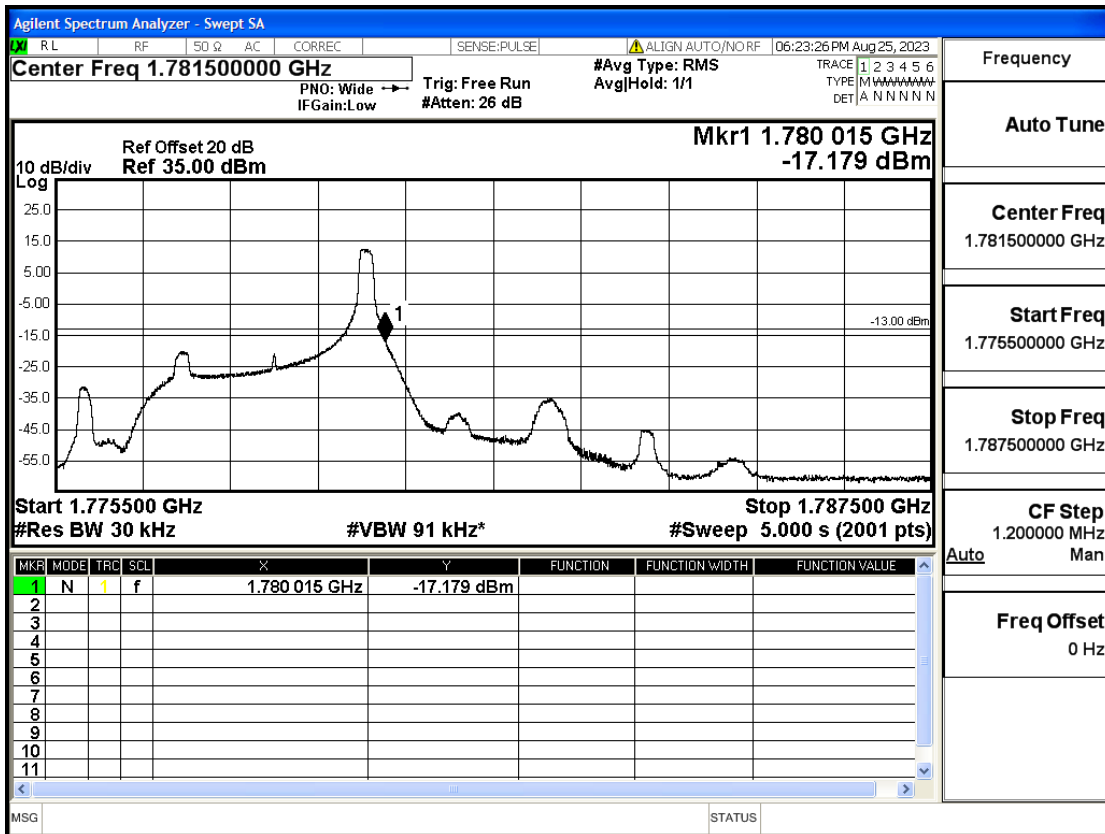

Band66-3-1778.5-QPSK-1#HIGH@Pass