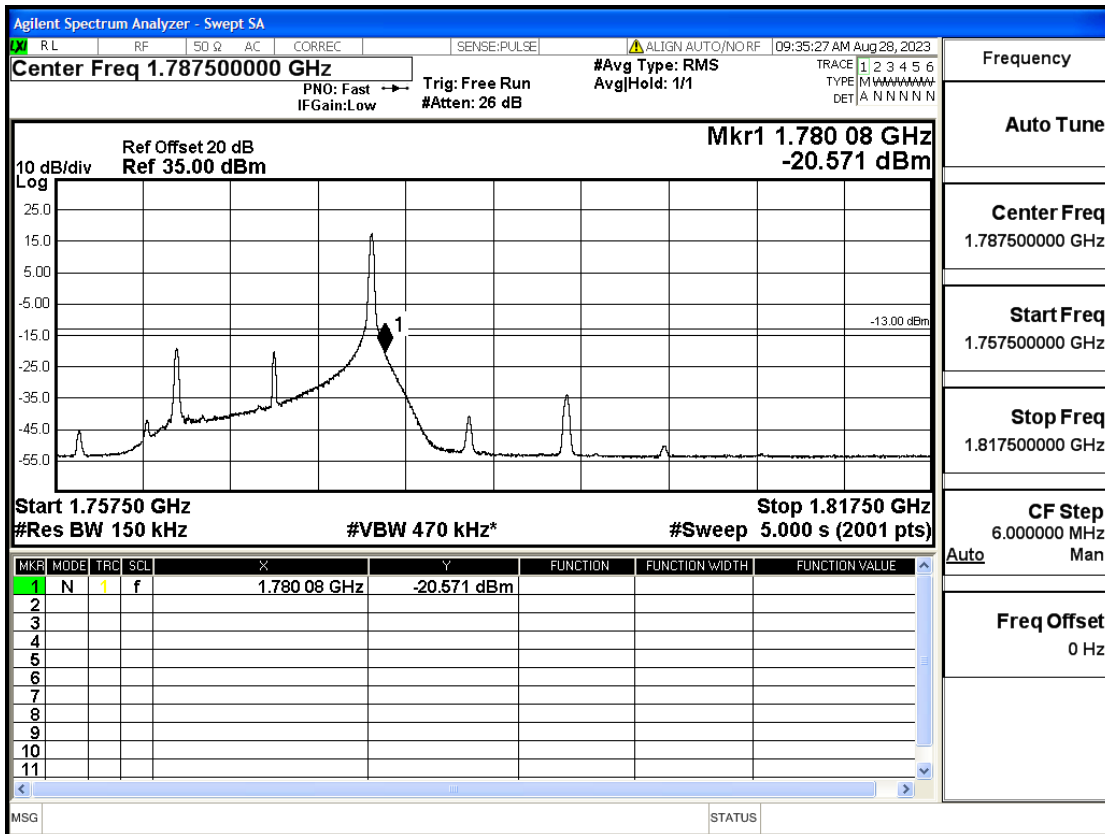

Band66-15-1772.5-16QAM-1#HIGH@Pass