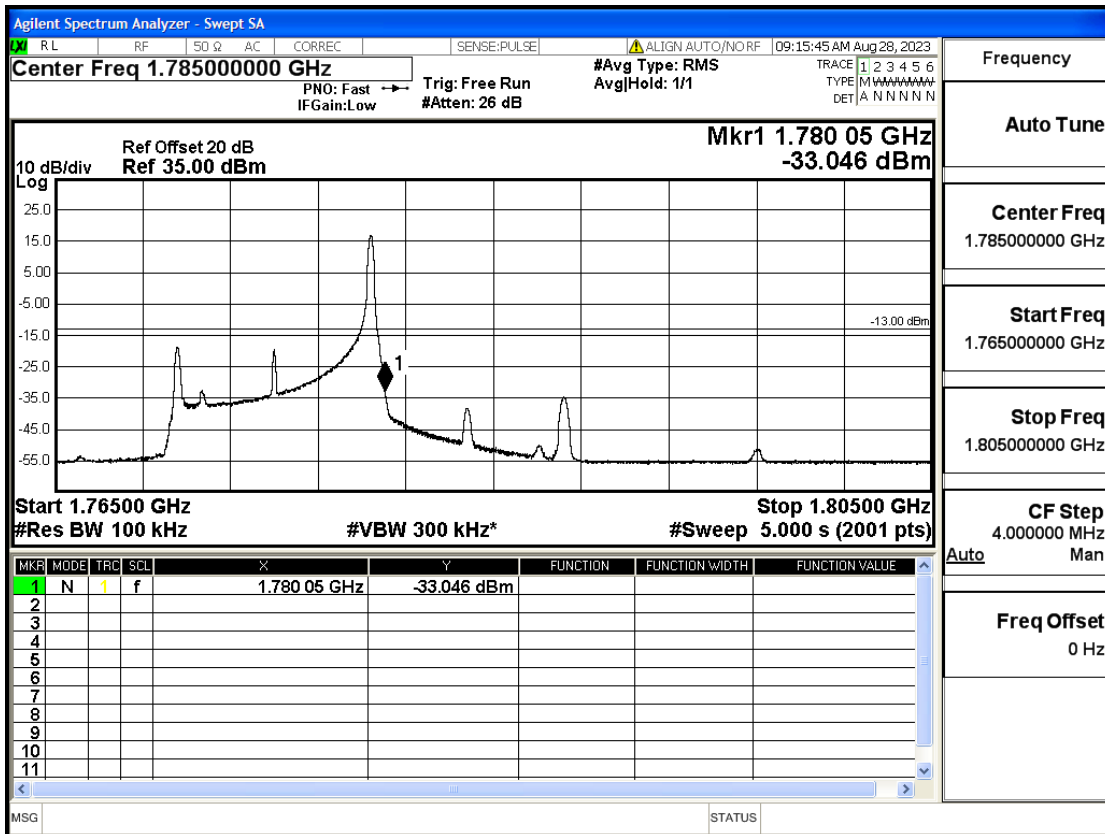

Band66-10-1775-QPSK-1#HIGH@Pass