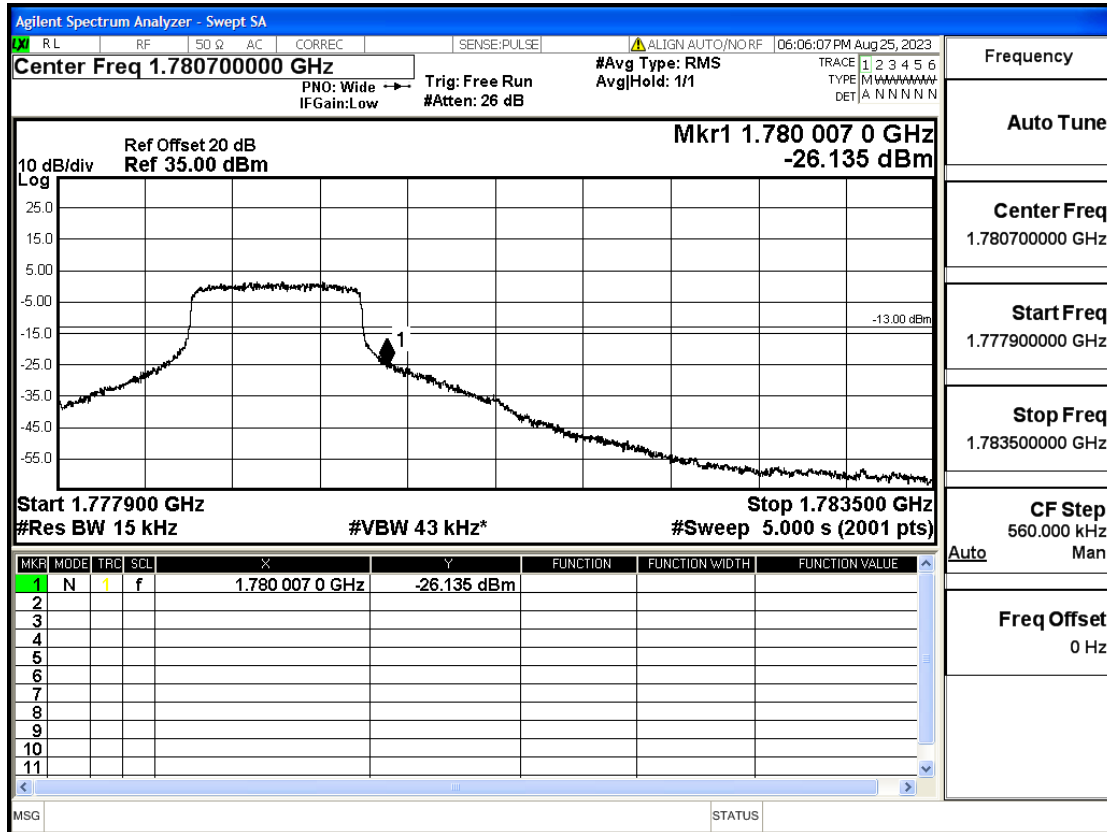

Band66-1.4-1779.3-16QAM-6#LOW@Pass