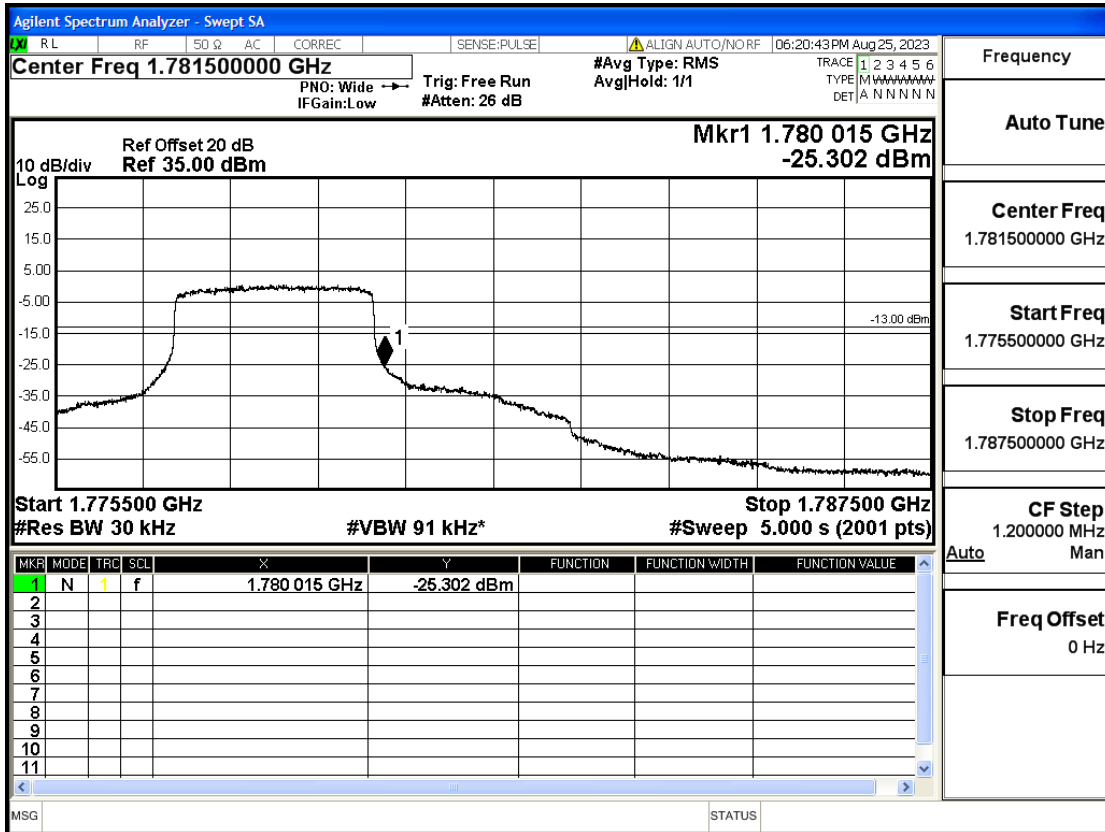

RF Test Data for LTE (Conducted Measurement)

Product Name: FriggaT7
Trade Mark: Frigga
Test Model: FriggaT7
Sample ID: TZ230804732-1#
FCC ID: 2ATWZ-T7X

Environmental Conditions

Temperature:	23.5°C
Relative Humidity:	57%
ATM Pressure:	100.0 kPa
Test Engineer:	Anna Hu
Supervised by:	Hugo Chen
Remark:	For LTE Band2

Band66-1.4-1779.3-16QAM-6#LOW@Pass

Band66-1.4-1779.3-16QAM-1#HIGH@Pass

Band66-3-1711.5-QPSK-15#LOW@Pass

Band66-3-1711.5-QPSK-1#LOW@Pass

Band66-3-1711.5-16QAM-15#LOW@Pass

Band66-3-1711.5-16QAM-1#LOW@Pass

Band66-3-1778.5-QPSK-15#LOW@Pass