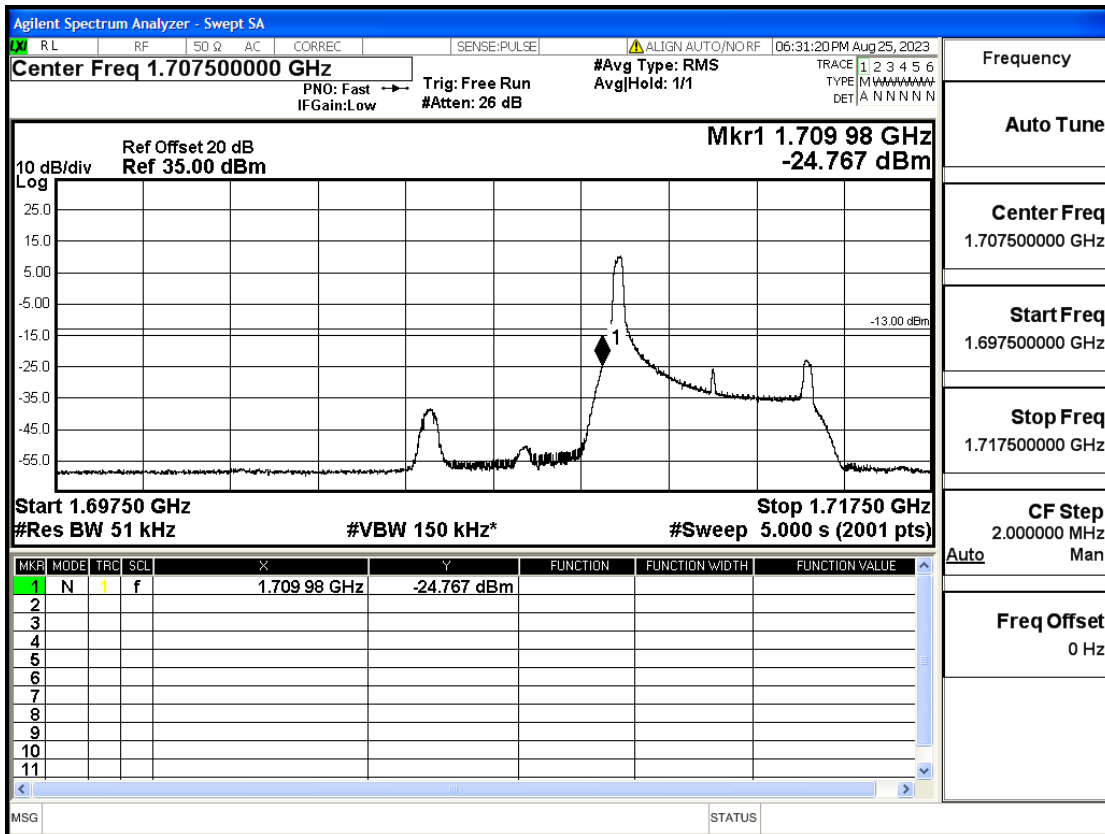

Band66-5-1712.5-16QAM-1#LOW@Pass