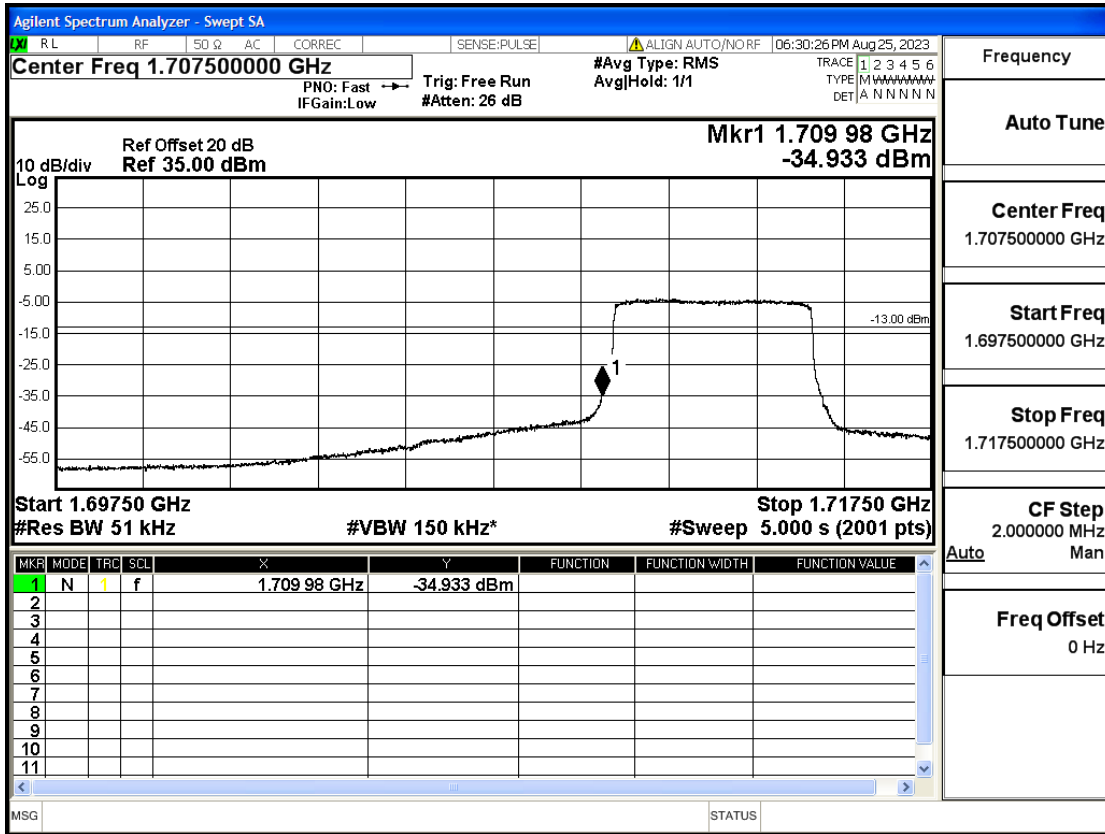

Band66-5-1712.5-16QAM-25#LOW@Pass