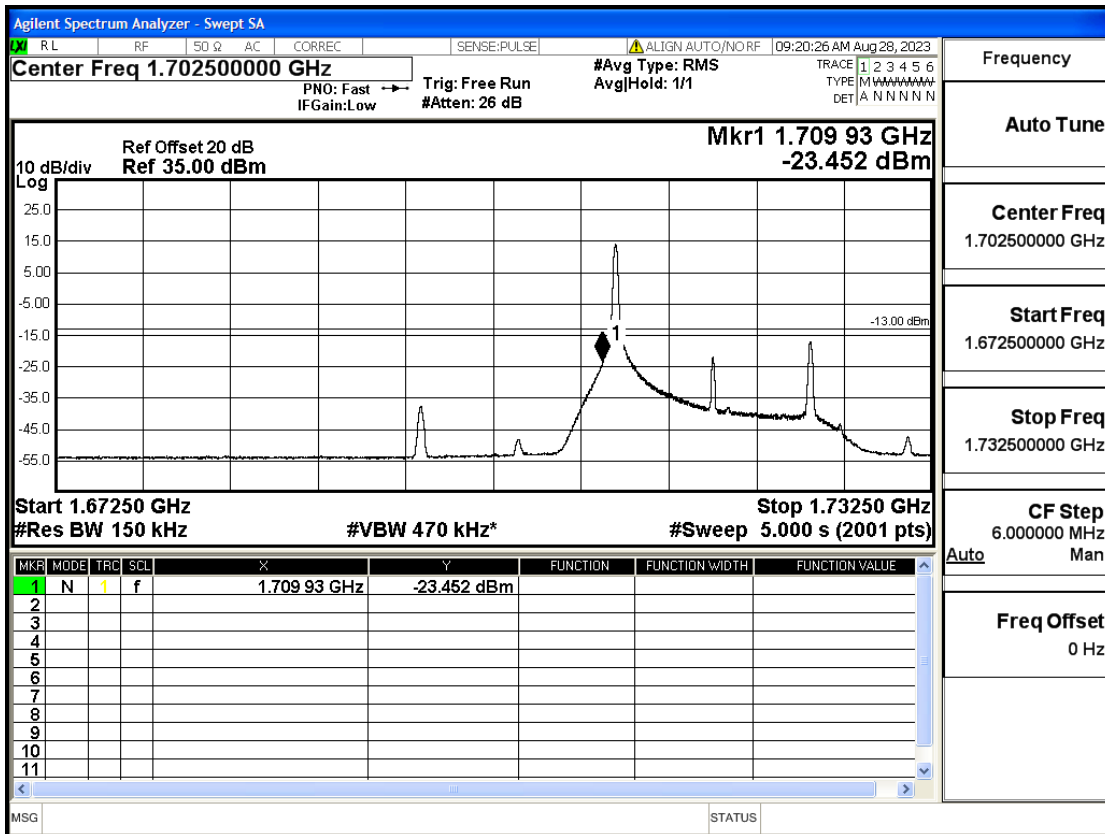

Band66-15-1717.5-QPSK-1#LOW@Pass