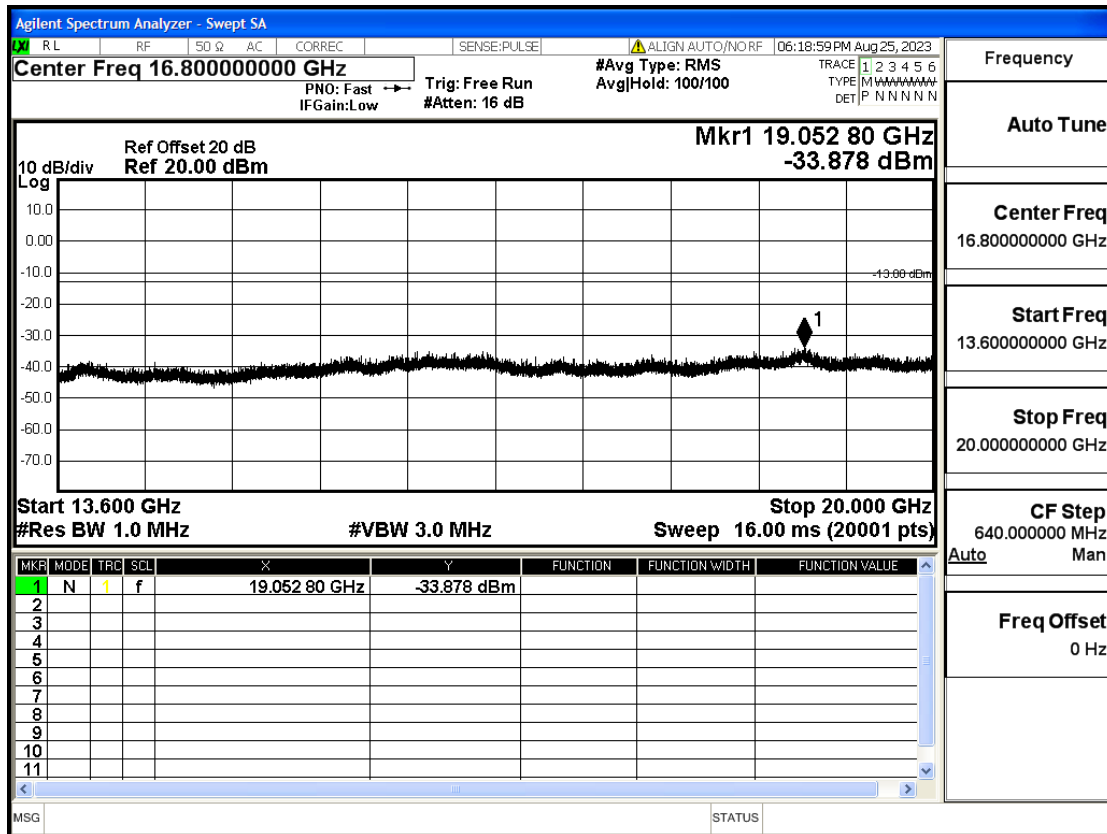

OB66-3-1745-QPSK-1#LOW@13.6GHz-20GHz@Pass

OB66-3-1745-QPSK-1#HIGH@30mHz-1GHz@Pass

OB66-3-1745-QPSK-1#HIGH@1GHz-7GHz@Pass

OB66-3-1745-QPSK-1#HIGH@7GHz-13.6GHz@Pass

OB66-3-1745-QPSK-1#HIGH@13.6GHz-20GHz@Pass