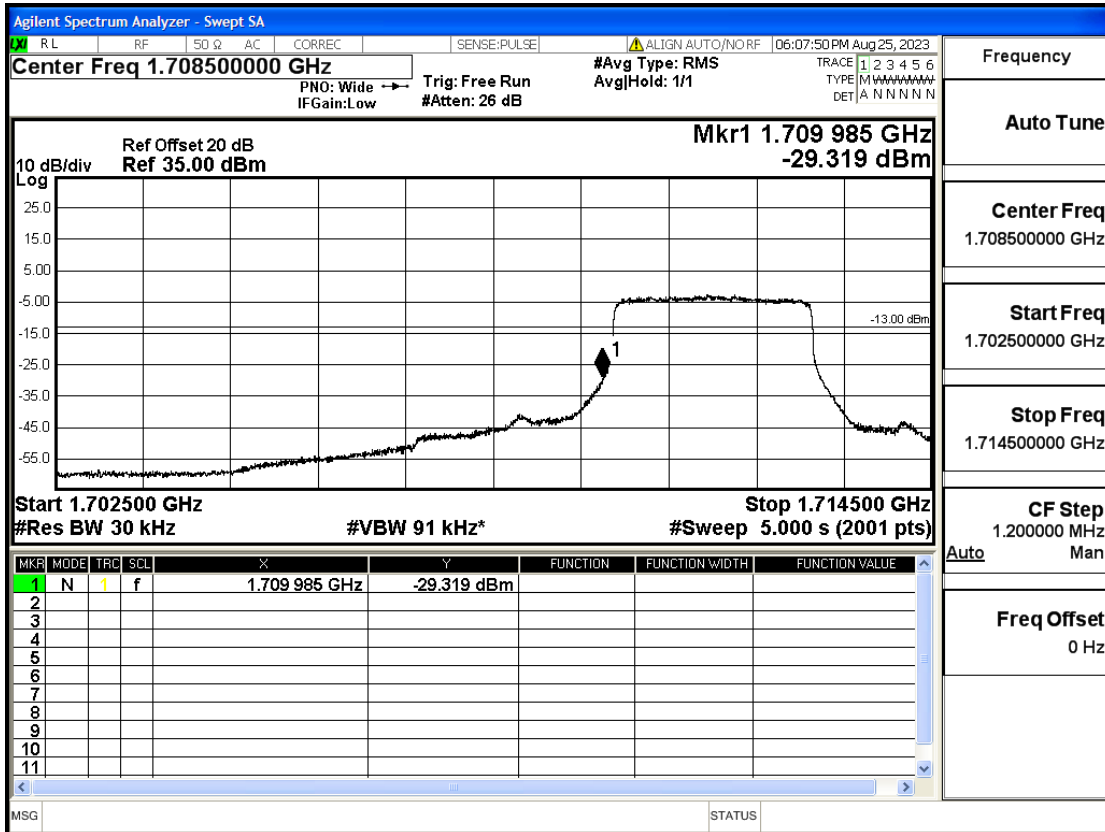

Band66-3-1711.5-QPSK-15#LOW@Pass