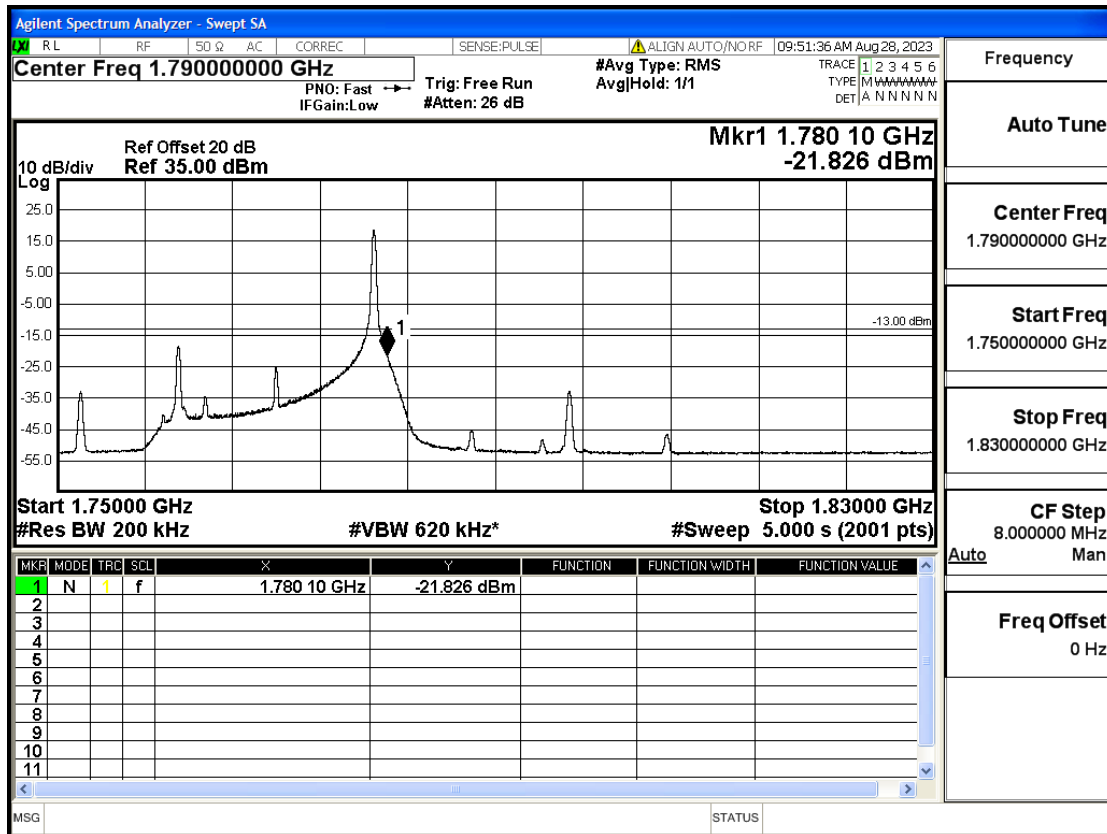

Band66-20-1770-QPSK-1#HIGH@Pass

Frequency
Auto Tune
Center Freq 1.790000000 GHz
Start Freq 1.750000000 GHz
Stop Freq 1.830000000 GHz
CF Step 8.000000 MHz
Auto Man
Freq Offset 0 Hz