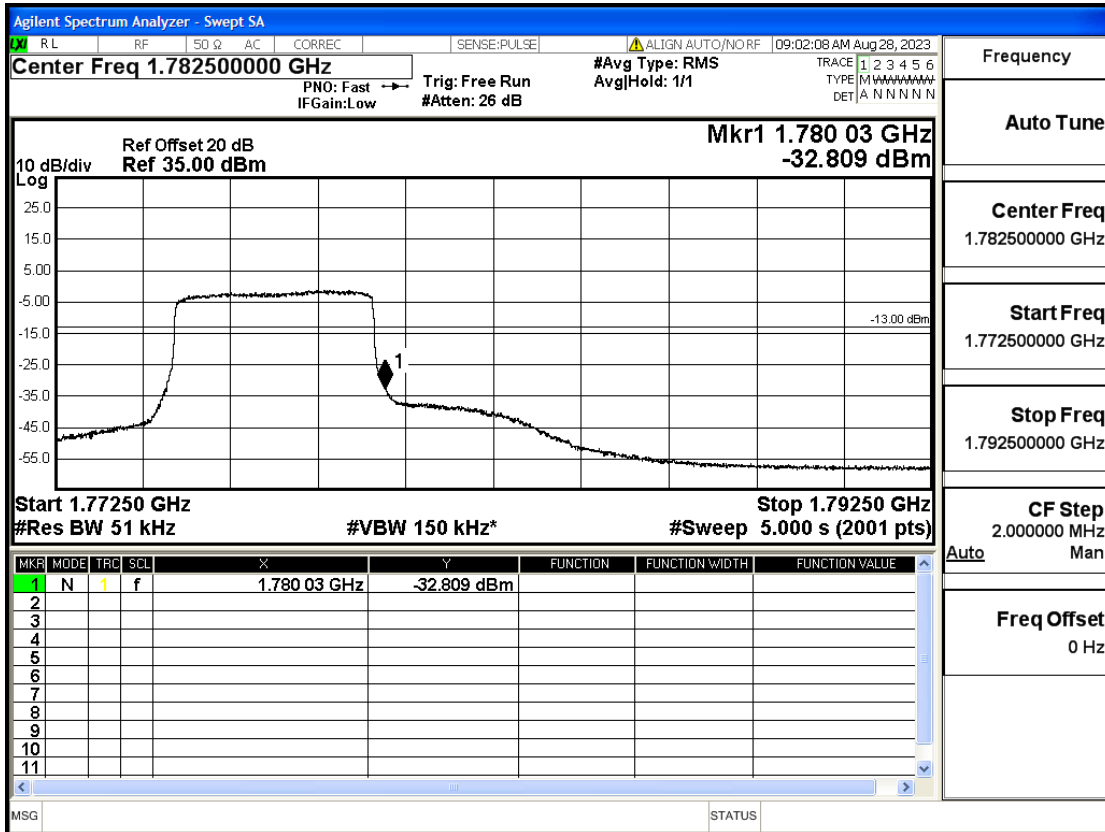

Band66-5-1777.5-16QAM-25#LOW@Pass