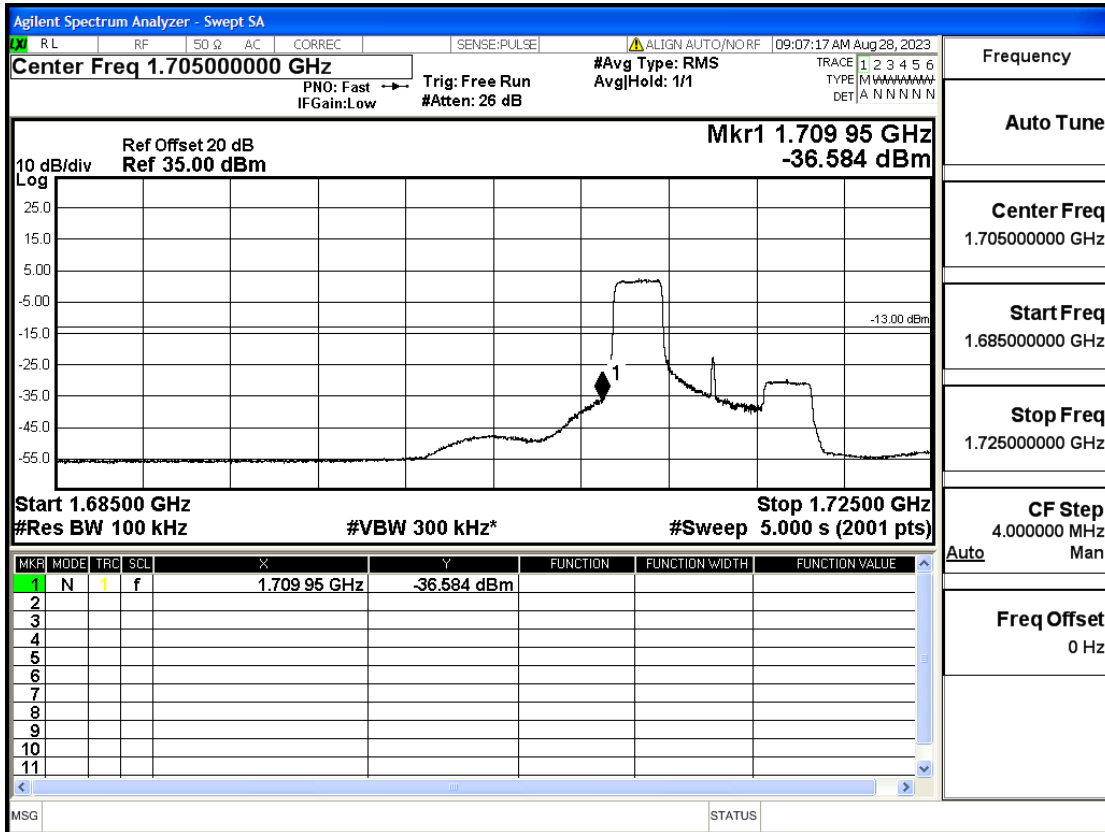

Band66-10-1715-16QAM-12#LOW@Pass