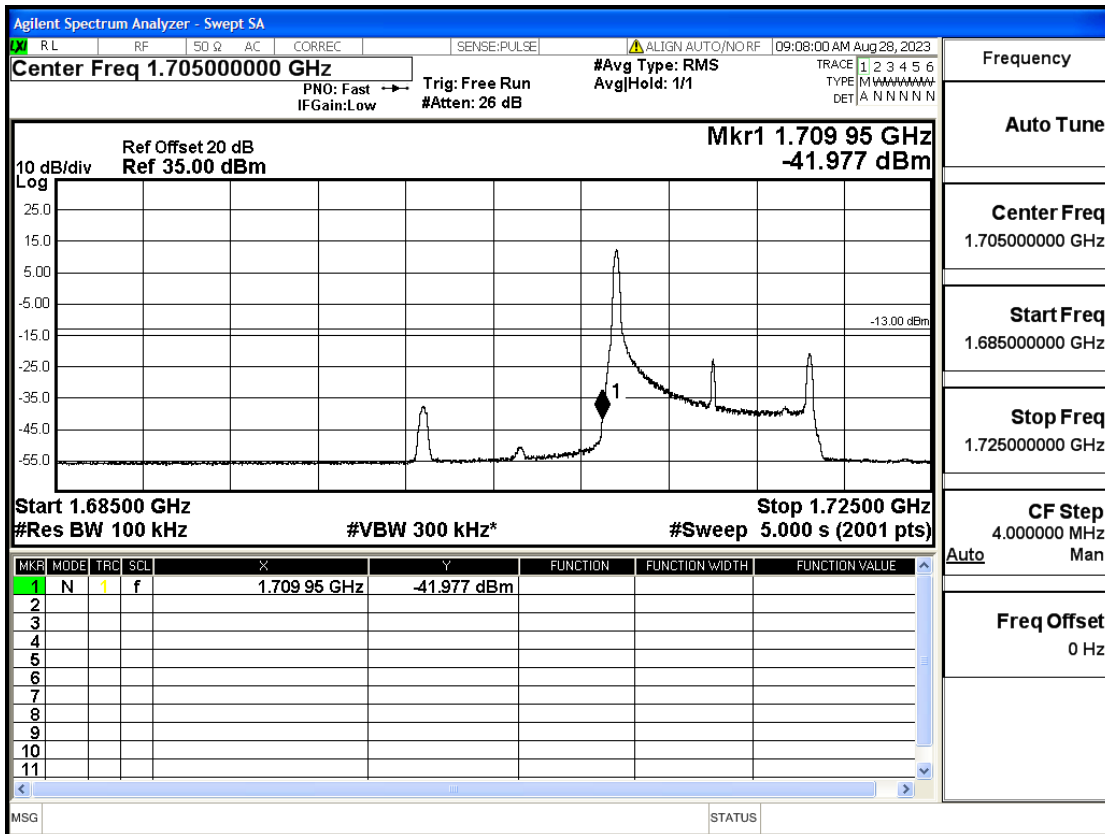

Band66-10-1715-16QAM-1#LOW@Pass