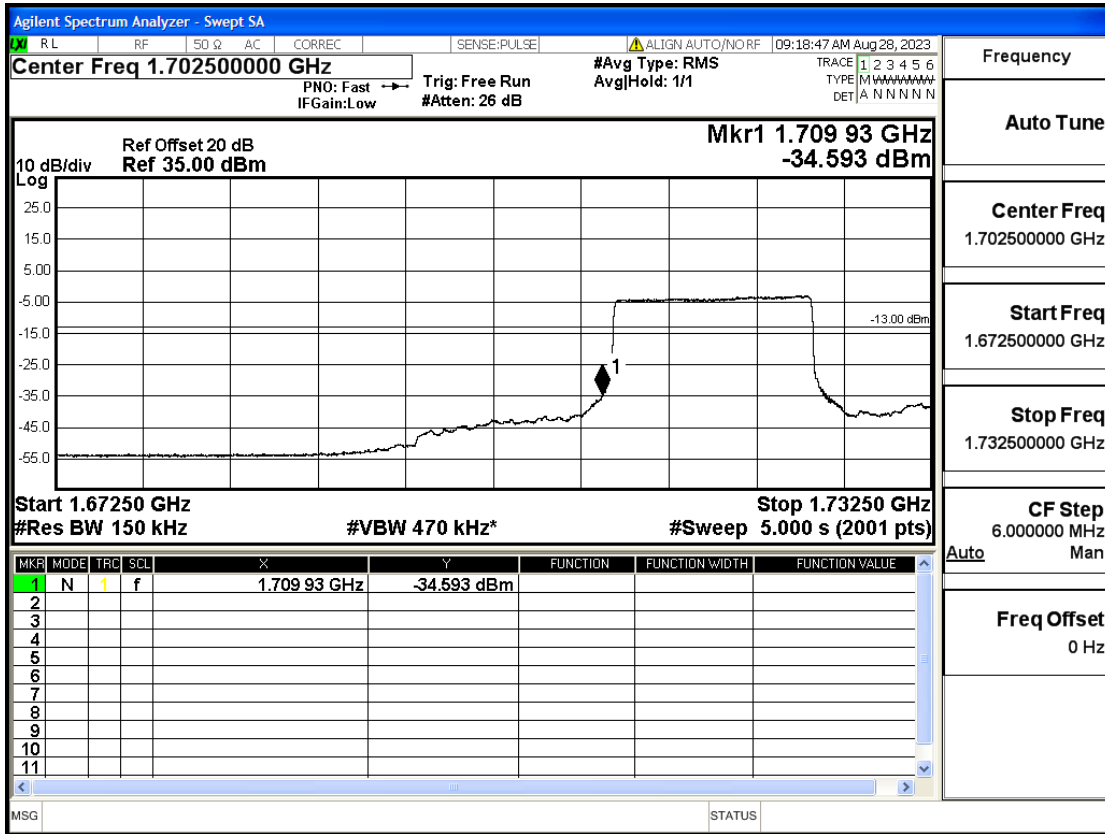

Band66-15-1717.5-QPSK-75#LOW@Pass