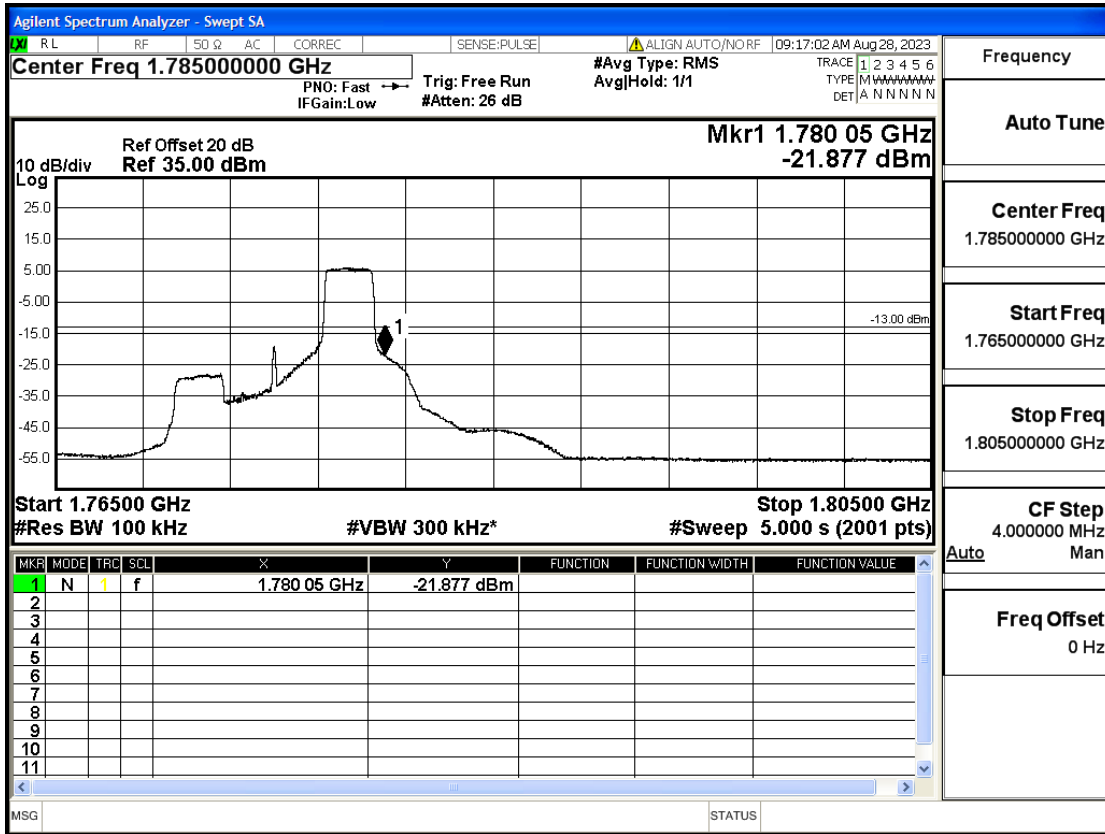

Band66-10-1775-16QAM-12#HIGH@Pass