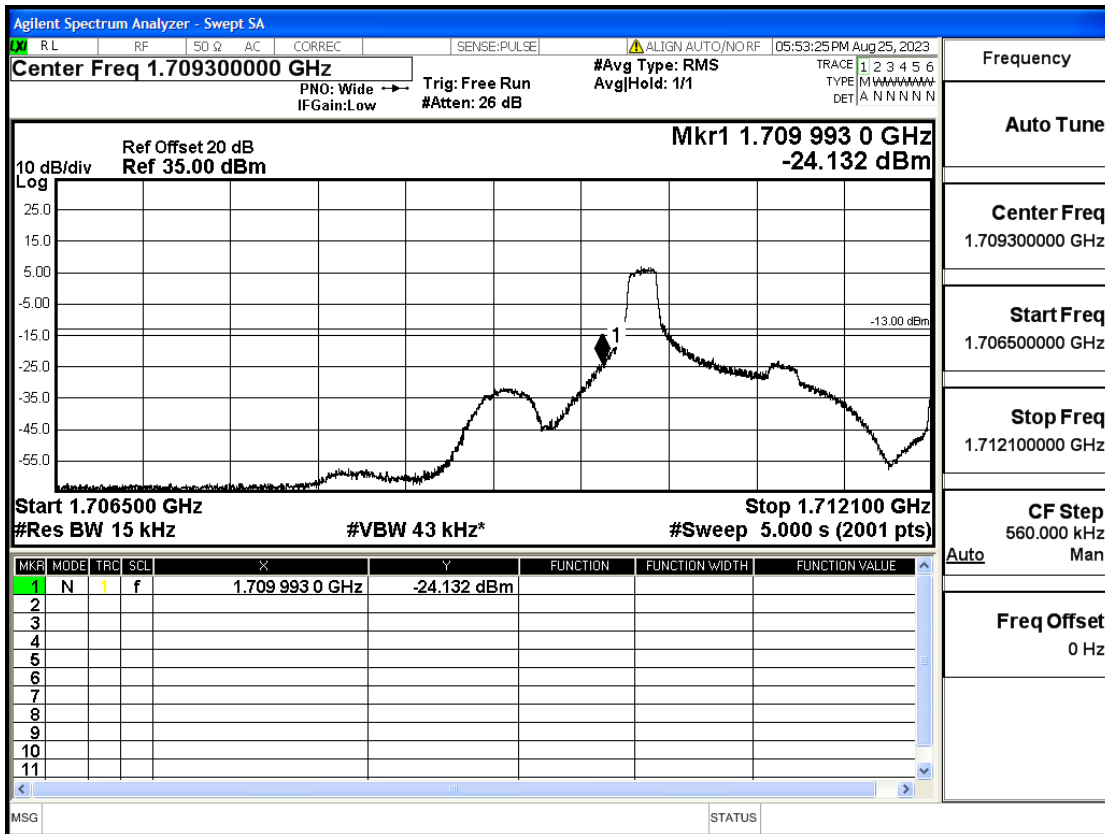

Band66-1.4-1710.7-QPSK-1#LOW@Pass