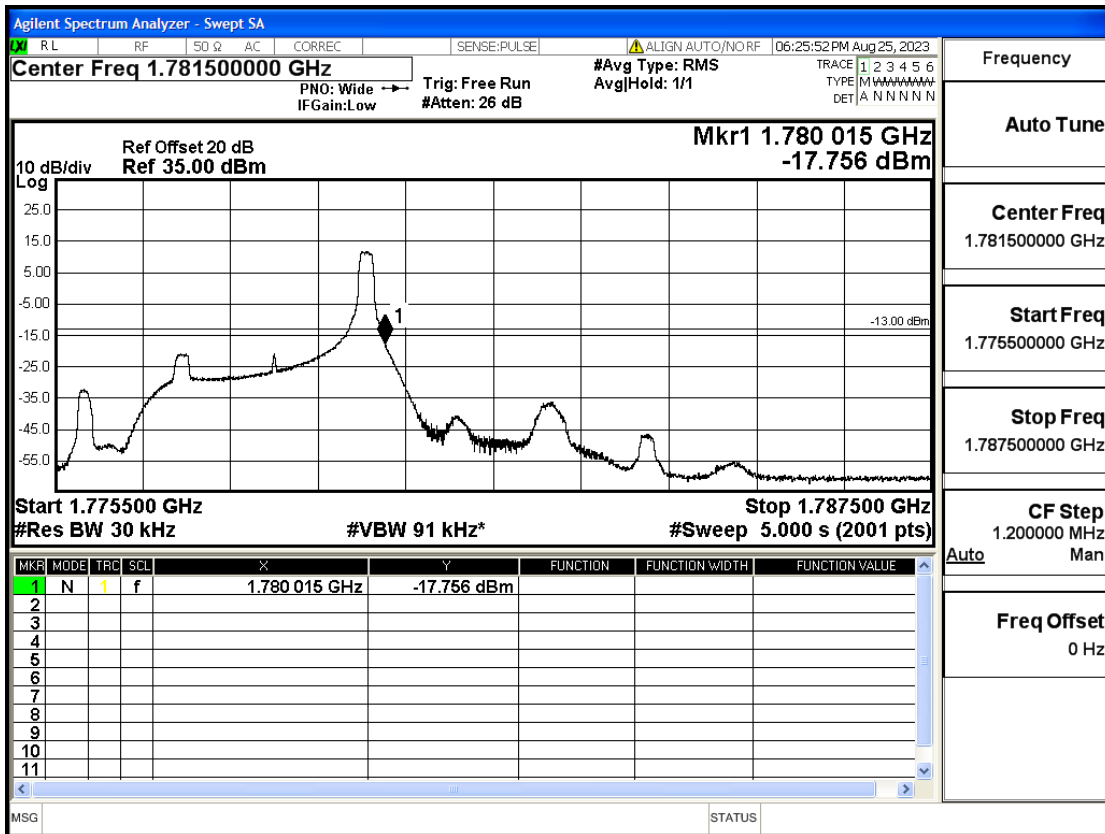

Band66-3-1778.5-16QAM-1#HIGH@Pass