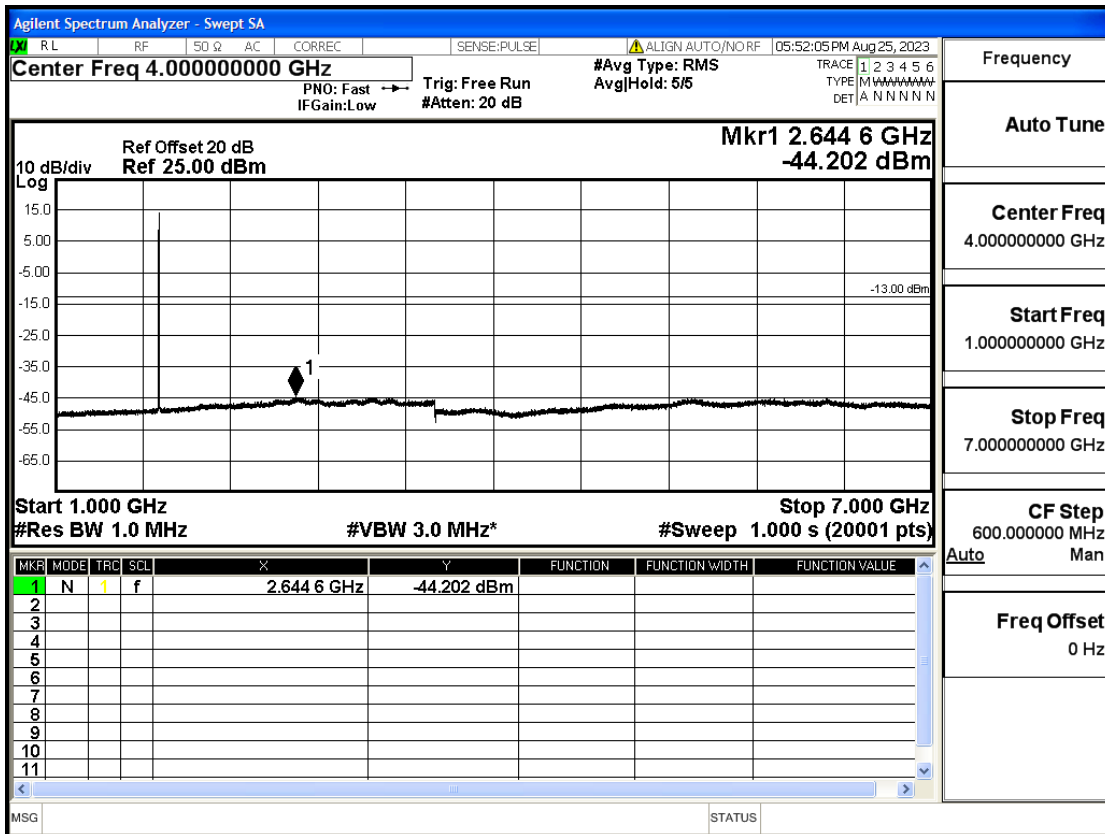

OB66-1.4-1710.7-QPSK-6#LOW@1GHz-7GHz@Pass