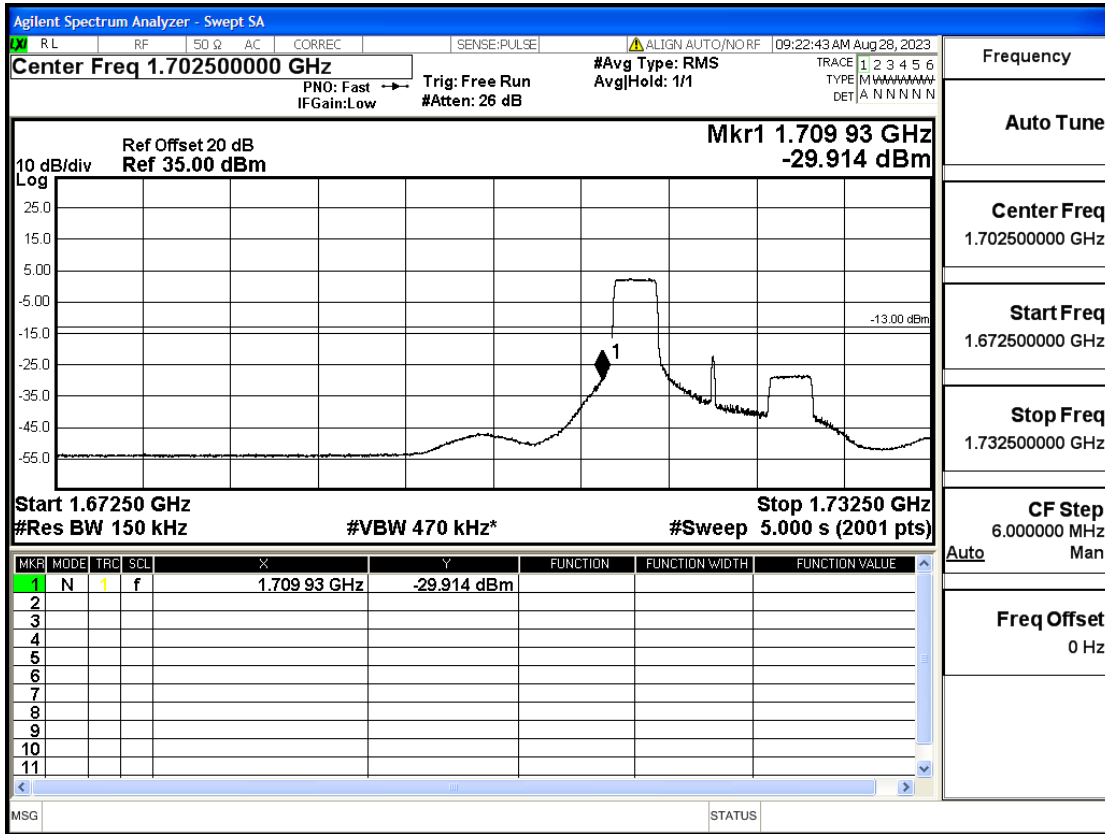

Band66-15-1717.5-16QAM-16#LOW@Pass