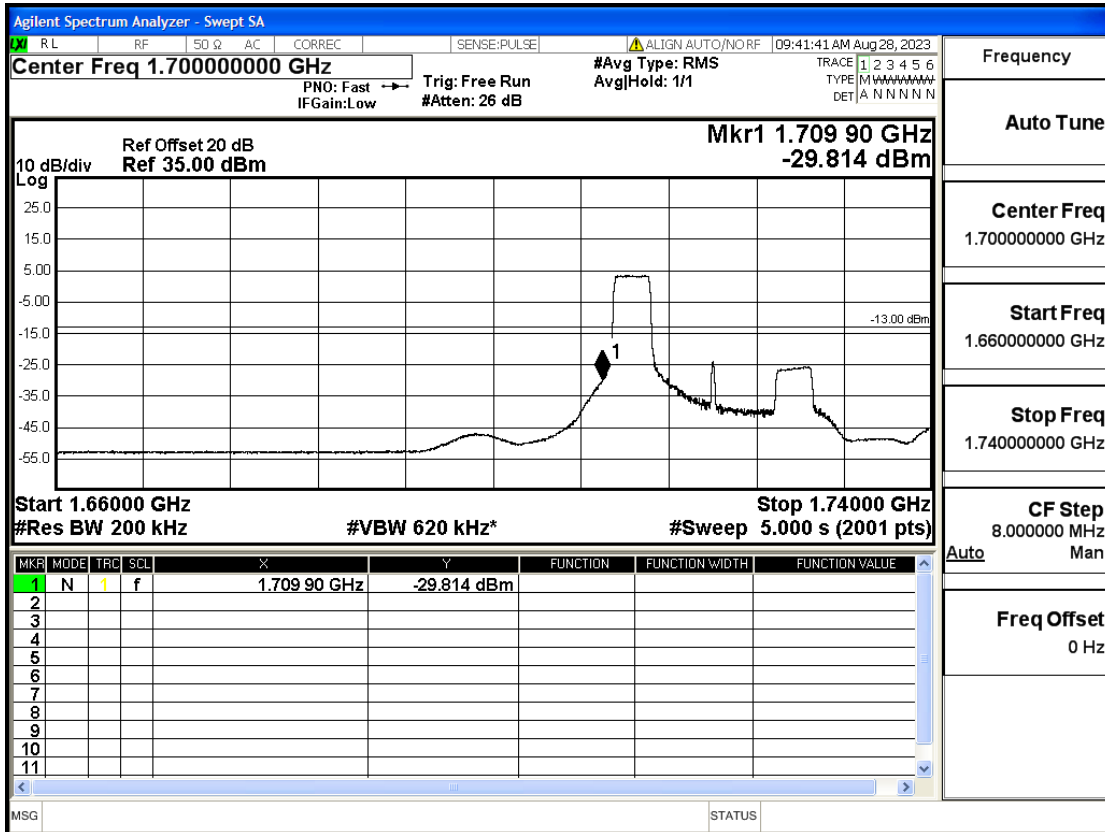

Band66-15-1772.5-16QAM-1#HIGH@Pass

Band66-20-1720-QPSK-100#LOW@Pass

Band66-20-1720-QPSK-1#LOW@Pass

Band66-20-1720-16QAM-18#LOW@Pass

Band66-20-1720-16QAM-1#LOW@Pass

Band66-20-1770-QPSK-100#LOW@Pass

Frequency
Auto Tune
Center Freq 1.790000000 GHz
Start Freq 1.750000000 GHz
Stop Freq 1.830000000 GHz
CF Step 8.000000 MHz
Auto Man
Freq Offset 0 Hz

Band66-20-1770-QPSK-1#HIGH@Pass

Frequency
Auto Tune
Center Freq 1.790000000 GHz
Start Freq 1.750000000 GHz
Stop Freq 1.830000000 GHz
CF Step 8.000000 MHz
Auto Man
Freq Offset 0 Hz

Band66-20-1770-16QAM-18#HIGH@Pass