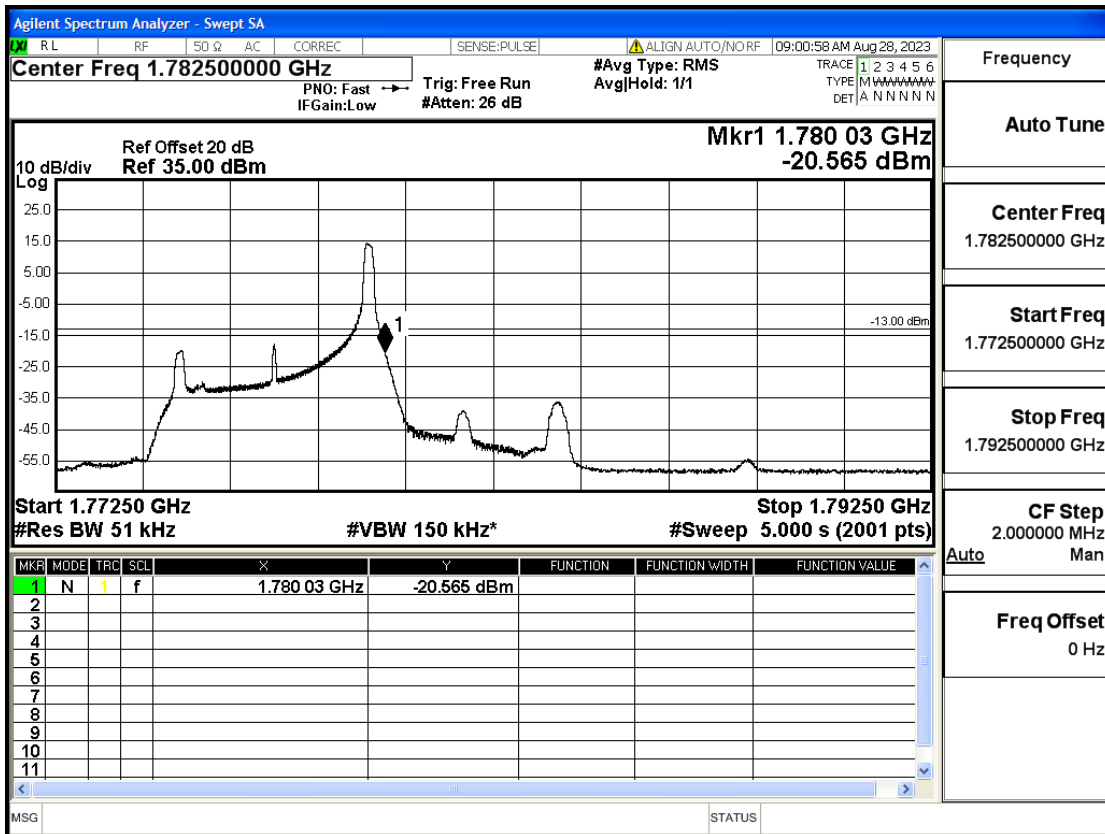

Band66-5-1777.5-QPSK-1#HIGH@Pass