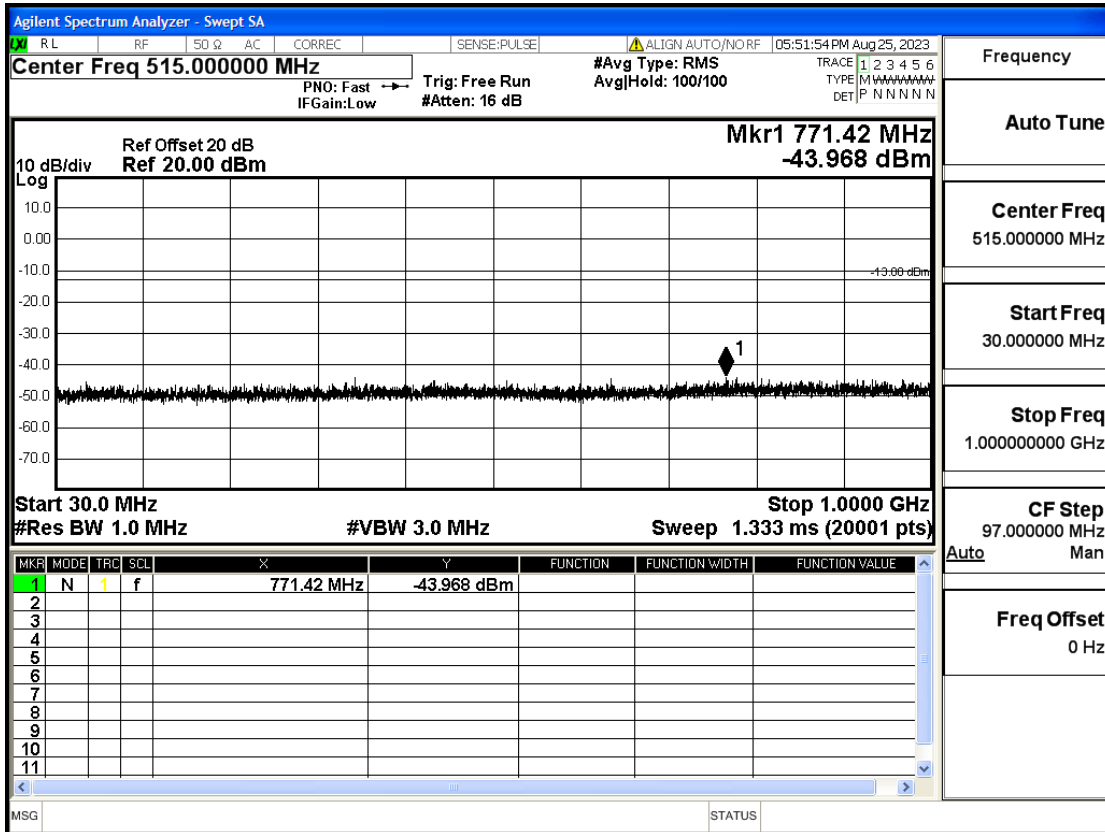

OB66-1.4-1710.7-QPSK-6#LOW@30mHz-1GHz@Pass