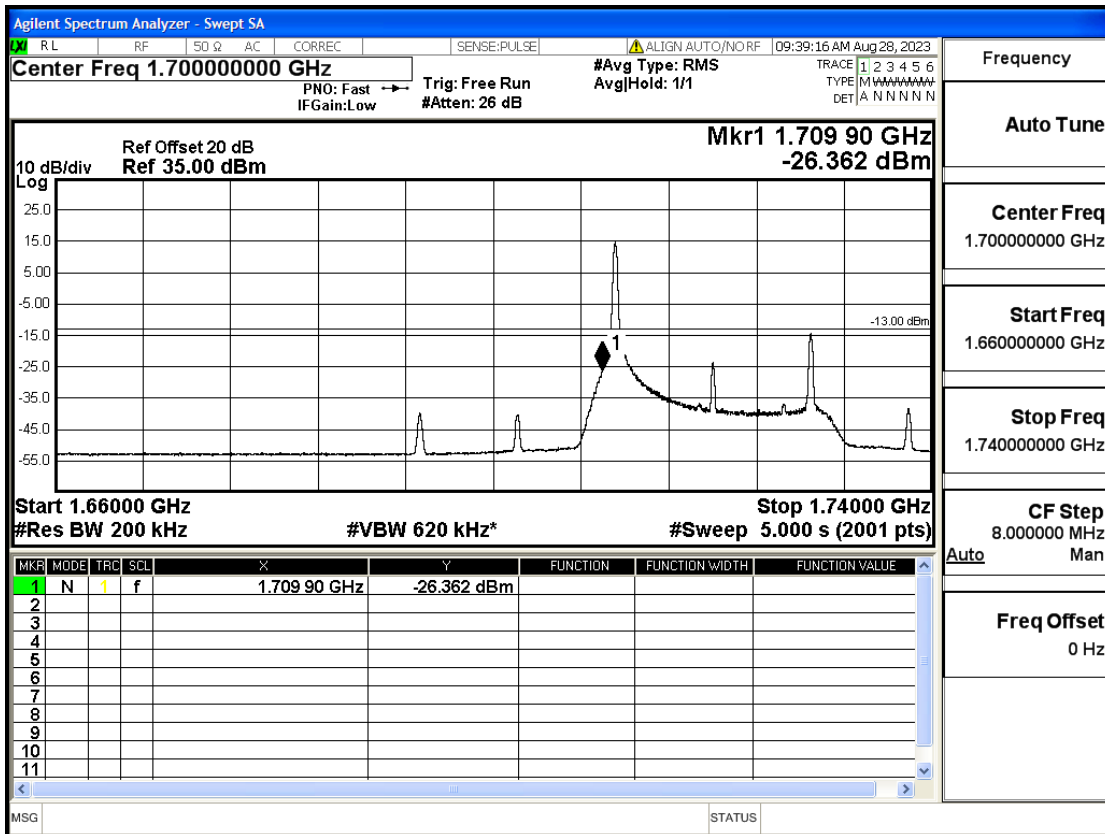

Band66-20-1720-QPSK-1#LOW@Pass