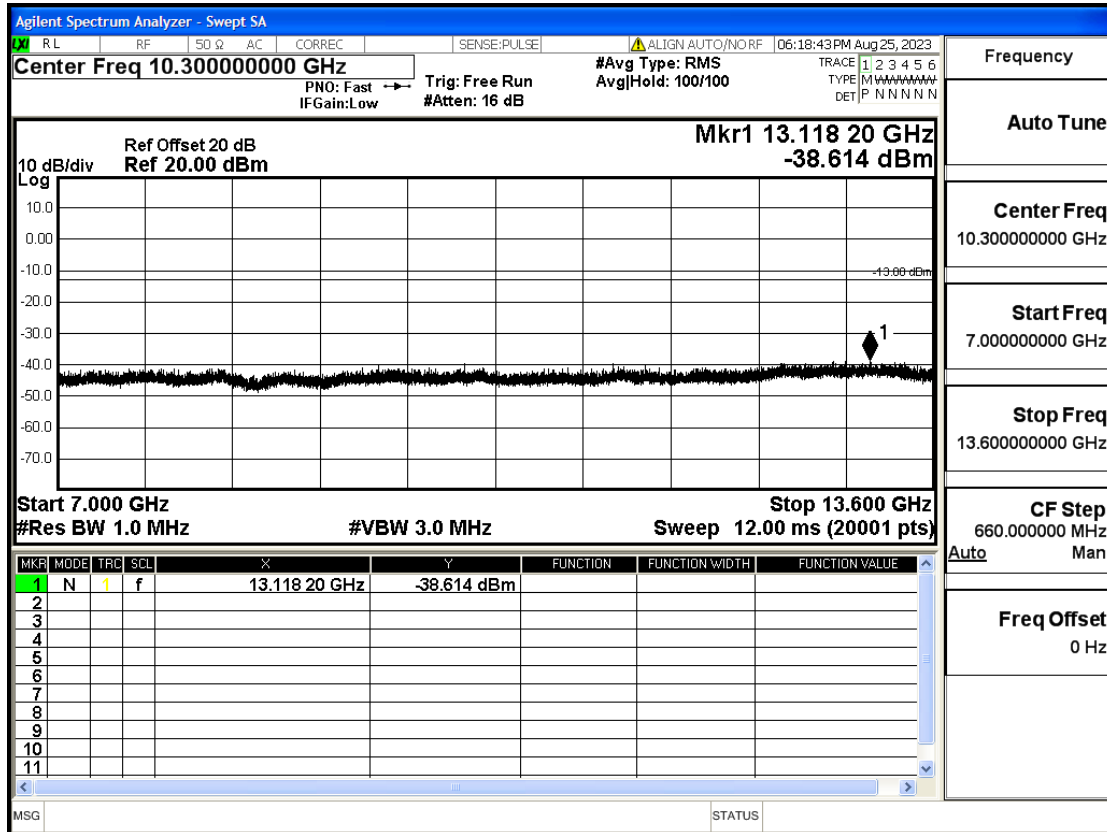

OB66-3-1745-QPSK-1#LOW@13.6GHz-20GHz@Pass

OB66-3-1745-QPSK-1#HIGH@30mHz-1GHz@Pass

OB66-3-1745-QPSK-1#HIGH@1GHz-7GHz@Pass

OB66-3-1745-QPSK-1#HIGH@7GHz-13.6GHz@Pass

OB66-3-1745-QPSK-1#HIGH@13.6GHz-20GHz@Pass