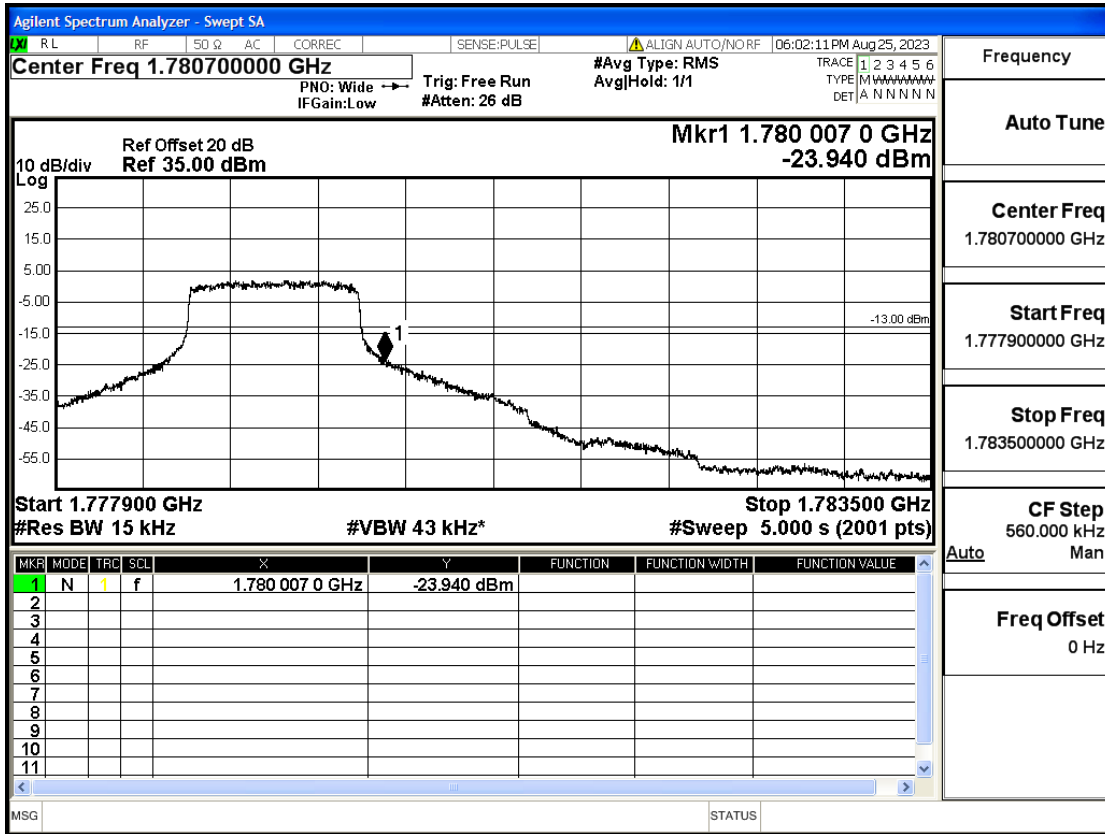

Band66-1.4-1779.3-QPSK-6#LOW@Pass