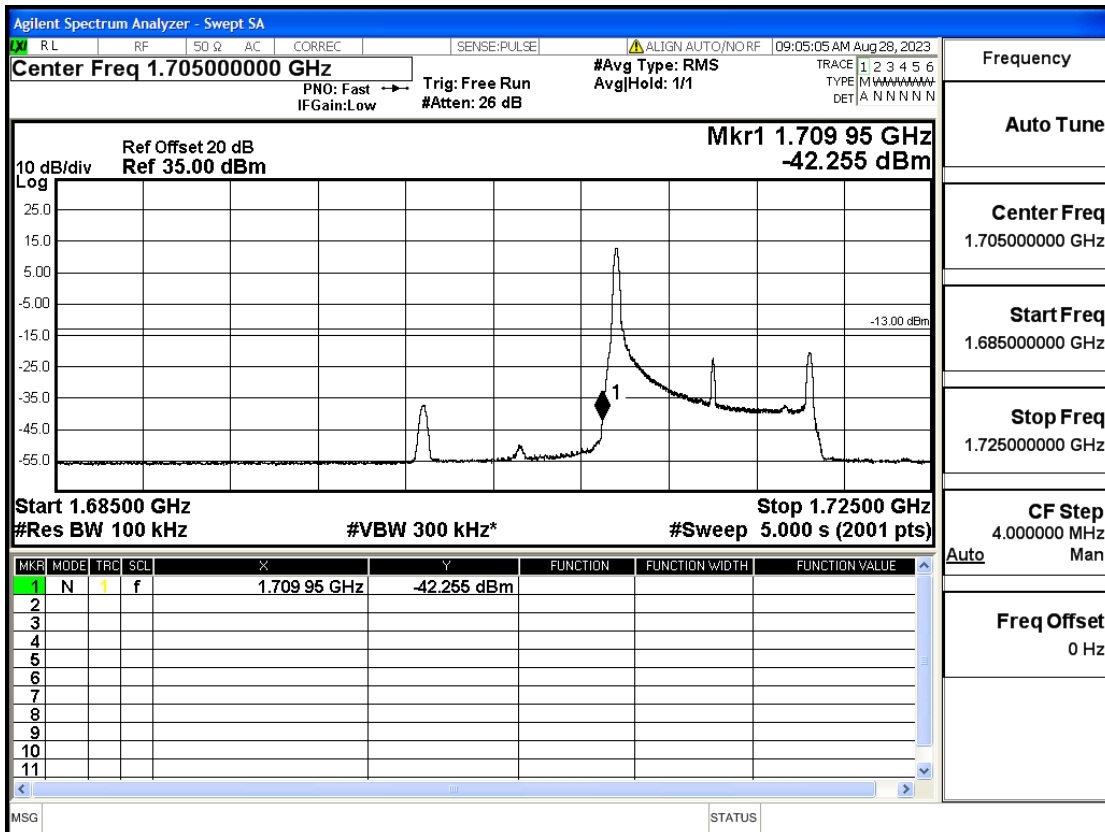

Band66-10-1715-QPSK-1#LOW@Pass