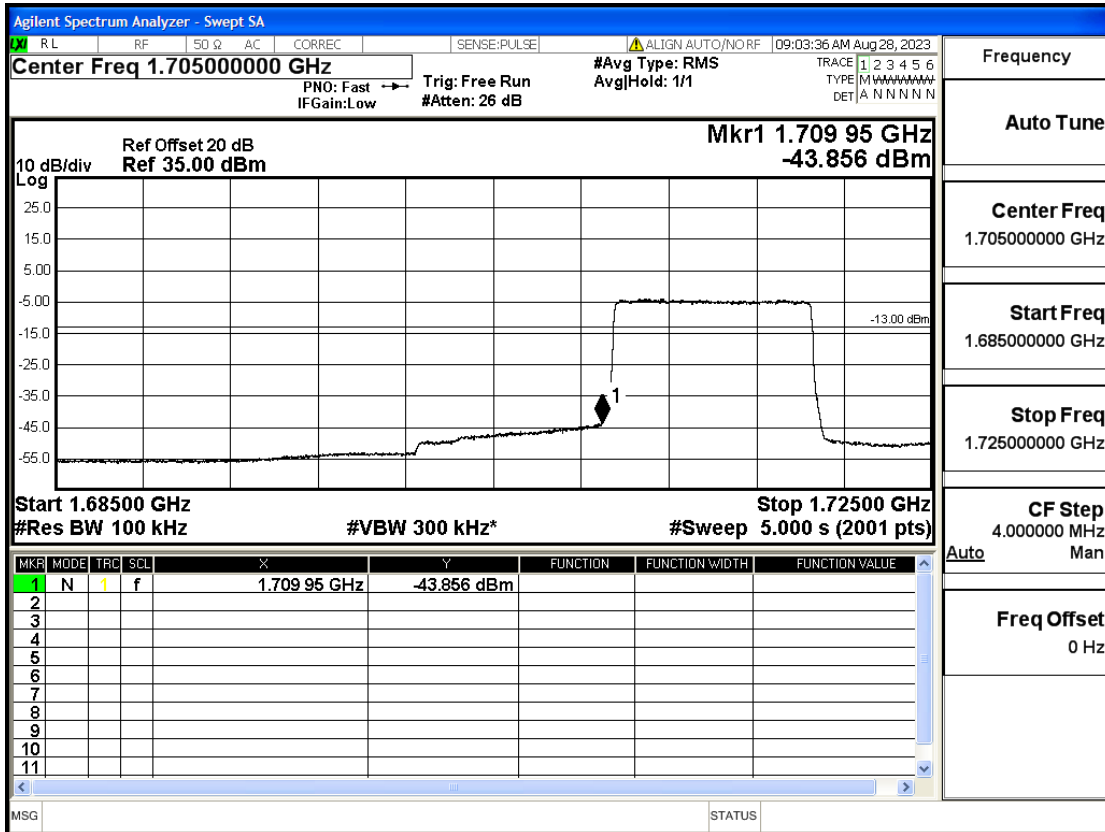

Band66-10-1715-QPSK-50#LOW@Pass