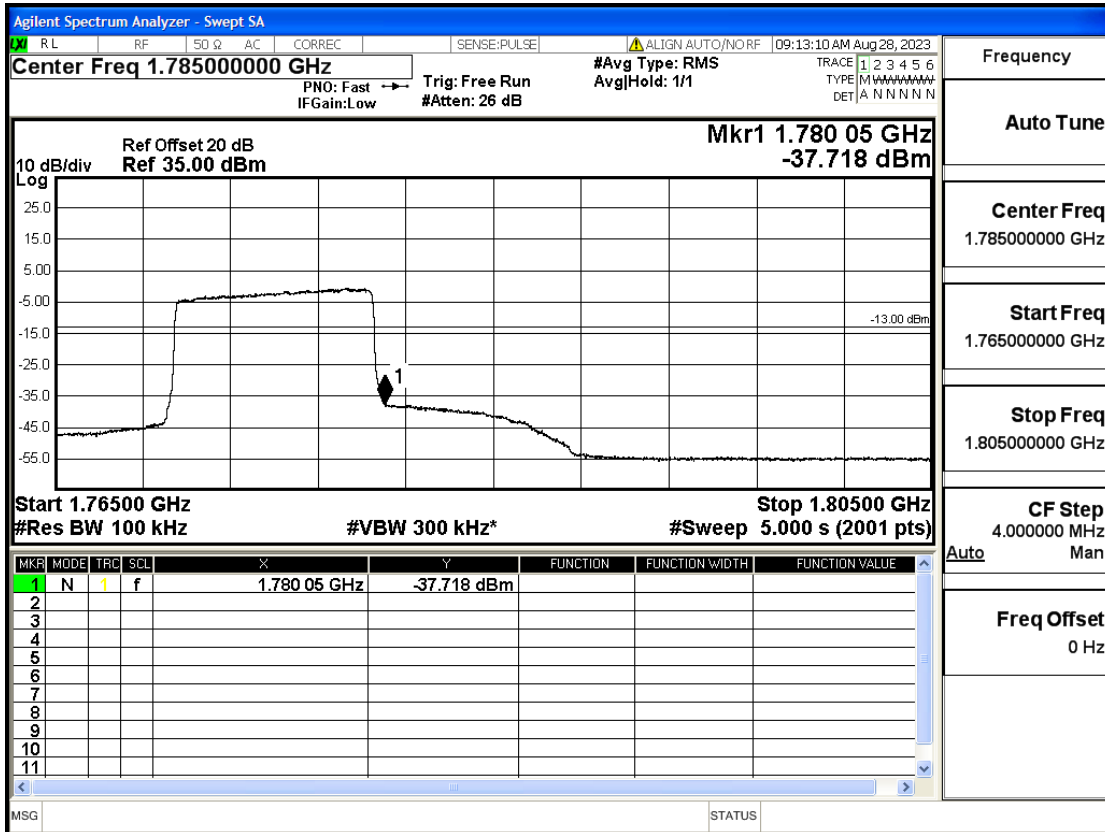

Band66-10-1775-QPSK-50#LOW@Pass