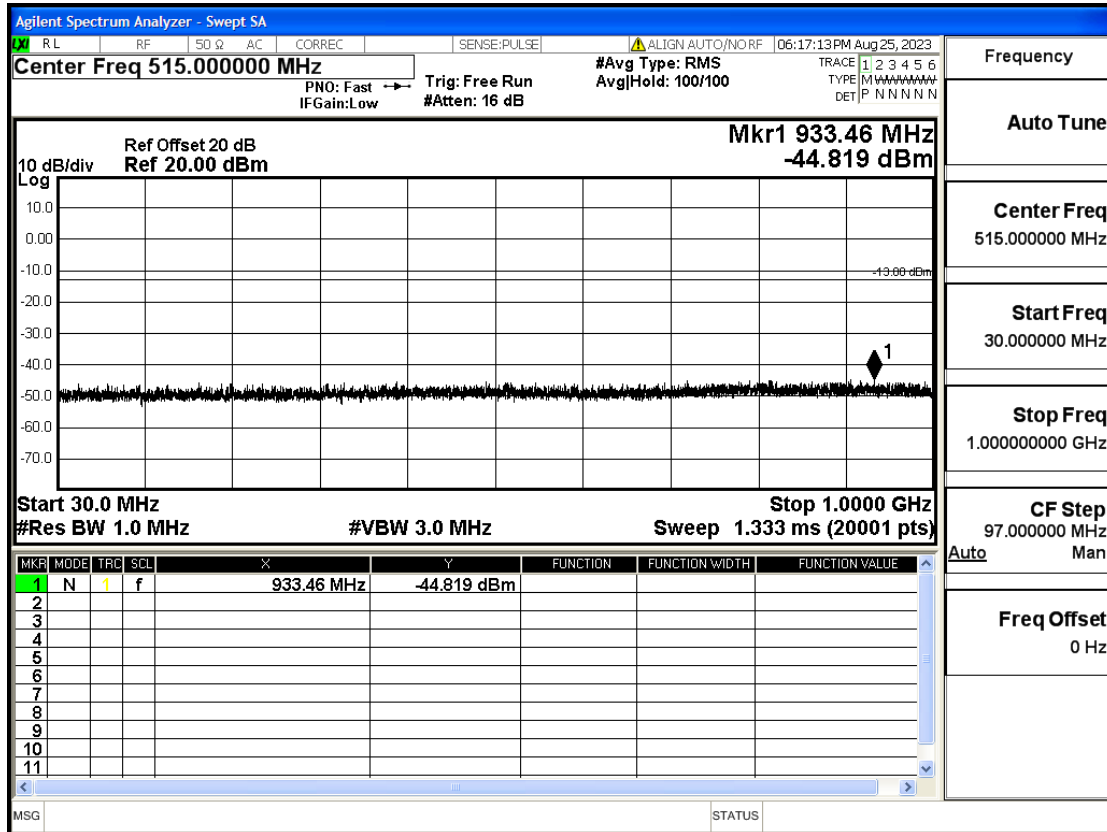

OB66-3-1745-QPSK-1#LOW@30mHz-1GHz@Pass