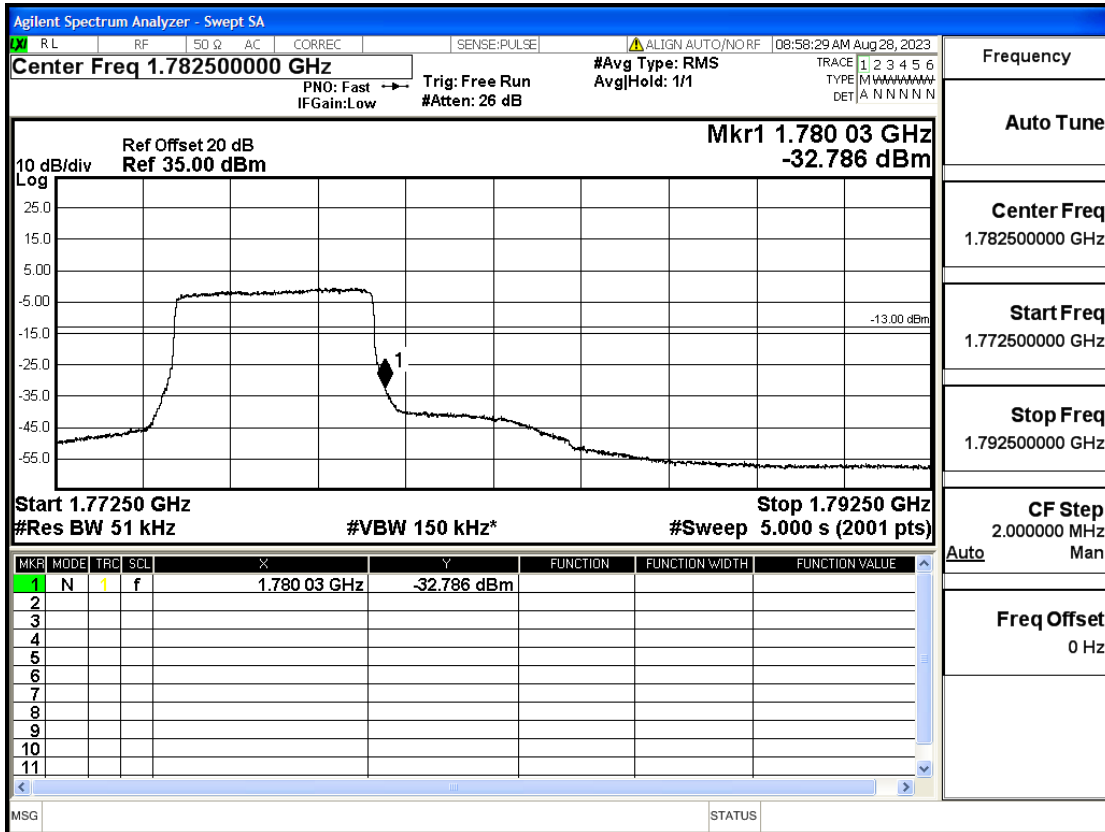

Band66-5-1777.5-QPSK-25#LOW@Pass