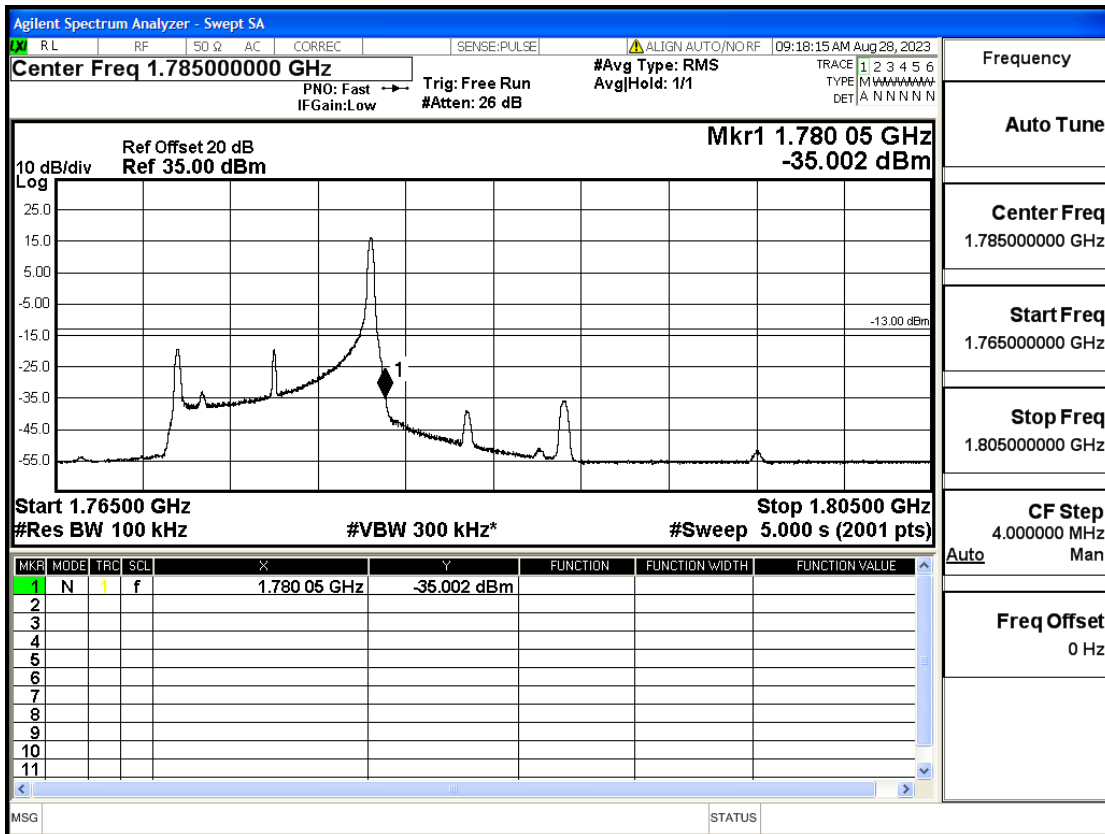

Band66-10-1775-16QAM-1#HIGH@Pass