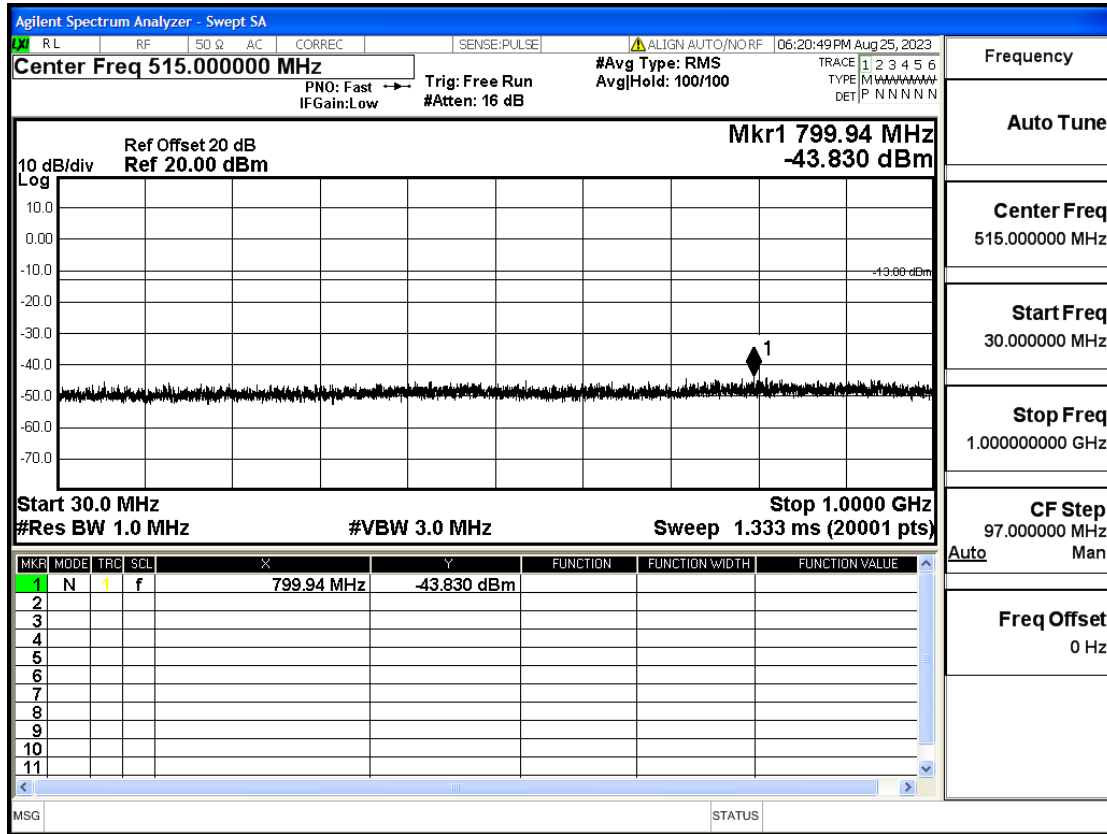

OB66-3-1778.5-QPSK-15#LOW@30mHz-1GHz@Pass