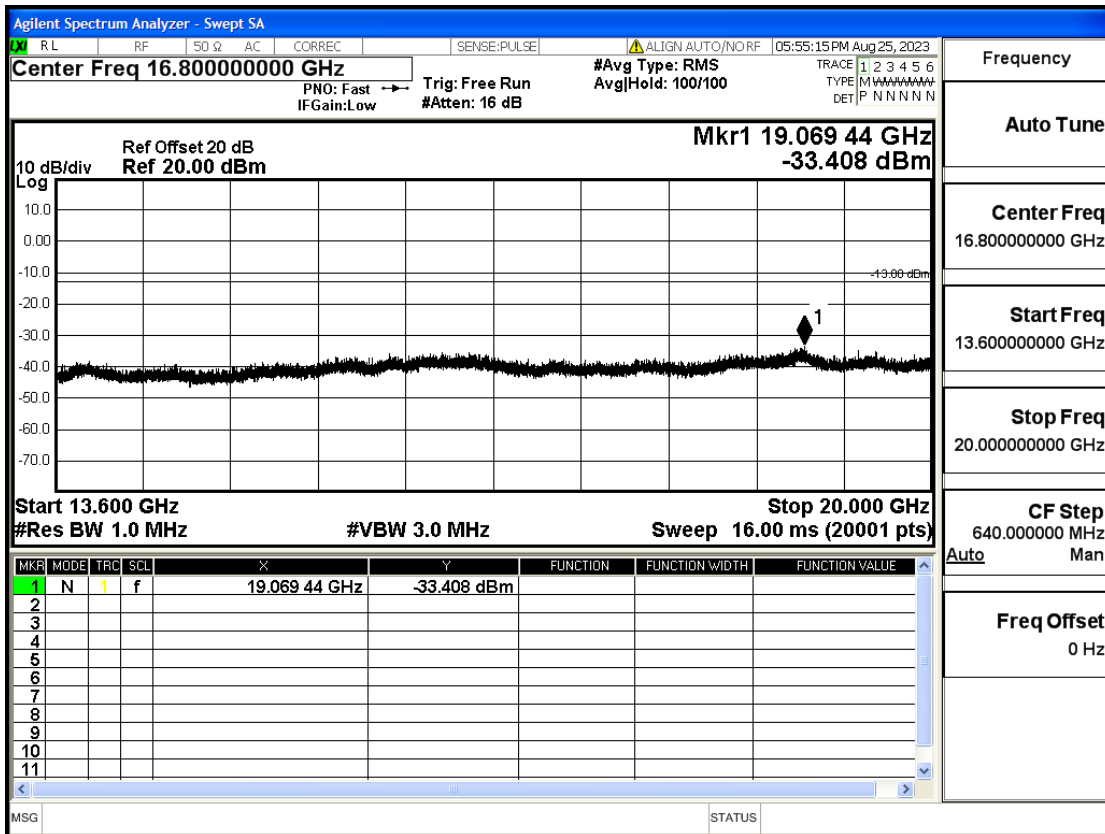

OB66-1.4-1710.7-QPSK-1#HIGH@13.6GHz-20GHz@Pass