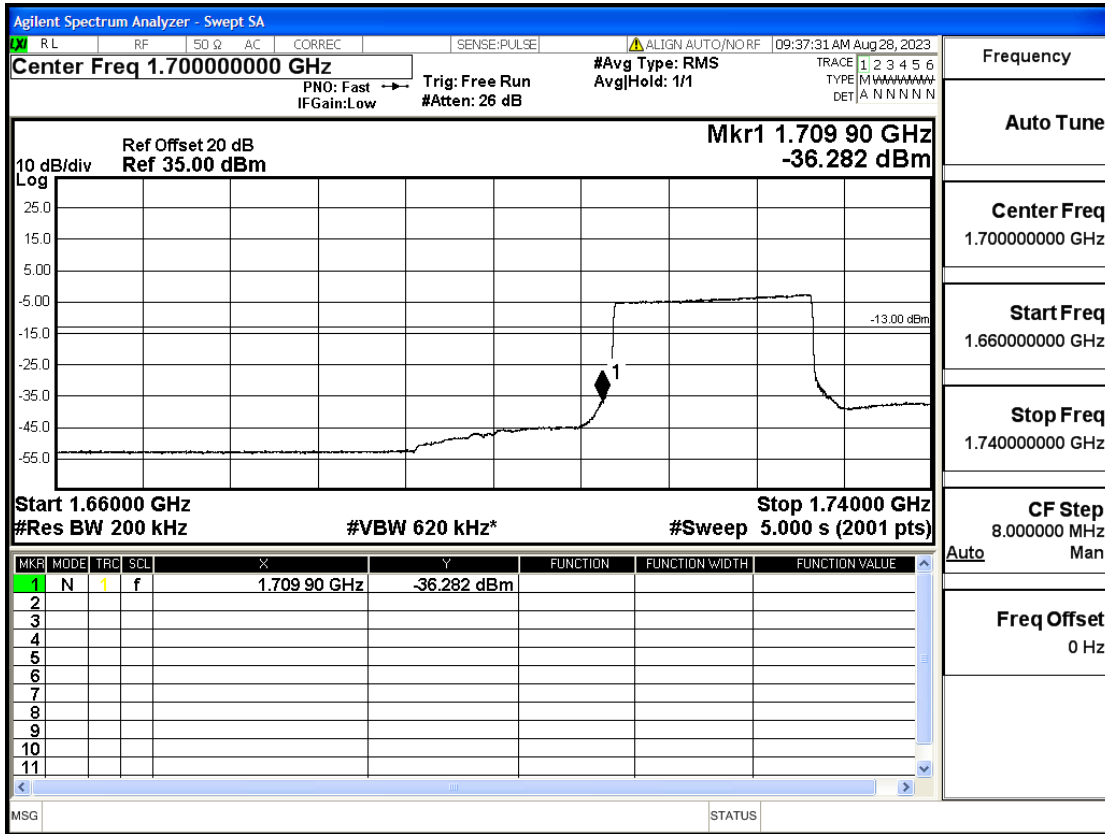

Band66-20-1720-QPSK-100#LOW@Pass