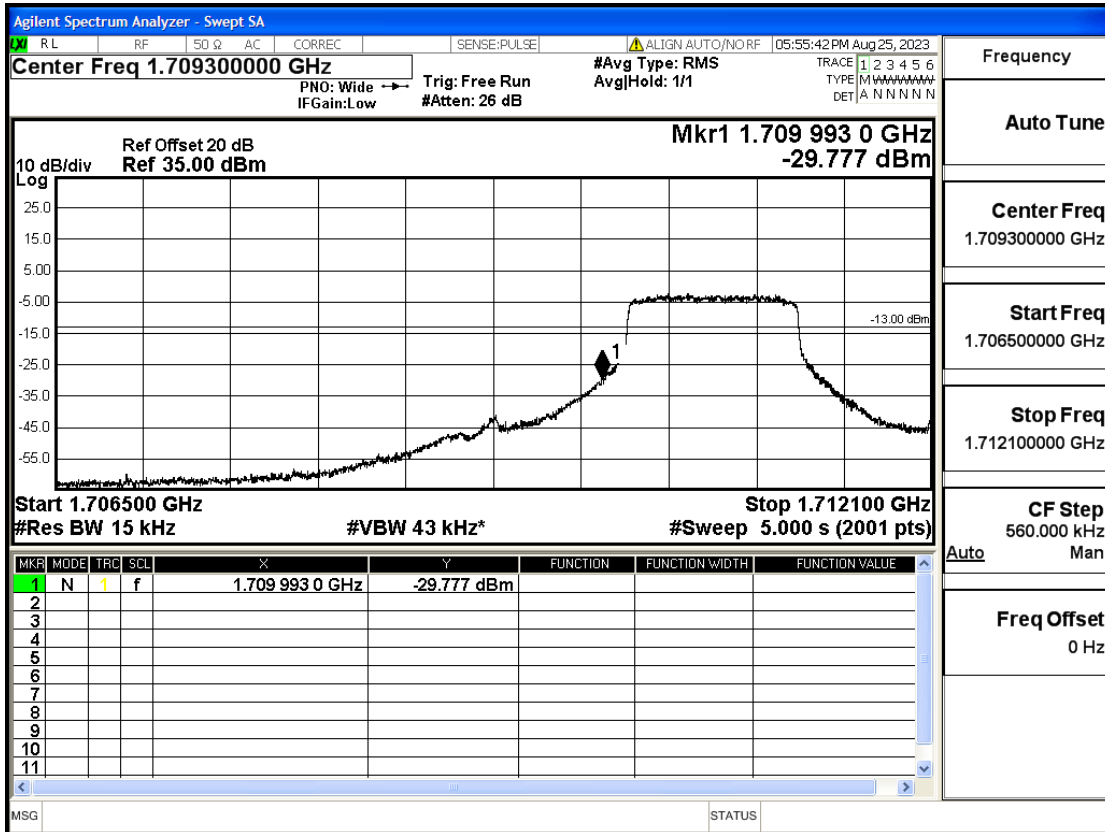

Band66-1.4-1710.7-16QAM-6#LOW@Pass