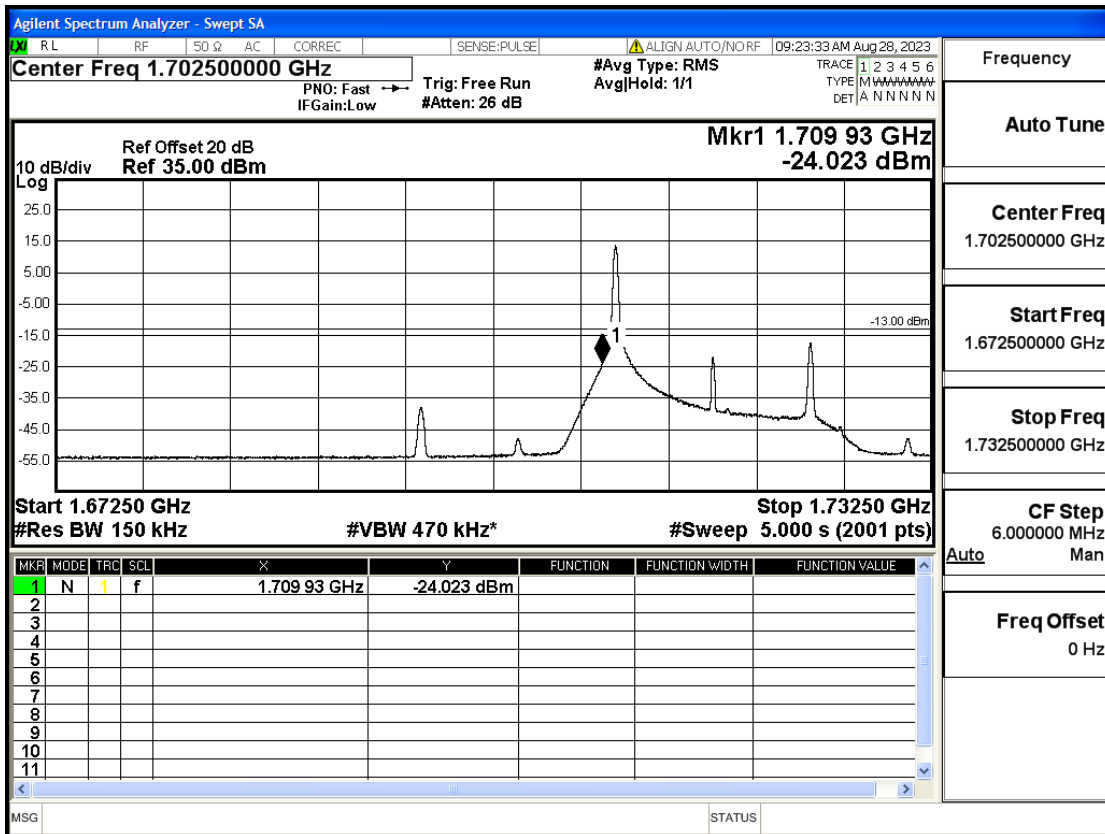

Band66-15-1717.5-16QAM-1#LOW@Pass