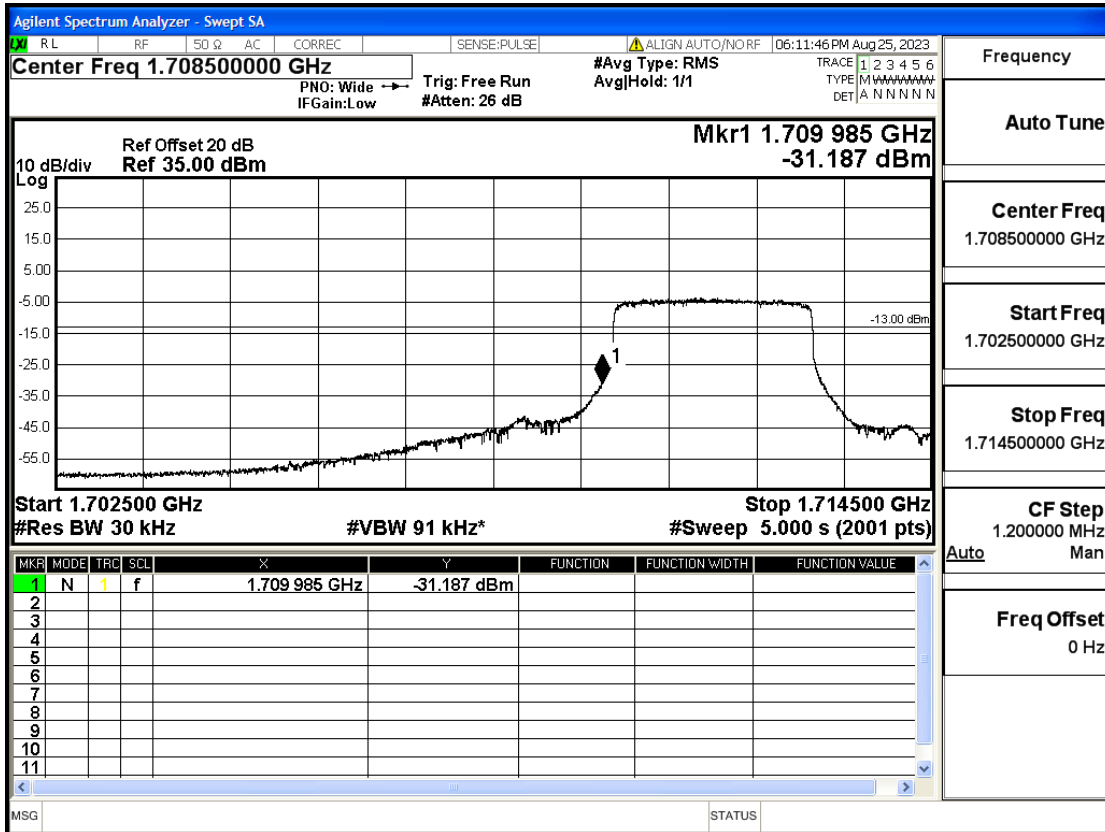

Band66-3-1711.5-16QAM-15#LOW@Pass