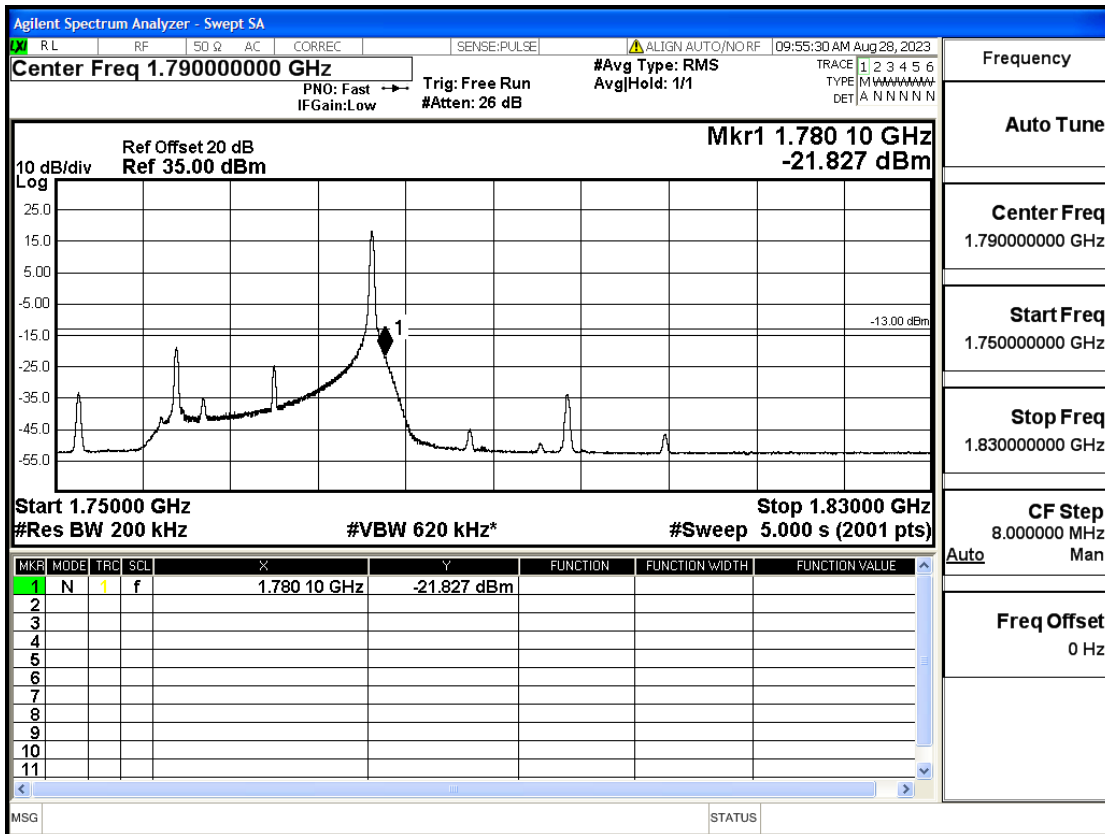

Band66-20-1770-16QAM-1#HIGH@Pass