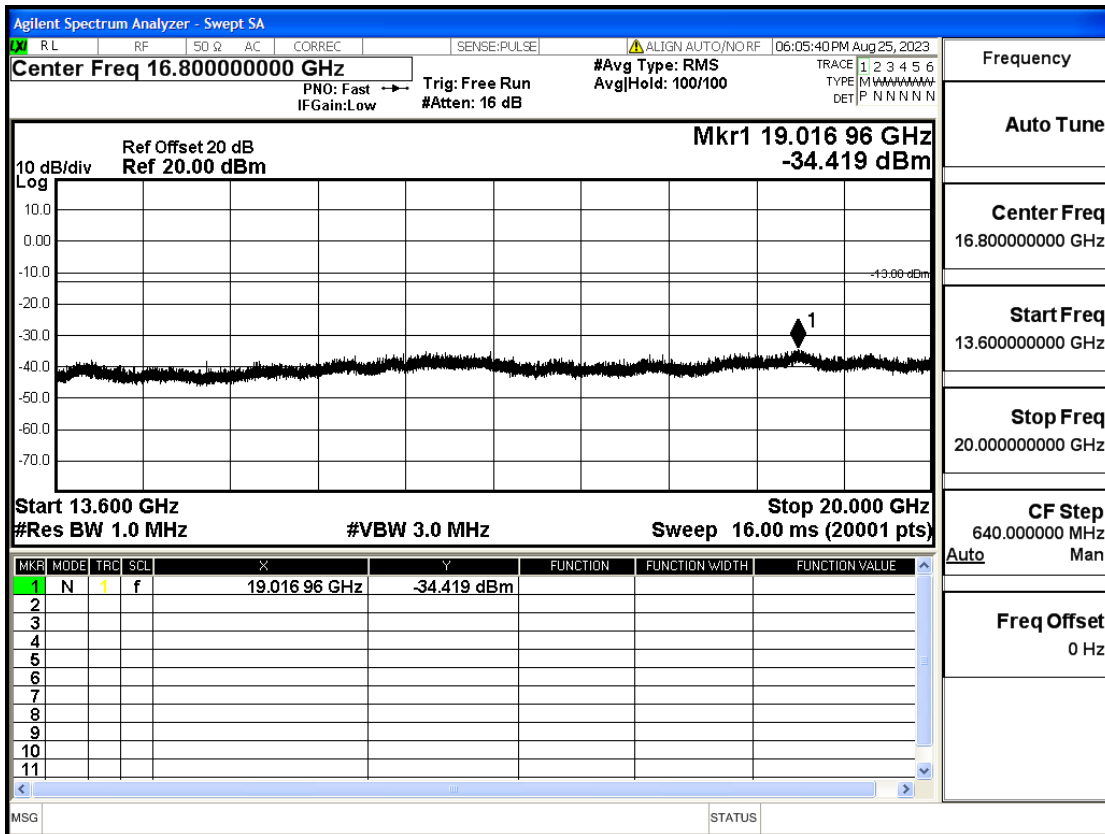

OB66-1.4-1779.3-QPSK-1#HIGH@13.6GHz-20GHz@Pass