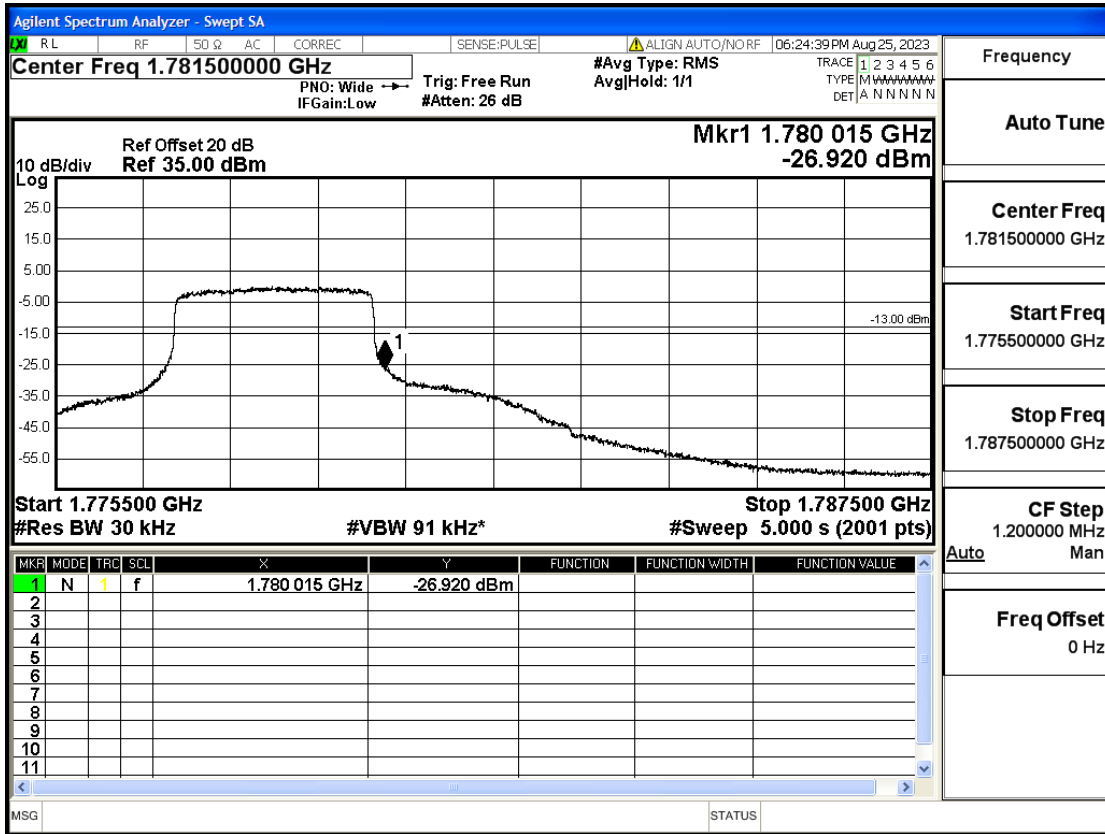

Band66-3-1778.5-16QAM-15#LOW@Pass