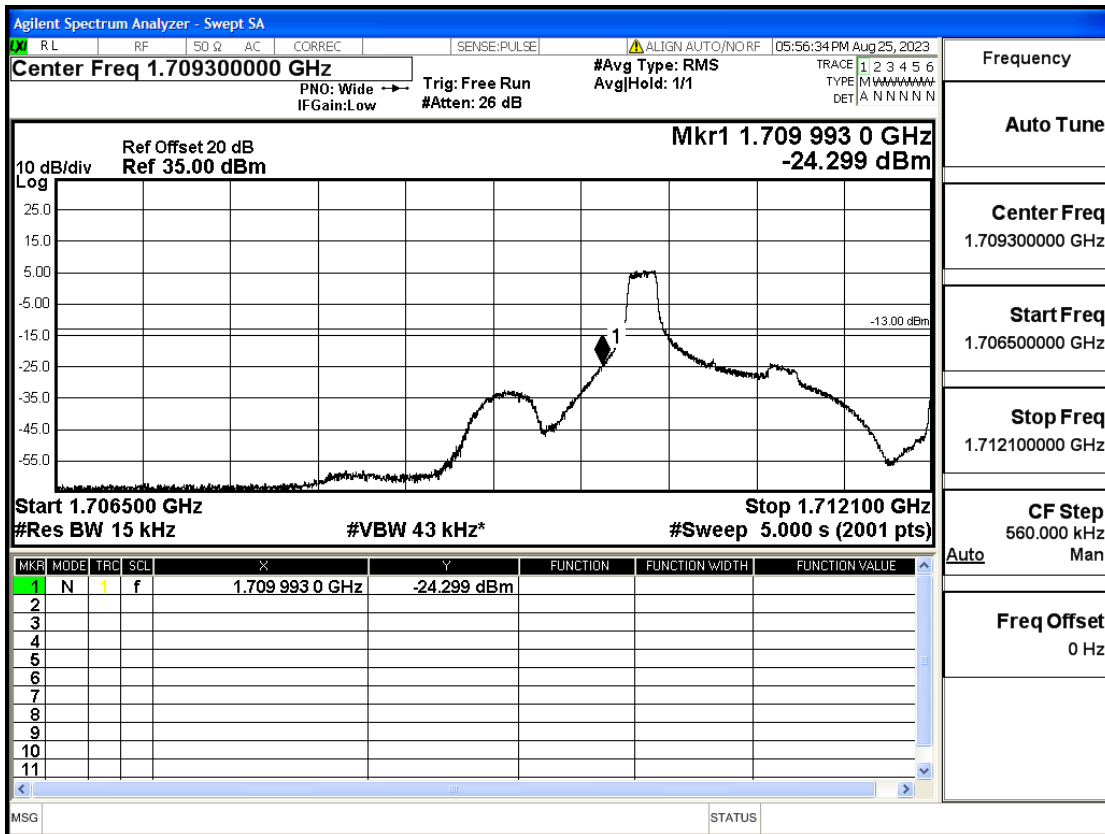

Band66-1.4-1710.7-16QAM-1#LOW@Pass