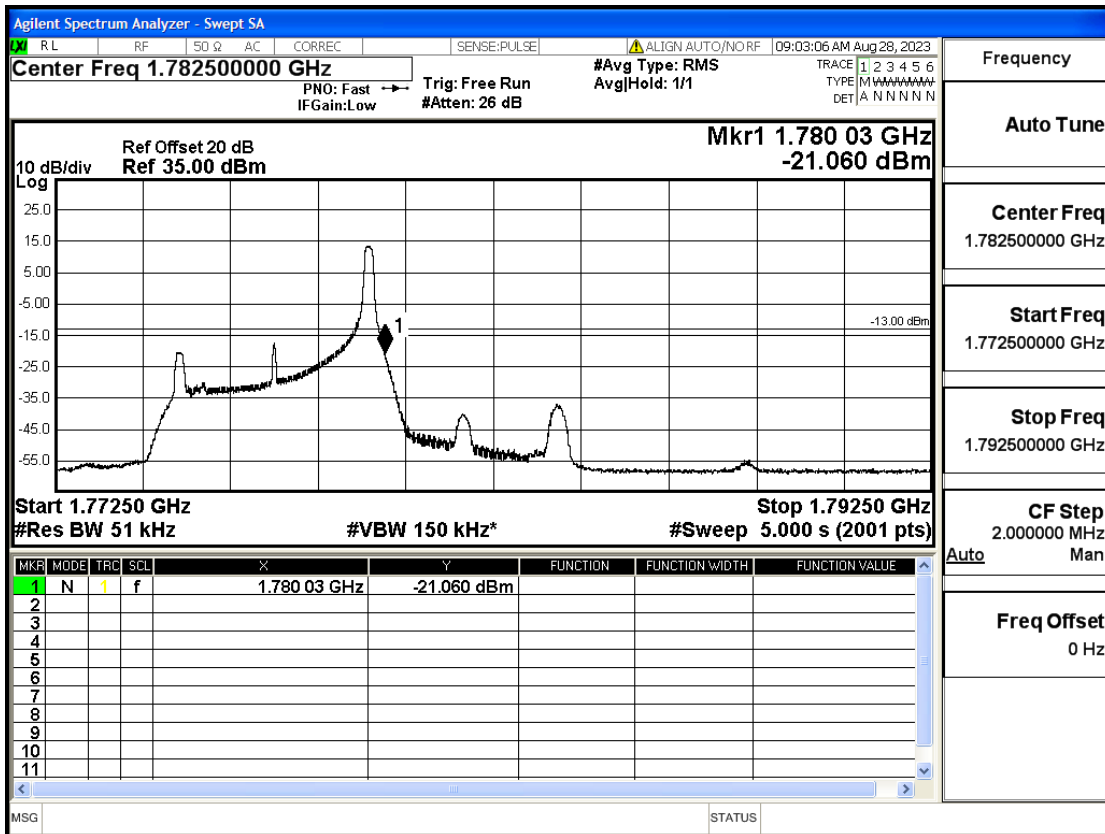

Band66-5-1777.5-16QAM-1#HIGH@Pass