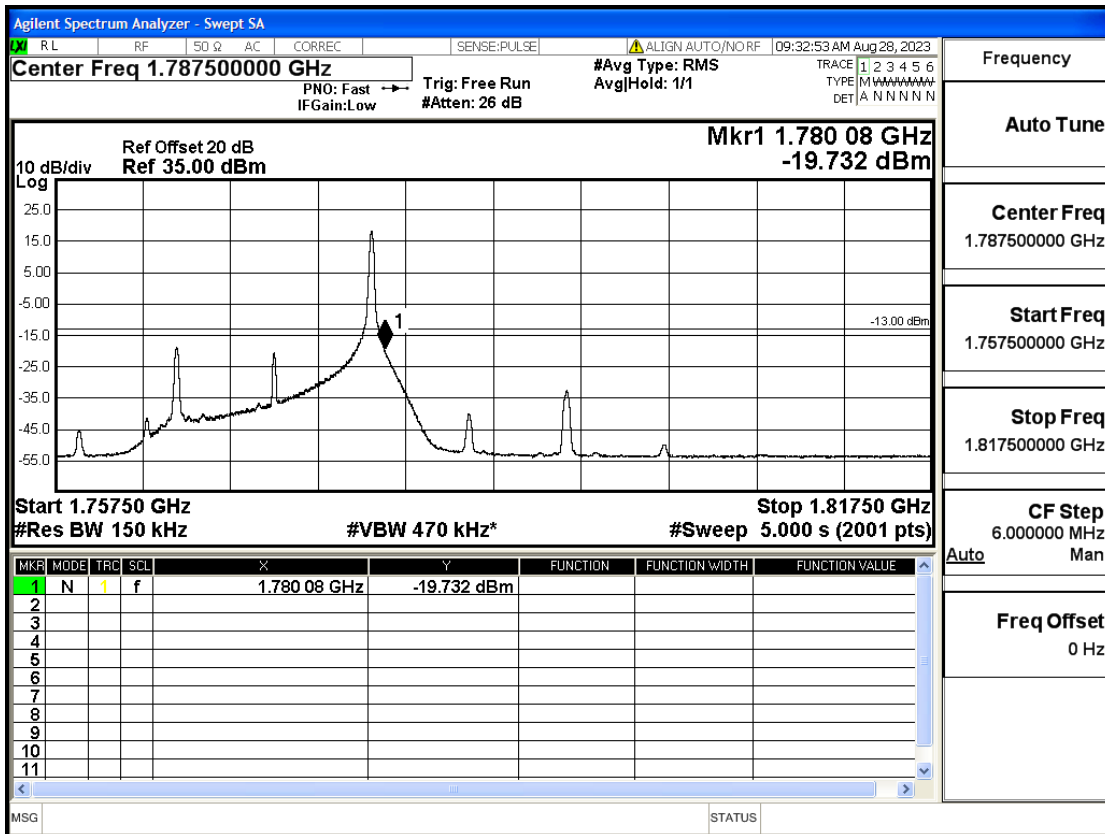

Band66-15-1772.5-QPSK-1#HIGH@Pass

Frequency
Auto Tune
Center Freq 1.787500000 GHz
Start Freq 1.757500000 GHz
Stop Freq 1.817500000 GHz
CF Step 6.000000 MHz
Auto Man
Freq Offset 0 Hz