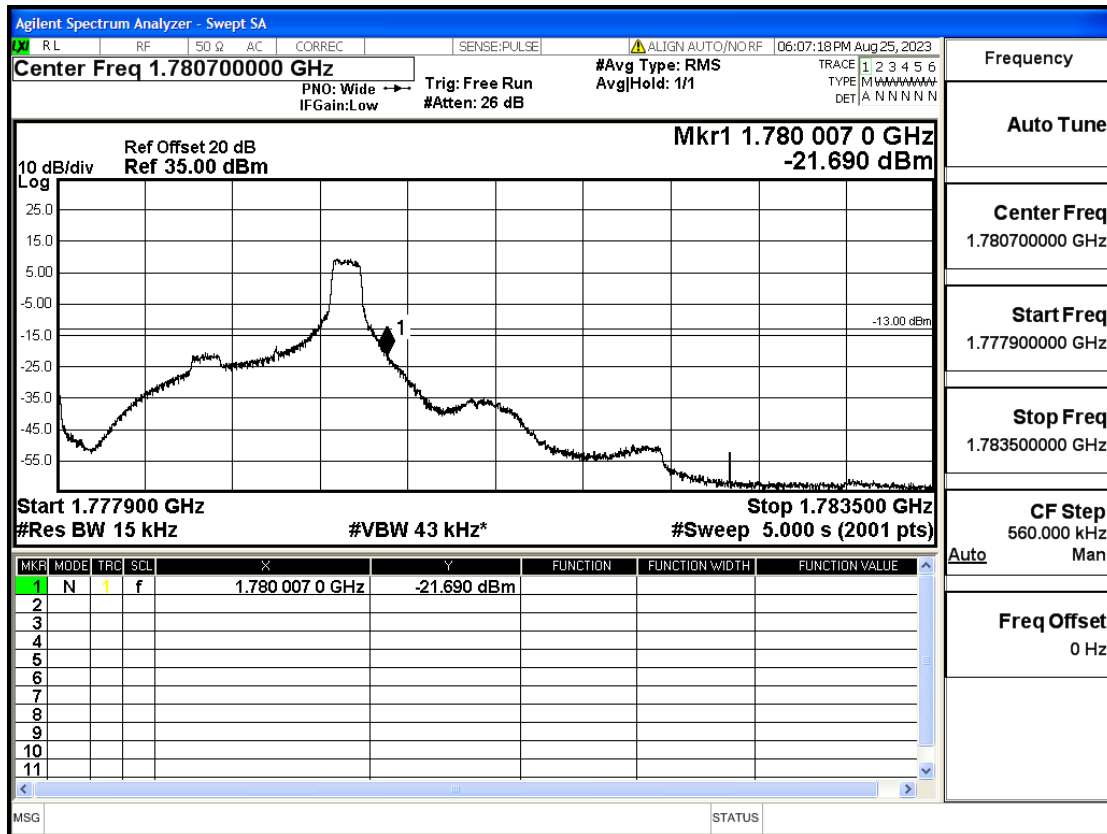

Band66-1.4-1779.3-16QAM-1#HIGH@Pass