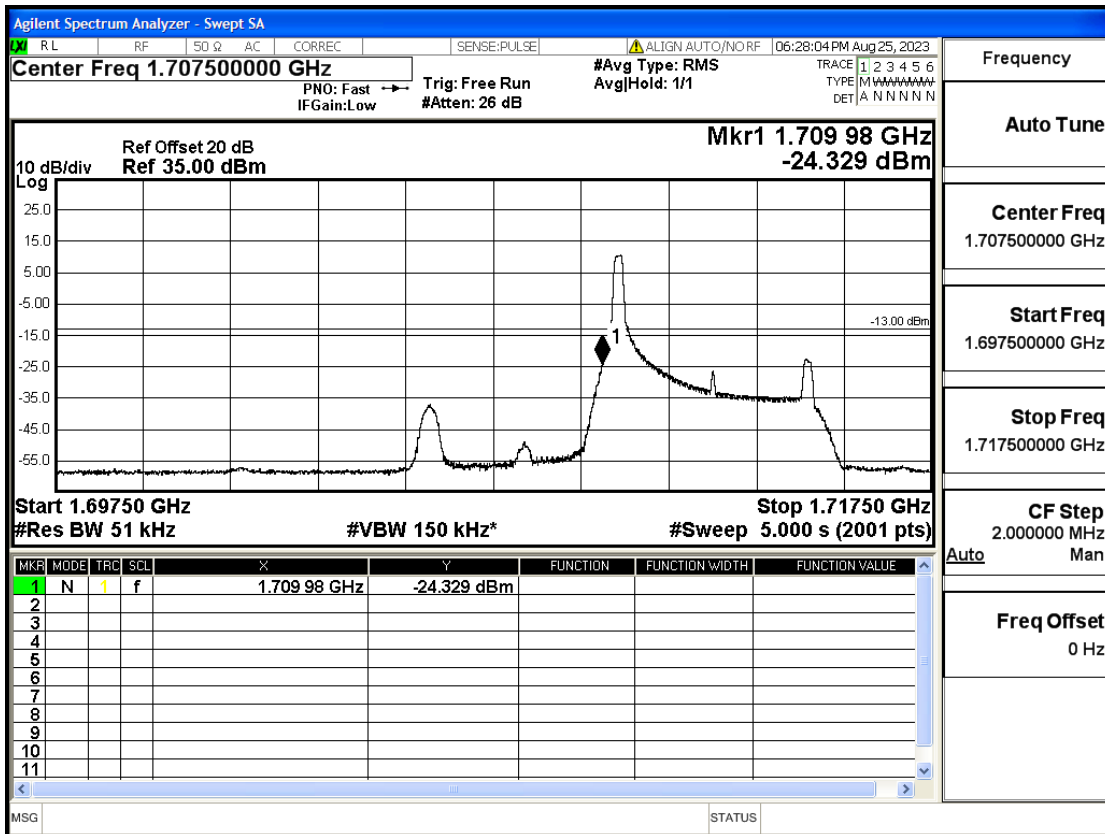

Band66-5-1712.5-QPSK-1#LOW@Pass