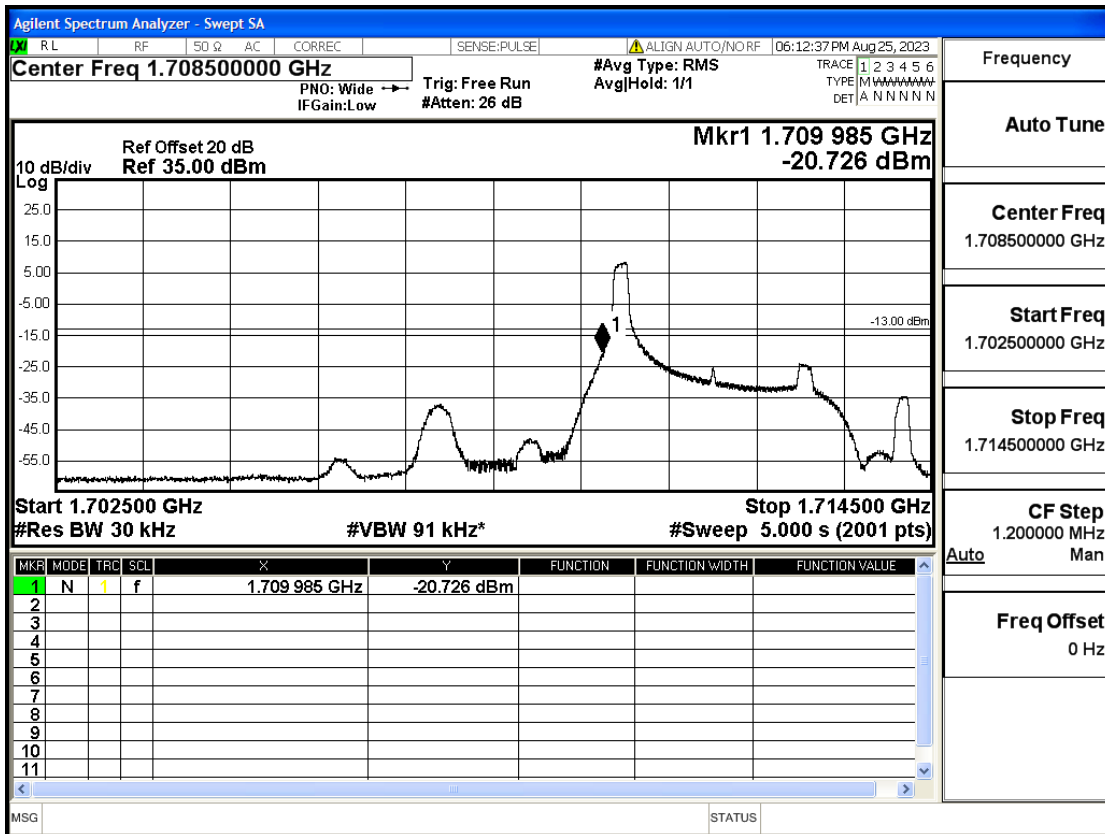

Band66-3-1711.5-16QAM-1#LOW@Pass