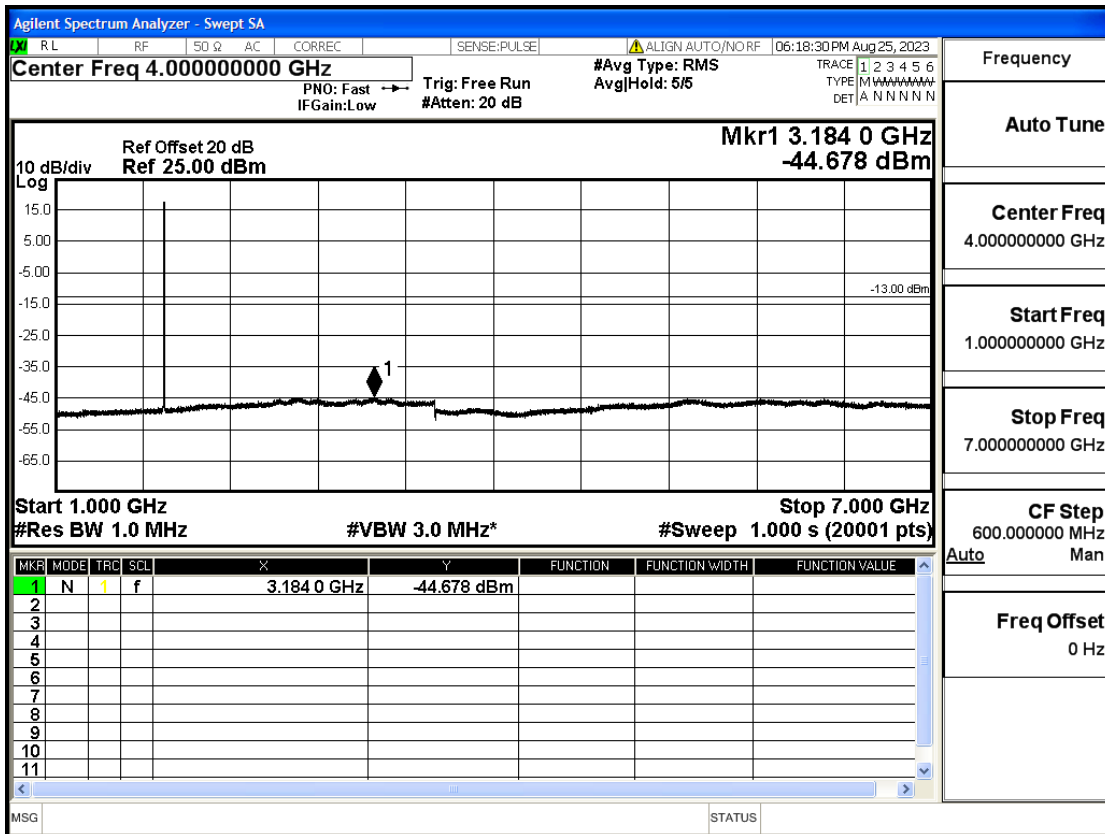

OB66-3-1745-QPSK-1#HIGH@1GHz-7GHz@Pass