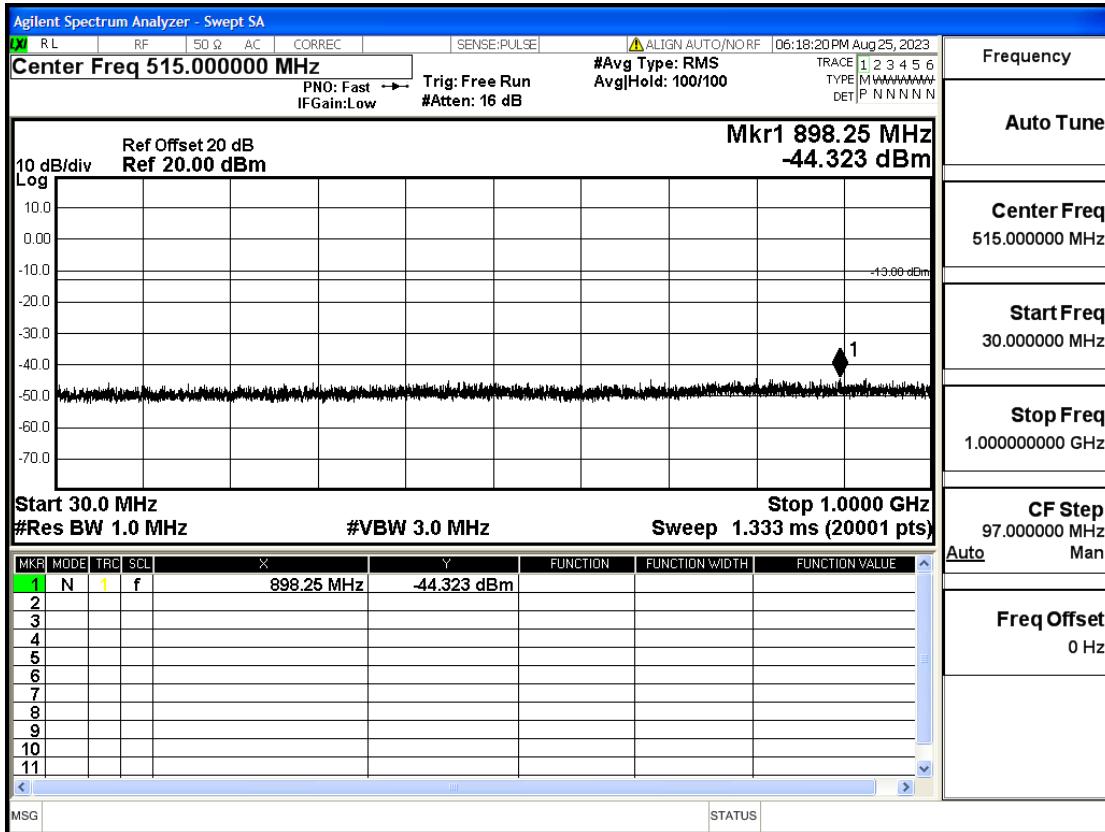

OB66-3-1745-QPSK-1#HIGH@30mHz-1GHz@Pass