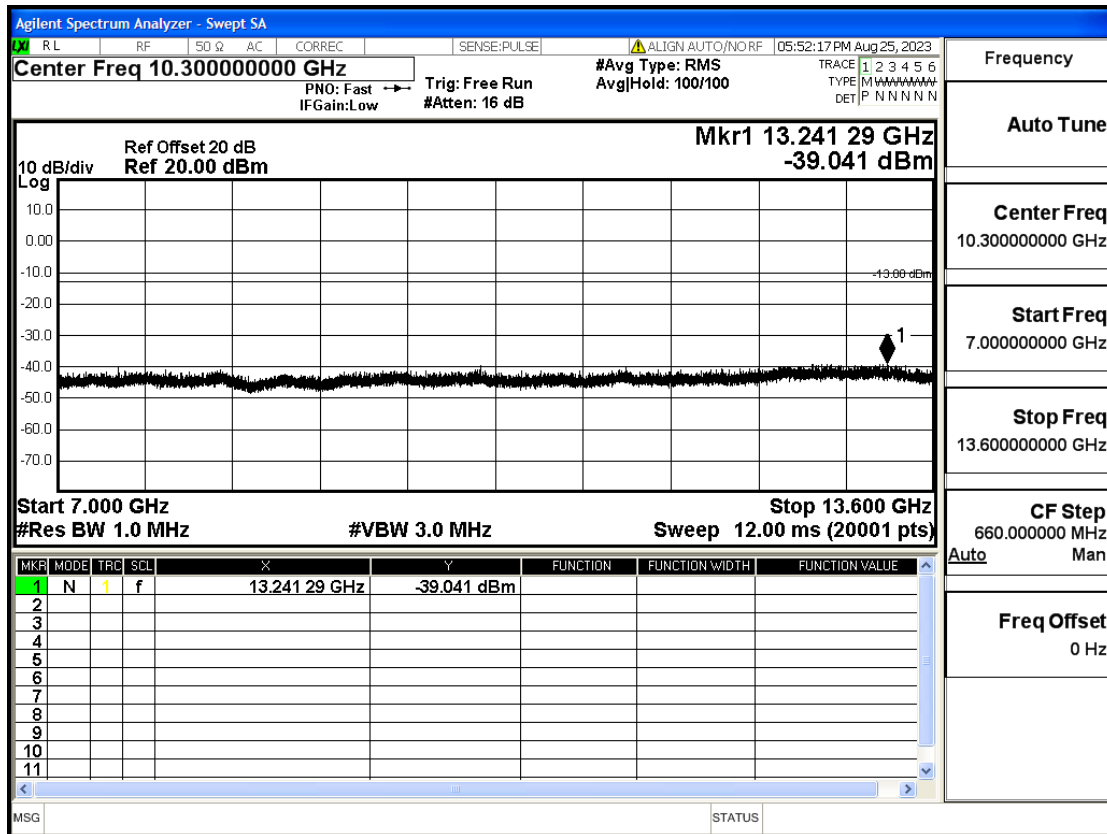

OB66-1.4-1710.7-QPSK-6#LOW@7GHz-13.6GHz@Pass