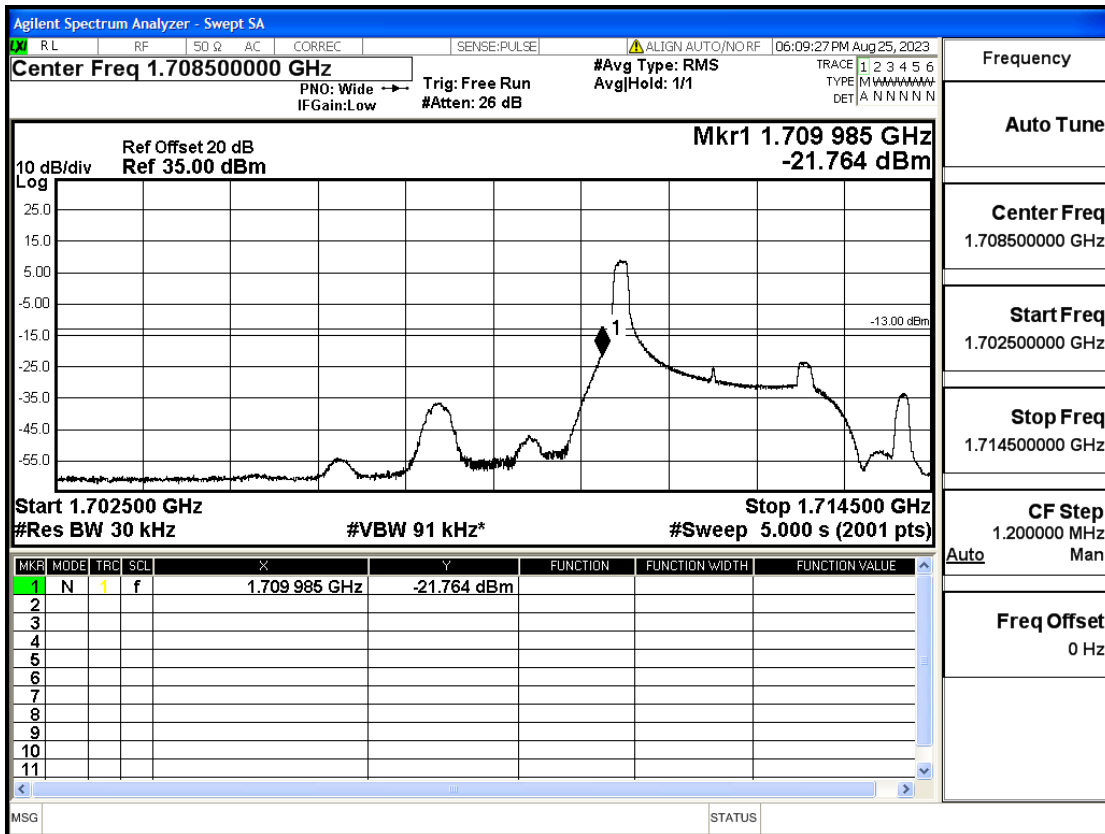

Band66-3-1711.5-QPSK-1#LOW@Pass