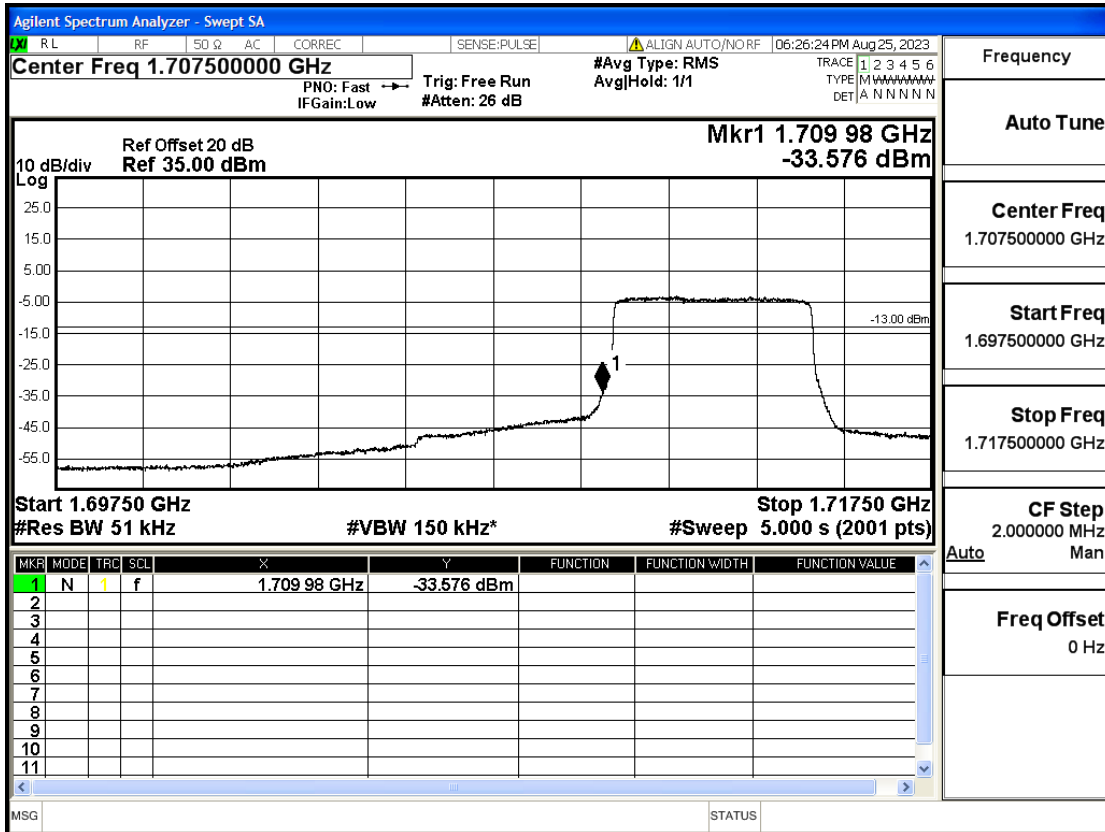

Band66-5-1712.5-QPSK-25#LOW@Pass