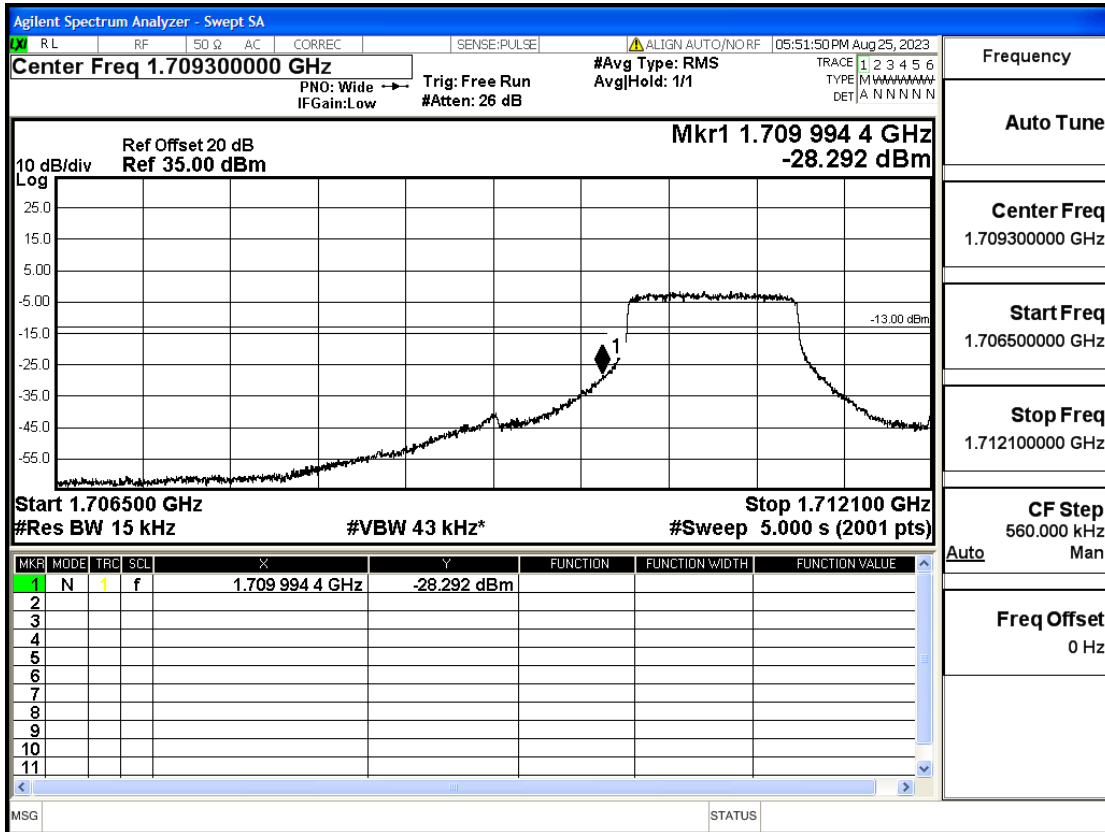

Band66-1.4-1710.7-QPSK-6#LOW@Pass