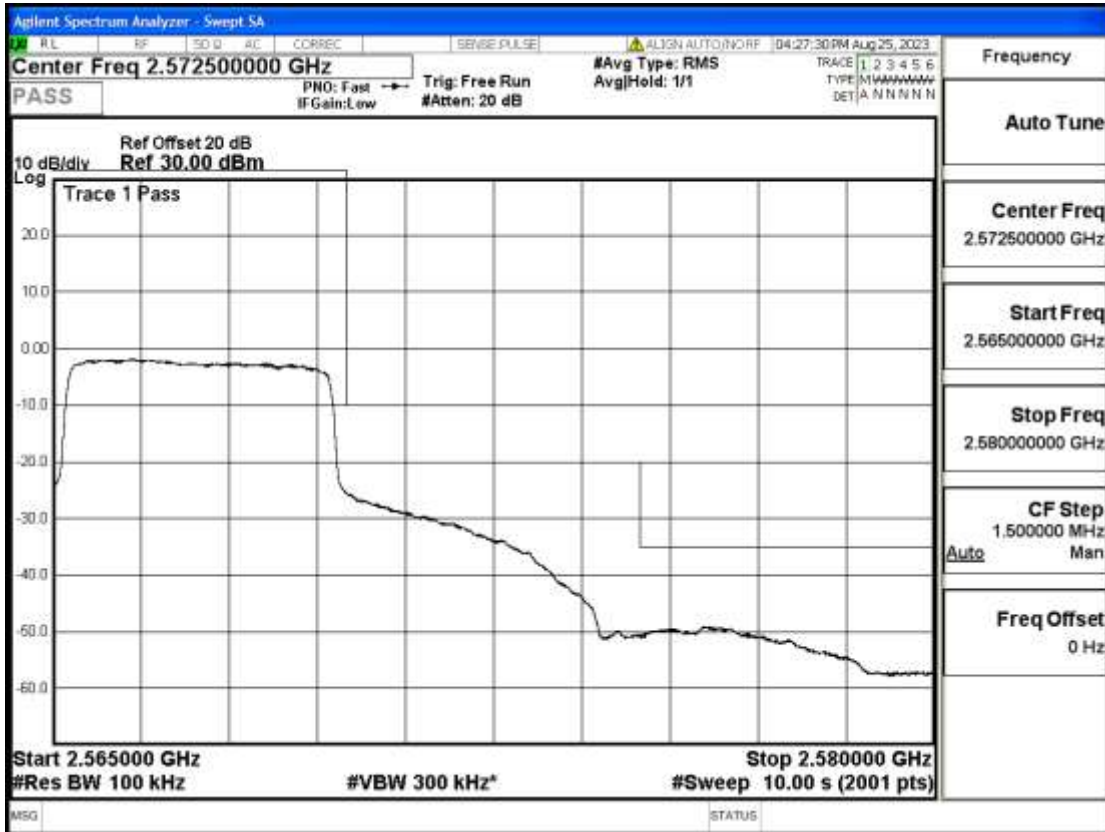

Band7-5-2567.5-QPSK-25#LOW@Pass