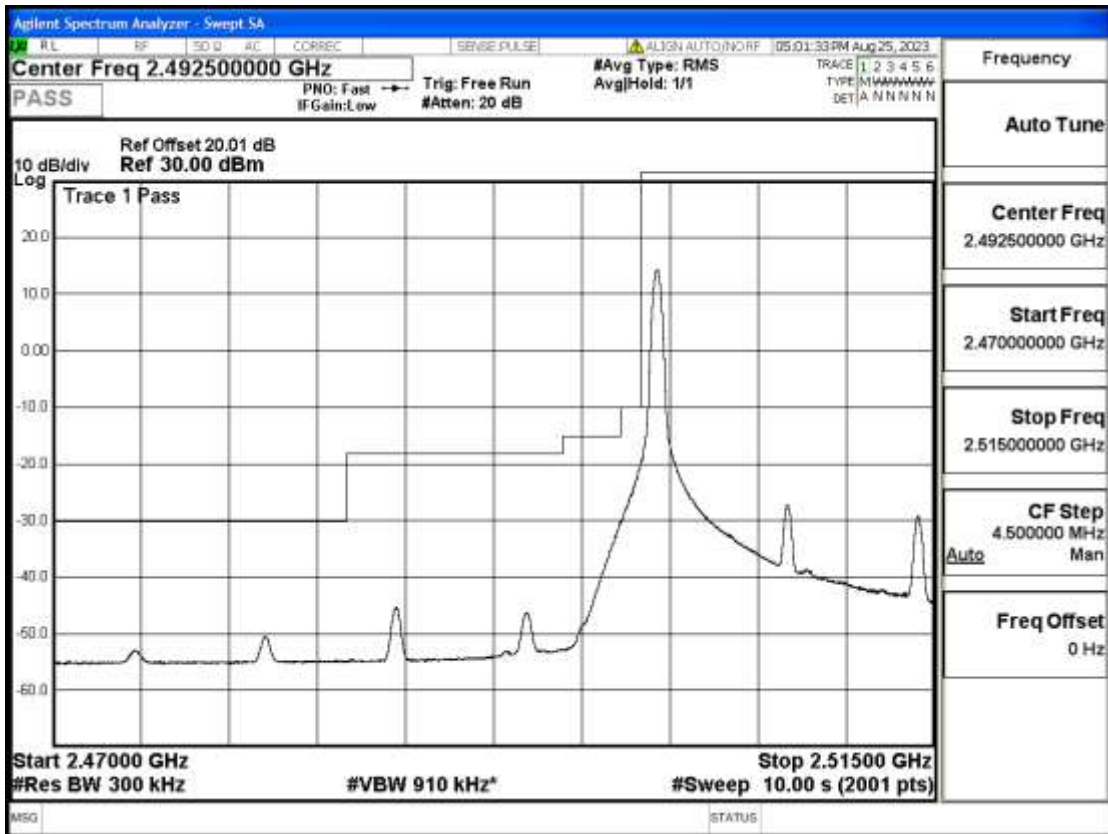

Band7-15-2507.5-QPSK-1#LOW@Pass