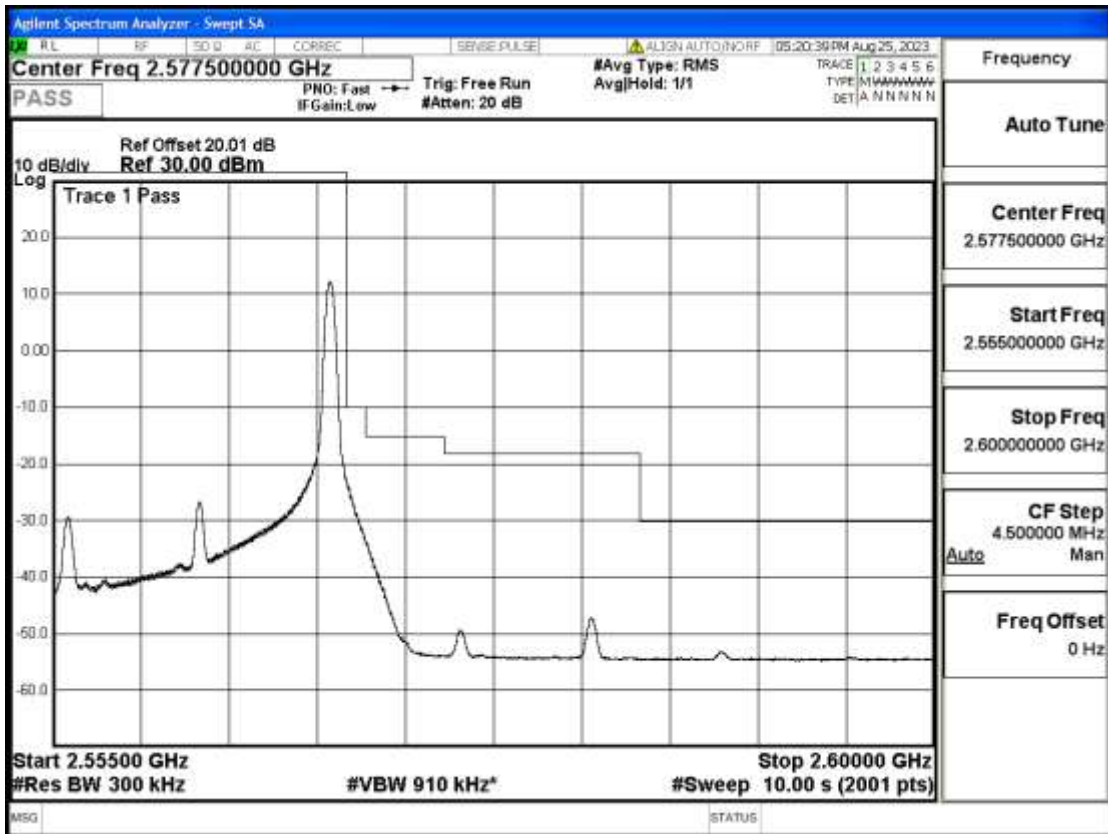

Band7-15-2562.5-QPSK-1#HIGH@Pass