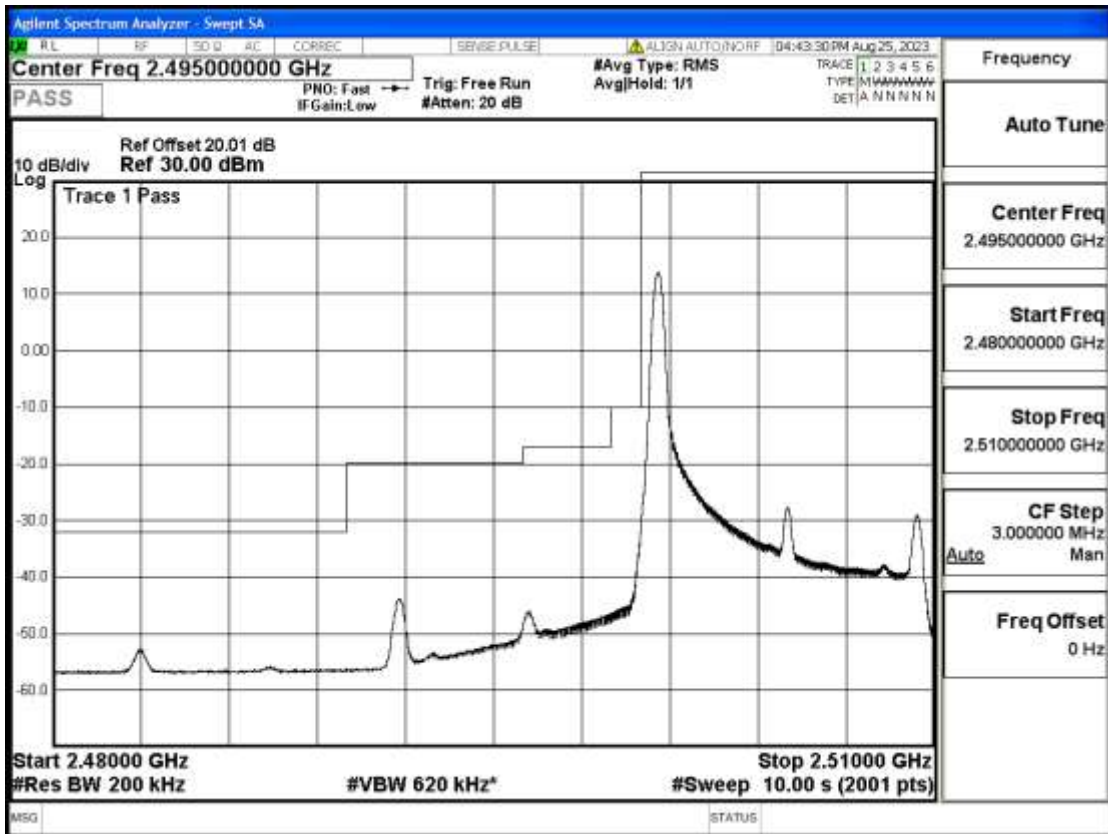

Band7-10-2505-QPSK-1#LOW@Pass