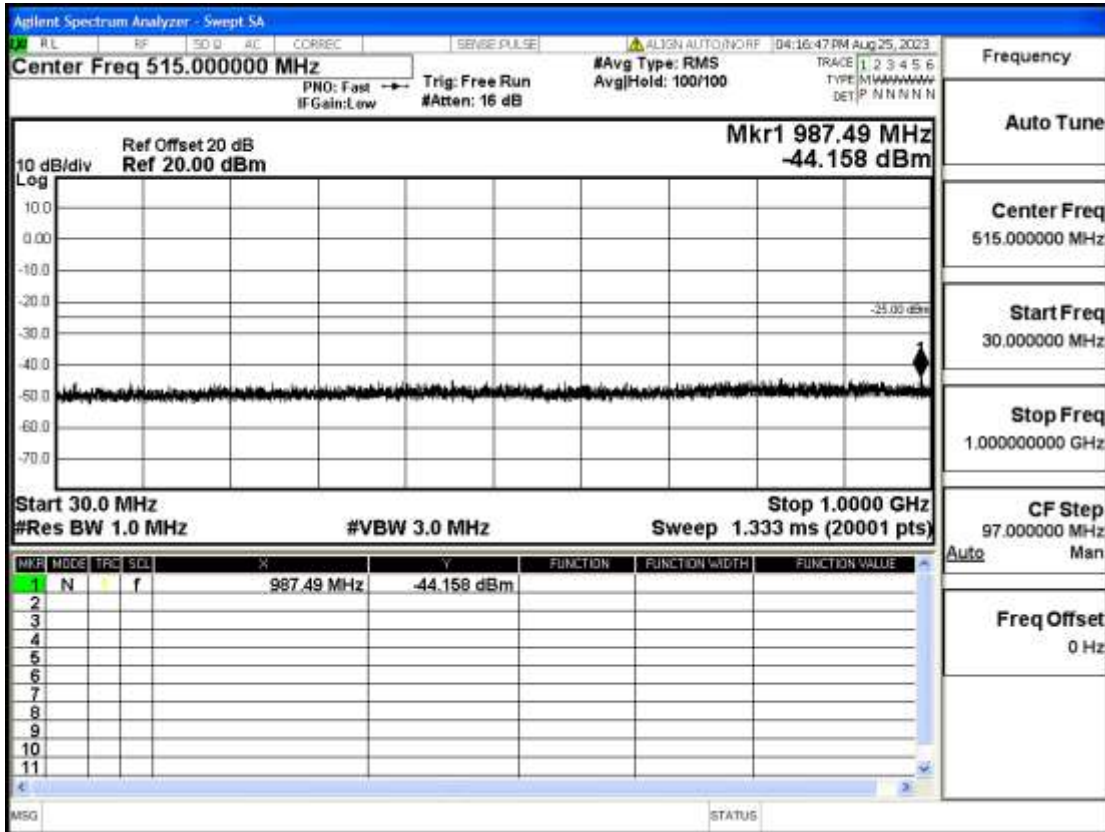

OB7-5-2502.5-QPSK-25#LOW@30mHz-1GHz@Pass