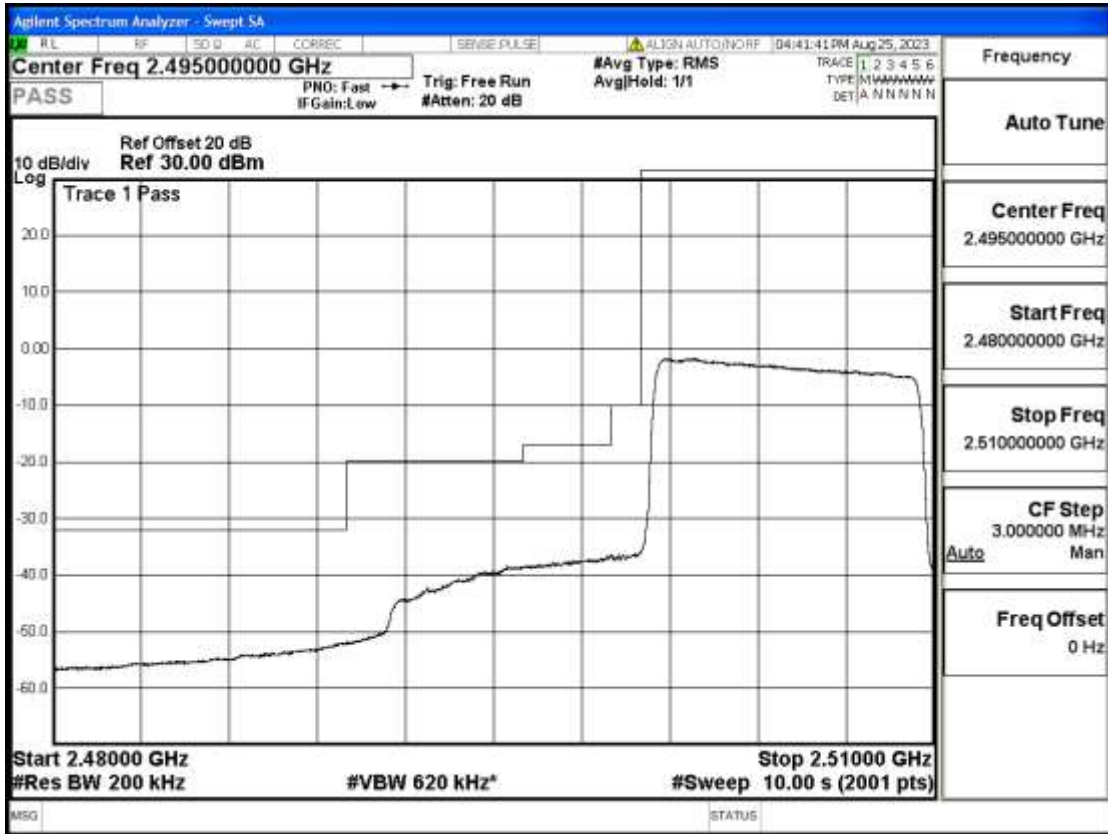

Band7-10-2505-QPSK-50#LOW@Pass