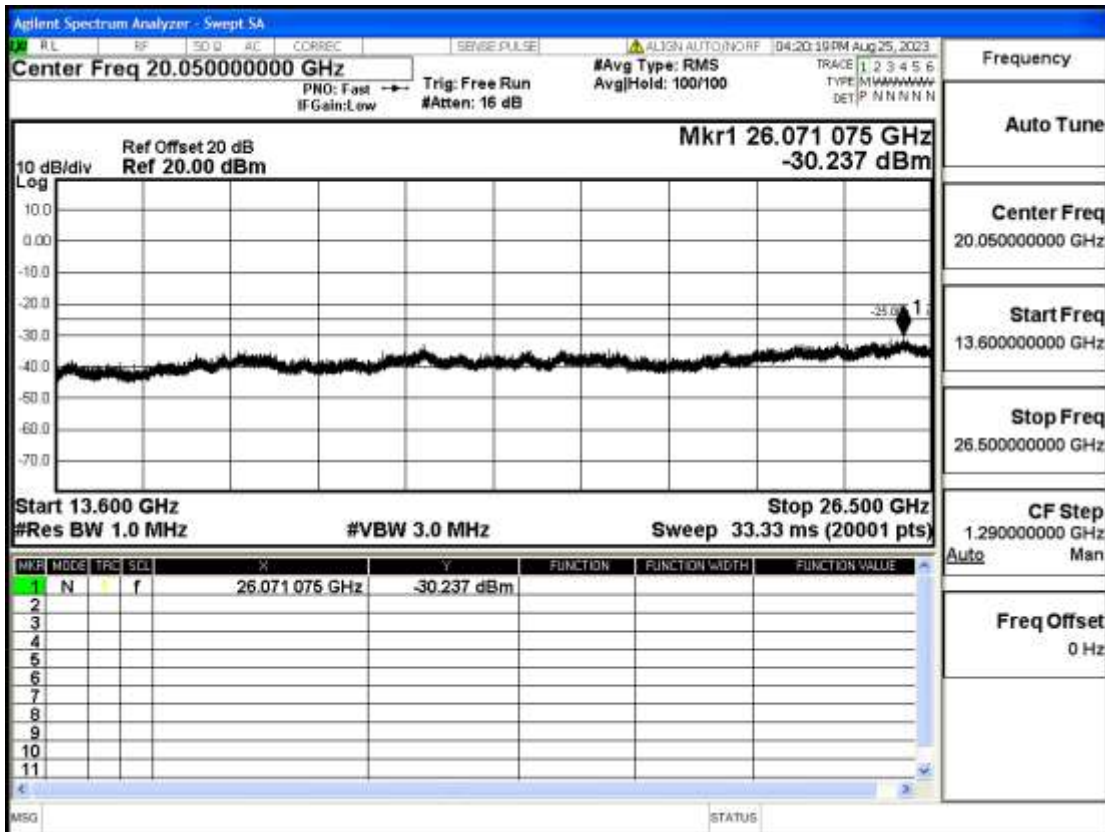

OB7-5-2502.5-QPSK-1#HIGH@13.6GHz-26.5GHz@Pass