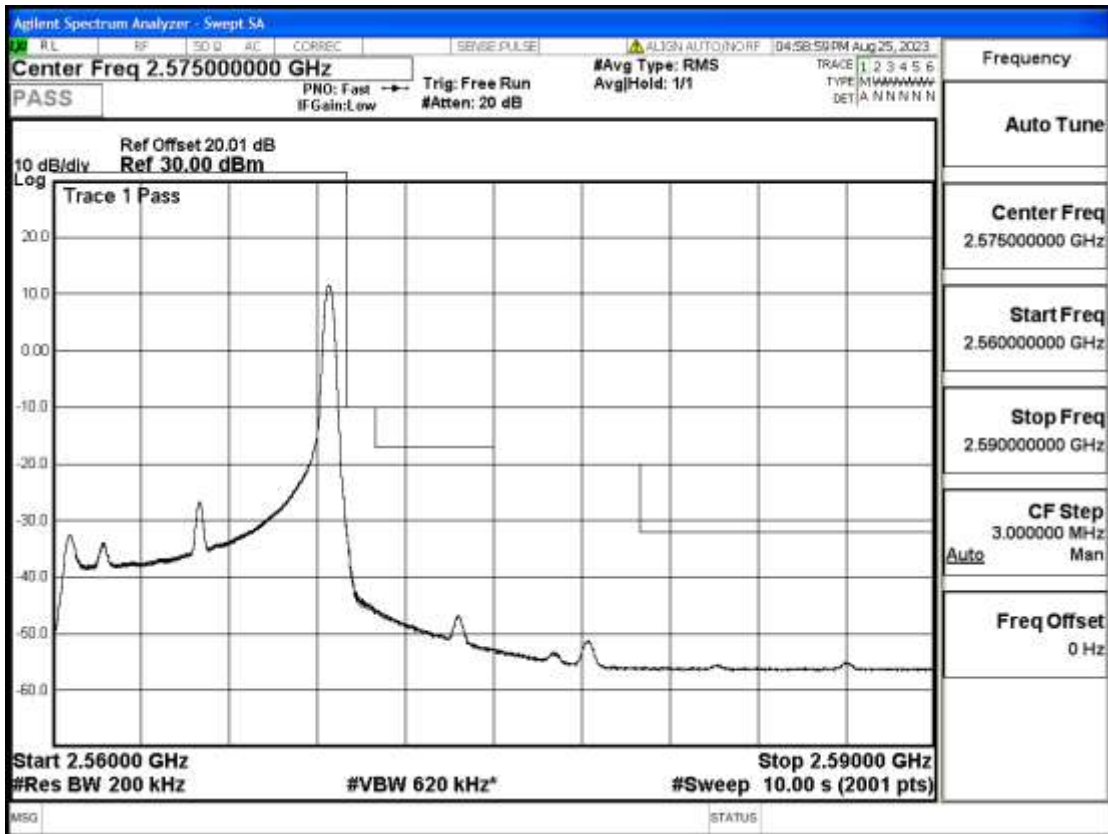

Band7-10-2565-16QAM-1#HIGH@Pass