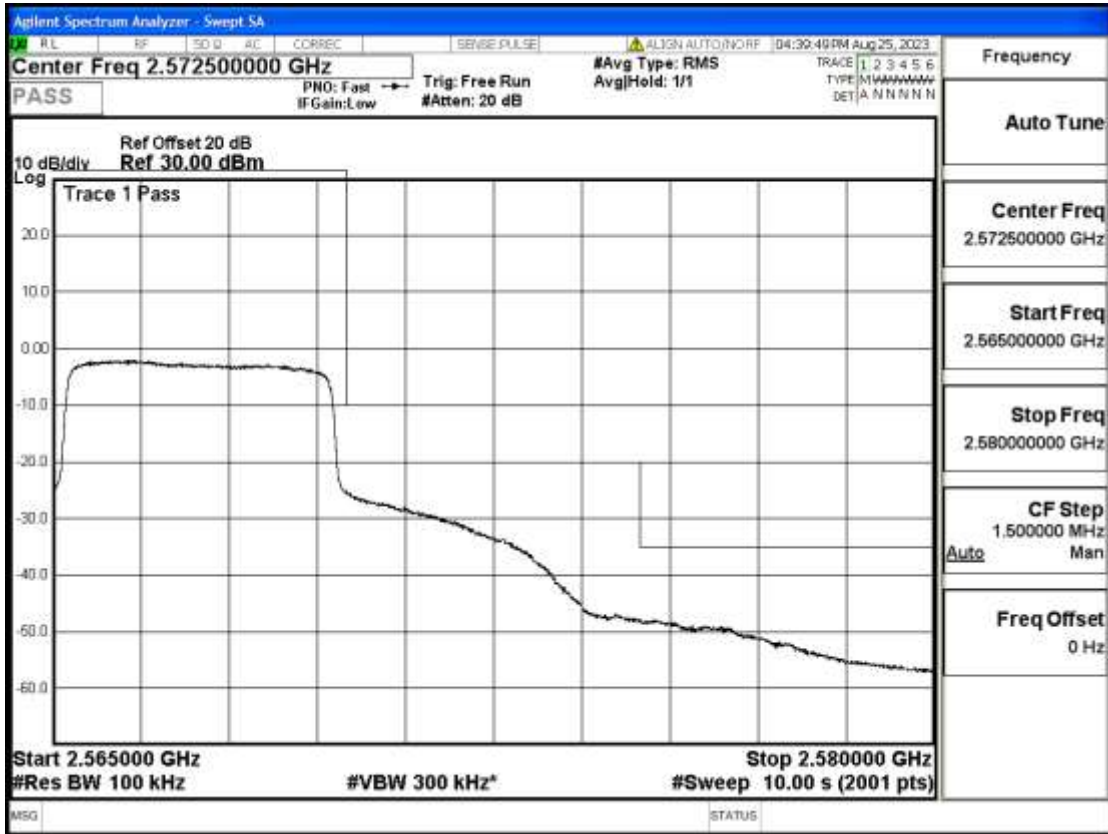

Band7-5-2567.5-16QAM-25#LOW@Pass