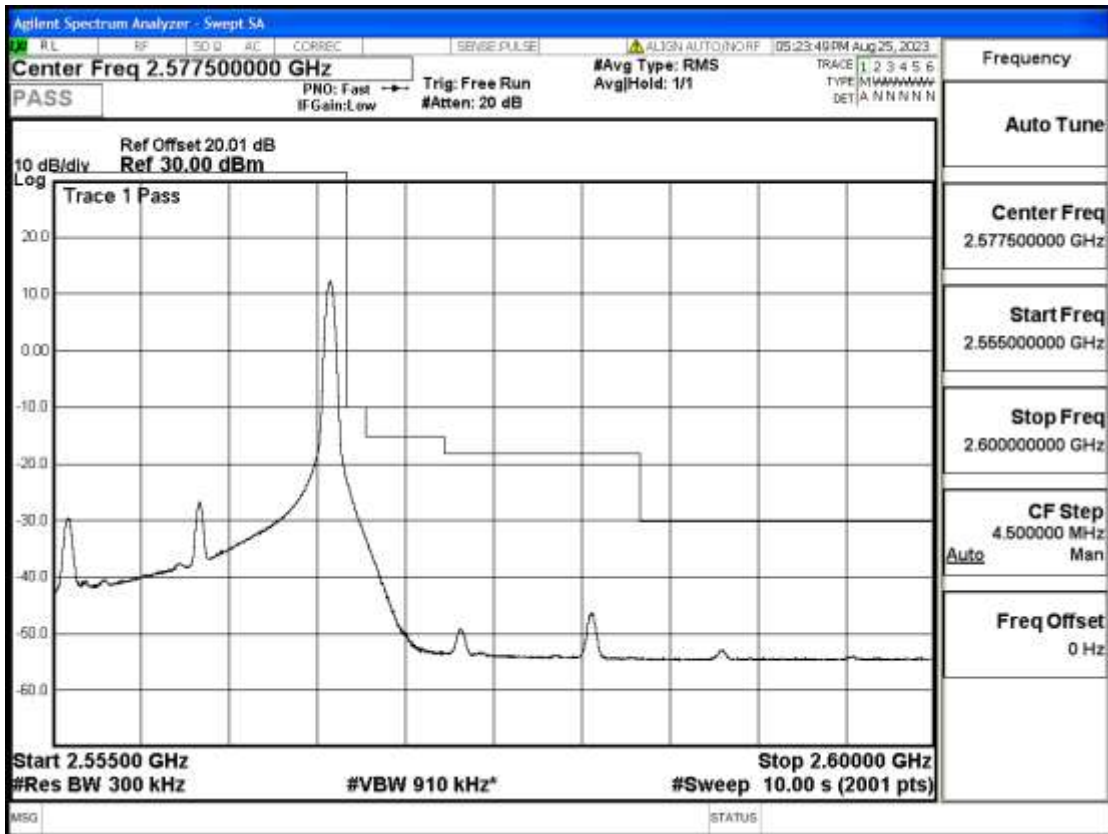

Band7-15-2562.5-16QAM-1#HIGH@Pass