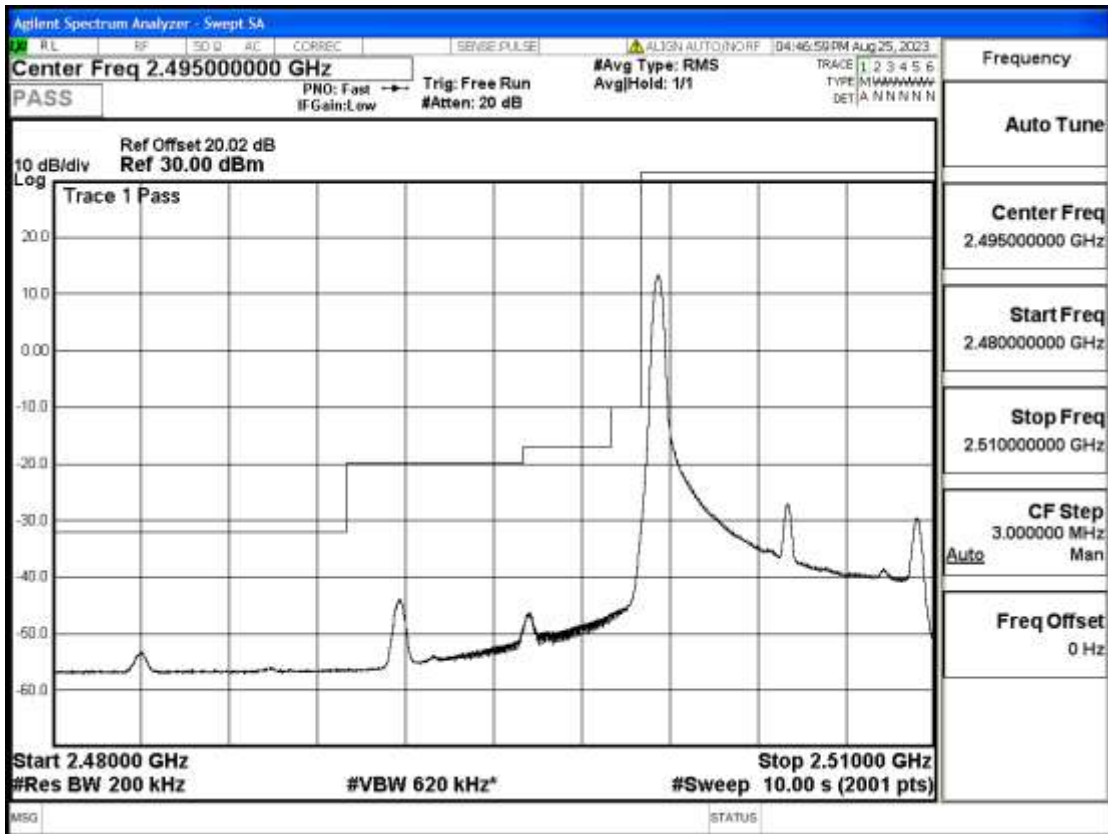

Band7-10-2505-16QAM-1#LOW@Pass