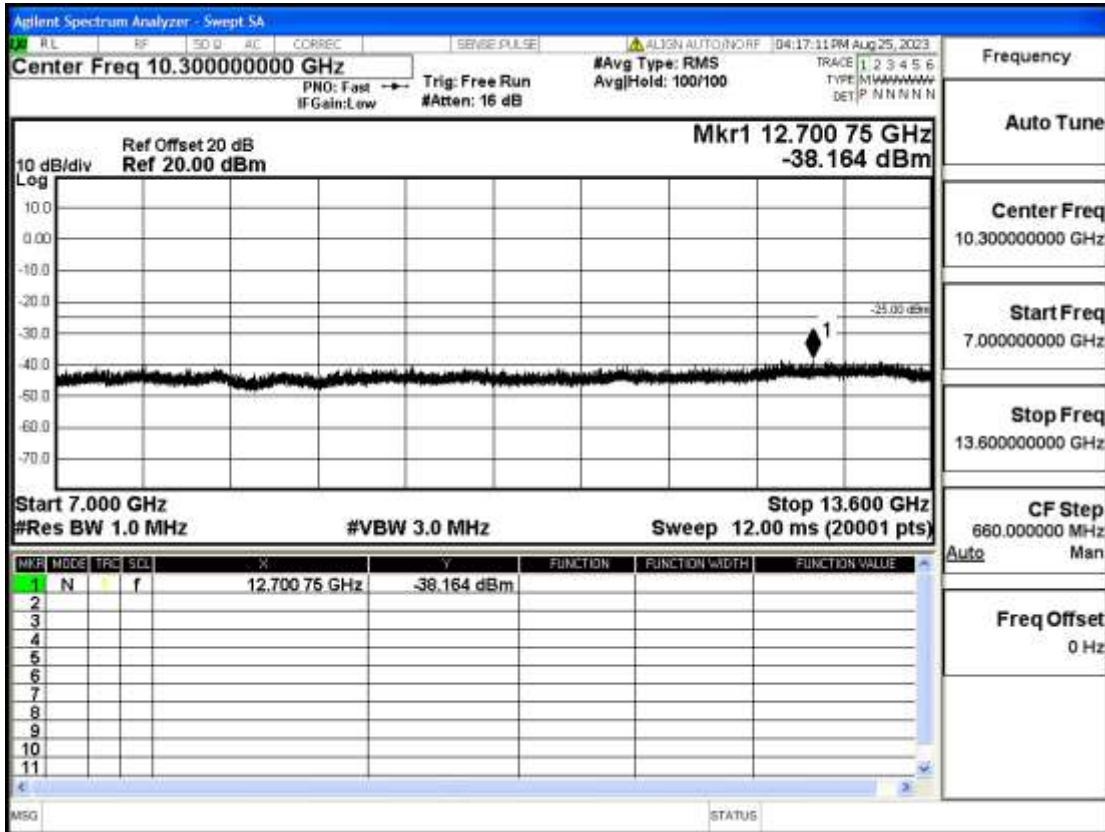

OB7-5-2502.5-QPSK-25#LOW@7GHz-13.6GHz@Pass