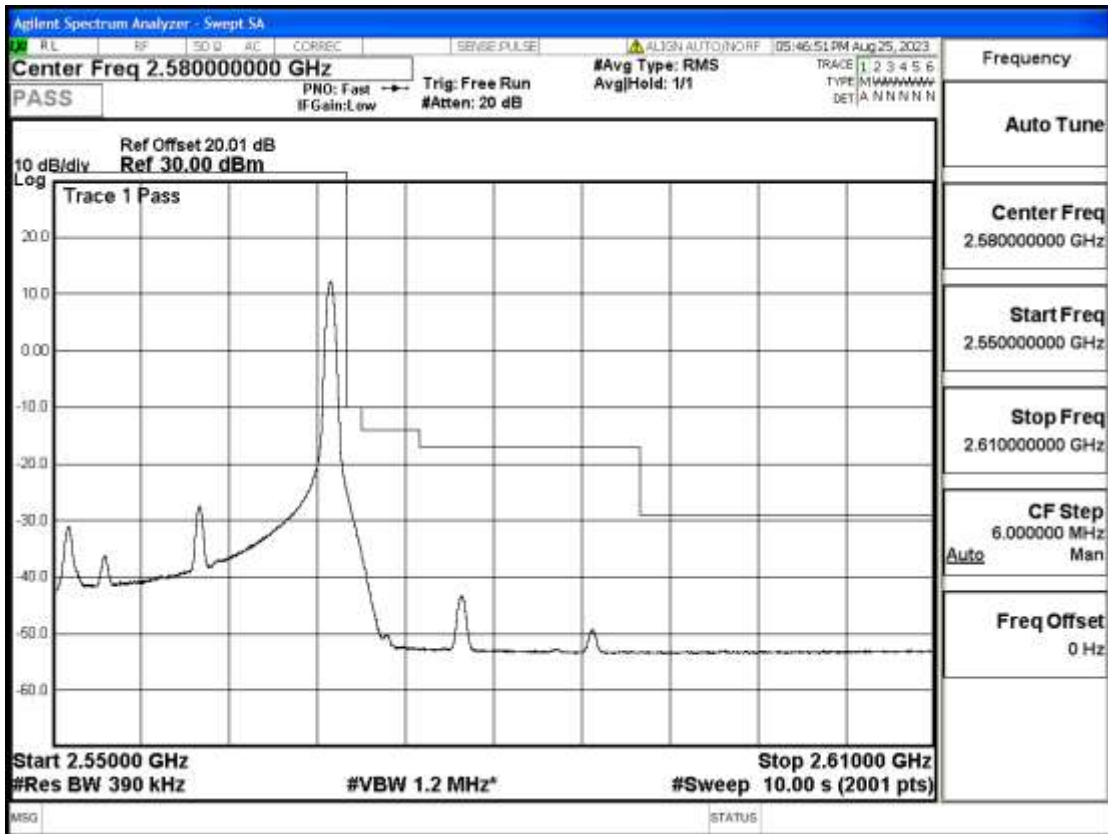

Band7-20-2560-QPSK-1#HIGH@Pass