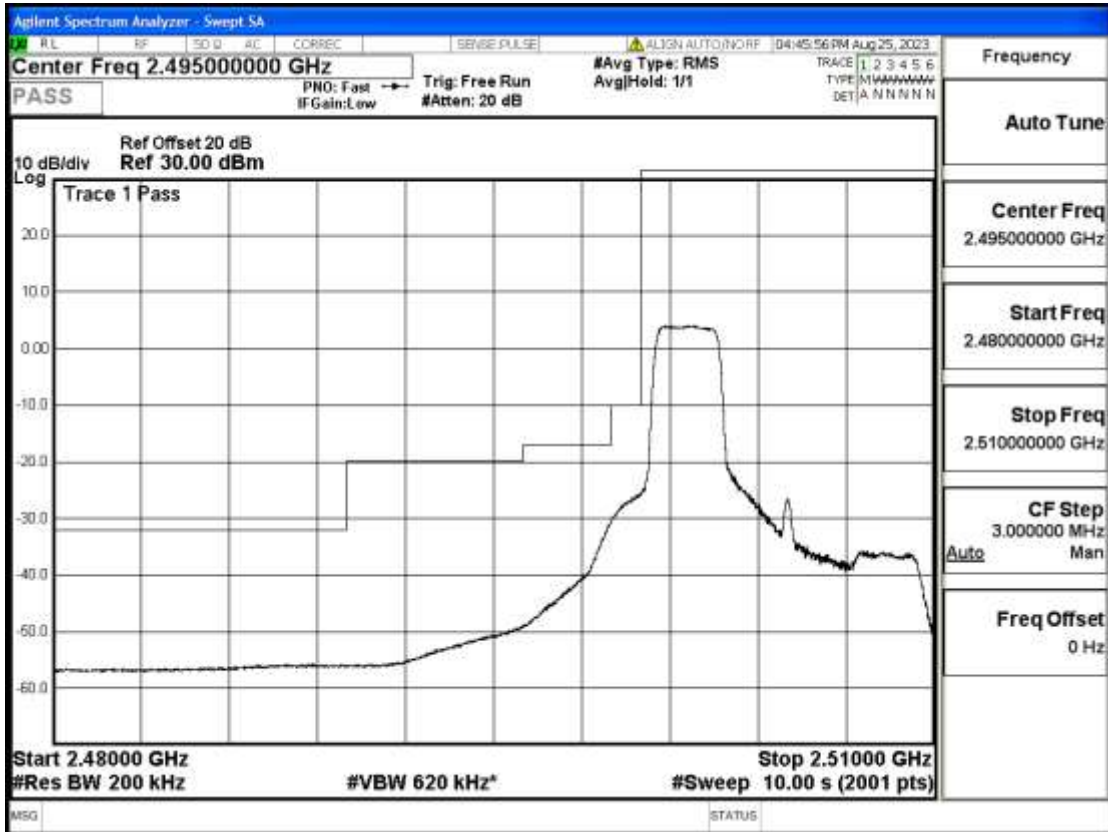

Band7-10-2505-16QAM-12#LOW@Pass