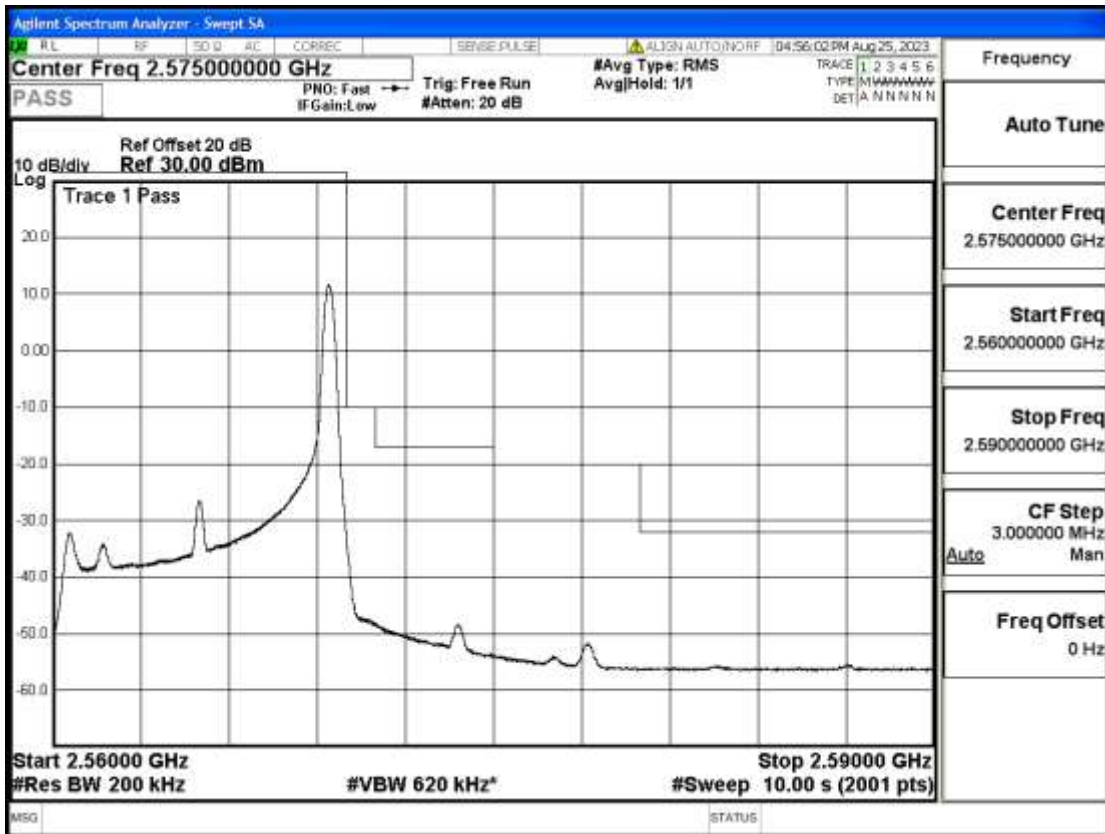

Band7-10-2565-QPSK-1#HIGH@Pass