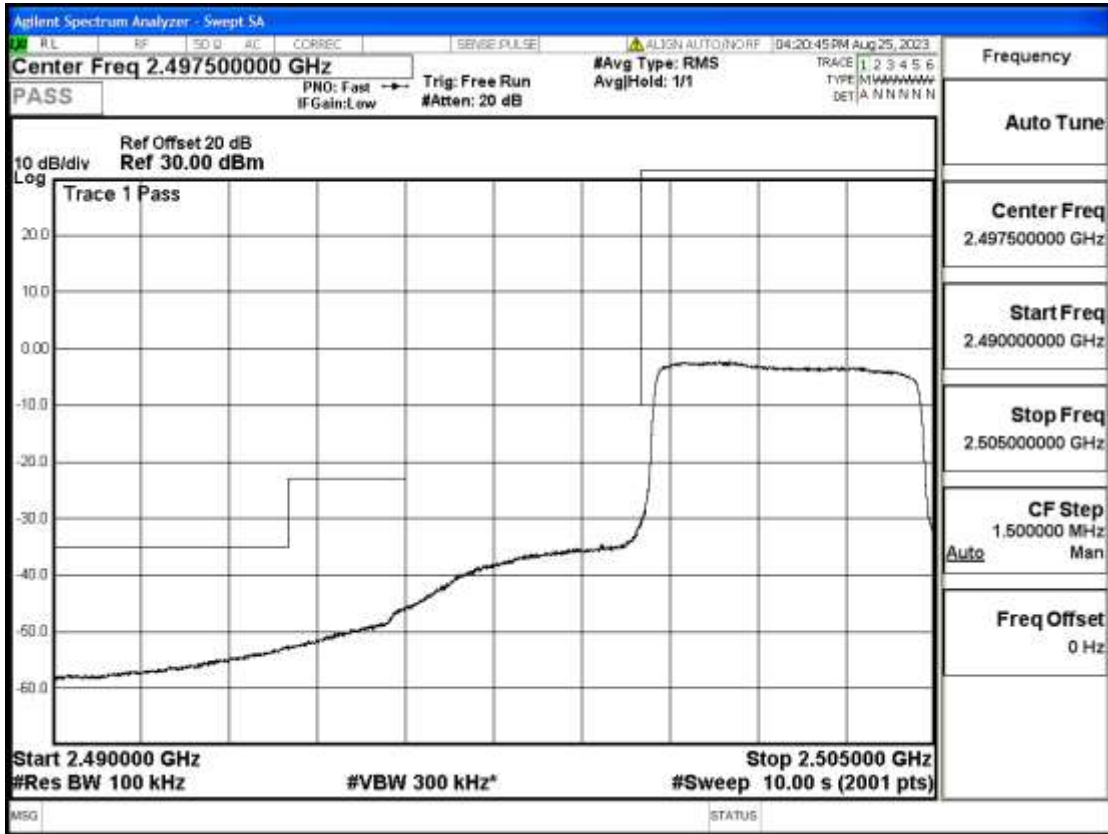

Band7-5-2502.5-16QAM-25#LOW@Pass