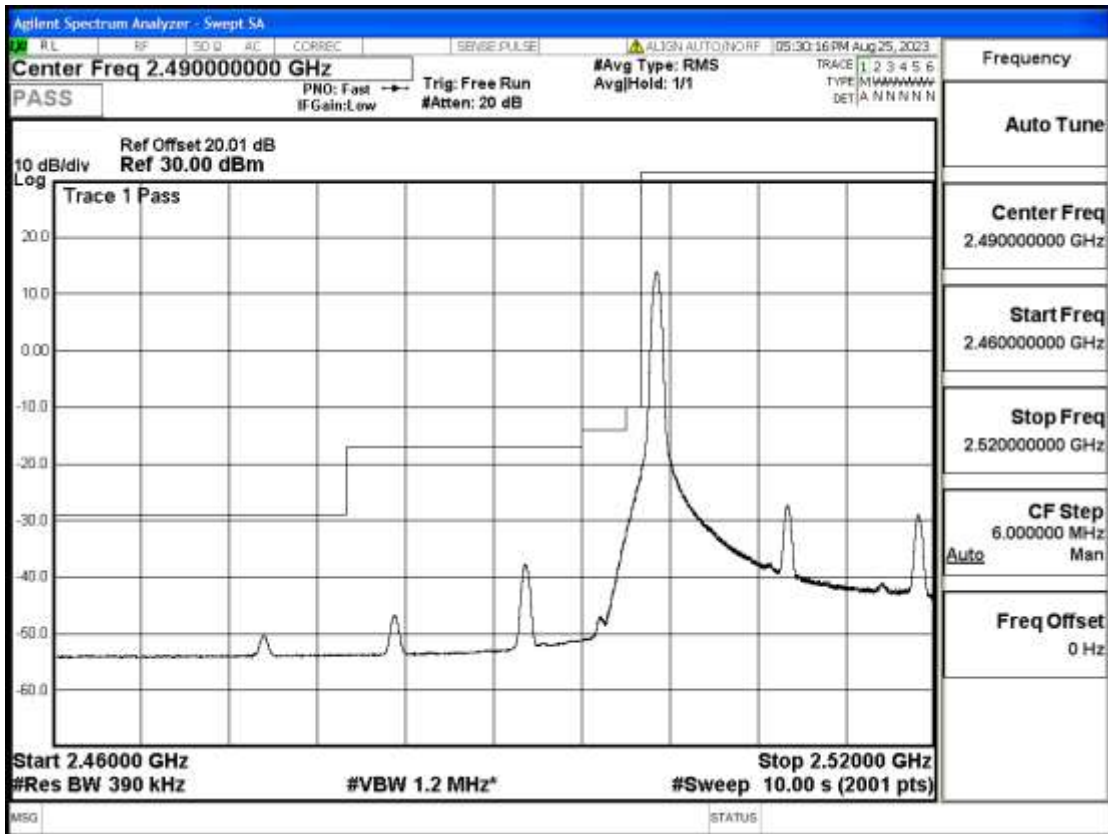

Band7-20-2510-16QAM-1#LOW@Pass