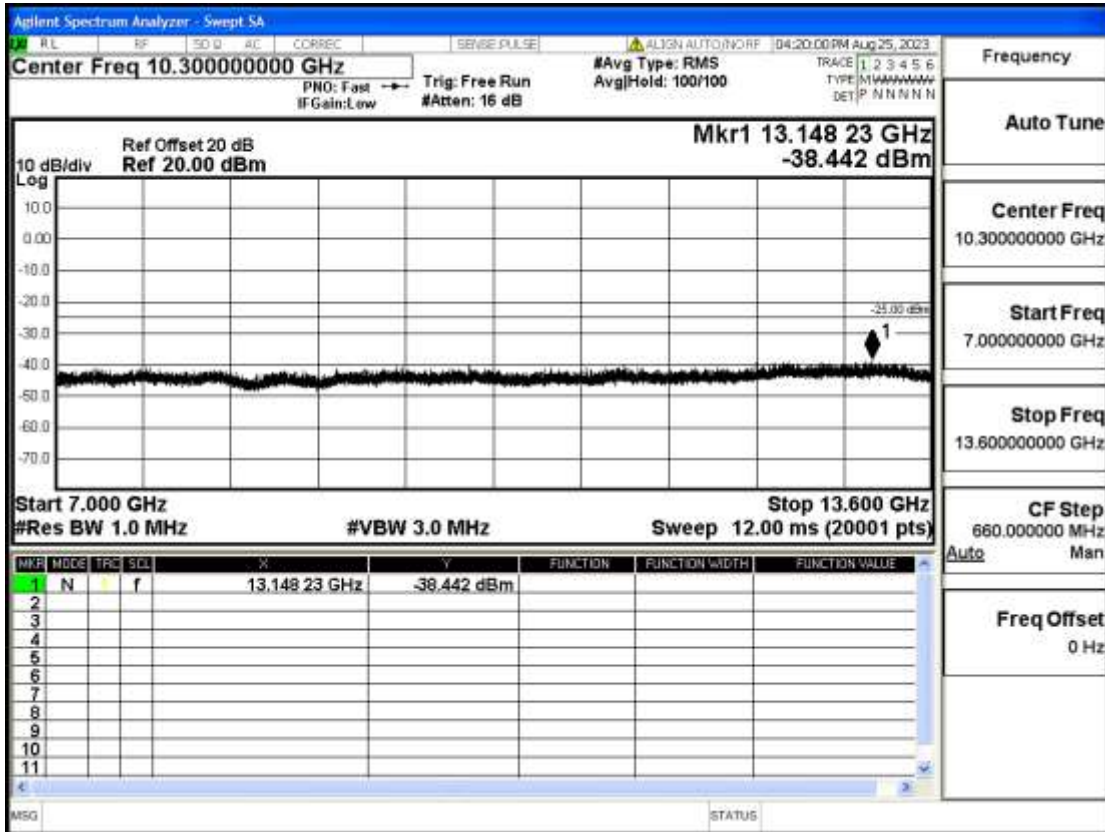

OB7-5-2502.5-QPSK-1#HIGH@7GHz-13.6GHz@Pass