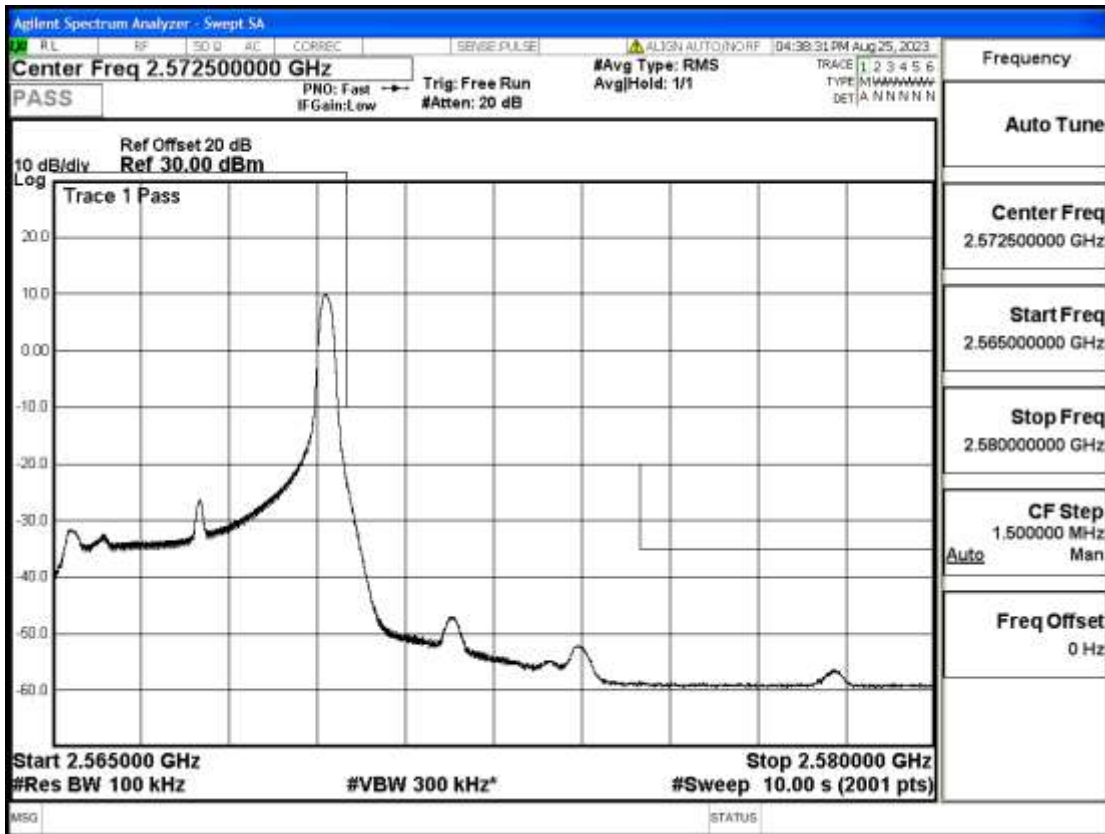

Band7-5-2567.5-QPSK-1#HIGH@Pass