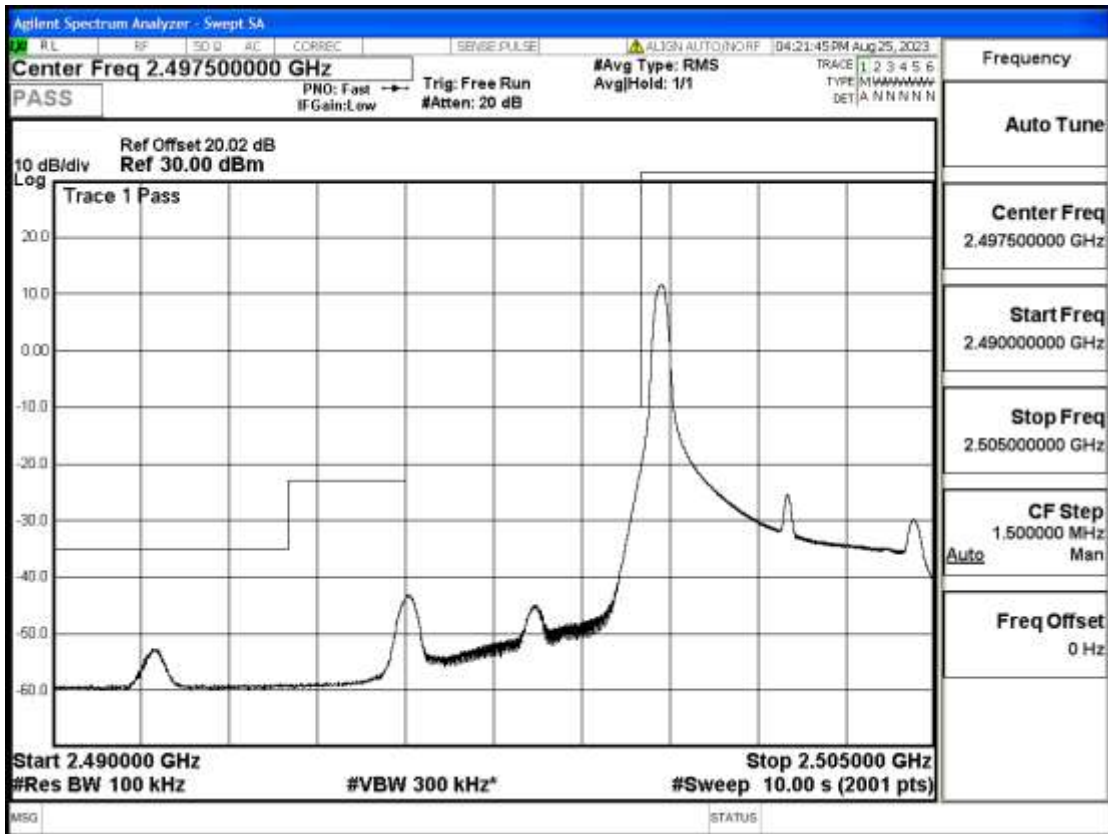

Band7-5-2502.5-16QAM-1#LOW@Pass