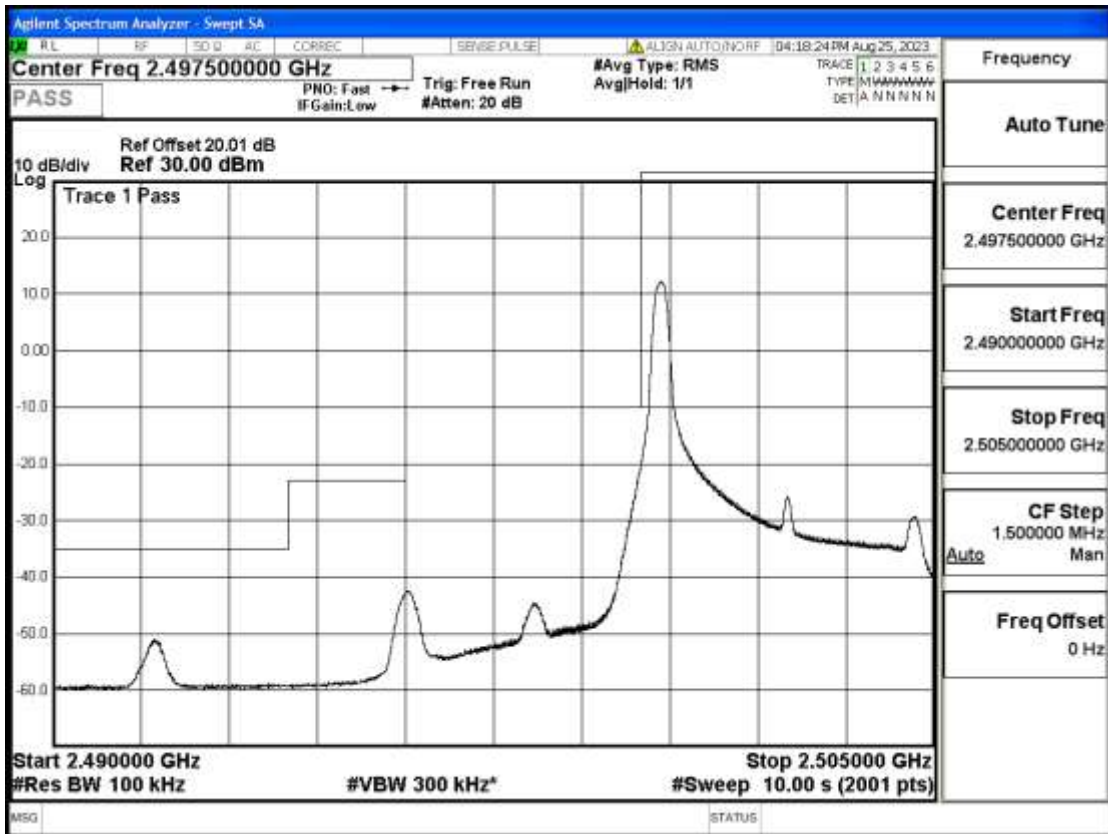

Band7-5-2502.5-QPSK-1#LOW@Pass