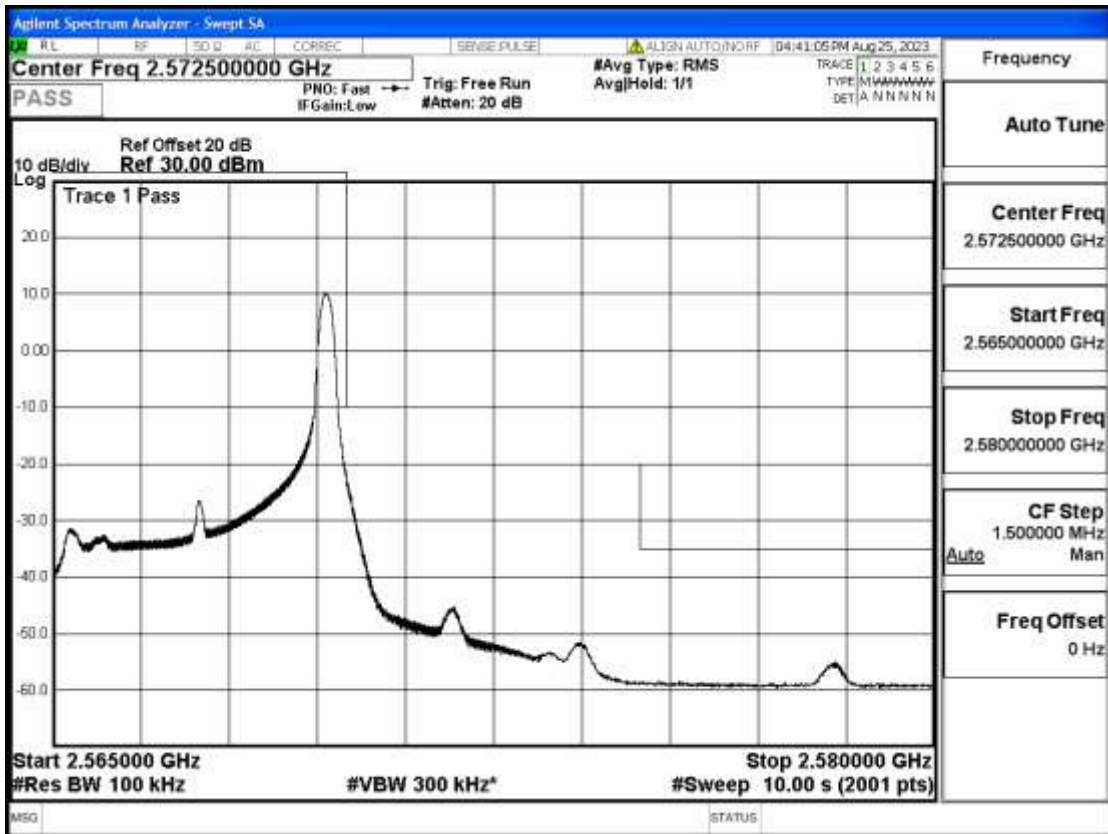

Band7-5-2567.5-16QAM-1#HIGH@Pass