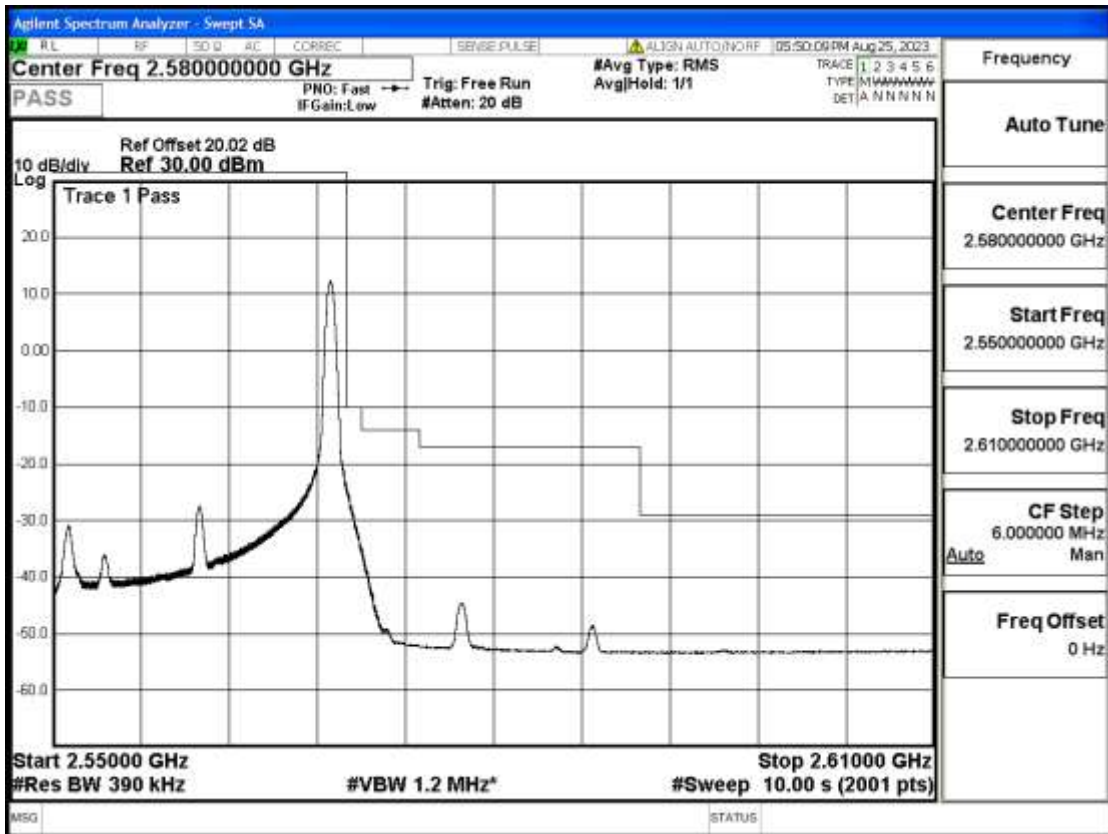

## Conducted Spurious Emission

Band	Bandwidth(MHz)	UL Frequency(MHz)	Modulation	RB Size	RB Offset	Test Condition	Transmitter Spurious Emission(Pass/Fail)
OB7	5	2502.5	QPSK	25	LOW	30mHz-1GHz	Pass
OB7	5	2502.5	QPSK	25	LOW	1GHz-7GHz	Pass
OB7	5	2502.5	QPSK	25	LOW	7GHz-13.6GHz	Pass
OB7	5	2502.5	QPSK	25	LOW	13.6GHz-26.5GHz	Pass
OB7	5	2502.5	QPSK	1	LOW	30mHz-1GHz	Pass
OB7	5	2502.5	QPSK	1	LOW	1GHz-7GHz	Pass
OB7	5	2502.5	QPSK	1	LOW	7GHz-13.6GHz	Pass
OB7	5	2502.5	QPSK	1	LOW	13.6GHz-26.5GHz	Pass
OB7	5	2502.5	QPSK	1	HIGH	30mHz-1GHz	Pass
OB7	5	2502.5	QPSK	1	HIGH	1GHz-7GHz	Pass
OB7	5	2502.5	QPSK	1	HIGH	7GHz-13.6GHz	Pass
OB7	5	2502.5	QPSK	1	HIGH	13.6GHz-26.5GHz	Pass
OB7	5	2535	QPSK	25	LOW	30mHz-1GHz	Pass
OB7	5	2535	QPSK	25	LOW	1GHz-7GHz	Pass
OB7	5	2535	QPSK	25	LOW	7GHz-13.6GHz	Pass
OB7	5	2535	QPSK	25	LOW	13.6GHz-26.5GHz	Pass
OB7	5	2535	QPSK	1	LOW	30mHz-1GHz	Pass
OB7	5	2535	QPSK	1	LOW	1GHz-7GHz	Pass
OB7	5	2535	QPSK	1	LOW	7GHz-13.6GHz	Pass
OB7	5	2535	QPSK	1	LOW	13.6GHz-26.5GHz	Pass
OB7	5	2535	QPSK	1	HIGH	30mHz-1GHz	Pass
OB7	5	2535	QPSK	1	HIGH	1GHz-7GHz	Pass
OB7	5	2535	QPSK	1	HIGH	7GHz-13.6GHz	Pass
OB7	5	2535	QPSK	1	HIGH	13.6GHz-26.5GHz	Pass
OB7	5	2567.5	QPSK	25	LOW	30mHz-1GHz	Pass
OB7	5	2567.5	QPSK	25	LOW	1GHz-7GHz	Pass
OB7	5	2567.5	QPSK	25	LOW	7GHz-13.6GHz	Pass
OB7	5	2567.5	QPSK	25	LOW	13.6GHz-26.5GHz	Pass
OB7	5	2567.5	QPSK	1	LOW	30mHz-1GHz	Pass
OB7	5	2567.5	QPSK	1	LOW	1GHz-7GHz	Pass
OB7	5	2567.5	QPSK	1	LOW	7GHz-13.6GHz	Pass
OB7	5	2567.5	QPSK	1	LOW	13.6GHz-26.5GHz	Pass
OB7	5	2567.5	QPSK	1	HIGH	30mHz-1GHz	Pass
OB7	5	2567.5	QPSK	1	HIGH	1GHz-7GHz	Pass
OB7	5	2567.5	QPSK	1	HIGH	7GHz-13.6GHz	Pass
OB7	5	2567.5	QPSK	1	HIGH	13.6GHz-26.5GHz	Pass
OB7	10	2505	QPSK	50	LOW	30mHz-1GHz	Pass
OB7	10	2505	QPSK	50	LOW	1GHz-7GHz	Pass
OB7	10	2505	QPSK	50	LOW	7GHz-13.6GHz	Pass
OB7	10	2505	QPSK	50	LOW	13.6GHz-26.5GHz	Pass