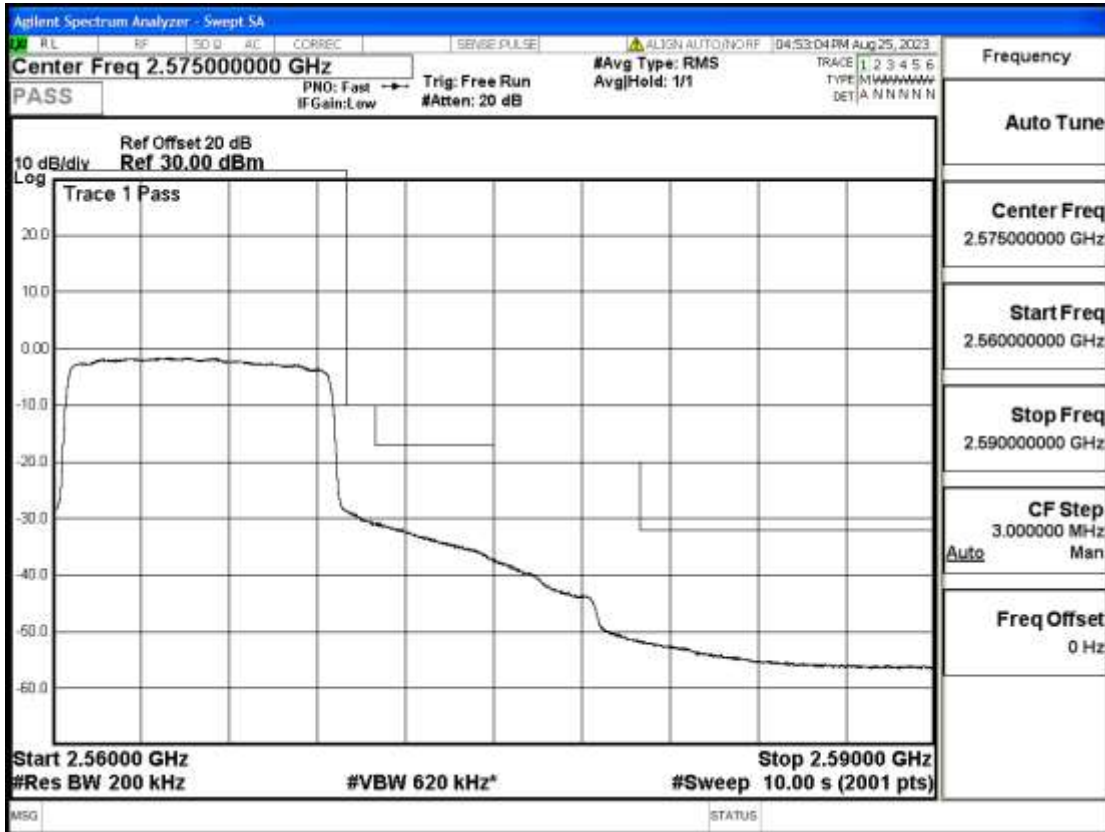

Band7-10-2565-QPSK-50#LOW@Pass