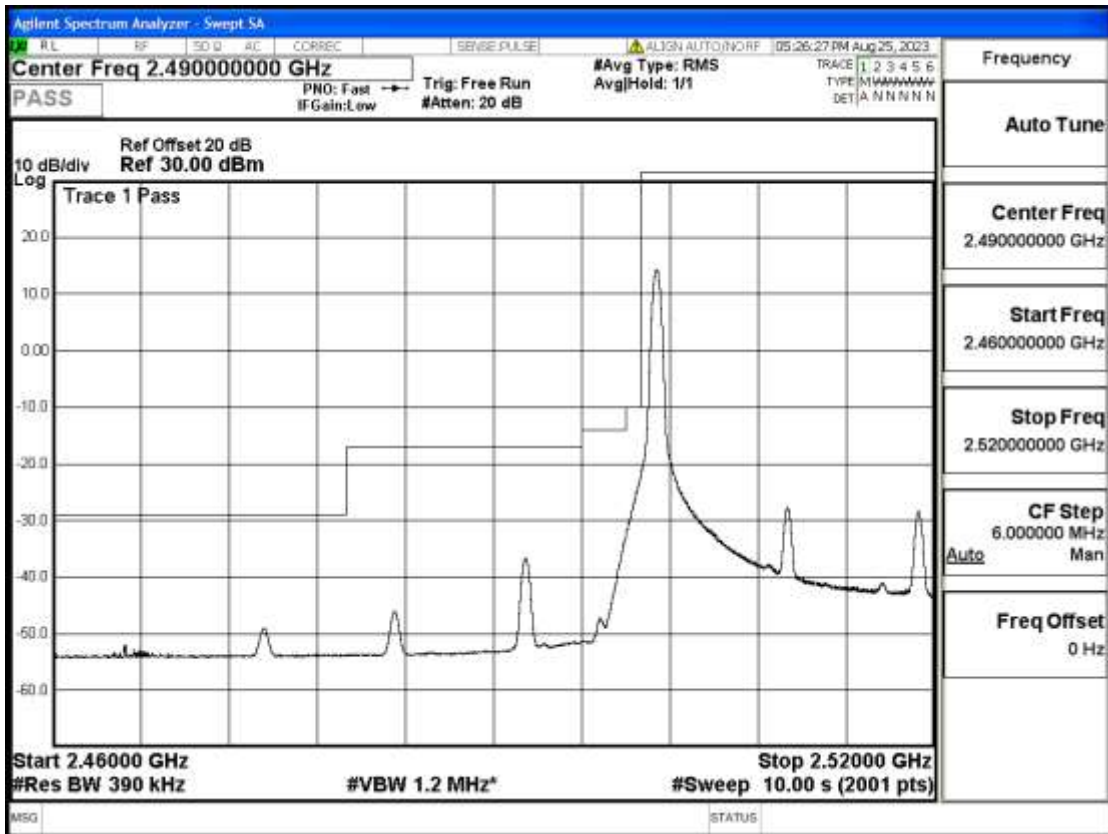

Band7-20-2510-QPSK-1#LOW@Pass