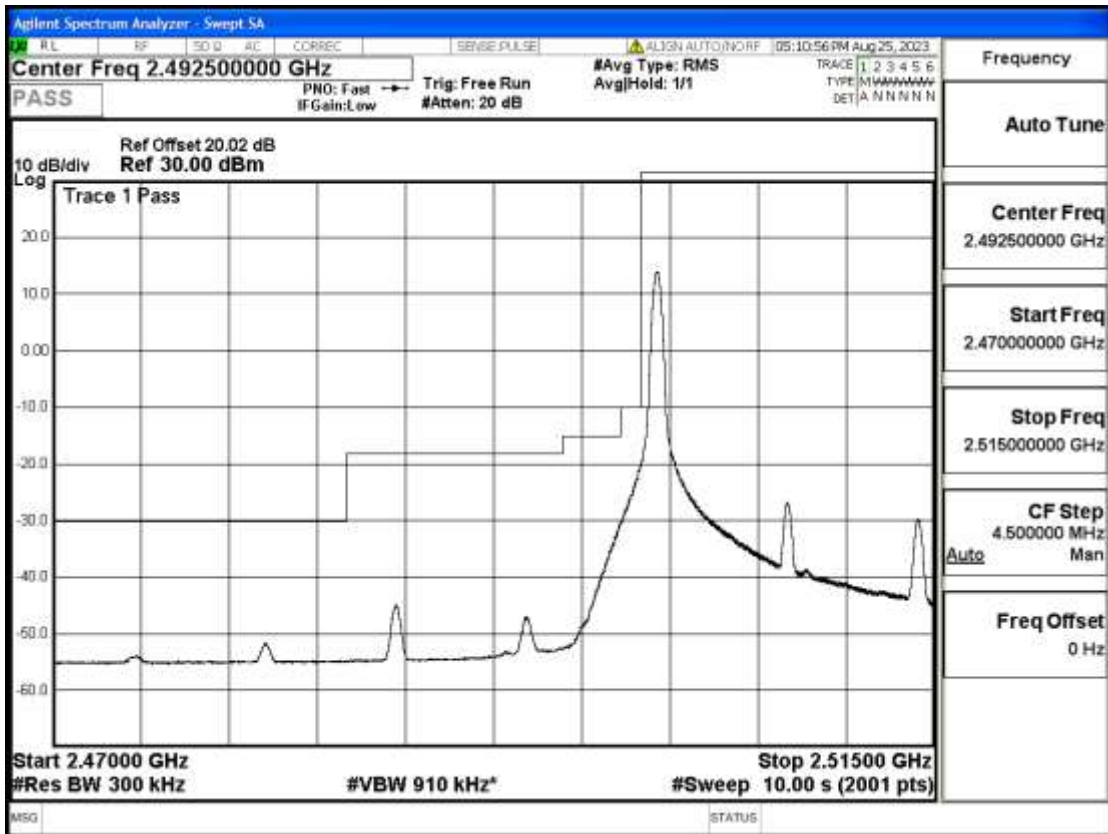

Band7-15-2507.5-16QAM-1#LOW@Pass