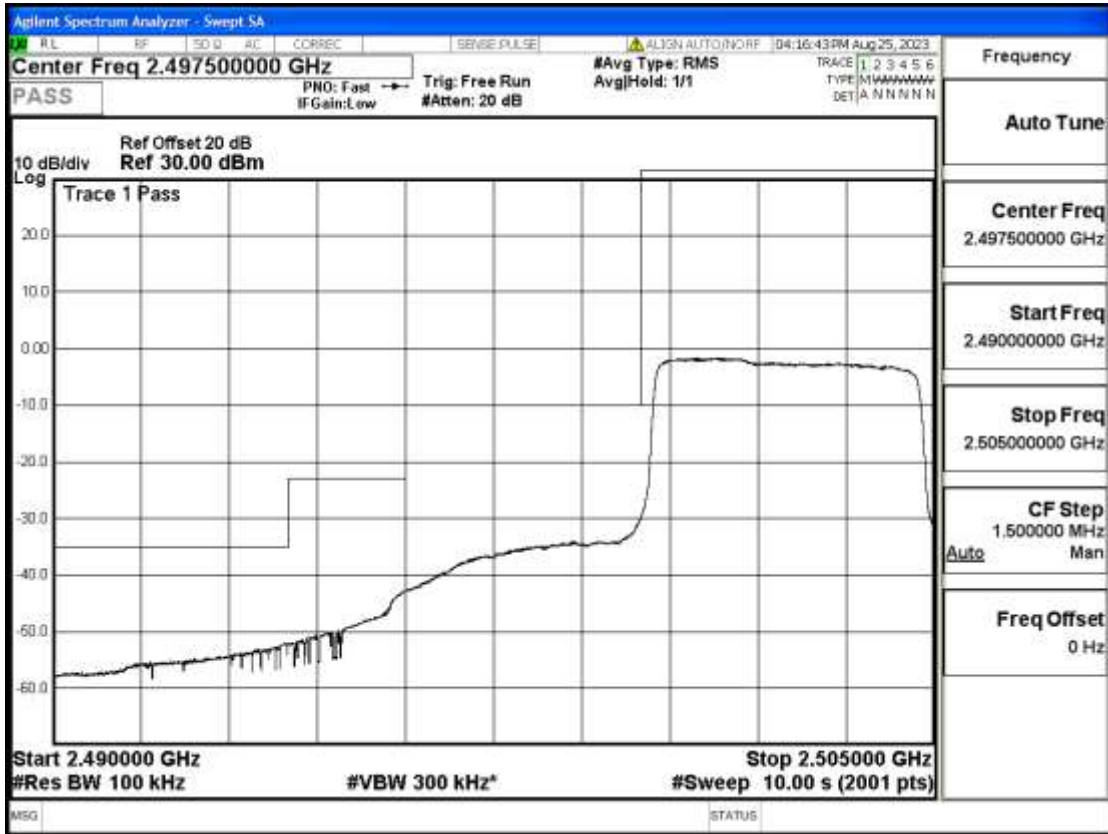

Band7-5-2502.5-QPSK-25#LOW@Pass