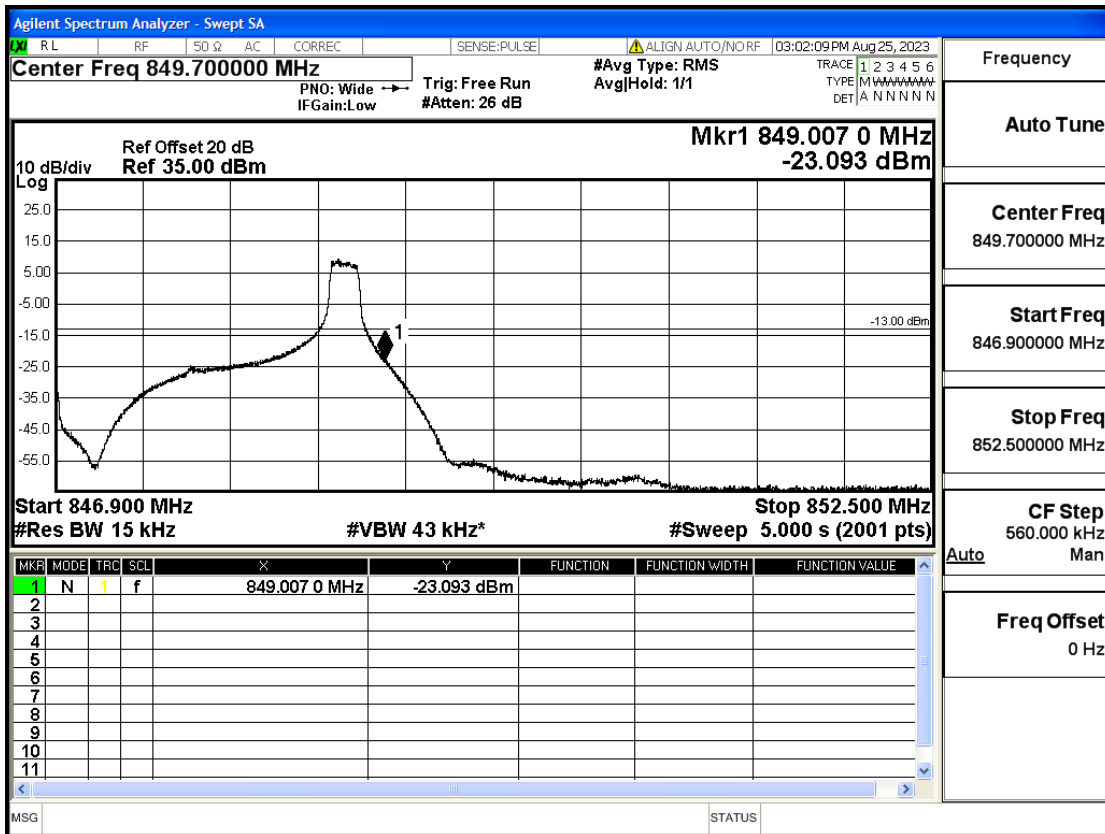

Band5-1.4-848.3-QPSK-1#HIGH@Pass