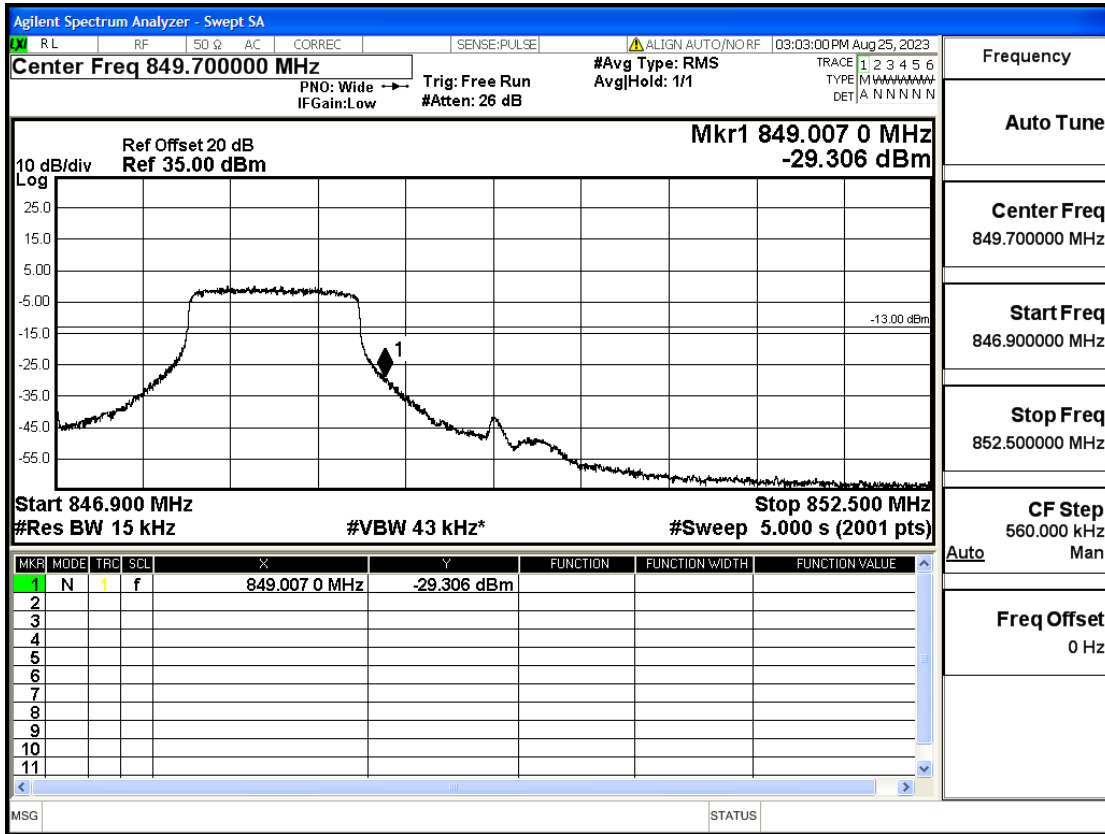

Band5-1.4-848.3-16QAM-6#LOW@Pass