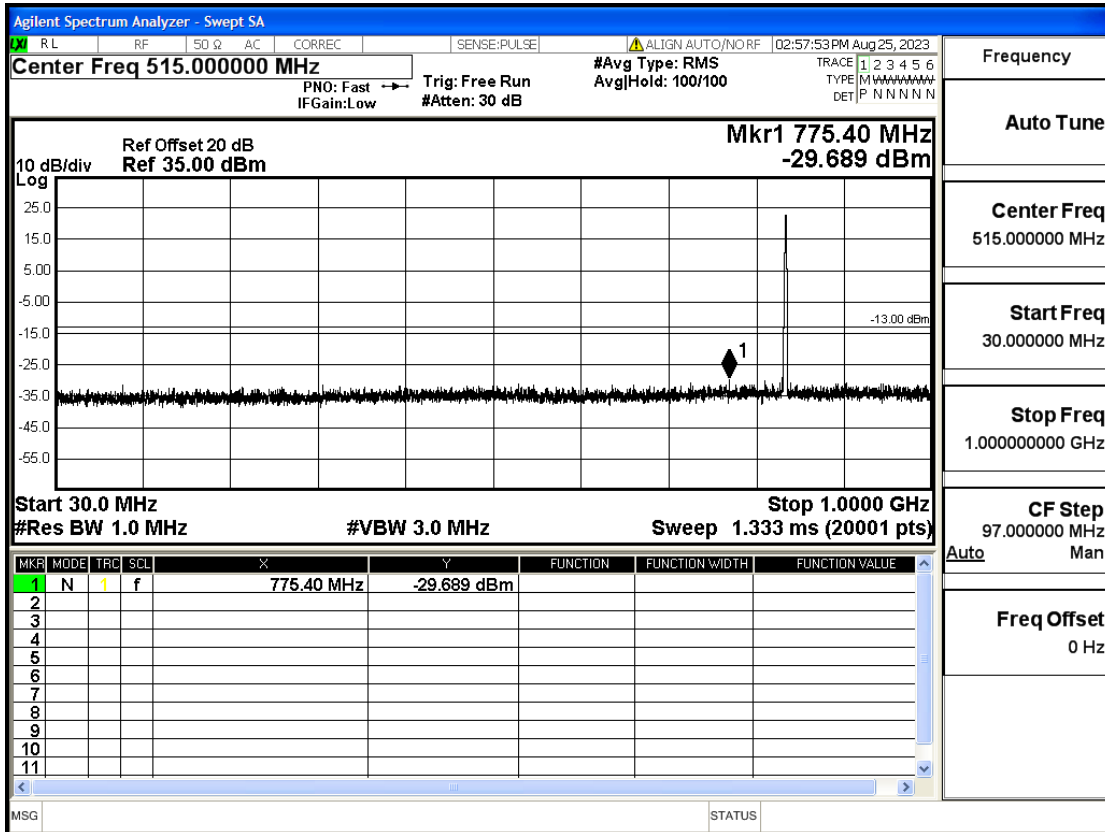

OB5-1.4-836.5-QPSK-1#HIGH@30mHz-1GHz@Pass