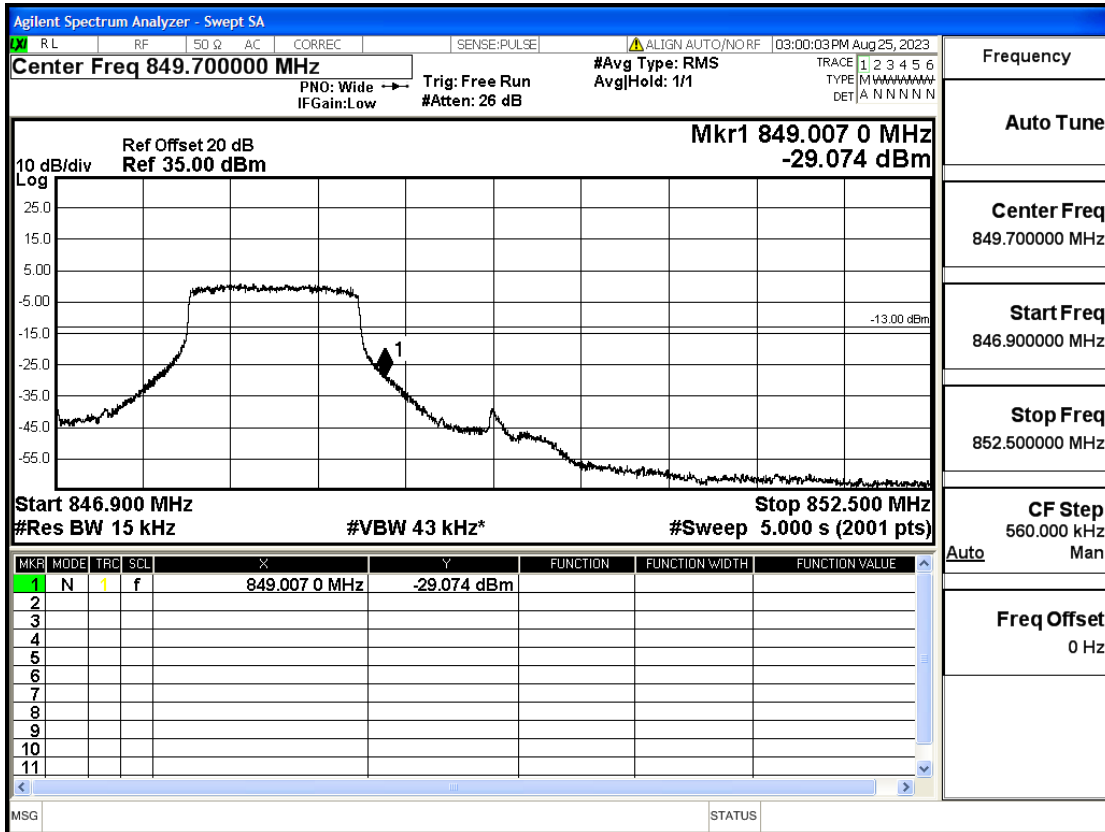

## RF Test Data for LTE (Conducted Measurement)

**Product Name: FriggaT7**  
**Trade Mark: Frigga**  
**Test Model: FriggaT7**  
**Sample ID: TZ230804732-1#**  
**FCC ID: 2ATWZ-T7X**

Band5-1.4-824.7-QPSK-6#LOW@Pass

Band5-1.4-824.7-QPSK-1#LOW@Pass

Band5-1.4-824.7-16QAM-6#LOW@Pass

Frequency
Auto Tune
Center Freq 823.300000 MHz
Start Freq 820.500000 MHz
Stop Freq 826.100000 MHz
CF Step 560.000 kHz
Auto Man
Freq Offset 0 Hz

Band5-1.4-824.7-16QAM-1#LOW@Pass

Frequency
Auto Tune
Center Freq 823.300000 MHz
Start Freq 820.500000 MHz
Stop Freq 826.100000 MHz
CF Step 560.000 kHz
Auto Man
Freq Offset 0 Hz

Band5-1.4-848.3-QPSK-6#LOW@Pass