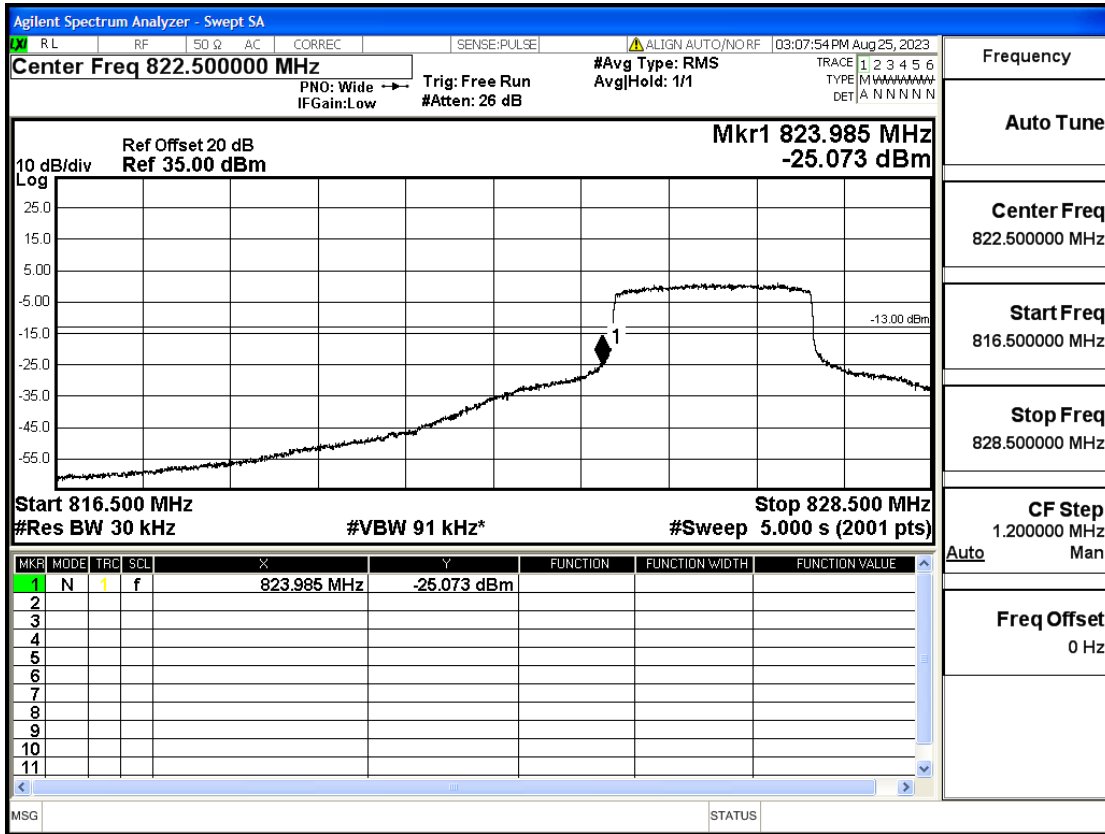

Band5-1.4-848.3-QPSK-1#HIGH@Pass

Band5-1.4-848.3-16QAM-6#LOW@Pass

Band5-1.4-848.3-16QAM-1#HIGH@Pass

Band5-3-825.5-QPSK-15#LOW@Pass

Band5-3-825.5-QPSK-1#LOW@Pass

Band5-3-825.5-16QAM-15#LOW@Pass

Frequency
Auto Tune
Center Freq 822.500000 MHz
Start Freq 816.500000 MHz
Stop Freq 828.500000 MHz
CF Step 1.200000 MHz
Auto Man
Freq Offset 0 Hz