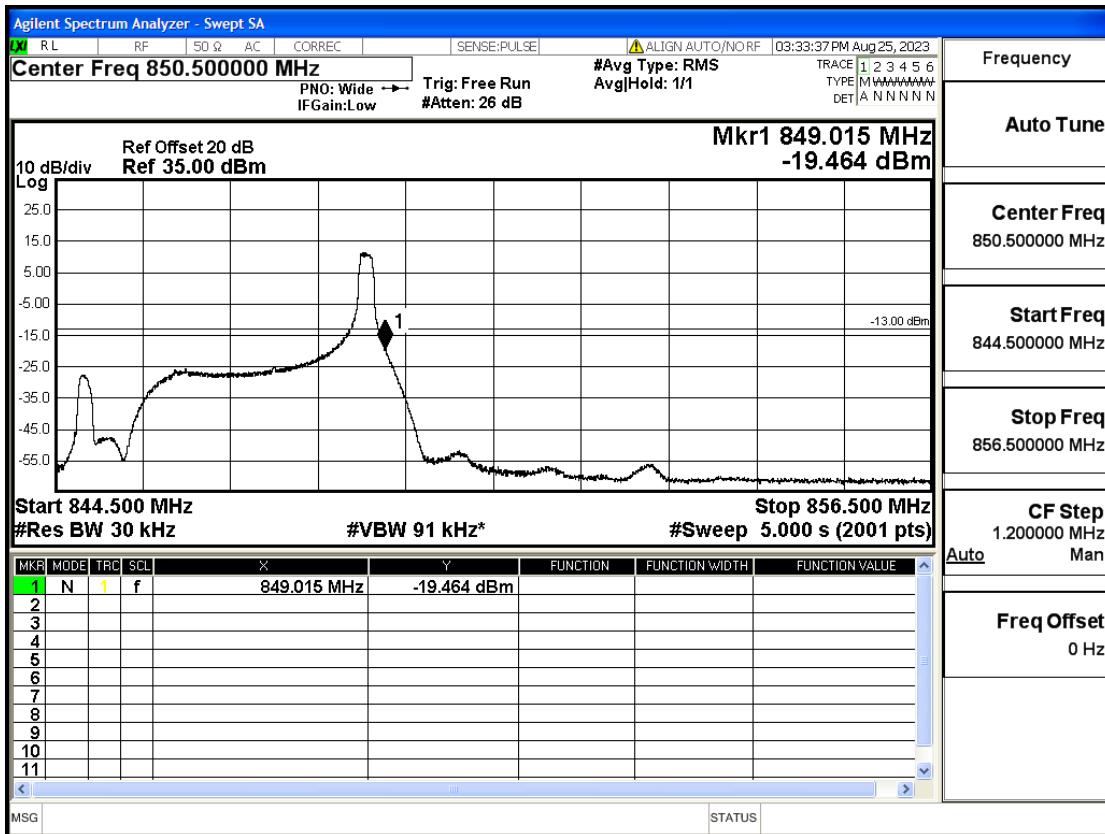

Band5-3-847.5-QPSK-1#HIGH@Pass