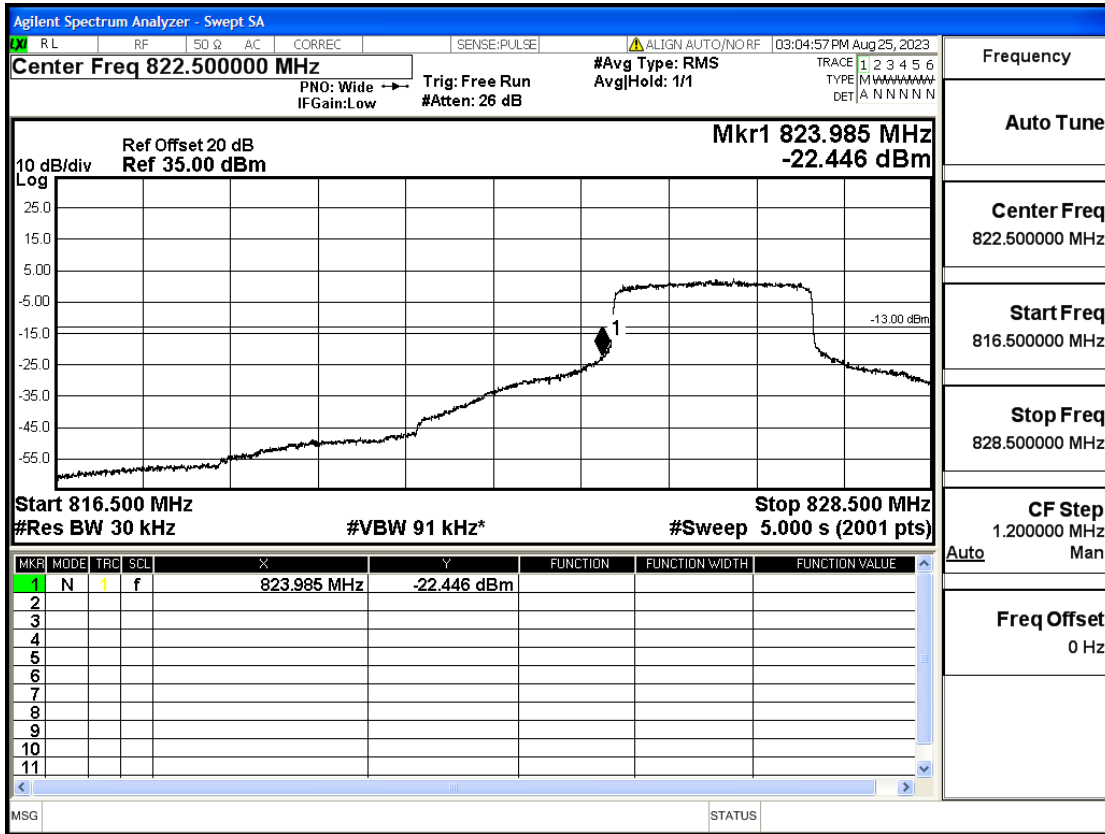

Band5-1.4-848.3-QPSK-1#HIGH@Pass

Band5-1.4-848.3-16QAM-6#LOW@Pass

Band5-1.4-848.3-16QAM-1#HIGH@Pass

Band5-3-825.5-QPSK-15#LOW@Pass

Band5-3-825.5-QPSK-1#LOW@Pass

Band5-3-825.5-16QAM-15#LOW@Pass

Frequency
Auto Tune
Center Freq 822.500000 MHz
Start Freq 816.500000 MHz
Stop Freq 828.500000 MHz
CF Step 1.200000 MHz
Auto Man
Freq Offset 0 Hz