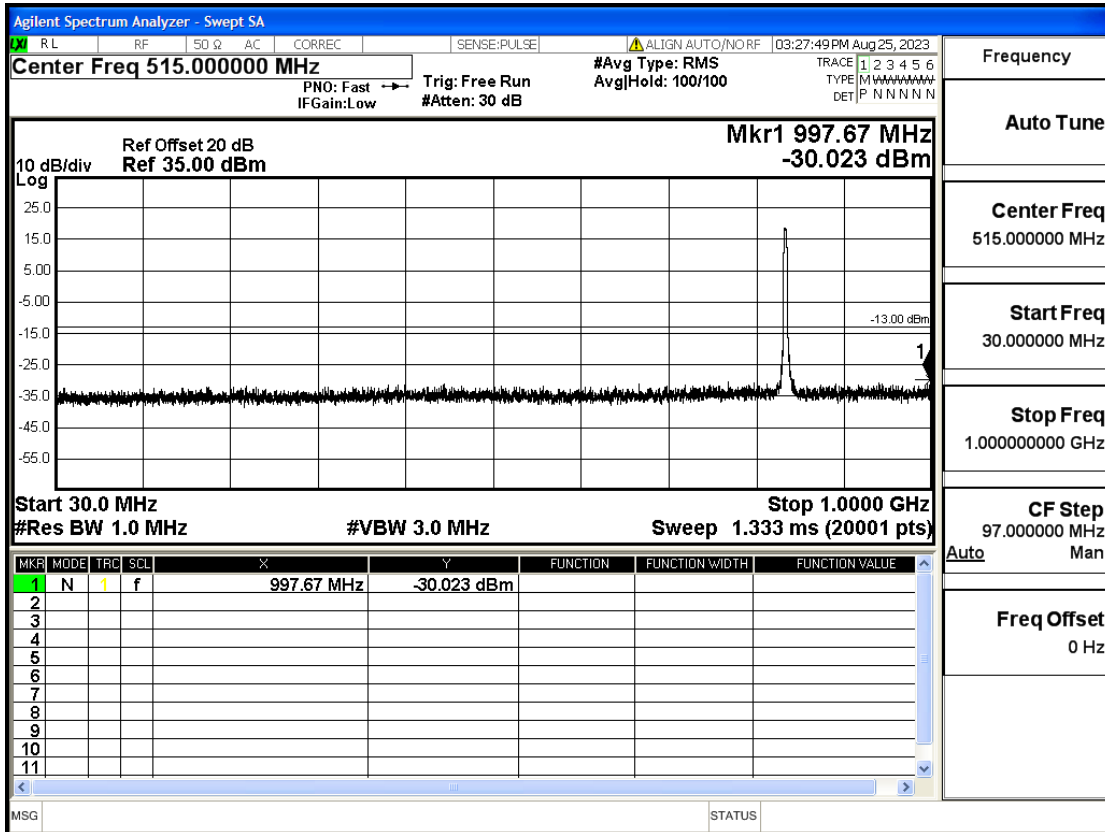

OB5-3-836.5-QPSK-15#LOW@30mHz-1GHz@Pass