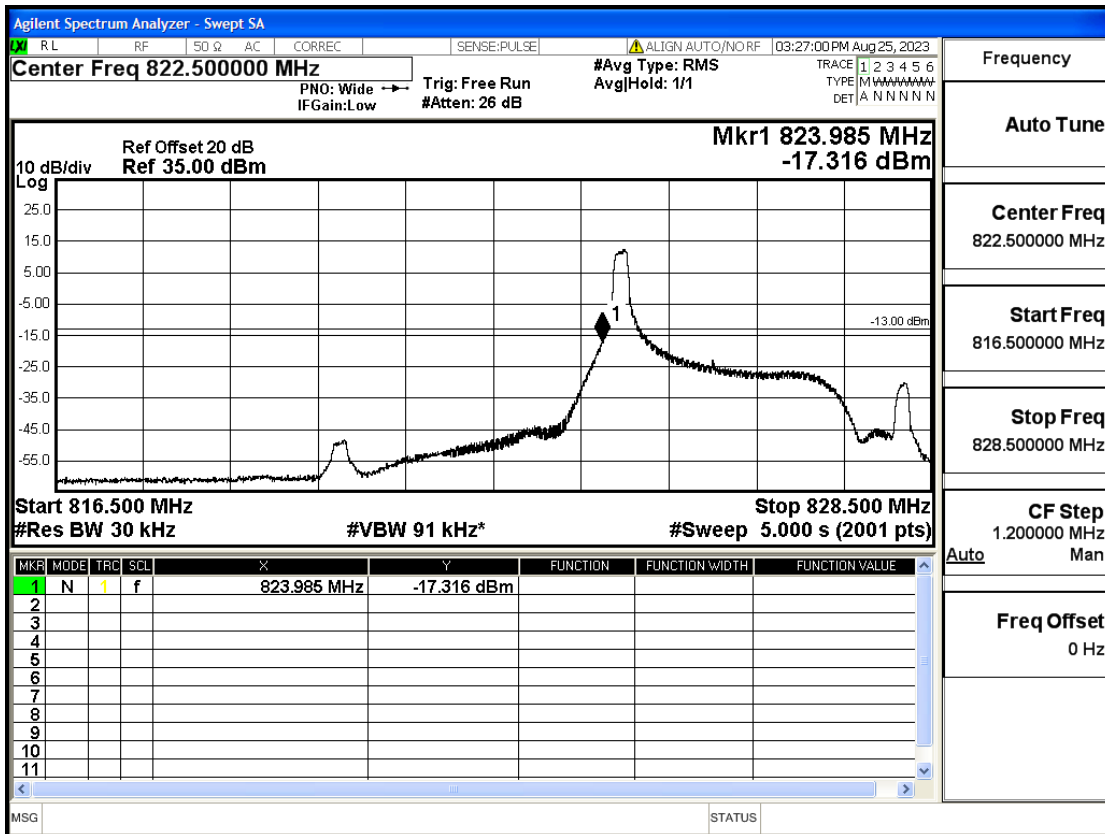

Band5-3-825.5-16QAM-1#LOW@Pass

Frequency
Auto Tune
Center Freq 822.500000 MHz
Start Freq 816.500000 MHz
Stop Freq 828.500000 MHz
CF Step 1.200000 MHz
Auto Man
Freq Offset 0 Hz