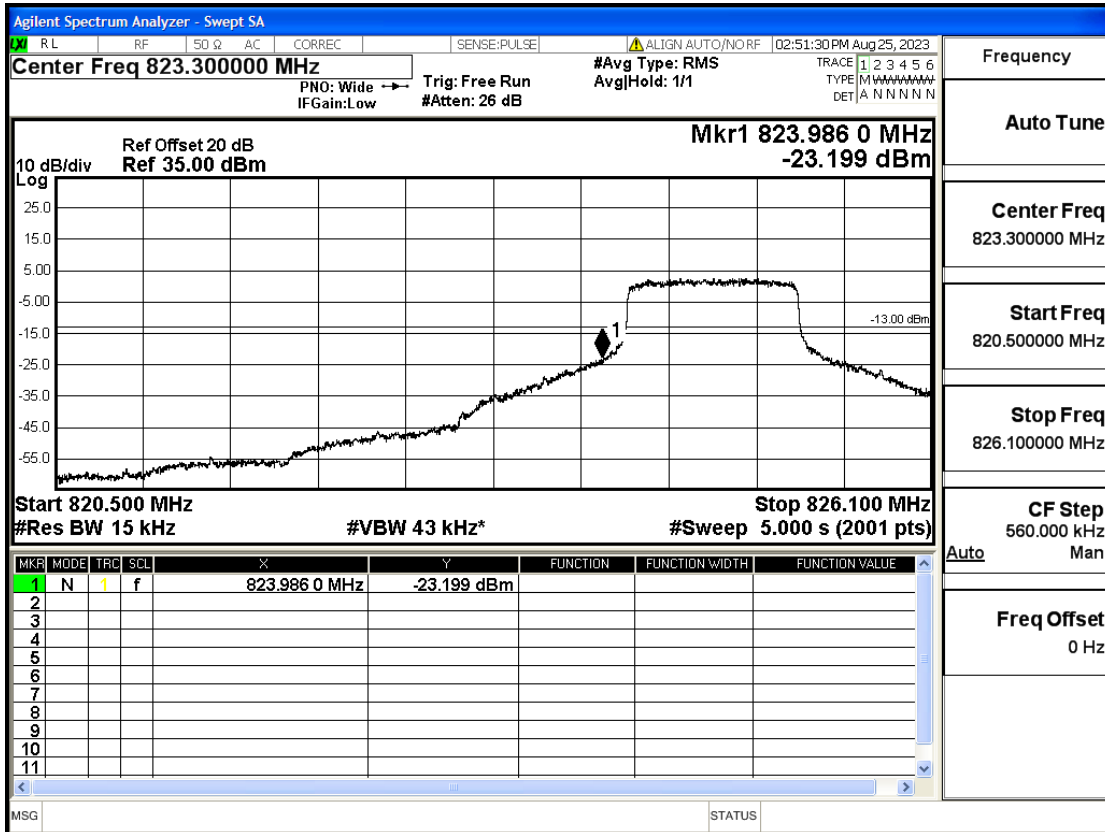

Band5-1.4-824.7-QPSK-6#LOW@Pass