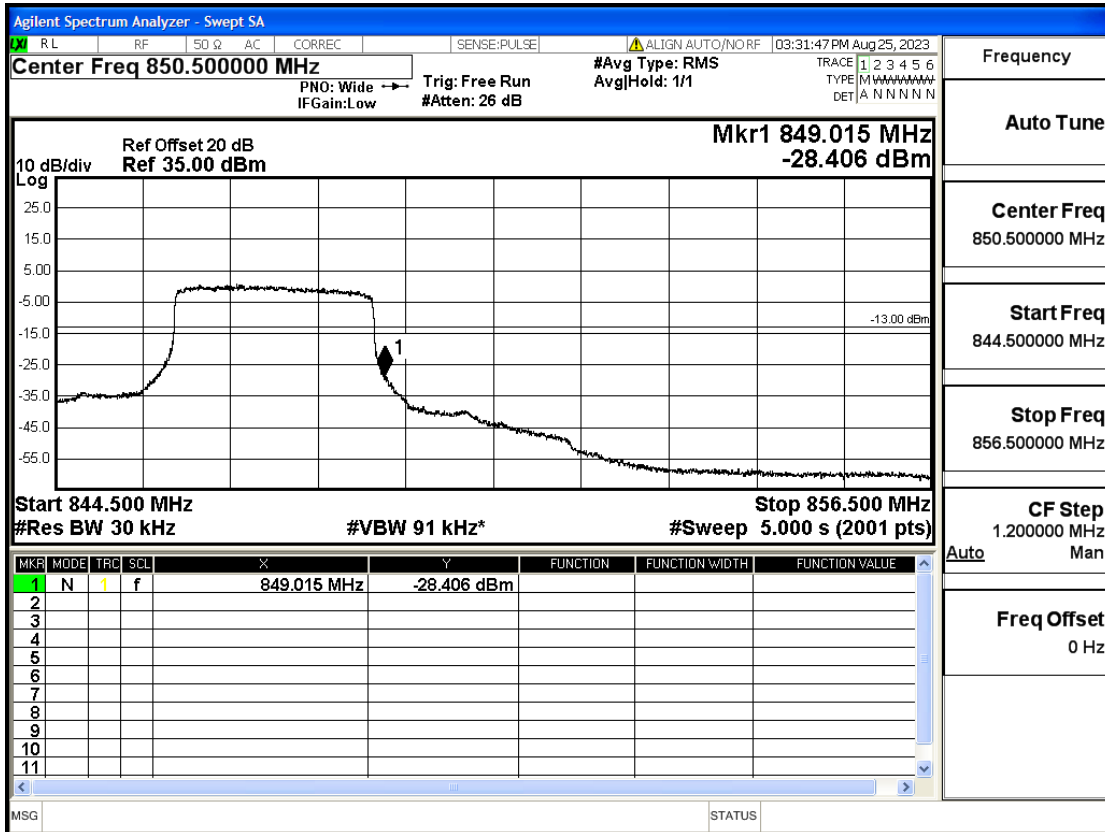

Band5-3-847.5-QPSK-15#LOW@Pass