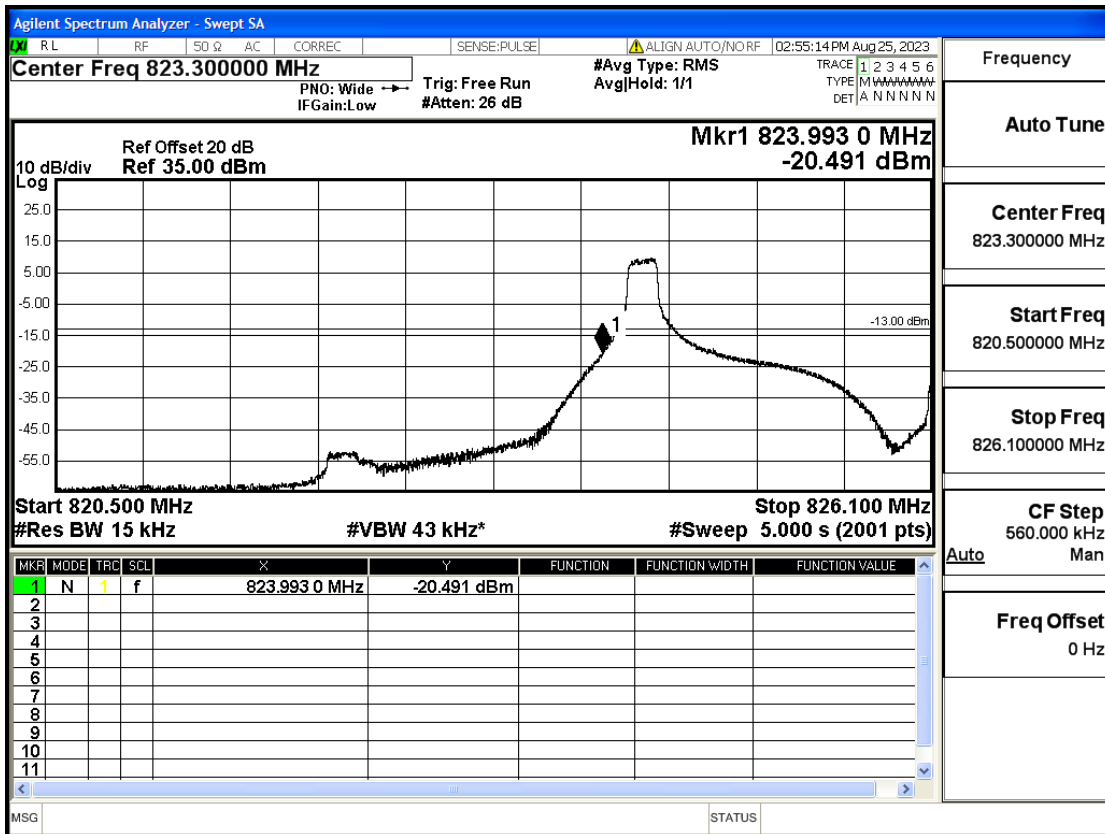

## RF Test Data for LTE (Conducted Measurement)

**Product Name: FriggaT7**  
**Trade Mark: Frigga**  
**Test Model: FriggaT7**  
**Sample ID: TZ230804732-1#**  
**FCC ID: 2ATWZ-T7X**

Band5-1.4-824.7-QPSK-6#LOW@Pass

Band5-1.4-824.7-QPSK-1#LOW@Pass

Band5-1.4-824.7-16QAM-6#LOW@Pass

Frequency
Auto Tune
Center Freq 823.300000 MHz
Start Freq 820.500000 MHz
Stop Freq 826.100000 MHz
CF Step 560.000 kHz
Auto Man
Freq Offset 0 Hz

Band5-1.4-824.7-16QAM-1#LOW@Pass

Frequency
Auto Tune
Center Freq 823.300000 MHz
Start Freq 820.500000 MHz
Stop Freq 826.100000 MHz
CF Step 560.000 kHz
Auto Man
Freq Offset 0 Hz

Band5-1.4-848.3-QPSK-6#LOW@Pass