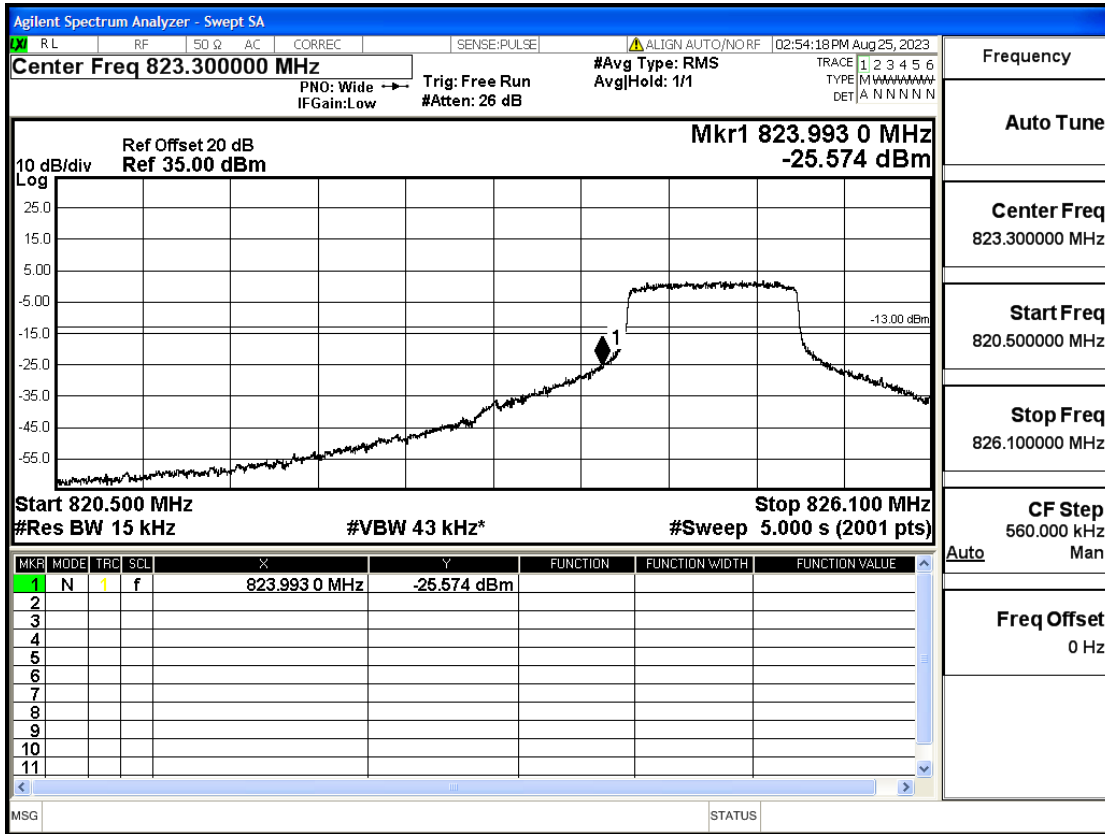

Band5-1.4-824.7-16QAM-6#LOW@Pass

Frequency
Auto Tune
Center Freq 823.300000 MHz
Start Freq 820.500000 MHz
Stop Freq 826.100000 MHz
CF Step 560.000 kHz
Auto Man
Freq Offset 0 Hz