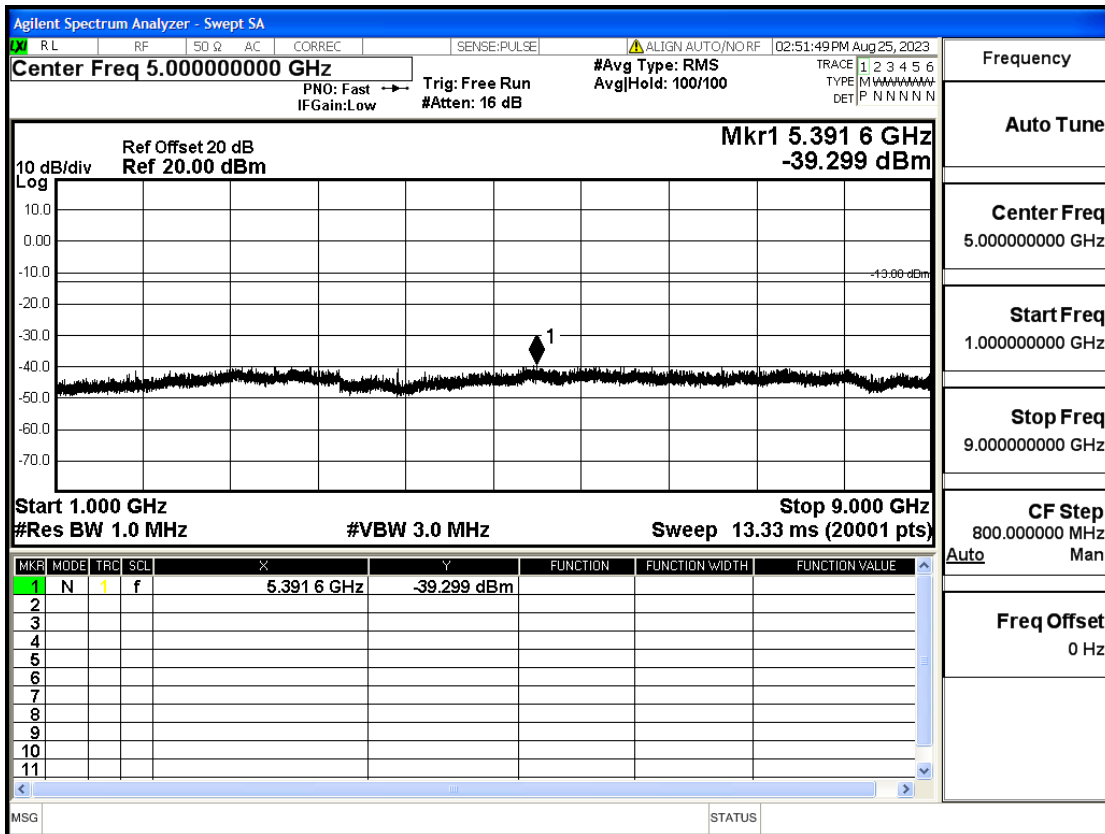

OB5-1.4-824.7-QPSK-6#LOW@1GHz-9GHz@Pass