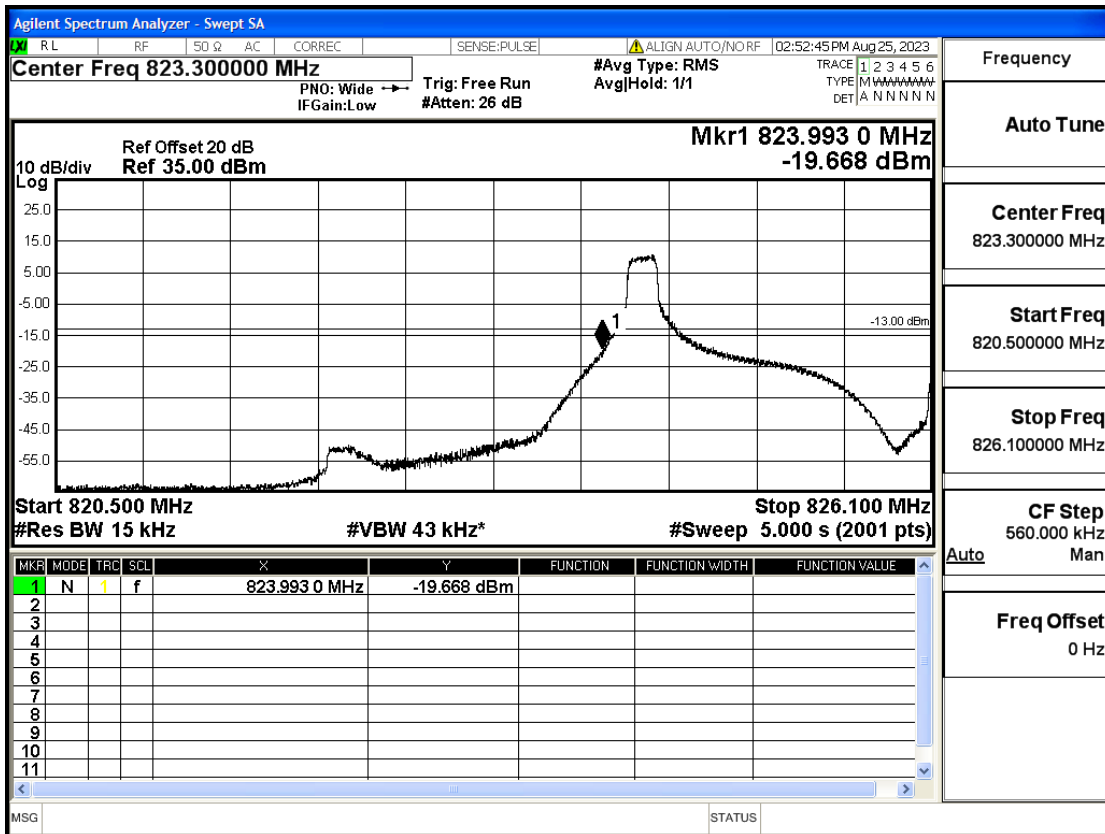

Band5-1.4-824.7-QPSK-1#LOW@Pass