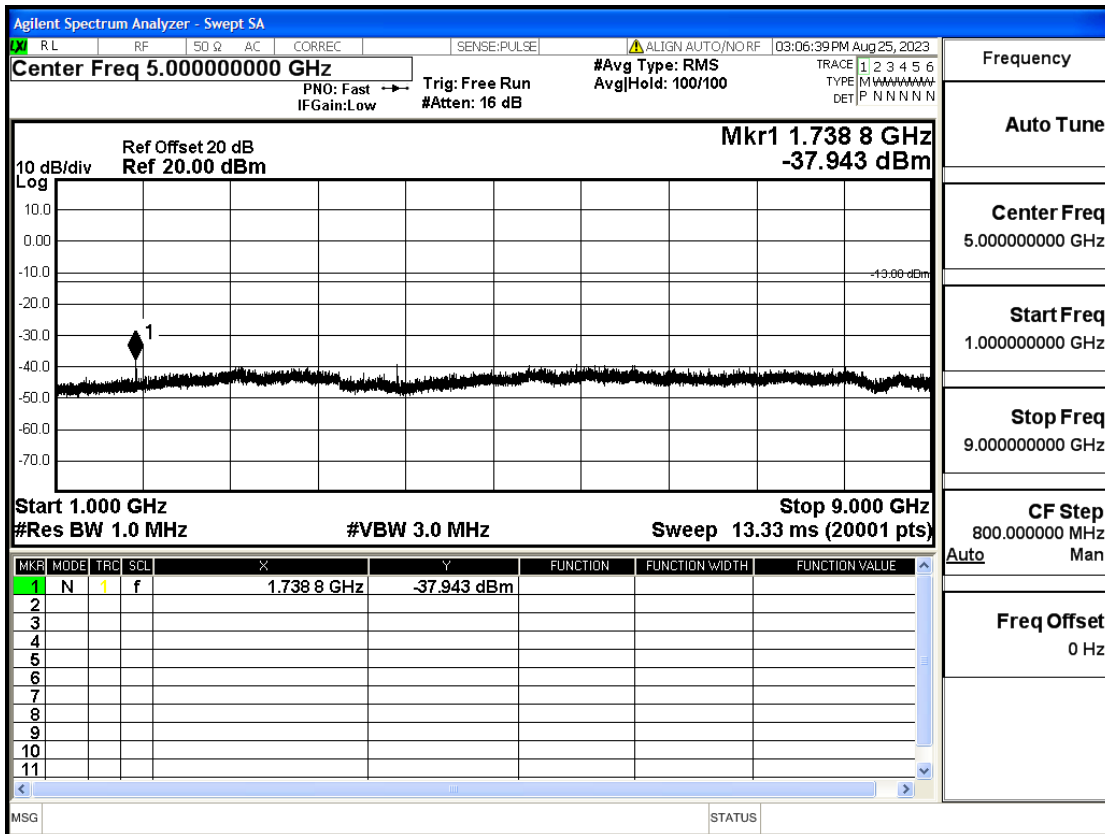

OB5-3-825.5-QPSK-1#LOW@1GHz-9GHz@Pass

Frequency
Auto Tune
Center Freq 5.00000000 GHz
Start Freq 1.00000000 GHz
Stop Freq 9.00000000 GHz
CF Step 800.000000 MHz
Auto Man
Freq Offset 0 Hz