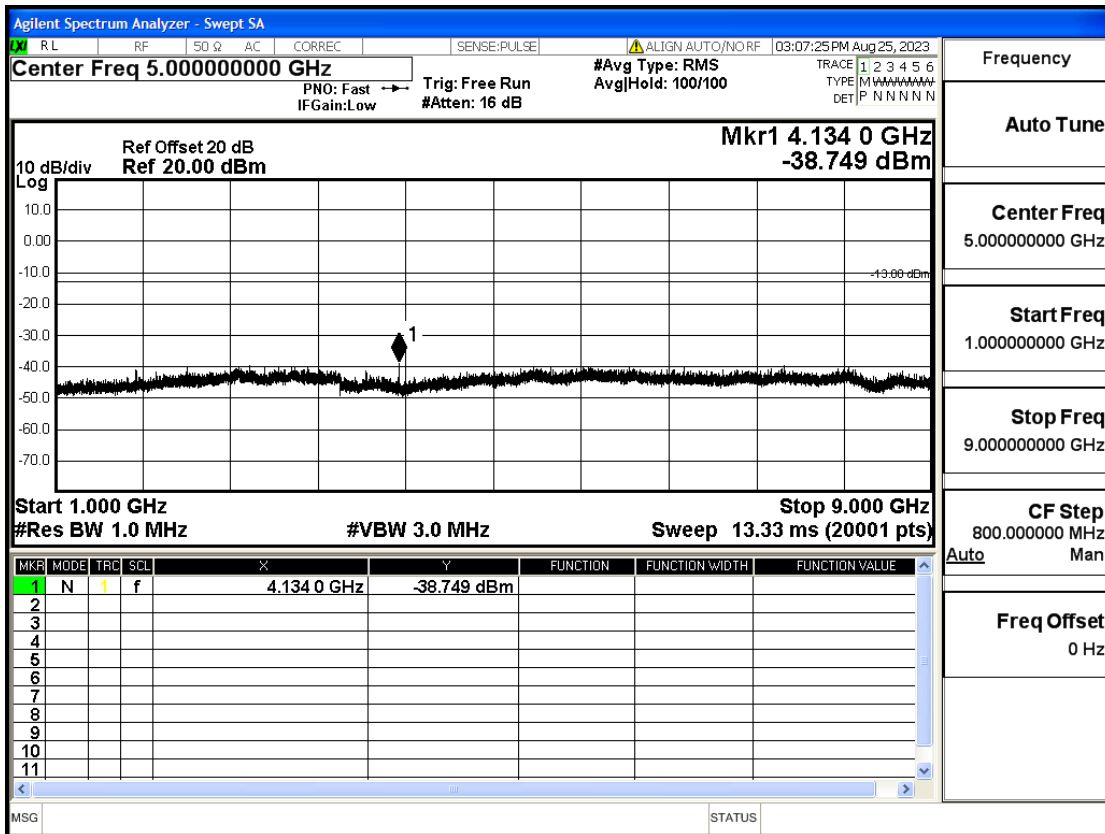

OB5-3-825.5-QPSK-1#HIGH@1GHz-9GHz@Pass