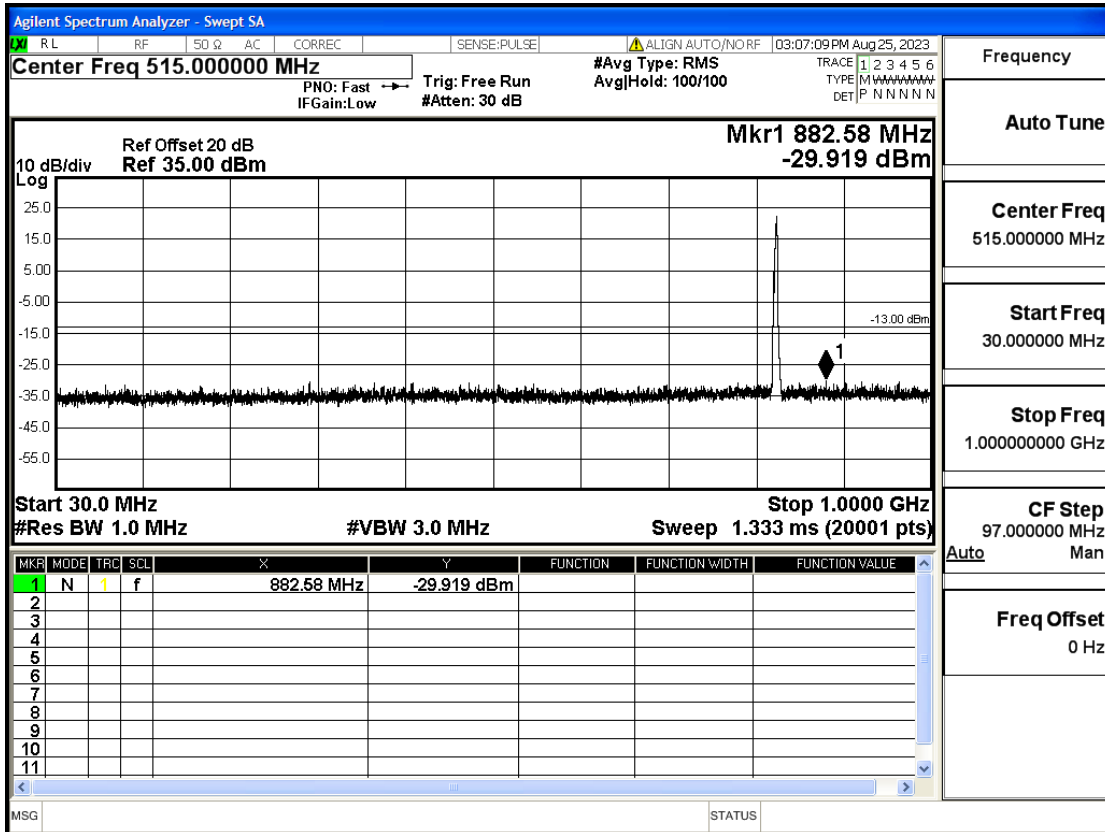

OB5-3-825.5-QPSK-1#HIGH@30mHz-1GHz@Pass