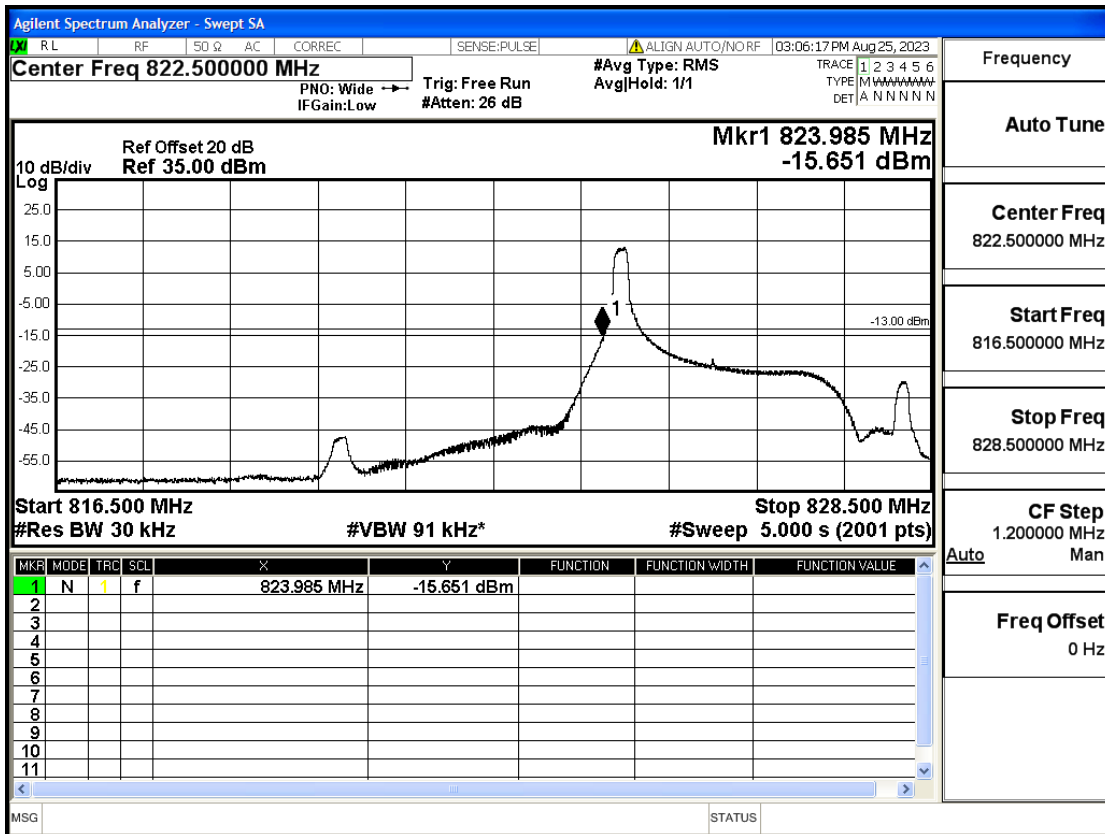

Band5-1.4-848.3-QPSK-1#HIGH@Pass

Band5-1.4-848.3-16QAM-6#LOW@Pass

Band5-1.4-848.3-16QAM-1#HIGH@Pass

Band5-3-825.5-QPSK-15#LOW@Pass

Band5-3-825.5-QPSK-1#LOW@Pass

Band5-3-825.5-16QAM-15#LOW@Pass

Frequency
Auto Tune
Center Freq 822.500000 MHz
Start Freq 816.500000 MHz
Stop Freq 828.500000 MHz
CF Step 1.200000 MHz
Auto Man
Freq Offset 0 Hz