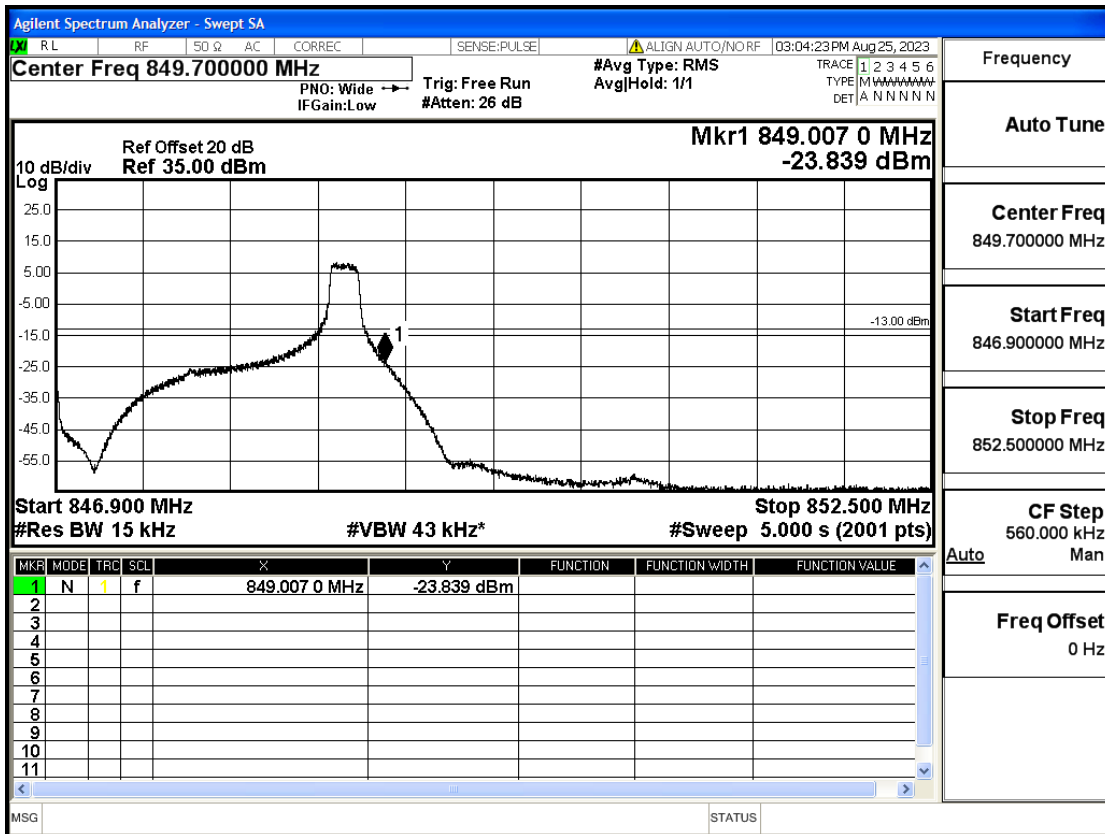

Band5-1.4-848.3-16QAM-1#HIGH@Pass