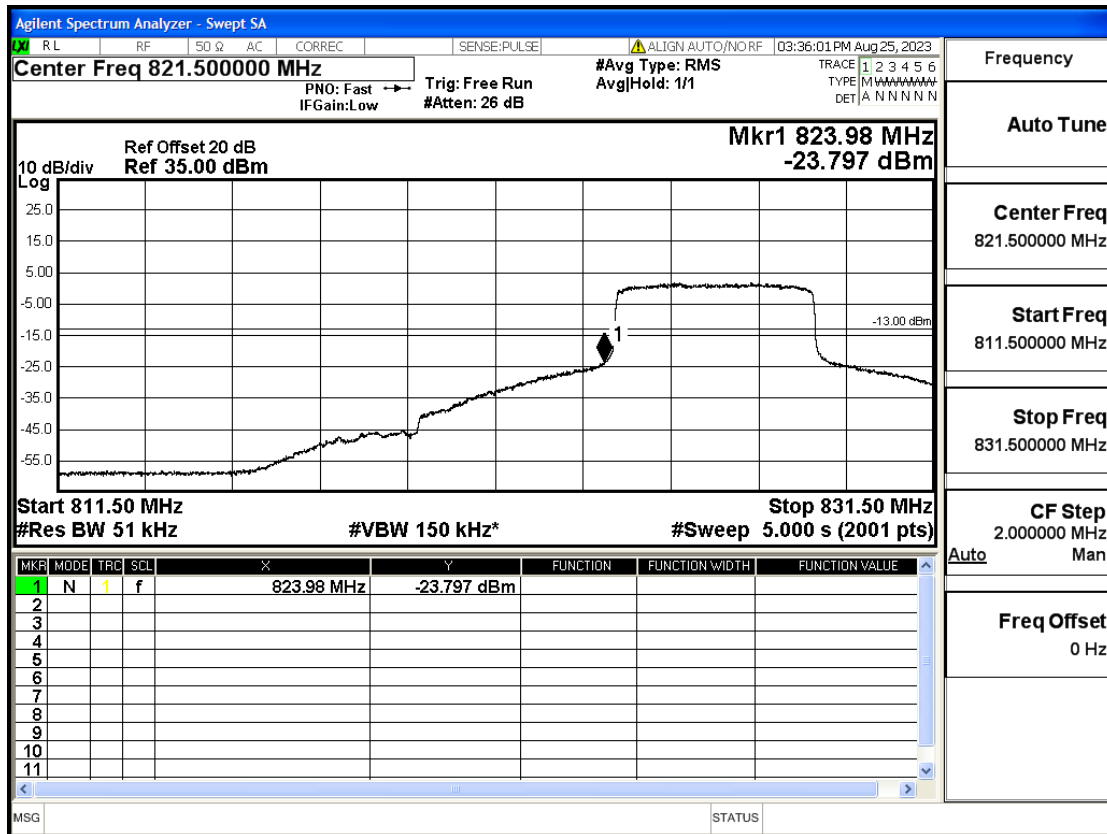

Band5-5-826.5-QPSK-25#LOW@Pass