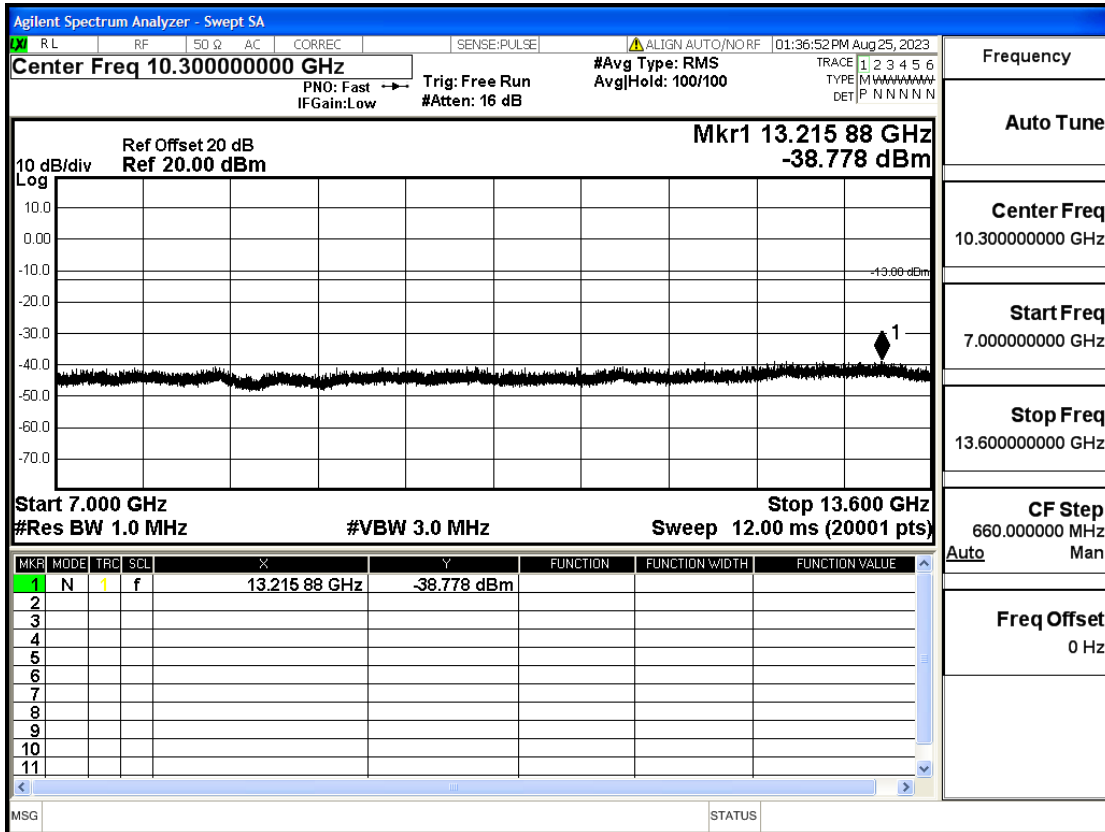

OB4-10-1732.5-QPSK-1#HIGH@7GHz-13.6GHz@Pass