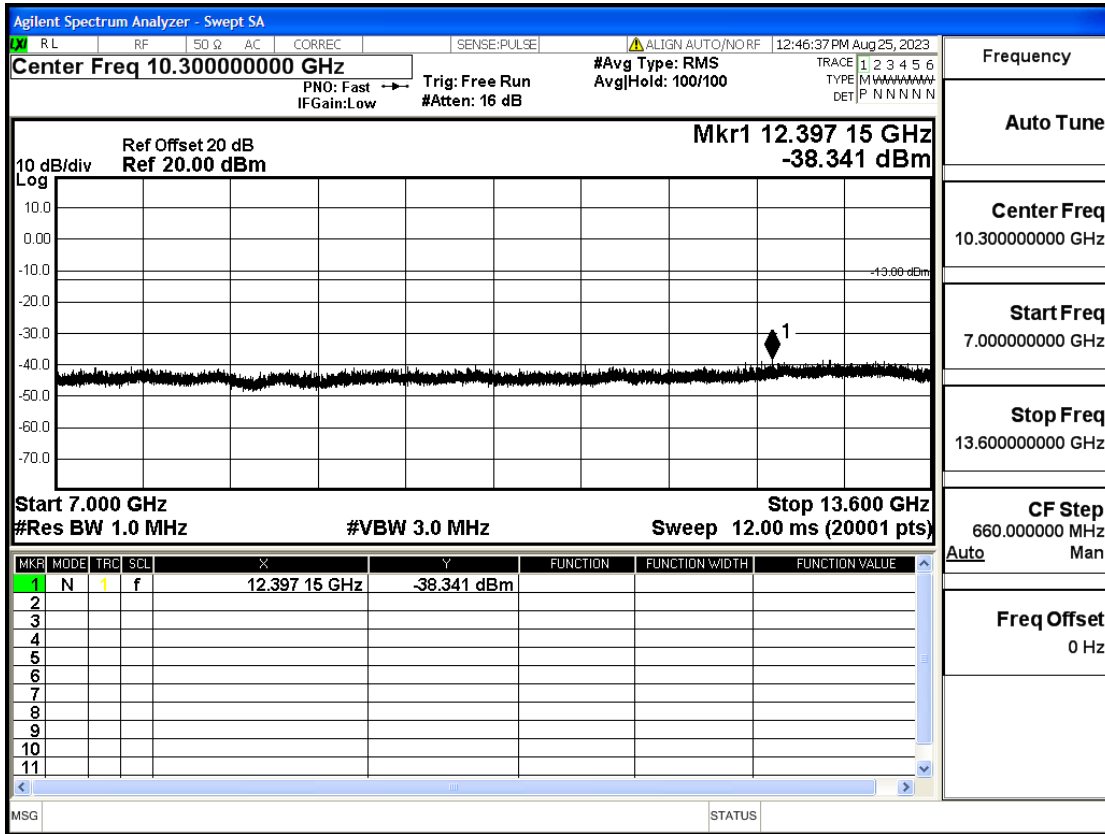

OB4-3-1753.5-QPSK-1#LOW@13.6GHz-20GHz@Pass

OB4-3-1753.5-QPSK-1#HIGH@30mHz-1GHz@Pass

OB4-3-1753.5-QPSK-1#HIGH@1GHz-7GHz@Pass

OB4-3-1753.5-QPSK-1#HIGH@7GHz-13.6GHz@Pass

OB4-3-1753.5-QPSK-1#HIGH@13.6GHz-20GHz@Pass