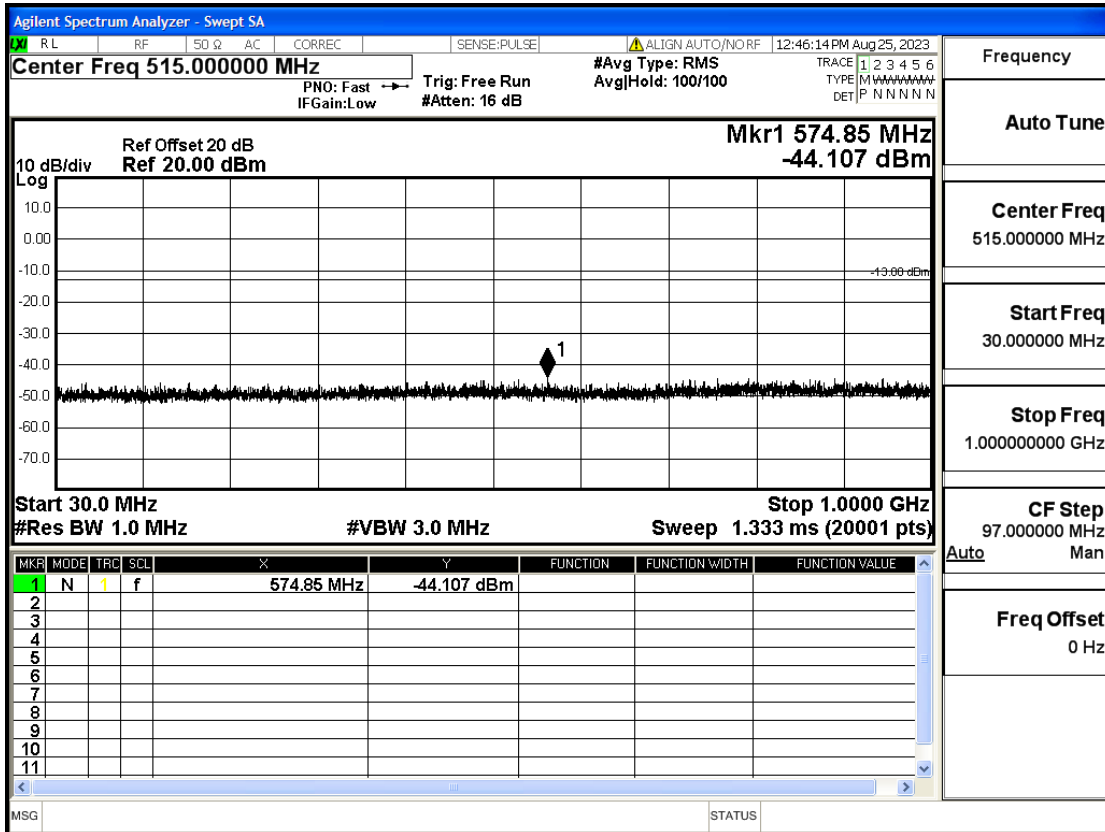

OB4-3-1753.5-QPSK-1#HIGH@30mHz-1GHz@Pass