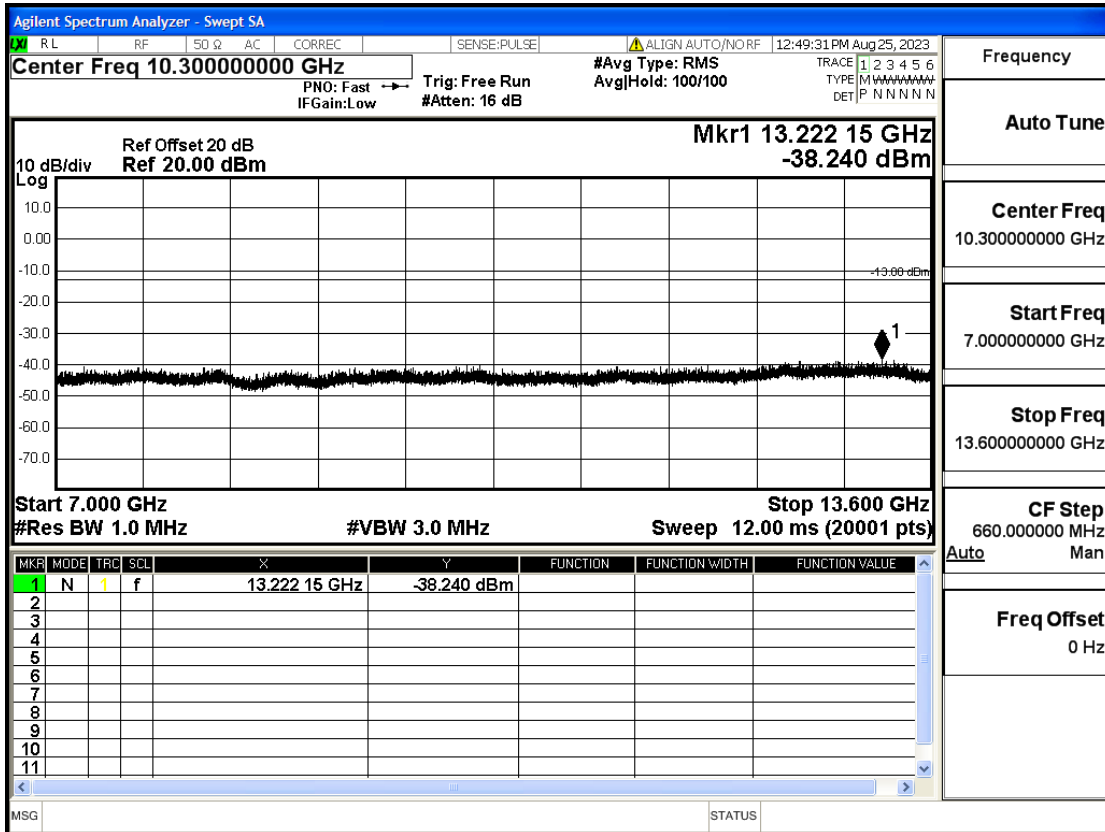

OB4-5-1712.5-QPSK-25#LOW@7GHz-13.6GHz@Pass