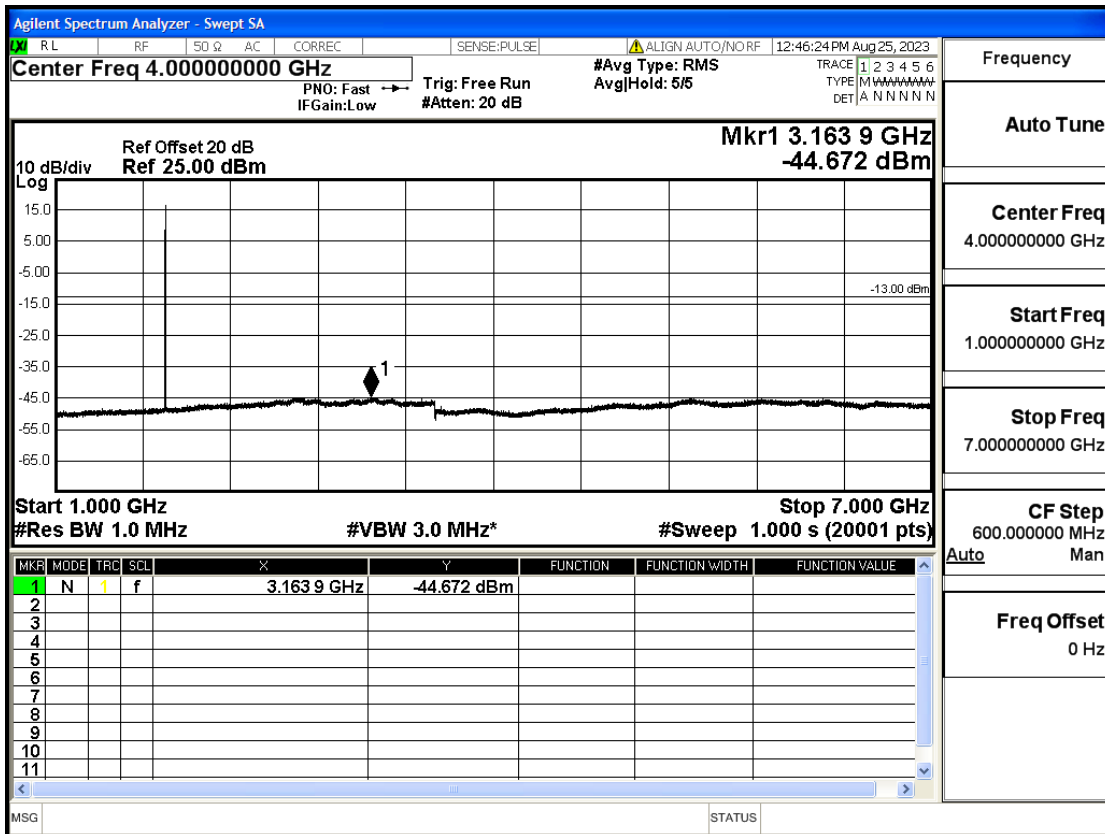

OB4-3-1753.5-QPSK-1#HIGH@1GHz-7GHz@Pass