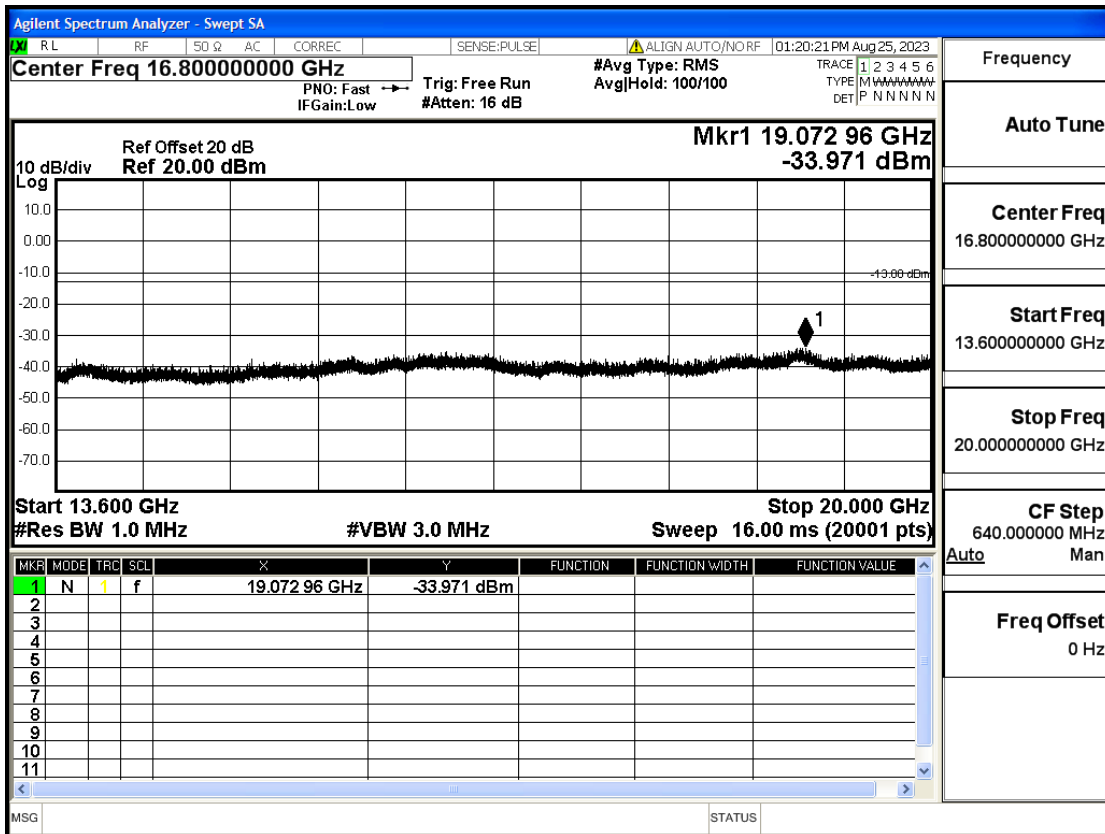

OB4-5-1732.5-QPSK-1#HIGH@13.6GHz-20GHz@Pass