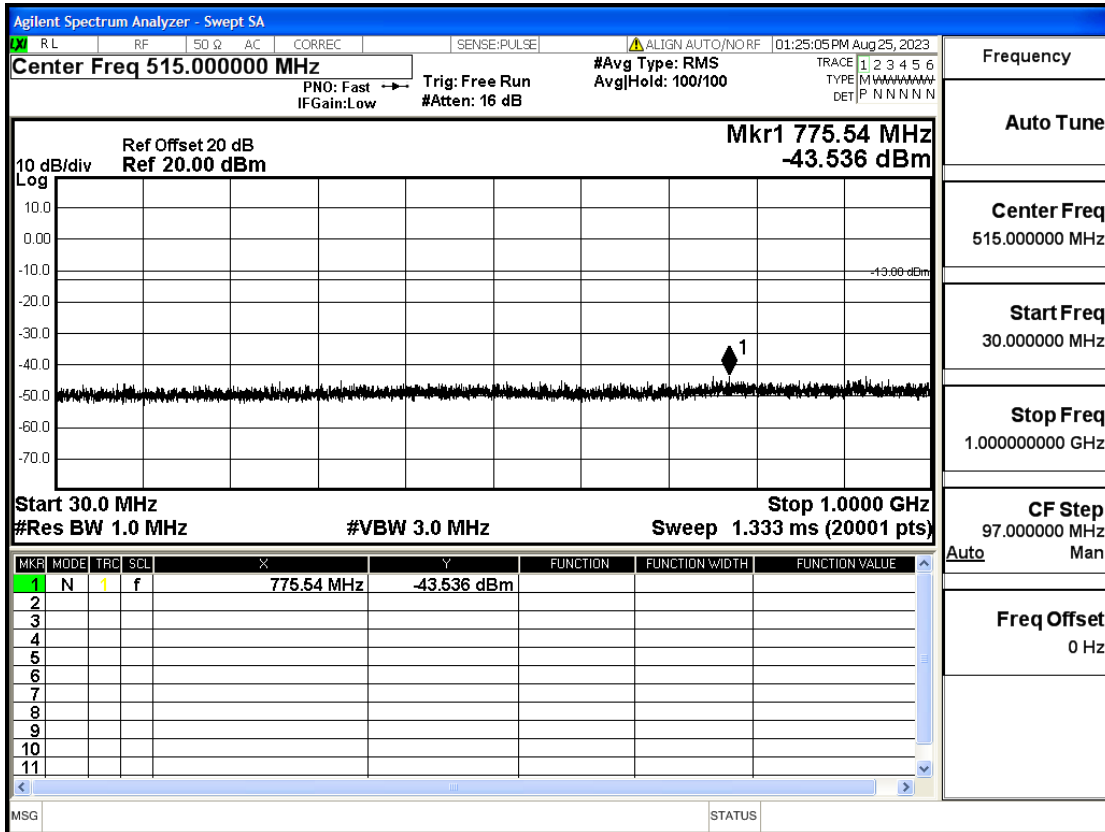

OB4-5-1752.5-QPSK-1#HIGH@30mHz-1GHz@Pass