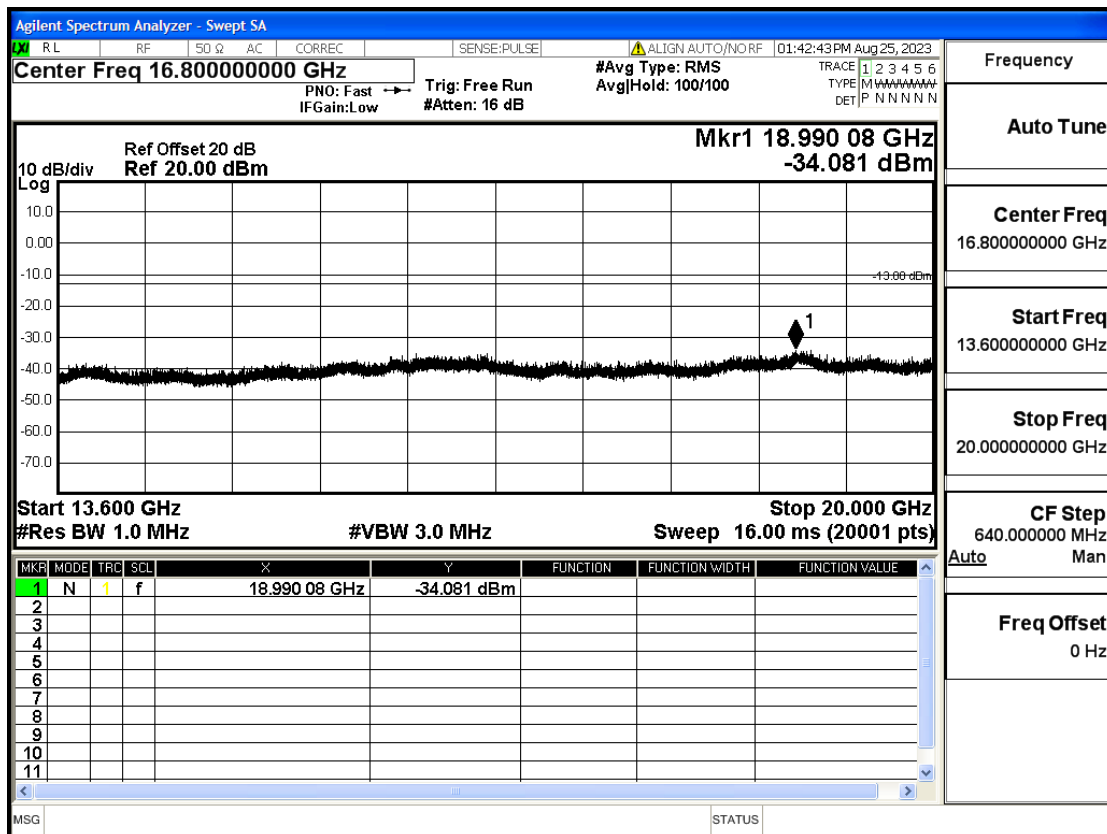

OB4-10-1750-QPSK-1#HIGH@13.6GHz-20GHz@Pass