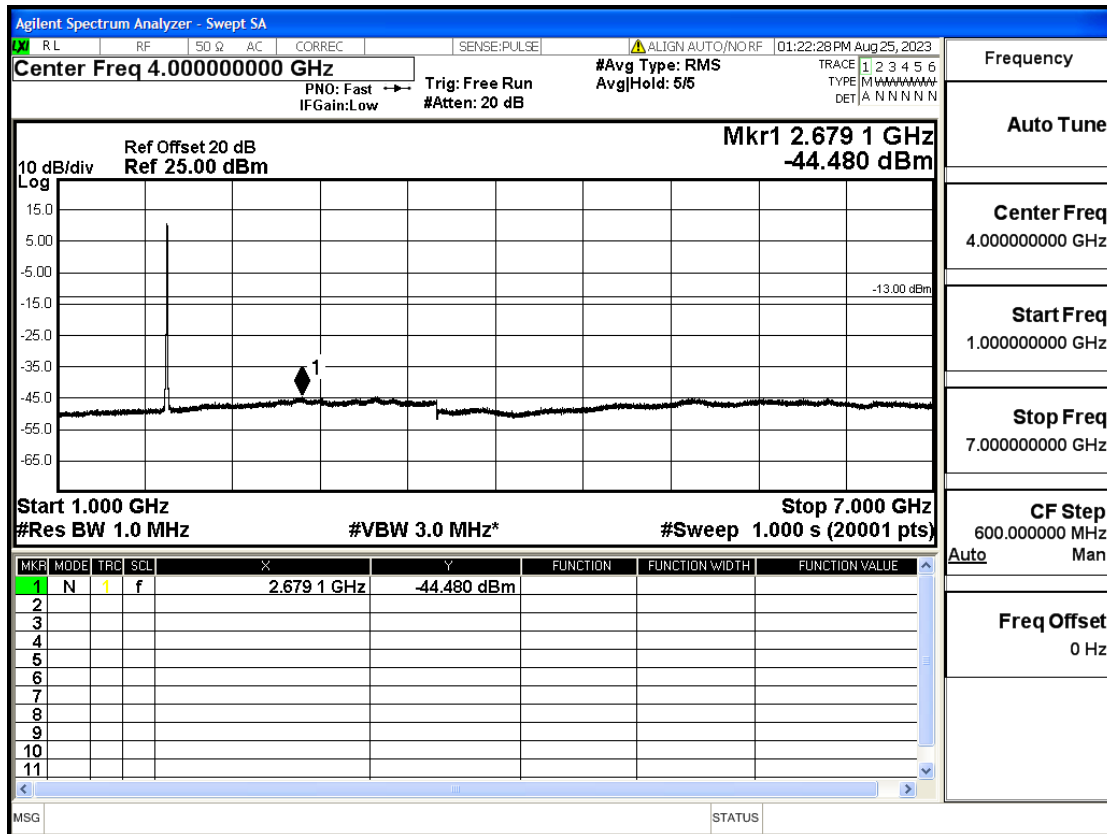

OB4-5-1752.5-QPSK-25#LOW@1GHz-7GHz@Pass