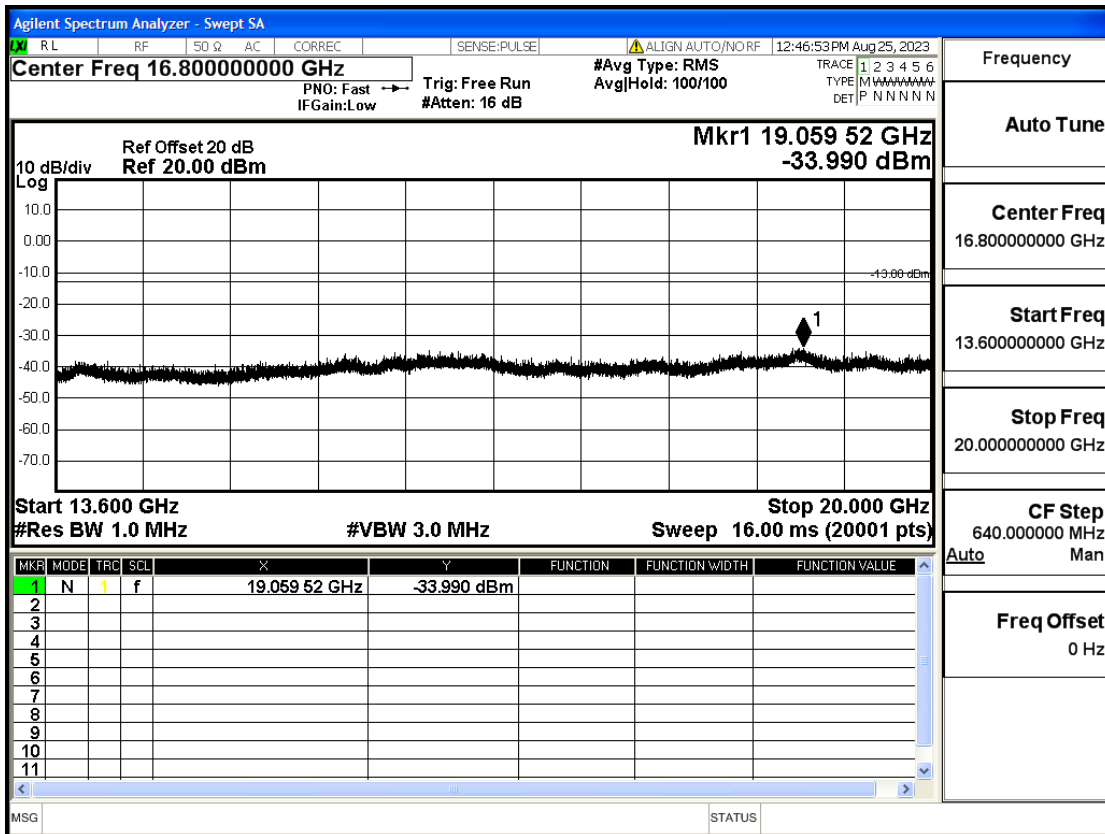

OB4-3-1753.5-QPSK-1#LOW@13.6GHz-20GHz@Pass

OB4-3-1753.5-QPSK-1#HIGH@30mHz-1GHz@Pass

OB4-3-1753.5-QPSK-1#HIGH@1GHz-7GHz@Pass

OB4-3-1753.5-QPSK-1#HIGH@7GHz-13.6GHz@Pass

OB4-3-1753.5-QPSK-1#HIGH@13.6GHz-20GHz@Pass