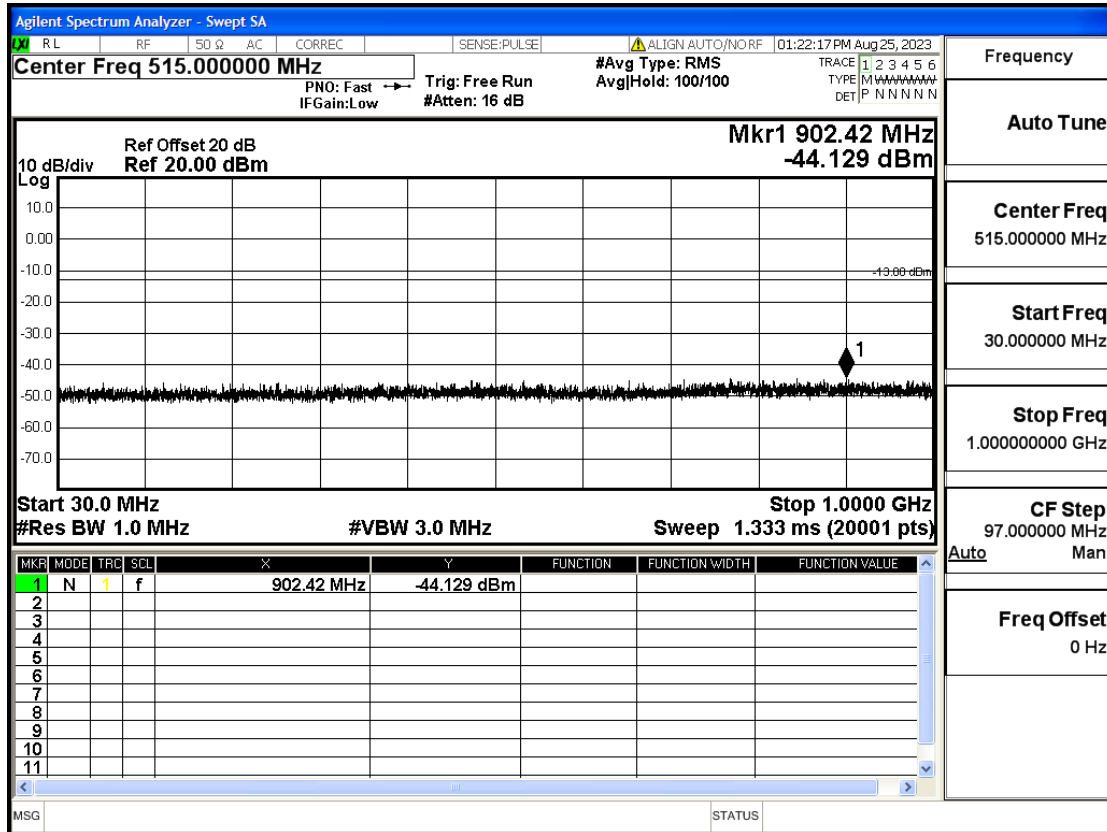

OB4-5-1752.5-QPSK-25#LOW@30MHz-1GHz@Pass