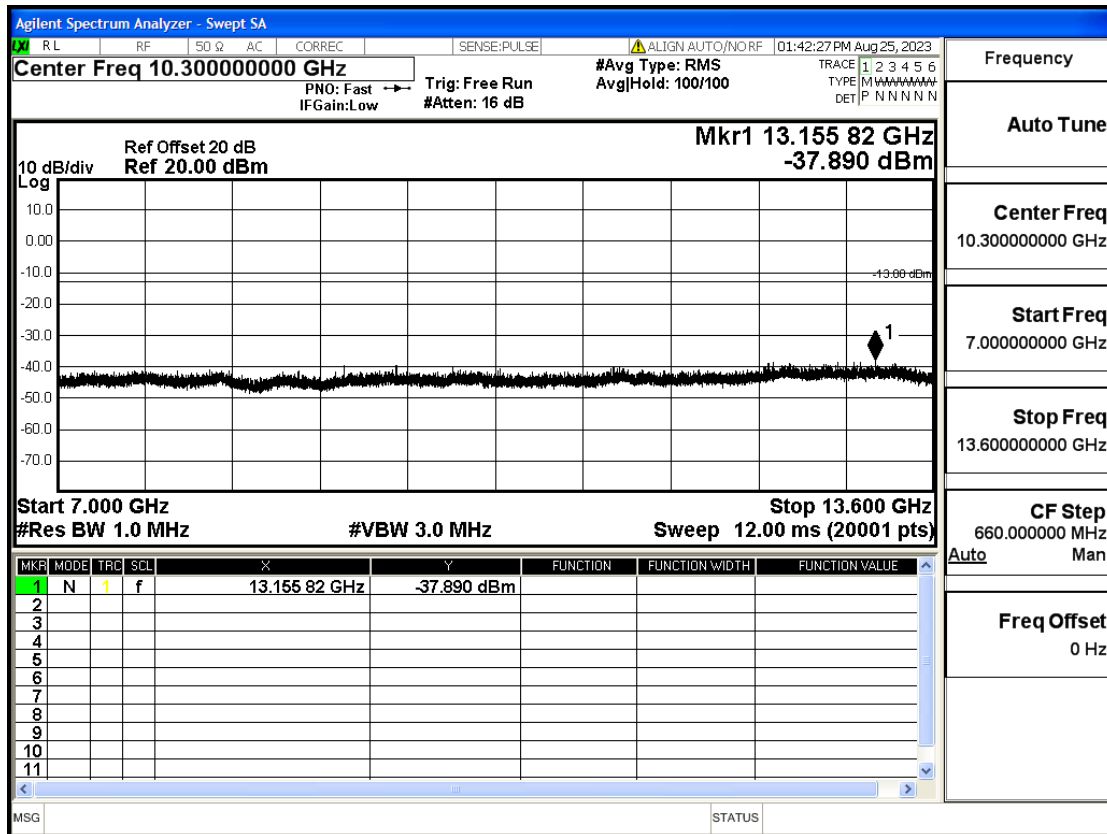

OB4-10-1750-QPSK-1#HIGH@7GHz-13.6GHz@Pass