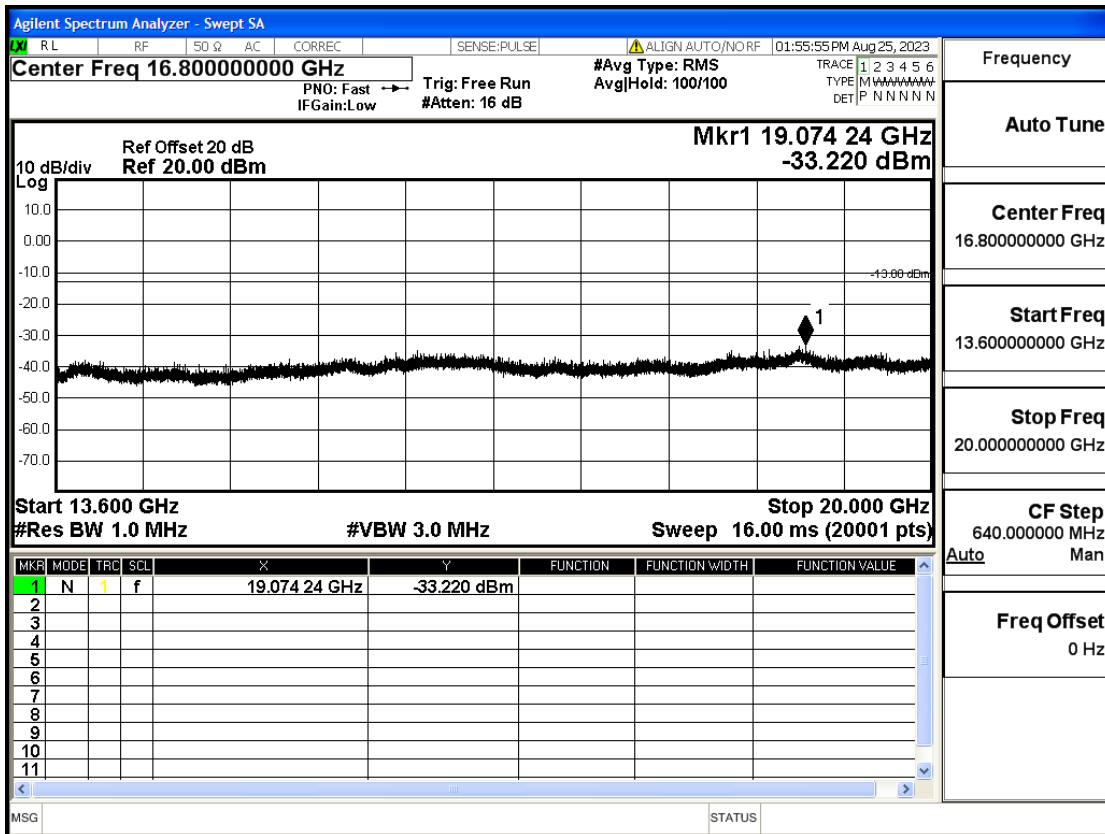

OB4-15-1732.5-QPSK-1#HIGH@13.6GHz-20GHz@Pass