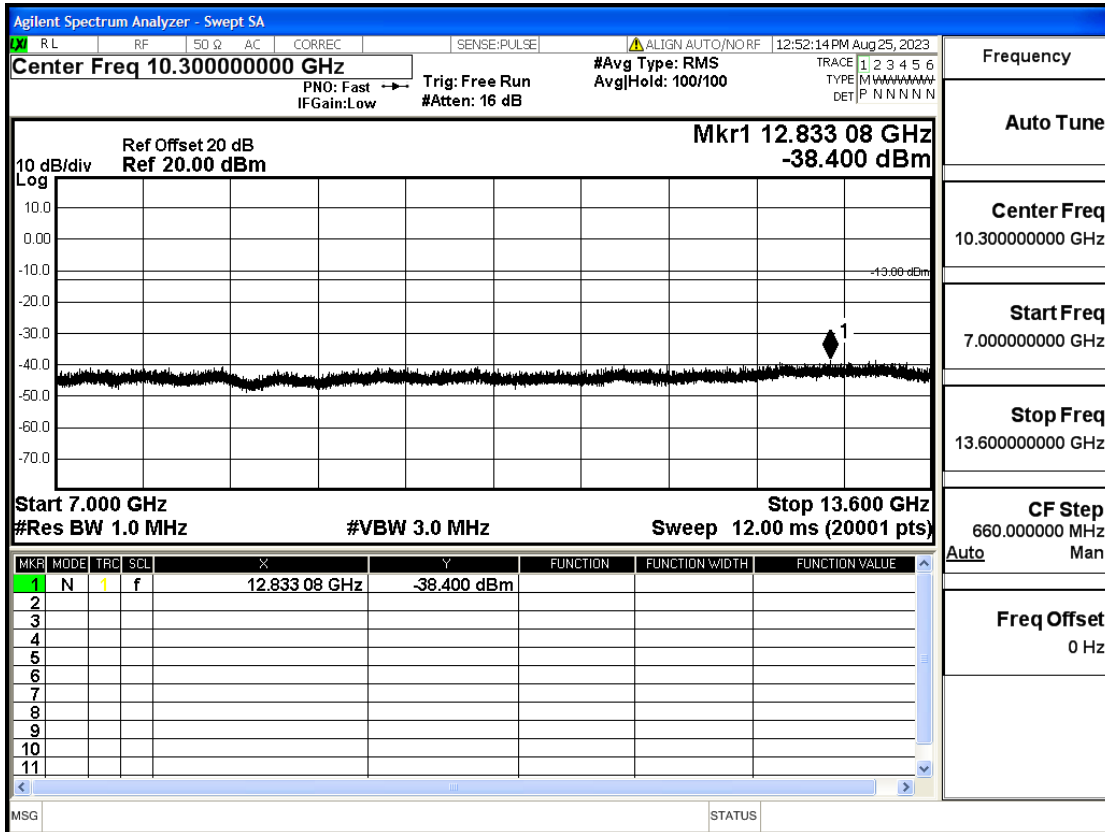

OB4-5-1712.5-QPSK-1#HIGH@7GHz-13.6GHz@Pass