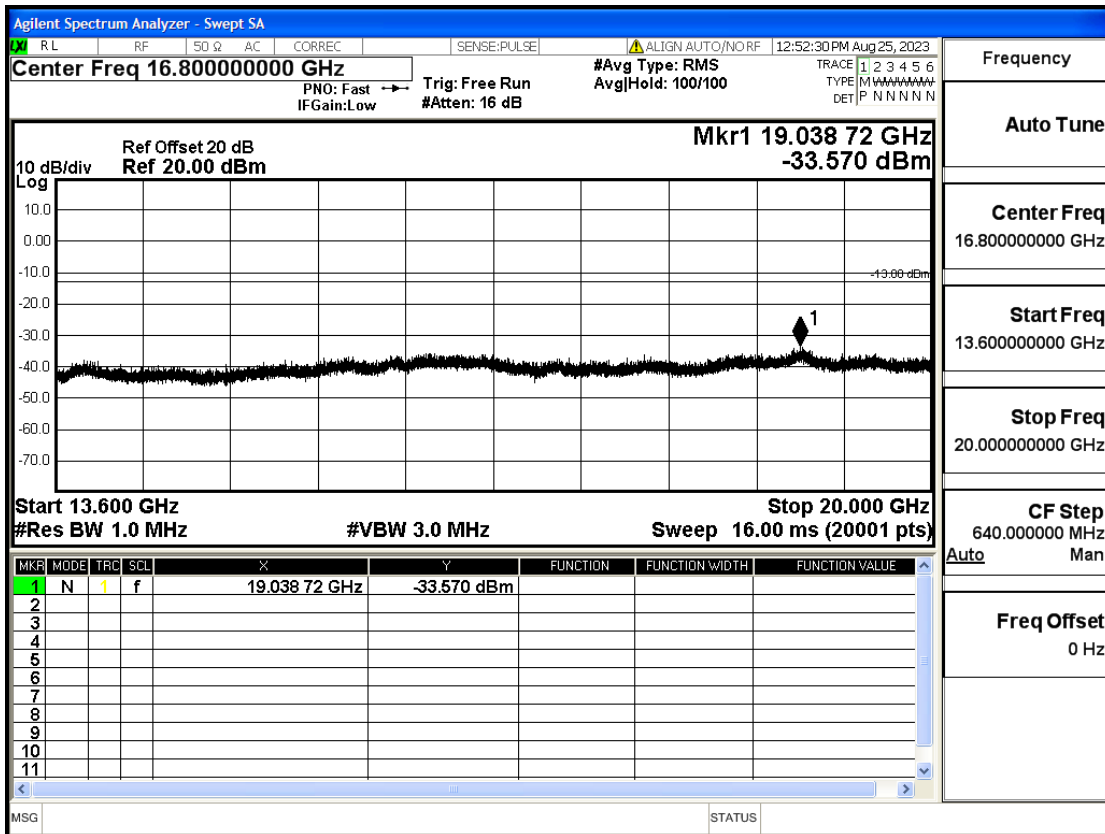

OB4-5-1712.5-QPSK-1#HIGH@13.6GHz-20GHz@Pass