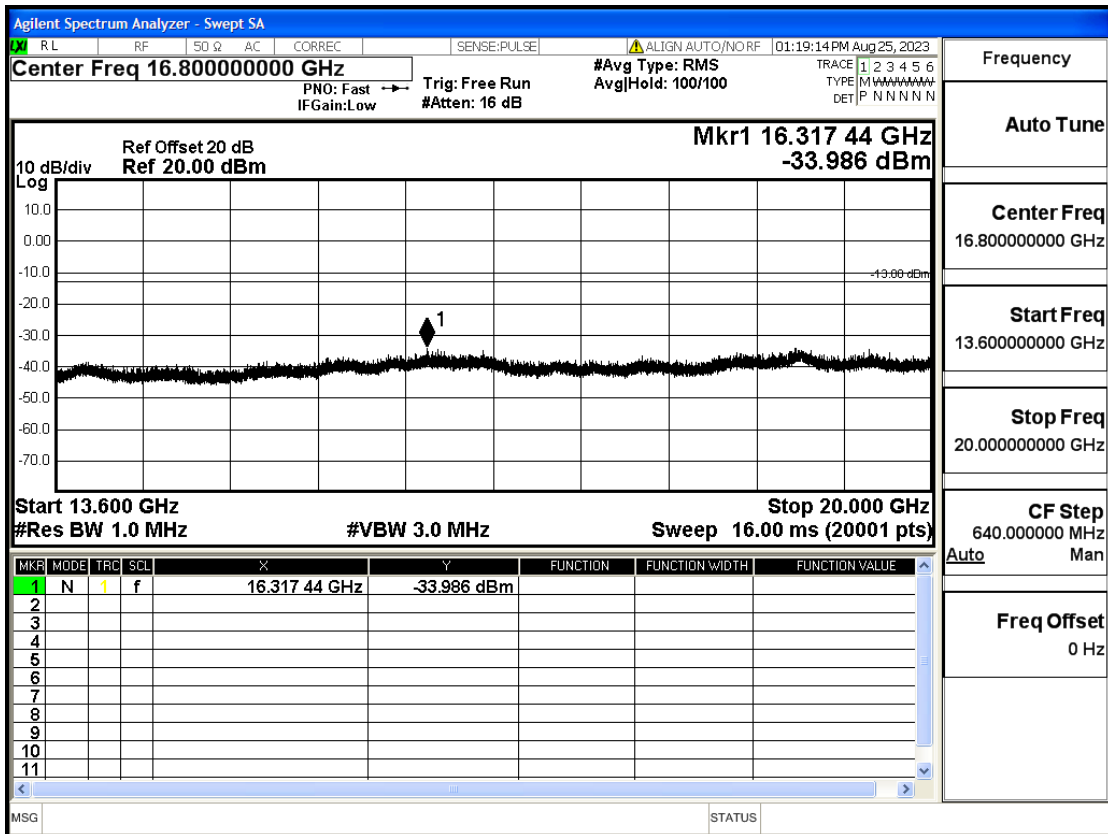

OB4-5-1732.5-QPSK-25#LOW@13.6GHz-20GHz@Pass

OB4-5-1732.5-QPSK-1#LOW@30mHz-1GHz@Pass

OB4-5-1732.5-QPSK-1#LOW@1GHz-7GHz@Pass

OB4-5-1732.5-QPSK-1#LOW@7GHz-13.6GHz@Pass

Frequency
Auto Tune
Center Freq 10.30000000 GHz
Start Freq 7.00000000 GHz
Stop Freq 13.60000000 GHz
CF Step 660.000000 MHz Auto Man
Freq Offset 0 Hz

OB4-5-1732.5-QPSK-1#LOW@13.6GHz-20GHz@Pass

Frequency
Auto Tune
Center Freq 16.80000000 GHz
Start Freq 13.60000000 GHz
Stop Freq 20.00000000 GHz
CF Step 640.000000 MHz Auto Man
Freq Offset 0 Hz

OB4-5-1732.5-QPSK-1#HIGH@7GHz-13.6GHz@Pass