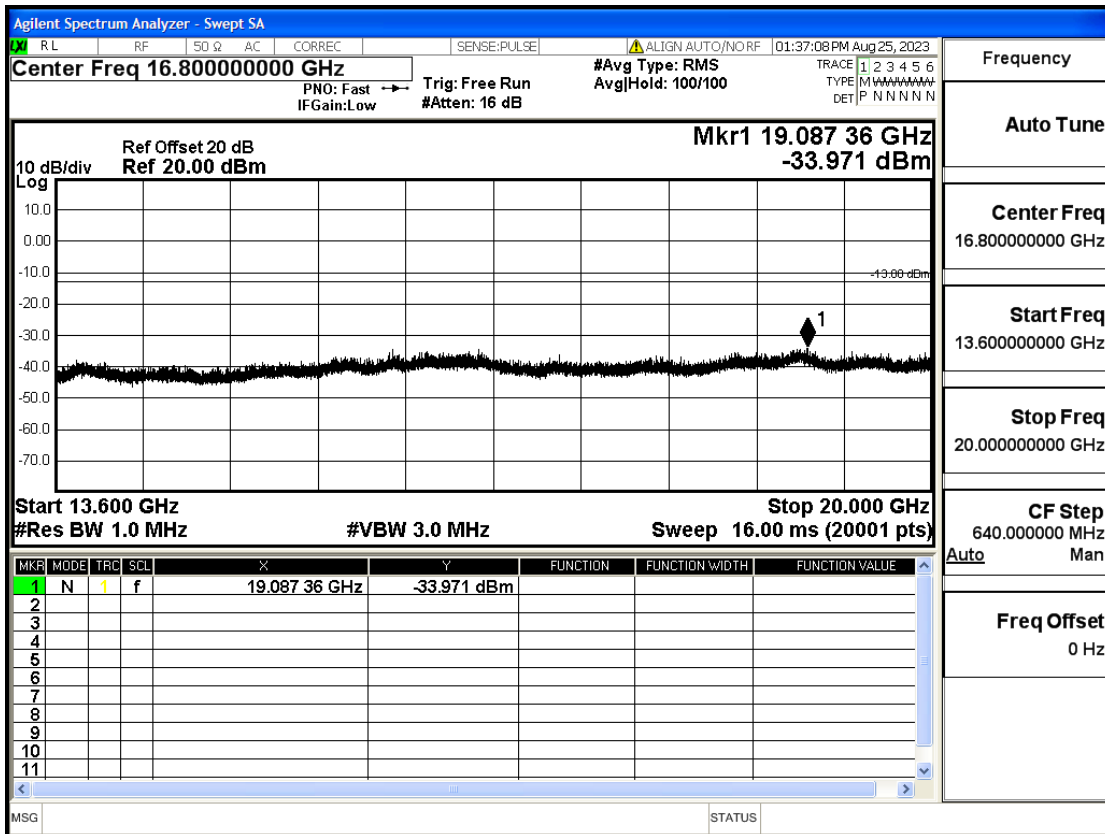

OB4-10-1732.5-QPSK-1#HIGH@13.6GHz-20GHz@Pass