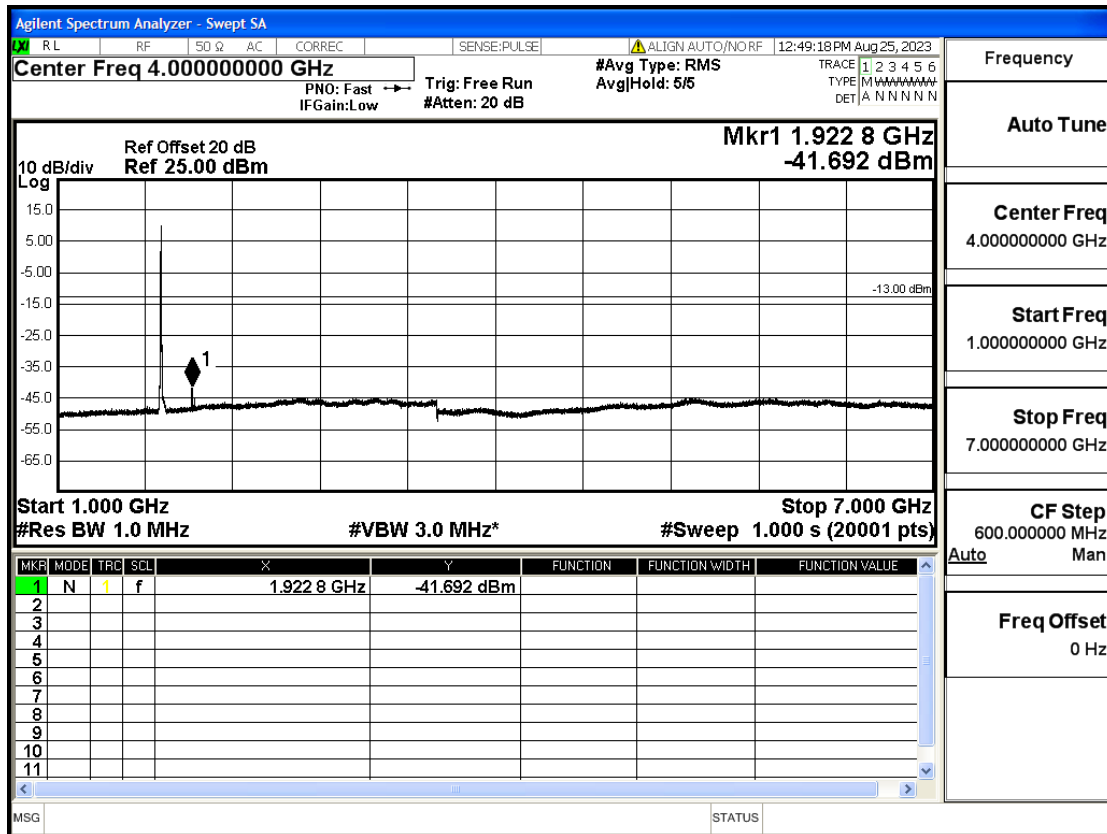

OB4-5-1712.5-QPSK-25#LOW@1GHz-7GHz@Pass