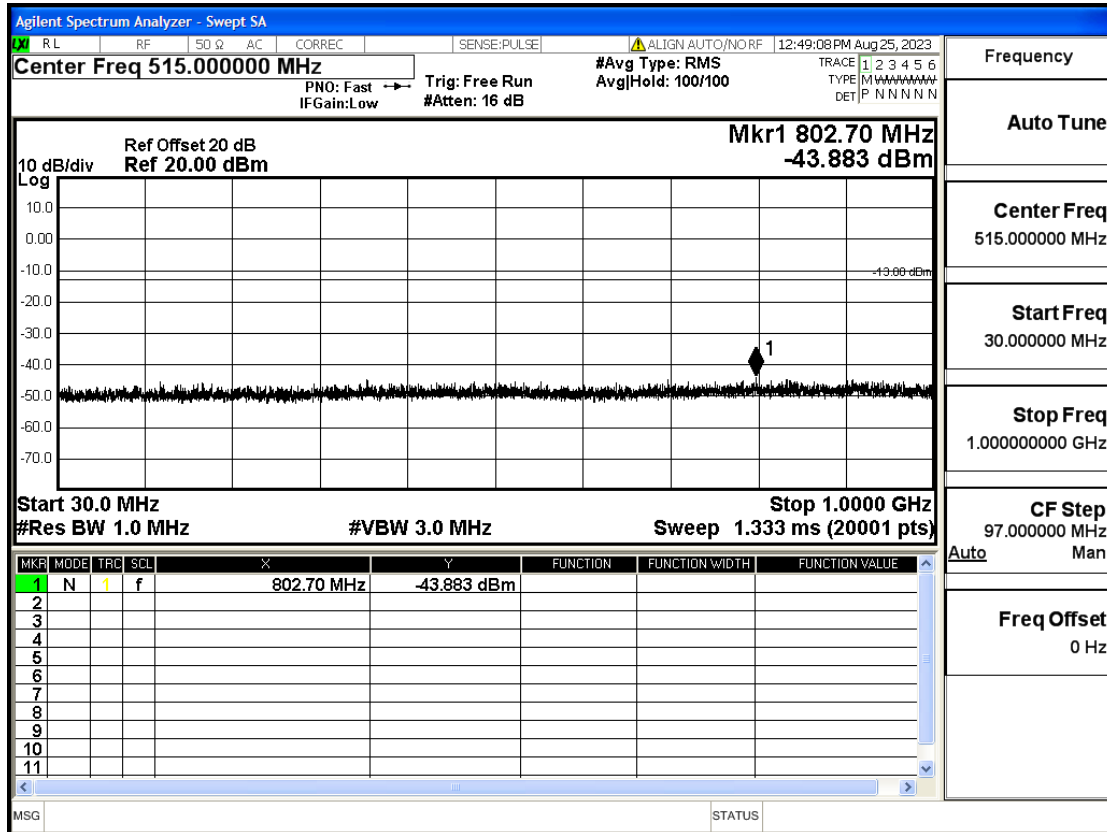

OB4-5-1712.5-QPSK-25#LOW@30mHz-1GHz@Pass