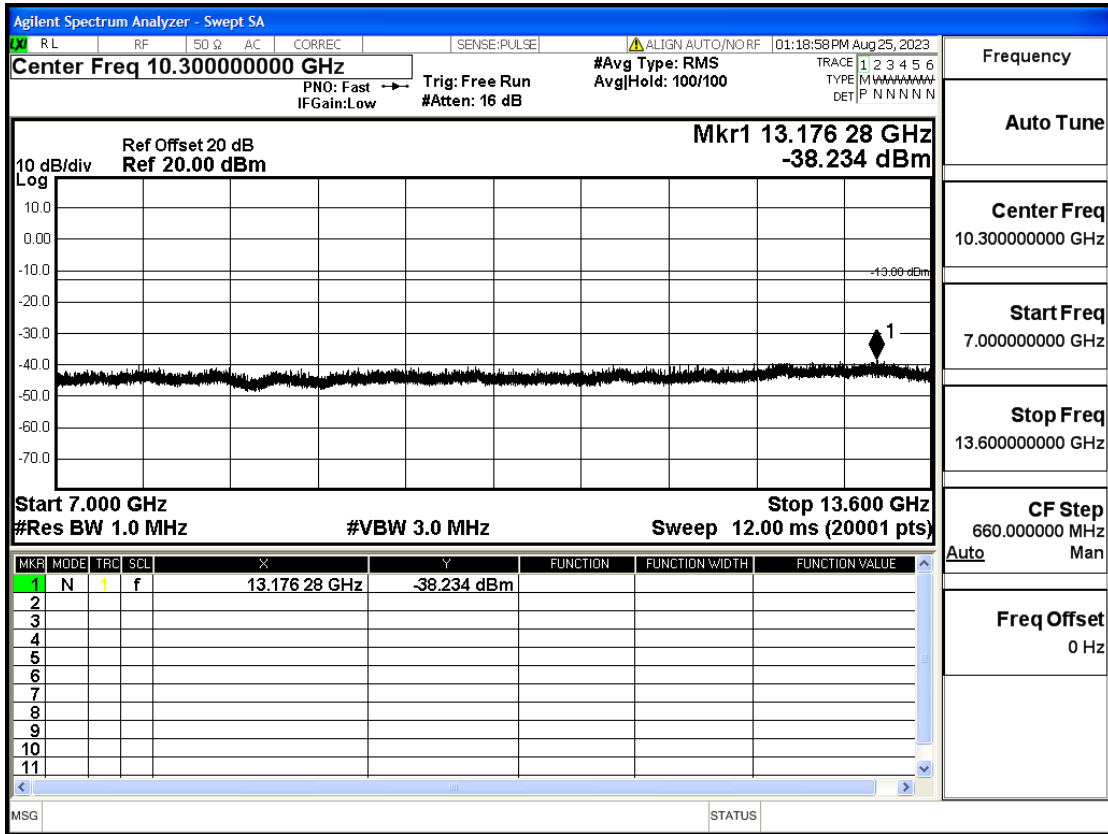

OB4-5-1732.5-QPSK-25#LOW@13.6GHz-20GHz@Pass

OB4-5-1732.5-QPSK-1#LOW@30mHz-1GHz@Pass

OB4-5-1732.5-QPSK-1#LOW@1GHz-7GHz@Pass

OB4-5-1732.5-QPSK-1#LOW@7GHz-13.6GHz@Pass

Frequency
Auto Tune
Center Freq 10.30000000 GHz
Start Freq 7.00000000 GHz
Stop Freq 13.60000000 GHz
CF Step 660.000000 MHz Auto Man
Freq Offset 0 Hz

OB4-5-1732.5-QPSK-1#LOW@13.6GHz-20GHz@Pass

Frequency
Auto Tune
Center Freq 16.80000000 GHz
Start Freq 13.60000000 GHz
Stop Freq 20.00000000 GHz
CF Step 640.000000 MHz Auto Man
Freq Offset 0 Hz

OB4-5-1732.5-QPSK-1#HIGH@7GHz-13.6GHz@Pass