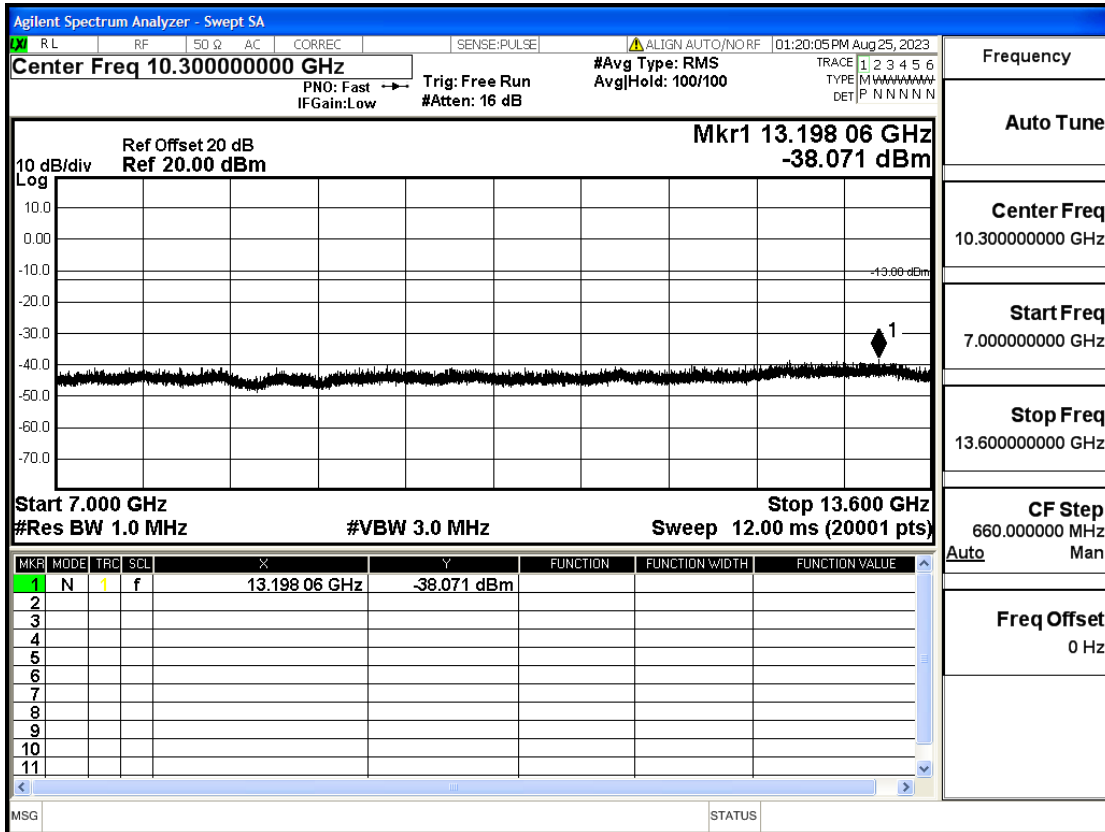

OB4-5-1732.5-QPSK-25#LOW@13.6GHz-20GHz@Pass

OB4-5-1732.5-QPSK-1#LOW@30mHz-1GHz@Pass

OB4-5-1732.5-QPSK-1#LOW@1GHz-7GHz@Pass

OB4-5-1732.5-QPSK-1#LOW@7GHz-13.6GHz@Pass

Frequency
Auto Tune
Center Freq 10.30000000 GHz
Start Freq 7.00000000 GHz
Stop Freq 13.60000000 GHz
CF Step 660.000000 MHz Auto Man
Freq Offset 0 Hz

OB4-5-1732.5-QPSK-1#LOW@13.6GHz-20GHz@Pass

Frequency
Auto Tune
Center Freq 16.80000000 GHz
Start Freq 13.60000000 GHz
Stop Freq 20.00000000 GHz
CF Step 640.000000 MHz Auto Man
Freq Offset 0 Hz

OB4-5-1732.5-QPSK-1#HIGH@7GHz-13.6GHz@Pass