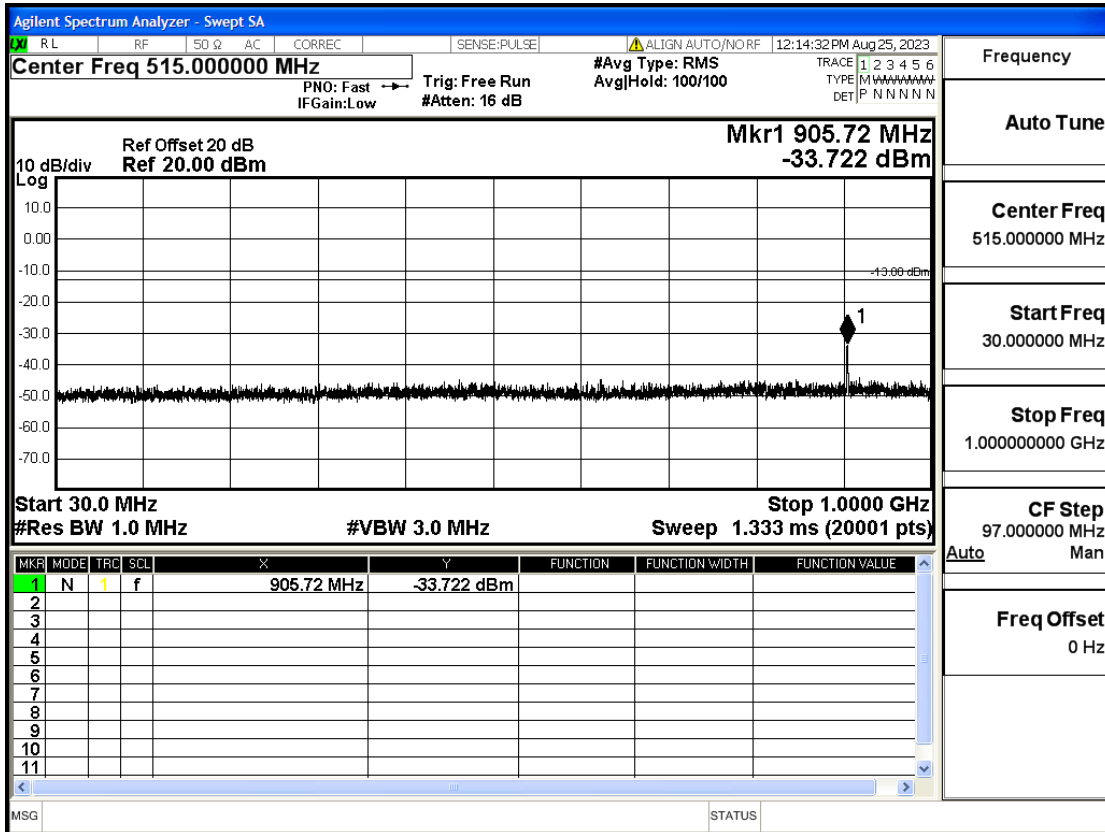

OB4-1.4-1710.7-QPSK-1#LOW@30mHz-1GHz@Pass