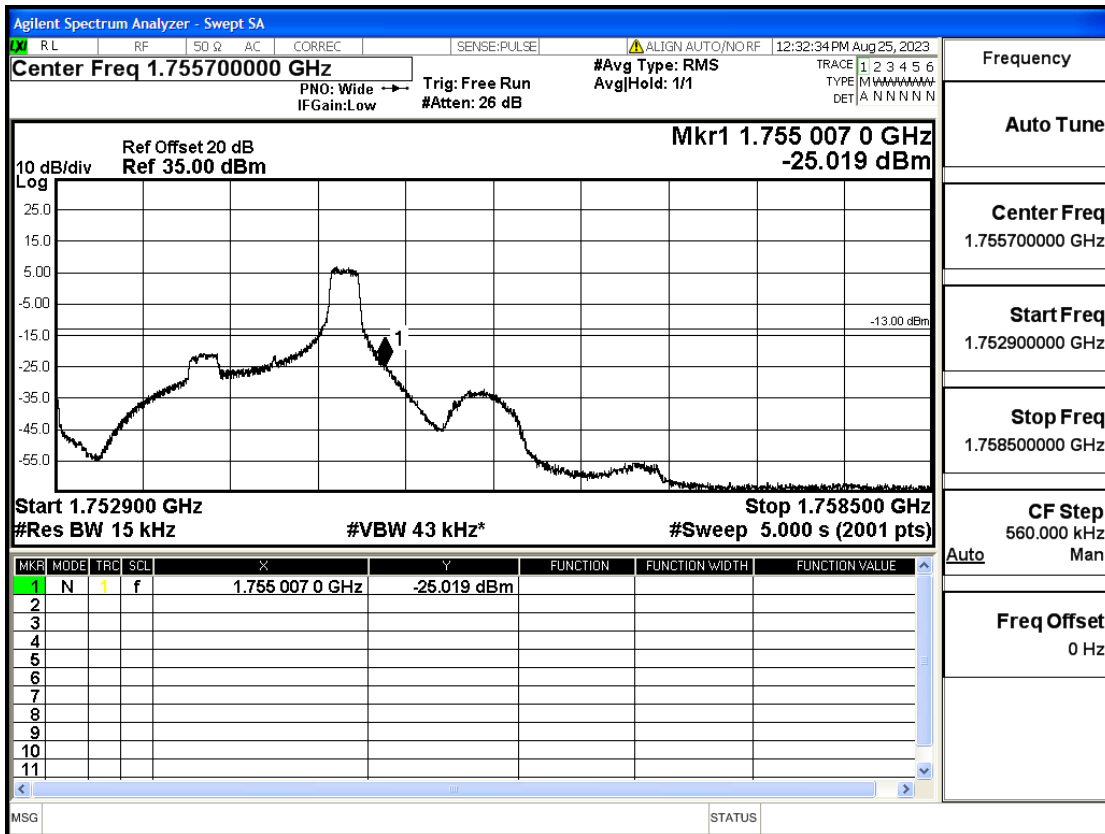

Band4-1.4-1754.3-16QAM-1#HIGH@Pass