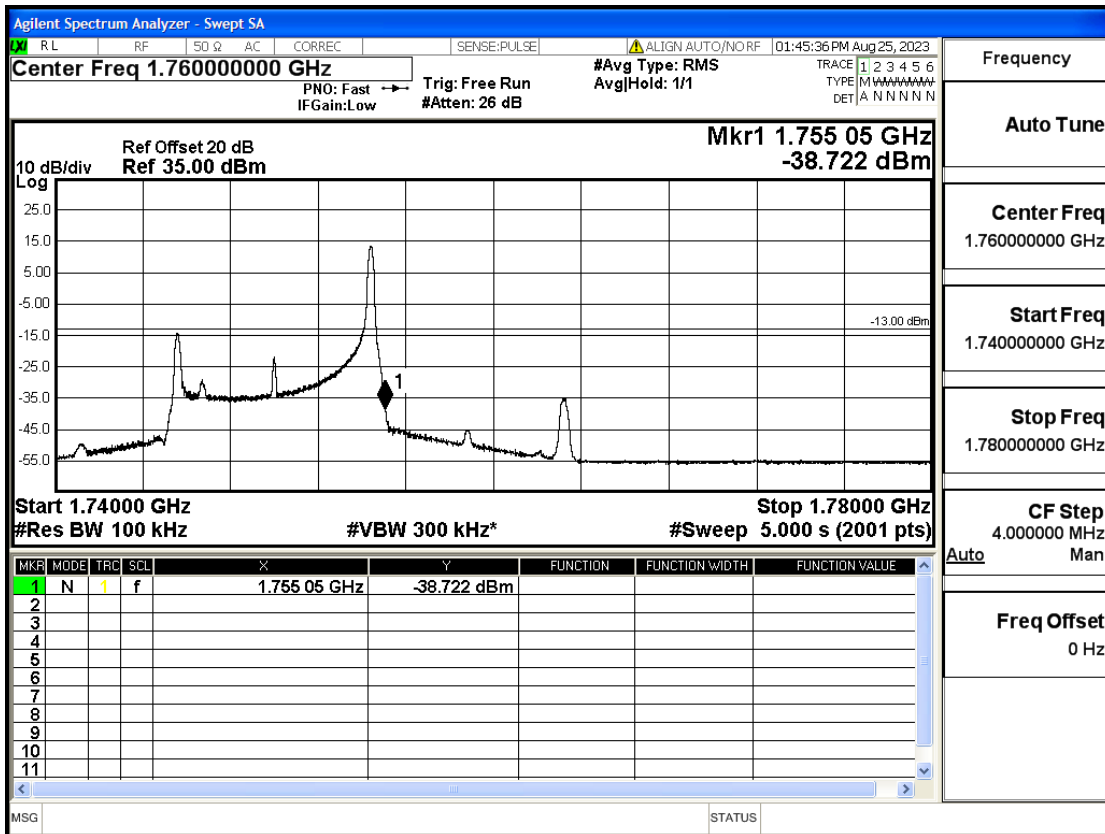

Band4-10-1750-16QAM-1#HIGH@Pass