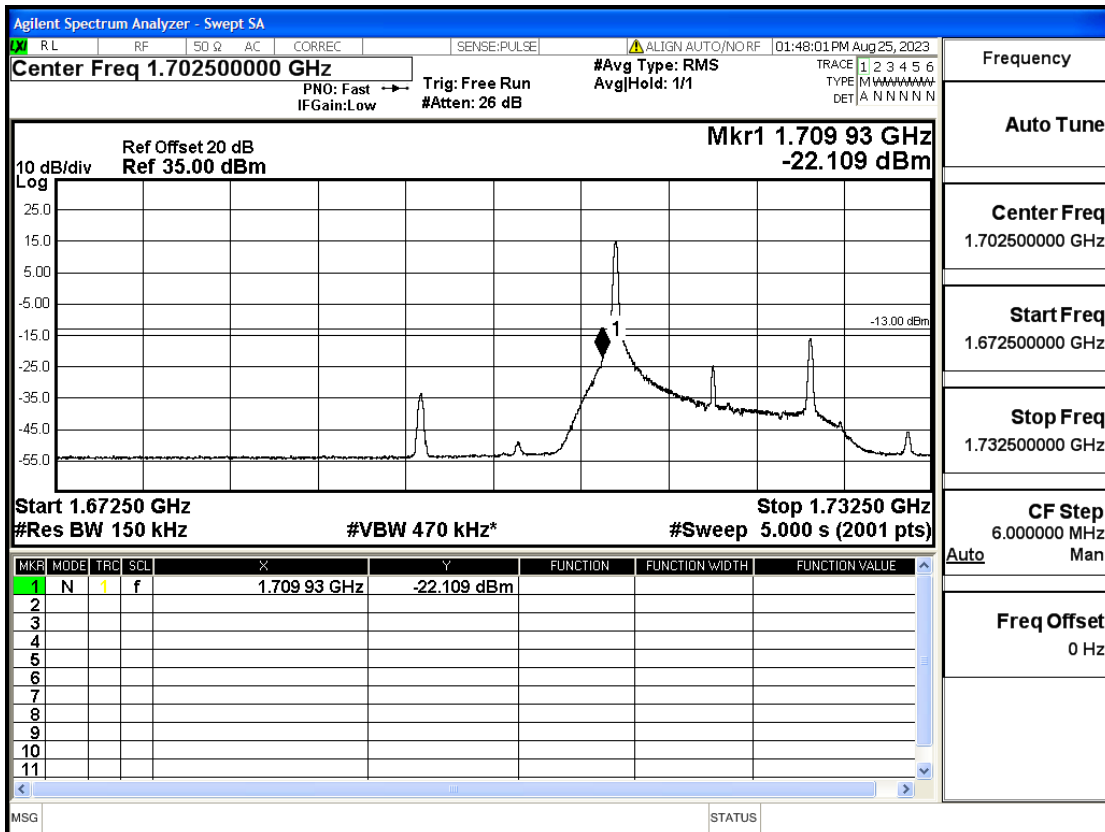

Band4-15-1717.5-QPSK-1#LOW@Pass