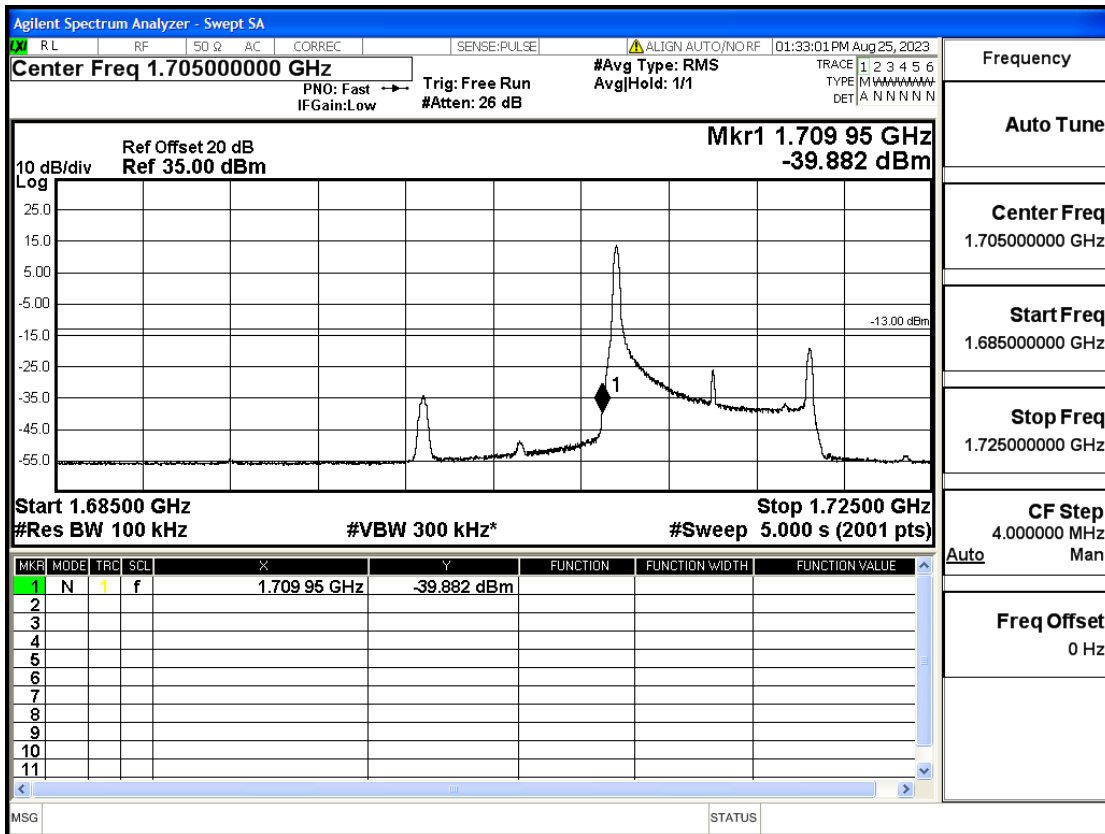

Band4-10-1715-16QAM-1#LOW@Pass