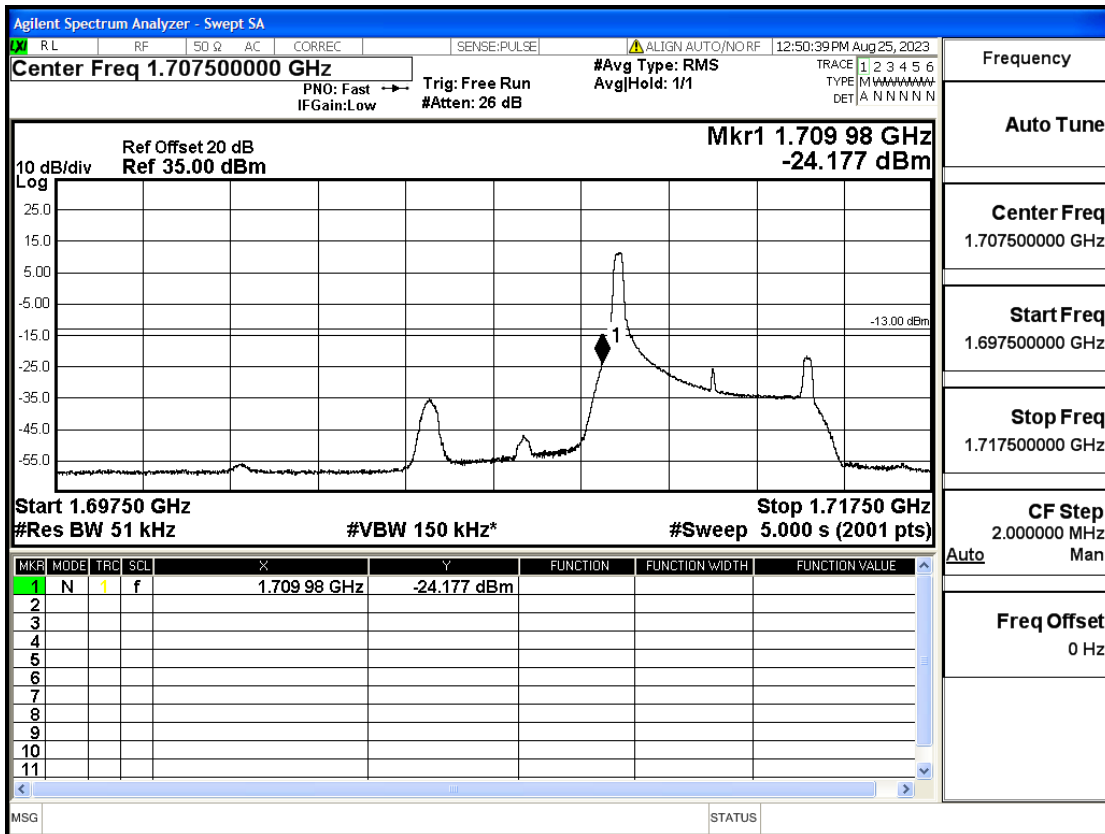

Band4-5-1712.5-QPSK-1#LOW@Pass