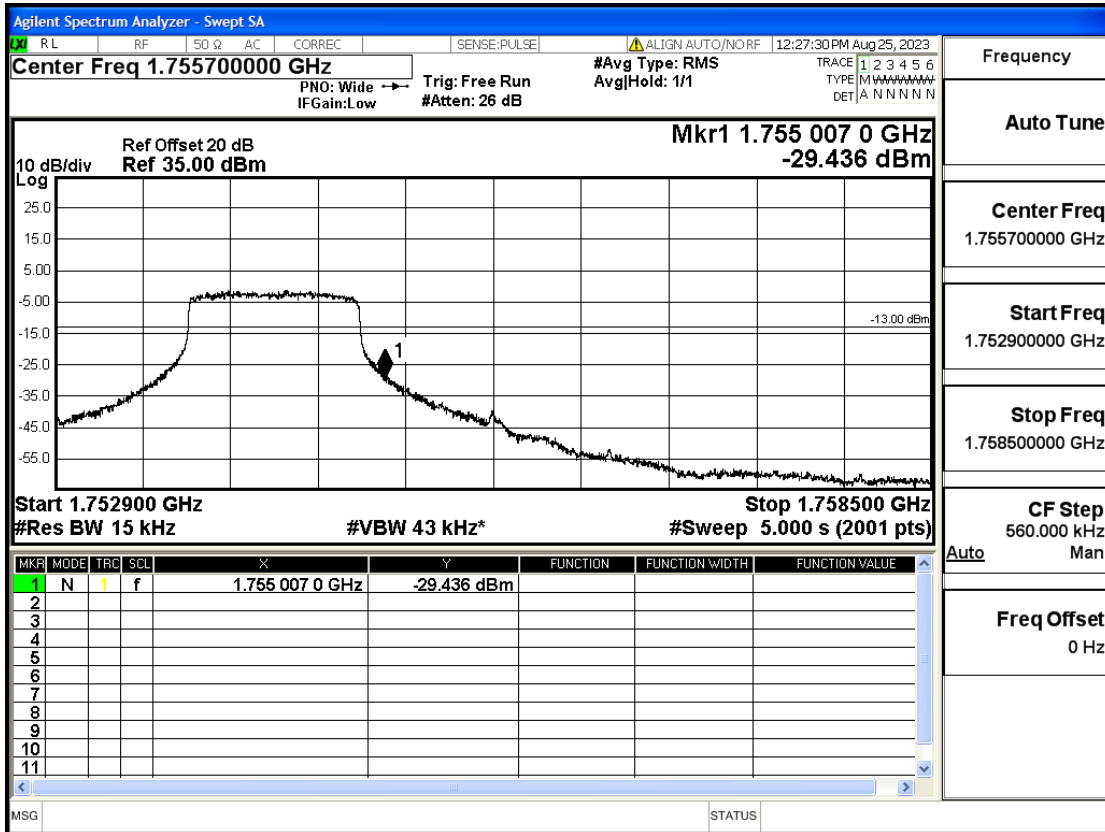

Band4-1.4-1754.3-QPSK-6#LOW@Pass