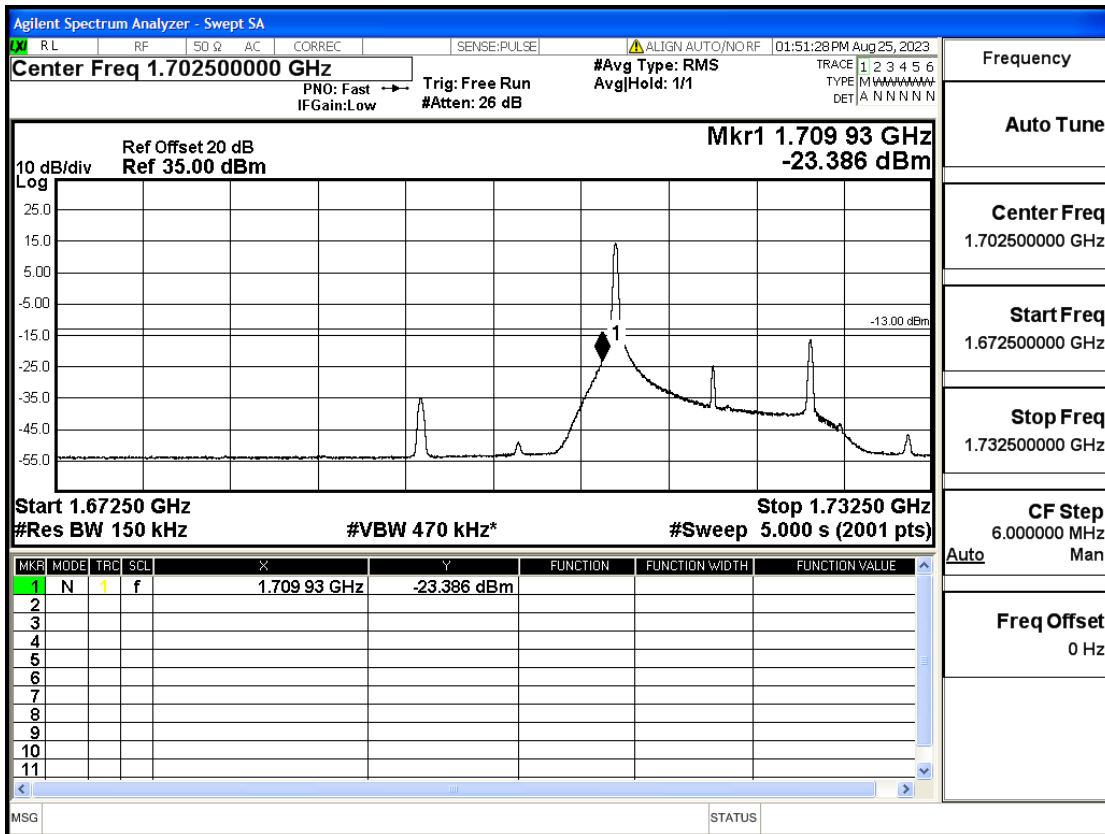

Band4-15-1717.5-16QAM-1#LOW@Pass