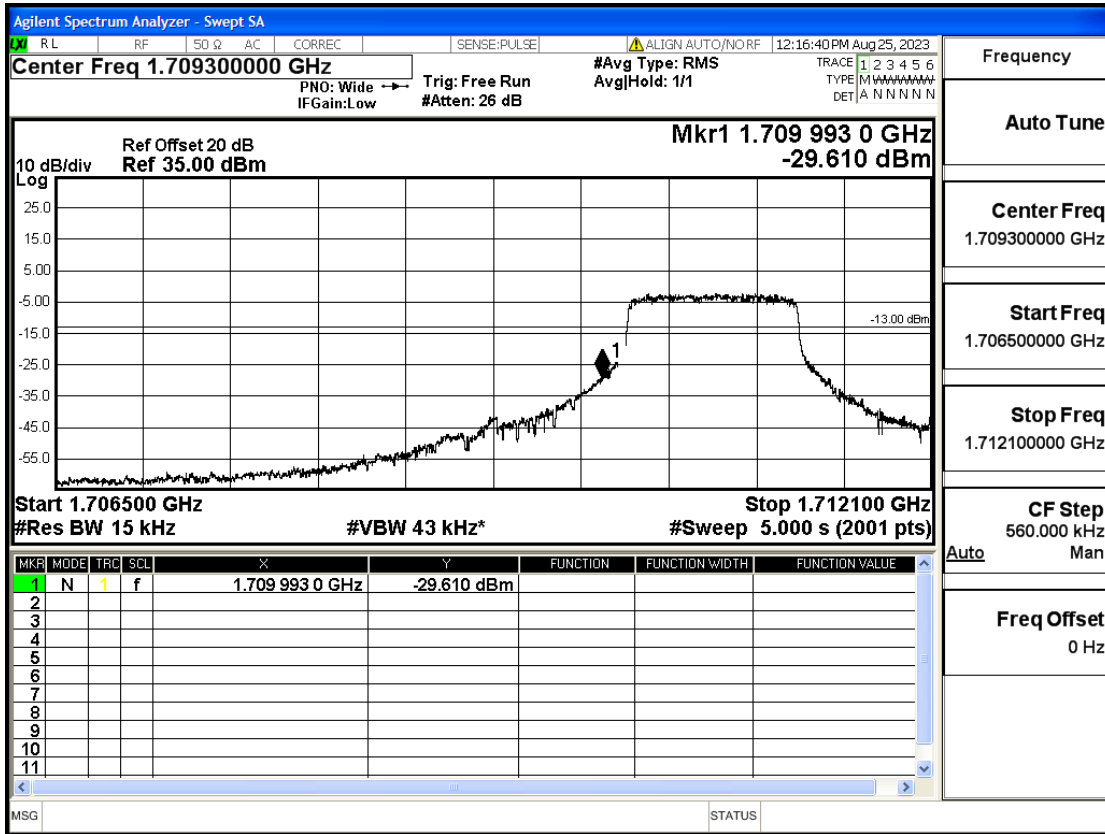

Band4-1.4-1710.7-16QAM-6#LOW@Pass