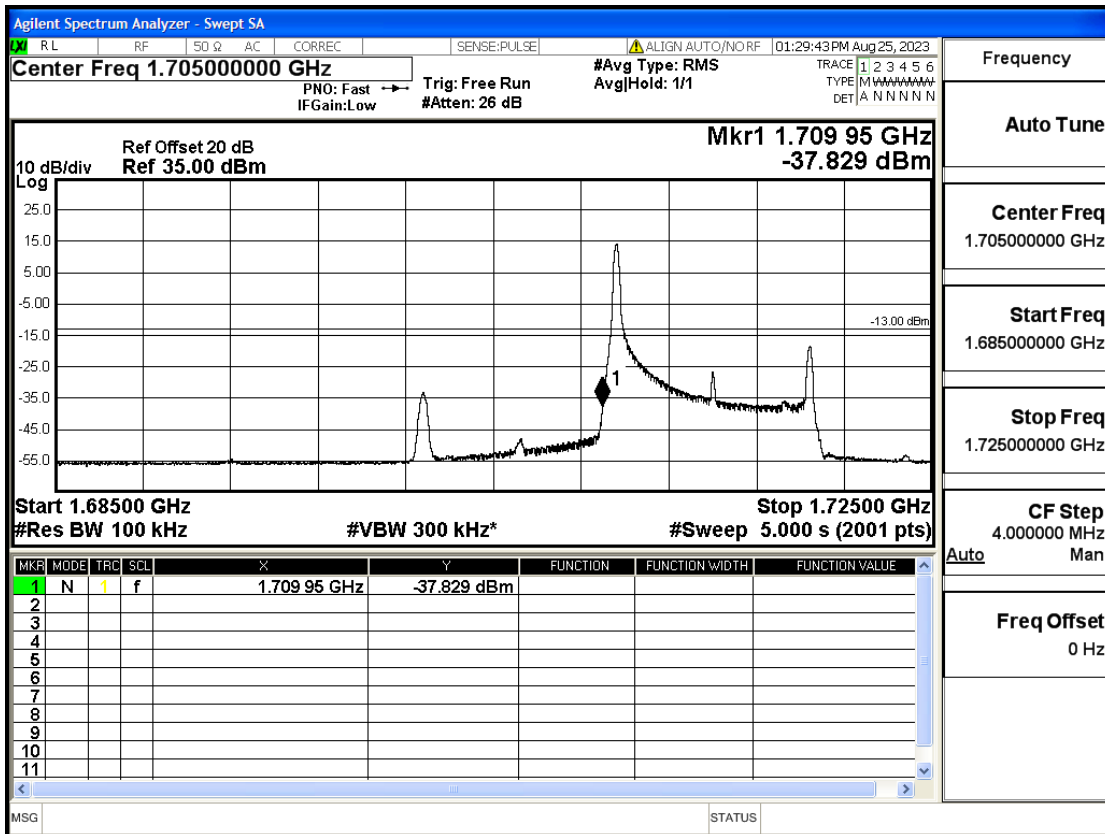

Band4-10-1715-QPSK-1#LOW@Pass