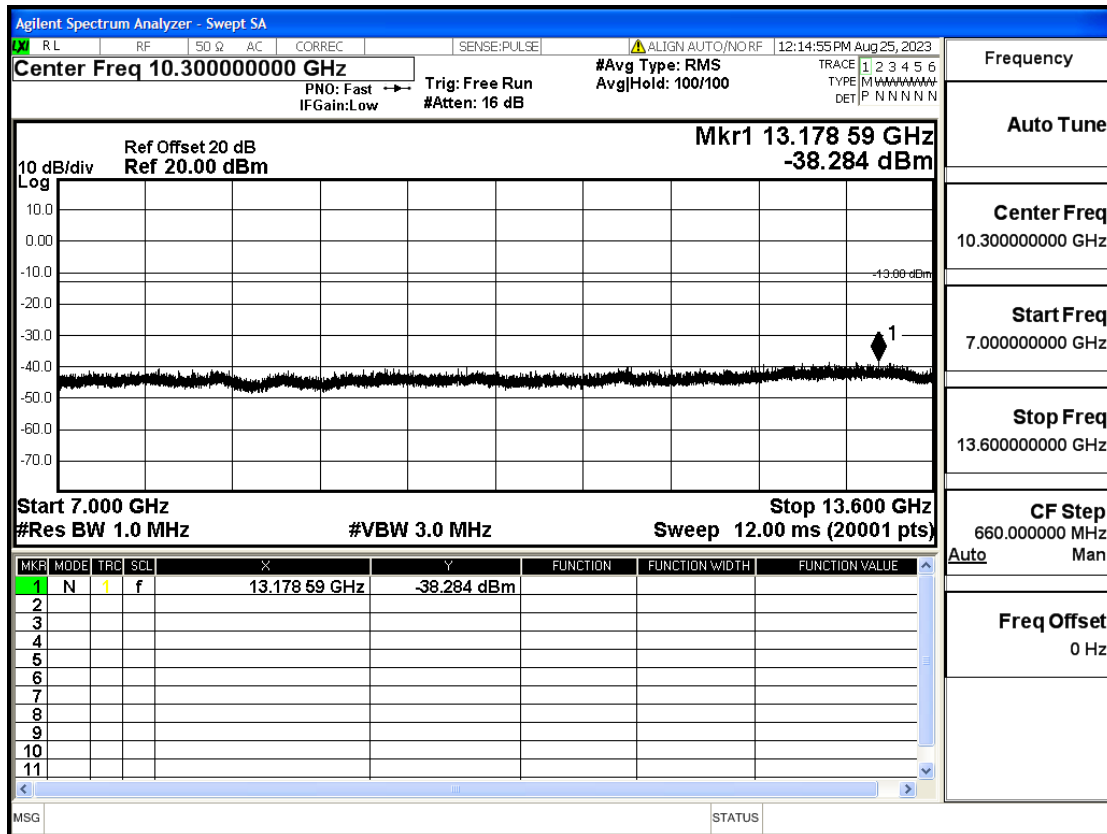

OB4-1.4-1710.7-QPSK-1#LOW@7GHz-13.6GHz@Pass