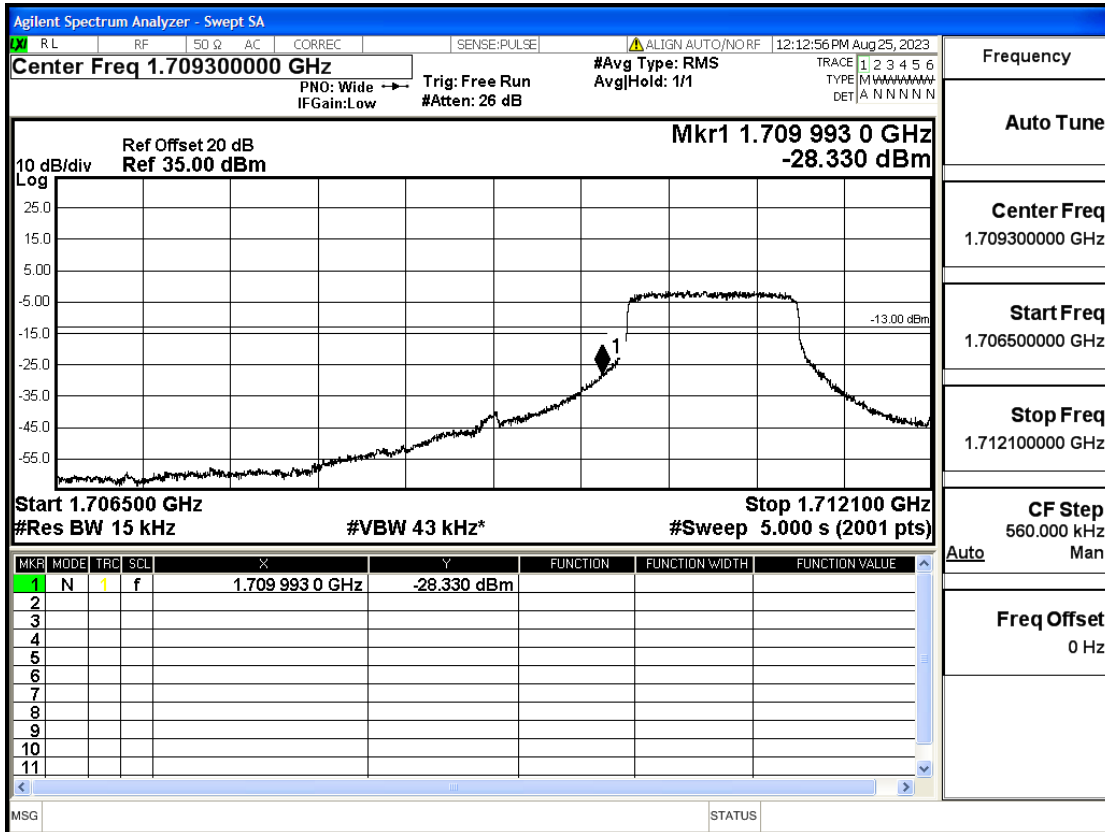

Band4-1.4-1710.7-QPSK-6#LOW@Pass