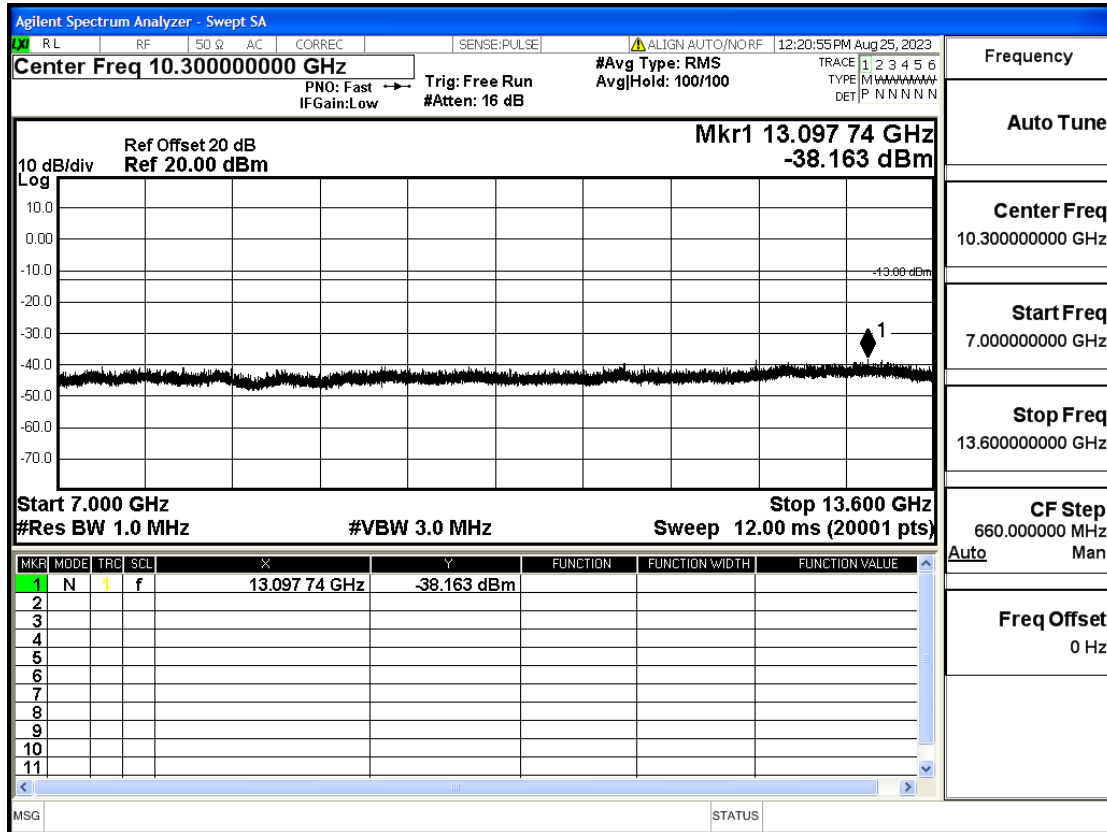

OB4-1.4-1732.5-QPSK-1#HIGH@7GHz-13.6GHz@Pass