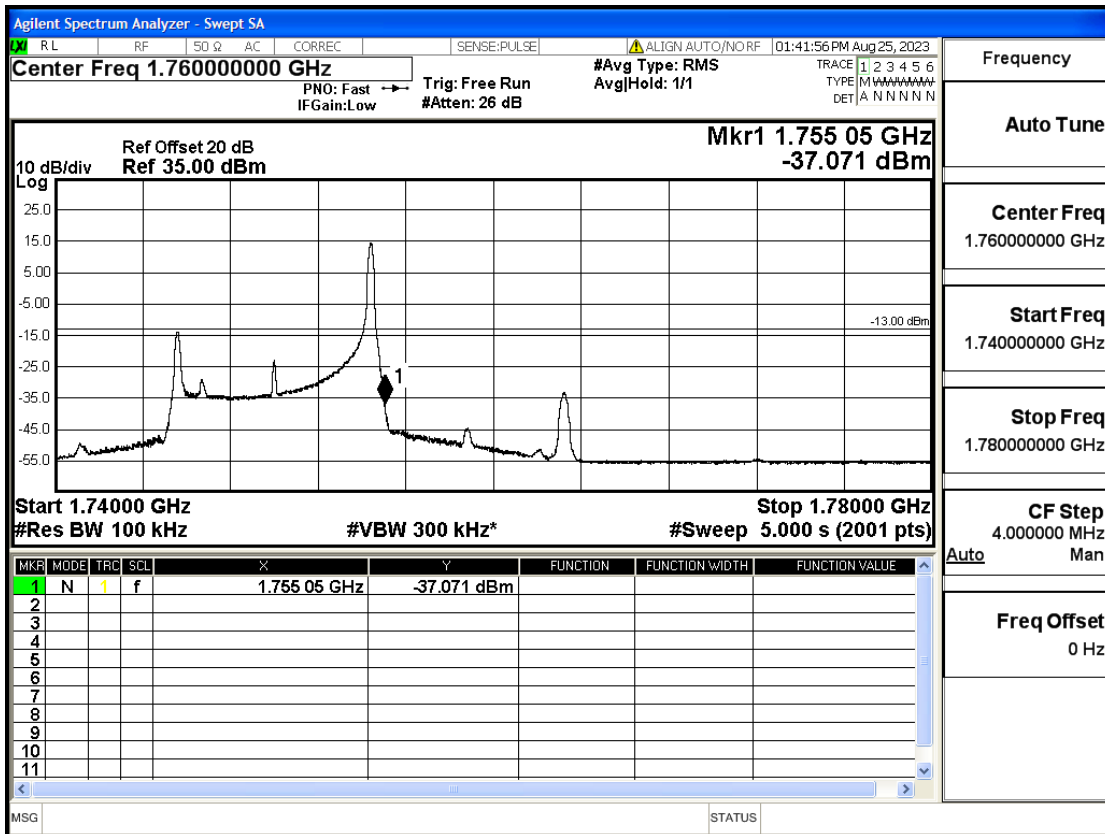

Band4-10-1750-QPSK-1#HIGH@Pass