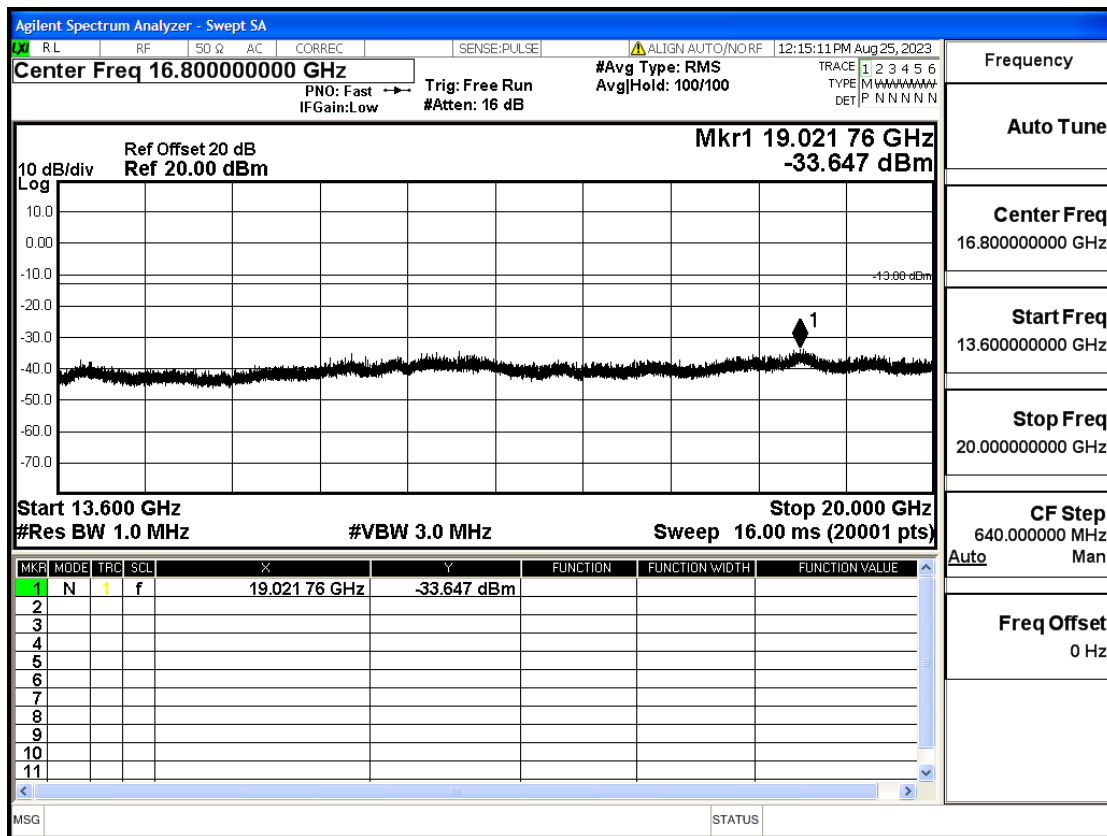

OB4-1.4-1710.7-QPSK-1#LOW@13.6GHz-20GHz@Pass