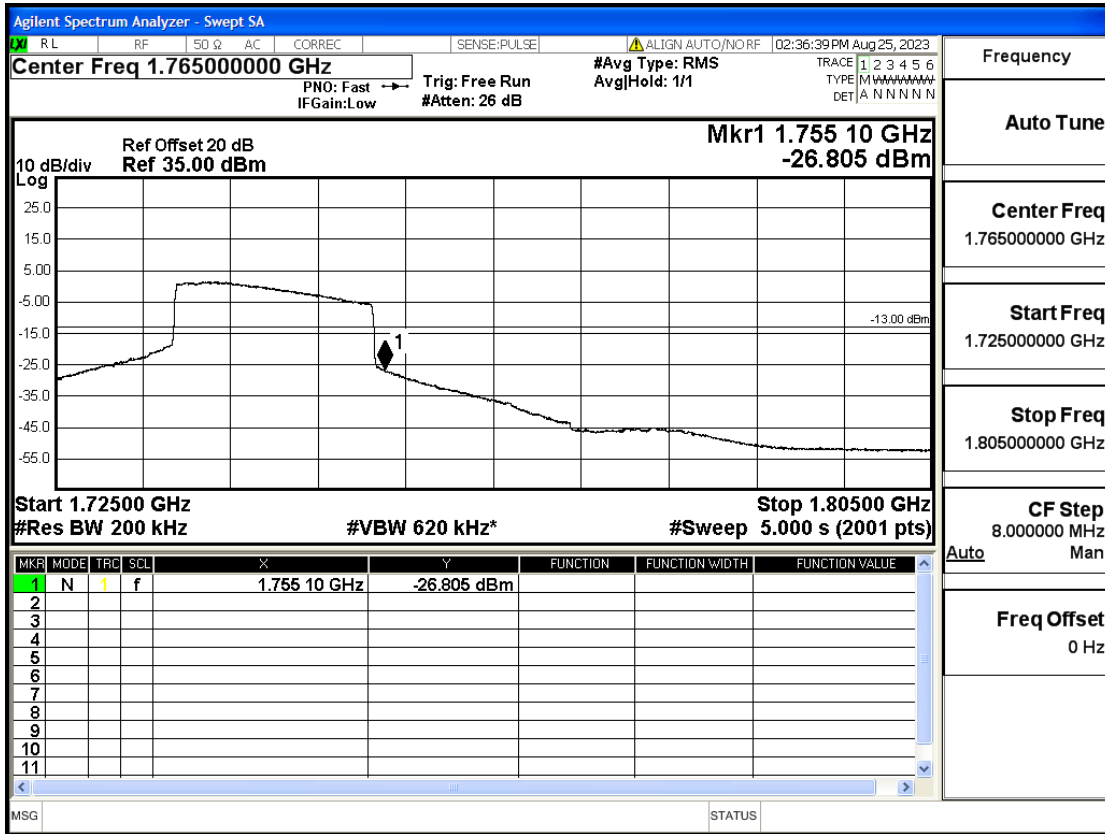

Band4-20-1745-QPSK-100#LOW@Pass