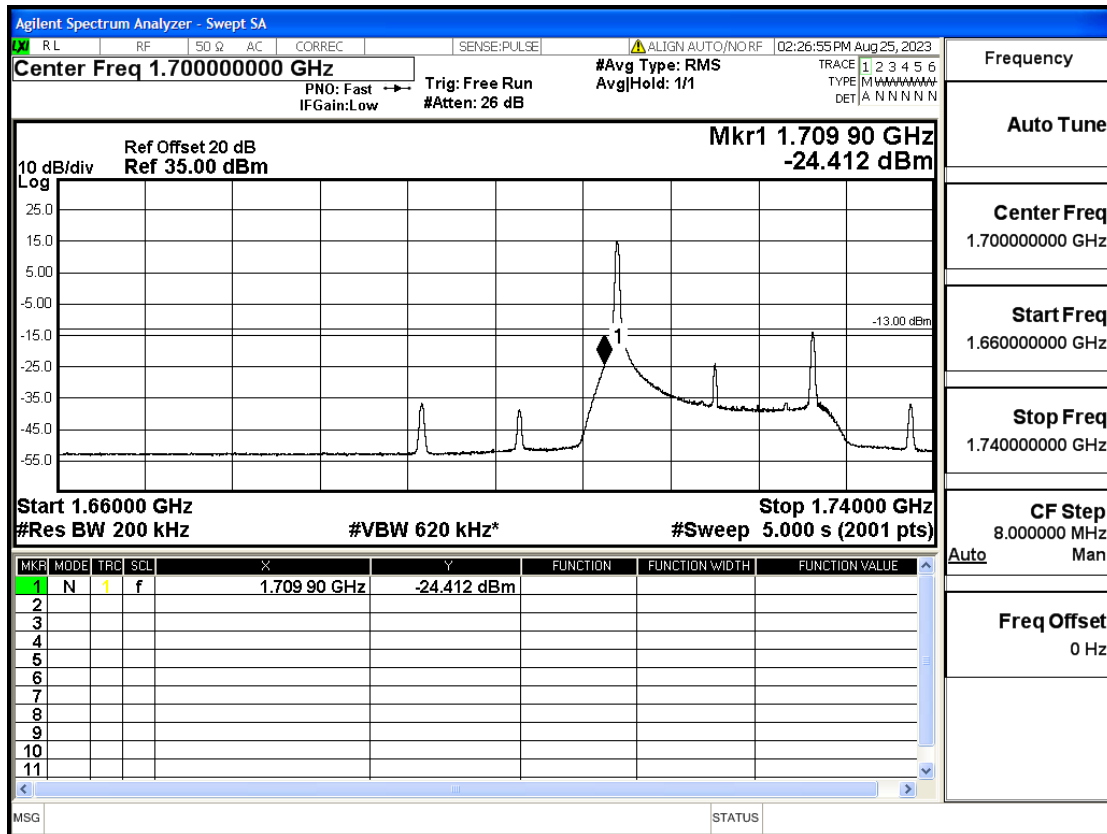

Band4-20-1720-16QAM-1#LOW@Pass