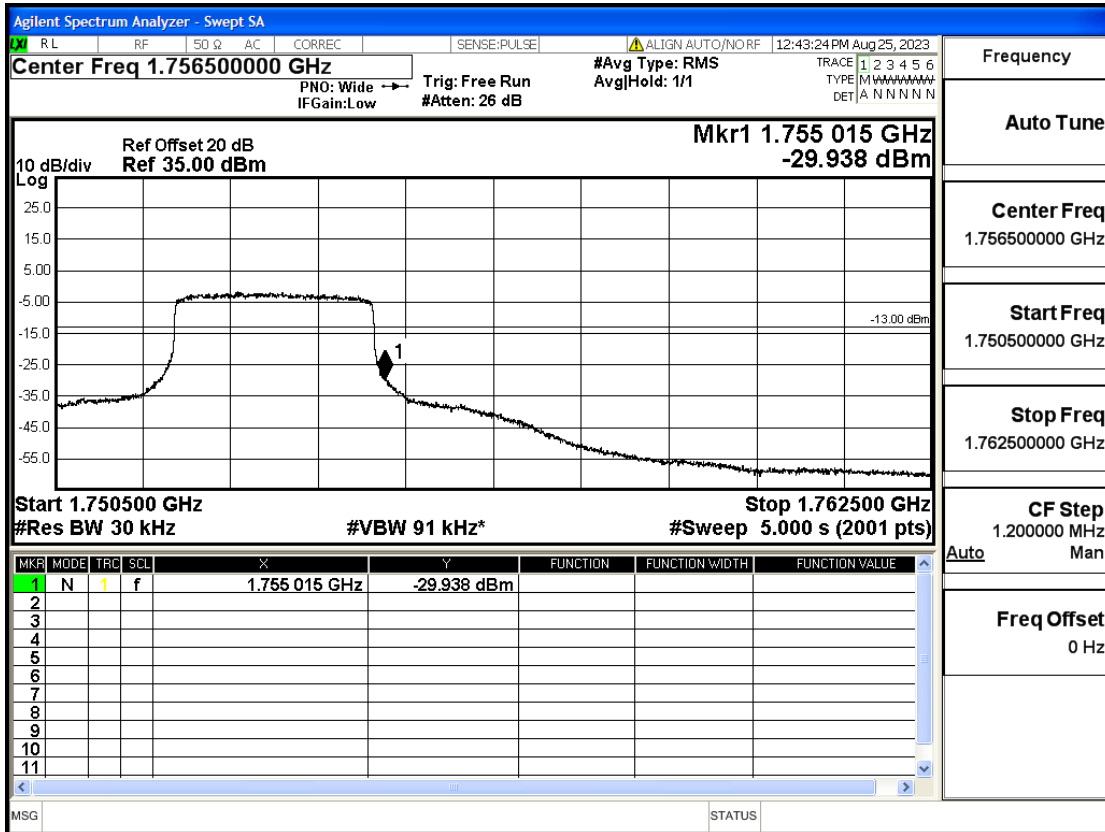

Band4-3-1753.5-QPSK-15#LOW@Pass