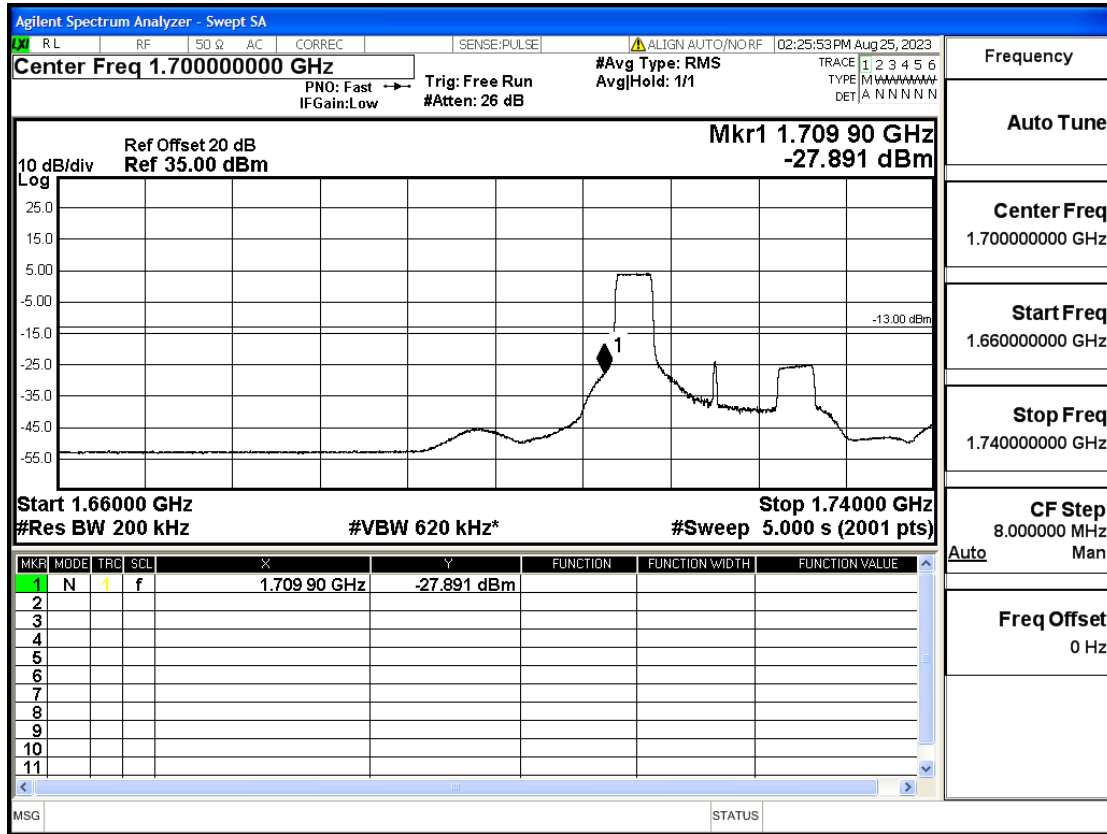

Band4-20-1720-16QAM-18#LOW@Pass