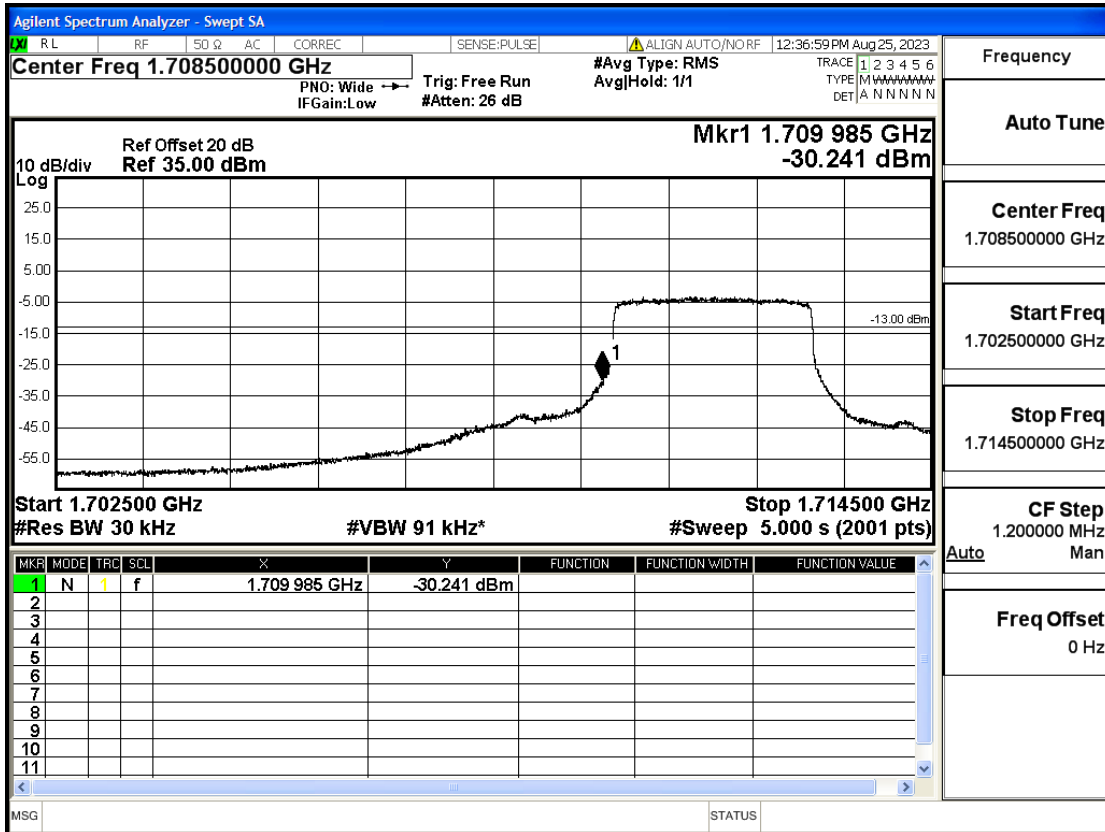

Band4-3-1711.5-16QAM-15#LOW@Pass