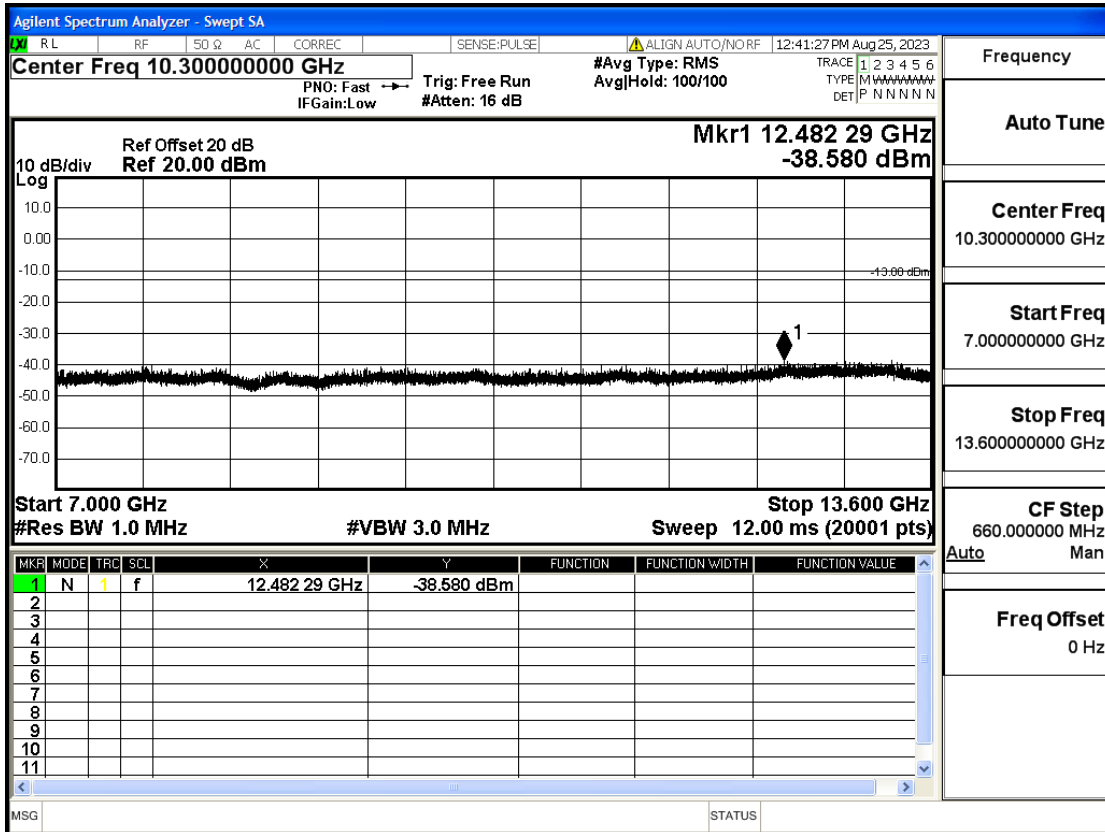

OB4-3-1732.5-QPSK-1#HIGH@7GHz-13.6GHz@Pass