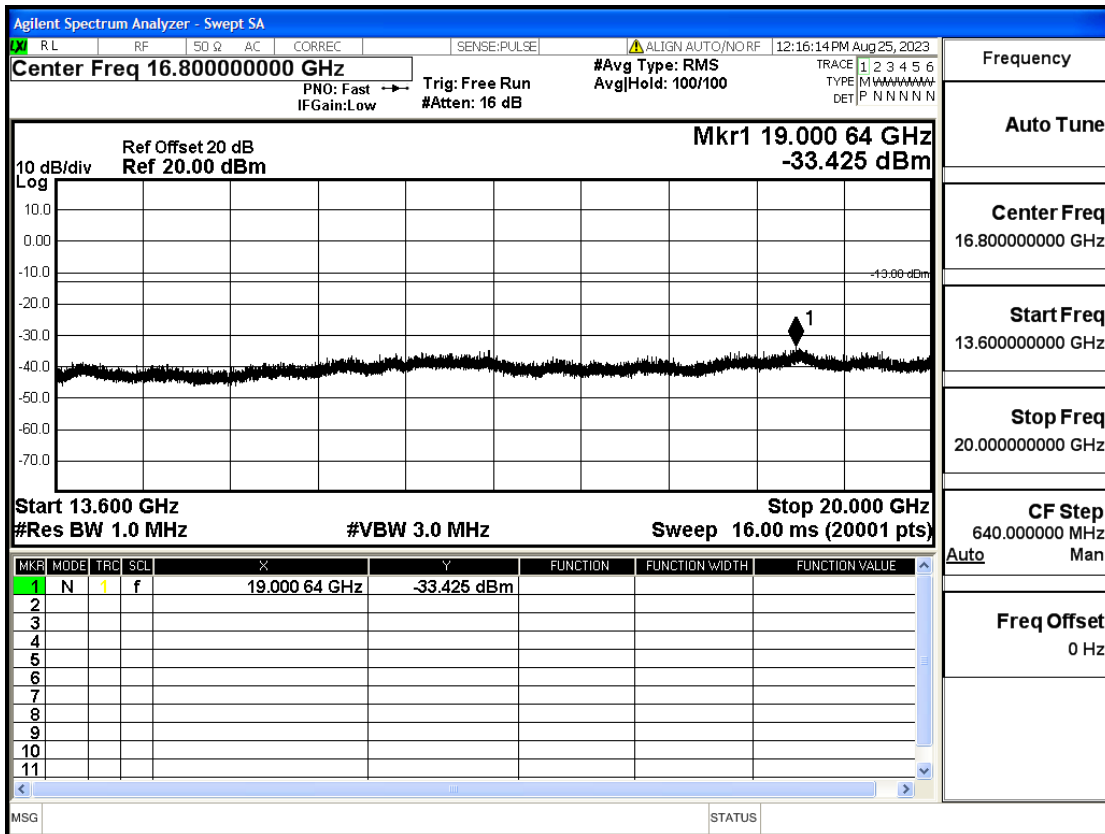

OB4-1.4-1710.7-QPSK-1#HIGH@13.6GHz-20GHz@Pass