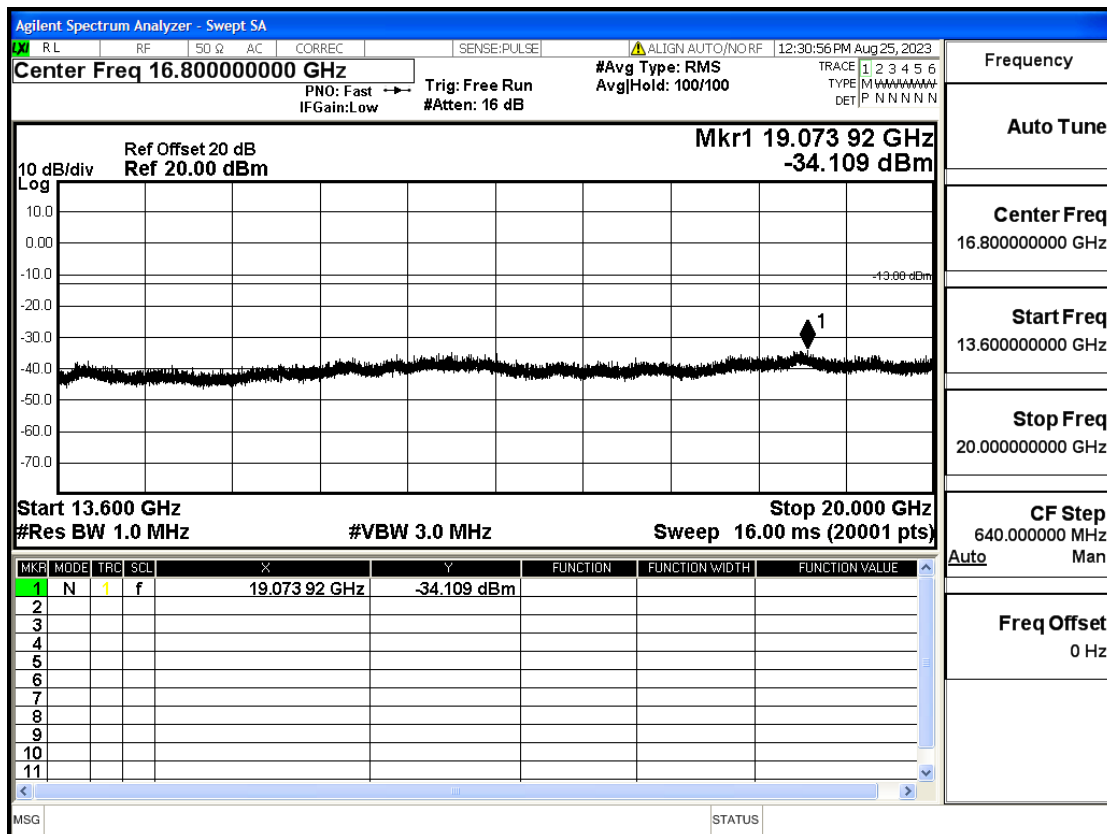

OB4-1.4-1754.3-QPSK-6#LOW@13.6GHz-20GHz@Pass

OB4-1.4-1754.3-QPSK-1#HIGH@30mHz-1GHz@Pass

OB4-1.4-1754.3-QPSK-1#HIGH@1GHz-7GHz@Pass

OB4-1.4-1754.3-QPSK-1#HIGH@7GHz-13.6GHz@Pass

OB4-1.4-1754.3-QPSK-1#HIGH@13.6GHz-20GHz@Pass