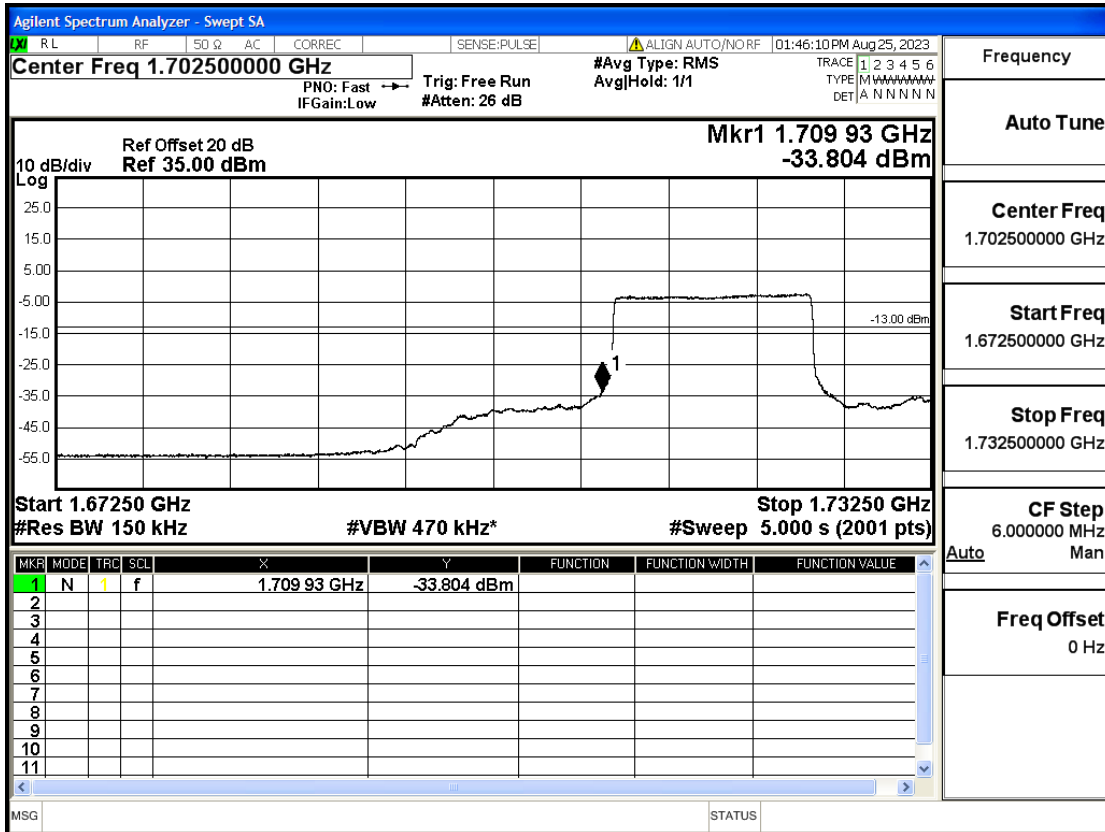

Band4-15-1717.5-QPSK-75#LOW@Pass