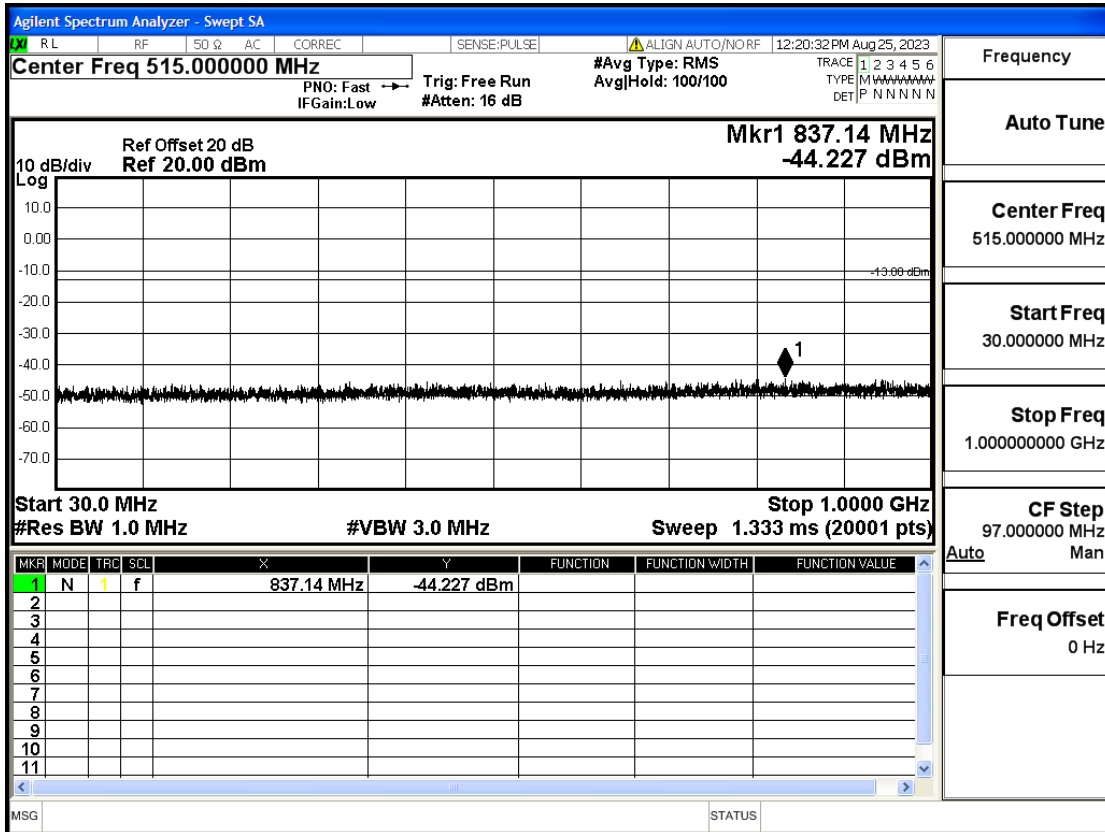

OB4-1.4-1732.5-QPSK-1#HIGH@30mHz-1GHz@Pass