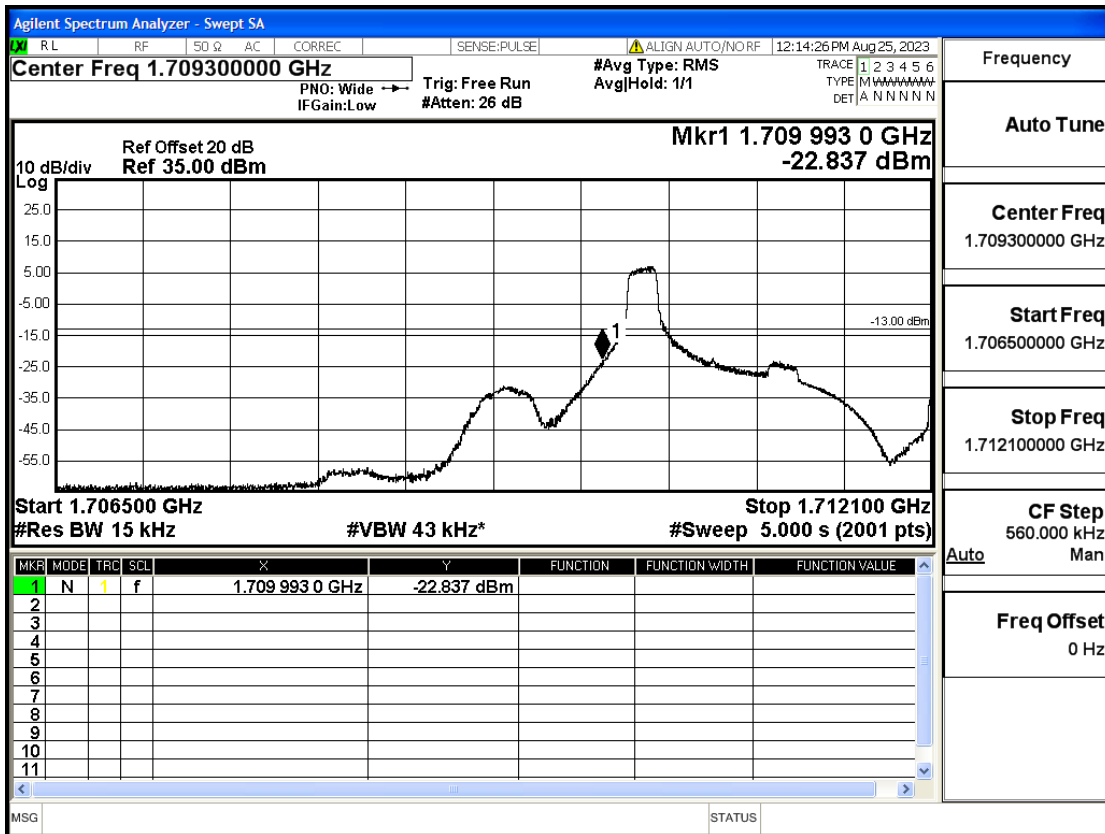

Band4-1.4-1710.7-QPSK-1#LOW@Pass