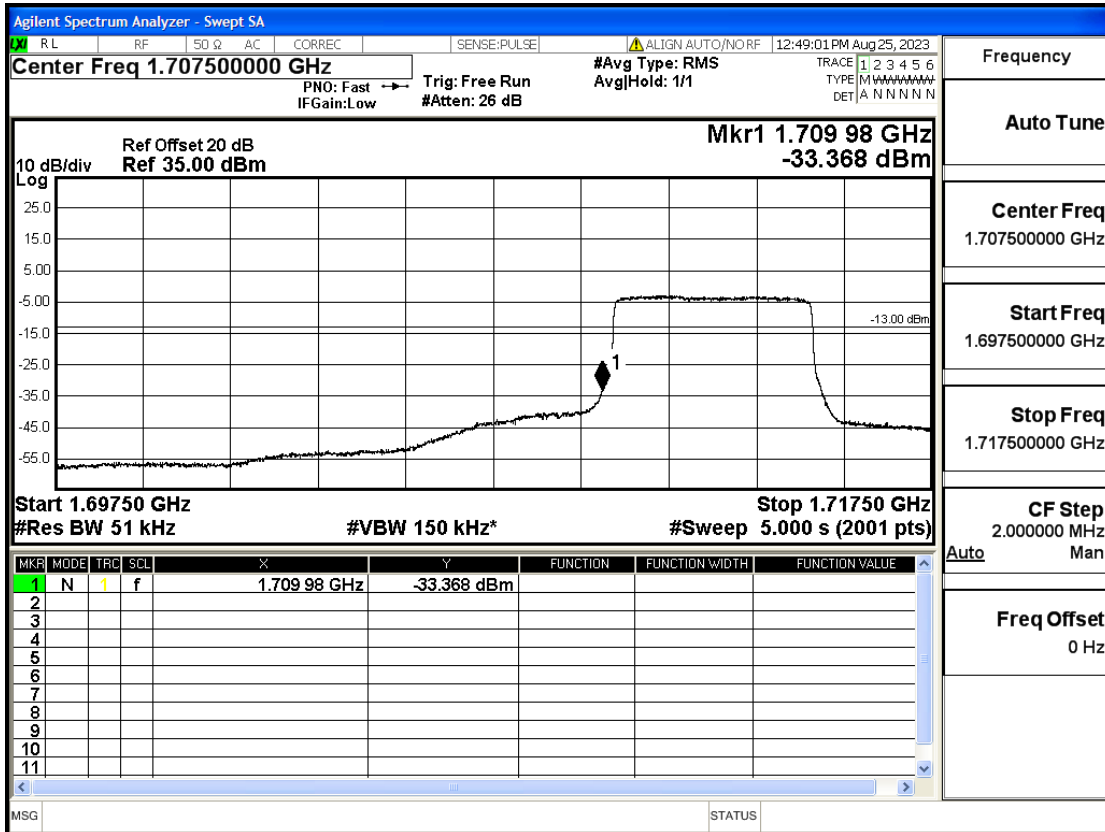

Band4-5-1712.5-QPSK-25#LOW@Pass