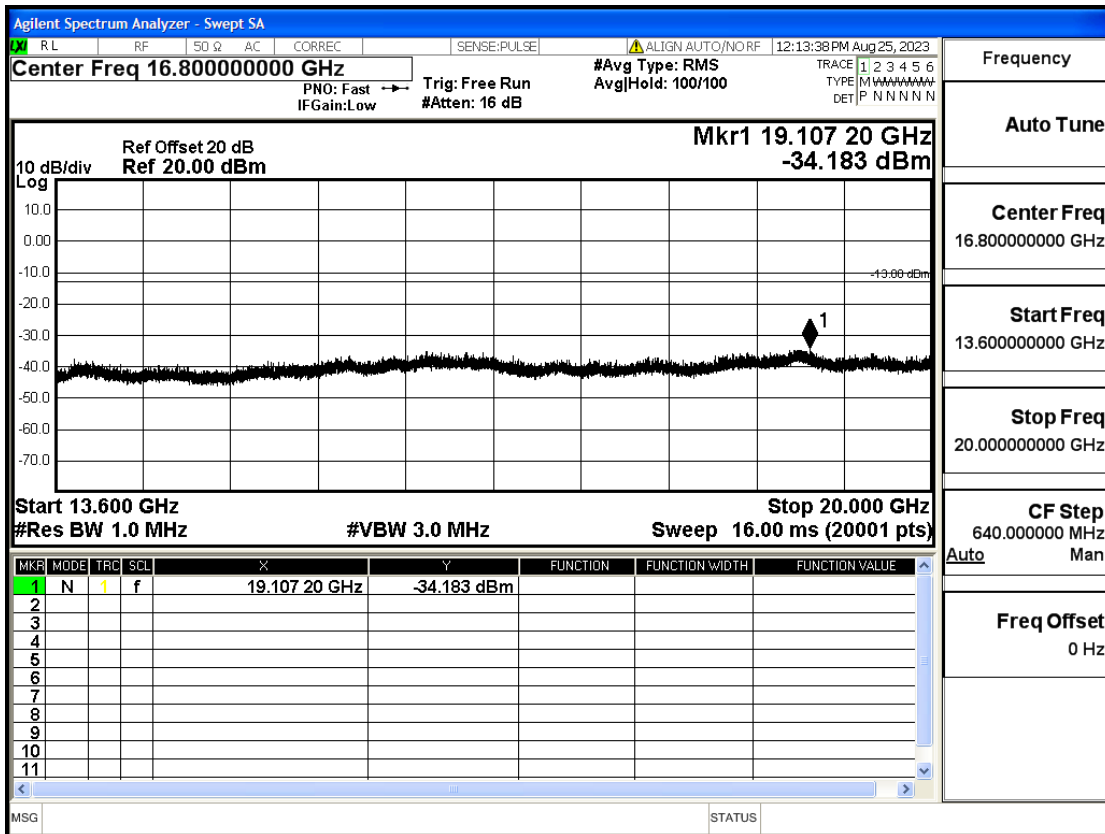

OB4-1.4-1710.7-QPSK-6#LOW@13.6GHz-20GHz@Pass