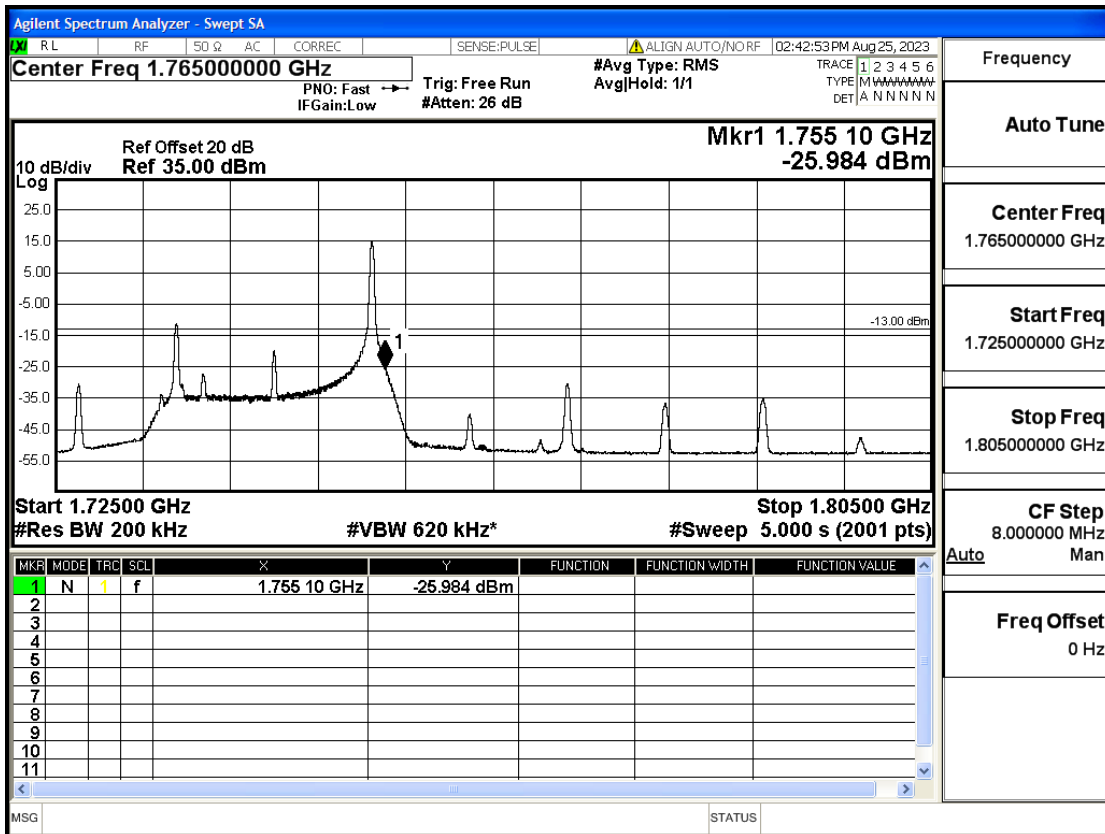

Band4-20-1745-16QAM-1#HIGH@Pass