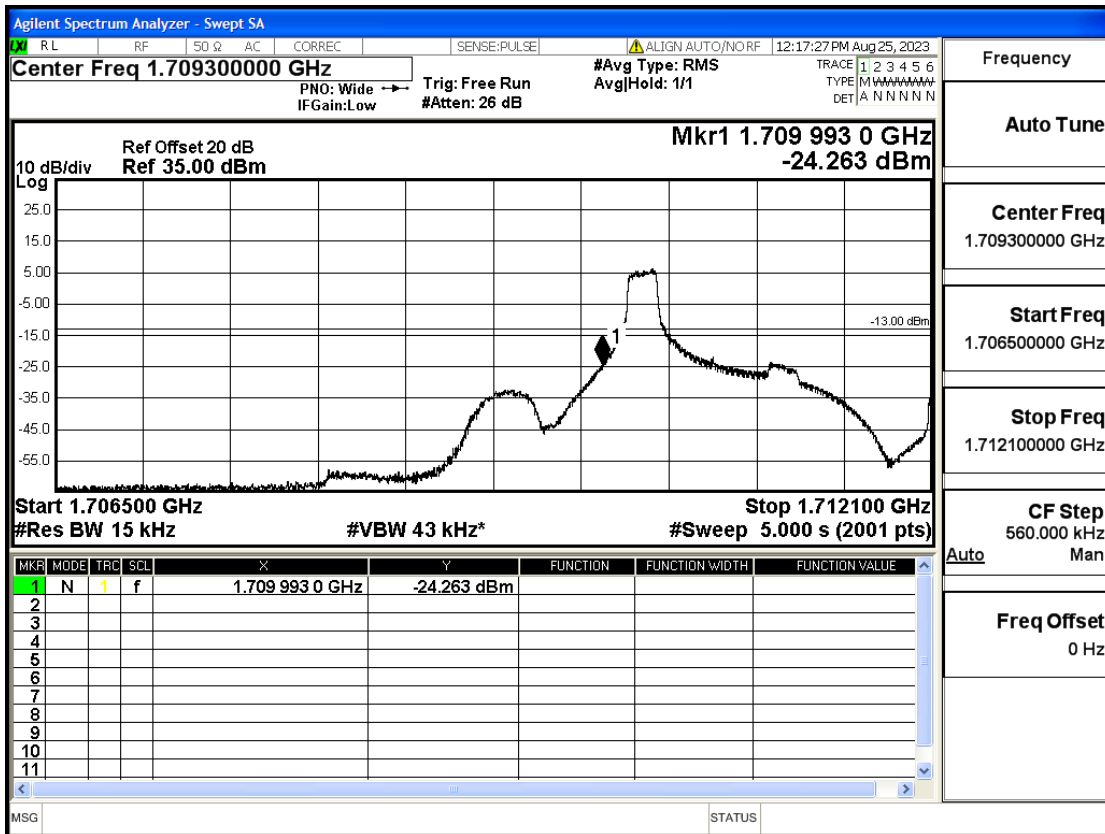

Band4-1.4-1710.7-16QAM-1#LOW@Pass