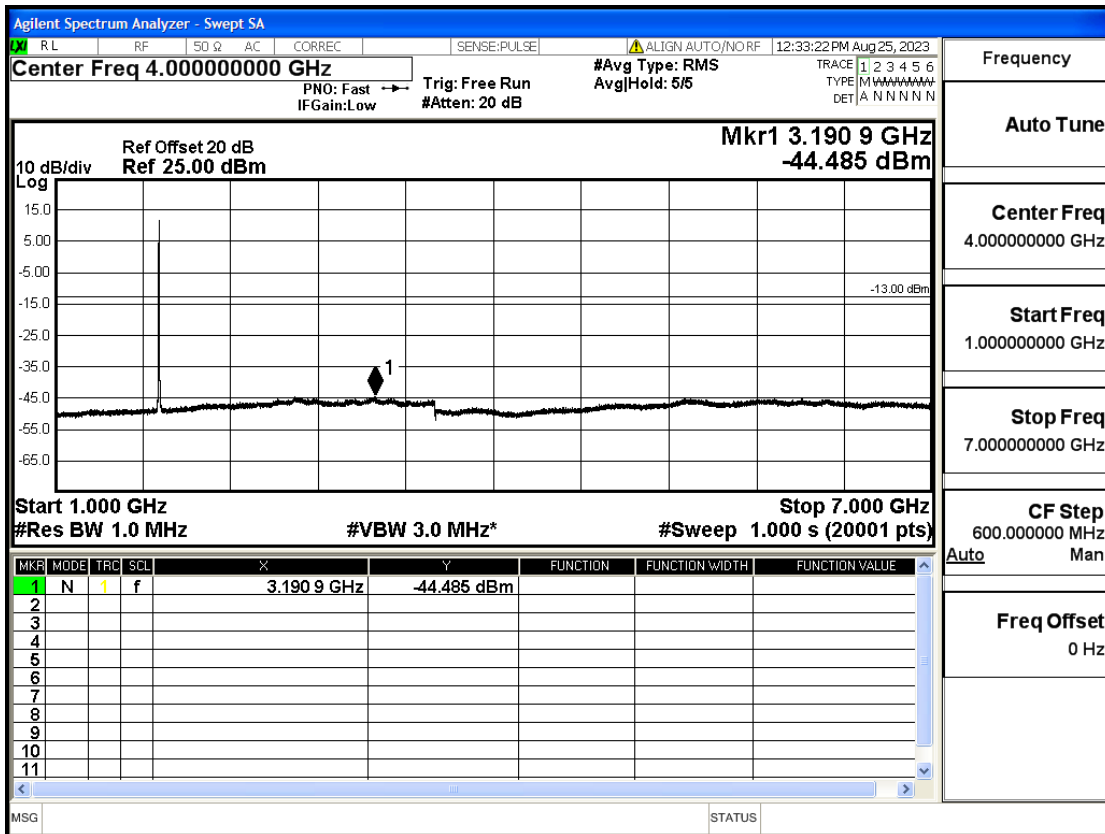

OB4-3-1711.5-QPSK-15#LOW@1GHz-7GHz@Pass