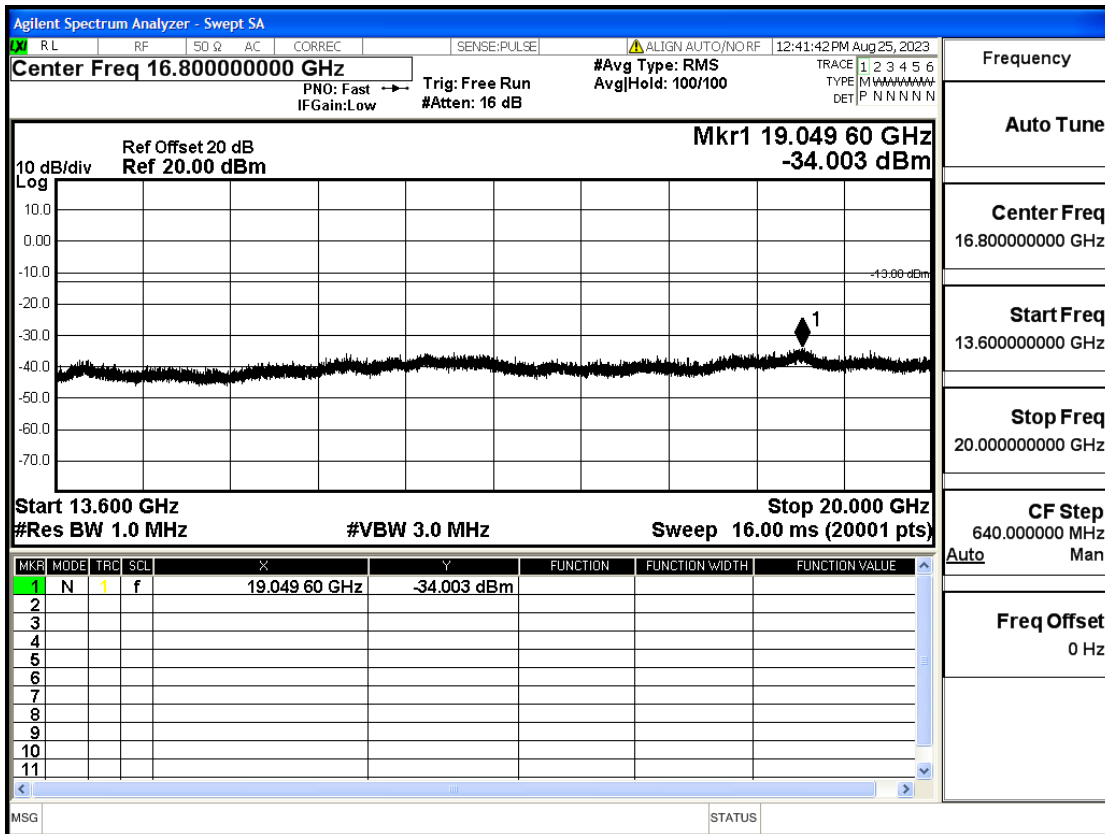

OB4-3-1732.5-QPSK-1#HIGH@13.6GHz-20GHz@Pass