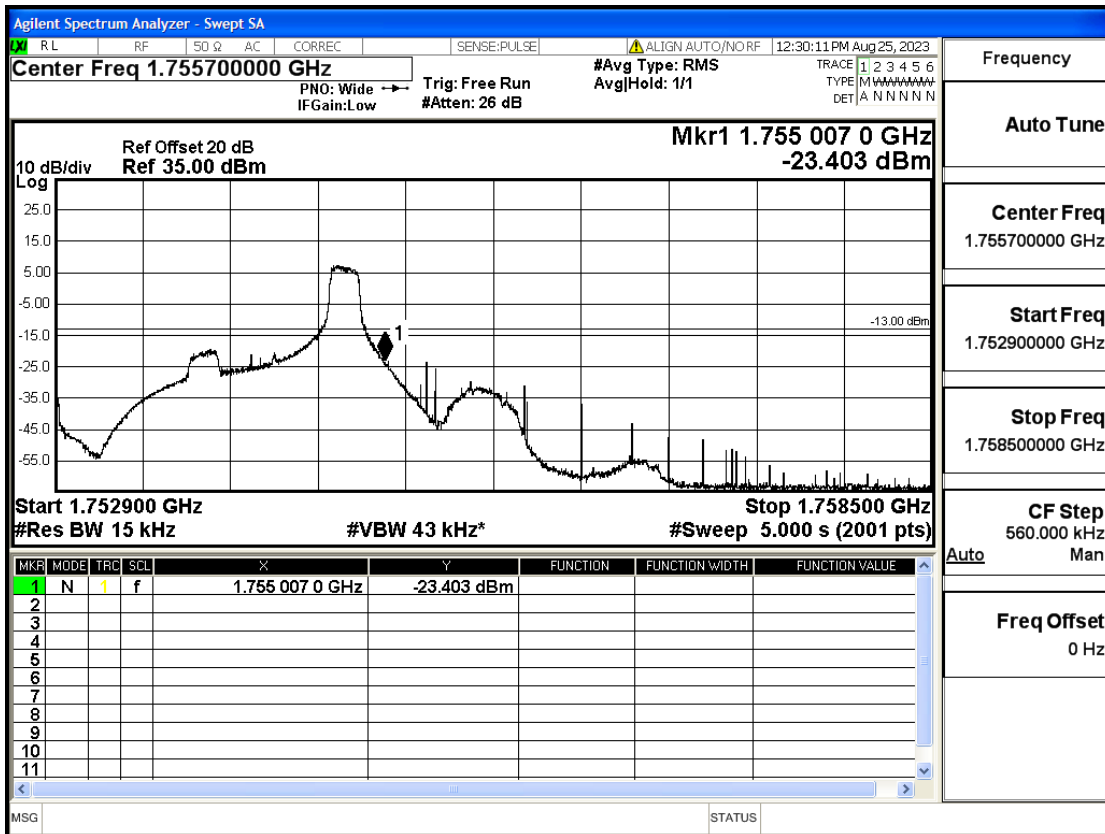

Band4-1.4-1754.3-QPSK-1#HIGH@Pass