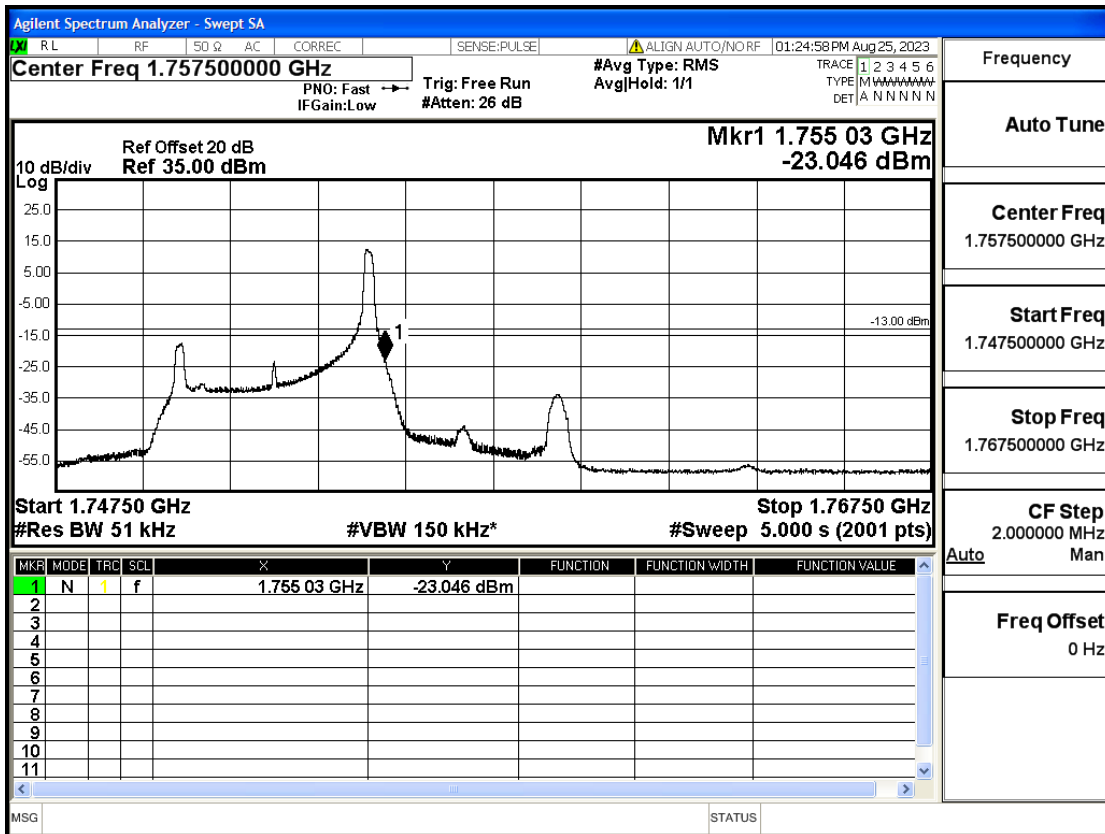

Band4-5-1752.5-QPSK-1#HIGH@Pass