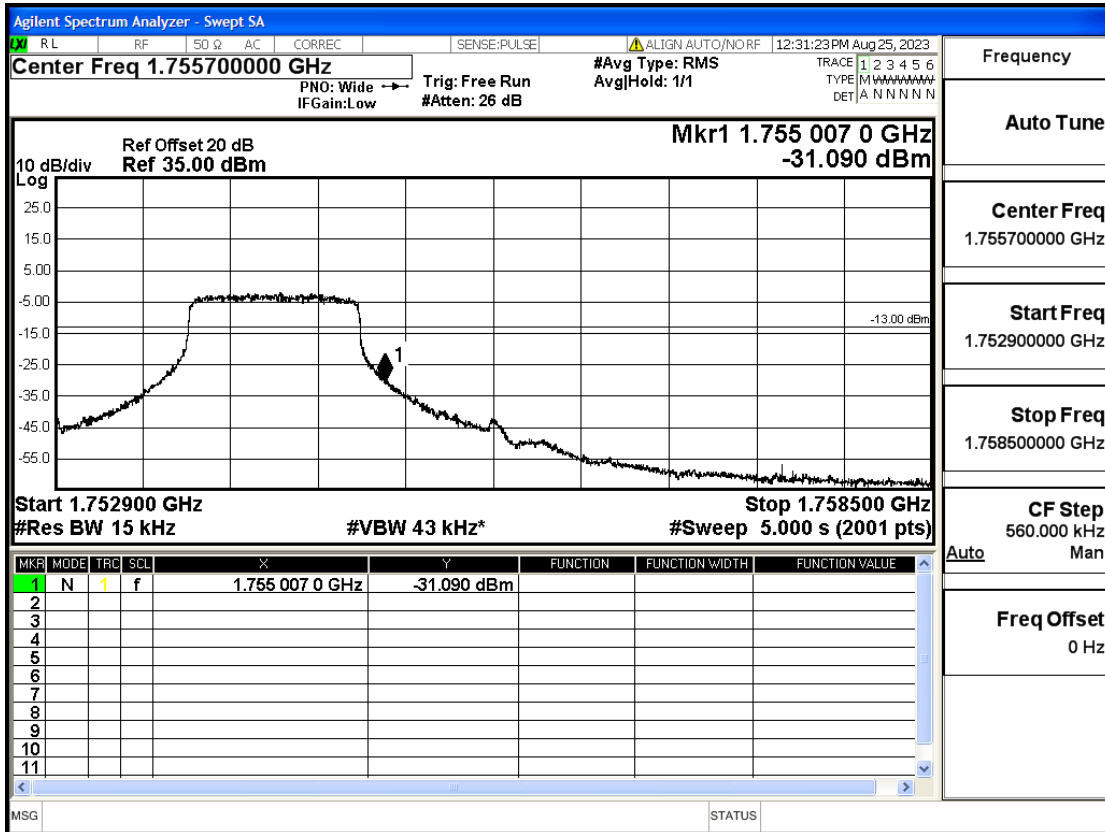

Band4-1.4-1754.3-16QAM-6#LOW@Pass