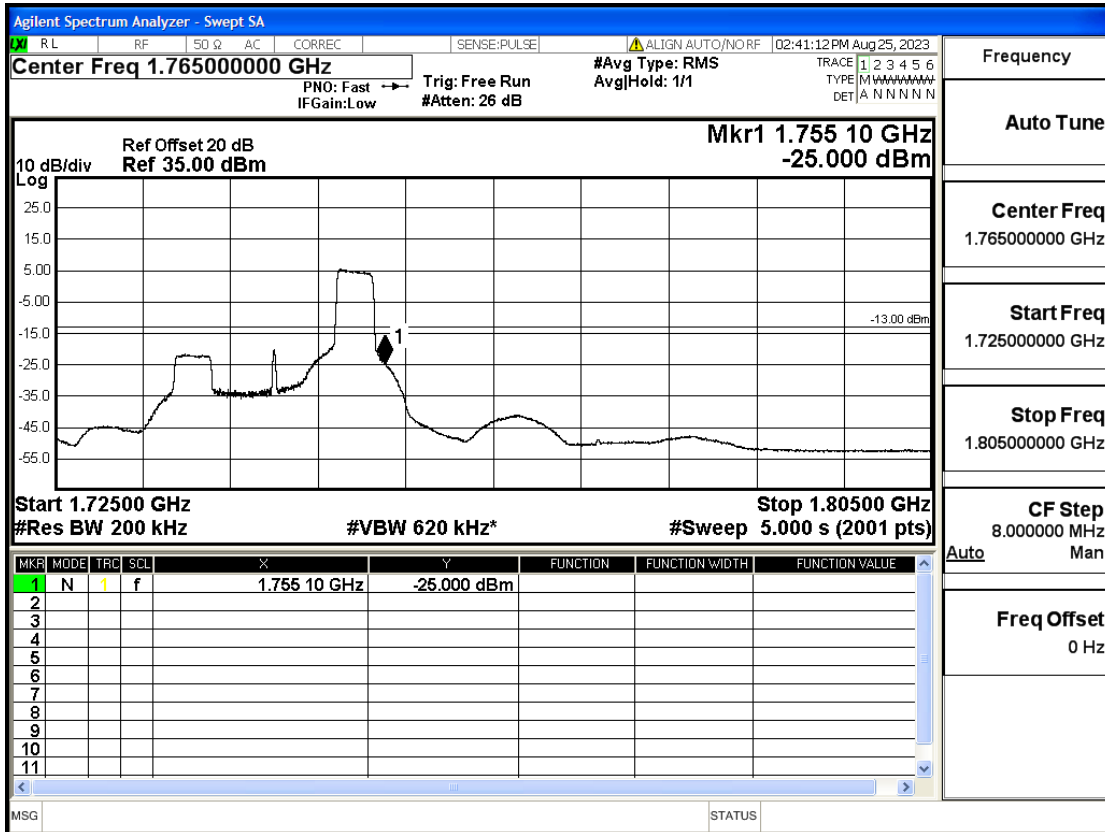

Band4-20-1745-16QAM-18#HIGH@Pass