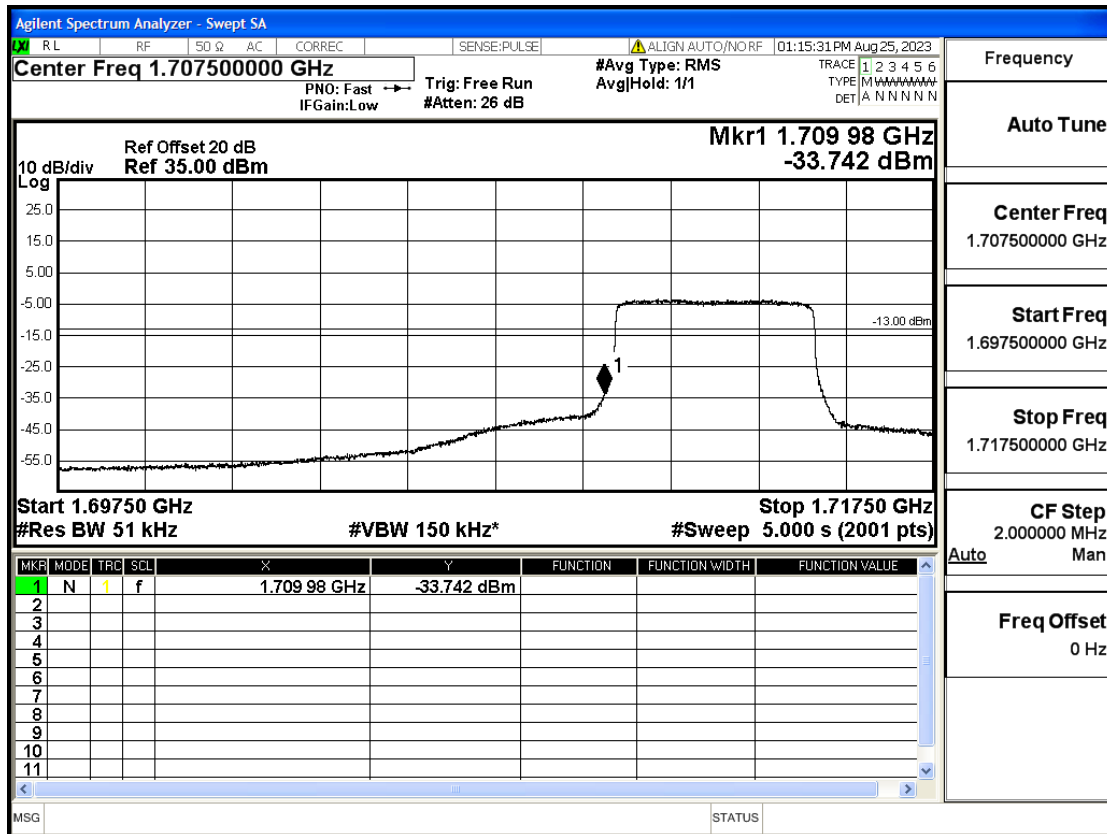

Band4-5-1712.5-16QAM-25#LOW@Pass