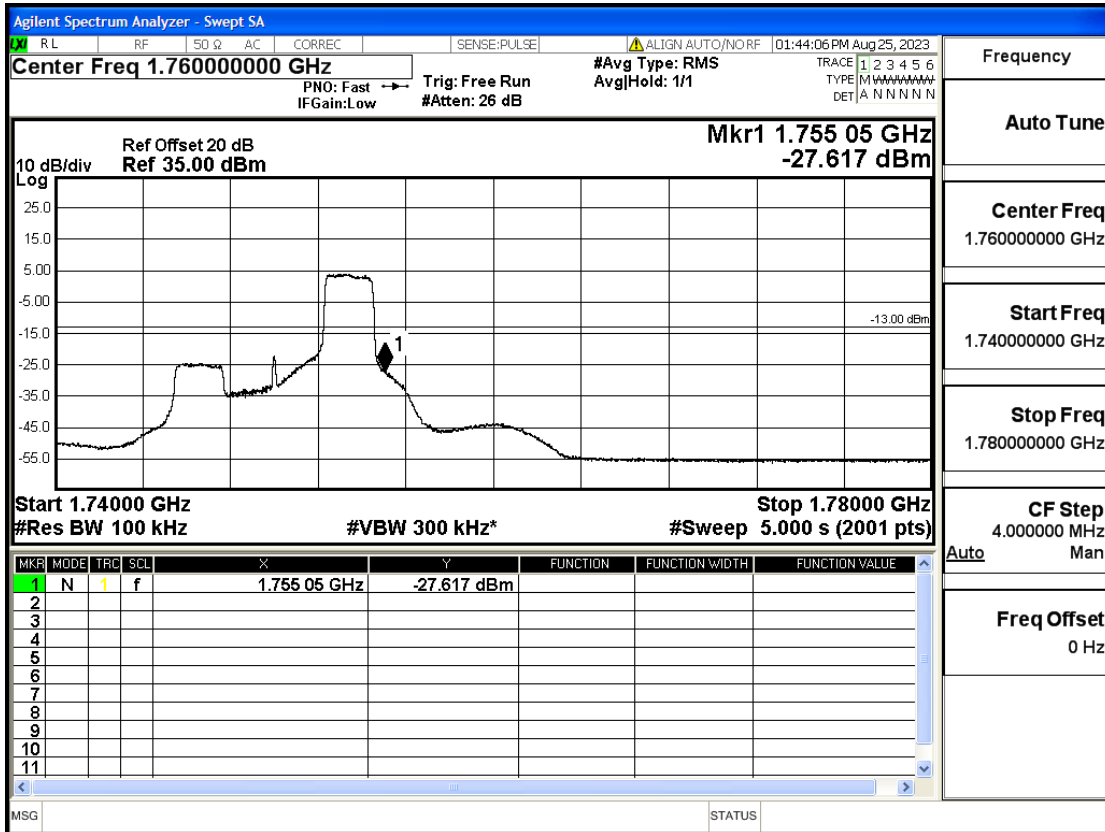

RF Test Data for LTE (Conducted Measurement)

Product Name: FriggaT7
Trade Mark: Frigga
Test Model: FriggaT7
Sample ID: TZ230804732-1#
FCC ID: 2ATWZ-T7X

Environmental Conditions

Temperature:	23.5°C
Relative Humidity:	57%
ATM Pressure:	100.0 kPa
Test Engineer:	Anna Hu
Supervised by:	Hugo Chen
Remark:	For LTE Band4

Band4-10-1715-QPSK-1#LOW@Pass

Band4-10-1715-16QAM-12#LOW@Pass

Band4-10-1715-16QAM-1#LOW@Pass

Band4-10-1750-QPSK-50#LOW@Pass

Band4-10-1750-QPSK-1#HIGH@Pass

Band4-10-1750-16QAM-12#HIGH@Pass

Band4-10-1750-16QAM-1#HIGH@Pass