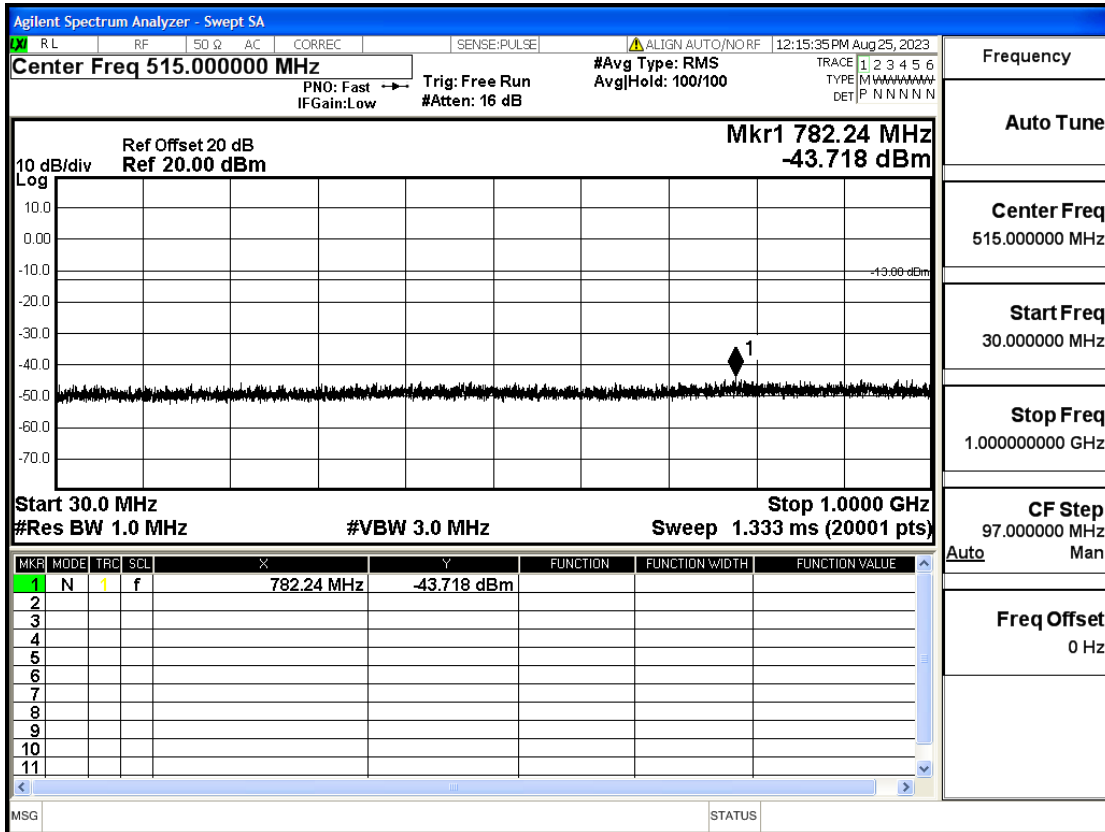

OB4-1.4-1710.7-QPSK-1#HIGH@30mHz-1GHz@Pass