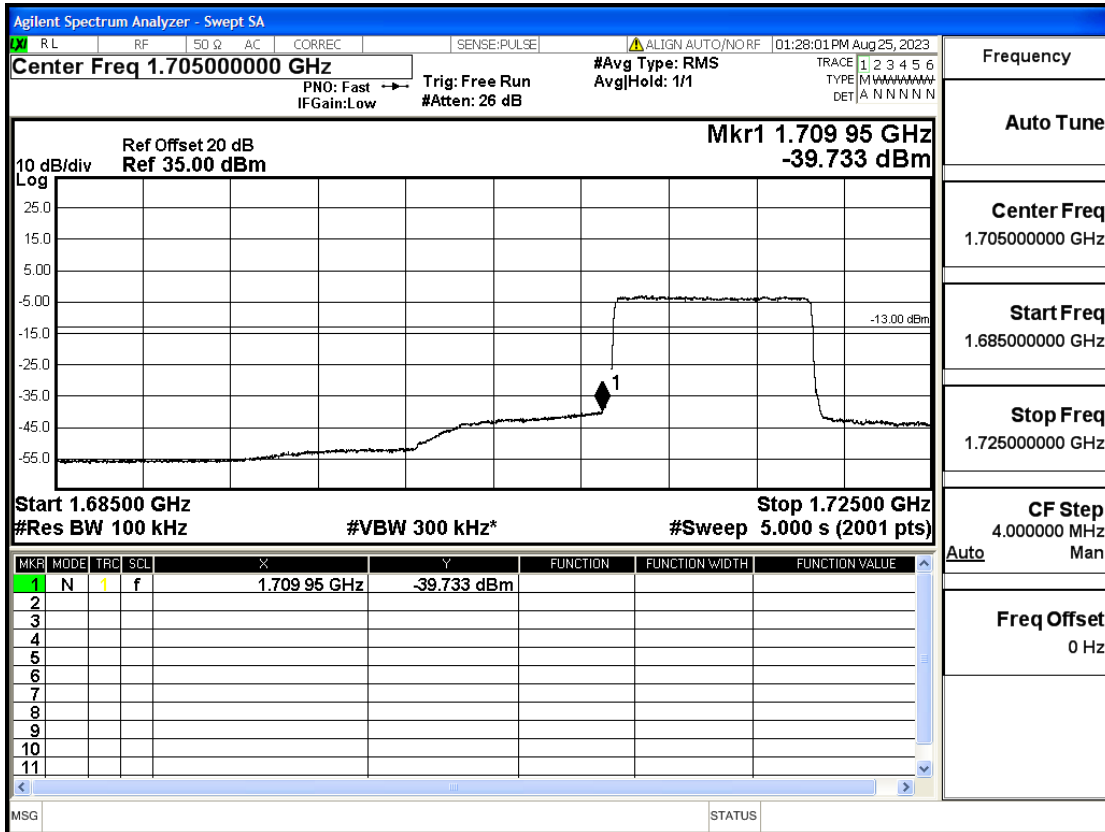

RF Test Data for LTE (Conducted Measurement)

Product Name: FriggaT7
Trade Mark: Frigga
Test Model: FriggaT7
Sample ID: TZ230804732-1#
FCC ID: 2ATWZ-T7X

Environmental Conditions

Temperature:	23.5°C
Relative Humidity:	57%
ATM Pressure:	100.0 kPa
Test Engineer:	Anna Hu
Supervised by:	Hugo Chen
Remark:	For LTE Band4

Band4-5-1712.5-QPSK-25#LOW@Pass

Band4-5-1712.5-QPSK-1#LOW@Pass

Band4-5-1712.5-16QAM-25#LOW@Pass

Band4-5-1712.5-16QAM-1#LOW@Pass

Band4-5-1752.5-QPSK-25#LOW@Pass

Band4-5-1752.5-QPSK-1#HIGH@Pass

Band4-10-1715-QPSK-50#LOW@Pass