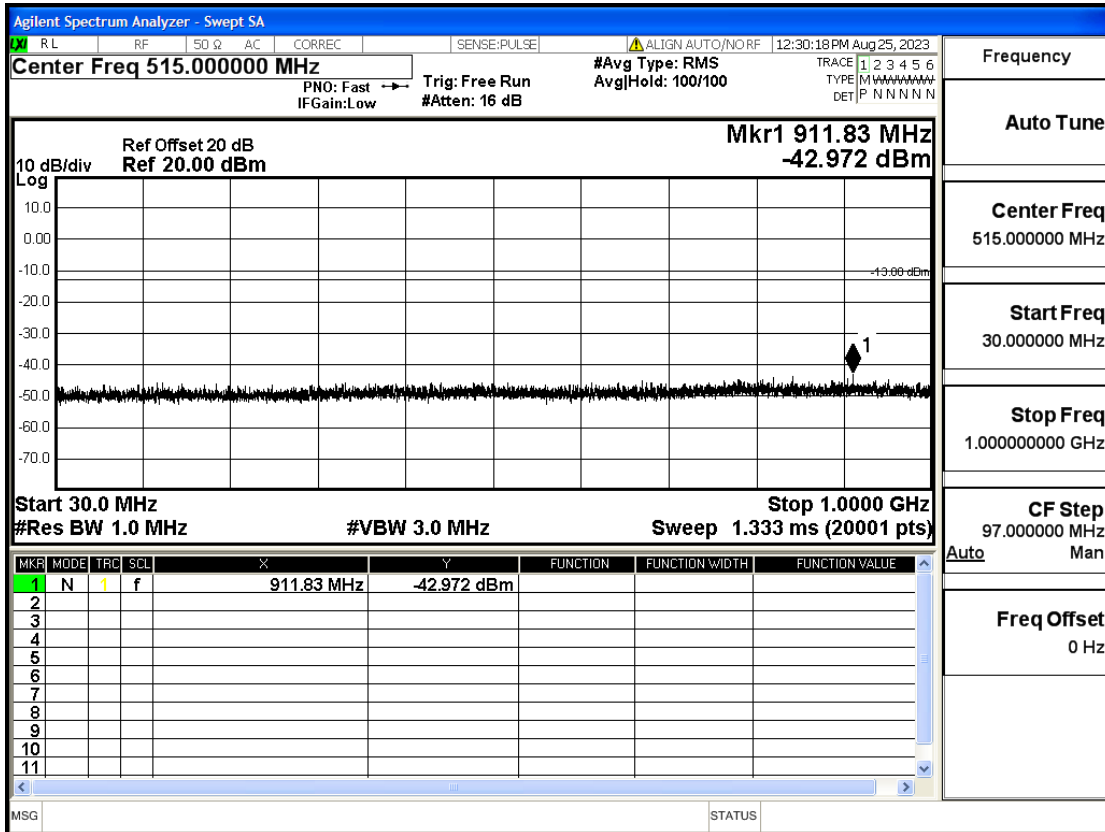

OB4-1.4-1754.3-QPSK-1#HIGH@30mHz-1GHz@Pass