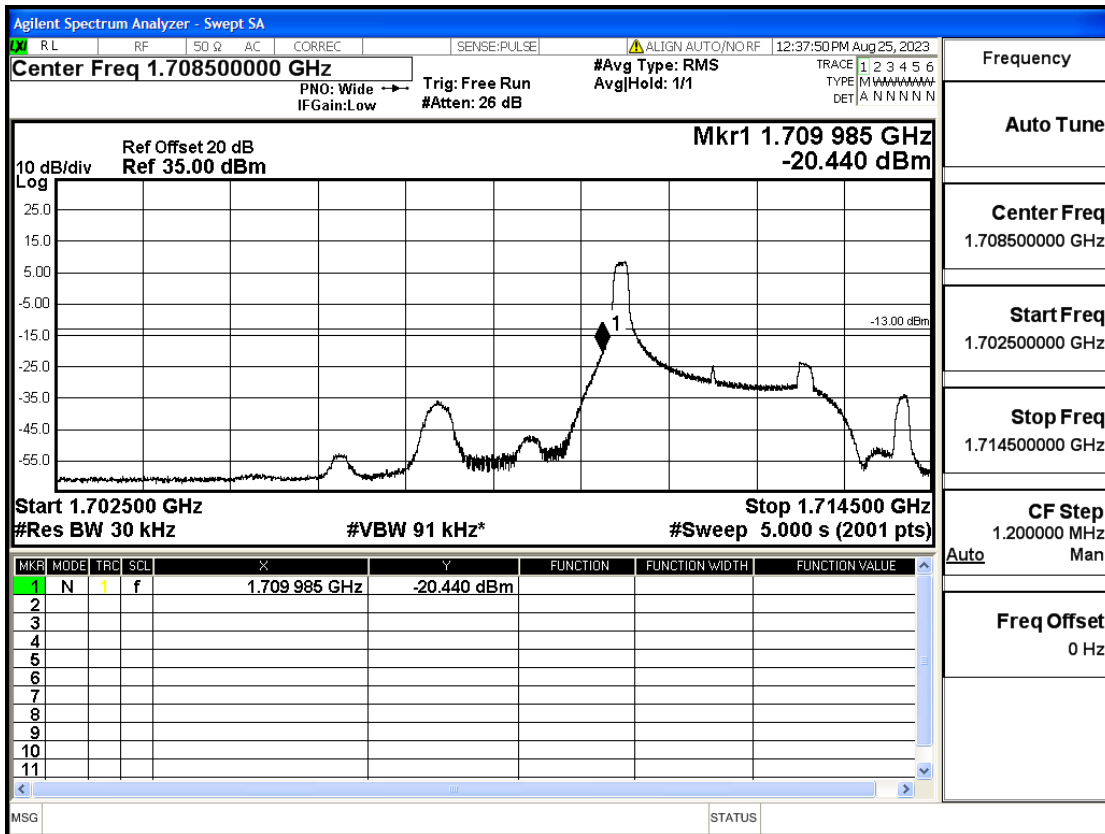

Band4-3-1711.5-16QAM-1#LOW@Pass