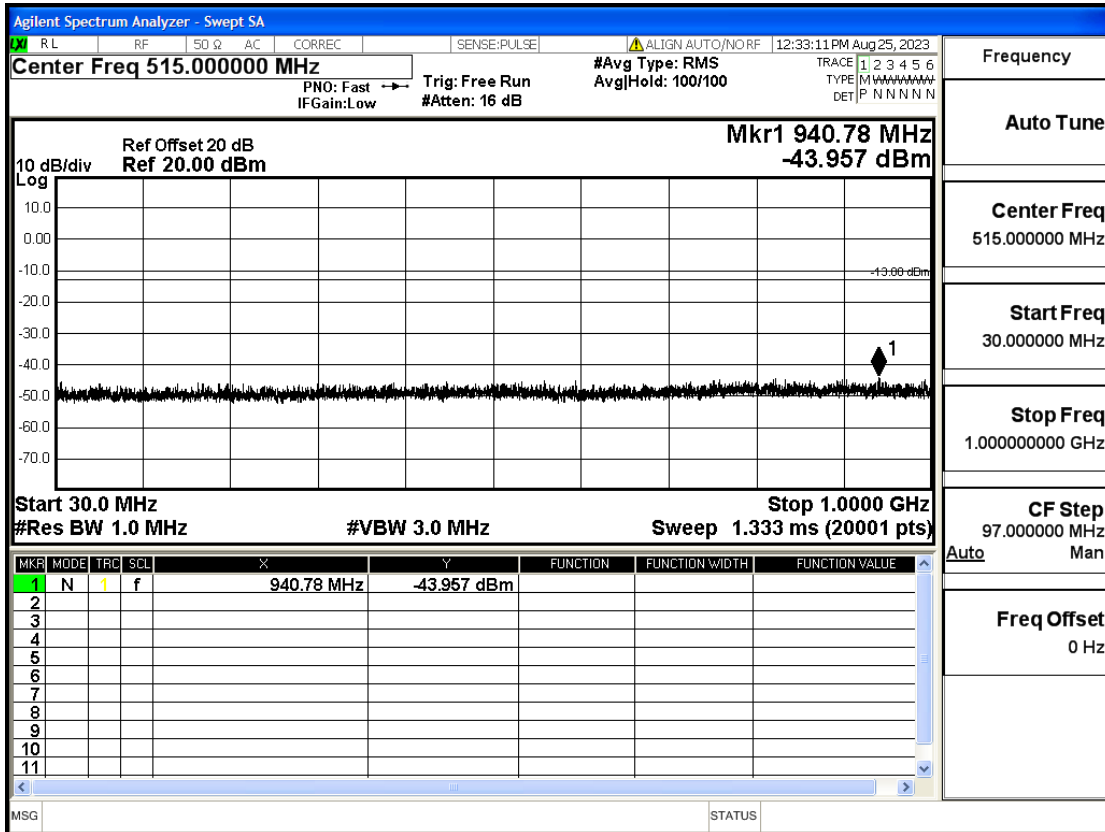

OB4-3-1711.5-QPSK-15#LOW@30mHz-1GHz@Pass