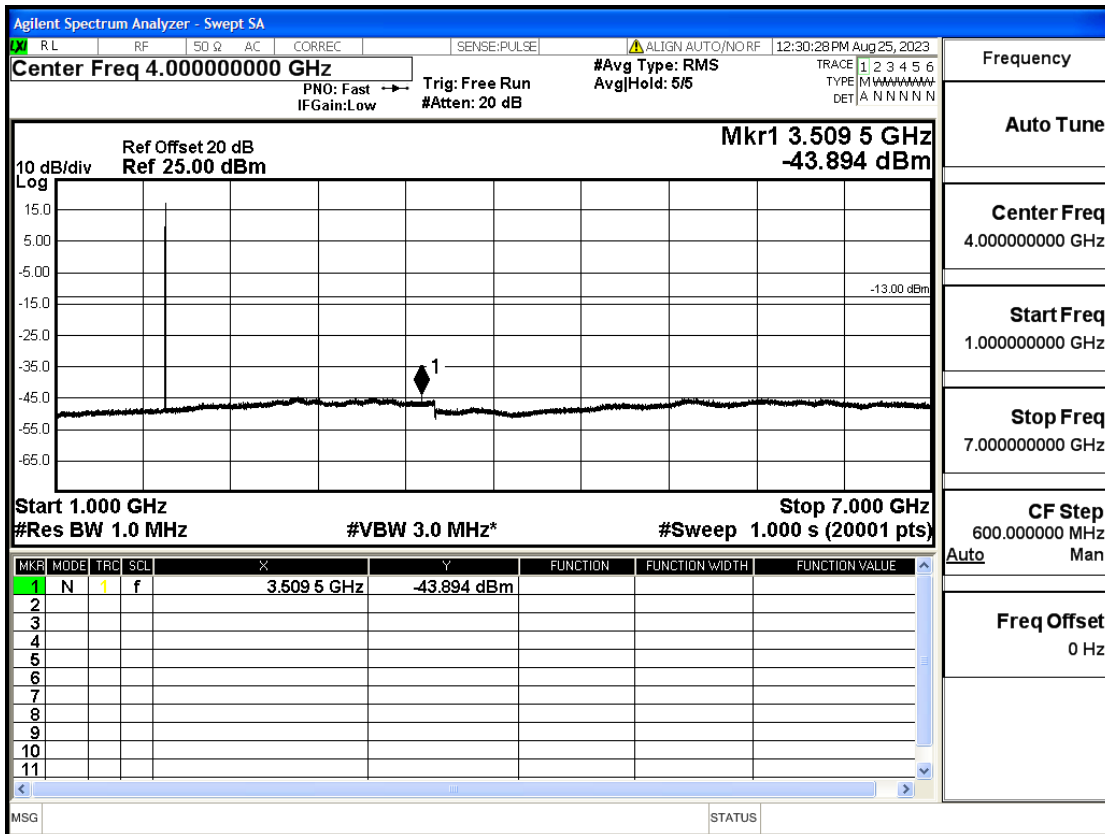

OB4-1.4-1754.3-QPSK-1#HIGH@1GHz-7GHz@Pass