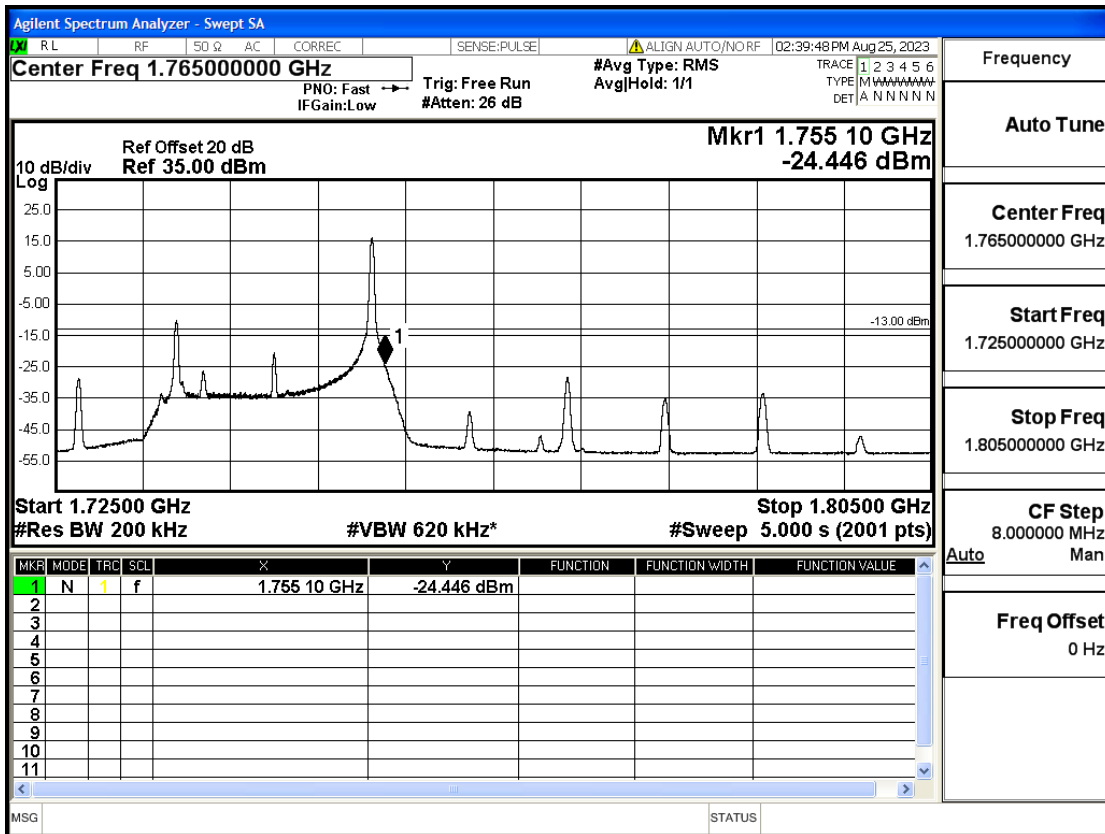

Band4-20-1745-QPSK-1#HIGH@Pass