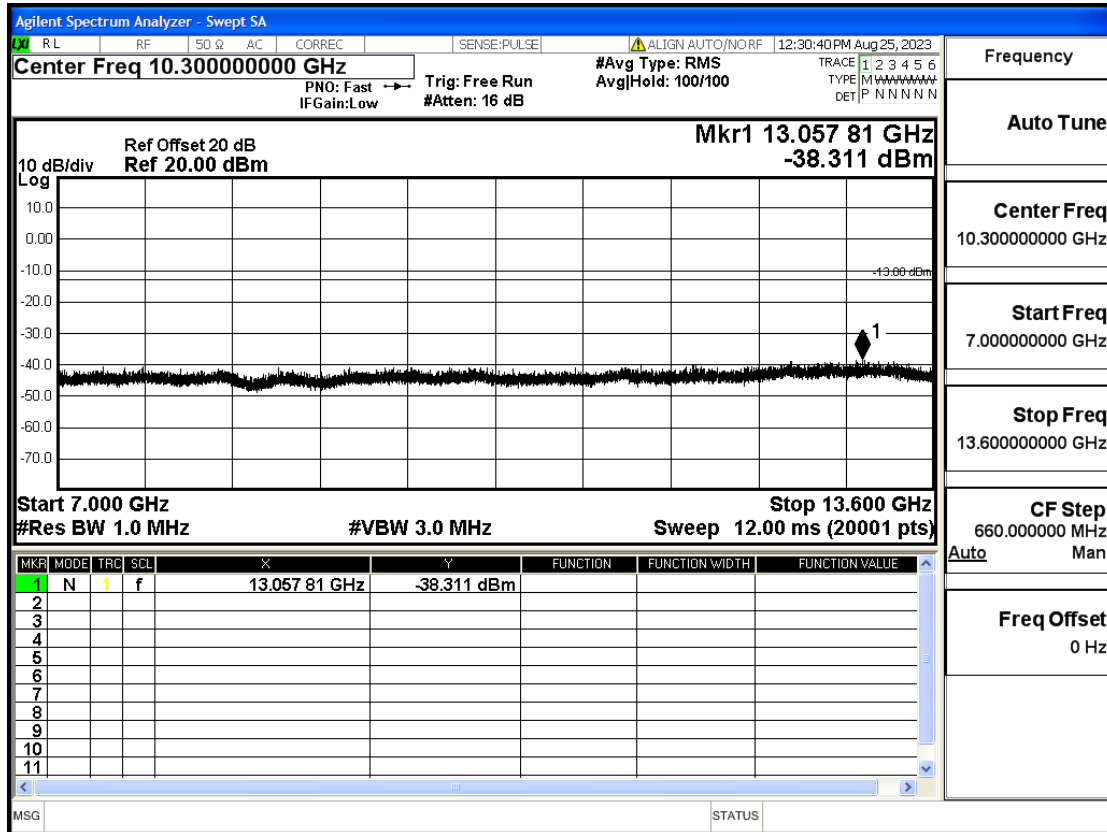

OB4-1.4-1754.3-QPSK-6#LOW@13.6GHz-20GHz@Pass

OB4-1.4-1754.3-QPSK-1#HIGH@30mHz-1GHz@Pass

OB4-1.4-1754.3-QPSK-1#HIGH@1GHz-7GHz@Pass

OB4-1.4-1754.3-QPSK-1#HIGH@7GHz-13.6GHz@Pass

OB4-1.4-1754.3-QPSK-1#HIGH@13.6GHz-20GHz@Pass