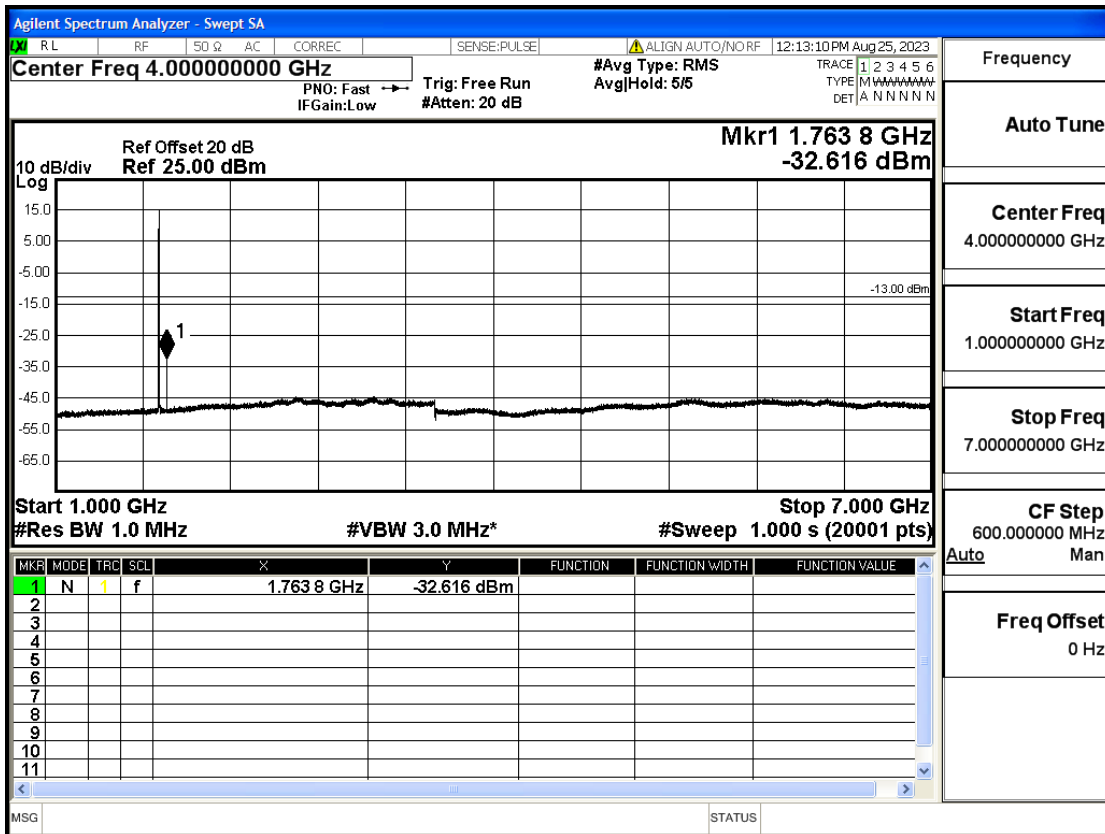

OB4-1.4-1710.7-QPSK-6#LOW@1GHz-7GHz@Pass