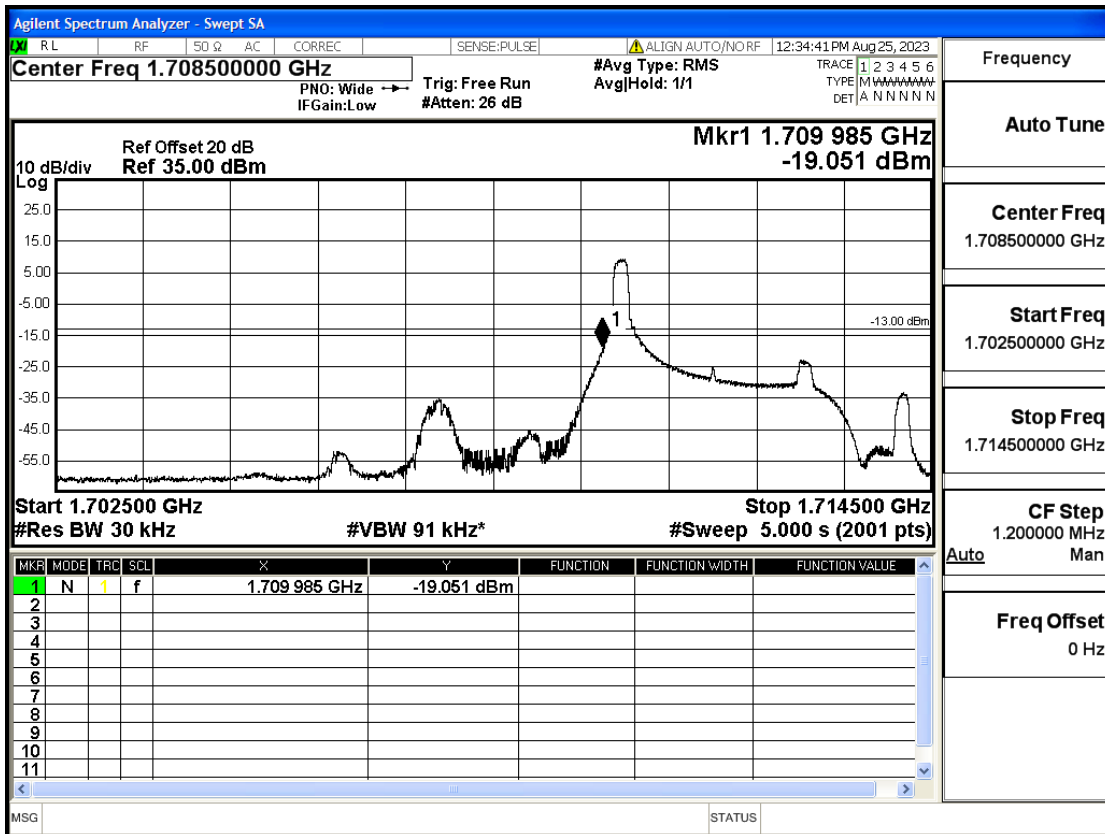

Band4-3-1711.5-QPSK-1#LOW@Pass