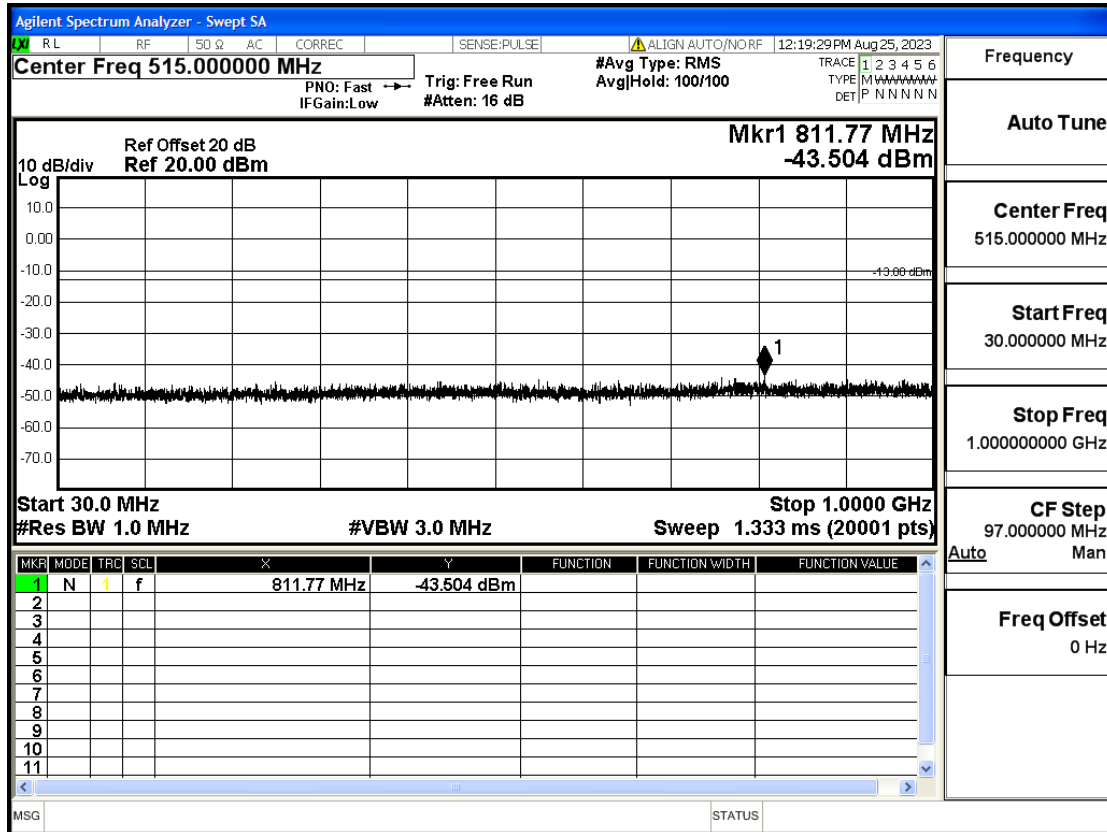

OB4-1.4-1732.5-QPSK-1#LOW@30mHz-1GHz@Pass