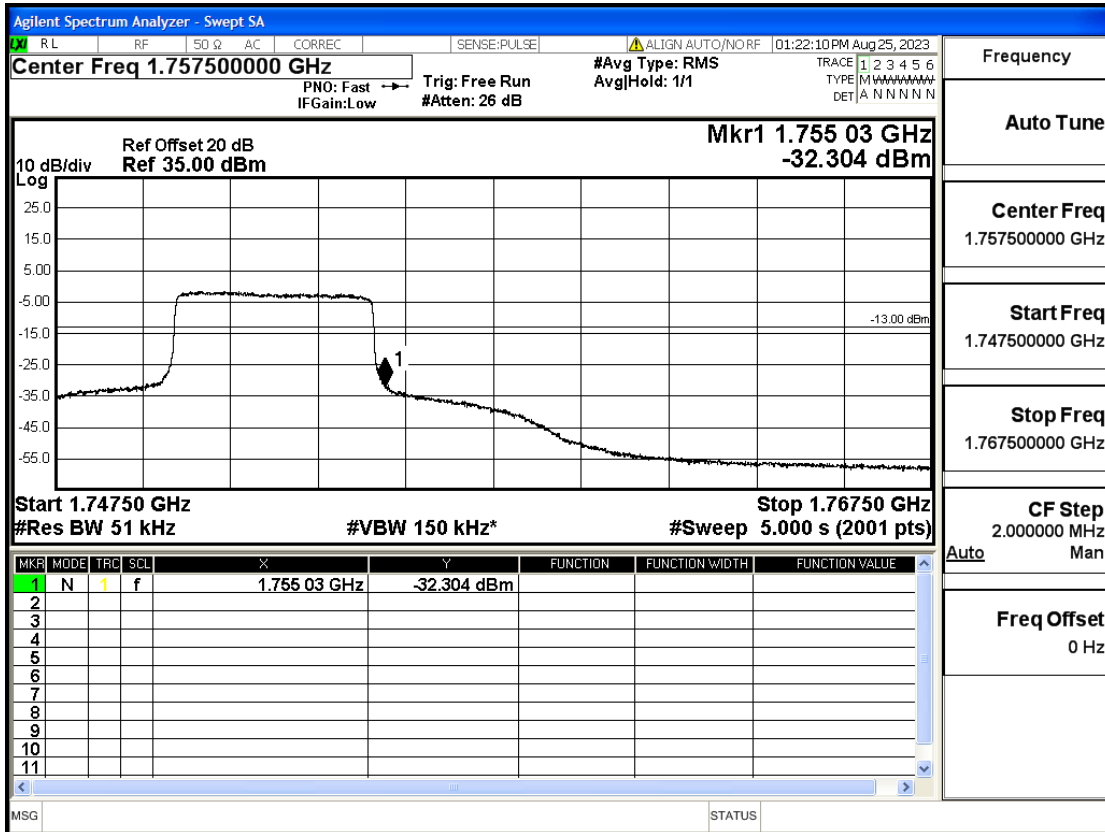

RF Test Data for LTE (Conducted Measurement)

Product Name: FriggaT7
Trade Mark: Frigga
Test Model: FriggaT7
Sample ID: TZ230804732-1#
FCC ID: 2ATWZ-T7X

Environmental Conditions

Temperature:	23.5°C
Relative Humidity:	57%
ATM Pressure:	100.0 kPa
Test Engineer:	Anna Hu
Supervised by:	Hugo Chen
Remark:	For LTE Band4

Band4-5-1712.5-QPSK-25#LOW@Pass

Band4-5-1712.5-QPSK-1#LOW@Pass

Band4-5-1712.5-16QAM-25#LOW@Pass

Band4-5-1712.5-16QAM-1#LOW@Pass

Band4-5-1752.5-QPSK-25#LOW@Pass

Band4-5-1752.5-QPSK-1#HIGH@Pass

Band4-10-1715-QPSK-50#LOW@Pass