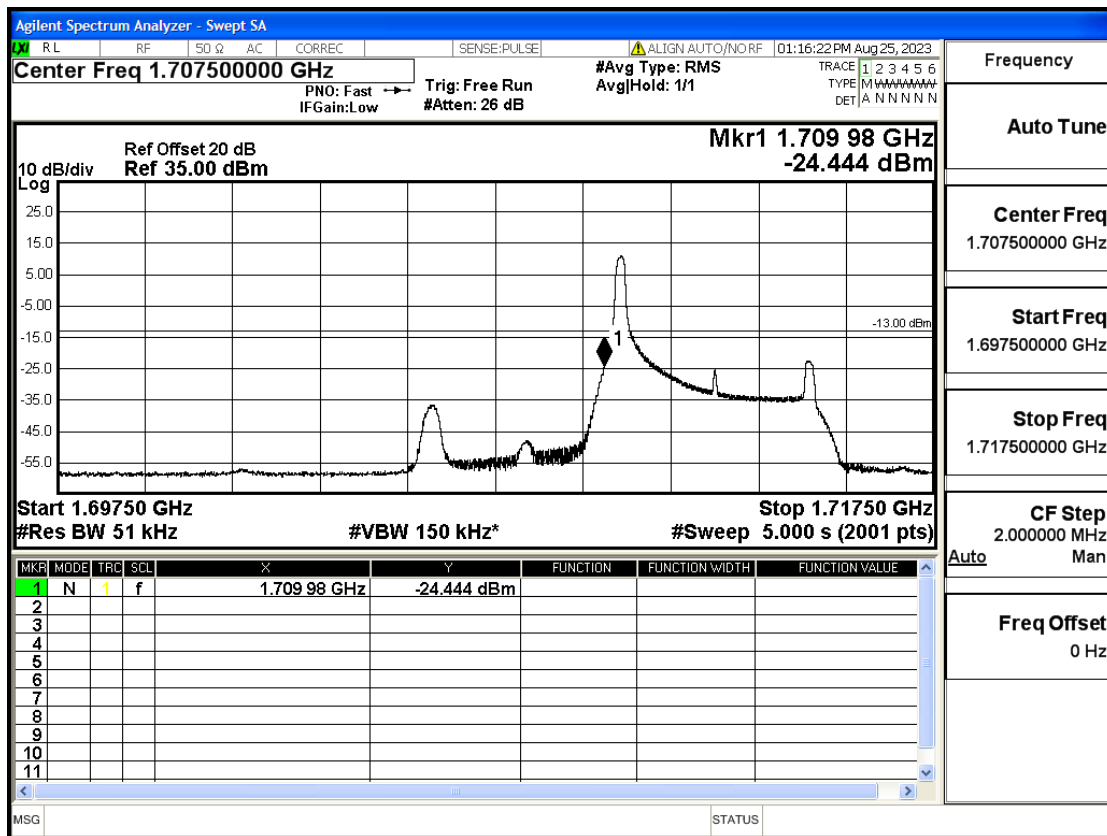

Band4-5-1712.5-16QAM-1#LOW@Pass