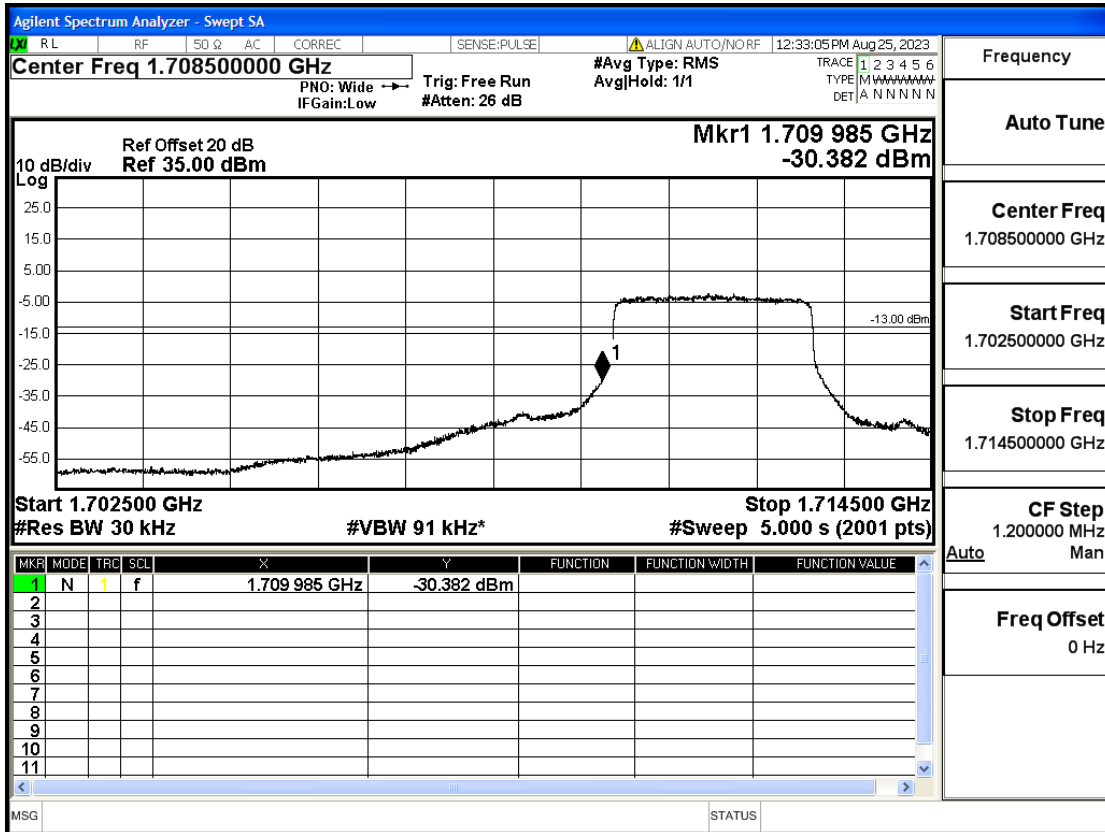

Band4-3-1711.5-QPSK-15#LOW@Pass