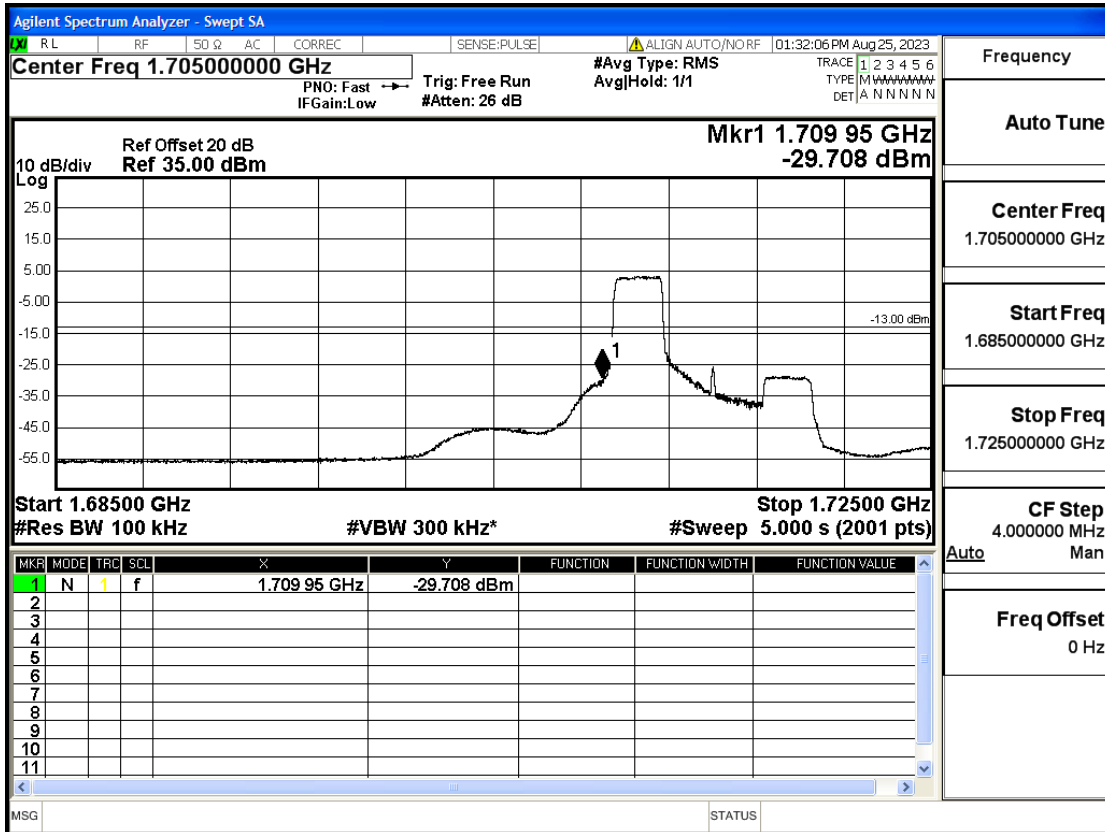

Band4-10-1715-16QAM-12#LOW@Pass