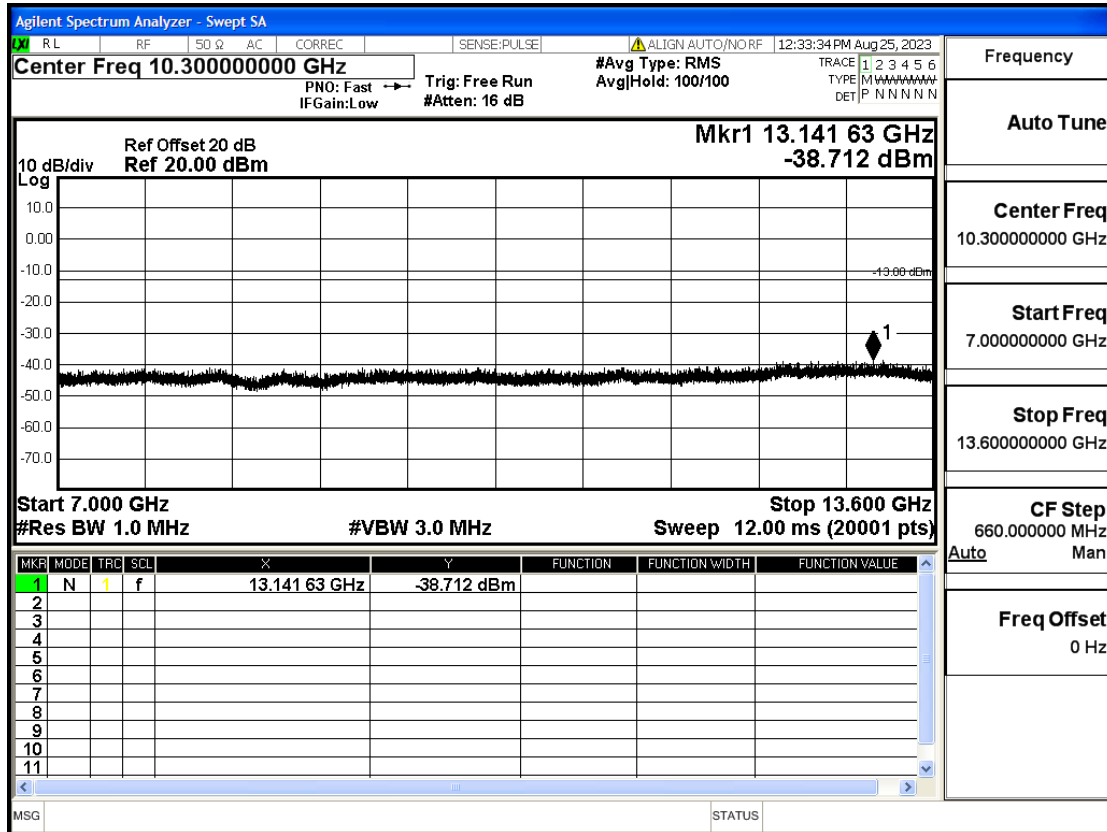

OB4-3-1711.5-QPSK-15#LOW@7GHz-13.6GHz@Pass