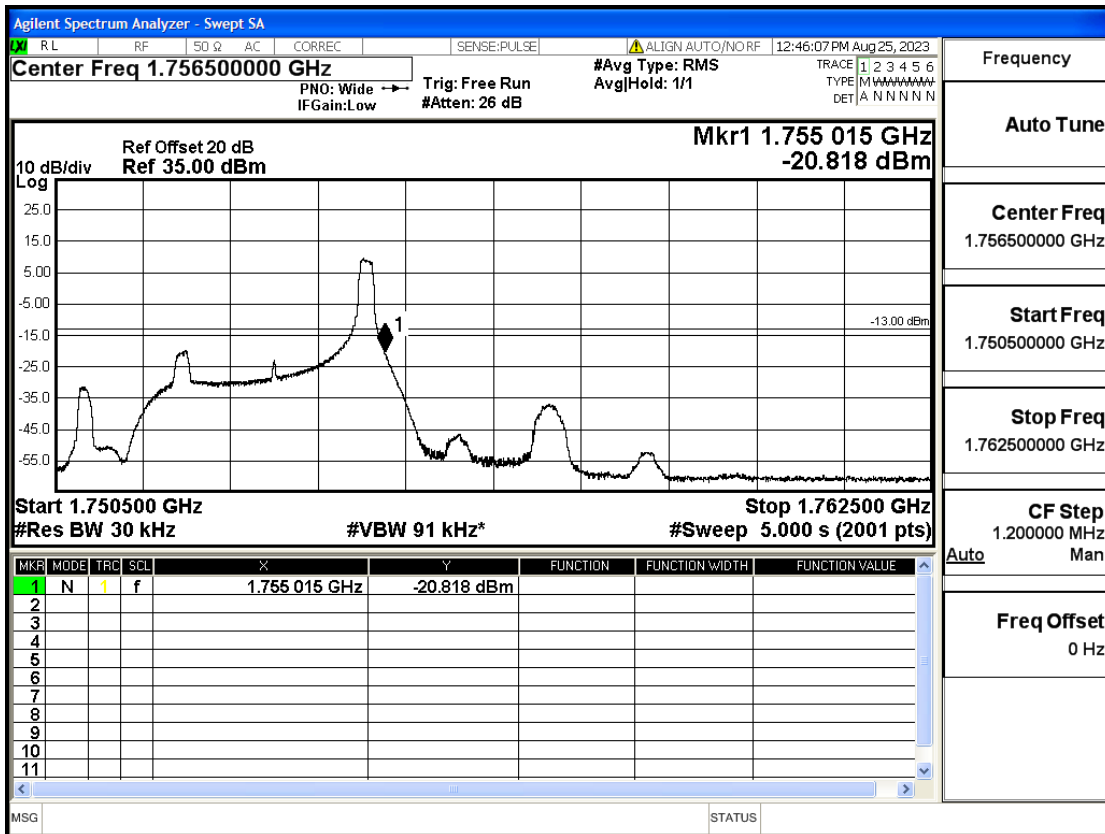

Band4-3-1753.5-QPSK-1#HIGH@Pass