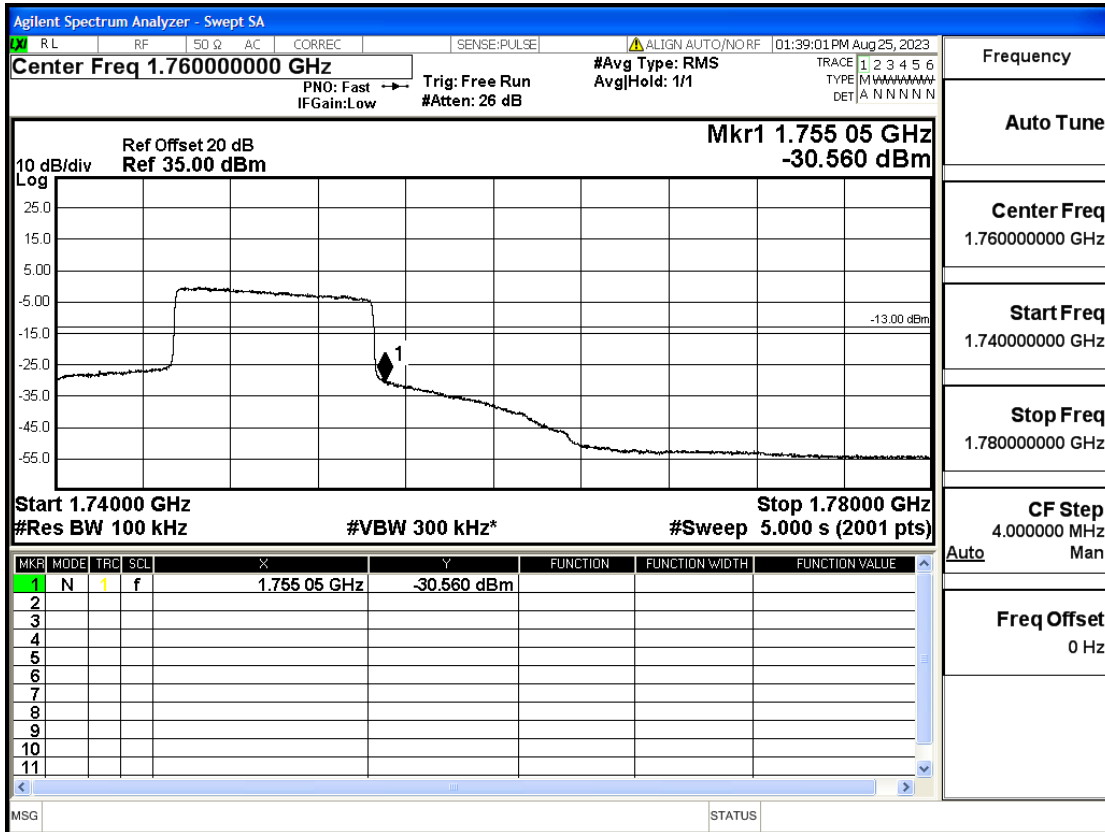

RF Test Data for LTE (Conducted Measurement)

Product Name: FriggaT7
Trade Mark: Frigga
Test Model: FriggaT7
Sample ID: TZ230804732-1#
FCC ID: 2ATWZ-T7X

Environmental Conditions

Temperature:	23.5°C
Relative Humidity:	57%
ATM Pressure:	100.0 kPa
Test Engineer:	Anna Hu
Supervised by:	Hugo Chen
Remark:	For LTE Band4

Band4-10-1715-QPSK-1#LOW@Pass

Band4-10-1715-16QAM-12#LOW@Pass

Band4-10-1715-16QAM-1#LOW@Pass

Band4-10-1750-QPSK-50#LOW@Pass

Band4-10-1750-QPSK-1#HIGH@Pass

Band4-10-1750-16QAM-12#HIGH@Pass

Band4-10-1750-16QAM-1#HIGH@Pass