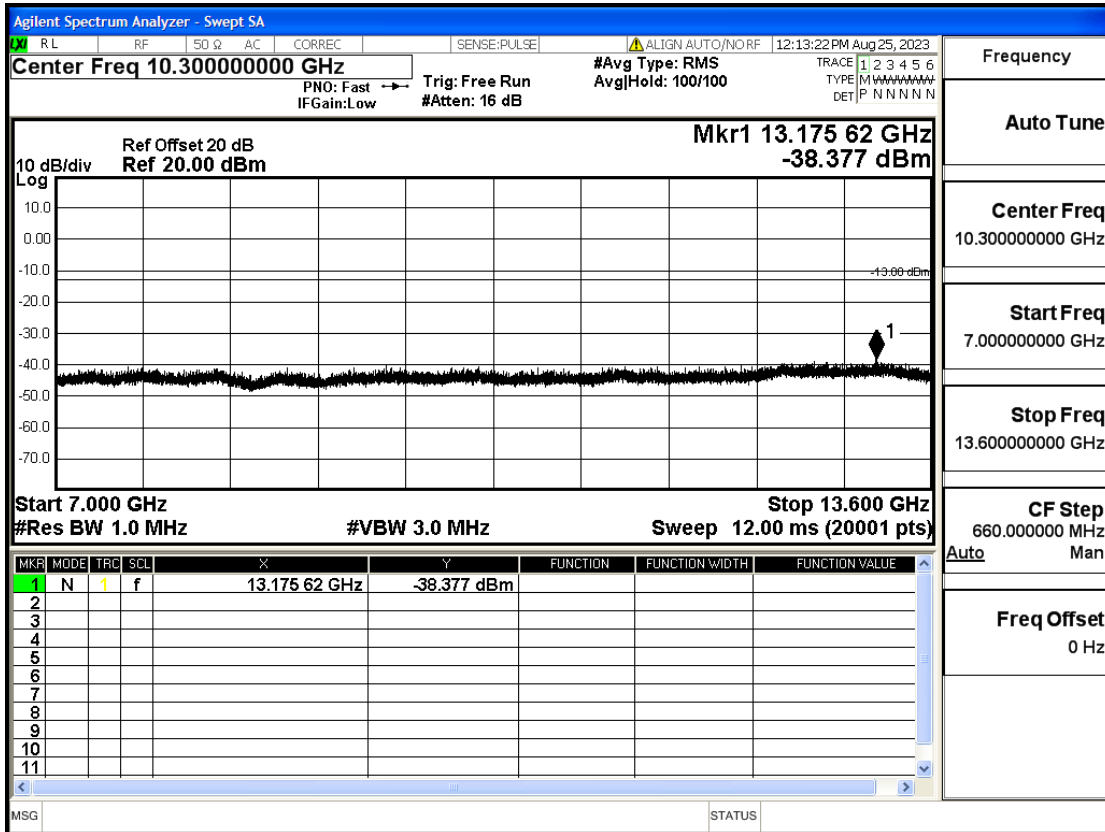

OB4-1.4-1710.7-QPSK-6#LOW@7GHz-13.6GHz@Pass