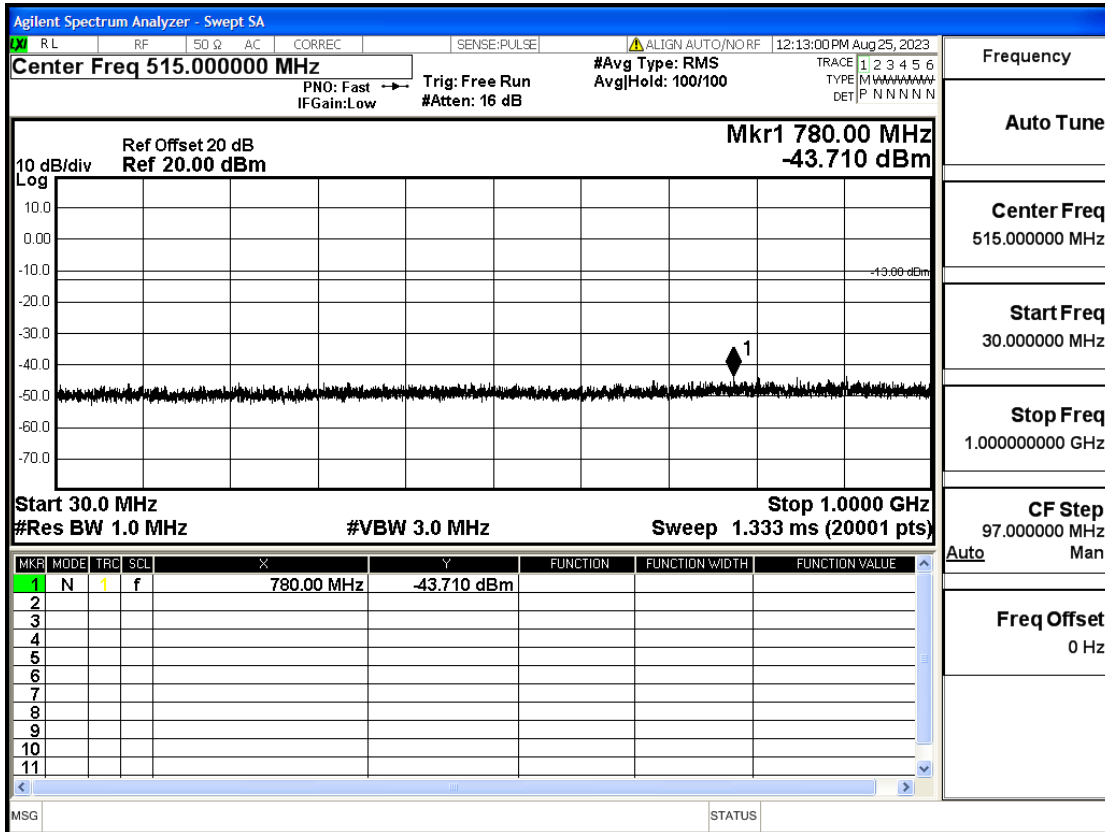

OB4-1.4-1710.7-QPSK-6#LOW@30mHz-1GHz@Pass