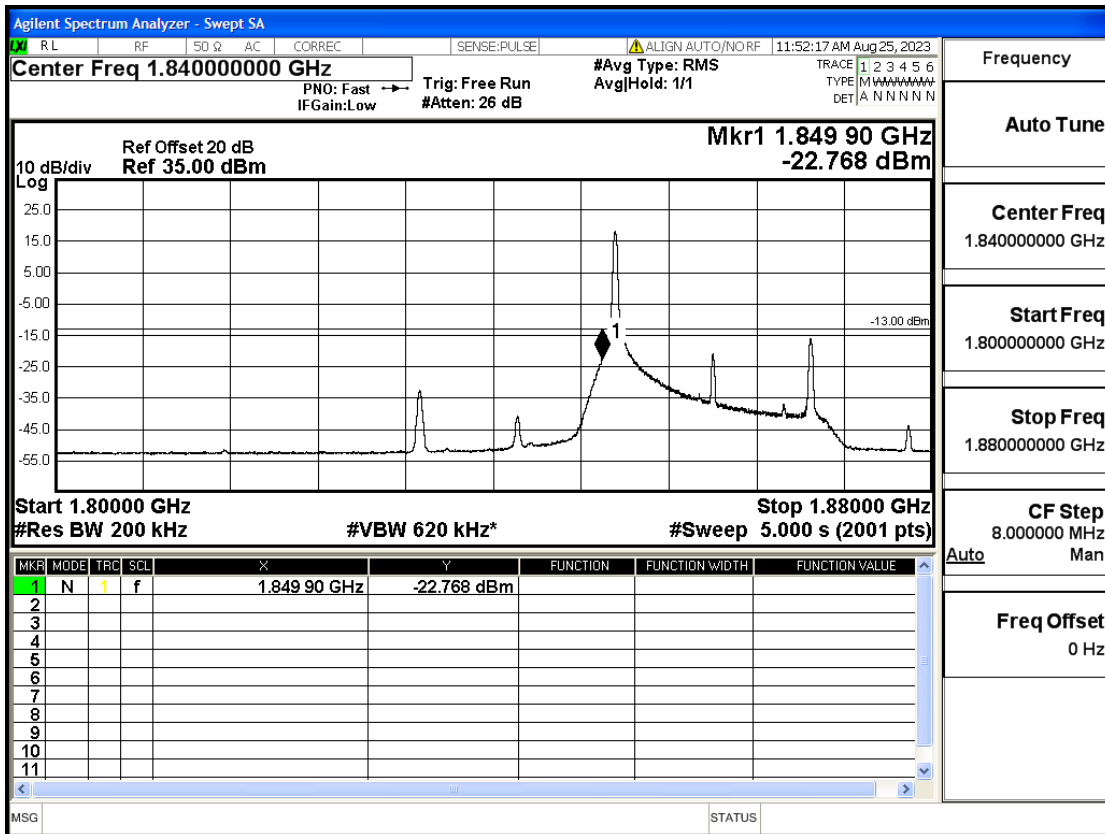

Band2-20-1860-QPSK-1#LOW@Pass