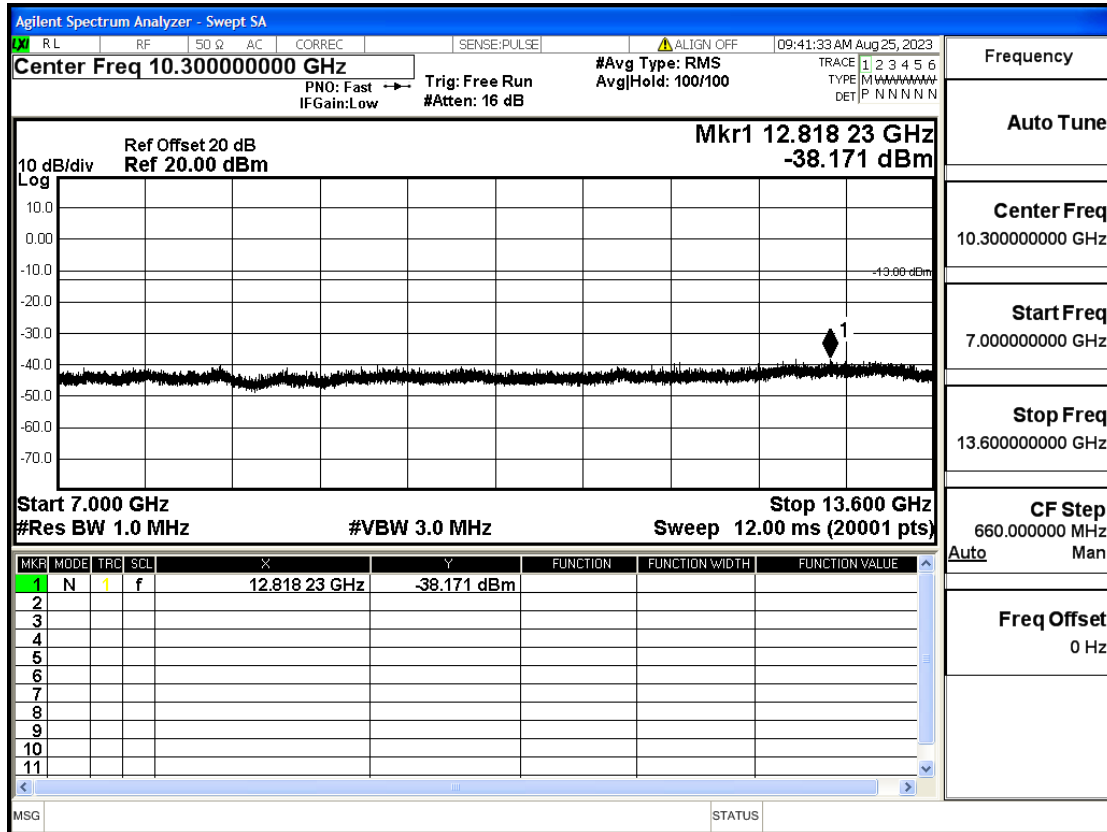

OB2-1.4-1909.3-QPSK-6#LOW@7GHz-13.6GHz@Pass