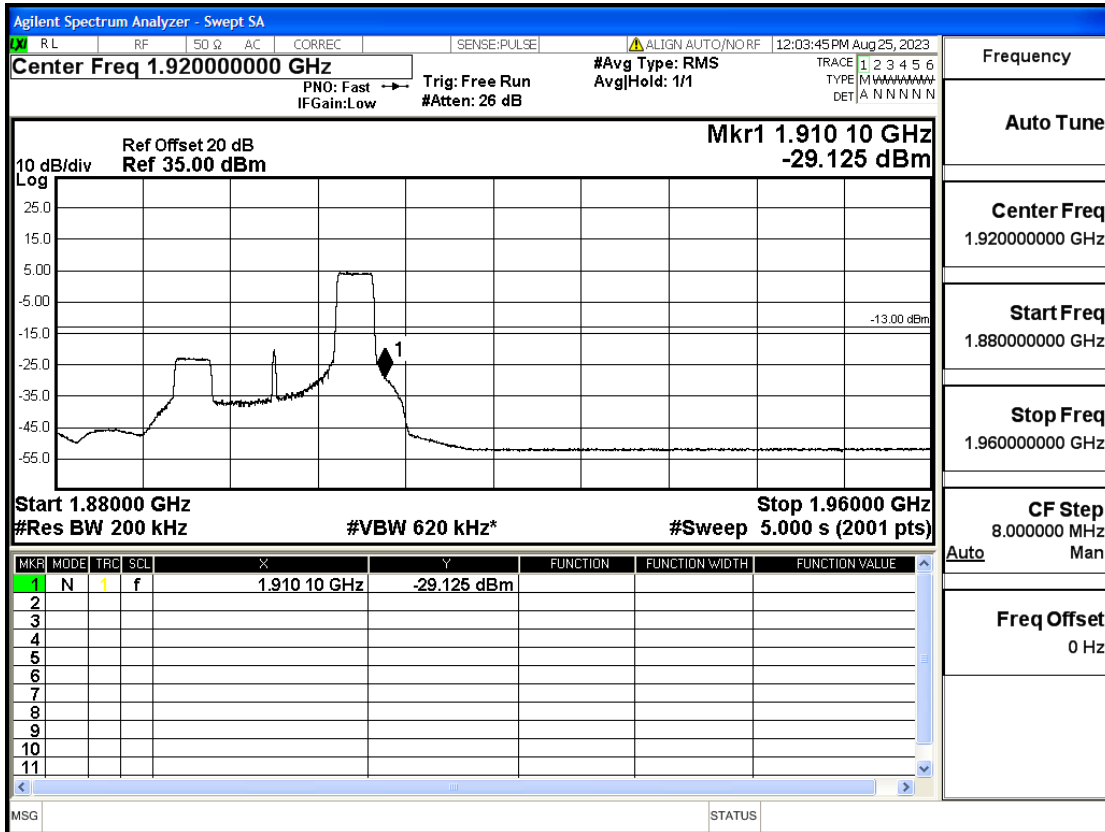

Band2-20-1860-16QAM-1#LOW@Pass

Band2-20-1900-QPSK-100#LOW@Pass

Band2-20-1900-QPSK-1#HIGH@Pass

Band2-20-1900-16QAM-18#HIGH@Pass

Band2-20-1900-16QAM-1#HIGH@Pass

Conducted Spurious Emission

Band	Bandwidth(MHz)	UL Frequency(MHz)	Modulation	RB Size	RB Offset	Test Condition	Transmitter Spurious Emission(Pass/Fail)
OB2	1.4	1850.7	QPSK	6	LOW	30mHz-1GHz	Pass
OB2	1.4	1850.7	QPSK	6	LOW	1GHz-7GHz	Pass
OB2	1.4	1850.7	QPSK	6	LOW	7GHz-13.6GHz	Pass
OB2	1.4	1850.7	QPSK	6	LOW	13.6GHz-20GHz	Pass
OB2	1.4	1850.7	QPSK	1	LOW	30mHz-1GHz	Pass
OB2	1.4	1850.7	QPSK	1	LOW	1GHz-7GHz	Pass
OB2	1.4	1850.7	QPSK	1	LOW	7GHz-13.6GHz	Pass
OB2	1.4	1850.7	QPSK	1	LOW	13.6GHz-20GHz	Pass
OB2	1.4	1850.7	QPSK	1	HIGH	30mHz-1GHz	Pass
OB2	1.4	1850.7	QPSK	1	HIGH	1GHz-7GHz	Pass
OB2	1.4	1850.7	QPSK	1	HIGH	7GHz-13.6GHz	Pass
OB2	1.4	1850.7	QPSK	1	HIGH	13.6GHz-20GHz	Pass
OB2	1.4	1880	QPSK	6	LOW	30mHz-1GHz	Pass
OB2	1.4	1880	QPSK	6	LOW	1GHz-7GHz	Pass
OB2	1.4	1880	QPSK	6	LOW	7GHz-13.6GHz	Pass
OB2	1.4	1880	QPSK	6	LOW	13.6GHz-20GHz	Pass
OB2	1.4	1880	QPSK	1	LOW	30mHz-1GHz	Pass
OB2	1.4	1880	QPSK	1	LOW	1GHz-7GHz	Pass
OB2	1.4	1880	QPSK	1	LOW	7GHz-13.6GHz	Pass
OB2	1.4	1880	QPSK	1	LOW	13.6GHz-20GHz	Pass
OB2	1.4	1880	QPSK	1	HIGH	30mHz-1GHz	Pass
OB2	1.4	1880	QPSK	1	HIGH	1GHz-7GHz	Pass
OB2	1.4	1880	QPSK	1	HIGH	7GHz-13.6GHz	Pass
OB2	1.4	1880	QPSK	1	HIGH	13.6GHz-20GHz	Pass
OB2	1.4	1909.3	QPSK	6	LOW	30mHz-1GHz	Pass
OB2	1.4	1909.3	QPSK	6	LOW	1GHz-7GHz	Pass
OB2	1.4	1909.3	QPSK	6	LOW	7GHz-13.6GHz	Pass
OB2	1.4	1909.3	QPSK	6	LOW	13.6GHz-20GHz	Pass
OB2	1.4	1909.3	QPSK	1	LOW	30mHz-1GHz	Pass
OB2	1.4	1909.3	QPSK	1	LOW	1GHz-7GHz	Pass
OB2	1.4	1909.3	QPSK	1	LOW	7GHz-13.6GHz	Pass
OB2	1.4	1909.3	QPSK	1	LOW	13.6GHz-20GHz	Pass
OB2	1.4	1909.3	QPSK	1	HIGH	30mHz-1GHz	Pass
OB2	1.4	1909.3	QPSK	1	HIGH	1GHz-7GHz	Pass
OB2	1.4	1909.3	QPSK	1	HIGH	7GHz-13.6GHz	Pass
OB2	1.4	1909.3	QPSK	1	HIGH	13.6GHz-20GHz	Pass
OB2	3	1851.5	QPSK	15	LOW	30mHz-1GHz	Pass
OB2	3	1851.5	QPSK	15	LOW	1GHz-7GHz	Pass
OB2	3	1851.5	QPSK	15	LOW	7GHz-13.6GHz	Pass
OB2	3	1851.5	QPSK	15	LOW	13.6GHz-20GHz	Pass