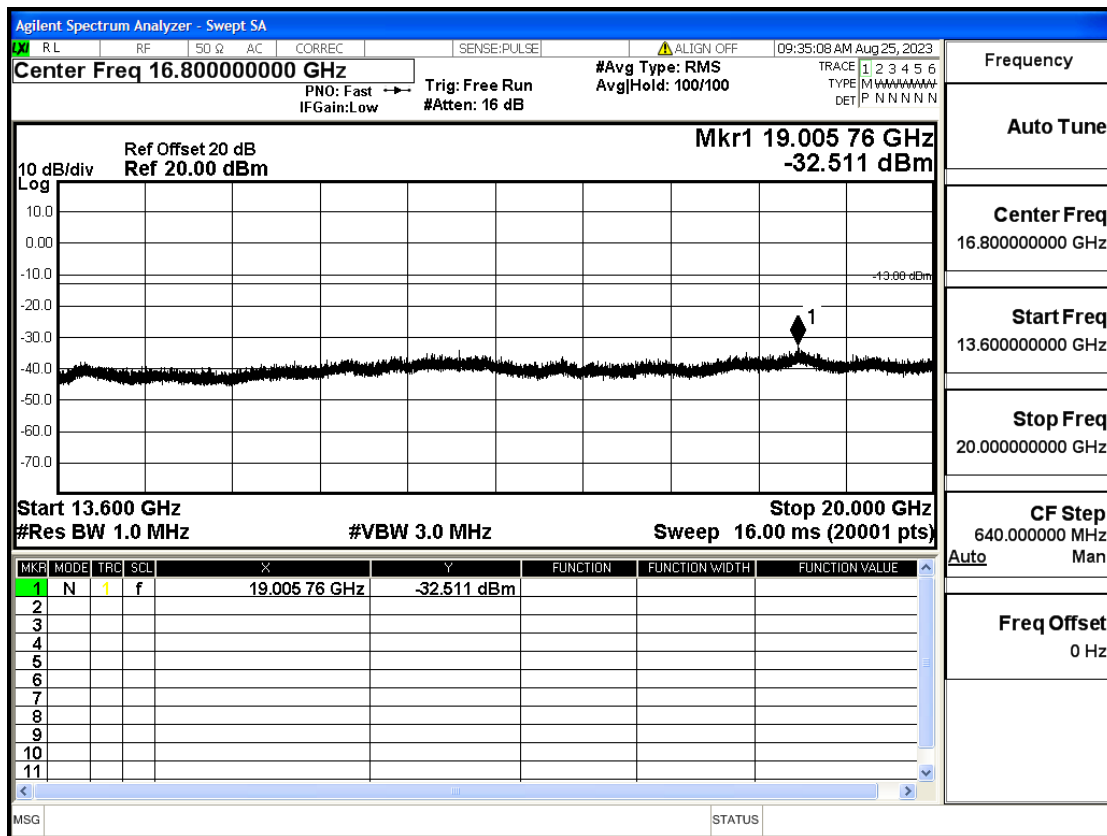

OB2-1.4-1850.7-QPSK-1#HIGH@13.6GHz-20GHz@Pass