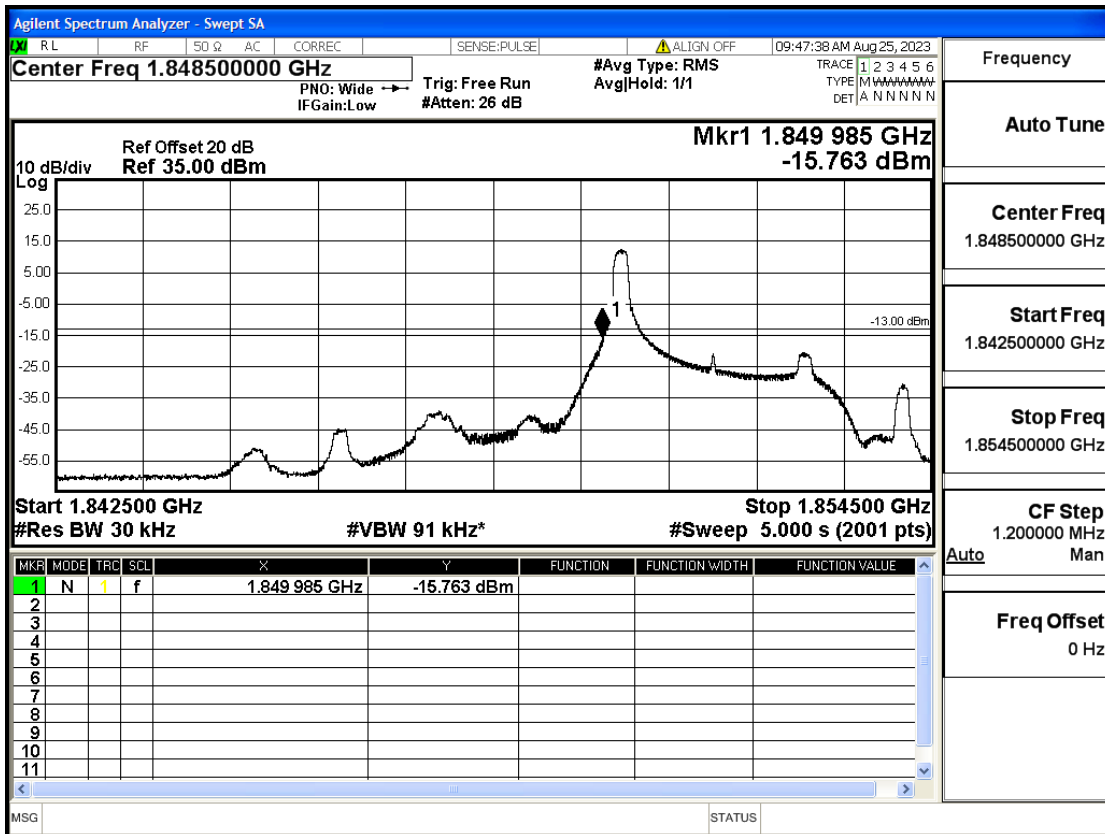

Band2-3-1851.5-QPSK-1#LOW@Pass