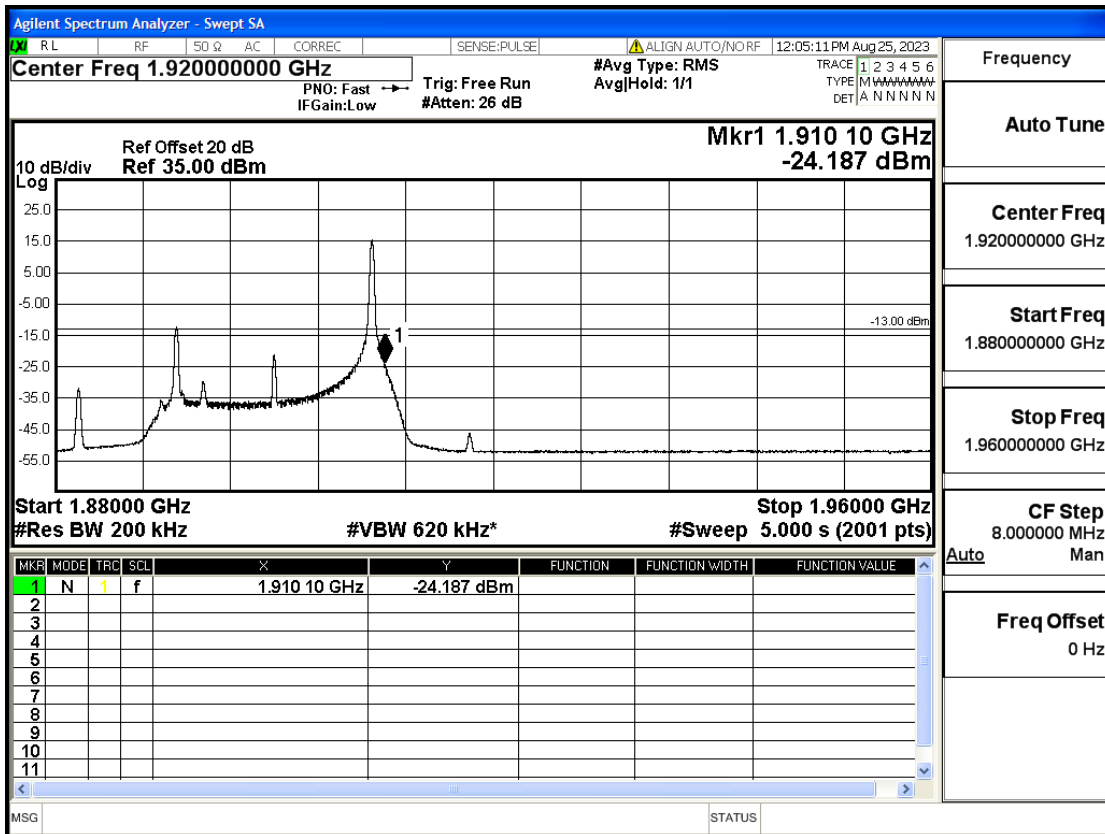

Band2-20-1860-16QAM-1#LOW@Pass

Band2-20-1900-QPSK-100#LOW@Pass

Band2-20-1900-QPSK-1#HIGH@Pass

Band2-20-1900-16QAM-18#HIGH@Pass

Band2-20-1900-16QAM-1#HIGH@Pass

Conducted Spurious Emission

Band	Bandwidth(MHz)	UL Frequency(MHz)	Modulation	RB Size	RB Offset	Test Condition	Transmitter Spurious Emission(Pass/Fail)
OB2	1.4	1850.7	QPSK	6	LOW	30mHz-1GHz	Pass
OB2	1.4	1850.7	QPSK	6	LOW	1GHz-7GHz	Pass
OB2	1.4	1850.7	QPSK	6	LOW	7GHz-13.6GHz	Pass
OB2	1.4	1850.7	QPSK	6	LOW	13.6GHz-20GHz	Pass
OB2	1.4	1850.7	QPSK	1	LOW	30mHz-1GHz	Pass
OB2	1.4	1850.7	QPSK	1	LOW	1GHz-7GHz	Pass
OB2	1.4	1850.7	QPSK	1	LOW	7GHz-13.6GHz	Pass
OB2	1.4	1850.7	QPSK	1	LOW	13.6GHz-20GHz	Pass
OB2	1.4	1850.7	QPSK	1	HIGH	30mHz-1GHz	Pass
OB2	1.4	1850.7	QPSK	1	HIGH	1GHz-7GHz	Pass
OB2	1.4	1850.7	QPSK	1	HIGH	7GHz-13.6GHz	Pass
OB2	1.4	1850.7	QPSK	1	HIGH	13.6GHz-20GHz	Pass
OB2	1.4	1880	QPSK	6	LOW	30mHz-1GHz	Pass
OB2	1.4	1880	QPSK	6	LOW	1GHz-7GHz	Pass
OB2	1.4	1880	QPSK	6	LOW	7GHz-13.6GHz	Pass
OB2	1.4	1880	QPSK	6	LOW	13.6GHz-20GHz	Pass
OB2	1.4	1880	QPSK	1	LOW	30mHz-1GHz	Pass
OB2	1.4	1880	QPSK	1	LOW	1GHz-7GHz	Pass
OB2	1.4	1880	QPSK	1	LOW	7GHz-13.6GHz	Pass
OB2	1.4	1880	QPSK	1	LOW	13.6GHz-20GHz	Pass
OB2	1.4	1880	QPSK	1	HIGH	30mHz-1GHz	Pass
OB2	1.4	1880	QPSK	1	HIGH	1GHz-7GHz	Pass
OB2	1.4	1880	QPSK	1	HIGH	7GHz-13.6GHz	Pass
OB2	1.4	1880	QPSK	1	HIGH	13.6GHz-20GHz	Pass
OB2	1.4	1909.3	QPSK	6	LOW	30mHz-1GHz	Pass
OB2	1.4	1909.3	QPSK	6	LOW	1GHz-7GHz	Pass
OB2	1.4	1909.3	QPSK	6	LOW	7GHz-13.6GHz	Pass
OB2	1.4	1909.3	QPSK	6	LOW	13.6GHz-20GHz	Pass
OB2	1.4	1909.3	QPSK	1	LOW	30mHz-1GHz	Pass
OB2	1.4	1909.3	QPSK	1	LOW	1GHz-7GHz	Pass
OB2	1.4	1909.3	QPSK	1	LOW	7GHz-13.6GHz	Pass
OB2	1.4	1909.3	QPSK	1	LOW	13.6GHz-20GHz	Pass
OB2	1.4	1909.3	QPSK	1	HIGH	30mHz-1GHz	Pass
OB2	1.4	1909.3	QPSK	1	HIGH	1GHz-7GHz	Pass
OB2	1.4	1909.3	QPSK	1	HIGH	7GHz-13.6GHz	Pass
OB2	1.4	1909.3	QPSK	1	HIGH	13.6GHz-20GHz	Pass
OB2	3	1851.5	QPSK	15	LOW	30mHz-1GHz	Pass
OB2	3	1851.5	QPSK	15	LOW	1GHz-7GHz	Pass
OB2	3	1851.5	QPSK	15	LOW	7GHz-13.6GHz	Pass
OB2	3	1851.5	QPSK	15	LOW	13.6GHz-20GHz	Pass