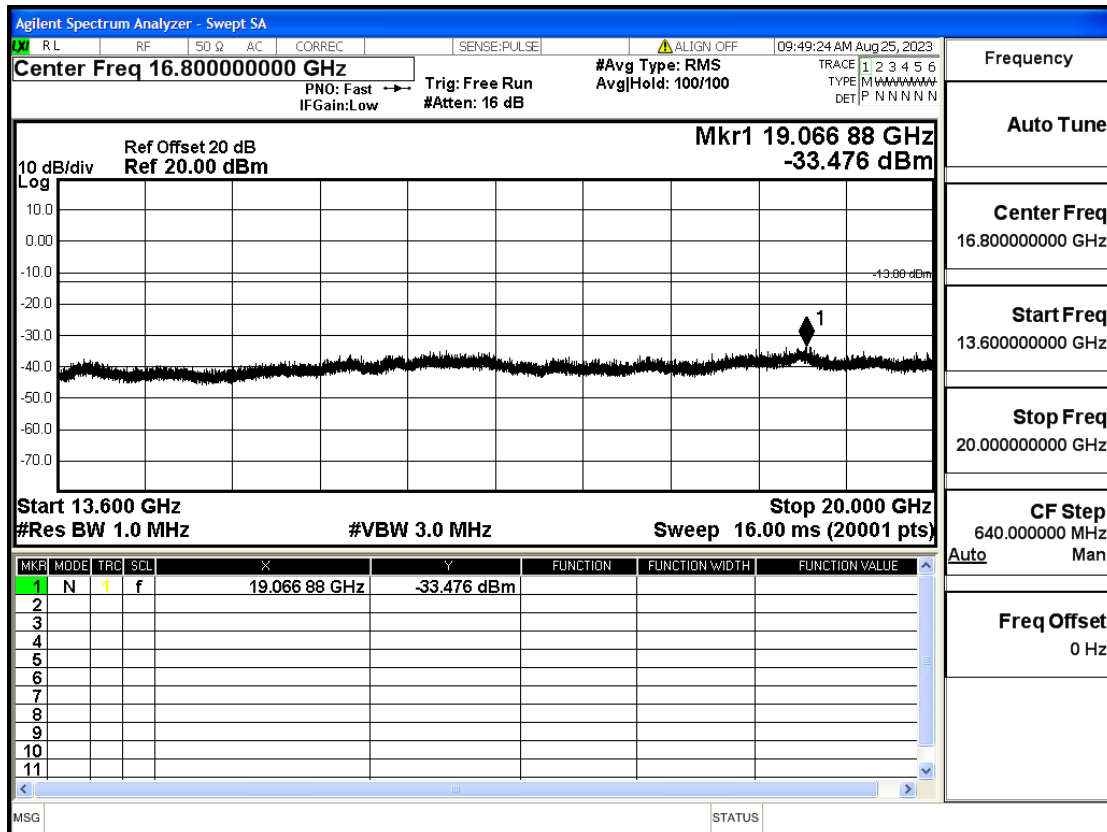

OB2-3-1851.5-QPSK-1#HIGH@13.6GHz-20GHz@Pass