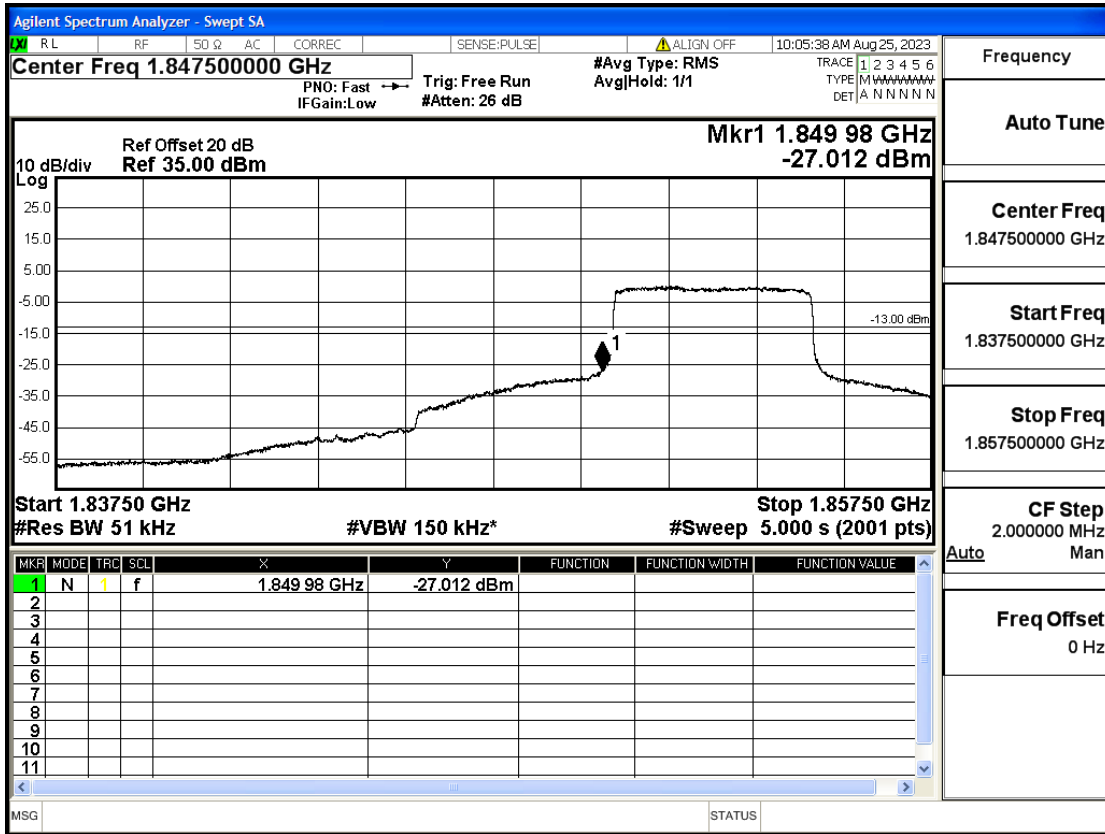

Band2-5-1852.5-QPSK-25#LOW@Pass