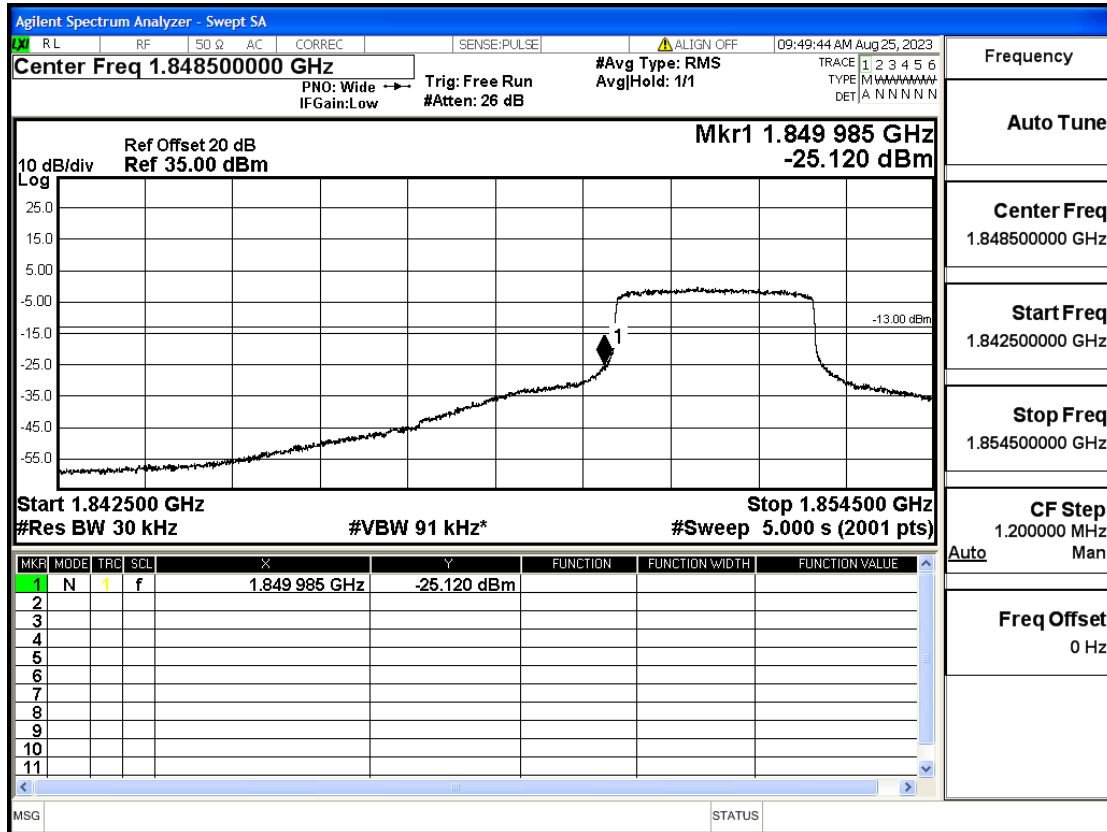

RF Test Data for LTE (Conducted Measurement)

Product Name: FriggaT7
Trade Mark: Frigga
Test Model: FriggaT7
Sample ID: TZ230804732-1#
FCC ID: 2ATWZ-T7X

Environmental Conditions

Temperature:	23.5°C
Relative Humidity:	57%
ATM Pressure:	100.0 kPa
Test Engineer:	Anna Hu
Supervised by:	Hugo Chen
Remark:	For LTE Band2

Band2-1.4-1909.3-16QAM-1#HIGH@Pass

Band2-3-1851.5-QPSK-15#LOW@Pass

Band2-3-1851.5-QPSK-1#LOW@Pass

Band2-3-1851.5-16QAM-15#LOW@Pass

Band2-3-1851.5-16QAM-1#LOW@Pass

Band2-3-1908.5-QPSK-15#LOW@Pass

Frequency
Auto Tune
Center Freq 1.91150000 GHz
Start Freq 1.90550000 GHz
Stop Freq 1.91750000 GHz
CF Step 1.200000 MHz
Auto Man
Freq Offset 0 Hz

Band2-3-1908.5-QPSK-1#HIGH@Pass

Frequency
Auto Tune
Center Freq 1.91150000 GHz
Start Freq 1.90550000 GHz
Stop Freq 1.91750000 GHz
CF Step 1.200000 MHz
Auto Man
Freq Offset 0 Hz

Band2-3-1908.5-16QAM-15#LOW@Pass