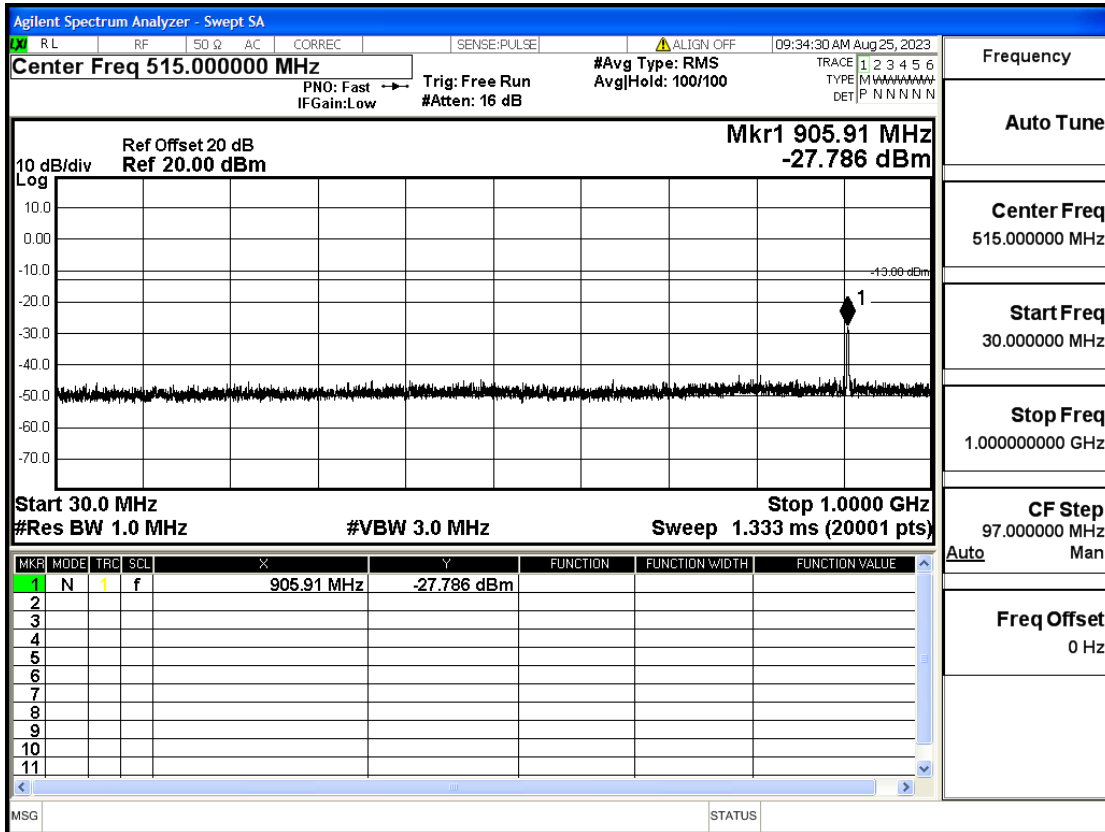

OB2-1.4-1850.7-QPSK-1#LOW@1GHz-7GHz@Pass

OB2-1.4-1850.7-QPSK-1#LOW@7GHz-13.6GHz@Pass

OB2-1.4-1850.7-QPSK-1#LOW@13.6GHz-20GHz@Pass

OB2-1.4-1850.7-QPSK-1#HIGH@30mHz-1GHz@Pass

OB2-1.4-1850.7-QPSK-1#HIGH@1GHz-7GHz@Pass