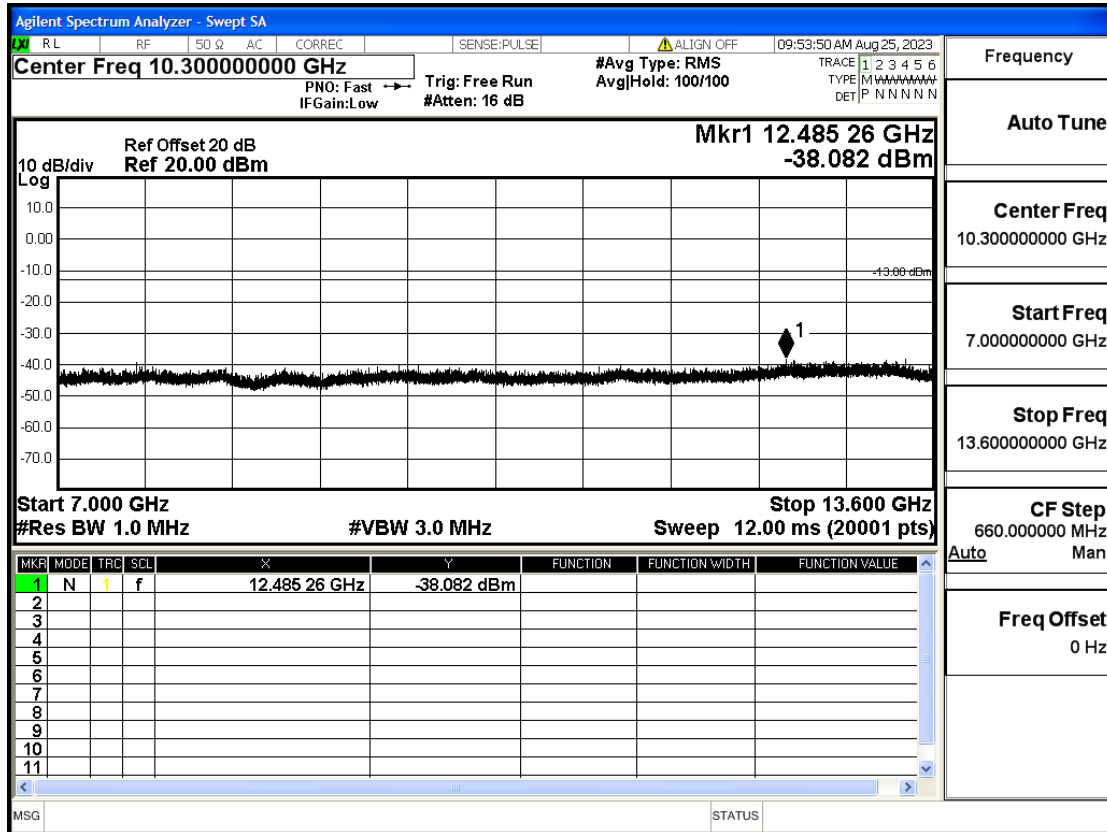

OB2-3-1880-QPSK-1#HIGH@7GHz-13.6GHz@Pass