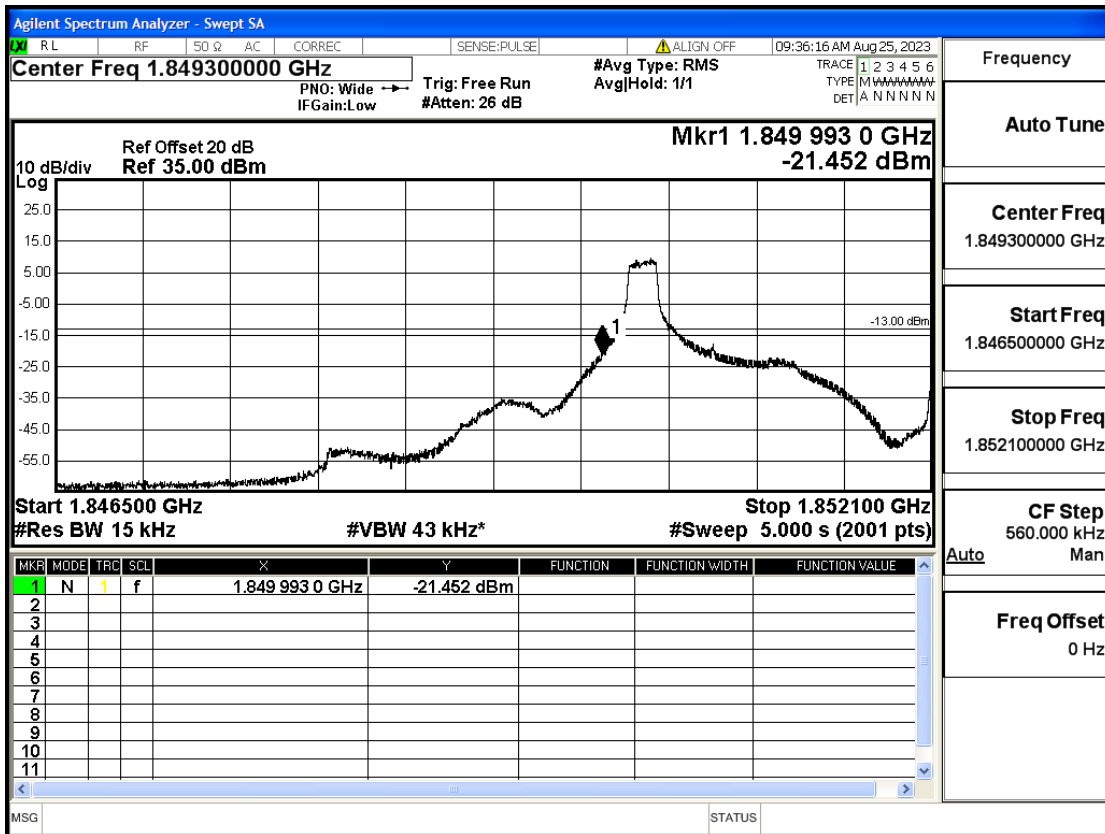

RF Test Data for LTE (Conducted Measurement)

Product Name: FriggaT7
Trade Mark: Frigga
Test Model: FriggaT7
Sample ID: TZ230804732-1#
FCC ID: 2ATWZ-T7X

Environmental Conditions

Temperature:	23.5°C
Relative Humidity:	57%
ATM Pressure:	100.0 kPa
Test Engineer:	Anna Hu
Supervised by:	Hugo Chen
Remark:	For LTE Band2

Band2-1.4-1850.7-QPSK-6#LOW@Pass

Band2-1.4-1850.7-QPSK-1#LOW@Pass

Band2-1.4-1850.7-16QAM-6#LOW@Pass

Band2-1.4-1850.7-16QAM-1#LOW@Pass

Band2-1.4-1909.3-QPSK-6#LOW@Pass

Band2-1.4-1909.3-QPSK-1#HIGH@Pass

Band2-1.4-1909.3-16QAM-6#LOW@Pass