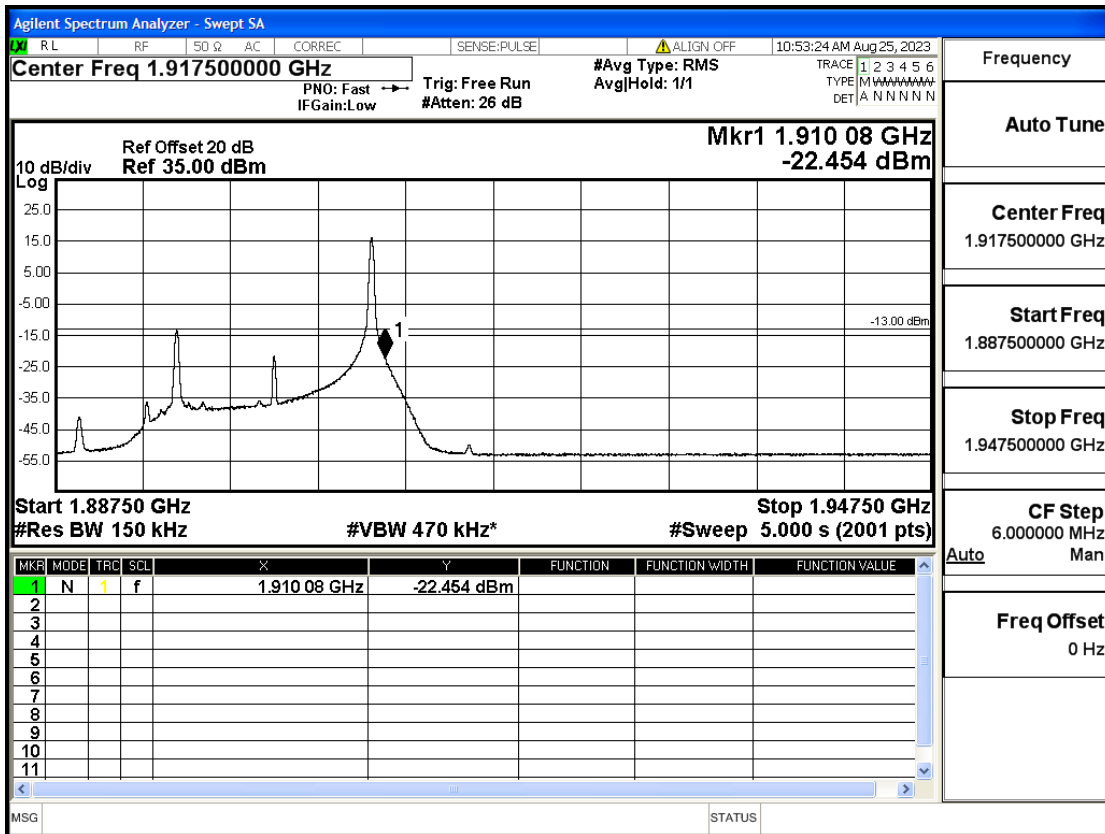

Band2-15-1902.5-QPSK-1#HIGH@Pass