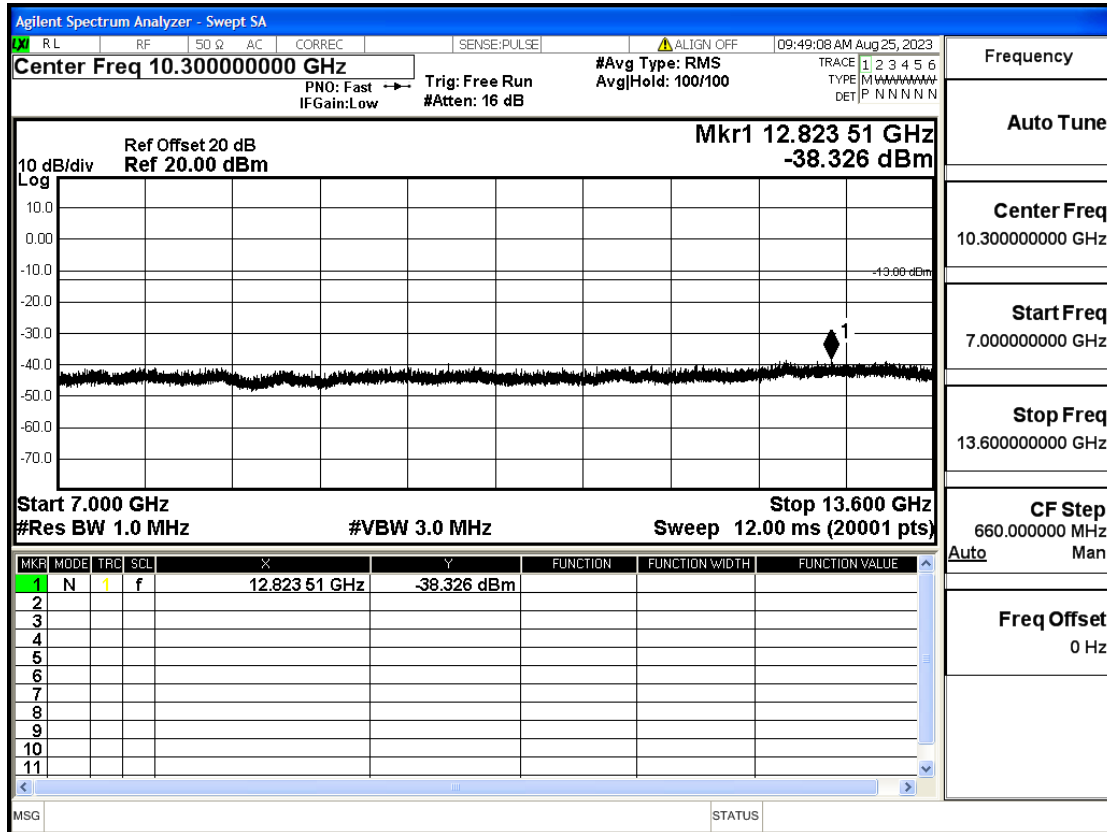

OB2-3-1851.5-QPSK-1#HIGH@7GHz-13.6GHz@Pass