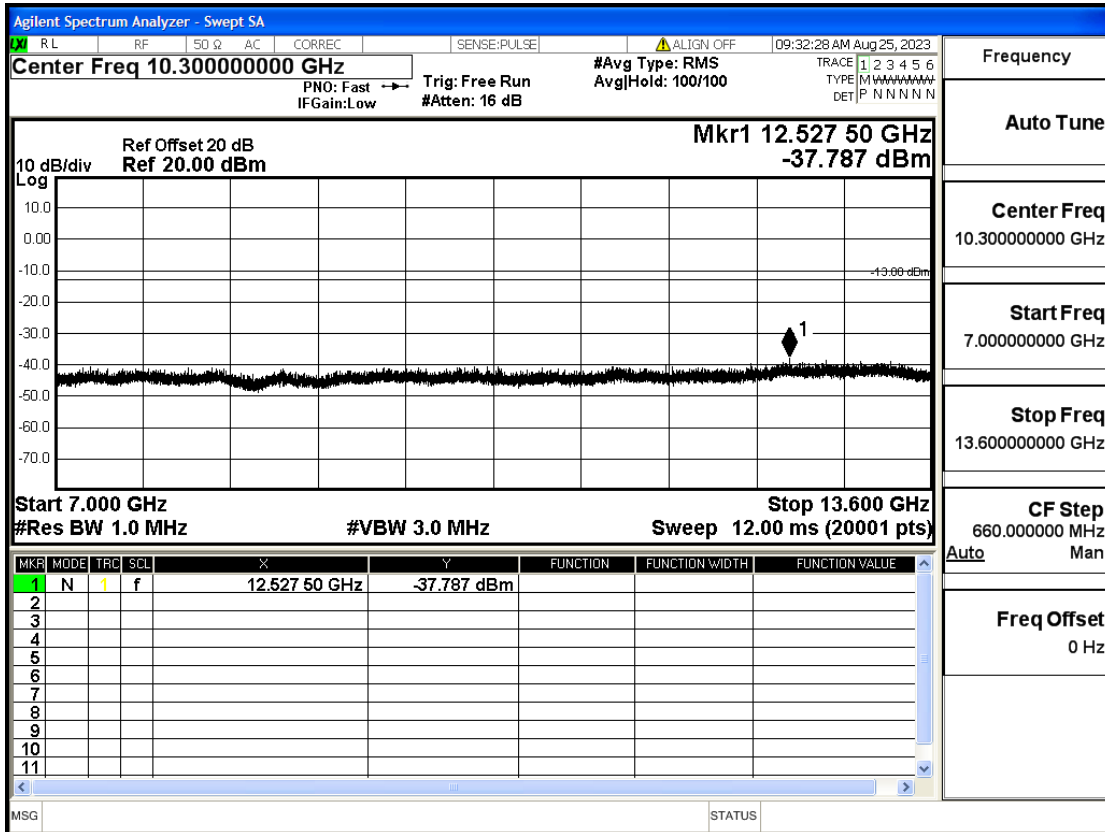

OB2-1.4-1850.7-QPSK-6#LOW@7GHz-13.6GHz@Pass