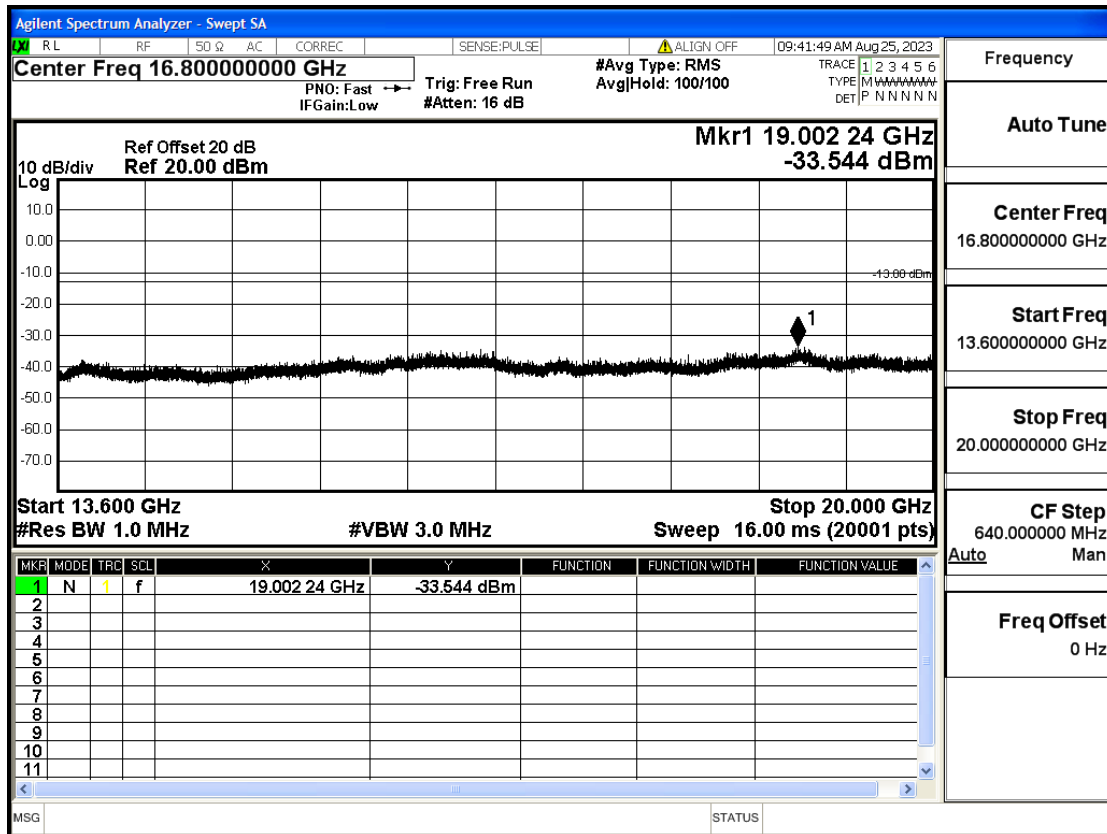

OB2-1.4-1909.3-QPSK-6#LOW@13.6GHz-20GHz@Pass