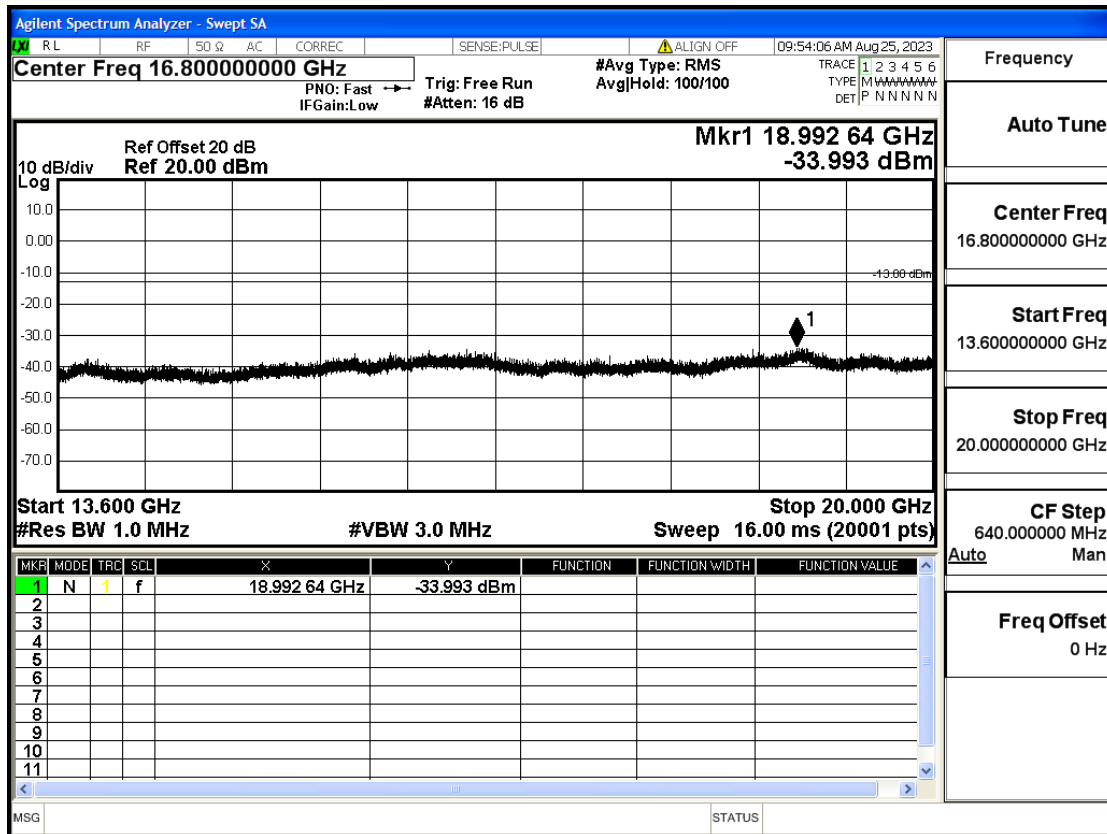

OB2-3-1880-QPSK-1#HIGH@13.6GHz-20GHz@Pass