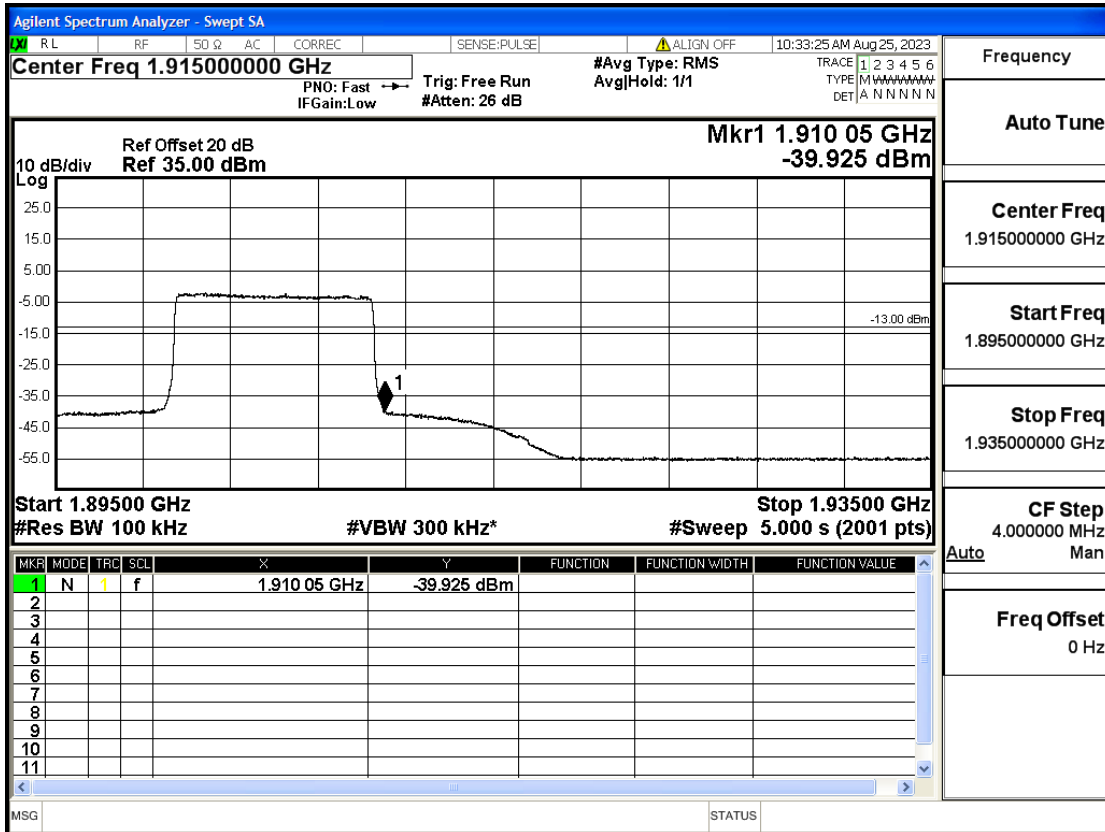

RF Test Data for LTE (Conducted Measurement)

Product Name: FriggaT7
Trade Mark: Frigga
Test Model: FriggaT7
Sample ID: TZ230804732-1#
FCC ID: 2ATWZ-T7X

Environmental Conditions

Temperature:	23.5°C
Relative Humidity:	57%
ATM Pressure:	100.0 kPa
Test Engineer:	Anna Hu
Supervised by:	Hugo Chen
Remark:	For LTE Band2

Band2-5-1907.5-16QAM-25#LOW@Pass

Band2-5-1907.5-16QAM-1#HIGH@Pass

Band2-10-1855-QPSK-50#LOW@Pass

Band2-10-1855-QPSK-1#LOW@Pass

Band2-10-1855-16QAM-12#LOW@Pass

Band2-10-1855-16QAM-1#LOW@Pass

Band2-10-1905-QPSK-50#LOW@Pass