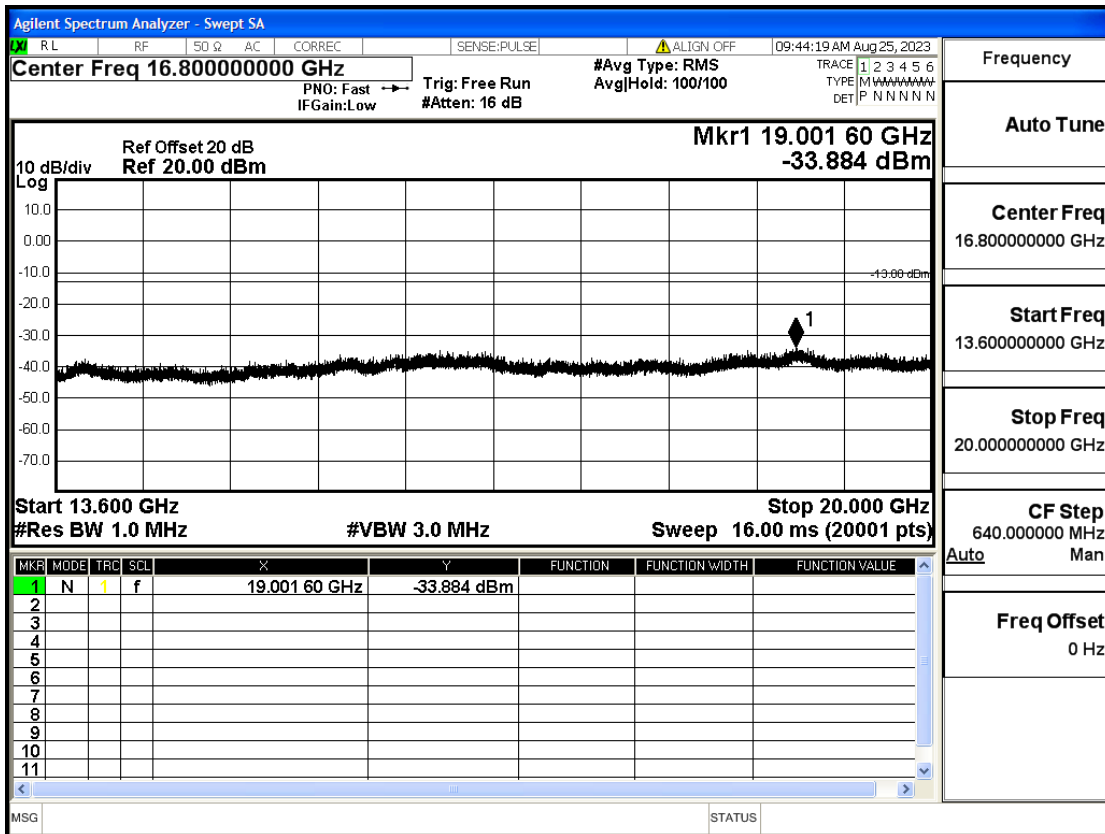

OB2-1.4-1909.3-QPSK-1#HIGH@13.6GHz-20GHz@Pass