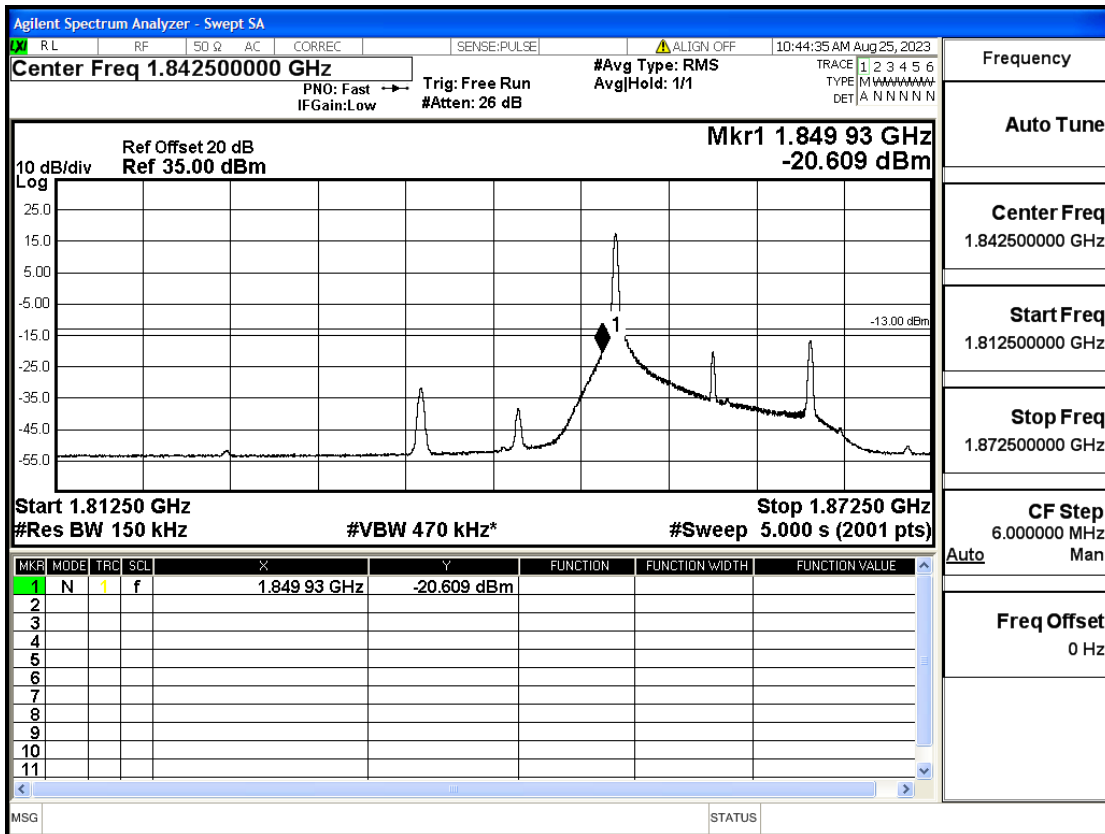

Band2-15-1857.5-16QAM-1#LOW@Pass