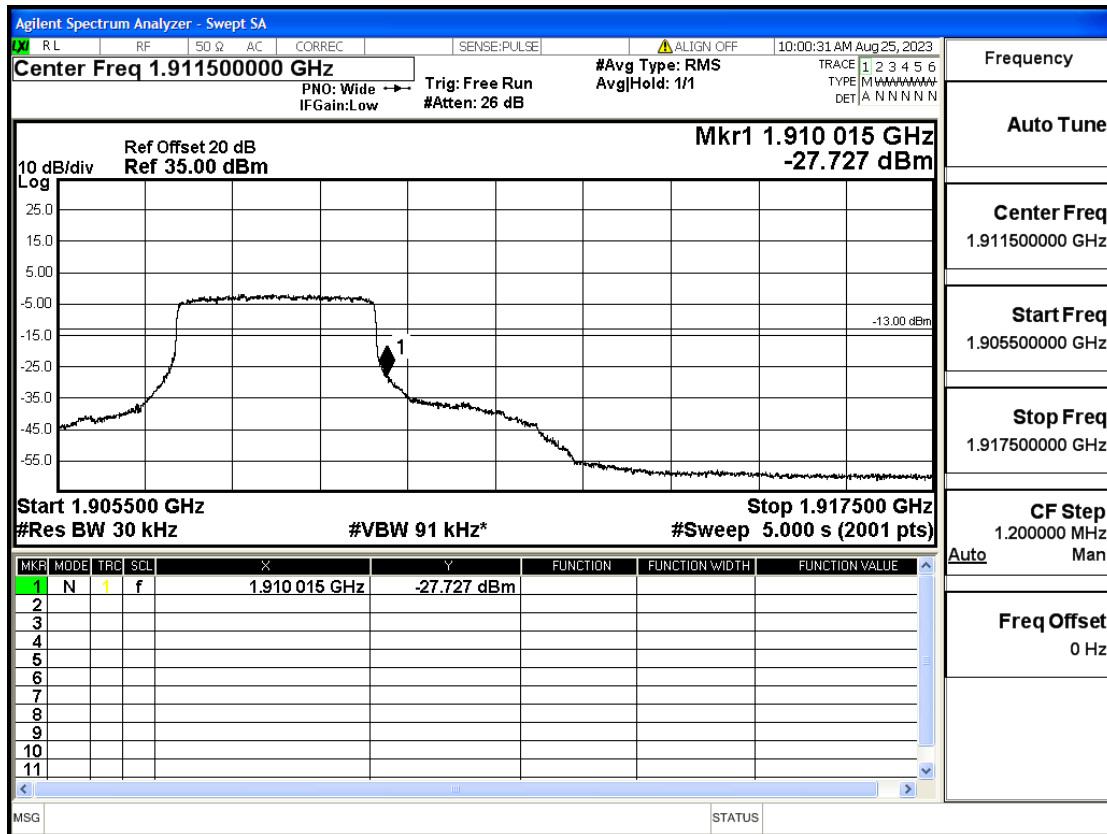

RF Test Data for LTE (Conducted Measurement)

Product Name: FriggaT7
Trade Mark: Frigga
Test Model: FriggaT7
Sample ID: TZ230804732-1#
FCC ID: 2ATWZ-T7X

Environmental Conditions

Temperature:	23.5°C
Relative Humidity:	57%
ATM Pressure:	100.0 kPa
Test Engineer:	Anna Hu
Supervised by:	Hugo Chen
Remark:	For LTE Band2

Band2-1.4-1909.3-16QAM-1#HIGH@Pass

Band2-3-1851.5-QPSK-15#LOW@Pass

Band2-3-1851.5-QPSK-1#LOW@Pass

Band2-3-1851.5-16QAM-15#LOW@Pass

Band2-3-1851.5-16QAM-1#LOW@Pass

Band2-3-1908.5-QPSK-15#LOW@Pass

Frequency
Auto Tune
Center Freq 1.91150000 GHz
Start Freq 1.90550000 GHz
Stop Freq 1.91750000 GHz
CF Step 1.200000 MHz
Auto Man
Freq Offset 0 Hz

Band2-3-1908.5-QPSK-1#HIGH@Pass

Frequency
Auto Tune
Center Freq 1.91150000 GHz
Start Freq 1.90550000 GHz
Stop Freq 1.91750000 GHz
CF Step 1.200000 MHz
Auto Man
Freq Offset 0 Hz

Band2-3-1908.5-16QAM-15#LOW@Pass