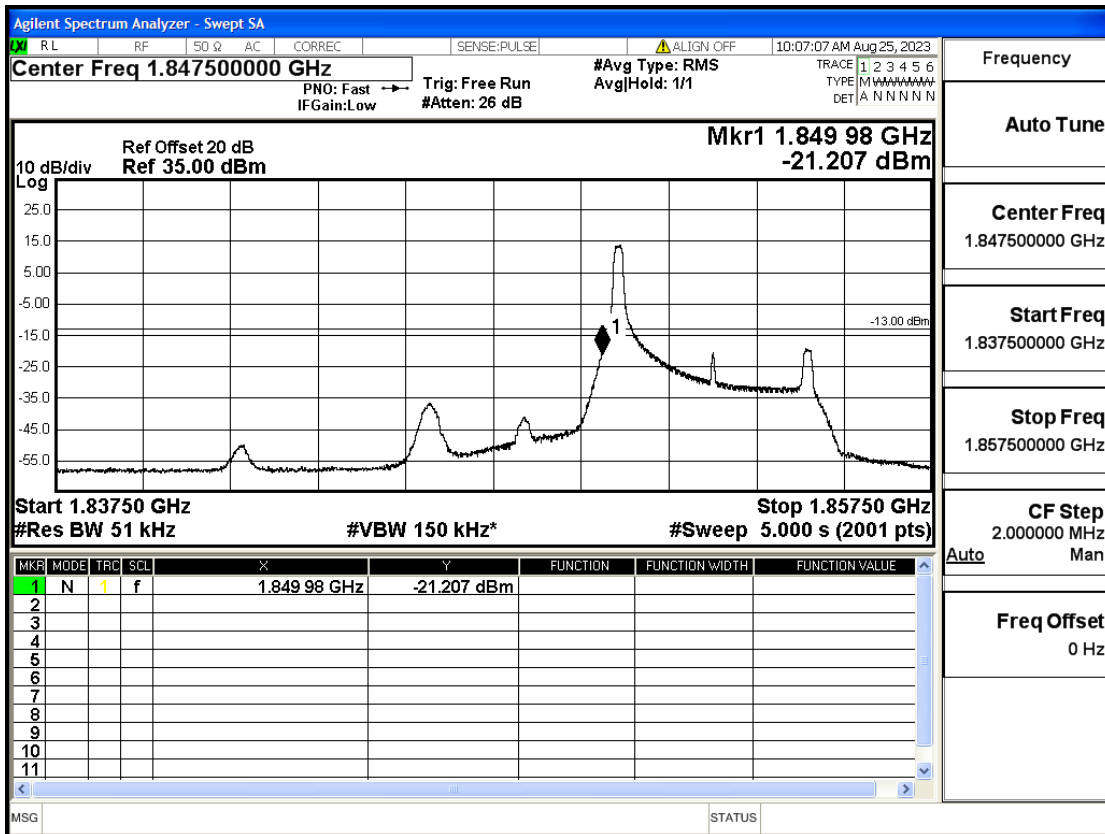

Band2-5-1852.5-QPSK-1#LOW@Pass