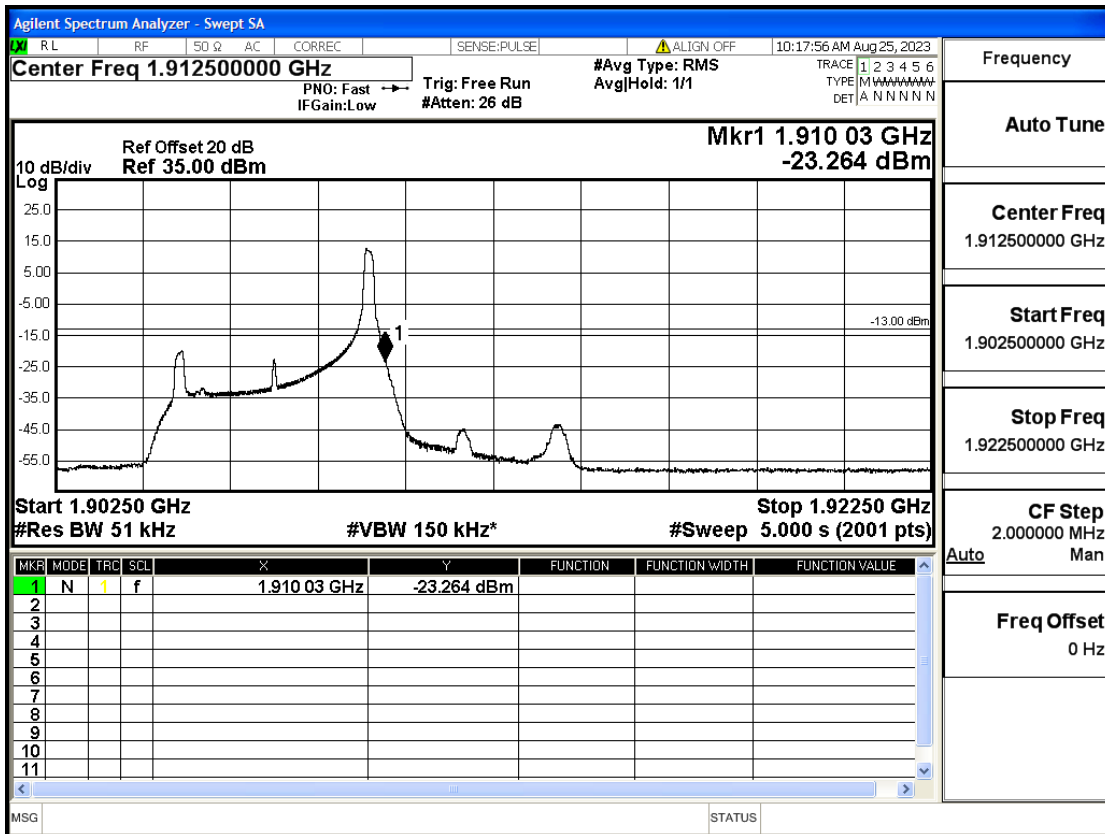

Band2-5-1907.5-QPSK-1#HIGH@Pass