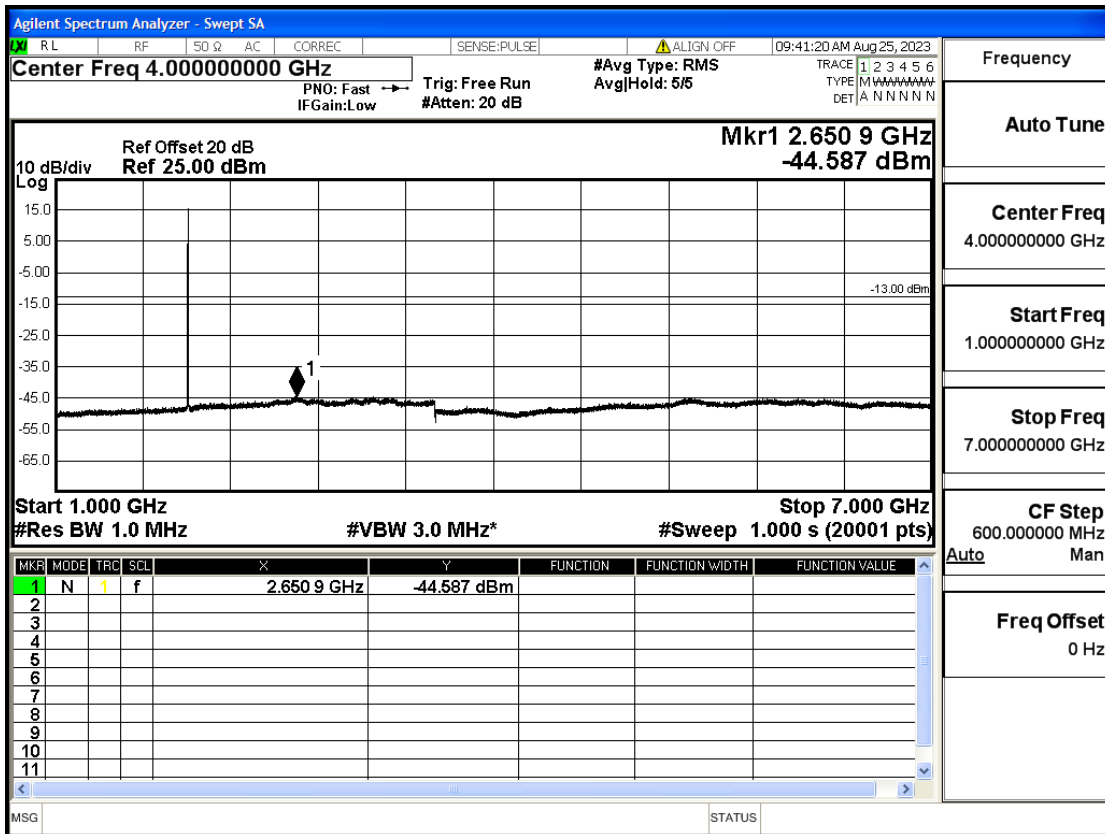

OB2-1.4-1909.3-QPSK-6#LOW@1GHz-7GHz@Pass