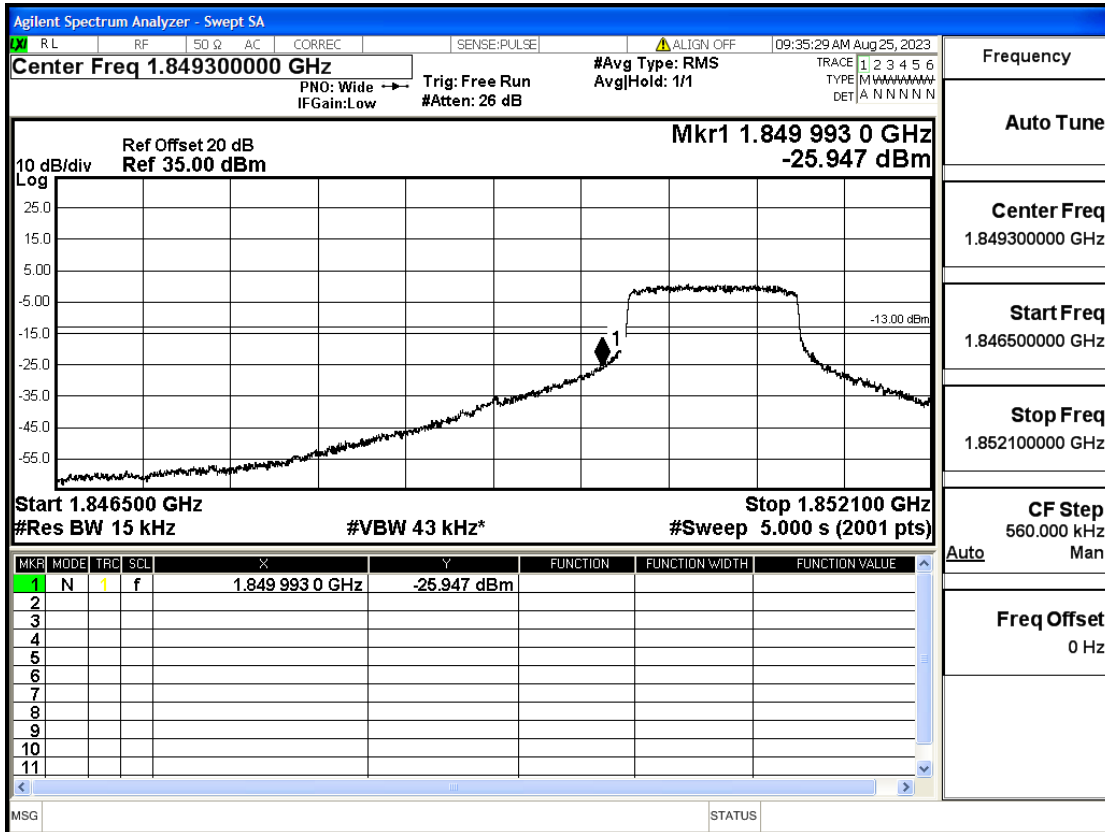

Band2-1.4-1850.7-16QAM-6#LOW@Pass