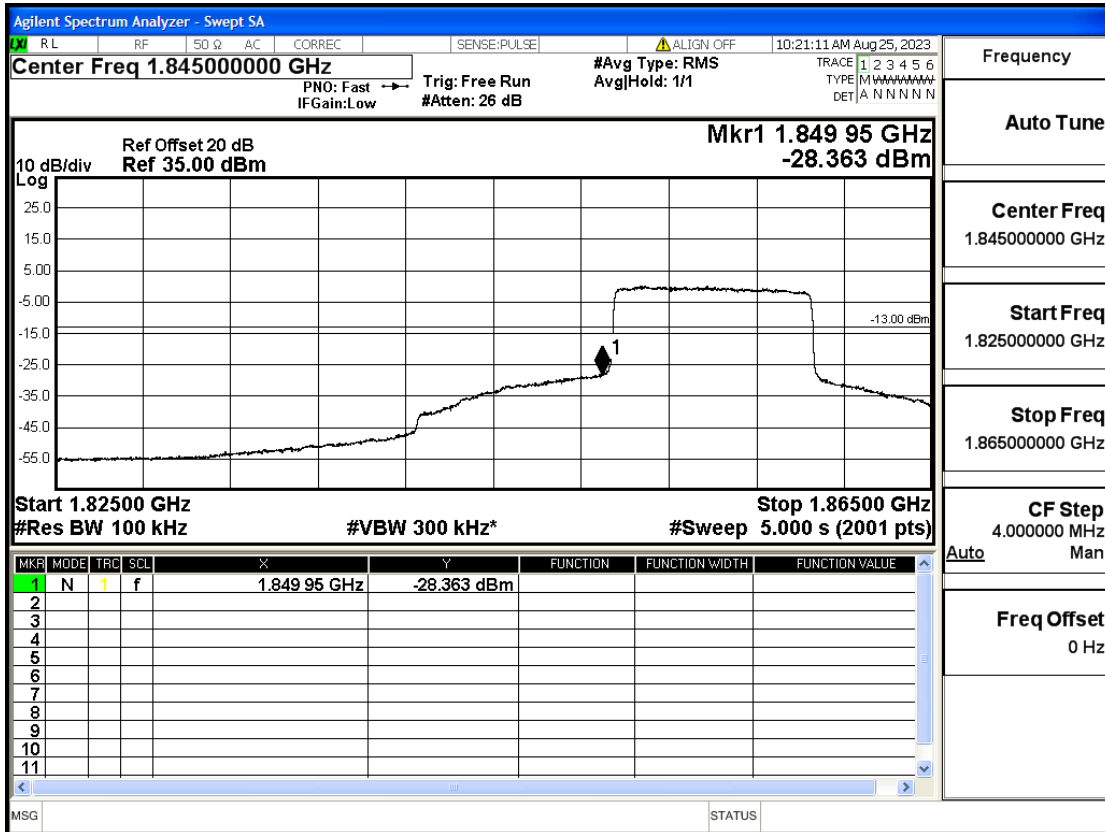

Band2-10-1855-QPSK-50#LOW@Pass