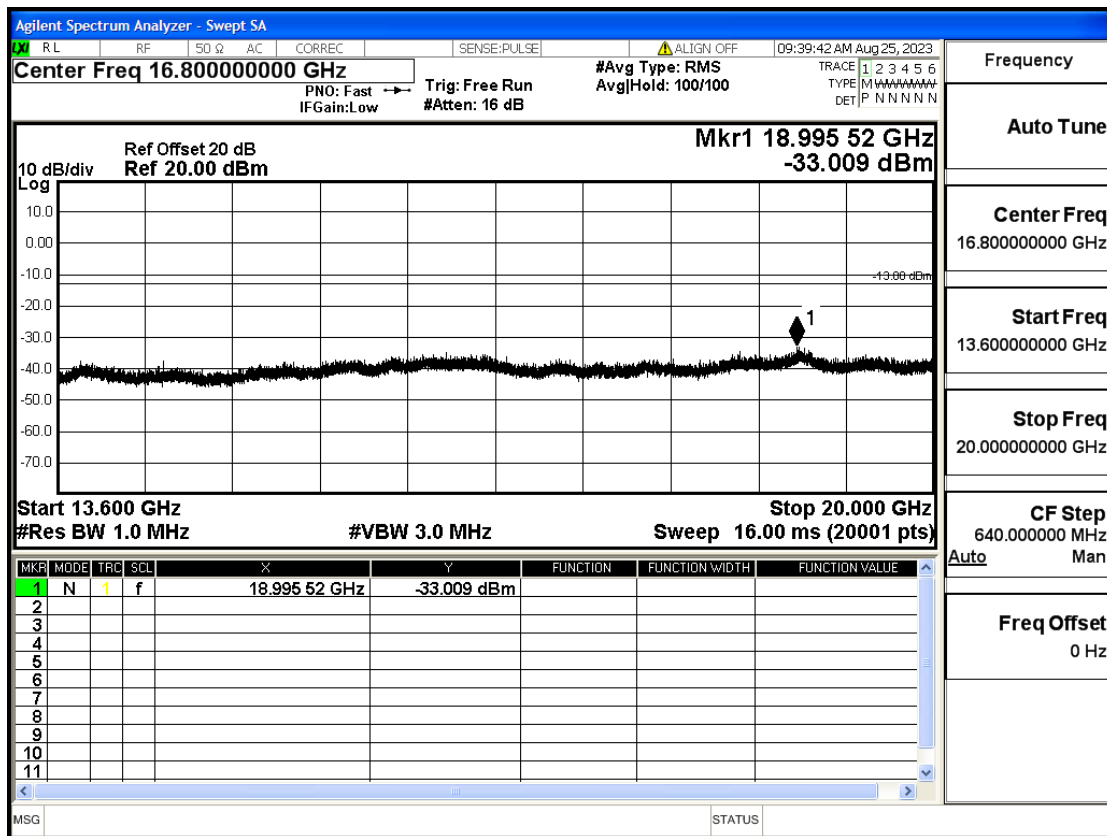

OB2-1.4-1880-QPSK-1#HIGH@30mHz-1GHz@Pass

OB2-1.4-1880-QPSK-1#HIGH@1GHz-7GHz@Pass

OB2-1.4-1880-QPSK-1#HIGH@7GHz-13.6GHz@Pass

OB2-1.4-1880-QPSK-1#HIGH@13.6GHz-20GHz@Pass

OB2-1.4-1909.3-QPSK-6#LOW@30mHz-1GHz@Pass