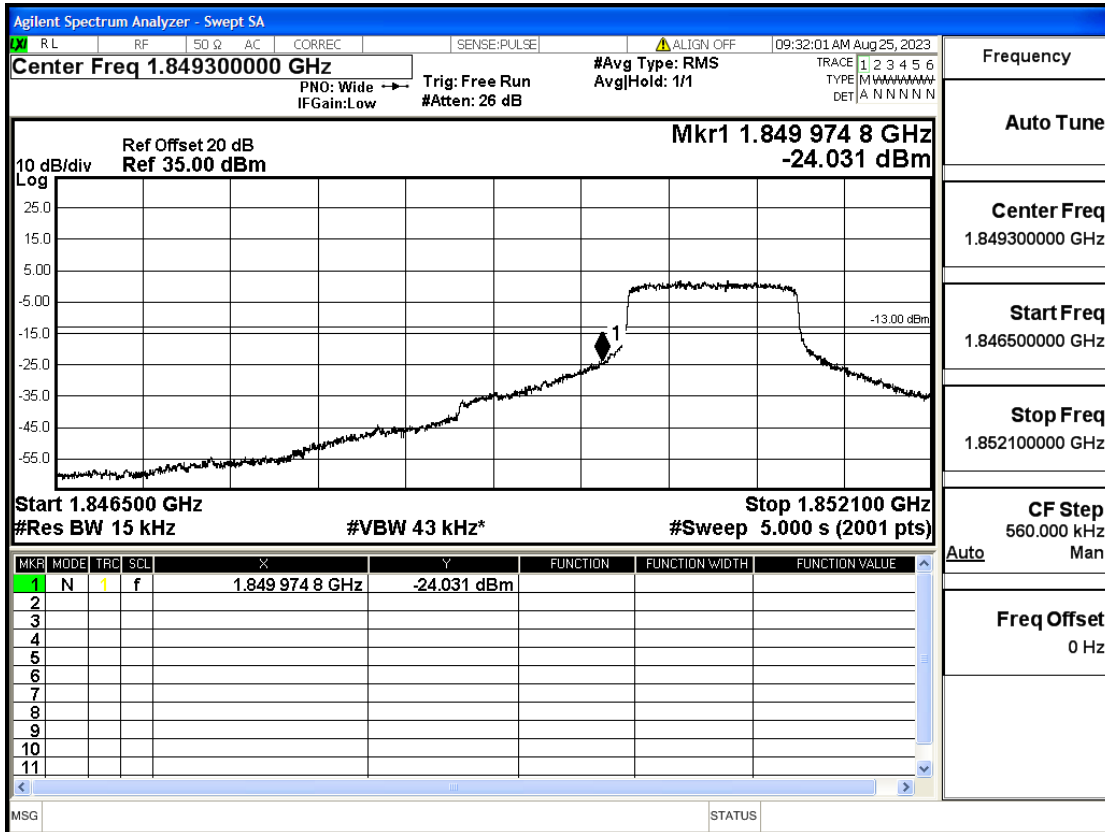

Band2-1.4-1850.7-QPSK-6#LOW@Pass