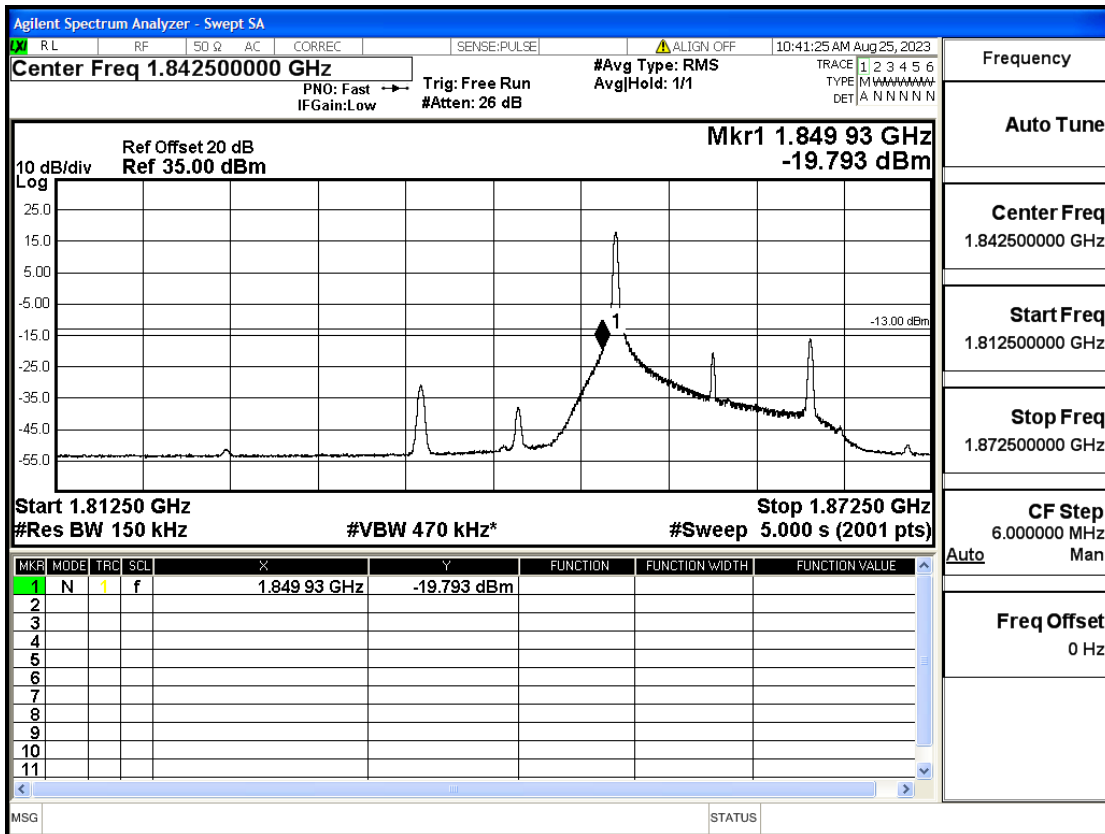

Band2-15-1857.5-QPSK-1#LOW@Pass