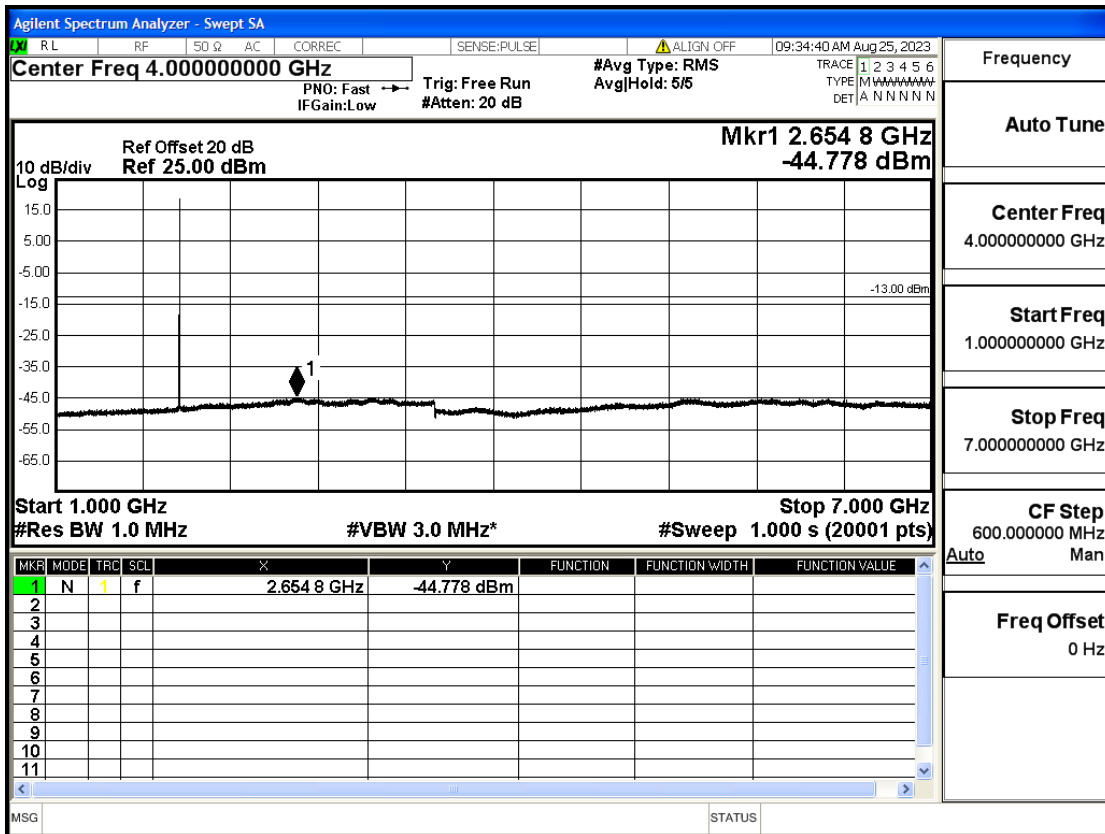

OB2-1.4-1850.7-QPSK-1#LOW@1GHz-7GHz@Pass

OB2-1.4-1850.7-QPSK-1#LOW@7GHz-13.6GHz@Pass

OB2-1.4-1850.7-QPSK-1#LOW@13.6GHz-20GHz@Pass

OB2-1.4-1850.7-QPSK-1#HIGH@30mHz-1GHz@Pass

OB2-1.4-1850.7-QPSK-1#HIGH@1GHz-7GHz@Pass