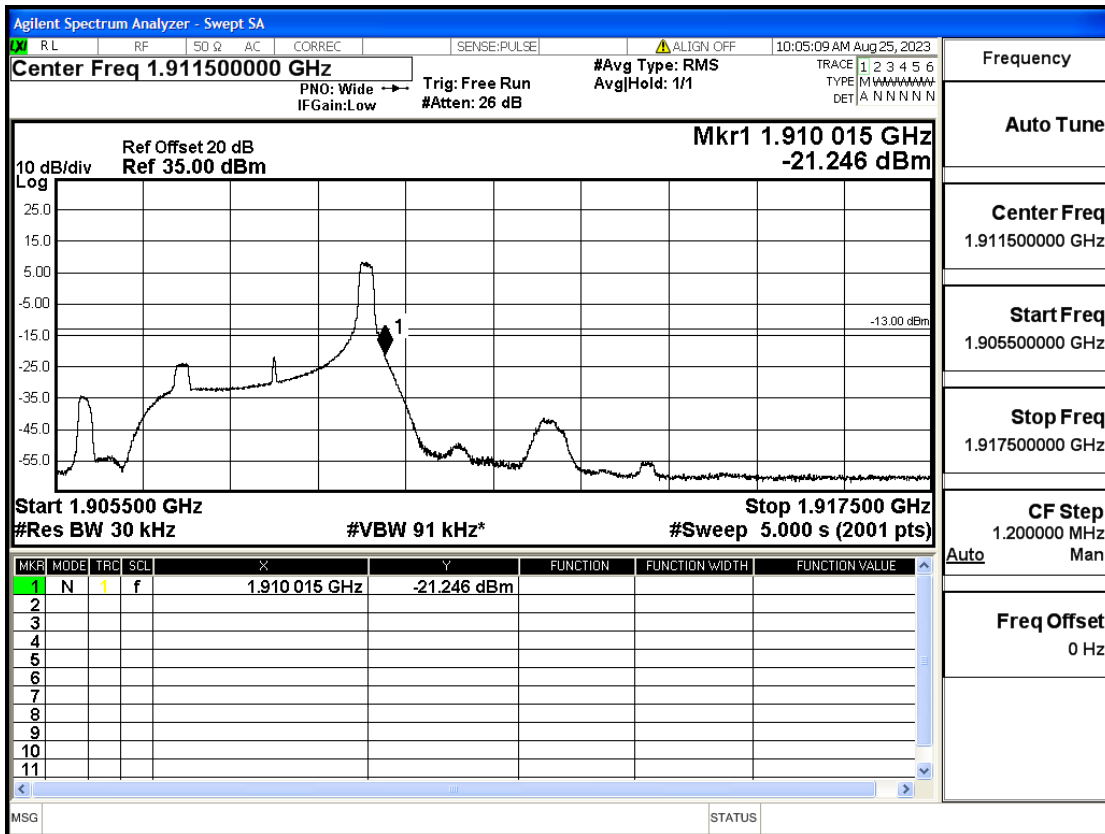

Band2-3-1908.5-16QAM-1#HIGH@Pass