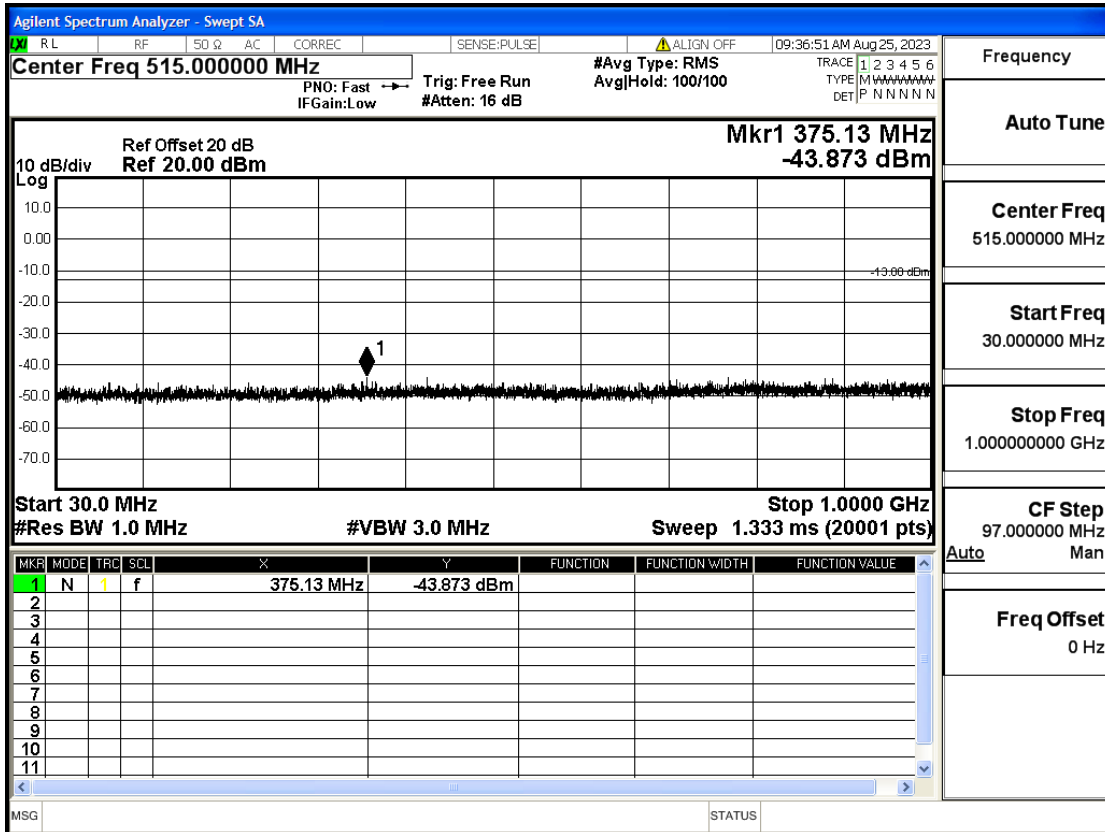

OB2-1.4-1880-QPSK-6#LOW@30mHz-1GHz@Pass