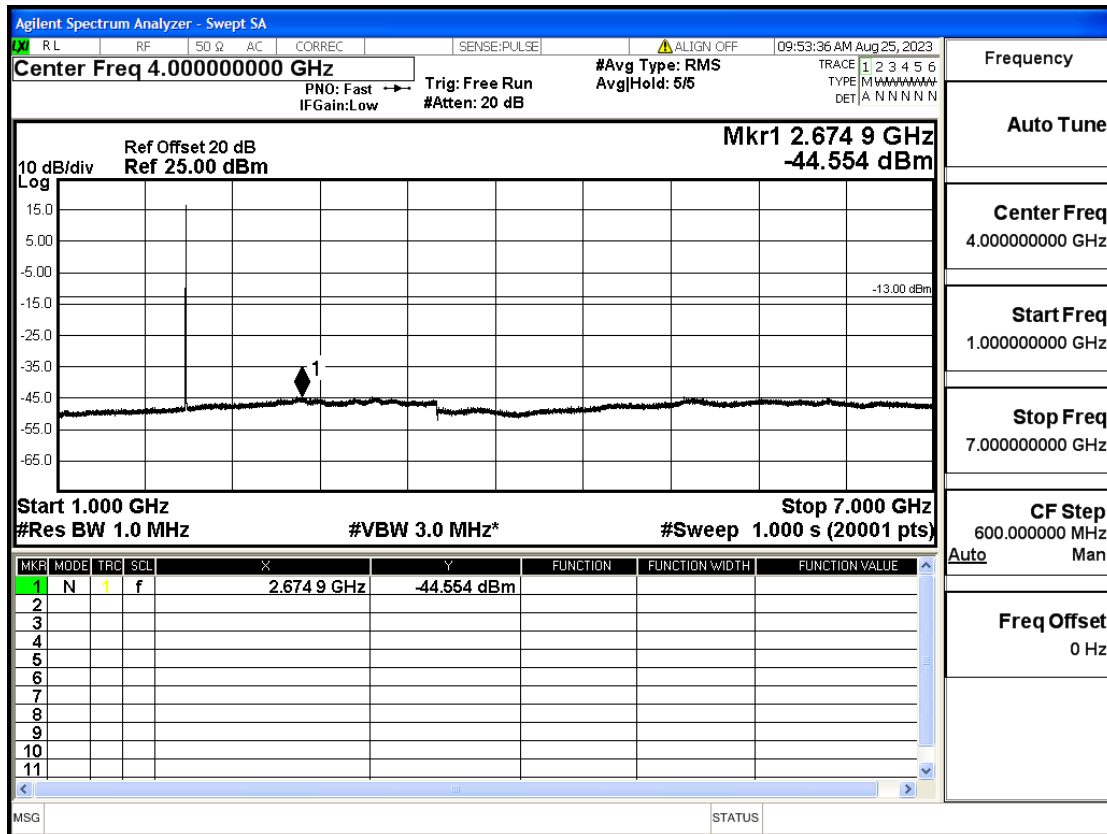

OB2-3-1880-QPSK-1#HIGH@1GHz-7GHz@Pass