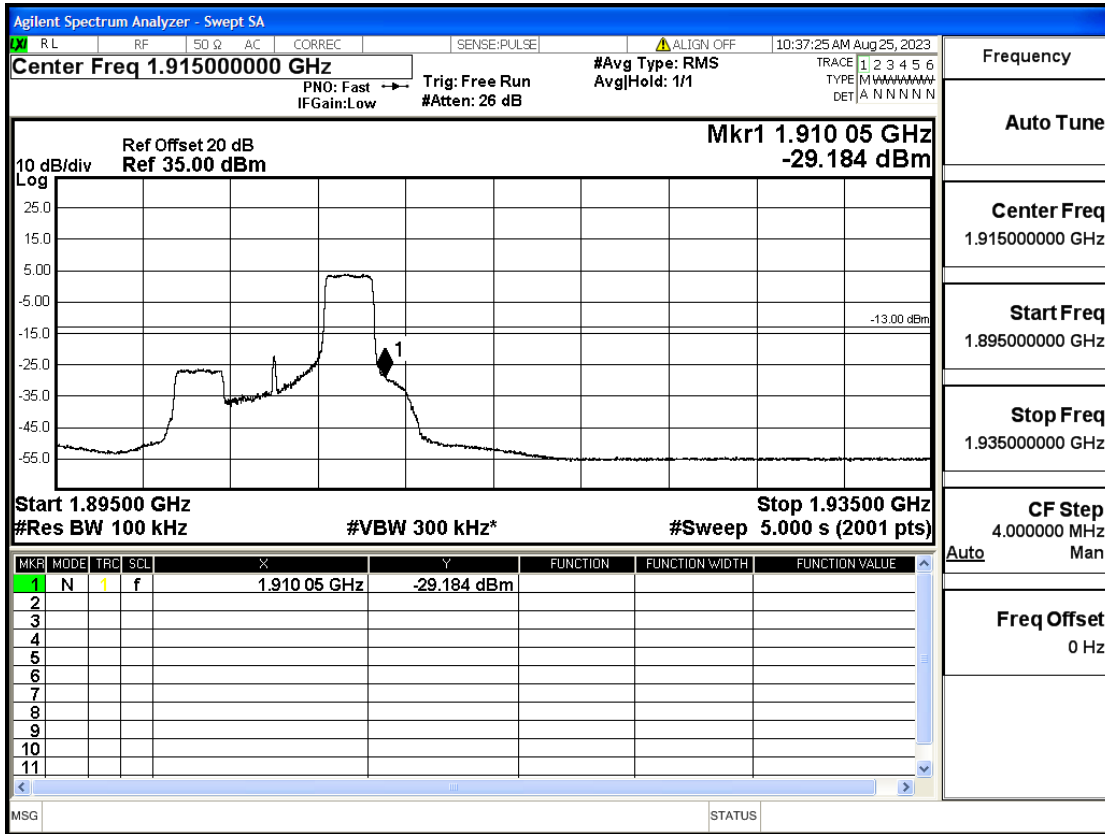

Band2-10-1905-16QAM-12#HIGH@Pass