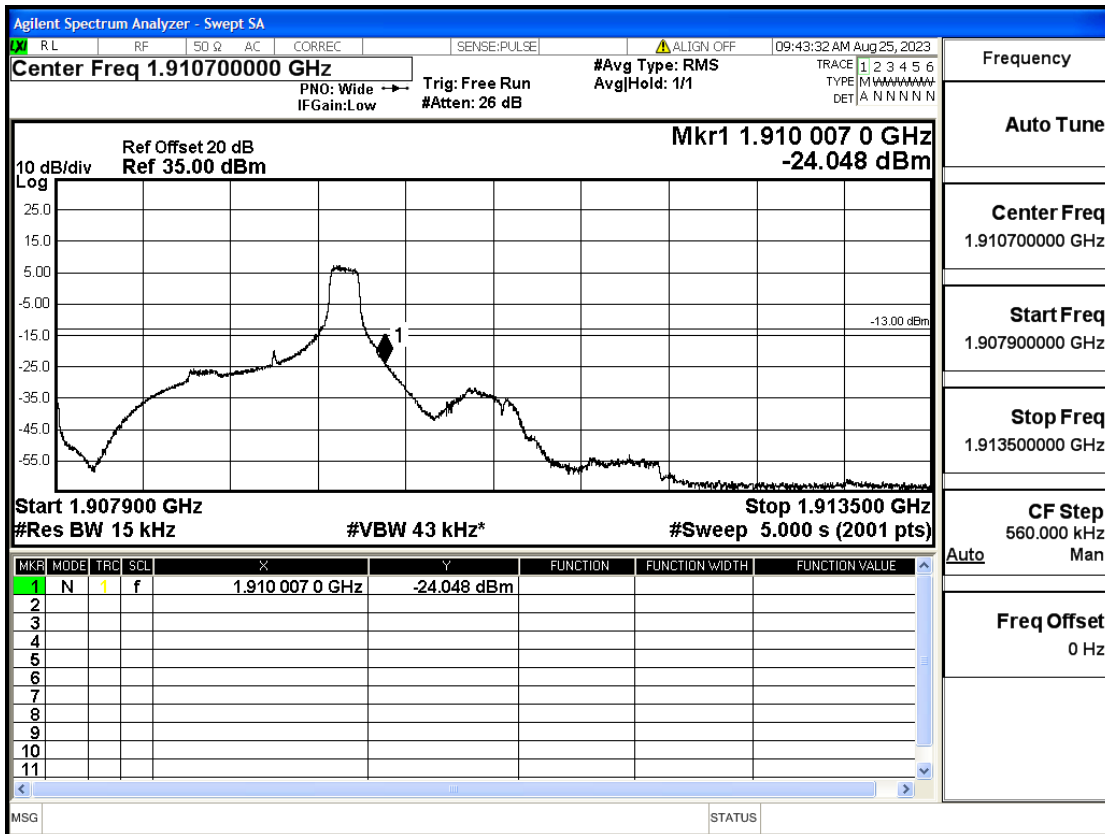

RF Test Data for LTE (Conducted Measurement)

Product Name: FriggaT7
Trade Mark: Frigga
Test Model: FriggaT7
Sample ID: TZ230804732-1#
FCC ID: 2ATWZ-T7X

Environmental Conditions

Temperature:	23.5°C
Relative Humidity:	57%
ATM Pressure:	100.0 kPa
Test Engineer:	Anna Hu
Supervised by:	Hugo Chen
Remark:	For LTE Band2

Band2-1.4-1850.7-QPSK-6#LOW@Pass

Band2-1.4-1850.7-QPSK-1#LOW@Pass

Band2-1.4-1850.7-16QAM-6#LOW@Pass

Band2-1.4-1850.7-16QAM-1#LOW@Pass

Band2-1.4-1909.3-QPSK-6#LOW@Pass

Band2-1.4-1909.3-QPSK-1#HIGH@Pass

Band2-1.4-1909.3-16QAM-6#LOW@Pass