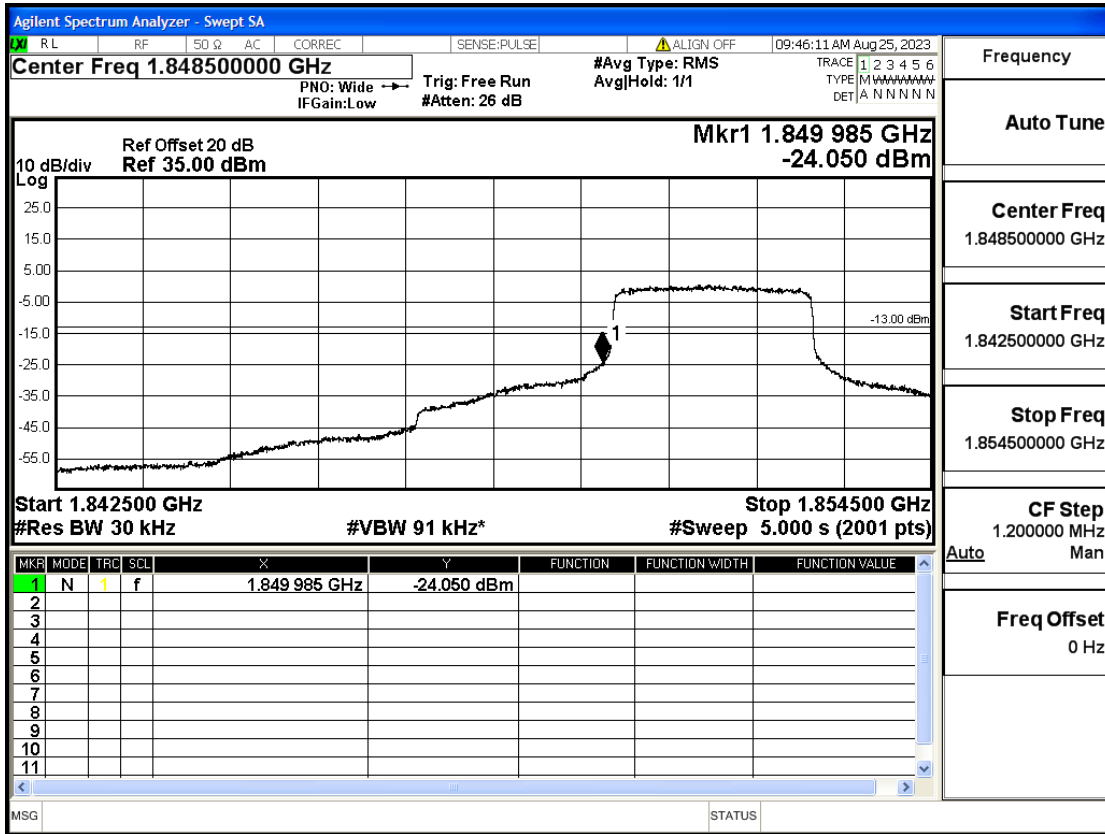

Band2-3-1851.5-QPSK-15#LOW@Pass