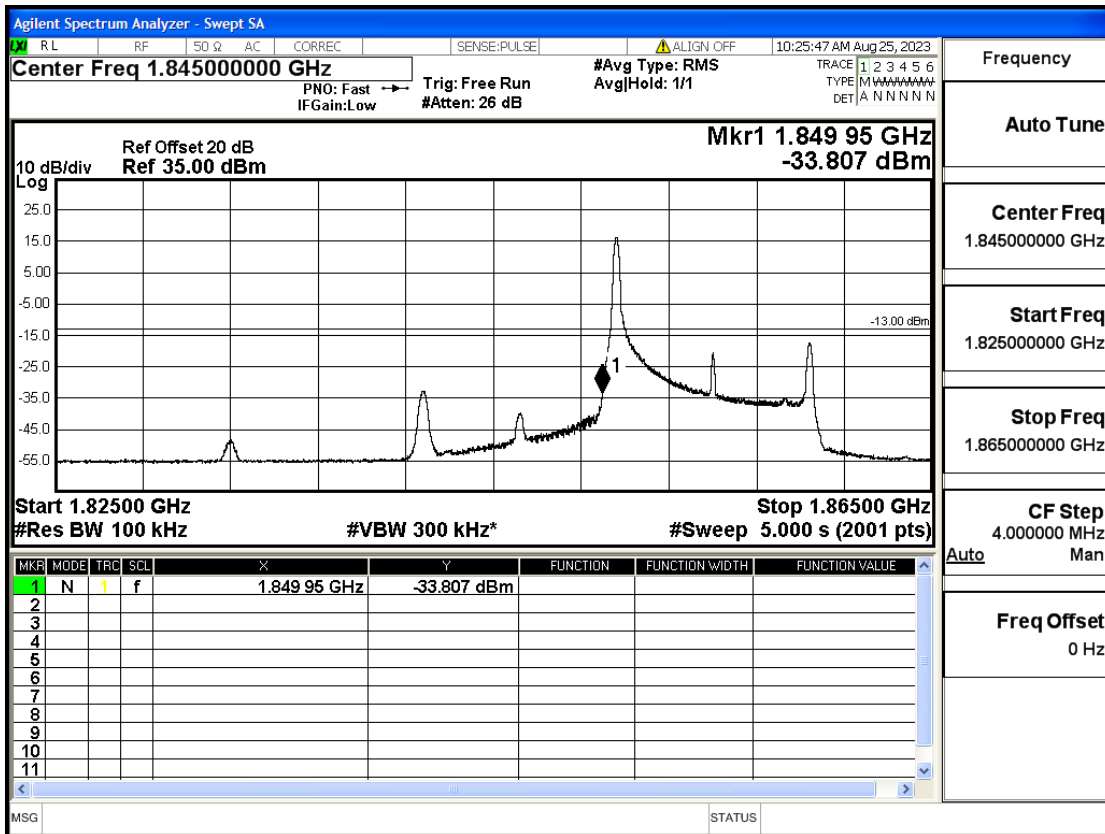

Band2-10-1855-16QAM-1#LOW@Pass