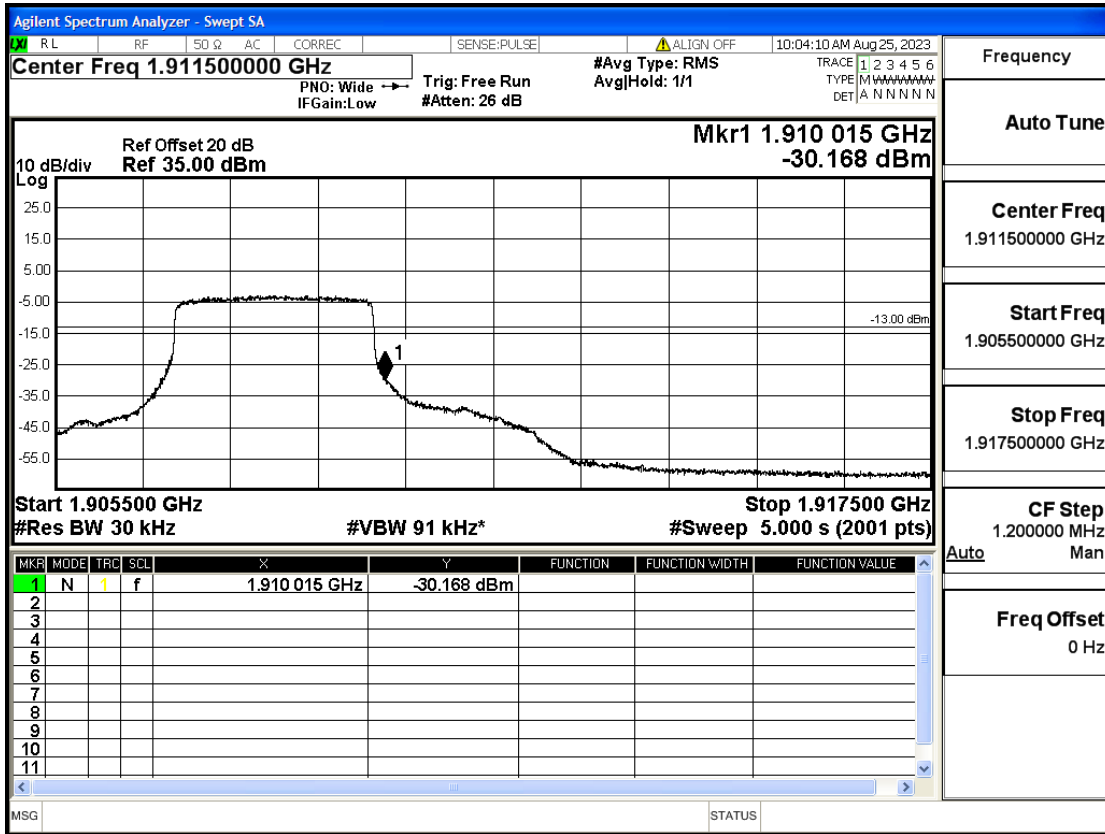

Band2-3-1908.5-16QAM-15#LOW@Pass