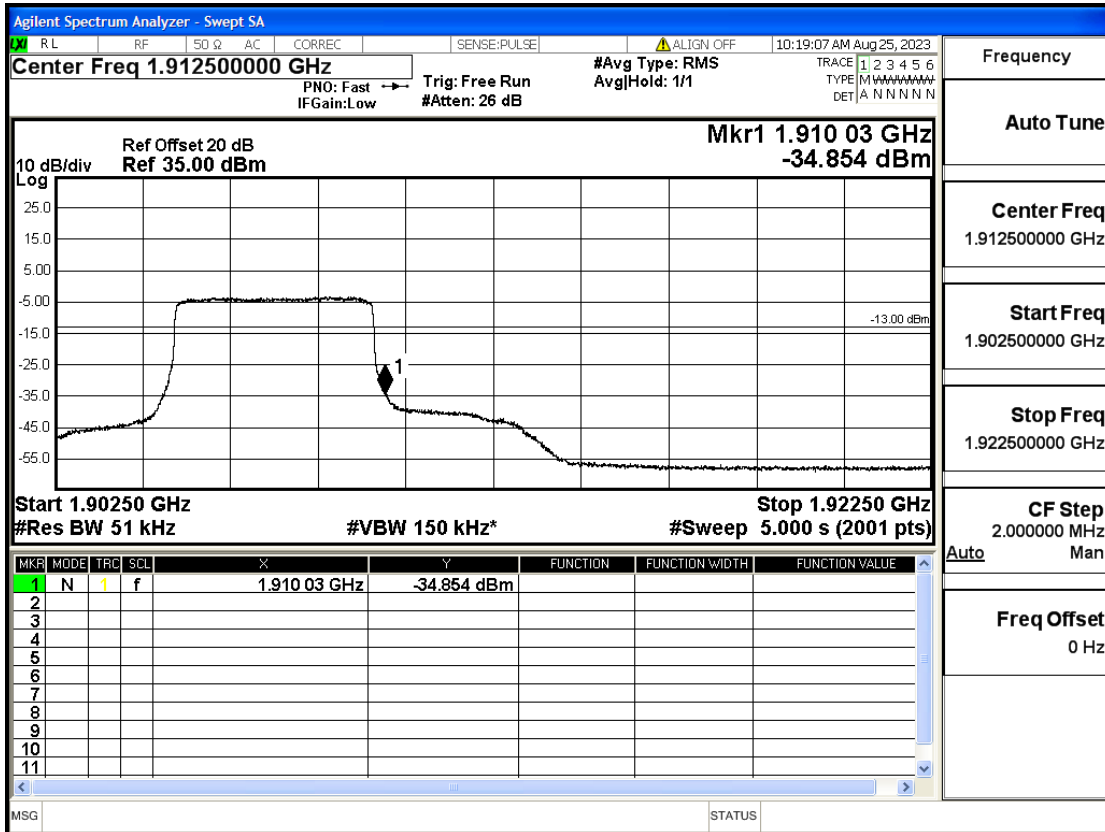

Band2-5-1907.5-16QAM-25#LOW@Pass