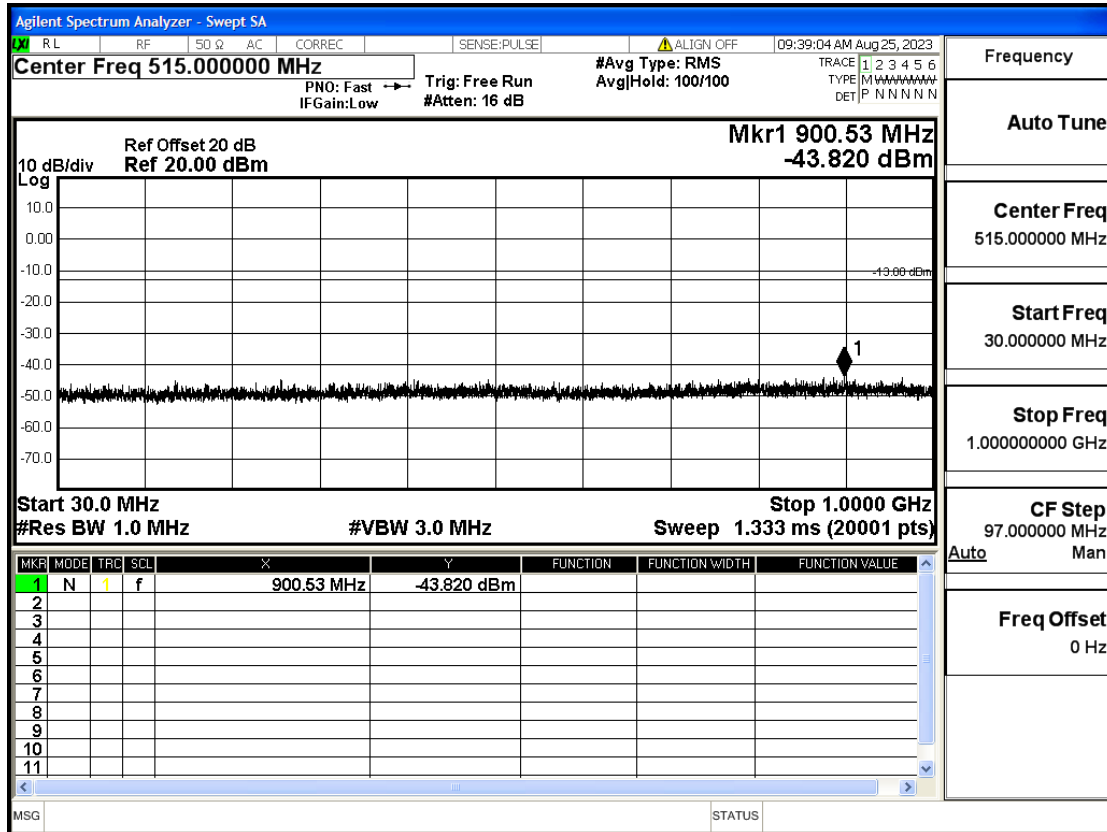

OB2-1.4-1880-QPSK-1#HIGH@30mHz-1GHz@Pass