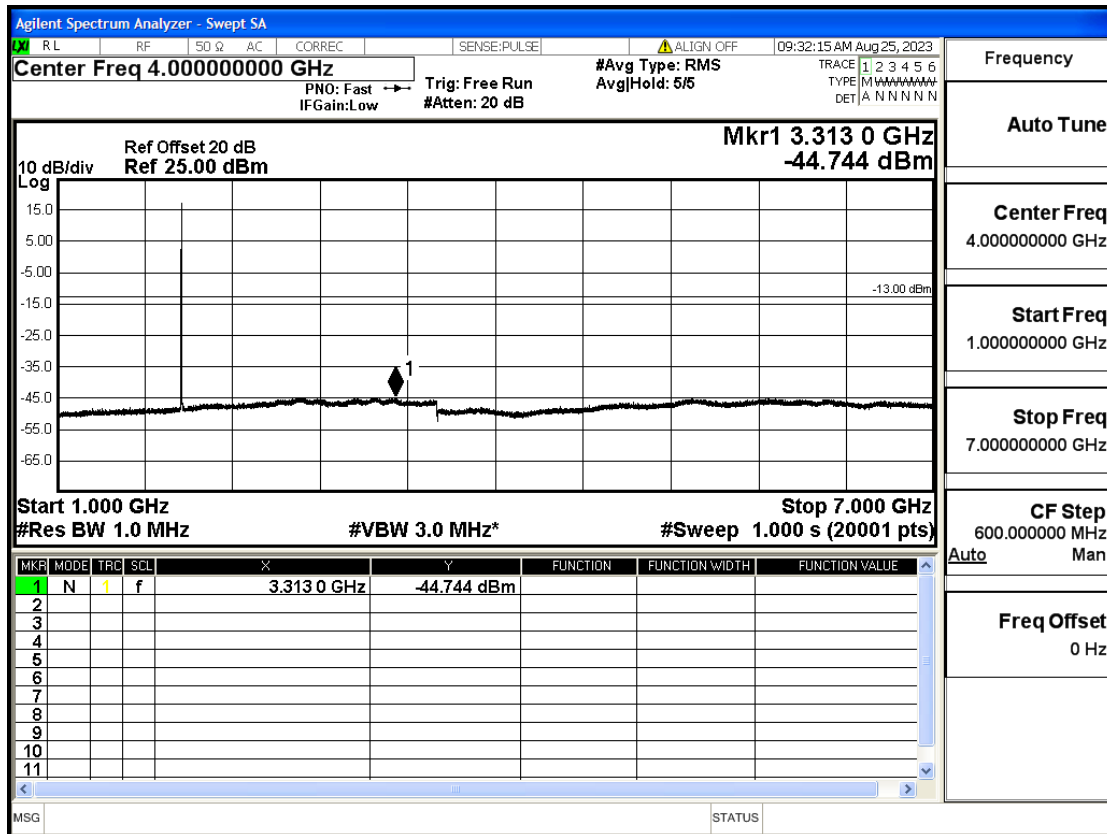

OB2-1.4-1850.7-QPSK-6#LOW@1GHz-7GHz@Pass