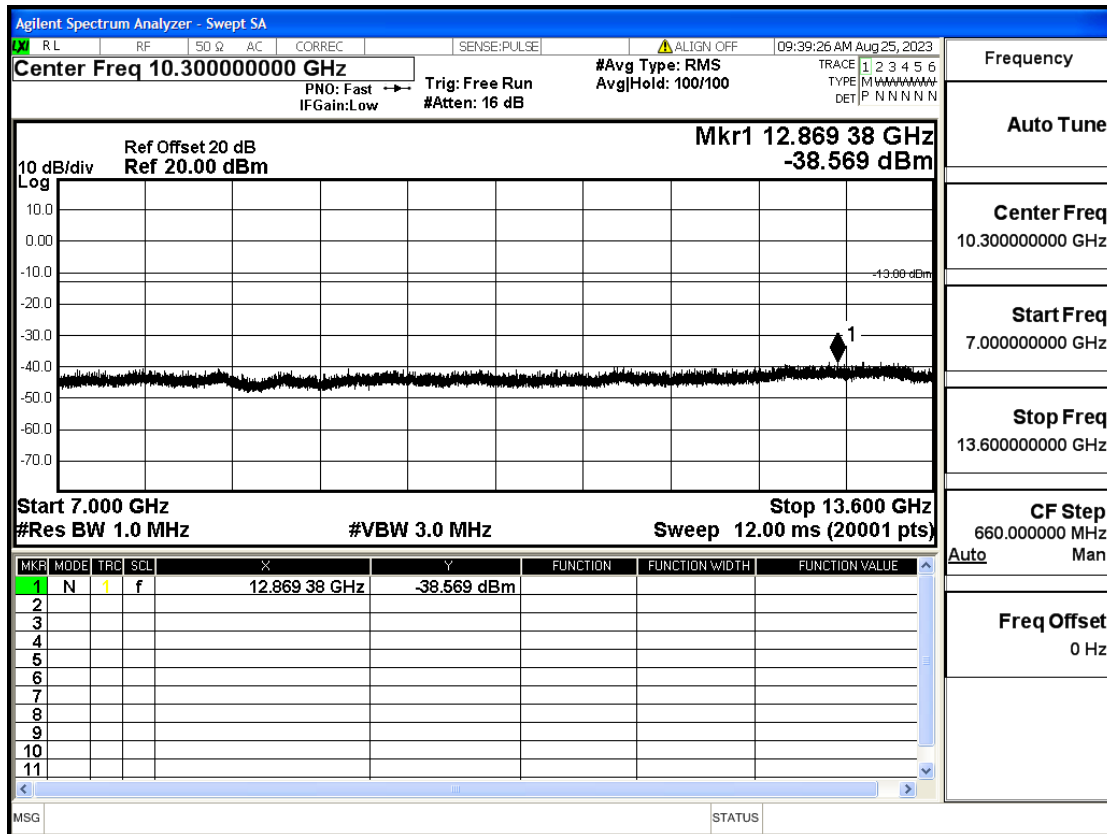

OB2-1.4-1880-QPSK-1#HIGH@7GHz-13.6GHz@Pass