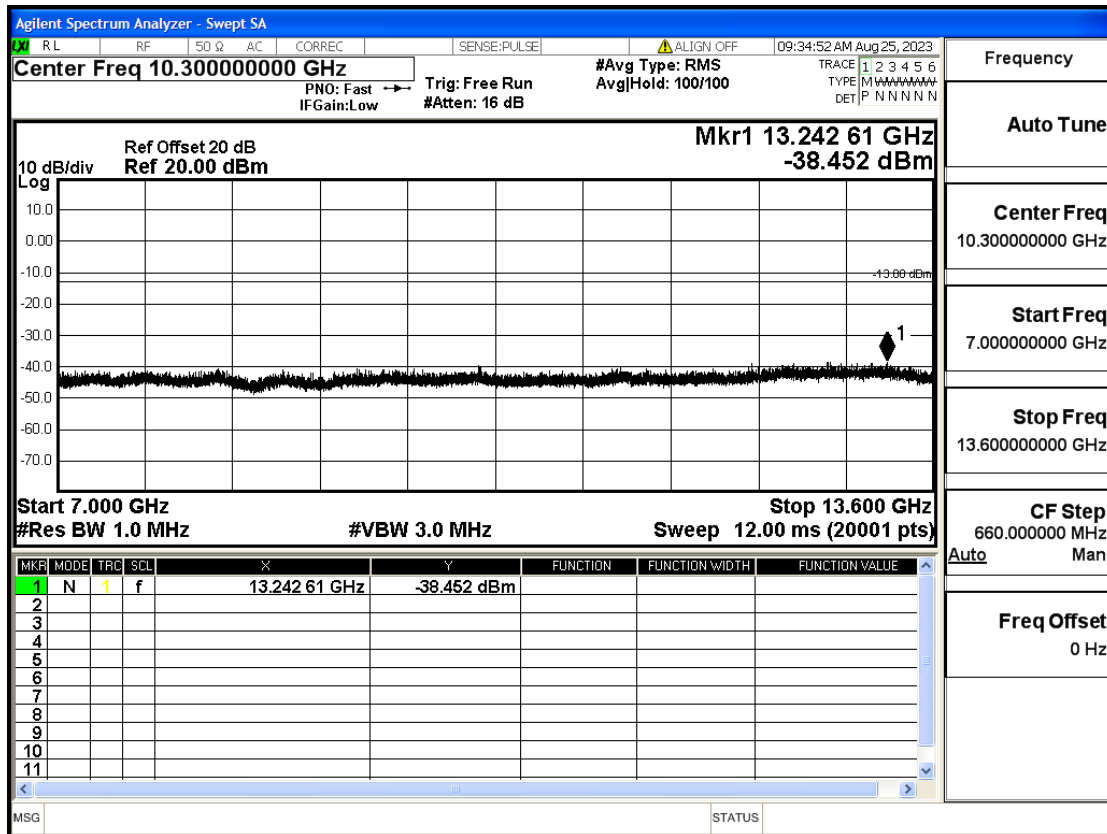

OB2-1.4-1850.7-QPSK-1#HIGH@7GHz-13.6GHz@Pass