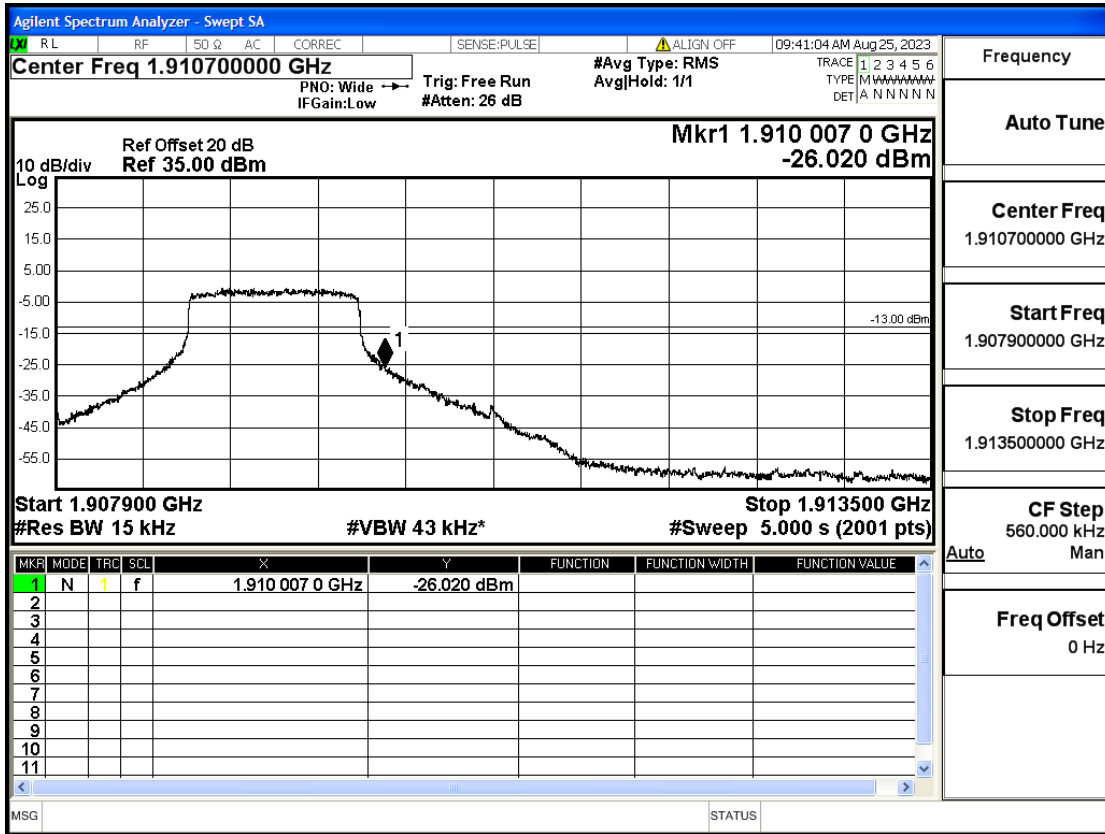

RF Test Data for LTE (Conducted Measurement)

Product Name: FriggaT7
Trade Mark: Frigga
Test Model: FriggaT7
Sample ID: TZ230804732-1#
FCC ID: 2ATWZ-T7X

Environmental Conditions

Temperature:	23.5°C
Relative Humidity:	57%
ATM Pressure:	100.0 kPa
Test Engineer:	Anna Hu
Supervised by:	Hugo Chen
Remark:	For LTE Band2

Band2-1.4-1850.7-QPSK-6#LOW@Pass

Band2-1.4-1850.7-QPSK-1#LOW@Pass

Band2-1.4-1850.7-16QAM-6#LOW@Pass

Band2-1.4-1850.7-16QAM-1#LOW@Pass

Band2-1.4-1909.3-QPSK-6#LOW@Pass

Band2-1.4-1909.3-QPSK-1#HIGH@Pass

Band2-1.4-1909.3-16QAM-6#LOW@Pass