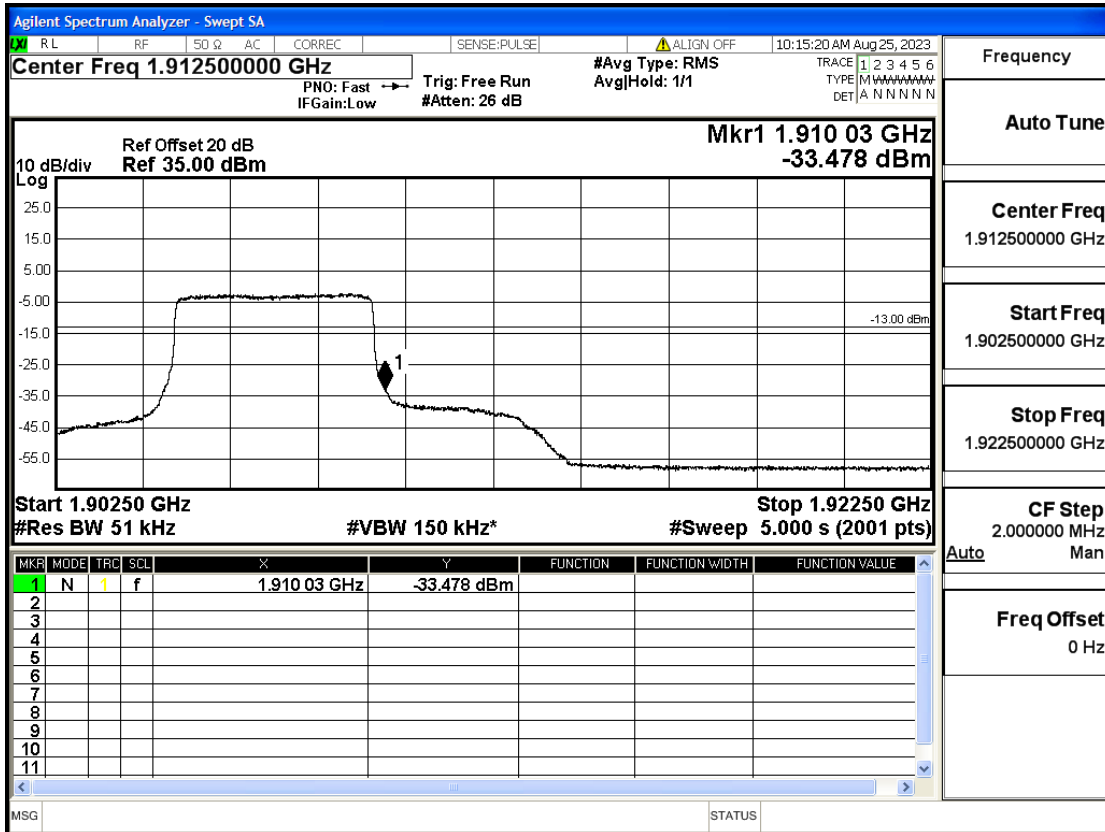

RF Test Data for LTE (Conducted Measurement)

Product Name: FriggaT7
Trade Mark: Frigga
Test Model: FriggaT7
Sample ID: TZ230804732-1#
FCC ID: 2ATWZ-T7X

Environmental Conditions

Temperature:	23.5°C
Relative Humidity:	57%
ATM Pressure:	100.0 kPa
Test Engineer:	Anna Hu
Supervised by:	Hugo Chen
Remark:	For LTE Band2

Band2-3-1908.5-16QAM-1#HIGH@Pass

Band2-5-1852.5-QPSK-25#LOW@Pass

Band2-5-1852.5-QPSK-1#LOW@Pass

Band2-5-1852.5-16QAM-25#LOW@Pass

Band2-5-1852.5-16QAM-1#LOW@Pass

Band2-5-1907.5-QPSK-25#LOW@Pass

Band2-5-1907.5-QPSK-1#HIGH@Pass