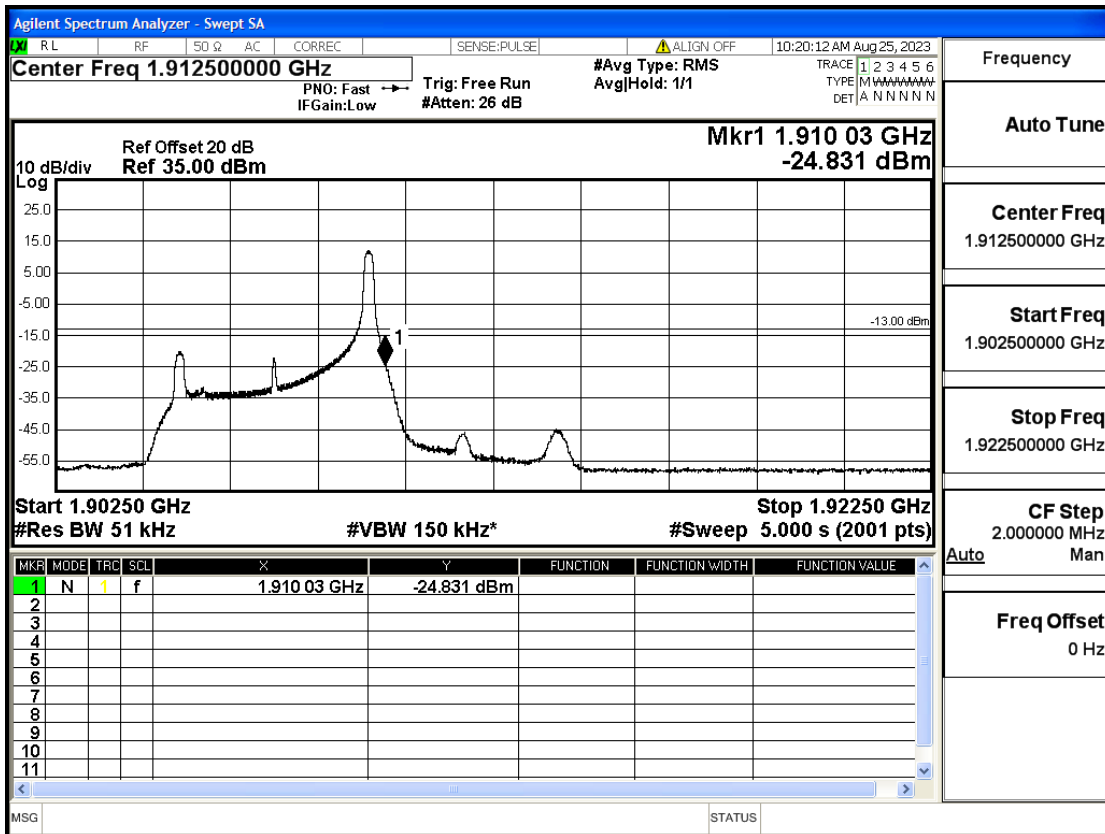

Band2-5-1907.5-16QAM-1#HIGH@Pass