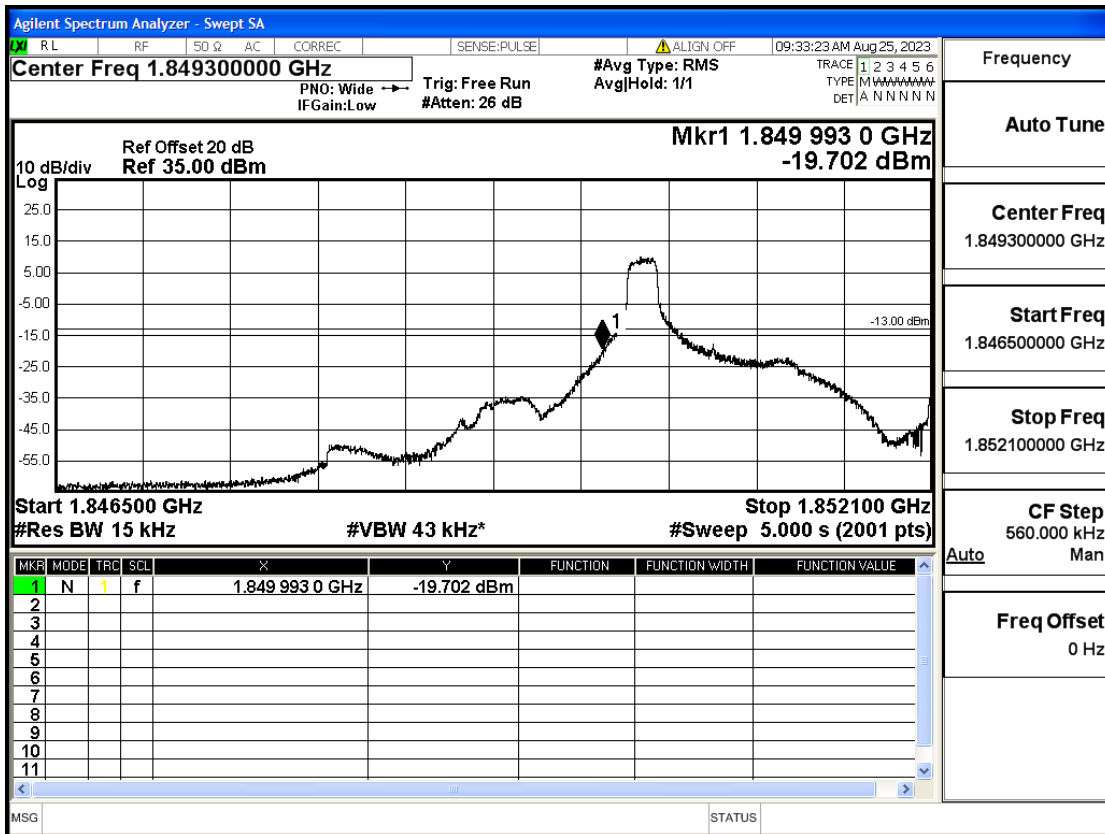

Band2-1.4-1850.7-QPSK-1#LOW@Pass