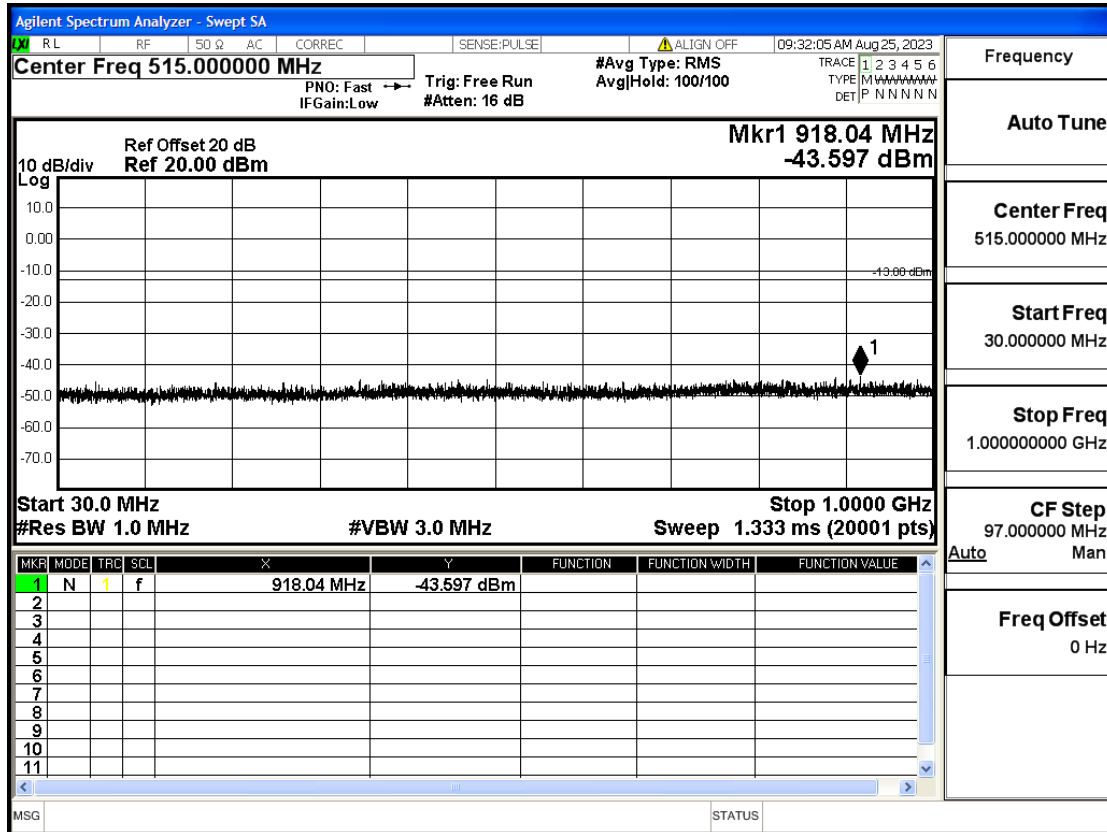

OB2-1.4-1850.7-QPSK-6#LOW@30mHz-1GHz@Pass