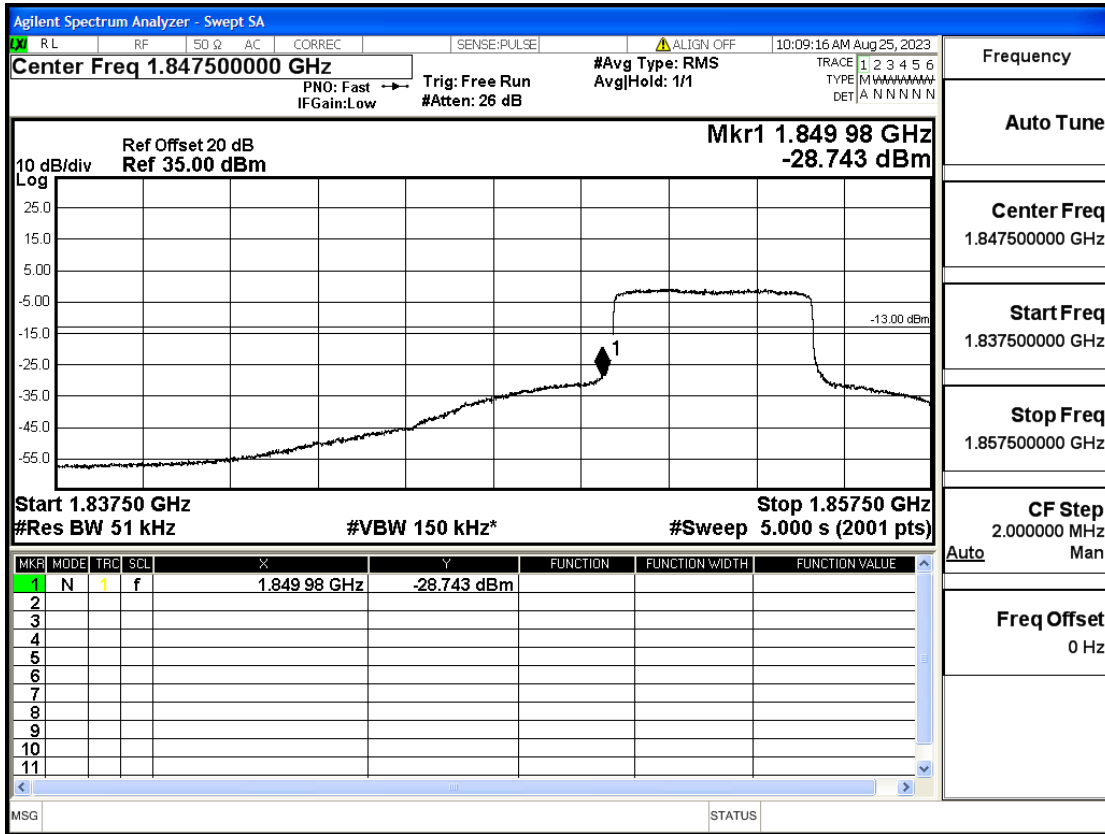

RF Test Data for LTE (Conducted Measurement)

Product Name: FriggaT7
Trade Mark: Frigga
Test Model: FriggaT7
Sample ID: TZ230804732-1#
FCC ID: 2ATWZ-T7X

Environmental Conditions

Temperature:	23.5°C
Relative Humidity:	57%
ATM Pressure:	100.0 kPa
Test Engineer:	Anna Hu
Supervised by:	Hugo Chen
Remark:	For LTE Band2

Band2-3-1908.5-16QAM-1#HIGH@Pass

Band2-5-1852.5-QPSK-25#LOW@Pass

Band2-5-1852.5-QPSK-1#LOW@Pass

Band2-5-1852.5-16QAM-25#LOW@Pass

Band2-5-1852.5-16QAM-1#LOW@Pass

Band2-5-1907.5-QPSK-25#LOW@Pass

Band2-5-1907.5-QPSK-1#HIGH@Pass