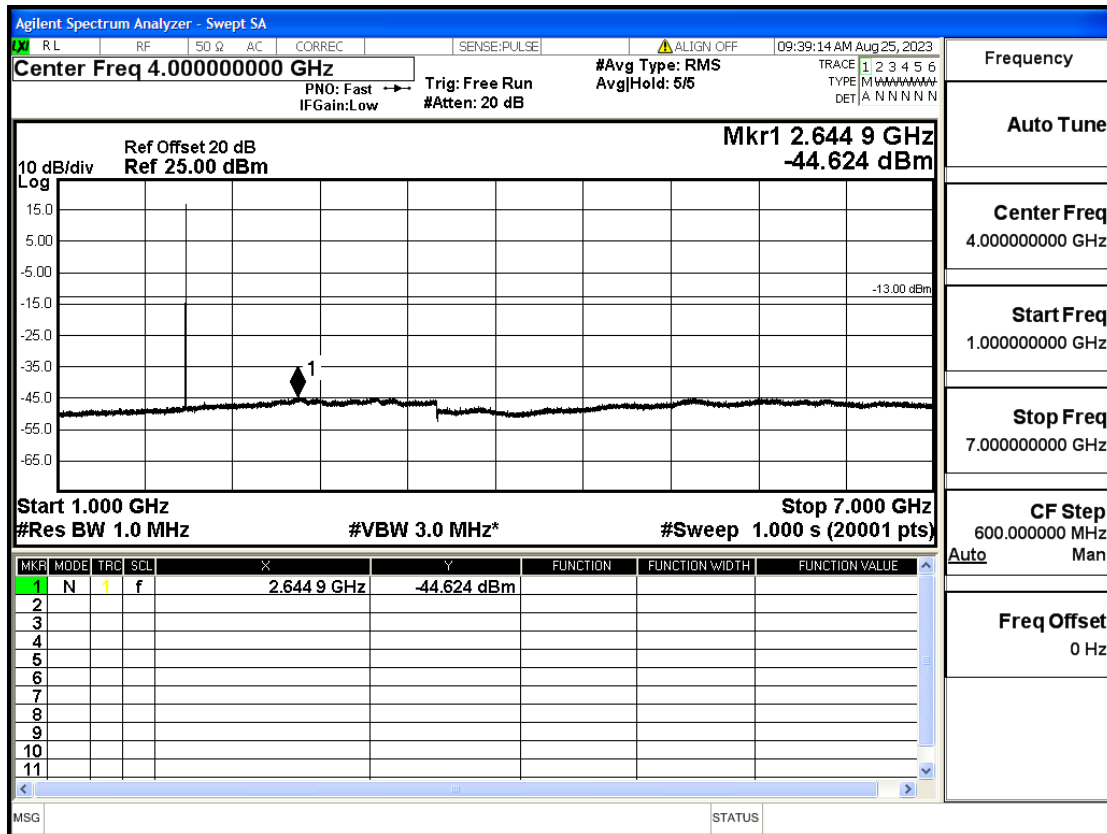

OB2-1.4-1880-QPSK-1#HIGH@1GHz-7GHz@Pass