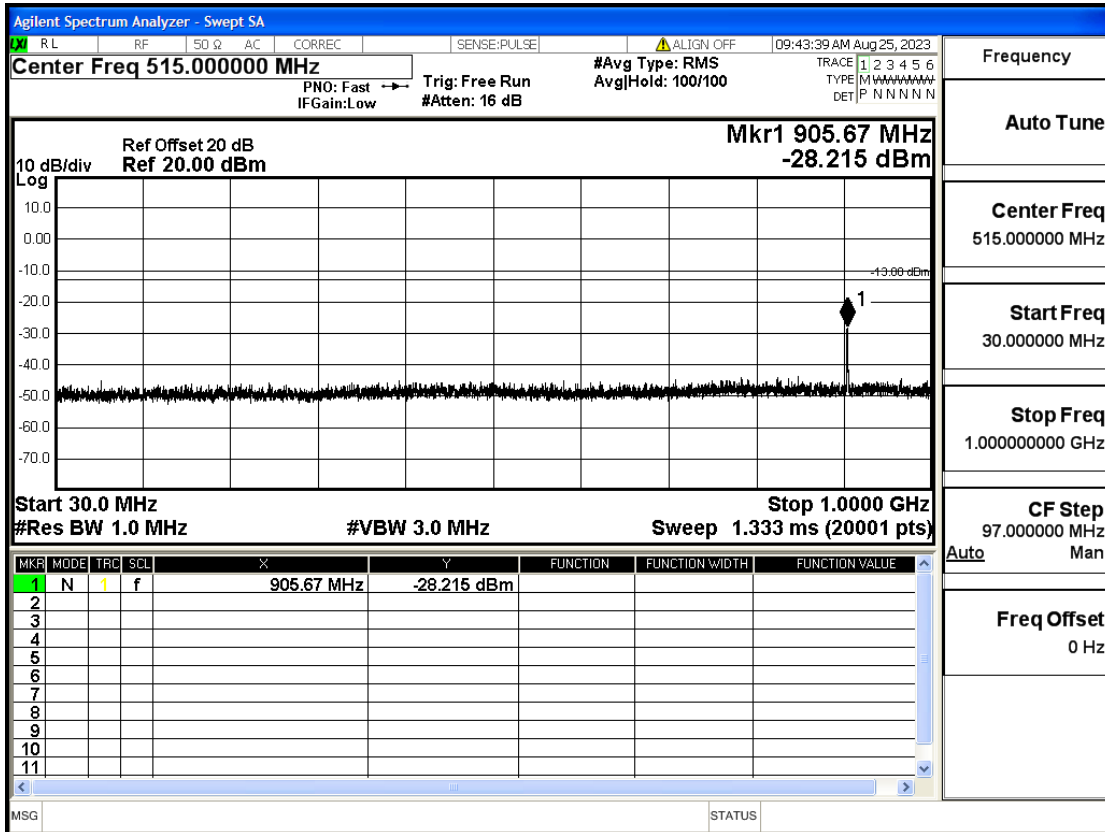

OB2-1.4-1909.3-QPSK-1#HIGH@30mHz-1GHz@Pass