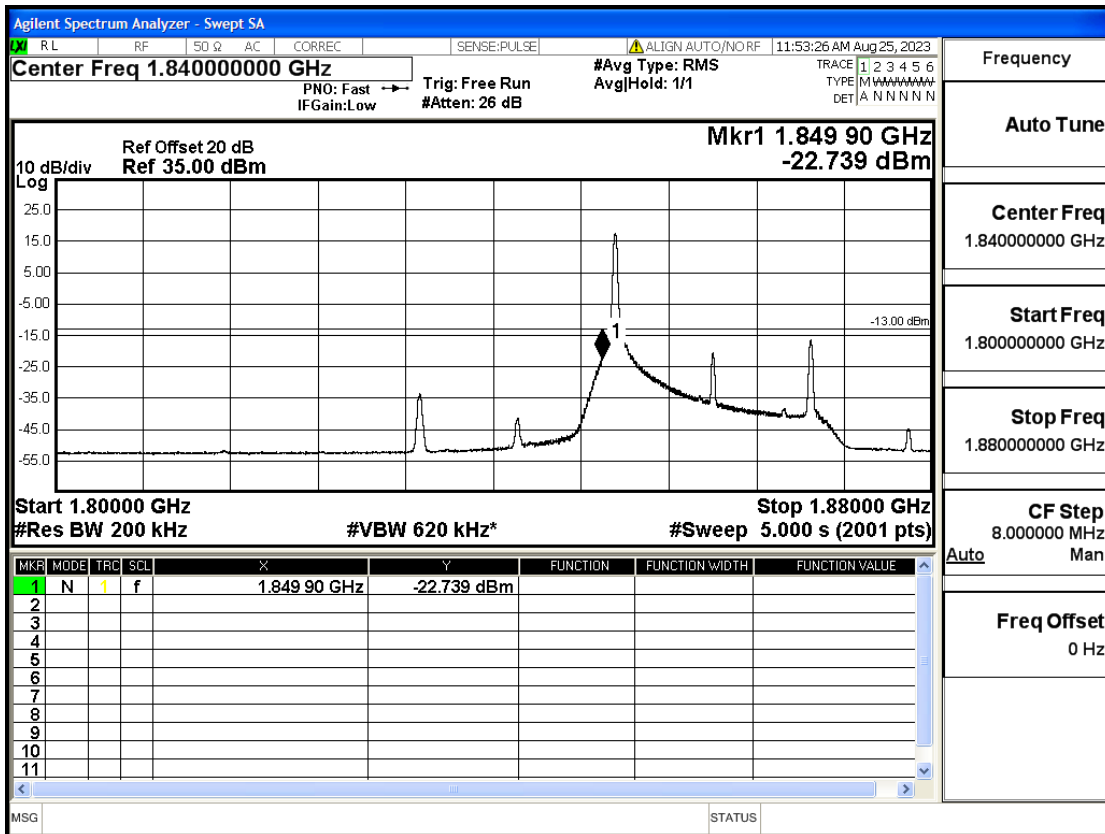

Band2-20-1860-16QAM-1#LOW@Pass