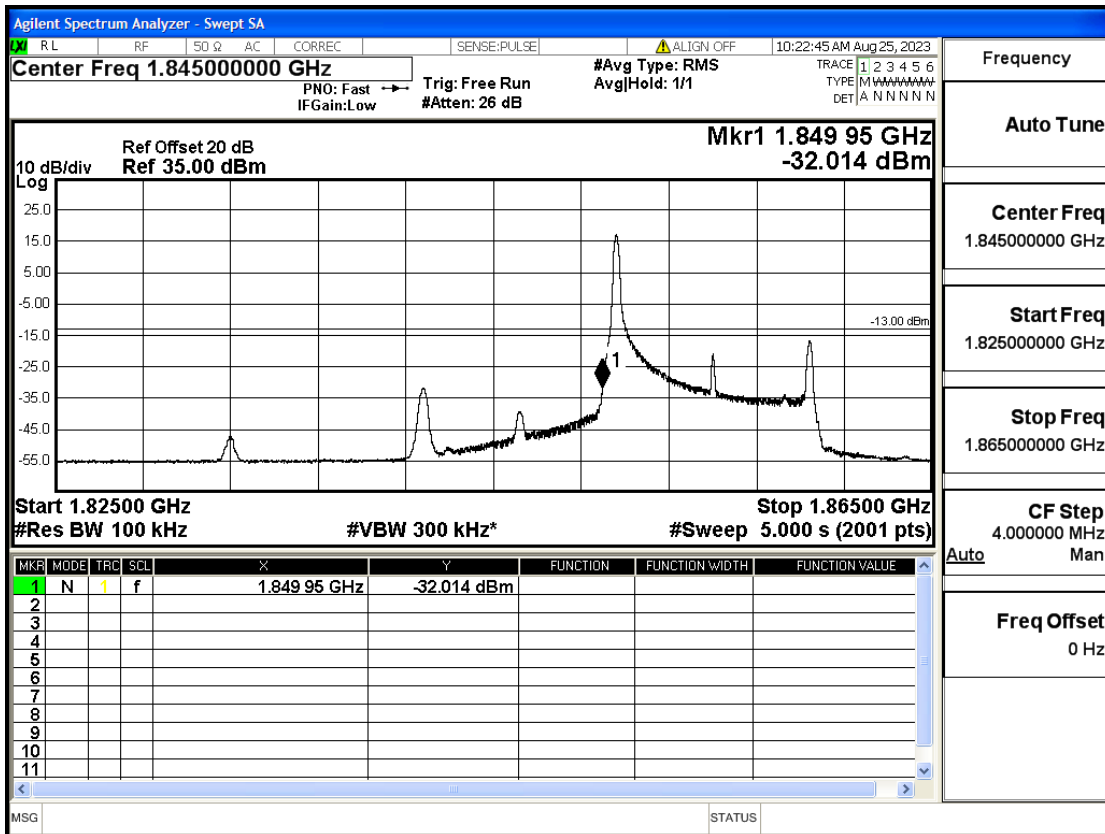

Band2-10-1855-QPSK-1#LOW@Pass