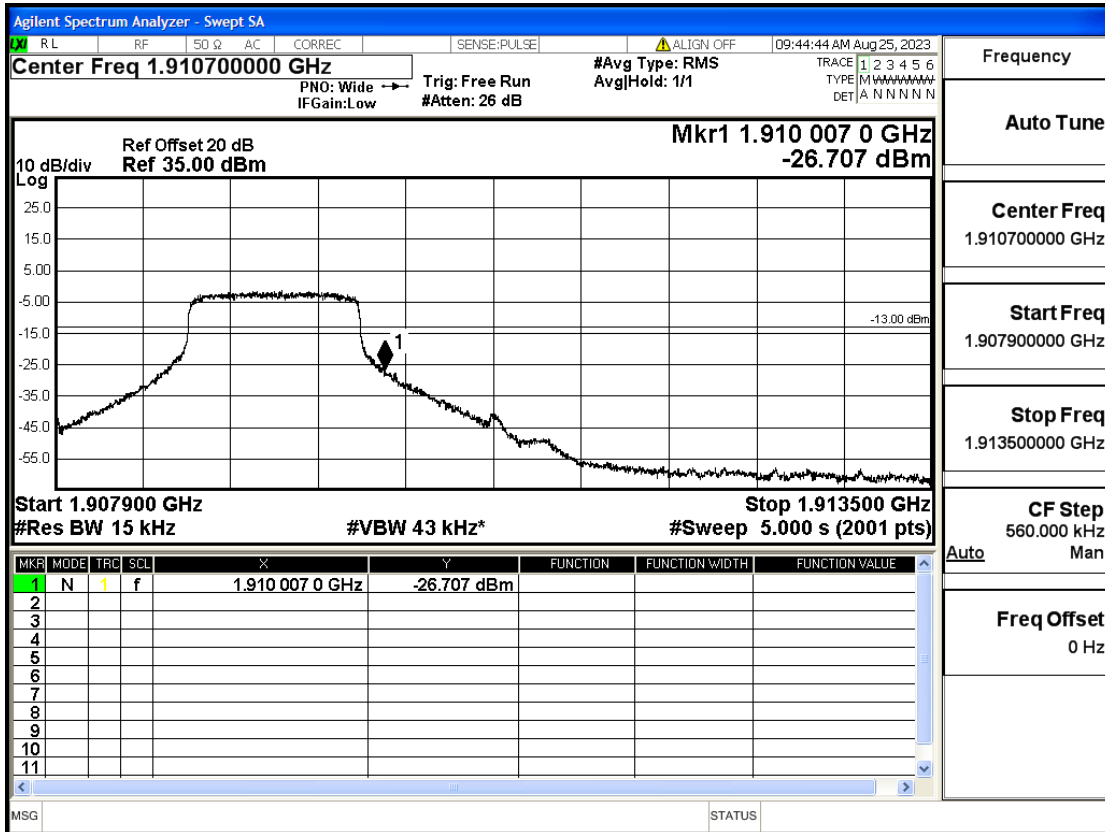

RF Test Data for LTE (Conducted Measurement)

Product Name: FriggaT7
Trade Mark: Frigga
Test Model: FriggaT7
Sample ID: TZ230804732-1#
FCC ID: 2ATWZ-T7X

Environmental Conditions

Temperature:	23.5°C
Relative Humidity:	57%
ATM Pressure:	100.0 kPa
Test Engineer:	Anna Hu
Supervised by:	Hugo Chen
Remark:	For LTE Band2

Band2-1.4-1850.7-QPSK-6#LOW@Pass

Band2-1.4-1850.7-QPSK-1#LOW@Pass

Band2-1.4-1850.7-16QAM-6#LOW@Pass

Band2-1.4-1850.7-16QAM-1#LOW@Pass

Band2-1.4-1909.3-QPSK-6#LOW@Pass

Band2-1.4-1909.3-QPSK-1#HIGH@Pass

Band2-1.4-1909.3-16QAM-6#LOW@Pass