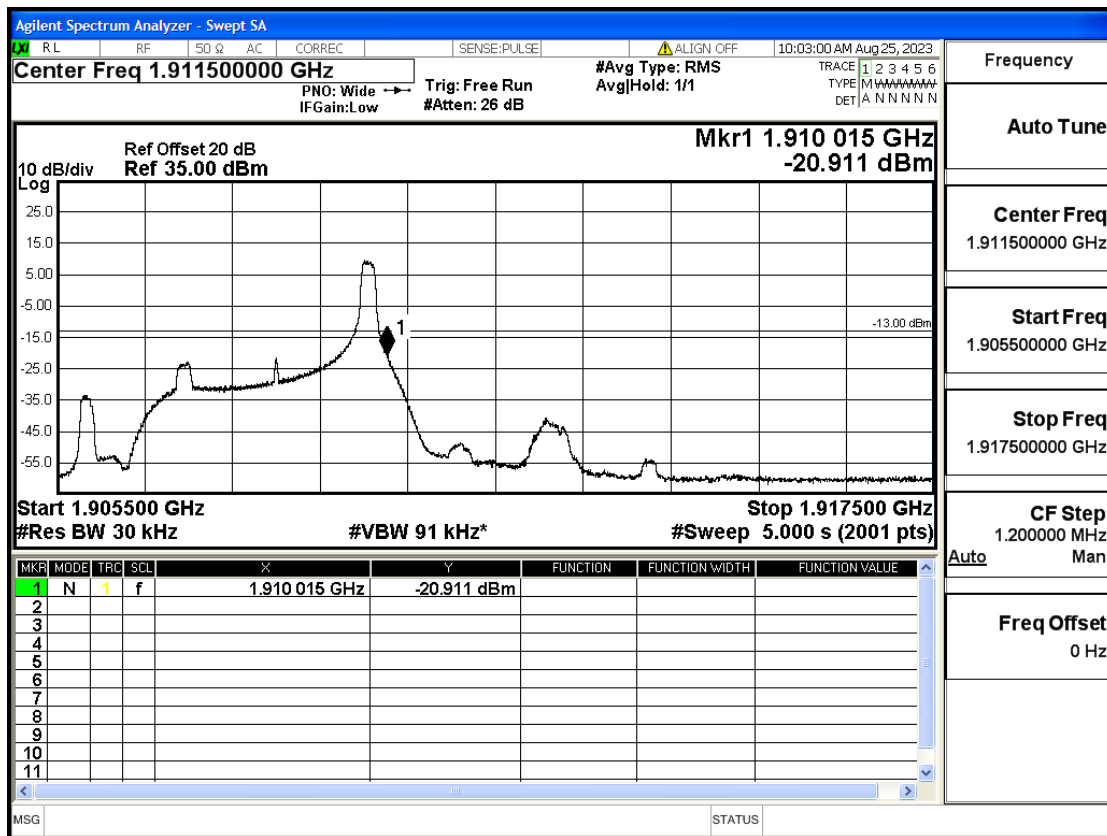

Band2-3-1908.5-QPSK-1#HIGH@Pass

Frequency
Auto Tune
Center Freq 1.91150000 GHz
Start Freq 1.90550000 GHz
Stop Freq 1.91750000 GHz
CF Step 1.200000 MHz
Auto Man
Freq Offset 0 Hz