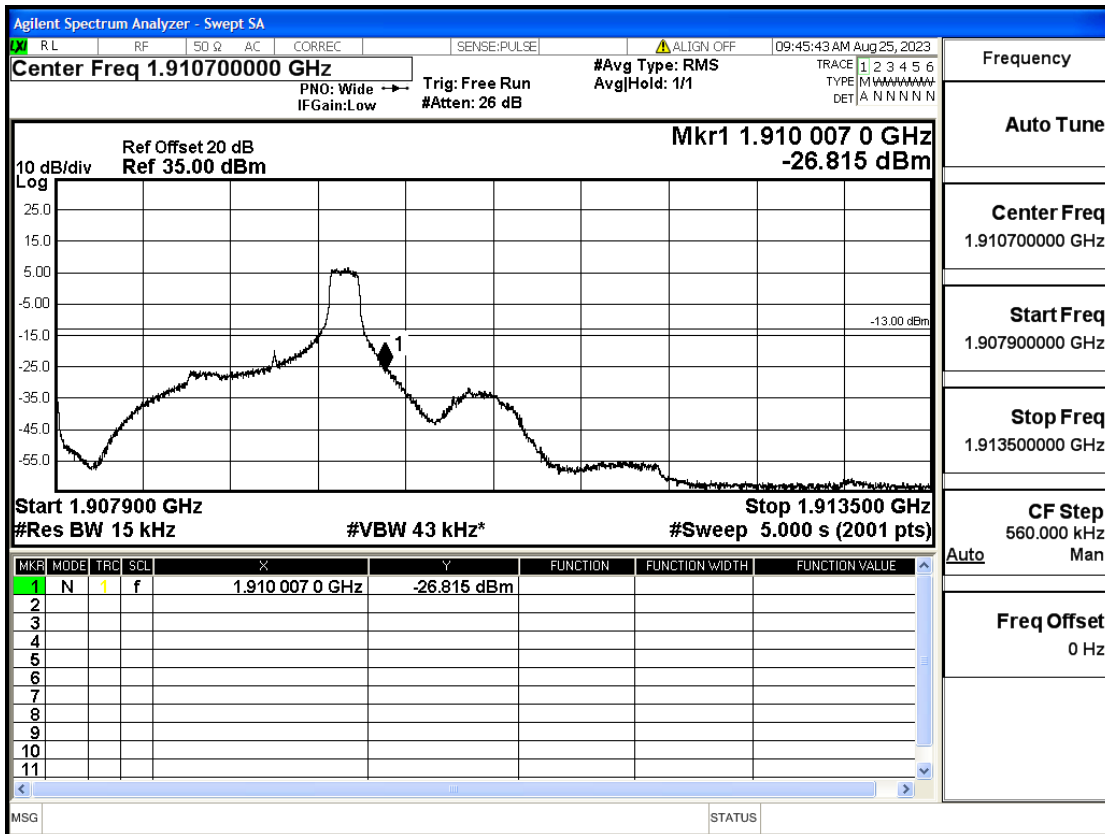

Band2-1.4-1909.3-16QAM-1#HIGH@Pass