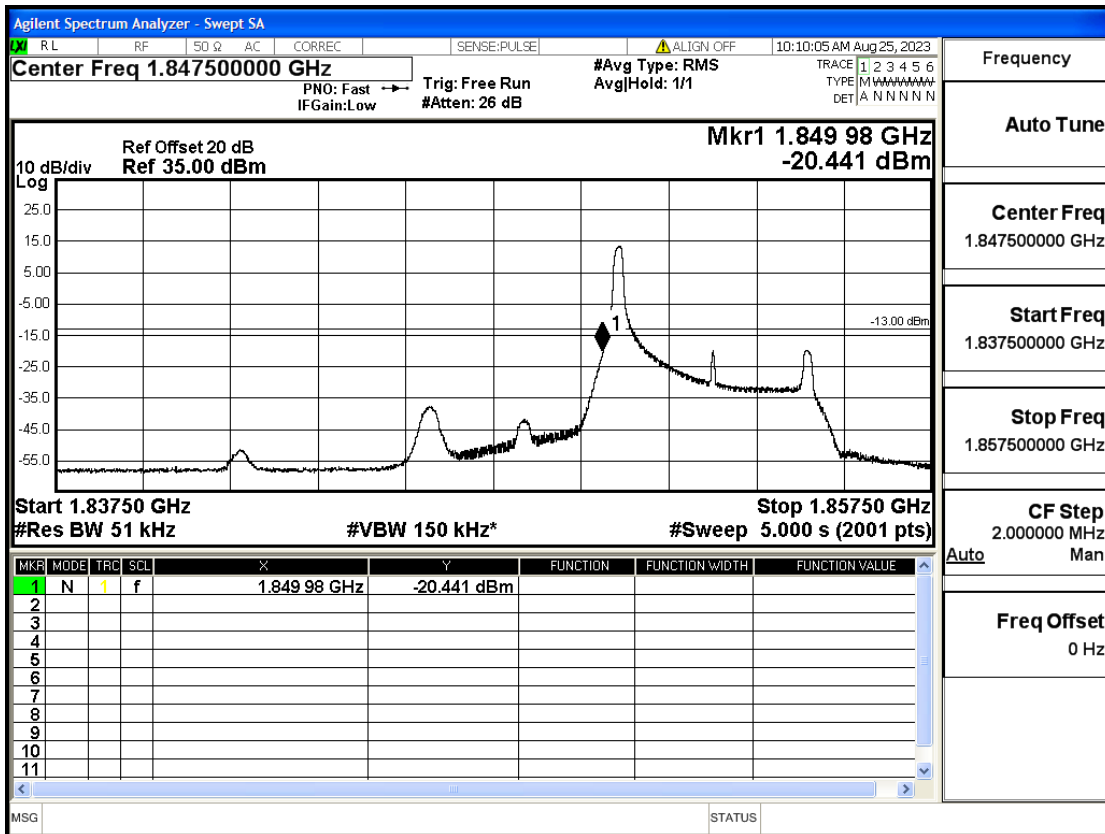

Band2-5-1852.5-16QAM-1#LOW@Pass