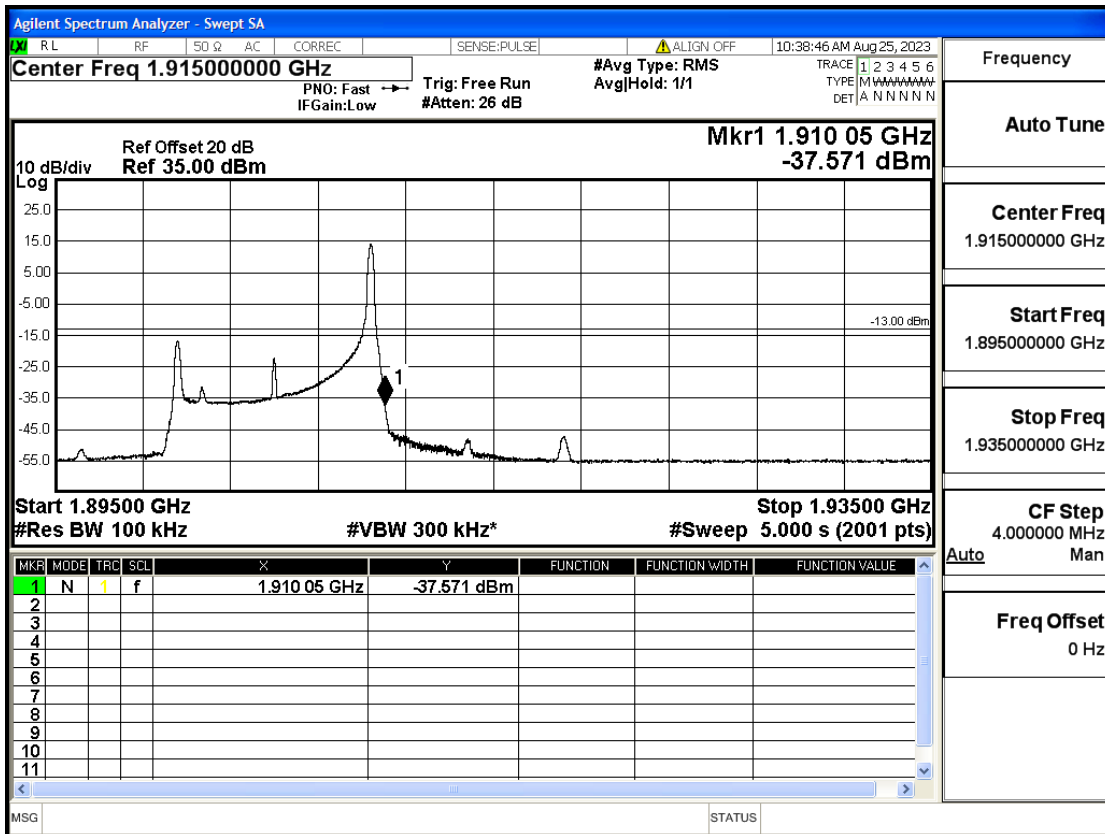

Band2-10-1905-16QAM-1#HIGH@Pass