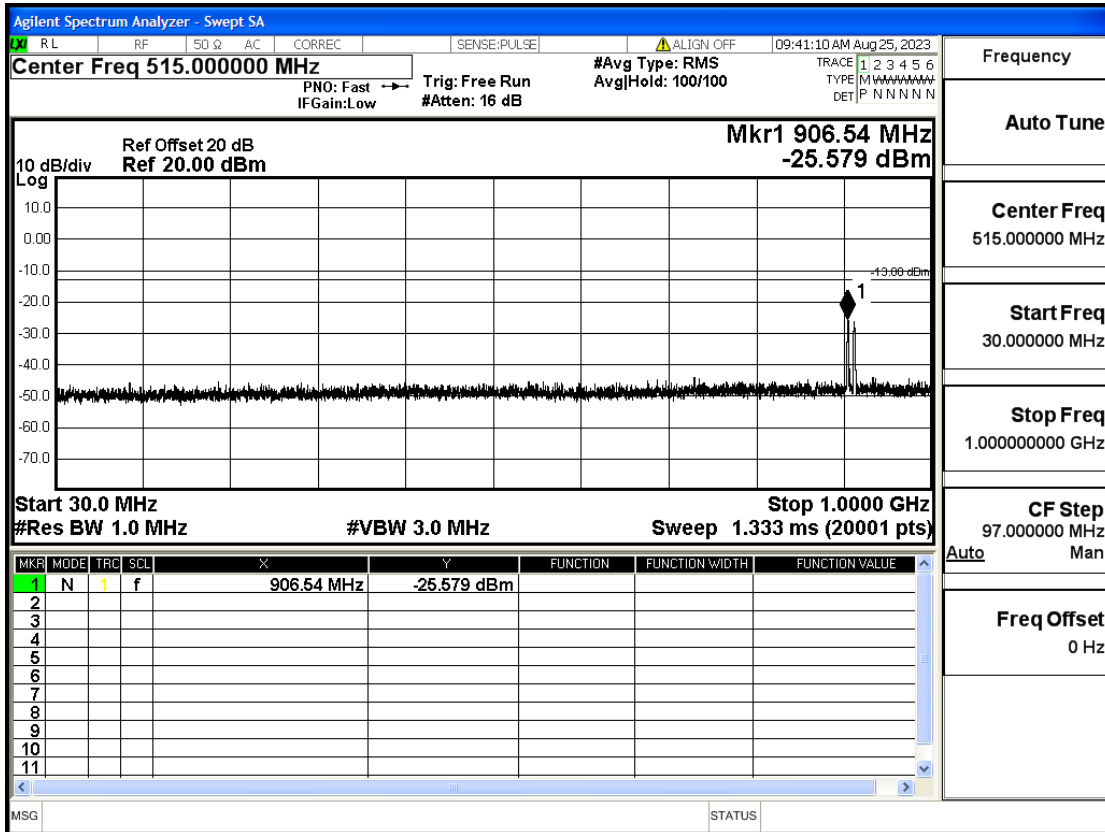

OB2-1.4-1880-QPSK-1#HIGH@30mHz-1GHz@Pass

OB2-1.4-1880-QPSK-1#HIGH@1GHz-7GHz@Pass

OB2-1.4-1880-QPSK-1#HIGH@7GHz-13.6GHz@Pass

OB2-1.4-1880-QPSK-1#HIGH@13.6GHz-20GHz@Pass

OB2-1.4-1909.3-QPSK-6#LOW@30mHz-1GHz@Pass