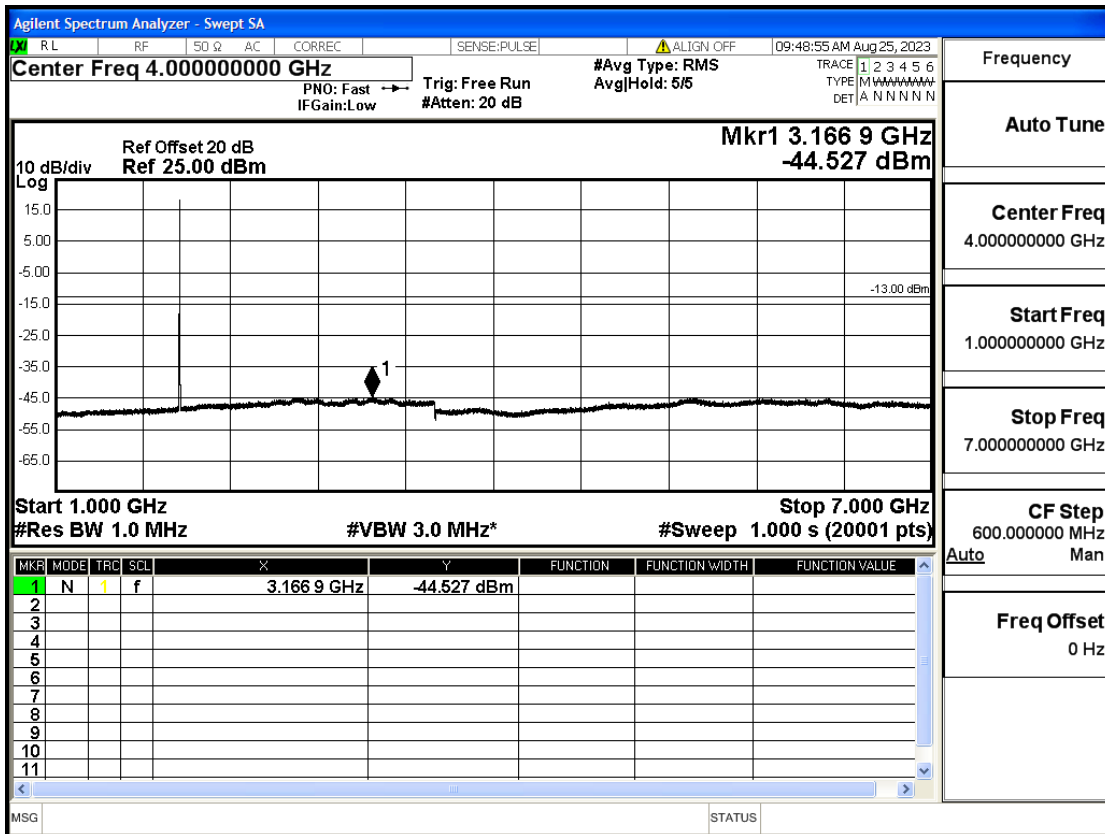

OB2-3-1851.5-QPSK-1#HIGH@1GHz-7GHz@Pass