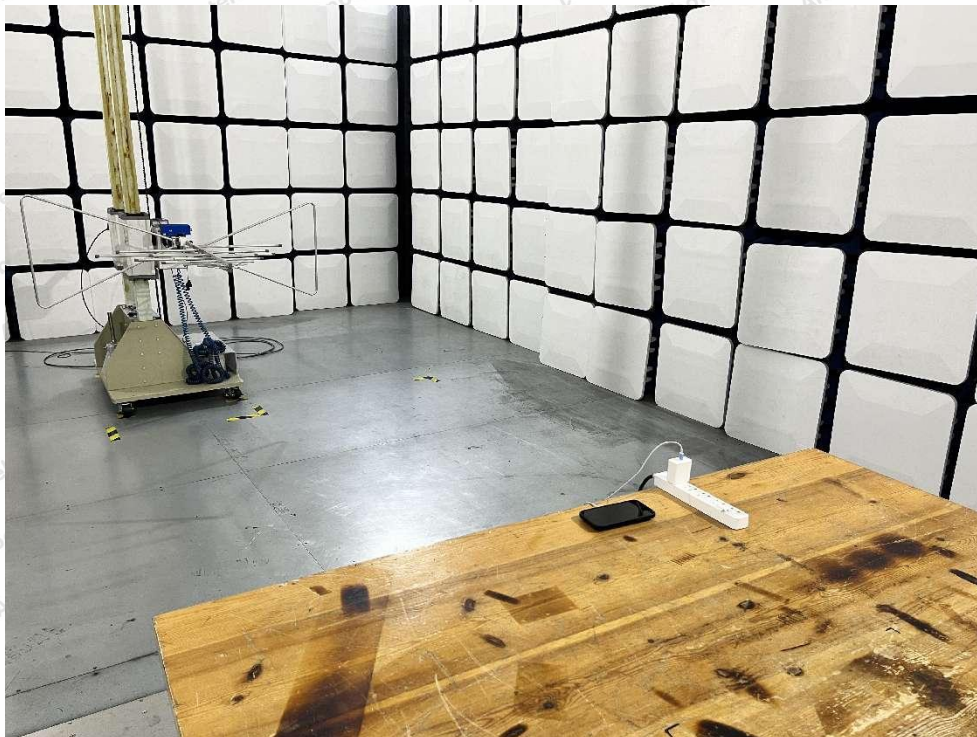

Test Setup Photograph

Photo of Conducted Emission Measurement

Photo of Radiation Emission Test

Anbotek

Product Safety

Shenzhen Anbotek Compliance Laboratory Limited

Address: 1/F., Building D, Sogood Science and Technology Park, Sanwei Community, Hangcheng Street, Bao'an District, Shenzhen, Guangdong, China.
Tel: (86) 0755-26066440 Fax: (86) 0755-26014772 Email: service@anbotek.com