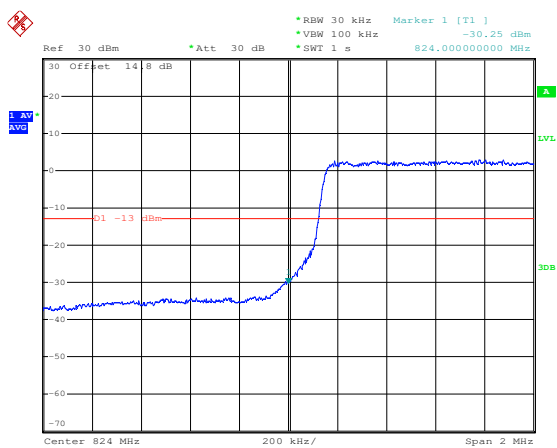

LTE FDD Band 5, Nominal Bandwidth: 1.4MHz

QPSK Low channel-1 RB offset 0

16QAM Low channel-1 RB offset 0

QPSK Low channel-6 RB offset 0

16QAM Low channel-6 RB offset 0

QPSK High channel-1 RB offset max

16QAM High channel-1 RB offset max

QPSK High channel-6 RB offset 0

16QAM High channel-6 RB offset 0

LTE FDD Band 5, Nominal Bandwidth: 3MHz

QPSK Low channel-1 RB offset 0

16QAM Low channel-1 RB offset 0

QPSK Low channel-15 RB offset 0

16QAM Low channel-15 RB offset 0

LTE FDD Band 5, Nominal Bandwidth: 5MHz

LTE FDD Band 5, Nominal Bandwidth: 10MHz

QPSK Low channel-1 RB offset 0

16QAM Low channel-1 RB offset 0

QPSK Low channel-50 RB offset 0

16QAM Low channel-50 RB offset 0