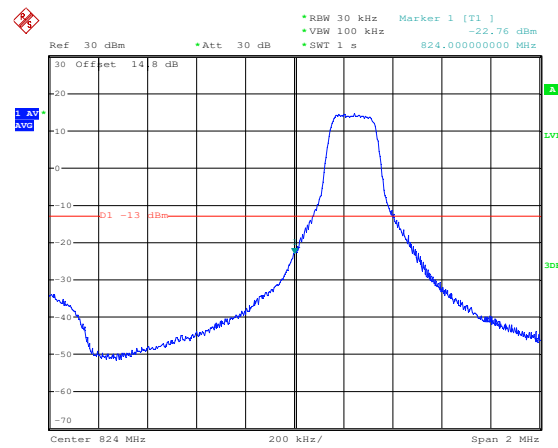

QPSK High channel-6 RB offset 0

16QAM High channel-6 RB offset 0

LTE FDD Band 5, Nominal Bandwidth: 3MHz

QPSK Low channel-1 RB offset 0

16QAM Low channel-1 RB offset 0

QPSK Low channel-15 RB offset 0

16QAM Low channel-15 RB offset 0

LTE FDD Band 5, Nominal Bandwidth: 5MHz

LTE FDD Band 5, Nominal Bandwidth: 10MHz

QPSK Low channel-1 RB offset 0

16QAM Low channel-1 RB offset 0

QPSK Low channel-50 RB offset 0

16QAM Low channel-50 RB offset 0