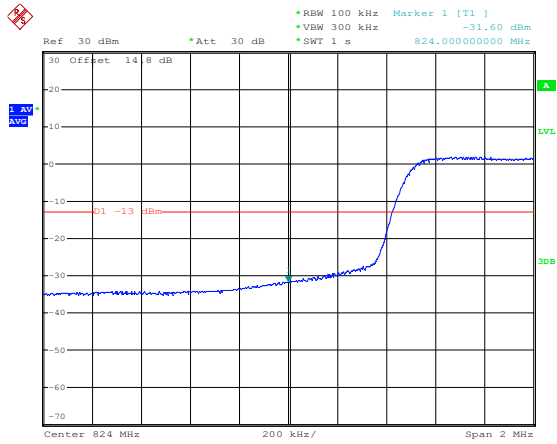

QPSK High channel-6 RB offset 0

16QAM High channel-6 RB offset 0

LTE FDD Band 5, Nominal Bandwidth: 3MHz

QPSK Low channel-1 RB offset 0

16QAM Low channel-1 RB offset 0

QPSK Low channel-15 RB offset 0

16QAM Low channel-15 RB offset 0

LTE FDD Band 5, Nominal Bandwidth: 5MHz

LTE FDD Band 5, Nominal Bandwidth: 10MHz

QPSK Low channel-1 RB offset 0

16QAM Low channel-1 RB offset 0

QPSK Low channel-50 RB offset 0

16QAM Low channel-50 RB offset 0

QPSK High channel-1 RB offset max

16QAM High channel-1 RB offset max

QPSK High channel-50 RB offset 0

16QAM High channel-50 RB offset 0