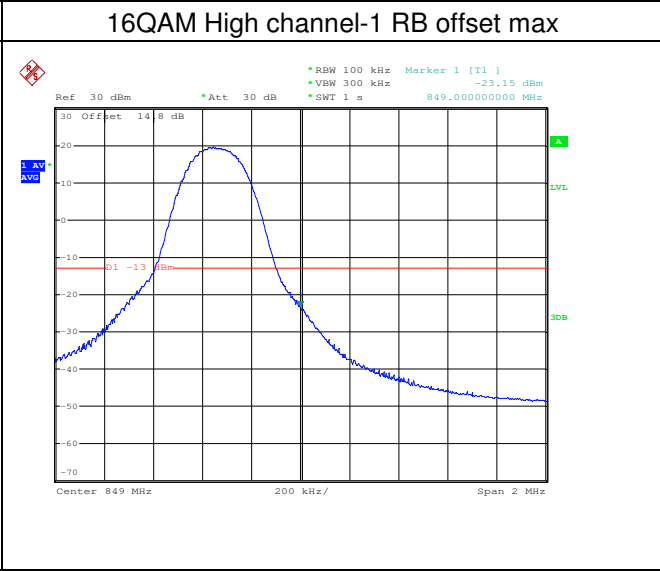

LTE FDD Band 5, Nominal Bandwidth: 1.4MHz

QPSK Low channel-1 RB offset 0

16QAM Low channel-1 RB offset 0

QPSK Low channel-6 RB offset 0

16QAM Low channel-6 RB offset 0

QPSK High channel-1 RB offset max

16QAM High channel-1 RB offset max

QPSK High channel-6 RB offset 0

16QAM High channel-6 RB offset 0

LTE FDD Band 5, Nominal Bandwidth: 3MHz

QPSK Low channel-1 RB offset 0

16QAM Low channel-1 RB offset 0

QPSK Low channel-15 RB offset 0

16QAM Low channel-15 RB offset 0

LTE FDD Band 5, Nominal Bandwidth: 5MHz

LTE FDD Band 5, Nominal Bandwidth: 10MHz

QPSK Low channel-1 RB offset 0

16QAM Low channel-1 RB offset 0

QPSK Low channel-50 RB offset 0

16QAM Low channel-50 RB offset 0