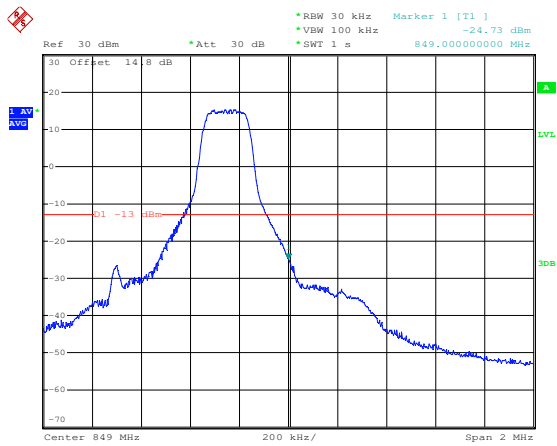

LTE FDD Band 5, Nominal Bandwidth: 1.4MHz

QPSK Low channel-1 RB offset 0

16QAM Low channel-1 RB offset 0

QPSK Low channel-6 RB offset 0

16QAM Low channel-6 RB offset 0

QPSK High channel-1 RB offset max

16QAM High channel-1 RB offset max

QPSK High channel-6 RB offset 0

16QAM High channel-6 RB offset 0

LTE FDD Band 5, Nominal Bandwidth: 3MHz

QPSK Low channel-1 RB offset 0

16QAM Low channel-1 RB offset 0

QPSK Low channel-15 RB offset 0

16QAM Low channel-15 RB offset 0

LTE FDD Band 5, Nominal Bandwidth: 5MHz

LTE FDD Band 5, Nominal Bandwidth: 10MHz

QPSK Low channel-1 RB offset 0

16QAM Low channel-1 RB offset 0

QPSK Low channel-50 RB offset 0

16QAM Low channel-50 RB offset 0