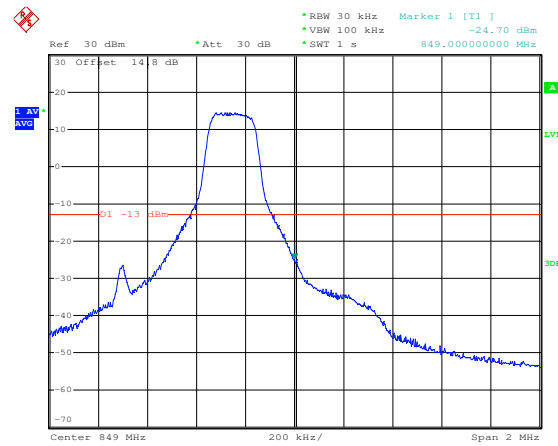

LTE FDD Band 5, Nominal Bandwidth: 1.4MHz

QPSK Low channel-1 RB offset 0

16QAM Low channel-1 RB offset 0

QPSK Low channel-6 RB offset 0

16QAM Low channel-6 RB offset 0

QPSK High channel-1 RB offset max

16QAM High channel-1 RB offset max

QPSK High channel-6 RB offset 0

16QAM High channel-6 RB offset 0

LTE FDD Band 5, Nominal Bandwidth: 3MHz

QPSK Low channel-1 RB offset 0

16QAM Low channel-1 RB offset 0

QPSK Low channel-15 RB offset 0

16QAM Low channel-15 RB offset 0

LTE FDD Band 5, Nominal Bandwidth: 5MHz

LTE FDD Band 5, Nominal Bandwidth: 10MHz

QPSK Low channel-1 RB offset 0

16QAM Low channel-1 RB offset 0

QPSK Low channel-50 RB offset 0

16QAM Low channel-50 RB offset 0