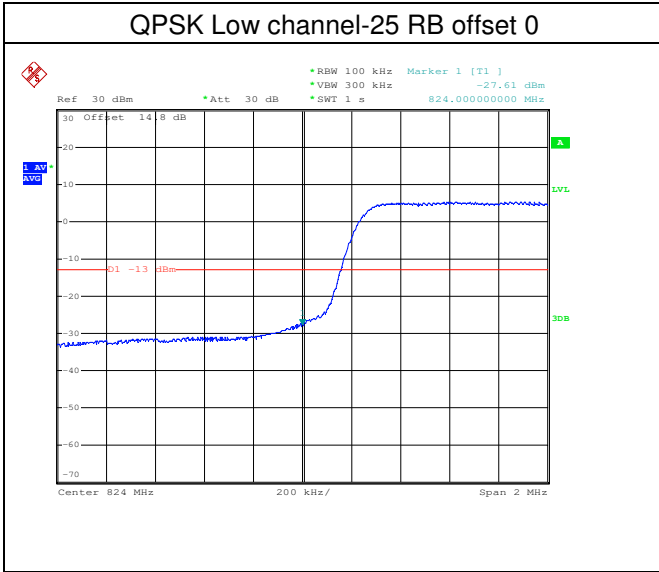

LTE FDD Band 5, Nominal Bandwidth: 1.4MHz

QPSK Low channel-1 RB offset 0

16QAM Low channel-1 RB offset 0

QPSK Low channel-6 RB offset 0

16QAM Low channel-6 RB offset 0

QPSK High channel-1 RB offset max

16QAM High channel-1 RB offset max

QPSK High channel-6 RB offset 0

16QAM High channel-6 RB offset 0

LTE FDD Band 5, Nominal Bandwidth: 3MHz

QPSK Low channel-1 RB offset 0

16QAM Low channel-1 RB offset 0

QPSK Low channel-15 RB offset 0

16QAM Low channel-15 RB offset 0

LTE FDD Band 5, Nominal Bandwidth: 5MHz

LTE FDD Band 5, Nominal Bandwidth: 10MHz

QPSK Low channel-1 RB offset 0

16QAM Low channel-1 RB offset 0

QPSK Low channel-50 RB offset 0

16QAM Low channel-50 RB offset 0