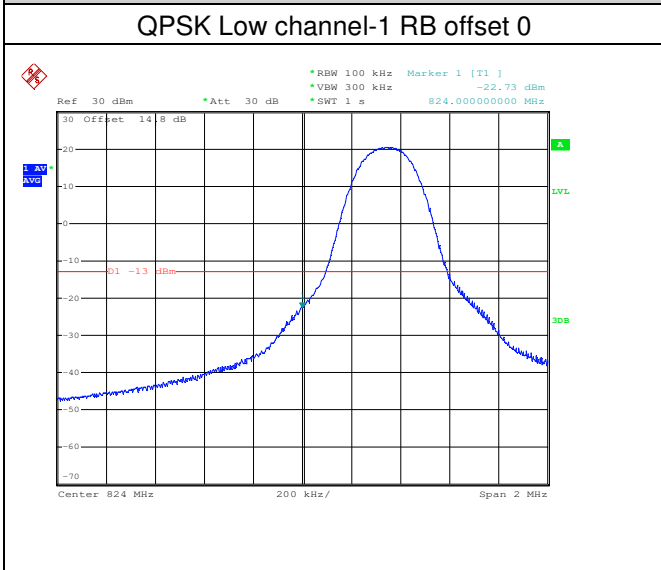

LTE FDD Band 5, Nominal Bandwidth: 1.4MHz

QPSK Low channel-1 RB offset 0

16QAM Low channel-1 RB offset 0

QPSK Low channel-6 RB offset 0

16QAM Low channel-6 RB offset 0

QPSK High channel-1 RB offset max

16QAM High channel-1 RB offset max

QPSK High channel-6 RB offset 0

16QAM High channel-6 RB offset 0

LTE FDD Band 5, Nominal Bandwidth: 3MHz

QPSK Low channel-1 RB offset 0

16QAM Low channel-1 RB offset 0

QPSK Low channel-15 RB offset 0

16QAM Low channel-15 RB offset 0

LTE FDD Band 5, Nominal Bandwidth: 5MHz

LTE FDD Band 5, Nominal Bandwidth: 10MHz

QPSK Low channel-1 RB offset 0

16QAM Low channel-1 RB offset 0

QPSK Low channel-50 RB offset 0

16QAM Low channel-50 RB offset 0