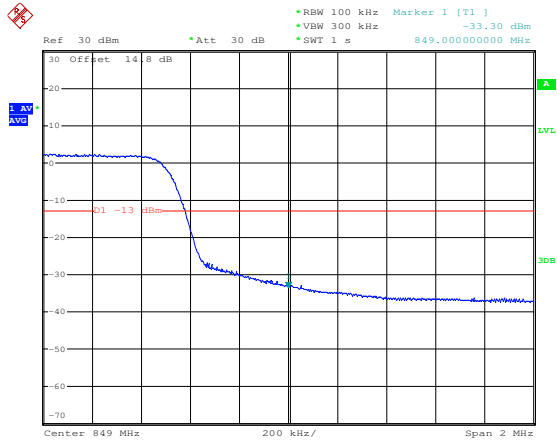

QPSK High channel-6 RB offset 0

16QAM High channel-6 RB offset 0

LTE FDD Band 5, Nominal Bandwidth: 3MHz

QPSK Low channel-1 RB offset 0

16QAM Low channel-1 RB offset 0

QPSK Low channel-15 RB offset 0

16QAM Low channel-15 RB offset 0

LTE FDD Band 5, Nominal Bandwidth: 5MHz

LTE FDD Band 5, Nominal Bandwidth: 10MHz

QPSK Low channel-1 RB offset 0

16QAM Low channel-1 RB offset 0

QPSK Low channel-50 RB offset 0

16QAM Low channel-50 RB offset 0

QPSK High channel-1 RB offset max

16QAM High channel-1 RB offset max

QPSK High channel-50 RB offset 0

16QAM High channel-50 RB offset 0