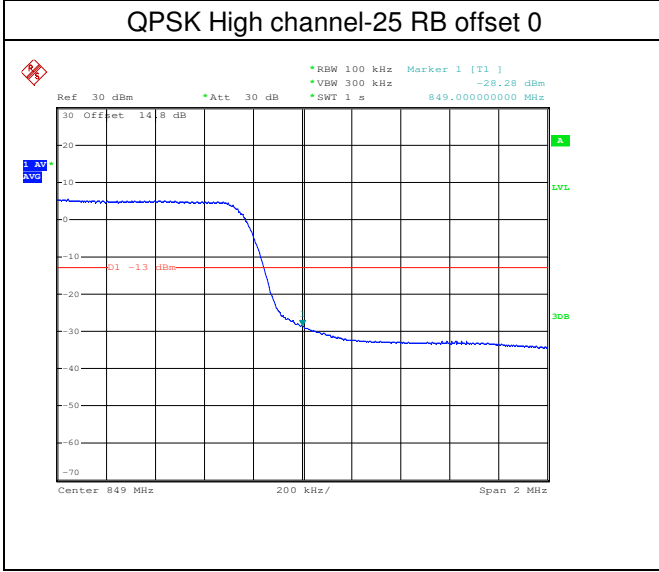

LTE FDD Band 5, Nominal Bandwidth: 1.4MHz

QPSK Low channel-1 RB offset 0

16QAM Low channel-1 RB offset 0

QPSK Low channel-6 RB offset 0

16QAM Low channel-6 RB offset 0

QPSK High channel-1 RB offset max

16QAM High channel-1 RB offset max

QPSK High channel-6 RB offset 0

16QAM High channel-6 RB offset 0

LTE FDD Band 5, Nominal Bandwidth: 3MHz

QPSK Low channel-1 RB offset 0

16QAM Low channel-1 RB offset 0

QPSK Low channel-15 RB offset 0

16QAM Low channel-15 RB offset 0

LTE FDD Band 5, Nominal Bandwidth: 5MHz

LTE FDD Band 5, Nominal Bandwidth: 10MHz

QPSK Low channel-1 RB offset 0

16QAM Low channel-1 RB offset 0

QPSK Low channel-50 RB offset 0

16QAM Low channel-50 RB offset 0