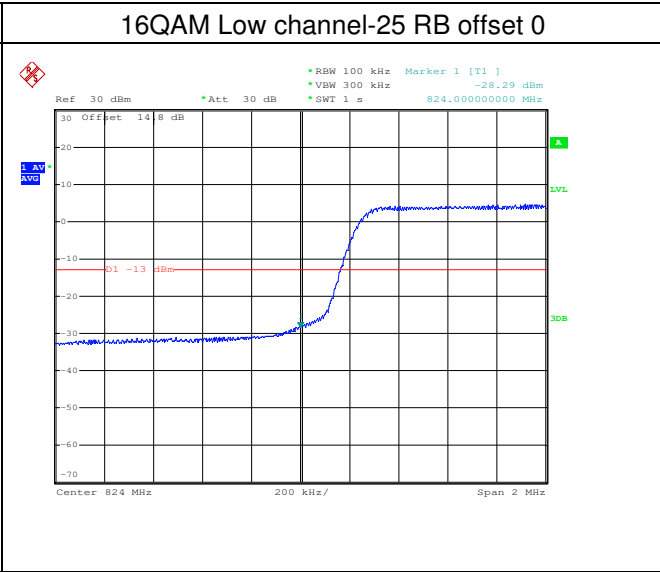

LTE FDD Band 5, Nominal Bandwidth: 1.4MHz

QPSK Low channel-1 RB offset 0

16QAM Low channel-1 RB offset 0

QPSK Low channel-6 RB offset 0

16QAM Low channel-6 RB offset 0

QPSK High channel-1 RB offset max

16QAM High channel-1 RB offset max

QPSK High channel-6 RB offset 0

16QAM High channel-6 RB offset 0

LTE FDD Band 5, Nominal Bandwidth: 3MHz

QPSK Low channel-1 RB offset 0

16QAM Low channel-1 RB offset 0

QPSK Low channel-15 RB offset 0

16QAM Low channel-15 RB offset 0

LTE FDD Band 5, Nominal Bandwidth: 5MHz

LTE FDD Band 5, Nominal Bandwidth: 10MHz

QPSK Low channel-1 RB offset 0

16QAM Low channel-1 RB offset 0

QPSK Low channel-50 RB offset 0

16QAM Low channel-50 RB offset 0