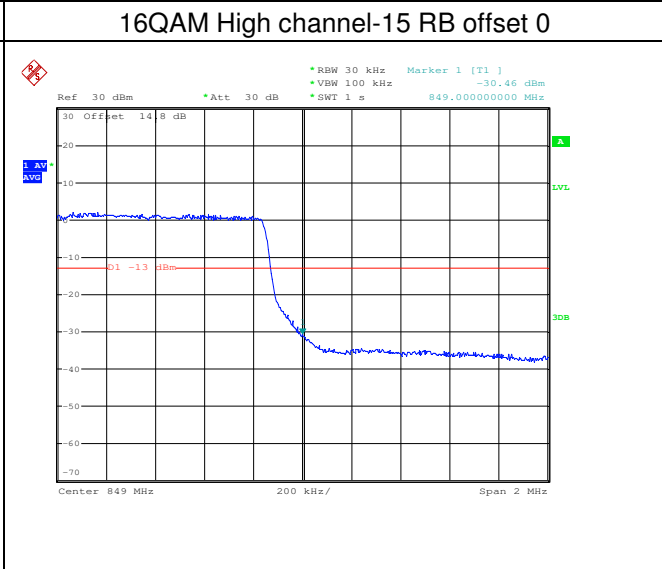

LTE FDD Band 5, Nominal Bandwidth: 1.4MHz

QPSK Low channel-1 RB offset 0

16QAM Low channel-1 RB offset 0

QPSK Low channel-6 RB offset 0

16QAM Low channel-6 RB offset 0

QPSK High channel-1 RB offset max

16QAM High channel-1 RB offset max

QPSK High channel-6 RB offset 0

16QAM High channel-6 RB offset 0

LTE FDD Band 5, Nominal Bandwidth: 3MHz

QPSK Low channel-1 RB offset 0

16QAM Low channel-1 RB offset 0

QPSK Low channel-15 RB offset 0

16QAM Low channel-15 RB offset 0

LTE FDD Band 5, Nominal Bandwidth: 5MHz

LTE FDD Band 5, Nominal Bandwidth: 10MHz

QPSK Low channel-1 RB offset 0

16QAM Low channel-1 RB offset 0

QPSK Low channel-50 RB offset 0

16QAM Low channel-50 RB offset 0