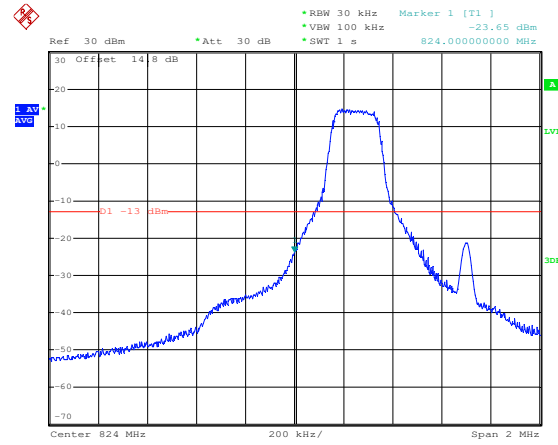

LTE FDD Band 5, Nominal Bandwidth: 1.4MHz

QPSK Low channel-1 RB offset 0

16QAM Low channel-1 RB offset 0

QPSK Low channel-6 RB offset 0

16QAM Low channel-6 RB offset 0

QPSK High channel-1 RB offset max

16QAM High channel-1 RB offset max

QPSK High channel-6 RB offset 0

16QAM High channel-6 RB offset 0

LTE FDD Band 5, Nominal Bandwidth: 3MHz

QPSK Low channel-1 RB offset 0

16QAM Low channel-1 RB offset 0

QPSK Low channel-15 RB offset 0

16QAM Low channel-15 RB offset 0

LTE FDD Band 5, Nominal Bandwidth: 5MHz

LTE FDD Band 5, Nominal Bandwidth: 10MHz

QPSK Low channel-1 RB offset 0

16QAM Low channel-1 RB offset 0

QPSK Low channel-50 RB offset 0

16QAM Low channel-50 RB offset 0