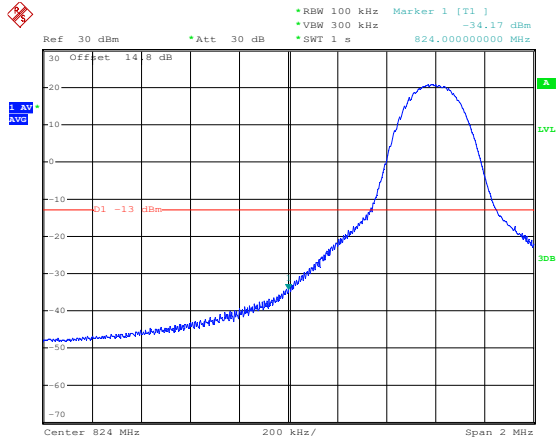

QPSK High channel-6 RB offset 0

16QAM High channel-6 RB offset 0

LTE FDD Band 5, Nominal Bandwidth: 3MHz

QPSK Low channel-1 RB offset 0

16QAM Low channel-1 RB offset 0

QPSK Low channel-15 RB offset 0

16QAM Low channel-15 RB offset 0

LTE FDD Band 5, Nominal Bandwidth: 5MHz

LTE FDD Band 5, Nominal Bandwidth: 10MHz

QPSK Low channel-1 RB offset 0

16QAM Low channel-1 RB offset 0

QPSK Low channel-50 RB offset 0

16QAM Low channel-50 RB offset 0