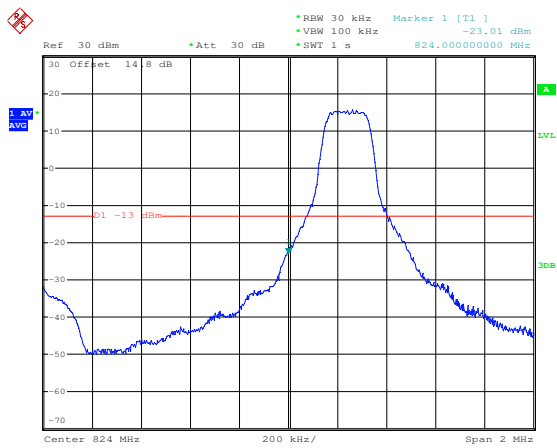

LTE FDD Band 5, Nominal Bandwidth: 1.4MHz

QPSK Low channel-1 RB offset 0

16QAM Low channel-1 RB offset 0

QPSK Low channel-6 RB offset 0

16QAM Low channel-6 RB offset 0

QPSK High channel-1 RB offset max

16QAM High channel-1 RB offset max

QPSK High channel-6 RB offset 0

16QAM High channel-6 RB offset 0

LTE FDD Band 5, Nominal Bandwidth: 3MHz

QPSK Low channel-1 RB offset 0

16QAM Low channel-1 RB offset 0

QPSK Low channel-15 RB offset 0

16QAM Low channel-15 RB offset 0

LTE FDD Band 5, Nominal Bandwidth: 5MHz

LTE FDD Band 5, Nominal Bandwidth: 10MHz

QPSK Low channel-1 RB offset 0

16QAM Low channel-1 RB offset 0

QPSK Low channel-50 RB offset 0

16QAM Low channel-50 RB offset 0