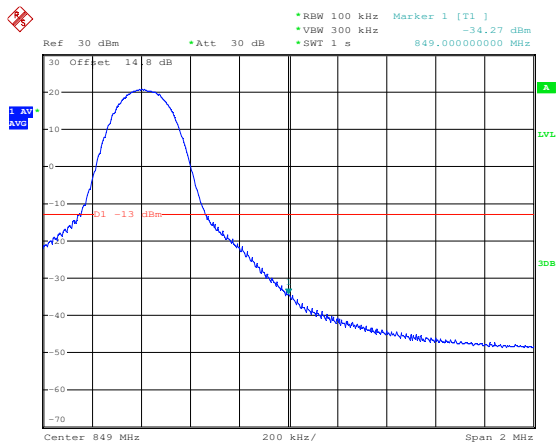

QPSK High channel-1 RB offset max