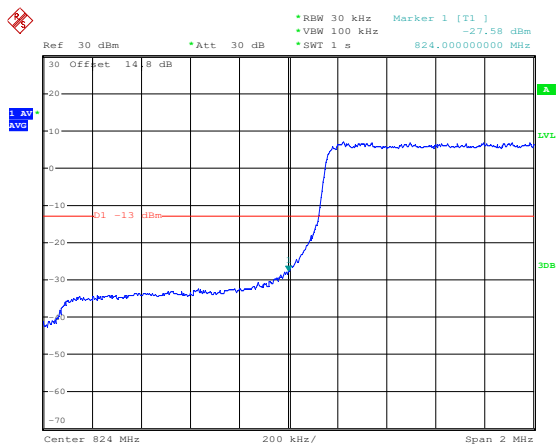

LTE FDD Band 5, Nominal Bandwidth: 1.4MHz

QPSK Low channel-1 RB offset 0

16QAM Low channel-1 RB offset 0

QPSK Low channel-6 RB offset 0

16QAM Low channel-6 RB offset 0

QPSK High channel-1 RB offset max

16QAM High channel-1 RB offset max

QPSK High channel-6 RB offset 0

16QAM High channel-6 RB offset 0

LTE FDD Band 5, Nominal Bandwidth: 3MHz

QPSK Low channel-1 RB offset 0

16QAM Low channel-1 RB offset 0

QPSK Low channel-15 RB offset 0

16QAM Low channel-15 RB offset 0

LTE FDD Band 5, Nominal Bandwidth: 5MHz

LTE FDD Band 5, Nominal Bandwidth: 10MHz

QPSK Low channel-1 RB offset 0

16QAM Low channel-1 RB offset 0

QPSK Low channel-50 RB offset 0

16QAM Low channel-50 RB offset 0