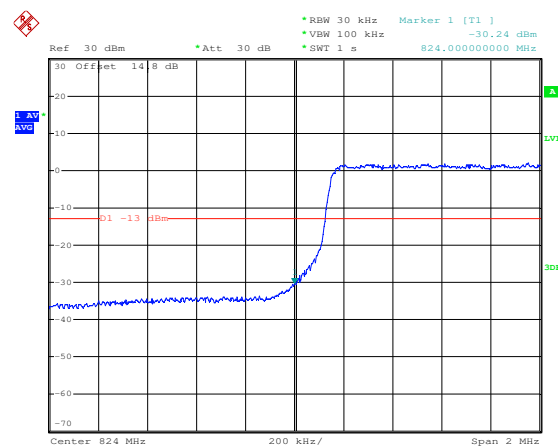

LTE FDD Band 5, Nominal Bandwidth: 1.4MHz

QPSK Low channel-1 RB offset 0

16QAM Low channel-1 RB offset 0

QPSK Low channel-6 RB offset 0

16QAM Low channel-6 RB offset 0

QPSK High channel-1 RB offset max

16QAM High channel-1 RB offset max

QPSK High channel-6 RB offset 0

16QAM High channel-6 RB offset 0

LTE FDD Band 5, Nominal Bandwidth: 3MHz

QPSK Low channel-1 RB offset 0

16QAM Low channel-1 RB offset 0

QPSK Low channel-15 RB offset 0

16QAM Low channel-15 RB offset 0

LTE FDD Band 5, Nominal Bandwidth: 5MHz

LTE FDD Band 5, Nominal Bandwidth: 10MHz

QPSK Low channel-1 RB offset 0

16QAM Low channel-1 RB offset 0

QPSK Low channel-50 RB offset 0

16QAM Low channel-50 RB offset 0