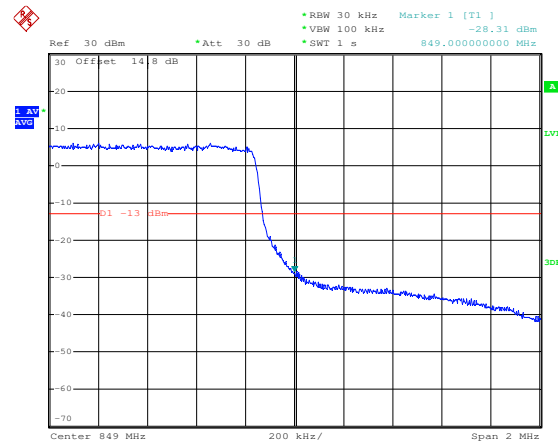

LTE FDD Band 5, Nominal Bandwidth: 1.4MHz

QPSK Low channel-1 RB offset 0

16QAM Low channel-1 RB offset 0

QPSK Low channel-6 RB offset 0

16QAM Low channel-6 RB offset 0

QPSK High channel-1 RB offset max

16QAM High channel-1 RB offset max

QPSK High channel-6 RB offset 0

16QAM High channel-6 RB offset 0

LTE FDD Band 5, Nominal Bandwidth: 3MHz

QPSK Low channel-1 RB offset 0

16QAM Low channel-1 RB offset 0

QPSK Low channel-15 RB offset 0

16QAM Low channel-15 RB offset 0

LTE FDD Band 5, Nominal Bandwidth: 5MHz

LTE FDD Band 5, Nominal Bandwidth: 10MHz

QPSK Low channel-1 RB offset 0

16QAM Low channel-1 RB offset 0

QPSK Low channel-50 RB offset 0

16QAM Low channel-50 RB offset 0