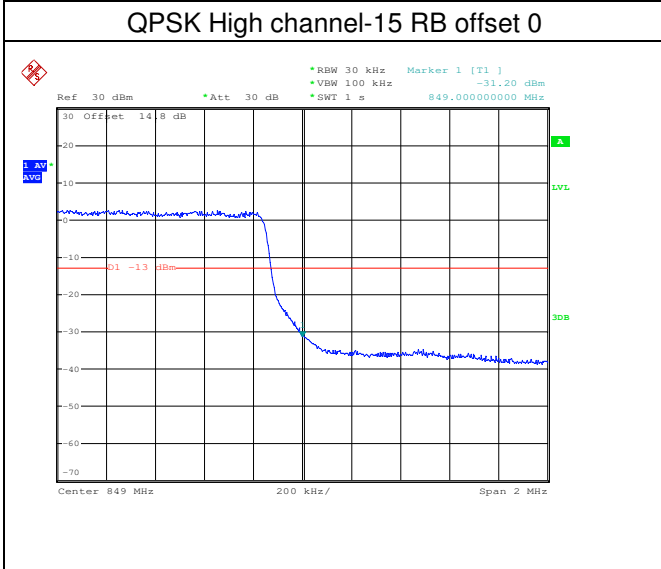

LTE FDD Band 5, Nominal Bandwidth: 1.4MHz

QPSK Low channel-1 RB offset 0

16QAM Low channel-1 RB offset 0

QPSK Low channel-6 RB offset 0

16QAM Low channel-6 RB offset 0

QPSK High channel-1 RB offset max

16QAM High channel-1 RB offset max

QPSK High channel-6 RB offset 0

16QAM High channel-6 RB offset 0

LTE FDD Band 5, Nominal Bandwidth: 3MHz

QPSK Low channel-1 RB offset 0

16QAM Low channel-1 RB offset 0

QPSK Low channel-15 RB offset 0

16QAM Low channel-15 RB offset 0

LTE FDD Band 5, Nominal Bandwidth: 5MHz

LTE FDD Band 5, Nominal Bandwidth: 10MHz

QPSK Low channel-1 RB offset 0

16QAM Low channel-1 RB offset 0

QPSK Low channel-50 RB offset 0

16QAM Low channel-50 RB offset 0