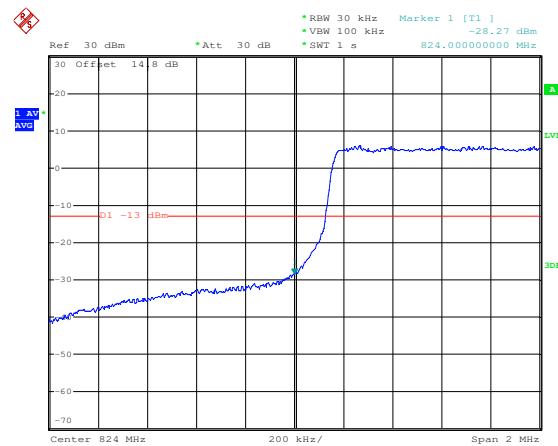

LTE FDD Band 5, Nominal Bandwidth: 1.4MHz

QPSK Low channel-1 RB offset 0

16QAM Low channel-1 RB offset 0

QPSK Low channel-6 RB offset 0

16QAM Low channel-6 RB offset 0

QPSK High channel-1 RB offset max

16QAM High channel-1 RB offset max

QPSK High channel-6 RB offset 0

16QAM High channel-6 RB offset 0

LTE FDD Band 5, Nominal Bandwidth: 3MHz

QPSK Low channel-1 RB offset 0

16QAM Low channel-1 RB offset 0

QPSK Low channel-15 RB offset 0

16QAM Low channel-15 RB offset 0

LTE FDD Band 5, Nominal Bandwidth: 5MHz

LTE FDD Band 5, Nominal Bandwidth: 10MHz

QPSK Low channel-1 RB offset 0

16QAM Low channel-1 RB offset 0

QPSK Low channel-50 RB offset 0

16QAM Low channel-50 RB offset 0