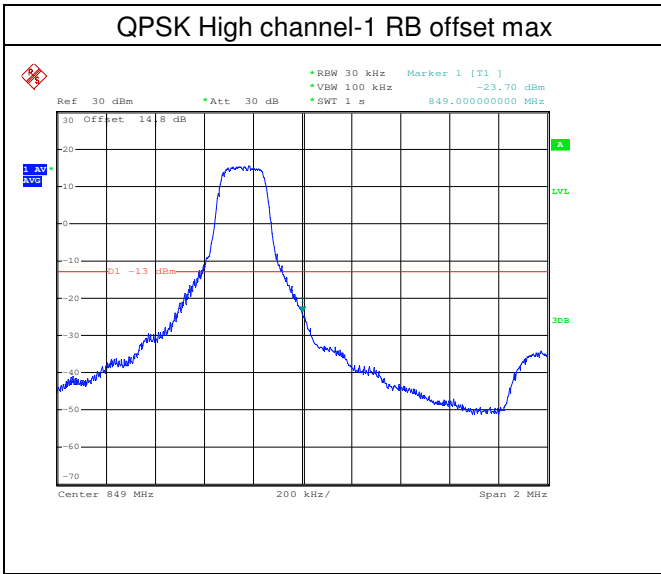

LTE FDD Band 5, Nominal Bandwidth: 1.4MHz

QPSK Low channel-1 RB offset 0

16QAM Low channel-1 RB offset 0

QPSK Low channel-6 RB offset 0

16QAM Low channel-6 RB offset 0

QPSK High channel-1 RB offset max

16QAM High channel-1 RB offset max

QPSK High channel-6 RB offset 0

16QAM High channel-6 RB offset 0

LTE FDD Band 5, Nominal Bandwidth: 3MHz

QPSK Low channel-1 RB offset 0

16QAM Low channel-1 RB offset 0

QPSK Low channel-15 RB offset 0

16QAM Low channel-15 RB offset 0

LTE FDD Band 5, Nominal Bandwidth: 5MHz

LTE FDD Band 5, Nominal Bandwidth: 10MHz

QPSK Low channel-1 RB offset 0

16QAM Low channel-1 RB offset 0

QPSK Low channel-50 RB offset 0

16QAM Low channel-50 RB offset 0