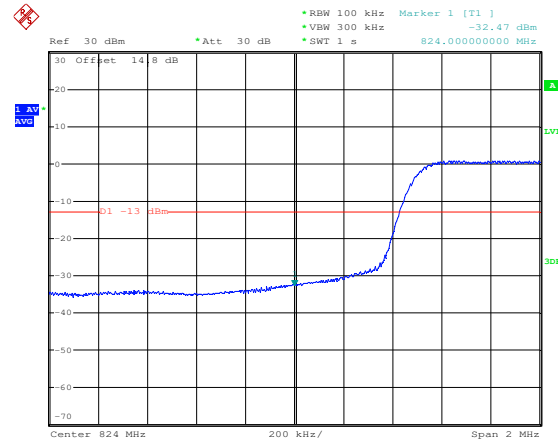

QPSK High channel-6 RB offset 0

16QAM High channel-6 RB offset 0

LTE FDD Band 5, Nominal Bandwidth: 3MHz

QPSK Low channel-1 RB offset 0

16QAM Low channel-1 RB offset 0

QPSK Low channel-15 RB offset 0

16QAM Low channel-15 RB offset 0

LTE FDD Band 5, Nominal Bandwidth: 5MHz

LTE FDD Band 5, Nominal Bandwidth: 10MHz

QPSK Low channel-1 RB offset 0

16QAM Low channel-1 RB offset 0

QPSK Low channel-50 RB offset 0

16QAM Low channel-50 RB offset 0

QPSK High channel-1 RB offset max

16QAM High channel-1 RB offset max

QPSK High channel-50 RB offset 0

16QAM High channel-50 RB offset 0