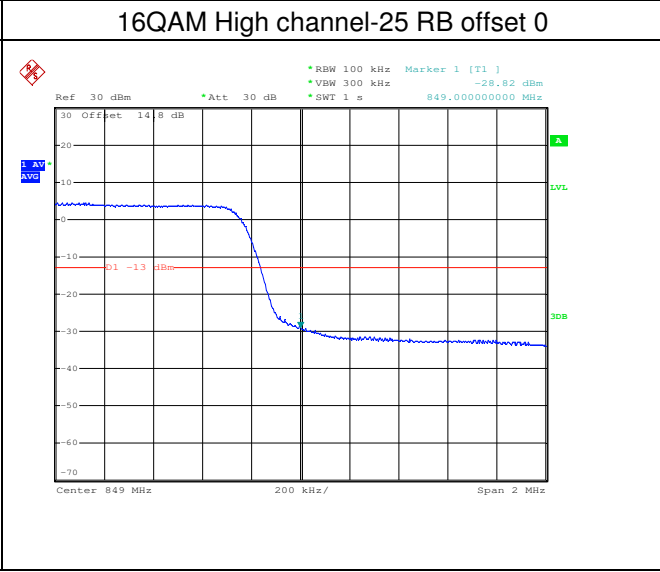

LTE FDD Band 5, Nominal Bandwidth: 1.4MHz

QPSK Low channel-1 RB offset 0

16QAM Low channel-1 RB offset 0

QPSK Low channel-6 RB offset 0

16QAM Low channel-6 RB offset 0

QPSK High channel-1 RB offset max

16QAM High channel-1 RB offset max

QPSK High channel-6 RB offset 0

16QAM High channel-6 RB offset 0

LTE FDD Band 5, Nominal Bandwidth: 3MHz

QPSK Low channel-1 RB offset 0

16QAM Low channel-1 RB offset 0

QPSK Low channel-15 RB offset 0

16QAM Low channel-15 RB offset 0

LTE FDD Band 5, Nominal Bandwidth: 5MHz

LTE FDD Band 5, Nominal Bandwidth: 10MHz

QPSK Low channel-1 RB offset 0

16QAM Low channel-1 RB offset 0

QPSK Low channel-50 RB offset 0

16QAM Low channel-50 RB offset 0