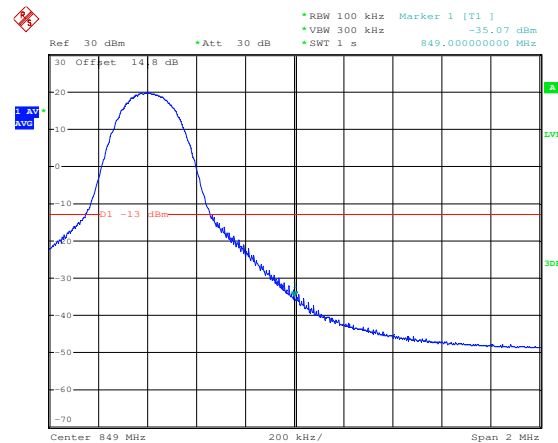

16QAM High channel-1 RB offset max