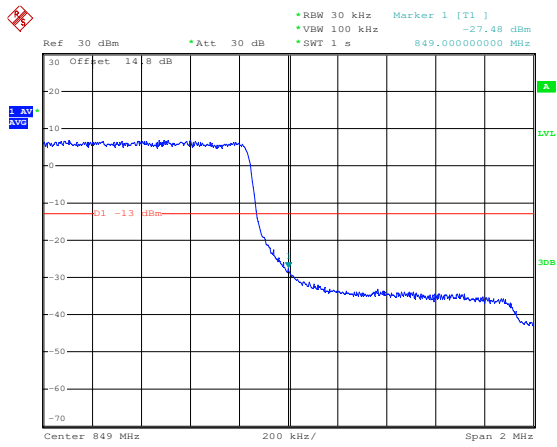

LTE FDD Band 5, Nominal Bandwidth: 1.4MHz

QPSK Low channel-1 RB offset 0

16QAM Low channel-1 RB offset 0

QPSK Low channel-6 RB offset 0

16QAM Low channel-6 RB offset 0

QPSK High channel-1 RB offset max

16QAM High channel-1 RB offset max

QPSK High channel-6 RB offset 0

16QAM High channel-6 RB offset 0

LTE FDD Band 5, Nominal Bandwidth: 3MHz

QPSK Low channel-1 RB offset 0

16QAM Low channel-1 RB offset 0

QPSK Low channel-15 RB offset 0

16QAM Low channel-15 RB offset 0

LTE FDD Band 5, Nominal Bandwidth: 5MHz

LTE FDD Band 5, Nominal Bandwidth: 10MHz

QPSK Low channel-1 RB offset 0

16QAM Low channel-1 RB offset 0

QPSK Low channel-50 RB offset 0

16QAM Low channel-50 RB offset 0