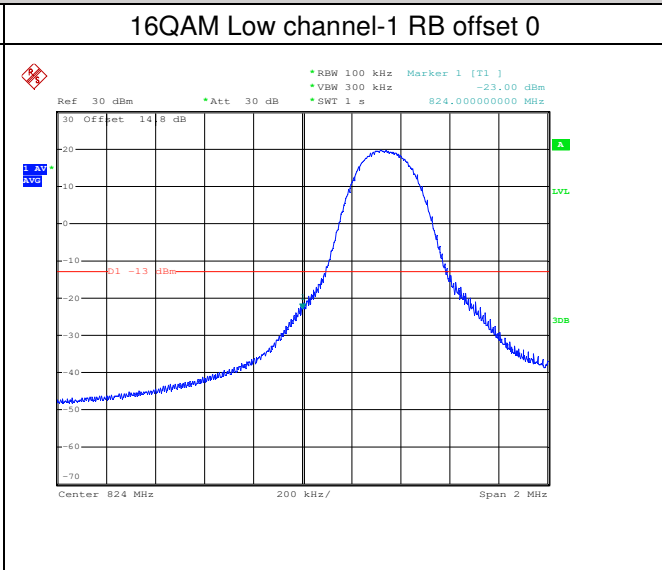

LTE FDD Band 5, Nominal Bandwidth: 1.4MHz

QPSK Low channel-1 RB offset 0

16QAM Low channel-1 RB offset 0

QPSK Low channel-6 RB offset 0

16QAM Low channel-6 RB offset 0

QPSK High channel-1 RB offset max

16QAM High channel-1 RB offset max

QPSK High channel-6 RB offset 0

16QAM High channel-6 RB offset 0

LTE FDD Band 5, Nominal Bandwidth: 3MHz

QPSK Low channel-1 RB offset 0

16QAM Low channel-1 RB offset 0

QPSK Low channel-15 RB offset 0

16QAM Low channel-15 RB offset 0

LTE FDD Band 5, Nominal Bandwidth: 5MHz

LTE FDD Band 5, Nominal Bandwidth: 10MHz

QPSK Low channel-1 RB offset 0

16QAM Low channel-1 RB offset 0

QPSK Low channel-50 RB offset 0

16QAM Low channel-50 RB offset 0