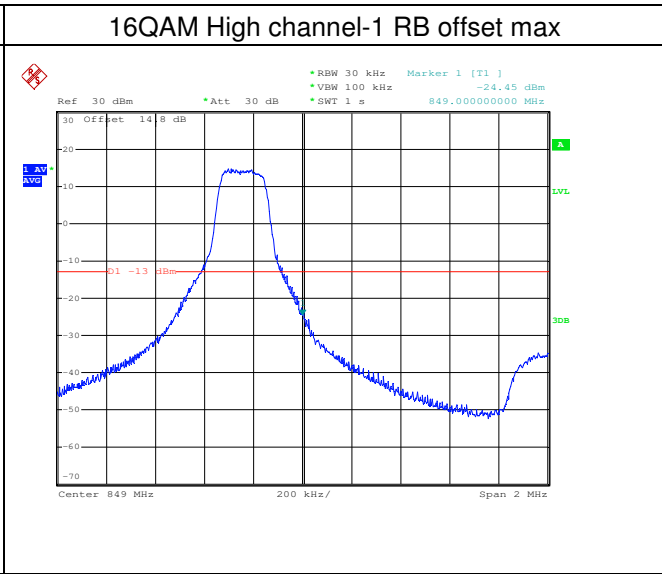

LTE FDD Band 5, Nominal Bandwidth: 1.4MHz

QPSK Low channel-1 RB offset 0

16QAM Low channel-1 RB offset 0

QPSK Low channel-6 RB offset 0

16QAM Low channel-6 RB offset 0

QPSK High channel-1 RB offset max

16QAM High channel-1 RB offset max

QPSK High channel-6 RB offset 0

16QAM High channel-6 RB offset 0

LTE FDD Band 5, Nominal Bandwidth: 3MHz

QPSK Low channel-1 RB offset 0

16QAM Low channel-1 RB offset 0

QPSK Low channel-15 RB offset 0

16QAM Low channel-15 RB offset 0

LTE FDD Band 5, Nominal Bandwidth: 5MHz

LTE FDD Band 5, Nominal Bandwidth: 10MHz

QPSK Low channel-1 RB offset 0

16QAM Low channel-1 RB offset 0

QPSK Low channel-50 RB offset 0

16QAM Low channel-50 RB offset 0