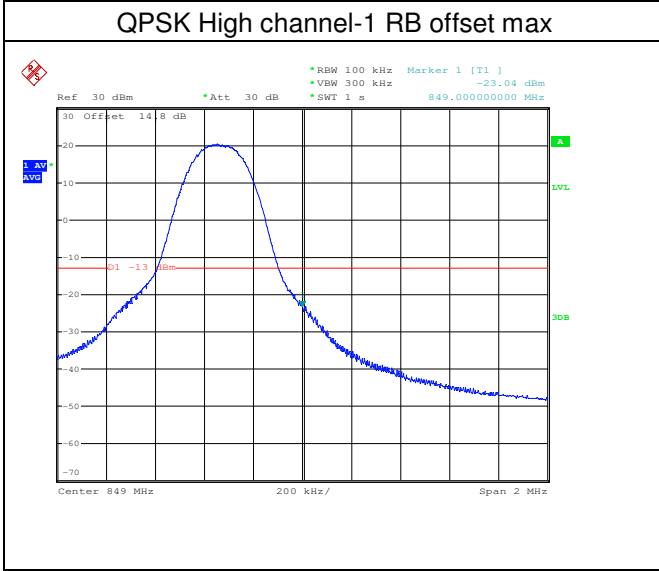

LTE FDD Band 5, Nominal Bandwidth: 1.4MHz

QPSK Low channel-1 RB offset 0

16QAM Low channel-1 RB offset 0

QPSK Low channel-6 RB offset 0

16QAM Low channel-6 RB offset 0

QPSK High channel-1 RB offset max

16QAM High channel-1 RB offset max

QPSK High channel-6 RB offset 0

16QAM High channel-6 RB offset 0

LTE FDD Band 5, Nominal Bandwidth: 3MHz

QPSK Low channel-1 RB offset 0

16QAM Low channel-1 RB offset 0

QPSK Low channel-15 RB offset 0

16QAM Low channel-15 RB offset 0

LTE FDD Band 5, Nominal Bandwidth: 5MHz

LTE FDD Band 5, Nominal Bandwidth: 10MHz

QPSK Low channel-1 RB offset 0

16QAM Low channel-1 RB offset 0

QPSK Low channel-50 RB offset 0

16QAM Low channel-50 RB offset 0