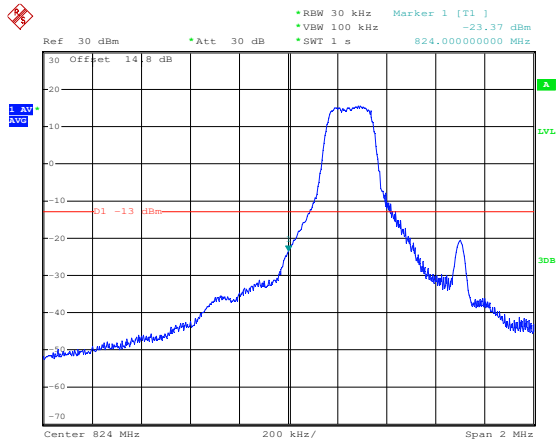

LTE FDD Band 5, Nominal Bandwidth: 1.4MHz

QPSK Low channel-1 RB offset 0

16QAM Low channel-1 RB offset 0

QPSK Low channel-6 RB offset 0

16QAM Low channel-6 RB offset 0

QPSK High channel-1 RB offset max

16QAM High channel-1 RB offset max

QPSK High channel-6 RB offset 0

16QAM High channel-6 RB offset 0

LTE FDD Band 5, Nominal Bandwidth: 3MHz

QPSK Low channel-1 RB offset 0

16QAM Low channel-1 RB offset 0

QPSK Low channel-15 RB offset 0

16QAM Low channel-15 RB offset 0

LTE FDD Band 5, Nominal Bandwidth: 5MHz

LTE FDD Band 5, Nominal Bandwidth: 10MHz

QPSK Low channel-1 RB offset 0

16QAM Low channel-1 RB offset 0

QPSK Low channel-50 RB offset 0

16QAM Low channel-50 RB offset 0