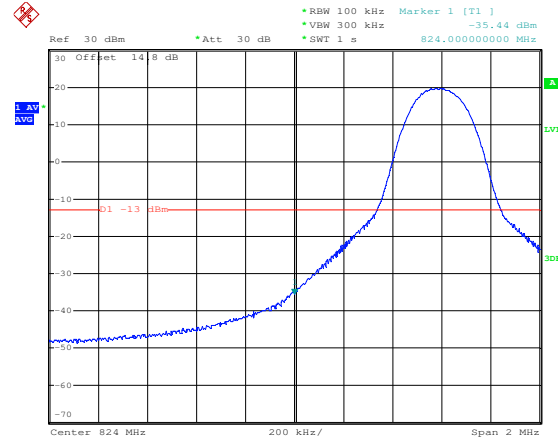

LTE FDD Band 5, Nominal Bandwidth: 5MHz

LTE FDD Band 5, Nominal Bandwidth: 10MHz

QPSK Low channel-1 RB offset 0

16QAM Low channel-1 RB offset 0

QPSK Low channel-50 RB offset 0

16QAM Low channel-50 RB offset 0

QPSK High channel-1 RB offset max

16QAM High channel-1 RB offset max

QPSK High channel-50 RB offset 0

16QAM High channel-50 RB offset 0