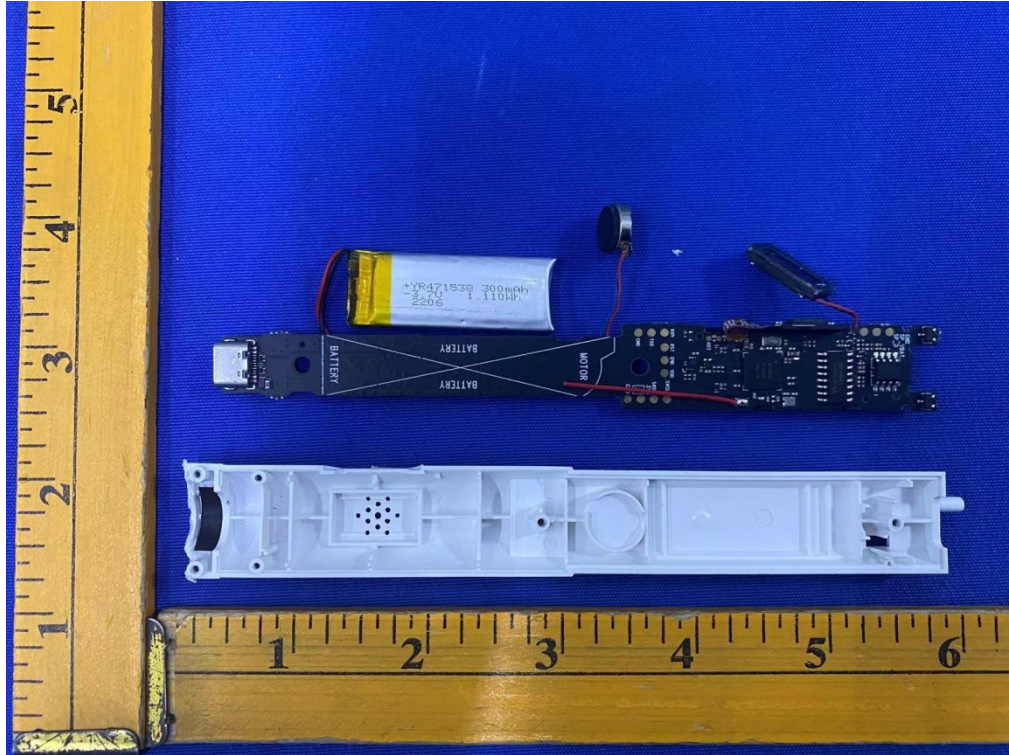

Internal Photos

Model No: LS-F20L

Antenna