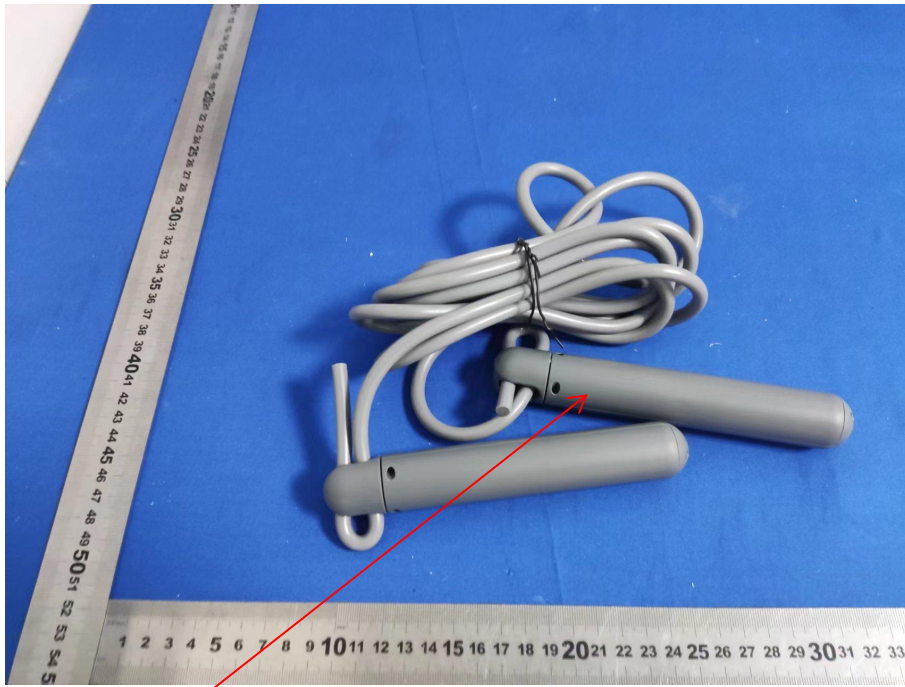

Label and Label Location

FCC ID: 2ATWS2022AM

L*W: 10mm*5mm

label and White font