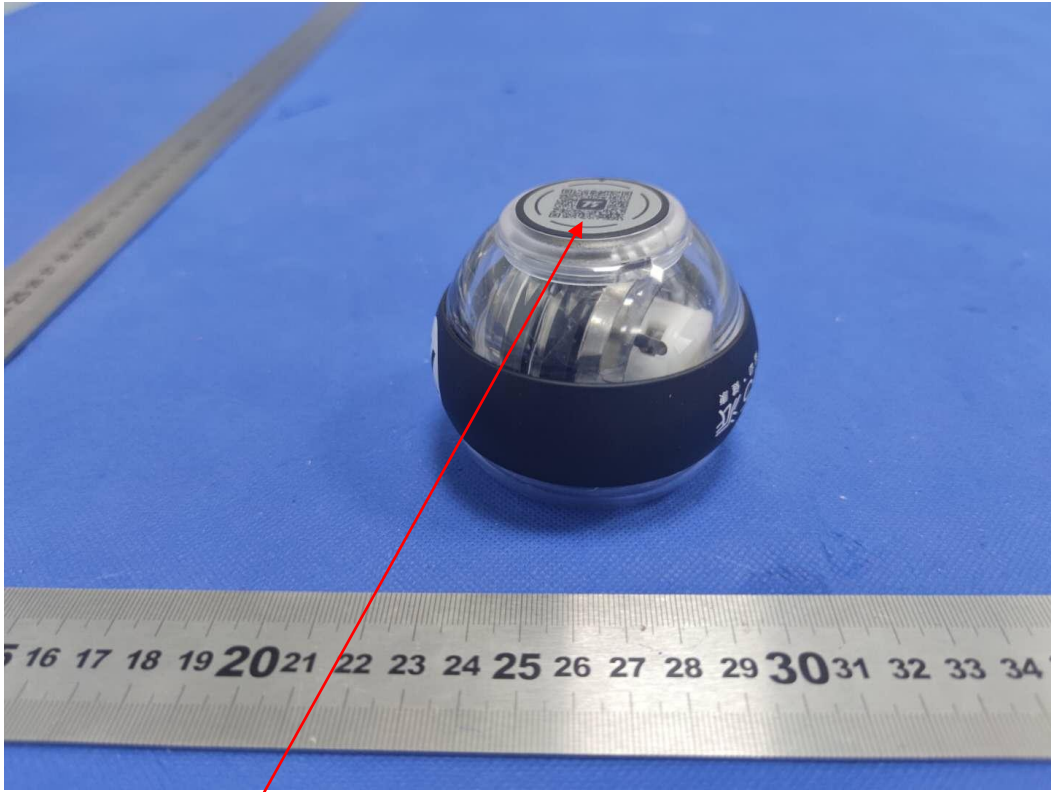

Label and Label Location

FCC ID:2ATWS2020AB

↕

↔

L*W: 10mm*5mm

white font on a white label