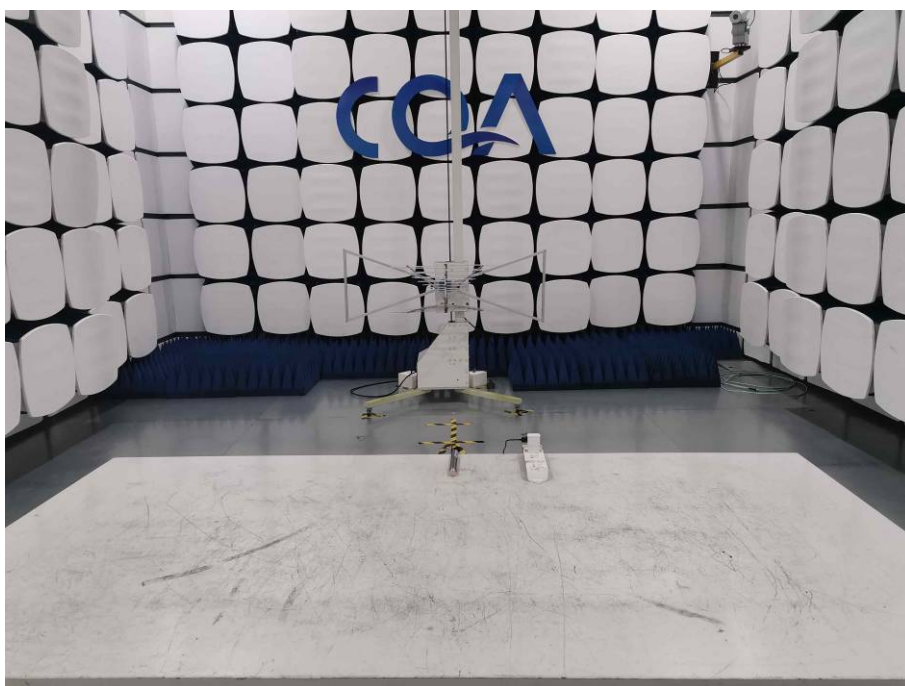

1 Photographs - EUT Test Setup

1.1 Radiated Spurious Emission

9KHz~30MHz:

30MHz~1GHz:

Above 1GHz:

1.2 Conducted Emission