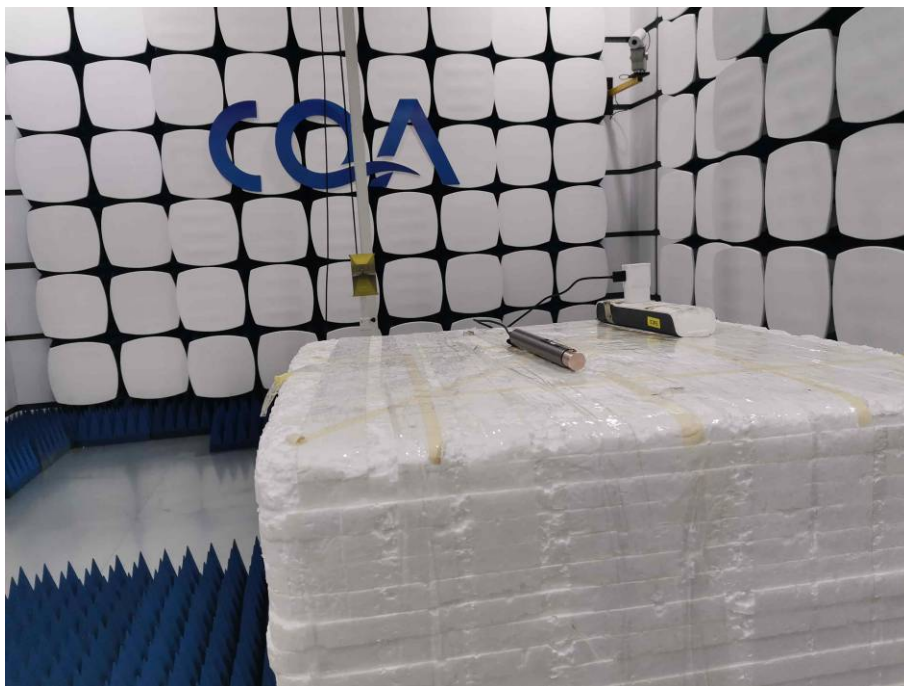

1 Photographs - EUT Test Setup

1.1 Radiated Spurious Emission

9KHz~30MHz:

30MHz~1GHz:

Above 1GHz:

1.2 Conducted Emission