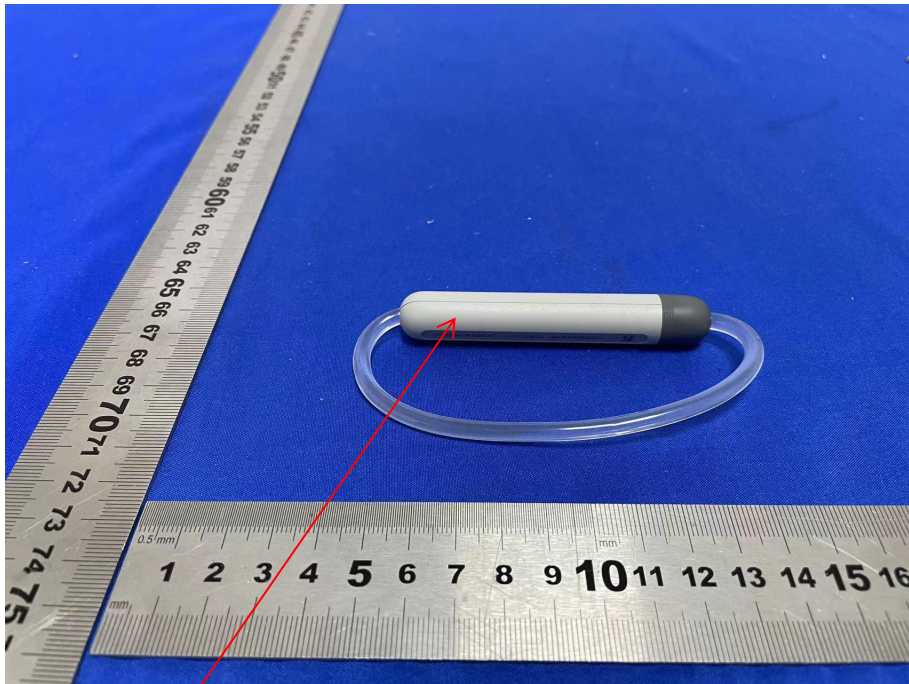

Label and Label Location

FCC ID: 2ATWS-2022AP

L*W: 10mm*5mm
label and White font