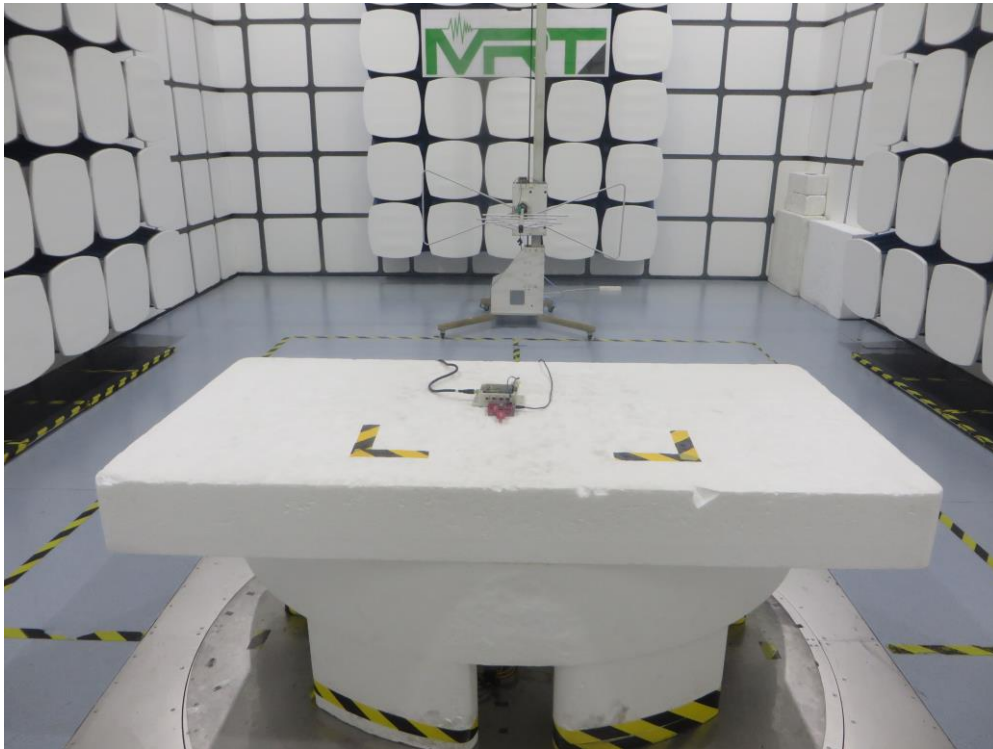

FCC Part 15C Test Setup Photo

Description: Radiated Spurious Emission Test Setup for Below 1GHz

Description: Radiated Spurious Emission Test Setup for Above 1GHz

Description: Conducted Test Setup