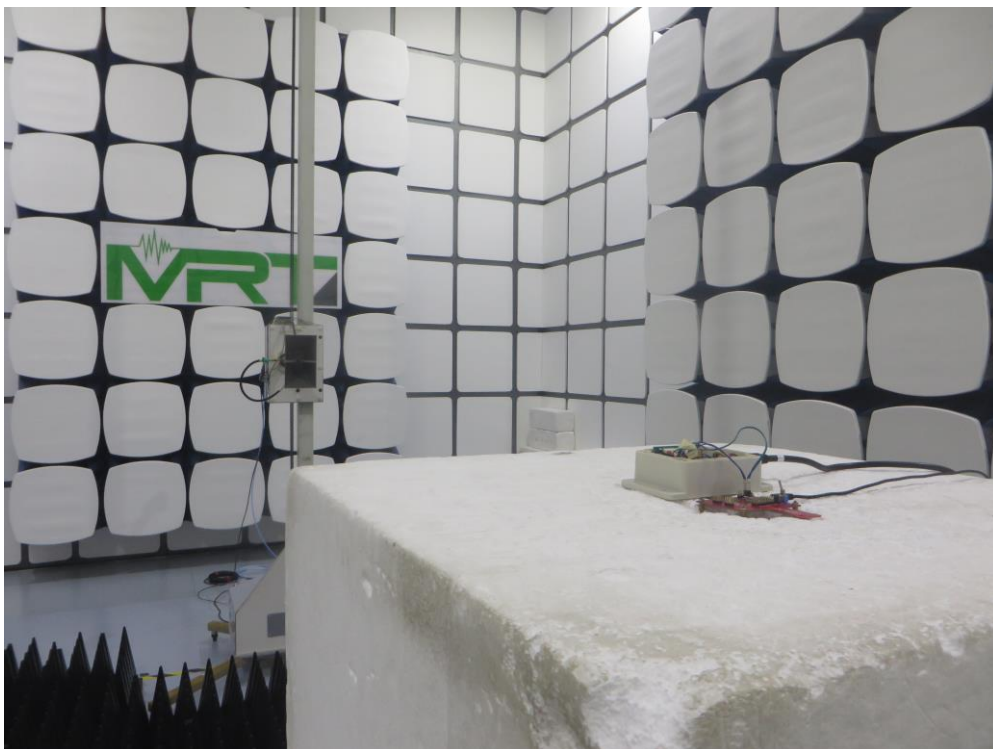

FCC Part 15C Test Setup Photo

Description: Radiated Spurious Emission Test Setup for Below 1GHz

Description: Radiated Spurious Emission Test Setup for Above 1GHz

Description: Conducted Test Setup