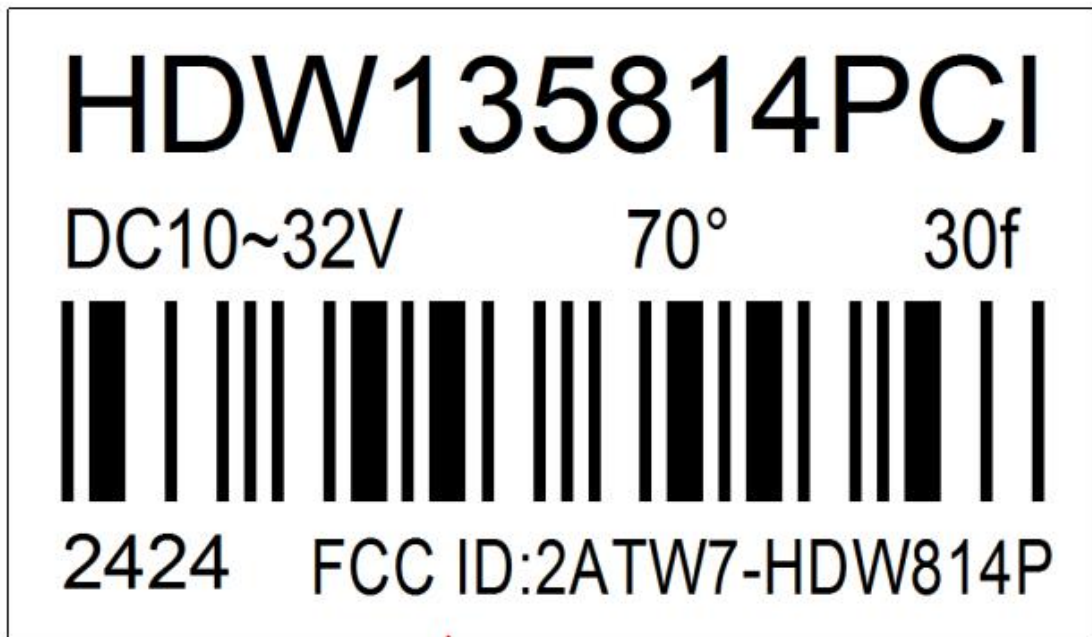

Label Dimension : 32mm*19mm

paste on here

Remark: Model HDW845, HDW135845CAI share with same label location.