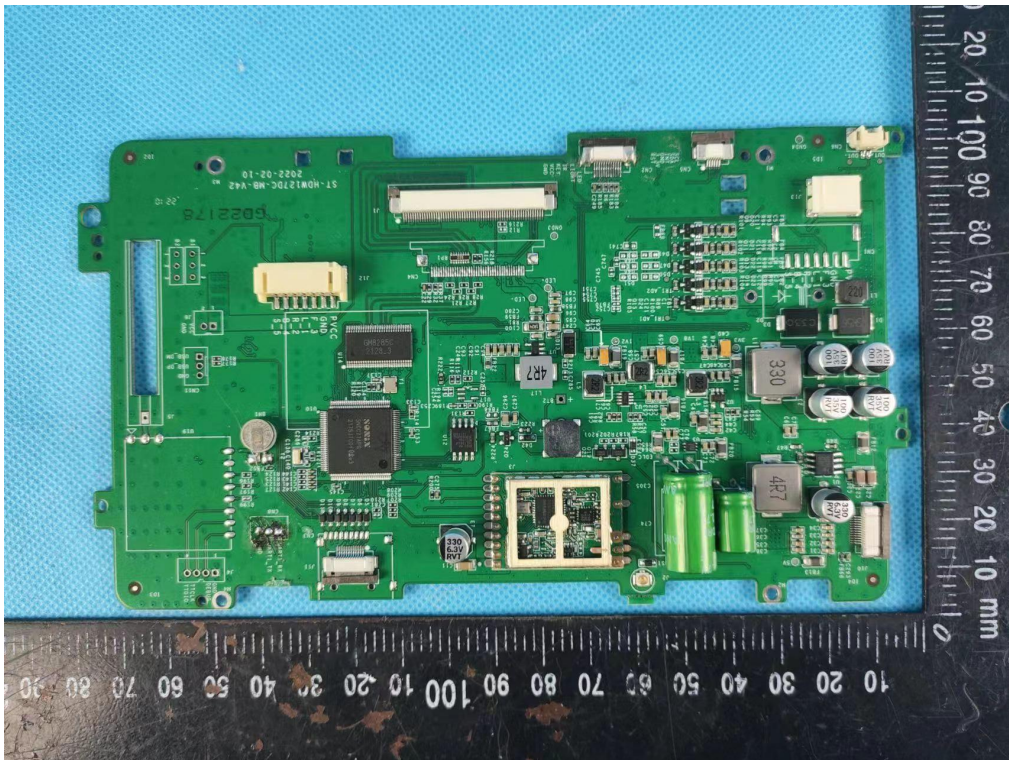

FCC ID: 2ATW7-HDW-MO

RP-SMA Antenna

Internal photo

---

FPC Antenna