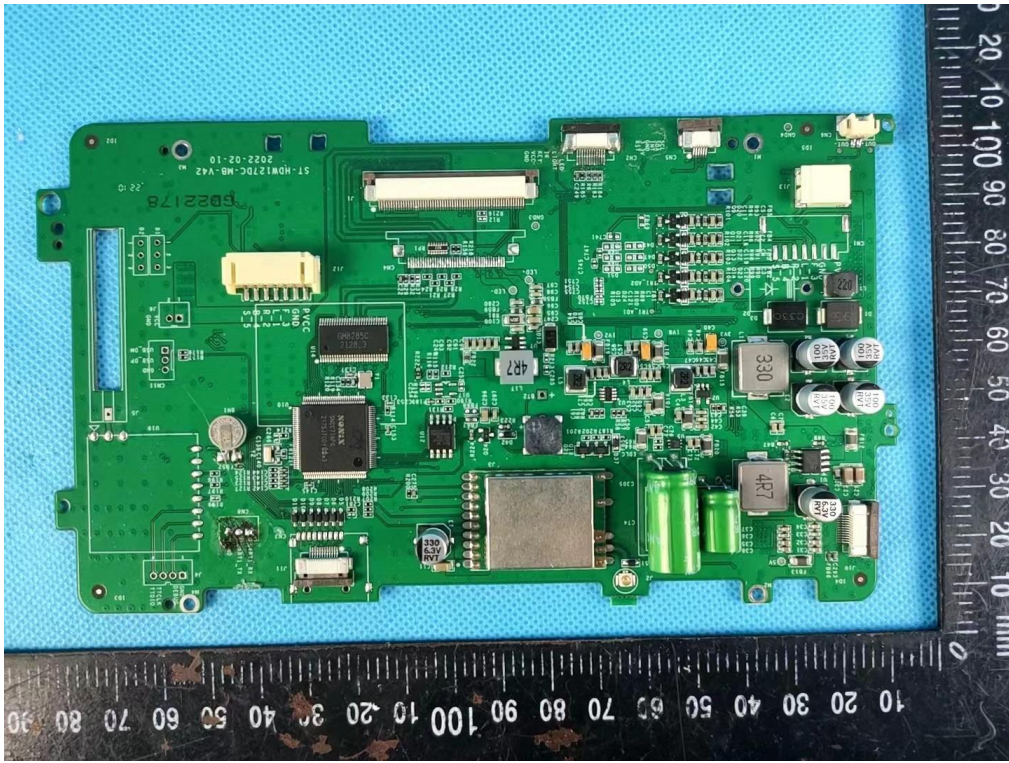

FCC ID: 2ATW7-HDW-MO

RP-SMA Antenna

Internal photo

---

FPC Antenna