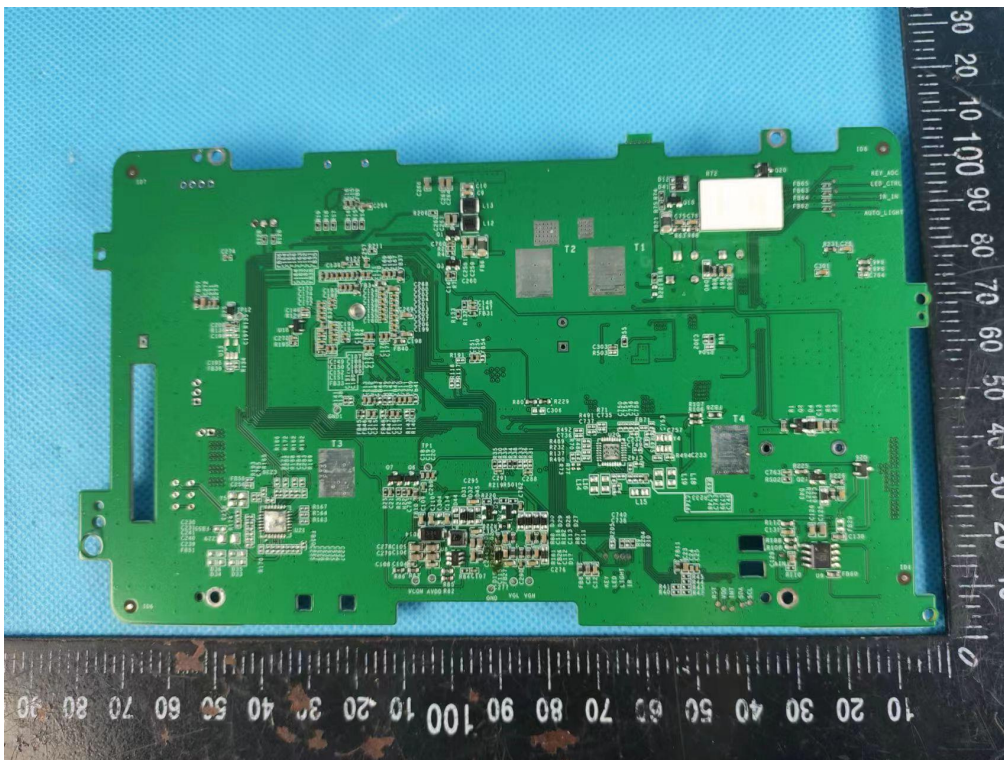

FCC ID: 2ATW7-HDW-MO

RP-SMA Antenna

Internal photo

---

FPC Antenna