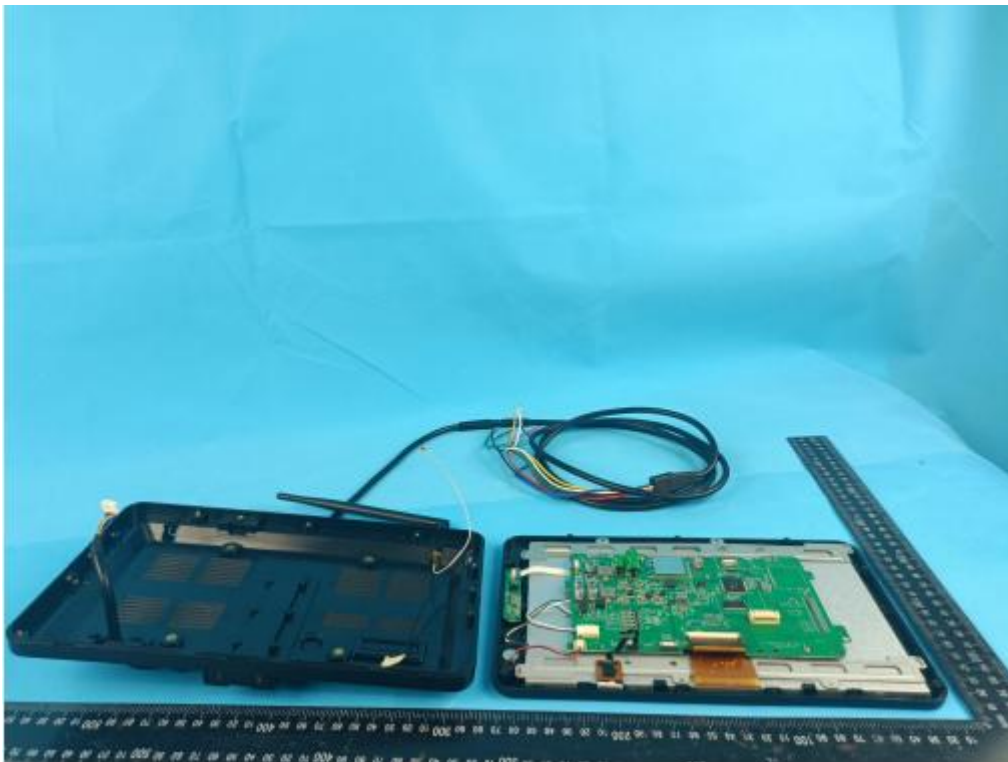

FCC ID: 2ATW7-HDW-MO

RP-SMA Antenna

Internal photo

---

FPC Antenna