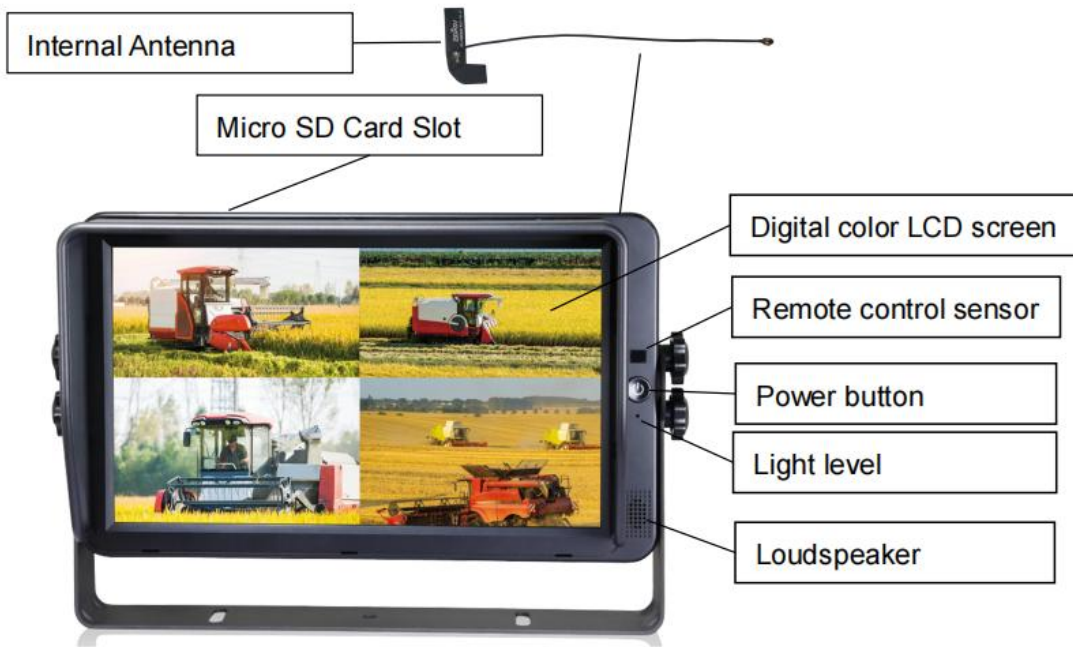

FCC ID: 2ATW7-HDW-MO

Internal Antenna Style