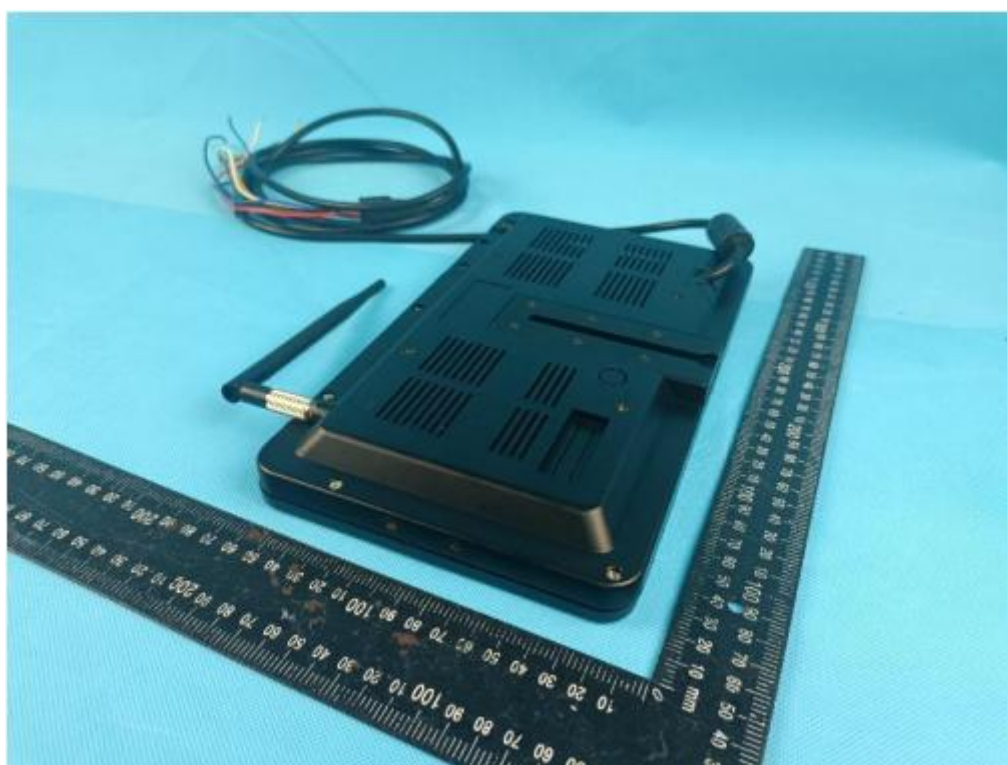

FCC ID: 2ATW7-HDW-MO

Internal Antenna Style