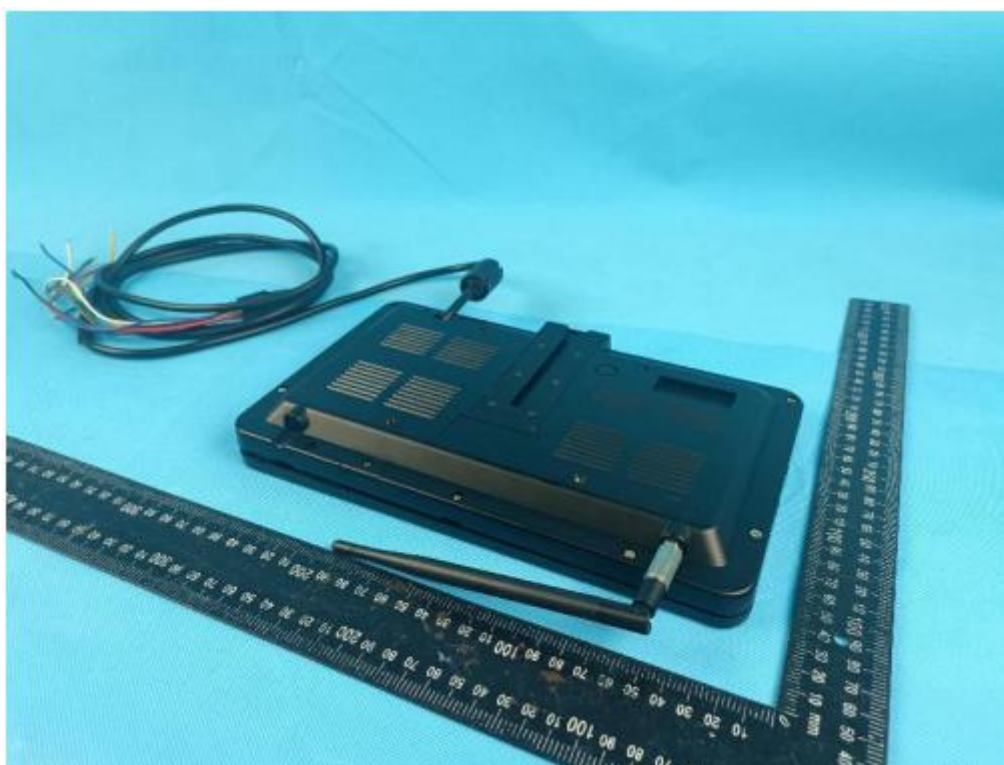

FCC ID: 2ATW7-HDW-MO

Internal Antenna Style