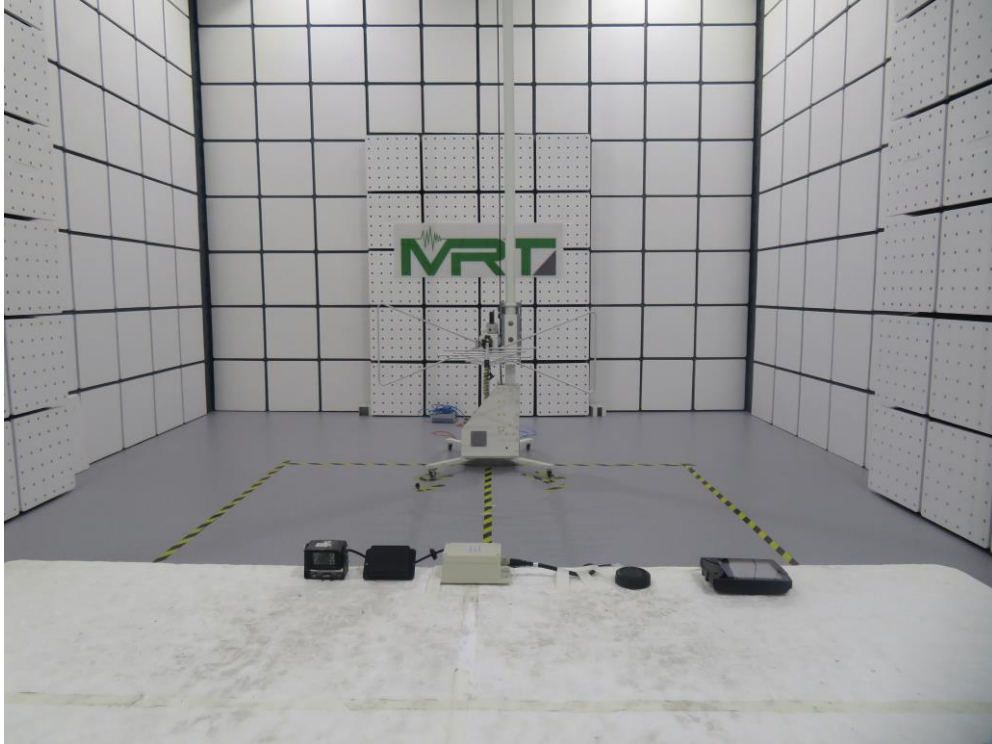

EMC Test Setup Photo

Test Mode 1

Description: Radiated Emission Test Setup (30MHz ~ 1GHz)

Test Mode 1

Description: Radiated Emission Test Setup (1GHz ~ 18GHz)

Test Mode 1

Description: Radiated Emission Test Setup (18GHz ~ 40GHz)

RF Test Setup Photo

Description: Radiated Emission Test Setup for 30MHz ~ 1GHz

Description: Radiated Emission Test Setup for 1GHz ~ 18GHz

Description: Radiated Emission Test Setup for 18GHz ~ 40GHz

Description: Radiated Emission Test Setup for 40GHz ~ 50GHz