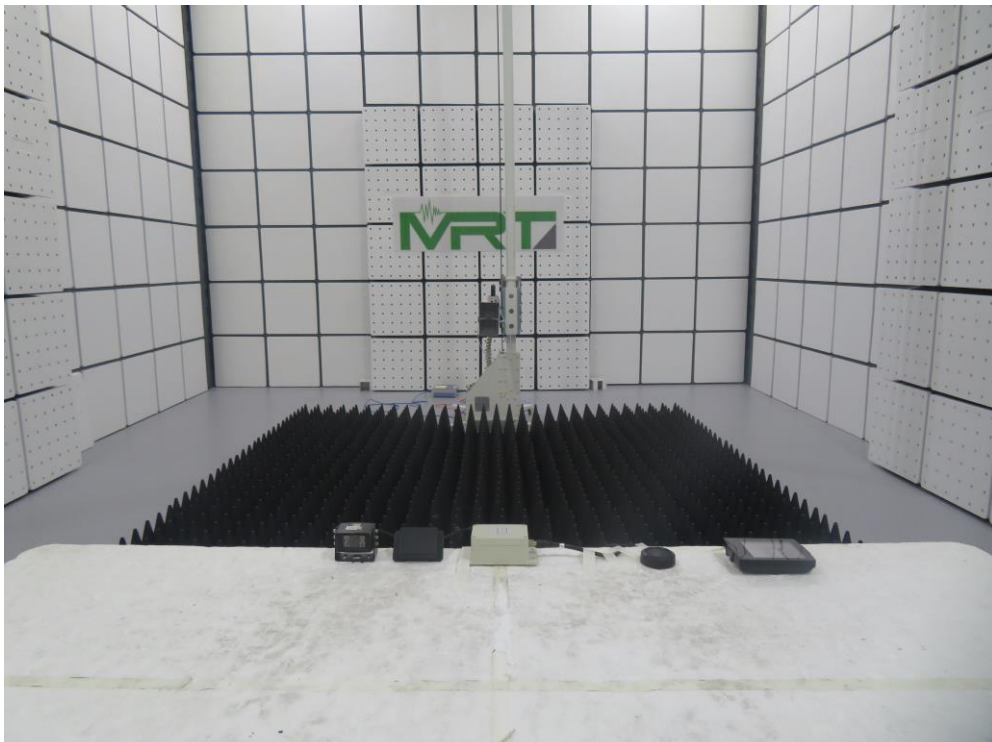

EMC Test Setup Photo

Test Mode 1

Description: Radiated Emission Test Setup (30MHz ~ 1GHz)

Test Mode 1

Description: Radiated Emission Test Setup (1GHz ~ 18GHz)

Test Mode 1

Description: Radiated Emission Test Setup (18GHz ~ 40GHz)

RF Test Setup Photo

Description: Radiated Emission Test Setup for 30MHz ~ 1GHz

Description: Radiated Emission Test Setup for 1GHz ~ 18GHz

Description: Radiated Emission Test Setup for 18GHz ~ 40GHz

Description: Radiated Emission Test Setup for 40GHz ~ 50GHz