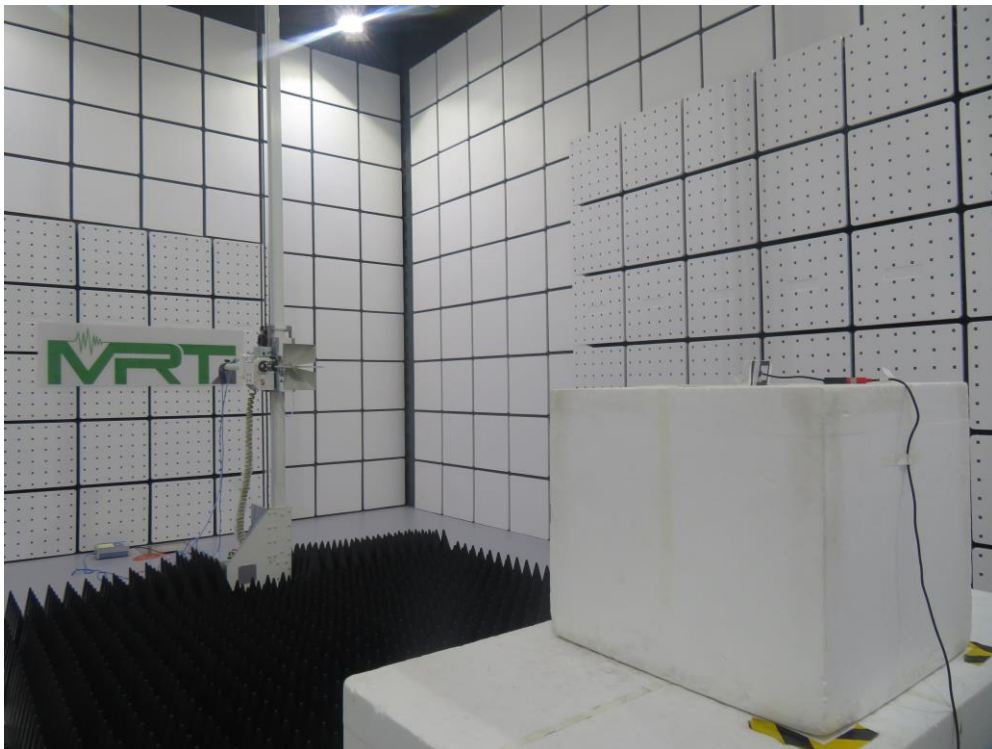

EMC Test Setup Photo

Test Mode 1

Description: Radiated Emission Test Setup (30MHz ~ 1GHz)

Test Mode 1

Description: Radiated Emission Test Setup (1GHz ~ 18GHz)

Test Mode 1

Description: Radiated Emission Test Setup (18GHz ~ 40GHz)

RF Test Setup Photo

Description: Radiated Emission Test Setup for 30MHz ~ 1GHz

Description: Radiated Emission Test Setup for 1GHz ~ 18GHz

Description: Radiated Emission Test Setup for 18GHz ~ 40GHz

Description: Radiated Emission Test Setup for 40GHz ~ 50GHz