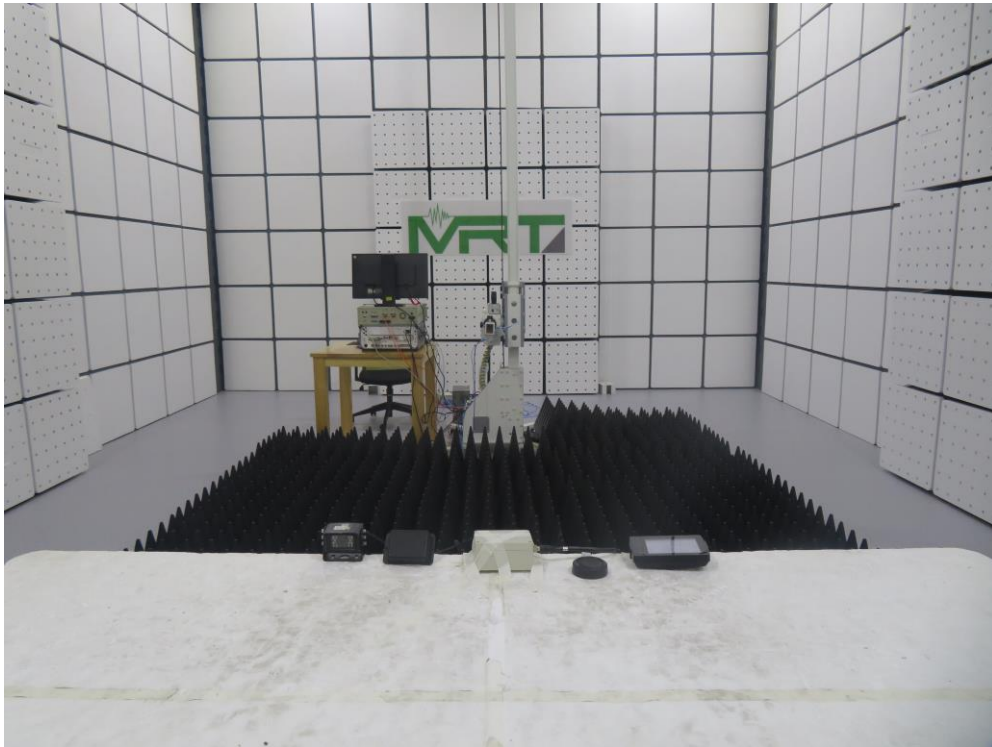

EMC Test Setup Photo

Test Mode 1

Description: Radiated Emission Test Setup (30MHz ~ 1GHz)

Test Mode 1

Description: Radiated Emission Test Setup (1GHz ~ 18GHz)

Test Mode 1

Description: Radiated Emission Test Setup (18GHz ~ 40GHz)

RF Test Setup Photo

Description: Radiated Emission Test Setup for 30MHz ~ 1GHz

Description: Radiated Emission Test Setup for 1GHz ~ 18GHz

Description: Radiated Emission Test Setup for 18GHz ~ 40GHz

Description: Radiated Emission Test Setup for 40GHz ~ 50GHz