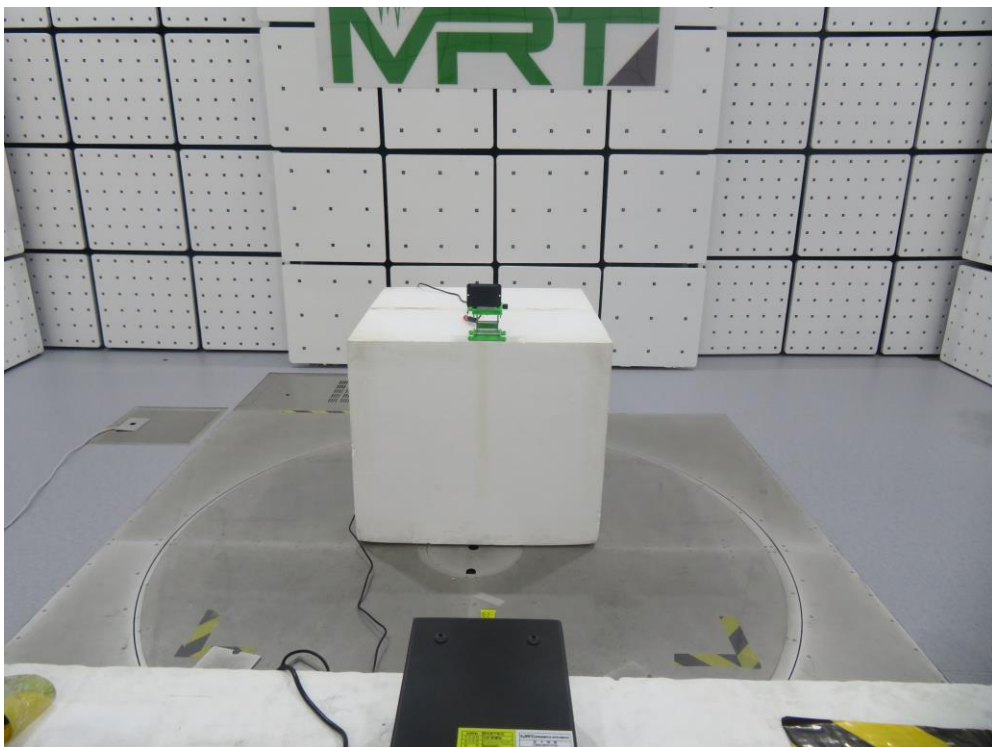

RF Test Setup Photo

Description: Radiated Emission Test Setup for 30MHz ~ 1GHz

Description: Radiated Emission Test Setup for 1GHz ~ 18GHz

Description: Radiated Emission Test Setup for 18GHz ~ 40GHz

Description: Radiated Emission Test Setup for 40GHz ~ 50GHz

Description: Radiated Emission Test Setup for 50GHz ~ 75GHz

Description: Radiated Emission Test Setup for 75GHz ~ 110GHz

Description: Radiated Emission Test Setup for 110GHz ~ 140GHz

Description: Radiated Emission Test Setup for 140GHz ~ 220GHz

Description: Radiated Emission Test Setup for 220GHz ~ 231GHz