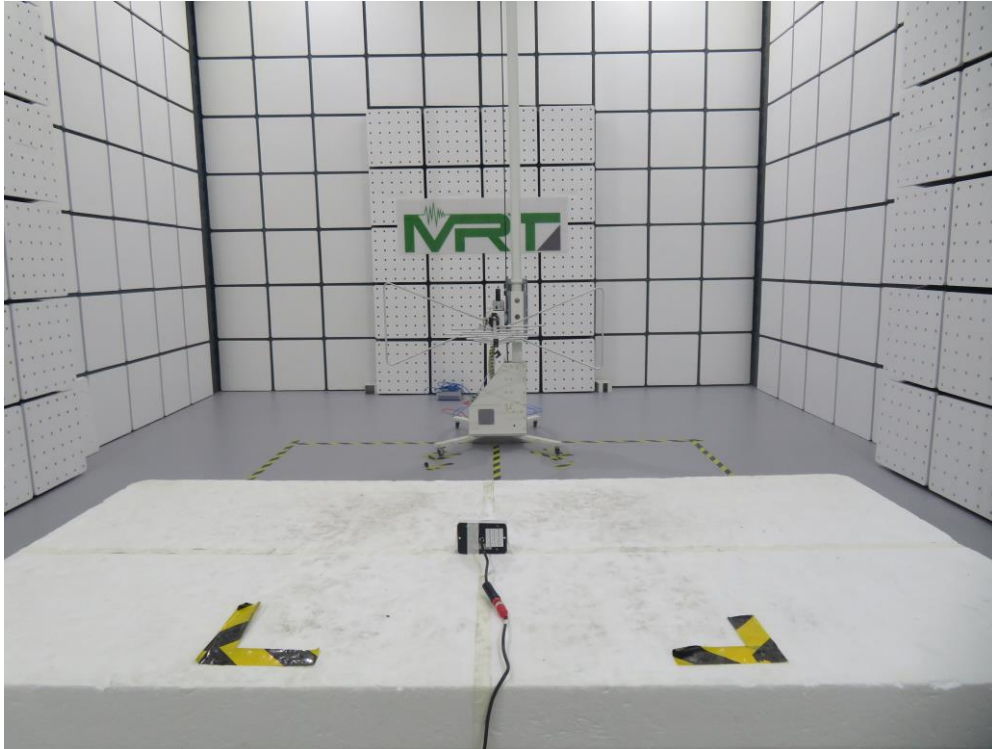

EMC Test Setup Photo

Test Mode 1

Description: Radiated Emission Test Setup (30MHz ~ 1GHz)

Test Mode 1

Description: Radiated Emission Test Setup (1GHz ~ 18GHz)

Test Mode 1

Description: Radiated Emission Test Setup (18GHz ~ 40GHz)

RF Test Setup Photo

Description: Radiated Emission Test Setup for 30MHz ~ 1GHz

Description: Radiated Emission Test Setup for 1GHz ~ 18GHz

Description: Radiated Emission Test Setup for 18GHz ~ 40GHz

Description: Radiated Emission Test Setup for 40GHz ~ 50GHz

Description: Radiated Emission Test Setup for 220GHz ~ 231GHz