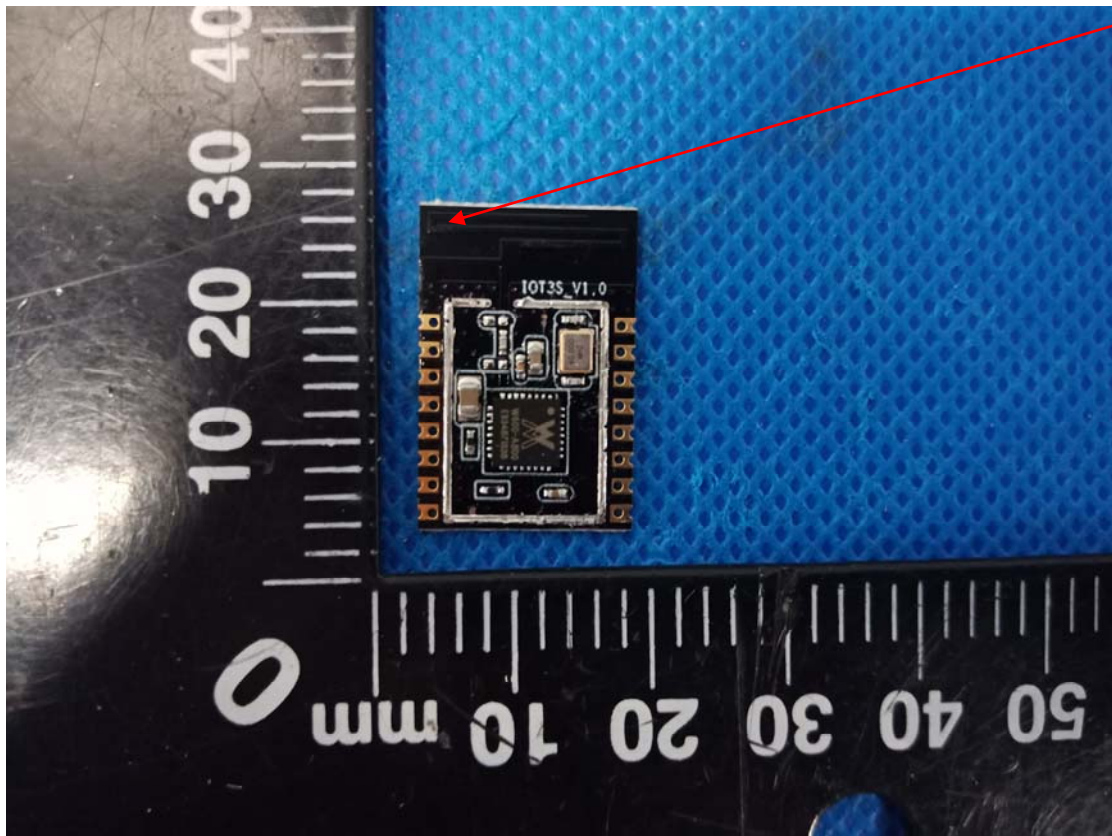

FCC ID: 2ATW6-WF716401

Test Model: WF716401

Antenna