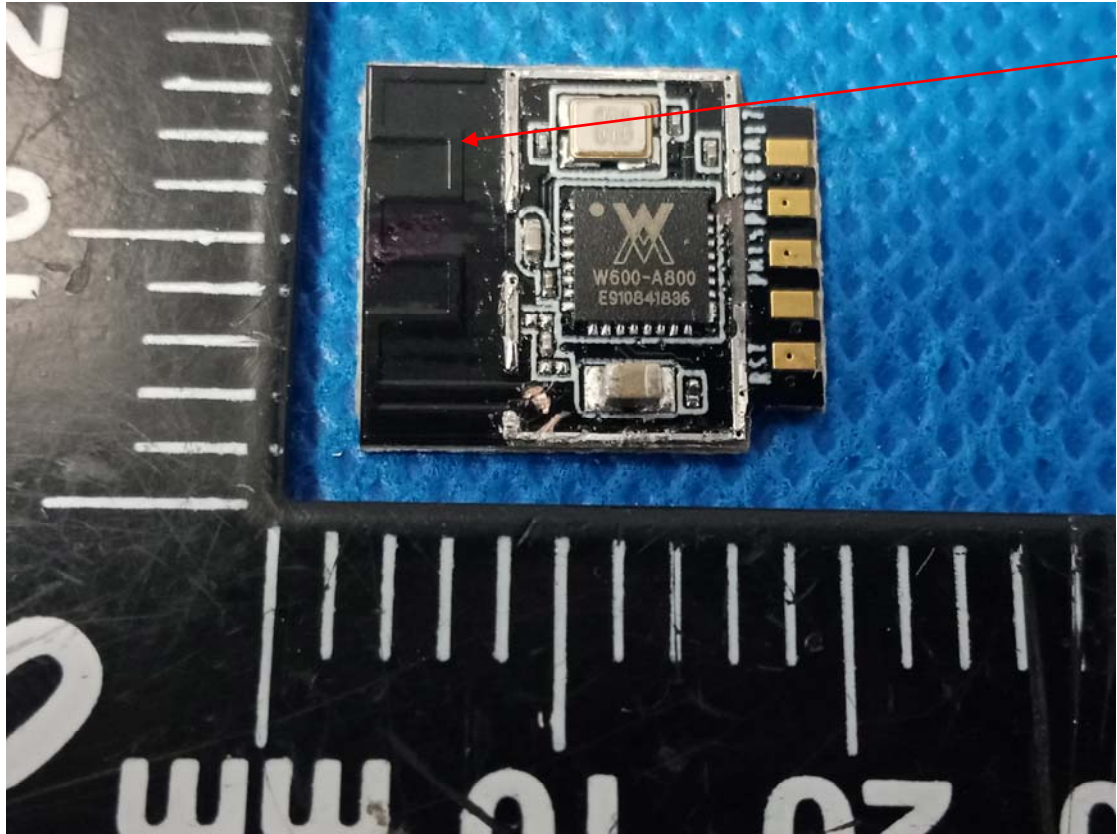

FCC ID: 2ATW6-WF716301

Test Model: WF716301

Antenna