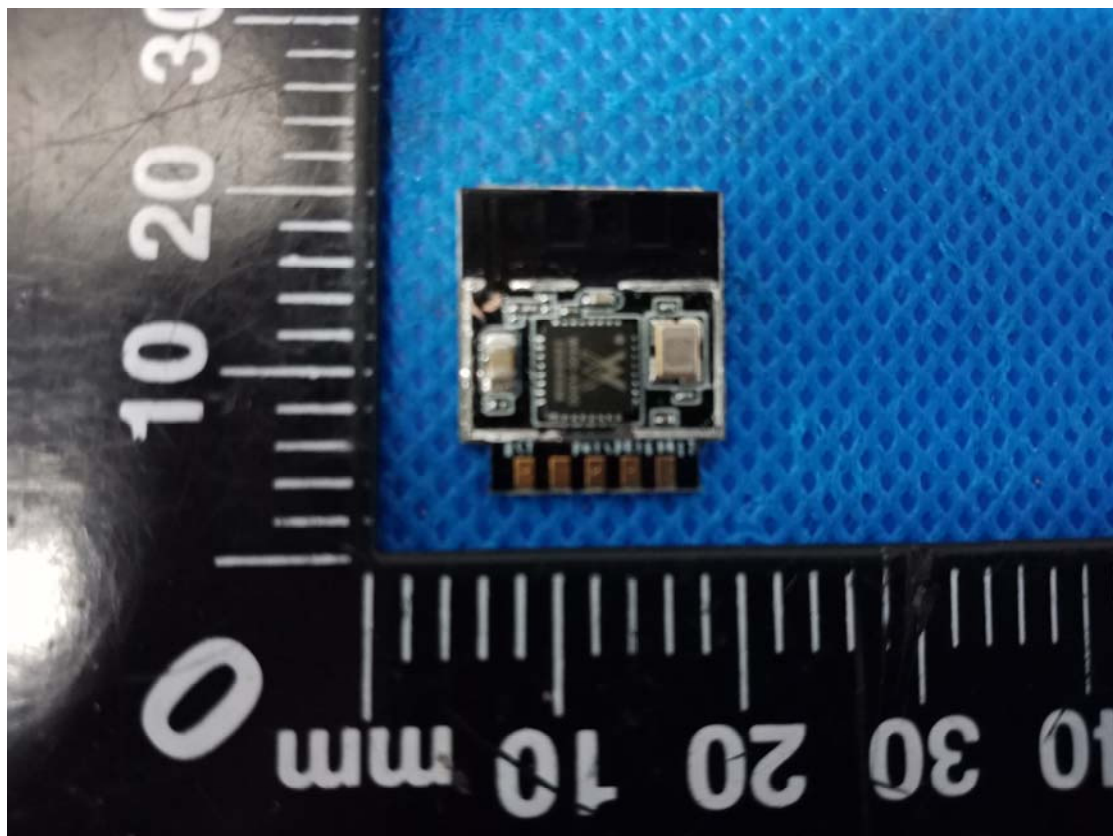

FCC ID: 2ATW6-WF716301

Test Model: WF716301

Antenna