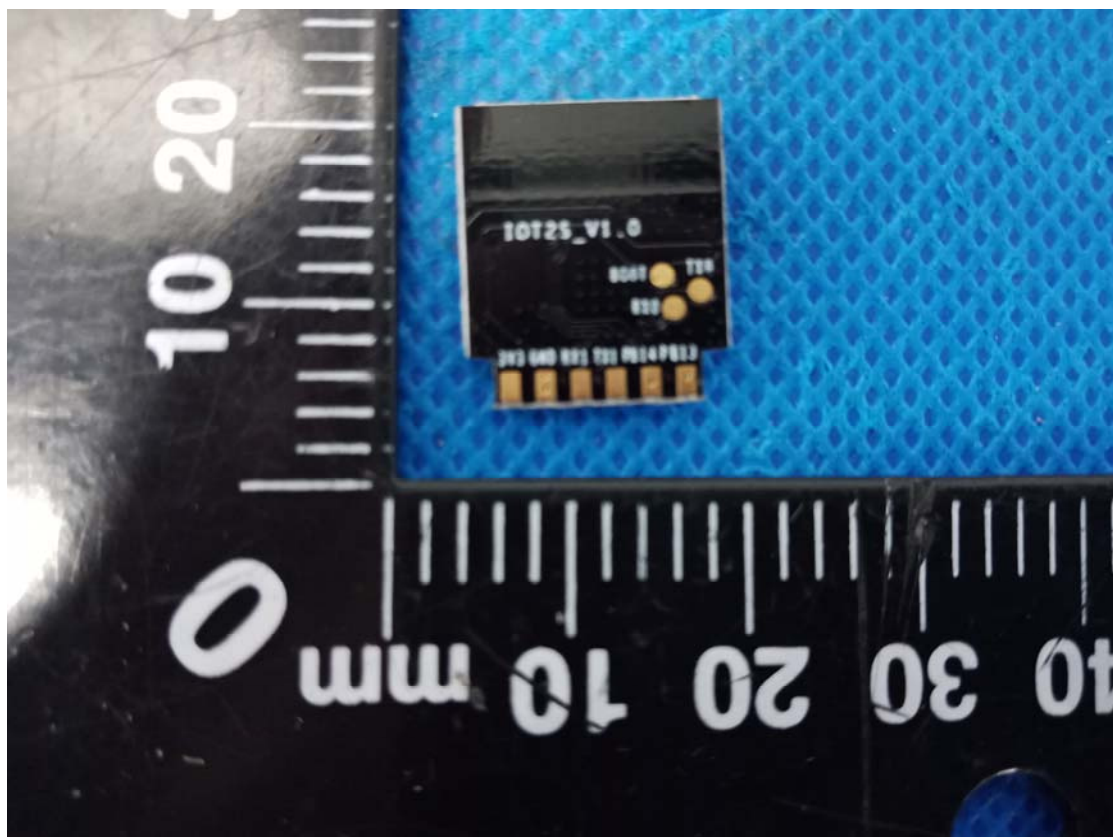

FCC ID: 2ATW6-WF716301

Test Model: WF716301

Antenna