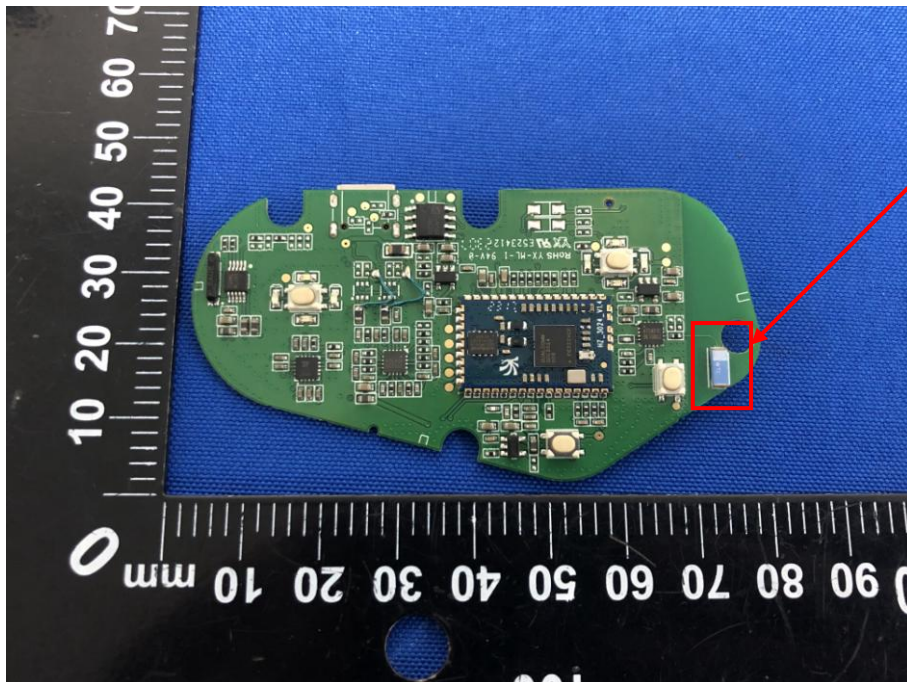

# Appendix C: Photographs of EUT

Product: Helmet Bluetooth Intercom

Model: RideSYNC2

Internal Photos

Antenna