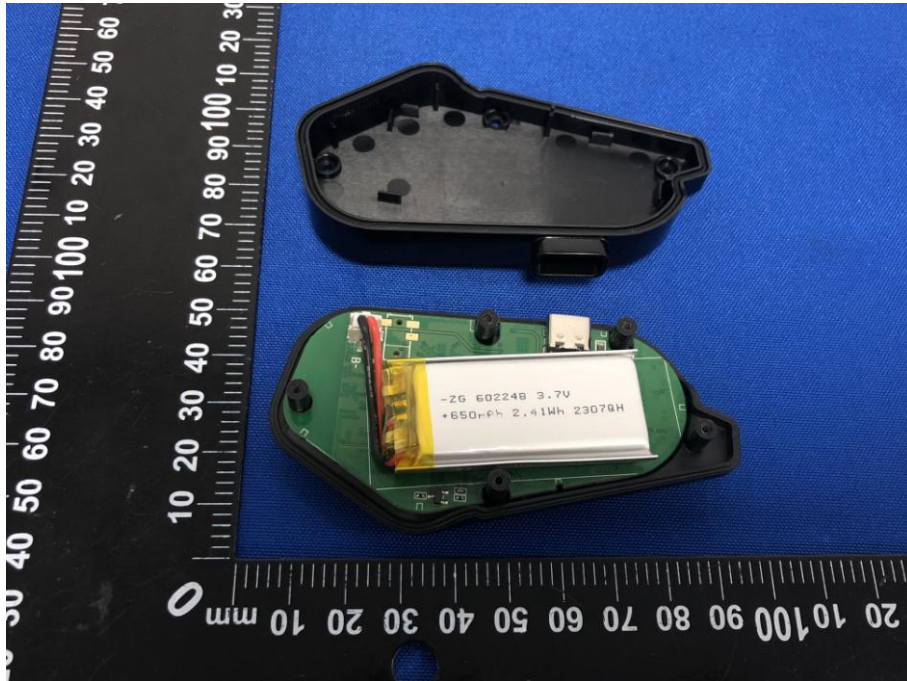

# Appendix C: Photographs of EUT

Product: Helmet Bluetooth Intercom

Model: RideSYNC2

Internal Photos

Antenna