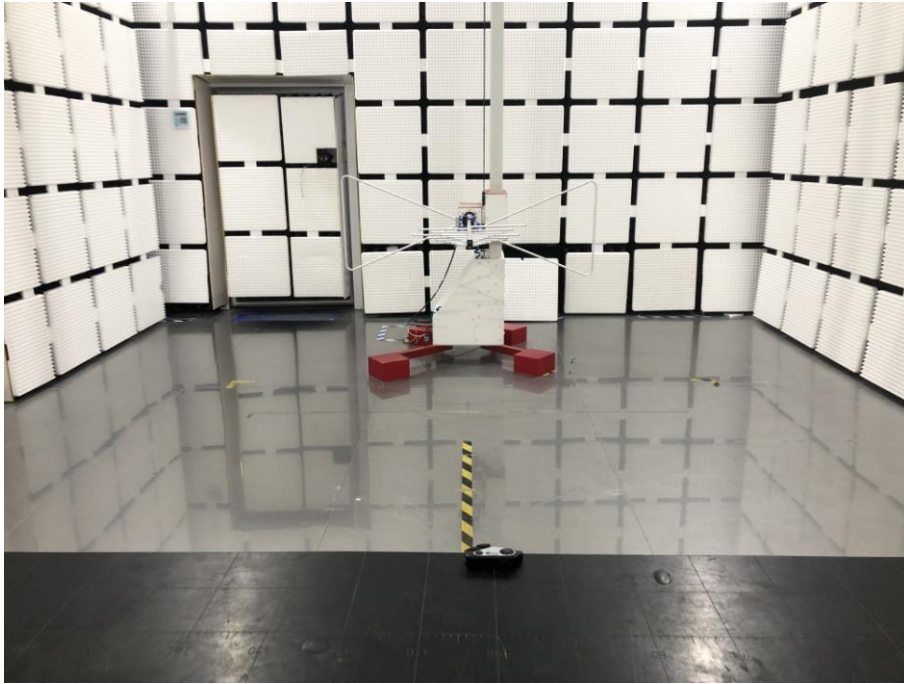

## Appendix B: Photographs of Test Setup

Product: Helmet Bluetooth Intercom

Model: RideSYNC2

Radiated Emission

## Conducted Emission