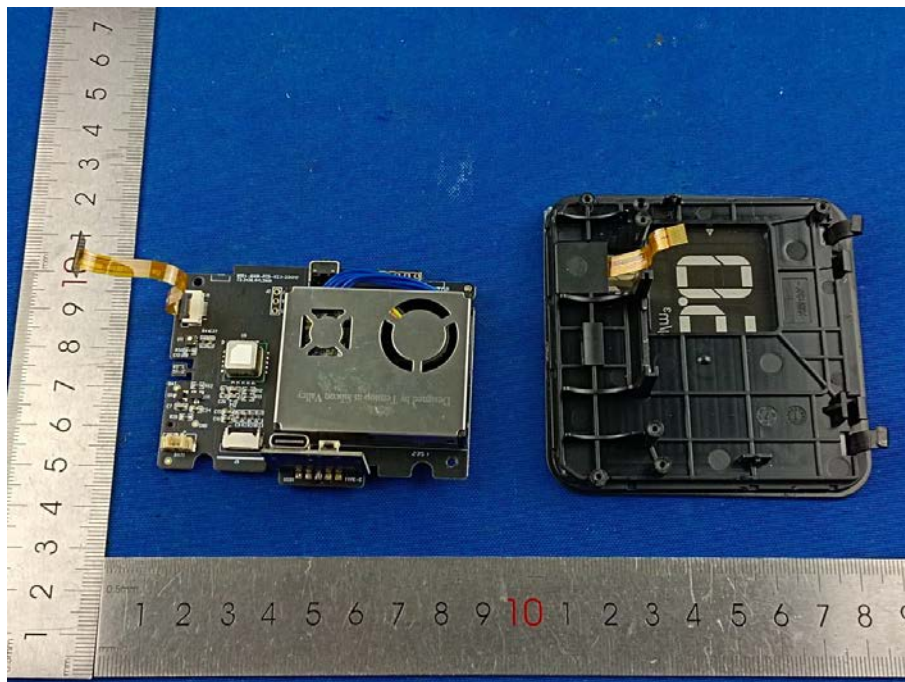

Photographs of the EUT (Internal Photos)

Model: M10+

ANT