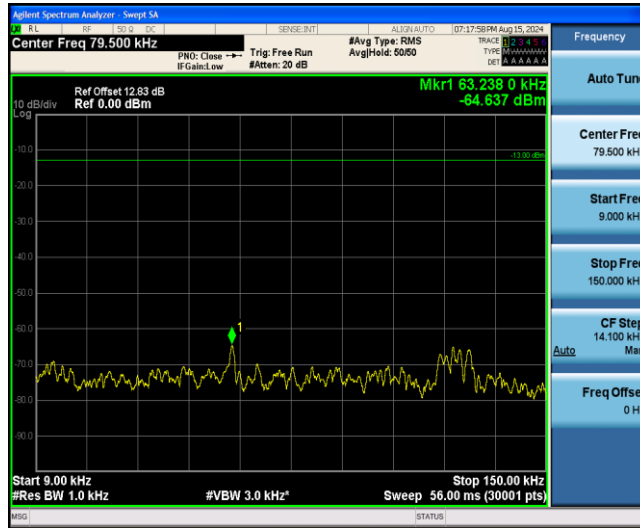

Band66-15MHz-16QAM-132322-1RB#0-Range1:0.009~0.15MHz

Band66-15MHz-16QAM-132322-1RB#0-Range2:0.15~30MHz