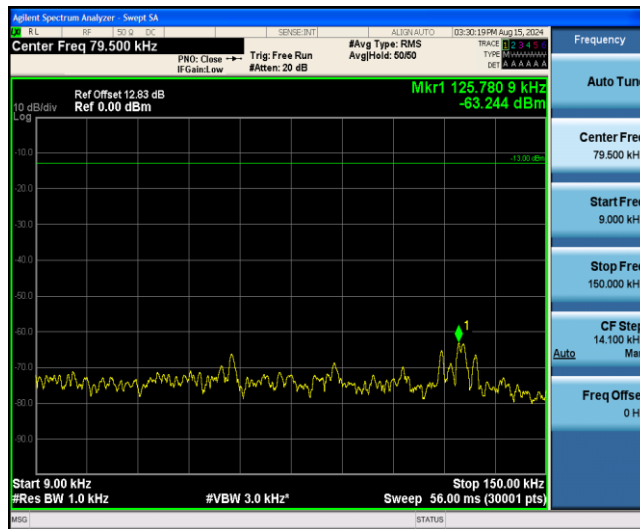

Band66-10MHz-16QAM-132322-1RB#0-Range1:0.009~0.15MHz

Band66-10MHz-16QAM-132322-1RB#0-Range2:0.15~30MHz