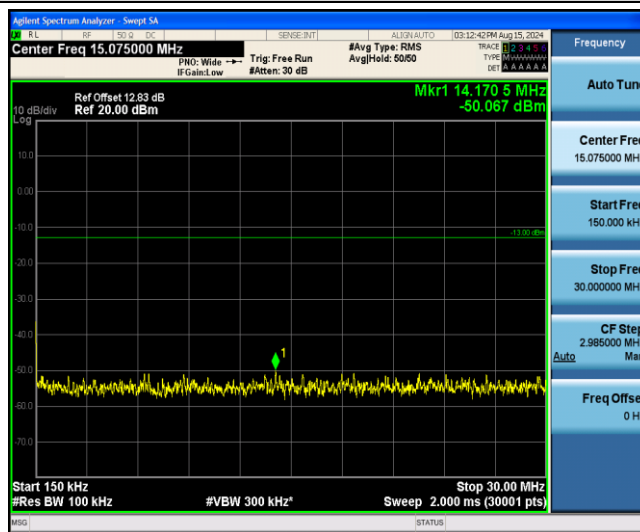

Band66-5MHz-16QAM-132647-1RB#0-Range2:0.15~30MHz

Band66-5MHz-16QAM-132647-1RB#0-Range3:30~1000MHz