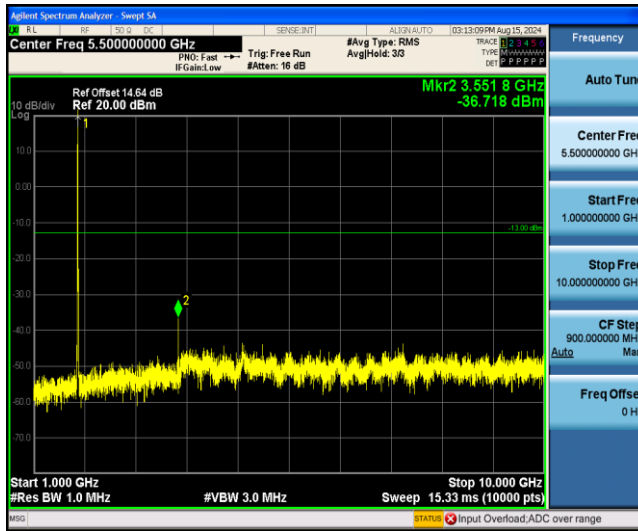

Band66-5MHz-16QAM-132647-1RB#0-Range4: 1000~10000MHz

Band66-10MHz-QPSK-132022-1RB#0-Range1:0.009~0.15MHz