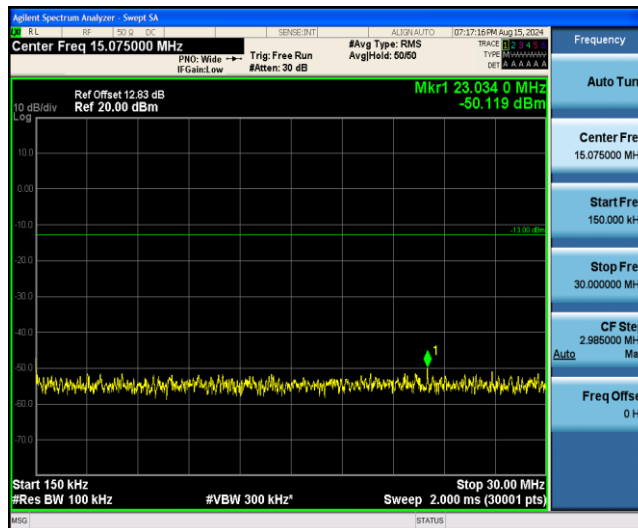

Band66-15MHz-QPSK-132322-1RB#0-Range2:0.15~30MHz

Band66-15MHz-QPSK-132322-1RB#0-Range3:30~100MHz