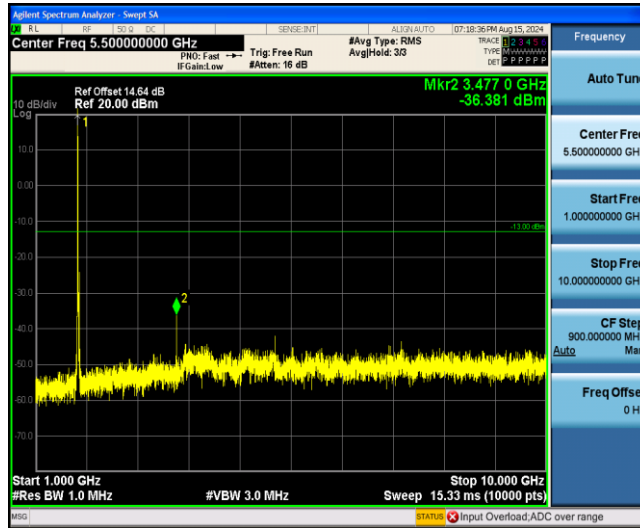

Band66-15MHz-16QAM-132322-1RB#0-Range4:1000~10000MHz

Band66-15MHz-16QAM-132597-1RB#0-Range1:0.009~0.15MHz