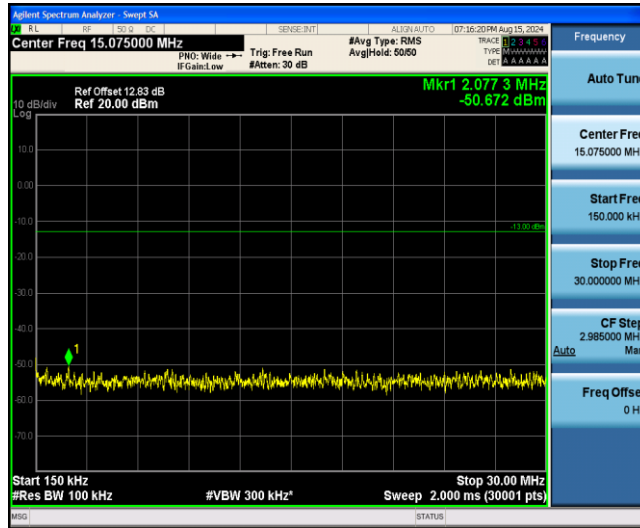

Band66-15MHz-QPSK-132597-1RB#0-Range3:30~1000MHz

Band66-15MHz-QPSK-132597-1RB#0-Range4:1000~10000MHz

Band66-15MHz-16QAM-132047-1RB#0-Range1:0.009~0.15MHz

Band66-15MHz-16QAM-132047-1RB#0-Range2:0.15~30MHz