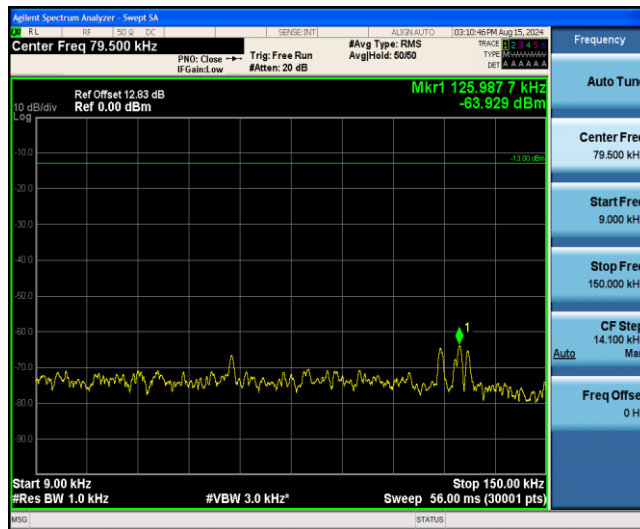

Band66-5MHz-16QAM-132322-1RB#0-Range1:0.009~0.15MHz

Band66-5MHz-16QAM-132322-1RB#0-Range2:0.15~30MHz