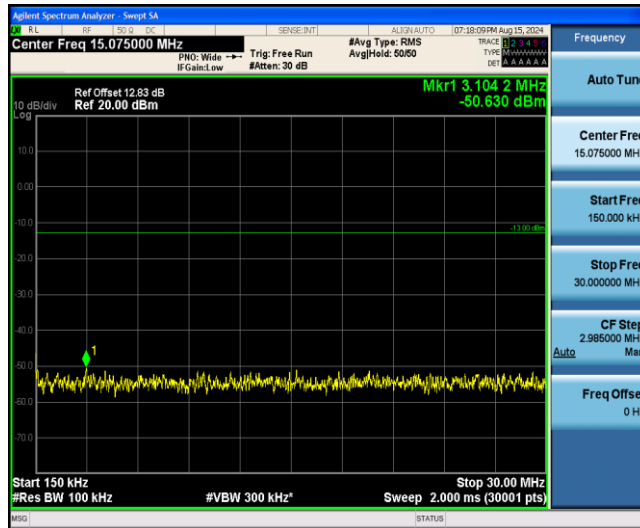

Band66-15MHz-16QAM-132047-1RB#0-Range3:30~1000MHz

Band66-15MHz-16QAM-132047-1RB#0-Range4:1000~10000MHz

Band66-15MHz-16QAM-132322-1RB#0-Range1:0.009~0.15MHz

Band66-15MHz-16QAM-132322-1RB#0-Range2:0.15~30MHz