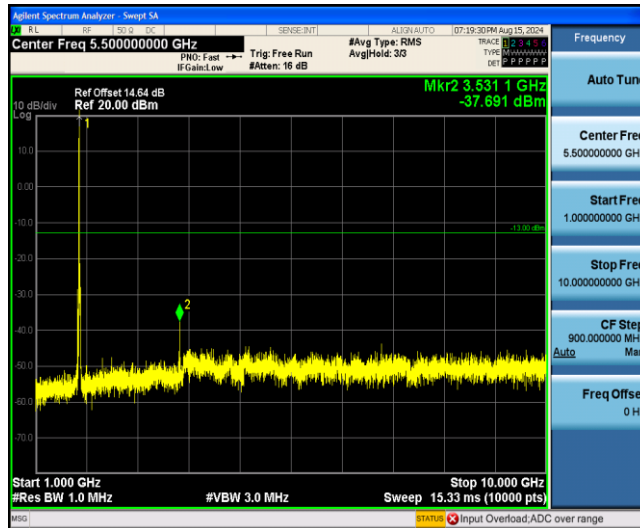

Band66-15MHz-QPSK-132597-1RB#0-Range4:1000~10000MHz

Band66-15MHz-16QAM-132047-1RB#0-Range1:0.009~0.15MHz