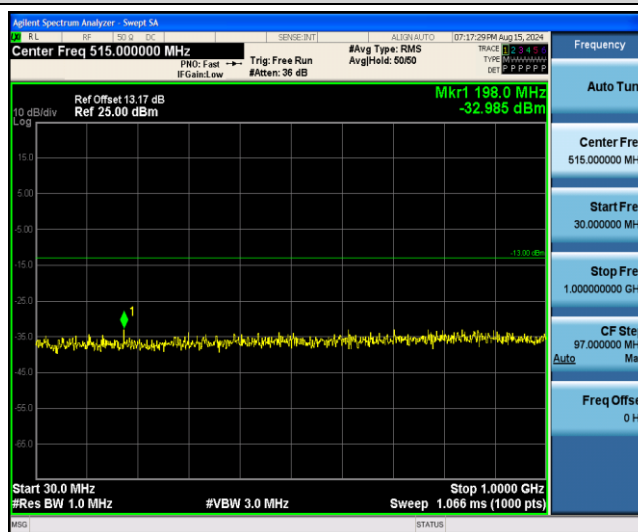

Band66-15MHz-QPSK-132322-1RB#0-Range3:30~100MHz

Band66-15MHz-QPSK-132322-1RB#0-Range4:1000~10000MHz