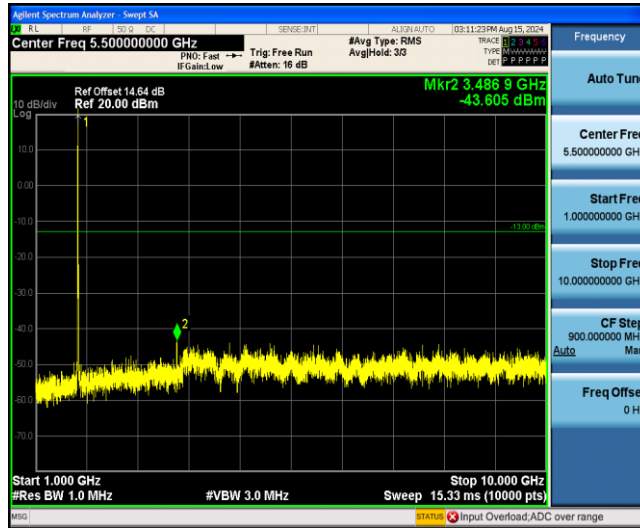

Band66-5MHz-16QAM-132322-1RB#0-Range1:0.009~0.15MHz

Band66-5MHz-16QAM-132322-1RB#0-Range2:0.15~30MHz

Band66-5MHz-16QAM-132322-1RB#0-Range3:30~1000MHz

Band66-5MHz-16QAM-132322-1RB#0-Range4:1000~10000MHz

Band66-5MHz-16QAM-132647-1RB#0-Range1:0.009~0.15MHz