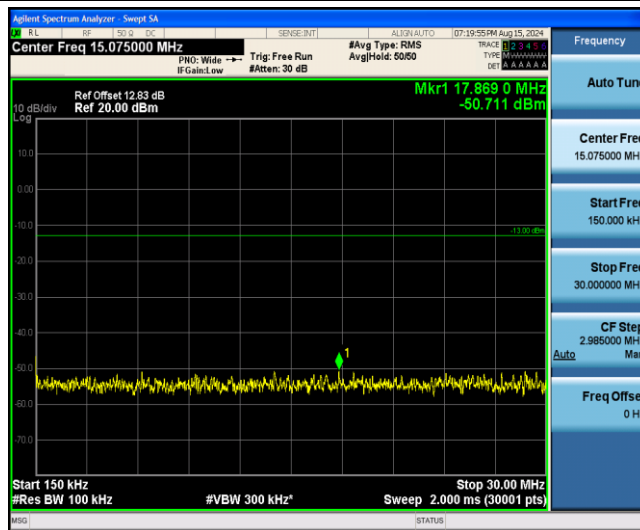

Band66-15MHz-16QAM-132322-1RB#0-Range3:30~1000MHz

Band66-15MHz-16QAM-132322-1RB#0-Range4:1000~10000MHz

Band66-15MHz-16QAM-132597-1RB#0-Range1:0.009~0.15MHz

Band66-15MHz-16QAM-132597-1RB#0-Range2:0.15~30MHz