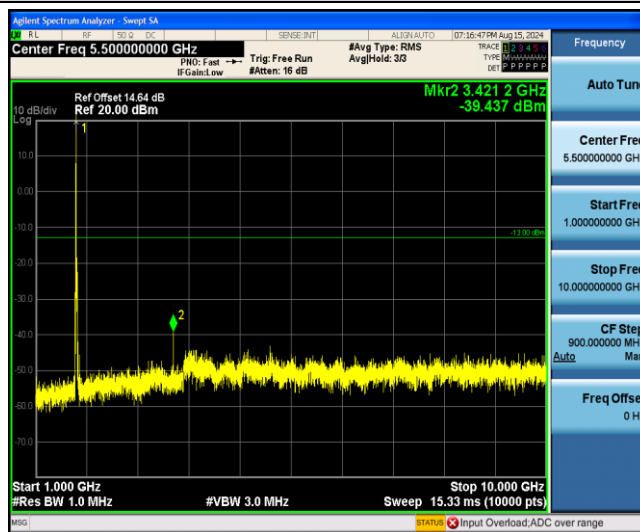

Band66-15MHz-16QAM-132047-1RB#0-Range4:1000~10000MHz

Band66-15MHz-16QAM-132322-1RB#0-Range1:0.009~0.15MHz