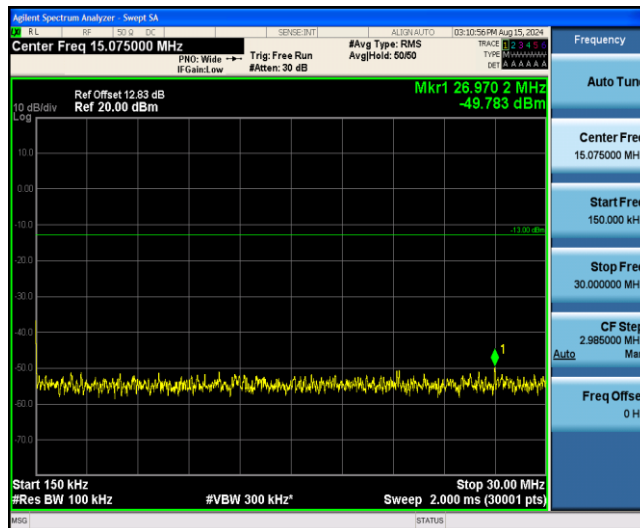

Band66-5MHz-16QAM-132322-1RB#0-Range2:0.15~30MHz

Band66-5MHz-16QAM-132322-1RB#0-Range3:30~1000MHz