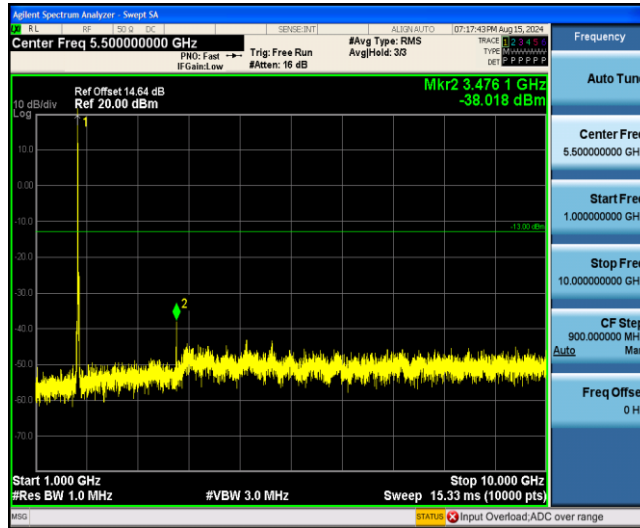

Band66-15MHz-QPSK-132322-1RB#0-Range4:1000~10000MHz

Band66-15MHz-QPSK-132597-1RB#0-Range1:0.009~0.15MHz