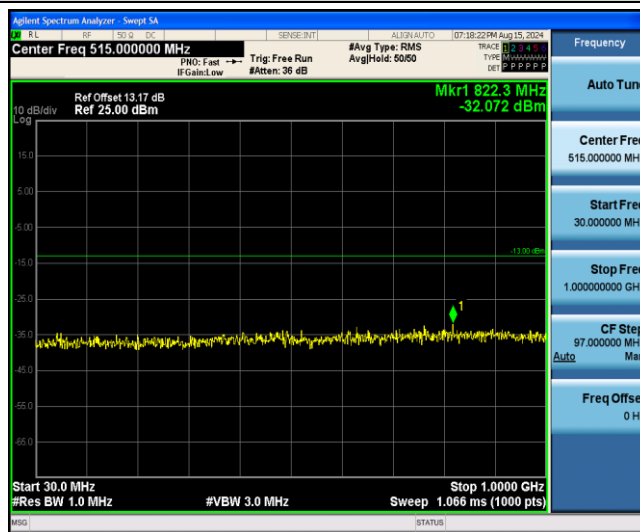

Band66-15MHz-16QAM-132322-1RB#0-Range3:30~1000MHz

Band66-15MHz-16QAM-132322-1RB#0-Range4:1000~10000MHz