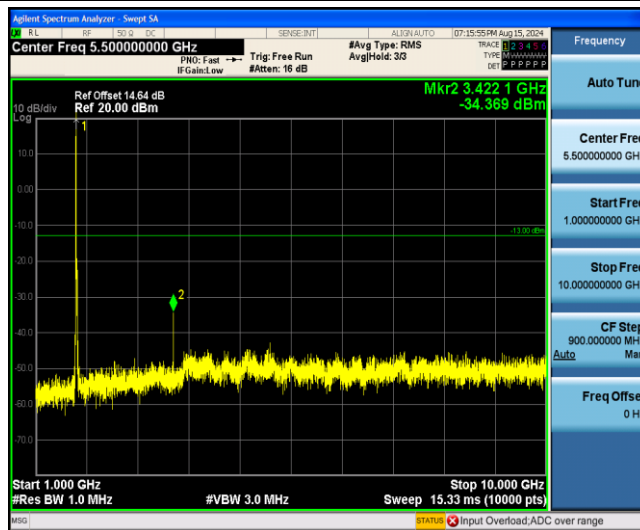

Band66-15MHz-QPSK-132047-1RB#0-Range1:0.009~0.15MHz

Band66-15MHz-QPSK-132047-1RB#0-Range2:0.15~30MHz

Band66-15MHz-QPSK-132047-1RB#0-Range3:30~1000MHz

Band66-15MHz-QPSK-132047-1RB#0-Range4:1000~10000MHz

Band66-15MHz-QPSK-132322-1RB#0-Range1:0.009~0.15MHz