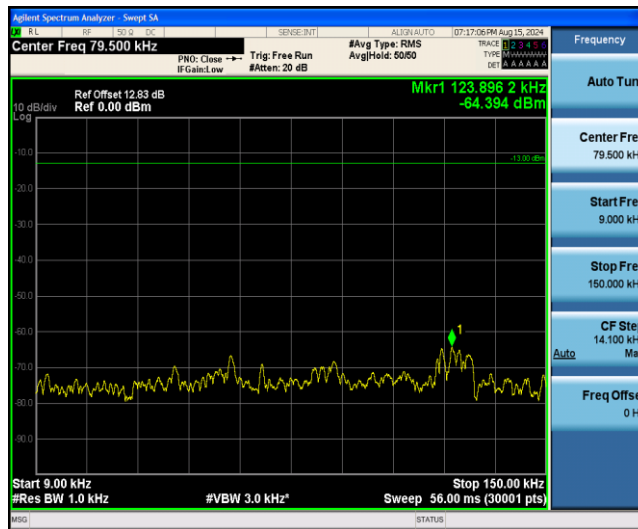

Band66-15MHz-QPSK-132047-1RB#0-Range1:0.009~0.15MHz

Band66-15MHz-QPSK-132047-1RB#0-Range2:0.15~30MHz

Band66-15MHz-QPSK-132047-1RB#0-Range3:30~1000MHz

Band66-15MHz-QPSK-132047-1RB#0-Range4:1000~10000MHz

Band66-15MHz-QPSK-132322-1RB#0-Range1:0.009~0.15MHz