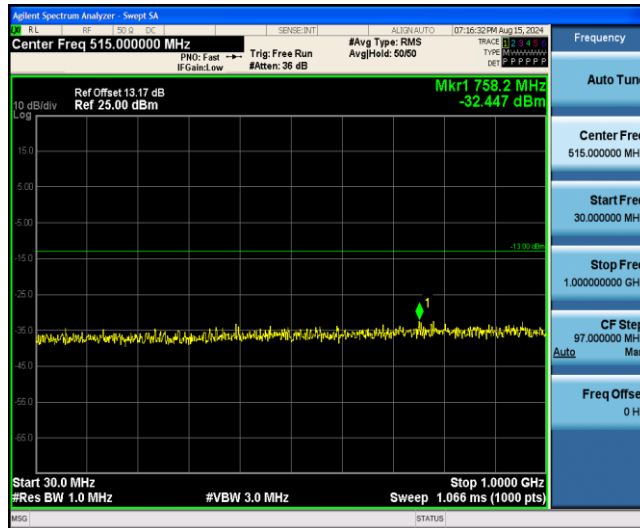

Band66-15MHz-16QAM-132047-1RB#0-Range3:30~1000MHz

Band66-15MHz-16QAM-132047-1RB#0-Range4:1000~10000MHz