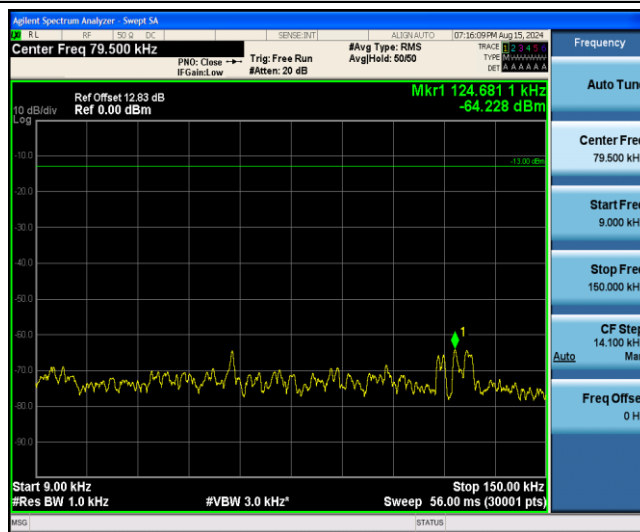

Band66-15MHz-QPSK-132597-1RB#0-Range3:30~1000MHz

Band66-15MHz-QPSK-132597-1RB#0-Range4:1000~10000MHz

Band66-15MHz-16QAM-132047-1RB#0-Range1:0.009~0.15MHz

Band66-15MHz-16QAM-132047-1RB#0-Range2:0.15~30MHz