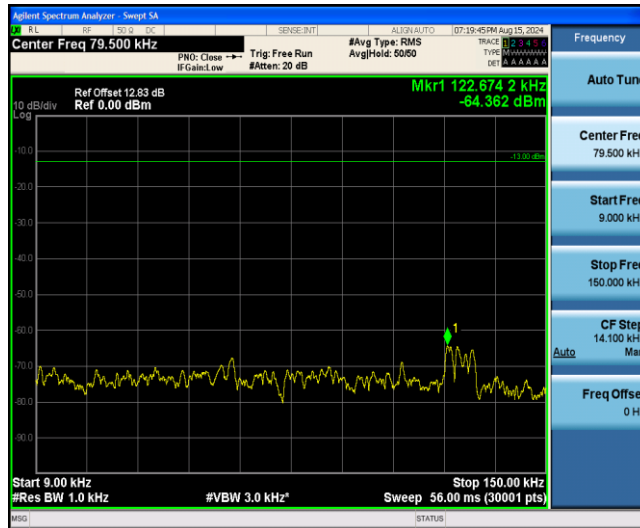

Band66-15MHz-16QAM-132597-1RB#0-Range1:0.009~0.15MHz

Band66-15MHz-16QAM-132597-1RB#0-Range2:0.15~30MHz