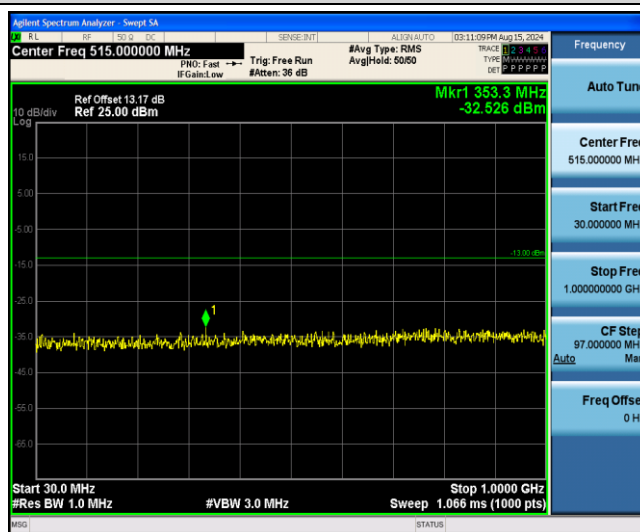

Band66-5MHz-16QAM-132322-1RB#0-Range3:30~1000MHz

Band66-5MHz-16QAM-132322-1RB#0-Range4:1000~10000MHz