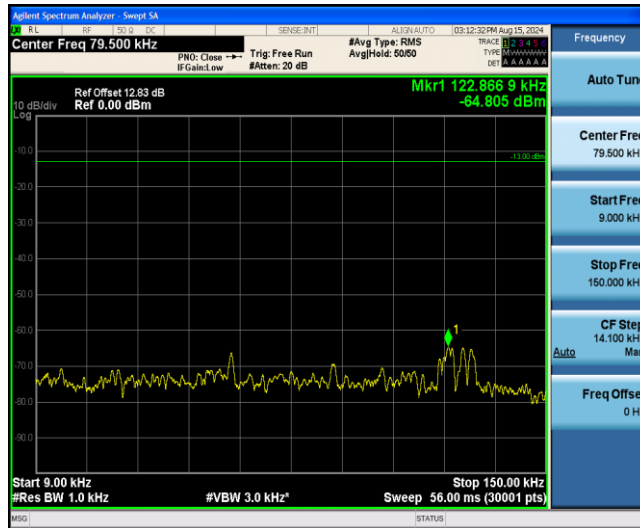

Band66-5MHz-16QAM-132322-1RB#0-Range1:0.009~0.15MHz

Band66-5MHz-16QAM-132322-1RB#0-Range2:0.15~30MHz

Band66-5MHz-16QAM-132322-1RB#0-Range3:30~1000MHz

Band66-5MHz-16QAM-132322-1RB#0-Range4:1000~10000MHz

Band66-5MHz-16QAM-132647-1RB#0-Range1:0.009~0.15MHz