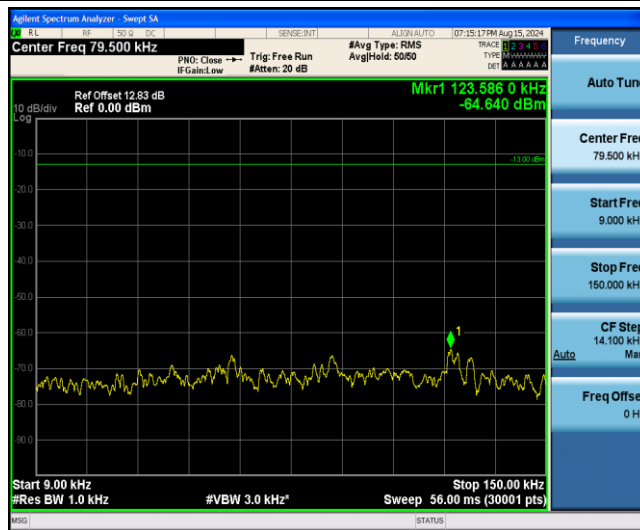

Band66-15MHz-QPSK-132047-1RB#0-Range1:0.009~0.15MHz

Band66-15MHz-QPSK-132047-1RB#0-Range2:0.15~30MHz