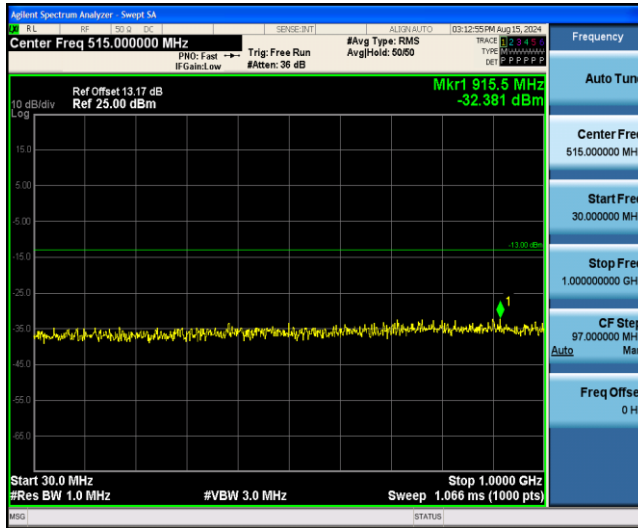

Band66-5MHz-16QAM-132647-1RB#0-Range3:30~1000MHz

Band66-5MHz-16QAM-132647-1RB#0-Range4: 1000~10000MHz