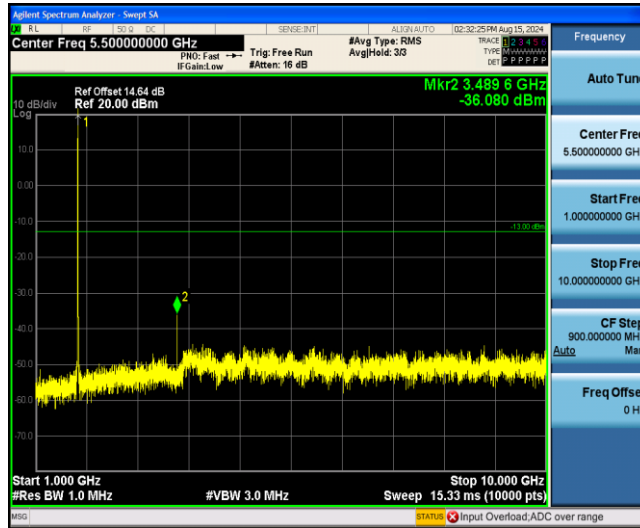

Band66-1.4MHz-16QAM-132322-1RB#0-Range4:1000~10000MHz

Band66-1.4MHz-16QAM-132665-1RB#0-Range1:0.009~0.15MHz