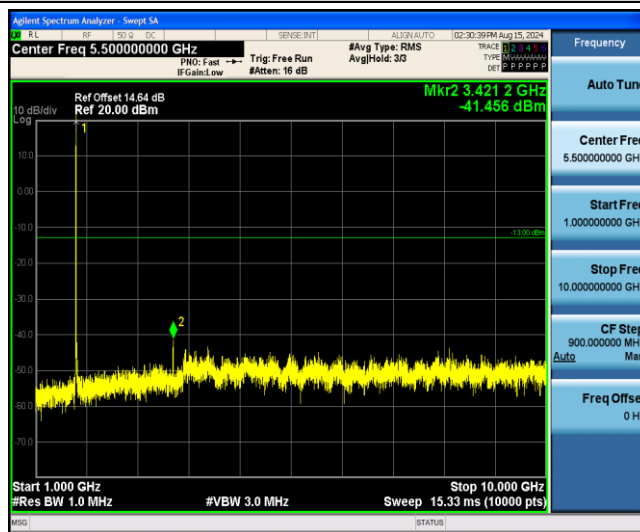

Band66-1.4MHz-16QAM-131979-1RB#0-Range4:1000~10000MHz

Band66-1.4MHz-16QAM-132322-1RB#0-Range1:0.009~0.15MHz