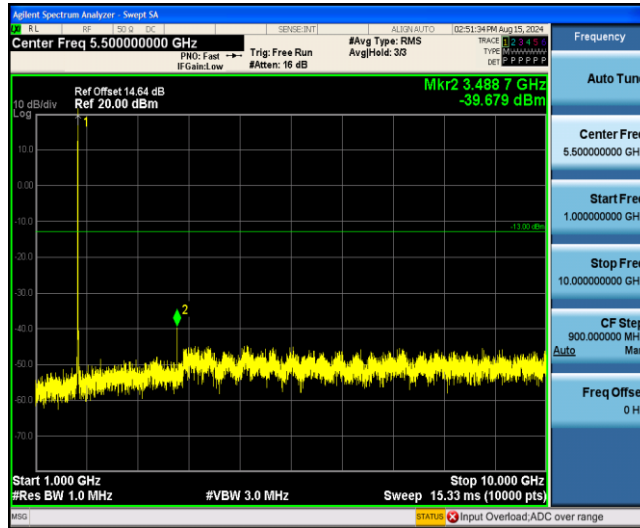

Band66-3MHz-16QAM-132322-1RB#0-Range4:1000~10000MHz

Band66-3MHz-16QAM-132657-1RB#0-Range1:0.009~0.15MHz