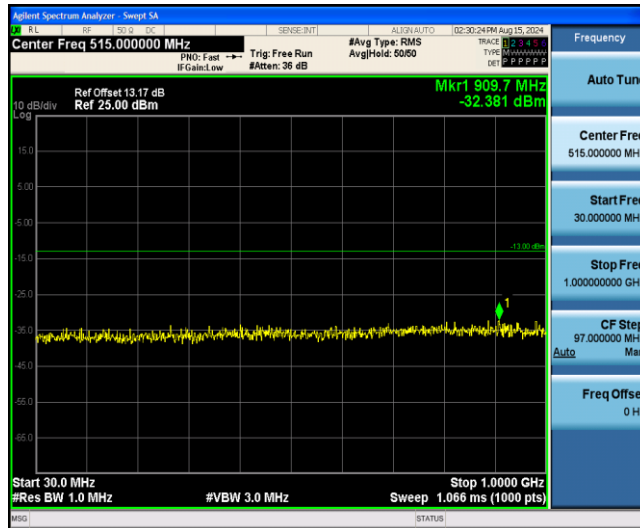

Band66-1.4MHz-QPSK-132665-1RB#0-Range4:1000~10000MHz

Band66-1.4MHz-16QAM-131979-1RB#0-Range1:0.009~0.15MHz

Band66-1.4MHz-16QAM-131979-1RB#0-Range2:0.15~30MHz

Band66-1.4MHz-16QAM-131979-1RB#0-Range3:30~1000MHz