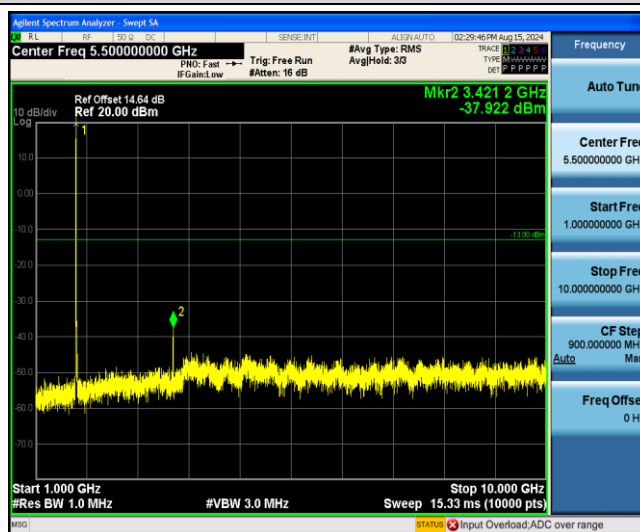

Band66-1.4MHz-QPSK-131979-1RB#0-Range4:1000~10000MHz

Band66-1.4MHz-QPSK-132322-1RB#0-Range1:0.009~0.15MHz