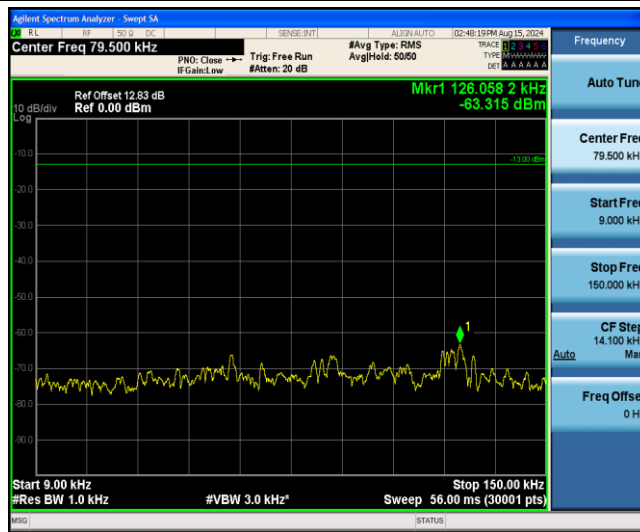

Band66-3MHz-QPSK-131987-1RB#0-Range1:0.009~0.15MHz

Band66-3MHz-QPSK-131987-1RB#0-Range2:0.15~30MHz