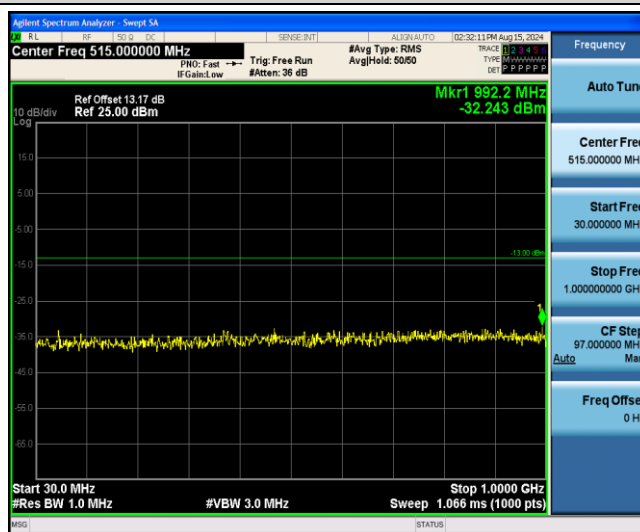

Band66-1.4MHz-16QAM-131979-1RB#0-Range4:1000~10000MHz

Band66-1.4MHz-16QAM-132322-1RB#0-Range1:0.009~0.15MHz

Band66-1.4MHz-16QAM-132322-1RB#0-Range2:0.15~30MHz

Band66-1.4MHz-16QAM-132322-1RB#0-Range3:30~1000MHz