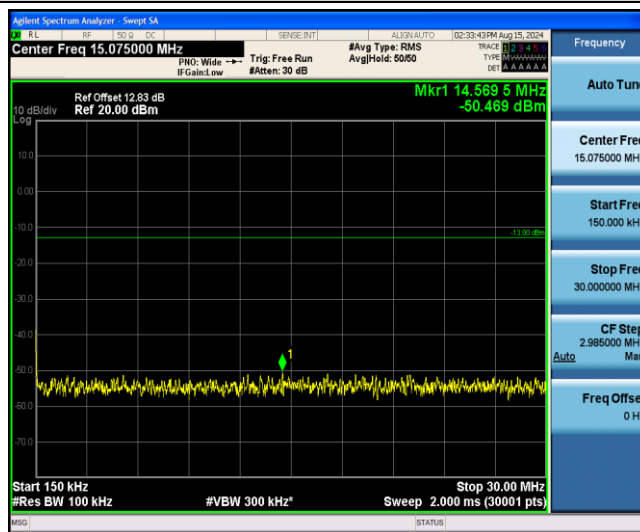

Band66-1.4MHz-16QAM-132665-1RB#0-Range2:0.15~30MHz

Band66-1.4MHz-16QAM-132665-1RB#0-Range3:30~1000MHz