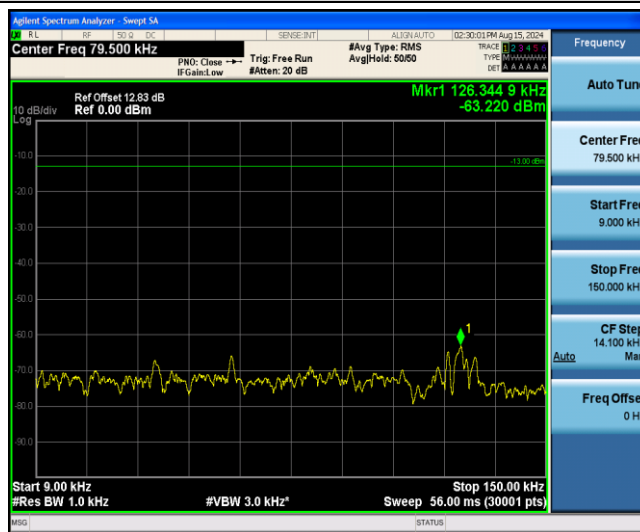

Band66-1.4MHz-16QAM-131979-1RB#0-Range1:0.009~0.15MHz

Band66-1.4MHz-16QAM-131979-1RB#0-Range2:0.15~30MHz