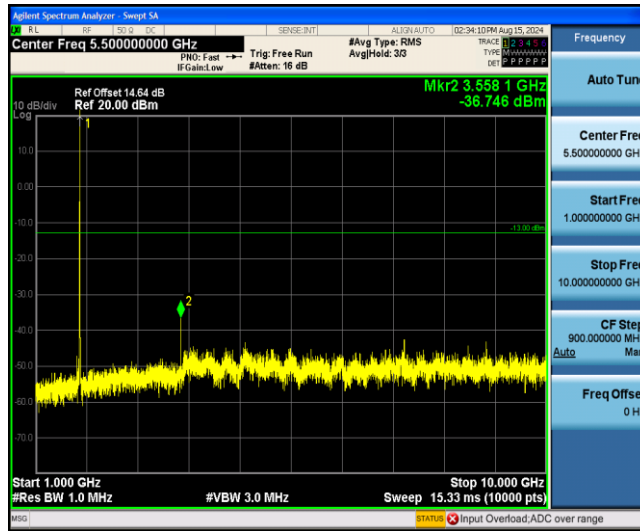

Band66-1.4MHz-16QAM-132665-1RB#0-Range4:1000~10000MHz

Band66-3MHz-QPSK-131987-1RB#0-Range1:0.009~0.15MHz