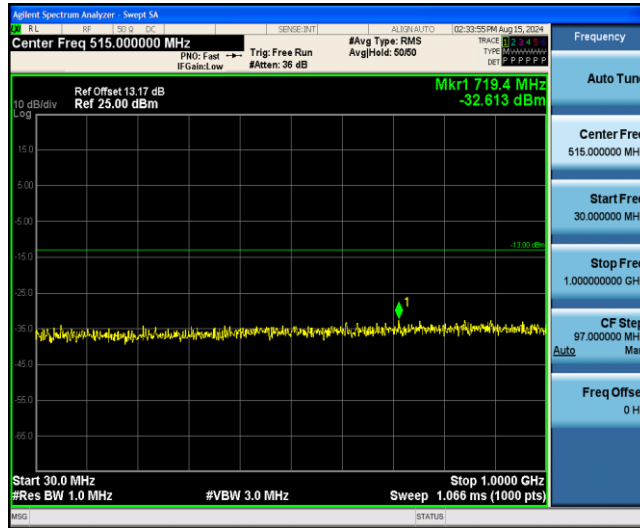

Band66-1.4MHz-16QAM-132322-1RB#0-Range4:1000~10000MHz

Band66-1.4MHz-16QAM-132665-1RB#0-Range1:0.009~0.15MHz

Band66-1.4MHz-16QAM-132665-1RB#0-Range2:0.15~30MHz

Band66-1.4MHz-16QAM-132665-1RB#0-Range3:30~1000MHz