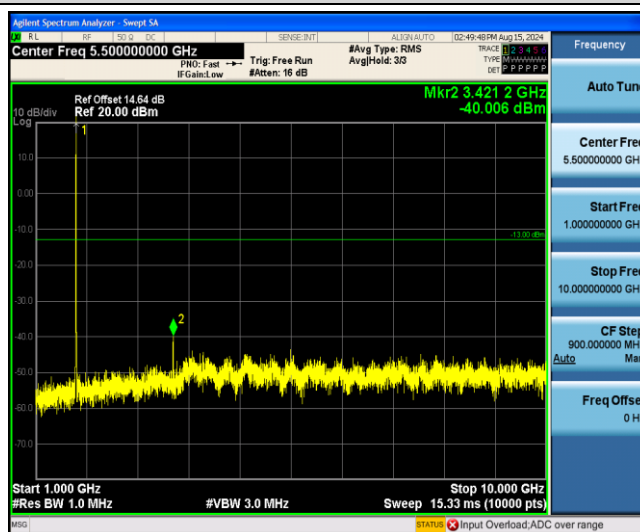

Band66-3MHz-16QAM-131987-1RB#0-Range4:1000~10000MHz

Band66-3MHz-16QAM-132322-1RB#0-Range1:0.009~0.15MHz