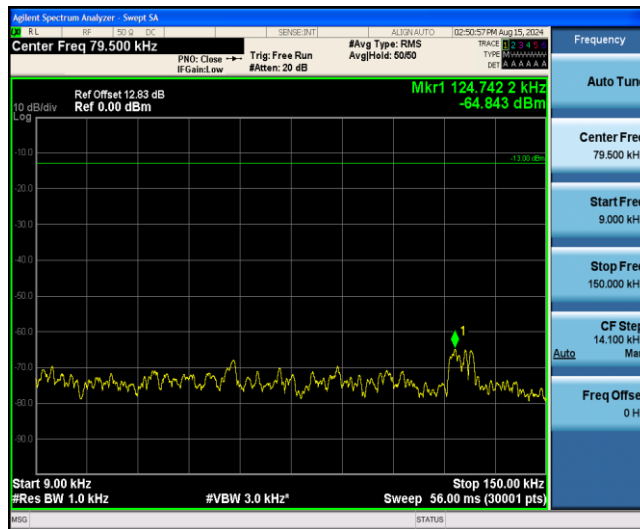

Band66-3MHz-16QAM-132322-1RB#0-Range1:0.009~0.15MHz

Band66-3MHz-16QAM-132322-1RB#0-Range2:0.15~30MHz