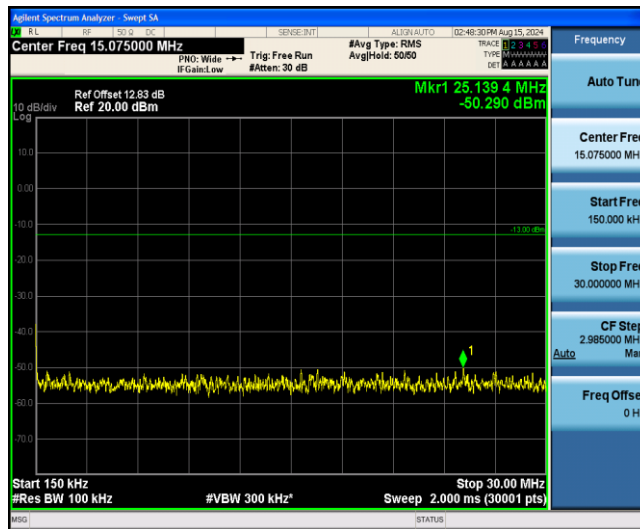

Band66-3MHz-QPSK-131987-1RB#0-Range2:0.15~30MHz

Band66-3MHz-QPSK-131987-1RB#0-Range3:30~1000MHz