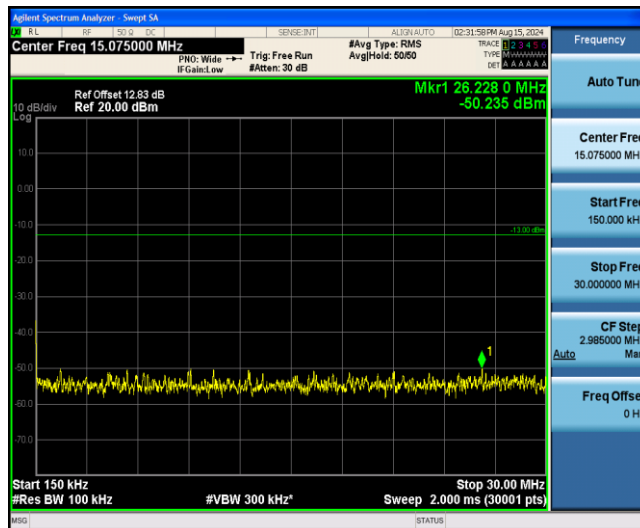

Band66-1.4MHz-16QAM-132322-1RB#0-Range2:0.15~30MHz

Band66-1.4MHz-16QAM-132322-1RB#0-Range3:30~1000MHz