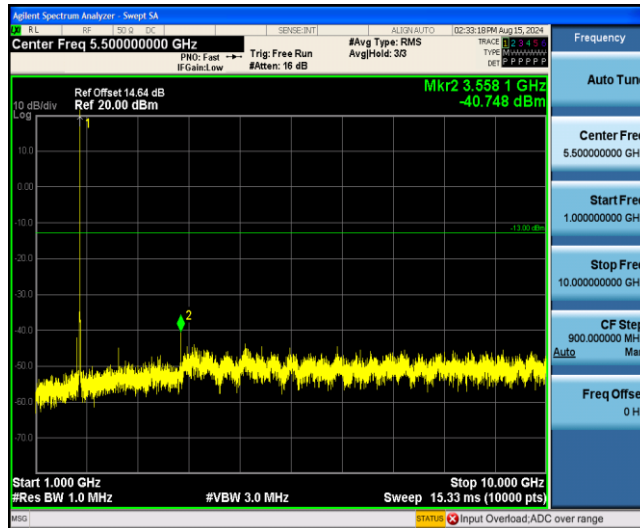

Band66-1.4MHz-QPSK-132665-1RB#0-Range4:1000~10000MHz

Band66-1.4MHz-16QAM-131979-1RB#0-Range1:0.009~0.15MHz