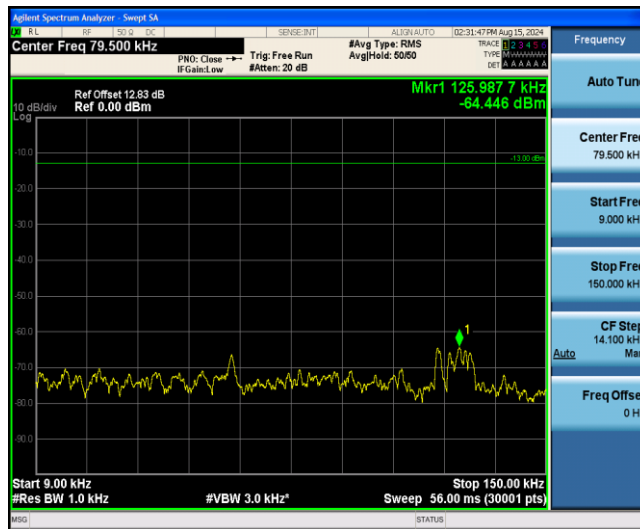

Band66-1.4MHz-16QAM-132322-1RB#0-Range1:0.009~0.15MHz

Band66-1.4MHz-16QAM-132322-1RB#0-Range2:0.15~30MHz