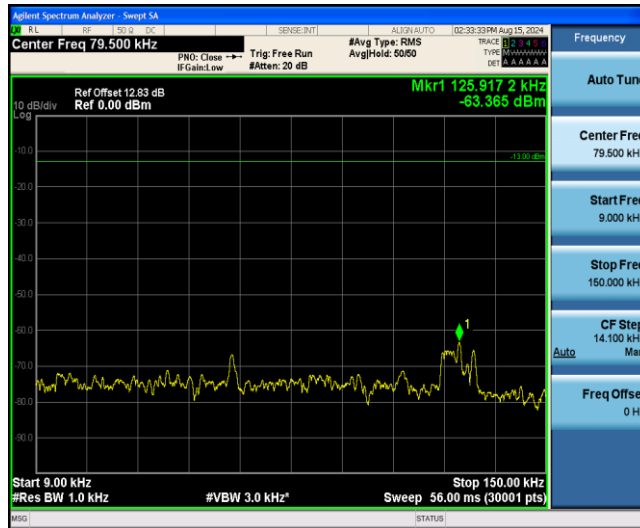

Band66-1.4MHz-16QAM-132665-1RB#0-Range1:0.009~0.15MHz

Band66-1.4MHz-16QAM-132665-1RB#0-Range2:0.15~30MHz