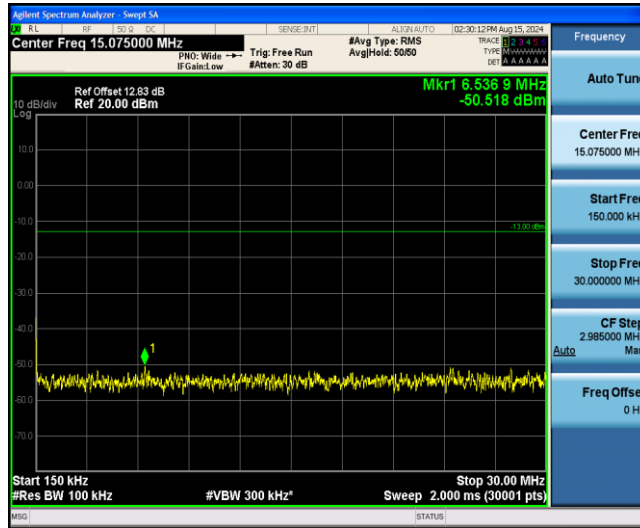

Band66-1.4MHz-16QAM-131979-1RB#0-Range2:0.15~30MHz

Band66-1.4MHz-16QAM-131979-1RB#0-Range3:30~1000MHz