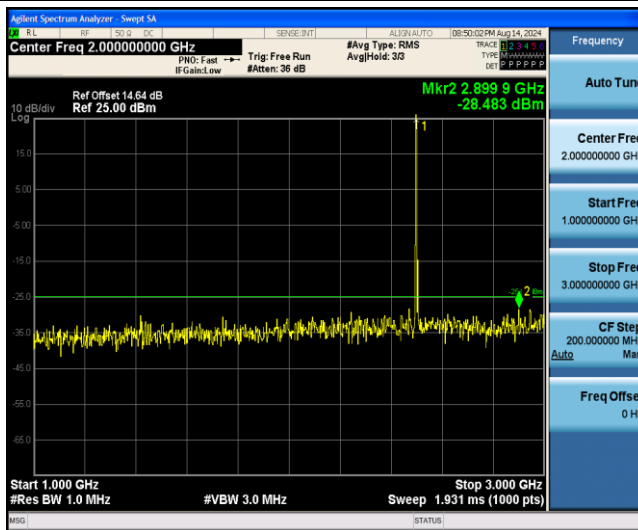

Band41-15MHz-QPSK-41515-1RB#0-Range5:3000~26500MHz

Band41-15MHz-16QAM-39725-1RB#0-Range1:0.009~0.15MHz

Band41-15MHz-16QAM-39725-1RB#0-Range2:0.15~30MHz

Band41-15MHz-16QAM-39725-1RB#0-Range3:30~1000MHz

Band41-15MHz-16QAM-39725-1RB#0-Range4:1000~3000MHz