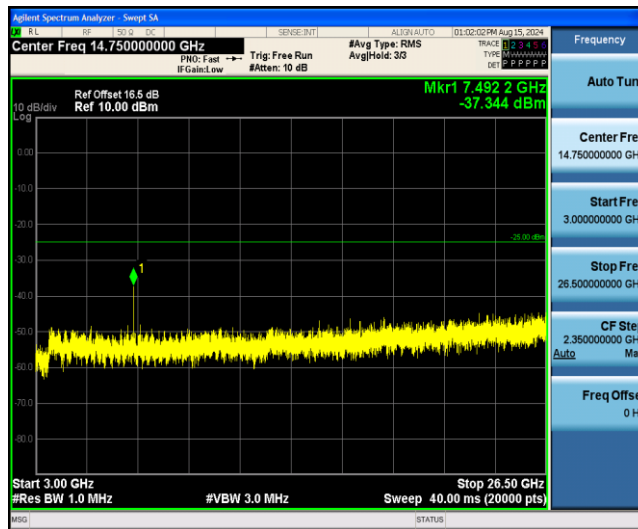

Band41-20MHz-16QAM-39750-1RB#0-Range5:3000~26500MHz

Band41-20MHz-16QAM-40620-1RB#0-Range1:0.009~0.15MHz