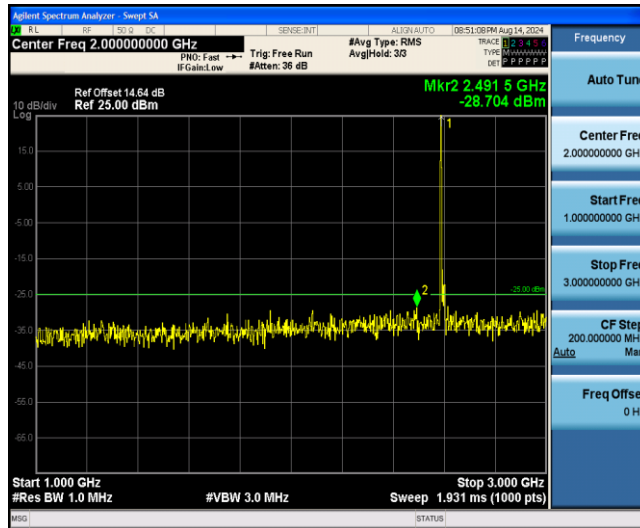

Band41-15MHz-QPSK-39725-1RB#0-Range5:3000~26500MHz

Band41-15MHz-QPSK-40620-1RB#0-Range1:0.009~0.15MHz

Band41-15MHz-QPSK-40620-1RB#0-Range2:0.15~30MHz

Band41-15MHz-QPSK-40620-1RB#0-Range3:30~1000MHz

Band41-15MHz-QPSK-40620-1RB#0-Range4:1000~3000MHz