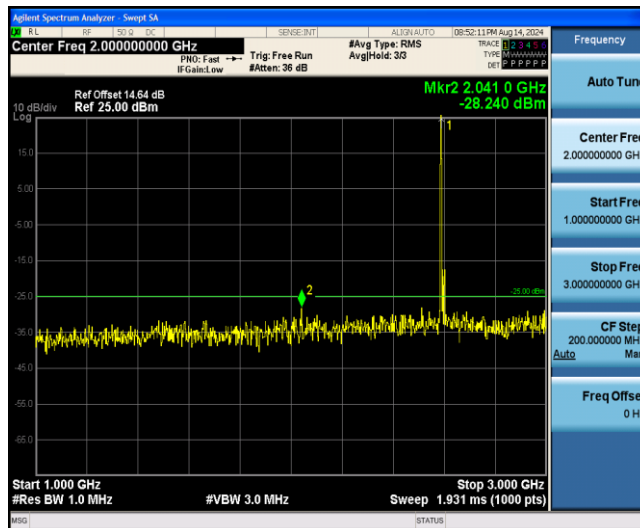

Band41-15MHz-16QAM-39725-1RB#0-Range5:3000~26500MHz

Band41-15MHz-16QAM-40620-1RB#0-Range1:0.009~0.15MHz

Band41-15MHz-16QAM-40620-1RB#0-Range2:0.15~30MHz

Band41-15MHz-16QAM-40620-1RB#0-Range3:30~1000MHz

Band41-15MHz-16QAM-40620-1RB#0-Range4:1000~3000MHz