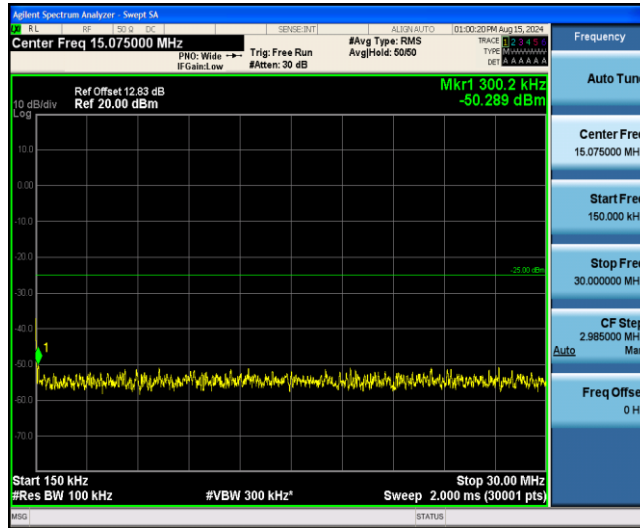

Band41-20MHz-QPSK-39750-1RB#0-Range2:0.15~30MHz

Band41-20MHz-QPSK-39750-1RB#0-Range3:30~1000MHz