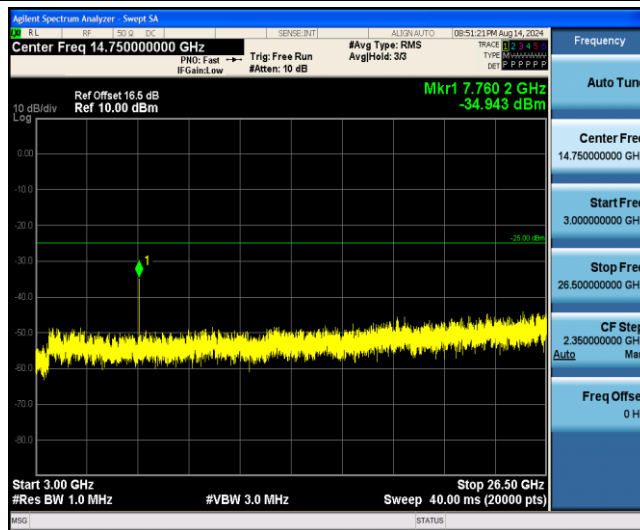

Band41-15MHz-QPSK-40620-1RB#0-Range5:3000~26500MHz

Band41-15MHz-QPSK-41515-1RB#0-Range1:0.009~0.15MHz