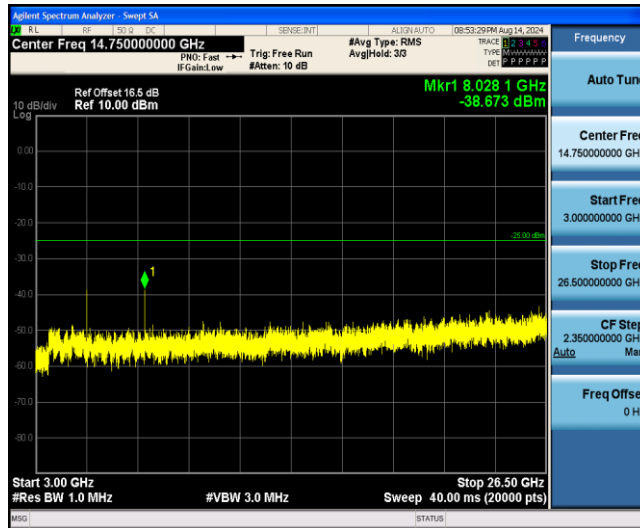

Band41-15MHz-QPSK-41515-1RB#0-Range5:3000~26500MHz

Band41-15MHz-16QAM-39725-1RB#0-Range1:0.009~0.15MHz