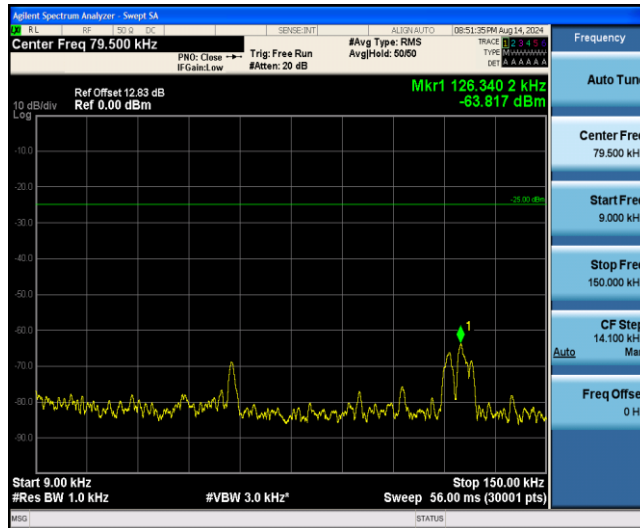

Band41-15MHz-16QAM-40620-1RB#0-Range1:0.009~0.15MHz

Band41-15MHz-16QAM-40620-1RB#0-Range2:0.15~30MHz