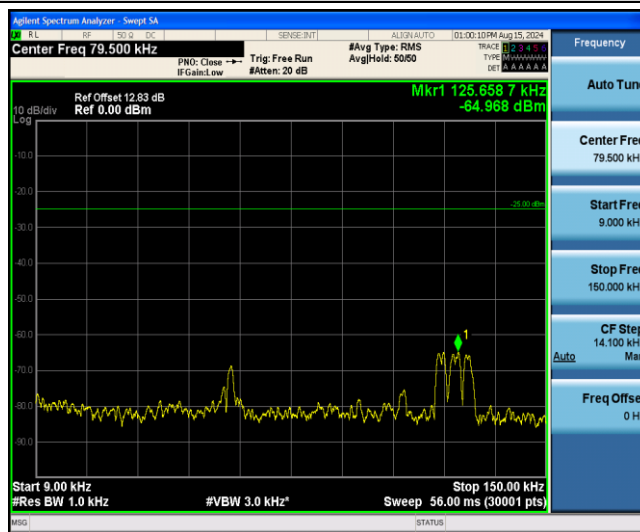

Band41-20MHz-QPSK-39750-1RB#0-Range1:0.009~0.15MHz

Band41-20MHz-QPSK-39750-1RB#0-Range2:0.15~30MHz