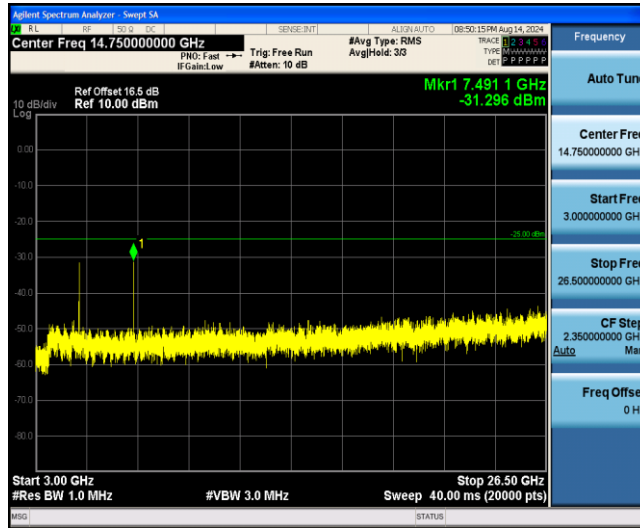

Band41-15MHz-16QAM-39725-1RB#0-Range5:3000~26500MHz

Band41-15MHz-16QAM-40620-1RB#0-Range1:0.009~0.15MHz