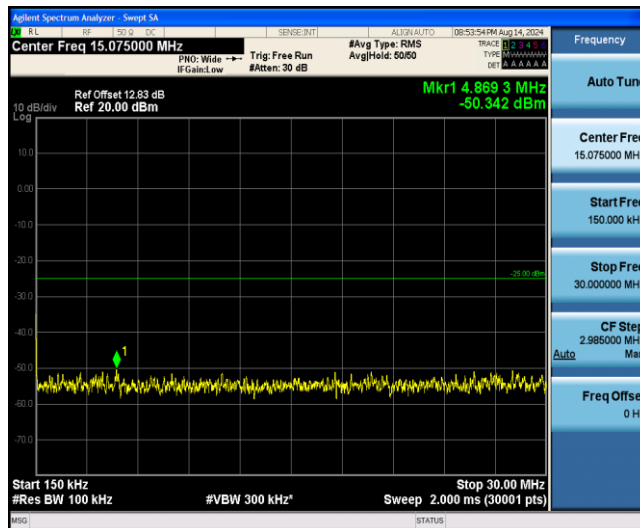

Band41-15MHz-16QAM-41515-1RB#0-Range2:0.15~30MHz

Band41-15MHz-16QAM-41515-1RB#0-Range3:30~1000MHz