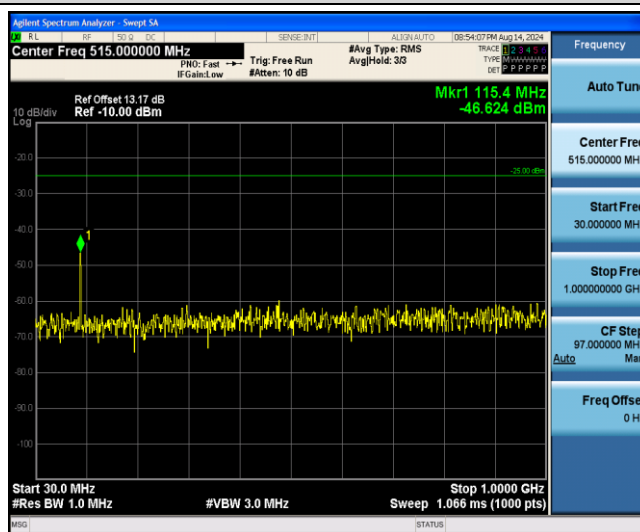

Band41-15MHz-16QAM-40620-1RB#0-Range5:3000~26500MHz

Band41-15MHz-16QAM-41515-1RB#0-Range1:0.009~0.15MHz

Band41-15MHz-16QAM-41515-1RB#0-Range2:0.15~30MHz

Band41-15MHz-16QAM-41515-1RB#0-Range3:30~1000MHz

Band41-15MHz-16QAM-41515-1RB#0-Range4:1000~3000MHz