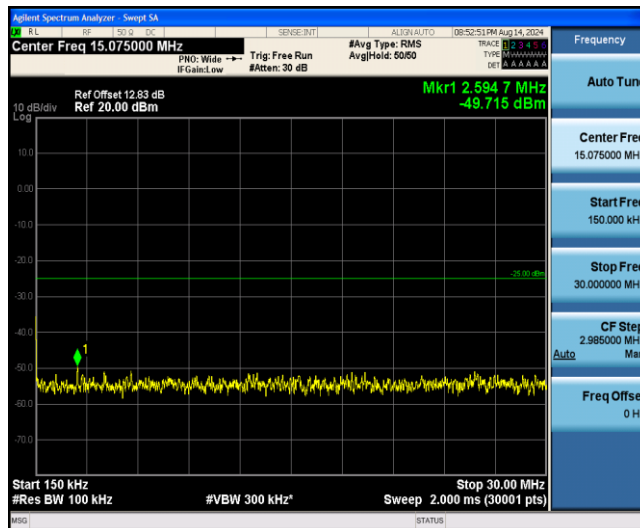

Band41-15MHz-QPSK-41515-1RB#0-Range2:0.15~30MHz

Band41-15MHz-QPSK-41515-1RB#0-Range3:30~1000MHz