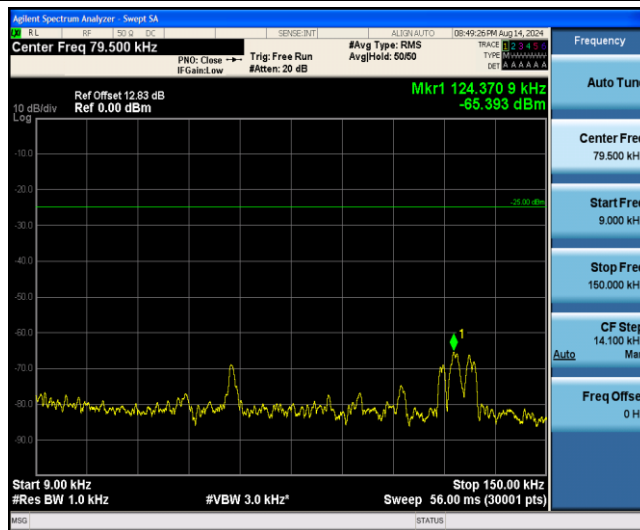

Band41-15MHz-16QAM-39725-1RB#0-Range1:0.009~0.15MHz

Band41-15MHz-16QAM-39725-1RB#0-Range2:0.15~30MHz