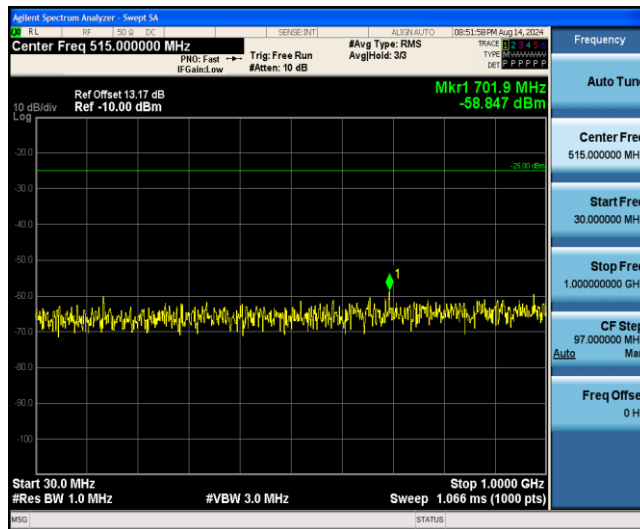

Band41-15MHz-16QAM-39725-1RB#0-Range5:3000~26500MHz

Band41-15MHz-16QAM-40620-1RB#0-Range1:0.009~0.15MHz

Band41-15MHz-16QAM-40620-1RB#0-Range2:0.15~30MHz

Band41-15MHz-16QAM-40620-1RB#0-Range3:30~1000MHz

Band41-15MHz-16QAM-40620-1RB#0-Range4:1000~3000MHz