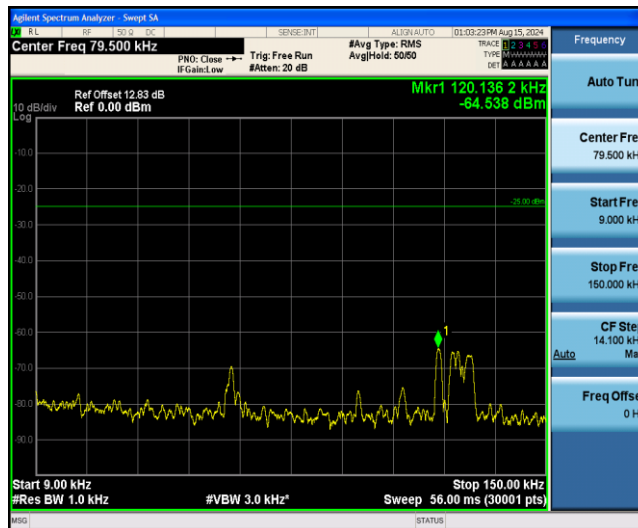

Band41-20MHz-16QAM-40620-1RB#0-Range1:0.009~0.15MHz

Band41-20MHz-16QAM-40620-1RB#0-Range2:0.15~30MHz