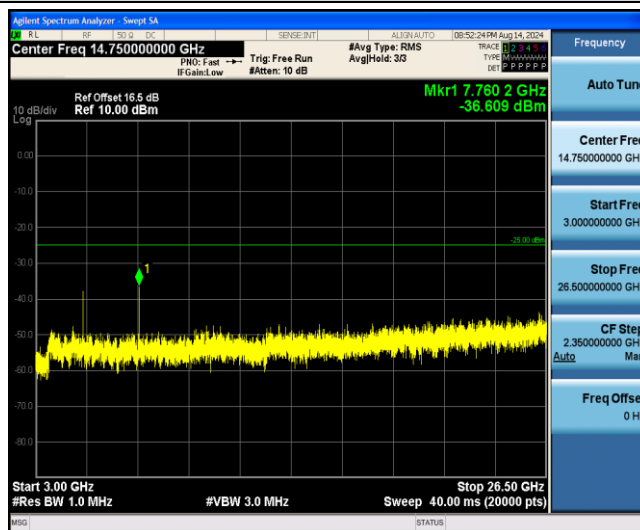

Band41-15MHz-16QAM-40620-1RB#0-Range5:3000~26500MHz

Band41-15MHz-16QAM-41515-1RB#0-Range1:0.009~0.15MHz