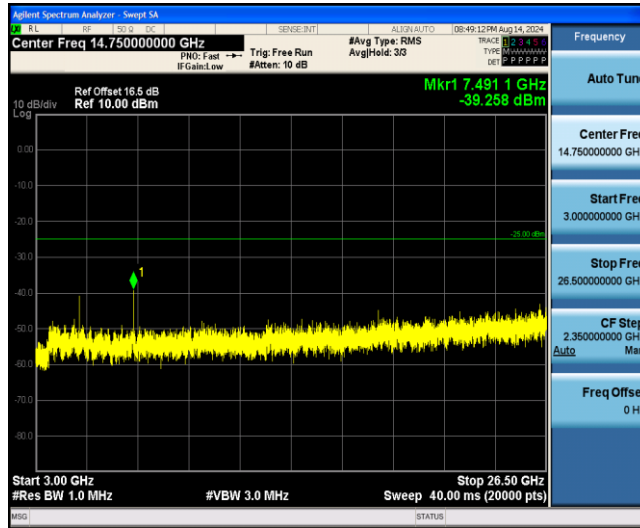

Band41-15MHz-QPSK-39725-1RB#0-Range5:3000~26500MHz

Band41-15MHz-QPSK-40620-1RB#0-Range1:0.009~0.15MHz