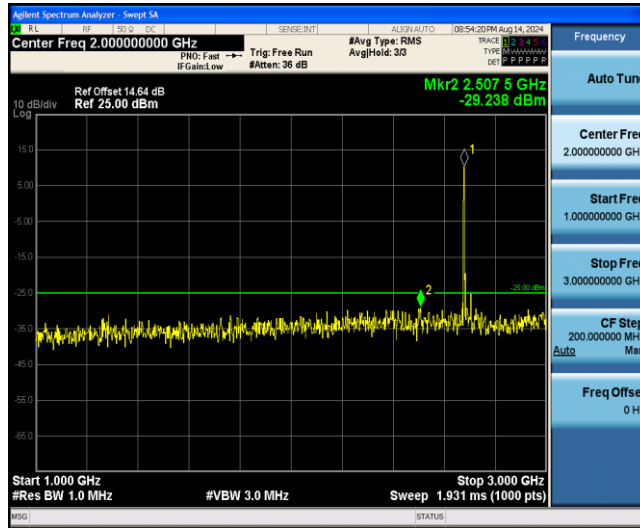

Band41-15MHz-16QAM-40620-1RB#0-Range5:3000~26500MHz

Band41-15MHz-16QAM-41515-1RB#0-Range1:0.009~0.15MHz

Band41-15MHz-16QAM-41515-1RB#0-Range2:0.15~30MHz

Band41-15MHz-16QAM-41515-1RB#0-Range3:30~1000MHz

Band41-15MHz-16QAM-41515-1RB#0-Range4:1000~3000MHz