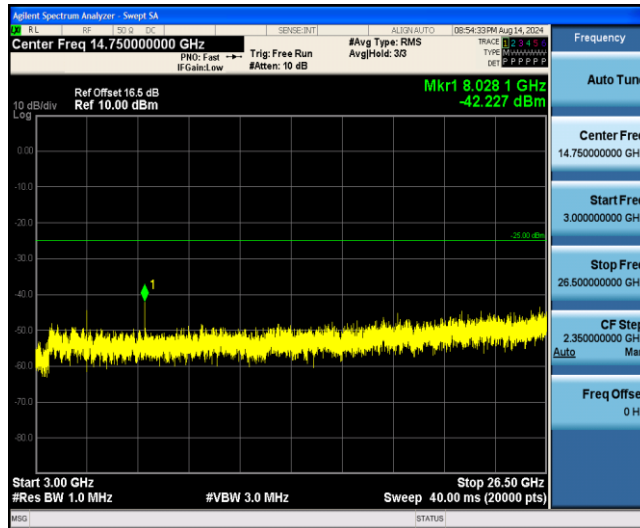

Band41-15MHz-16QAM-41515-1RB#0-Range5:3000~26500MHz

Band41-20MHz-QPSK-39750-1RB#0-Range1:0.009~0.15MHz