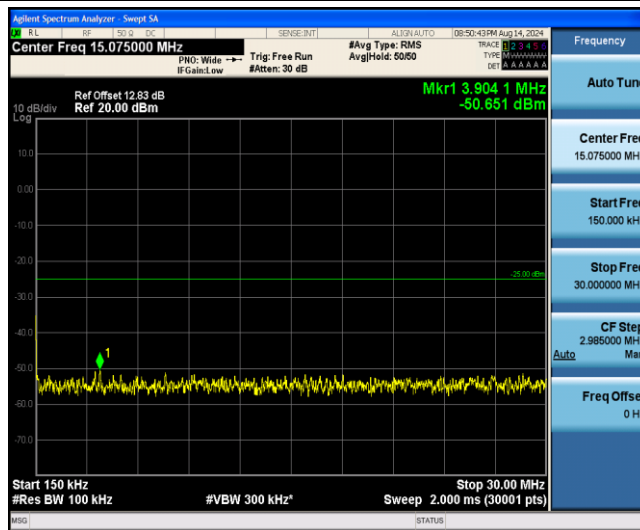

Band41-15MHz-QPSK-40620-1RB#0-Range2:0.15~30MHz

Band41-15MHz-QPSK-40620-1RB#0-Range3:30~1000MHz