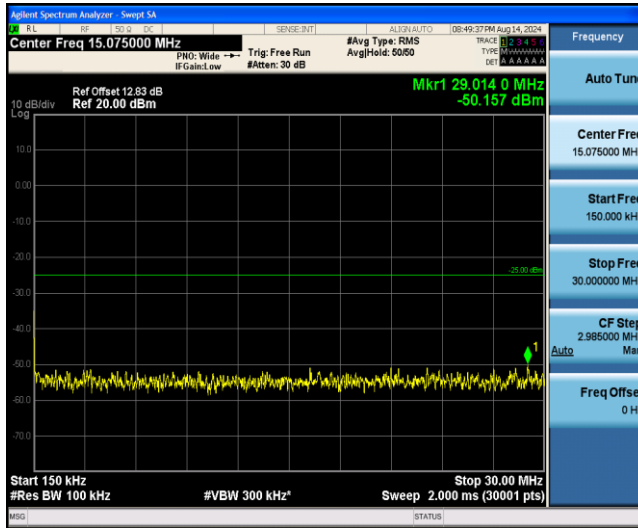

Band41-15MHz-16QAM-39725-1RB#0-Range2:0.15~30MHz

Band41-15MHz-16QAM-39725-1RB#0-Range3:30~1000MHz