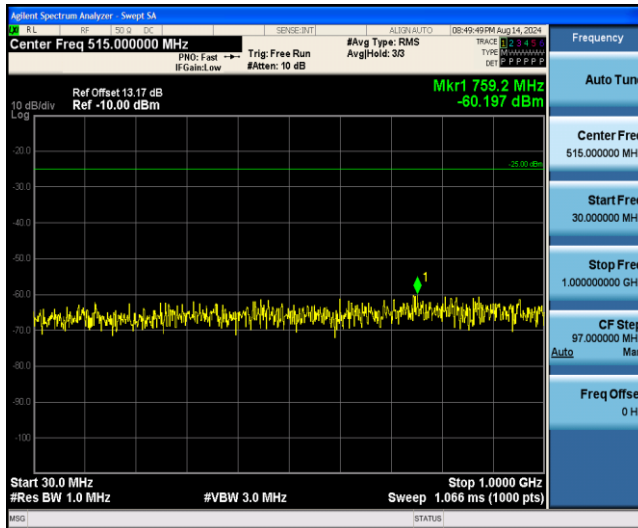

Band41-15MHz-QPSK-41515-1RB#0-Range5:3000~26500MHz

Band41-15MHz-16QAM-39725-1RB#0-Range1:0.009~0.15MHz

Band41-15MHz-16QAM-39725-1RB#0-Range2:0.15~30MHz

Band41-15MHz-16QAM-39725-1RB#0-Range3:30~1000MHz

Band41-15MHz-16QAM-39725-1RB#0-Range4:1000~3000MHz