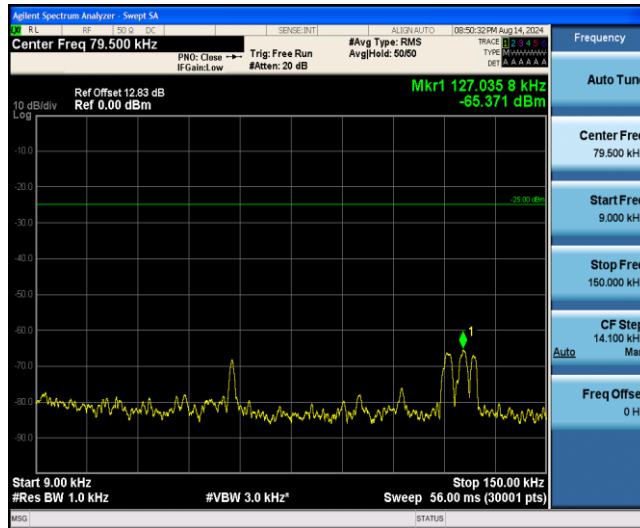

Band41-15MHz-QPSK-40620-1RB#0-Range1:0.009~0.15MHz

Band41-15MHz-QPSK-40620-1RB#0-Range2:0.15~30MHz