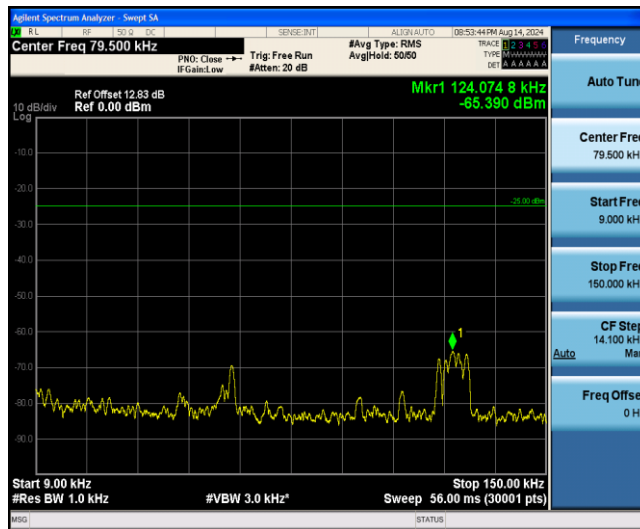

Band41-15MHz-16QAM-41515-1RB#0-Range1:0.009~0.15MHz

Band41-15MHz-16QAM-41515-1RB#0-Range2:0.15~30MHz