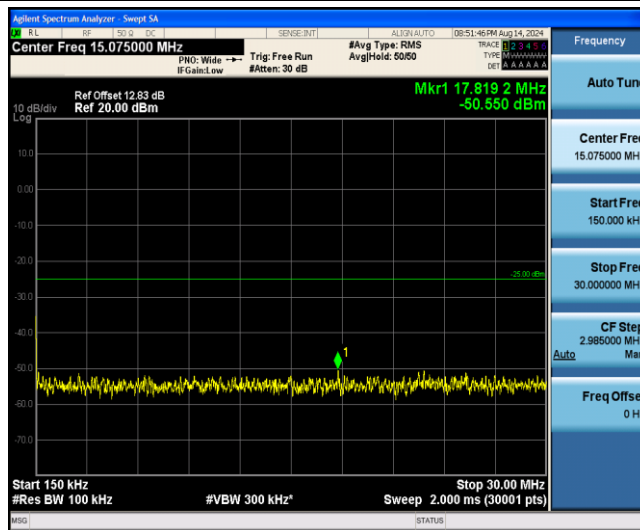

Band41-15MHz-16QAM-40620-1RB#0-Range2:0.15~30MHz

Band41-15MHz-16QAM-40620-1RB#0-Range3:30~1000MHz