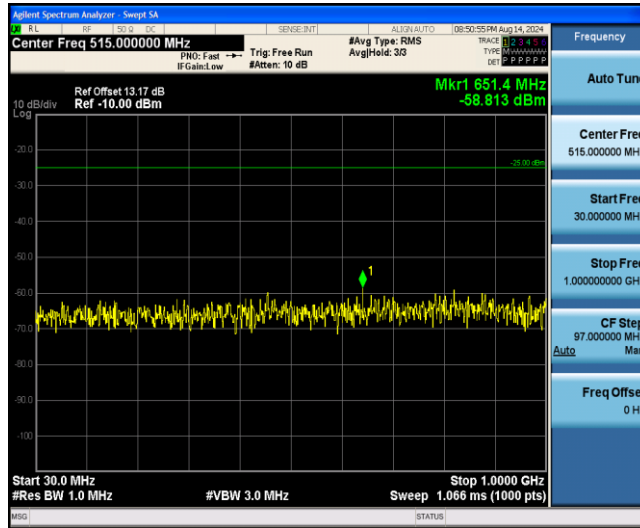

Band41-15MHz-QPSK-39725-1RB#0-Range5:3000~26500MHz

Band41-15MHz-QPSK-40620-1RB#0-Range1:0.009~0.15MHz

Band41-15MHz-QPSK-40620-1RB#0-Range2:0.15~30MHz

Band41-15MHz-QPSK-40620-1RB#0-Range3:30~1000MHz

Band41-15MHz-QPSK-40620-1RB#0-Range4:1000~3000MHz