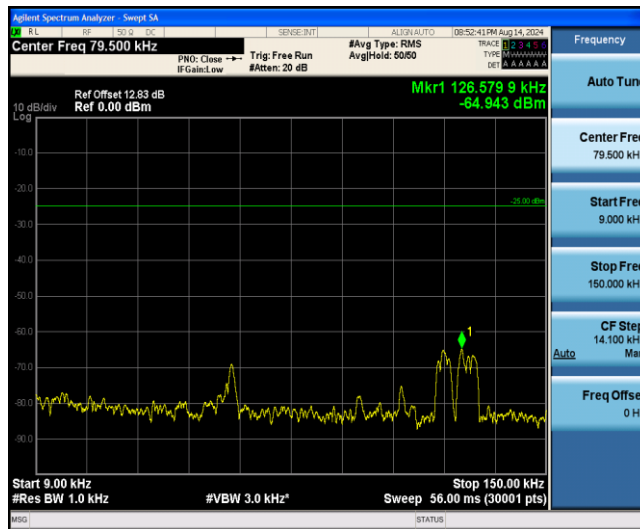

Band41-15MHz-QPSK-41515-1RB#0-Range1:0.009~0.15MHz

Band41-15MHz-QPSK-41515-1RB#0-Range2:0.15~30MHz