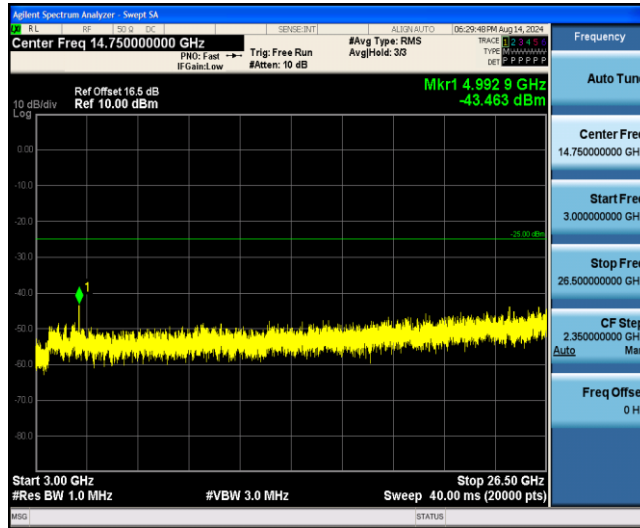

Band41-10MHz-16QAM-39700-1RB#0-Range5:3000~26500MHz

Band41-10MHz-16QAM-40620-1RB#0-Range1:0.009~0.15MHz