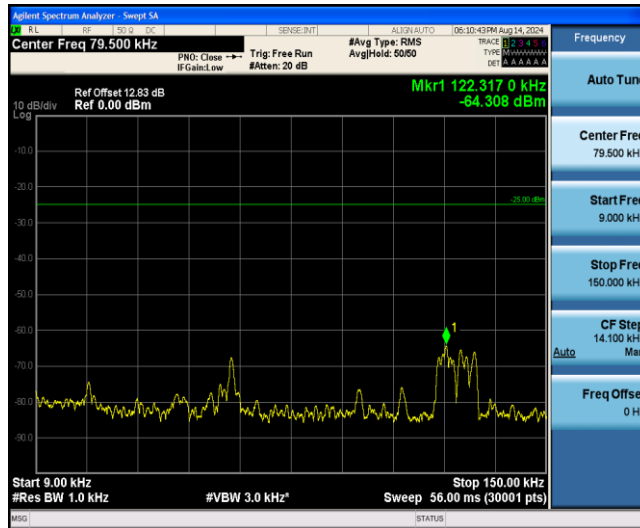

Band41-5MHz-16QAM-40620-1RB#0-Range1:0.009~0.15MHz

Band41-5MHz-16QAM-40620-1RB#0-Range2:0.15~30MHz