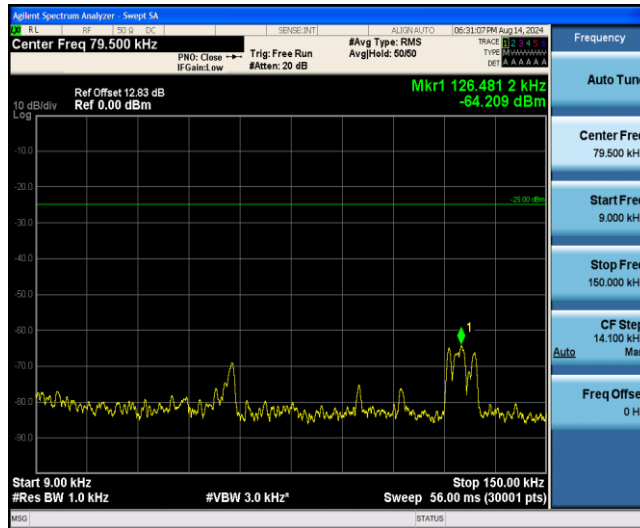

Band41-10MHz-16QAM-40620-1RB#0-Range1:0.009~0.15MHz

Band41-10MHz-16QAM-40620-1RB#0-Range2:0.15~30MHz