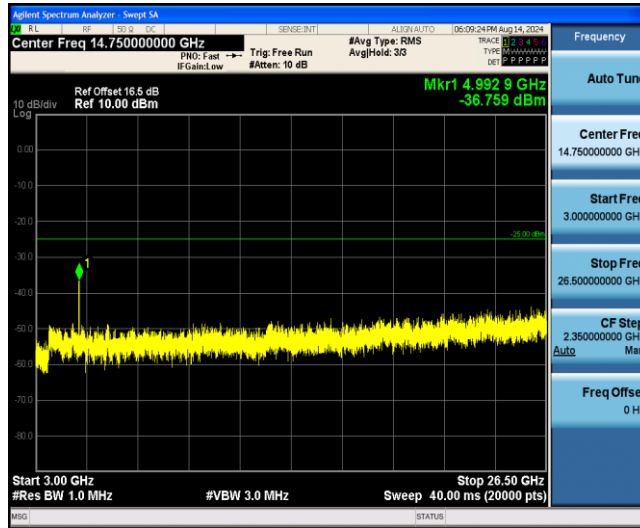

Band41-5MHz-16QAM-39675-1RB#0-Range5:3000~26500MHz

Band41-5MHz-16QAM-40620-1RB#0-Range1:0.009~0.15MHz