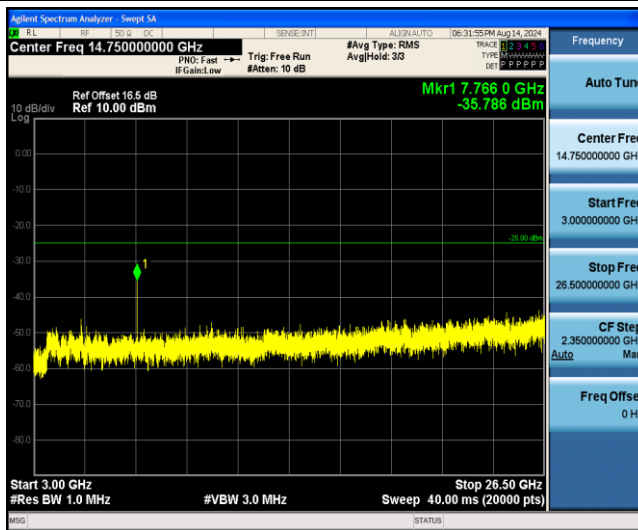

Band41-10MHz-16QAM-40620-1RB#0-Range5:3000~26500MHz

Band41-10MHz-16QAM-41540-1RB#0-Range1:0.009~0.15MHz