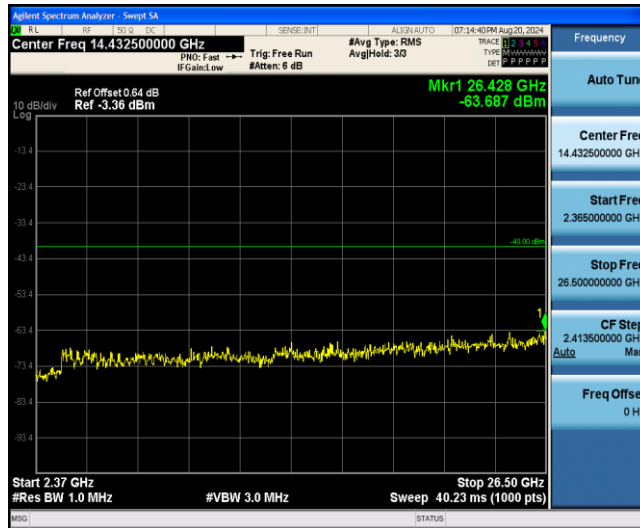

Band40-5MHz-16QAM-38750-1RB#0-Range6:2365~26500MHz

Band40-5MHz-16QAM-38775-1RB#0-Range1:2288~2292MHz