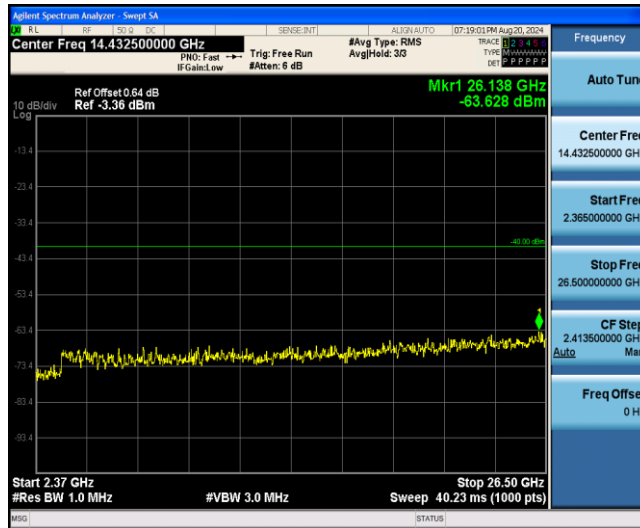

Band40-10MHz-16QAM-38750-1RB#0-Range6:2365~26500MHz

Band40-10MHz-16QAM-39200-1RB#0-Range1:2288~2292MHz