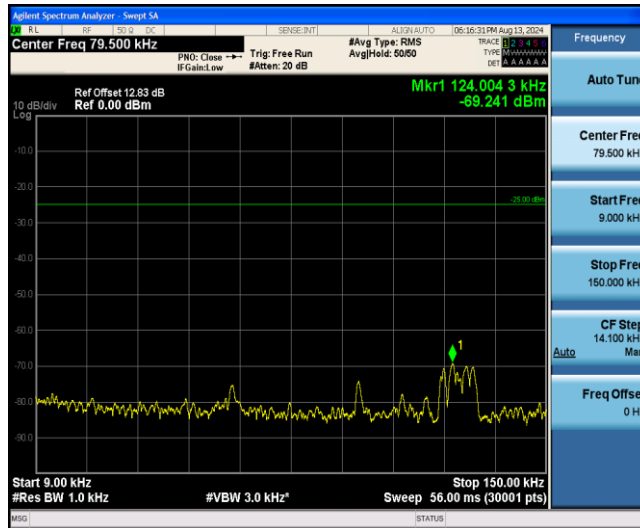

Band38-20MHz-16QAM-38000-1RB#0-Range1:0.009~0.15MHz

Band38-20MHz-16QAM-38000-1RB#0-Range2:0.15~30MHz