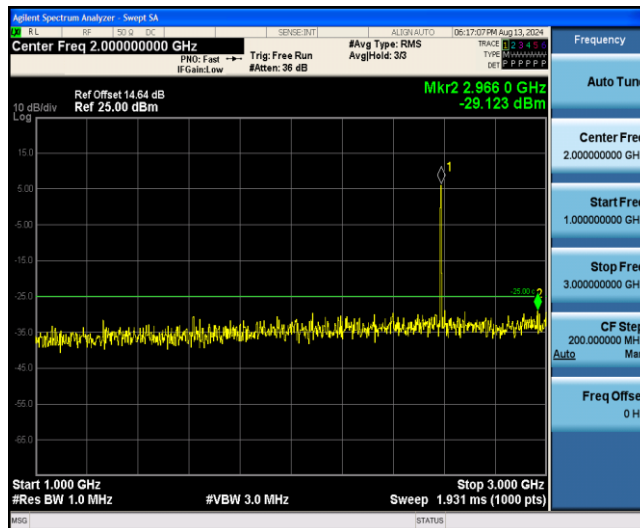

Band38-20MHz-16QAM-38000-1RB#0-Range1:0.009~0.15MHz

Band38-20MHz-16QAM-38000-1RB#0-Range2:0.15~30MHz

Band38-20MHz-16QAM-38000-1RB#0-Range3:30~1000MHz

Band38-20MHz-16QAM-38000-1RB#0-Range4:1000~3000MHz

Band38-20MHz-16QAM-38000-1RB#0-Range5:3000~26500MHz