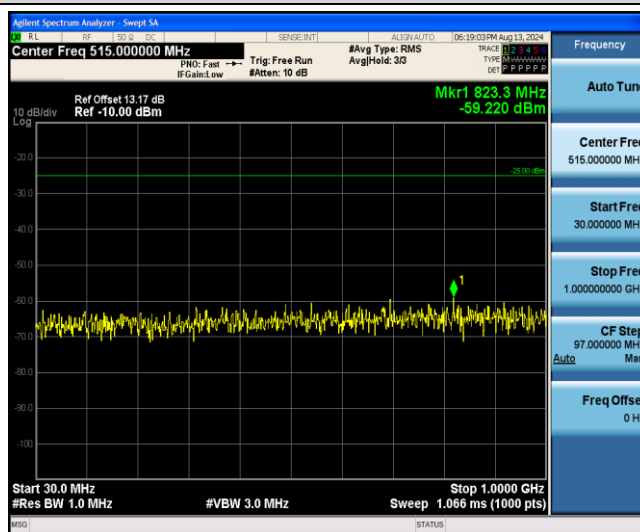

Band38-20MHz-16QAM-38150-1RB#0-Range3:30~1000MHz

Band38-20MHz-16QAM-38150-1RB#0-Range4:1000~3000MHz