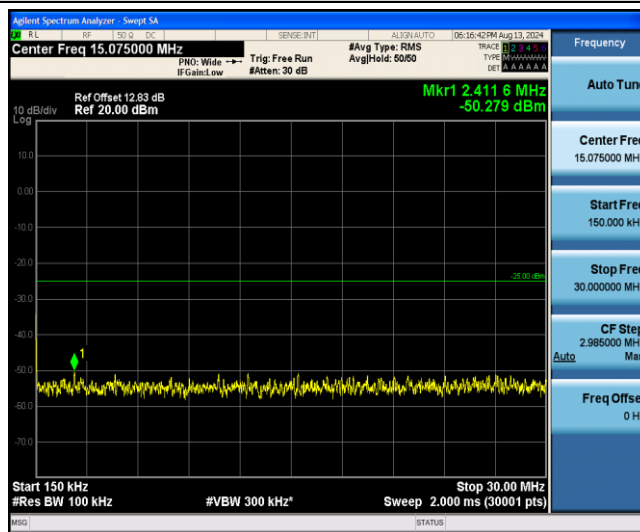

Band38-20MHz-16QAM-38000-1RB#0-Range2:0.15~30MHz

Band38-20MHz-16QAM-38000-1RB#0-Range3:30~1000MHz