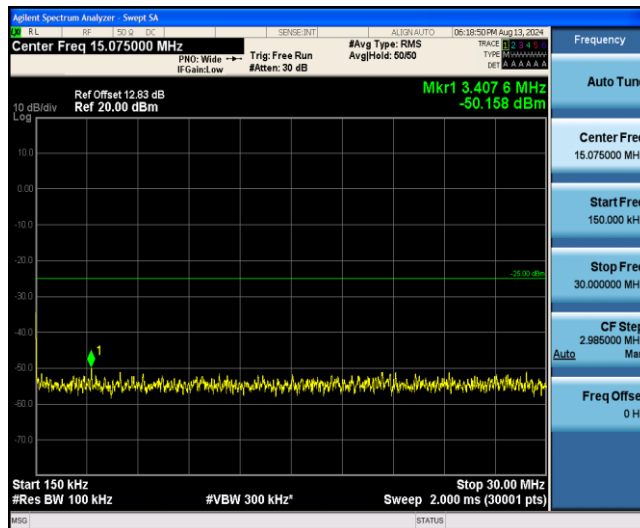

Band38-20MHz-16QAM-38150-1RB#0-Range2:0.15~30MHz

Band38-20MHz-16QAM-38150-1RB#0-Range3:30~1000MHz