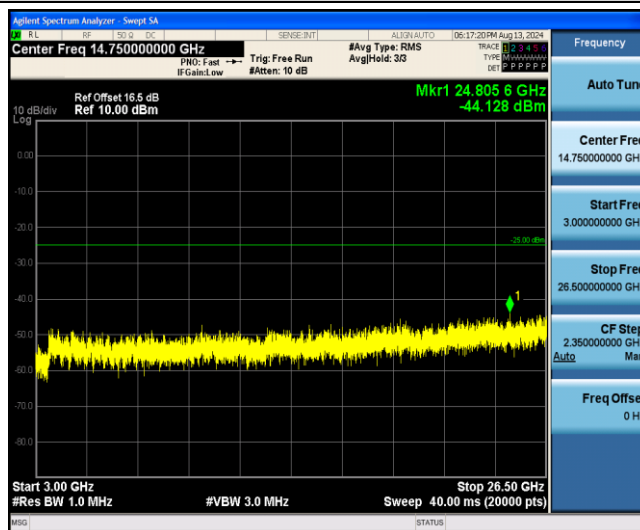

Band38-20MHz-16QAM-38000-1RB#0-Range1:0.009~0.15MHz

Band38-20MHz-16QAM-38000-1RB#0-Range2:0.15~30MHz

Band38-20MHz-16QAM-38000-1RB#0-Range3:30~1000MHz

Band38-20MHz-16QAM-38000-1RB#0-Range4:1000~3000MHz

Band38-20MHz-16QAM-38000-1RB#0-Range5:3000~26500MHz