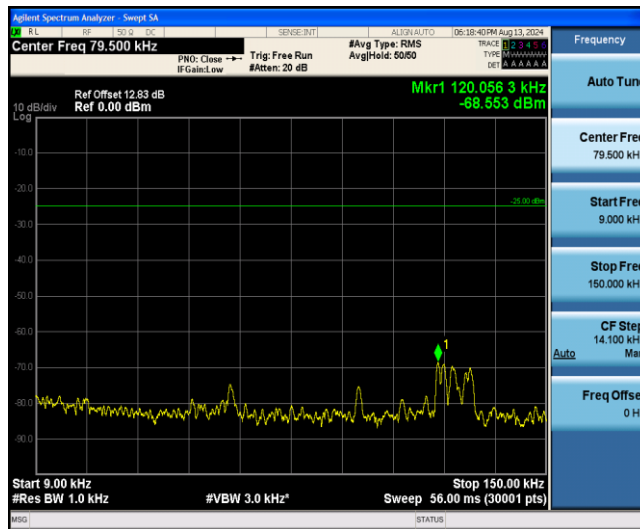

Band38-20MHz-16QAM-38150-1RB#0-Range1:0.009~0.15MHz

Band38-20MHz-16QAM-38150-1RB#0-Range2:0.15~30MHz