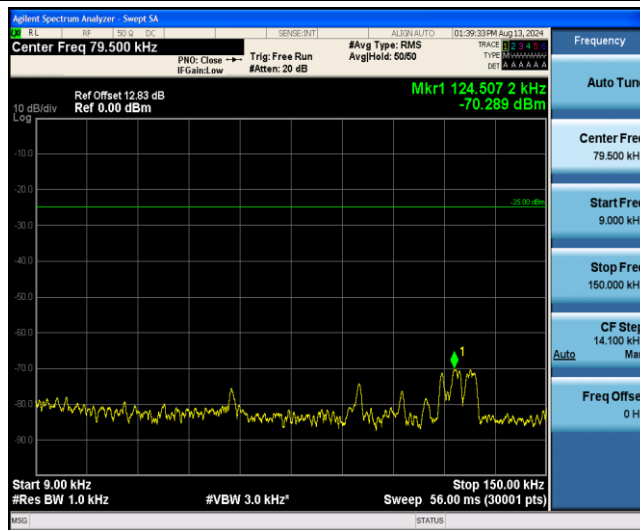

Band38-15MHz-16QAM-37825-1RB#0-Range1:0.009~0.15MHz

Band38-15MHz-16QAM-37825-1RB#0-Range2:0.15~30MHz