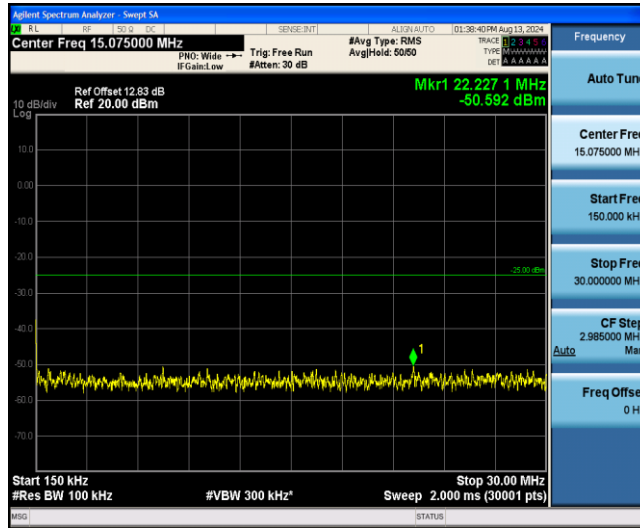

Band38-15MHz-QPSK-37825-1RB#0-Range2:0.15~30MHz

Band38-15MHz-QPSK-37825-1RB#0-Range3:30~1000MHz