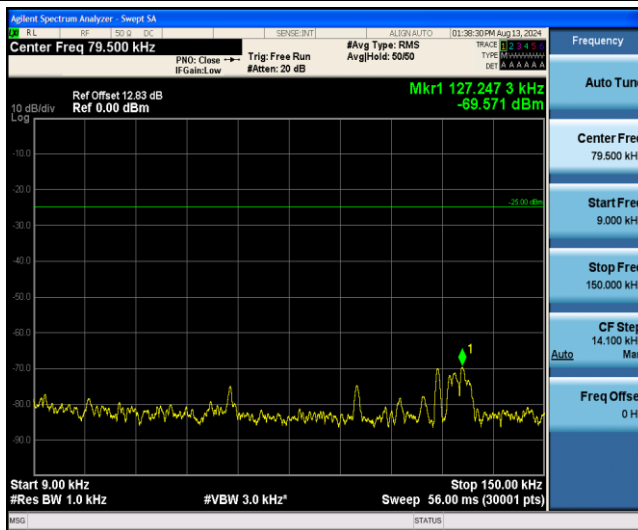

Band38-15MHz-QPSK-37825-1RB#0-Range1:0.009~0.15MHz

Band38-15MHz-QPSK-37825-1RB#0-Range2:0.15~30MHz