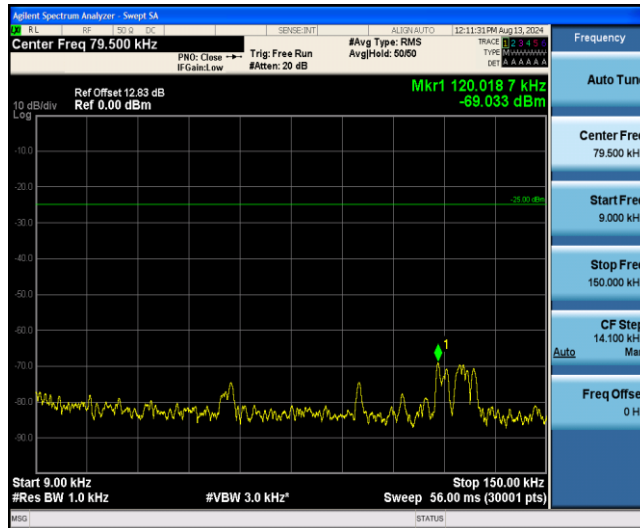

Band38-10MHz-16QAM-38000-1RB#0-Range1:0.009~0.15MHz

Band38-10MHz-16QAM-38000-1RB#0-Range2:0.15~30MHz