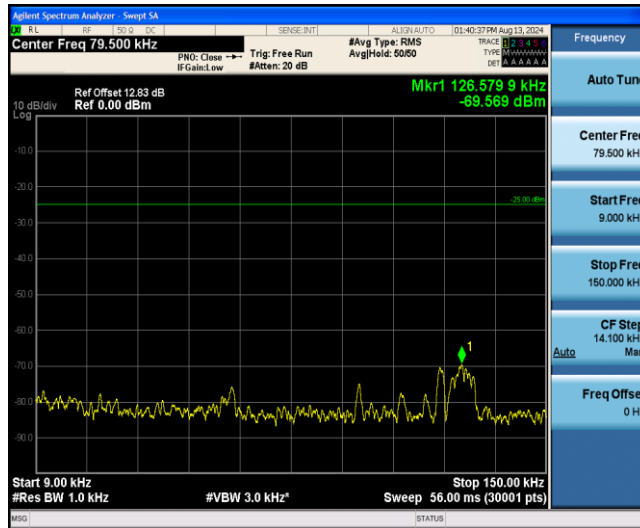

Band38-15MHz-QPSK-38000-1RB#0-Range1:0.009~0.15MHz

Band38-15MHz-QPSK-38000-1RB#0-Range2:0.15~30MHz