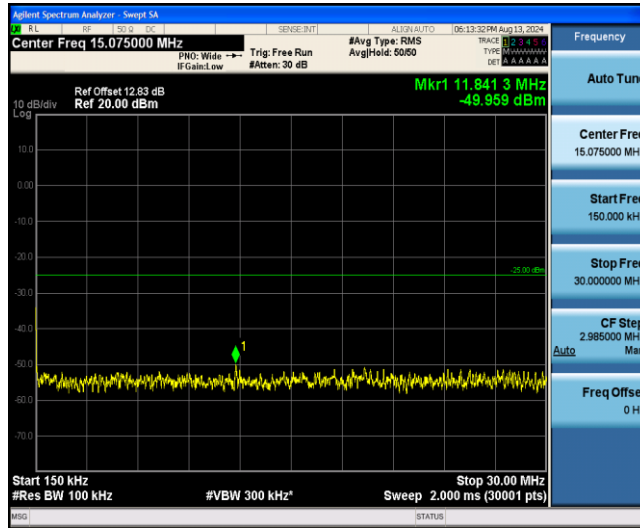

Band38-20MHz-QPSK-37850-1RB#0-Range2:0.15~30MHz

Band38-20MHz-QPSK-37850-1RB#0-Range3:30~1000MHz