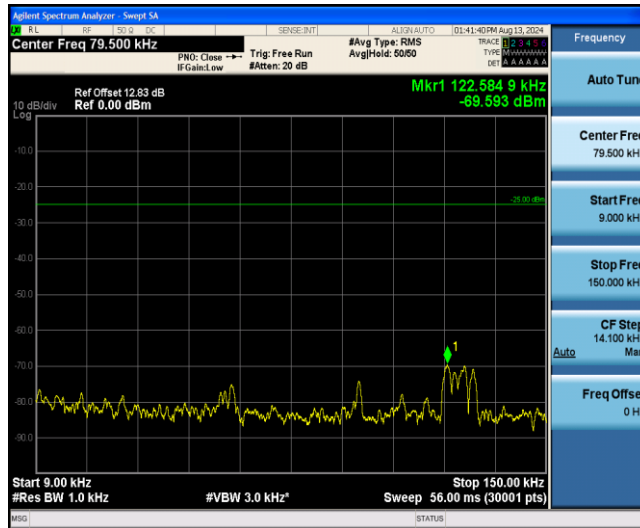

Band38-15MHz-16QAM-38000-1RB#0-Range1:0.009~0.15MHz

Band38-15MHz-16QAM-38000-1RB#0-Range2:0.15~30MHz