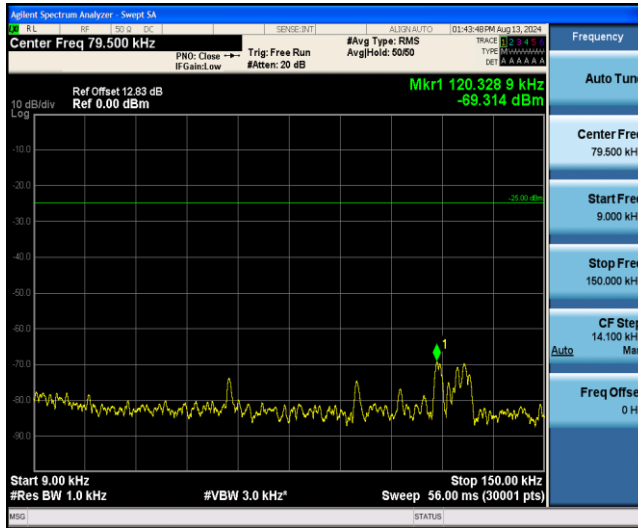

Band38-15MHz-16QAM-38175-1RB#0-Range1:0.009~0.15MHz

Band38-15MHz-16QAM-38175-1RB#0-Range2:0.15~30MHz