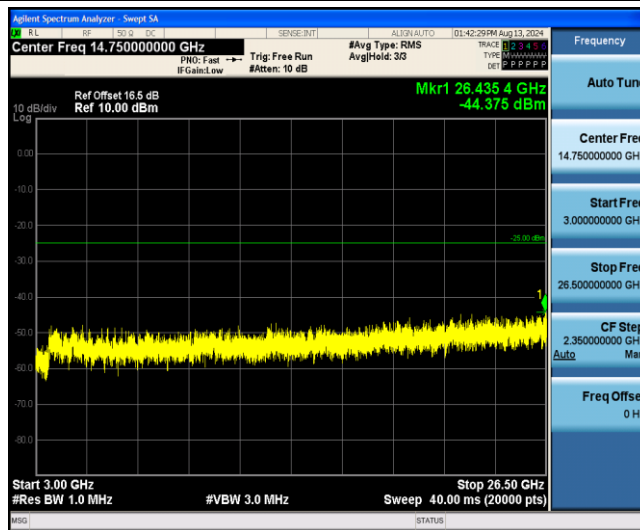

Band38-15MHz-16QAM-38000-1RB#0-Range1:0.009~0.15MHz

Band38-15MHz-16QAM-38000-1RB#0-Range2:0.15~30MHz

Band38-15MHz-16QAM-38000-1RB#0-Range3:30~1000MHz

Band38-15MHz-16QAM-38000-1RB#0-Range4:1000~3000MHz

Band38-15MHz-16QAM-38000-1RB#0-Range5:3000~26500MHz