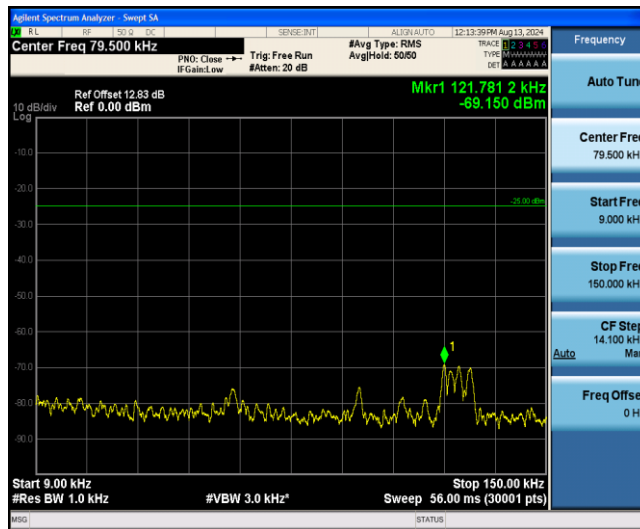

Band38-10MHz-16QAM-38200-1RB#0-Range1:0.009~0.15MHz

Band38-10MHz-16QAM-38200-1RB#0-Range2:0.15~30MHz