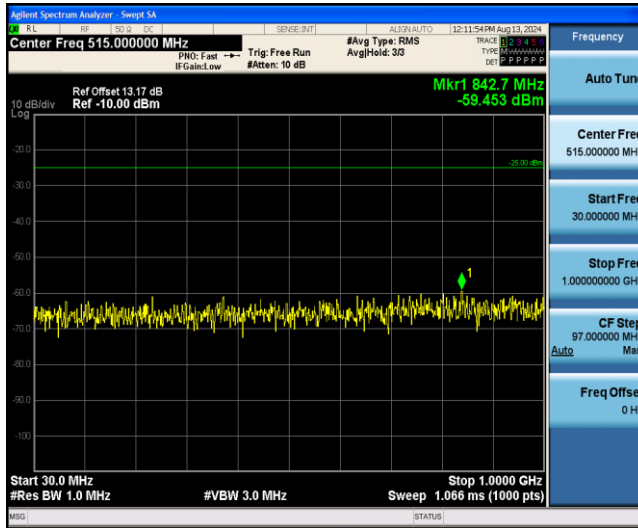

Band38-10MHz-16QAM-38000-1RB#0-Range3:30~1000MHz

Band38-10MHz-16QAM-38000-1RB#0-Range4:1000~3000MHz