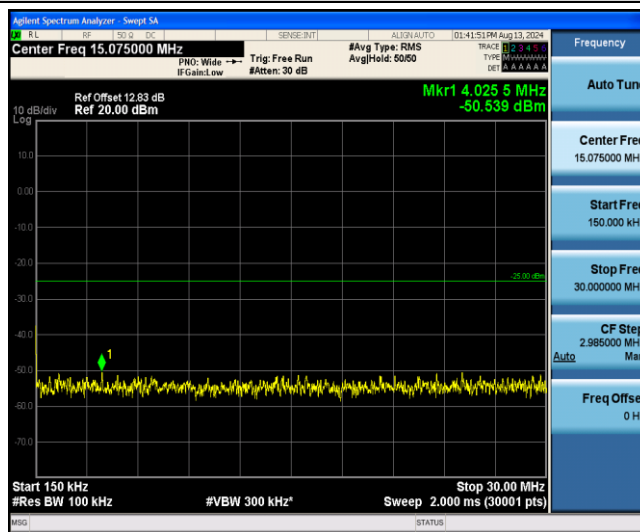

Band38-15MHz-16QAM-38000-1RB#0-Range2:0.15~30MHz

Band38-15MHz-16QAM-38000-1RB#0-Range3:30~1000MHz