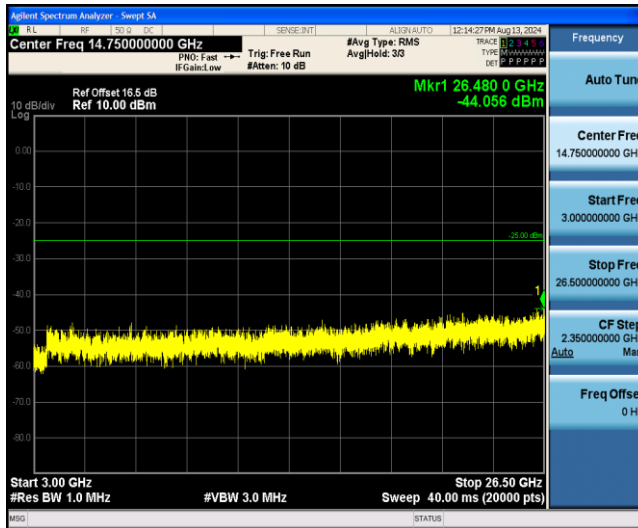

Band38-10MHz-16QAM-38200-1RB#0-Range1:0.009~0.15MHz

Band38-10MHz-16QAM-38200-1RB#0-Range2:0.15~30MHz

Band38-10MHz-16QAM-38200-1RB#0-Range3:30~1000MHz

Band38-10MHz-16QAM-38200-1RB#0-Range4:1000~3000MHz

Band38-10MHz-16QAM-38200-1RB#0-Range5:3000~26500MHz