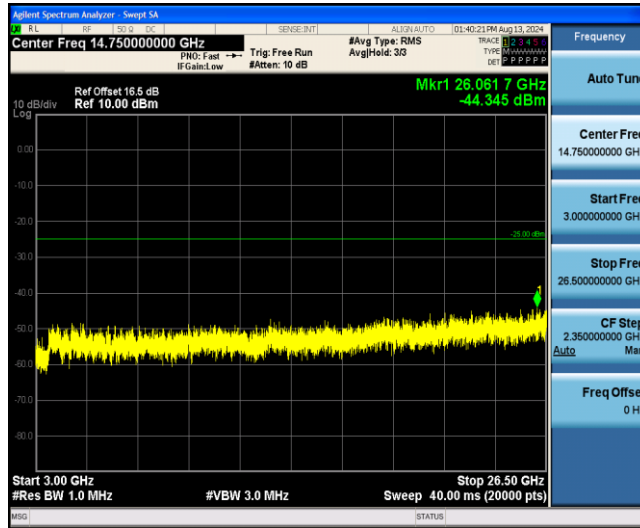

Band38-15MHz-16QAM-37825-1RB#0-Range1:0.009~0.15MHz

Band38-15MHz-16QAM-37825-1RB#0-Range2:0.15~30MHz

Band38-15MHz-16QAM-37825-1RB#0-Range3:30~1000MHz

Band38-15MHz-16QAM-37825-1RB#0-Range4:1000~3000MHz

Band38-15MHz-16QAM-37825-1RB#0-Range5:3000~26500MHz