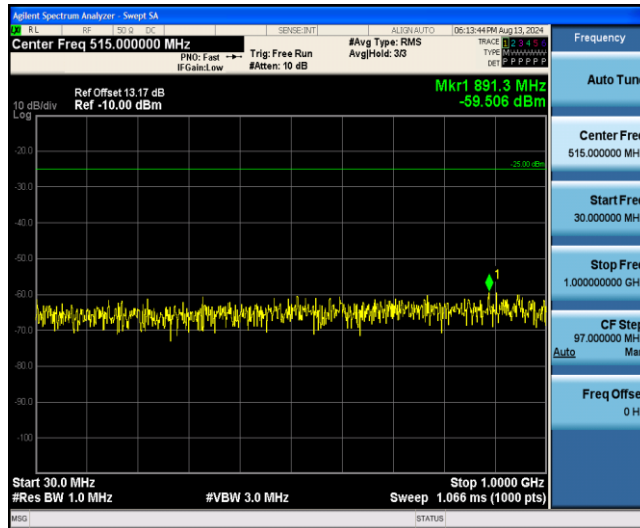

Band38-20MHz-QPSK-37850-1RB#0-Range3:30~1000MHz

Band38-20MHz-QPSK-37850-1RB#0-Range4:1000~3000MHz