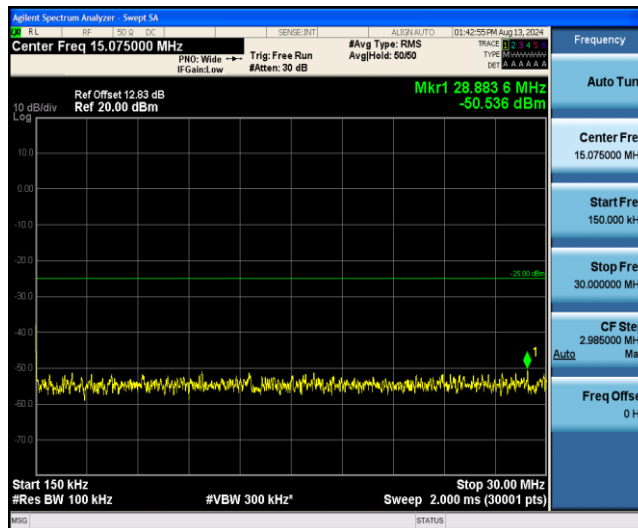

Band38-15MHz-QPSK-38175-1RB#0-Range2:0.15~30MHz

Band38-15MHz-QPSK-38175-1RB#0-Range3:30~1000MHz