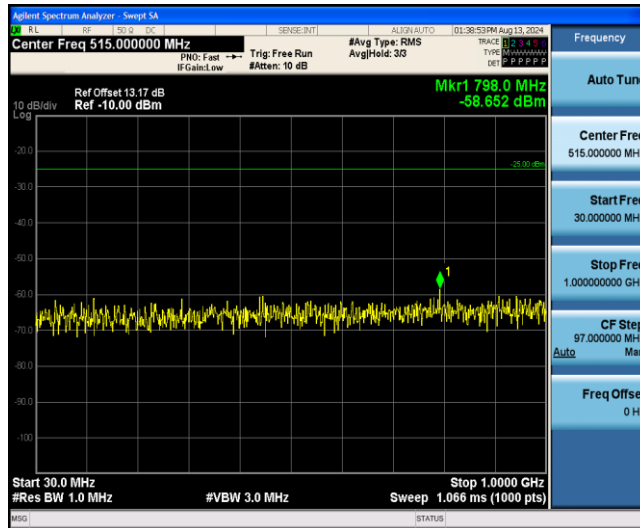

Band38-15MHz-QPSK-37825-1RB#0-Range3:30~1000MHz

Band38-15MHz-QPSK-37825-1RB#0-Range4:1000~3000MHz