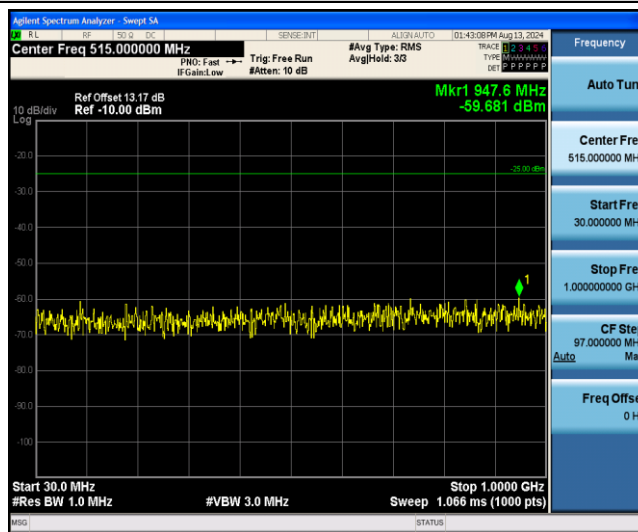

Band38-15MHz-QPSK-38175-1RB#0-Range3:30~1000MHz

Band38-15MHz-QPSK-38175-1RB#0-Range4:1000~3000MHz