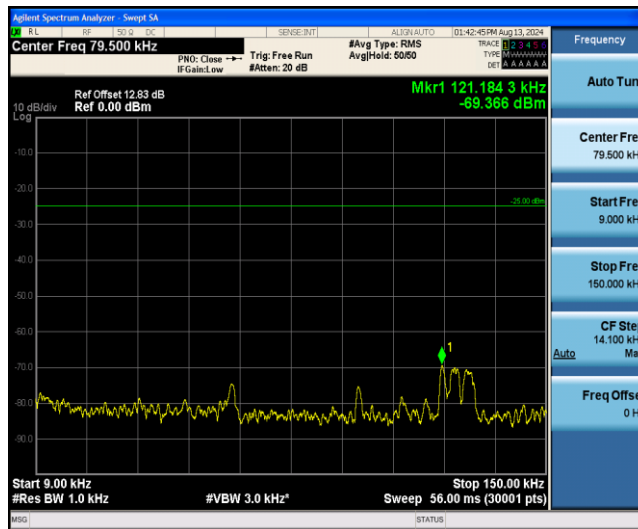

Band38-15MHz-QPSK-38175-1RB#0-Range1:0.009~0.15MHz

Band38-15MHz-QPSK-38175-1RB#0-Range2:0.15~30MHz