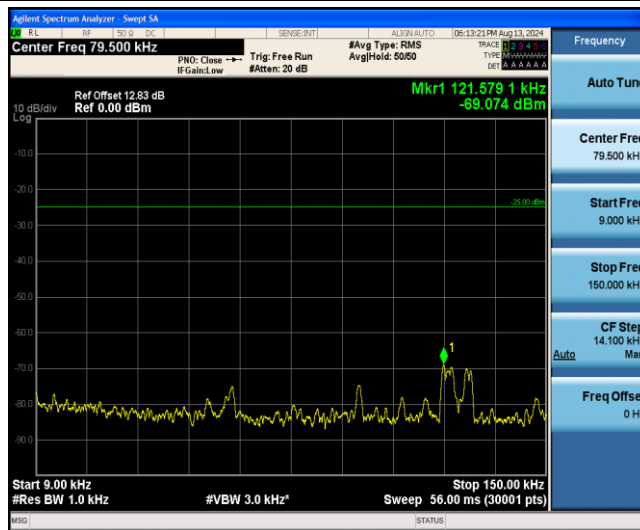

Band38-20MHz-QPSK-37850-1RB#0-Range1:0.009~0.15MHz

Band38-20MHz-QPSK-37850-1RB#0-Range2:0.15~30MHz