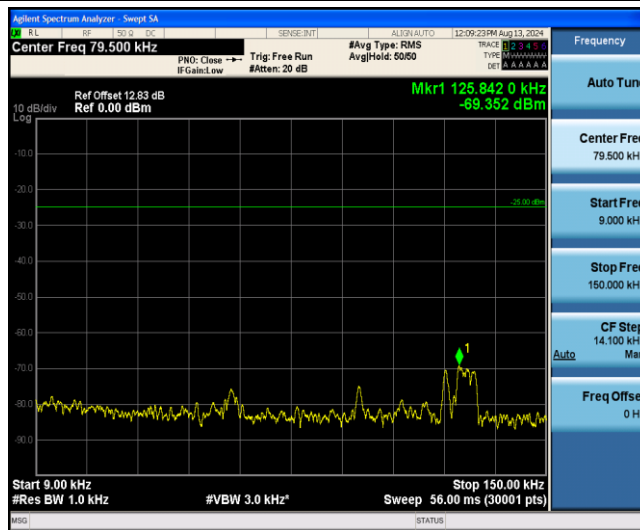

Band38-10MHz-16QAM-37800-1RB#0-Range1:0.009~0.15MHz

Band38-10MHz-16QAM-37800-1RB#0-Range2:0.15~30MHz