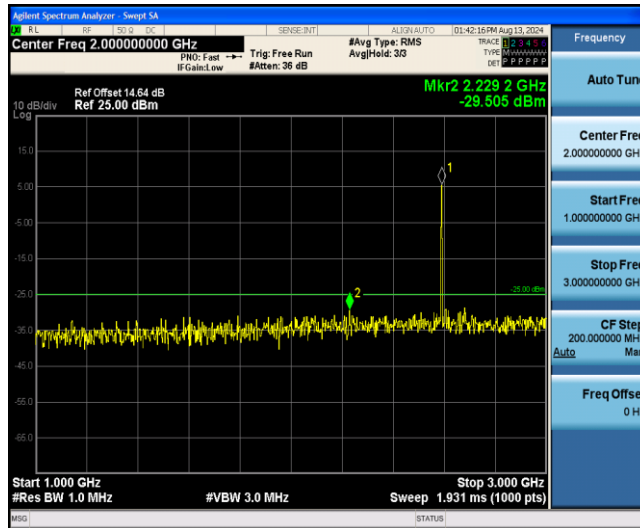

Band38-15MHz-16QAM-38000-1RB#0-Range1:0.009~0.15MHz

Band38-15MHz-16QAM-38000-1RB#0-Range2:0.15~30MHz

Band38-15MHz-16QAM-38000-1RB#0-Range3:30~1000MHz

Band38-15MHz-16QAM-38000-1RB#0-Range4:1000~3000MHz

Band38-15MHz-16QAM-38000-1RB#0-Range5:3000~26500MHz