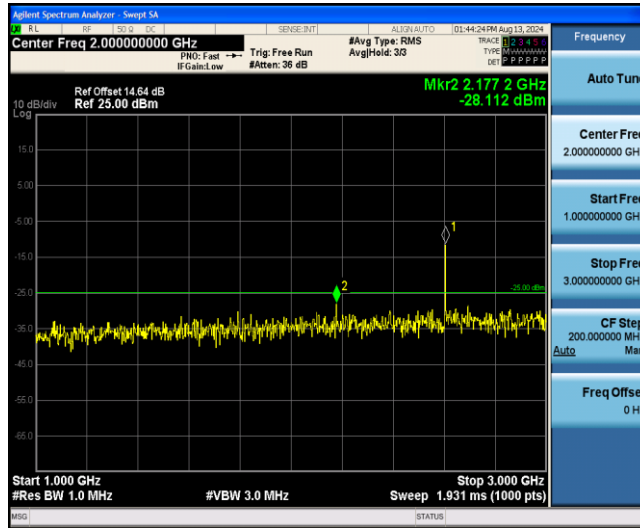

Band38-15MHz-16QAM-38175-1RB#0-Range1:0.009~0.15MHz

Band38-15MHz-16QAM-38175-1RB#0-Range2:0.15~30MHz

Band38-15MHz-16QAM-38175-1RB#0-Range3:30~1000MHz

Band38-15MHz-16QAM-38175-1RB#0-Range4:1000~3000MHz

Band38-15MHz-16QAM-38175-1RB#0-Range5:3000~26500MHz