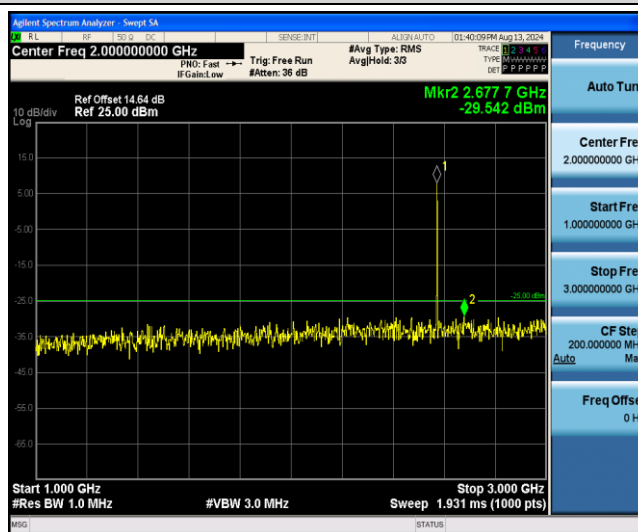

Band38-15MHz-16QAM-37825-1RB#0-Range1:0.009~0.15MHz

Band38-15MHz-16QAM-37825-1RB#0-Range2:0.15~30MHz

Band38-15MHz-16QAM-37825-1RB#0-Range3:30~1000MHz

Band38-15MHz-16QAM-37825-1RB#0-Range4:1000~3000MHz

Band38-15MHz-16QAM-37825-1RB#0-Range5:3000~26500MHz