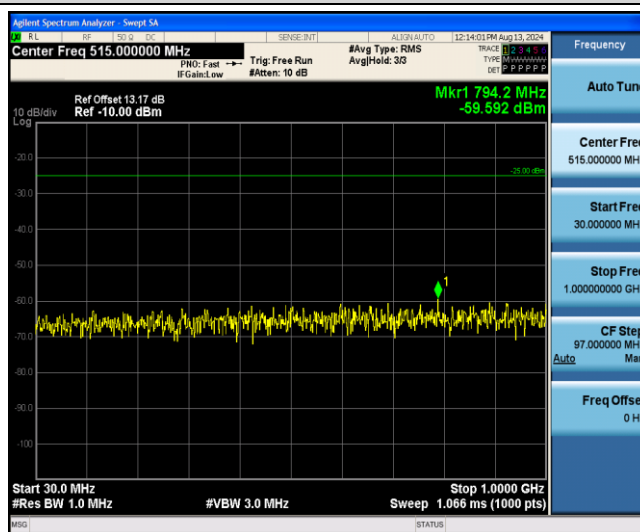

Band38-10MHz-16QAM-38200-1RB#0-Range3:30~1000MHz

Band38-10MHz-16QAM-38200-1RB#0-Range4:1000~3000MHz