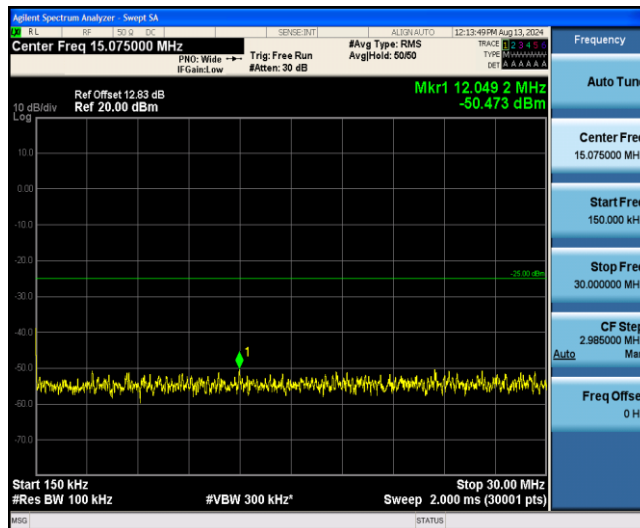

Band38-10MHz-16QAM-38200-1RB#0-Range2:0.15~30MHz

Band38-10MHz-16QAM-38200-1RB#0-Range3:30~1000MHz