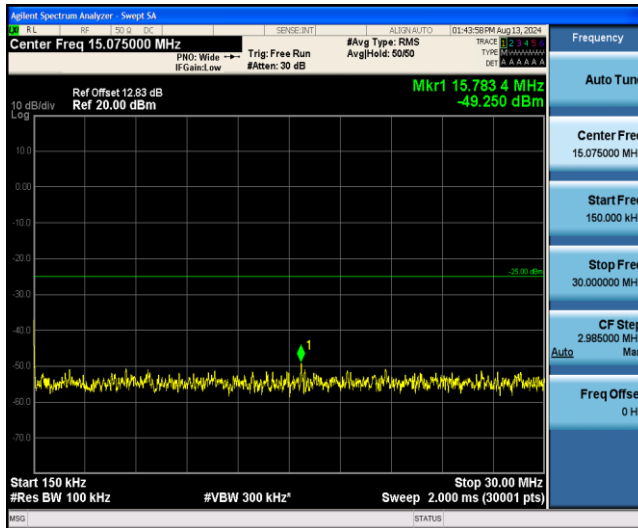

Band38-15MHz-16QAM-38175-1RB#0-Range2:0.15~30MHz

Band38-15MHz-16QAM-38175-1RB#0-Range3:30~1000MHz