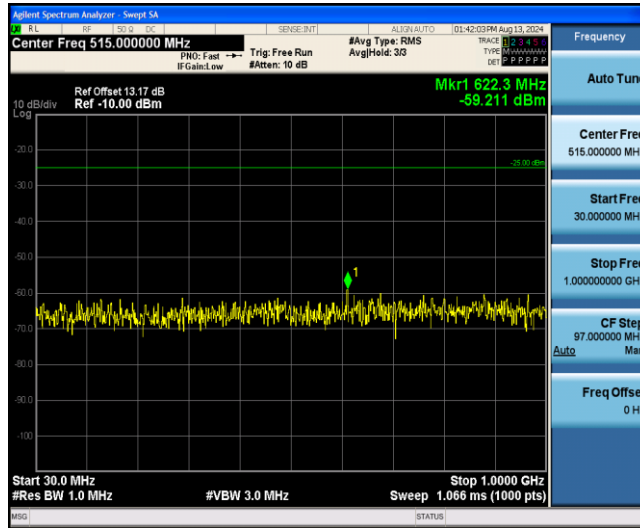

Band38-15MHz-16QAM-38000-1RB#0-Range1:0.009~0.15MHz

Band38-15MHz-16QAM-38000-1RB#0-Range2:0.15~30MHz

Band38-15MHz-16QAM-38000-1RB#0-Range3:30~1000MHz

Band38-15MHz-16QAM-38000-1RB#0-Range4:1000~3000MHz

Band38-15MHz-16QAM-38000-1RB#0-Range5:3000~26500MHz