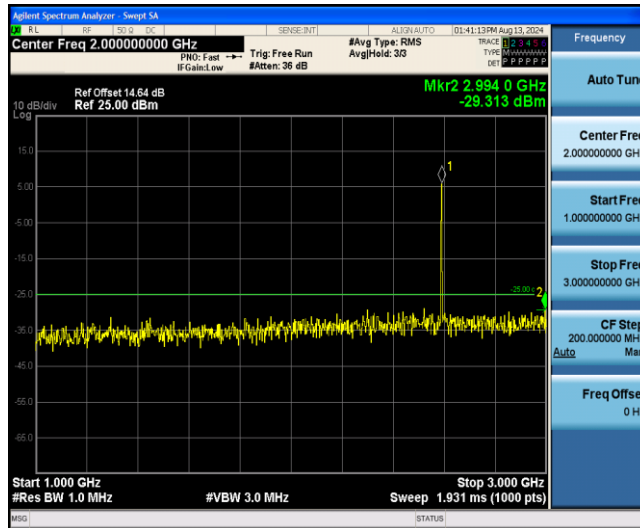

Band38-15MHz-QPSK-38000-1RB#0-Range1:0.009~0.15MHz

Band38-15MHz-QPSK-38000-1RB#0-Range2:0.15~30MHz

Band38-15MHz-QPSK-38000-1RB#0-Range3:30~1000MHz

Band38-15MHz-QPSK-38000-1RB#0-Range4:1000~3000MHz

Band38-15MHz-QPSK-38000-1RB#0-Range5:3000~26500MHz