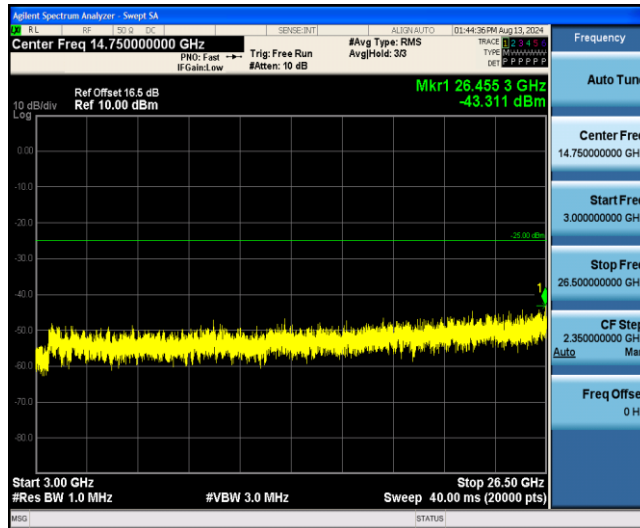

Band38-15MHz-16QAM-38175-1RB#0-Range1:0.009~0.15MHz

Band38-15MHz-16QAM-38175-1RB#0-Range2:0.15~30MHz

Band38-15MHz-16QAM-38175-1RB#0-Range3:30~1000MHz

Band38-15MHz-16QAM-38175-1RB#0-Range4:1000~3000MHz

Band38-15MHz-16QAM-38175-1RB#0-Range5:3000~26500MHz