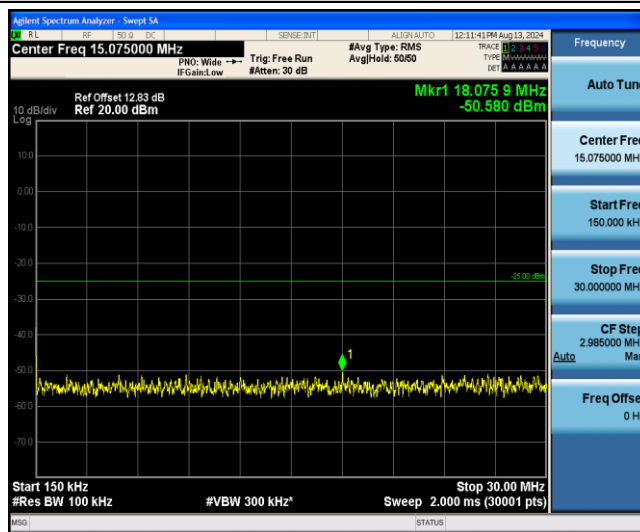

Band38-10MHz-16QAM-38000-1RB#0-Range2:0.15~30MHz

Band38-10MHz-16QAM-38000-1RB#0-Range3:30~1000MHz