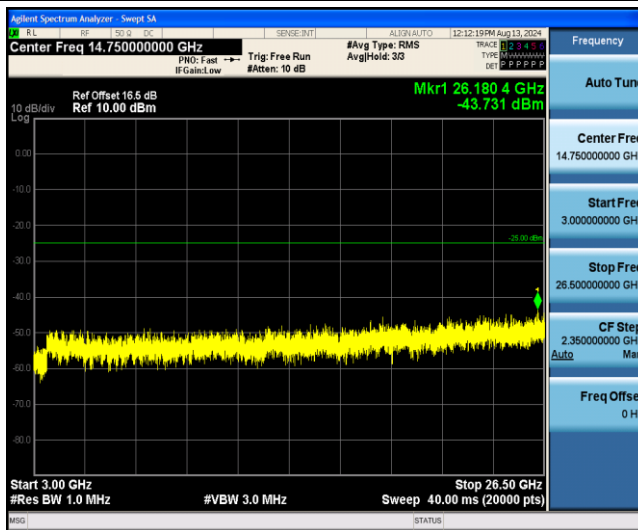

Band38-10MHz-16QAM-38000-1RB#0-Range1:0.009~0.15MHz

Band38-10MHz-16QAM-38000-1RB#0-Range2:0.15~30MHz

Band38-10MHz-16QAM-38000-1RB#0-Range3:30~1000MHz

Band38-10MHz-16QAM-38000-1RB#0-Range4:1000~3000MHz

Band38-10MHz-16QAM-38000-1RB#0-Range5:3000~26500MHz