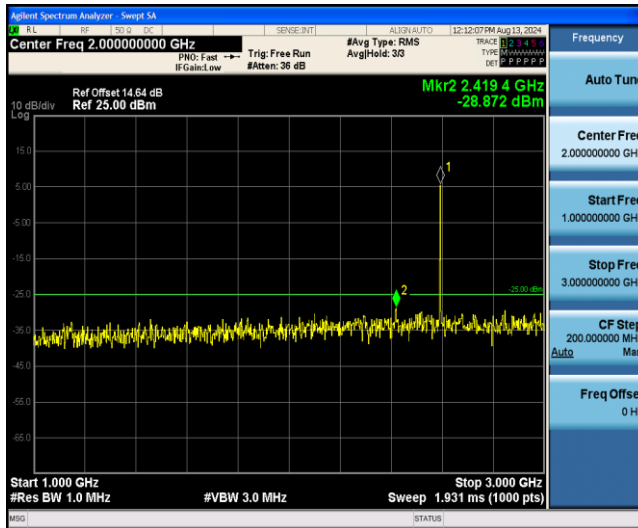

Band38-10MHz-16QAM-38000-1RB#0-Range1:0.009~0.15MHz

Band38-10MHz-16QAM-38000-1RB#0-Range2:0.15~30MHz

Band38-10MHz-16QAM-38000-1RB#0-Range3:30~1000MHz

Band38-10MHz-16QAM-38000-1RB#0-Range4:1000~3000MHz

Band38-10MHz-16QAM-38000-1RB#0-Range5:3000~26500MHz