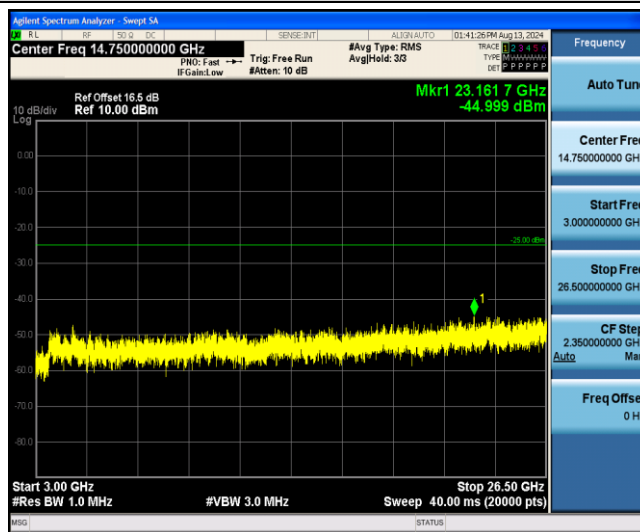

Band38-15MHz-QPSK-38000-1RB#0-Range1:0.009~0.15MHz

Band38-15MHz-QPSK-38000-1RB#0-Range2:0.15~30MHz

Band38-15MHz-QPSK-38000-1RB#0-Range3:30~1000MHz

Band38-15MHz-QPSK-38000-1RB#0-Range4:1000~3000MHz

Band38-15MHz-QPSK-38000-1RB#0-Range5:3000~26500MHz