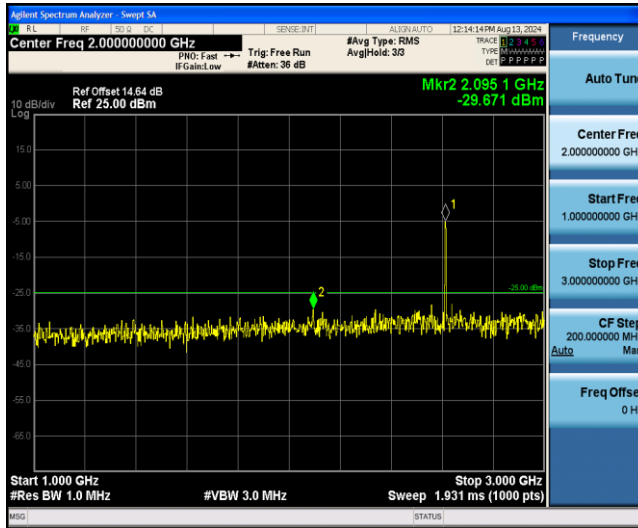

Band38-10MHz-16QAM-38200-1RB#0-Range1:0.009~0.15MHz

Band38-10MHz-16QAM-38200-1RB#0-Range2:0.15~30MHz

Band38-10MHz-16QAM-38200-1RB#0-Range3:30~1000MHz

Band38-10MHz-16QAM-38200-1RB#0-Range4:1000~3000MHz

Band38-10MHz-16QAM-38200-1RB#0-Range5:3000~26500MHz