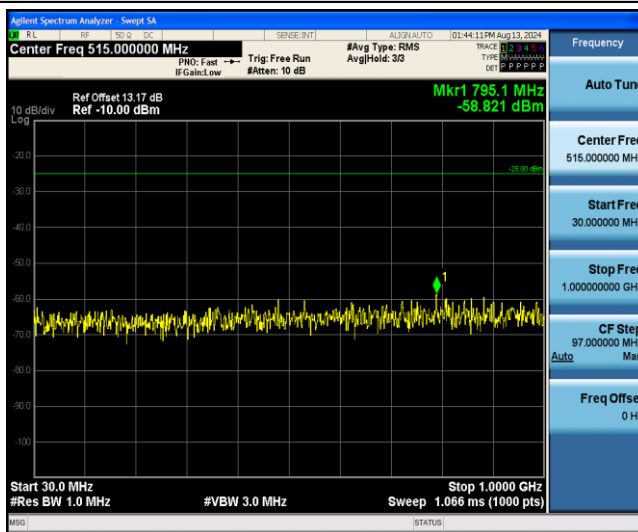

Band38-15MHz-16QAM-38175-1RB#0-Range3:30~1000MHz

Band38-15MHz-16QAM-38175-1RB#0-Range4:1000~3000MHz