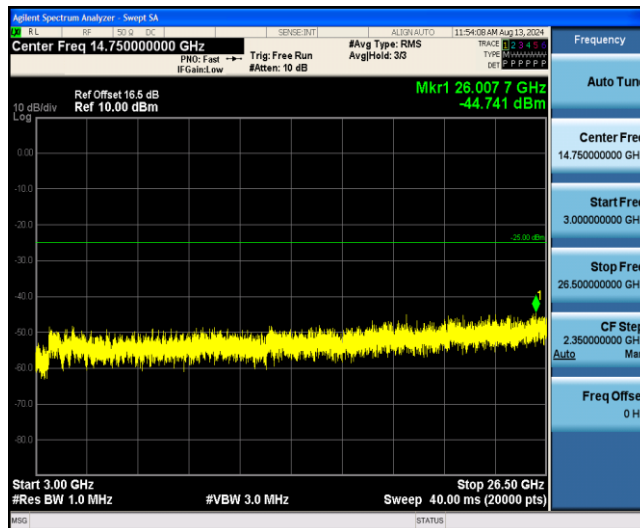

Band38-5MHz-16QAM-38225-1RB#0-Range1:0.009~0.15MHz

Band38-5MHz-16QAM-38225-1RB#0-Range2:0.15~30MHz

Band38-5MHz-16QAM-38225-1RB#0-Range3:30~1000MHz

Band38-5MHz-16QAM-38225-1RB#0-Range4:1000~3000MHz

Band38-5MHz-16QAM-38225-1RB#0-Range5:3000~26500MHz