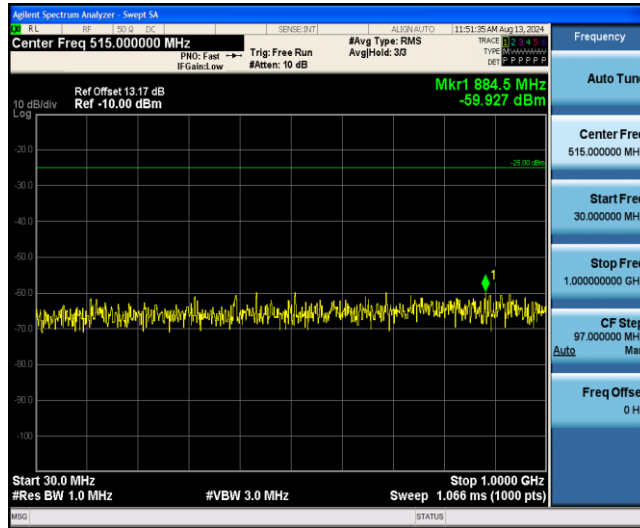

Band38-5MHz-16QAM-38000-1RB#0-Range1:0.009~0.15MHz

Band38-5MHz-16QAM-38000-1RB#0-Range2:0.15~30MHz

Band38-5MHz-16QAM-38000-1RB#0-Range3:30~1000MHz

Band38-5MHz-16QAM-38000-1RB#0-Range4:1000~3000MHz

Band38-5MHz-16QAM-38000-1RB#0-Range5:3000~26500MHz