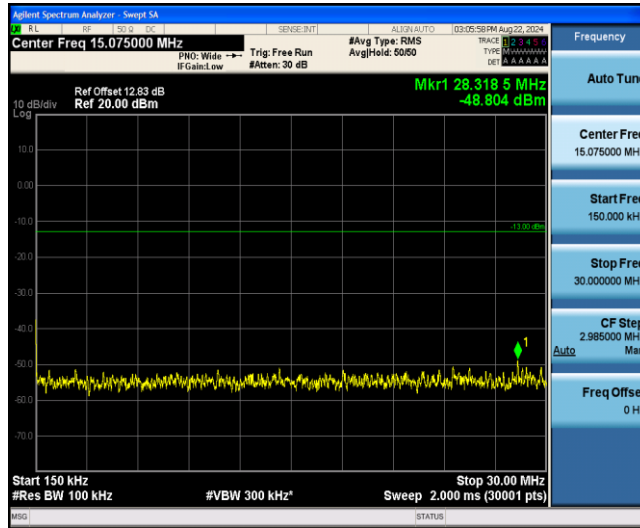

Band26-15MHz-QPSK-26965-1RB#0-Range2:0.15~30MHz

Band26-15MHz-QPSK-26965-1RB#0-Range3:30~1000MHz

Band26-15MHz-QPSK-26965-1RB#0-Range4:1000~10000MHz

Band26-15MHz-16QAM-26865-1RB#0-Range1:0.009~0.15MHz

Band26-15MHz-16QAM-26865-1RB#0-Range2:0.15~30MHz