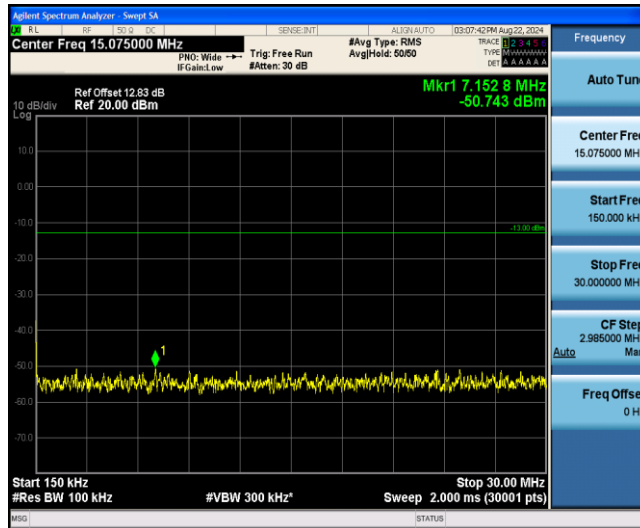

Band26-15MHz-16QAM-26865-1RB#0-Range3:30~1000MHz

Band26-15MHz-16QAM-26865-1RB#0-Range4:1000~10000MHz

Band26-15MHz-16QAM-26915-1RB#0-Range1:0.009~0.15MHz

Band26-15MHz-16QAM-26915-1RB#0-Range2:0.15~30MHz

Band26-15MHz-16QAM-26915-1RB#0-Range3:30~1000MHz