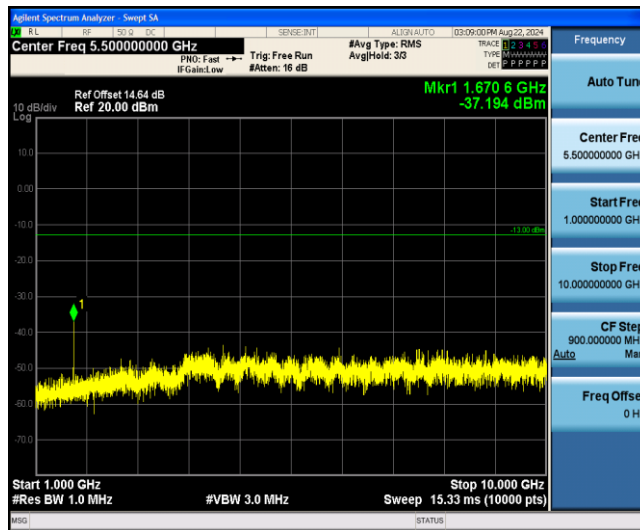

Band26-15MHz-QPSK-26965-1RB#0-Range4:1000~10000MHz

Band26-15MHz-16QAM-26865-1RB#0-Range1:0.009~0.15MHz