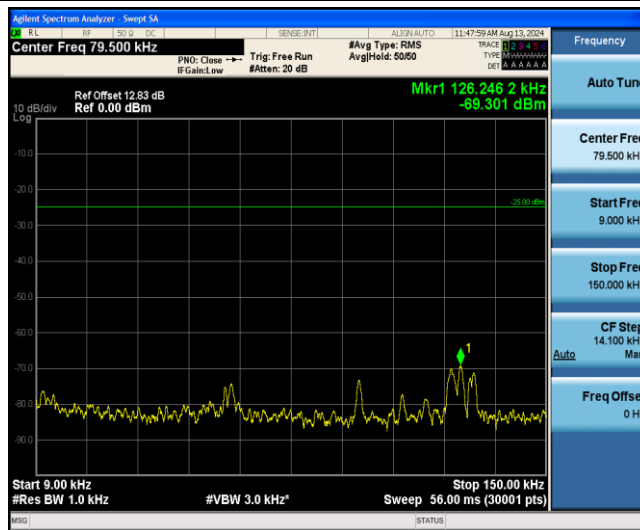

Band38-5MHz-QPSK-37775-1RB#0-Range1:0.009~0.15MHz

Band38-5MHz-QPSK-37775-1RB#0-Range2:0.15~30MHz