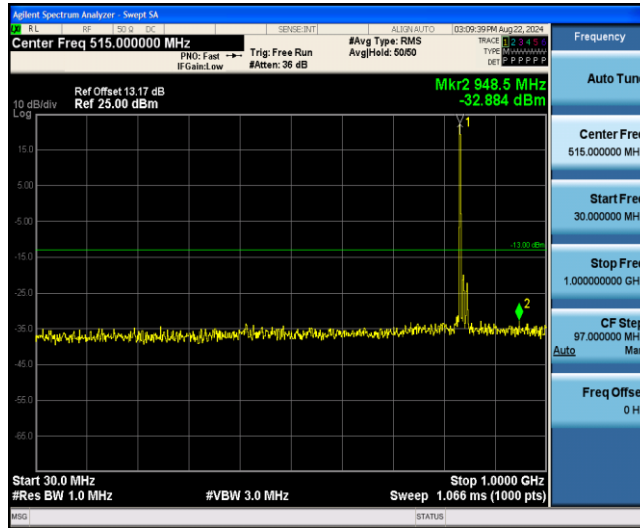

Band26-15MHz-16QAM-26915-1RB#0-Range4:1000~10000MHz

Band26-15MHz-16QAM-26965-1RB#0-Range1:0.009~0.15MHz

Band26-15MHz-16QAM-26965-1RB#0-Range2:0.15~30MHz

Band26-15MHz-16QAM-26965-1RB#0-Range3:30~1000MHz

Band26-15MHz-16QAM-26965-1RB#0-Range4: 1000~10000MHz