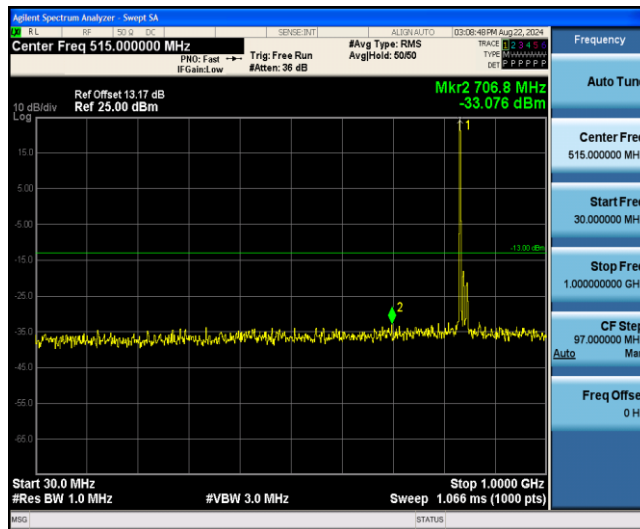

Band26-15MHz-QPSK-26965-1RB#0-Range3:30~1000MHz

Band26-15MHz-QPSK-26965-1RB#0-Range4:1000~10000MHz