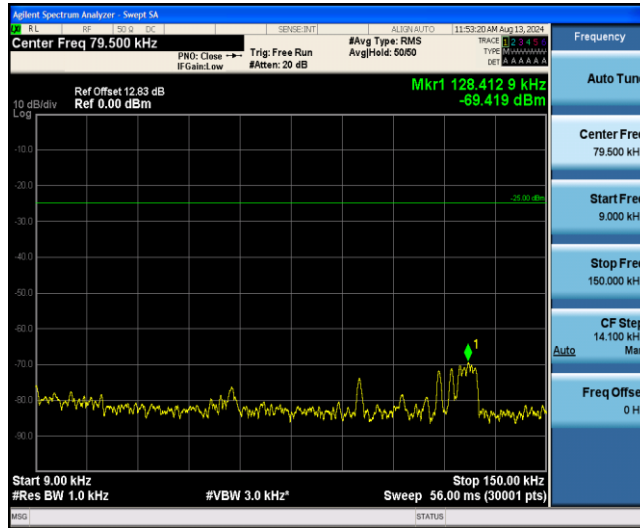

Band38-5MHz-16QAM-38225-1RB#0-Range1:0.009~0.15MHz

Band38-5MHz-16QAM-38225-1RB#0-Range2:0.15~30MHz