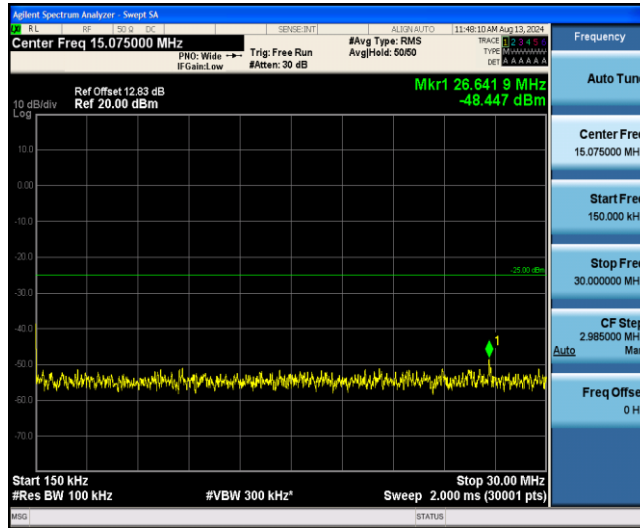

Band38-5MHz-QPSK-37775-1RB#0-Range2:0.15~30MHz

Band38-5MHz-QPSK-37775-1RB#0-Range3:30~1000MHz