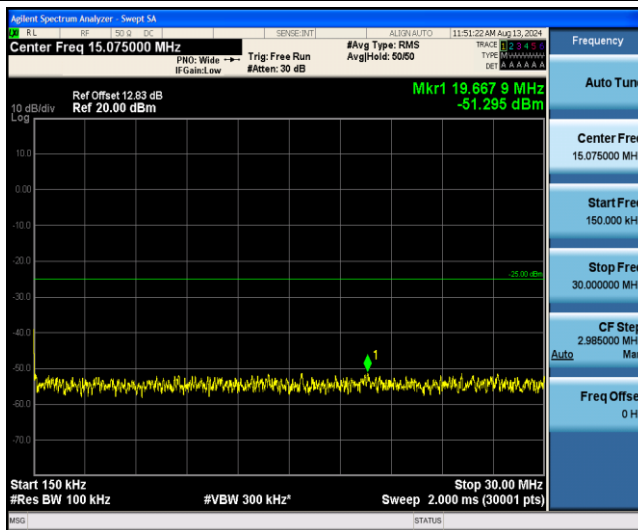

Band38-5MHz-16QAM-38000-1RB#0-Range2:0.15~30MHz

Band38-5MHz-16QAM-38000-1RB#0-Range3:30~1000MHz