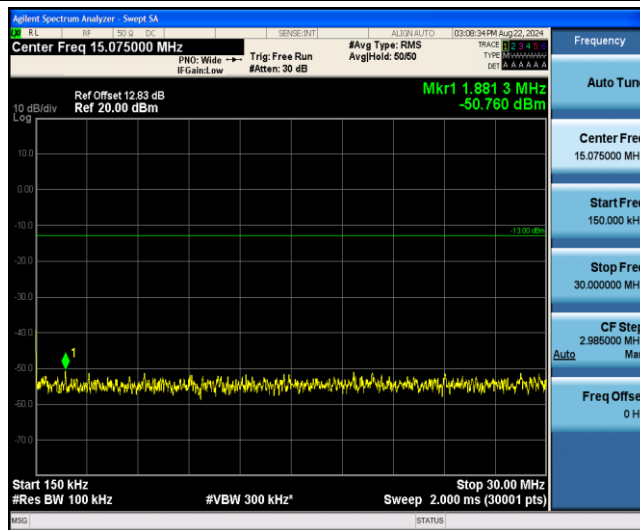

Band26-15MHz-QPSK-26965-1RB#0-Range2:0.15~30MHz

Band26-15MHz-QPSK-26965-1RB#0-Range3:30~1000MHz