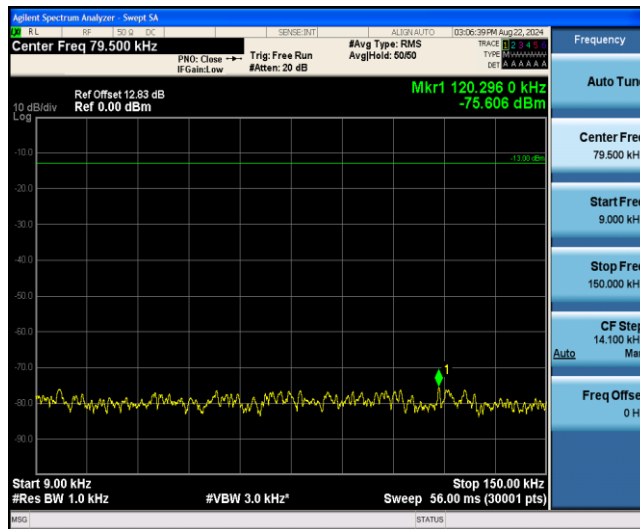

Band26-10MHz-16QAM-26990-1RB#0-Range4:1000~10000MHz

Band26-15MHz-QPSK-26865-1RB#0-Range1:0.009~0.15MHz

Band26-15MHz-QPSK-26865-1RB#0-Range2:0.15~30MHz

Band26-15MHz-QPSK-26865-1RB#0-Range3:30~1000MHz

Band26-15MHz-QPSK-26865-1RB#0-Range4:1000~10000MHz

Band26-15MHz-QPSK-26915-1RB#0-Range1:0.009~0.15MHz

Band26-15MHz-QPSK-26915-1RB#0-Range2:0.15~30MHz

Band26-15MHz-QPSK-26915-1RB#0-Range3:30~1000MHz

Band26-15MHz-QPSK-26915-1RB#0-Range4:1000~10000MHz

Band26-15MHz-QPSK-26965-1RB#0-Range1:0.009~0.15MHz