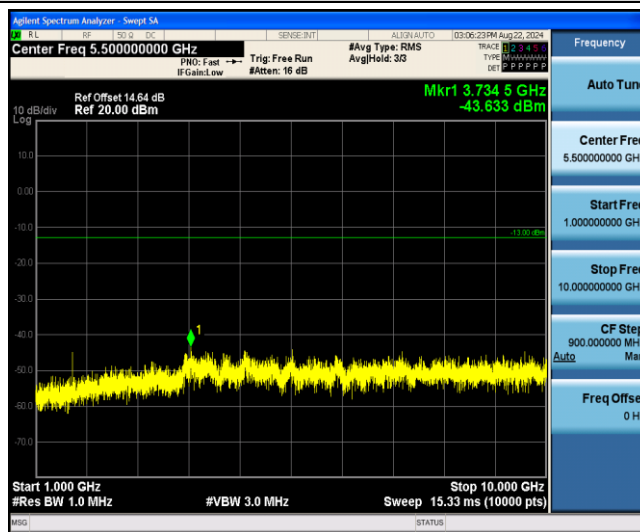

Band26-15MHz-16QAM-26865-1RB#0-Range4:1000~10000MHz

Band26-15MHz-16QAM-26915-1RB#0-Range1:0.009~0.15MHz