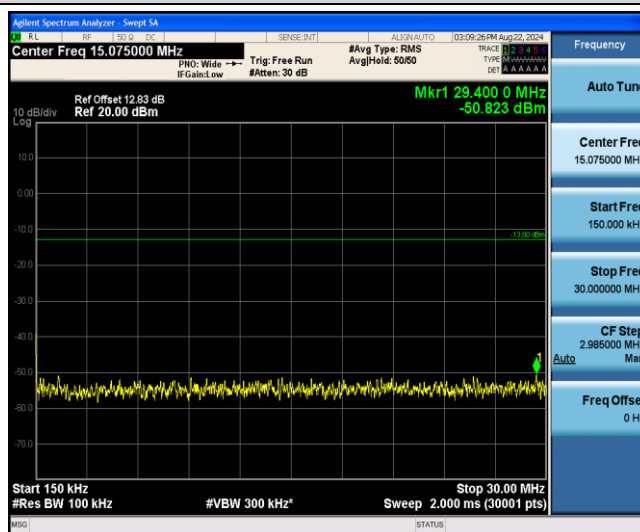

Band26-15MHz-16QAM-26965-1RB#0-Range2:0.15~30MHz

Band26-15MHz-16QAM-26965-1RB#0-Range3:30~1000MHz