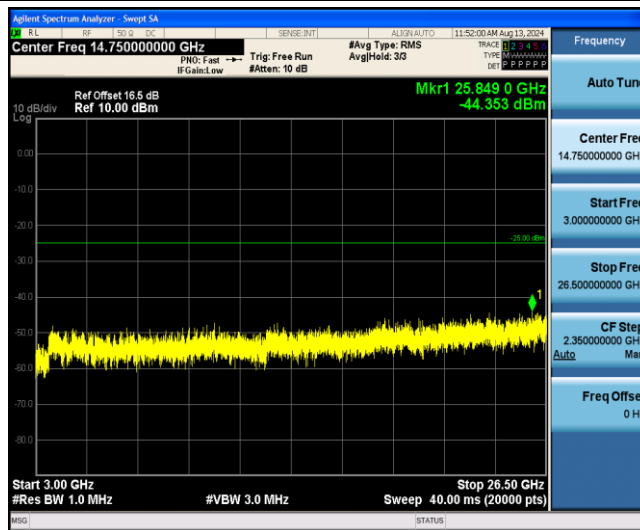

Band38-5MHz-16QAM-38000-1RB#0-Range1:0.009~0.15MHz

Band38-5MHz-16QAM-38000-1RB#0-Range2:0.15~30MHz

Band38-5MHz-16QAM-38000-1RB#0-Range3:30~1000MHz

Band38-5MHz-16QAM-38000-1RB#0-Range4:1000~3000MHz

Band38-5MHz-16QAM-38000-1RB#0-Range5:3000~26500MHz