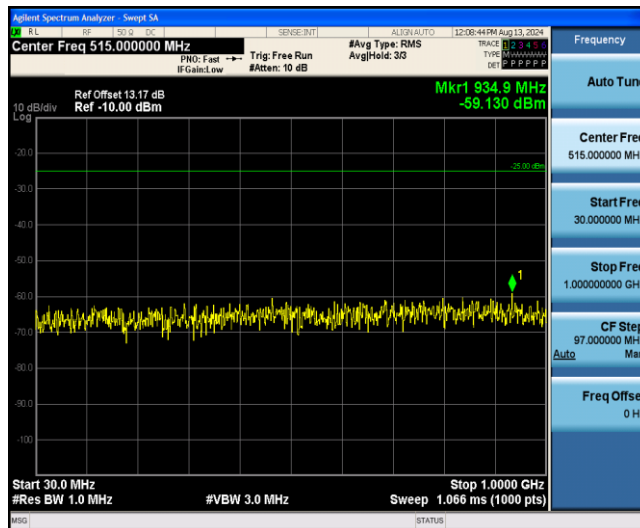

Band38-10MHz-QPSK-37800-1RB#0-Range3:30~1000MHz

Band38-10MHz-QPSK-37800-1RB#0-Range4:1000~3000MHz