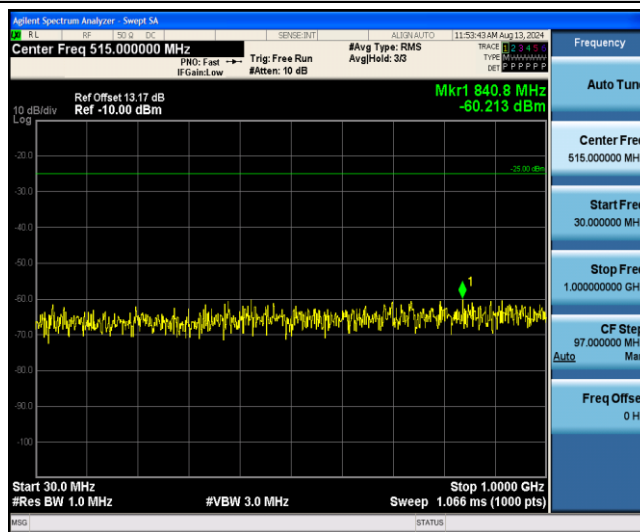

Band38-5MHz-16QAM-38225-1RB#0-Range3:30~1000MHz

Band38-5MHz-16QAM-38225-1RB#0-Range4:1000~3000MHz