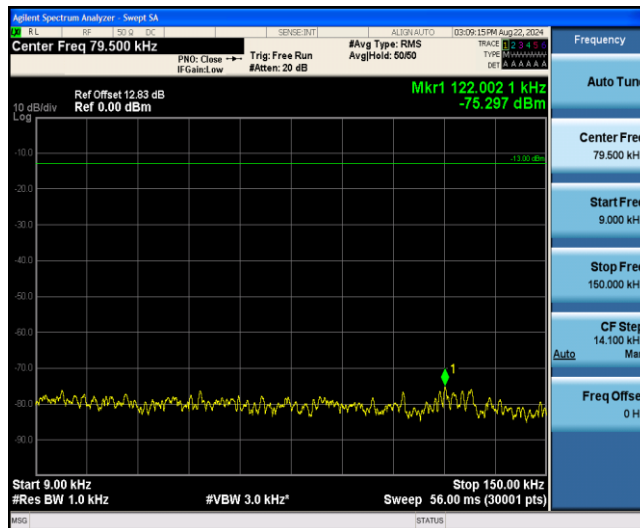

Band26-15MHz-16QAM-26965-1RB#0-Range1:0.009~0.15MHz

Band26-15MHz-16QAM-26965-1RB#0-Range2:0.15~30MHz