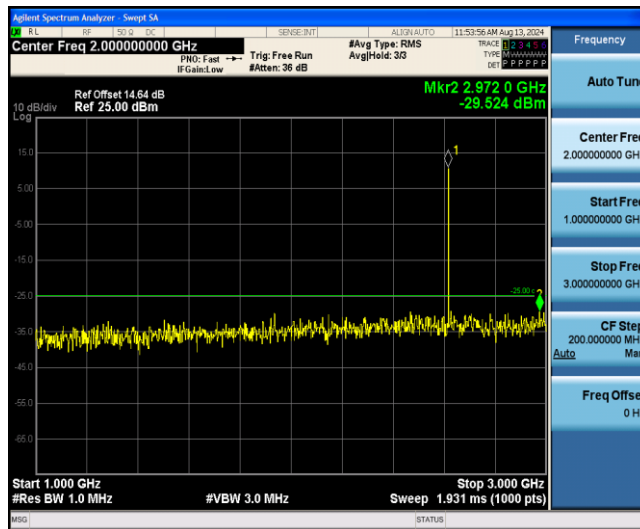

Band38-5MHz-16QAM-38225-1RB#0-Range1:0.009~0.15MHz

Band38-5MHz-16QAM-38225-1RB#0-Range2:0.15~30MHz

Band38-5MHz-16QAM-38225-1RB#0-Range3:30~1000MHz

Band38-5MHz-16QAM-38225-1RB#0-Range4:1000~3000MHz

Band38-5MHz-16QAM-38225-1RB#0-Range5:3000~26500MHz