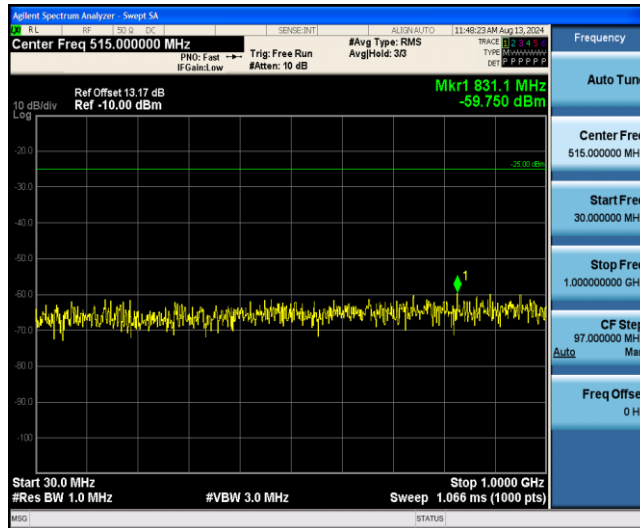

Band38-5MHz-QPSK-37775-1RB#0-Range3:30~1000MHz

Band38-5MHz-QPSK-37775-1RB#0-Range4:1000~3000MHz