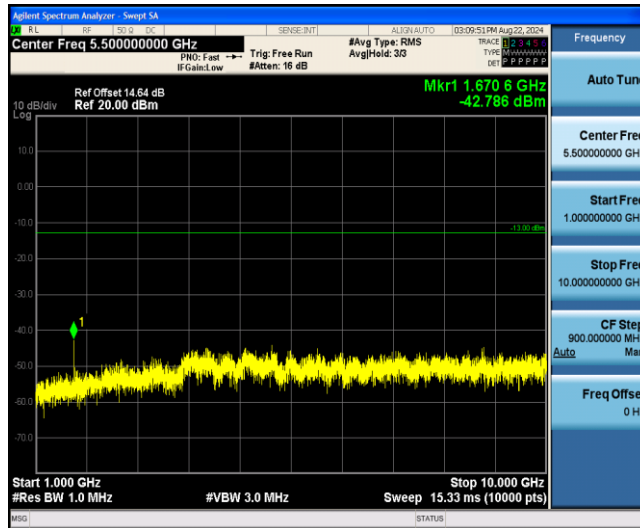

Band26-15MHz-16QAM-26915-1RB#0-Range4:1000~10000MHz

Band26-15MHz-16QAM-26965-1RB#0-Range1:0.009~0.15MHz

Band26-15MHz-16QAM-26965-1RB#0-Range2:0.15~30MHz

Band26-15MHz-16QAM-26965-1RB#0-Range3:30~1000MHz

Band26-15MHz-16QAM-26965-1RB#0-Range4: 1000~10000MHz