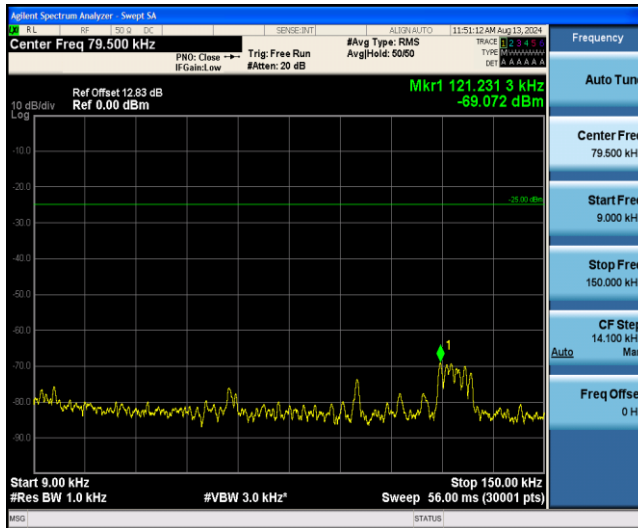

Band38-5MHz-16QAM-38000-1RB#0-Range1:0.009~0.15MHz

Band38-5MHz-16QAM-38000-1RB#0-Range2:0.15~30MHz