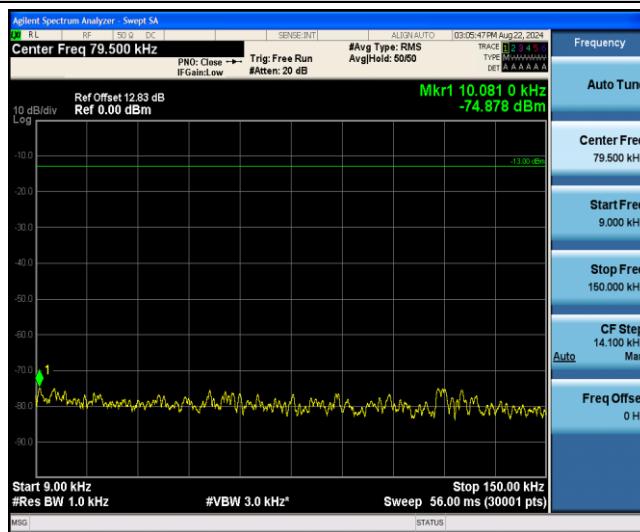

Band26-15MHz-QPSK-26965-1RB#0-Range2:0.15~30MHz

Band26-15MHz-QPSK-26965-1RB#0-Range3:30~1000MHz

Band26-15MHz-QPSK-26965-1RB#0-Range4:1000~10000MHz

Band26-15MHz-16QAM-26865-1RB#0-Range1:0.009~0.15MHz

Band26-15MHz-16QAM-26865-1RB#0-Range2:0.15~30MHz