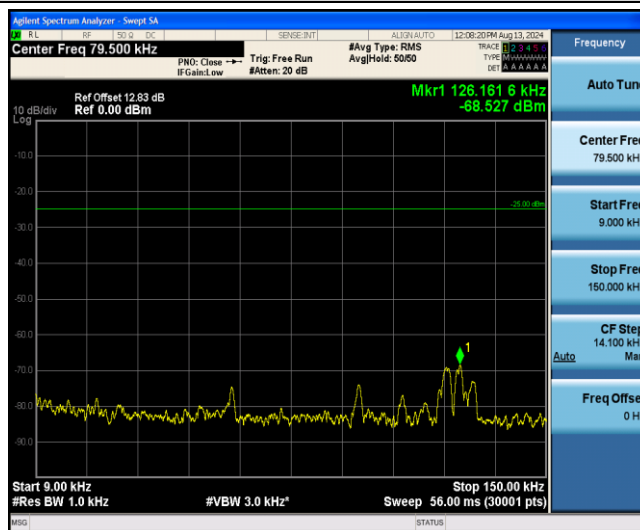

Band38-10MHz-QPSK-37800-1RB#0-Range1:0.009~0.15MHz

Band38-10MHz-QPSK-37800-1RB#0-Range2:0.15~30MHz