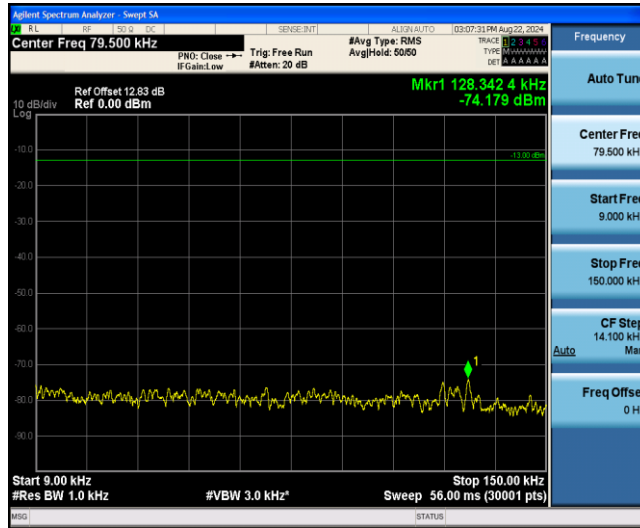

Band26-15MHz-16QAM-26915-1RB#0-Range1:0.009~0.15MHz

Band26-15MHz-16QAM-26915-1RB#0-Range2:0.15~30MHz