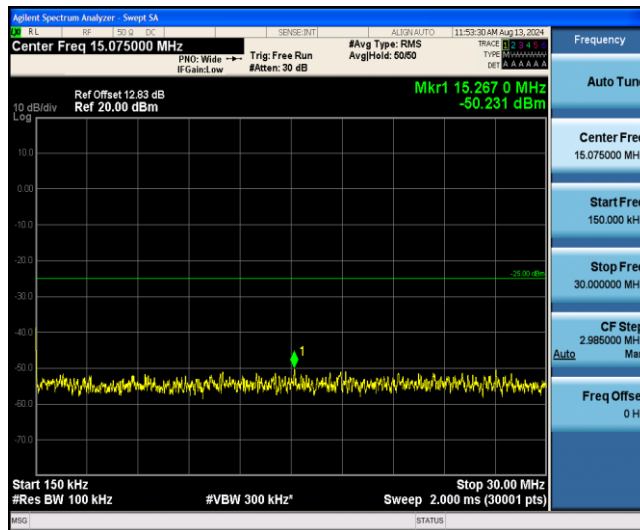

Band38-5MHz-16QAM-38225-1RB#0-Range2:0.15~30MHz

Band38-5MHz-16QAM-38225-1RB#0-Range3:30~1000MHz