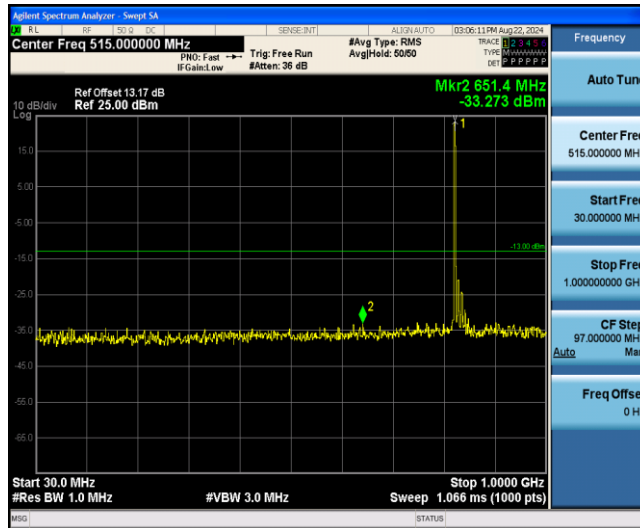

Band26-15MHz-16QAM-26865-1RB#0-Range3:30~1000MHz

Band26-15MHz-16QAM-26865-1RB#0-Range4:1000~10000MHz