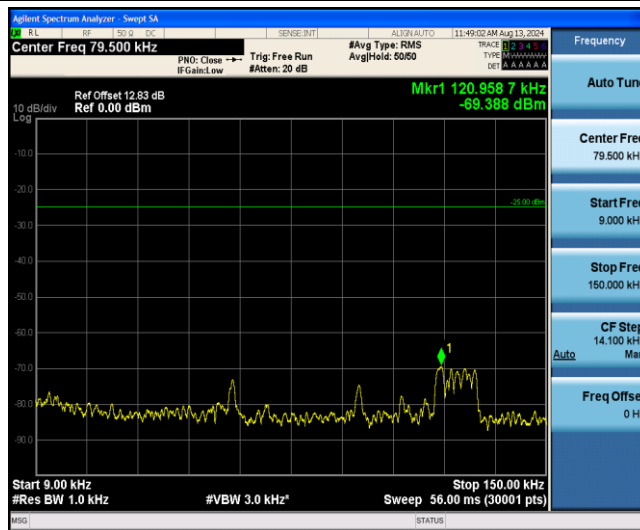

Band38-5MHz-16QAM-37775-1RB#0-Range1:0.009~0.15MHz

Band38-5MHz-16QAM-37775-1RB#0-Range2:0.15~30MHz