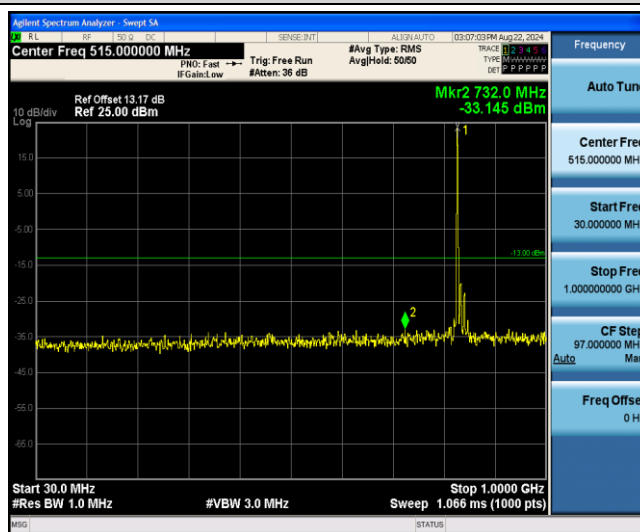

Band26-15MHz-QPSK-26915-1RB#0-Range3:30~1000MHz

Band26-15MHz-QPSK-26915-1RB#0-Range4:1000~10000MHz