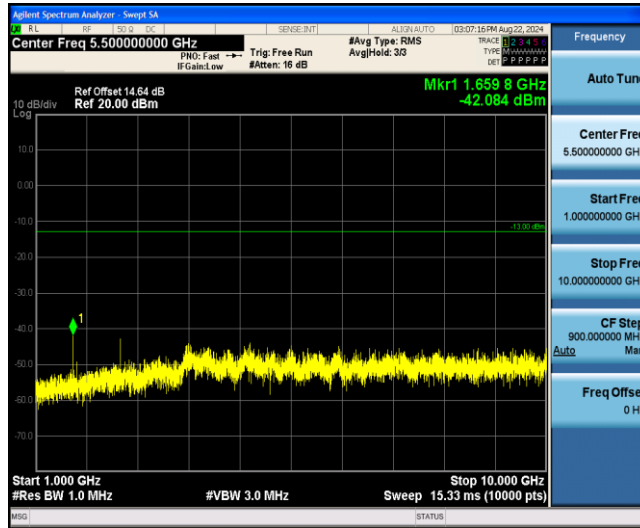

Band26-15MHz-QPSK-26915-1RB#0-Range1:0.009~0.15MHz

Band26-15MHz-QPSK-26915-1RB#0-Range2:0.15~30MHz

Band26-15MHz-QPSK-26915-1RB#0-Range3:30~1000MHz

Band26-15MHz-QPSK-26915-1RB#0-Range4:1000~10000MHz

Band26-15MHz-QPSK-26965-1RB#0-Range1:0.009~0.15MHz