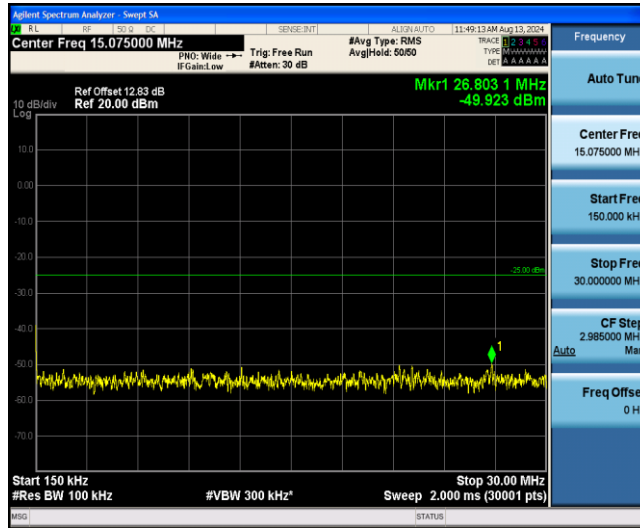

Band38-5MHz-16QAM-37775-1RB#0-Range2:0.15~30MHz

Band38-5MHz-16QAM-37775-1RB#0-Range3:30~1000MHz