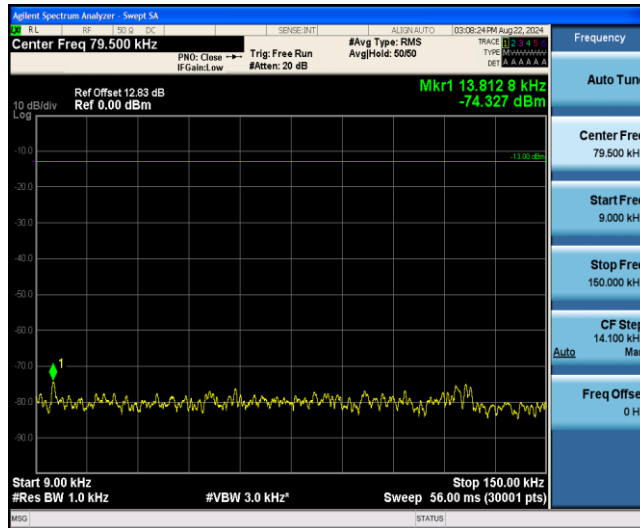

Band26-15MHz-QPSK-26915-1RB#0-Range1:0.009~0.15MHz

Band26-15MHz-QPSK-26915-1RB#0-Range2:0.15~30MHz

Band26-15MHz-QPSK-26915-1RB#0-Range3:30~1000MHz

Band26-15MHz-QPSK-26915-1RB#0-Range4:1000~10000MHz

Band26-15MHz-QPSK-26965-1RB#0-Range1:0.009~0.15MHz