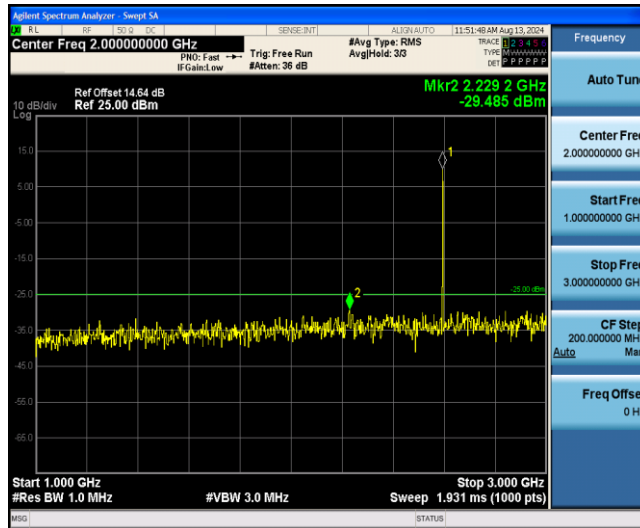

Band38-5MHz-16QAM-38000-1RB#0-Range1:0.009~0.15MHz

Band38-5MHz-16QAM-38000-1RB#0-Range2:0.15~30MHz

Band38-5MHz-16QAM-38000-1RB#0-Range3:30~1000MHz

Band38-5MHz-16QAM-38000-1RB#0-Range4:1000~3000MHz

Band38-5MHz-16QAM-38000-1RB#0-Range5:3000~26500MHz