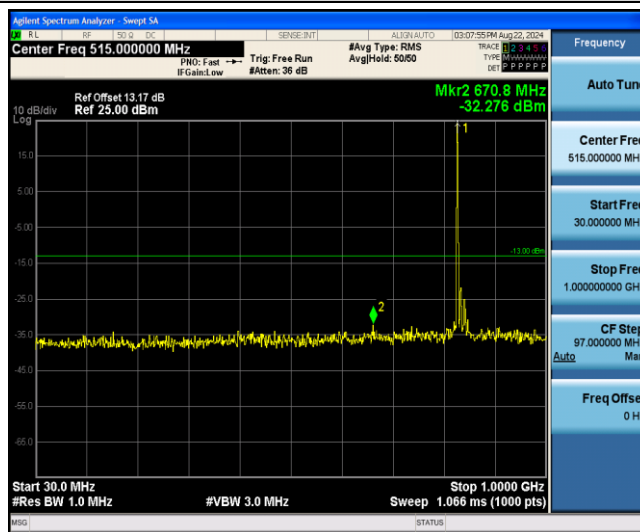

Band26-15MHz-16QAM-26865-1RB#0-Range3:30~1000MHz

Band26-15MHz-16QAM-26865-1RB#0-Range4:1000~10000MHz

Band26-15MHz-16QAM-26915-1RB#0-Range1:0.009~0.15MHz

Band26-15MHz-16QAM-26915-1RB#0-Range2:0.15~30MHz

Band26-15MHz-16QAM-26915-1RB#0-Range3:30~1000MHz