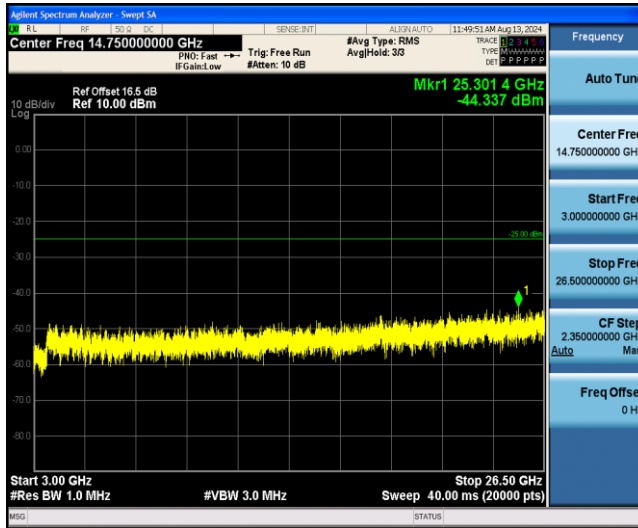

Band38-5MHz-16QAM-37775-1RB#0-Range1:0.009~0.15MHz

Band38-5MHz-16QAM-37775-1RB#0-Range2:0.15~30MHz

Band38-5MHz-16QAM-37775-1RB#0-Range3:30~1000MHz

Band38-5MHz-16QAM-37775-1RB#0-Range4:1000~3000MHz

Band38-5MHz-16QAM-37775-1RB#0-Range5:3000~26500MHz