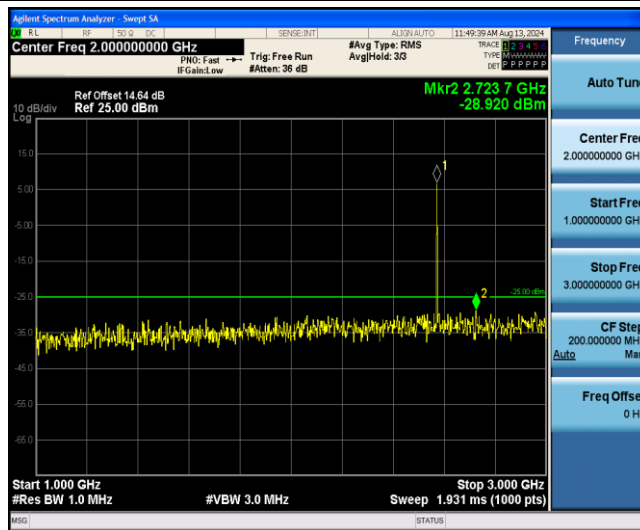

Band38-5MHz-16QAM-37775-1RB#0-Range1:0.009~0.15MHz

Band38-5MHz-16QAM-37775-1RB#0-Range2:0.15~30MHz

Band38-5MHz-16QAM-37775-1RB#0-Range3:30~1000MHz

Band38-5MHz-16QAM-37775-1RB#0-Range4:1000~3000MHz

Band38-5MHz-16QAM-37775-1RB#0-Range5:3000~26500MHz