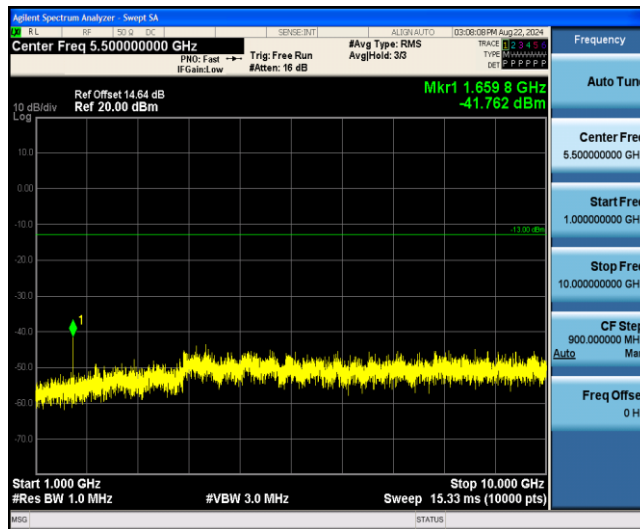

Band26-15MHz-16QAM-26915-1RB#0-Range4:1000~10000MHz

Band26-15MHz-16QAM-26965-1RB#0-Range1:0.009~0.15MHz