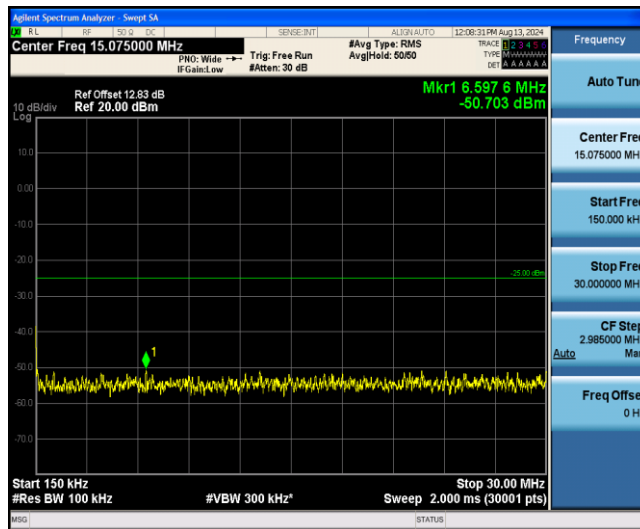

Band38-10MHz-QPSK-37800-1RB#0-Range2:0.15~30MHz

Band38-10MHz-QPSK-37800-1RB#0-Range3:30~1000MHz