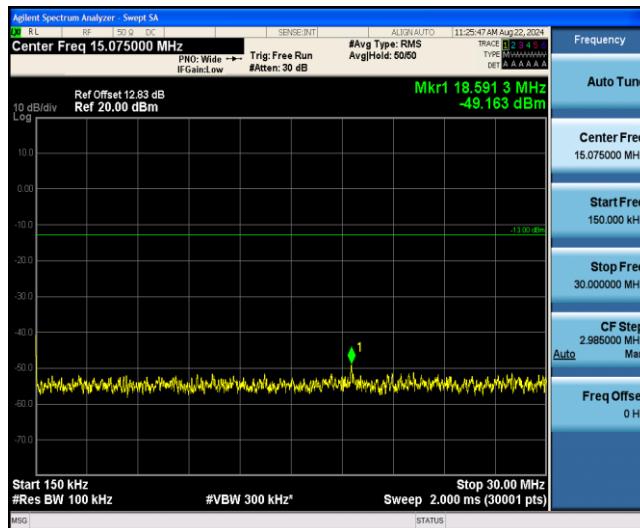

Band26-1.4MHz-16QAM-26797-1RB#0-Range3:30~1000MHz

Band26-1.4MHz-16QAM-26797-1RB#0-Range4:1000~10000MHz

Band26-1.4MHz-16QAM-26915-1RB#0-Range1:0.009~0.15MHz

Band26-1.4MHz-16QAM-26915-1RB#0-Range2:0.15~30MHz