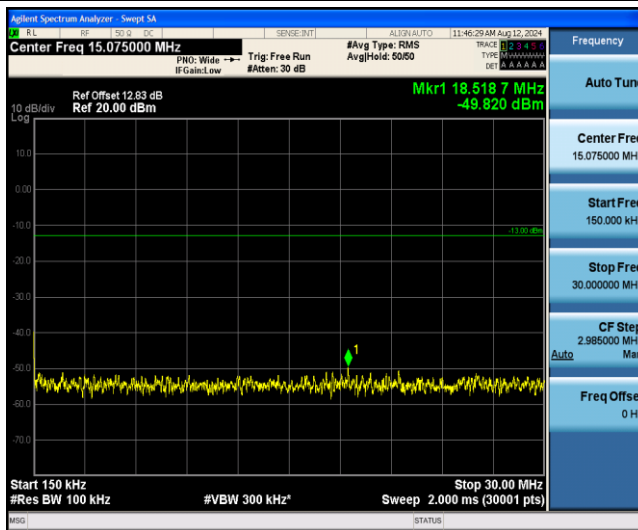

Band26-5MHz-16QAM-26740-1RB#0-Range2:0.15~30MHz

Band26-5MHz-16QAM-26740-1RB#0-Range3:30~1000MHz