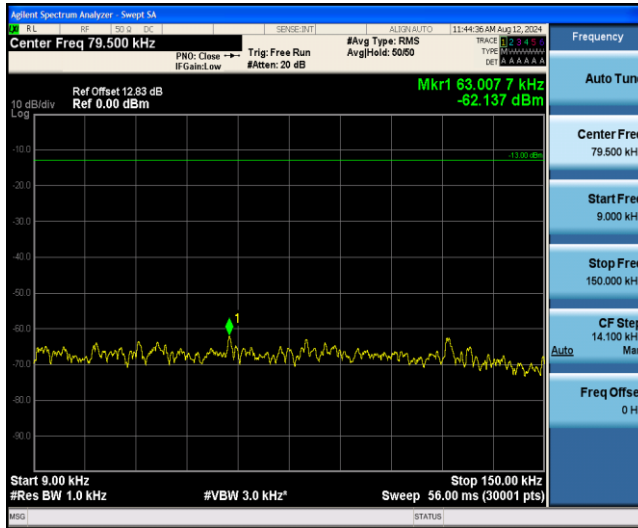

Band26-5MHz-16QAM-26715-1RB#0-Range1:0.009~0.15MHz

Band26-5MHz-16QAM-26715-1RB#0-Range2:0.15~30MHz