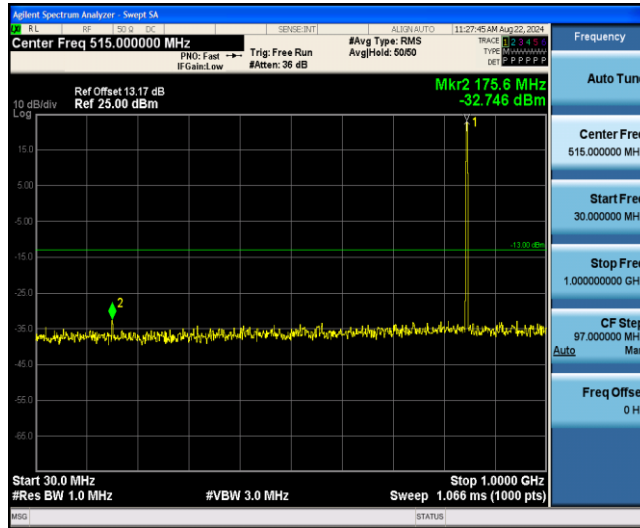

Band26-1.4MHz-16QAM-27033-1RB#0-Range3:30~1000MHz

Band26-1.4MHz-16QAM-27033-1RB#0-Range4:1000~10000MHz