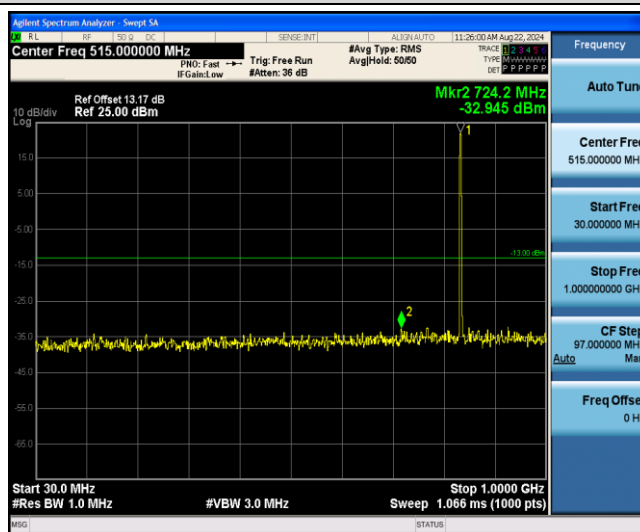

Band26-1.4MHz-16QAM-26915-1RB#0-Range3:30~1000MHz

Band26-1.4MHz-16QAM-26915-1RB#0-Range4:1000~10000MHz