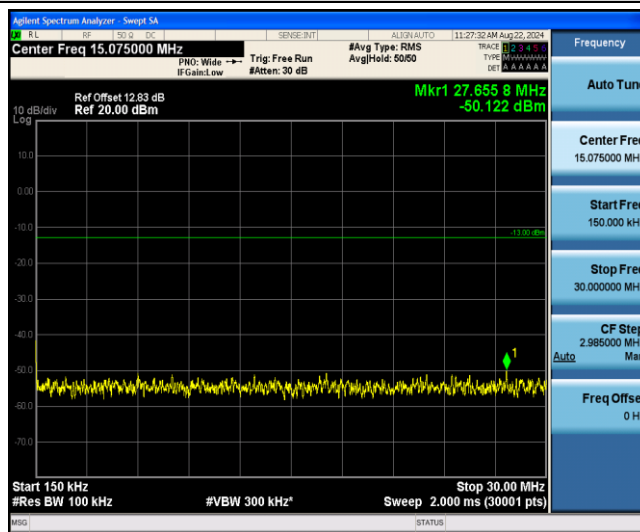

Band26-1.4MHz-16QAM-26915-1RB#0-Range3:30~1000MHz

Band26-1.4MHz-16QAM-26915-1RB#0-Range4:1000~10000MHz

Band26-1.4MHz-16QAM-27033-1RB#0-Range1:0.009~0.15MHz

Band26-1.4MHz-16QAM-27033-1RB#0-Range2:0.15~30MHz