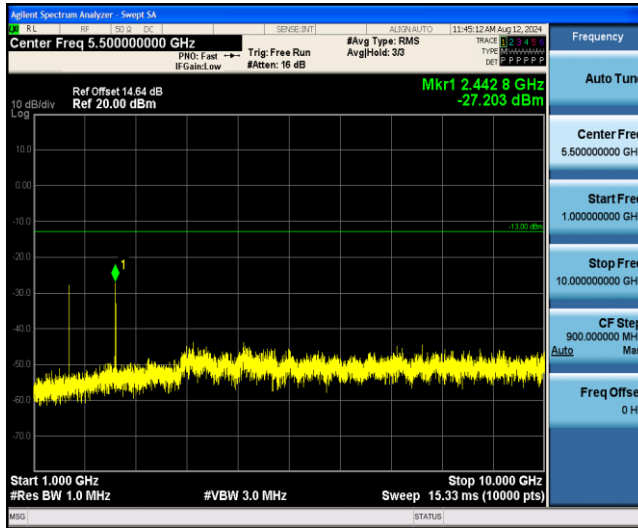

Band26-5MHz-16QAM-26715-1RB#0-Range1:0.009~0.15MHz

Band26-5MHz-16QAM-26715-1RB#0-Range2:0.15~30MHz

Band26-5MHz-16QAM-26715-1RB#0-Range3:30~1000MHz

Band26-5MHz-16QAM-26715-1RB#0-Range4:1000~10000MHz

Band26-5MHz-16QAM-26740-1RB#0-Range1:0.009~0.15MHz