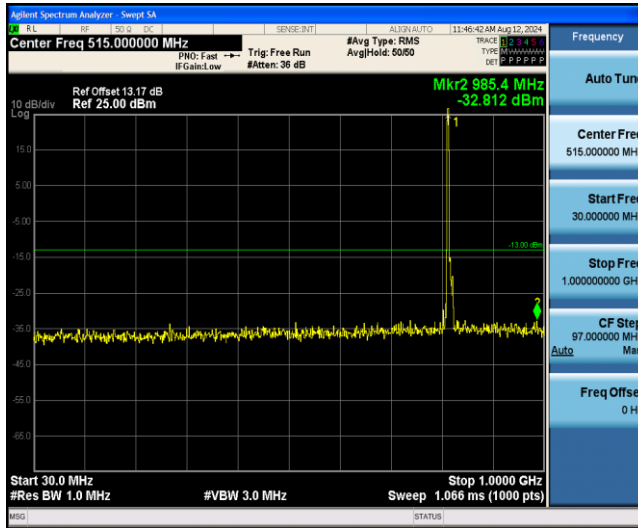

Band26-5MHz-16QAM-26740-1RB#0-Range3:30~1000MHz

Band26-5MHz-16QAM-26740-1RB#0-Range4:1000~10000MHz