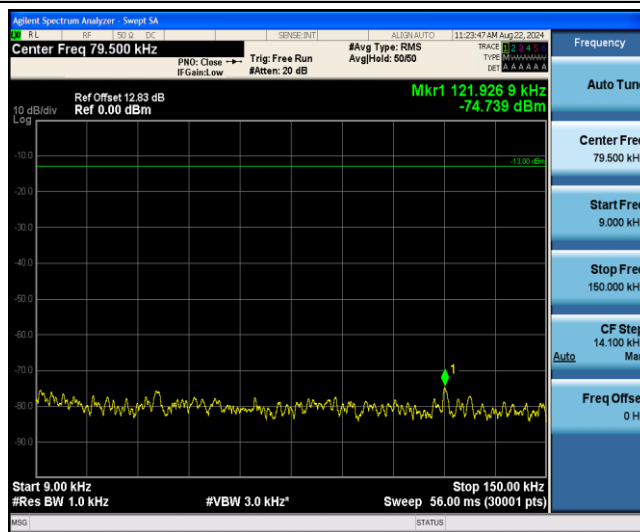

Band26-1.4MHz-16QAM-26797-1RB#0-Range1:0.009~0.15MHz

Band26-1.4MHz-16QAM-26797-1RB#0-Range2:0.15~30MHz