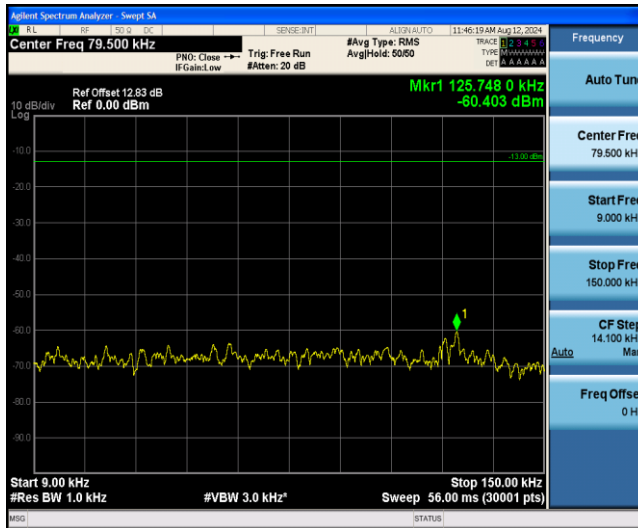

Band26-5MHz-16QAM-26715-1RB#0-Range1:0.009~0.15MHz

Band26-5MHz-16QAM-26715-1RB#0-Range2:0.15~30MHz

Band26-5MHz-16QAM-26715-1RB#0-Range3:30~1000MHz

Band26-5MHz-16QAM-26715-1RB#0-Range4:1000~10000MHz

Band26-5MHz-16QAM-26740-1RB#0-Range1:0.009~0.15MHz