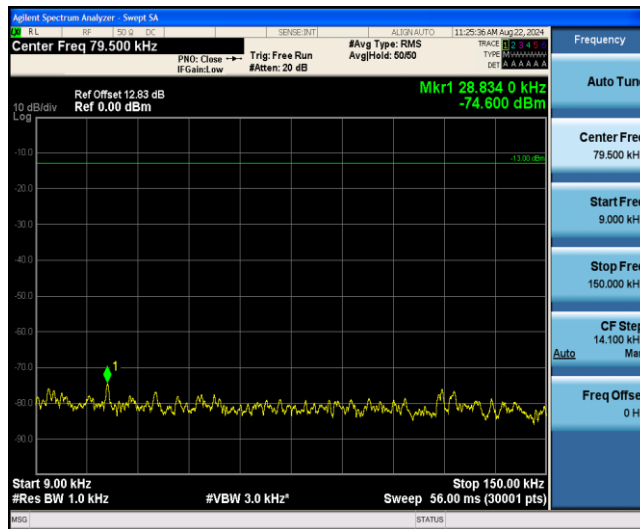

Band26-1.4MHz-16QAM-26915-1RB#0-Range1:0.009~0.15MHz

Band26-1.4MHz-16QAM-26915-1RB#0-Range2:0.15~30MHz