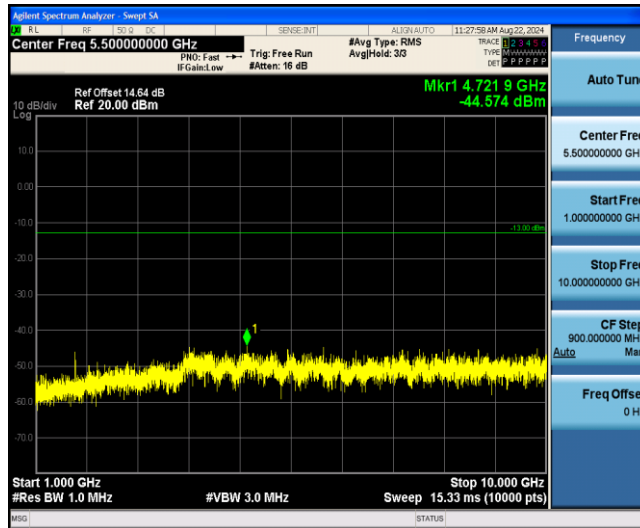

Band26-1.4MHz-16QAM-27033-1RB#0-Range4:1000~10000MHz

Band26-3MHz-QPSK-26805-1RB#0-Range1:0.009~0.15MHz