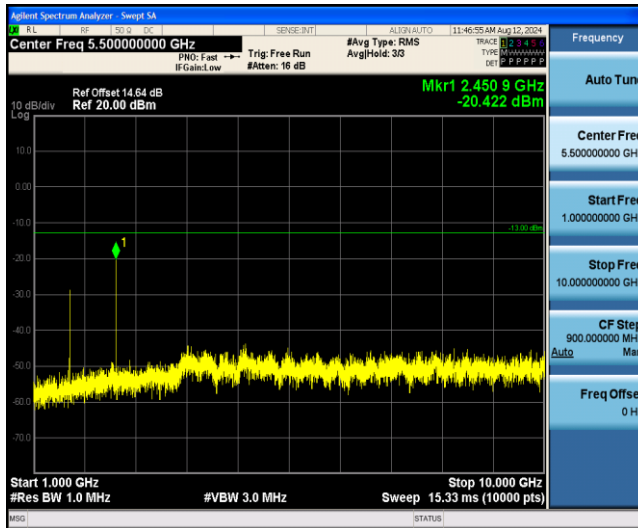

Band26-5MHz-16QAM-26740-1RB#0-Range4:1000~10000MHz

Band26-5MHz-16QAM-26765-1RB#0-Range1:0.009~0.15MHz