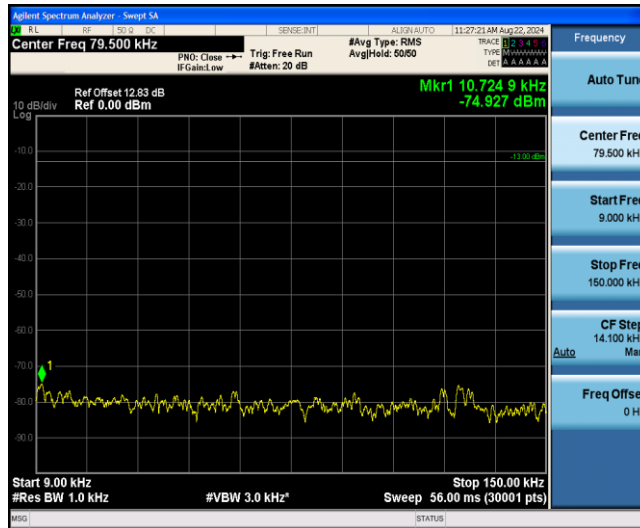

Band26-1.4MHz-16QAM-27033-1RB#0-Range1:0.009~0.15MHz

Band26-1.4MHz-16QAM-27033-1RB#0-Range2:0.15~30MHz