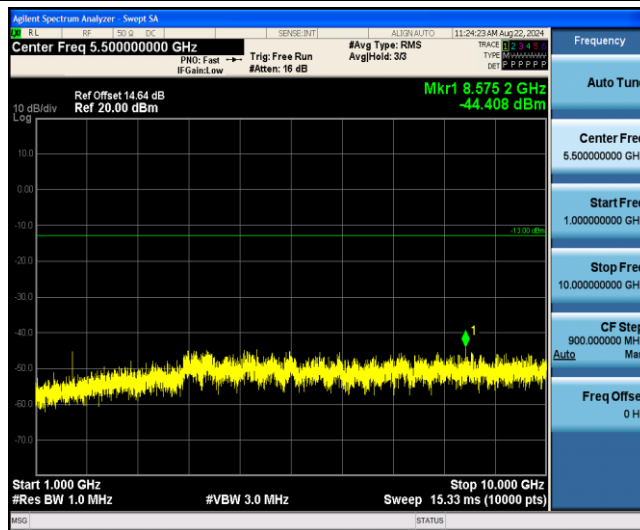

Band26-1.4MHz-16QAM-26797-1RB#0-Range4:1000~10000MHz

Band26-1.4MHz-16QAM-26915-1RB#0-Range1:0.009~0.15MHz