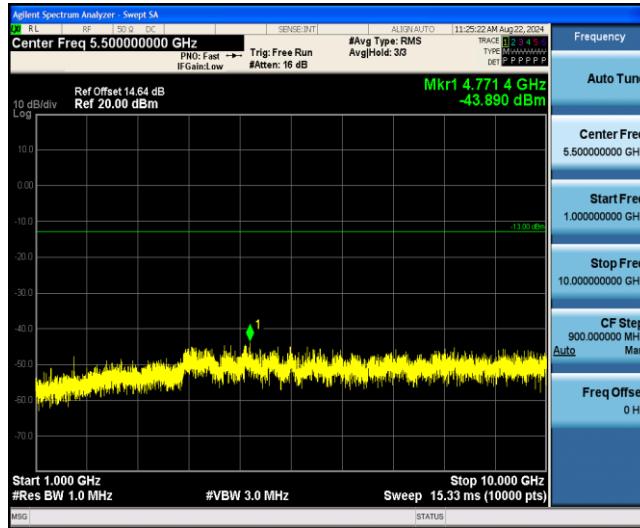

Band26-1.4MHz-QPSK-26915-1RB#0-Range4:1000~10000MHz

Band26-1.4MHz-QPSK-27033-1RB#0-Range1:0.009~0.15MHz