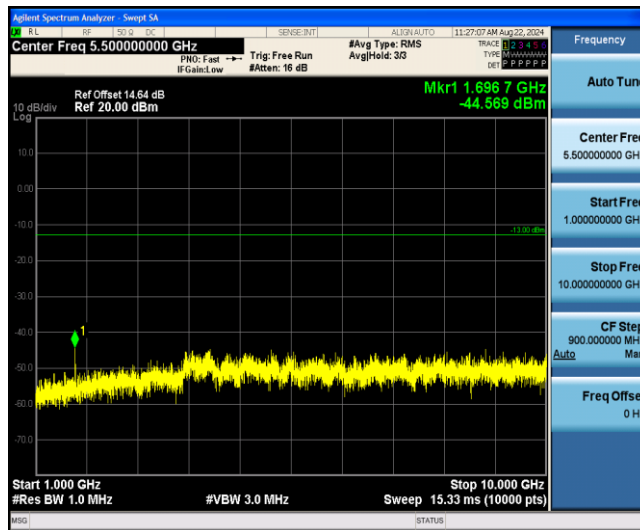

Band26-1.4MHz-QPSK-27033-1RB#0-Range4:1000~10000MHz

Band26-1.4MHz-16QAM-26797-1RB#0-Range1:0.009~0.15MHz