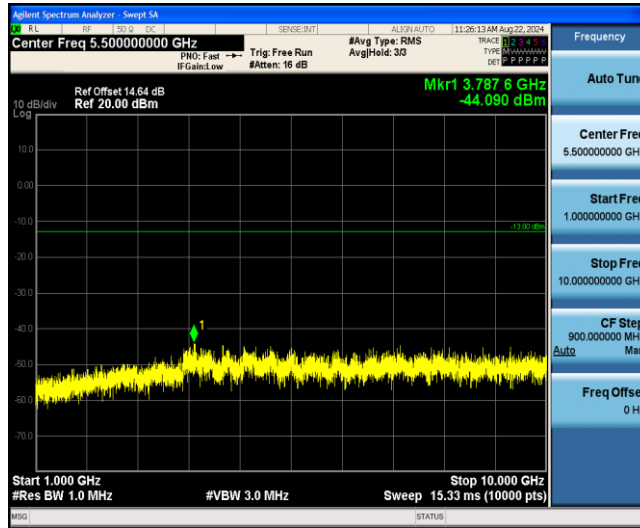

Band26-1.4MHz-16QAM-26915-1RB#0-Range4:1000~10000MHz

Band26-1.4MHz-16QAM-27033-1RB#0-Range1:0.009~0.15MHz