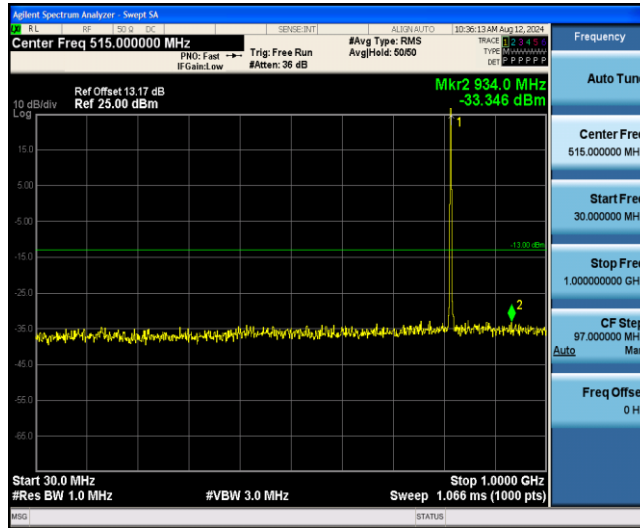

Band26-1.4MHz-16QAM-26740-1RB#0-Range3:30~1000MHz

Band26-1.4MHz-16QAM-26740-1RB#0-Range4:1000~10000MHz