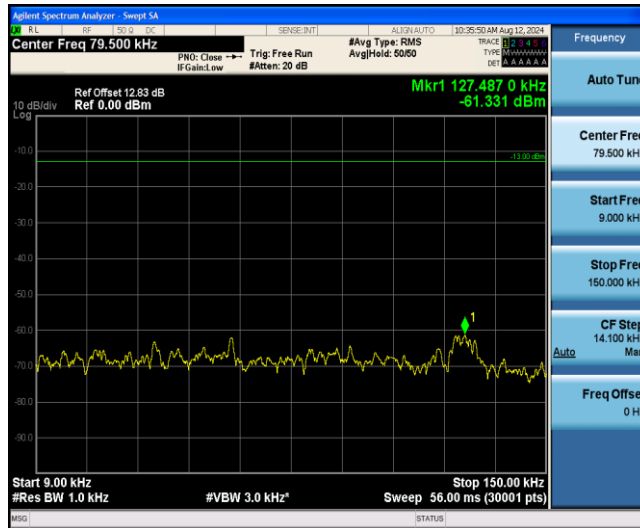

Band26-1.4MHz-16QAM-26740-1RB#0-Range1:0.009~0.15MHz

Band26-1.4MHz-16QAM-26740-1RB#0-Range2:0.15~30MHz