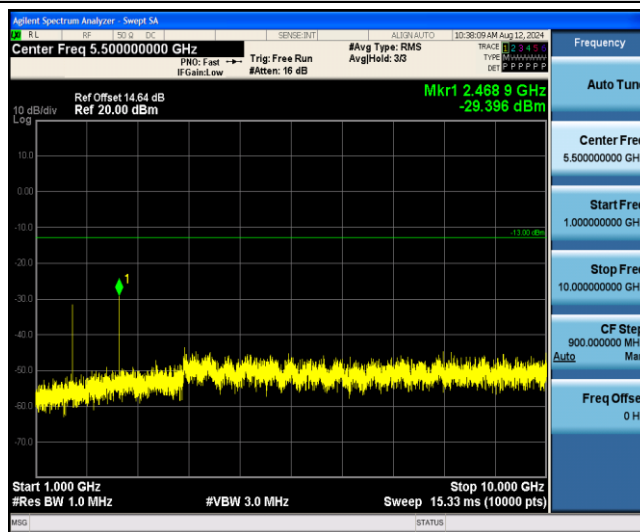

Band26-1.4MHz-16QAM-26783-1RB#0-Range4:1000~10000MHz

Band26-3MHz-QPSK-26705-1RB#0-Range1:0.009~0.15MHz