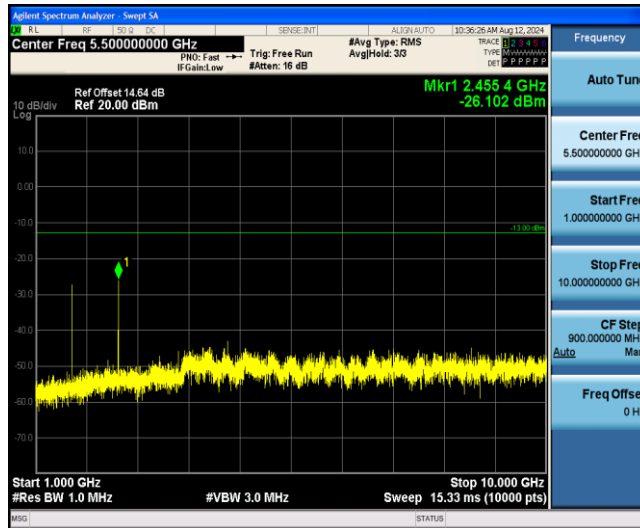

Band26-1.4MHz-16QAM-26740-1RB#0-Range4:1000~10000MHz

Band26-1.4MHz-16QAM-26783-1RB#0-Range1:0.009~0.15MHz