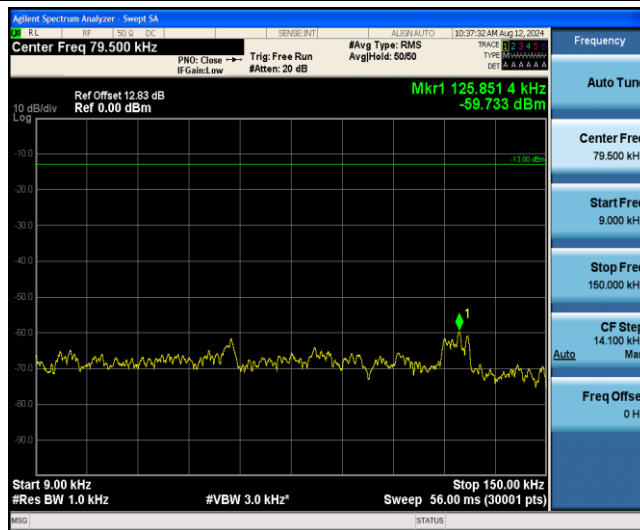

Band26-1.4MHz-16QAM-26740-1RB#0-Range3:30~1000MHz

Band26-1.4MHz-16QAM-26740-1RB#0-Range4:1000~10000MHz

Band26-1.4MHz-16QAM-26783-1RB#0-Range1:0.009~0.15MHz

Band26-1.4MHz-16QAM-26783-1RB#0-Range2:0.15~30MHz