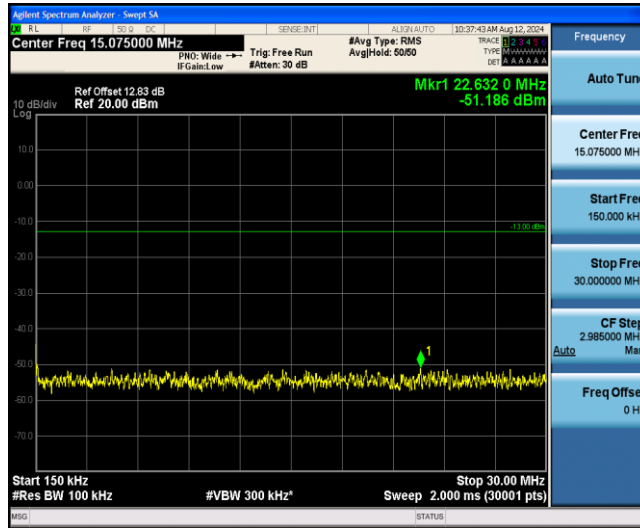

Band26-1.4MHz-16QAM-26740-1RB#0-Range3:30~1000MHz

Band26-1.4MHz-16QAM-26740-1RB#0-Range4:1000~10000MHz

Band26-1.4MHz-16QAM-26783-1RB#0-Range1:0.009~0.15MHz

Band26-1.4MHz-16QAM-26783-1RB#0-Range2:0.15~30MHz