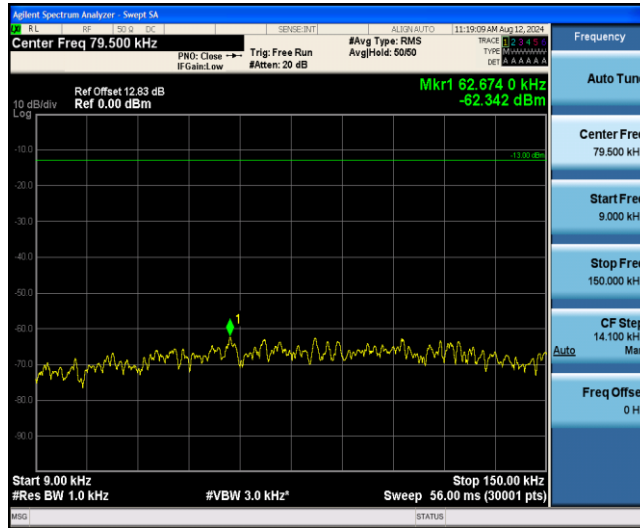

Band26-3MHz-QPSK-26705-1RB#0-Range1:0.009~0.15MHz

Band26-3MHz-QPSK-26705-1RB#0-Range2:0.15~30MHz