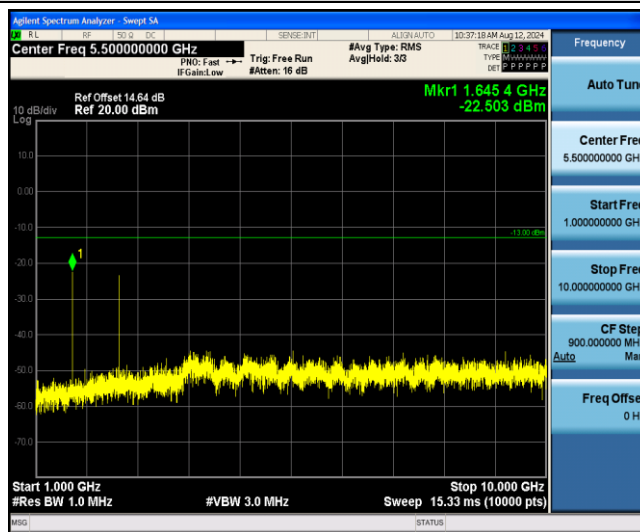

Band26-1.4MHz-QPSK-26783-1RB#0-Range4:1000~10000MHz

Band26-1.4MHz-16QAM-26697-1RB#0-Range1:0.009~0.15MHz