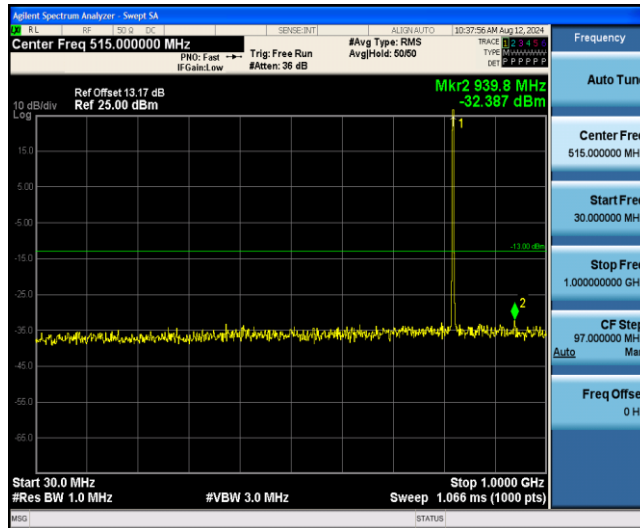

Band26-1.4MHz-16QAM-26783-1RB#0-Range3:30~1000MHz

Band26-1.4MHz-16QAM-26783-1RB#0-Range4:1000~10000MHz