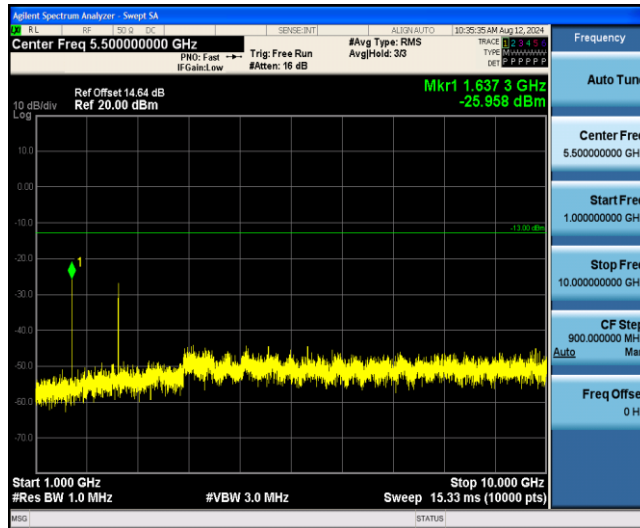

Band26-1.4MHz-QPSK-26740-1RB#0-Range4:1000~10000MHz

Band26-1.4MHz-QPSK-26783-1RB#0-Range1:0.009~0.15MHz