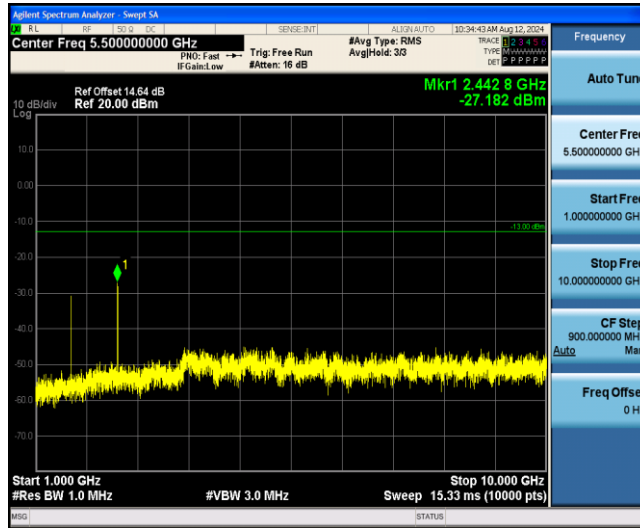

Band26-1.4MHz-16QAM-26697-1RB#0-Range4:1000~10000MHz

Band26-1.4MHz-16QAM-26740-1RB#0-Range1:0.009~0.15MHz