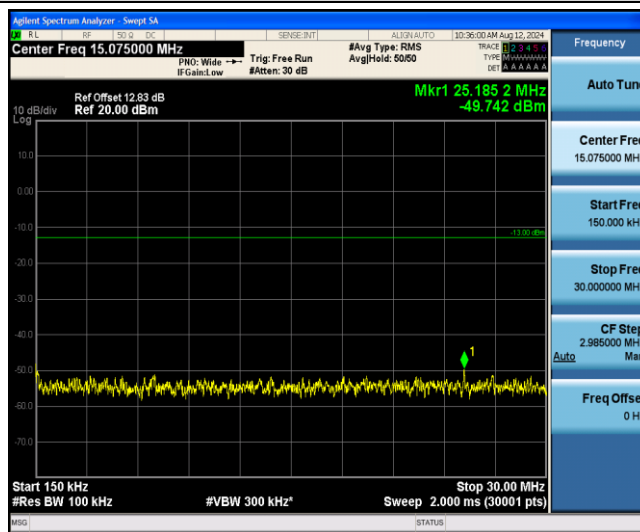

Band26-1.4MHz-16QAM-26697-1RB#0-Range3:30~1000MHz

Band26-1.4MHz-16QAM-26697-1RB#0-Range4:1000~10000MHz

Band26-1.4MHz-16QAM-26740-1RB#0-Range1:0.009~0.15MHz

Band26-1.4MHz-16QAM-26740-1RB#0-Range2:0.15~30MHz