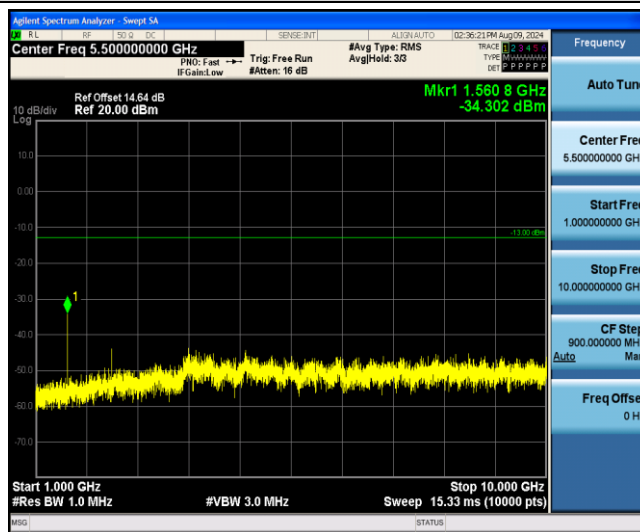

Band13-5MHz-16QAM-23230-1RB#0-Range4:1000~10000MHz

Band13-5MHz-16QAM-23255-1RB#0-Range1:0.009~0.15MHz