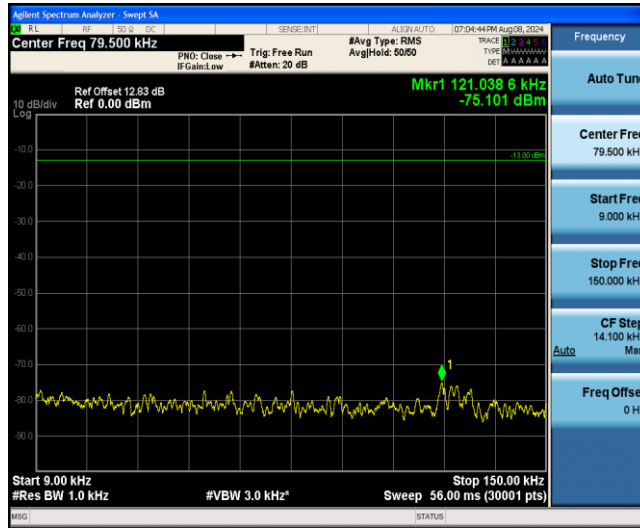

Band12-10MHz-16QAM-23095-1RB#0-Range1:0.009~0.15MHz

Band12-10MHz-16QAM-23095-1RB#0-Range2:0.15~30MHz

Band12-10MHz-16QAM-23095-1RB#0-Range3:30~1000MHz

Band12-10MHz-16QAM-23095-1RB#0-Range4:1000~10000MHz

Band12-10MHz-16QAM-23130-1RB#0-Range1:0.009~0.15MHz