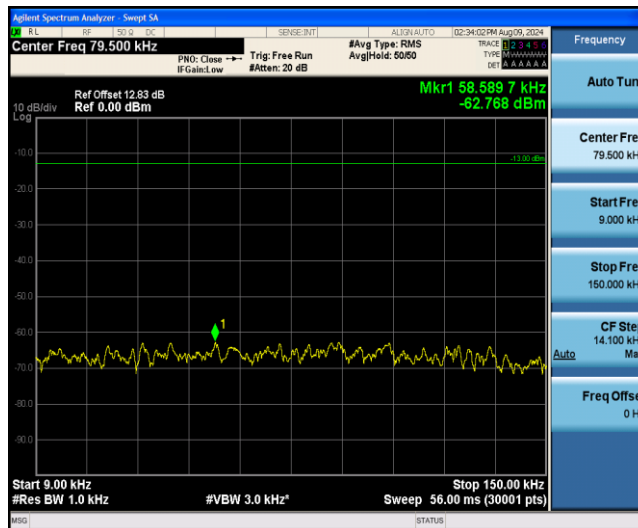

Band13-5MHz-16QAM-23205-1RB#0-Range1:0.009~0.15MHz

Band13-5MHz-16QAM-23205-1RB#0-Range2:0.15~30MHz