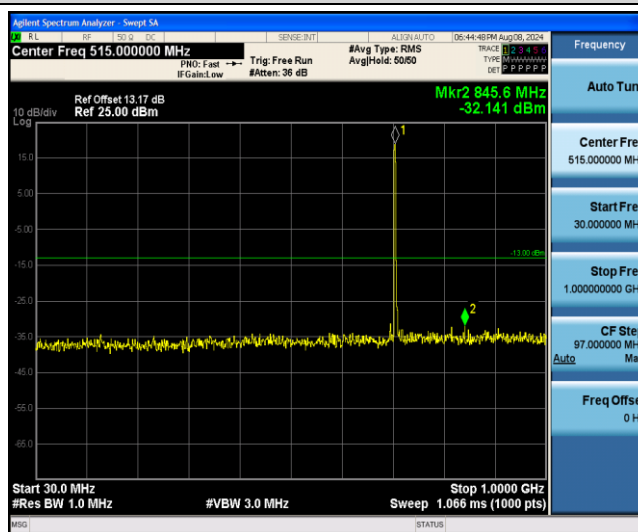

Band12-5MHz-16QAM-23155-1RB#0-Range3:30~1000MHz

Band12-5MHz-16QAM-23155-1RB#0-Range4:1000~10000MHz