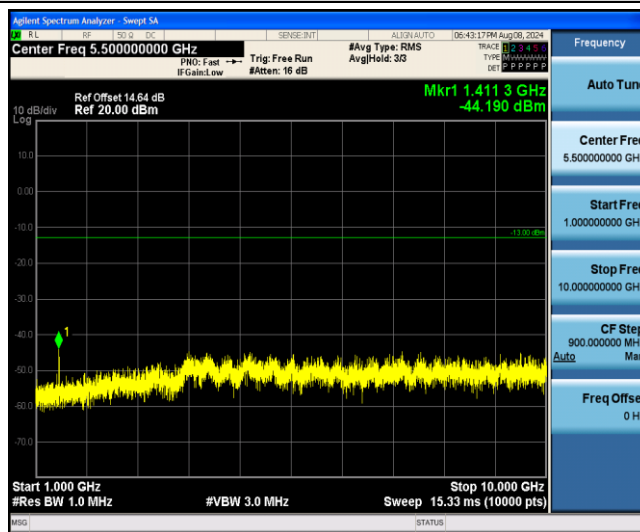

Band12-5MHz-16QAM-23035-1RB#0-Range4:1000~10000MHz

Band12-5MHz-16QAM-23095-1RB#0-Range1:0.009~0.15MHz

Band12-5MHz-16QAM-23095-1RB#0-Range2:0.15~30MHz

Band12-5MHz-16QAM-23095-1RB#0-Range3:30~1000MHz

Band12-5MHz-16QAM-23095-1RB#0-Range4:1000~10000MHz