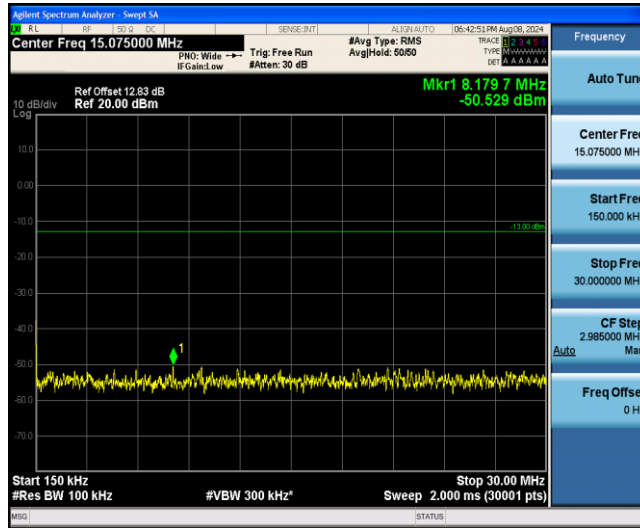

Band12-5MHz-16QAM-23035-1RB#0-Range4:1000~10000MHz

Band12-5MHz-16QAM-23095-1RB#0-Range1:0.009~0.15MHz

Band12-5MHz-16QAM-23095-1RB#0-Range2:0.15~30MHz

Band12-5MHz-16QAM-23095-1RB#0-Range3:30~1000MHz

Band12-5MHz-16QAM-23095-1RB#0-Range4:1000~10000MHz