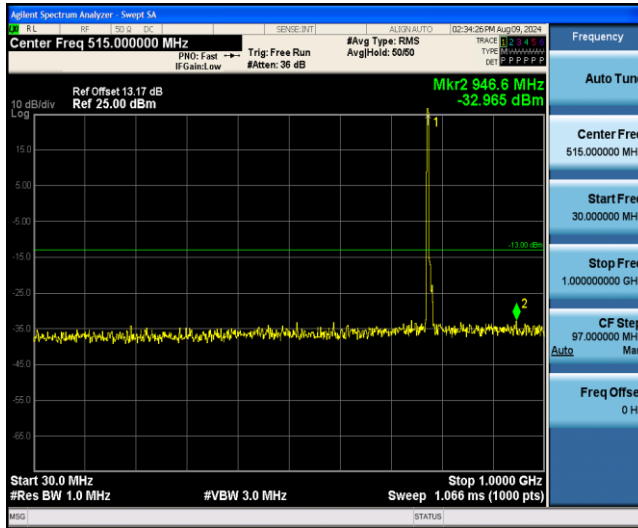

Band13-5MHz-16QAM-23205-1RB#0-Range1:0.009~0.15MHz

Band13-5MHz-16QAM-23205-1RB#0-Range2:0.15~30MHz

Band13-5MHz-16QAM-23205-1RB#0-Range3:30~1000MHz

Band13-5MHz-16QAM-23205-1RB#0-Range4:1000~10000MHz

Band13-5MHz-16QAM-23230-1RB#0-Range1:0.009~0.15MHz