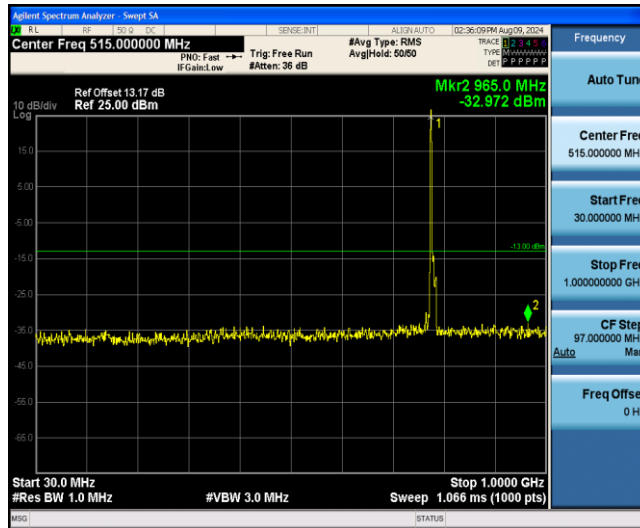

Band13-5MHz-16QAM-23230-1RB#0-Range3:30~1000MHz

Band13-5MHz-16QAM-23230-1RB#0-Range4:1000~10000MHz