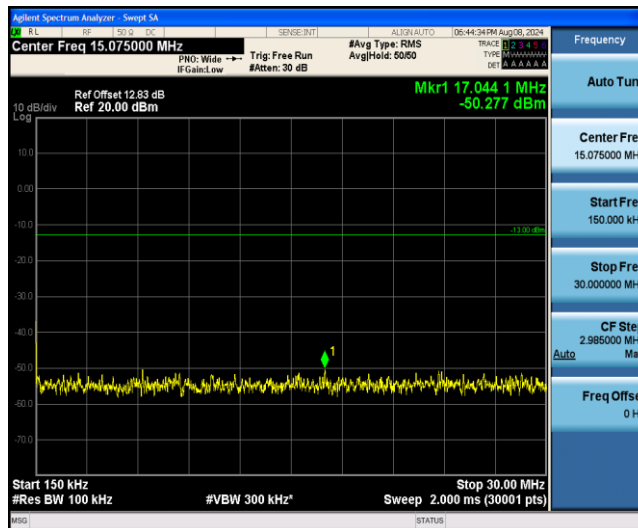

Band12-5MHz-16QAM-23155-1RB#0-Range2:0.15~30MHz

Band12-5MHz-16QAM-23155-1RB#0-Range3:30~1000MHz