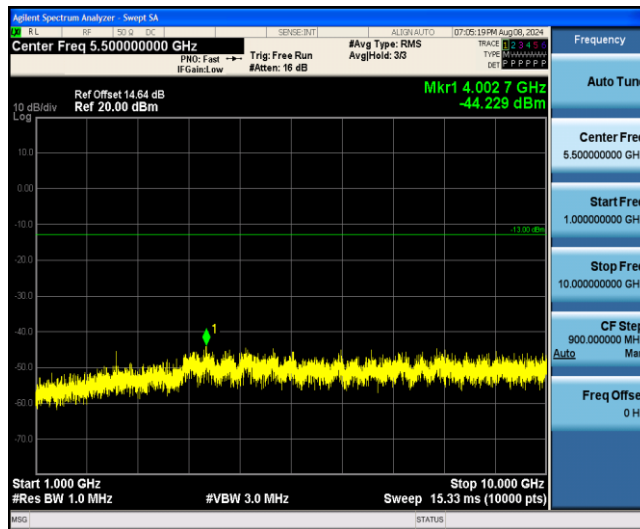

Band12-10MHz-16QAM-23130-1RB#0-Range4:1000~10000MHz

Band13-5MHz-QPSK-23205-1RB#0-Range1:0.009~0.15MHz