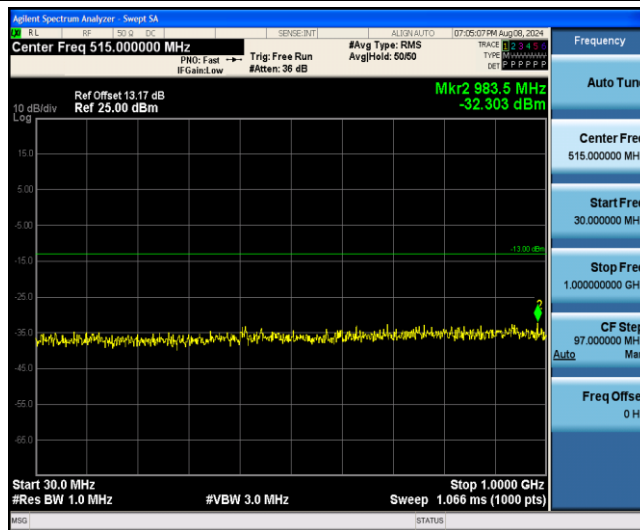

Band12-10MHz-16QAM-23130-1RB#0-Range3:30~1000MHz

Band12-10MHz-16QAM-23130-1RB#0-Range4:1000~10000MHz