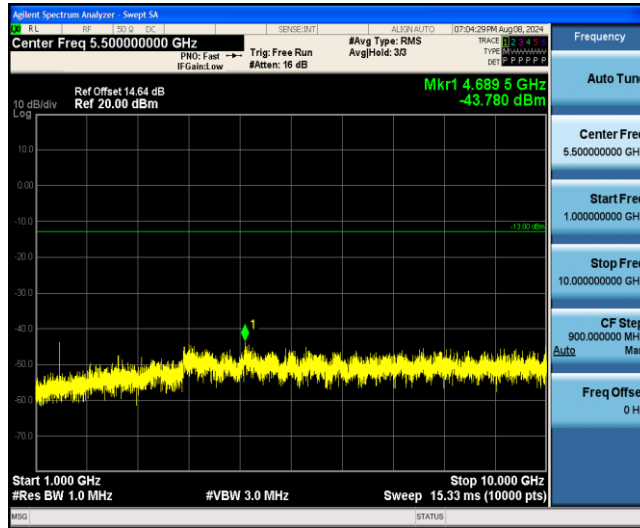

Band12-10MHz-QPSK-23130-1RB#0-Range4:1000~10000MHz

Band12-10MHz-16QAM-23060-1RB#0-Range1:0.009~0.15MHz