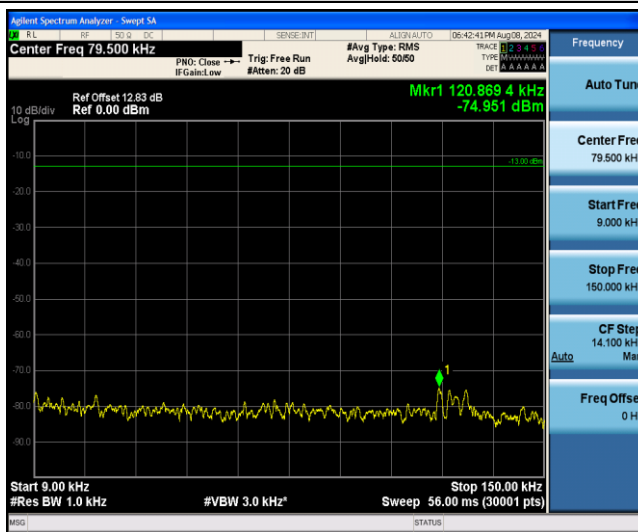

Band12-5MHz-16QAM-23035-1RB#0-Range4:1000~10000MHz

Band12-5MHz-16QAM-23095-1RB#0-Range1:0.009~0.15MHz

Band12-5MHz-16QAM-23095-1RB#0-Range2:0.15~30MHz

Band12-5MHz-16QAM-23095-1RB#0-Range3:30~1000MHz

Band12-5MHz-16QAM-23095-1RB#0-Range4:1000~10000MHz