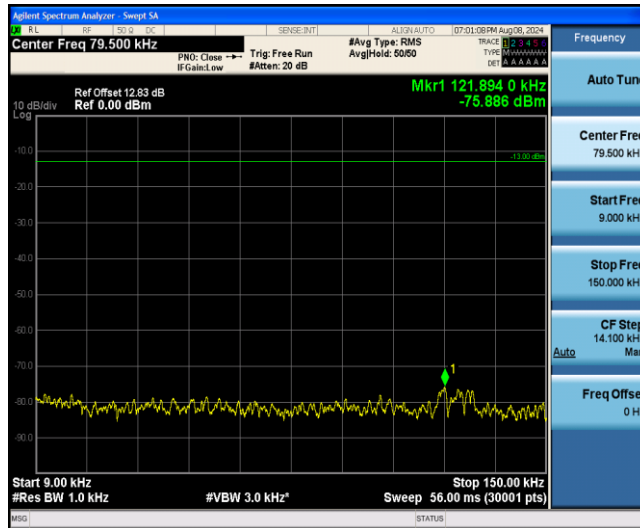

Band12-10MHz-16QAM-23060-1RB#0-Range1:0.009~0.15MHz

Band12-10MHz-16QAM-23060-1RB#0-Range2:0.15~30MHz