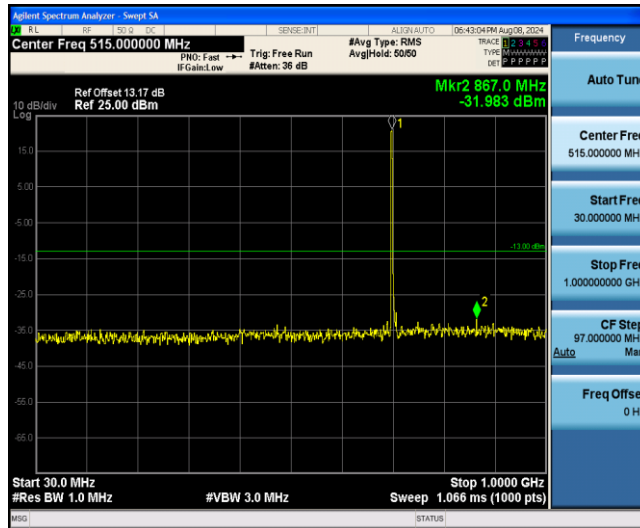

Band12-5MHz-16QAM-23035-1RB#0-Range4:1000~10000MHz

Band12-5MHz-16QAM-23095-1RB#0-Range1:0.009~0.15MHz

Band12-5MHz-16QAM-23095-1RB#0-Range2:0.15~30MHz

Band12-5MHz-16QAM-23095-1RB#0-Range3:30~1000MHz

Band12-5MHz-16QAM-23095-1RB#0-Range4:1000~10000MHz