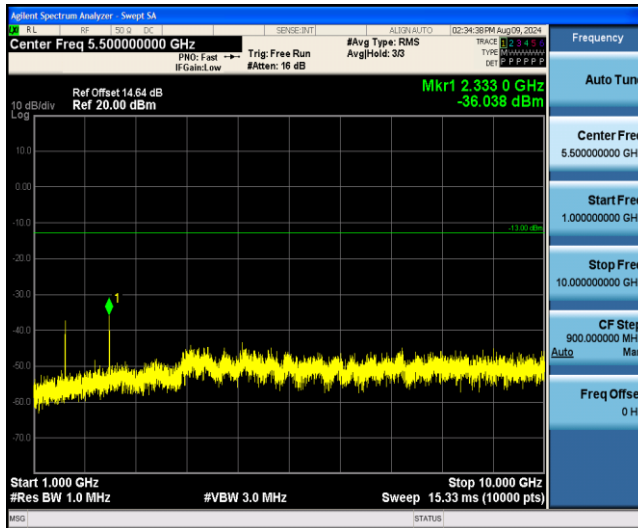

Band13-5MHz-16QAM-23205-1RB#0-Range1:0.009~0.15MHz

Band13-5MHz-16QAM-23205-1RB#0-Range2:0.15~30MHz

Band13-5MHz-16QAM-23205-1RB#0-Range3:30~1000MHz

Band13-5MHz-16QAM-23205-1RB#0-Range4:1000~10000MHz

Band13-5MHz-16QAM-23230-1RB#0-Range1:0.009~0.15MHz