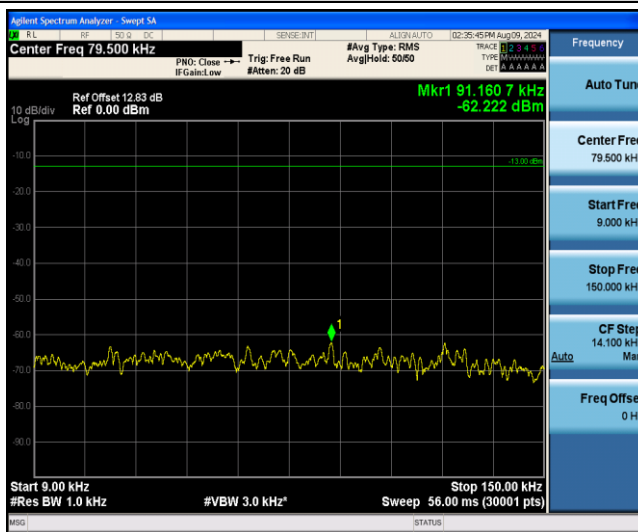

Band13-5MHz-16QAM-23205-1RB#0-Range1:0.009~0.15MHz

Band13-5MHz-16QAM-23205-1RB#0-Range2:0.15~30MHz

Band13-5MHz-16QAM-23205-1RB#0-Range3:30~1000MHz

Band13-5MHz-16QAM-23205-1RB#0-Range4:1000~10000MHz

Band13-5MHz-16QAM-23230-1RB#0-Range1:0.009~0.15MHz