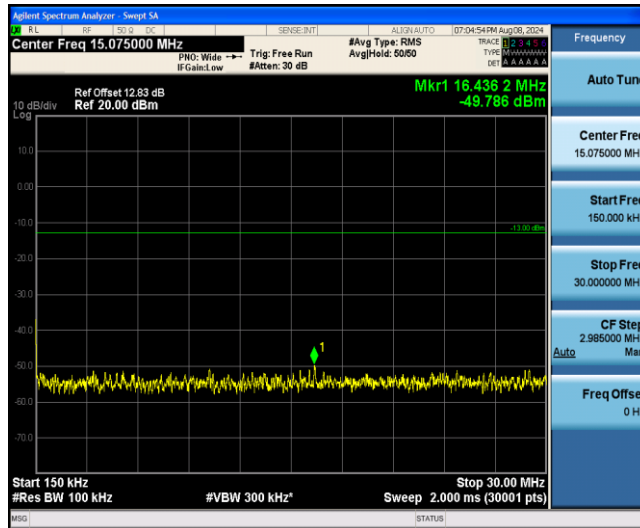

Band12-10MHz-16QAM-23130-1RB#0-Range2:0.15~30MHz

Band12-10MHz-16QAM-23130-1RB#0-Range3:30~1000MHz