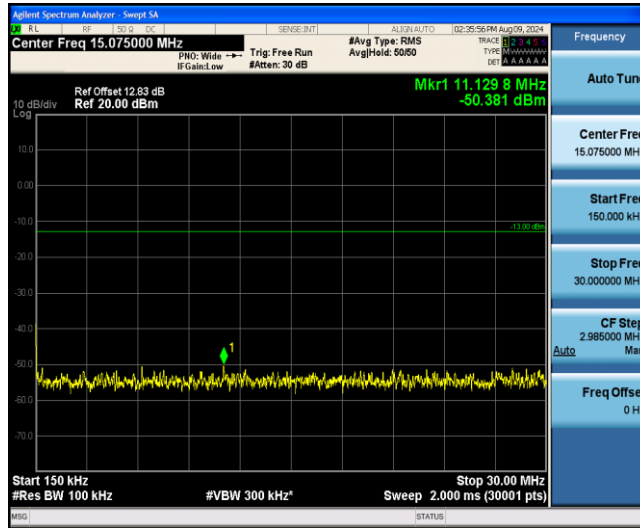

Band13-5MHz-16QAM-23230-1RB#0-Range2:0.15~30MHz

Band13-5MHz-16QAM-23230-1RB#0-Range3:30~1000MHz