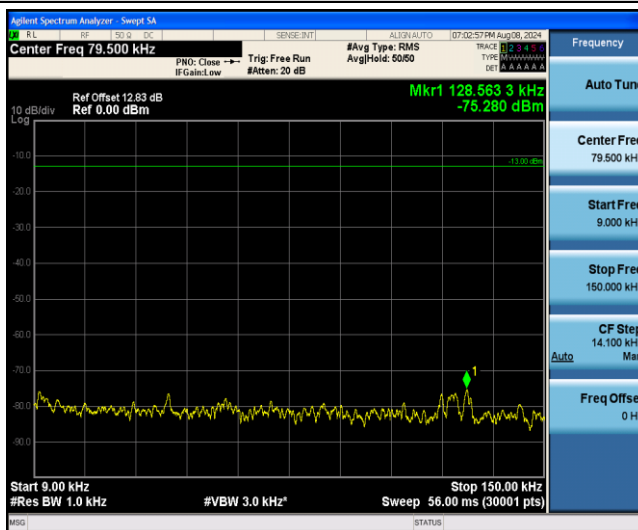

Band12-10MHz-16QAM-23095-1RB#0-Range1:0.009~0.15MHz

Band12-10MHz-16QAM-23095-1RB#0-Range2:0.15~30MHz