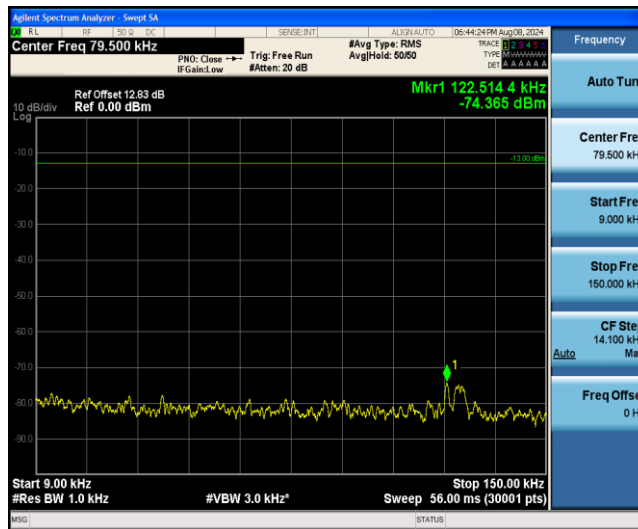

Band12-5MHz-16QAM-23155-1RB#0-Range1:0.009~0.15MHz

Band12-5MHz-16QAM-23155-1RB#0-Range2:0.15~30MHz