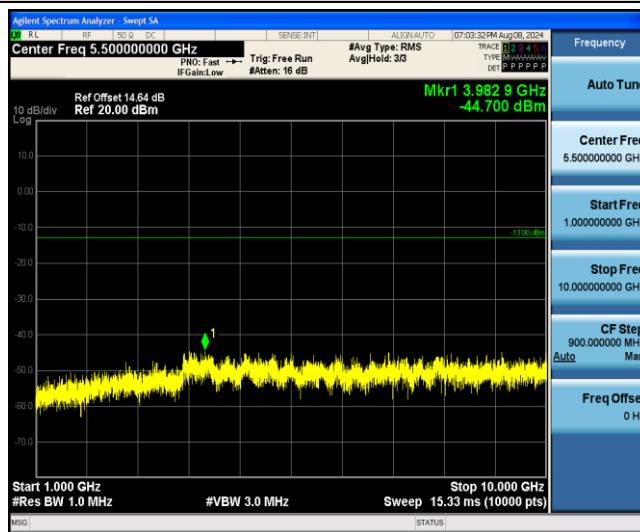

Band12-10MHz-16QAM-23095-1RB#0-Range1:0.009~0.15MHz

Band12-10MHz-16QAM-23095-1RB#0-Range2:0.15~30MHz

Band12-10MHz-16QAM-23095-1RB#0-Range3:30~1000MHz

Band12-10MHz-16QAM-23095-1RB#0-Range4:1000~10000MHz

Band12-10MHz-16QAM-23130-1RB#0-Range1:0.009~0.15MHz