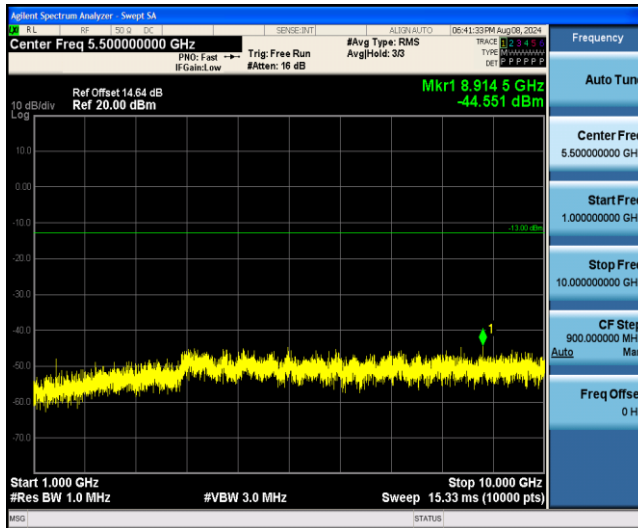

Band12-5MHz-16QAM-23035-1RB#0-Range4:1000~10000MHz

Band12-5MHz-16QAM-23095-1RB#0-Range1:0.009~0.15MHz

Band12-5MHz-16QAM-23095-1RB#0-Range2:0.15~30MHz

Band12-5MHz-16QAM-23095-1RB#0-Range3:30~1000MHz

Band12-5MHz-16QAM-23095-1RB#0-Range4:1000~10000MHz