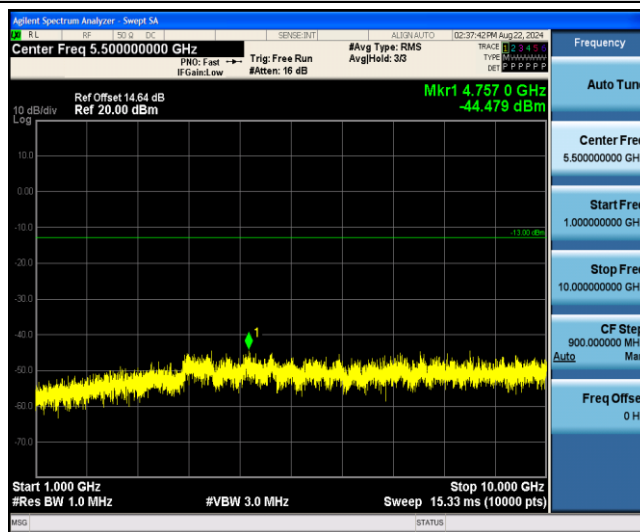

Band26-10MHz-16QAM-26840-1RB#0-Range4:1000~10000MHz

Band26-10MHz-16QAM-26915-1RB#0-Range1:0.009~0.15MHz