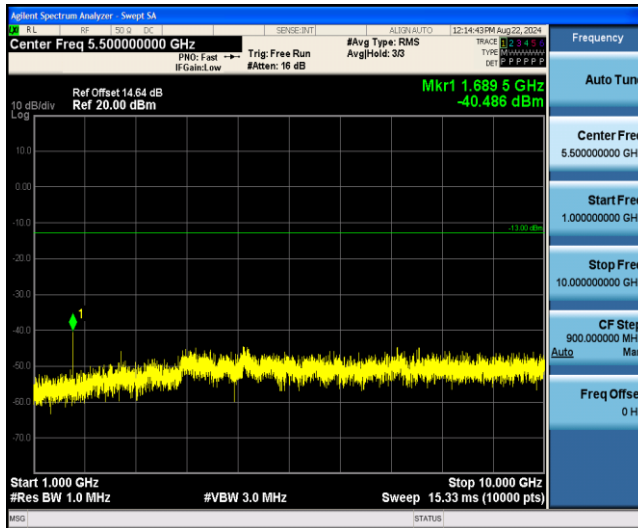

Band26-5MHz-16QAM-27015-1RB#0-Range4:1000~10000MHz

Band26-10MHz-QPSK-26840-1RB#0-Range1:0.009~0.15MHz