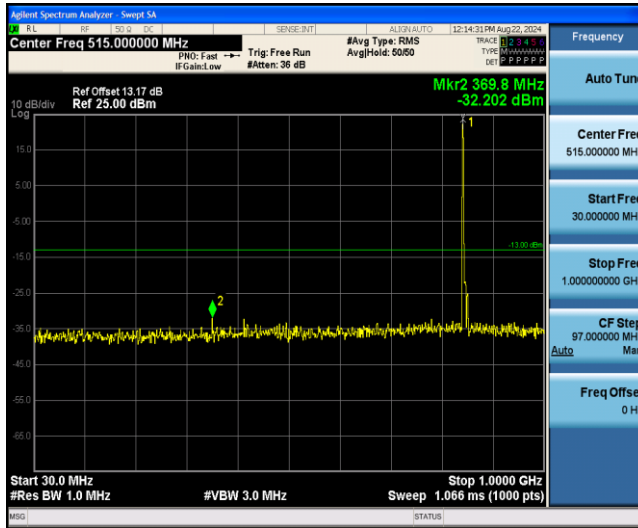

Band26-5MHz-16QAM-27015-1RB#0-Range3:30~1000MHz

Band26-5MHz-16QAM-27015-1RB#0-Range4:1000~10000MHz