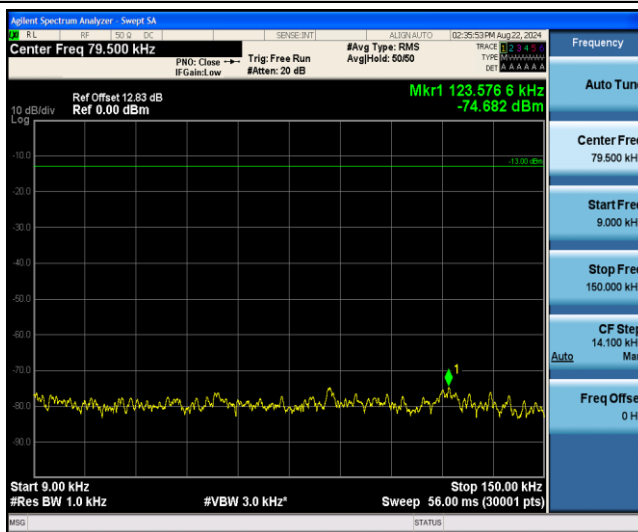

Band26-10MHz-QPSK-26840-1RB#0-Range1:0.009~0.15MHz

Band26-10MHz-QPSK-26840-1RB#0-Range2:0.15~30MHz