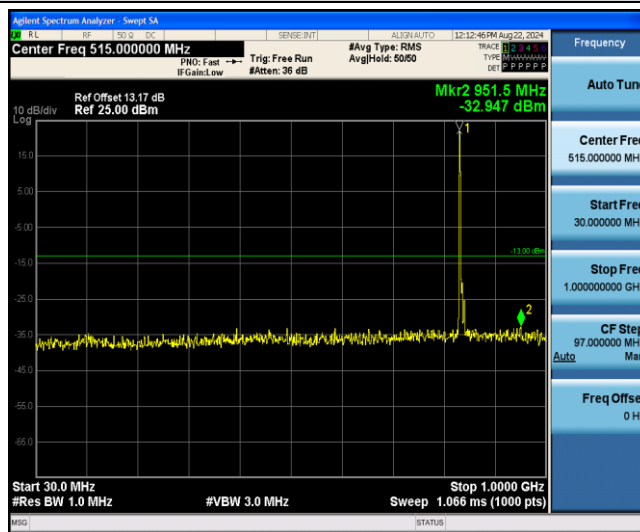

Band26-5MHz-16QAM-26915-1RB#0-Range3:30~1000MHz

Band26-5MHz-16QAM-26915-1RB#0-Range4:1000~10000MHz