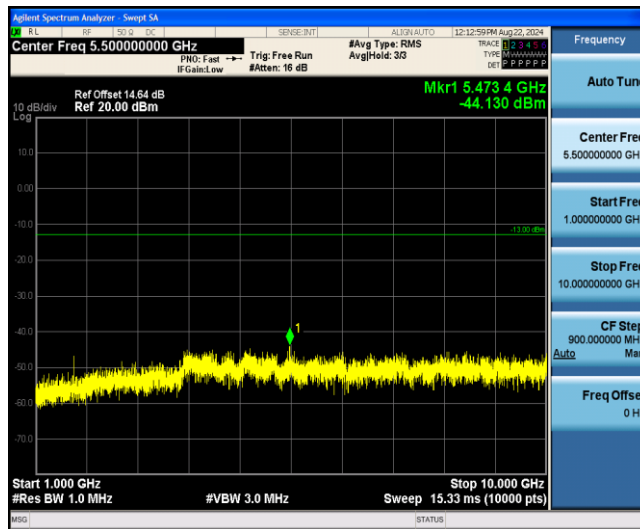

Band26-5MHz-16QAM-26915-1RB#0-Range4:1000~10000MHz

Band26-5MHz-16QAM-27015-1RB#0-Range1:0.009~0.15MHz