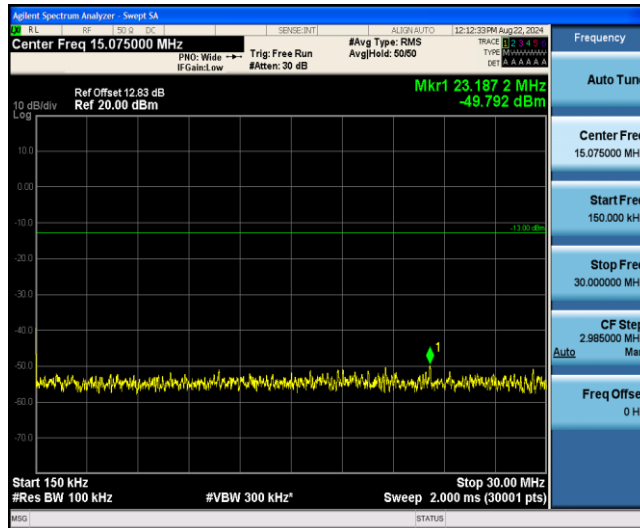

Band26-5MHz-16QAM-26915-1RB#0-Range2:0.15~30MHz

Band26-5MHz-16QAM-26915-1RB#0-Range3:30~1000MHz