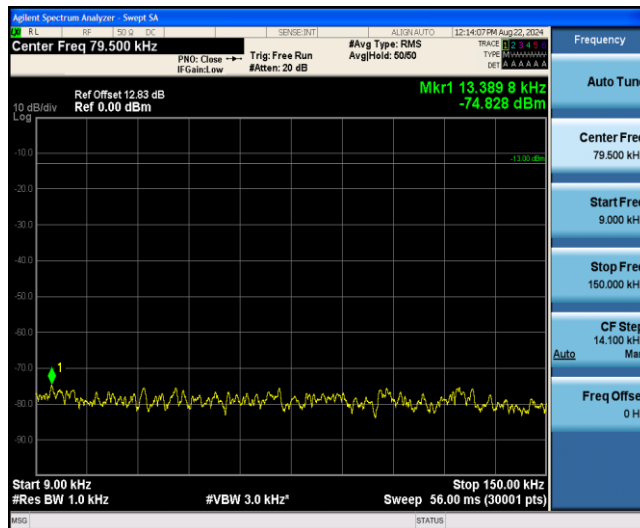

Band26-5MHz-16QAM-26915-1RB#0-Range2:0.15~30MHz

Band26-5MHz-16QAM-26915-1RB#0-Range3:30~1000MHz

Band26-5MHz-16QAM-26915-1RB#0-Range4:1000~10000MHz

Band26-5MHz-16QAM-27015-1RB#0-Range1:0.009~0.15MHz

Band26-5MHz-16QAM-27015-1RB#0-Range2:0.15~30MHz