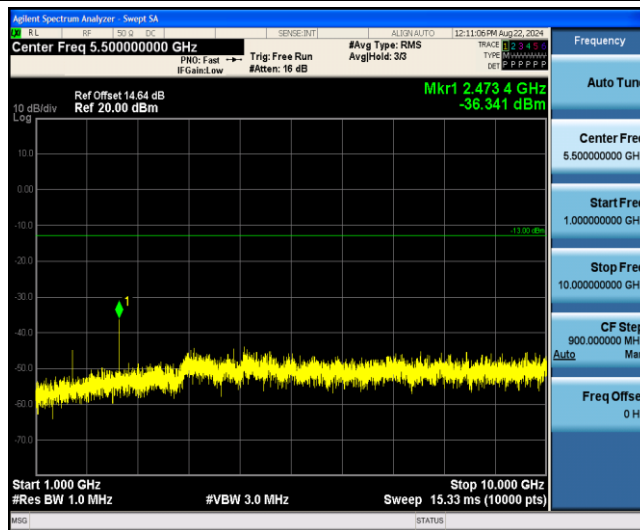

Band26-5MHz-16QAM-26815-1RB#0-Range1:0.009~0.15MHz

Band26-5MHz-16QAM-26815-1RB#0-Range2:0.15~30MHz

Band26-5MHz-16QAM-26815-1RB#0-Range3:30~1000MHz

Band26-5MHz-16QAM-26815-1RB#0-Range4:1000~10000MHz

Band26-5MHz-16QAM-26915-1RB#0-Range1:0.009~0.15MHz