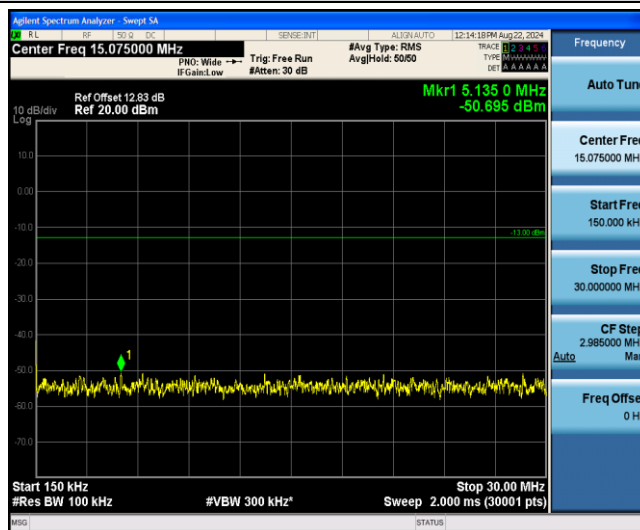

Band26-5MHz-16QAM-26915-1RB#0-Range2:0.15~30MHz

Band26-5MHz-16QAM-26915-1RB#0-Range3:30~1000MHz

Band26-5MHz-16QAM-26915-1RB#0-Range4:1000~10000MHz

Band26-5MHz-16QAM-27015-1RB#0-Range1:0.009~0.15MHz

Band26-5MHz-16QAM-27015-1RB#0-Range2:0.15~30MHz