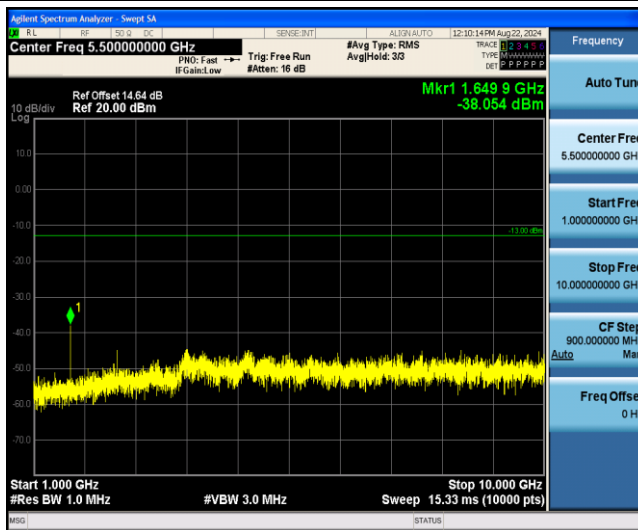

Band26-5MHz-QPSK-26815-1RB#0-Range4:1000~10000MHz

Band26-5MHz-QPSK-26915-1RB#0-Range1:0.009~0.15MHz