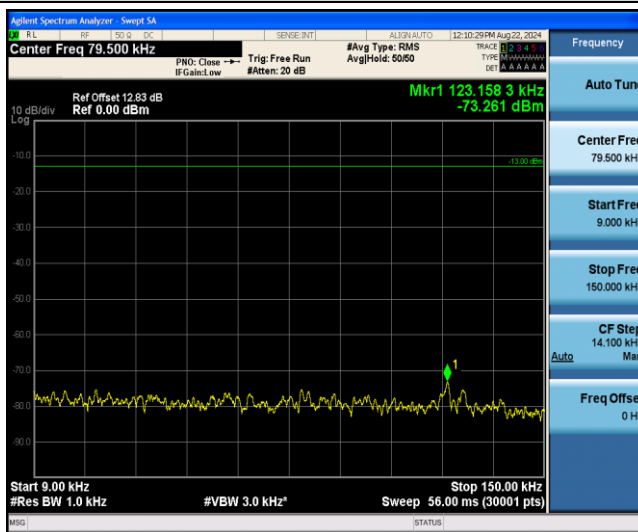

Band26-5MHz-16QAM-26815-1RB#0-Range1:0.009~0.15MHz

Band26-5MHz-16QAM-26815-1RB#0-Range2:0.15~30MHz