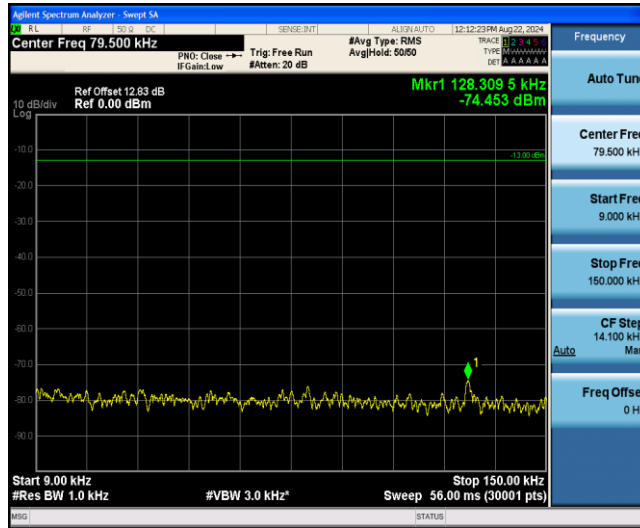

Band26-5MHz-16QAM-26815-1RB#0-Range1:0.009~0.15MHz

Band26-5MHz-16QAM-26815-1RB#0-Range2:0.15~30MHz

Band26-5MHz-16QAM-26815-1RB#0-Range3:30~1000MHz

Band26-5MHz-16QAM-26815-1RB#0-Range4:1000~10000MHz

Band26-5MHz-16QAM-26915-1RB#0-Range1:0.009~0.15MHz