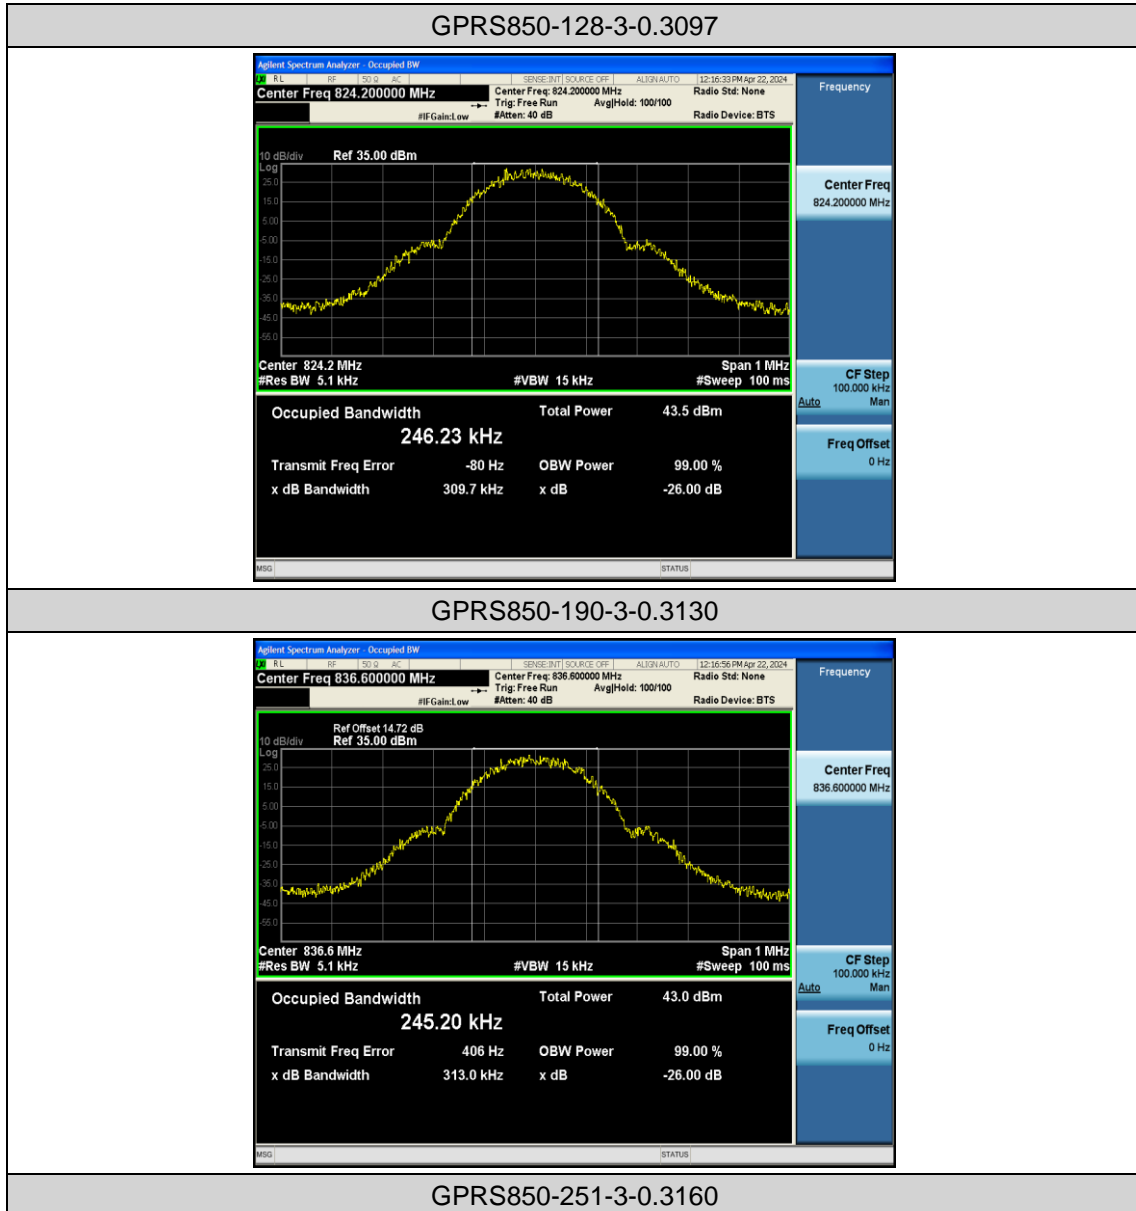

Test Graphs

GPRS850/GPRS1900